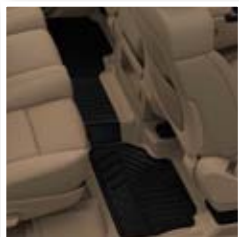

Capital Area Accessory Distributors
 222 Gregson Drive
 Cary, NC 27511

Website: WWW.GMCAAD.COM
Phone: (888) 277-6290
Fax: (919) 469-9488

ACCESSORIES

All Weather Floor Mats, Rear/Third Row

All-New 2015 Escalade, Escalade ESV