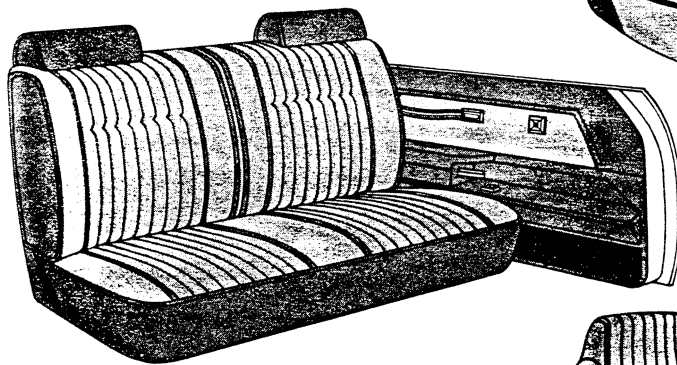

S — Standard EC — Extra Cost NA — Not Available

Malibu Classic Special Custom Interior 55/45 split seat with fold-down center armrest. Special Custom Cloth trim. Optional for Coupes and Sedans.

Malibu Classic optional 55/45 split seat with fold-down center armrest. Offered for all models in both vinyl and cloth trims.

Malibu Classic standard bench seat. Both vinyl and cloth trims are offered. One-piece nonfolding front seat back for Sedan and Wagon, split-type folding seat back for Coupes.

Malibu Classic optional bucket seats are offered in both vinyl and cloth trims for Landau and Sport Coupe models.

Malibu standard bench seat. Both vinyl and cloth trims are offered. One-piece nonfolding front seat back for Sedan and Wagon, split-type folding seat back for Coupe.

Malibu Wagon optional Custom bench seat is offered only in vinyl trim. This option provides Malibu Classic seat styling and trim quality for the Malibu Wagon.