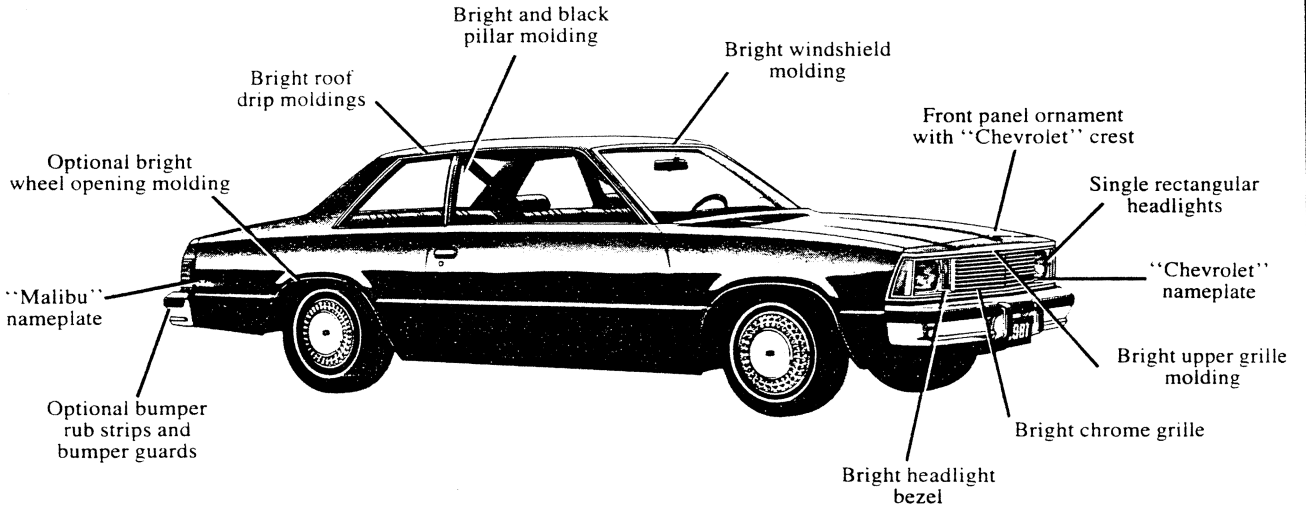

MALIBU

Sport Coupe