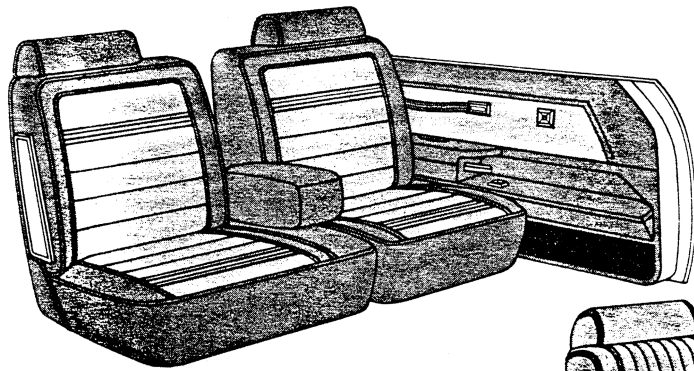

S — Standard EC — Extra Cost NA — Not Available

Malibu Classic Instrument Panel

Optional Gage Package with Trip Odometer (RPO UF7)

INSTRUMENT PANEL FEATURES	Malibu Classic	Malibu Classic Wagon	Malibu	Malibu Wagon
Color-keyed instrument panel, steering wheel and column	S	S	S	S
Glossy black applique across the right-hand portion on panel pad	S	S	NA	NA
Color-keyed applique across the right-hand portion on panel pad	NA	NA	S	S
Column-mounted turn signal and headlight dimmer	S	S	S	S
Cigarette lighter	S	S	S	S
85 mph/140 kph (kilometers per hour) speedometer	S	S	S	S
Electric clock	EC	EC	EC	EC
Ashtray light	S	S	EC	EC
Glove compartment light	S	S	EC	EC
Instrument panel courtesy lights	S	S	EC	EC
Glove compartment door lock	S	S	S	S
Luggage compartment light	EC	NA	EC	NA
Dual-speed electric windshield wipers	S	S	S	S
Headlight-on reminder buzzer	EC	EC	EC	EC
Gage Package includes: Electric clock, voltmeter, temperature, oil pressure gages and simulated wood-grain accents	EC	EC	EC	EC
Power tailgate window release	—	EC	—	EC

S — Standard EC — Extra Cost NA — Not Available

Malibu Classic Special Custom Interior 55/45 split seat with fold-down center armrest. Special Custom Cloth trim. Optional for Coupes and Sedans.

Malibu Classic optional 55/45 split seat with fold-down center armrest. Offered for all models in both vinyl and cloth trims.

Malibu Classic standard bench seat. Both vinyl and cloth trims are offered. One-piece nonfolding front seat back for Sedan and Wagon, split-type folding seat back for Coupes.

Malibu Classic optional bucket seats are offered in both vinyl and cloth trims for Landau and Sport Coupe models.