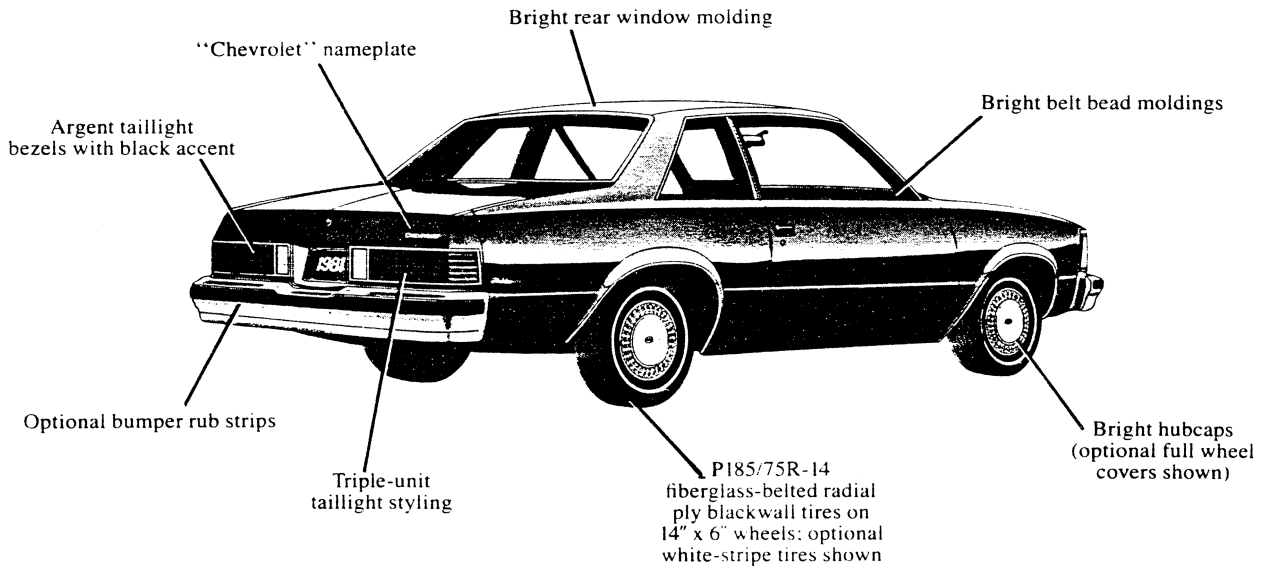

MALIBU

Sport Coupe