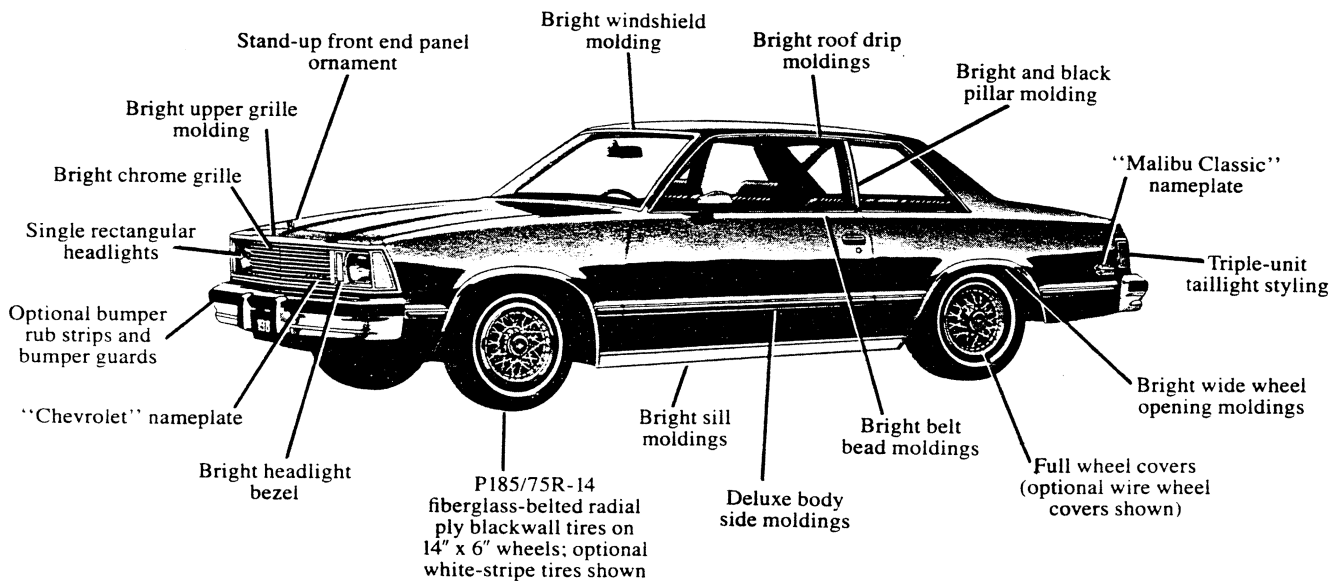

MALIBU CLASSIC

Landau Coupe and Sport Coupe

Special Landau Features Shown
in Bold Face

New Full Wheel Cover
Standard on Sport
Coupe; Not Available
for Landau

Sport Wheel Cover
in Silver or Gold Finish
Silver (RPO PB2) Standard
on Landau; optional for
Sport Coupe. Gold (RPO 55P)
Available for Both Landau and
Sport Coupe