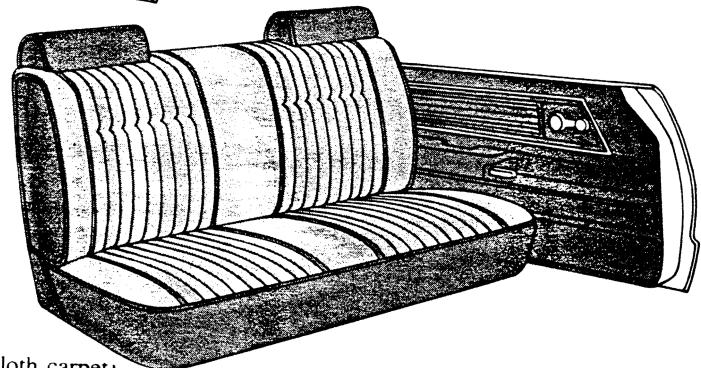

S — Standard EC — Extra Cost NA — Not Available

Malibu Classic Special Custom Interior 55/45 split seat with fold-down center armrest. Special Custom Cloth trim. Optional for Coupes and Sedans.

Malibu Classic optional 55/45 split seat with fold-down center armrest. Offered for all models in both vinyl and cloth trims.

Malibu Classic standard bench seat. Both vinyl and cloth trims are offered. One-piece nonfolding front seat back for Sedan and Wagon, split-type folding seat back for Coupes.

Malibu Classic optional bucket seats are offered in both vinyl and cloth trims for Landau and Sport Coupe models.

Malibu standard bench seat. Both vinyl and cloth trims are offered. One-piece nonfolding front seat back for Sedan and Wagon, split-type folding seat back for Coupe.

Malibu Wagon optional Custom bench seat is offered only in vinyl trim. This option provides Malibu Classic seat styling and trim quality for the Malibu Wagon.