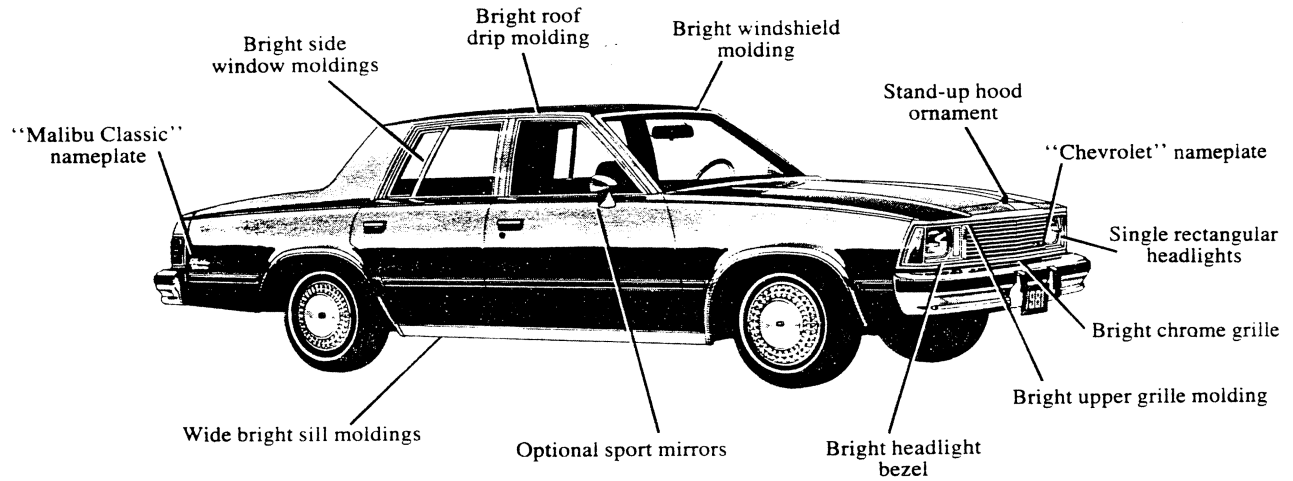

Optional Sport Wheel Cover in Argent (RPO PB2) or Gold (RPO 55P); Gold Not Available with all Exterior Colors

Optional Wire Wheel Cover (RPO N95)

Optional Rally Wheel Cover (RPO Z17)

MALIBU CLASSIC

Sport Sedan