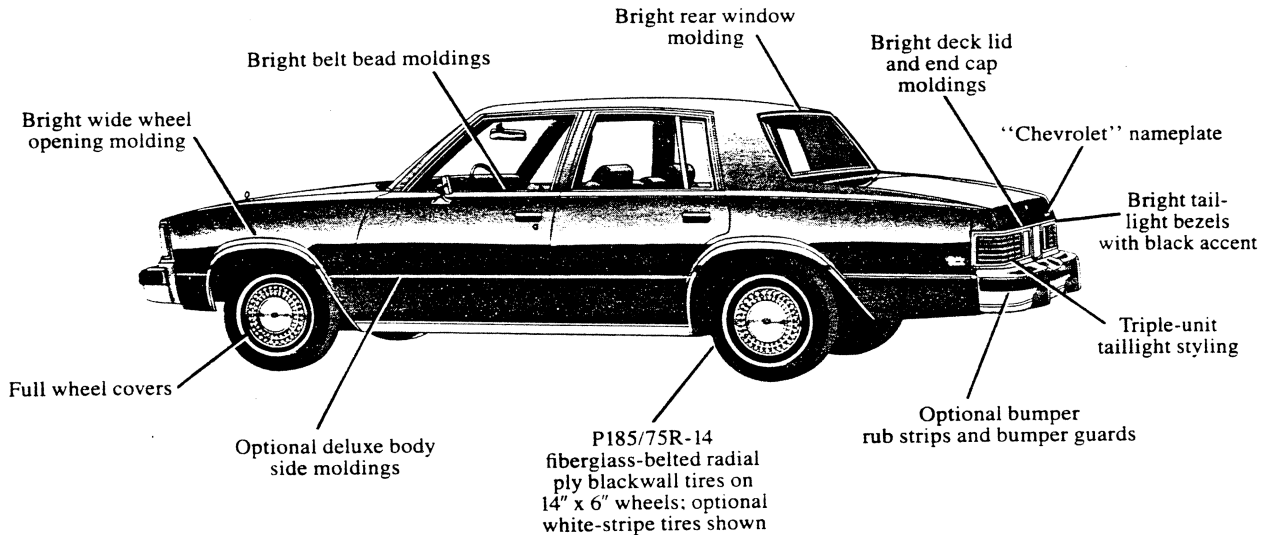

Optional Sport Wheel Cover in Argent (RPO PB2) or Gold (RPO 55P); Gold Not Available with all Exterior Colors

Optional Wire Wheel Cover (RPO N95)

Optional Rally Wheel Cover (RPO Z17)

MALIBU CLASSIC

Sport Sedan