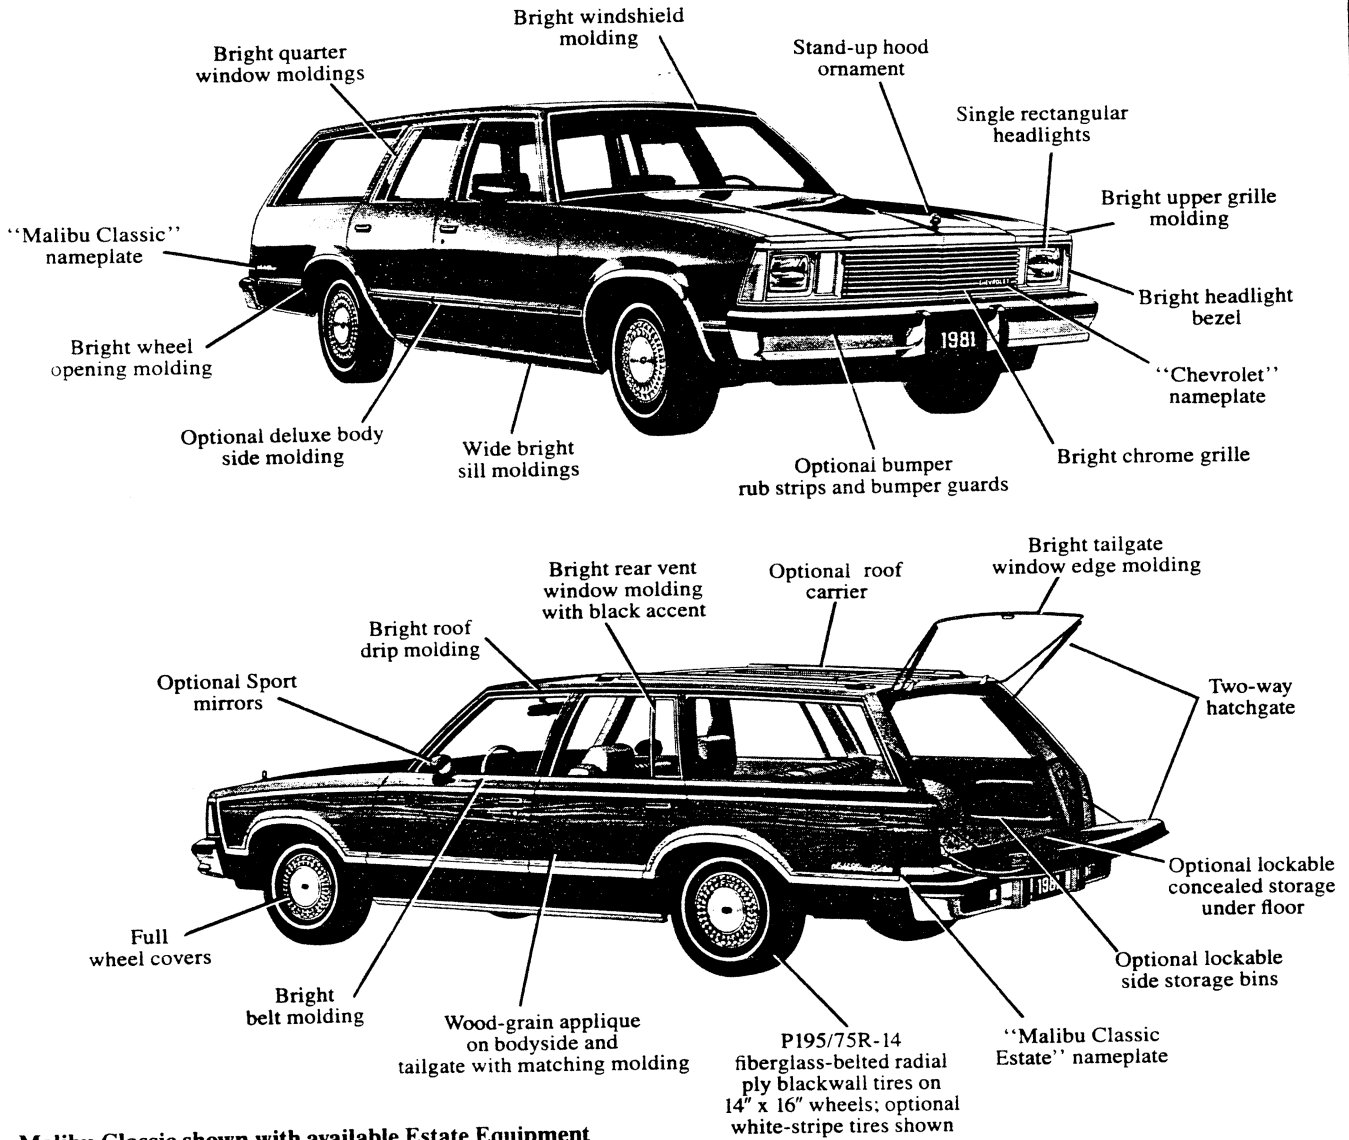

MALIBU CLASSIC

Station Wagon