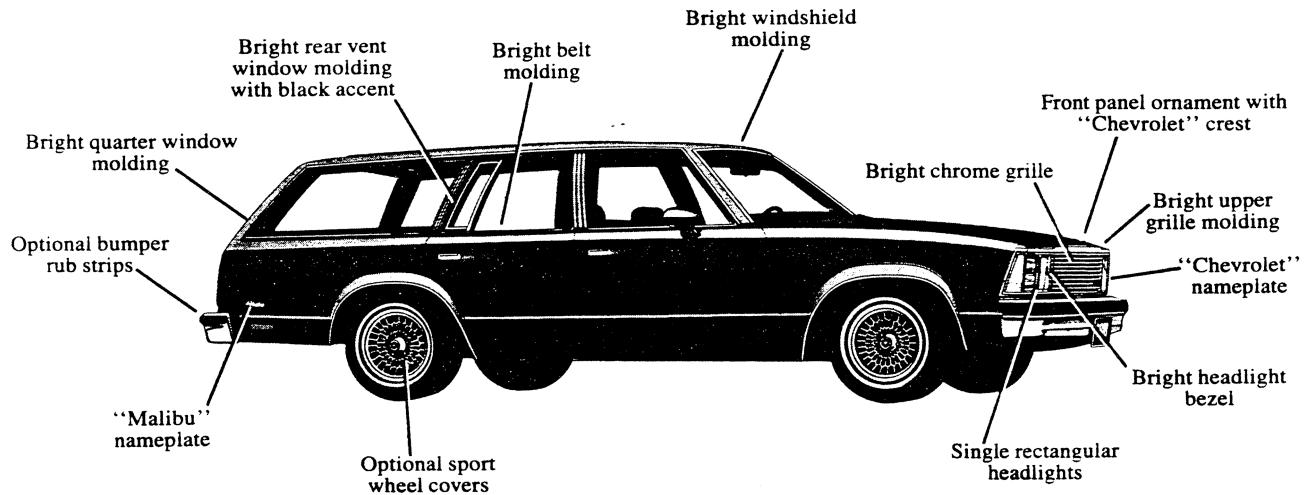

MALIBU

Station Wagon