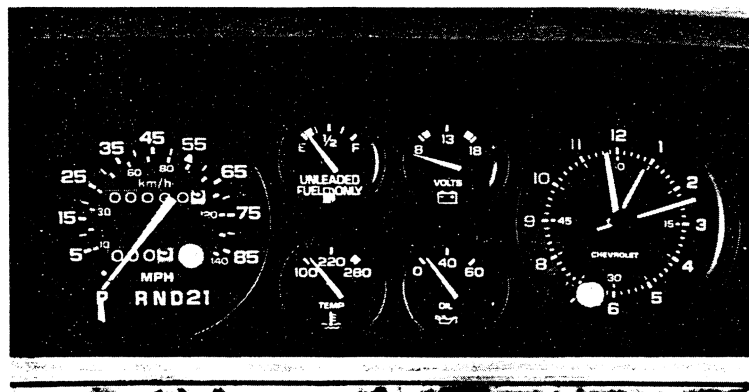

S — Standard EC — Extra Cost NA — Not Available

Malibu Classic Instrument Panel

Optional Gage Package with Trip Odometer (RPO UF7)

INSTRUMENT PANEL FEATURES	Malibu Classic	Malibu Classic Wagon	Malibu	Malibu Wagon
Color-keyed instrument panel, steering wheel and column	S	S	S	S
Glossy black applique across the right-hand portion on panel pad	S	S	NA	NA
Color-keyed applique across the right-hand portion on panel pad	NA	NA	S	S
Column-mounted turn signal and headlight dimmer	S	S	S	S
Cigarette lighter	S	S	S	S
85 mph/140 kph (kilometers per hour) speedometer	S	S	S	S
Electric clock	EC	EC	EC	EC
Ashtray light	S	S	EC	EC
Glove compartment light	S	S	EC	EC
Instrument panel courtesy lights	S	S	EC	EC
Glove compartment door lock	S	S	S	S
Luggage compartment light	EC	NA	EC	NA
Dual-speed electric windshield wipers	S	S	S	S
Headlight-on reminder buzzer	EC	EC	EC	EC
Gage Package includes: Electric clock, voltmeter, temperature, oil pressure gages and simulated wood-grain accents	EC	EC	EC	EC
Power tailgate window release	—	EC	—	EC