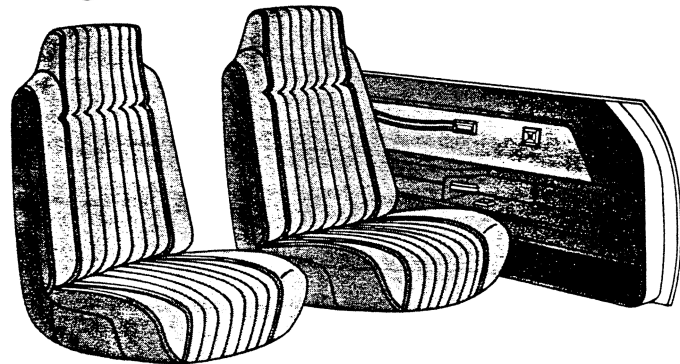

S — Standard EC — Extra Cost NA — Not Available

Malibu Classic Special Custom Interior 55/45 split seat with fold-down center armrest. Special Custom Cloth trim. Optional for Coupes and Sedans.

Malibu Classic optional 55/45 split seat with fold-down center armrest. Offered for all models in both vinyl and cloth trims.

Malibu Classic standard bench seat. Both vinyl and cloth trims are offered. One-piece nonfolding front seat back for Sedan and Wagon, split-type folding seat back for Coupes.

Malibu Classic optional bucket seats are offered in both vinyl and cloth trims for Landau and Sport Coupe models.

Malibu standard bench seat. Both vinyl and cloth trims are offered. One-piece nonfolding front seat back for Sedan and Wagon, split-type folding seat back for Coupe.

Malibu Wagon optional Custom bench seat is offered only in vinyl trim. This option provides Malibu Classic seat styling and trim quality for the Malibu Wagon.