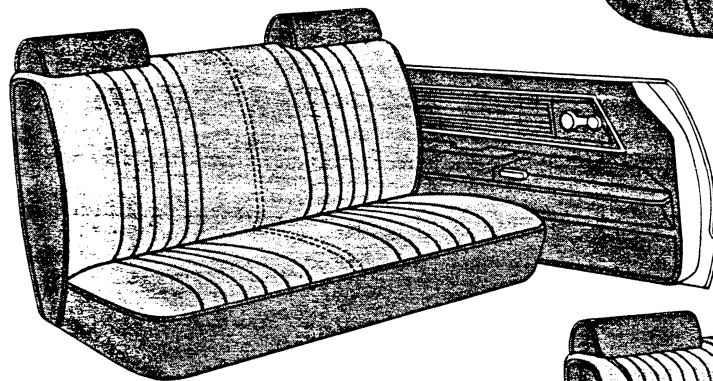

S — Standard EC — Extra Cost NA — Not Available

Malibu Classic Special Custom Interior 55/45 split seat with fold-down center armrest. Special Custom Cloth trim. Optional for Coupes and Sedans.

Malibu Classic optional 55/45 split seat with fold-down center armrest. Offered for all models in both vinyl and cloth trims.

Malibu Classic standard bench seat. Both vinyl and cloth trims are offered. One-piece nonfolding front seat back for Sedan and Wagon, split-type folding seat back for Coupes.

Malibu Classic optional bucket seats are offered in both vinyl and cloth trims for Landau and Sport Coupe models.

Malibu standard bench seat. Both vinyl and cloth trims are offered. One-piece nonfolding front seat back for Sedan and Wagon, split-type folding seat back for Coupe.

Malibu Wagon optional Custom bench seat is offered only in vinyl trim. This option provides Malibu Classic seat styling and trim quality for the Malibu Wagon.