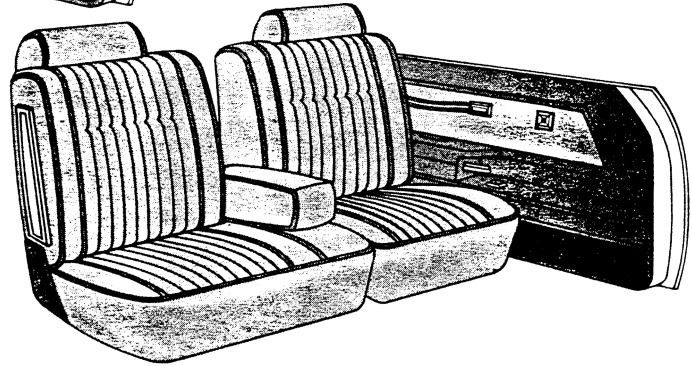

S — Standard EC — Extra Cost NA — Not Available

Malibu Classic Instrument Panel

Optional Gage Package with Trip Odometer (RPO UF7)

INSTRUMENT PANEL FEATURES	Malibu Classic	Malibu Classic Wagon	Malibu	Malibu Wagon
Color-keyed instrument panel, steering wheel and column	S	S	S	S
Glossy black applique across the right-hand portion on panel pad	S	S	NA	NA
Color-keyed applique across the right-hand portion on panel pad	NA	NA	S	S
Column-mounted turn signal and headlight dimmer	S	S	S	S
Cigarette lighter	S	S	S	S
85 mph/140 kph (kilometers per hour) speedometer	S	S	S	S
Electric clock	EC	EC	EC	EC
Ashtray light	S	S	EC	EC
Glove compartment light	S	S	EC	EC
Instrument panel courtesy lights	S	S	EC	EC
Glove compartment door lock	S	S	S	S
Luggage compartment light	EC	NA	EC	NA
Dual-speed electric windshield wipers	S	S	S	S
Headlight-on reminder buzzer	EC	EC	EC	EC
Gage Package includes: Electric clock, voltmeter, temperature, oil pressure gages and simulated wood-grain accents	EC	EC	EC	EC
Power tailgate window release	—	EC	—	EC

S — Standard EC — Extra Cost NA — Not Available

Malibu Classic Special Custom Interior 55/45 split seat with fold-down center armrest. Special Custom Cloth trim. Optional for Coupes and Sedans.

Malibu Classic optional 55/45 split seat with fold-down center armrest. Offered for all models in both vinyl and cloth trims.

Malibu Classic standard bench seat. Both vinyl and cloth trims are offered. One-piece nonfolding front seat back for Sedan and Wagon, split-type folding seat back for Coupes.

Malibu Classic optional bucket seats are offered in both vinyl and cloth trims for Landau and Sport Coupe models.