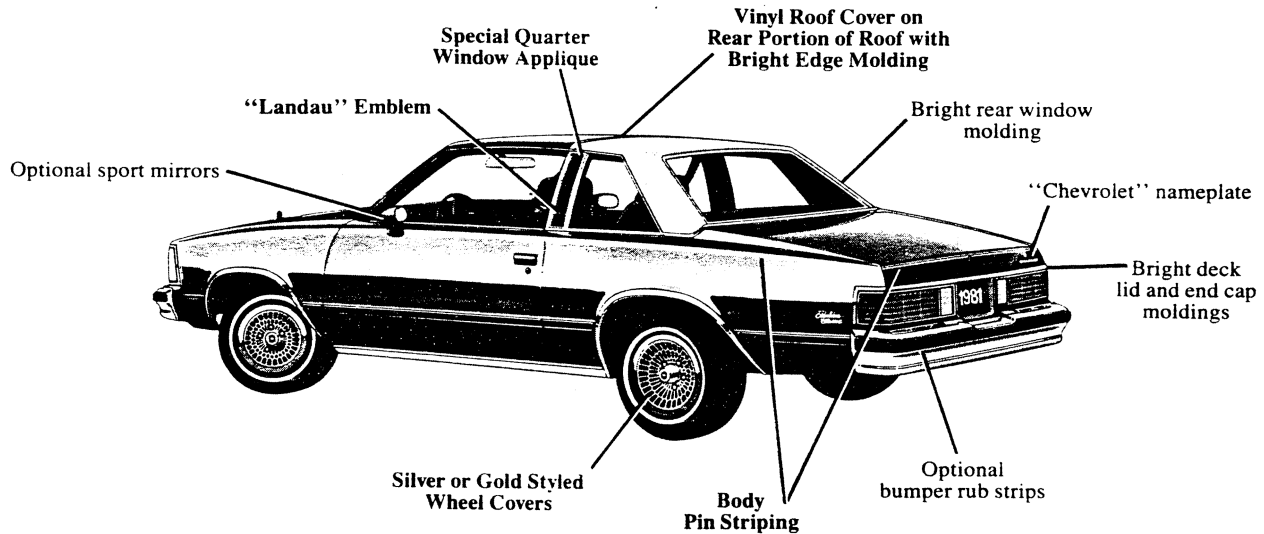

MALIBU CLASSIC

Landau Coupe and Sport Coupe

Special Landau Features Shown
in Bold Face

New Full Wheel Cover
Standard on Sport
Coupe; Not Available
for Landau

Sport Wheel Cover
in Silver or Gold Finish
Silver (RPO PB2) Standard
on Landau; optional for
Sport Coupe. Gold (RPO 55P)
Available for Both Landau and
Sport Coupe