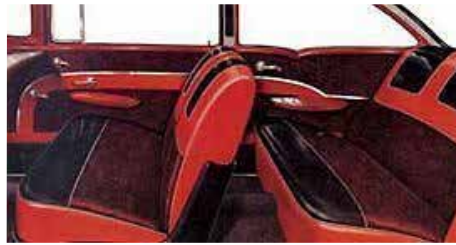

57 BEL-AIR 2-DOOR SEDAN

- 3114★ Silver 719.95 Set
- 3115★ Green 719.95 Set
- 3116★ Blue 719.95 Set
- 3117★ Turquoise 719.95 Set
- 3118★ Copper 719.95 Set
- 3119★ Yellow 719.95 Set
- 3120★ Red 719.95 Set