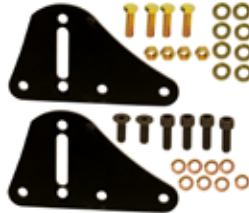

ENGINE MOUNT BRACKETS

When you are mounting an LS motor into your car you will need to use these brackets to attach them to the side motor mount kits. You will still need to switch over to the Muscle car oil pan from GM when mounting this motor into the car.

4008	55-57	w/LS1	99.95	Pair

STANDARD FRAME

SEAMLESS FRAME

When determining which frame you have, look below the front floor pan area and if your frame looks like two pieces of "C" channel welded together, you have a standard frame. If your frame looks like a smooth box, then you have a seamless frame.