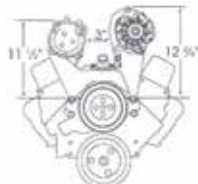

BRACKETS FOR SMALL BLOCK

Small Block With Short Water Pump

3605 Compressor Mounting Bracket 105.95 Ea
3606 Alternator Mounting Bracket 95.95 Ea

Small Block With Long Water Pump

3616 Compressor Mounting Bracket 105.95 Ea
3617 Alternator Mounting Bracket 99.95 Ea

These brackets bolt to the top water pump and the two front intake bolts. They may be used individually or as a pair, Will clear tall valve covers.