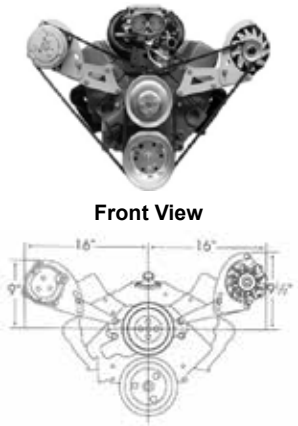

BRACKETS FOR SMALL BLOCK

Small Block With Short Water Pump

3613	Compressor Mounting Bracket	105.95 Ea
3614	Alternator Mounting Bracket	105.95 Ea

Small Block With Long Water Pump

3625	Compressor Mounting Bracket	105.95 Ea
3626	Alternator Mounting Bracket	105.95 Ea

These brackets bolt to the water pump and exhaust. No holes are needed in the head. Furnished to fit with stock exhaust manifolds and most headers. If used with headers, the front tube must turn down enough to allow access to the bolt hold in front of the second pipe.