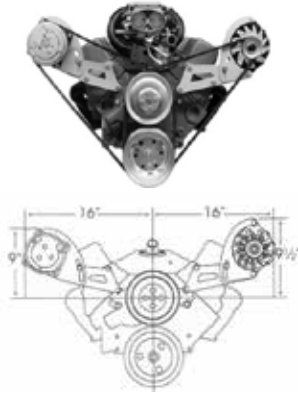

BRACKETS FOR SMALL BLOCK

Small Block With Short Water Pump

3611	Compressor Mounting Bracket	105.95 Ea
3612	Alternator Mounting Bracket	105.95 Ea

Small Block With Long Water Pump

3622	Compressor Mounting Bracket	105.95 Ea
3623	Alternator Mounting Bracket	105.95 Ea

Designed for cars with low hood clearance: Vettes, Camaros, etc. These brackets also work great on most vehicles with a wide engine compartment: trucks, 50's and 60's cars, etc. These brackets bolt to the head and top water pump bolt holes. The AC compressor bracket Fits all GM aluminum heads and may be used on 1969 through 1986 cast iron heads by drilling and tapping one hole for the upper mounting point.