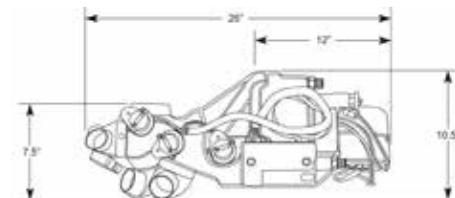

★GEN-IV MAGNUM

3980	All	Magnum	699.95 Kit

Fully electronic with computer controlled coil temp monitor. Separate heat and cool coils with aluminum plate AC coil and brass parallel flow heater coil. In full AC, air bypasses heater core for increased air flow. Features a blend air door for instant temp adjustment. Infinite air blend for dash/floor and defrost/floor. Has positive shut-off solenoid operated heater control valve in full AC.

Magnum controls, page 2.

★ = special order non-stocking item, please allow 4-6 weeks for delivery.

☞ = truck freight (call for shipping quote)
☛ = add $80.00 handling per item

● = add $8.00 handling per item
⊕ = add $16.00 handling per item
⊖ = add $80.00 handling per item