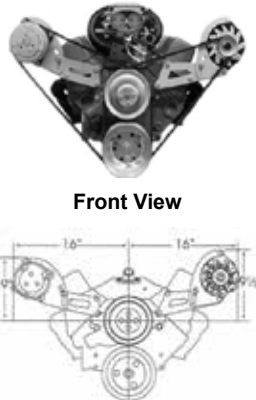

Front View

BRACKETS FOR SMALL BLOCK

Small Block With Short Water Pump

3615	Compressor Mounting Bracket	105.95 Ea
3612	Alternator Mounting Bracket	105.95 Ea

Small Block With Long Water Pump

3624	Compressor Mounting Bracket	105.95 Ea
3623	Alternator Mounting Bracket	105.95 Ea

A very versatile bracket system. Works well with most induction systems. Will clear multiple carbs and most fuel injection. The alternator bracket will fit all 1967 and newer heads except Vortec. The AC bracket Fits all GM aluminum heads and may be used on 1969-1986 cast iron heads by drilling and tapping one hole for the upper mounting point. Will clear up to 3" tall center bolt valve covers when used on 1987 and later heads. Will clear up to 3 3/4" tall valve covers when used on 1986 and earlier heads.