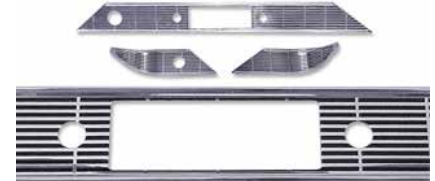

56 DASH TRIM ORIGINALS

146 Bel-Air 179.95 Set
3594 Bel-Air w/o Radio Cut Out 159.95 Set
3595 Bel-Air w/o Any Holes 159.95 Set