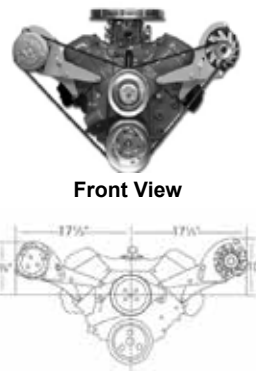

A very versatile bracket system. Works well with most induction systems. Will clear multiple carbs and most fuel injection. The alternator bracket will fit all 1967 and newer heads except Vortec. The AC bracket Fits all GM aluminum heads and may be used on 1969-1986 cast iron heads by drilling and tapping one hole for the upper mounting point. Will clear up to 3" tall center bolt valve covers when used on 1987 and later heads. Will clear up to 3 3/4" tall valve covers when used on 1986 and earlier heads.