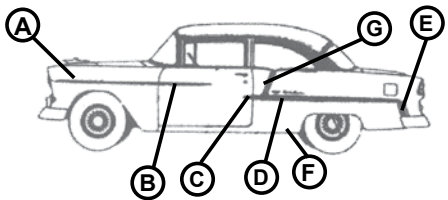

55 BEL-AIR SIDE MOLDINGS

750	Bel-Air	Fender Molding LH	59.95 Ea	A
751	Bel-Air	Fender Molding RH	59.95 Ea	
752	Bel-Air	Front Of Door Molding LH	50.95 Ea	B
753	Bel-Air	Front Of Door Molding RH	50.95 Ea	
754	Bel-Air 2-Dr Hardtop/Convertible	Door Point Molding LH	50.95 Ea	C
755	Bel-Air 2-Dr Hardtop/Convertible	Door Point Molding RH	50.95 Ea	

756	Bel-Air 2-Dr Sedan	Door Point Molding LH	50.95 Ea	
757	Bel-Air 2-Dr Sedan	Door Point Molding RH	50.95 Ea	
758	Bel-Air 2-Dr	Quarter Molding LH	122.95 Ea	D
759	Bel-Air 2-Dr	Quarter Molding RH	122.95 Ea	
132	Bel-Air	Lower Paint Dividers	49.95 Pair	E
764	All	Rocker Panel Molding LH	75.95 Ea	F
765	All	Rocker Panel Molding RH	75.95 Ea	
135	All	Gravel Guards	139.95 Pair	
4314	2-Dr Hardtop/Convertible	Upper Paint Dividers	181.95 Pair	G
4532	w/o Gravel Guards	Custom Rocker Moldings With Clips	179.95 Pair	

55 210 SIDE MOLDINGS

760	2-Dr Sedan	LH	35.95 Ea
761	2-Dr Sedan	RH	35.95 Ea

55 210 QUARTER MOLDINGS

762	2-Dr	LH	109.95 Ea
763	2-Dr	RH	109.95 Ea

55 SIDE TRIM KITS

2310	210 2-Dr Sedan	245.95 Kit
Each 2310 Kit comes with two door point moldings and two long quarter moldings.		
2312	Bel-Air 2-Dr Hardtop/Convertible	519.95 Kit
2314	Bel-Air 2-Dr Sedan	519.95 Kit
Each 2312 and 2314 Kit comes with two fender moldings, two forward door moldings, two door point moldings, two long quarter moldings, and two lower paint dividers.		
2311	Hardtop/Convertible w/Gravel Guards & Rocker Moldings	765.95 Kit
2313	2-Dr Sedan w/Gravel Guards & Rocker Moldings	765.95 Kit
Each 2311 and 2313 Kit comes with two fender moldings, two forward door moldings, two door point moldings, two long quarter moldings, two lower paint dividers, two rocker moldings, and two gravel guards.