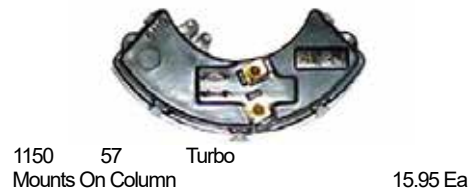

1150 57 Turbo Mounts On Column 15.95 Ea

TURN SIGNAL SWITCHES

247 55 All 24.95 Ea
3729 56 All 25.95 Ea
3730 57 All 25.95 Ea

TURN SIGNAL PAWL KITS

246 55-57 All 9.95 Ea

TURN SIGNAL MECHANISMS

248 55-57 All 10.95 Ea

CANCELING CAMS

249 55-56 All 6.95 Ea
250 57 All 6.95 Ea

TURN SIGNAL NYLON PADS

1256 55-57 All 5.00 Ea

TURN SIGNAL ARM W/KNOBS

257 55-57 All 12.95 Ea

★ = special order non-stocking item, please allow 4-6 weeks for delivery.

☛ = truck freight (call for shipping quote)
☛ = add $80.00 handling per item

① = add $8.00 handling per item
② = add $16.00 handling per item
③ = add $80.00 handling per item