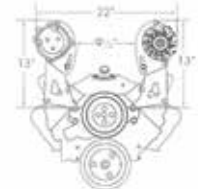

BRACKETS FOR SMALL BLOCK

Small Block With Short Water Pump

3609 Compressor Mounting Bracket 105.95 Ea
3610 Alternator Mounting Bracket 105.95 Ea

Small Block With Long Water Pump

3620 Compressor Mounting Bracket 105.95 Ea
3621 Alternator Mounting Bracket 105.95 Ea

A very versatile bracket system. Works with most induction systems. Will clear multiple carbs and most fuel injection. The alternator bracket will fit all 1969 and newer heads except Vortec. The AC bracket Fits all GM aluminum heads and may be used on 1969-1986 cast iron heads by drilling and tapping one hole for the upper mounting point. Will clear up to 3" tall center bolt valve covers when used on 1987 and later heads. Will clear up to 3 3/4" tall valve covers when used on 1986 and earlier heads.