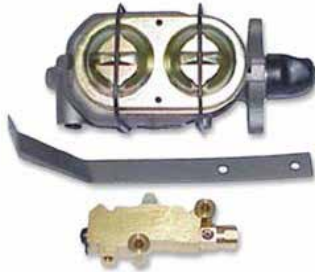

1331 56-57 27.95 Kit

**FACTORY POWER BRAKE HOSE BRACKETS**  
639 55-57 14.95 Ea

**DISC BRAKE DUAL MASTER CYLINDER KITS**

Each kit comes with a dual master cylinder, proportioning valve, and mounting bracket. Works with non-power brake pedal only.