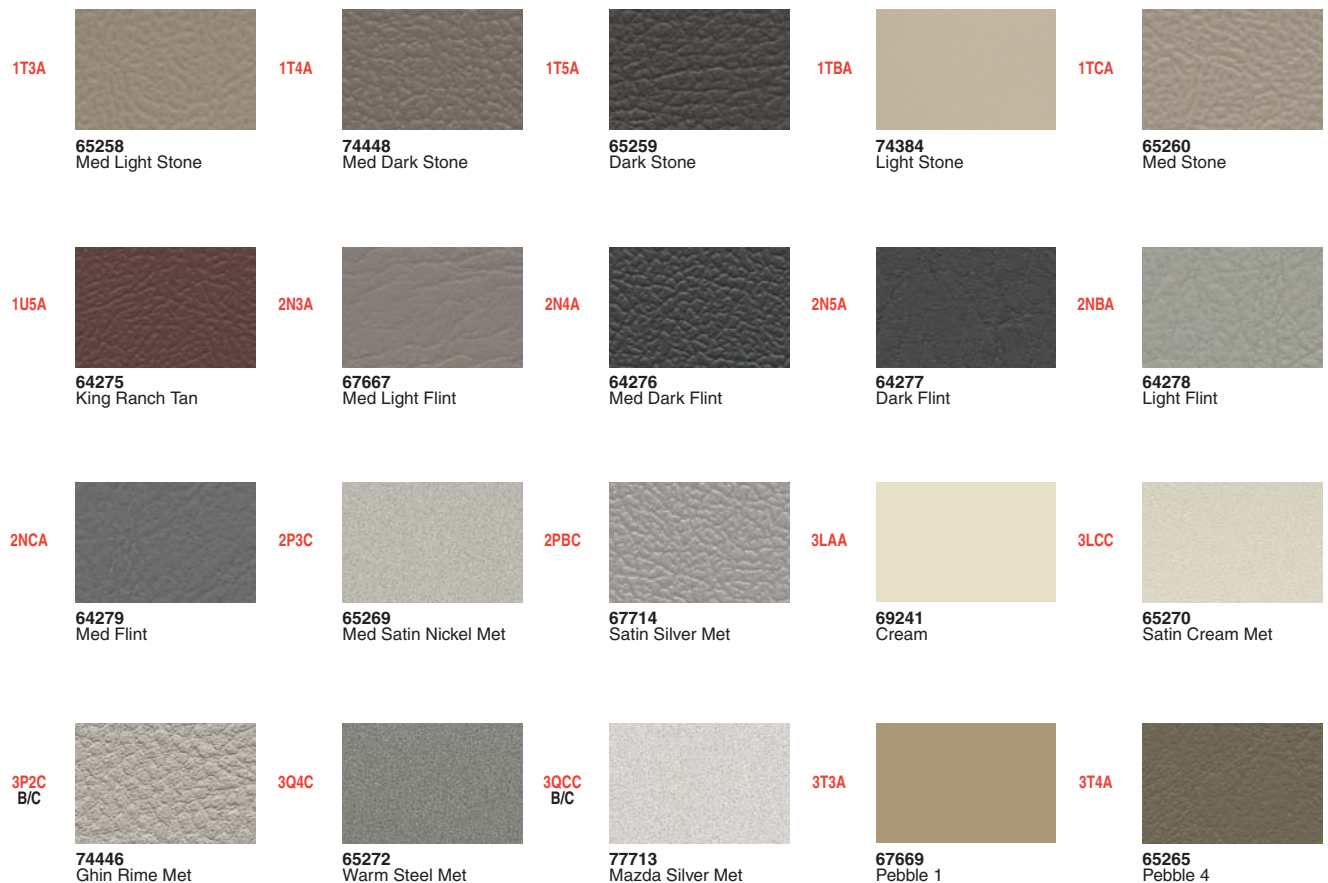

INTERIOR: For Model and Usage Details See Color Compatibility Guide