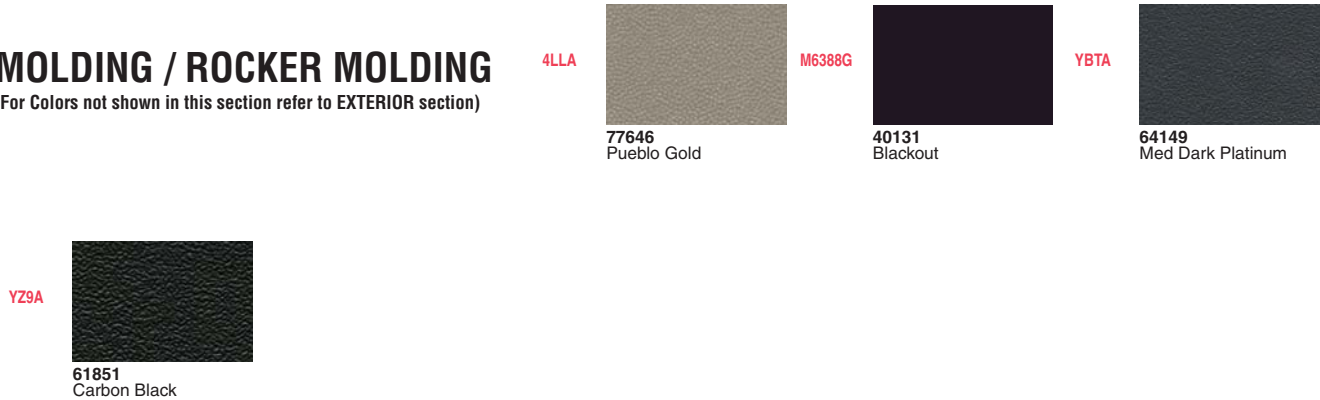

LOWER TU-TONE

(Refer to EXTERIOR section)

HR BC	
	78146 Vintage Copper Met

ACCENT • For Model and Usage Details See Color Compatibility Guide

MOLDING / ROCKER MOLDING

(For Colors not shown in this section refer to EXTERIOR section)