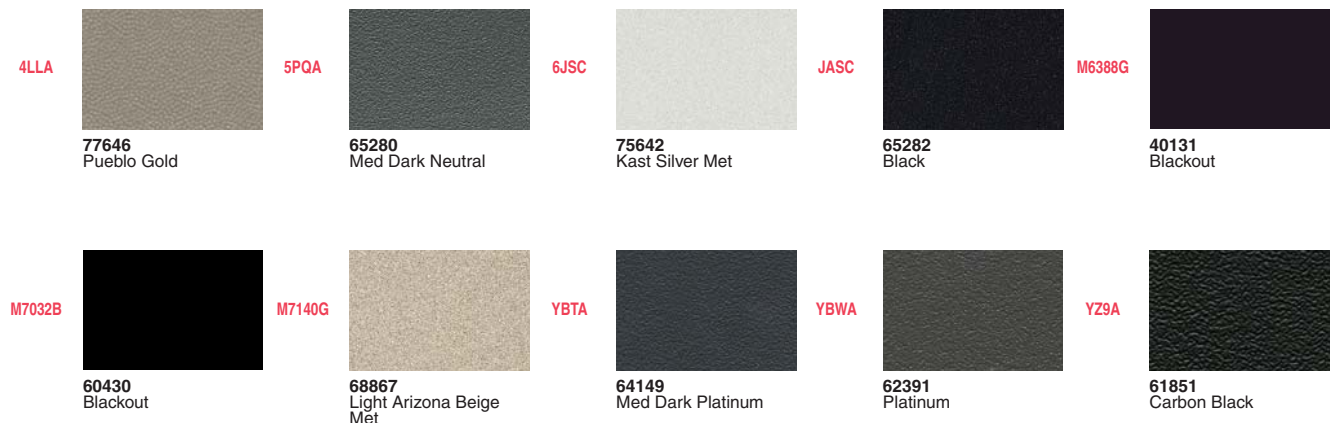

2008 Ford Motor Company

2008 Ford Motor Company

Ford / Lincoln / Mercury

ACCESSORY • For Model and Usage Details See Color Compatibility Guide

EXTERIOR DOOR HANDLES

(For Colors not shown in this section refer to EXTERIOR section)