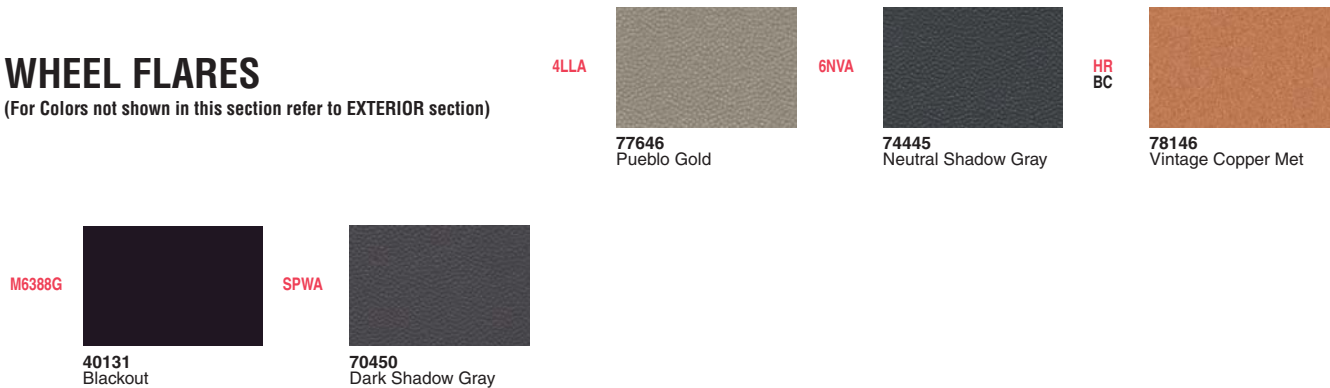

WHEEL FLARES

(For Colors not shown in this section refer to EXTERIOR section)