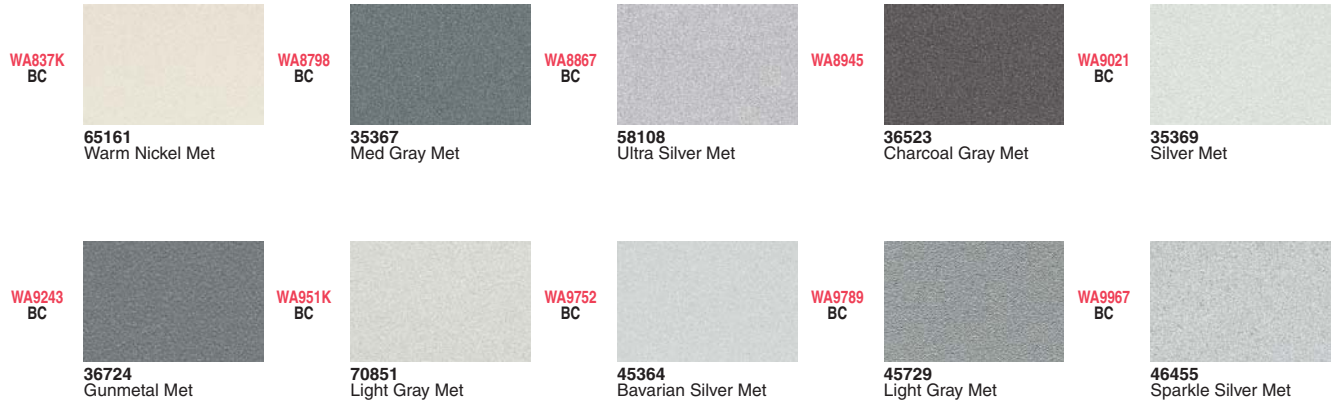

WHEEL • For Model and Usage Details See Color Compatibility Guide