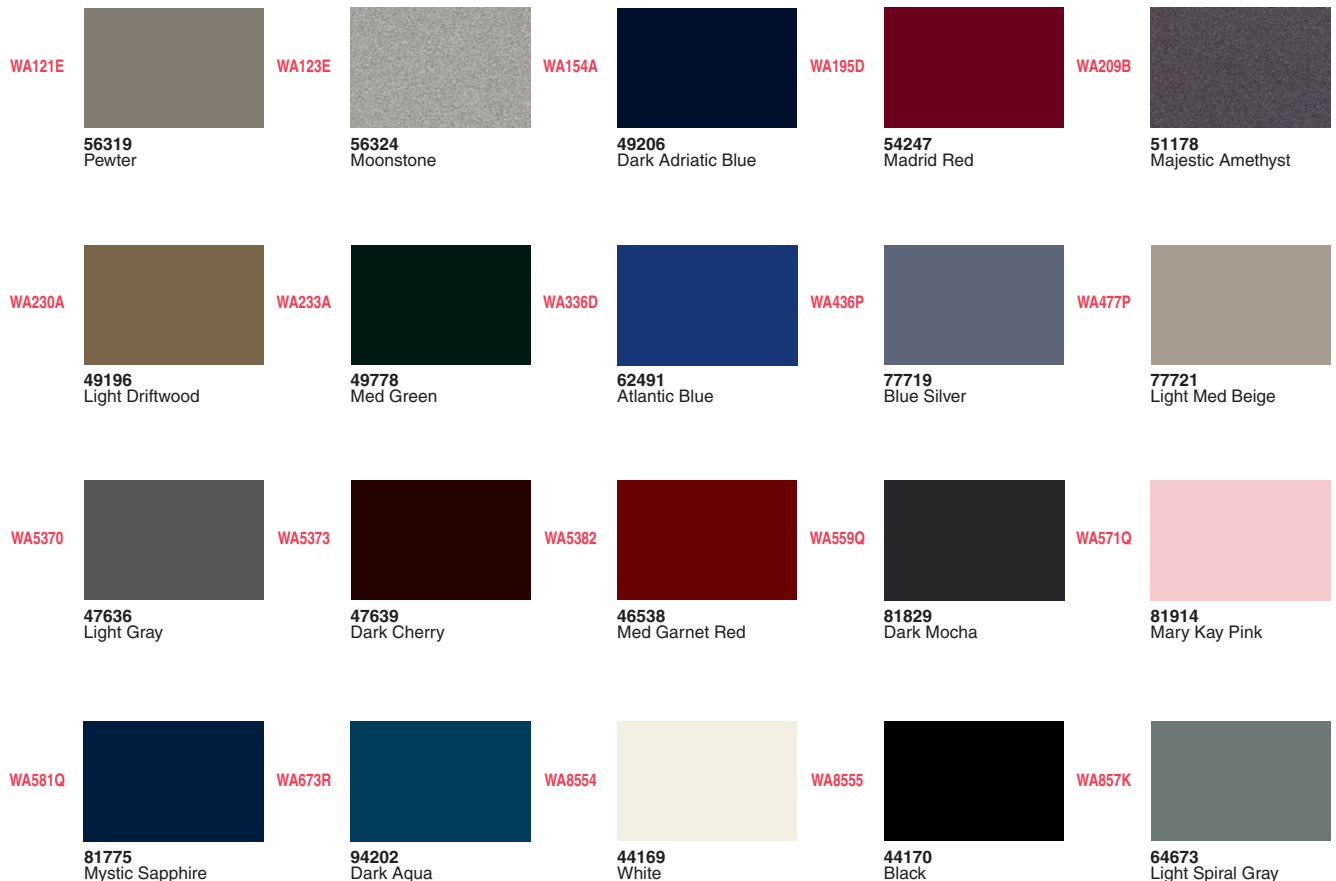

UNDERHOOD • For Model and Usage Details See Color Compatibility Guide

(For Colors not shown in this section refer to EXTERIOR section)

General Motors production plants may use the Exterior basecoat color with or without clearcoat.