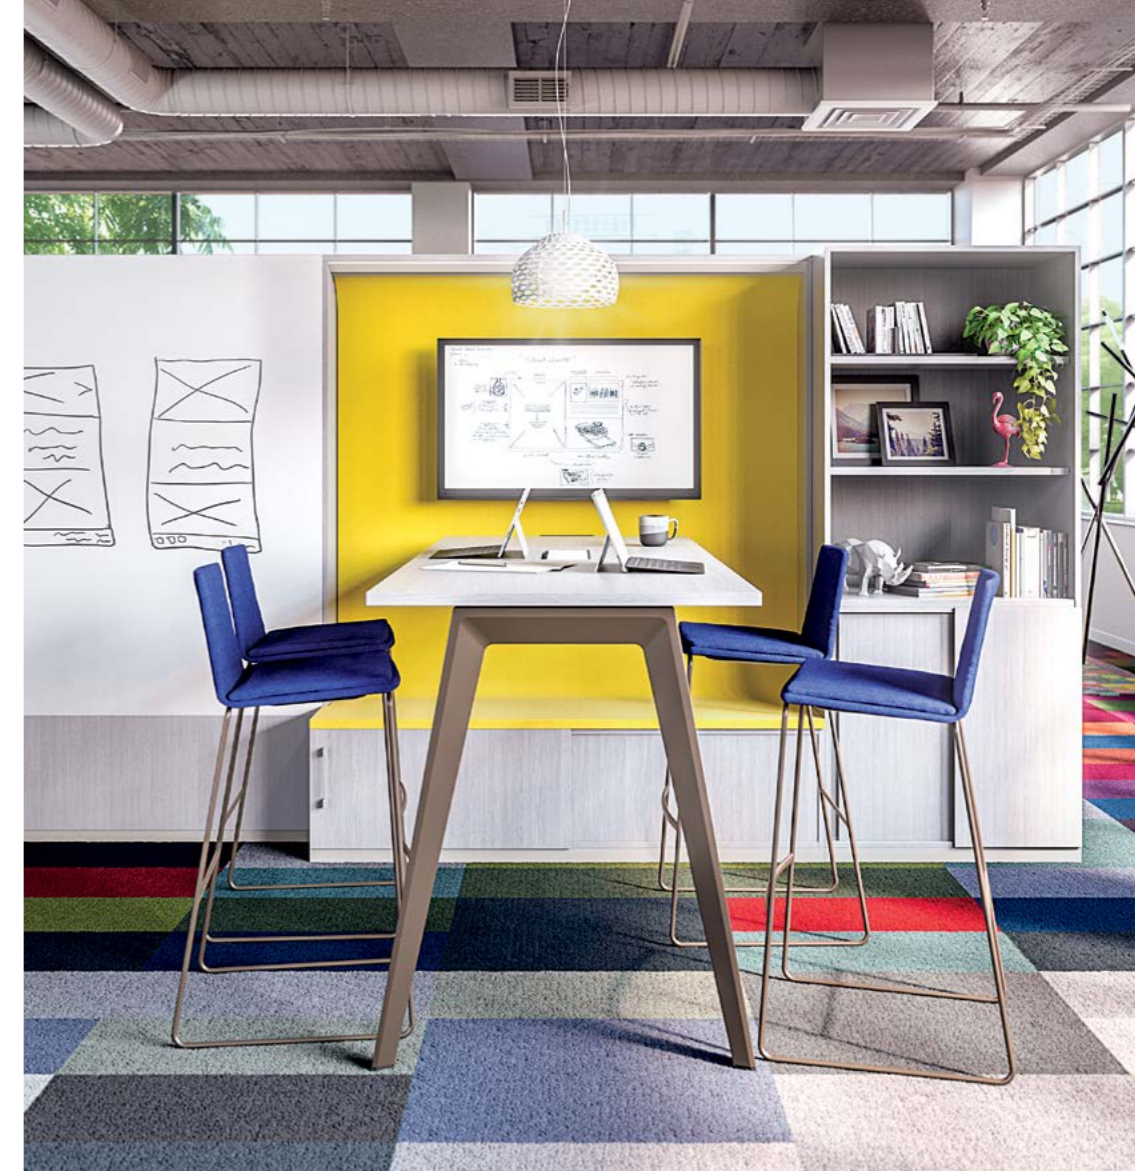

Inspiration + Expression

Below
Umami Lounge System
Lagunitas Personal Tables

Right
Share It Collaborative Element
and Storage
B-Free High Table
Montara650 Stools

Standing-height tables offer additional posture options for impromptu collaboration.