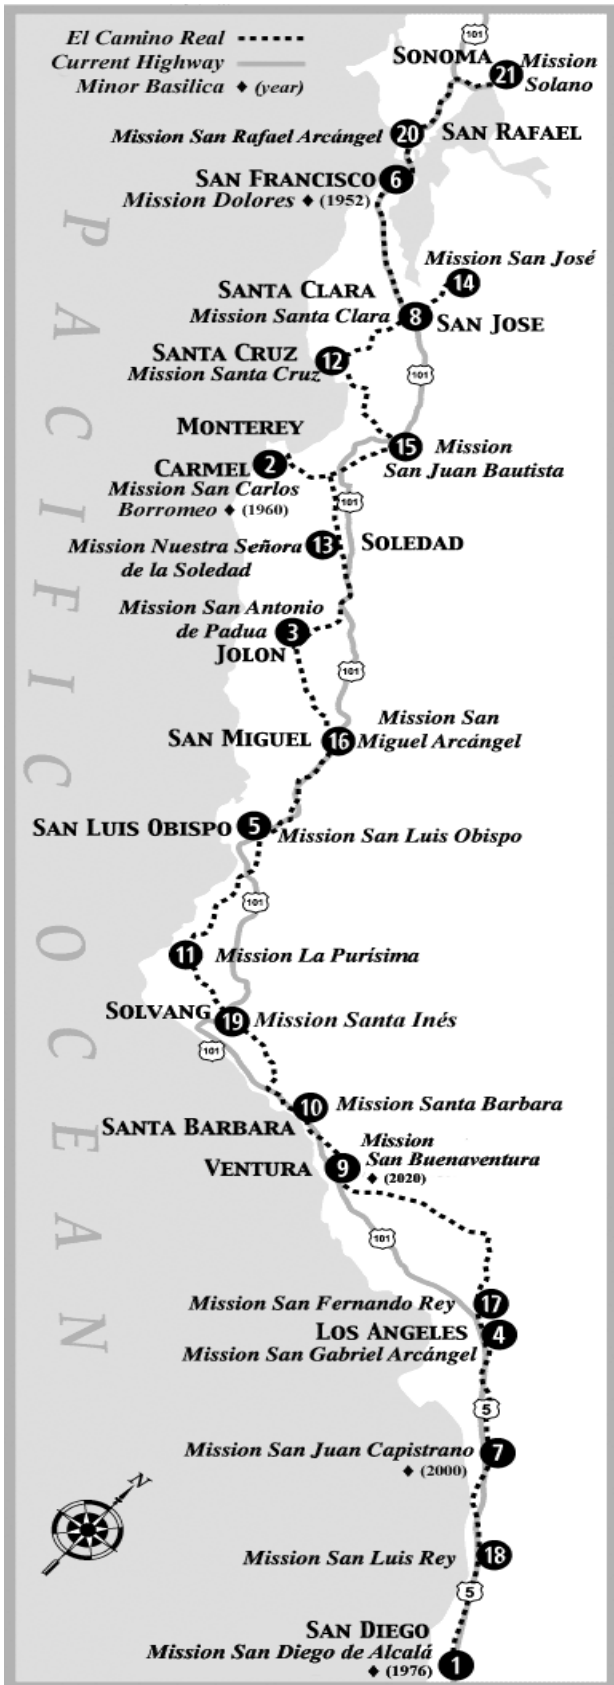

California Missions

The 21 historic missions are situated in what has become eight of the 10 Dioceses and two Archdioceses of California.

They line the coastal route of the Royal Road – El Camino Real – from San Diego to Sonoma.

Franciscan St. Junipero Serra started this trail in 1769, when he founded the first mission in California.

Missions are listed by founding year, with location, diocese, date and founder (and year pope designated as minor basilica).

1. **1** **San Diego de Alcalá** – San Diego | San Diego Diocese
   July 16, 1769, by St. Junipero Serra (1976, named basilica by Pope Paul VI)
2. **2** **San Carlos Borromeo de Carmelo** – Carmel | Monterey Diocese
   June 3, 1770, by St. Junipero Serra (1960, named basilica by Pope John XXIII)
3. **3** **San Antonio de Padua** – Jolon | Monterey Diocese July 14, 1771,
   by St. Junipero Serra
4. **4** **San Gabriel Arcángel** – San Gabriel | Los Angeles Archdiocese
   September 8, 1771, by St. Junipero Serra, Fr. Pedro Cambon & Fr. Angel Somera
5. **5** **San Luis Obispo de Tolosa** – San Luis Obispo | Monterey Diocese September 1,
   1772, by St. Junipero Serra
6. **6** **San Francisco de Asís (Mission Dolores)** – San Francisco | San Fran. Archdioc.
   June 29, 1776, by St. Serra, Fr. Francisco Palóu (1952, basilica by Pope Pius XII)
7. **7** **San Juan Capistrano** – San Juan Capistrano | Orange Diocese
   November 1, 1776, by St. Junipero Serra (2000, basilica by Pope John Paul II)
8. **8** **Santa Clara de Asís** – Santa Clara | San José Diocese January 12, 1777,
   by St. Junipero Serra
9. **9** **San Buenaventura** – Ventura | Los Angeles Archdiocese
   March 31, 1782, by St. Junipero Serra (2020, named basilica by Pope Francis)
10. **10** **Santa Barbara** – Santa Barbara | Los Angeles Archdiocese December 4, 1786,
    by Fr. Fermín de Lasuén
11. **11** **La Purísima Concepción** – Lompoc | Los Angeles Archdiocese December 8, 1787,
    by Fr. Fermín de Lasuén
12. **12** **Santa Cruz** – Santa Cruz | Monterey Diocese August 28, 1791,
    by Fr. Fermín de Lasuén
13. **13** **Nuestra Señora de la Soledad** – Soledad | Monterey Diocese October 9, 1791,
    by Fr. Fermín de Lasuén
14. **14** **San José de Guadalupe** – Fremont | Oakland Diocese June 11, 1797,
    by Fr. Fermín de Lasuén
15. **15** **San Juan Bautista** – San Juan Bautista | Monterey Diocese June 24, 1797,
    by Fr. Fermín de Lasuén
16. **16** **San Miguel Arcángel** – San Miguel | Monterey Diocese July 25, 1797,
    by Fr. Fermín de Lasuén
17. **17** **San Fernando Rey de España** – Mission Hills | Los Angeles Diocese September 8,
    1797, by Fr. Fermín de Lasuén
18. **18** **San Luis Rey de Francia** – Oceanside | San Diego Diocese June 13, 1798,
    by Fr. Fermín de Lasuén
19. **19** **Santa Inés** – Solvang | Los Angeles Archdiocese September 17, 1804,
    by Fr. Estevan Tapis
20. **20** **San Rafael Arcángel** – San Rafael | San Francisco Archdiocese December 14, 1817,
    by Fr. Vicente Francisco de Sarria
21. **21** **San Francisco de Solano** – Sonoma | Santa Rosa Diocese July 4, 1823,
    by Fr. José Altamira