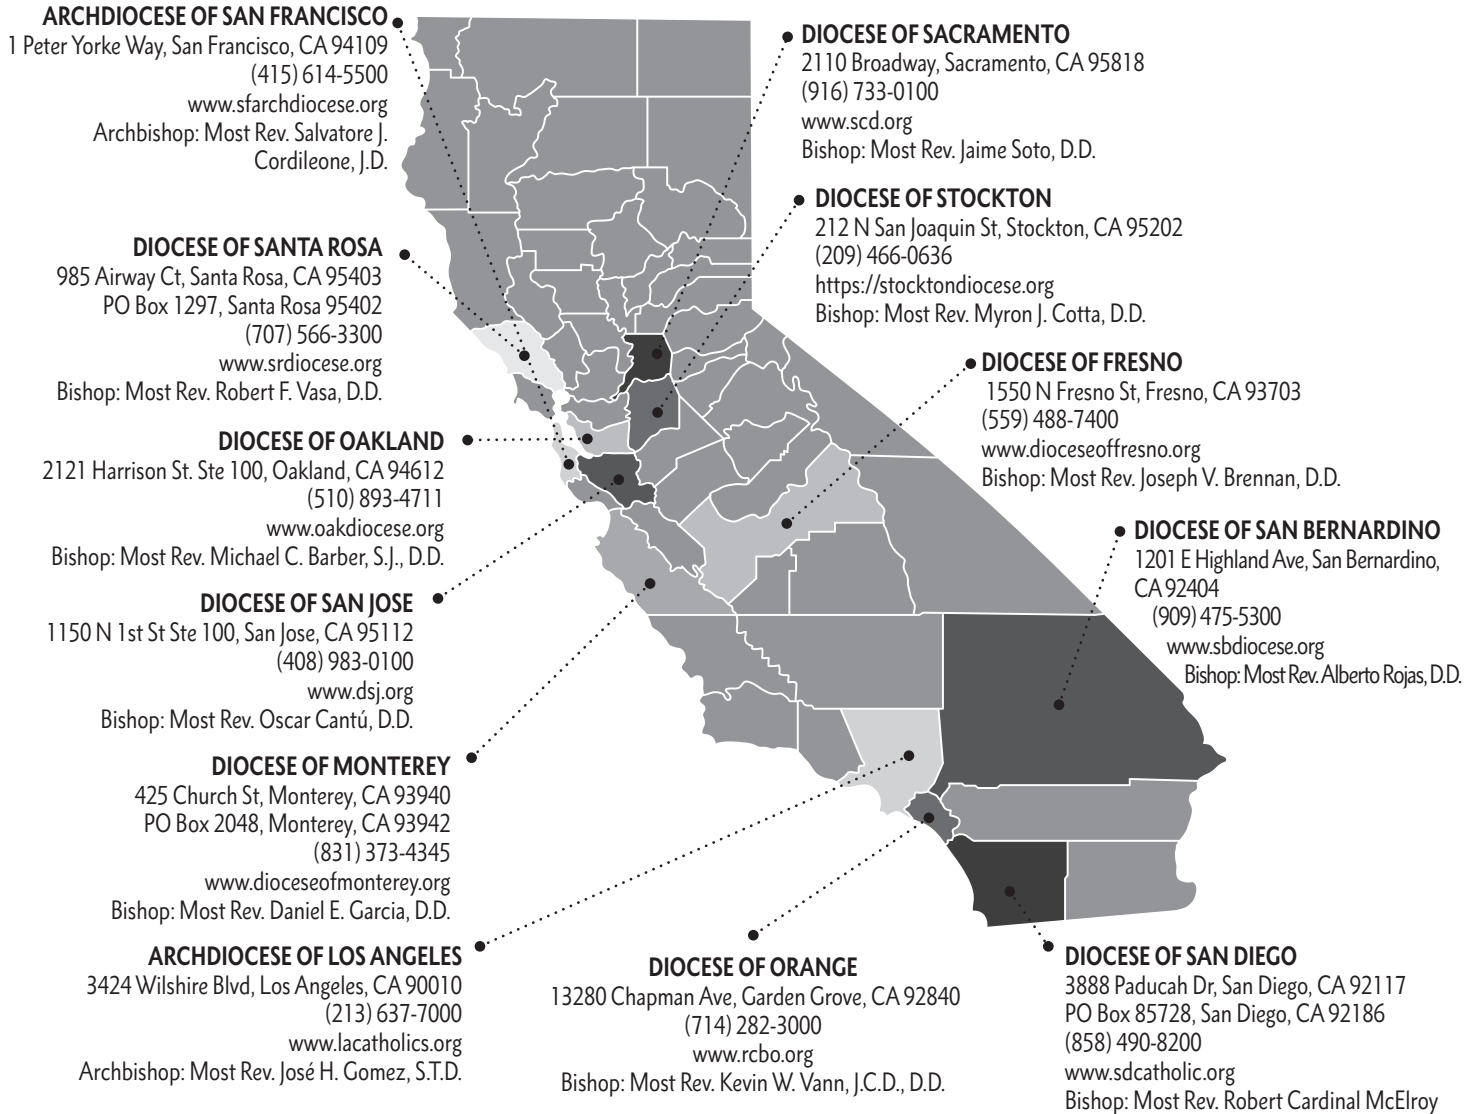

Dioceses in California

The Roman Catholic Church in California is divided into two Ecclesiastical Provinces: Los Angeles and San Francisco. The Los Angeles province comprises the Archdiocese of Los Angeles and five suffragan dioceses: Fresno, Monterey, Orange, San Bernardino, and San Diego. The San Francisco province comprises the Archdiocese of San Francisco and nine suffragan dioceses: Oakland, Sacramento, San Jose, Santa Rosa, and Stockton; Honolulu, Hawaii; Las Vegas, Nevada; Reno, Nevada; and Salt Lake City, Utah.

LOS ANGELES & SAN FRANCISCO PROVINCE

U.S. DIOCESES STATISTICS (As of June 2021)

U.S. ARCHDIOCESES & DIOCESES

32 Latin Archdioceses
144 Latin Dioceses
2 Eastern Archdioceses
16 Eastern Dioceses

U.S. CARDINALS

9 Cardinals
6 Cardinals, retired

U.S. BISHOPS

6 Cardinal Archbishops
28 Archbishops
161 Diocesan Bishops
77 Auxiliary Bishops

RETIRED BISHOPS

6 Cardinals, retired
18 Archbishops, retired
93 Diocesan Bishops, retired
43 Auxiliary Bishops, retired

CALIFORNIA STATE TOTALS

(Arch)dioceses: 12
Priests: 3,620
Parishes: 1,073
Catholic Hospitals: 41
Catholic Colleges/Universities: 16
Catholic High Schools: 133
Catholic Elementary Schools: 551

VATICAN ADDRESS

His Holiness, Pope Francis 00120 Vatican City State, Europe
www.vatican.va

APOSTOLIC NUNCIO TO THE UNITED STATES

Archbishop: The Most Rev. Christophe Pierre
3339 Massachusetts Ave NW, Washington, DC 20008
(202) 333-7121

U.S. CONFERENCE OF CATHOLIC BISHOPS

President: Archbishop Timothy Broglio
3211 4th St NE, Washington, DC 20008
(202) 541-3000
www.usccb.org
U.S. Dioceses: www.usccb.org/about/bishops-and-dioceses

CALIFORNIA CATHOLIC CONFERENCE

1119 K St Fl 2, Sacramento, CA 95814
(916) 313-4000
www.cacatholic.org