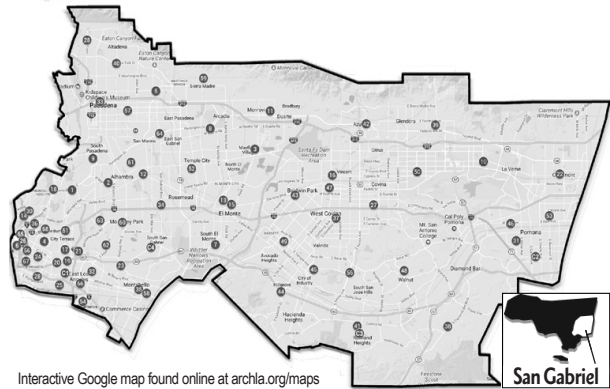

San Gabriel Region Map

Statistics

Area: East L.A., San Gabriel & Pomona Valleys
Deaneries: No. 9-12   **Parishes:** 66
Parochial Missions: 3   **California Missions:** 1
Seminaries: 2   **High Schools:** 14
Elementary Schools: 49   **Hospitals:** 1
Retreat Centers: 3   **Cemeteries:** 4

(Note: Deanery number follows city)

- 1 - All Saints, L.A. - D9
- 2 - All Souls, Alhambra - D10
- 3 - Annunciation, Arcadia - D11
- 4 - Assumption, L.A. - D9
- 5 - Assumption of the Blessed Virgin Mary, Pasadena - D10
- 6 - Dolores Mission (Our Lady of Sorrows Parish), L.A. - D9
- 7 - Epiphany, South El Monte - D11
- 8 - Holy Angels, Arcadia - D11
- 9 - Holy Family, South Pasadena - D10
- 10 - Holy Name of Mary, San Dimas - D12
- 11 - Immaculate Conception, Monrovia - D11
- 12 - Mission San Gabriel, San Gabriel - D10
- 13 - Nativity, El Monte - D11
- 14 - Our Lady Help of Christians, L.A. - D9
- 15 - Our Lady of Guadalupe, El Monte - D11
- 16 - Our Lady of Guadalupe, Irwindale - D11

- 17 - Our Lady of Guadalupe (Hammel), L.A. - D9
- 18 - Our Lady of Guadalupe (Rose Hill), L.A. - D9
- 19 - Our Lady of Guadalupe Sanctuary, L.A. - D9
- 20 - Our Lady of Lourdes, L.A. - D9
- 21 - Our Lady of Solitude ("La Soledad"), L.A. - D9
- 22 - Our Lady of the Assumption, Claremont - D12
- 23 - Our Lady of the Miraculous Medal, Montebello - D10
- 24 - Our Lady of the Rosary of Talpa, L.A. - D9
- 25 - Our Lady of Victory, L.A. - D9
- 26 - Our Lady Queen of Martyrs (Armenian), L.A. - D9
- 27 - Resurrection, L.A. - D9
- 28 - Sacred Heart, Altadena - D10
- 29 - Sacred Heart, Covina - D11
- 30 - Sacred Heart, L.A. - D9
- 31 - Sacred Heart, Pomona - D12
- 32 - St. Alphonsus, L.A. - D9
- 33 - St. Andrew, Pasadena - D10
- 34 - St. Anthony, San Gabriel - D10
- 35 - St. Benedict, Montebello - D10
- 36 - St. Camillus Center, L.A. - D9
- 37 - St. Christopher, West Covina - D11
- 38 - St. Denis, Diamond Bar - D12
- 39 - St. Dorothy, Glendora - D11
- 40 - St. Elizabeth, Altadena - D10
- 41 - St. Elizabeth Ann Seton, Rowland Heights - D12
- 42 - St. Frances of Rome, Azusa - D11
- 43 - St. John the Baptist, Baldwin Park - D11
- 44 - St. John Vianney, Hacienda Heights - D12
- 45 - St. Joseph, Pomona - D12
- 46 - St. Joseph, La Puente - D12
- 47 - St. Jude (Maronite), West Covina - D11
- 48 - St. Lorenzo Ruiz, Walnut - D12
- 49 - St. Louis of France, La Puente - D11
- 50 - St. Louise de Marillac, Covina - D11
- 51 - St. Lucy, L.A. - D9
- 52 - St. Luke the Evangelist, Temple City - D10
- 53 - St. Madeleine, Pomona - D12

- 54 - St. Marcellinus, L.A. - D9
- 55 - St. Martha, Valinda - D12
- 56 - St. Mary, L.A. - D9
- 57 - St. Philip the Apostle, Pasadena - D10
- 58 - St. Pius X (Syro-Malabar), Montebello - D10
- 59 - St. Rita, Sierra Madre - D10
- 60 - St. Stephen Martyr, Monterey Park - D10
- 61 - St. Therese, Alhambra - D10
- 62 - St. Thomas Aquinas, Monterey Park - D10
- 63 - St. Thomas More, Alhambra - D10
- 64 - Sts. Felicitas and Perpetua, San Marino - D10
- 65 - San Antonio de Padua, L.A. - D9
- 66 - San Francisco, L.A. - D9
- 67 - Santa Isabel (St. Elizabeth), L.A. - D9
- 68 - Santa Teresita, L.A. - D9
- C1 - Calvary Cemetery, L.A. - D9
- C2 - Holy Cross Cemetery, Pomona - D13
- C3 - Queen of Heaven Cemetery, Rowland Heights - D9
- C4 - Resurrection Cemetery, Montebello - D9