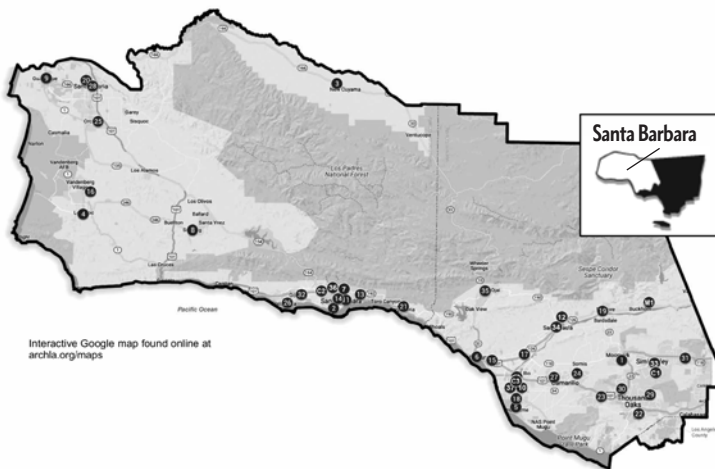

Santa Barbara Region Map

(Note: Deanery number follows city)

- 1 - Holy Cross, Moorpark - D4
- 2 - Holy Cross, Santa Barbara - D2
- 3 - Immaculate Conception, New Cuyama - D1
- 4 - Mary Star of the Sea, Oxnard - D3
- 5 - Mission La Purisima Concepción, Lompoc - D1
- 6 - Mission Basilica San Buenaventura, Ventura - D3
- 7 - Mission Santa Barbara, Santa Barbara - D2
- 8 - Old Mission Santa Inés, Solvang - D1
- 9 - Our Lady of Guadalupe, Guadalupe - D1
- 10 - Our Lady of Guadalupe, Oxnard - D3
- 11 - Our Lady of Guadalupe, Santa Barbara - D2
- 12 - Our Lady of Guadalupe, Santa Paula - D3
- 13 - Our Lady of Mount Carmel, Santa Barbara - D2
- 14 - Our Lady of Sorrows, Santa Barbara - D2

- 15 - Our Lady of the Assumption, Ventura - D3
- 16 - Queen of Angels, Lompoc - D1
- 17 - Sacred Heart, Ventura - D3
- 18 - St. Anthony, Oxnard - D3
- 19 - St. Francis of Assisi, Fillmore - D3
- 20 - St. John Neumann, Santa Maria - D1
- 21 - St. Joseph, Carpinteria - D2
- 22 - St. Jude the Apostle, Westlake Village - D4
- 23 - St. Julie Billiart, Newbury Park - D4
- 24 - St. Junipero Serra, Camarillo - D4
- 25 - St. Louis de Montfort, Santa Maria - D1
- 26 - St. Mark's University Parish, Goleta - D2
- 27 - St. Mary Magdalen, Camarillo - D4
- 28 - St. Mary of the Assumption, Santa Maria - D1
- 29 - St. Maximilian Kolbe, Westlake Village - D4

- 30 - St. Paschal Baylon, Thousand Oaks - D4
- 31 - St. Peter Claver, Simi Valley - D4
- 32 - St. Raphael, Santa Barbara - D2
- 33 - St. Rose of Lima, Simi Valley - D4
- 34 - St. Sebastian, Santa Paula - D3
- 35 - St. Thomas Aquinas, Ojai - D3
- 36 - San Roque, Santa Barbara - D2
- 37 - Santa Clara, Oxnard - D3

M1 - San Salvador Mission, Piru - D3

- **C1 - Assumption Cemetery, Simi Valley - D4**
- **C2 - Calvary Cemetery, Santa Barbara - D7**
- **C3 - Santa Clara Cemetery & Mausoleum, Oxnard - D3**

Statistics

Area: Santa Barbara and Ventura Counties

Deaneries: No. 1-4

Parishes: 37

Parochial Missions: 4

California Missions: 4

Seminaries: 4

High Schools: 7

Elementary Schools: 17

Hospitals: 3

Retreat Centers: 2

Cemeteries: 3