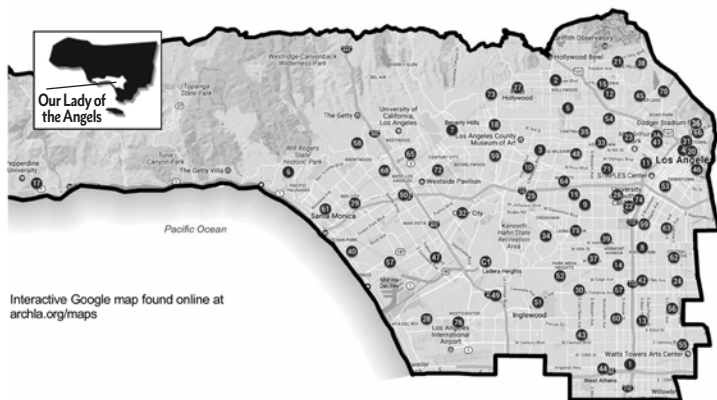

Interactive Google map found online at archla.org/maps

(Note: Deanery number follows city)

- 1 - Ascension, L.A. - D16
- 2 - Blessed Sacrament, L.A. - D14
- 3 - Cathedral Chapel of St. Vibiana, L.A. - D14
- 4 - Cathedral of Our Lady of the Angels, L.A. - D15
- 5 - Christ the King, L.A. - D14
- 6 - Corpus Christi, Pacific Palisades - D13
- 7 - Good Shepherd, Beverly Hills - D13
- 8 - Holy Cross, L.A. - D15
- 9 - Holy Name of Jesus, L.A. - D15
- 10 - Holy Spirit, L.A. - D14
- 11 - Immaculate Conception, L.A. - D15
- 12 - Immaculate Heart of Mary, L.A. - D14
- 13 - Mother of Sorrows, L.A. - D16
- 14 - Nativity, L.A. - D16
- 15 - Nativity of Blessed Virgin Mary (Byzantine), L.A. - D14
- 16 - Our Lady of Loretto, L.A. - D14
- 17 - Our Lady of Malibu, Malibu - D13

- 18 - Our Lady of Mount Lebanon - St. Peter Cathedral (Maronite), L.A. - D13
- 19 - Our Lady of the Bright Mount (Polish), L.A. - D15
- 20 - Our Lady Queen of Angels ("La Placita"), L.A. - D15
- 21 - Our Mother of Good Counsel, L.A. - D14
- 22 - Our Savior Parish + USC Caruso Catholic Center, L.A. - D15
- 23 - Precious Blood, L.A. - D14
- 24 - Presentation of Mary, L.A. - D16
- 25 - St. Agatha, L.A. - D15
- 26 - St. Agnes, L.A. - D15
- 27 - St. Ambrose, West Hollywood - D13
- 28 - St. Anastasia, L.A. - D13
- 29 - St. Anne, Santa Monica - D13
- 30 - St. Anselm, L.A. - D16
- 31 - St. Anthony (Croatian), L.A. - D15
- 32 - St. Augustine, Culver City - D13
- 33 - St. Basil, L.A. - D14

About the Region

There are 76 parishes in this region and eight cities besides Los Angeles. They include Beverly Hills, Culver City, Inglewood, Malibu, Pacific Palisades, Santa Monica, Venice, and West Hollywood.

"La Placita," Our Lady Queen of Angels, was the first church founded in Los Angeles in 1784. The Cathedral of Our Lady of the Angels was dedicated in 2002 and has become the religious center of the city.

Ethnic Masses in various parishes are celebrated by African Americans, and in Arabic, Chinese, Tagalog, German, Spanish, Japanese, Korean and Vietnamese.

Three parishes have parochial missions – El Santo Niño, St. Turibius and San Conrado. There are 10 high schools, one house of religious formation for priests, one retreat center and one cemetery.

Eastern Catholic churches in the region include Ukrainian, Byzantine and Maronite; also present are Ethnic Parishes – Croatian, Chinese, Lithuanian, Japanese and Italian.

Regional Deans (Vicars Forane)

Deanery 13: Msgr. Liam T. Kidney, V.F.

Deanery 15: Fr. Luis Espinoza

Deanery 14: Msgr. Terrance L. Fleming, V.F.

Deanery 16: Fr. Ever Quintero, V.F.

Statistics

Area: Central L.A. west to Malibu, south to LAX

Deaneries: No. 13-16

Parochial Missions: 3

High Schools: 10

Hospitals: 2

Cemeteries: 1

Parishes: 76

Seminaries: 1

Elementary Schools: 46

Retreat Centers: 1