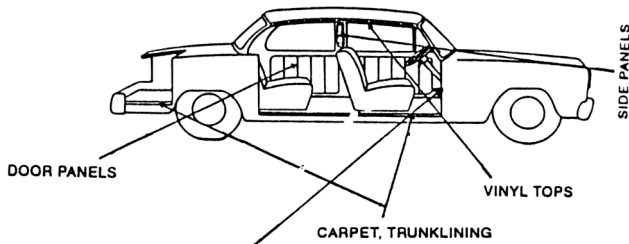

SEM Color Coat

KICKBOARDS
CONSOLE, DASH COVERS, STEERING COLUMN

FANSPRAY VALVE SETS

AEROSOLS APART

EVERY SHOP DESERVES **SEM** QUALITY EVERY DAY

Color Coat Aerosol Cans

Mix Colors For Quantity Discounts

Quantity	Price	Quantity	Price
One Can	$13.50	Two Cans	$12.90
Three Cans	$12.70	Four Cans	$12.50
Five Cans	$12.30	Six Cans	$11.90
Twelve Cans	$11.00		

Item #	Color
SEMHGGLCLEAR	13003 High Gloss Clear
SEMSATINGLOSSCLEAR	13013 Satin Gloss Clear
SEMLOWLUSTERCLEAR	13023 Low Luster Clear
SEMPHANTOMWHITE	15003 Phantom White
SEMLANDAUBLK	15013 Landau Black
SEMCORDBROWN	15023 Cordovan Brown
SEMSADDLETAN	15033 Saddle Tan
SEMSHADOWBLUE	15043 Shadow Blue
SEMBURGUNDY	15063 Burgundy
SEMSILVERMET	15083 Silver Metallic
SEMLTBUCKSKIN	15093 Lt Buckskin
SEMSUPERWHITE	15103 Super White
SEMFIRERED	15113 Firethorn Red
SEMSANTAFE	15123 Santa Fe
SEMWEDGEWOODBLUE	15133 Wedgewood Blue
SEMSANDSTONE	15143 Sandstone
SEMMOCHACOFFEE	15153 Mocha Coffee
SEMPRESIDIO	15163 Presidio
SEMCAMEL	15173 Camel
SEMWARMGREY	15183 Warm Grey
SEMLTBLUEMET	15193 Lt Blue Metallic
SEMMOHAVEROSE	15203 Mojave Rose
SEMBLUEMIST	15213 Blue Mist
SEMCATELLA	15223 Castella
SEMGLOSSBLK	15233 Gloss Black
SEMSATINBLK	15243 Satin Black
SEMTITANIUMMET	15253 Titanium Met
SEMNAPARED	15273 Napa Red
SEMPASCADEROSAND	15283 Pascadero Sand
SEMTAHOEBLUEMET	15293 Tahoe Blue Met
SEMGRAPHITE	15303 Graphite
SEMWHITE	15313 White
SEMPALOMINO	15323 Palomino
SEMDKTEALMET	15343 Dk Teal Met
SEMLTTITANIUM	15353 Lt Titanium

Spray Coating For Plastics and Vinyl, Leather, Carpeting, Convertible Tops, and Automotive Synthetic Seating Fabrics.

Color Coat, an elastomeric coating, is formulated to match, restore or change color on most vinyl surfaces, flexible and rigid plastics, carpet, leather, and automotive, synthetic seating fabrics. It is not a dye, but a solid covering coating which will easily change color completely. A black surface can be changed to white with only two or three coats. Color Coat is 200% stronger than any dye system.

Adhesion to a clean surface is excellent. Extreme flexibility is maintained, with no tendency to crack or check. Color Coat is durable and weather resistant, and will not soften with normal heat.

The system uses 9 colorants and 3 clears to intermix all automotive interior and exterior vinyl and plastic trim colors from 1976 to present. The accurately matched system is formulated for a gram scale or parts formula and is upgraded with each model year.

Item #	Color	Price Per Gal
GALHIGHGLOSS	13001 High Gloss	$ 91.90
GALSATINGLOSS	13011 Satin Gloss	91.90
GALLOWLUSTER	13021 Low Luster Clear	91.90
GALLANDBLK	15011 Landau Black	91.90
GALSILVER	15084 Silver	91.90
GALREDOXIDE	15501 Red Oxide	110.90
GALFASTYELLOW	15511 Fast Yellow	110.90
GALFASTRED	15521 Fast Red	110.90
GALFASTBLUE	15531 Fast Blue	110.90
GALTINTWHITE	15541 Tinting White	110.90
GALFASTGREEN	15561 Fast Green	110.90
GALYELLOWOXIDE	15591 Yellow Oxide	110.90