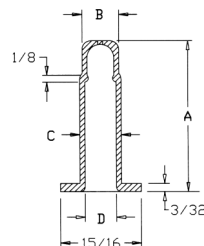

Caster Socket

These self-lubricating Plastic Caster Sockets are a major advance over metal types. They absorb caster noise and won't squeak. They work equally well with ball-bearing stem or plain-stem casters. Sockets are vented to prevent collapse when driven into

Metal Caster Socket – More Durable

Item #	Price Each	10	25	100
CASTERSOCKET ...	$1.00	$0.80	$0.30	$0.32

blind holes. Their ridged stem hold them securely in place. Beige

Item #	Price Each	10	25	100
SOCKET	$0.50	$0.40	$0.30	$0.20