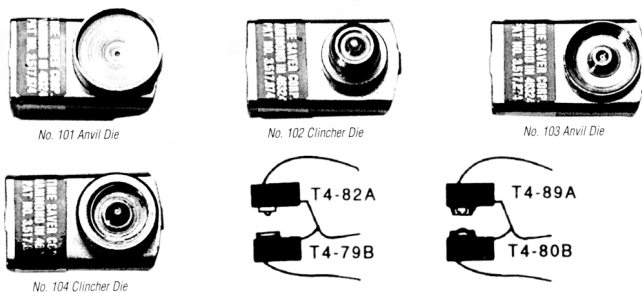

Time Saver Snap Fastener Dies For Use With Vise Grip Pliers

Item #	Die	Snap	Price
101DIE	MT4-79B Anvil	Cap	$16.00
102DIE	MT4-82A Clincher	Socket	$16.00
103DIE	MT4-80B Anvil	Eyelet	$16.00
104DIE	MT4-89A Clincher	Stud	$16.00