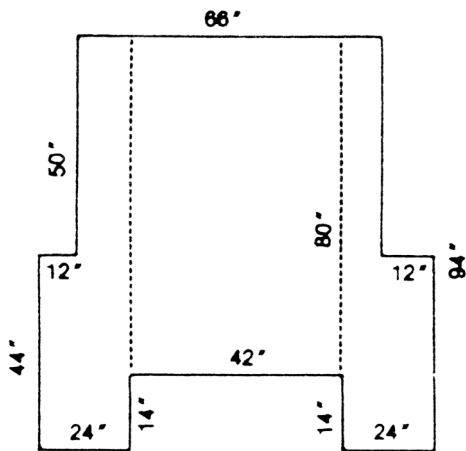

**DOUBLE SEAM REGULAR
DSR**