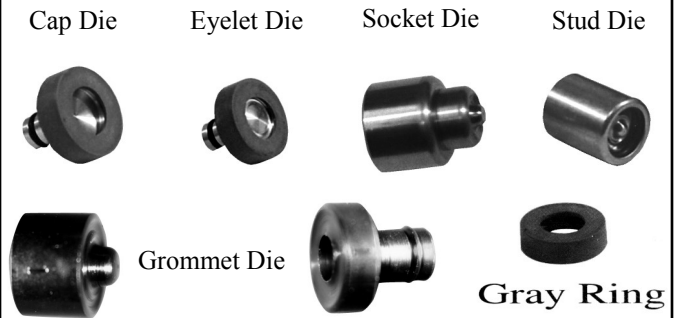

Item #	Description	Price
M2700GRAY	Rubber Ring Gray	$4.00
PNS0DIE	Grommet Die #0	$52.00
PNS1DIE	Grommet Die #1	$52.00
PNS2DIE	Grommet Die #2	$68.90

20 Line Baby Dies

Used to attach 20 Line (Baby) Fasteners

Item #	Fastener	Price Each
VLBABYCAPDIE	Cap	$99.90
VLBABYEYELETDIE	Eyelet	$99.90
VLBABYSOCKETDIE	Socket	$99.90
VLBABYSTUDDIE	Stud	$139.90

Use dies on the PM5 machine. You can use the Handy Jr. if used with the snap adapters.
Page 69