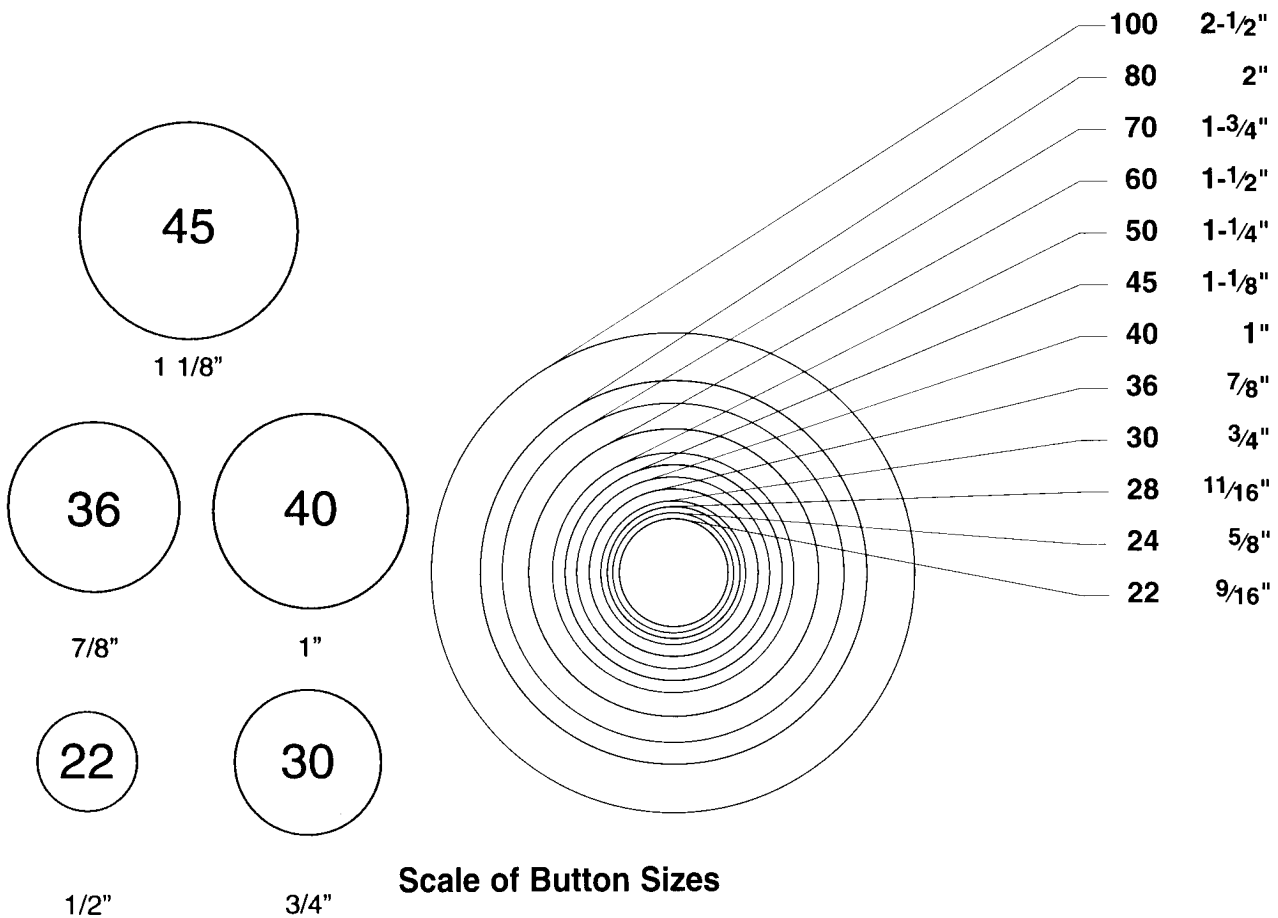

Button Covering Dies

Precision manufactured dies are the key to making tight perfectly covered buttons. Our dies are made from high grade steel, machined, polished, case-hardened and polished again.

Choose A Die Weight

Our dies accept a wide range of fabric types and thickness, and are available in three types for light, medium, and heavy material. Our stock sizes all are available in medium dies. The medium dies work with the majority of fabrics. We recommend a heavy die to make buttons using a vinyl covering.

Item #	Size	Die Weight	Price
HB302-1220-191	22	Heavy	$98.00
HB302-1300-191	30	Heavy	108.00
HB302-1360-191	36	Heavy	116.90
HB302-1400-611	40	Medium	119.00
HB302-1500-611	50	Medium	176.90

Item #	Size	Die Weight	Price
HB302-1220-611	22	Medium	$89.90
HB302-1240-611	24	Medium	$96.00
HB302-1300-611	30	Medium	$97.90
HB302-1360-611	36	Medium	104.00
HB302-1450-611	45	Medium	149.90
HB302-1600-611	60	Medium	198.00

Dies for button sizes larger than 60 are special order only.

The two piece dies used with the Handy Jr. button machine come complete with a short cutter.

Short Cutter

Scale of Button Sizes