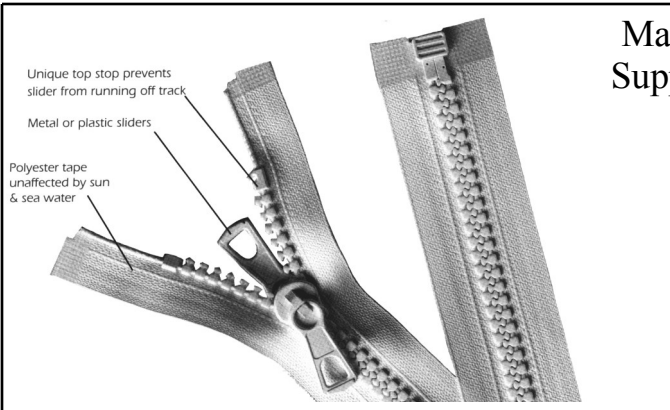

With Acrylic Impregnation Coating

Dupont Zepel finish #1 against rain & stains

Stabilized - Maximum Stretch or Shrinkage less than 1%

The Complete Line Of Colors

Molded Nylon Separating Marine Zippers

Delrin molded teeth with increased resistance to UV degradation
White Size #10