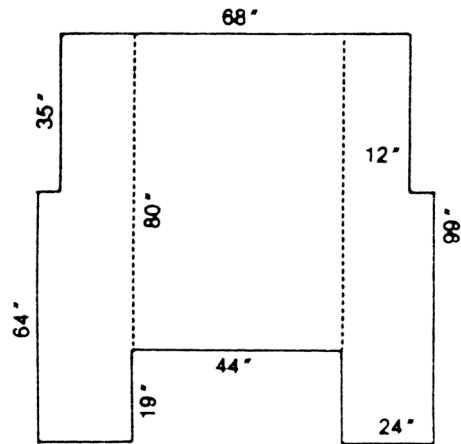

**DOUBLE SEAM LONG
DSL**