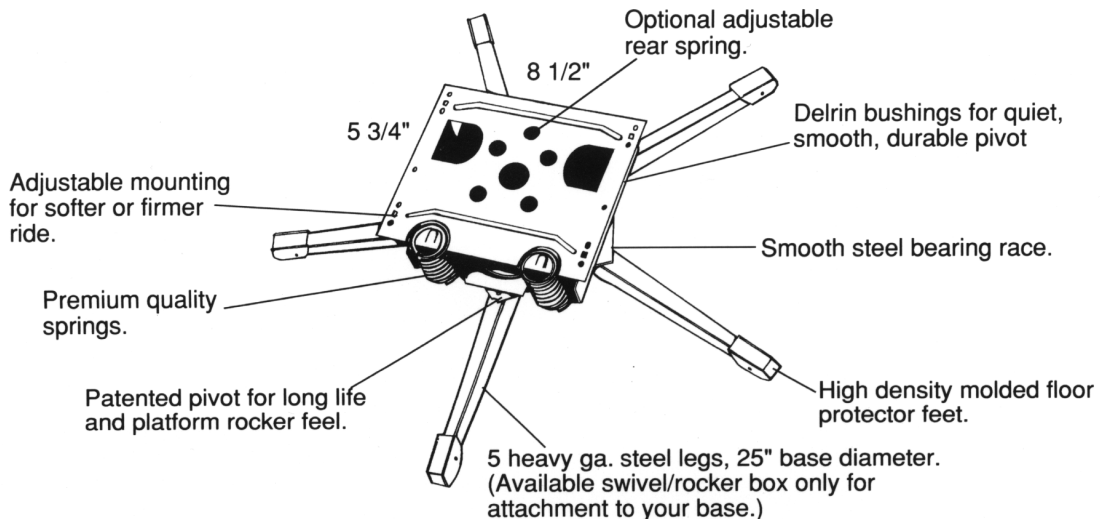

PLATFORM ROCKER SPRINGS

NO-SAG ROCKER SPRINGS ARE BUILT TO LAST

Heavy-duty coils are permanently mounted in sturdy ribbed brackets and engineered to allow maximum spring action without fatigue. Field and laboratory tests have established a clear superiority over our competitors brands.

Item #	Price Pair
DBLROCKER.....	$23.90U
Two units = A pair	

SWIVEL REPLACEMENT SPRINGS

Type	Item #	Price
Small	SMREPSRING	$3.90
Center ...	REPCOIL.....	$3.90
Large	LGREPLSPRING	$3.90

5 LEG ROCKER SWIVEL BASE

HEAVY DUTY QUIET

PAINTED LEGS – RUSTIC AMERICAN WALNUT

Height	Item #	Price Each
5 Inches	5LEGFLAT	$79.90
8 Inches	5LEG8"	$79.90