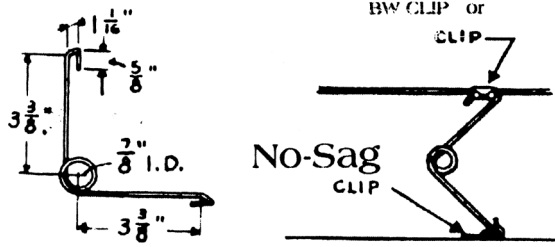

Item #	Price Each
WIREFORMER.....	114.90

Edge Wire

9 Gauge - 84" Long

Item #	Price Each	Five Pieces	Ten Pieces	25 Pieces
EDGEWIRE.....	\$5.90	\$3.90	\$2.90	\$2.50

Stake wire (Flex cord)

16 Gauge Wire - Kraft Paper Wrapped
Use in place of edge wire to prevent squeaks.

Item #	100 ft	200 ft	4000 ft
FLEXCORD.....	\$25.90	\$21.90	\$551.26

TORSION SPRINGS
For Corner & Edge Support
of Spring Construction

**TORSION
SPRING**

Torsion Spring

Item # Price Each
41/2TORSION.....\$2.5 0