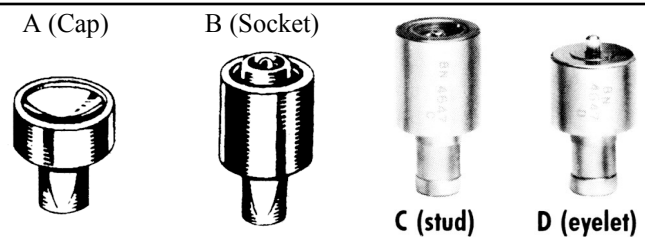

PM5 Snap Fastener Dies

The PM5 dies are sold in a set that includes all four dies. The dies are made for the PM5 machine, but they can be used on the Handy Jr. in combination with a snap adapter (listed above). These dies pay for themselves with reduced labor. In Stock Now.

Item #	Price Per Set
PM5DIES	$250.00