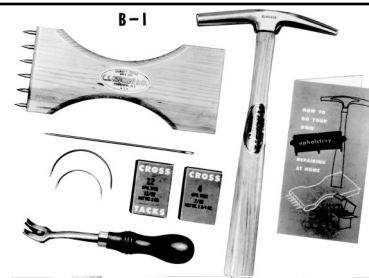

Item # Price Each
UPHKIT \$92.90

Blow Gun

Item # Price Each
BLOGUN..... \$19.90

B-7 Professional Upholstery Kit

Each Kit Contains:

- 1 - #33 Bronze Magnetic Hammer - pg. 62
- 1 - #253 Gooseneck Stretcher - pg. 16
- 1 - 201 Claw Tool - pg. 47
- 1 - 402 Ripping Chisel - pg. 48
- 1 - 76 1/2 Knife - pg. 64
- 1 - 520 8" Regulator - pg. 44
- 1 - 445-3 Pliers - pg. 2
- 1 - 501 1/2 - 3" Curved Needle - pg. 43
- 1 - 501 1/2 - 4" Curved Needle - pg. 43
- 1 - 501 1/2 - 6" Curved Needle - pg. 43
- 1 - 502 1/2 - 4" Curved Needle - pg. 43
- 1 - 504 - 8" Straight Needle - pg. 43
- 1 - Instruction Book
- 1 - Yardage Chart

Item # Price
UPHKITB-7..... \$239.90

Button Covering Dies

Precision manufactured dies are the key to making tight perfectly covered buttons. Our dies are made from high grade steel, machined, polished, case-hardened and polished again.