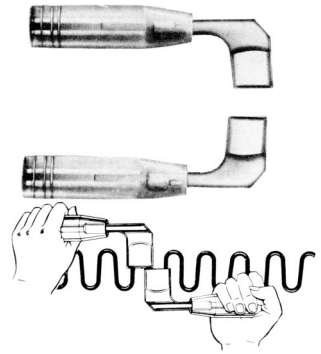

Item #	401 - 1"	Price Per Pair
401SPGBENDER.....		$97.40