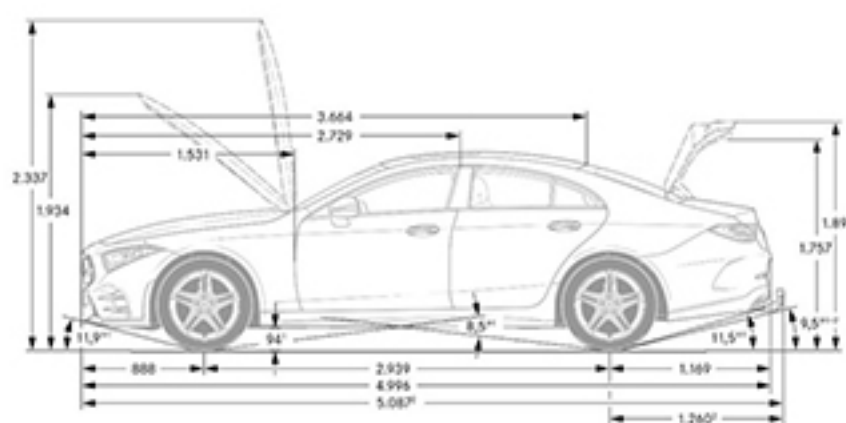

Specifications

CLS450C4

Drivetrain

Transmission	9G-TRONIC 9-Speed Transmission Automatic
Drive Configuration	All-wheel drive
Transmission Speeds	9

Engine

Engine Configuration	3.0L inline-6 turbo Mild-Hybrid engine
ICE Power (hp)	362 hp
Torque (lb-ft)	369 lb-ft
Compression Ratio	10.5 : 1
Fuel Requirement (Octane)	91
Fuel Tank Size (gallons)	21.1
Displacement (cc)	2,999

Performance

Acceleration 0-60 mph (sec)	4.5
EQ Boost Starter Generator (hp)	21
Top Speed (mph)	130

Fuel Economy

Fuel Economy (Cty/Hwy/Comb)	TBD

Exterior Dimensions

Vehicle Length (in.)	196.4
Vehicle Height (in.)	56.3
Vehicle Width w/ exterior mirrors (in.)	81.5
Wheelbase (in.)	115.7
Curb Weight (lbs)	TBD
Track Width Front/Rear (in.)	63.8/64.1

Interior Dimensions

Cargo Capacity	11.92