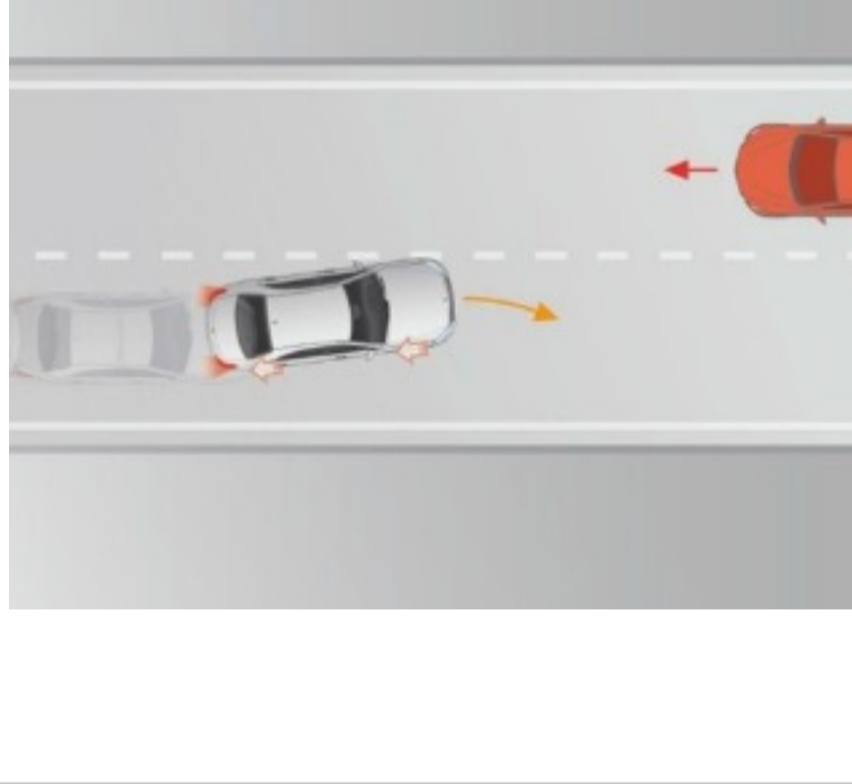

Options In Detail

Steering Wheels

Multifunction steering wheel (L2B)

Standard

- Newly redesigned 3-spoke multifunction steering wheel in nappa leather
- Touch Control Buttons for direct control of the instrument cluster and to control the functions of the multimedia system
- Steering wheel shift paddles in the steering wheel color
- Optional Active Distance Assist DISTRONIC® or standard cruise control is controlled via steering wheel-mounted controls

Multifunctional sports steering wheel (L5C)

Optional

Requires AMG Line (DG3)
N/A with heated steering wheel (443) or Warmth and Comfort Package (DB0)

- Elegant 3-spoke multifunction steering wheel design, flattened bottom section with a particularly compact, and extremely sporty look/feel
- Shift paddles in a fine electroplated finish

Heated Steering Wheel (443)

Option Price: $250

Requires L3B

- On cold days, the heated 3-spoke steering wheel rim very quickly warms the grip area of the steering wheel to around 95°F to ensure pleasantly warm hands.
- The function is switched on and off by turning the control lever for adjusting the multifunction steering wheel.

PRE-SAFE® Sound

PRE-SAFE® Sound

Standard on all CLS models

Part of PRE-SAFE, PRE-SAFE Sound is an acoustic occupant preconditioning system which can reduce the effects of the noise from an accident on the occupants hearing.

- When the PRE-SAFE system recognizes a certain dangerous situation, the onboard sound system plays a brief rushing sound, also known as 'Pink Noise', to precondition the hearing
- The natural reflex mechanism of the stapedius muscle enables the inner ear to rapidly prepare for the accident-induced high pressure sound
- Up to 40% reduction of noise exposure impact

Active Brake Assist

Active Brake Assist (258)