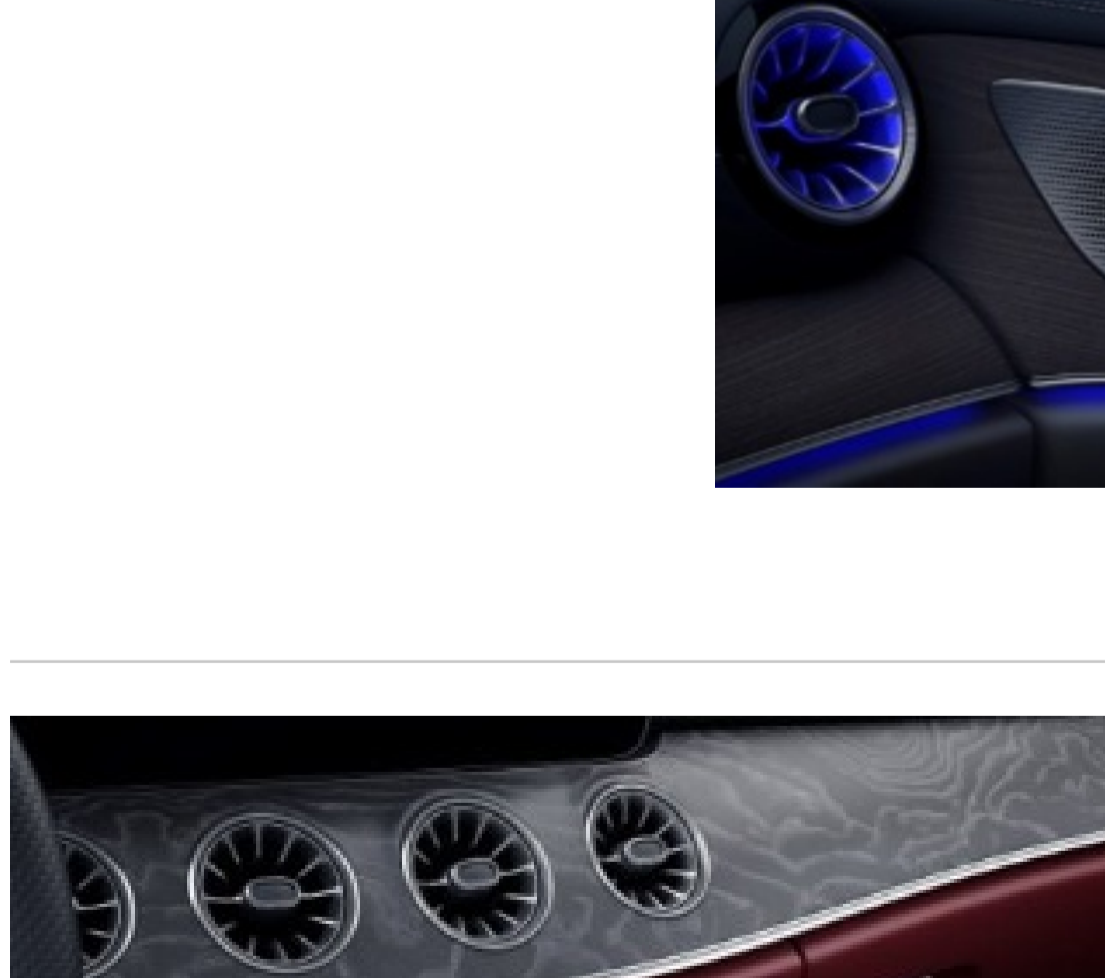

Inductive Wireless Charging w/ NFC Pairing (897)

Now Stand-Alone Option Only

- Pairing to the headunit via NFC
- Wireless charging of smartphones that support the Qi wireless charging standard
- For charging, place smartphone in the front storage compartment in the center console.
- Storage compartment designed for mobile phones with a screen diagonal of up to 6 inches

MBUX Interior Assistant (77B)

- 3D camera in the overhead control panel, proximity sensors near the media display and touchpad
- The system detects and interprets hand movements and as part of this differentiates between the driver and front passenger
- Specifically highlights certain elements in the media display or enlarges them (media/radio, seat adjustment, navigation or Active Parking Assist)
- Activate reading lamp - by moving hand up and down beneath rear-view mirror
- Activate search light - stretch hand out towards the unoccupied front passenger seat
- Call up the personal favorites menu - defined gestures, form a "V" using index and middle fingers. This feature is customizable for both driver and passenger