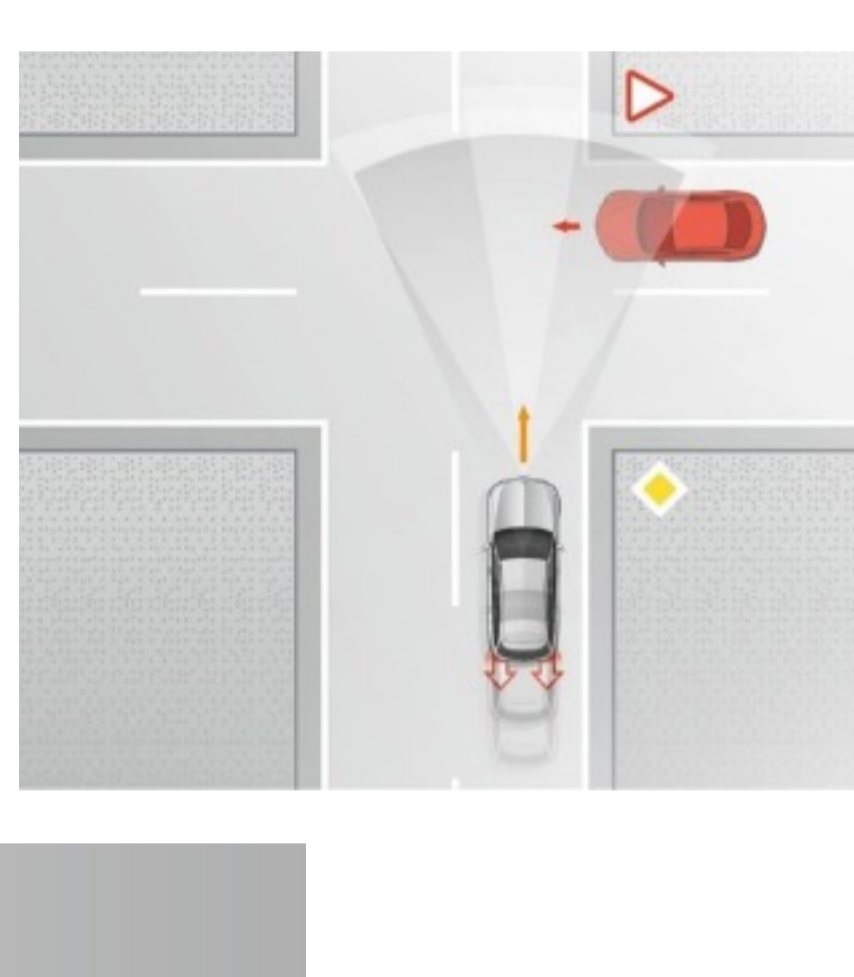

Options In Detail

Steering Wheels

Multifunction steering wheel (L2B)

Standard

- Newly redesigned 3-spoke multifunction steering wheel in nappa leather
- Touch Control Buttons for direct control of the instrument cluster and to control the functions of the multimedia system
- Steering wheel shift paddles in the steering wheel color
- Optional Active Distance Assist DISTRONIC® or standard cruise control is controlled via steering wheel-mounted controls

Multifunctional sports steering wheel (L5C)

Optional

Requires AMG Line (DG3)
N/A with heated steering wheel (443) or Warmth and Comfort Package (DB0)

- Elegant 3-spoke multifunction steering wheel design, flattened bottom section with a particularly compact, and extremely sporty look/feel
- Shift paddles in a fine electroplated finish

Heated Steering Wheel (443)

Option Price: $250

Requires L3B

- On cold days, the heated 3-spoke steering wheel rim very quickly warms the grip area of the steering wheel to around 95°F to ensure pleasantly warm hands.
- The function is switched on and off by turning the control lever for adjusting the multifunction steering wheel.

PRE-SAFE® Sound

PRE-SAFE® Sound

Standard on all CLS models

Part of PRE-SAFE, PRE-SAFE Sound is an acoustic occupant preconditioning system which can reduce the effects of the noise from an accident on the occupants hearing.

- When the PRE-SAFE system recognizes a certain dangerous situation, the onboard sound system plays a brief rushing sound, also known as 'Pink Noise', to precondition the hearing
- The natural reflex mechanism of the stapedius muscle enables the inner ear to rapidly prepare for the accident-induced high pressure sound
- Up to 40% reduction of noise exposure impact

Active Brake Assist

Active Brake Assist (258)