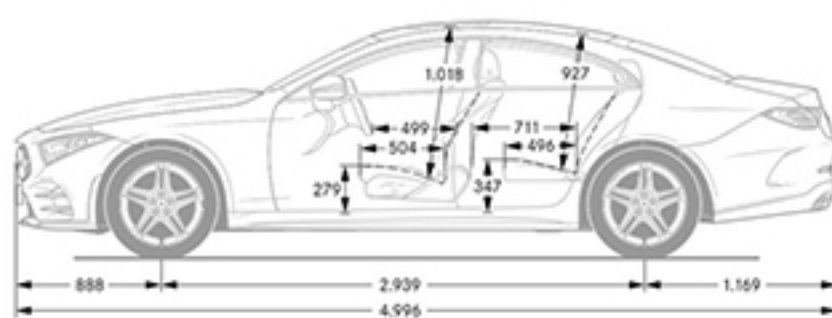

Specifications

CLS450C4

Drivetrain

Transmission	9G-TRONIC 9-Speed Transmission Automatic
Drive Configuration	All-wheel drive
Transmission Speeds	9

Engine

Engine Configuration	3.0L inline-6 turbo Mild-Hybrid engine
ICE Power (hp)	362 hp
Torque (lb-ft)	369 lb-ft
Compression Ratio	10.5 : 1
Fuel Requirement (Octane)	91
Fuel Tank Size (gallons)	21.1
Displacement (cc)	2,999

Performance

Acceleration 0-60 mph (sec)	4.5
EQ Boost Starter Generator (hp)	21
Top Speed (mph)	130

Fuel Economy

Fuel Economy (Cty/Hwy/Comb)	TBD
-----------------------------	-----

Exterior Dimensions

Vehicle Length (in.)	196.4
Vehicle Height (in.)	56.3
Vehicle Width w/ exterior mirrors (in.)	81.5
Wheelbase (in.)	115.7
Curb Weight (lbs)	TBD
Track Width Front/Rear (in.)	63.8/64.1

Interior Dimensions

Cargo Capacity	11.92
----------------	-------

Options In Detail

Steering Wheels

Multifunction steering wheel (L2B)

Standard

- Newly redesigned 3-spoke multifunction steering wheel in nappa leather
- Touch Control Buttons for direct control of the instrument cluster and to control the functions of the multimedia system
- Steering wheel shift paddles in the steering wheel color
- Optional Active Distance Assist DISTRONIC® or standard cruise control is controlled via steering wheel-mounted controls