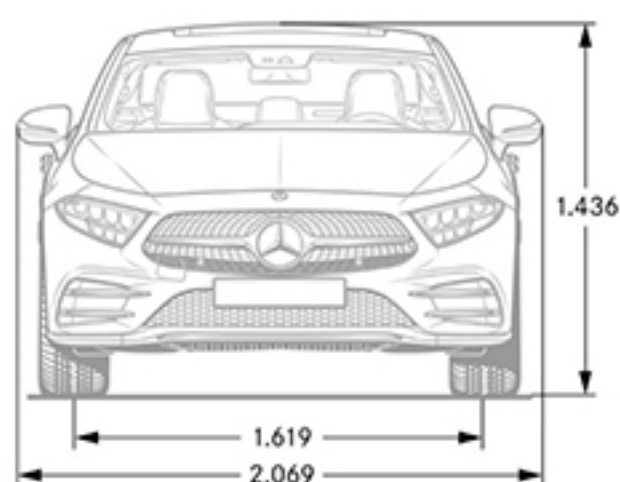

Specifications

CLS450C4

Drivetrain

Transmission	9G-TRONIC 9-Speed Transmission Automatic
Drive Configuration	All-wheel drive
Transmission Speeds	9

Engine

Engine Configuration	3.0L inline-6 turbo Mild-Hybrid engine
ICE Power (hp)	362 hp
Torque (lb-ft)	369 lb-ft
Compression Ratio	10.5 : 1
Fuel Requirement (Octane)	91
Fuel Tank Size (gallons)	21.1
Displacement (cc)	2,999

Performance

Acceleration 0-60 mph (sec)	4.5
EQ Boost Starter Generator (hp)	21
Top Speed (mph)	130

Fuel Economy

Fuel Economy (Cty/Hwy/Comb)	TBD
-----------------------------	-----

Exterior Dimensions

Vehicle Length (in.)	196.4
Vehicle Height (in.)	56.3
Vehicle Width w/ exterior mirrors (in.)	81.5
Wheelbase (in.)	115.7
Curb Weight (lbs)	TBD
Track Width Front/Rear (in.)	63.8/64.1

Interior Dimensions

Cargo Capacity	11.92
----------------	-------

Options In Detail

Steering Wheels

Multifunction steering wheel (L2B)

Standard

- Newly redesigned 3-spoke multifunction steering wheel in nappa leather
- Touch Control Buttons for direct control of the instrument cluster and to control the functions of the multimedia system
- Steering wheel shift paddles in the steering wheel color
- Optional Active Distance Assist DISTRONIC® or standard cruise control is controlled via steering wheel-mounted controls