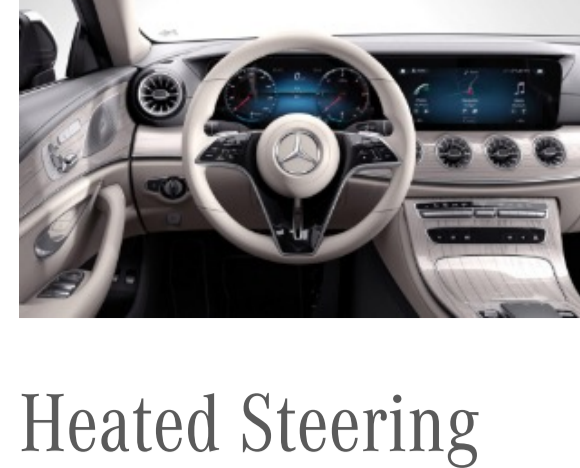

Heated Steering Wheel (443)

Option Price: $250

Requires L3B

- On cold days, the heated 3-spoke steering wheel rim very quickly warms the grip area of the steering wheel to around 95°F to ensure pleasantly warm hands.
- The function is switched on and off by turning the control lever for adjusting the multifunction steering wheel.