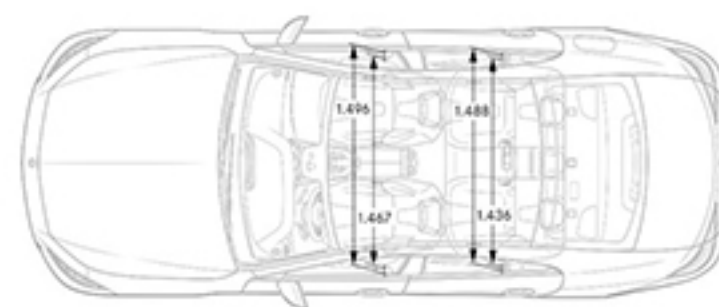

Specifications

CLS450C4

Drivetrain

Transmission	9G-TRONIC 9-Speed Transmission Automatic
Drive Configuration	All-wheel drive
Transmission Speeds	9

Engine

Engine Configuration	3.0L inline-6 turbo Mild-Hybrid engine
ICE Power (hp)	362 hp
Torque (lb-ft)	369 lb-ft
Compression Ratio	10.5 : 1
Fuel Requirement (Octane)	91
Fuel Tank Size (gallons)	21.1
Displacement (cc)	2,999

Performance

Acceleration 0-60 mph (sec)	4.5
EQ Boost Starter Generator (hp)	21
Top Speed (mph)	130

Fuel Economy

Fuel Economy (Cty/Hwy/Comb)	TBD

Exterior Dimensions

Vehicle Length (in.)	196.4
Vehicle Height (in.)	56.3
Vehicle Width w/ exterior mirrors (in.)	81.5
Wheelbase (in.)	115.7
Curb Weight (lbs)	TBD
Track Width Front/Rear (in.)	63.8/64.1

Interior Dimensions

Cargo Capacity	11.92