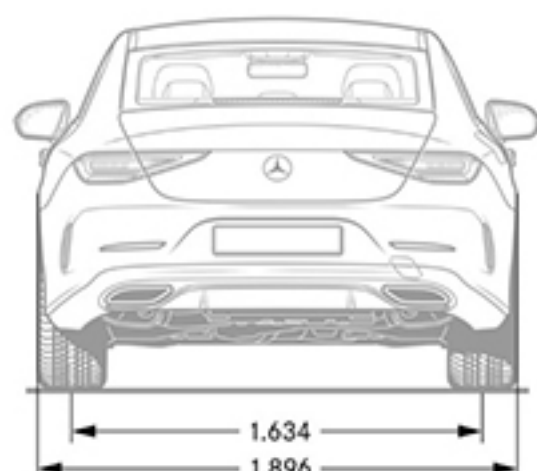

Specifications

CLS450C4

Drivetrain

Transmission	9G-TRONIC 9-Speed Transmission Automatic
Drive Configuration	All-wheel drive
Transmission Speeds	9

Engine

Engine Configuration	3.0L inline-6 turbo Mild-Hybrid engine
ICE Power (hp)	362 hp
Torque (lb-ft)	369 lb-ft
Compression Ratio	10.5 : 1
Fuel Requirement (Octane)	91
Fuel Tank Size (gallons)	21.1
Displacement (cc)	2,999

Performance

Acceleration 0-60 mph (sec)	4.5
EQ Boost Starter Generator (hp)	21
Top Speed (mph)	130

Fuel Economy

Fuel Economy (Cty/Hwy/Comb)	TBD

Exterior Dimensions

Vehicle Length (in.)	196.4
Vehicle Height (in.)	56.3
Vehicle Width w/ exterior mirrors (in.)	81.5
Wheelbase (in.)	115.7
Curb Weight (lbs)	TBD
Track Width Front/Rear (in.)	63.8/64.1

Interior Dimensions

Cargo Capacity	11.92