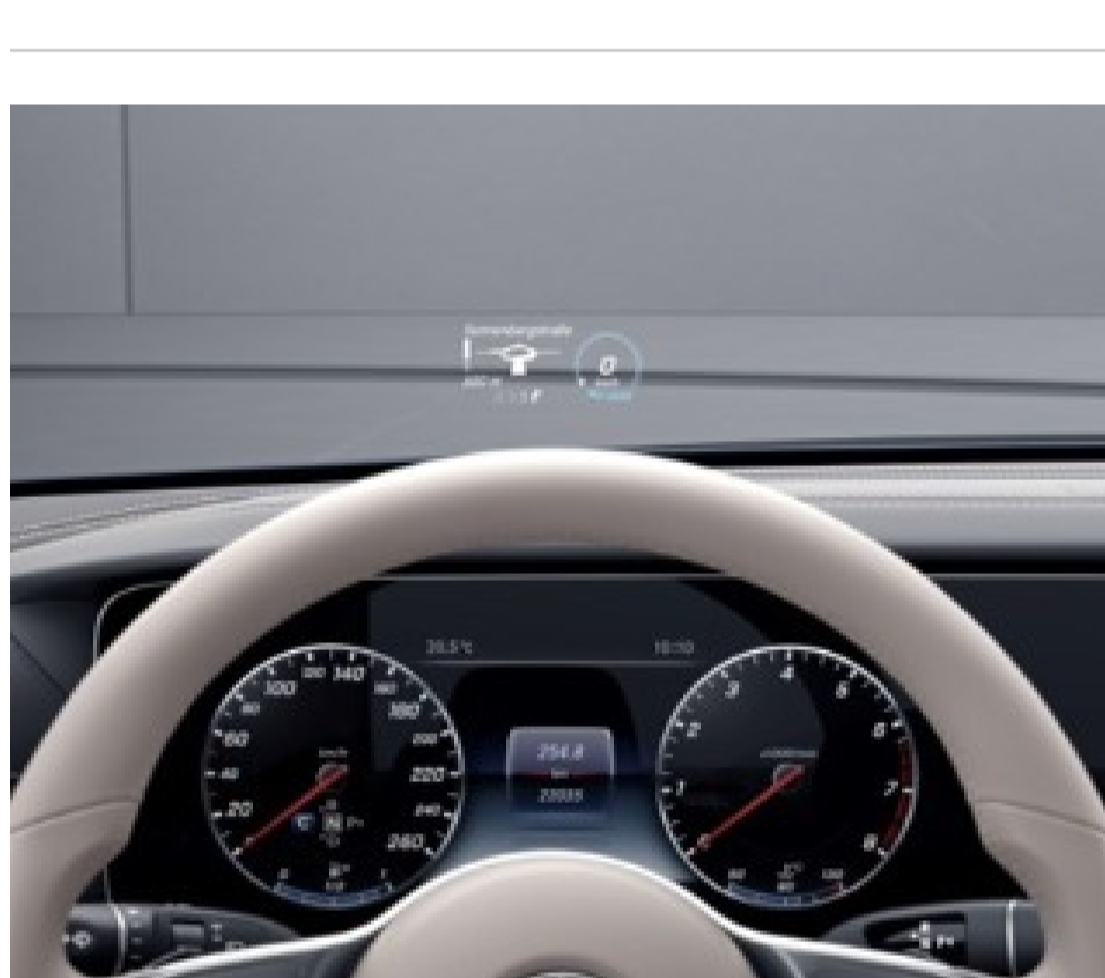

Head-Up Display (463)

The Head-Up Display at a glance:

- Key driver information at a glance (e.g. navigation tips, incoming calls, speed, settings for cruise control, assistance system messages) without the driver having to take their eyes off the road
- Projection of a virtual image measuring approx. 8.3 x 2.8 inches into the driver's field of vision, which appears to float around 78.7 inches in front
- Presentation of information in high-resolution and in color, making it clearly legible even on sunny days and at night
- Height position of the image, brightness and displayed content can be changed individually via a menu in the instrument cluster