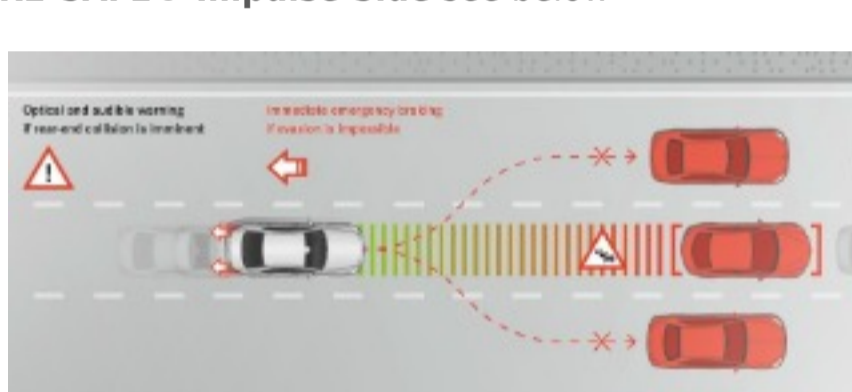

Options In Detail

Steering Wheels

Multifunction steering wheel (L2B)

Standard

- Newly redesigned 3-spoke multifunction steering wheel in nappa leather
- Touch Control Buttons for direct control of the instrument cluster and to control the functions of the multimedia system
- Steering wheel shift paddles in the steering wheel color
- Optional Active Distance Assist DISTRONIC® or standard cruise control is controlled via steering wheel-mounted controls

Multifunctional sports steering wheel (L5C)

Optional

Requires AMG Line (DG3)
N/A with heated steering wheel (443) or Warmth and Comfort Package (DB0)

- Elegant 3-spoke multifunction steering wheel design, flattened bottom section with a particularly compact, and extremely sporty look/feel
- Shift paddles in a fine electroplated finish

Heated Steering Wheel (443)

Option Price: $250

Requires L3B

- On cold days, the heated 3-spoke steering wheel rim very quickly warms the grip area of the steering wheel to around 95°F to ensure pleasantly warm hands.
- The function is switched on and off by turning the control lever for adjusting the multifunction steering wheel.

PRE-SAFE® Sound

PRE-SAFE® Sound

Standard on all CLS models

Part of PRE-SAFE, PRE-SAFE Sound is an acoustic occupant preconditioning system which can reduce the effects of the noise from an accident on the occupants hearing.

- When the PRE-SAFE system recognizes a certain dangerous situation, the onboard sound system plays a brief rushing sound, also known as 'Pink Noise', to precondition the hearing
- The natural reflex mechanism of the stapedius muscle enables the inner ear to rapidly prepare for the accident-induced high pressure sound
- Up to 40% reduction of noise exposure impact

Active Brake Assist

Active Brake Assist (258)