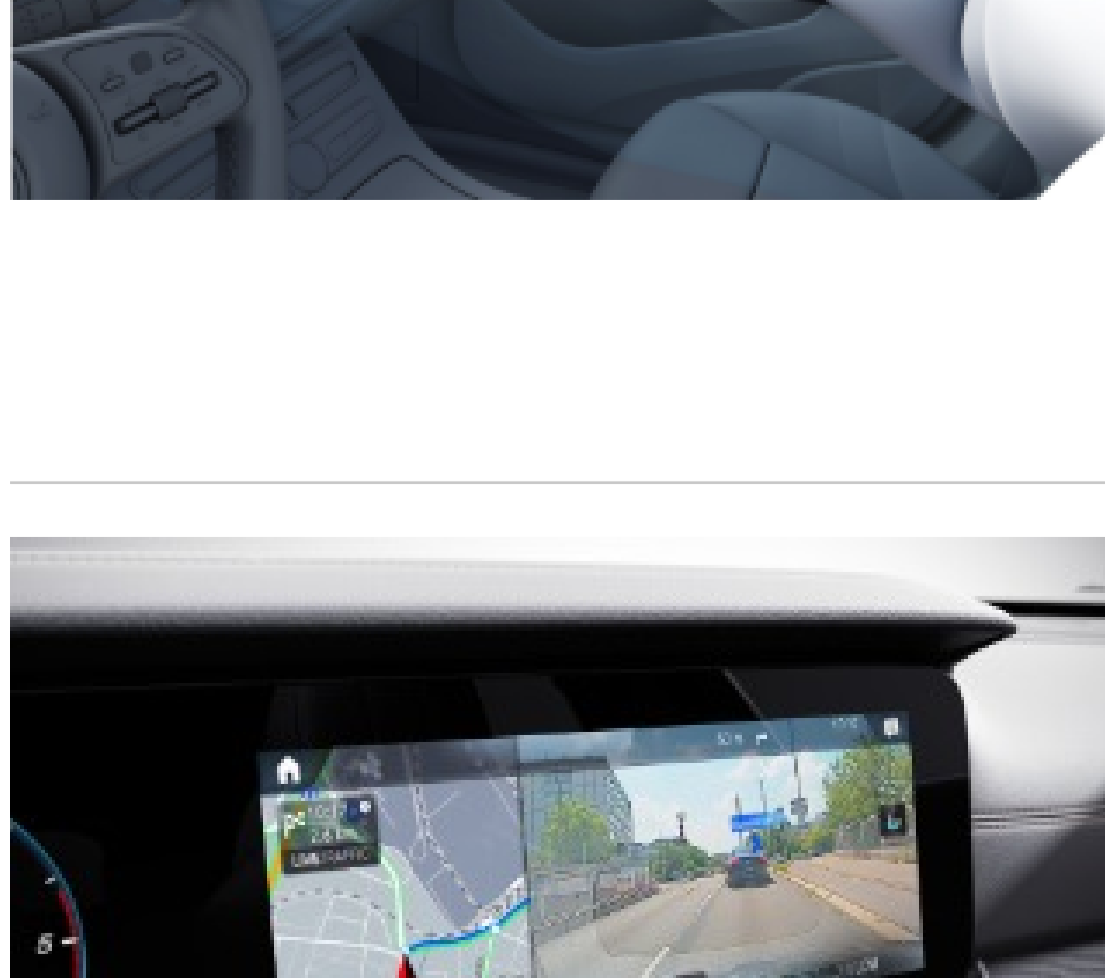

MBUX Augmented Video for Navigation (U19)

To enable you to find your way in complex traffic situations, MBUX connects augmented reality for navigation with the real world. The technology incorporates graphical navigation instructions and traffic information into live images. You can get to your destination quickly, safely and stress-free. A camera in the windscreen films the area in front of the vehicle and this recording runs in the media display. Highlighted, superimposed information such as house numbers and street names facilitate orientation to the destination.