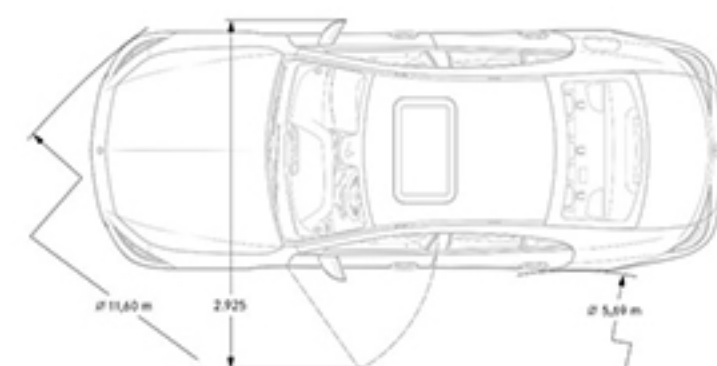

Specifications

CLS450C4

Drivetrain

Transmission	9G-TRONIC 9-Speed Transmission Automatic
Drive Configuration	All-wheel drive
Transmission Speeds	9

Engine

Engine Configuration	3.0L inline-6 turbo Mild-Hybrid engine
ICE Power (hp)	362 hp
Torque (lb-ft)	369 lb-ft
Compression Ratio	10.5 : 1
Fuel Requirement (Octane)	91
Fuel Tank Size (gallons)	21.1
Displacement (cc)	2,999

Performance

Acceleration 0-60 mph (sec)	4.5
EQ Boost Starter Generator (hp)	21
Top Speed (mph)	130

Fuel Economy

Fuel Economy (Cty/Hwy/Comb)	TBD

Exterior Dimensions

Vehicle Length (in.)	196.4
Vehicle Height (in.)	56.3
Vehicle Width w/ exterior mirrors (in.)	81.5
Wheelbase (in.)	115.7
Curb Weight (lbs)	TBD
Track Width Front/Rear (in.)	63.8/64.1

Interior Dimensions

Cargo Capacity	11.92