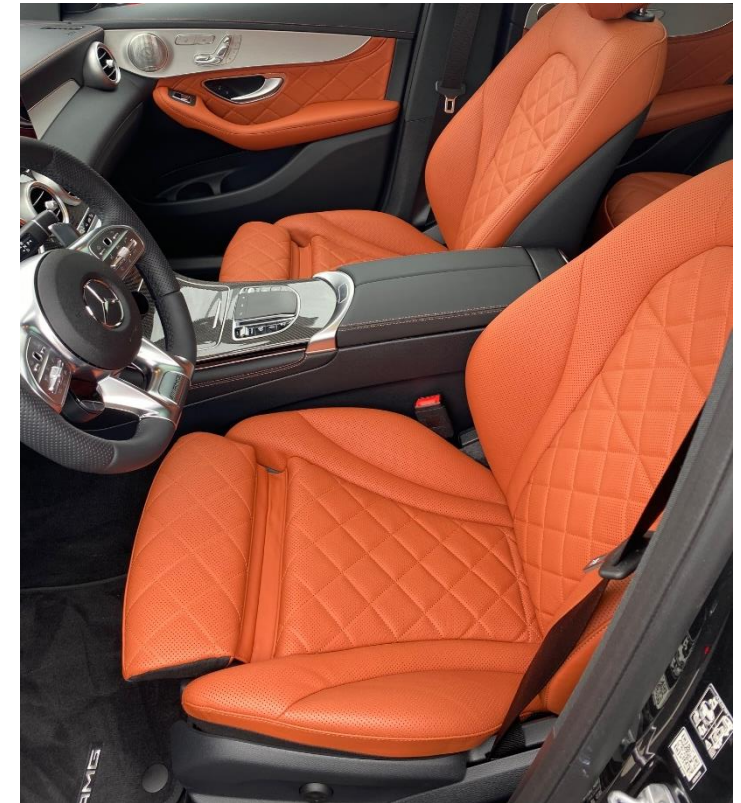

**Interior Upholstery:** *MANUFAKTUR* Amaretto Nappa Leather with Amaretto Contrast Stitching

**Paint:** Obsidian Black (197)

**Interior Upholstery:** *MANUFAKTUR* Sand/Black Two-Tone Nappa Leather

**Paint:** Obsidian Black (197)