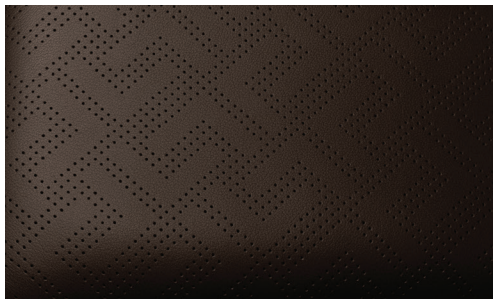

Interior

For more information, contact Sam Locricchio at 313.845.8675 or slocric1@lincoln.com.