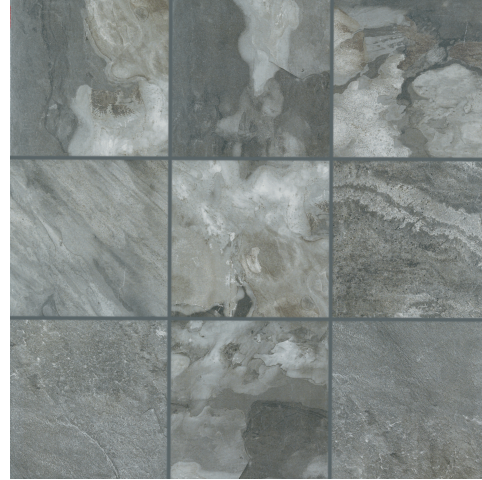

BELLISTO

PORCELAIN TILE

MOHAWK
PORTICO COLLECTION

BELLISTO

MOHAWK
PORTICO COLLECTION

FEATURES AND BENEFITS OF BELLISTO

- Certified Porcelain
- Reveal Imaging™ delivers crisp and clearly unique visual
- DCOF \geq 0.42
- Made In USA

BELLISTO PORCELAIN FLOOR

CARLSBAD BEIGE
T826P-VS15

LINVILLE GREY
T826P-VS17

FANTASY EMBER
T826P-VS16

FORTROCK MULTICOLOR
T826P-VS18

SPECIFICATIONS

- Available in 20"x 20", 13"x 20", 13"x13", 6 1/2"x 6 1/2" floor tile size, 3" x 13" bullnose and 2" x4" Brick Joint Mosaic
- V4 Random Variation