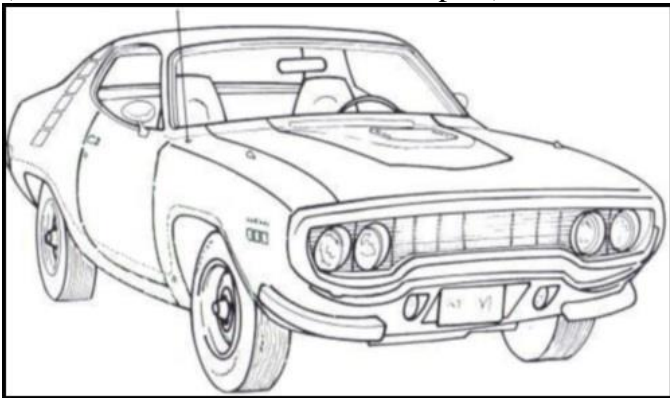

1972 Plymouth Satellite Sebring Plus

Paint Top Inter. Engine/Trans
GB5-True Blue White ? 400-4 / Auto
(www.roadrunnernest.com forum post)

Picture by: Tyler H.

1972 Plymouth Satellite Sebring Plus

Paint Top Inter. Engine/Trans
HB1-Blue Sky White Blue 318-2 / Auto
(www.roadrunnernest.com forum post)