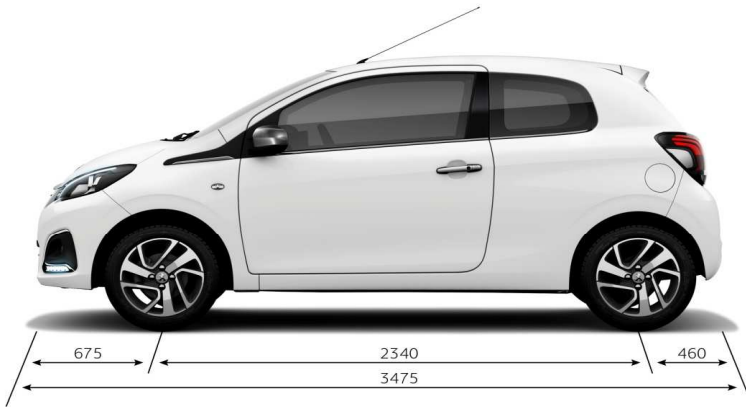

7.2 KNOW EVERYTHING ABOUT YOUR 108 - Dimensions

Exterior Dimensions (mm)