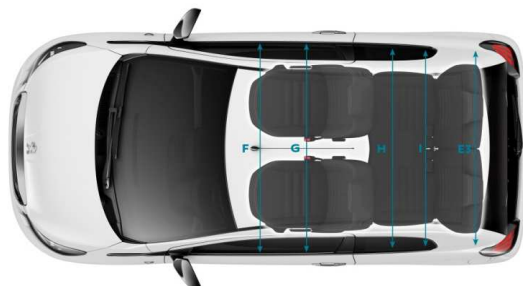

Interior Dimensions (mm)