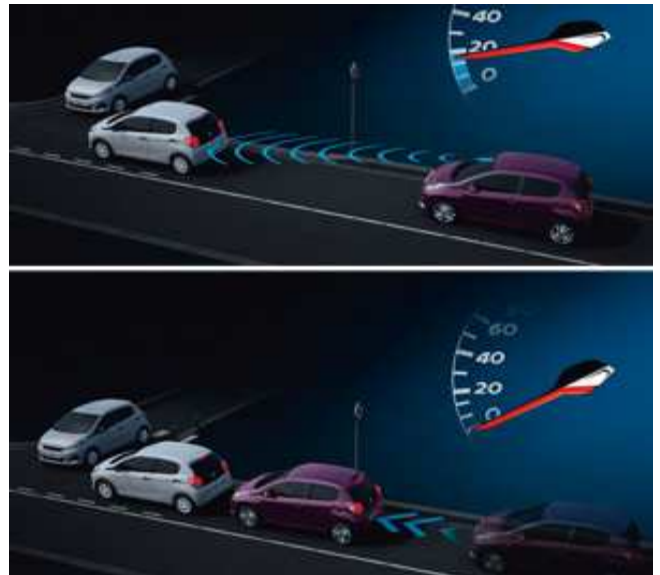

PURETECH

Colour Reversing Camera

Even in tight city spaces, parking is a doddle with the **colour reversing camera** in 108. It's triggered automatically when you shift into reverse, and an image of what's behind you is displayed on the screen, helping you to reverse safely in any situation. Available as standard on Allure level and above.

Lane Departure Warning System

The **Lane Departure Warning System** uses lane marker recognition to detect the white lines on well-maintained roads. It operates at speeds of more than 30 mph and urges the driver to avoid lane departure via an audible signal and warning light. Available as an option on Allure, Collection and GT Line level.

Active City Brake

Active City Brake is a new technology which makes it possible to avoid an accident or reduce its severity if the driver fails to react. It works in urban conditions at speeds of less than 20 mph. A short range sensor is fitted to the top of the windscreen and can detect other vehicles that are driving in the same direction or stationary. This will automatically trigger an emergency brake to stop the vehicle and avoid a collision entirely or limit the consequences of an accident by reducing the speed of impact. Available as an option on Allure, Collection and GT Line level.