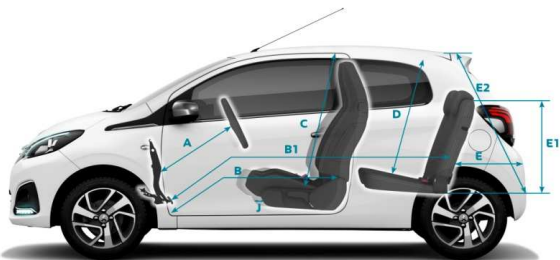

Interior Dimensions (mm)