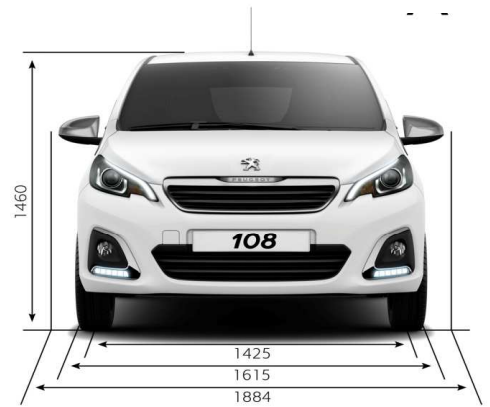

7.2 KNOW EVERYTHING ABOUT YOUR 108 - Dimensions

Exterior Dimensions (mm)