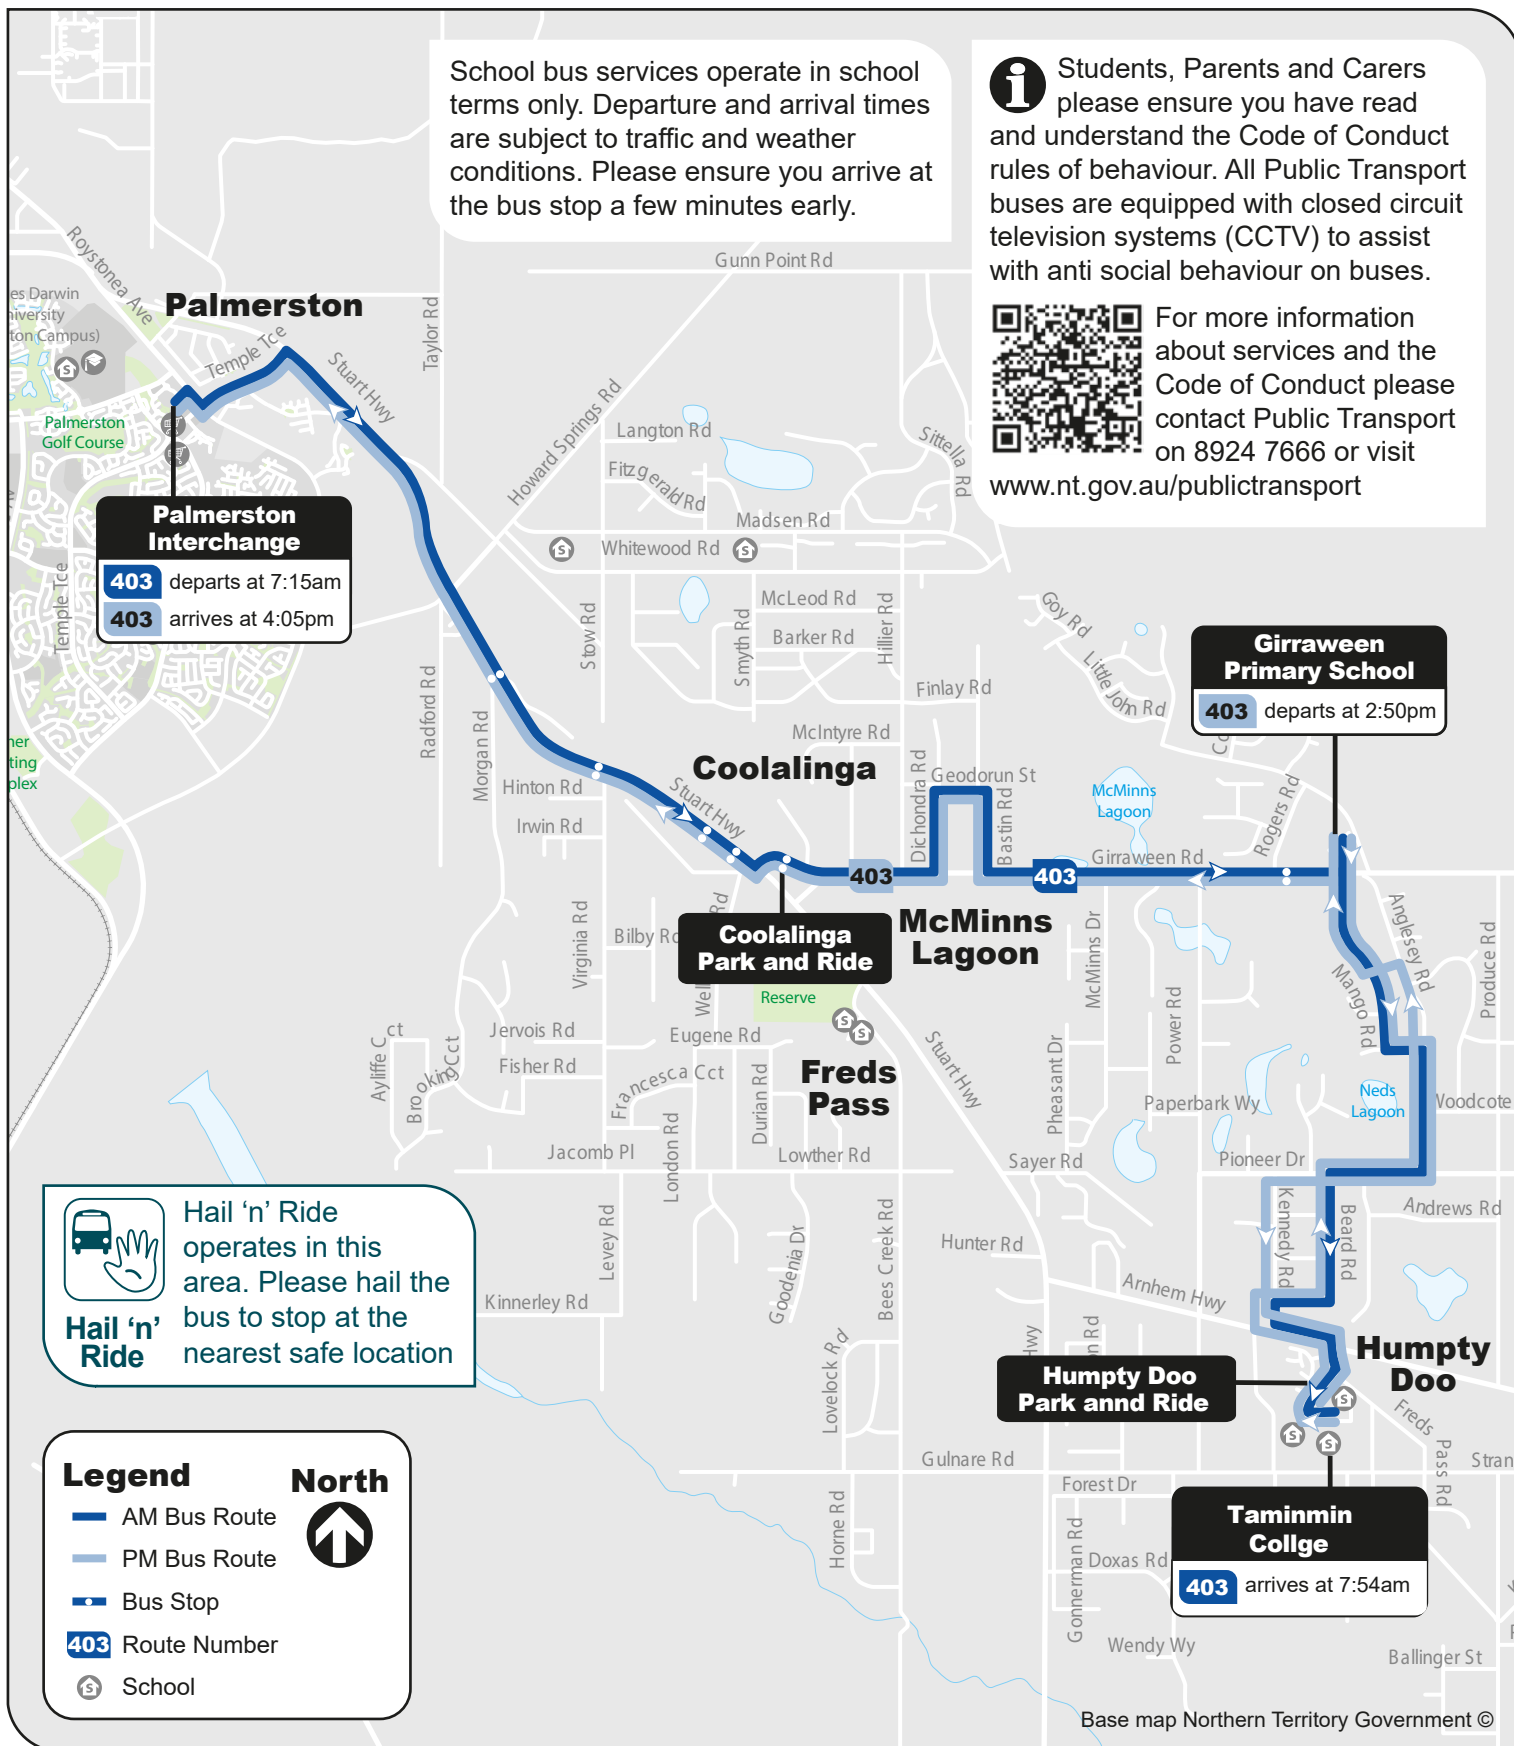

403

Girraween Primary School / Taminmin College Bus Service

AM Service

403 Palmerston Interchange to Girraween Primary School and Taminmin College via Coolalinga Park and Ride

PM Service

403 Girraween Primary School to Palmerston Interchange via Taminmin College and Coolalinga Park and Ride

School bus services operate in school terms only. Departure and arrival times are subject to traffic and weather conditions. Please ensure you arrive at the bus stop a few minutes early.

i Students, Parents and Carers please ensure you have read and understand the Code of Conduct rules of behaviour. All Public Transport buses are equipped with closed circuit television systems (CCTV) to assist with anti social behaviour on buses.

For more information about services and the Code of Conduct please contact Public Transport on 8924 7666 or visit www.nt.gov.au/publictransport

Hail 'n' Ride

Hail 'n' Ride operates in this area. Please hail the bus to stop at the nearest safe location

Legend

- AM Bus Route
- PM Bus Route
- Bus Stop
- 403** Route Number
- School

North