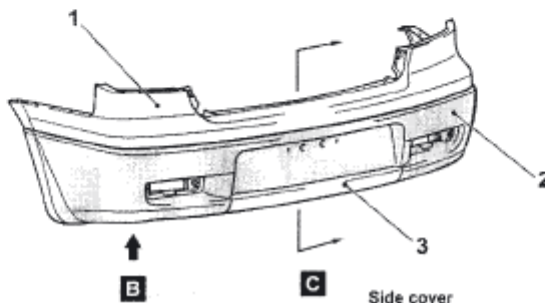

Rear bumper

MITSUBISHI	
1	BODY COLOR
2	CMH18015 (Medium Argent)
3	AC11169 (Silver)