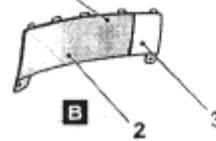

BODY COLOURING

Front bumper

Rear bumper

Side cover

MITSUBISHI	
	
1	BODY COLOR
2	CMH18015 (Medium Argent)
3	AC11169 (Silver)

DOOR SASH, WHEELHOUSE

MITSUBISHI	
	
1	Lustrous Black (AC10790)
2	Black (AC10657)

RELATED COLOURS / ANBAUTEILFARBTOENE