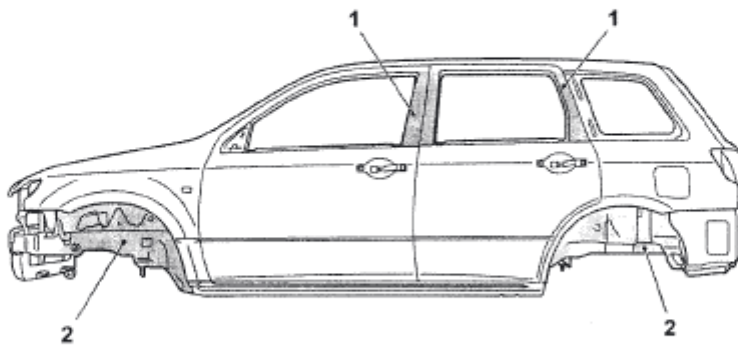

BODY COLOURING

Front bumper

Rear bumper

Side cover

MITSUBISHI	
	
1	BODY COLOR
2	CMH18015 (Medium Argent)
3	AC11169 (Silver)

DOOR SASH, WHEELHOUSE

MITSUBISHI	
	
1	Lustrous Black (AC10790)
2	Black (AC10657)

RELATED COLOURS / ANBAUTEILFARBTOENE