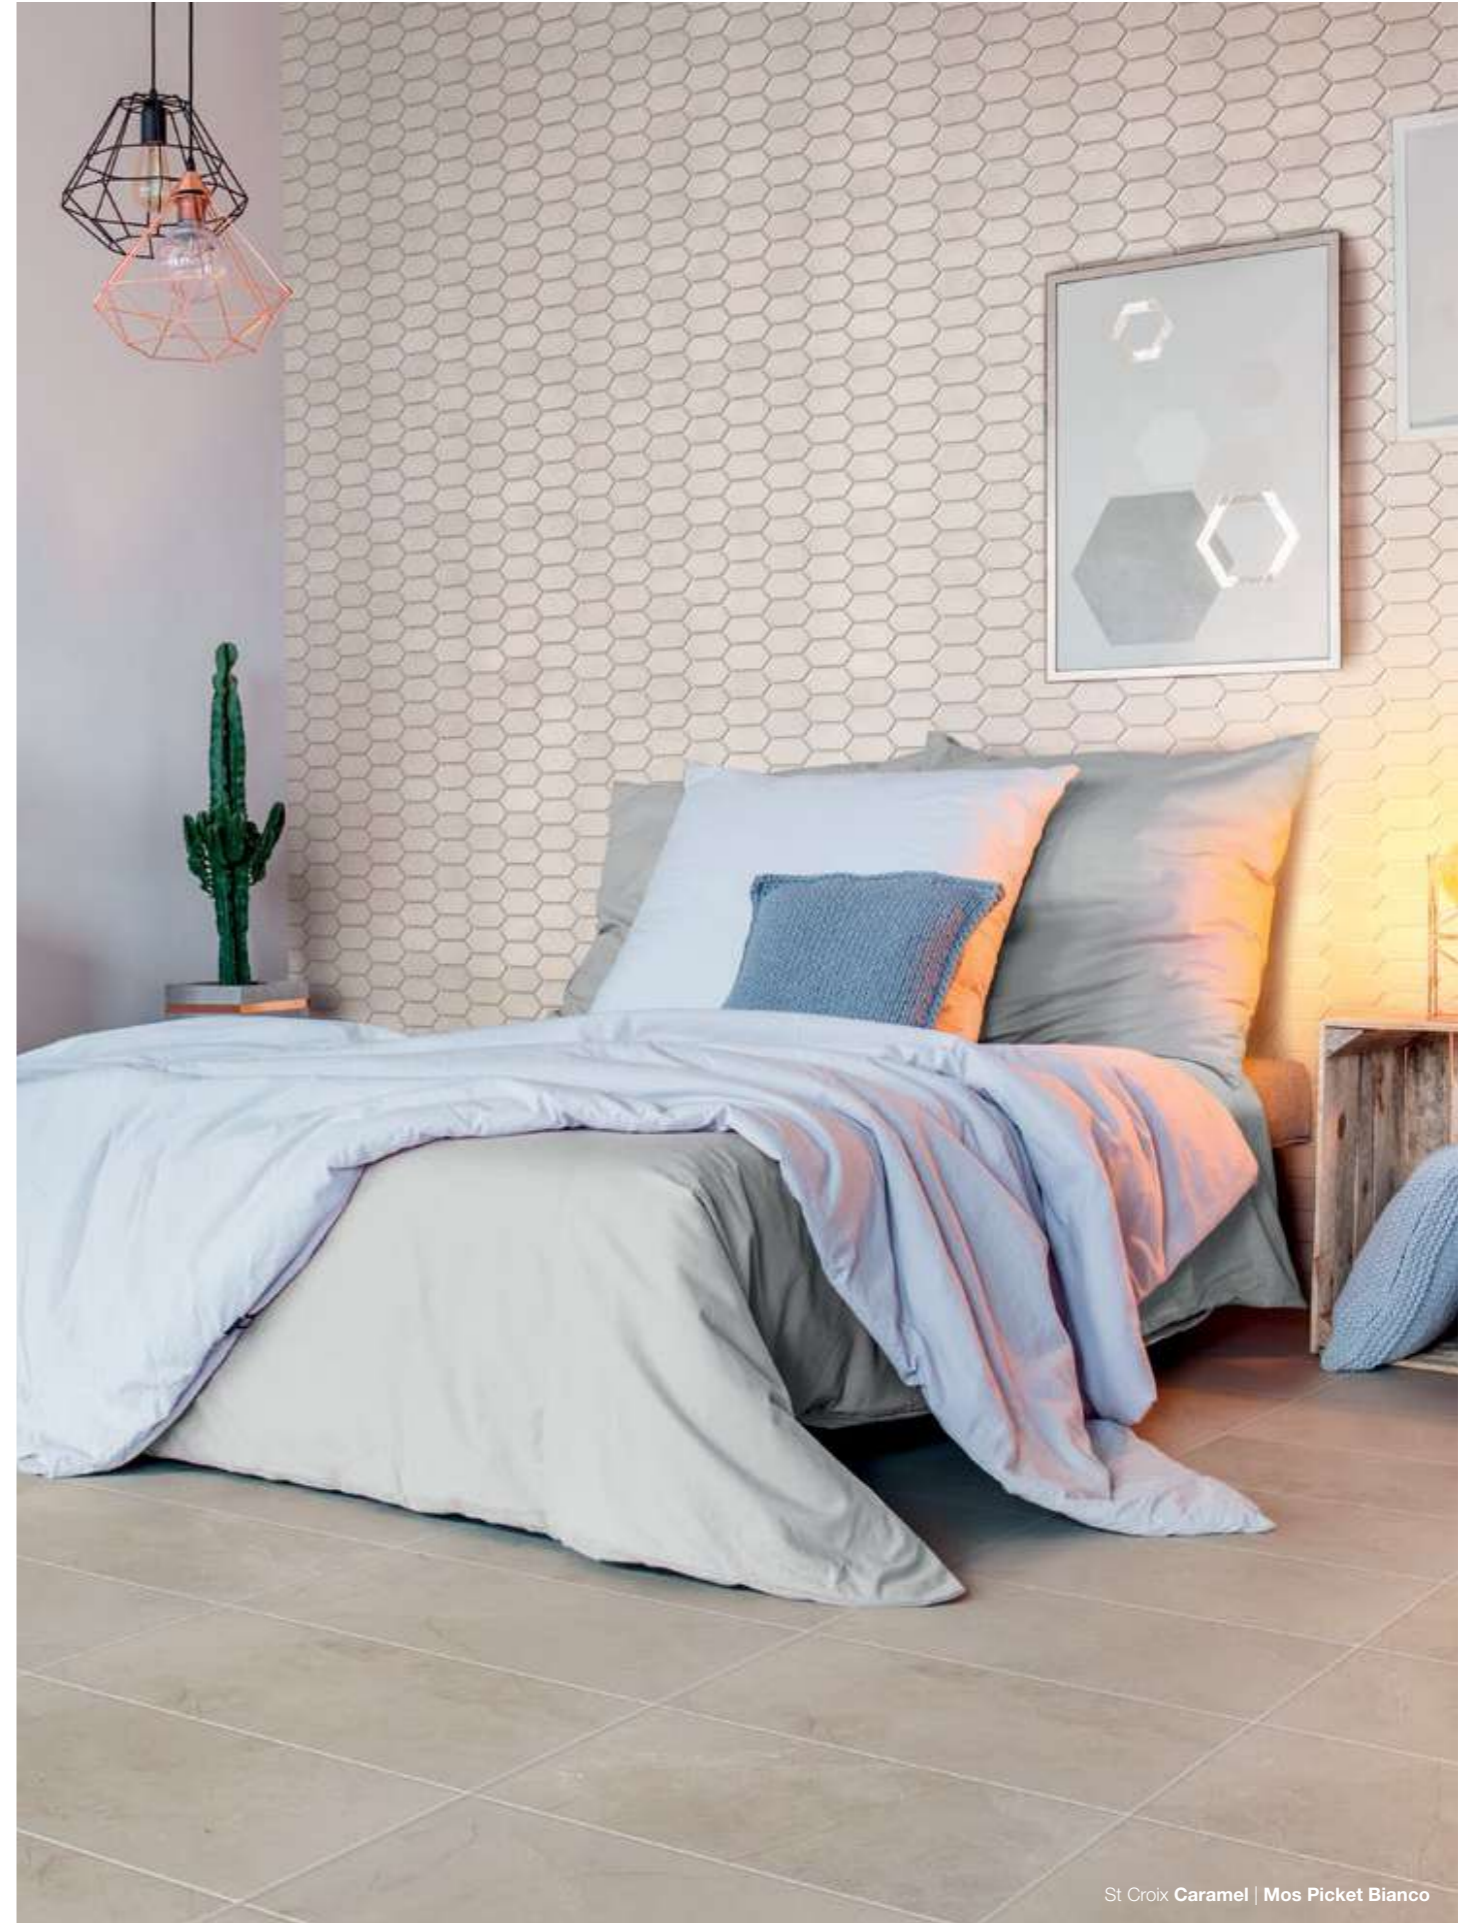

St Croix Caramel | Mos Picket Bianco