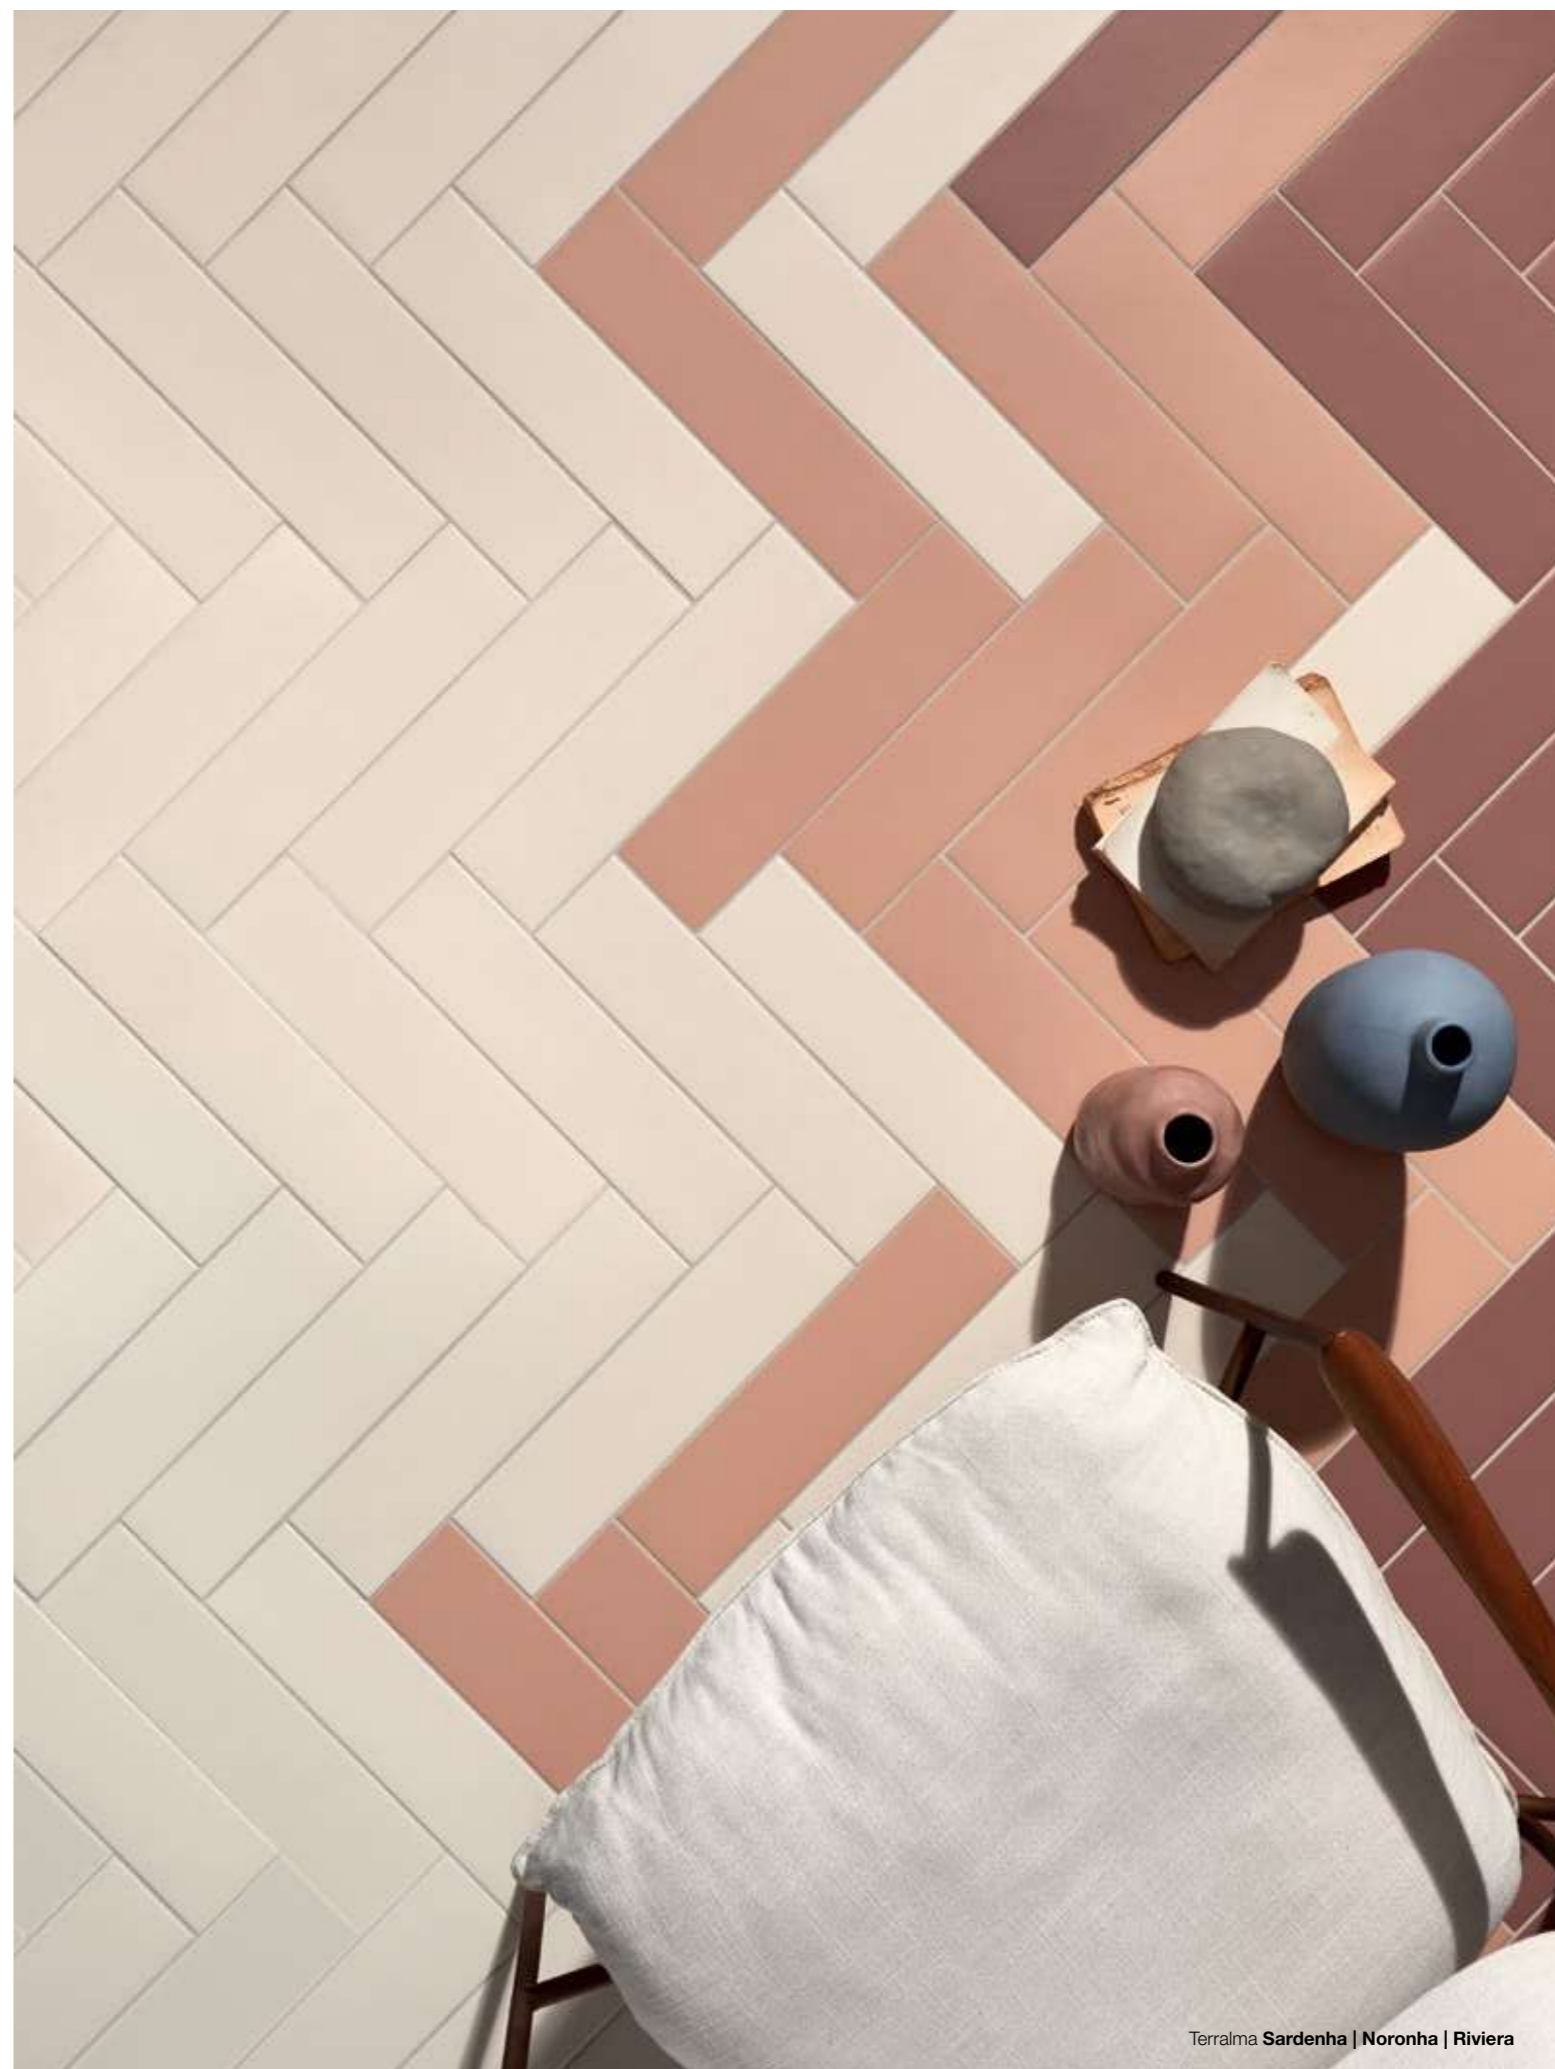

TERRALMA

The Terralma Collection is an embodiment of the earth's essence, crafted with a deep appreciation for the raw, natural beauty of materials. With a dynamic color palette inspired by nature, this collection offers a range of stunning tones that complement each other perfectly, providing endless possibilities to create spaces with a truly earthen feel. Whether you're looking to adorn your walls or floors, the Terralma Collection is designed to bring a distinctive touch of the earth to any space, adding a touch of natural beauty and authenticity that is sure to impress.

La colección Terralma es una encarnación de la esencia de la tierra, creada con una profunda apreciación por la belleza cruda y natural de los materiales. Con una paleta de colores dinámica inspirada en la naturaleza, esta colección ofrece una variedad de tonos impresionantes que se complementan perfectamente entre sí, proporcionando infinitas posibilidades para crear espacios con un verdadero ambiente terrestre. Ya sea que esté buscando adornar sus paredes o pisos, la colección Terralma está diseñada para aportar un toque distintivo de la tierra a cualquier espacio, añadiendo una pizca de belleza y autenticidad natural que seguramente impresionará.