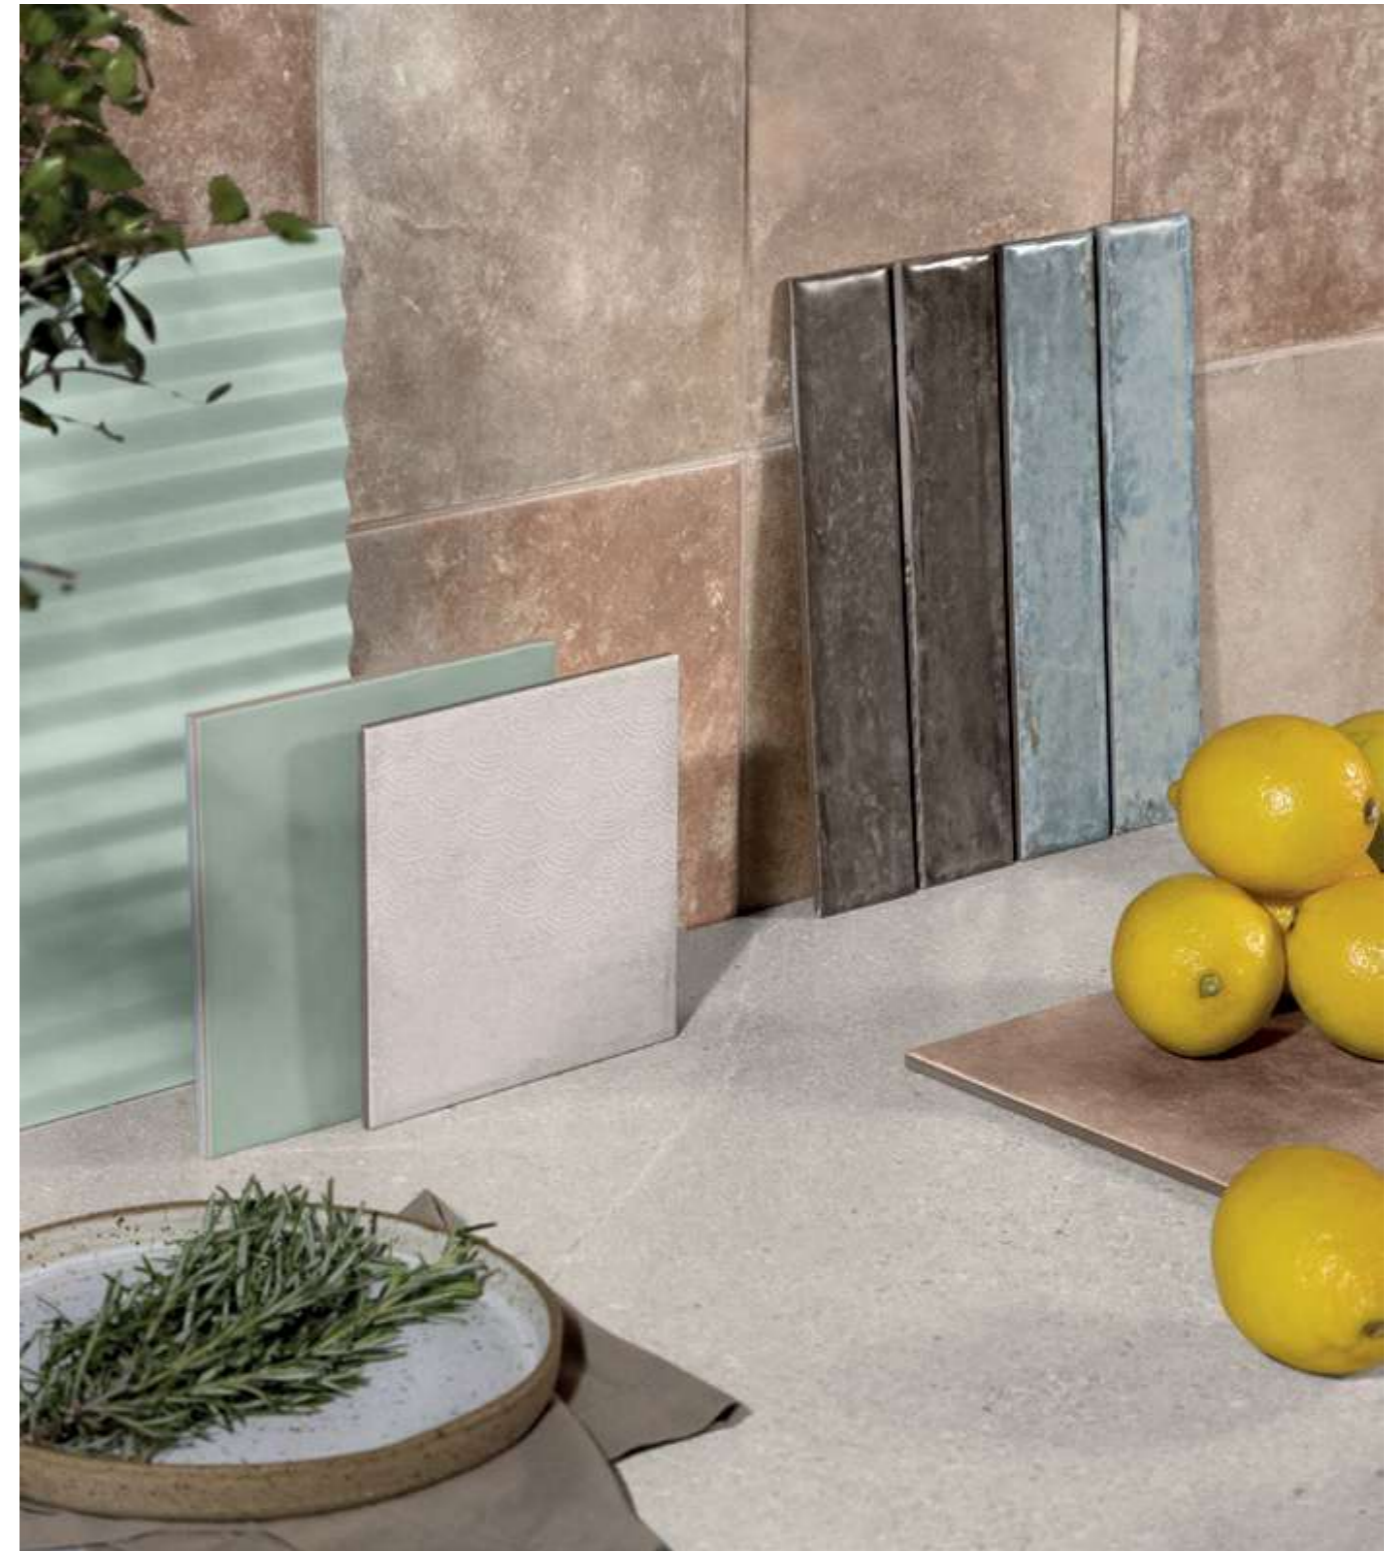

Betula Escura Origens	Forest Sequoia Mix	Intermix Obsidian	Oh!Take Heaven	Salt Lake Winter	Sandwaves Dark	Terralma Bora Bora	Terralma Bora BoraLiner
12x36 MATTE RECT	8x40 NAT PRESSED	5.7x 5.7 GLOSSY PRESSED	48x48 NAT RECT	8x8 MATTE PRESSED	12x24 NAT PRESSED	3x14 NAT PRESSED	3/5x14 GLOSSY PRESSED