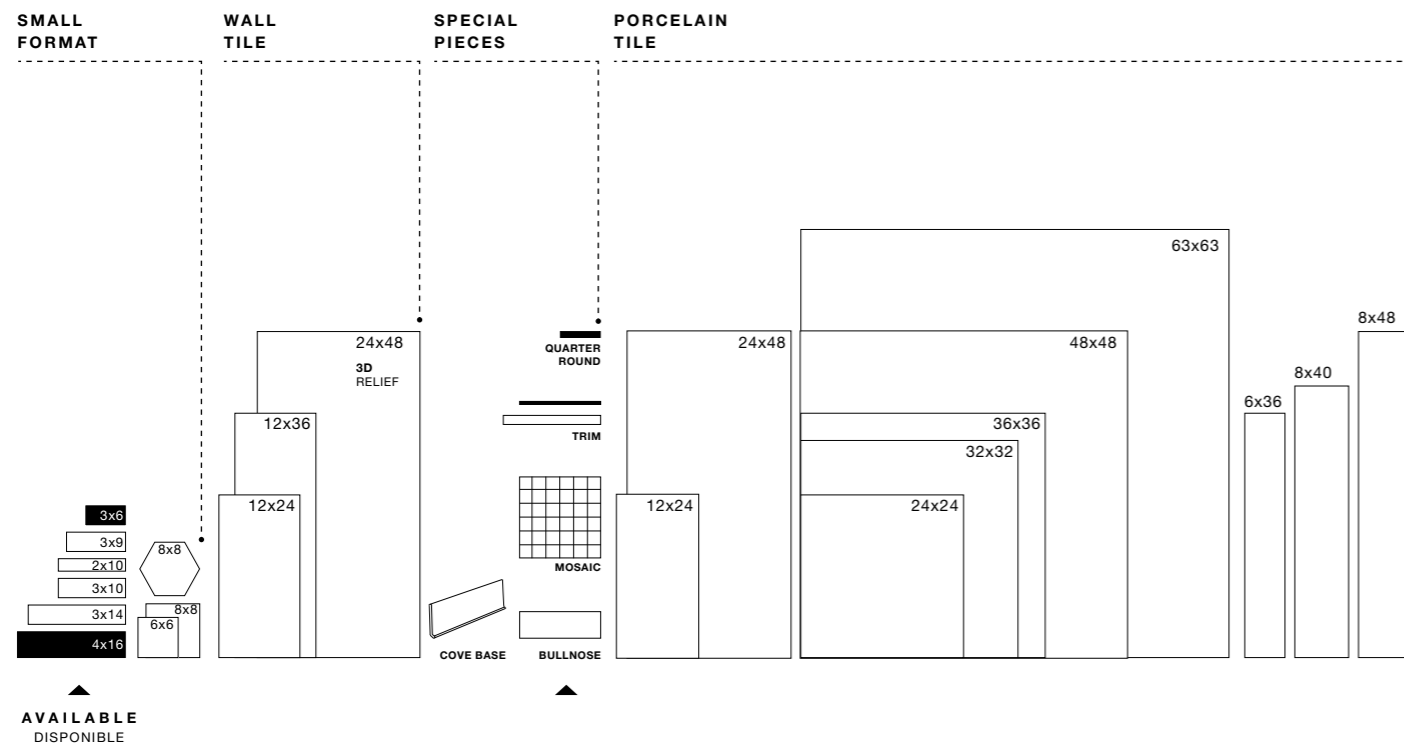

DISCOVER OUR SIZE OFFERING AT A GLANCE. FIND THE PERFECT SOLUTION FOR YOUR PROJECT WITH A QUICK LOOK AT OUR SIZE GUIDE TO FIND ALL SHAPES, SURFACES AND EDGE FINISHES AVAILABLE IN EACH COLLECTION.

DESCUBRE NUESTRA OFERTA DE TAMAÑOS DE UN VISTAZO. ENCUENTRA LA SOLUCIÓN PERFECTA PARA TU PROYECTO CON UN RÁPIDO VISTAZO A NUESTROS TAMAÑOS. GUÍA PARA ENCONTRAR TODAS LAS FORMAS, SUPERFICIES Y ACABADOS DE BORDE DISPONIBLES EN CADA COLECCIÓN.

AVAILABLE SIZES FORMATOS DISPONIBLES