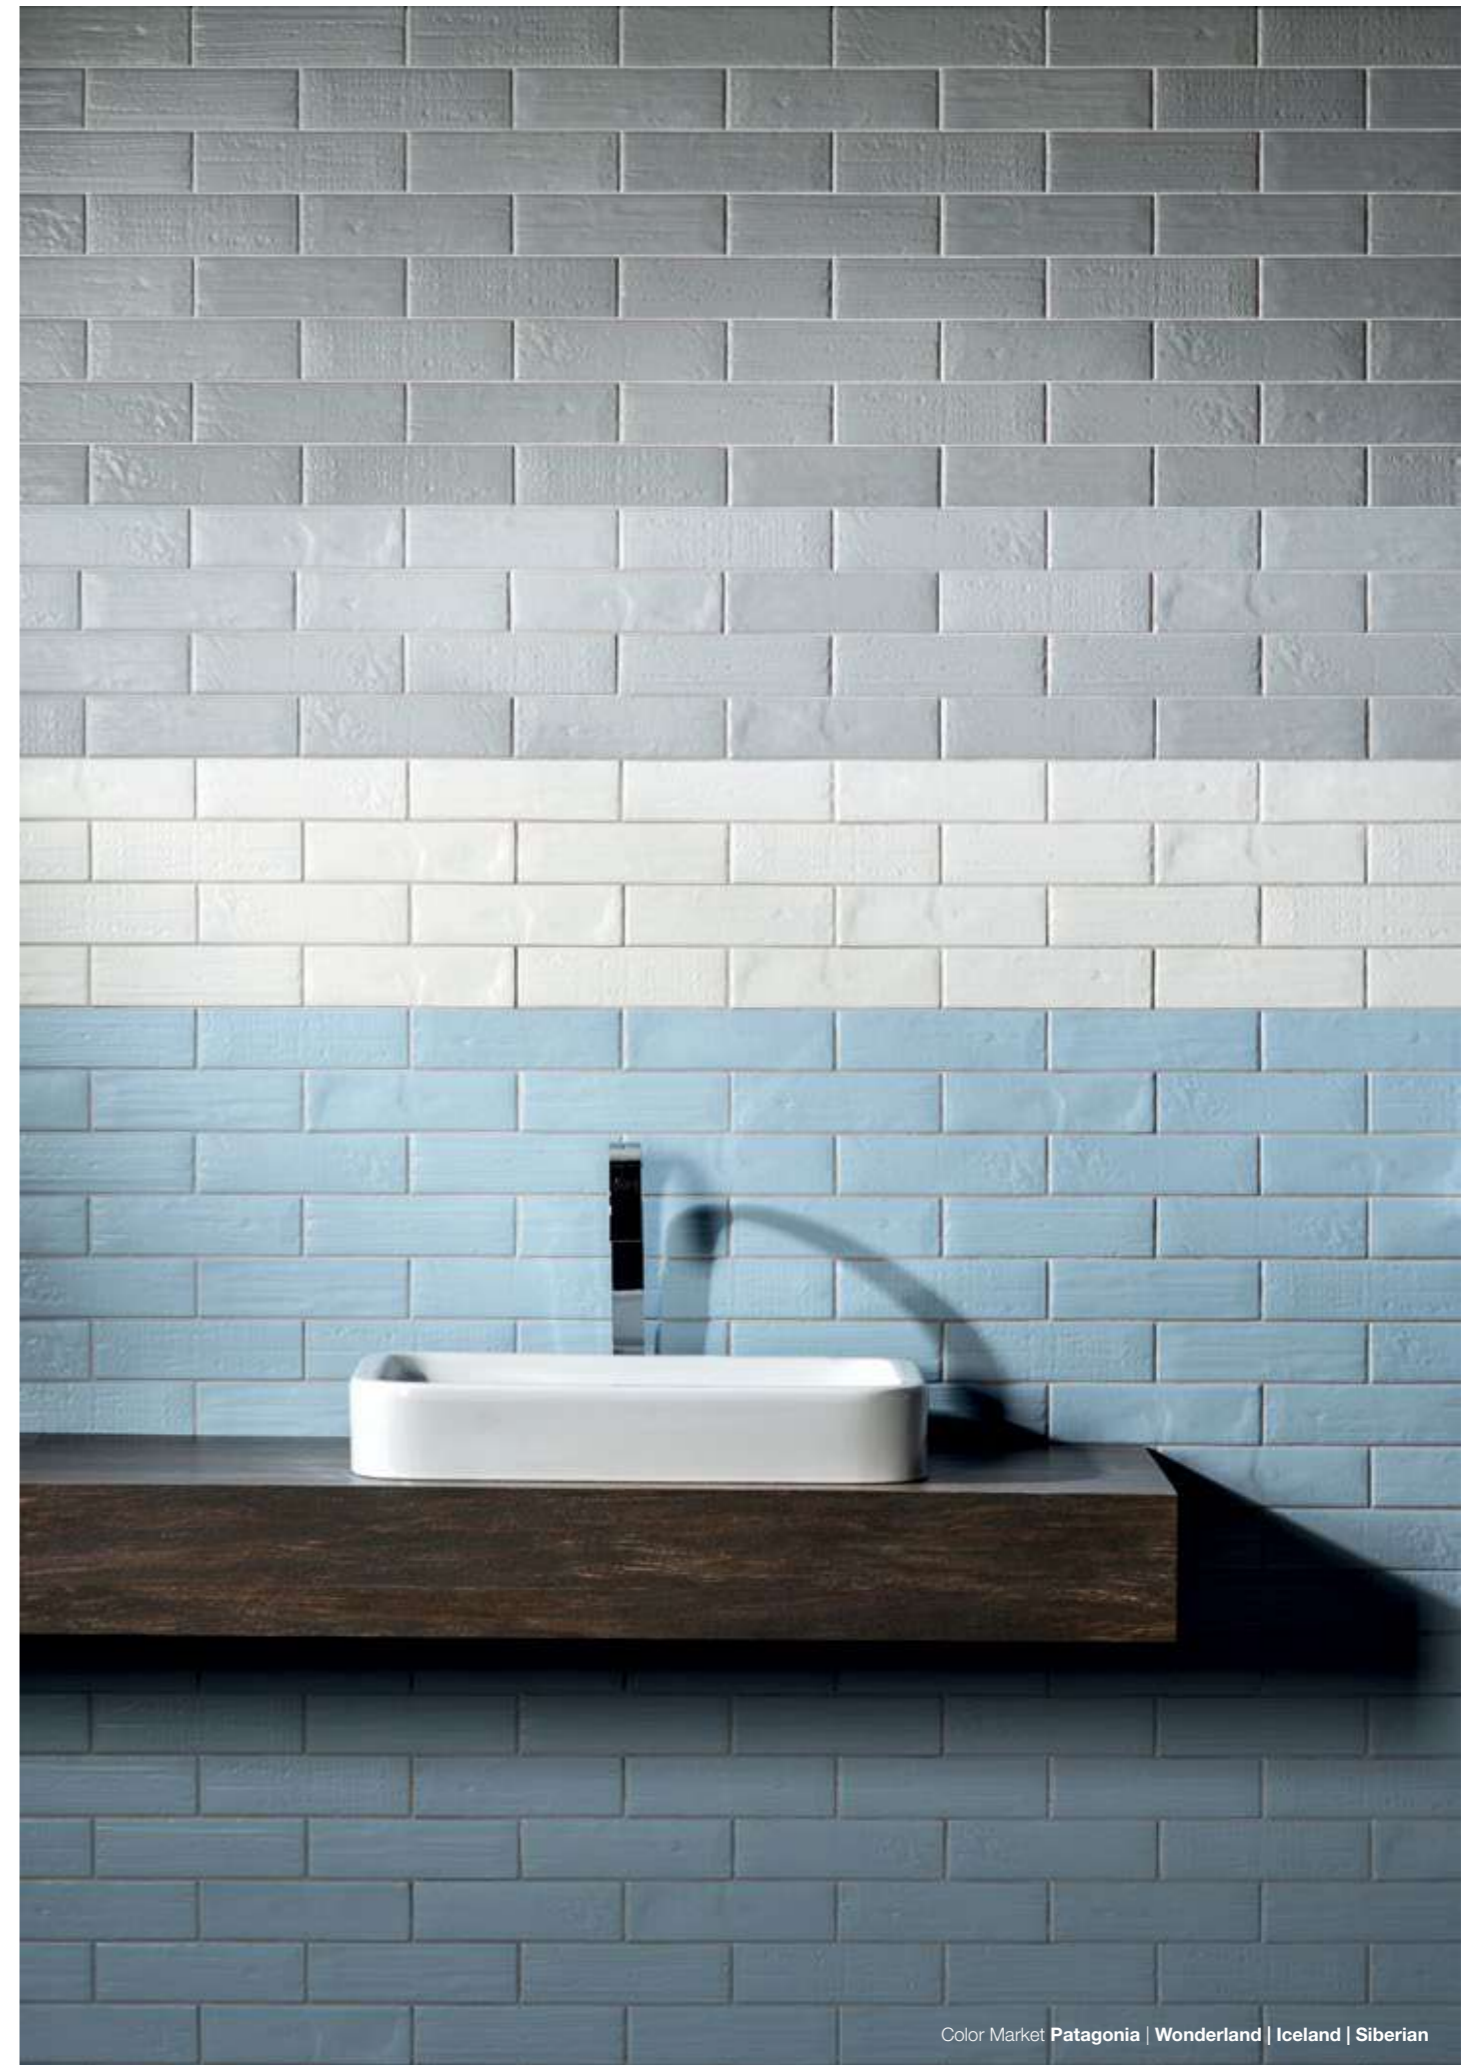

COLOR MARKET

Every inspiration has a color and creating an inspiring palette is the concept of Color Market. Color with essence, meaning, history and tailored for interior design.

The classic English brick is the basis of color. Surface molded by hand that has been exposed to weather over the centuries undergoes a transformation through painting. Colors have gone through a transformation along the creative process, White colors gained polar shades, green shades translated landscapes and flavors, yellow shades are filled with personality and attitude, and much more to inspire you.

Cada inspiración tiene un color y crear una paleta de colores inspiradora es el concepto de Color Market. Color con esencia, significado, historia y adaptado para el diseño de interiores.

El ladrillo inglés clásico es la base del color. La superficie moldeada a mano que ha sido expuesta al clima durante siglos sufre una transformación a través de la pintura.

Los colores han pasado por una transformación durante el proceso creativo, los colores blancos adquirieron tonos polares, los tonos verdes traducen paisajes y sabores, los tonos amarillos están llenos de personalidad y actitud, y mucho más para inspirarte.