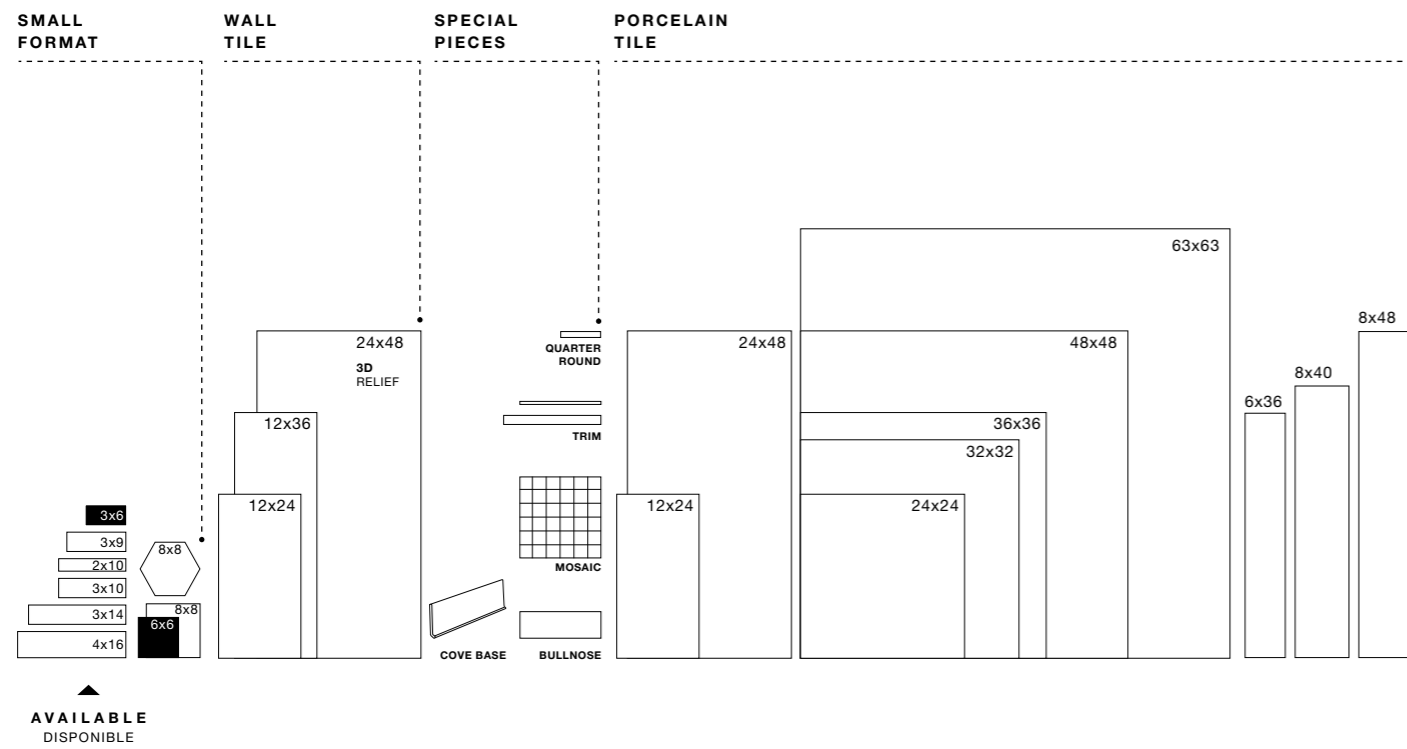

GOUACHE

DISCOVER OUR SIZE OFFERING AT A GLANCE. FIND THE PERFECT SOLUTION FOR YOUR PROJECT WITH A QUICK LOOK AT OUR SIZE GUIDE TO FIND ALL SHAPES, SURFACES AND EDGE FINISHES AVAILABLE IN EACH COLLECTION.

DESCUBRE NUESTRA OFERTA DE TAMAÑOS DE UN VISTAZO. ENCUENTRA LA SOLUCIÓN PERFECTA PARA TU PROYECTO CON UN RÁPIDO VISTAZO A NUESTROS TAMAÑOS. GUÍA PARA ENCONTRAR TODAS LAS FORMAS, SUPERFICIES Y ACABADOS DE BORDE DISPONIBLES EN CADA COLECCIÓN.

AVAILABLE SIZES FORMATOS DISPONIBLES