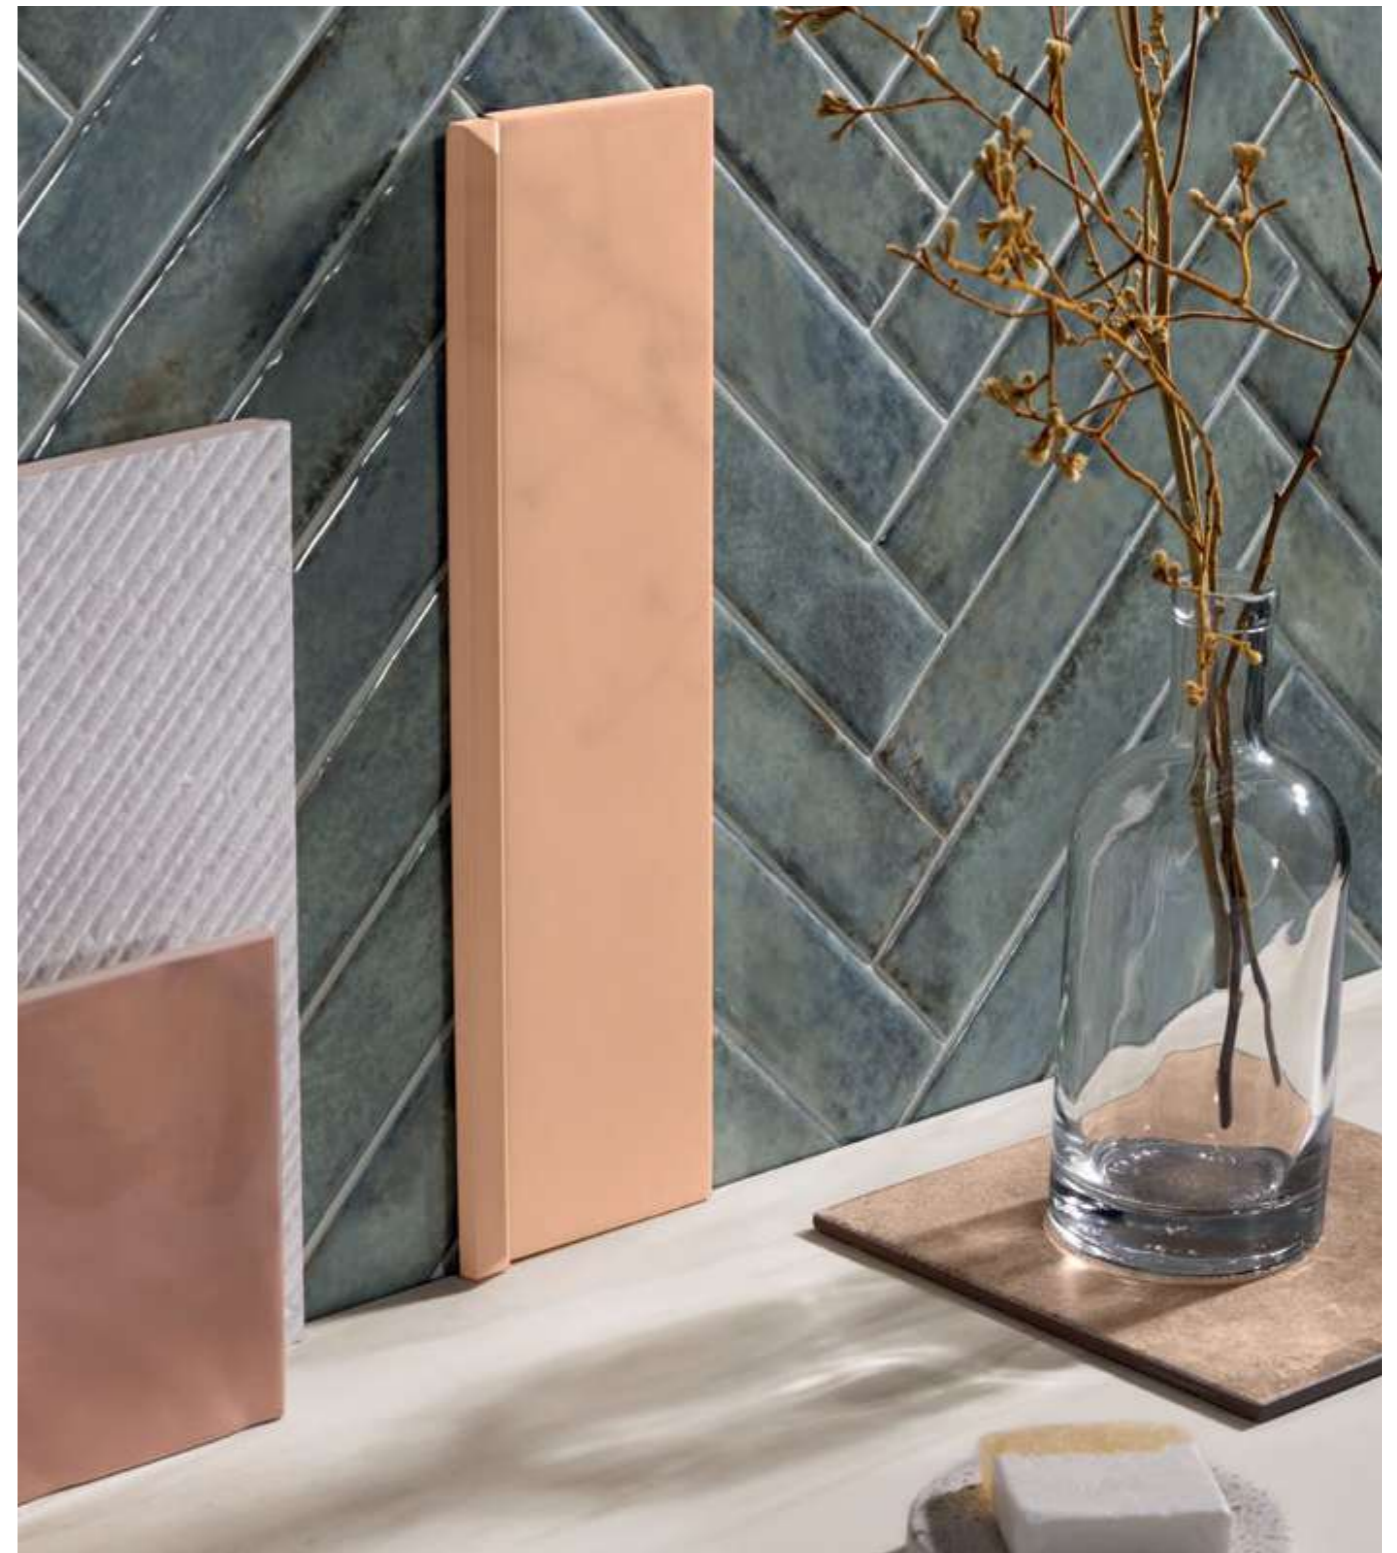

MOODBOARDS

Ageless	Gouache	Organic Clay	Organic Clay	Organic Clay	Salt Lake	Terralma	Terralma	Wall Mosaic
Michelangelo	Flamant	Mercury	Sand	Steam	Summer	Sardenha	Sardenha Liner	Vic Cristal
48x48 NAT RECT	6x6 GLOSSY PRESSED	2x10 MATTE PRESSED	2x10 MATTE PRESSED	2x10 MATTE PRESSED	8x8 MATTE PRESSED	3x14 NAT PRESSED	3/5x14 GLOSSY PRESSED	12x36 NAT RECT

Ageless	Gouache	Organic Clay	Organic Clay	Organic Clay	Salt Lake	Terralma	Terralma	Wall Mosaic
Michelangelo	Flamant	Mercury	Sand	Steam	Summer	Sardenha	Sardenha Liner	Vic Cristal
48x48 NAT RECT	6x6 GLOSSY PRESSED	2x10 MATTE PRESSED	2x10 MATTE PRESSED	2x10 MATTE PRESSED	8x8 MATTE PRESSED	3x14 NAT PRESSED	3/5x14 GLOSSY PRESSED	12x36 NAT RECT