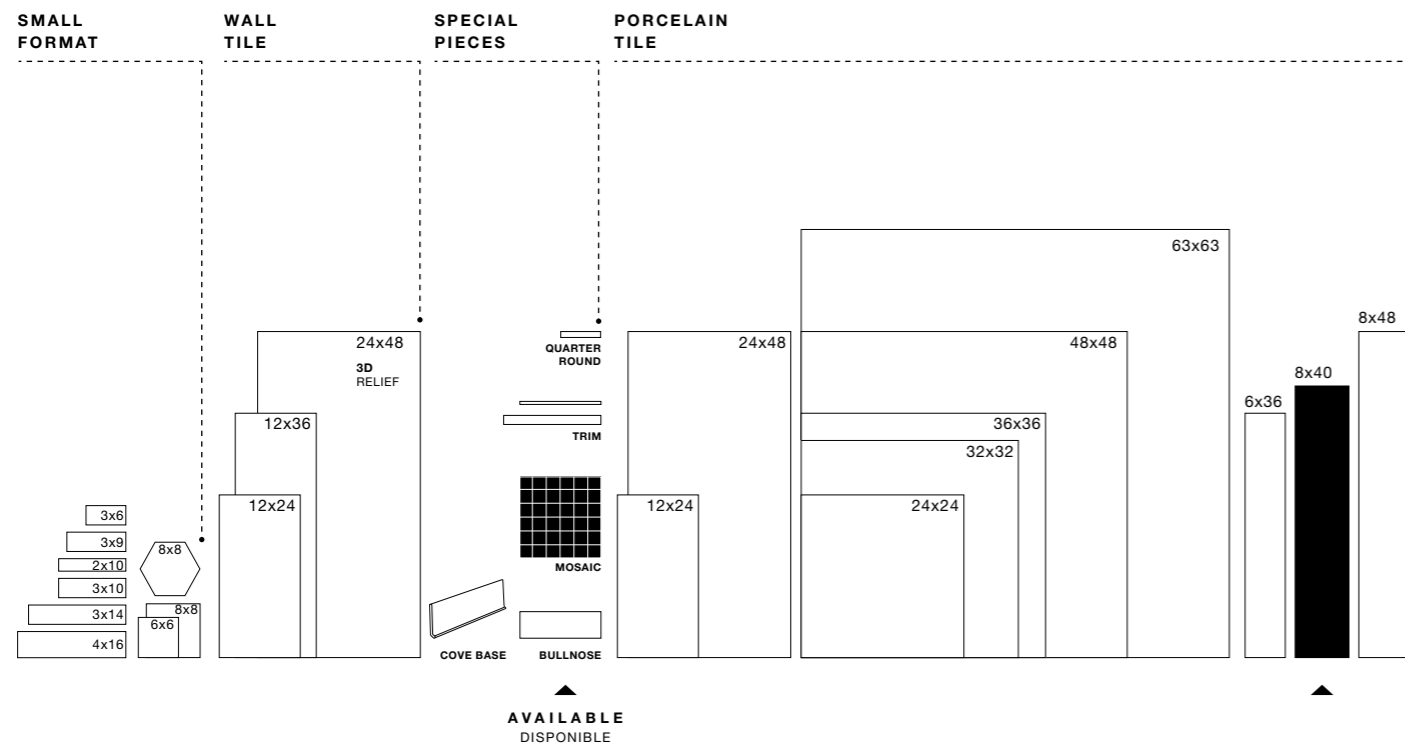

FOREST

DISCOVER OUR SIZE OFFERING AT A GLANCE. FIND THE PERFECT SOLUTION FOR YOUR PROJECT WITH A QUICK LOOK AT OUR SIZE GUIDE TO FIND ALL SHAPES, SURFACES AND EDGE FINISHES AVAILABLE IN EACH COLLECTION.

DESCUBRE NUESTRA OFERTA DE TAMAÑOS DE UN VISTAZO. ENCUENTRA LA SOLUCIÓN PERFECTA PARA TU PROYECTO CON UN RÁPIDO VISTAZO A NUESTROS TAMAÑOS. GUÍA PARA ENCONTRAR TODAS LAS FORMAS, SUPERFICIES Y ACABADOS DE BORDE DISPONIBLES EN CADA COLECCIÓN.

AVAILABLE SIZES FORMATOS DISPONIBLES