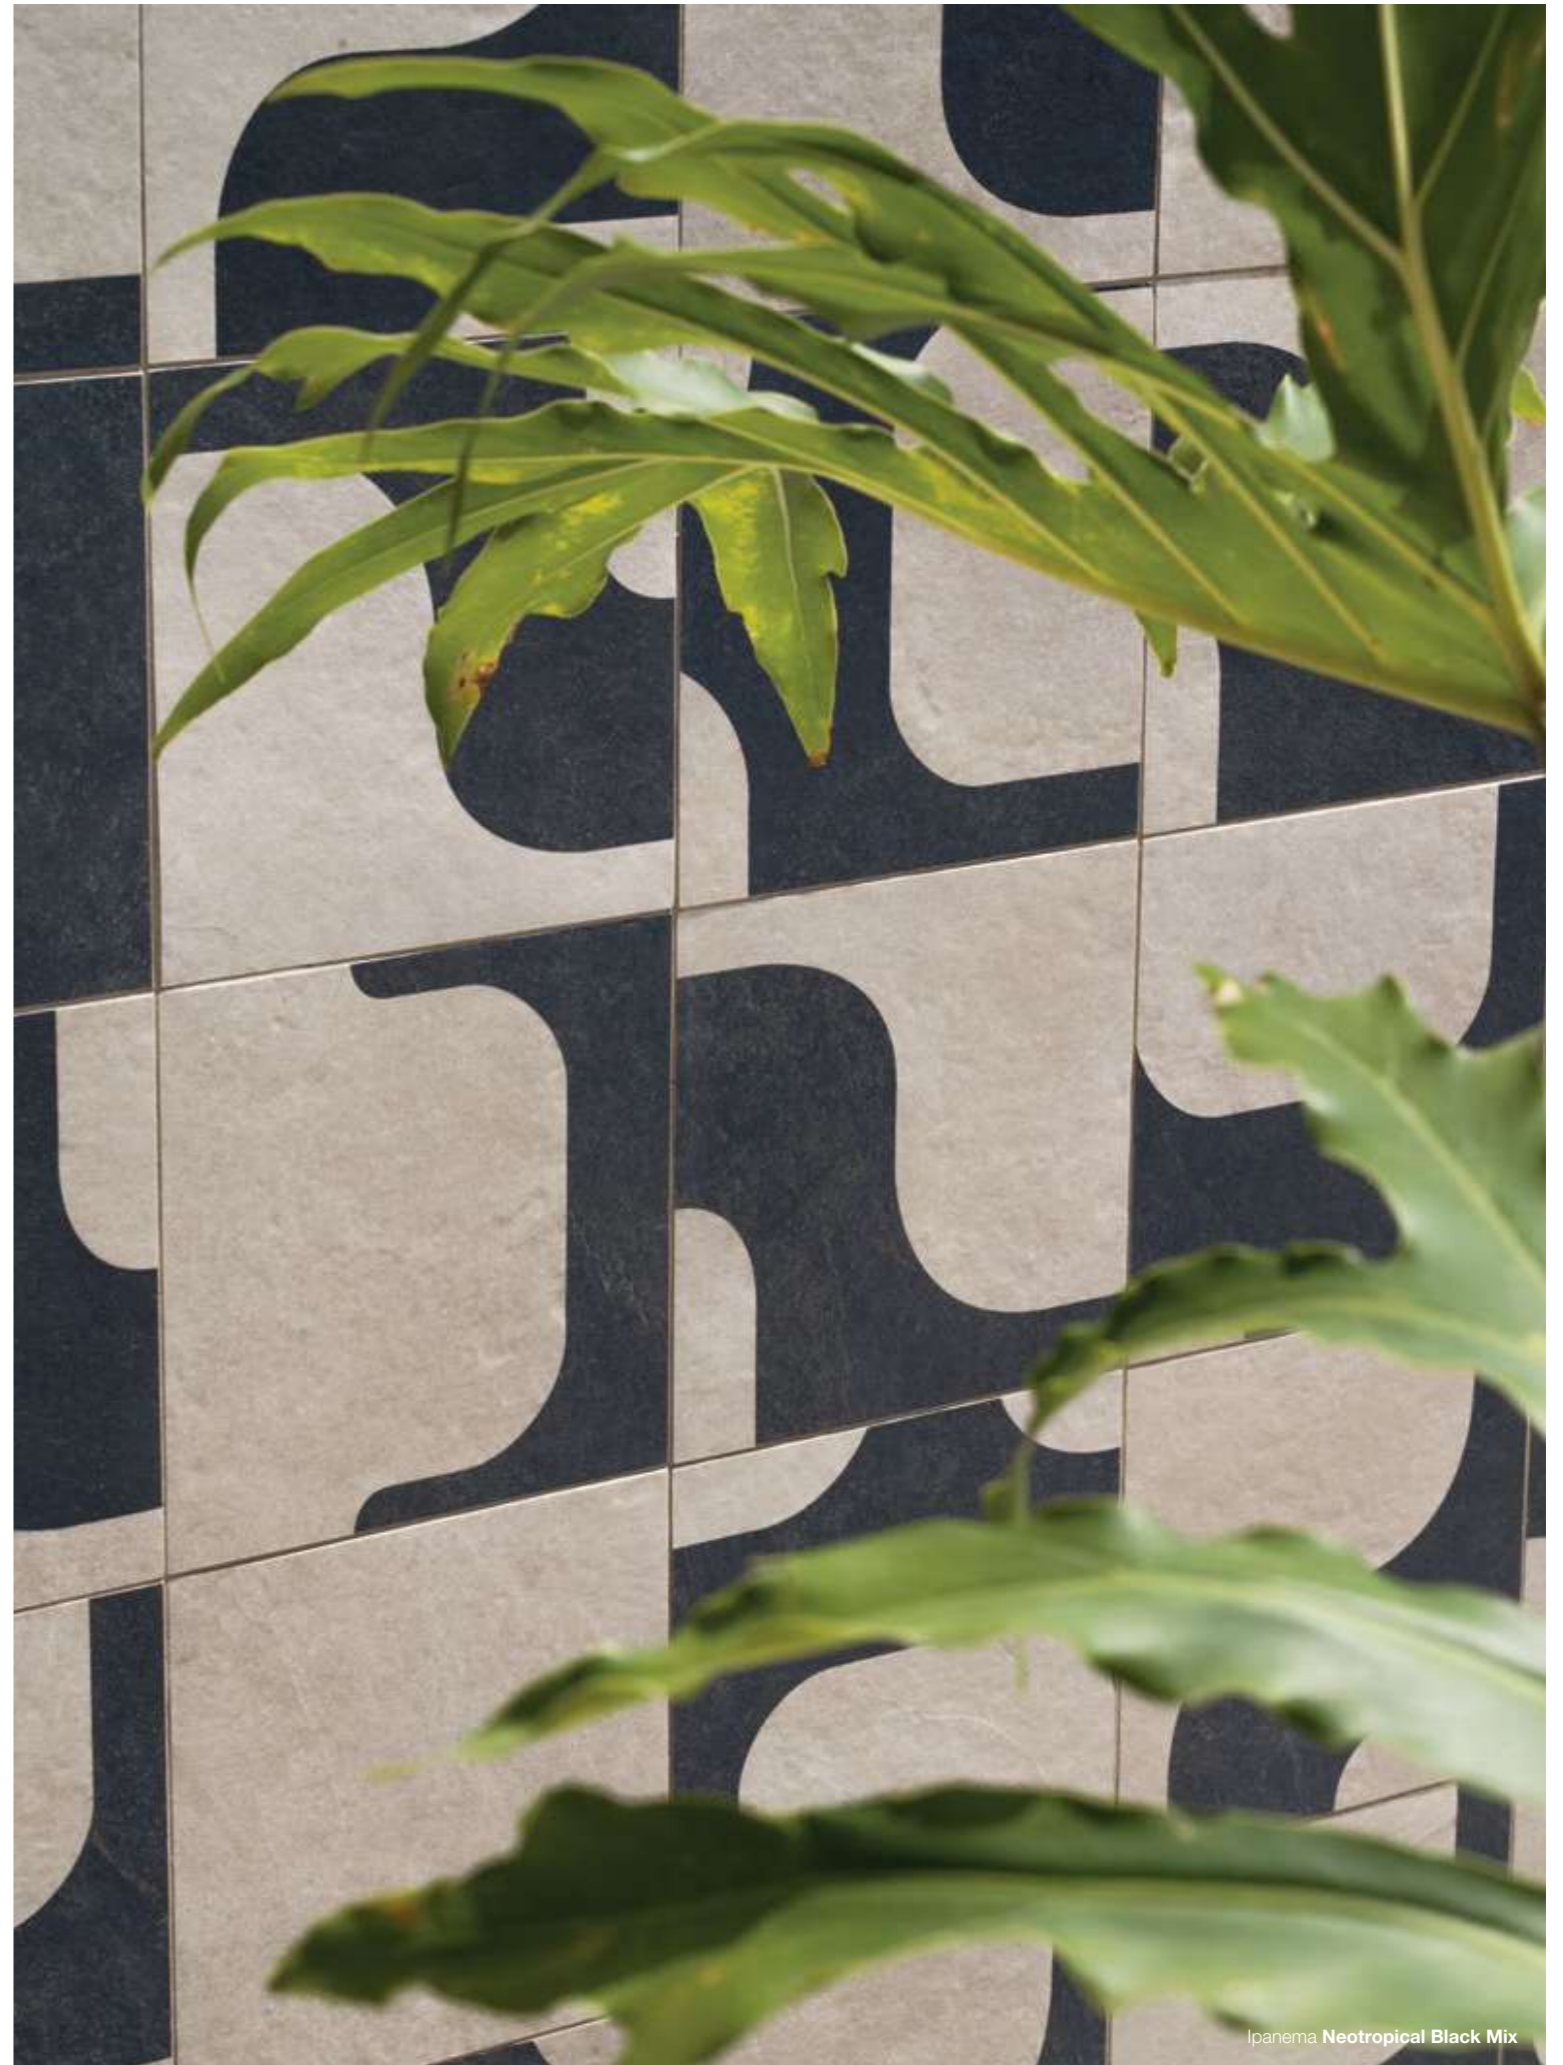

IPANEMA

Ipanema, eternal inspiration, was designed through the creative eye of Oskar Metsavaht. From art to design, landscape to geometry - Neotropical is the concept here. A contemporary and "carioca" look. A particular path designed on chromatic compositions. Black and white tones of small stones found on Portuguese boardwalks were translated into close-ups. The pure geometry of the square or sinuosity of the mosaic that alters the scale and expands the beauty of famous "cariocas" sidewalks.

Ipanema, fuente de inspiración eterna, fue diseñada a través del ojo creativo de Oskar Metsavaht. Desde el arte hasta el diseño, del paisaje a la geometría - aquí el concepto es neotropical.

Una apariencia contemporánea y "carioca". Un camino particular diseñado en composiciones cromáticas. Los tonos en blanco y negro de las pequeñas piedras que se encuentran en las pasarelas portuguesas se tradujeron en primeros planos. La geometría pura del cuadrado o la sinuosidad del mosaico que altera la escala y amplía la belleza de los famosos aceras "cariocas".