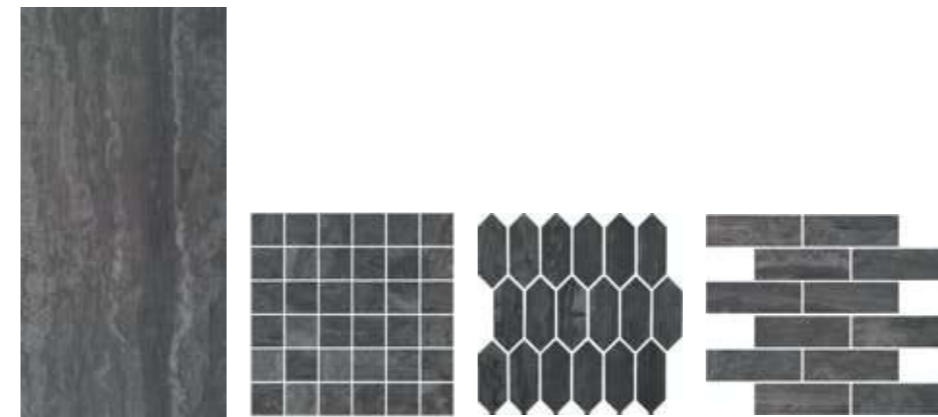

Mos SQ 2x2   Mos Picket 2x5   Mos Interlocking 2x6

Charcoal | V4

Size Formato	SKU	Finishes Acabados
12X24	#79874ET	NAT PRESSED *
	#29437ET	POL RECT

12x12 Mos SQ 2x2	#79109ET	NAT *
	#79514ET	POL
12x12 Mos Picket 2x5	#79146ET	NAT *
	#79518ET	POL
12x12 Mos Interlocking 2x6	#79758ET	NAT *
3x12 Bullnose Zócalo	#79168ET	NAT RECT *
	#79522ET	POL RECT

* Available in Color Body Glazed Porcelain Tile