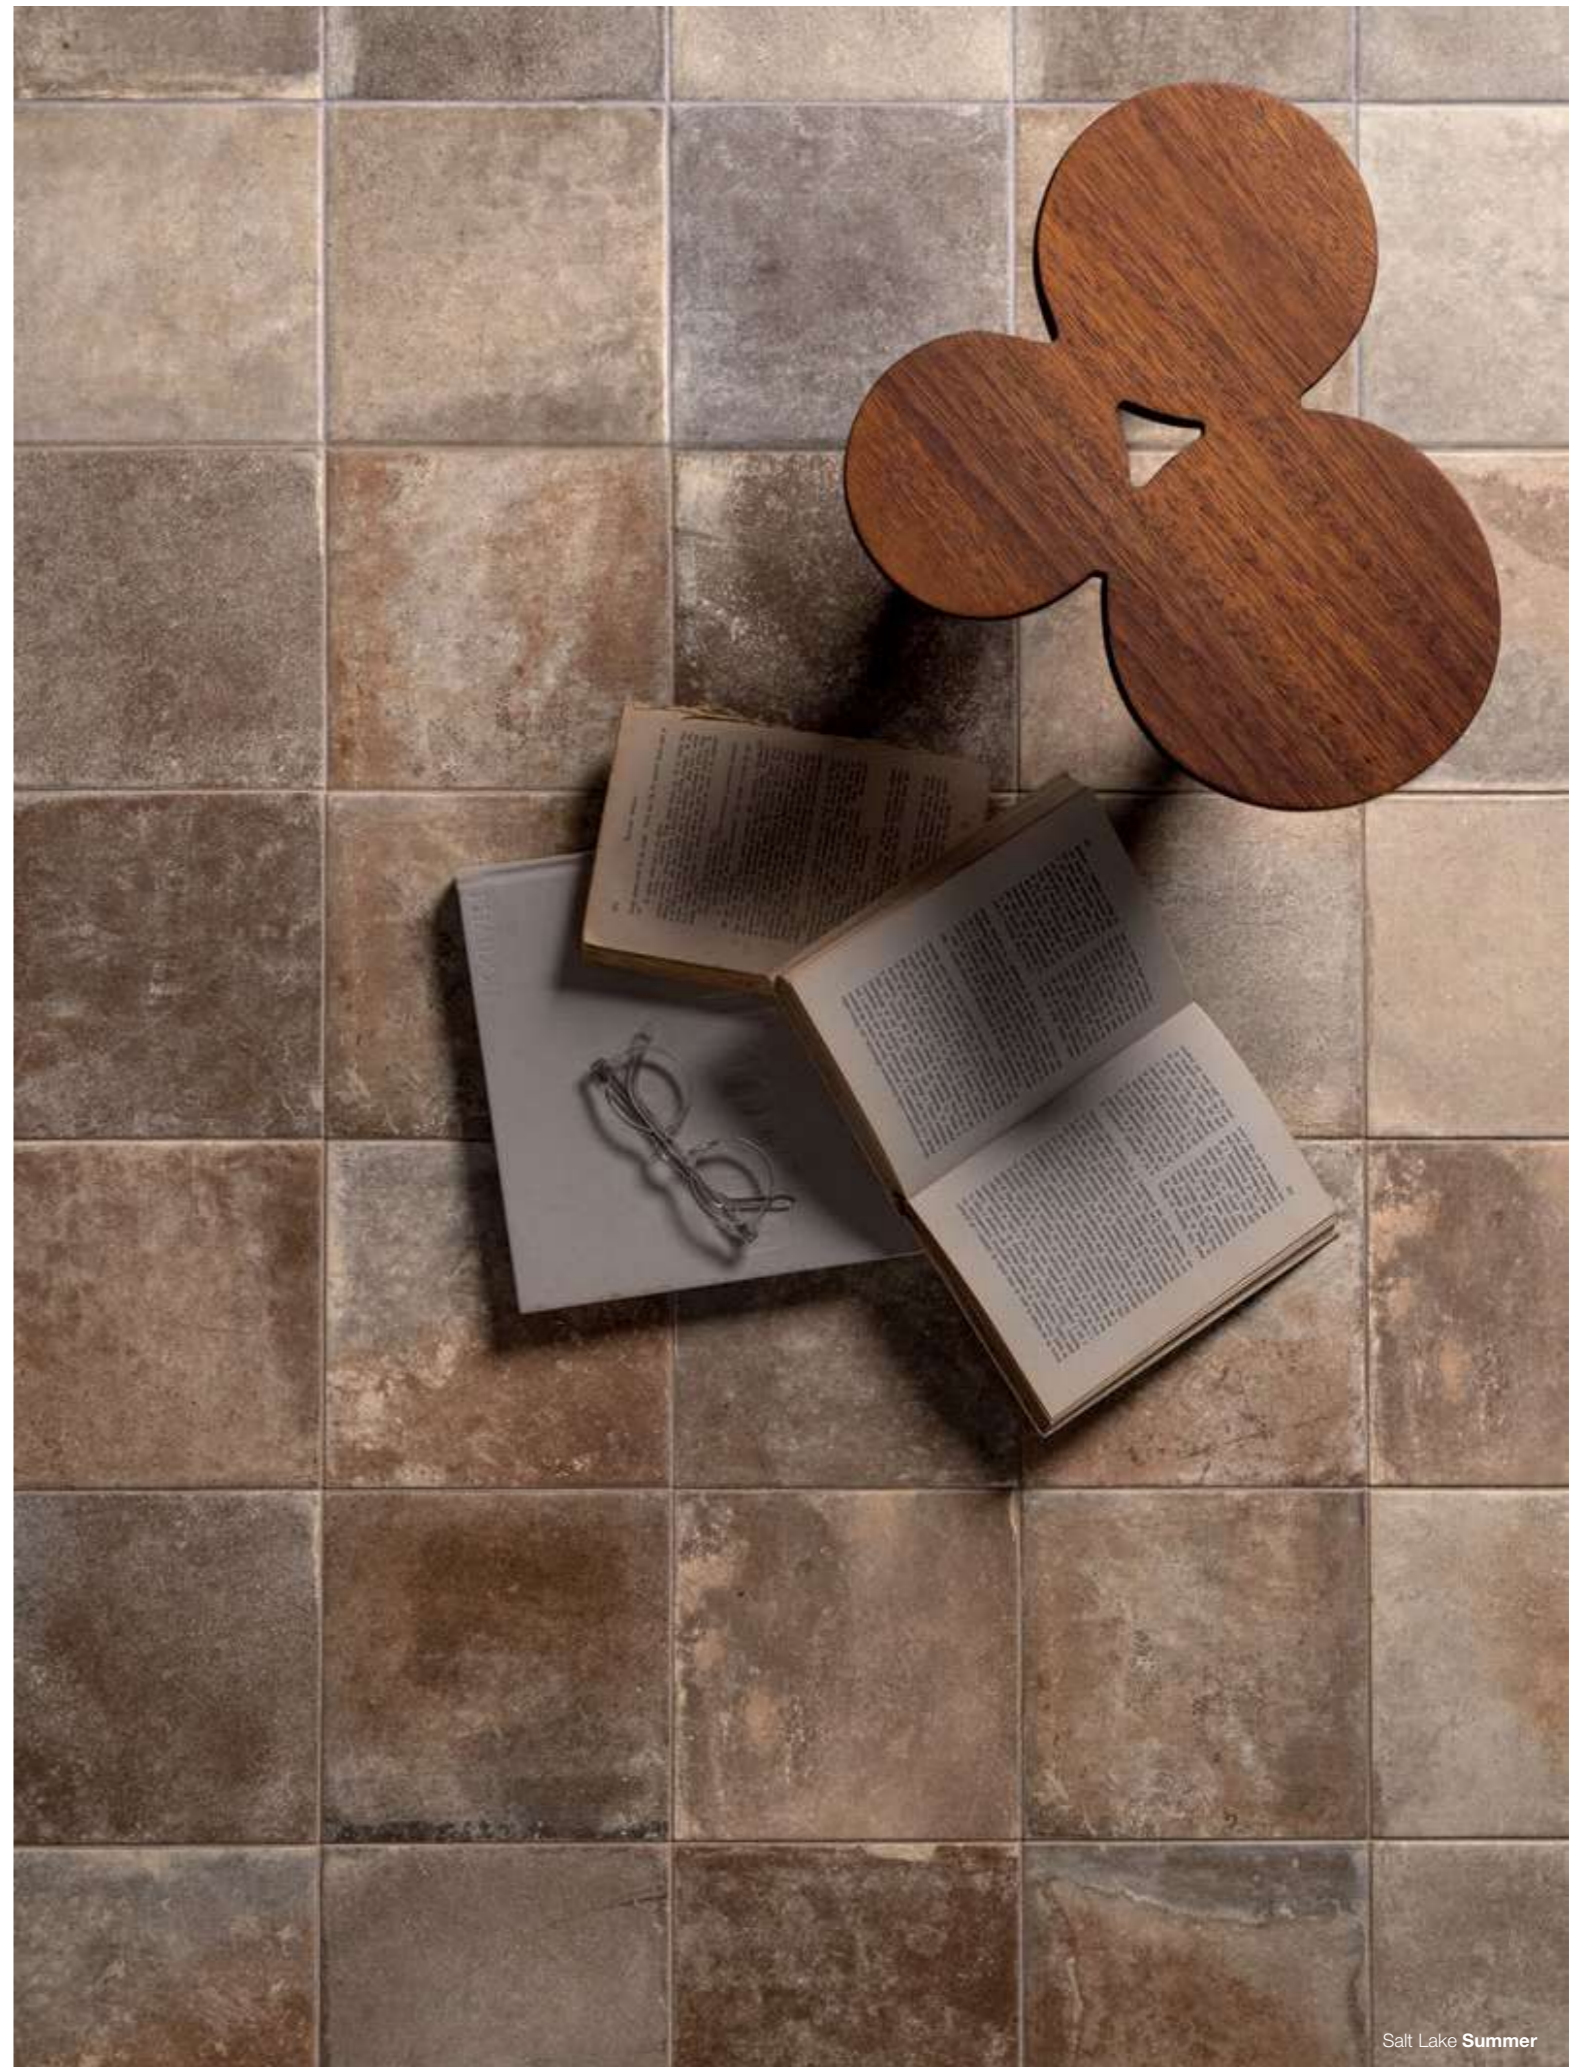

Experimenta la impresionante belleza natural del Great Salt Lake con nuestra Colección Salt Lake. Cada baldosa captura los cambios únicos en la composición de colores que ocurren a lo largo de las estaciones, ofreciendo un impresionante contraste de tonos y un movimiento fluido de colores oxidados. Esta colección está diseñada para transportarte a un destino de diseño inspirado en la naturaleza, con tonos claros perfectos para la primavera temprana, tonos más oscuros para el otoño-invierno y un hermoso patrón terracota para el verano. Ya sea que desees crear una pared característica o agregar un toque de belleza natural a tu hogar, la Colección Salt Lake es la elección perfecta. Actualiza tu espacio hoy y lleva la belleza del Great Salt Lake a tu hogar con esta impresionante colección.