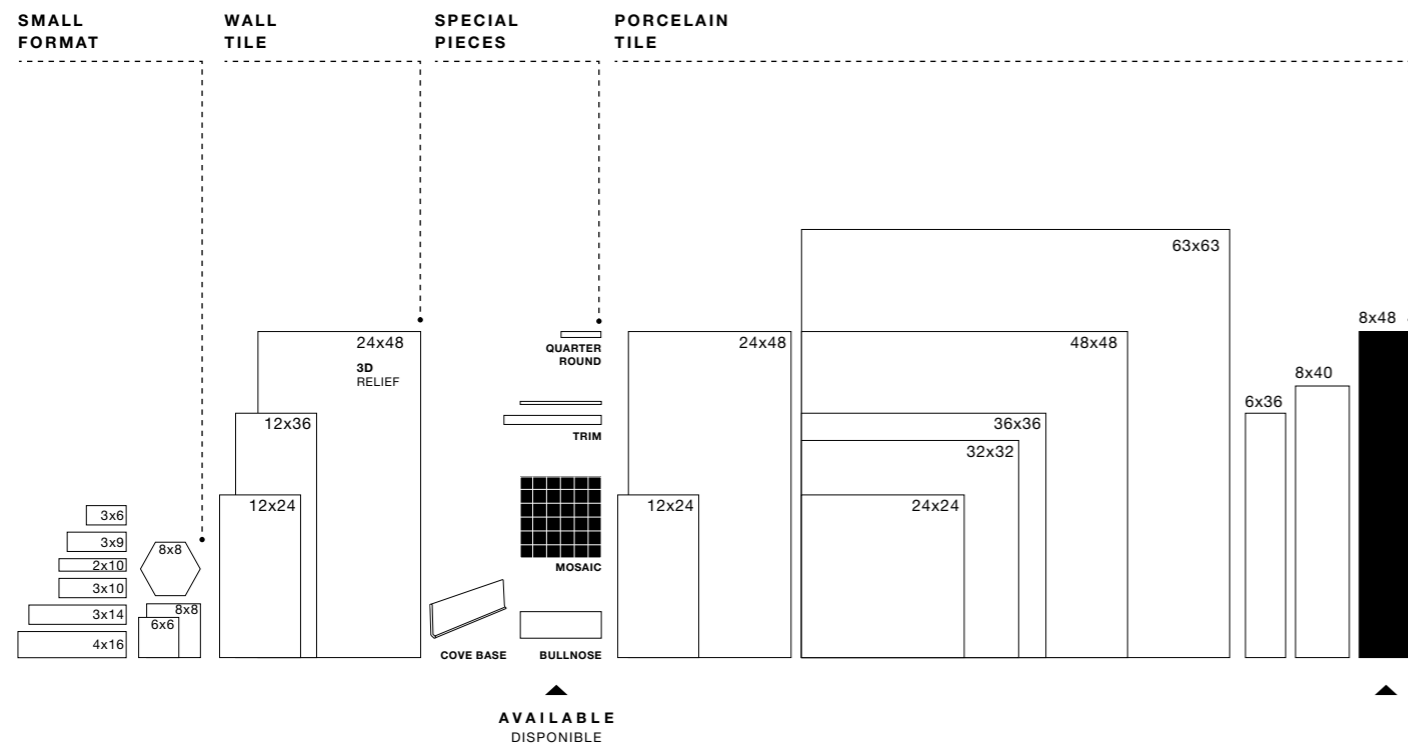

ECOLLECTION 48

DISCOVER OUR SIZE OFFERING AT A GLANCE. FIND THE PERFECT SOLUTION FOR YOUR PROJECT WITH A QUICK LOOK AT OUR SIZE GUIDE TO FIND ALL SHAPES, SURFACES AND EDGE FINISHES AVAILABLE IN EACH COLLECTION.

DESCUBRE NUESTRA OFERTA DE TAMAÑOS DE UN VISTAZO. ENCUENTRA LA SOLUCIÓN PERFECTA PARA TU PROYECTO CON UN RÁPIDO VISTAZO A NUESTROS TAMAÑOS. GUÍA PARA ENCONTRAR TODAS LAS FORMAS, SUPERFICIES Y ACABADOS DE BORDE DISPONIBLES EN CADA COLECCIÓN.

AVAILABLE SIZES FORMATOS DISPONIBLES