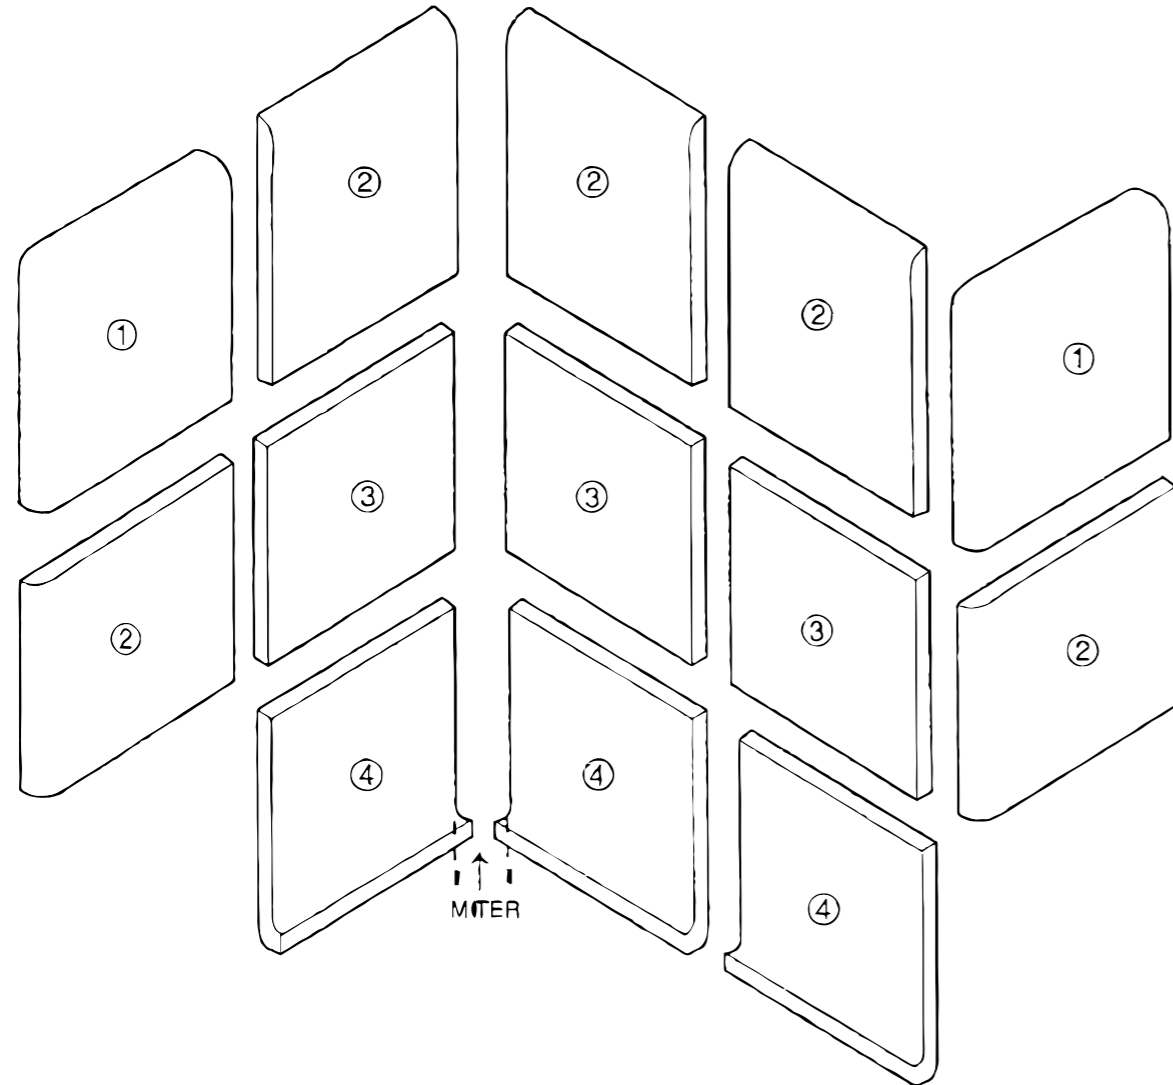

4 1/4" x 4 1/4" Conventional Square in Corners

- 1. AC106 - 3/4 x 6 Bead Out Angle
- 2. A106 - 3/4 x 6 Bead
- 3. 4 1/4 x 4 1/4 Field Tile

Color Collection

Ceramic Wall

Trims Installation Suggestion

6"x6 Thin-Set Square in Corners