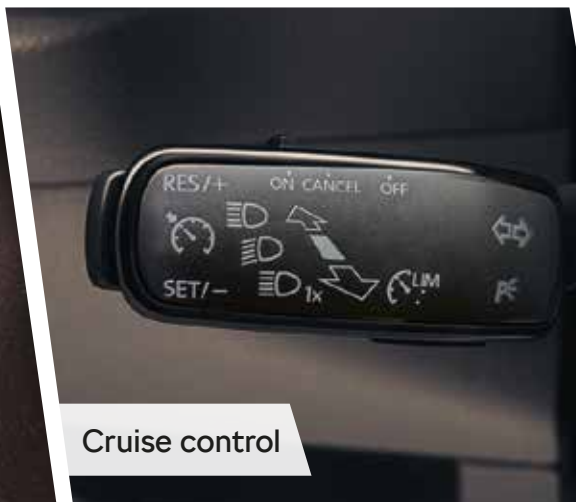

ENGINE

1.5 TSI engine with Active Cylinder Technology (ACT)

7-speed DSG

INTERIOR

Virtual Cockpit

Stone Beige leather upholstery

Chrome door sill trims

Amundsen infotainment system

HIGHLIGHTS

Welcome logo

Cruise control

KESSY

9 airbags

12-way electrically adjustable driver seat including lumbar support with three memory function

Dual-zone Climatronic AC

1 630 litres of total luggage space with rear seat backs folded