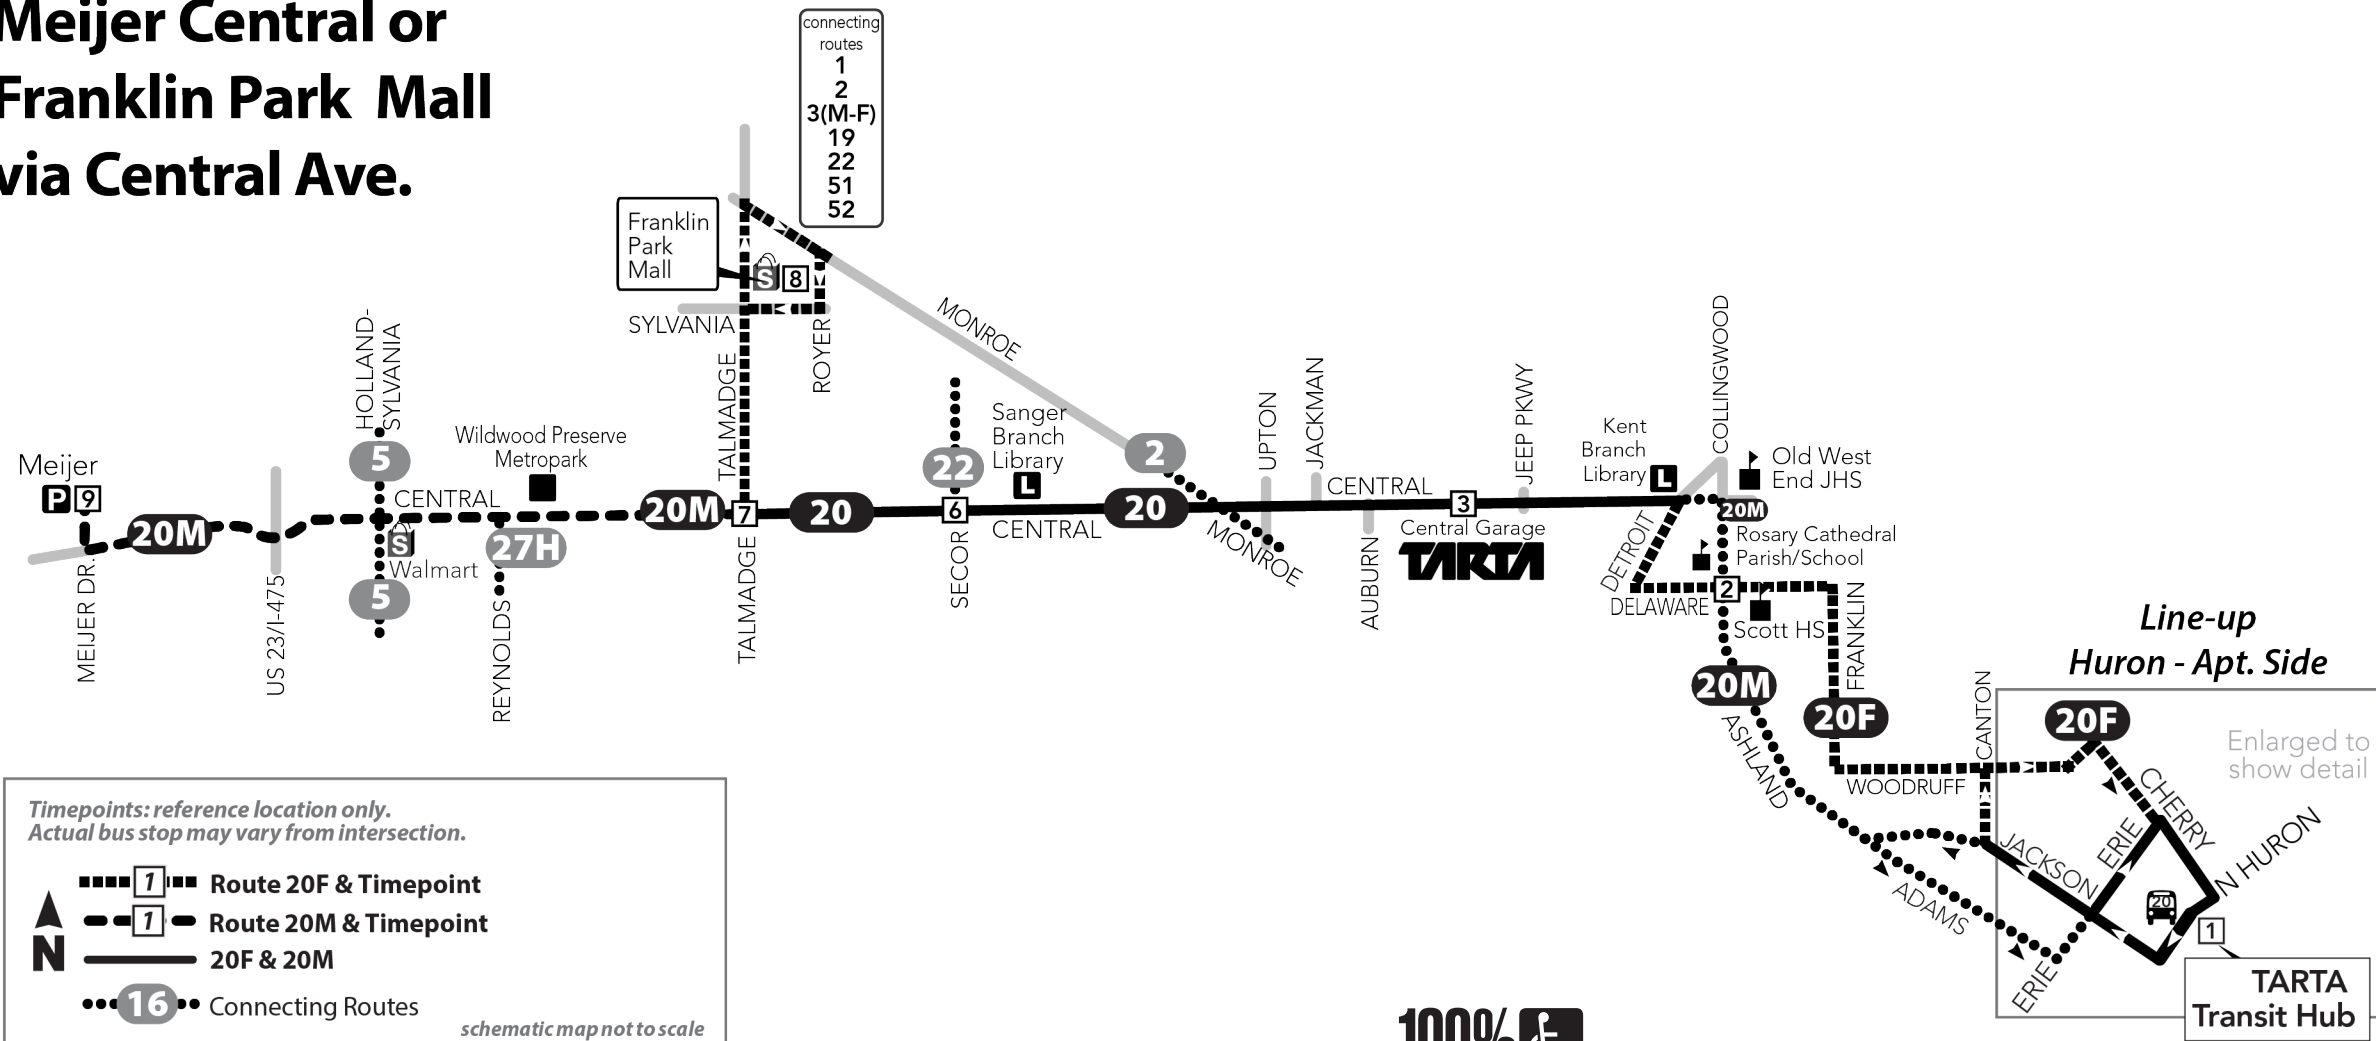

## 20 Monday-Friday Outbound (from Downtown)

Continues From	Via Route	TARTA Transit Hub	Collingwood/Delaware	Central Garage	Central/Secor	Central/Talmadge	Franklin Park Mall	Meijer Drive	Continues As
10L	F	6:00	6:15	6:20	6:30	6:33	6:42	—	Gar
10L	M	6:30	6:43	6:48	6:58	7:01	—	7:10	M
10L	F	7:30	7:45	7:50	8:00	8:03	8:12	—	F
10L	M	8:30	8:43	8:48	8:58	9:01	—	9:10	M
10L	F	9:30	9:45	9:50	10:00	10:03	10:12	—	F
10L	M	10:30	10:43	10:48	10:58	11:01	—	11:10	M
10L	F	11:30	11:45	11:50	12:00	12:03	12:12	—	F
10L	M	12:30	12:43	12:48	12:58	1:01	—	1:10	M
10L	F	1:30	1:45	1:50	2:00	2:03	2:12	—	F
10L	M	2:30	2:43	2:48	2:58	3:01	—	3:10	M
10L	F	3:30	3:45	3:50	4:00	4:03	4:12	—	F
10L	M	4:30	4:43	4:48	4:58	5:01	—	5:10	M
10L	F	5:30	5:45	5:50	6:00	6:03	6:12	—	F
10L	M	6:30	6:43	6:48	6:58	7:01	—	7:10	M
10L	F	7:30	7:45	7:50	8:00	8:03	8:12	—	F
10L	M	8:30	8:43	8:48	8:58	9:01	—	9:10	M
10L	F	9:30	9:45	9:50	10:00	10:03	10:12	—	Gar
12	M	10:00	10:13	10:18	10:28	10:31	—	10:40	Gar

...wait here near sign.  
...espera aquí cerca de la señal.

If stop is mid-block...  
Si la parada es a mitad de cuadra...

...wait here near forward sign.  
...espere aquí cerca de la señal de avance.

419-243-RIDE (7433)  
TARTA.com

### TRANSIT HUB BUS STOPS

<b>HURON</b>	HURON APT SIDE 10L, 12, 14, 16, 20, 31, 32
<b>HUB</b>	HURON HUB SIDE 15, 17, 22, 26, 27, 28, 34
<b>TARTA TRANSIT HUB</b>	CHERRY SIDE 2, 5, 19

All downtown routes will connect with the TARTA Transit Hub. Watch all arriving buses carefully as lineups have recently changed. Lineups are on 60 minute intervals (30 minutes for Core Routes) with a 10 minute boarding window. For more info visit [tarta.com](http://tarta.com).