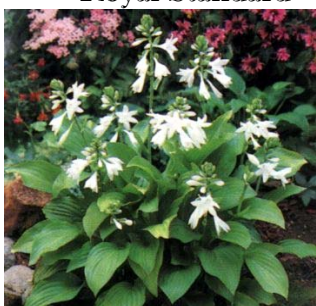

Hosta (Plantain lily)

Royal Standard

Product #: 22327
Sold As: Pot - 1 Gallon

Shade

Height: 24"
Blooms: Summer
Drought Resistant: No

Bold heart shaped foliage.