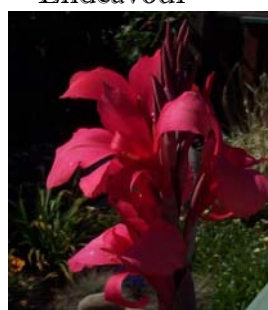

Canna (Indian Shot Plant)

Endeavour

Product #: 50204
Sold As: Pot - 1 Gallon
Sun
Height: 60" - 84"
Blooms: Summer
Drought Resistant: No

Large showy flowers.