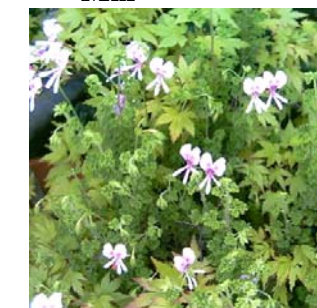

Product #: 21908
Sold As: Pot - 1 Gallon

Sun

Height: 30"
Blooms: Summer
Drought Resistant: No

Tough, long lived, long bloomer.

Geranium (Cranesbill)

Mix

Product #: 21905
Sold As: Pot - 1 Gallon

Sun