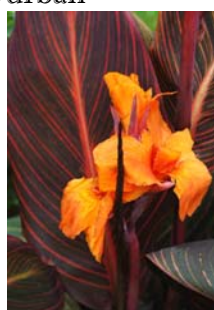

Canna (Indian Shot Plant)

Durban

Product #: 50203
Sold As: Pot - 1 Gallon
Sun
Height: 48"
Blooms: Summer
Drought Resistant: No

Large showy flowers.