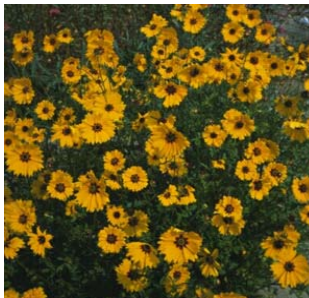

Great colorful border plant.

Cisanthe Grandeflora Brightness

Product #: 30001
Sold As: Pot - 1 Gallon
Sun 
Height: 28"
Blooms: Summer
Drought Resistant: No

Silver green leaf with bright blooms.

Coreopsis (Tickseed) Domino