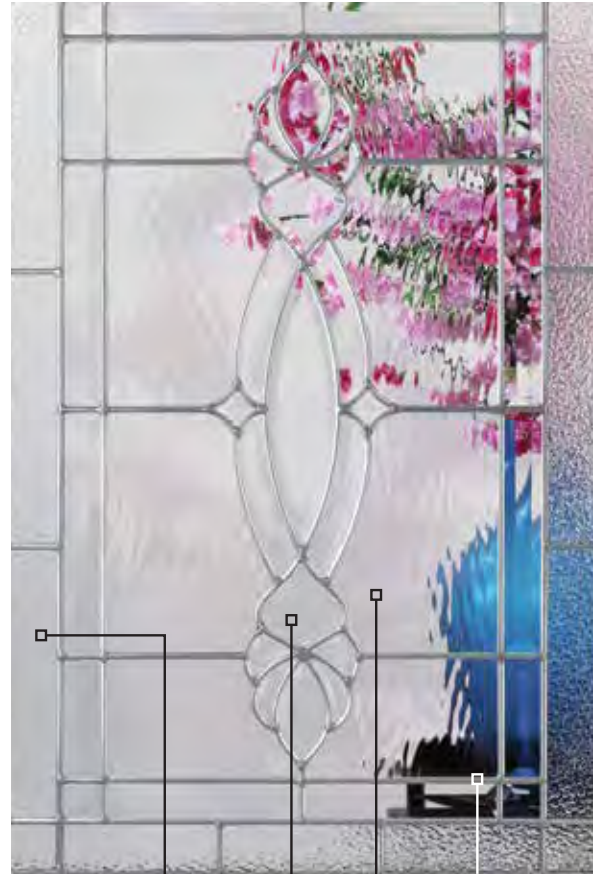

BELLEVILLE. OAK

BLT-106-725-1 BLT-304-725-3 BLT-404-725-2
 BLTSL-129-725-1 BLTSL-450-725-1

TRANSOM

Panama Glass

724 - B BRASS CAMING / 725 - P/ BR3 PLATINUM CAMING

▶ Barrington, Mahogany with Panama Glass / Door BRP-405-BR3-2