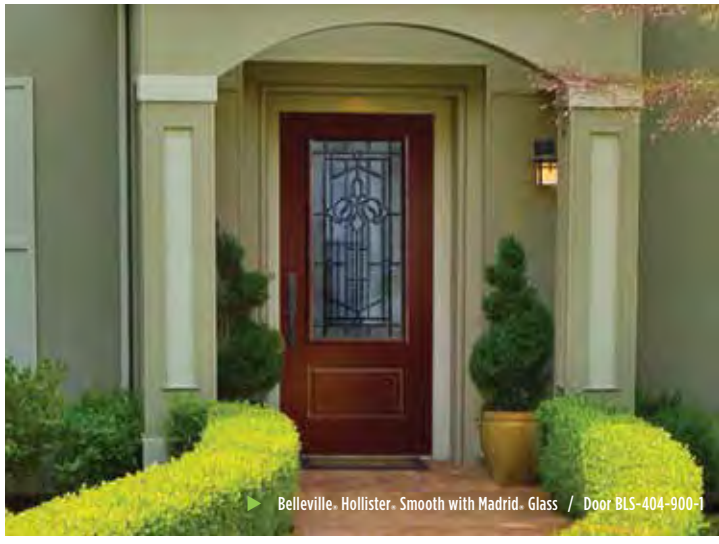

TRANSOM

Madrid Glass

900 - AB ANTIQUE BLACK CAMING

VISTAGRANDE®

HERITAGE SERIES®

DOOR COLLECTIONS

EXPO

CLASSIC

LINEA

ESSENTIA

2

PRIVACY RATING **1** **2** **10**
Least Obscure Most Obscure

Grey Beveled Glass
Clear Beveled Glass
Antique Black Caming

BELLEVILLE. SMOOTH / Doors shown painted beige.

MASONITE. HD STEEL