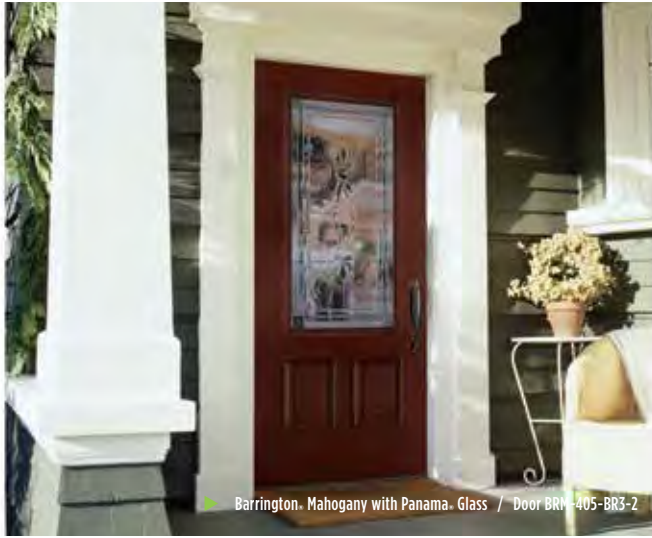

Panama Glass

724 - B BRASS CAMING / 725 - P/ BR3 PLATINUM CAMING