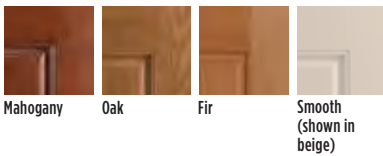

- ▶ VistaGrande. Flush-Glazed doors offer a wider viewing area and cleaner appearance over traditional glass inserts. Stile and rail features provide an authentic wood door look.

- ▶ Heritage Series. Craftsman door designs are available as opaque in both 6'8" and 8'0" applications to provide privacy and security or add one of the designs from our Heritage Series. decorative glass collection.

BELLEVILLE.
THE ORIGINAL FIBERGLASS

HD STEEL
READY TO PAINT

STA-TRU.
PRE-PAINTED STEEL

► Belleville. doors feature distinct architectural details, a reinforced lock area and thousands of customizable glass and panel combinations to choose from.