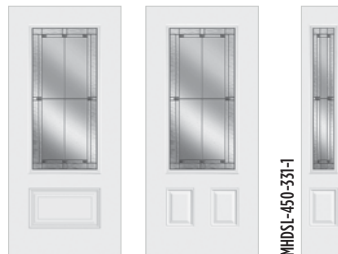

MASONITE. HD STEEL

MHD-404-331-1   MHD-404-331-2   MHDSL-450-331-1