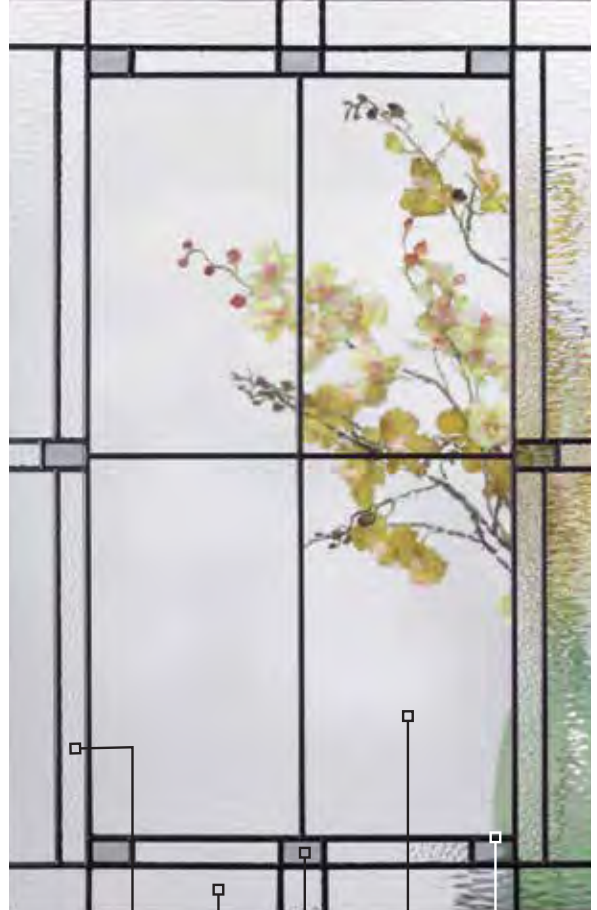

- Granite Caming
- Clear Water Glass
- Grey Water Glass
- Seedy Glass
- Antique Black Caming

BELLEVILLE. SMOOTH
Doors shown painted beige.

MASONITE. HD STEEL

TRANSOM