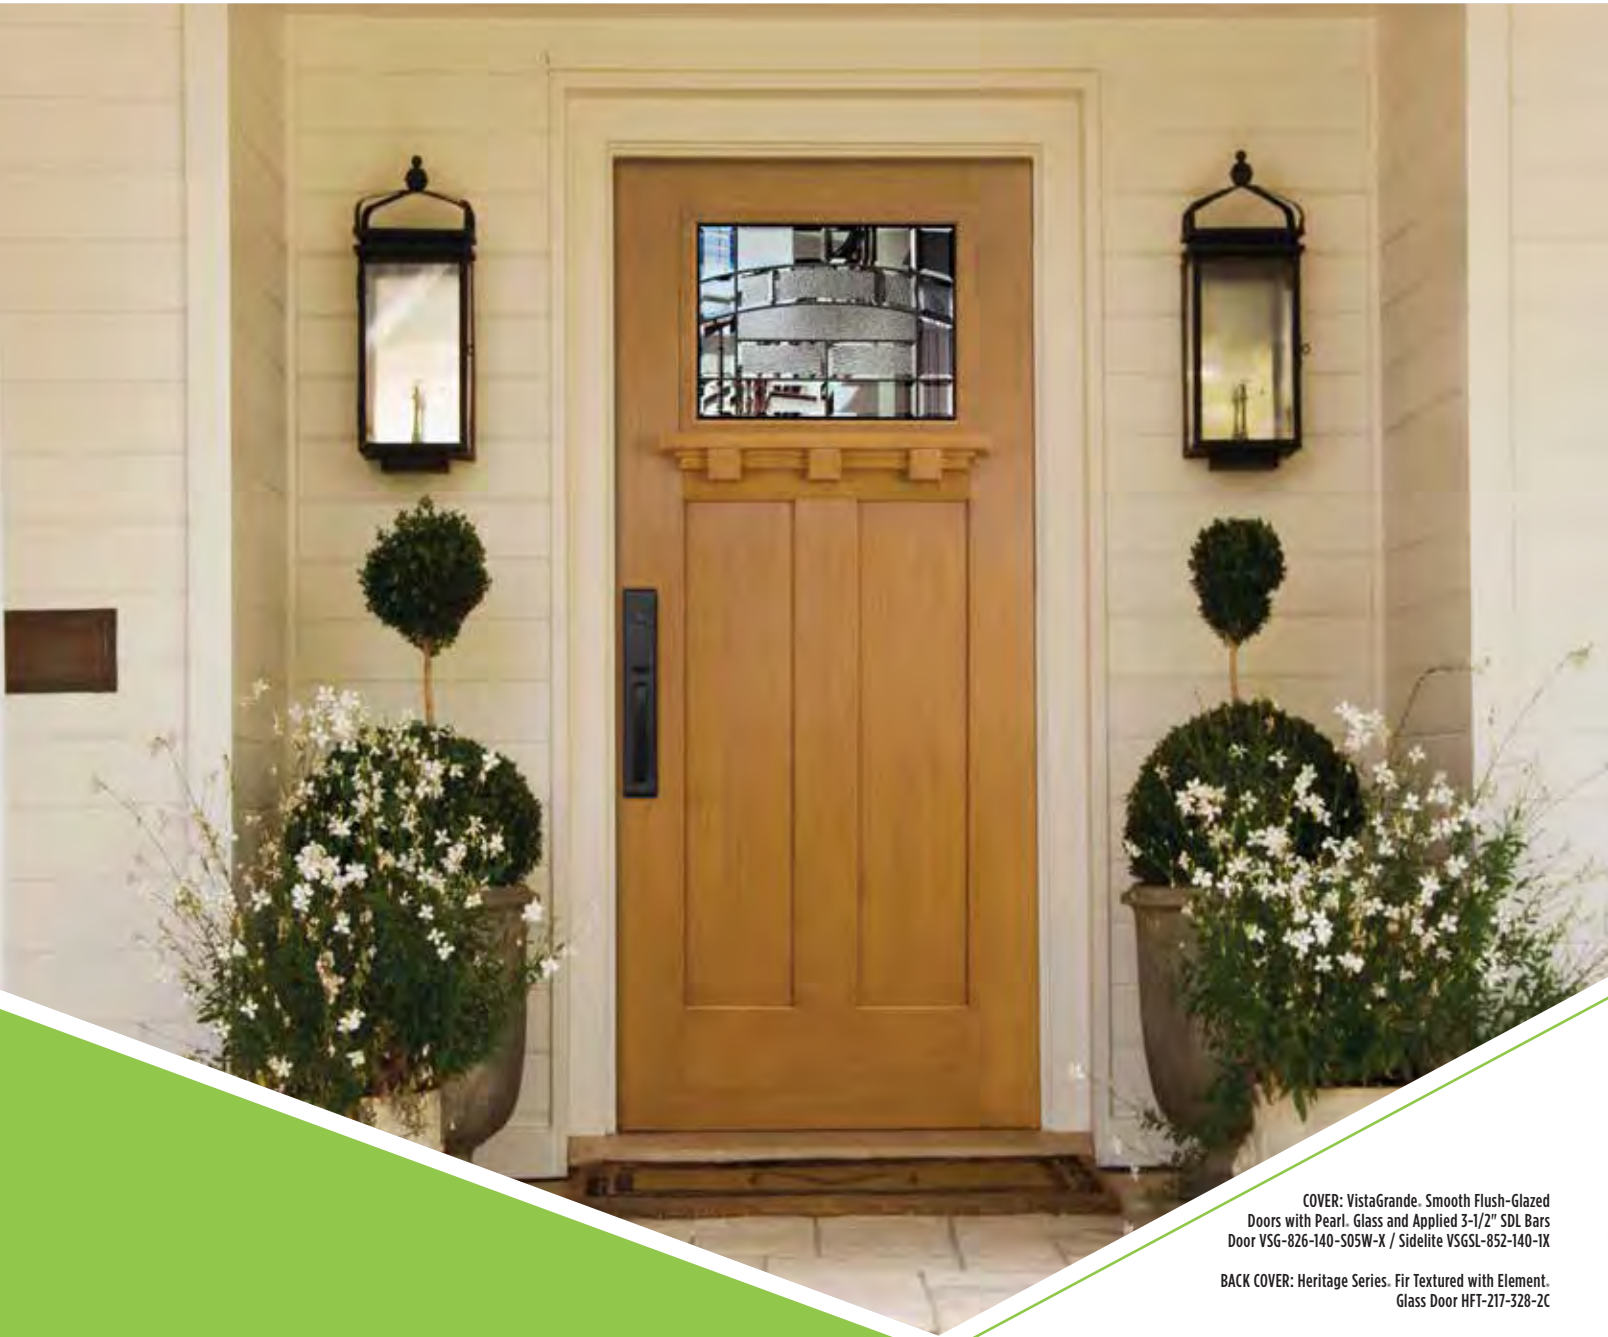

COVER: VistaGrande. Smooth Flush-Glazed
Doors with Pearl. Glass and Applied 3-1/2" SDL Bars
Door VSG-826-140-S05W-X / Sidelite VSGSL-852-140-1X

BACK COVER: Heritage Series. Fir Textured with Element.
Glass Door HFT-217-328-2C

⚠ WARNING: This product can expose you to chemicals including wood dust, which is known to the State of California to cause cancer. For more information, go to www.P65Warnings.ca.gov.

DSL-21000