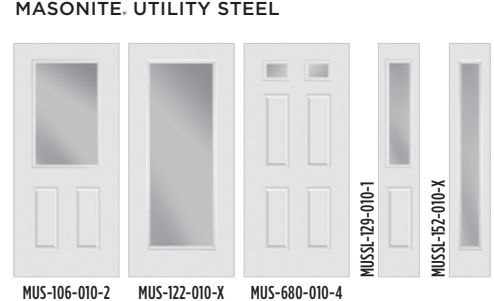

MASONITE. UTILITY STEEL