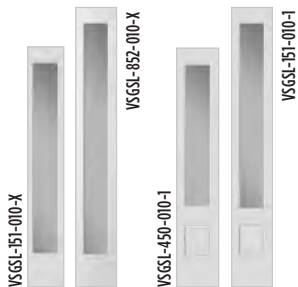

VSG-151-151-010-X

VSG-151-852-010-X

VSG-1450-010-1

VSG-151-151-010-1