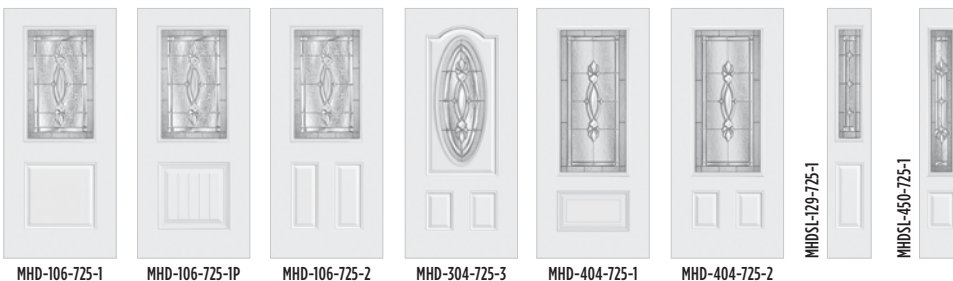

MASONITE. HD STEEL