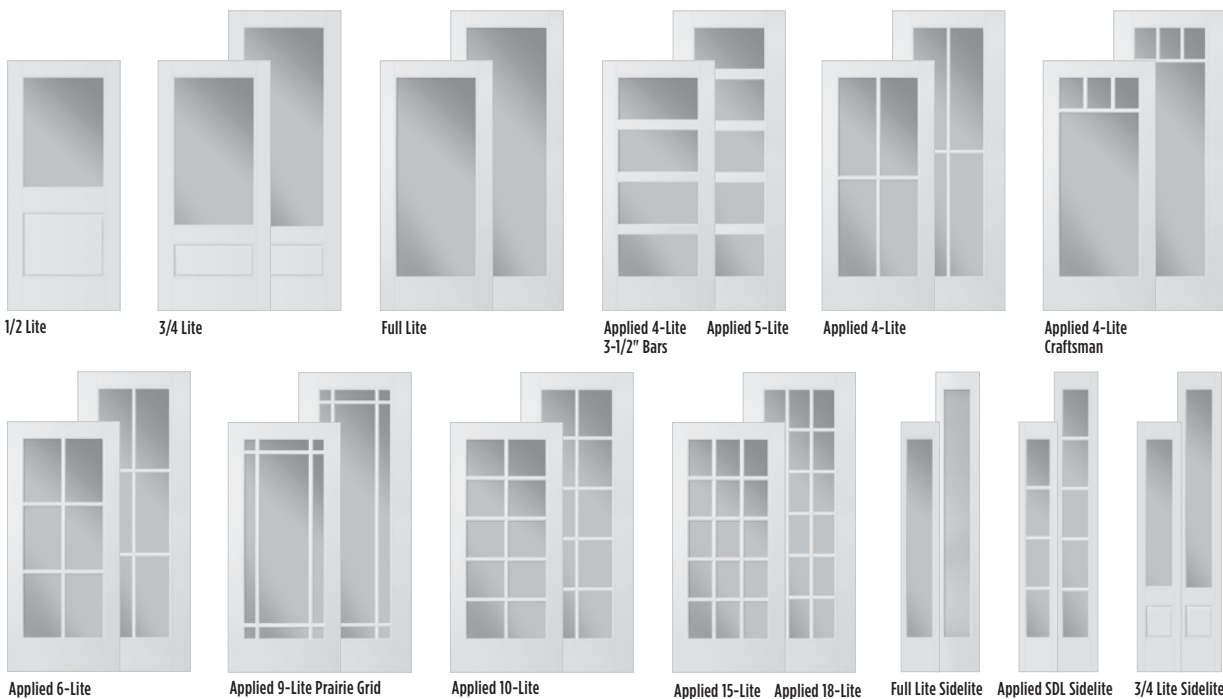

VistaGrande. Smooth Flush-Glazed Door with Clear Glass and 3-1/2" wide Applied SDL Bars / Doors VSG-926-S04W-X

VSG / SDL Simulated Divided Lites

Clear Low-E / 010

VSG / 3-1/2" Wide SDL Simulated Divided Lites

VISTAGRANDE. SMOOTH FLUSHED-GLAZED

VistaGrande. doors come with composite edge / Available in 7/8", 1 1/8", or 3" for smooth & 7/8" or 1 1/8" for textured.

masonite.com

► Heritage Series. Smooth with Clear Glass and 6-Lite SDL Bars / Door HGS-217-010-S06-2C