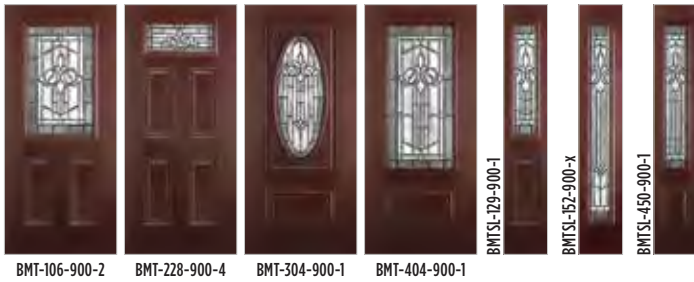

BELLEVILLE. MAHOGANY

BMT-106-900-2 BMT-228-900-4 BMT-304-900-1 BMT-404-900-1

BMTSL-129-900-1
BMTSL-152-900-X
BMTSL-450-900-1