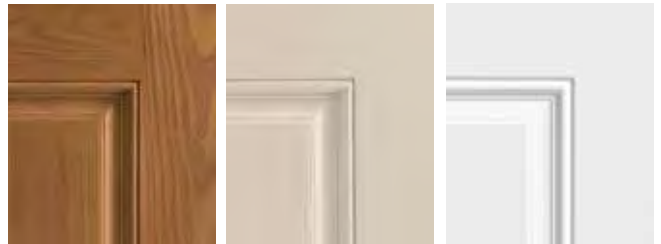

BLT / Belleville,
Oak Textured

BLS / Belleville, Smooth
(shown in beige)

MHD / SHD / HD Steel