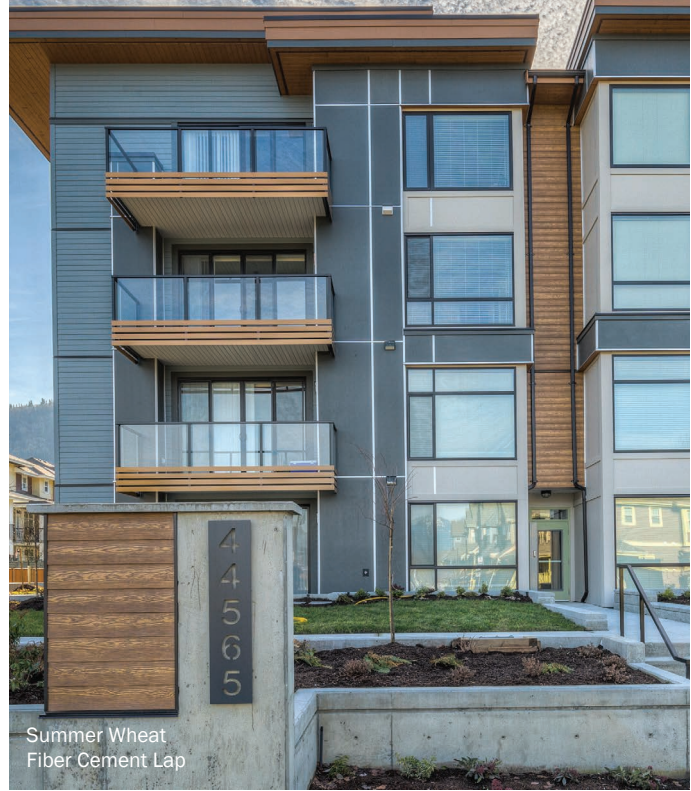

MODERN MULTI-FAMILY.

With the number of multifamily developments forever on the rise, create a fresh and warm exterior with RusticSeries™, setting your project apart and creating homeowner happiness.