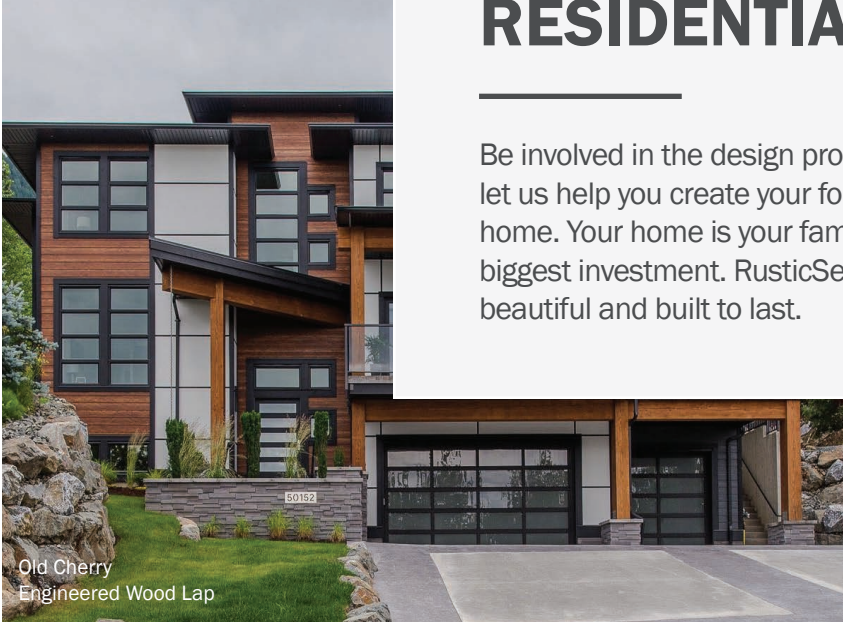

RusticSeries™ Siding Collection

The natural warmth and beauty of wood
on durable fiber cement and engineered wood products. Eighteen beautiful
two-tone color combinations available, featuring a 20 year coating warranty.

WOODTONE
inspired living, *inside and out*

RusticSeries™ Siding Collection

Summer Wheat
Fiber Cement Lap

Composite siding with the appearance of wood.

RusticSeries™ brings you the best of both worlds; the sought after beauty and warmth of real wood on durable fiber cement and composite siding products. This two tone factory applied coating system not only improves the curb appeal of your home, but is warranted to protect it for 20 years. RusticSeries™ will shield you from the elements and provide you with a lasting, beautiful siding product for years to come.

Old Cherry
Fiber Cement Lap

Aspen Ridge
Fiber Cement Lap

Summer Wheat
Fiber Cement Lap

Summer Wheat
Fiber Cement Lap

MODERN MULTI-FAMILY.

With the number of multifamily developments forever on the rise, create a fresh and warm exterior with RusticSeries™, setting your project apart and creating homeowner happiness.

Coastal Gray
Fiber Cement Lap

INSPIRED RESIDENTIAL.

Be involved in the design process and let us help you create your forever home. Your home is your family's biggest investment. RusticSeries™ is beautiful and built to last.