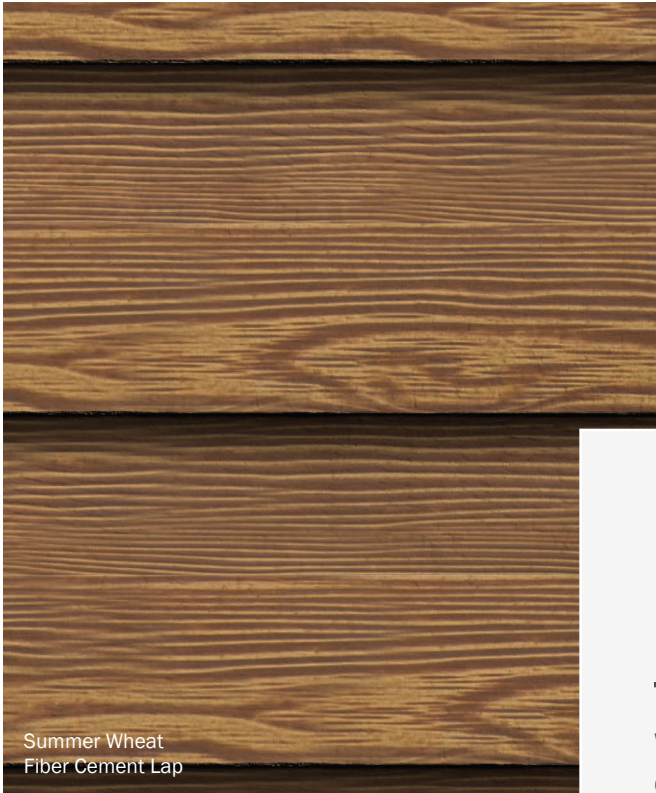

Summer Wheat
Fiber Cement Lap