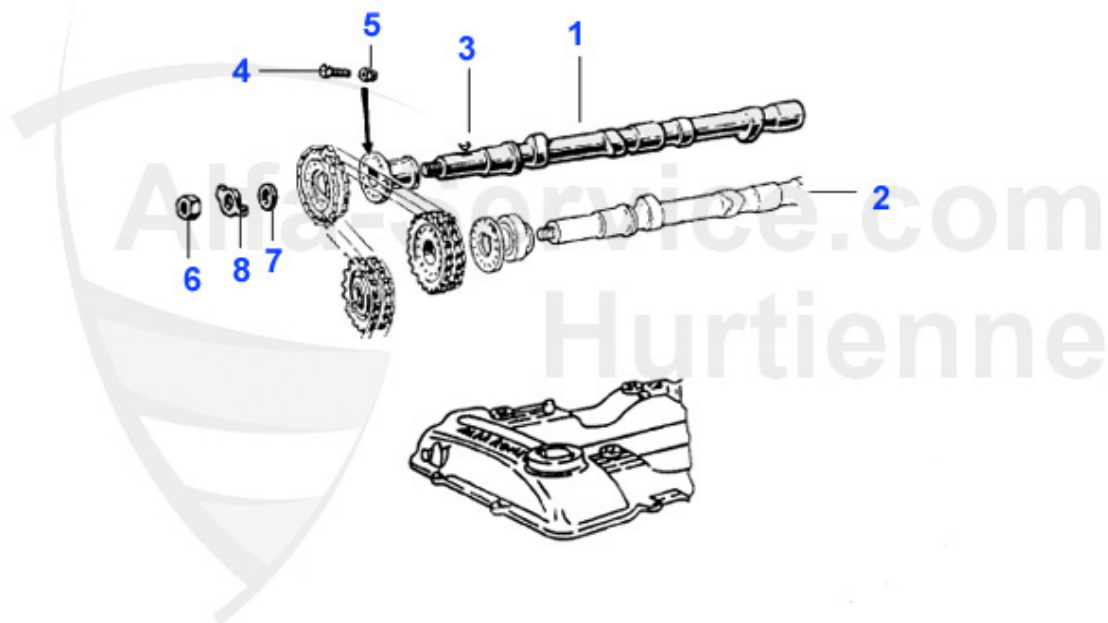

Giulia > ENGINE > CAMSHAFTS

1	03 285 0 0	NEW CAMSHAFT 1750/2000 HP 131 105.48	***
2	03 024 0 0	CAM SHAFT - EXHAUST	299.00 EUR
3	03 137 0 0	WEDGE FOR CAMSHAFTS	5.50 EUR
4	03 098 0 0	SAFETY BOLT FOR CAMSHAFTS	3.00 EUR
5	03 099 0 0	LOCK NUT SAFETY BOLT FOR CAMSHAFT	1.25 EUR
6	03 121 0 0	MOUNTING NUT-CHAIN WHEEL-CAMSHAFT	***
7	03 122 0 0	THRUST WASHER MOUNTING NUT	***
8	03 123 0 0	LOCK TAB CAMSHAFT	1.70 EUR