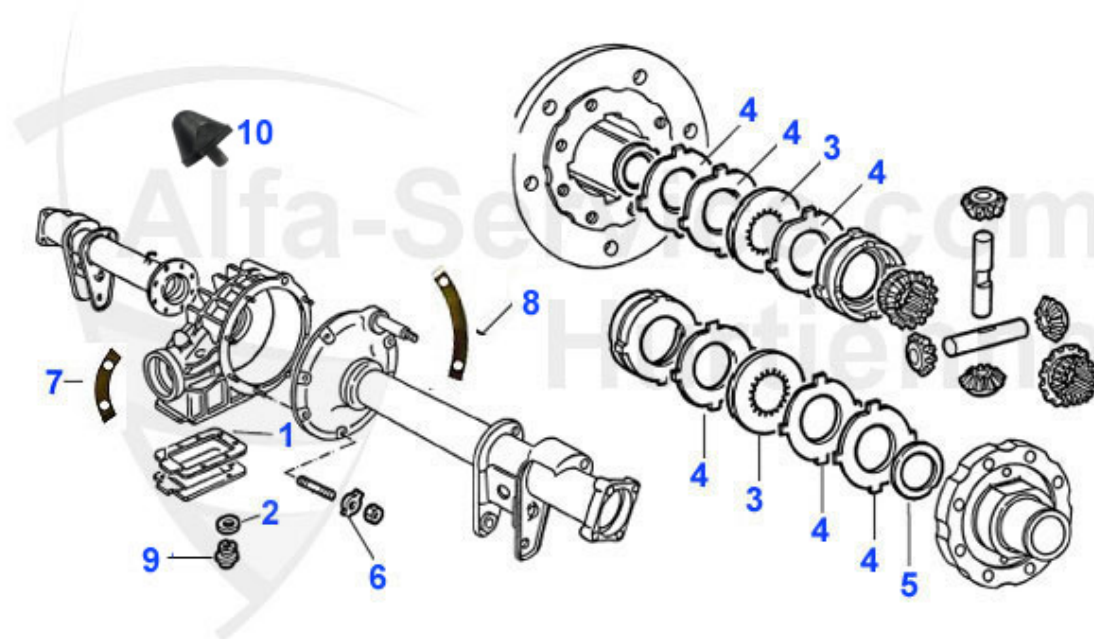

Giulia > POWERTRAIN > REAR AXLE > MOUNTING/LIMITED SLIP

1	02 032 0 0	DIFFERENTIAL SUMP GASKET 1300-1750	3.90 EUR
1	02 033 0 0	DIFFERENTIAL SUMP GASKET 2000	3.90 EUR
2	01 006 0 0	WASHER SUMP PLUG	1.50 EUR
3	12 187 0 0	OE.60741501 DIFFERENTIAL CLUTCH PLATE/2MM	97.00 EUR
4	12 190 0 0	BLANKING PLATE DIFFERENTIAL 2,1 mm	***
4	12 189 0 0	LIMITED SLIP DISC 2.0mm	75.01 EUR
4	12 188 0 0	BLANKING PLATE DIFFERENTIAL 1,9 mm	***
5	12 191 0 0	Diff. plate with oil pockets	19.50 EUR
6	12 184 0 0	Sicherungsblech Differentialgeh	***
7	12 193 0 0	LOCK PLATE	2.50 EUR
8	12 194 0 0	LOCKING PLATE DIFFERENTIAL HOUSING (DOUBLE)	4.41 EUR
9	04 003 0 0	SUMP PLUG GEAR,DIFFERENTIAL 101/105/115, OIL PAN 33,75,155,164,RZ, OE 60573441	14.49 EUR
10	12 034 0 0	DIFFERENTIAL BUMP STOP 1300-2000	15.90 EUR