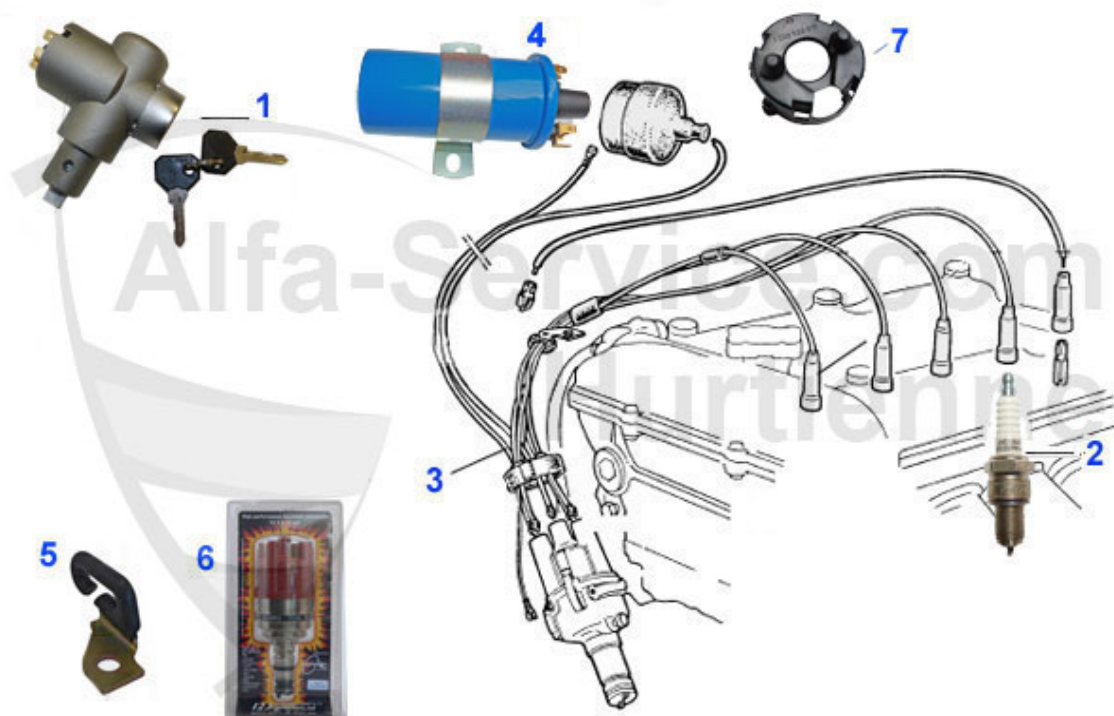

Giulia > ELECTRIC > IGNITION SWITCH/LEADS/SPARK PLUGS

1	14 008 0 0	Ignition Switch right hand >79, Bertone 1300-2000, Giulia 1300+1600 Spider 1300-2000, Berlina 1300+1600	129.00 EUR
1	14 010 1 0	IGNITION SWITCH 1ST SERIES LEFT SIDE	129.00 EUR
2	14 205 0 0	SPARK PLUG ORIGINAL ALFA 1300-2000 NORD	7.50 EUR
2	14 108 0 0	SPARK PLUG NGK B7ES	4.90 EUR
3	14 162 0 0	IGNITION CABLE GREEN CARBURATOR MODEL, NOT UNSHIELDED	44.49 EUR
3	14 045 0 0	SPARK PLUG CABLE BLACK	44.49 EUR
3	14 046 0 0	SPARK PLUG CABLE RED carburetor model	44.49 EUR
4	14 042 0 0	IGNITION COIL WITH SERIES RESISTANCE	99.00 EUR
4	14 020 0 0	IGNITION COIL STANDARD INCL. BRACKET	35.00 EUR
5	14 175 0 0	IGNITION LEAD CLAMP	15.90 EUR
6	14 179 0 0	123 ELECTRONICAL DISTRIBUTOR 16 TIMES ADJUSTABLE WITH PARTIAL VACUUM	369.99 EUR
6	14 182 0 0	123 ELECTRONICAL DISTRIBUTOR 16 TIMES ADJUSTABLE WITHOUT PARTIAL VACUUM	343.12 EUR
7	14 097 0 0	Abdeckung Zündspule Spider 1990-93	5.24 EUR