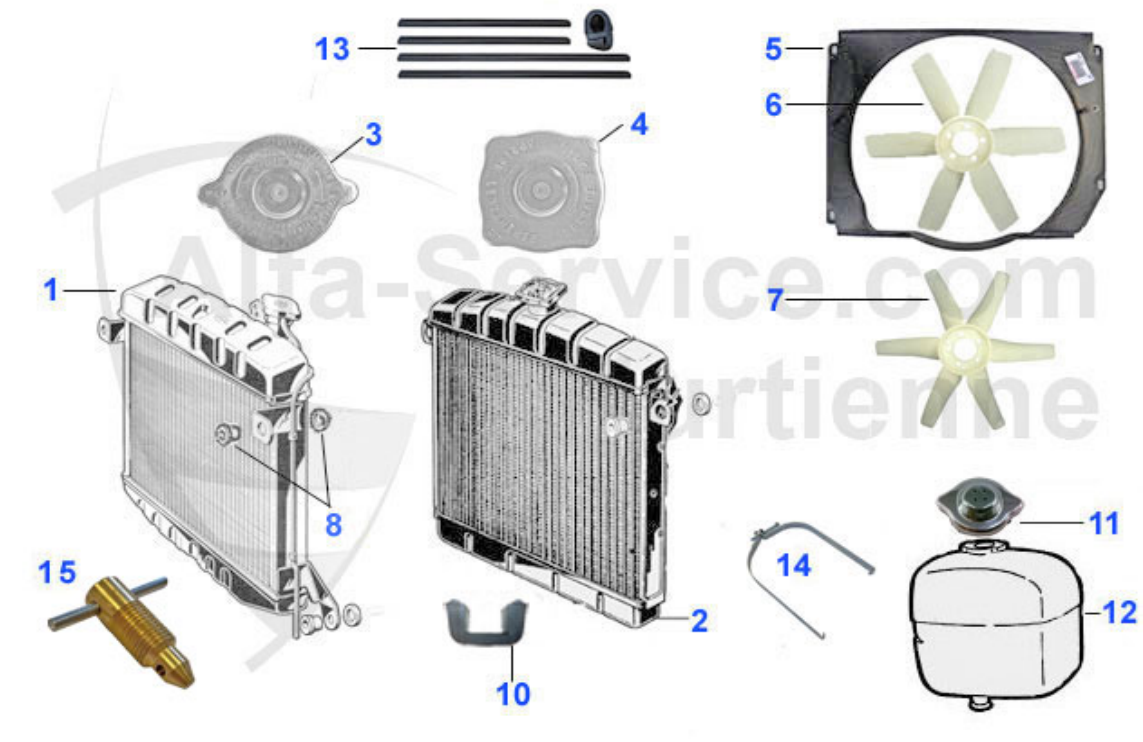

Giulia > COOLING SYSTEM > RADIATOR

15 08 090 0 0 VENT BOLT 1. SERIES RADIATOR

18.00 EUR