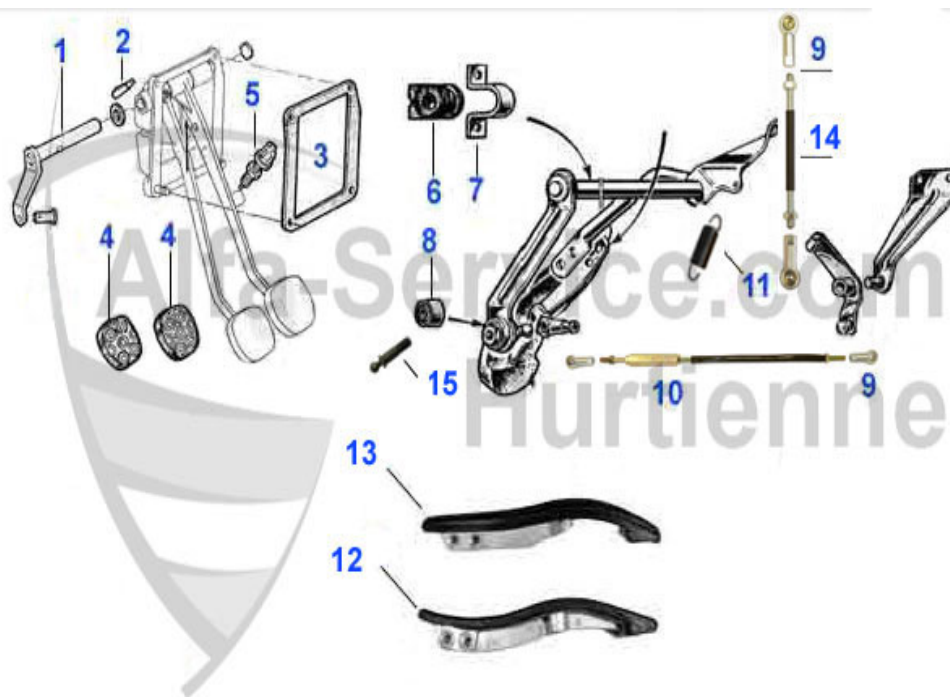

Giulia > PEDALS > HANGING PEDALS

1	09 024 0 0	CLUTCH PIVOT SHAFT,HANGING PEDALS	94.00 EUR
2	09 026 0 0	CLAMP for clutch pedal / shaft	5.00 EUR
3	09 027 0 0	GASKET - pedal cluster / front wall	28.50 EUR
4	18 010 0 0	CLUTCH OR BRAKE PEDAL PAD	4.80 EUR
5	14 041 0 0	MECHANICAL STOP-LAMP SWITCH 105/115 alfetta,giulietta, gtv(116), spider	11.80 EUR
6	03 174 0 0	BUSHING SUPPORT THROTTLE SHAFT	4.90 EUR
8	03 216 0 0	BUSHING FOR CARBURETOR LINKAGE	4.90 EUR
9	03 131 0 0	THROTTLE LINK END	3.45 EUR
10	03 132 0 0	THROTTLE ROD, long	22.00 EUR
11	03 176 0 0	ACCELERATOR RETURN SPRING/ CLUTCH PEDAL	6.99 EUR
12	18 077 0 0	ACCELERATOR PEDAL, HANGING PEDALS	47.01 EUR
13	18 110 0 0	ACCELERATOR PEDAL, STANDING PEDALS	53.00 EUR
14	03 136 0 0	THROTTLE ROD, SHORT	9.50 EUR
15	03 065 0 0	Ball joint for throttle linkage	7.50 EUR