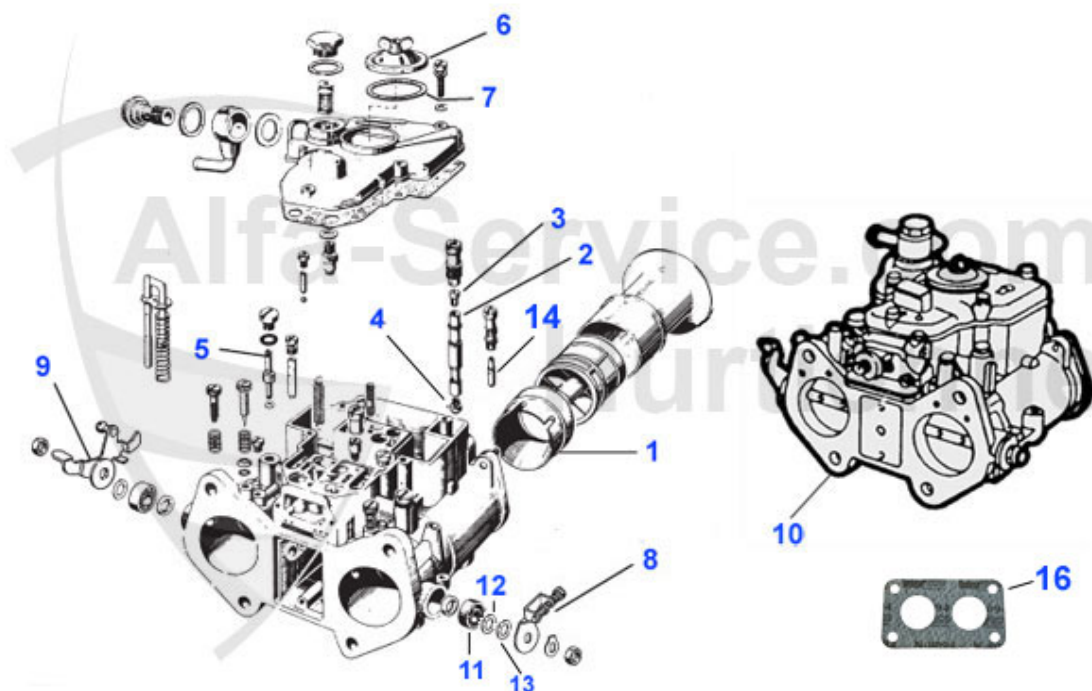

Giulia > FUEL SYSTEM > CARBURETTORS AND PARTS

1	03 297 0 0	Venturi Rohr 30mm für WEBER 40mm Vergaser	28.50 EUR
1	03 298 0 0	VENTURI 32mm FOR 40mm WEBER	30.00 EUR
2	03 299 0 0	EMULSION TUBE F16	25.00 EUR
2	03 300 0 0	EMULSION TUBE F9	30.00 EUR
3	03 454 0 0	AIR JET 175	7.00 EUR
3	03 455 0 0	AIR JET 180	7.00 EUR
3	03 457 0 0	AIR JET 190	7.00 EUR
3	03 458 0 0	AIR JET 195	7.00 EUR
3	03 460 0 0	AIR JET 205	7.00 EUR
3	03 461 0 0	AIR JET 210	7.00 EUR
3	03 449 0 0	Luftkorrekturdüse 145	7.00 EUR
3	03 447 0 0	Luftkorrekturdüse 135	7.00 EUR
3	03 446 0 0	Luftkorrekturdüse 130	7.00 EUR
3	03 453 0 0	AIR JET 165	7.00 EUR
3	03 452 0 0	AIR JET 160	7.29 EUR
3	03 451 0 0	AIR JET 155	7.00 EUR
3	03 462 0 0	AIR JET 220	7.00 EUR
3	03 456 0 0	AIR JET 185	7.00 EUR
3	03 463 0 0	AIR JET 245	7.00 EUR
3	03 459 0 0	AIR JET 200	7.00 EUR
3	03 450 0 0	AIR JET 150	7.00 EUR
4	03 415 0 0	Hauptdüse 185	7.00 EUR
4	03 417 0 0	Hauptdüse 195	7.00 EUR
4	03 416 0 0	Hauptdüse 190	7.00 EUR
4	03 405 0 0	MAIN JET 135	7.00 EUR
4	03 401 0 0	MAIN AIR JET 115	7.29 EUR
4	03 409 0 0	MAIN AIR JET 155	7.00 EUR
4	03 412 0 0	MAIN AIR JET 170	7.00 EUR
4	03 403 0 0	MAIN AIR JET 125	7.00 EUR
4	03 404 0 0	MAIN AIR JET 130	7.29 EUR