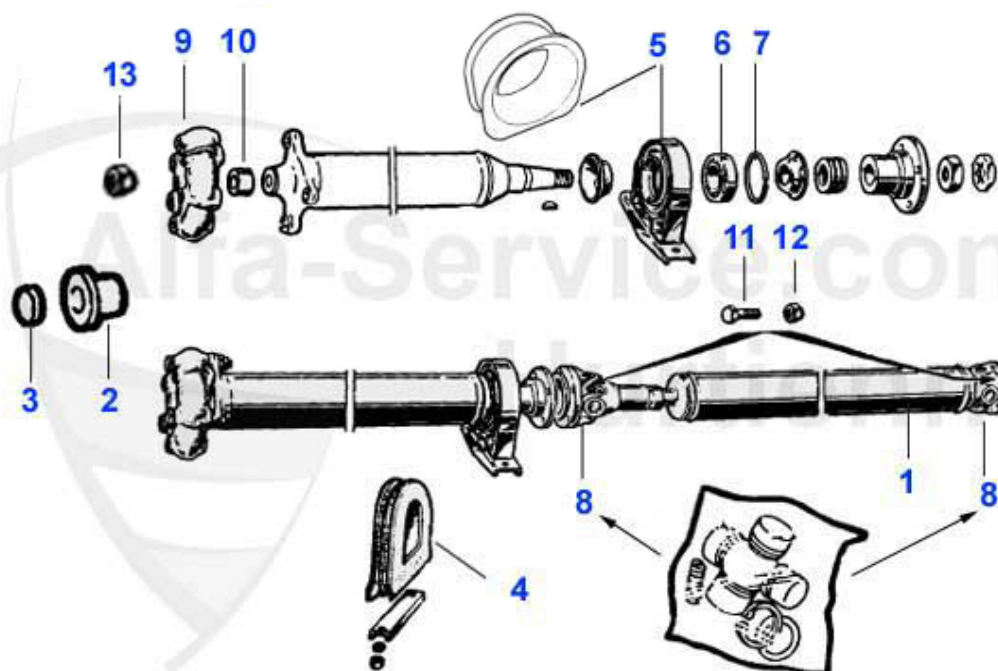

Giulia > POWERTRAIN > PROPSHAFT

1	05 007 1 0	EXCHANGE DRIVE SHAFT GIULIA 9mm SCREW HOLES PLEDGE 50 EURO	***
1	05 200 1 0	REAR DRIVESHAFT GIULIA,HD SLIDE 9mm HOLE,NEW PART NO DEPOSIT	279.00 EUR
2	05 016 0 0	BUSHING FOR FRONT DRIVE SHAFT	42.00 EUR
3	05 015 0 0	PRESSURE PIECE - bushing drive shaft	4.90 EUR
4	05 005 0 0	CENTER BEARING RUBBER 1963-68	23.00 EUR
5	05 022 0 0	PROPSHAFT CENTER SUPPORT Heavy Duty, 80 shore	70.00 EUR
5	05 002 0 0	1300-2000 PROPSHAFT MOUNT	47.01 EUR
5	05 027 0 0	Kardanmittellagerbock (Alu) 1300-1600 1.Serie mechanische Kupplung	79.00 EUR
6	05 003 0 0	BALL BEARING FOR PROPSHAFT MOUNT	17.50 EUR
7	05 012 0 0	SAFETY RING	3.00 EUR
8	05 001 0 0	UNIVERSAL JOINT 1966 - 93 (24 x 63,10)	34.00 EUR
8	05 019 0 0	UNIVERSAL JOINT 64 - 66 (23,84 x 61,30)	46.51 EUR
9	05 004 5 0	PROP SHAFT COUPLING HEAVY DUTY 70 SHORE	69.00 EUR
9	05 004 0 0	FRONT PROPSHAFT COUPLING PIRELLI	69.00 EUR
9	05 004 0 R	FRONT PROPSHAFT COUPLING RACING	59.00 EUR
10	05 014 0 0	RUBBER BUMP TRANSMISSION/DRIVESHAFT FRONT	5.11 EUR
11	05 020 0 0	SCREW DRIVE SHAFT 9 mm	4.11 EUR
12	05 021 0 0	NUT DRIVE SHAFT 9 mm	2.20 EUR
13	05 026 0 0	STOP NUT FOR PROPSHAFT COUPLING	1.59 EUR