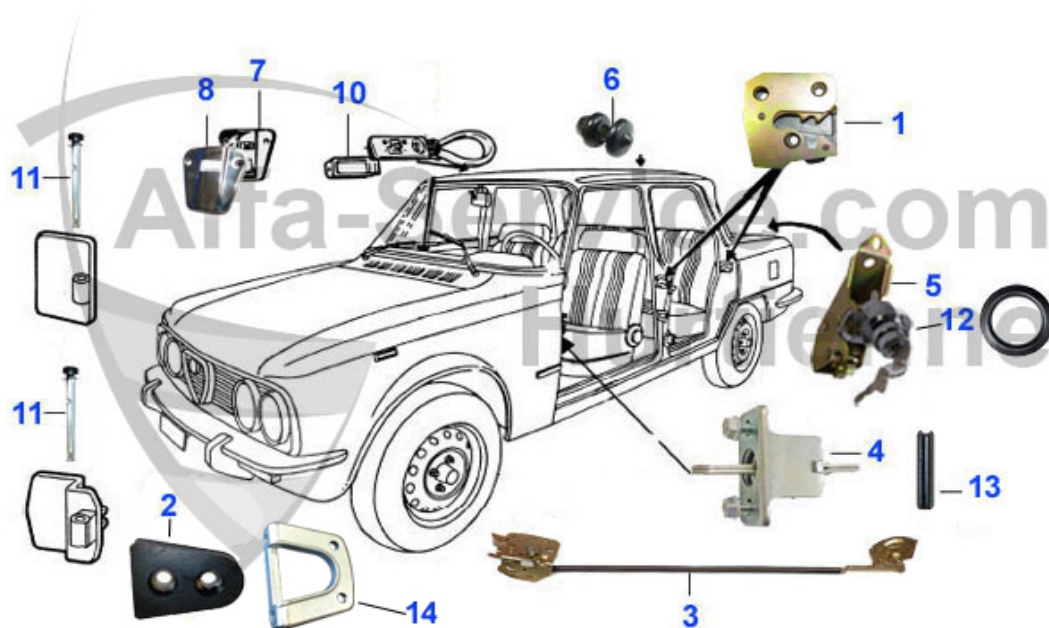

## Giulia > BODY PARTS > DOOR MECHANIC

1	22 016 0 2	LOCK STRIKER / producer: SAFE / Giulia/GT right	42.49 EUR
1	22 021 1 2	LOCK STRIKER / producer: KEIPER / Giulia right	40.00 EUR
1	22 016 0 1	LOCK STRIKER / producer: SAFE / Giulia/GT left	42.49 EUR
1	22 021 1 1	LOCK STRIKER / producer: KEIPER / Giulia left	40.00 EUR
2	22 027 0 0	DOOR BUFFER GIULIA/GT	***
3	22 023 1 1	DOOR LOCK - front, left - Giulia (SAFE)	90.00 EUR
4	22 024 1 0	DOOR HINGE - Giulia	***
5	19 121 1 0	TRUNK LOCK - Giulia - 2nd series	130.00 EUR
5	19 120 1 0	TRUNK LOCK - Giulia - 63-74	***
6	14 135 1 0	DOOR LIGHT SWITCH - Giulia/Berlina	6.90 EUR
7	14 136 1 0	SWITCH FOR INSIDE LAMP - Giulia/GT	***
8	19 169 1 0	CHROME COVER INTERIOR LIGHT SWITCH	***
10	16 318 0 2	INTERIOR LIGHT PLEXI GIULIA/GT RIGHT	24.00 EUR
10	16 318 0 1	INTERIOR LIGHT PLEXI GIULIA/GT LEFT	***
10	16 162 0 0	COURTESY LIGHT LENSE GT BERTONE AND GIULIA	15.90 EUR
11	22 025 1 0	SPLINT PIN - DOOR HINGE	2.80 EUR
12	18 172 1 0	RUBBERRING FOR THE REAR BONNET LOCK GIULIA SUPER	4.90 EUR
13	22 015 0 0	PIN FOR DOOR LIMIT STRAP GT 2. SERIES ALSO FOR GIULIA 2.SERIES	1.75 EUR
14	22 050 0 0	CENTERING COTTER B-PILLAR GT AND GIULIA	19.50 EUR