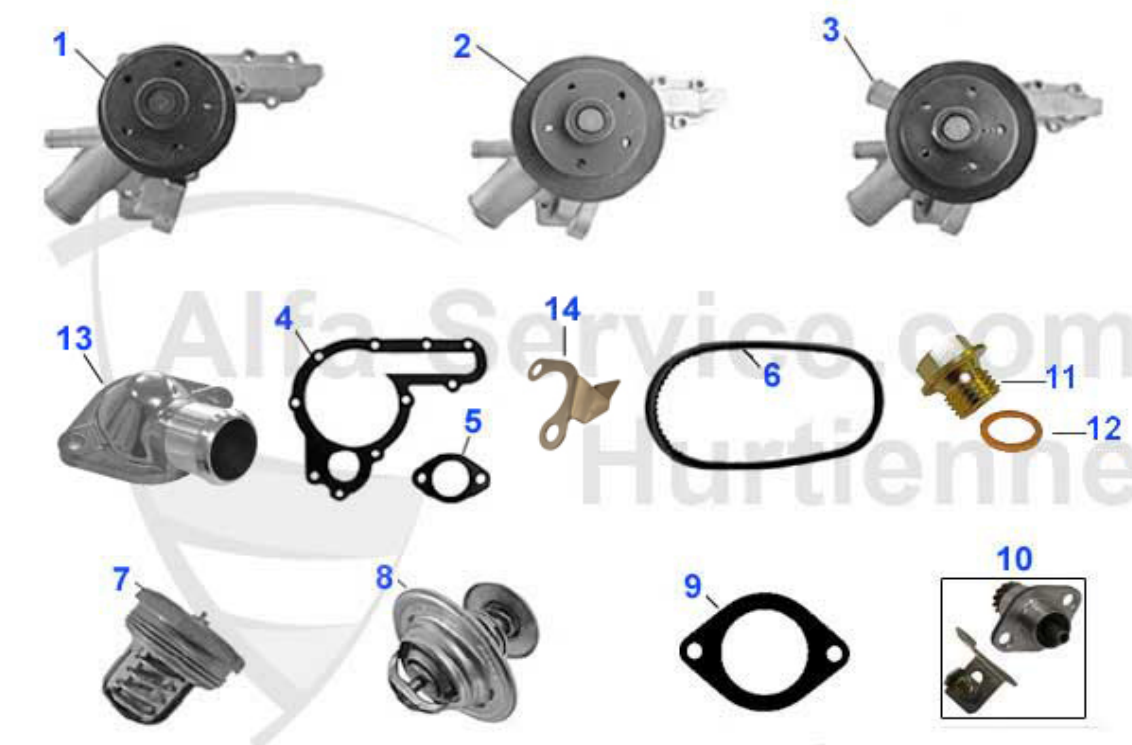

Giulia > COOLING SYSTEM > WATER PUMPS/THERMOSTATS

1	03 049 0 0	WATER PUMP - 2 HOSES - 1st series small belt pulley, 1.3-1.6 l 94mm	103.99 EUR
2	03 050 0 0	1750 WATER PUMP 2 hoses 110mm	98.00 EUR
3	03 051 0 0	1300-2000 WATER PUMP 3 hoses	89.00 EUR
4	02 047 0 0	WATER PUMP GASKET	3.00 EUR
5	02 071 0 0	GASKET TACHOMETER DRIVE	1.84 EUR
6	03 069 0 0	V-BELT 9.5X813 (GIULIA)	9.90 EUR
6	03 214 0 0	V-BELT 9.5X725	11.00 EUR
6	03 070 0 0	V-BELT 9.5X825 (SPIDER, GT)	13.90 EUR
6	03 071 0 0	V-BELT 9.5X850	13.90 EUR
7	08 007 0 0	SCREW-IN THERMOSTAT 1300-1600	39.00 EUR
8	08 008 0 0	1600 - 2000 THERMOSTAT, PLUG IN VERSION	22.00 EUR
8	08 008 0 M	1600 - 2000 THERMOSTAT, PLUG IN VERSION	22.00 EUR
9	08 046 0 0	GASKET for thermostat 08 008 0 0 FOR PLUG IN VERSION	2.90 EUR
10	03 483 0 0	TACHOMETER DRIVE	***
11	08 070 0 0	VENT BOLT WATER CIRCUIT INTAKE MANIFOLD OE 105020167601	8.50 EUR
12	08 084 0 0	GASKET BLEEDING SCREW OE 10280060	0.50 EUR
13	08 093 0 0	THERMOSTAT HOUSING COVER 1300-2000cc	46.90 EUR
14	03 498 0 0	TACHOMETER DRIVE	14.49 EUR
14	03 499 0 0	TACHOMETER DRIVE	14.49 EUR