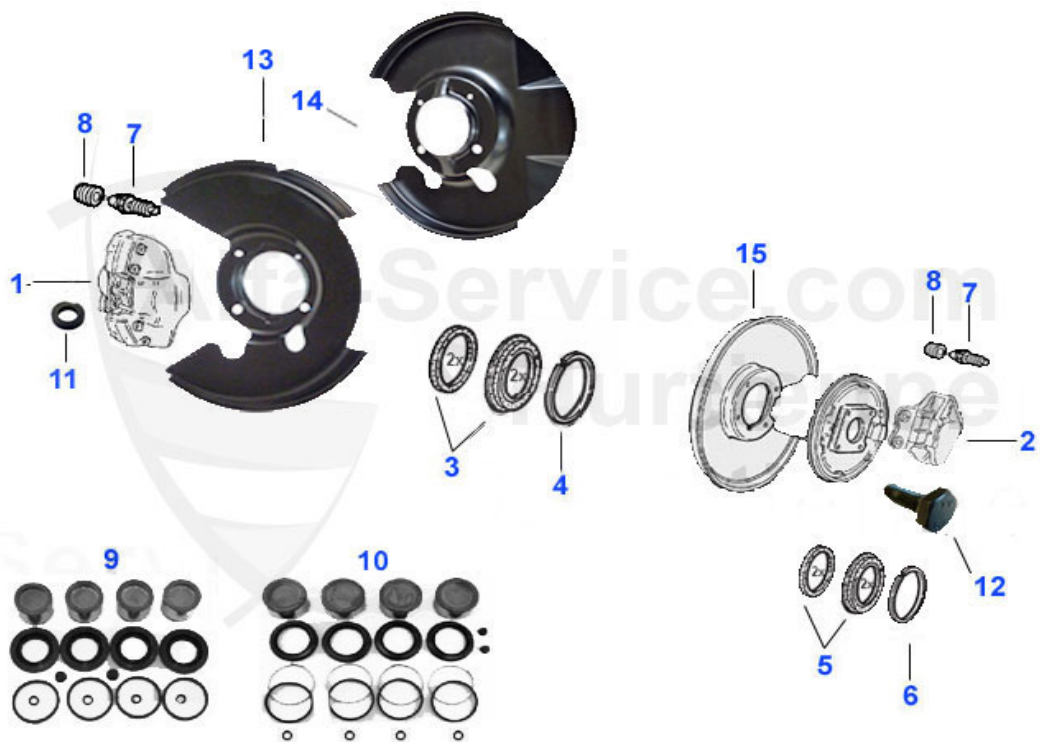

Giulia > BRAKE SYSTEM > BRAKE HYDRAULIC > BRAKE CALIPPERS

15 13 050 0 0 SPLASH SHIELD REAR

40.50 EUR