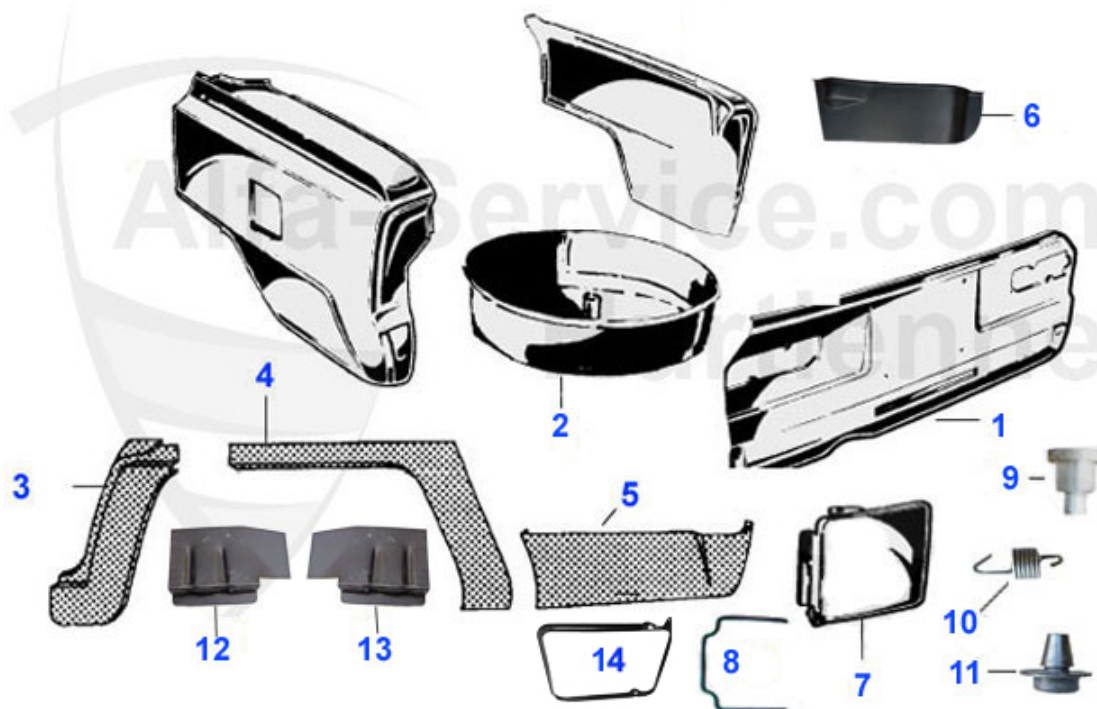

Giulia > BODY PARTS > BODY PANELS > PANELS REAR

1	15 007 1 0	REAR PANEL - Giulia	429.00 EUR
2	15 018 0 0	SPARE WHEEL WELL	129.00 EUR
3	15 014 1 2	REPAIR PANEL FRONT WHEEL ARCH RIGHT	26.50 EUR
3	15 014 1 1	REPAIR PANEL FRONT WHEEL ARCH LEFT	26.50 EUR
4	15 015 1 1	REPAIR PANEL REAR WHEEL ARCH, LEFT	29.00 EUR
4	15 315 1 1	REPAIR PANEL WHEEL HOUSE REAR LEFT (RESTAURATION QUALITY)	89.00 EUR
4	15 315 1 2	REPAIR PANEL REAR RIGHT (RESTAURATION QUALITY)	89.00 EUR
4	15 015 1 2	REPAIR PANEL REAR WHEEL ARCH RIGHT	29.00 EUR
5	15 316 1 1	REPAIR PANEL LOWER REAR LEFT FENDER (RESTAURATION QUALITY) GIULIA	109.00 EUR
5	15 316 1 2	REPAIR PANEL REAR LOWER RIGHT FENDER (RESTAURATION QUALITY) GIULIA	109.00 EUR
5	15 016 1 2	REPAIR PANEL REAR FENDER GIULIA RIGHT SIDE	30.00 EUR
5	15 016 1 1	REPAIR PANEL REAR FENDER GIULIA LEFT SIDE	30.00 EUR
6	15 223 1 1	CONNECTING PANEL - TRUNK FLOOR/WING LEFT	125.00 EUR
6	15 223 1 2	CONNECTING PANEL TRUNK FLOOR/WING RIGHT	98.00 EUR
7	15 183 2 0	FUEL FLAP GT/GIULIA	89.00 EUR
8	18 131 2 0	GT PLASTIC FRAME FOR FUEL FLAP	9.50 EUR
9	18 132 2 0	FUEL FLAP RIVET	4.80 EUR
10	18 133 2 0	FUEL FLAP SPRING	4.50 EUR
11	18 128 0 0	FUEL FLAP RUBBER STOPPER GIULIA AND GT BERTONE	3.99 EUR
12	15 169 3 1	REINFORCING PANEL - LIMIT STRAPS - H-AXLE LEFT	42.90 EUR
13	15 169 3 2	REINFORCING PANEL - LIMIT STRAPS - H-AXLE RIGHT	42.90 EUR
14	15 319 0 0	FRAME FOR FUEL FILLER FRAP GIULIA,GTJ, GTV,BERLINA,JUNIOR ZAGATO 1600	55.00 EUR