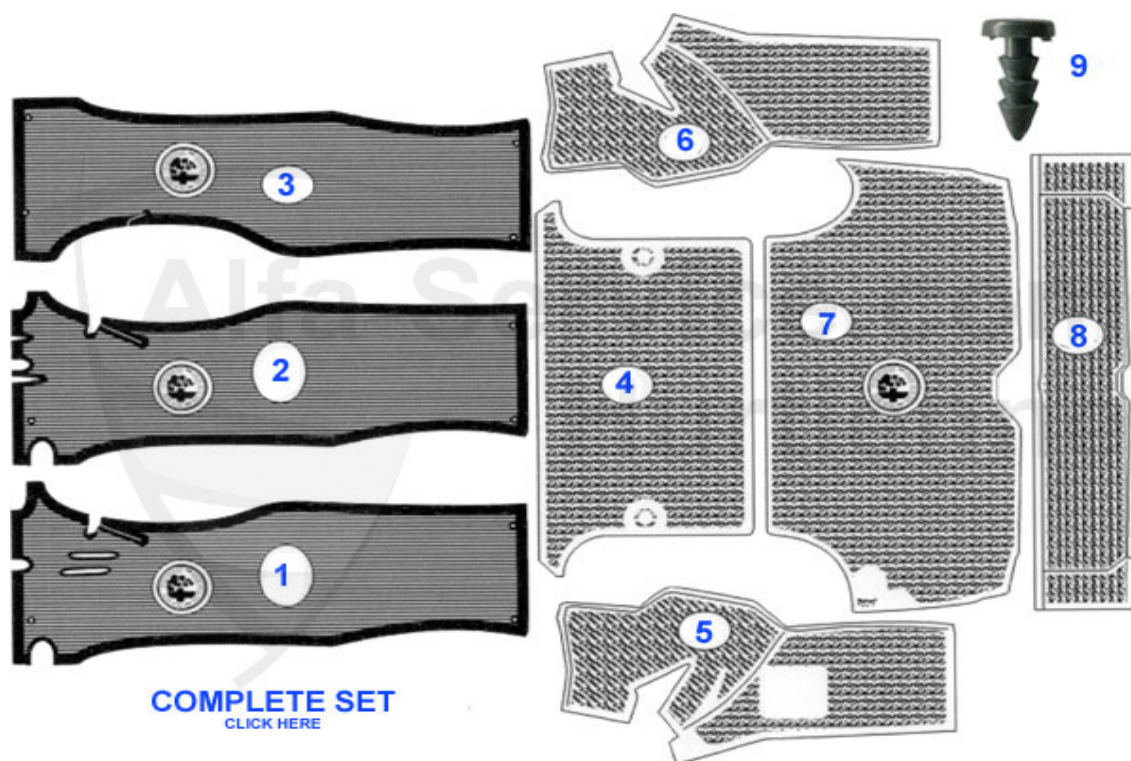

Giulia > INTERIOR PARTS > RUBBER MATS

1	20 280 1 1	RUBBER MATS - Giulia - floor left - standing pedals	119.00 EUR
2	20 281 1 1	RUBBER MATS - Giulia - floor - hanging pedals	155.00 EUR
3	20 281 1 4	RUBBER MAT GIULIA RIGHT SIDE,WITHOUT CUTTINGS 1. SERIES UP TO 1969	115.00 EUR
3	20 281 1 2	RUBBER MATS - Giulia No. 2 - floor - right	155.00 EUR
4	20 197 2 0	RUBBER MAT - TRUNK FRONT GT/GIULIA	116.95 EUR
5	20 285 1 1	RUBBER MATS - Giulia No. 4 - trunk, side - left	112.00 EUR
6	20 285 1 2	RUBBER MATS - Giulia No. 5 - trunk, side - right	112.00 EUR
7	20 283 1 0	RUBBER MATS - Giulia No. 3 - trunk area	228.99 EUR
8	20 284 1 0	RUBBER MAT REAR PANEL GIULIA	129.00 EUR
9	20 333 0 0	CLIP FOR RUBBER MAT - TRUNK	2.98 EUR
10	20 279 1 0	RUBBER MATS - Giulia - hanging pedals	945.00 EUR
10	20 278 1 0	RUBBER MATS - Giulia - standing pedals	945.00 EUR