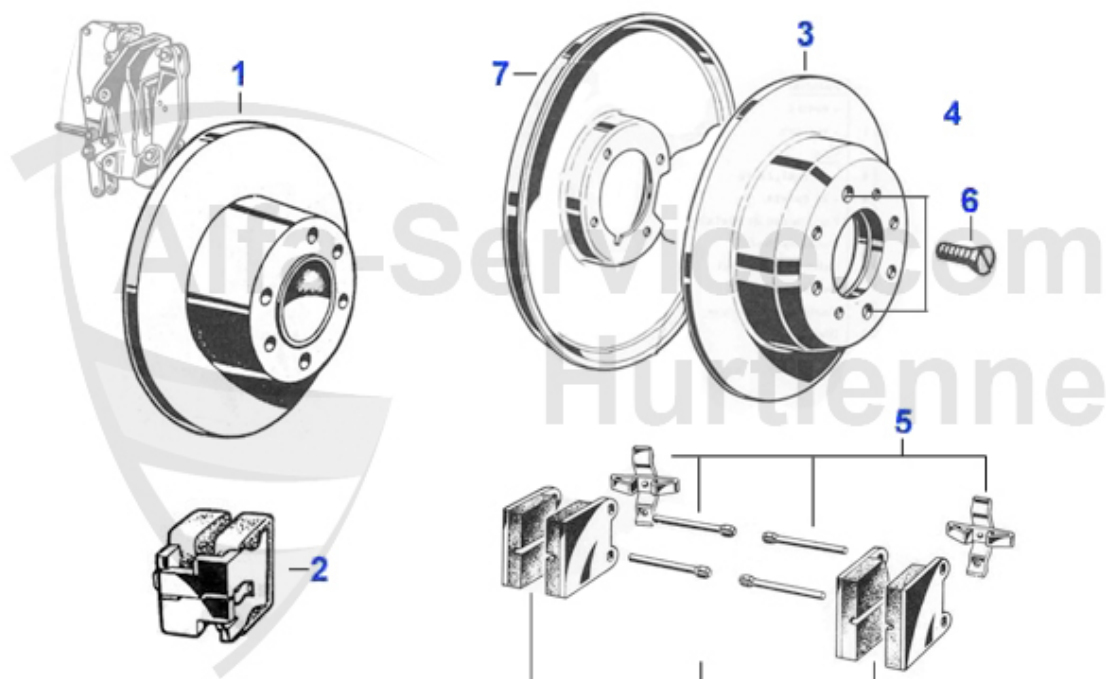

Giulia > BRAKE SYSTEM > REAR BRAKE > BRAKE DISCS/PADS

1	13 103 0 0	REAR BRAKE DISC DUNLOP	178.00 EUR
2	13 101 0 0	REAR BRAKE PADS DUNLOP	***
3	13 003 0 0	REAR BRAKE DISC 1300 - 2000 (only as a set)	56.00 EUR
4	13 006 0 0	REAR BRAKE PADS 1300-2000	24.50 EUR
4	13 006 F F	BRAKE PADS FERODO 1300-2000 rear	34.00 EUR
5	13 009 0 0	MOUNTING KIT REAR BRAKE PADS	9.50 EUR
6	13 056 0 0	MOUNTING SCREW FOR REAR BRAKE DISC	1.59 EUR
7	13 050 0 0	SPLASH SHIELD REAR	40.50 EUR