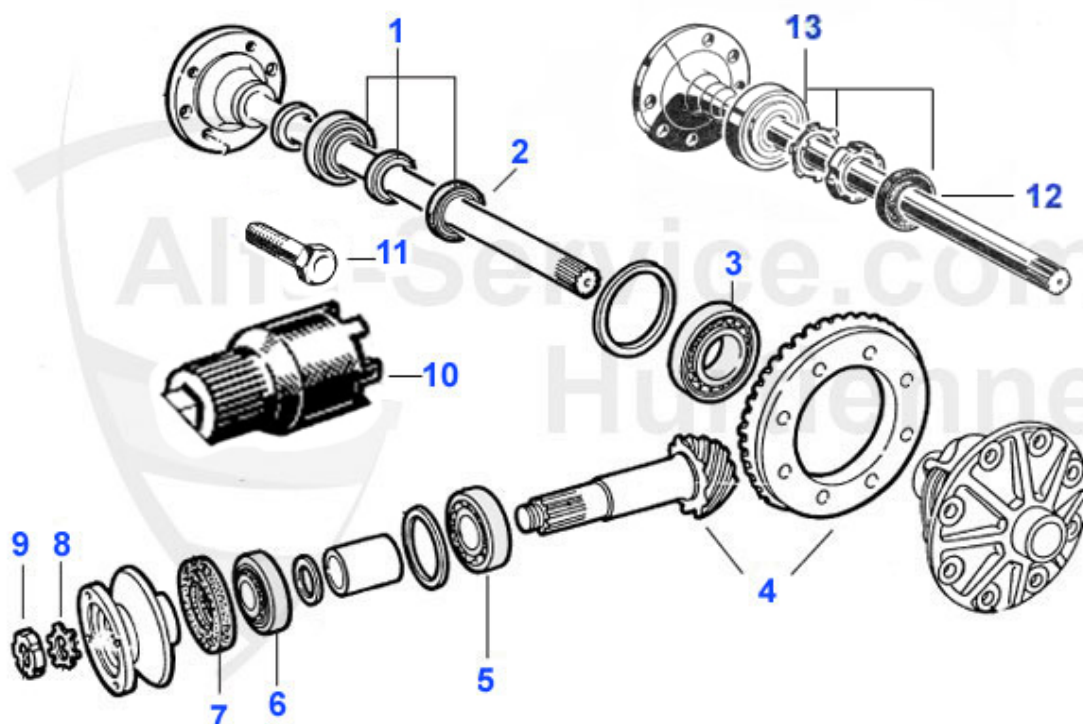

Giulia > POWERTRAIN > REAR AXLE > WHEEL BEARING/DIFFERENTIAL

1	12 030 0 0	SHRINK COLLAR	14.90 EUR
1	12 156 0 0	REAR WHEEL BEARING KIT 1972> WITH SHRINKING RING INCL. SEAL	65.00 EUR
2	02 028 0 0	OIL SEAL (34/52/10) REAR WHEEL BEARING 2nd SERIES	11.90 EUR
3	12 051 0 0	DIFFERENTIAL BEARING 2000, AR 75 4 + 6 CYL.,RZ/SZ,ALFETTA AND GIULIETTA	43.99 EUR
3	12 096 0 0	SHOULDER BEARING - DIFF. 1300 - 1750	115.00 EUR
5	12 090 0 0	REAR PINION BEARINGS 2000	84.00 EUR
5	12 107 0 0	REAR PINION BEARING 1300-1750	84.00 EUR
6	12 142 0 0	OUTER FRONT BEARING DIFFERENTIAL 1300- 1750	59.00 EUR
6	12 089 0 0	FRONT PINION BEARINGS 2000	54.00 EUR
7	02 026 0 0	OIL SEAL DIFFERENTIAL 2000 (45/74.5/12)	12.99 EUR
7	02 156 0 0	OIL SEAL (72/40/10) DIFFERTIAL 1750	12.99 EUR
7	02 053 0 0	OIL SEAL (40/72/16) DIFFERENTIAL 1300-1600	12.99 EUR
8	12 172 0 0	LOCK TAB differential 1600	4.50 EUR
9	12 145 3 0	Nut for diff. 1300-1750	28.00 EUR
9	12 182 0 0	Nut for diff. 2000	18.90 EUR
10	12 182 2W	DIFF. TOOL NUT 2000	69.50 EUR
10	12 182 1W	AUTOMOTIVE SPECIALITY TOOL DIFF. 1300-1750	69.50 EUR
11	12 085 0 0	WHEEL STUD REAR AXLE RIGHT THREAD	5.90 EUR
12	02 027 0 0	OIL SEAL (30/52/10) REAR WHEEL BEARING 1st SERIES	12.50 EUR
13	12 155 0 0	REAR WHEEL BEARING SET UP TO 1972	69.50 EUR