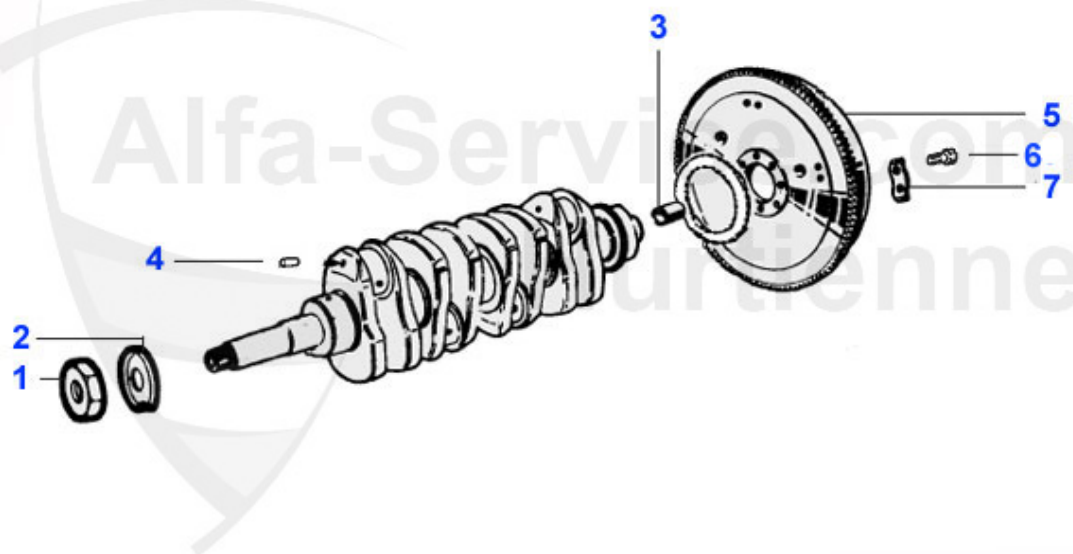

Giulia > ENGINE > CRANKSHAFT 1

1	03 094 0 0	NUT FOR PULLEY M20	17.50 EUR
2	03 097 0 0	TAB WASHER CRANKSHAFT/PULLEY 1300-2000	5.20 EUR
3	03 111 0 0	BUSHING CRANKSHAFT 1300-2000 DIAMETER 24 mm	9.90 EUR
3	03 110 0 0	BUSHING CRANKSHAFT 1750 diameter 20 mm	17.50 EUR
4	03 115 0 0	Alustopfen Kurbelwelle 6mm kurz 6/7/12mm	2.05 EUR
4	03 095 0 0	CRANK SHAFT dowel plug 6 mm	2.09 EUR
4	03 096 0 0	CRANK SHAFT dowel plug 6,25 mm	2.09 EUR
5	03 315 0 0	Flywheel rack 105 teeth mechanical clutch system	102.49 EUR
5	03 279 0 0	FLYWHEEL (STEEL) 8 BOLT 110 TEETH, 6,25 KG, NOT FOR MECHANICAL CLUTCH	615.00 EUR
5	03 242 0 0	FLYWHEEL MECHANICAL CLUTCH, 6.25Kg	545.00 EUR
5	03 314 0 0	TOOTH GEAR FLYWHEEL 1.SERIES 110 TEETH 220 mm INNER DIAMETER	116.00 EUR
5	03 309 0 0	RING GEAR F. FLYWHEEL 131 TEETH	116.00 EUR
5	03 308 0 0	RING GEAR F. FLYWHEEL 130 TEETH (24.03 mm RING GEAR HEIGHT)	119.00 EUR
5	03 282 0 0	FLYWHEEL (STEEL) 8-BOLT 130 TEETH, WEIGHT OPTIMIZED	519.99 EUR
5	03 275 0 0	Lightw. Steel flywheel 2000, 6 holes WEIGHT 7,0 kg NOT SUITABLE FOR E-INJECTION	629.00 EUR
5	03 501 0 0	FLYWHEEL 6 HOLES 215mm GERA RIM 105 FOR CONVERSION KW 6 HOLES ON GEAR, MECHANICAL CLUTCH	519.99 EUR
6	03 155 0 0	SCREW FOR 6-BOLT FLYWHEEL	6.79 EUR
6	03 156 0 0	1300 - 1750 SCREW FOR 8-BOLT FLYWHEEL	7.90 EUR
7	03 150 0 0	LOCKPLATE 8-HOLE FLYWHEEL 105.00.02402.01	3.40 EUR