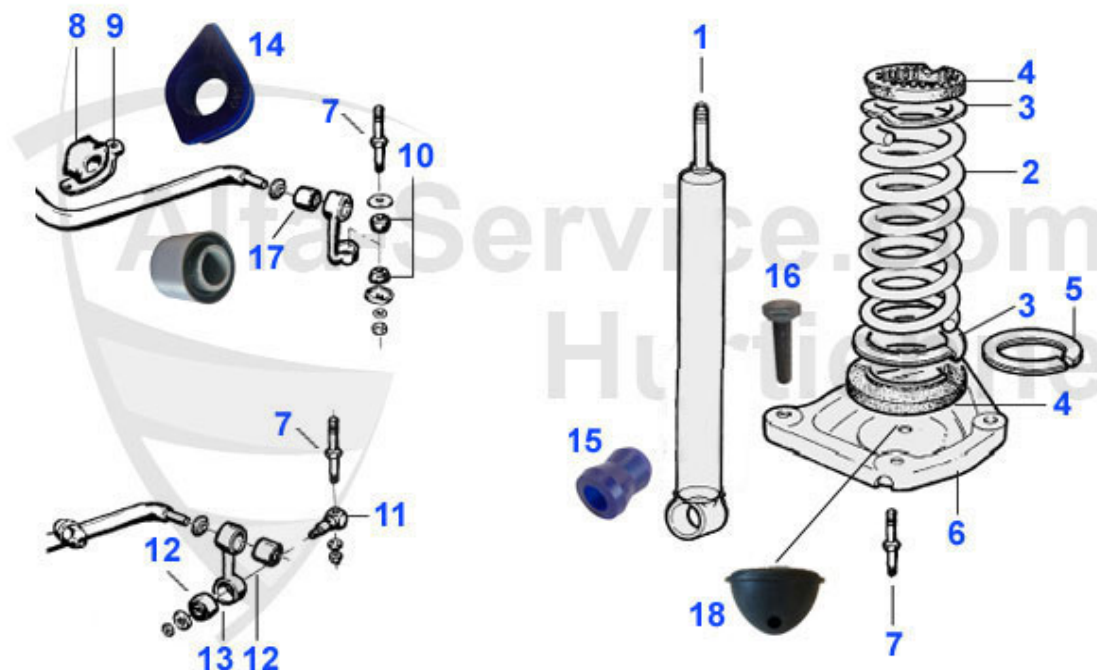

Giulia > SUSPENSION > FRONT > SPRINGS/SHOCKS/ANTI ROLL BAR

1	12 001 0 0	SHOCK ABSORBER, front	59.00 EUR
1	12 005 0 0	SHOCK ABSORBER BILSTEIN FRONT	145.00 EUR
1	12 149 0 0	SHOCK ABSORBER KONI YELLOW FRONT	125.00 EUR
1	12 003 0 0	FRONT SHOCK ABSORBER KONI RED ADJUSTABLE	115.00 EUR
2	12 008 3 0	1300 - 2000 FRONT SPRING	89.00 EUR
3	12 017 0 0	METAL SPRING PAD, front	9.00 EUR
4	12 016 0 0	RUBBER PAD FRONT SPRING	9.50 EUR
5	12 018 0 0	ALUMINIUM SPACER FOR FRONT SPRING 6 mm	29.50 EUR
5	12 169 0 0	FRONT SPRING SPACER 1cm, Aluminium	22.00 EUR
6	12 013 R 2	RACE SHALLOW SPRING PAN RIGHT	113.00 EUR
6	12 013 0 1	SHALLOW SPRING PAN, LEFT	49.50 EUR
6	12 013 R 1	RACE SHALLOW SPRING PAN LEFT	113.00 EUR
6	12 013 0 2	SPRING MOUNTING PLATE, RIGHT	49.50 EUR
7	12 093 0 0	DROP LINK BOLT SPRING PAN 68-86	16.92 EUR
8	12 038 0 0	FRONT STABILIZING RUBBER	5.40 EUR
9	12 039 0 0	HOLDER FOR FRONT STABILIZING RUBBER	8.70 EUR
10	12 095 0 0	CONNICAL RUBBER ANTI-ROLL BAR FRONT	5.50 EUR
11	12 136 0 0	ANTIROLL-BAR SUPPORT 68-86	23.00 EUR
12	12 037 0 0	FRONT DROPLINK BUSHING 30 mm	10.10 EUR
12	12 088 0 0	OE.60521246,front stabi bush dia 33mm 78-86	12.10 EUR
13	12 135 0 0	ANTI ROLL BAR DROP LINK FRONT WITH BUSHINGS 1968-86	28.50 EUR
14	12 200 0 0	SUPER FLEX STABILIZING RUBBER 24mm REQUIRED PARTS: 2	11.90 EUR
15	12 197 0 0	SUPER FLEX LOWER SHOCK ABSORBER BUSHING	8.75 EUR
15	12 222 0 0	Gummi Stoßdämpferauge 1300-2000 Nord	5.00 EUR
16	12 120 0 0	SCREW FOR SPRING PLATE	3.50 EUR
17	12 040 0 0	REAR STABILIZING RUBBER BUSH (ALSO FRONT 1.SERIES)	10.50 EUR
18	12 052 0 0	FRONT UPPER RUBBER STOP KIT 1. SERIES	52.50 EUR