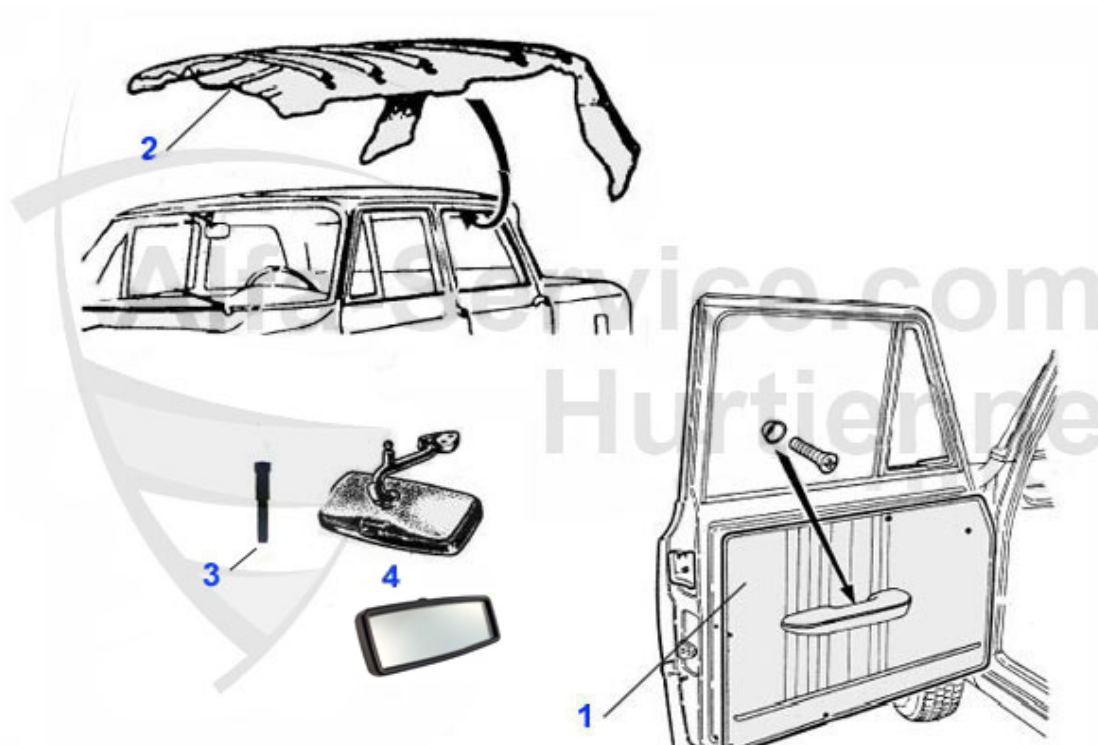

Giulia > INTERIOR PARTS > HEADLINER/DOOR PANELS

1	20 268 1 0	DOOR TRIM PANEL BLACK GIULIA 69-73 (FRONT AND REAR RIGHT + LEFT)	498.00 EUR
1	20 269 1 0	DOOR TRIM PANEL BROWN GIULIA 69-73 / (FRONT AND REAR RIGHT + LEFT)	498.00 EUR
1	20 271 1 0	DOOR TRIM PANEL BLACK GIULIA NUOVA 74-78 (FRONT AND REAR LEFT + RIGHT)	450.00 EUR
2	20 141 1 0	ROOF TRIM - Giulia - creme / not punched	195.01 EUR
2	20 276 1 0	ROOF TRIM - Giulia - rear: creme punched/ front: black	179.00 EUR
2	20 275 1 0	ROOF TRIM GIULIA, CREME PUNCHED	195.01 EUR
2	20 273 1 0	ROOF TRIM - Giulia - light grey / not punched	179.00 EUR
3	20 310 0 0	REAR-VIEW MIRROR SUPPORT SCREW BERTONE GT, GIULIA, BERLINA	9.00 EUR
4	20 311 2 0	inside mirror GT Bertone	145.00 EUR