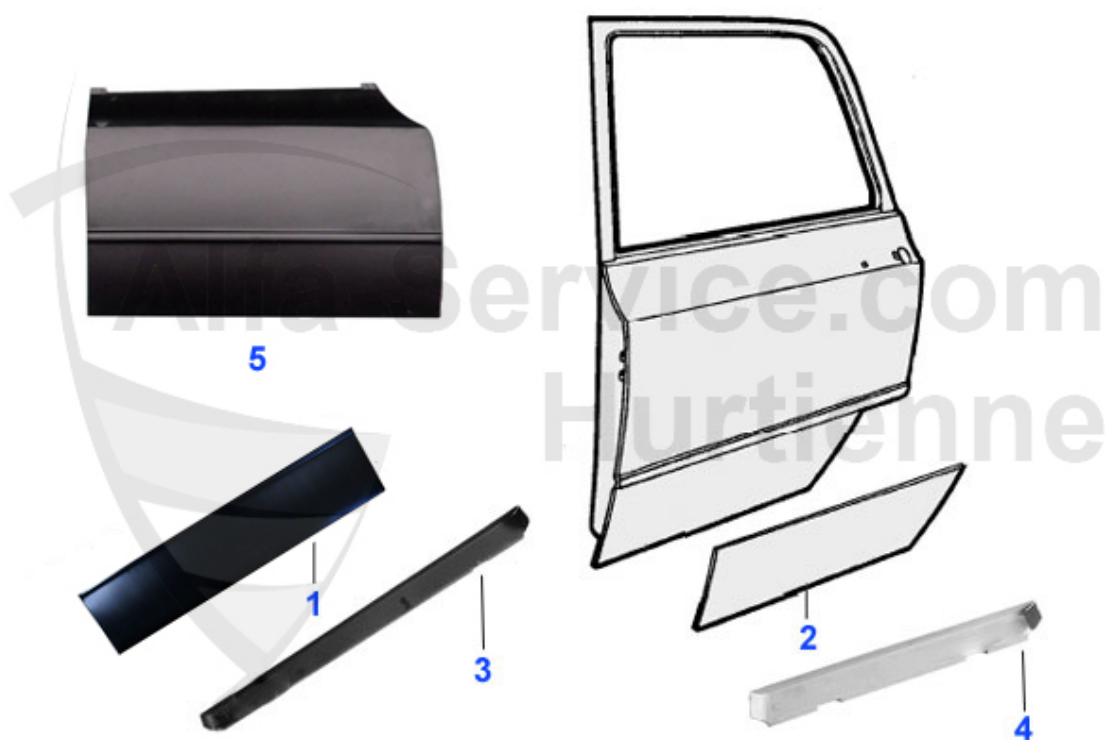

Giulia > BODY PARTS > BODY PANELS > DOOR

1	15 235 1 2	DOOR REPAIR PANEL FRONT, RIGHT - Giulia	65.00 EUR
1	15 235 1 1	DOOR REPAIR PANEL FRONT, LEFT - Giulia	65.00 EUR
2	15 236 1 2	DOOR PANEL, REAR, RIGHT - Giulia	59.00 EUR
2	15 236 1 1	DOOR PANEL REAR, LEFT - Giulia	55.00 EUR
3	15 233 1 1	DOOR FLOOR PANEL, FRONT, LEFT - GIULIA	129.00 EUR
3	15 233 1 2	DOOR FLOOR PANEL FRONT, RIGHT - Giulia	129.00 EUR
4	15 234 1 1	DOOR FLOOR PANEL, REAR, LEFT - Giulia	89.00 EUR
4	15 234 1 2	DOOR FLOOR PANEL, REAR, RIGHT - Giulia	89.00 EUR
5	15 231 1 1	DOOR SKIN LEFT GIULIA FRONT	199.00 EUR
5	15 231 1 2	DOOR SKIN RIGHT GIULIA FRONT	199.00 EUR
5	15 232 1 1	DOOR SKIN GIULIA REAR,LEFT	199.00 EUR
5	15 232 1 2	DOOR SKIN GIULIA REAR RIGHT	199.00 EUR