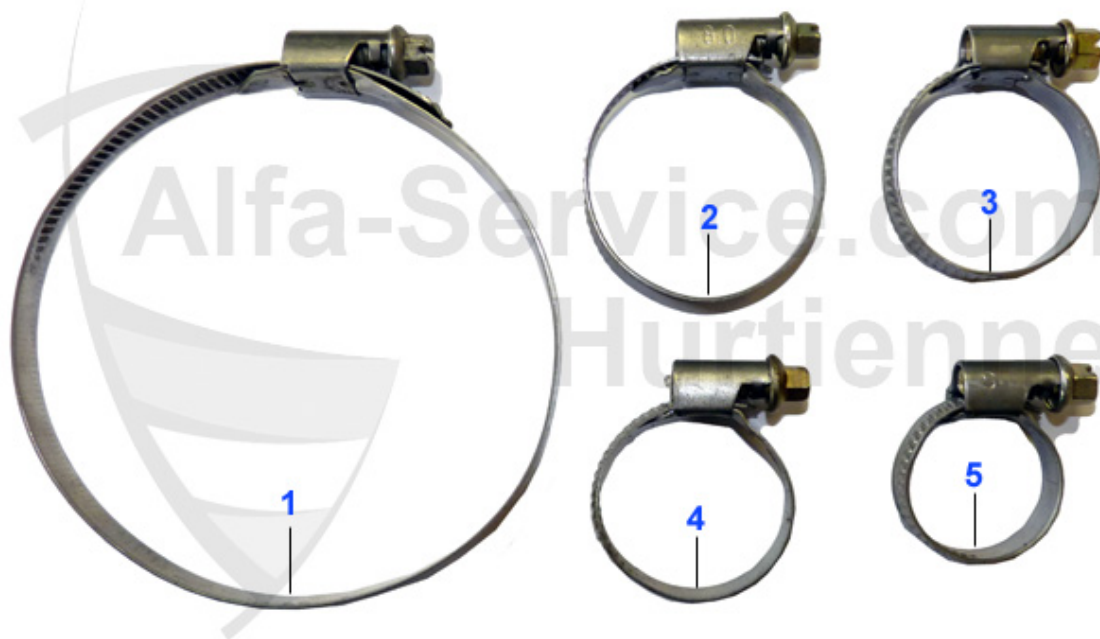

Giulia > COOLING SYSTEM > HOSES > HOSE CLAMPS

1	08 066 0 0	HOSE CLAMP 80-100mm	2.50 EUR
2	08 039 0 0	HOSE CLAMP 25-40mm	1.95 EUR
3	08 068 0 0	HOSE CLAMP 23-35mm	1.75 EUR
4	08 032 0 0	HOSE CLAMP 20-32mm	2.00 EUR
5	08 067 0 0	HOSE CLAMP 16-25mm	1.75 EUR