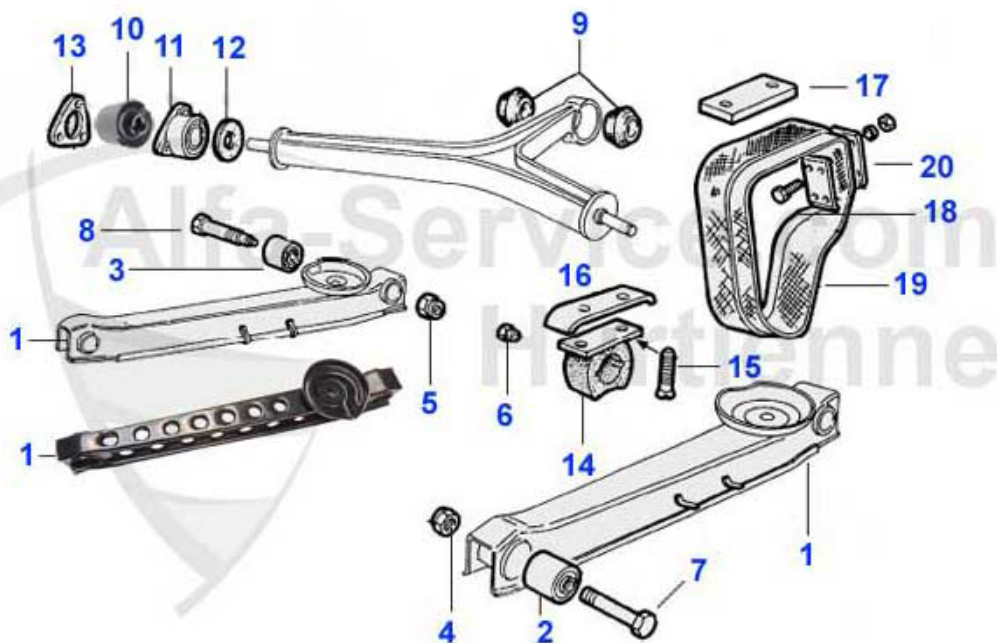

Giulia > SUSPENSION > REAR > TRAILING ARMS/T-BAR

1	12 031 0 0	REAR TRAILING ARM, without bushings	135.01 EUR
2	12 154 0 0	FRONT TRAILING ARM BUSH 1964-68 OUTER DIAM. 36mm	26.50 EUR
2	12 109 0 0	FRONT TRAILING ARM BUSHING HEAVY DUTY YEAR 68-93	26.00 EUR
2	12 032 0 0	REAR TRAILING ARM FRONT BUSH 55 shore	19.90 EUR
3	12 110 0 0	REAR TRAILING ARM BUSHING HEAVY DUTY YEAR 64-93	26.00 EUR
3	12 033 0 0	REAR TRAILING ARM BUSH STD.	19.90 EUR
4	12 065 0 0	NUT TRAILING ARM SCREW FRONT	1.50 EUR
5	12 066 0 0	LARGE NUT REAR TRAILING ARM	4.20 EUR
6	12 067 0 0	SMALL NUT REAR TRAILING ARM	1.50 EUR
7	12 091 0 0	SCREW FRONT BUSHING	6.20 EUR
8	12 092 0 0	SCREW REAR TRAILING ARM	21.90 EUR
9	12 146 0 0	TRUNION BAR CONICAL RUBBER,HARD VERSION	7.50 EUR
9	12 045 0 0	T-BAR CONICAL RUBBER STD.	4.15 EUR
10	12 055 0 1	TRUNION BAR END BUSHING	26.91 EUR
11	12 055 0 2	HOUSING FOR TRUNNION ARM END BUSHING	38.00 EUR
12	12 097 0 0	RUBBER DISC FOR T-BAR END	5.30 EUR
13	12 186 0 0	OUTER PART SPACER FOR 12 055 0 0, 2 mm	***
14	12 204 0 0	BUMP STOP REAR AXLE GIULIA 1.SERIES ORIGINALTEIL	37.50 EUR
14	12 027 0 0	BUMP STOP REAR AXLE, 2nd series	14.49 EUR
15	12 059 0 0	SCREW BUMP STOP REAR AXLE	2.40 EUR
16	12 054 0 0	METAL UNDER BUMP STOP	12.50 EUR
17	12 087 0 0	SPACER REAR AXLE BUMP STOP/NYLON IMPROVED VERSION,EASY TO DISMANTLE,NO CONTACT CORROSION	28.00 EUR
18	12 035 1 0	REAR AXLE REBOUND STRAP 45 mm GIULIA	22.00 EUR
18	12 036 0 1	REAR AXLE REBOUND STRAP (outside) - 31 mm	12.50 EUR
19	12 036 0 2	REAR AXLE REBOUND STRAP (inside) - 31 mm	12.50 EUR
19	12 043 0 0	REBOUND STRAP KIT INNER/OUTER 31mm, ORIGINAL MATERIAL (4 PCS)	89.00 EUR
20	12 053 0 0	MOUNTING KIT FOR REBOUND STRAPS 31 mm FOR ONE SIDE	11.50 EUR