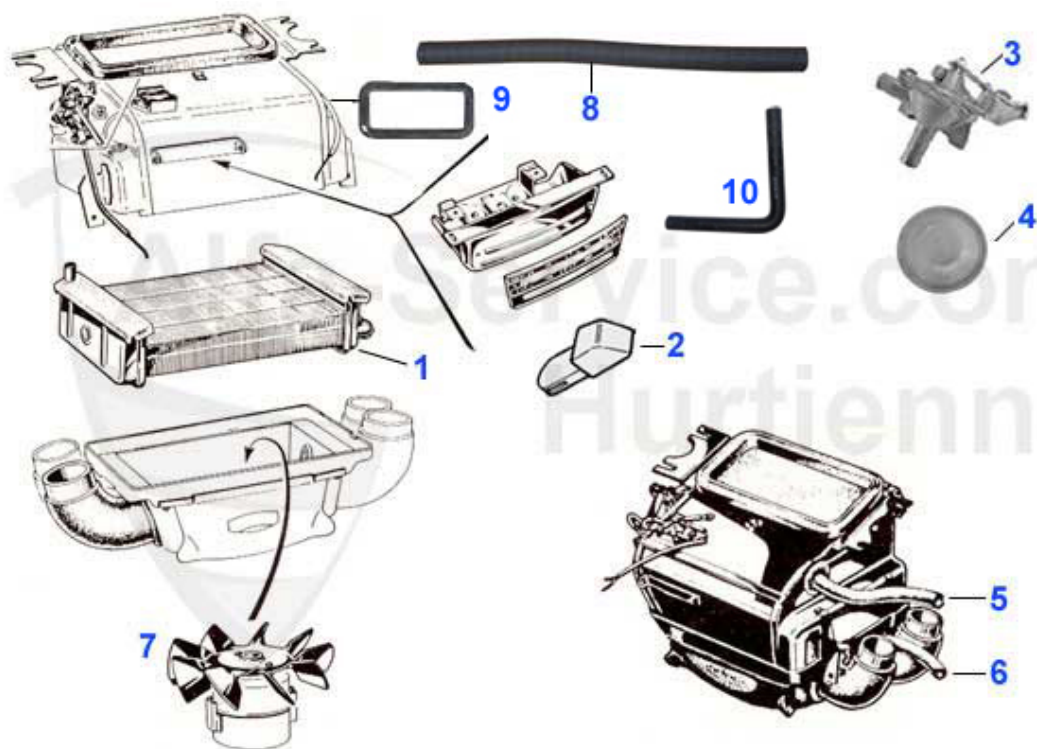

Giulia > HEATER/BLOWER > HEATER 1st SERIES

1	08 069 0 0	HEATER MATRIX 1. SERIES NEW PART!	229.00 EUR
2	20 129 0 0	PLASTIC CAP FOR HEATER LEVER black (original)	4.41 EUR
2	19 162 0 0	PLASTIC CAP FOR HEATER LEVER CHROMED	8.10 EUR
3	08 012 0 0	HEATER VALVE 1st series aluminium housing	55.00 EUR
4	08 030 0 0	MEMBRANE FOR HEATER VALVE 1st series	8.75 EUR
5	08 048 0 0	HEATER HOSE (1st series)	16.51 EUR
6	08 023 0 0	HOSE HEATER-WATER PUMP	12.90 EUR
7	14 033 0 0	BLOWER MOTOR 1. SERIES SPIDER,GIULIA AND GT WITH FAN BLADE	99.00 EUR
8	08 083 0 5	PAPER AIR HOSE 45mm, 1 METER for GT AND SPIDER 1.SERIES AND ALL GIULIA MODELS	15.01 EUR
9	08 091 0 0	HEATER BOX SEAL Giulia,GT,Spider	37.00 EUR
10	08 094 0 0	RADIATOR HOSE HEATER VALVE/HEAT EXCHANGER 1.SERIES (ADJUST LENGTH)	12.00 EUR