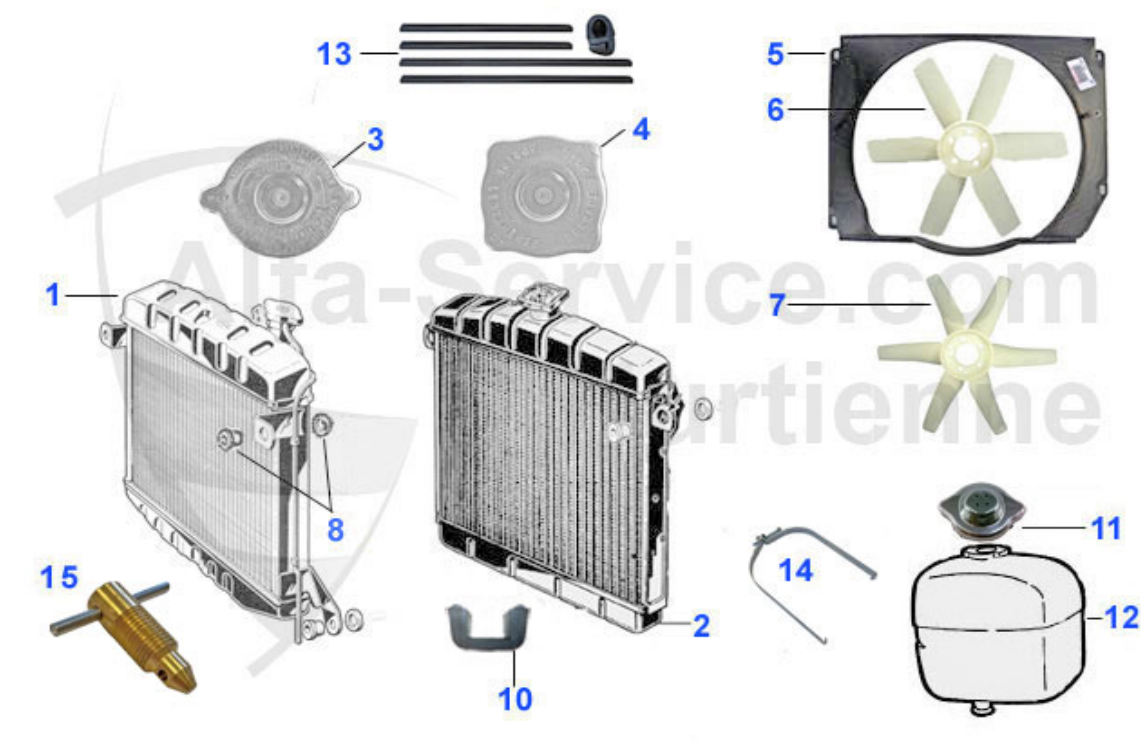

Giulia > COOLING SYSTEM > RADIATOR

1	08 065 3 0	RADIATOR NEW GIULIA, GT 1ST SERIES	399.00 EUR
1	08 086 0 A	RADIATOR 1ST SERIES ALUMINIUM INCL. CAP	798.00 EUR
1	08 086 0 S	RADIATOR 1ST SERIES ALUMINIUM INCL. CAP BLACK	798.00 EUR
1	08 027 0 0	REBUILT RADIATOR / GT AND GIULIA 1st series	246.21 EUR
2	08 088 2 A	ALLUMINIUM RADIATOR GT 2.SERIES WITH BLOWER AND RADIATOR CAP	879.01 EUR
2	08 087 0 A	ALUMINIUM RADIATOR 2. SERIES GT,GIULIA WITH RADIATOR CAP	697.99 EUR
2	08 087 0 S	ALLUMINIUM RADIATOR 2.SERIES GT,GIULIA (BLACK) WITH RADIATOR CAP	697.99 EUR
2	08 088 2 S	ALLUMINIUM RADIATOR GT 2.SERIES WITH BLOWER AND RADIATOR CAP, BLACK	799.00 EUR
2	08 064 0 0	RADIATOR (NEW PART) BERT. AND GIULIA 2ND SERIES	310.99 EUR
2	08 002 0 0	REBUILT RADIATOR / GT - GIULIA 2nd SERIES	***
3	08 060 0 0	RADIATOR CAP ROUND car without overflow container	11.00 EUR
3	08 061 0 0	RADIATOR CAP ROUND CHROMED car without overflow container	19.50 EUR
4	08 062 0 0	RADIATOR CAP SQUARE CHROMED MODELS WITH OVERFLOW CONTAINER	19.50 EUR
4	08 006 0 0	RADIATOR CAP SQUARE car with overflow container	11.00 EUR
5	03 056 3 0	FAN SHROUD	34.50 EUR
5	03 082 0 0	FAN SHROUD -DEEP VERSION-	29.50 EUR
6	03 053 0 0	FAN BLADE 1750-2000	29.00 EUR
7	03 052 0 0	FAN BLADE 1300-1600	29.00 EUR
8	08 071 0 0	RADIATOR RUBBER SET MALE & FEMALE PART	6.00 EUR
10	08 003 0 0	LOWER RADIATOR MOUNTING	3.80 EUR
11	08 049 0 0	CAP FOR OVERFLOW CONTAINER chromated	14.49 EUR
11	08 026 0 0	CAP FOR OVERFLOW CONTAINER	9.00 EUR
12	08 025 0 0	OVERFLOW CONTAINER 68-89	47.01 EUR
13	18 072 1 0	RUBBER PROFILE KIT RADIATORFRAME 2. SERIES GIULIA, 3 PIECES (2x32/1x45cm)	16.90 EUR
14	08 080 0 0	EXPANSION TANK BRACKET 105/115 GT,GTV, SPIDER,BERLINA AND GIULIA/ZAGATO 2.0	34.00 EUR