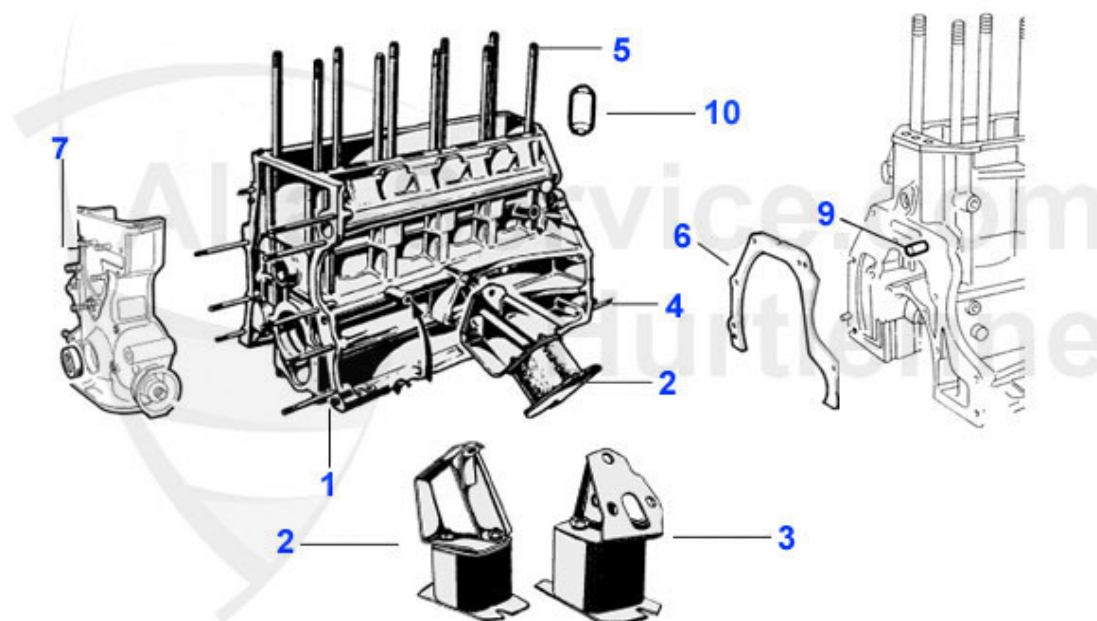

Giulia > ENGINE > ENGINE BLOCK/MOUNTS

2	03 066 3 1	ENGINE MOUNT LEFT	49.50 EUR
2	03 066 R 1	ENGINE MOUNT RACING, LEFT 75 SHORE	59.50 EUR
3	03 066 R 2	ENGINE MOUNT RACING, RIGHT 75 SHORE	59.50 EUR
3	03 066 3 2	ENGINE MOUNT RIGHT	49.50 EUR
4	03 143 0 0	STUD ENGINE GEARBOX Type 105/116	5.60 EUR
5	03 237 0 0	STUD BOLT ENGINE-CYLINDER HEAD 1300	31.00 EUR
5	03 234 0 0	1600 (M 11) STUD ENGINE-CYLINDER HEAD	30.00 EUR
5	03 236 0 0	1600, 1750, 2000 (M 12) STUD ENGINE- CYLINDER HEAD Alfetta: 1.6,1.8,2.0	31.00 EUR
6	04 050 0 0	DISTANCE PLATE engine/transmission	25.00 EUR
7	03 272 0 0	CONTROL CASING COVER, USED PLEASE INDICATE TYPE	107.10 EUR
9	03 198 0 0	OE. 10842220 DOWEL	3.92 EUR