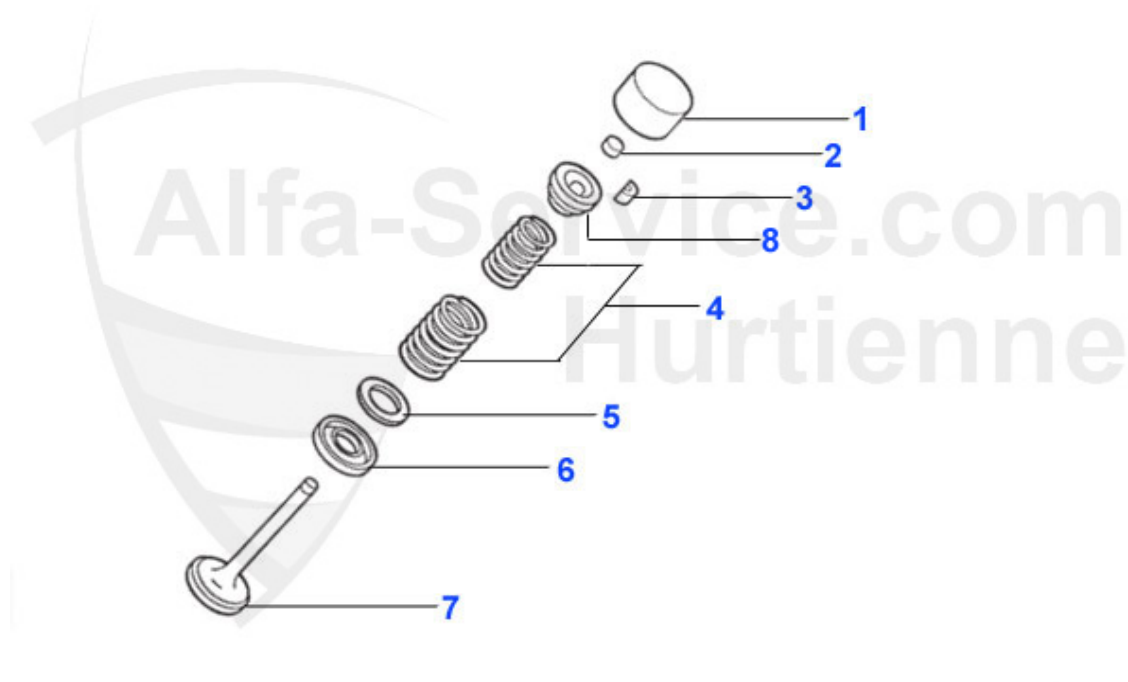

Giulia > ENGINE > VALVES

1	03 068 0 0	CAM FOLLOWER OE60612178	15.20 EUR
2	VEP2225	VALVE ADJUSTING SHIM 2.025	11.50 EUR
2	VEP2575	VALVE ADJUSTING SHIM 2.575	11.50 EUR
2	VEP2600	Ventileinstellplättchen 2.600	11.50 EUR
2	VEP2625	Ventileinstellplättchen 2.625	11.50 EUR
2	VEP2650	Ventileinstellplättchen 2.650	11.50 EUR
2	VEP2675	Ventileinstellplättchen 2.675	11.50 EUR
2	VEP2700	Ventileinstellplättchen 2.700	11.50 EUR
2	VEP2725	Ventileinstellplättchen 2.725	11.50 EUR
2	VEP2800	Ventileinstellplättchen 2.800	11.50 EUR
2	VEP2825	Ventileinstellplättchen 2.825	11.50 EUR
2	VEP2550	VALVE ADJUSTING SHIM 2.550	11.50 EUR
2	VEP2525	VALVE ADJUSTING SHIM 2.525	11.50 EUR
2	VEP2500	VALVE ADJUSTING SHIM 2.500	11.50 EUR
2	VEP2250	VALVE ADJUSTING SHIM 2.250	11.50 EUR
2	VEP2275	VALVE ADJUSTING SHIM 2.275	11.50 EUR
2	VEP2300	VALVE ADJUSTING SHIM 2.300	11.50 EUR
2	VEP2325	VALVE ADJUSTING SHIM 2.325	11.50 EUR
2	VEP2350	VALVE ADJUSTING SHIM 2.350	11.50 EUR
2	VEP2375	VALVE ADJUSTING SHIM 2.375	11.50 EUR
2	VEP2400	VALVE ADJUSTING SHIM 2.400	11.50 EUR
2	VEP2425	VALVE ADJUSTING SHIM 2.425	11.50 EUR
2	VEP2450	VALVE ADJUSTING SHIM 2.450	11.50 EUR
2	VEP2475	VALVE ADJUSTING SHIM 2.475	11.50 EUR
2	VEP2850	Ventileinstellplättchen 2.850	11.50 EUR
2	VEP2875	Ventileinstellplättchen 2.875	11.50 EUR
2	VEP2900	Ventileinstellplättchen 2.900	11.50 EUR
2	VEP3250	Ventileinstellplättchen 3.250	11.50 EUR
2	VEP3275	Ventileinstellplättchen 3.275	11.50 EUR
2	VEP3300	Ventileinstellplättchen 3.300	11.50 EUR