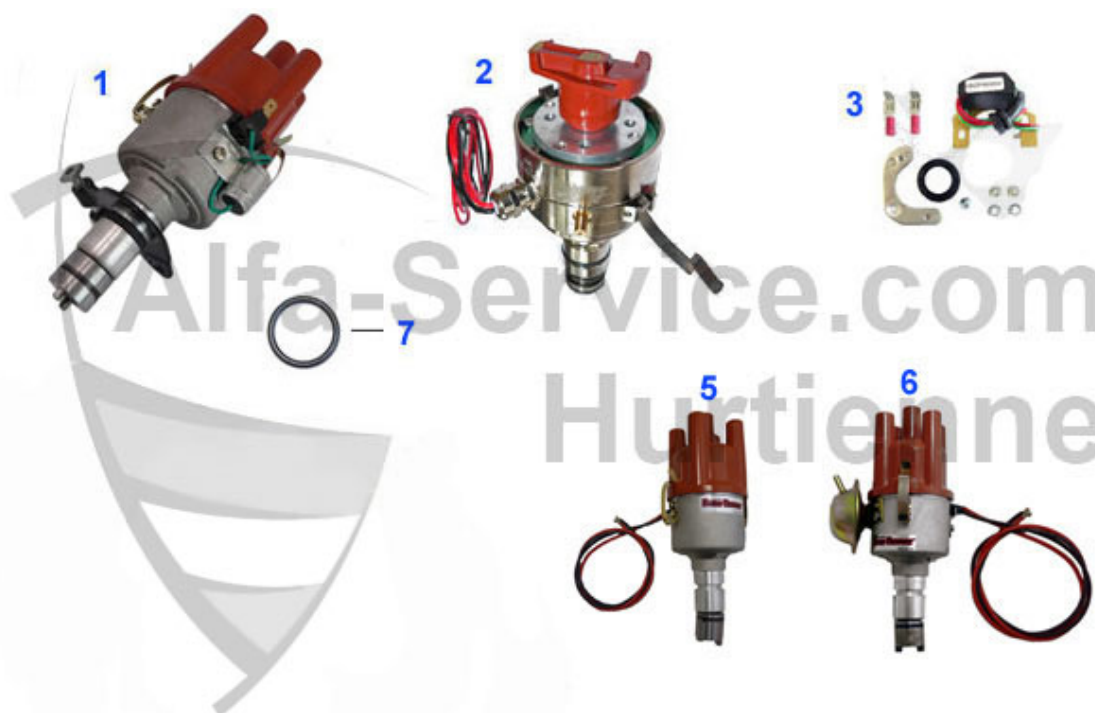

Giulia > ELECTRIC > DISTRIBUTOR

1	14 176 0 0	NEW DISTRIBUTOR WITH POINTS	***
1	14 198 0 0	PERFORMANCE DISTRIBUTOR WITH POINTS	250.00 EUR
2	14 232 0 0	123 TUNE DISTRIBUTOR INCL. DISTRIBUTOR CAP, BLUETOOTH TYPE	429.00 EUR
2	14 179 0 0	123 ELECTRONICAL DISTRIBUTOR 16 TIMES ADJUSTABLE WITH PARTIAL VACUUM	369.99 EUR
2	14 194 0 0	123 TUNE DISTRIBUTOR INCL. DISTRIBUTOR CAP, USB TYPE	458.99 EUR
2	14 182 0 0	123 ELECTRONICAL DISTRIBUTOR 16 TIMES ADJUSTABLE WITHOUT PARTIAL VACUUM	343.12 EUR
3	14 168 0 0	ORIGINAL IGNITOR KIT BOSCH DISTRIBUTOR 68-74 WHITHOUT NOTCH	245.00 EUR
3	14 158 0 0	ORIGINAL IGNITOR KIT FOR MARELLI DISTRIBUTOR	189.00 EUR
3	14 159 0 0	ORIGINAL IGNITOR KIT FOR BOSCH DISTRIBUTOR WITH TWO POINTS.	189.00 EUR
3	14 160 0 0	ORIGINAL IGNITOR KIT FOR BOSCH DISTRIBUTOR 74-93 DISTRIBUTOR WITH NOTCH	169.00 EUR
5	14 207 0 0	DISTRIBUTOR WITHOUT BREAKER POINT WITH IGNITOR TECHNOLOY FOR 105 MODELS WITHOUT VACUUM! FITS TO 1300/1600/1750/2000 REPLACEMENT FOR LUCAS, BOSCH, MARELLI	409.00 EUR
6	14 206 0 0	DISTRIBUTOR WITHOUT BREAKER POINT IGNITOR TECHNOLOGY FOR 105 MODELS VACUUM VERSION! 1300/1600/1750/2000 1956-1981 REPLACEMENT FOR LUCAS, BOSCH, MARELLI	409.00 EUR
7	02 054 0 0	O-RING DISTRIBUTOR SHAFT	2.90 EUR