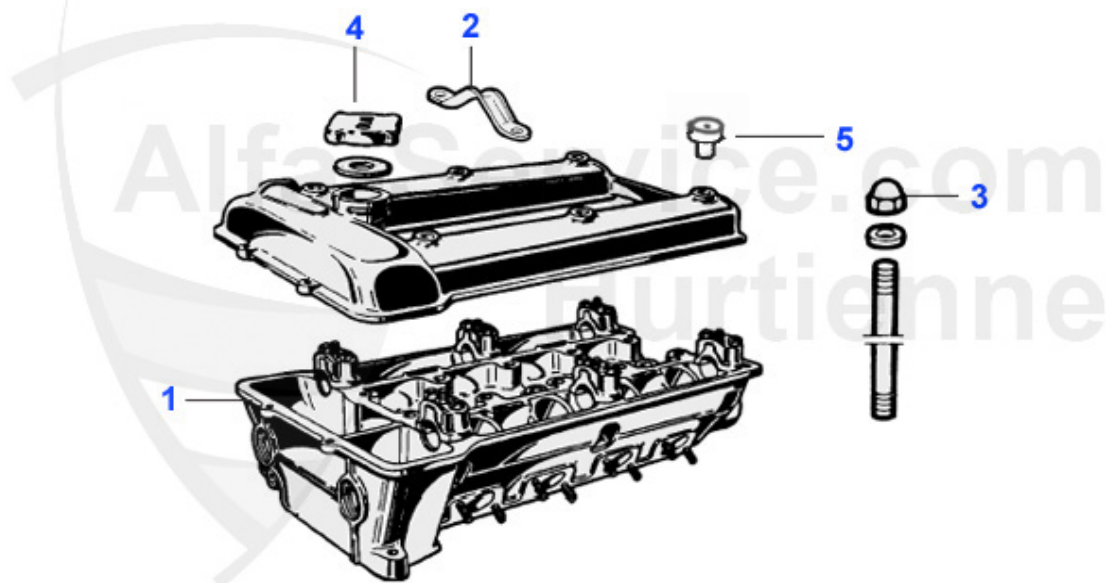

Giulia > ENGINE > CYLINDER HEAD 1

1	27 004 0 0	1600 CYLINDER HEAD used head bolt diameter 12mm	***
1	27 001 0 0	1300 CYLINDER HEAD used	***
1	27 002 0 0	1600 CYLINDER HEAD used head stud diameter 11mm	***
1	27 003 0 0	2000 CYLINDER HEAD gebraucht injection model	***
1	27 005 0 0	1750 CYLINDER HEAD used	***
2	03 244 0 0	CHROMED EXTRACTOR TOOL AT CYLINDER HEAD	***
3	03 153 0 0	CAP NUT - CYLINDER HEAD 1300/1600	8.10 EUR
3	03 245 0 0	CHROMED HEAD NUT CYLINDER HEAD 17MM	***
3	03 246 0 0	CHROMED CAP NUT CYLINDER HEAD 19mm	5.80 EUR
4	03 141 0 0	OIL FILLER CAP Metal (chromated) 105/115 EXCEPT 2.0 SPIDER SERIES	19.90 EUR
	4		
4	03 057 0 0	OIL FILLER CAP Metal	9.75 EUR
5	03 247 0 0	CHROMATED CAM COVER SCREW inbus	***
5	03 152 0 0	CAM COVER SCREW Inbus	***
5	03 476 0 0	VALVE BONNET SCREW, OLD VERSION	6.50 EUR