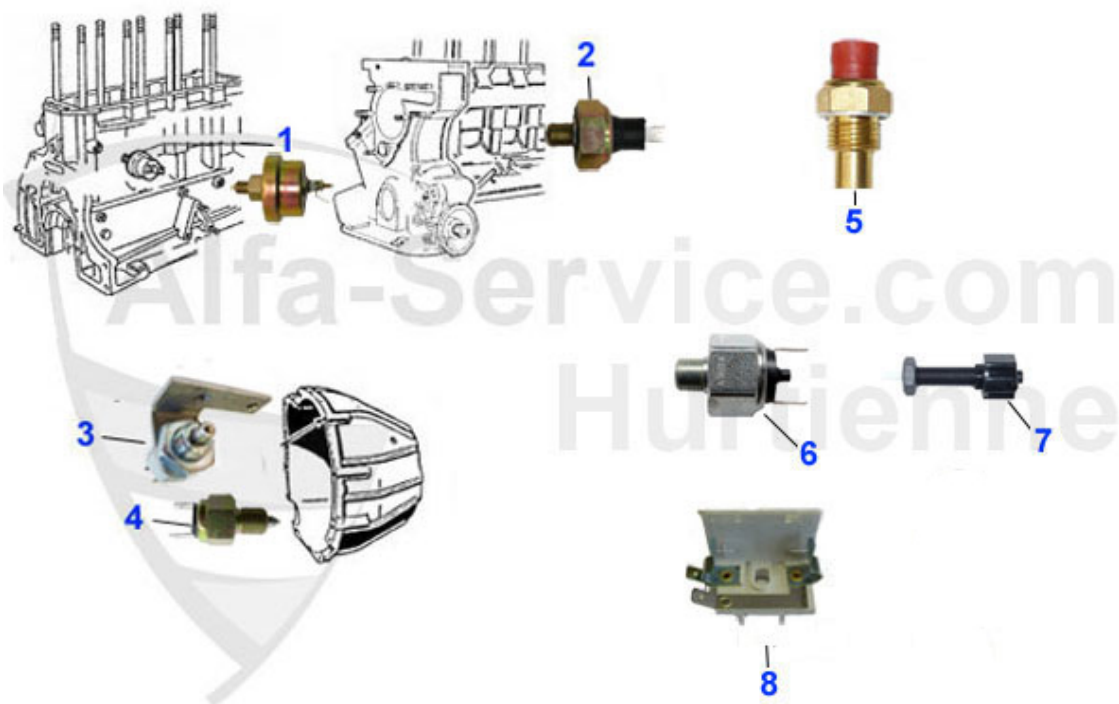

Giulia > ELECTRIC > SWITCHES/SENSORS

1	14 133 0 0	OIL PRESSURE SENDER VEGLIA 1st ser. 1750	47.91 EUR
1	14 019 0 0	OIL PRESSURE SENDER JAEGER AND VEGLIA 105 2.SERIES,116,6,75,90,155,164/ SUPER,RZ/SZ	49.00 EUR
2	14 039 0 0	OIL PRESSURE SWITCH FOR WARNING LIGH 6,33,75,90,155,166 div.	15.01 EUR
3	14 063 0 0	SWITCH FOR REVERSE LIGHT OLD VERSION	28.00 EUR
4	14 015 0 0	SWITCH FOR REVERSING LAMP/SCREW	15.90 EUR
5	14 047 0 0	SENSOR FOR WATER TEMPERATURE 1/2 SERIES, OIL TEMPERATURE 1. SERIES	18.90 EUR
6	14 040 0 0	HYDRAULIC STOP-LAMP SWITCH	24.00 EUR
7	14 041 0 0	MECHANICAL STOP-LAMP SWITCH 105/115 alfetta,giulietta, gtv(116), spider	11.80 EUR
8	14 014 0 0	HOOD LAMP	16.90 EUR