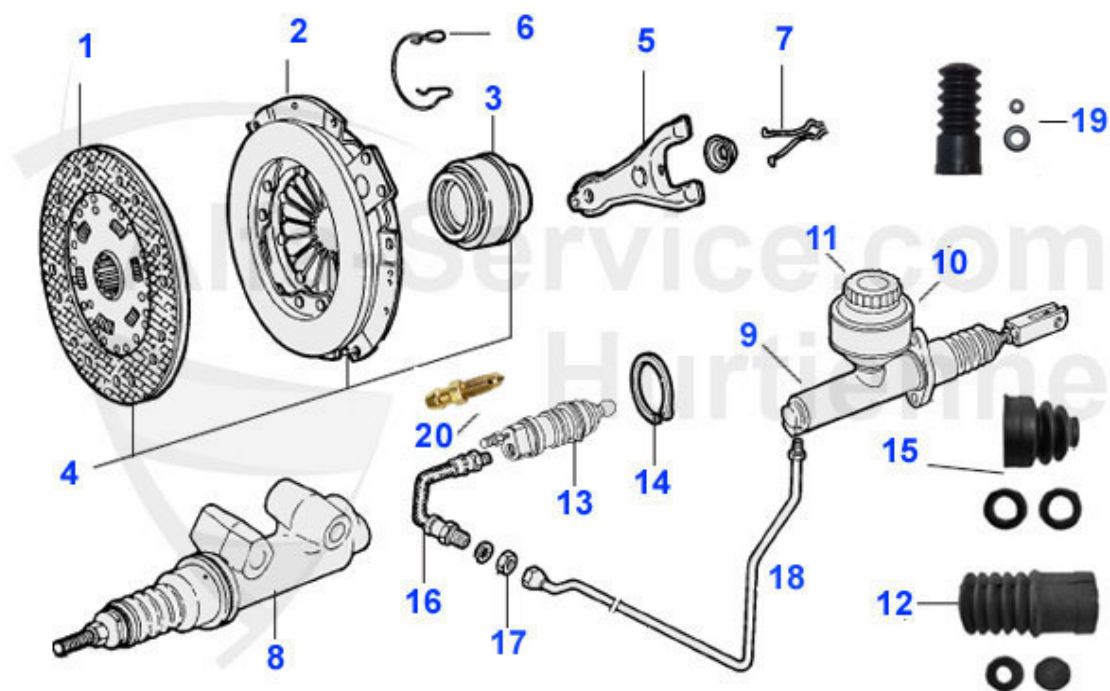

Giulia > POWERTRAIN > CLUTCH > HYDRAULIC

1	09 003 0 0	CLUTCH DISC hydraulic clutch	55.00 EUR
1	09 041 0 0	CLUTCH DISC 105/115 SACHS	89.50 EUR
2	09 053 0 0	PRESSURE PLATE F&S HYDR.	159.00 EUR
2	09 004 0 0	PRESSURE PLATE hydraulic clutch	149.00 EUR
3	09 033 0 0	CLUTCH RELEASE BEARING HYDR. CLUTCH FICHTEL & SACHS	67.50 EUR
3	09 005 0 0	CLUTCH RELEASE BEARING hydr. clutch	28.00 EUR
4	09 023 0 0	CLUTCH KIT LUK/SACHS HYDR.	272.90 EUR
5	09 022 0 0	RELEASE LEVER FOR HYDRAULIC OPERATING	72.00 EUR
6	09 015 0 0	LOCKING SPRING - clutch release bearing 2nd series	9.39 EUR
7	09 016 0 0	LOCKING SPRING - clutch release fork	4.50 EUR
8	09 011 0 0	CLUTCH MASTER CYLINDER standing pedals	89.00 EUR
9	09 012 0 0	CLUTCH MASTER CYLINDER hanging pedals	96.00 EUR
10	09 021 0 0	RESERVOIR WITH COVER FOR CLUTCH MASTER CYLINDER HANGING PEDAL CARS	52.50 EUR
11	09 020 0 0	COVER FOR HYDRAULIC OIL RESERVOIRE BRAKE AND CLUTCH MASTER CYLINDER	11.50 EUR
12	09 008 0 0	REPAIR KIT FOR CLUTCH MASTER CYLINDER ATE hanging pedal	21.00 EUR
13	09 014 0 0	CLUTCH SLAVE CYLINDER 105	69.00 EUR
14	09 017 0 0	LOCKING RING CLUTCH SLAVE CYLINDER	2.28 EUR
15	09 010 0 0	REPAIR KIT FOR CLUTCH SLAVE CYLINDER ATE 9818 BK925	15.51 EUR
16	09 039 0 0	CLUTCH HOSE STAHLFLEX FOR GIULIA,GTJ, SPIDER,ALFETTA,GIULIETTA,GTV116,75, RZ/SZ,(M12x1)	42.99 EUR
16	09 006 0 0	CLUTCH HOSE	17.50 EUR
17	09 019 0 0	NUT FOR CLUTCH HOSE	3.25 EUR
18	09 018 0 0	CLUTCH LINE HANGING PEDALS	32.00 EUR
19	09 075 0 0	REPAIR KIT CLUTCH MASTER CYLINDER STANDING PEDALS (BONALDI + REPLICA) 1. ST SERIES	25.50 EUR
20	09 043 0 0	Entlüfternippel Kupplungs- nehmerzylinder 0901400	5.90 EUR