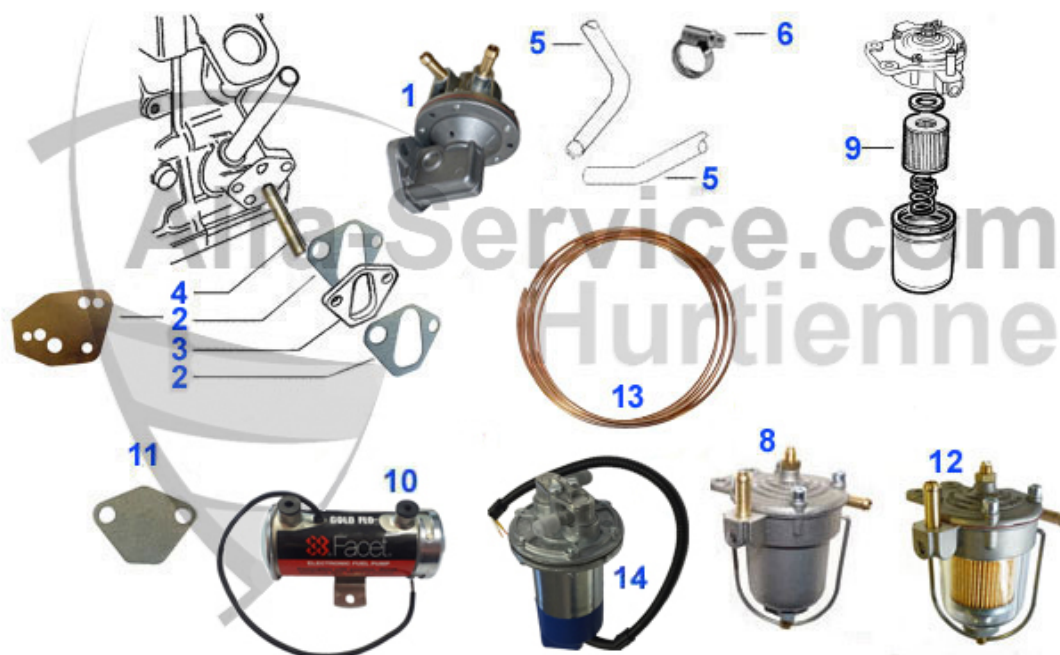

Giulia > FUEL SYSTEM > FUEL PUMP/HOSES

1	07 044 0 0	FUEL PUMP 1300 - 2000 105 carburetor model with plastic plunger	36.00 EUR
1	07 010 0 0	FUEL PUMP 1300 - 2000 105 carburetor model ALFETTA (76-80)/GIULIETTA 1.3 (80-83) 75 1.6, 1.8, 2.0 (88-89)	46.90 EUR
2	02 048 0 0	FUEL PUMP GASKET	2.20 EUR
2	02 083 0 0	GASKET FUEL PUMP 1ST SERIES	3.50 EUR
3	02 049 0 0	FUEL PUMP PLASTIC SPACER	4.90 EUR
4	07 030 0 0	TAPPET fuel pump	***
5	03 151 0 0	FUEL HOSE 8 mm, 1 m	5.50 EUR
5	03 215 0 0	BRAIDED FUEL HOSE	5.00 EUR
6	08 031 0 0	HOSE CLAMP for petrol hose 8-12mm	3.36 EUR
8	07 020 0 0	FUEL FILTER HOUSING KING ALLOY INCLUDED FUEL FILTER	105.01 EUR
9	01 007 0 0	FUEL FILTER FISPA 35mm	7.90 EUR
9	01 013 0 0	FUEL FILTER KING 42mm	8.50 EUR
10	07 037 0 0	ELECTRICAL FUL PUMP FACET SILVER TOP 0.3 bar, 70 l/h	179.00 EUR
11	07 040 0 0	Verschlussplatte (Alu) für Benzinpumpenflansch Umrüstung auf Elek. Benzinpumpe	22.00 EUR
12	07 014 0 0	FUEL FILTER HOUSING INCL. FILTER (GLASS HOUSING)	105.01 EUR
13	07 017 0 0	FUEL PIPE COPPER 5 METERS FOR 1 CAR 6mm INNER/8mm OUTER	59.00 EUR
14	07 050 0 0	Elektrische Benzinpumpe Hardi 12V 0,28-0,35 bar, 100-130 l/h 8mm Anschluss	139.00 EUR