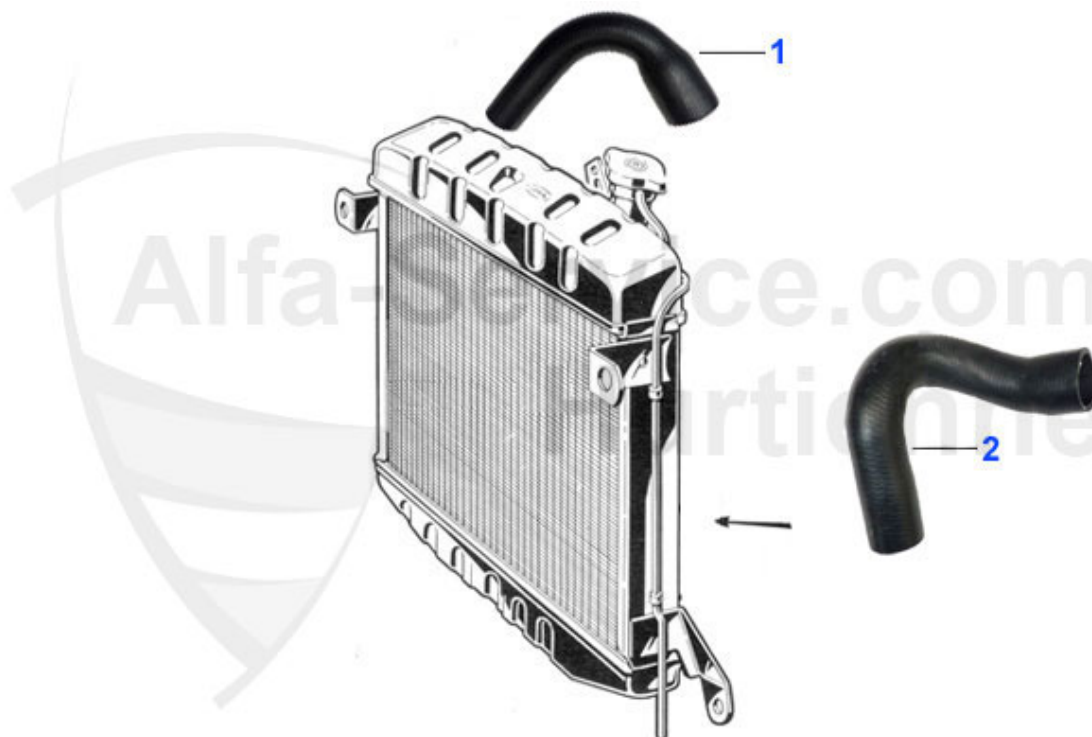

Giulia > COOLING SYSTEM > HOSES > 1300-1600 SCREW-IN THERMOSTAT

1	08 015 0 0	UPPER RADIATOR HOSE - 1st series
2	08 057 0 0	LOWER RADIATOR HOSE - 1st series

17.01 EUR
18.90 EUR