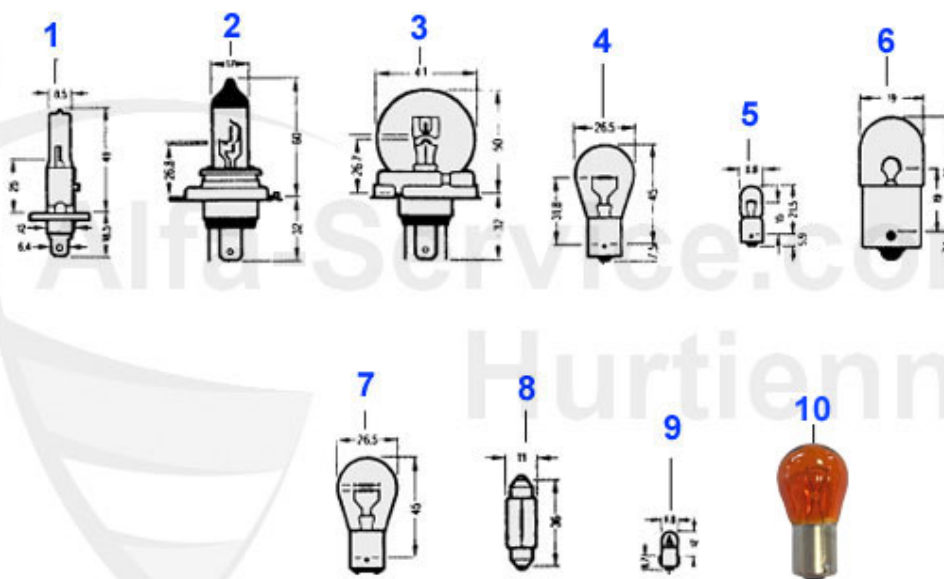

Giulia > ELECTRIC > BULB

1	16 093 0 0	BULB H1	5.90 EUR
2	16 094 0 0	BULB H4 60/55 W	5.90 EUR
3	16 095 0 0	BULB Bilux 40/45 W	3.00 EUR
4	16 096 0 0	BULB 21W	0.98 EUR
5	16 097 0 0	BULB 4W	1.00 EUR
6	16 098 0 0	BULB 5W	0.98 EUR
7	16 100 0 0	BULB 21/5W	0.98 EUR
8	16 101 0 0	BULB 5W Soffitte	1.59 EUR
9	16 099 0 0	BULB FOR WARNING LIGHTS 1.2W tubularly	1.59 EUR
10	16 138 0 0	BULB 12V/21W yellow coloured	3.38 EUR