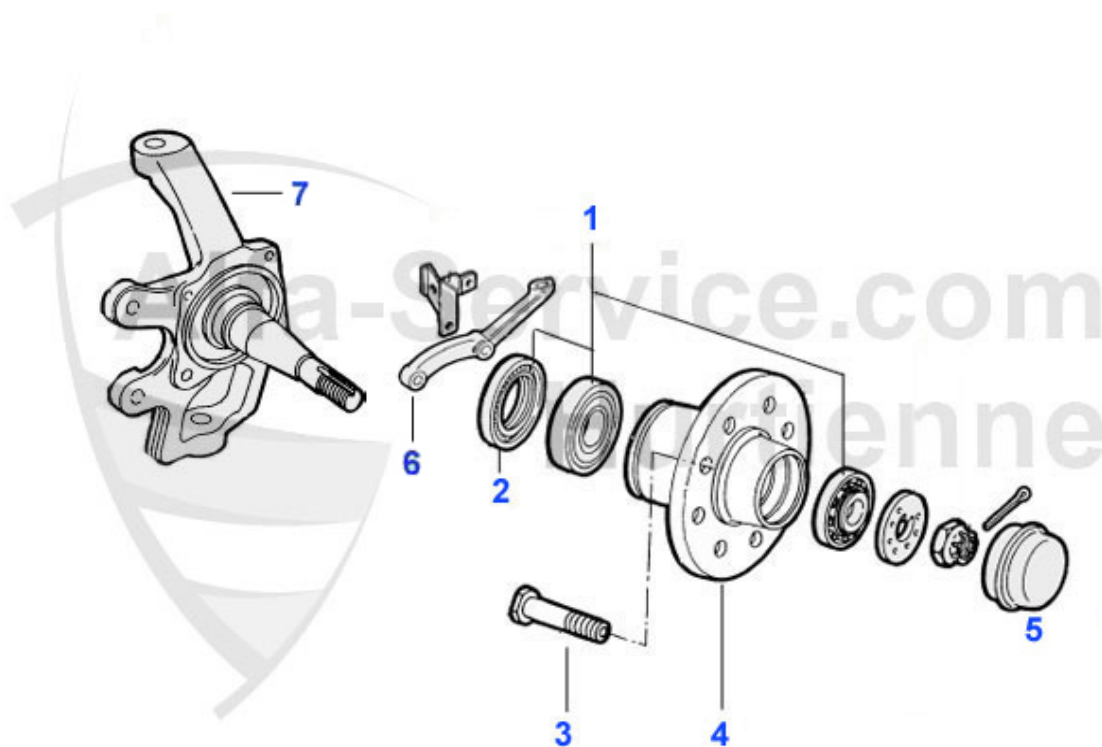

Giulia > SUSPENSION > FRONT > HUB/BEARING

1	12 028 0 0	FRONT WHEEL BEARING SET	51.19 EUR
2	02 029 0 0	OIL SEAL (65/40/9) FRONT WHEEL BEARING	10.50 EUR
3	12 083 0 2	FRONT WHEEL BOLT RH THREAD 10.9	3.50 EUR
3	12 083 0 1	WHEEL STUD LH THREAD 10.9	***
4	12 130 0 0	FRONT WHEEL HUB	***
5	12 099 0 0	GREASE CAP for front wheel bearing	6.50 EUR
6	12 131 0 1	STEERING ARM LEFT, REBUILT	58.99 EUR
6	12 131 0 2	STEERING ARM RIGHT, REBUILT	58.99 EUR
7	12 130 0 1	STEERING KNUCKLE LEFT 1300/1600, REBUILT	149.00 EUR
7	12 130 0 2	STEERING KNUCKLE RIGHT 1300/1600,REBUILT	149.00 EUR