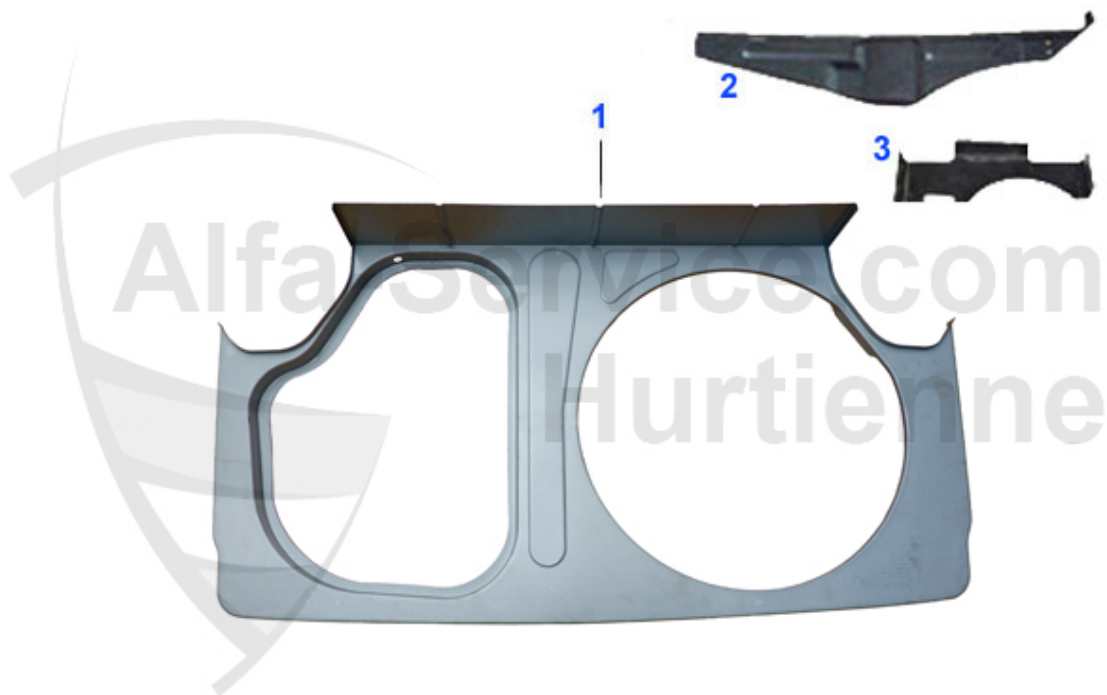

Giulia > BODY PARTS > BODY PANELS > BOOTFLOOR

1	15 417 1 0	BOOTFLOOR GIULIA,NUOVA,SUPER WITHOUT SPARE WHEEL WELL 63-78,NEEDS MODIFICATIONS	358.00 EUR
2	15 424 0 0	STRENGTHENING PLATE UNDER BOOTFLOOR GIULIA/GT/GTV/SPIDER/ZAGATO	47.50 EUR
3	15 423 0 0	HOLDING PLATE REAR SILENCER UNDER BOOTFLOOR GT/GIULIA/SPIDER/ZAGATO	15.01 EUR