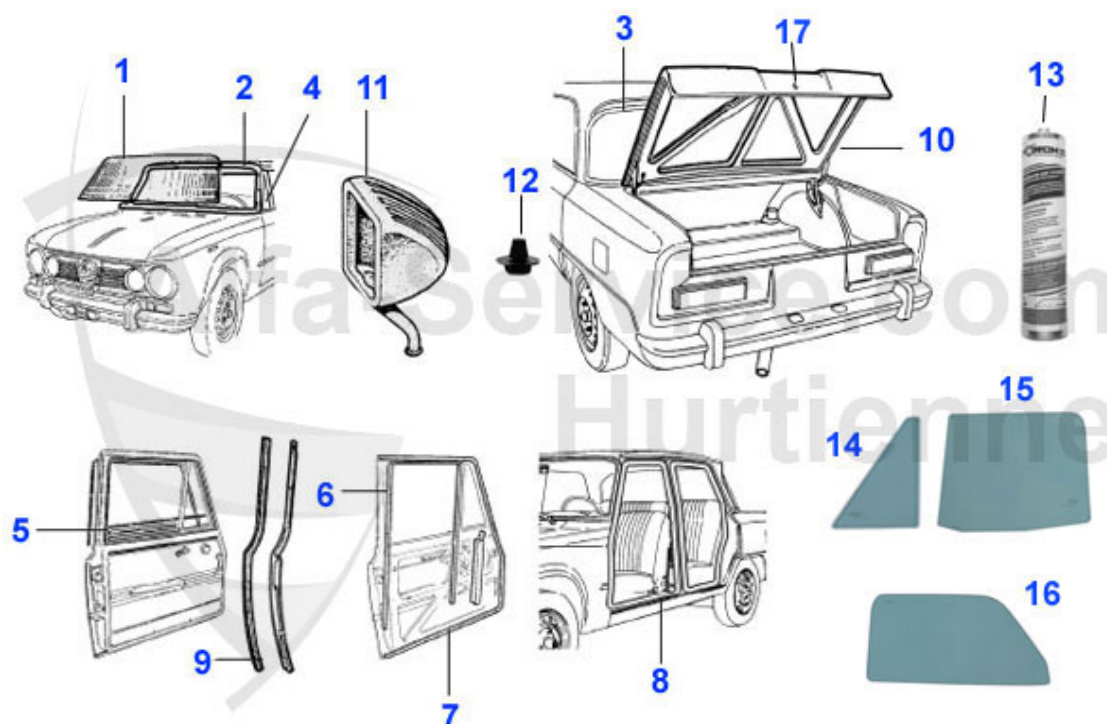

Giulia > BODY PARTS > WINDSCREENS/RUBBER SEALS

1	17 023 1 0	FRONT SCREEN GIULIA OR BERLINA CLEAR	301.61 EUR
1	17 033 1 0	Windschutzscheibe Giulia gr	311.99 EUR
1	17 034 1 0	Windschutzscheibe Giulia gr	335.00 EUR
2	18 001 1 0	FRONT SCREEN RUBBER SEAL - GIULIA, BERLINA	75.01 EUR
3	18 002 1 0	REAR SCREEN RUBBER SEAL GIULIA	84.00 EUR
4	18 088 0 0	Quarter window seal Giulia (set)	249.00 EUR
5	18 085 1 0	SEALING WEATHERSTRIP - crank-operated window Giulia rear 67cm	12.20 EUR
5	18 084 1 0	HORIZONTAL DOOR WINDOW FELT GIULIA FRONT 50cm	10.15 EUR
6	18 087 1 0	DOOR WINDOW CHANEL BRUSH REAR - Giulia	11.25 EUR
6	18 086 1 0	DOOR WINDOW CHANEL BRUSH FRONT - Giulia	11.25 EUR
7	18 004 1 0	DOOR GASKET GUILIA ON THE DOOR FRONT/REAR	37.50 EUR
8	18 082 1 0	DOOR SEAL GIULIA/BERLINA STD. FRONT/REAR	30.50 EUR
8	18 114 1 0	DOOR SEAL VELOURS (at the body) Giulia, front	49.49 EUR
8	18 115 1 0	DOOR SEAL VELOURS (at the body) Giulia, rear	47.50 EUR
9	18 093 1 0	DOOR SEAL, REAR B-PILLAR	19.50 EUR
10	18 007 1 0	BOOT LID RUBBER SEAL - Giulia 4 PCS.	49.50 EUR
11	18 174 0 0	RUBBER FOR FUEL FILLER GIULIA/GT 1300/ 1750 DIAM. 57,3 mm	69.00 EUR
12	18 128 0 0	FUEL FLAP RUBBER STOPPER GIULIA AND GT BERTONE	3.99 EUR
13	24 007 0 0	WINDOW SEALANT 290 ml	21.00 EUR
14	17 042 1 0	QUARTER WINDOW GIULIA GREEN	39.00 EUR
14	17 043 1 0	QUARTER WINDOW GIULIA,WHITE LEFT/RIGHT	37.00 EUR
15	17 040 1 2	WINDOW CRANK GIULIA FRONT GREEN RIGHT	63.50 EUR
15	17 044 1 2	WINDOW CRANK GIULIA FRONT, WHITE RIGHT	61.00 EUR
15	17 044 1 1	WINDOW CRANK GIULIA FRONT,WHITE LEFT	61.00 EUR
15	17 040 1 1	WINDOW CRANK GIULIA FRONT GREEN LEFT	63.50 EUR
16	17 041 1 2	WINDOW CRANK GIULIA REAR RIGHT	***
16	17 045 1 1	WINDOW CRANK GIULIA REAR, WHITE LEFT	67.00 EUR
16	17 045 1 2	WINDOW CRANK GIULIA REAR, WHITE RIGHT	67.00 EUR
16	17 041 1 1	WINDOW GIULIA REAR GREEN LEFT	***
17	18 172 1 0	RUBBERRING FOR THE REAR BONNET LOCK GIULIA SUPER	4.90 EUR