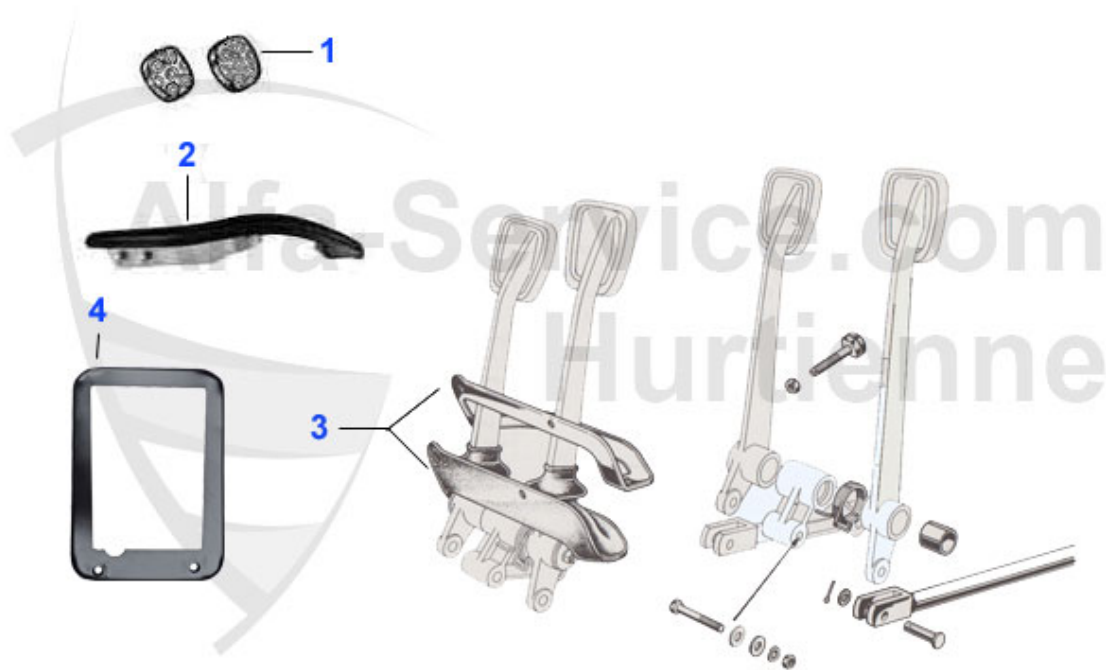

Giulia > PEDALS > STANDING PEDALS

1	18 010 0 0	CLUTCH OR BRAKE PEDAL PAD	4.80 EUR
2	18 110 0 0	ACCELERATOR PEDAL, STANDING PEDALS	53.00 EUR
3	18 008 0 0	RUBBER FOR STANDING PEDALS WITH FRAME	95.00 EUR
4	15 048 0 0	PEDAL BOX FRAME STANDING PEDALS	59.00 EUR