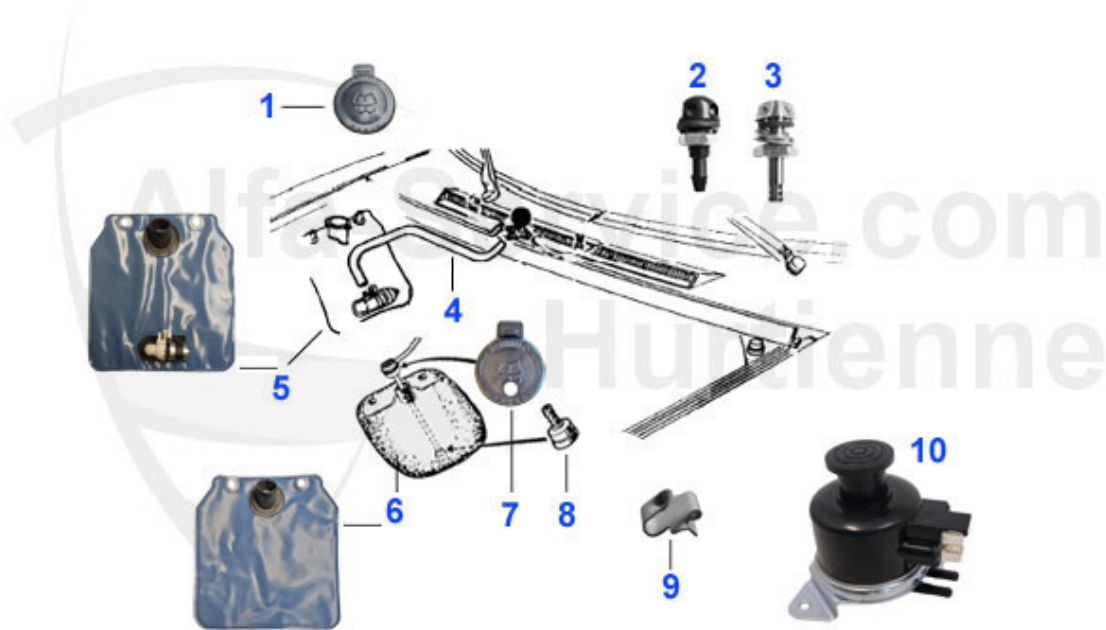

Giulia > WIPER SYSTEM > WATER BAG

1	25 010 3 0	COVER FOR WASHING BOTTLE with elec. pump	2.70 EUR
2	25 021 0 0	WASHING JET 2-jet - Giulia / GT	3.56 EUR
3	25 039 0 0	WASHING JET 2-JET CHROME GIULIA AND GT	9.90 EUR
4	25 012 0 0	HOSE WIPER SYSTEM 3.75 m	7.39 EUR
5	25 014 0 0	WATER BAG WITH ELECTR. PUMP	34.50 EUR
6	08 010 0 0	WATER BAG FOR FOOT PUMP	18.90 EUR
7	08 011 0 0	SEALING PLUG FOR WATER BAG	2.50 EUR
8	25 015 0 0	RETURN SHUT-OFF VALVE	***
9	08 110 0 0	HOLDING CLAMP FOR WATER BAG (105)	1.75 EUR
10	14 021 0 0	FOOT PUMP FOR WIPER SYSTEM	65.00 EUR