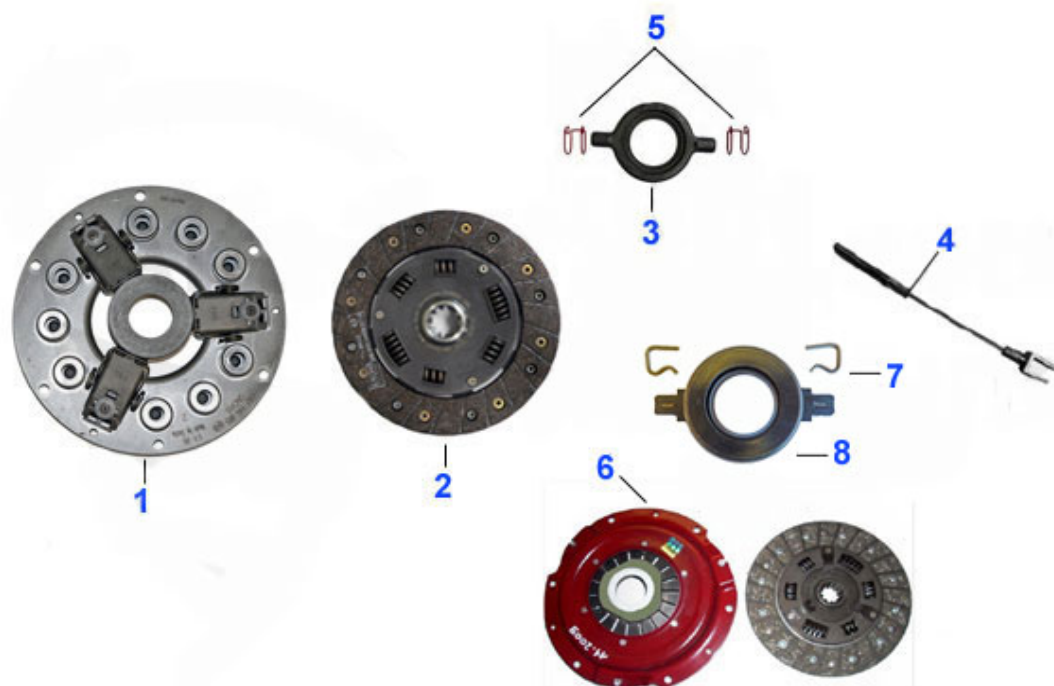

Giulia > POWERTRAIN > CLUTCH > MECHANICAL

1	09 031 0 0	PRESSURE PLATE MECHANICAL	249.00 EUR
2	09 029 0 0	CLUTCH DISC mechanical clutch diameter 200 mm	97.01 EUR
2	09 030 0 0	MECH. CLUTCH DISC - original Fichtel & Sachs	159.00 EUR
3	09 032 0 0	CLUTCH RELEASE BEARING MECHANICAL	65.00 EUR
4	09 028 0 0	CLUTCH CABLE MECHANICAL CLUTCH	21.50 EUR
5	09 040 0 0	CLAMP FOR RELEASE BEARING 1. SERIES	4.50 EUR
6	09 056 0 0	CLUTCH KIT 105 1. SERIES MODIFIED FOR ALL 105 MODELS 1. SERIES WITH MECHANICAL CLUTCH 200mm SUBSTITUTES THE ORIGINAL VERSION AND HAS THE LATEST TECHNIQUE	369.00 EUR
7	09 042 0 0	MOUNTING BRACKET CLUTCH RELEASE SHELL 1. SERIES ORIGINAL VERSION	5.90 EUR
8	09 044 0 0	CLUTCH RELEASE BEARING,MECHANICAL CLUTCH,RETAINING CLIP VERSION	49.50 EUR