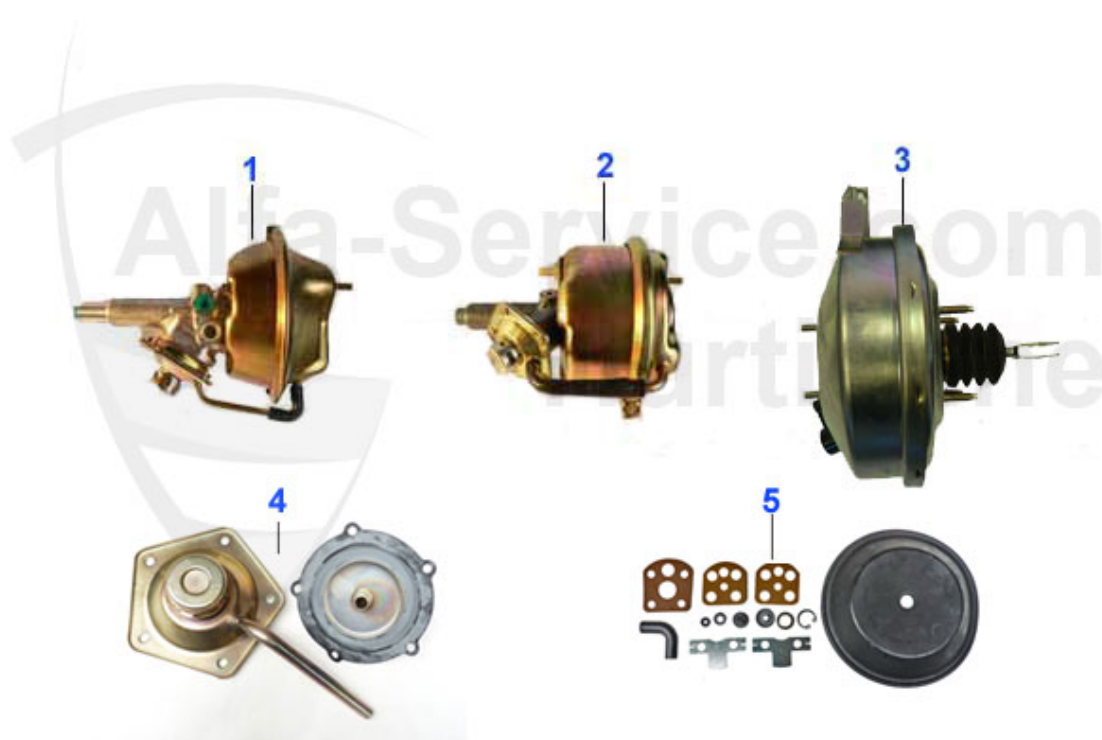

Giulia > BRAKE SYSTEM > BRAKE HYDRAULIC > BOOSTER

1	13 023 0 0	BRAKE BOOSTER 1300-1600 1st series	368.00 EUR
2	13 024 0 0	BRAKE BOOSTER 1750, FLOOR PEDALS EXCHANGE, 100 EURO PLEDGE	***
2	13 031 0 0	BRAKE BOOSTER 1750, FLOOR PEDALS New!!!	479.00 EUR
3	13 025 0 0	BRAKE BOOSTER HANGING PEDALS 70-93	264.99 EUR
4	13 105 0 0	REPAIR KIT BRAKE BOOSTER BONALDI VALVE COVER	129.75 EUR
5	13 106 0 0	REPAIR KIT BRAKE BOOSTER BONALDI MEMBRANE	139.00 EUR