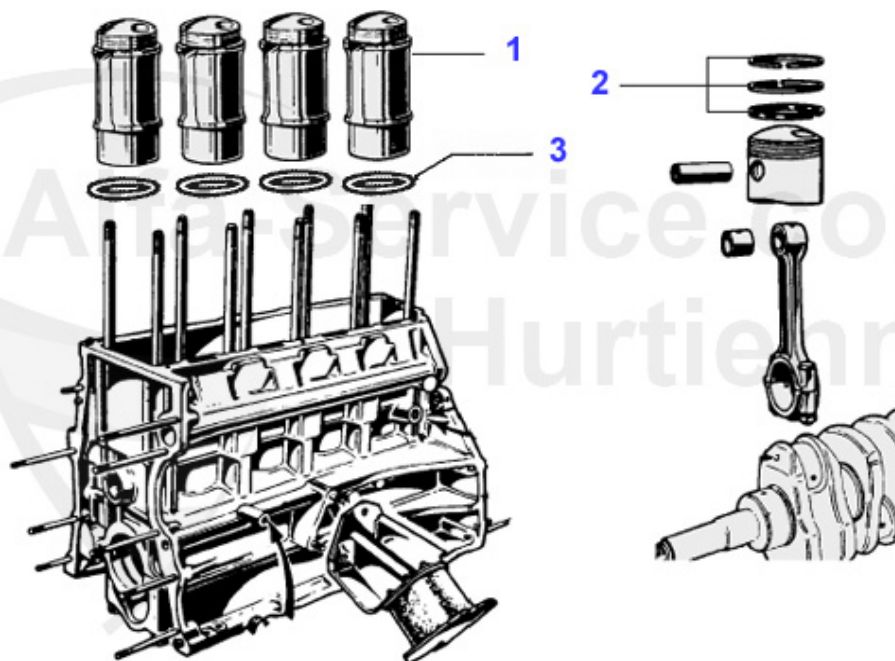

Giulia > ENGINE > PISTON/LINER

1	03 002 0 5	PISTON AND LINER 1600 ORIGINAL NÜRAL	***
1	03 004 0 0	PISTON + LINER SET 2000 3003 000 4 pieces	555.00 EUR
1	03 003 0 0	PISTON + LINER SET 1750 3002 001 4 pieces	555.00 EUR
1	03 002 0 0	PISTON + LINER SET 1600, 4 pieces 3004 100	555.00 EUR
1	03 281 0 0	LINER 2000 84mm d.	95.00 EUR
1	03 288 0 0	LINER FOR PISTON 1600 78mm	95.00 EUR
1	03 289 0 0	LINER 1750 80 mm d.	95.00 EUR
1	03 004 0 5	PISTON AND LINER 2000 ORIGINAL NÜRAL	125.00 EUR
1	03 003 0 5	PISTON AND LINER 1750 ORIGINAL NÜRAL	***
1	03 211 0 5	PISTON AND LINER 2000 ORIGINAL NÜRAL SPIDER 90-93 10.0:1	119.00 EUR
1	03 001 0 5	PISTON AND LINER 1300 ORIGINAL NÜRAL	***
1	03 140 0 5	PISTON AND LINER 2000 SPORT 10.4:1 ORIGINAL NÜRAL	119.00 EUR
1	03 140 0 0	PISTON + LINER SET 2000 HIGH COMPRESSION (10.4:1) 3004 600	569.00 EUR
1	03 001 0 0	PISTON + LINER SET 1300 3001 000	555.00 EUR
1	03 287 0 0	LINER 1300 74MM	95.00 EUR
1	03 210 0 0	PISTON + LINER SET 2000, ALFETTA MOTRONIC, 105 MODELS 2000 >1990	650.00 EUR
2	03 113 0 0	PISTON RING SET 1300 1.5/1.75/4mm (FOR 4 PISTONS)	141.50 EUR
2	03 271 0 0	PISTON RING SET 1600 1.5/1.75/3.5mm (FOR 4 PISTONS)	149.00 EUR
2	03 224 0 0	PISTON RING SET 1750 1.5/1.75/4.0mm (FOR 4 PISTONS)	149.00 EUR
2	03 223 0 0	PISTON RING SET 1750 1.5/1.75/3.5mm (FOR 4 PISTONS)	165.01 EUR
2	03 092 0 0	PISTON RING SET 2000 1.5/1.75/4.5mm (FOR 4 PISTONS)	141.50 EUR
2	03 091 0 0	PISTON RING SET 1600 1.5/1.75/4.0mm FOR 4 PISTONS)	141.50 EUR
2	03 293 0 0	PISTON RING SET 2000 1.5/1.75/4mm (FOR 4 PISTONS) 84mm	149.00 EUR
3	03 087 0 0	LINER RUBBER SEAL 1300	2.40 EUR
3	03 090 0 0	LINER RUBBER SEAL 2000	2.45 EUR
3	03 088 0 0	LINER RUBBER SEAL 1600/1750	2.55 EUR