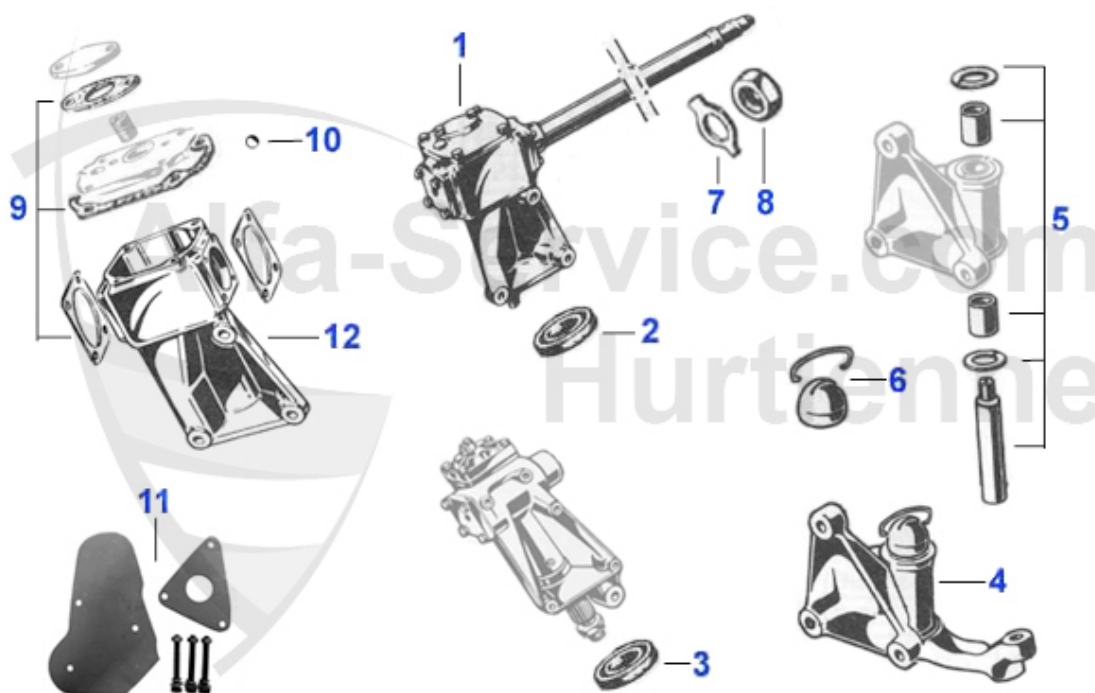

Giulia > STEERING > STEERING BOX

1	06 019 2 0	STEERING GEAR BURMAN -NEW- GTV2000/ UNIFICATO, SPIDER 2000	1349.00 EUR
2	06 016 0 0	OIL SEAL (40/28/7) steering gear BURMAN	20.50 EUR
3	06 017 0 0	OIL SEAL (42,5/28/8) steering gear ZF	19.50 EUR
4	06 042 0 0	IDLER ARM 105/115 NEW	229.00 EUR
4	06 034 0 0	IDLER BOX WITH BEARING	99.00 EUR
5	06 008 0 0	REPAIR SET IDLER ARM	44.49 EUR
6	06 026 0 0	CAP AND CLAMP FOR IDLER ARM	18.90 EUR
7	06 030 0 0	LOCKING PLATE FOR STEERING WHEEL	2.30 EUR
8	06 040 0 0	Mutter für Lenkrad 101/105 115 (nicht Spider 87-93)	17.50 EUR
9	06 015 0 0	GASKET SET FOR BURMANN STEERIN GEAR	25.00 EUR
10	06 014 0 0	BALL SET FOR BURMAN STEERING (60 PCS)	59.00 EUR
11	06 038 0 0	Housing for steering gear Burmann	638.99 EUR