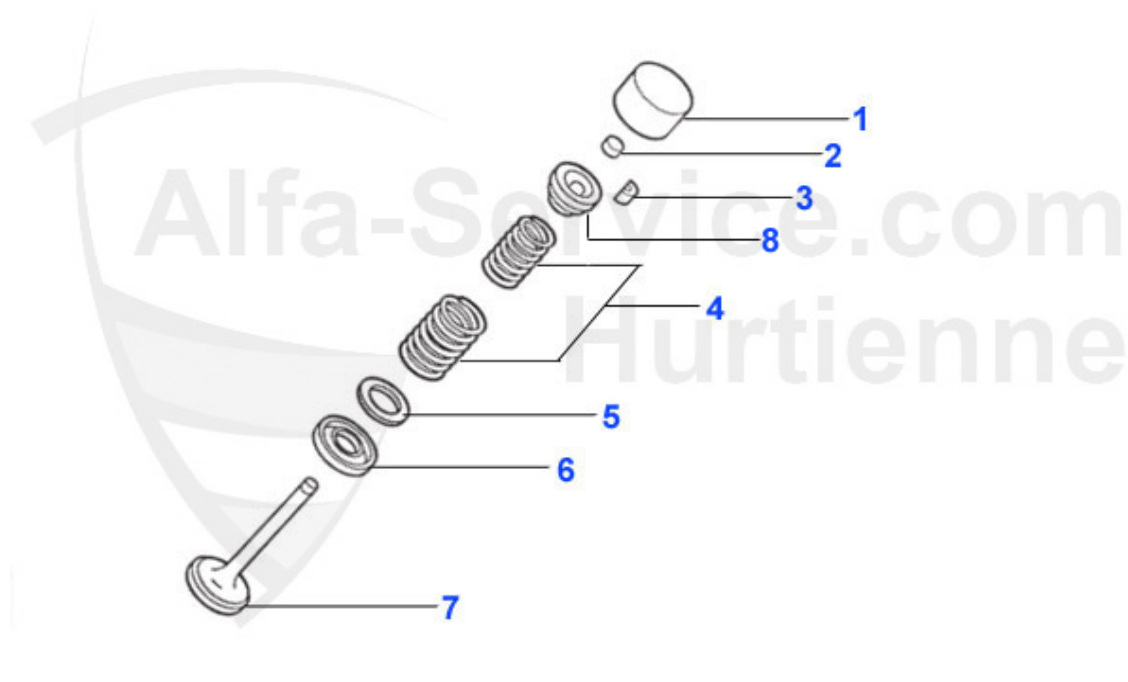

Giulia > ENGINE > VALVES

2	VEP3325	Ventileinstellplättchen 3.325	11.50 EUR
2	VEP3400	Ventileinstellplättchen 3.400	11.50 EUR
2	VEP3425	Ventileinstellplättchen 3.425	11.50 EUR
2	VEP3450	Ventileinstellplättchen 3.450	11.50 EUR
2	VEP3350	Ventileinstellplättchen 3.350	11.50 EUR
2	VEP3375	Ventileinstellplättchen 3.375	11.50 EUR
2	VEP1375	VALVE ADJUSTING SHIM 1.375	11.50 EUR
2	VEP3225	Ventileinstellplättchen 3.225	11.50 EUR
2	VEP3175	Ventileinstellplättchen 3.175	11.50 EUR
2	VEP2925	Ventileinstellplättchen 2.925	11.50 EUR
2	VEP2950	Ventileinstellplättchen 2.950	11.50 EUR
2	VEP2975	Ventileinstellplättchen 2.975	11.50 EUR
2	VEP3000	Ventileinstellplättchen 3.000	11.50 EUR
2	VEP3025	Ventileinstellplättchen 3.025	11.50 EUR
2	VEP3050	Ventileinstellplättchen 3.050	11.50 EUR
2	VEP3075	Ventileinstellplättchen 3.075	11.50 EUR
2	VEP3100	Ventileinstellplättchen 3.100	11.50 EUR
2	VEP3125	Ventileinstellplättchen 3.125	11.50 EUR
2	VEP3150	Ventileinstellplättchen 3.150	11.50 EUR
2	VEP3500	Ventileinstellplättchen 3.500	11.50 EUR
2	VEP1525	VALVE ADJUSTING SHIM 1.525	11.50 EUR
2	VEP1650	VALVE ADJUSTING SHIM 1.650	11.50 EUR
2	VEP1625	VALVE ADJUSTING SHIM 1.625	11.50 EUR
2	VEP1600	VALVE ADJUSTING SHIM 1.600	11.50 EUR
2	VEP1575	VALVE ADJUSTING SHIM 1.575	11.50 EUR
2	VEP1550	VALVE ADJUSTING SHIM 1.550	11.50 EUR
2	VEP1350	Ventileinstellplättchen 1.350	11.50 EUR
2	VEP1500	VALVE ADJUSTING SHIM 1.500	11.50 EUR
2	VEP1475	Ventileinstellplättchen 1.475	11.50 EUR
2	VEP1450	VALVE ADJUSTING SHIM 1.450	11.50 EUR