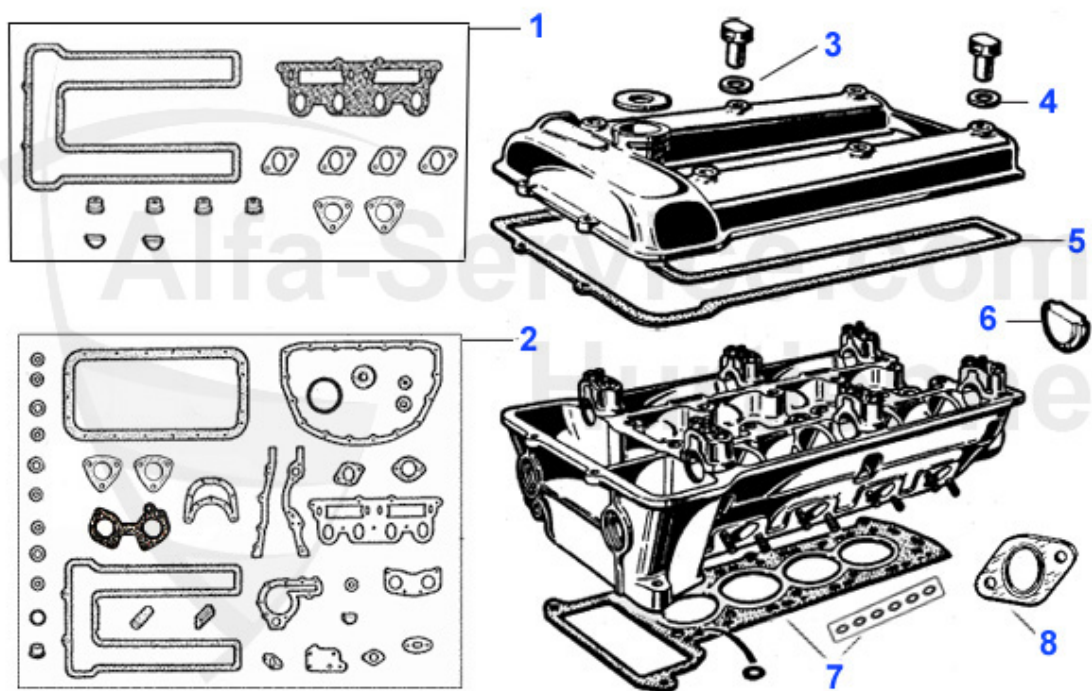

Giulia > ENGINE > ENGINE GASKETS > GASKET SETS/CYLINDER HEAD

7	02 161 0 0	OE. 60534368 SEAL	0.45 EUR
7	02 067 0 0	COPPER CYLINDER HEAD GASKET 1600	***
8	02 020 0 0	GASKET EXHAUST MANIFOLD-CYLINDER HEAD	2.90 EUR