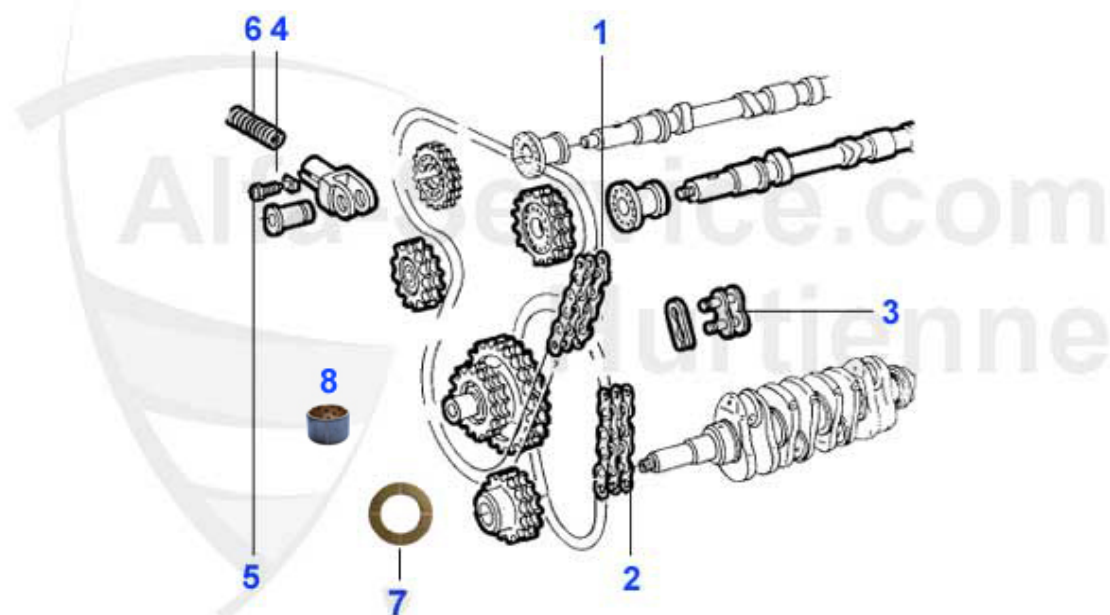

Giulia > ENGINE > TIMING CHAINS

1	03 046 0 0 I	TIMING CHAIN IWIS 1750-2000 INCL. MASTER LINK	79.90 EUR
1	03 046 0 0	TIMING CHAIN 1750-2000 LONG INCL. MASTER LINK	39.50 EUR
1	03 249 0 0	TIMING CHAIN 1600 LONG INCL. MASTER LINK	37.50 EUR
1	03 248 0 0	TIMING CHAIN 1300 LONG INCL. MASTER LINK	35.00 EUR
1	03 248 0 0 I	TIMING CHAIN IWIS 1300 LONG INCL. MASTER LINK	85.00 EUR
1	03 249 0 0 I	TIMING CHAIN IWIS 1600 LONG INCL. MASTER LINK	79.00 EUR
2	03 047 0 0	TIMING CHAIN 1300-2000 SHORT ENDLESS	21.00 EUR
2	03 047 0 0 I	TIMING CHAIN IWIS 1300-2000 SHORT ENDLESS	48.00 EUR
3	03 048 0 0	MASTER LINK	3.40 EUR
4	03 100 0 0	LOCK PLATE CHAIN TENSIONER	4.50 EUR
5	03 101 0 0	SCREW FOR TRACK TENSIONER	6.50 EUR
6	03 120 0 0	TIMING CHAIN TENSIONER SPRING	6.95 EUR
7	03 085 0 0	THRUST WASHER SPROCKET WHEEL 1300-2000 OE 60539809	4.50 EUR
8	03 118 0 0	BUSHING IN ENGINE BLOCK FOR SPROCKET WHEEL 1300/1600/1750 NOT FOR 2000 (17.5mm) Attention! Has to be honed!	15.90 EUR
8	03 124 0 0	BUSHING IN ENGINE BLOCK FOR SPROCKET WHEEL 2000cc (14.5mm) Attention! Has to be honed!	15.90 EUR