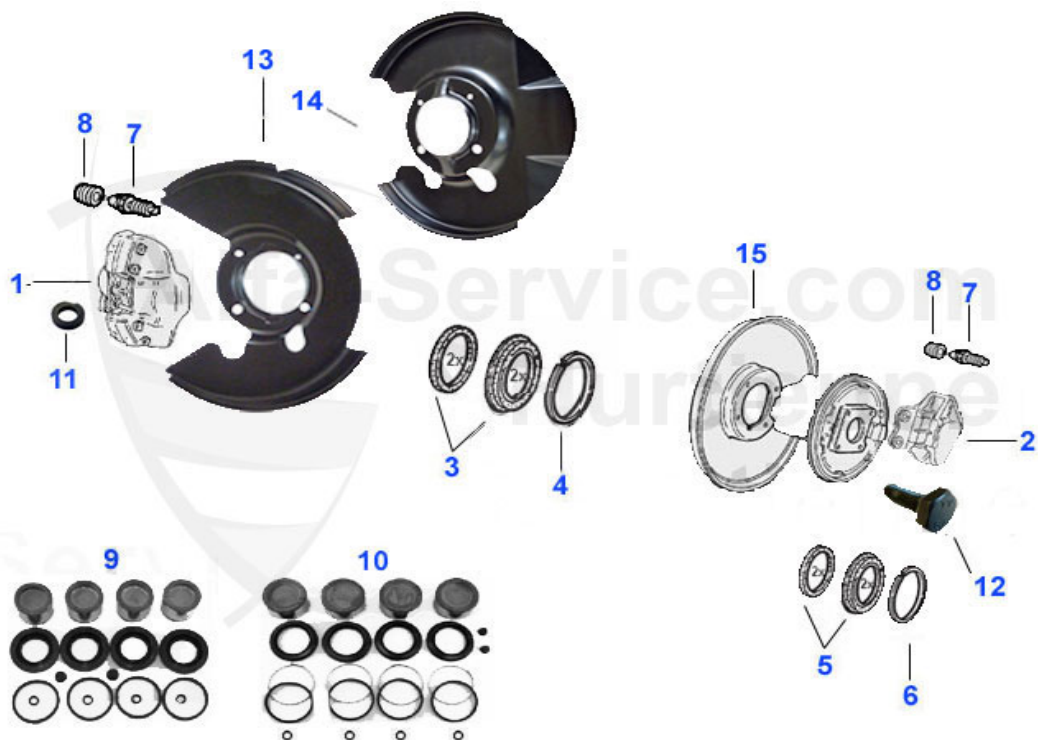

Giulia > BRAKE SYSTEM > BRAKE HYDRAULIC > BRAKE CALIPPERS

1	13 200 0 2	BRAKE CALIPER FRONT RIGHT 1300-1600 (67-93) NEW PART, NO DEPOSIT!	163.01 EUR
1	13 200 0 1	BRAKE CALIPER FRONT LEFT 1300-1600 (67-93) NEW PART, NO DEPOSIT!	163.01 EUR
1	13 118 0 1	BRAKE CALIPER FRONT LEFT 1750-2000 NEW PART / NO DEPOSIT	163.01 EUR
1	13 118 0 2	BRAKE CALIPER FRONT RIGHT 1750-2000 NEW PART / NO DEPOSIT	163.01 EUR
2	13 122 0 1	BRAKE CALIPER REAR LEFT 1. SERIES 1300 PISTON DIAM. 30mm	***
2	13 222 0 1	BRAKE CALIPER REAR LEFT 1300-2000 (67-93) NEW PART, NO DEPOSIT!	163.01 EUR
2	13 122 0 2	BRAKE CALPIER REAR RIGHT 1. SERIES 1300 PISTON DIAM. 30mm	118.00 EUR
2	13 222 0 2	BRAKE CALIPER REAR RIGHT 1300-2000 (67-93) NEW PART, NO DEPOSIT!	163.01 EUR
3	13 037 0 0	REPAIR KIT FRONT BRAKE CALIPERS SET FOR 2 CALIPERS, 48MM PISTONS DIA	22.49 EUR
4	13 075 0 0	STEEL RING FOR FRONT BRAKE CALIPER	2.80 EUR
5	13 042 0 0	REPAIR KIT REAR BRAKE CALIPERS 30mm SET FOR 2 CALIPERS	45.01 EUR
5	13 038 0 0	REPAIR KIT REAR CALIPERS 38mm SET FOR 2 CALIPERS	22.50 EUR
6	13 074 0 0	STEEL RING FOR REAR BRAKE CALIPER	2.26 EUR
7	13 055 0 0	BLEEDER SCREW, SMALL CALIPER 1300-1600 FRONT, ALL MODELS REAR	7.79 EUR
7	13 053 0 0	BLEEDER SCREW caliper front 1750-2000 67-93	7.49 EUR
8	13 054 0 0	DUST CAP for bleeder nipple	1.55 EUR
9	13 120 0 0	REPAIRKIT FOR REAR CALIPERS WITH 38MM DIAMETER, FOR TWO CALIPERS WITH PISTONS FOR CALIPPERS WITHOUT CENTER GUIDE	79.00 EUR
10	13 121 0 0	REPAIR KIT FRONT CALIPERS 48mm DIAMETER WITH 4 PISTONS	89.00 EUR
11	13 135 0 0	SEAL RING BETWEEN BRAKE CALIPERS, REQUIRED PIECES: 2	2.20 EUR
12	13 014 0 0	SCREW FOR BRAKE CALIPPER REAR ATE M10X1,25	2.50 EUR
13	13 049 0 2	BACKING PLATE FRONT BRAKE DISK, RIGHT	47.01 EUR
13	13 049 0 1	BACKING PLATE FRONT DISK, LEFT	47.01 EUR
14	13 115 0 1	FRONT LEFT BRAKE STONE SHIELD 1300- 1600 OE 105142211504, NOT FOR SPIDER 1.6 (86-93)	47.01 EUR
14	13 115 0 2	FRONT RIGHT BRAKE STONE SHIELD 1300- 1600 OE 105142211604, NOT FOR SPIDER 1.6 (86-93)	47.01 EUR