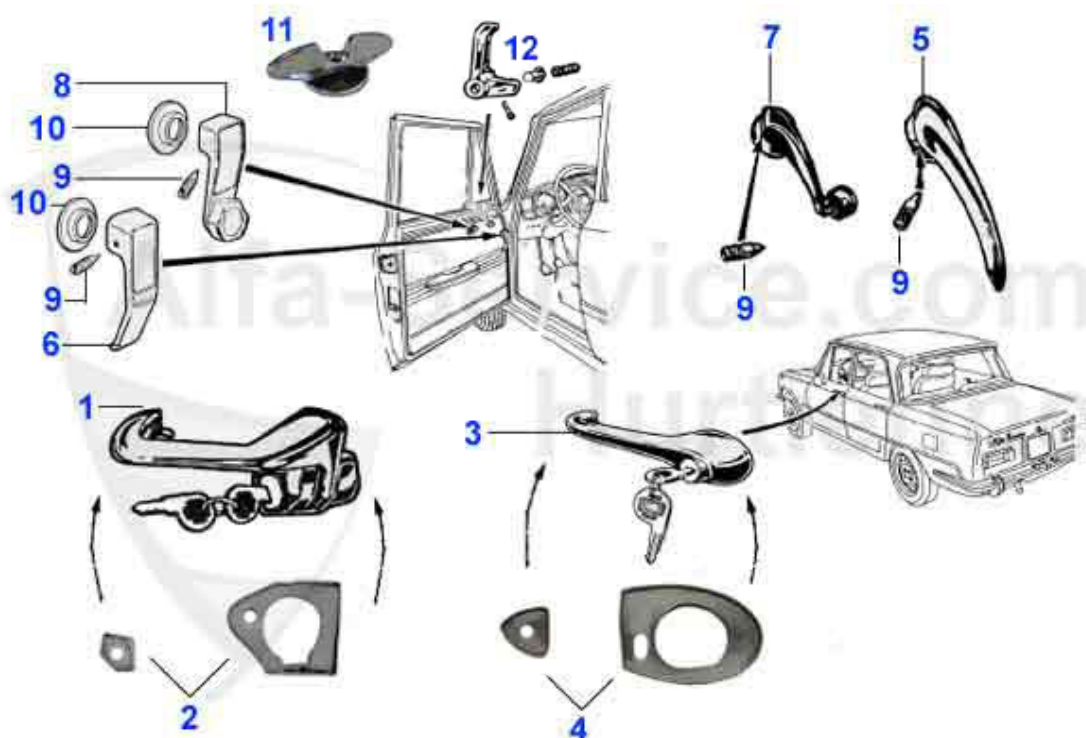

Giulia > BODY PARTS > CHROM PARTS > DOOR

1	19 015 1 1	DOOR HANDLE - Giulia 63-69 outer/front/left	***
1	19 015 1 2	DOOR HANDLE - Giulia 63-69 - outer/front/right	***
1	19 016 1 1	DOOR HANDLE GIULIA 1963-69, REAR LEFT	***
1	19 016 1 2	DOOR HANDLE GIULIA 1963-69 REAR RIGHT	***
2	18 100 1 0	DOOR HANDLE SEAL KIT GIULIA 63-69	29.00 EUR
3	19 105 1 2	DOOR HANDLE - Giulia 69-78 - rear right	***
3	19 105 1 1	DOOR HANDLE - Giulia 69-78 - rear, left	***
3	19 104 1 2	DOOR HANDLE - Giulia 69-74 - front/right - with lock	***
3	19 104 1 1	DOOR HANDLE - Giulia 69-70 - front/left with lock	***
4	18 102 1 0	RUBBER PAD KIT DOOR HANDLE GIULIA 69-78	28.00 EUR
5	19 114 1 0	DOOR OPENER - Giulia 1st series	29.00 EUR
6	19 057 0 0	INNER DOOR HANDLE - all models	32.00 EUR
7	19 113 0 0	INNER WINDOW CRANK - GT/Giulia 1st SERIES	30.00 EUR
8	19 059 0 0	WINDOW CRANK - beg. from 74 / all models	32.00 EUR
9	19 137 0 0	SCREW FOR DOOR OPENER/WINDOW CRANK	3.90 EUR
10	20 104 0 0	PAD FOR WINDOW CRANK	2.80 EUR
11	19 203 0 0	OPENER FOR TRIANGULAR WINDOW GT/GIULIA 1. SERIES	59.00 EUR
11	19 201 0 0	OPENER FOR TRIANGULAR WINDOW GT/GIULIA 1. SERIES	39.00 EUR
11	19 204 0 0	OPENER FOR TRIANGULAR WINDOW GT/GIULIA 1. SERIES	69.00 EUR
12	19 060 0 1	LOCKING LEVER - QUARTER WINDOW left SPIDER / GIULIA	59.00 EUR
12	19 060 0 2	LOCKING LEVER - QUARTER WINDOW right SPIDER / GIULIA	59.00 EUR