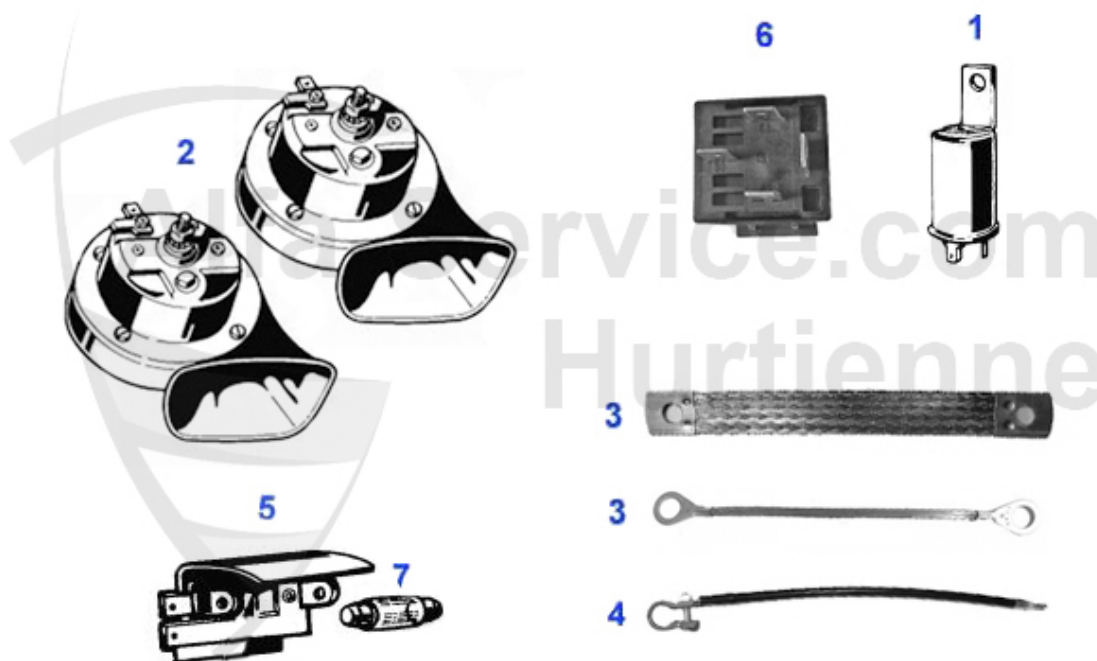

1	14 075 0 0	FLASH RELAY 105 SERIES ROUND TYPE FOR 2 CONTROL LAMPS IN THE DASHBOARD	18.50 EUR
1	14 091 0 0	FLASH RELAY 105 SERIES ROUND TYPE, METAL HOUSING/LOAD INDIPENDANT AND FULLY ELECTRONIC. UNIVERSAL USE.	18.50 EUR
2	16 112 0 0	HORN SET (high/low)	45.70 EUR
3	16 107 0 0	GROUND STRAP - lengths 150 mm	7.90 EUR
3	16 123 0 0	GROUND STRAP transmission/chassis lenght 173 mm	9.90 EUR
4	16 184 0 0	GROUND STRAP incl. pole terminal 320 mm	***
5	14 014 0 0	HOOD LAMP	16.90 EUR
6	14 090 0 0	Hupenrelais mit Befestigungs lasche Giulia, GT und Spider nicht Spider 87-93	16.20 EUR
7	16 101 0 0	BULB 5W Soffitte	1.59 EUR