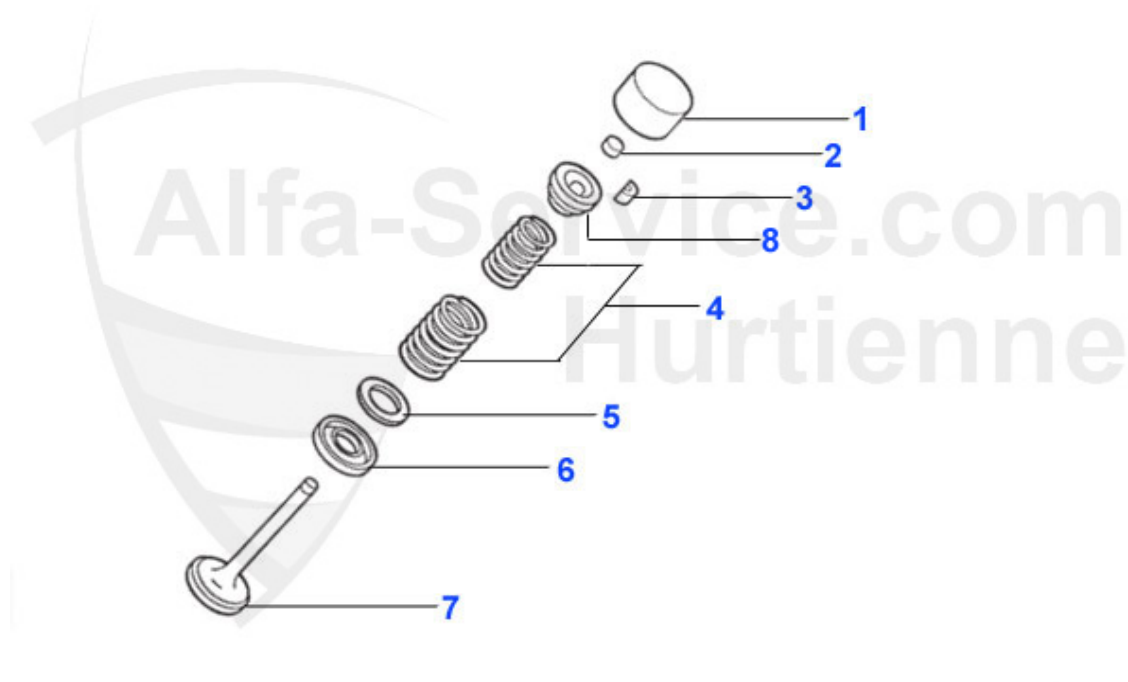

Giulia > ENGINE > VALVES

2	VEP1425	VALVE ADJUSTING SHIM 1.425	11.50 EUR
2	VEP1400	VALVE ADJUSTING SHIM 1.400	11.50 EUR
2	VEP1325	VALVE ADJUSTING SHIM 1.325	11.50 EUR
2	VEP1300	VALVE ADJUSTING SHIM 1.300	11.50 EUR
2	03 084 0 0	VALVE ADJUSTING SHIMS 205 pcs per box 1.500 - 2.500 mm	299.00 EUR
2	03 114 0 0	VALVE ADJUSTING SHIMS 200 pcs per box 2.525 - 3.500 mm	299.00 EUR
2	VEP3200	Ventileinstellplättchen 3.200	11.50 EUR
2	VEP1675	VALVE ADJUSTING SHIM 1.675	11.50 EUR
2	VEP1700	VALVE ADJUSTING SHIM 1.700	11.50 EUR
2	VEP1725	VALVE ADJUSTING SHIM 1.725	11.50 EUR
2	VEP2200	VALVE ADJUSTING SHIM 2.200	11.50 EUR
2	VEP2175	VALVE ADJUSTING SHIM 2.175	11.50 EUR
2	VEP2150	VALVE ADJUSTING SHIM 2.150	11.50 EUR
2	VEP2125	VALVE ADJUSTING SHIM 2.125	11.50 EUR
2	VEP2100	VALVE ADJUSTING SHIM 2.100	11.50 EUR
2	VEP2075	VALVE ADJUSTING SHIM 2.075	11.50 EUR
2	VEP2050	VALVE ADJUSTING SHIM 2.050	11.50 EUR
2	VEP2025	VALVE ADJUSTING SHIM 2.025	11.50 EUR
2	VEP2000	VALVE ADJUSTING SHIM 2.000	11.50 EUR
2	VEP1975	VALVE ADJUSTING SHIM 1.975	11.50 EUR
2	VEP1800	VALVE ADJUSTING SHIM 1.800	11.50 EUR
2	VEP1825	VALVE ADJUSTING SHIM 1.825	11.50 EUR
2	VEP1850	VALVE ADJUSTING SHIM 1.850	11.50 EUR
2	VEP1875	VALVE ADJUSTING SHIM 1.875	11.50 EUR
2	VEP1900	VALVE ADJUSTING SHIM 1.900	11.50 EUR
2	VEP1925	VALVE ADJUSTING SHIM 1.925	11.50 EUR
2	VEP1950	VALVE ADJUSTING SHIM 1.950	11.50 EUR
3	03 296 0 0	VALVE COTTERS 9mm	1.90 EUR
4	03 274 0 0	VALVE SPRING SET 16 pcs	79.00 EUR
5	03 295 0 0	OE.60502912 WASHER INSIDE LOWER VALVE SPRING PLATE	2.50 EUR