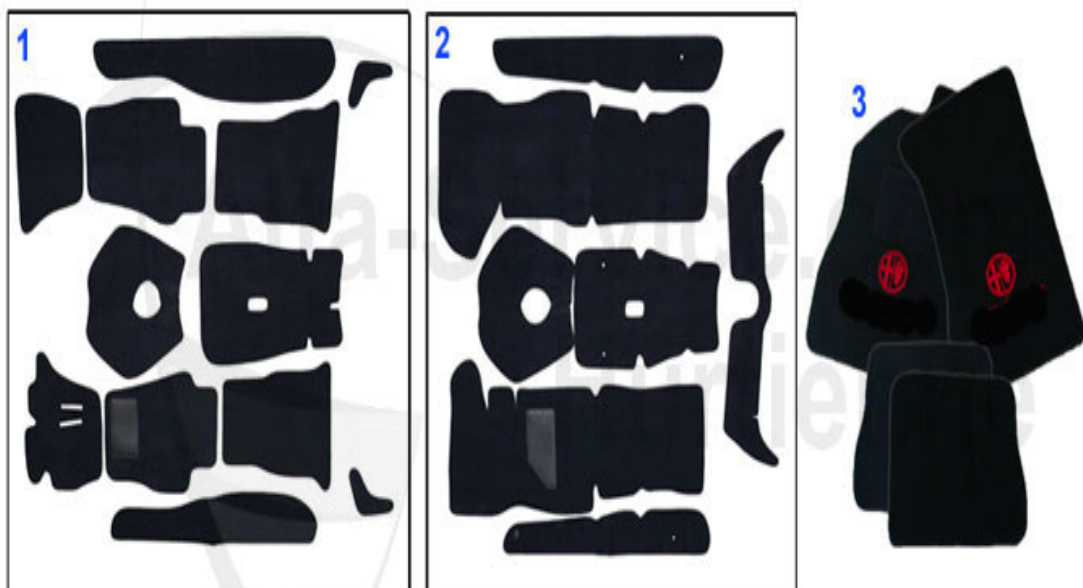

Giulia > INTERIOR PARTS > FOOT MATS/CARPET SETS

1	20 107 1 0	CARPET SET - Giulia - standing pedals	205.00 EUR
2	20 108 1 0	CARPET SET - Giulia - hanging pedals	205.00 EUR
3	20 277 1 0	FOOT MATS - Giulia - standing pedals	71.51 EUR
3	20 257 1 0	FOOT MATS GIULIA PENDING PEDALS	79.00 EUR