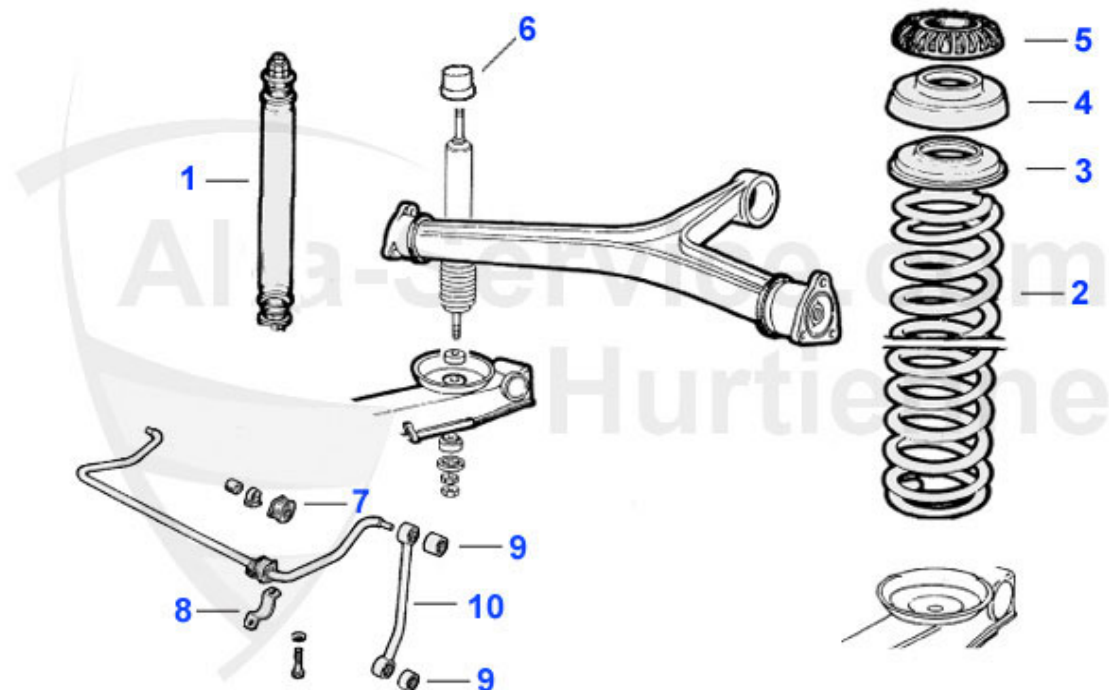

Giulia > SUSPENSION > REAR > SPRINGS/SHOCKS/ANTI ROLL BAR

1	12 150 0 0	SHOCK ABSORBER KONI YELLOW REAR	125.00 EUR
1	12 002 0 0	SHOCK ABSORBER, rear	59.00 EUR
1	12 004 0 0	REAR SHOCK ABSORBER KONI RED ADJUSTABLE	109.00 EUR
1	12 152 0 0	SHOCK ABSORBER SPAX GAS PRESSURE REAR, ADJUSTABLE	159.00 EUR
1	12 006 0 0	SHOCK ABSORBER BILSTEIN GAS PRESSURE REAR	130.28 EUR
2	12 050 0 0	REAR SPRING SPIDER 87-93/GIULIA	86.00 EUR
3	12 047 0 0	METAL PAD REAR SPRING	15.51 EUR
4	12 104 3 0	REAR SPRING SPACER 16 mm	65.00 EUR
4	12 103 3 0	SPACER REAR SPRING 11 mm	65.00 EUR
4	12 105 3 0	REAR SPRING SPACER 21 mm	58.91 EUR
5	12 014 3 0	RUBBER PAD REAR SPRING	7.90 EUR
6	12 170 0 0	RUBBER CAP REAR SHOCK ABSORBER	21.50 EUR
7	12 042 0 0	REAR ANTI ROLL BAR RUBBER	6.90 EUR
8	12 044 0 0	BRACKET REAR ANTI ROLL BAR RUBBER	9.50 EUR
9	12 040 0 0	REAR STABILIZING RUBBER BUSH (ALSO FRONT 1.SERIES)	10.50 EUR
10	12 139 0 0	REAR ANTI ROLL BAR DROP LINK WITH BUSHINGS	79.00 EUR