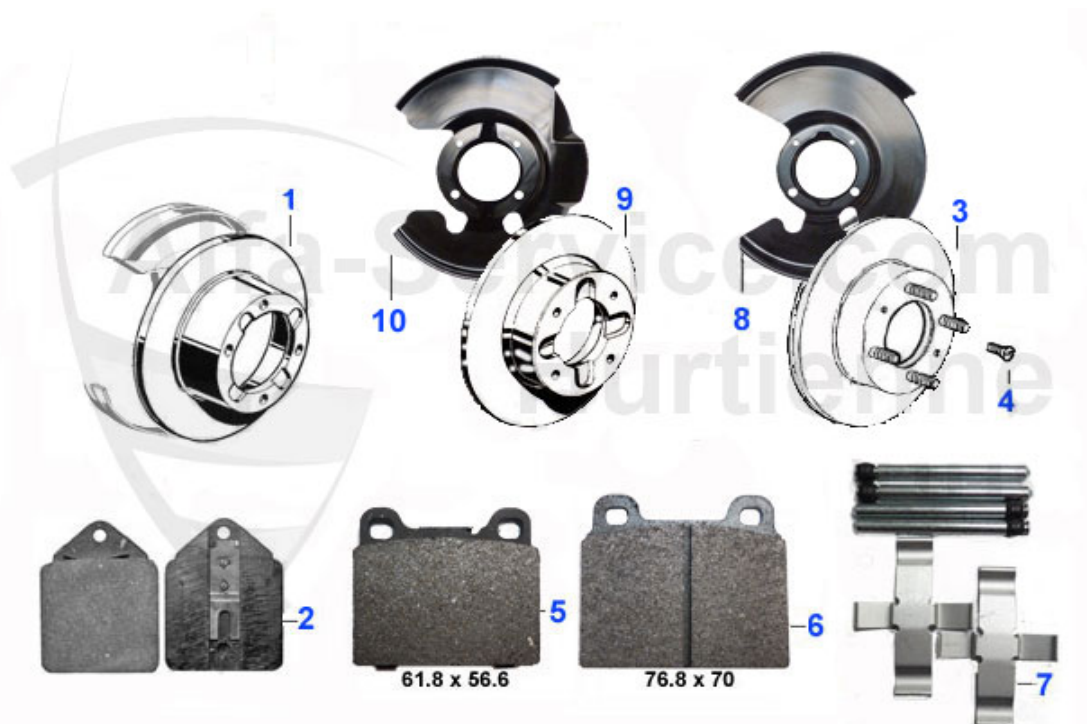

Giulia > BRAKE SYSTEM > FRONT BRAKE > BRAKE DISCS/PADS

1	13 102 0 0	FRONT BRAKE DISC DUNLOP 285 mm	189.00 EUR
2	13 091 0 R	BRAKEPADS FOR DUNLOP SYSTEM FRONT SIDE KEVLAR/ARMID GREENSTUFF,ADHESION FACTOR 0,55.	***
2	13 091 0 0	BRAKE PADS DUNLOP FRONT	***
3	13 001 0 0	BRAKE DISC FRONT 1300-1600 (only as a set)	56.00 EUR
3	13 002 0 0	BRAKE DISC FRONT 1750-2000 (only as a set)	65.00 EUR
4	13 056 0 0	MOUNTING SCREW FOR REAR BRAKE DISC	1.59 EUR
5	13 004 0 0	1300-1600 FRONT BRAKE PADS	24.50 EUR
5	13 004 F F	BRAKE PADS FERODO 1300-1600 front	35.50 EUR
6	13 005 0 0	2000 FRONT BRAKE PADS	22.00 EUR
6	13 005 F F	BRAKE PADS FERODO 1750-2000 front	37.50 EUR
7	13 008 0 0	1750-2000 MOUNTING KIT FOR FRONT BRAKE PADS	9.50 EUR
7	13 007 0 0	1300-1600 MOUNTING KIT FOR FRONT BRAKE PADS	9.50 EUR
8	13 049 0 1	BACKING PLATE FRONT DISK, LEFT	47.01 EUR
8	13 049 0 2	BACKING PLATE FRONT BRAKE DISK, RIGHT	47.01 EUR
9	13 119 0 0	BRAKE DISC 1300/1600 ATE FRONT 1. SERIES 66-67 GIULIA,GT,ROUNDTAIL SPIDER, 265mm DIAM.	215.00 EUR
10	13 115 0 1	FRONT LEFT BRAKE STONE SHIELD 1300- 1600 OE 105142211504,NOT FOR SPIDER 1.6 (86-93)	47.01 EUR
10	13 115 0 2	FRONT RIGHT BRAKE STONE SHIELD 1300- 1600 OE 105142211604,NOT FOR SPIDER 1.6 (86-93)	47.01 EUR