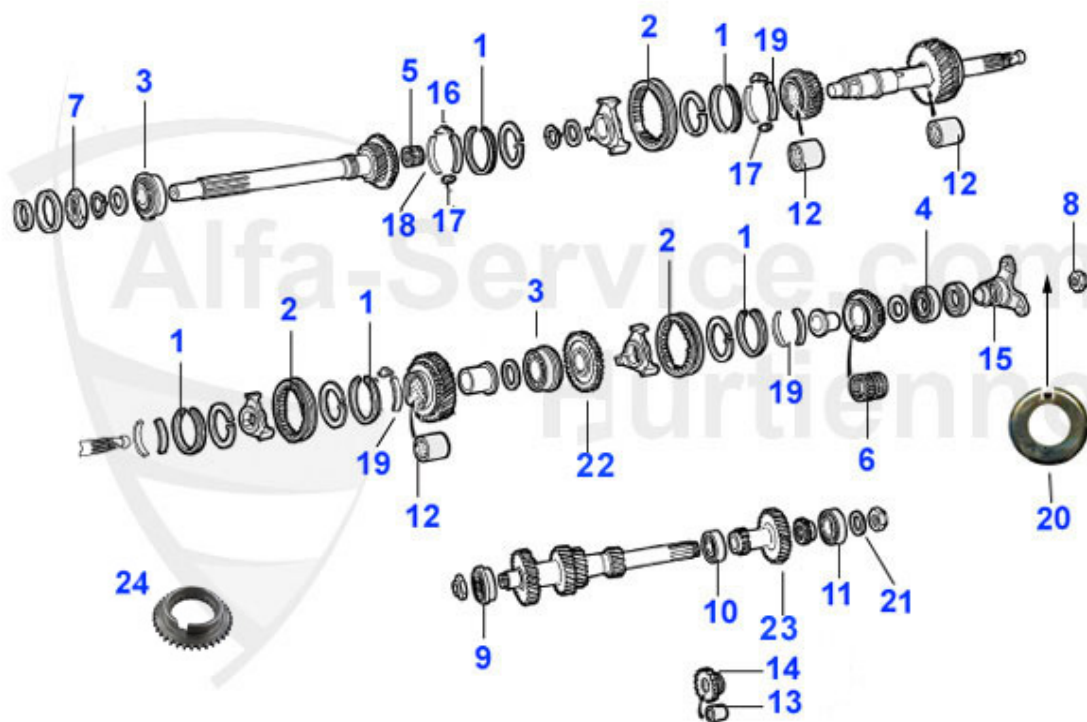

Giulia > POWERTRAIN > TRANSMISSION > SYNCHRO RINGS/BEARINGS

1	04 001 0 0	SYNCHRO RING	62.50 EUR
2	04 013 0 0	SYNCRO SLEEVE 105/115, ALFETTA, GIULIETTA, 75, GTV6	99.00 EUR
2	04 013 A R	SYNCRO SLEVE ORIGINAL ALFA ROMEO	***
3	04 033 0 0	2000 MAIN SHAFT FRONT AND CENTER BEARING	89.00 EUR
3	04 046 0 0	1300, 1600, 1750 MAIN SHAFT FRONT AND CENTER BEARING	91.50 EUR
4	04 035 0 0	MAIN SHAFT REAR BEARING 1.SERIES 1300-1750 (101/105/102/106)	76.01 EUR
4	04 031 0 0	MAIN SHAFT REAR BEARINGS	55.00 EUR
5	04 029 0 0	NEEDLE BEARINGS MAIN SHAFT	17.50 EUR
6	04 030 0 0	5TH GEAR NEEDLE ROLLER SHELL	19.50 EUR
7	04 049 0 0	SAFETY NUT for gearbox input shaft	16.51 EUR
8	04 032 0 0	SAFETY NUT GEARBOX REAR 1972-93	16.40 EUR
9	04 047 0 0	LAYSHAFT FRONT BEARINGS 2000 d=20 mm	81.00 EUR
9	04 024 0 0	LAYSHAFT FRONT SHELL d=25 mm inside diameter	68.00 EUR
10	04 025 0 0	LAYSHAFT CENTER BEARINGS	57.00 EUR
11	04 021 0 0	LAYSHAFT REAR BEARING 1300-1750 62x30x16mm	64.00 EUR
11	04 026 0 0	LAYSHAFT REAR BEARING	55.00 EUR
12	04 052 0 0	BUSHING FOR GEAR WHEELS 1ST-4TH GEAR	22.00 EUR
13	04 027 0 0	BEARING SLEEVE for reverse gear	***
14	04 061 0 0	PINION REVERSE GEAR	129.00 EUR
15	04 073 0 0	Antriebsflansch Getriebeausgang	***
16	04 069 0 0	"ABOVE" LOCK-BLOCK 1th rear	***
17	04 070 0 0	"BOTTOM" LOCK-BLOCK 1st/2nd/3rd/4th/5th- gear	***
19	04 068 0 0	LOCK-BAND 2nd/3rd/4th/5th-gear	***
20	04 056 0 0	LOCK TAB TRANSMISSION REAR 1962-72	3.90 EUR
21	04 057 0 0	LOCK PLATE LAYSHAFT 1962-72	5.60 EUR
22	04 074 0 0	REVERSE GEAR LARGE MAINSHAFT	***
23	04 075 0 0	Countershaft 5./reverse gear	399.00 EUR
24	04 028 0 0	GEAR DOG RING 2.-5. GEAR 105/115	168.99 EUR
25	04 042 0 0	SPACER BUSHING 5TH GEAR 2000	59.00 EUR
26	04 048 0 0	SPACER BUSHING 1.ST GEAR 101/105/115	64.00 EUR