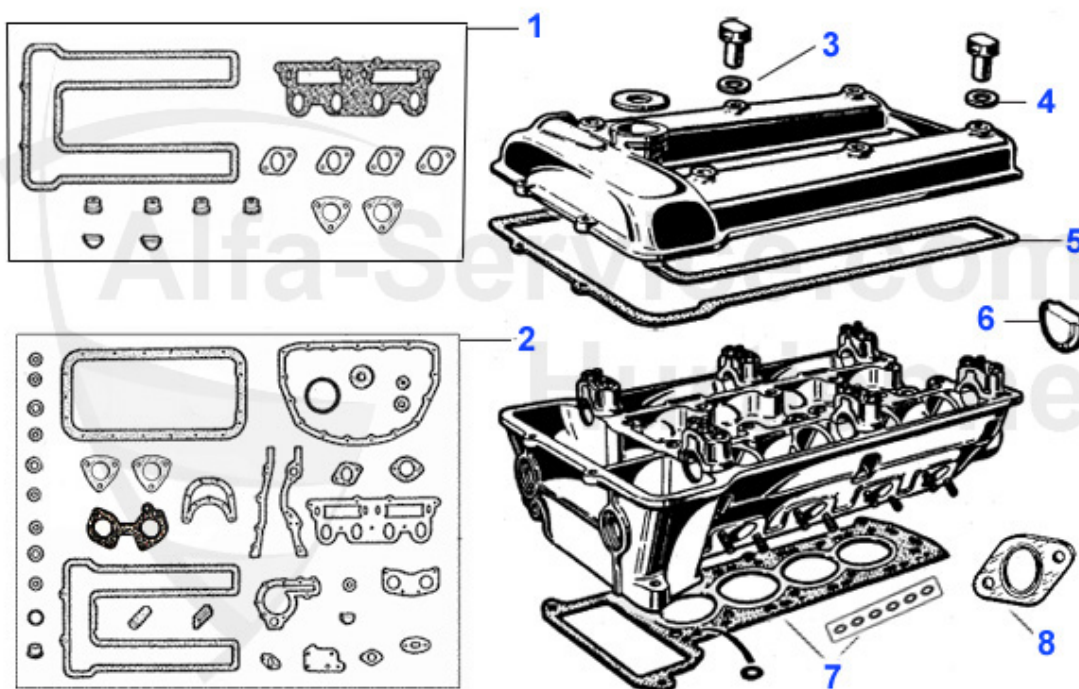

Giulia > ENGINE > ENGINE GASKETS > GASKET SETS/CYLINDER HEAD

1	02 069 0 0	HEAD GASKET SET 1300-2000 WITHOUT HEAD GASKET ALL 105/116 CARBURETTOR MODELS	67.00 EUR
2	02 070 0 0	ENGINE GASKET SET 1750 WITHOUT HEAD GASKET AND OIL SEALS WITH REINZ VALVE COVER GASKET	85.00 EUR
2	02 042 0 0	REINZ ENGINE GASKET SET FOR SERIES 115, 2.0, WITH HEAD GASKET AND OIL SEAL RINGS	279.00 EUR
2	02 041 0 0	ENGINE GASKET SET 2000 WITHOUT HEAD GASKET AND OIL SEALS WITH REINZ VALVE COVER GASKET	85.00 EUR
2	02 040 0 0	ENGINE GASKET SET 1600 WITHOUT HEAD GASKET AND OIL SEALS WITH REINZ VALVE COVER GASKET	79.00 EUR
2	02 039 0 0	ENGINE GASKET SET 1300 WITHOUT HEAD GASKET AND OIL SEALS WITH REINZ VALVE COVER GASKET	85.00 EUR
3	02 056 0 0	PAPER WASHER (PAPER)	1.30 EUR
4	02 055 0 0	ALUMINIUM WASHER	2.90 EUR
5	02 036 0 0	REINZ CAM COVER GASKET GIULIETTA, GTV4, 75,90	35.00 EUR
6	02 031 0 0	"HALF MOON" RUBBER SEAL CAM COVER	1.75 EUR
7	02 075 0 0	COPPER CYLINDER HEAD GASKET 1750	69.00 EUR
7	02 158 0 0	RACE HEAD GASKET 1600 SPESSO 1.6mm 105, ALFETTA, GIULIETTA, GTV 116	139.00 EUR
7	02 157 0 0	RACE HEAD GASKET 1300 SPESSO 1.6mm	139.00 EUR
7	02 160 0 0	HEAD GASKET SPESSO RACE F 3, 87 MM	89.25 EUR
7	02 008 0 0	CYLINDER HEAD GASKET 2000 Payen 1,9 mm	54.50 EUR
7	02 162 0 0	HEAD GASKET SPESSO RACING 1750 1.6 MM	139.00 EUR
7	02 074 0 0	COPPER CYLINDER HEAD GASKET 1300	69.00 EUR
7	02 068 0 0	COPPER CYLINDER HEAD GASKET 2000	***
7	02 043 0 0	CYLINDER HEAD GASKET 1300 REINZ	48.00 EUR
7	02 044 0 0	CYLINDER HEAD GASKET 1600 REINZ	48.00 EUR
7	02 045 0 0	CYLINDER HEAD GASKET 1750 REINZ ALFETTA, GIULIETTA, GTV (116), 75 1800 >1982	48.00 EUR
7	02 046 0 0	CYLINDER HEAD GASKET 2000 REINZ	48.00 EUR
7	02 010 0 0	CYLINDER HEAD GASKET 1600 Payen 1,9 mm	54.50 EUR
7	02 009 0 0	CYLINDER HEAD GASKET 1750/1800 Payen 1,9 mm	54.50 EUR