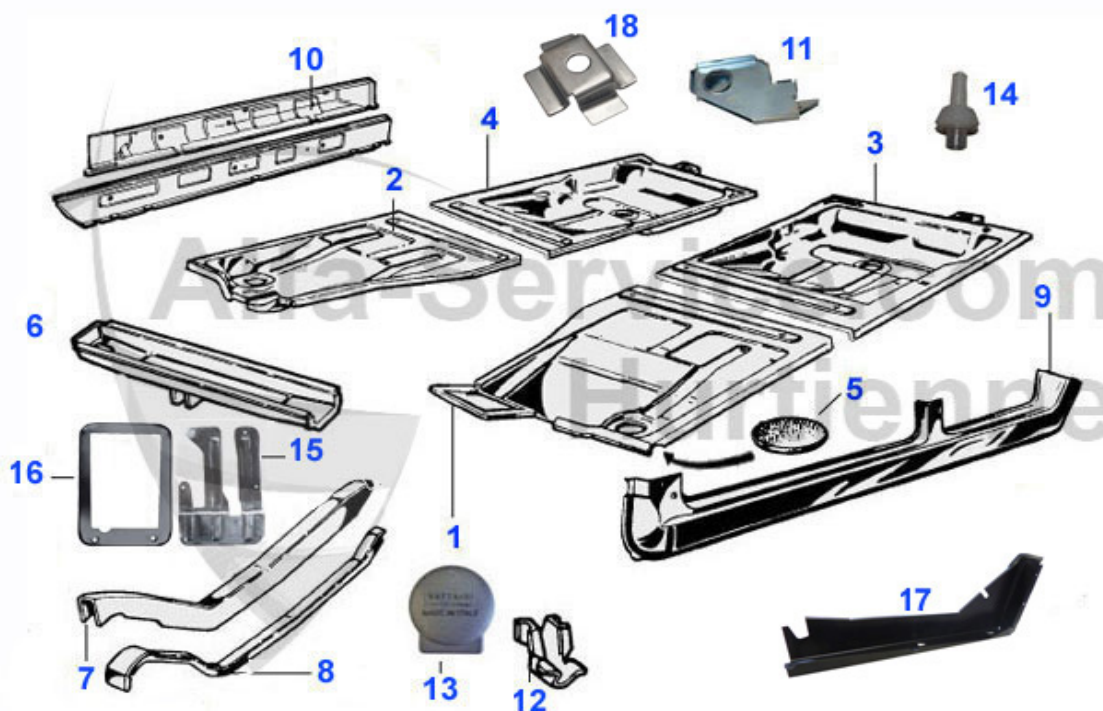

Giulia > BODY PARTS > BODY PANELS > ROCKER/FLOOR PANELS

1	15 229 0 1	FLOOR PANEL, FRONT, LEFT - STANDING PEDALS 1st SERIES, ALSO FOR GT AND GIULIA 2. SERIES RHD	189.00 EUR
1	15 201 2 1	FLOOR PANEL front, left - hanging pedals	181.50 EUR
2	15 201 2 2	FLOOR PANEL, front, right	181.50 EUR
3	15 238 1 1	FLOOR PANEL REAR LEFT GIULIA 69-78, 4 screws	239.00 EUR
4	15 238 1 2	FLOOR PANEL REAR RIGHT GIULIA 69-78, 4 SCREWS	239.00 EUR
5	18 009 0 0	RUBBER PLUG - FLOOR PANEL	4.50 EUR
6	15 159 0 1	CROSS MEMBER LEFT - FLOOR PANEL	139.00 EUR
6	15 159 0 2	CROSS MEMBER, RIGHT - FLOOR PANEL	139.00 EUR
7	15 081 3 1	SIDE MEMBER, FRONT, LEFT, ONLY FOR HANGING PEDALS	140.00 EUR
7	15 081 3 2	SIDE MEMBER, FRONT, RIGHT, ALL MODELS	140.00 EUR
8	15 082 3 1	COVER FOR SIDE MEMBER, FRONT, LEFT	109.00 EUR
8	15 082 3 2	COVER FOR SIDE MEMBER, FRONT, RIGHT	109.00 EUR
9	15 011 1 2	OUTER SILL RIGHT - GIULIA	115.00 EUR
9	15 011 1 1	OUTER SILL LEFT - Giulia	115.00 EUR
10	15 115 1 1	MIDDLE SILL LEFT - Giulia	159.00 EUR
10	15 115 1 2	MIDDLE SILL RIGHT - Giulia	159.00 EUR
11	15 078 3 2	REAR JACKING POINT RIGHT SPIDER 66-85, GIULIA	42.00 EUR
11	15 078 3 1	REAR JACKING POINT LEFT SPIDER 66-85, GIULIA	42.00 EUR
12	15 077 3 0	FRONT JACKING POINT 64-93 Giulia, GT and Spider	23.00 EUR
13	15 075 0 0	JACK TOP CAP 105 WITH 45mm DIAMETER	14.49 EUR
14	19 200 1 0	CLIP CHROME TRIM ROCKERPANEL GIULIA	4.50 EUR
15	15 305 0 0	PEDAL PANEL GIULIA AND GT, STANDING PEDALS	79.00 EUR
15	15 405 1 0	STANDING PEDAL PANEL GIULIA from 1967 AND GT ALL MODELS	79.00 EUR
16	15 048 0 0	PEDAL BOX FRAME STANDING PEDALS	59.00 EUR
17	15 425 0 0	CLUTCH MASTER CYLINDER COVER STANDING PEDAL GIULIA/GT-BERTONE/SPIDER	69.00 EUR
18	SH100	BRACKET FOR SEAT RAIL MOUNTINGS GT/GIULIA FRONT	13.51 EUR