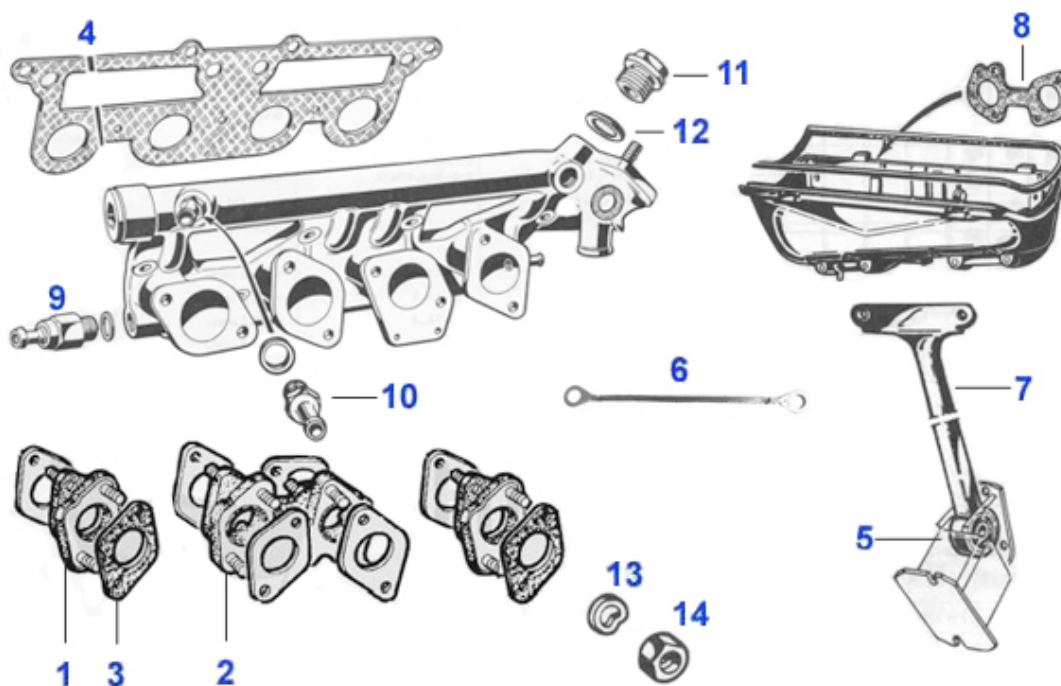

Giulia > FUEL SYSTEM > CARBURATOR MOUNTS

1	02 084 0 0	CARBURATOR MOUNT KIT (4 PCS) ALUMINIUM 40MM TYPE 105,115,116	210.00 EUR
1	02 017 0 0	SINGLE CARBURETTOR MOUNT 40mm	26.50 EUR
1	02 034 0 0	CARBURETTOR MOUNT 45mm	42.99 EUR
2	02 018 0 0	DOUBLE CARBURETTOR MOUNT 40mm	61.00 EUR
3	02 004 0 0	GASKET CARBURETTOR MOUNT 40mm MADE OF REINFORCED MATERIAL	0.94 EUR
3	02 019 0 0	PAPER GASKET CARBURETTOR MOUNT 40mm	0.75 EUR
3	02 077 0 0	PAPER GASKET CARBURETTOR MOUNT 45mm	1.95 EUR
4	02 016 R Z	INTAKE MANIFOLD GASKET REINZ WITHOUT METAL INSERT CARBURETTOR MODELS 1300-2000	19.00 EUR
4	02 016 0 0	INTAKE MANIFOLD GASKET CARBURETTOR MODELS 1600-2000	13.49 EUR
5	03 313 0 0	CARBURATOR STAY BUSH	9.31 EUR
6	16 107 0 0	GROUND STRAP - lengths 150 mm	7.90 EUR
8	02 052 0 0	GASKET AIRFILTER-CARBURETTOR	2.50 EUR
9	13 063 0 0	BRAKE BOOSTER VALVE, 2ND SERIES, M16x1,5	48.99 EUR
10	08 111 0 0	WATER CONNECTION	20.50 EUR
11	08 070 0 0	VENT BOLT WATER CIRCUIT INTAKE MANIFOLD OE 105020167601	8.50 EUR
12	08 084 0 0	GASKET BLEEDING SCREW OE 10280060	0.50 EUR
13	03 116 0 0	SPRING WASHER 8mm	0.10 EUR
14	03 127 0 0	FINE THREAD NUT 8 X 1 STEEL - 12 mm WRENCH SIZE	0.90 EUR