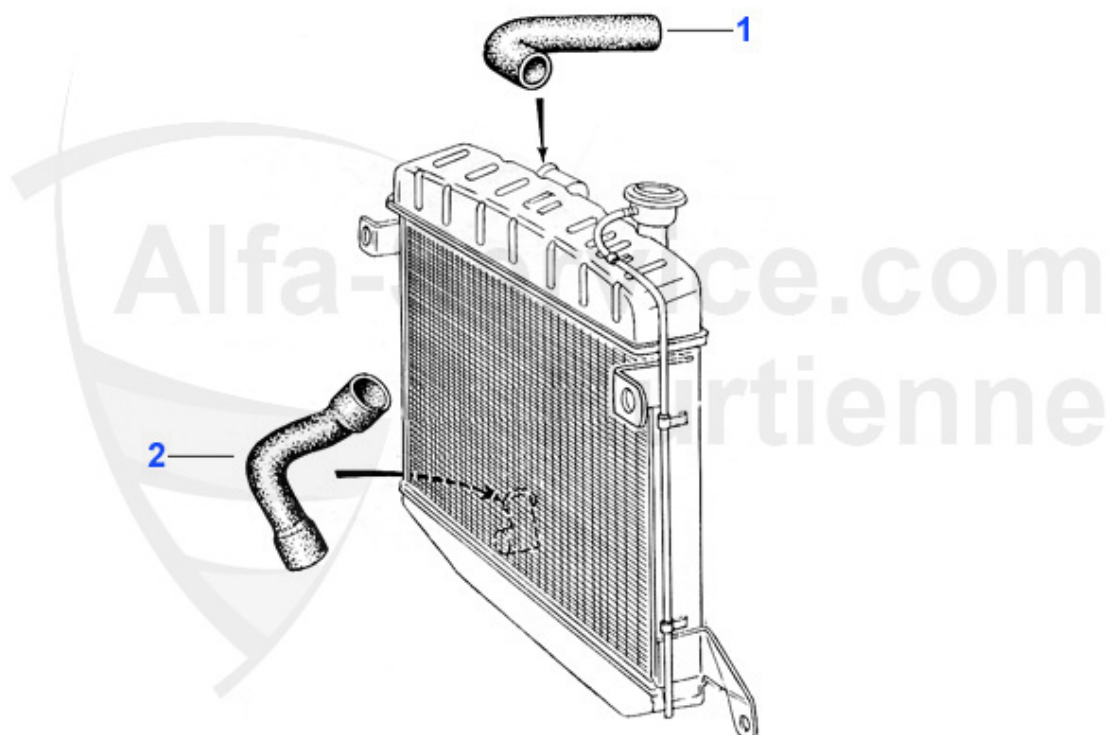

1	08 056 1 0	UPPER RADIATOR HOSE - GIULIA TI
2	08 057 0 0	LOWER RADIATOR HOSE - 1st series

15.70 EUR
18.90 EUR