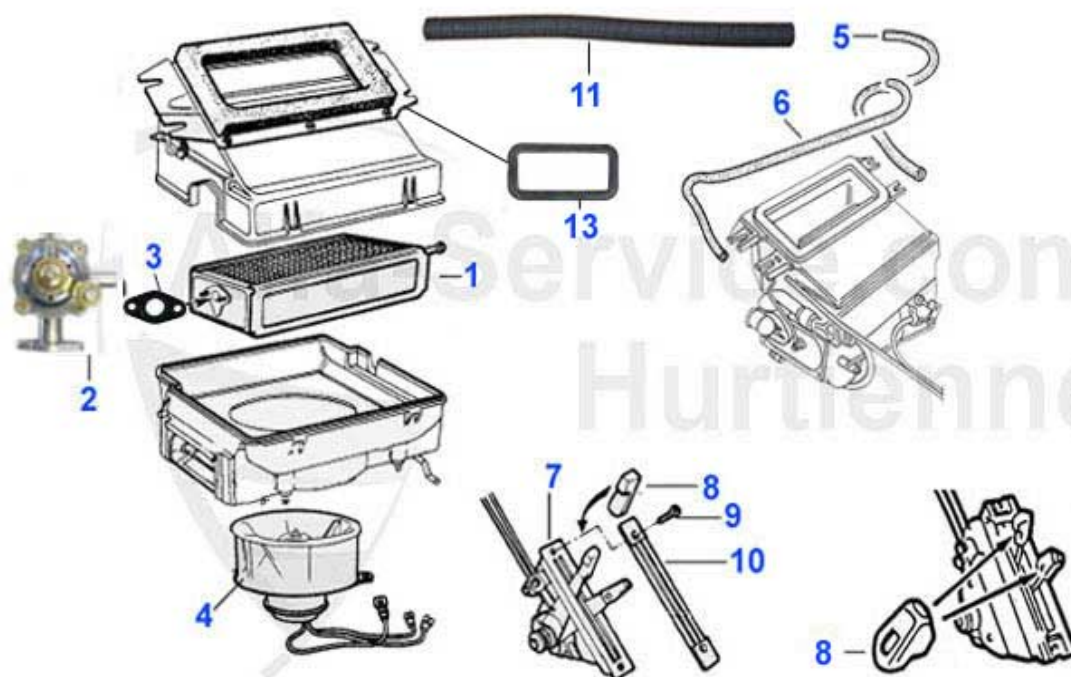

Giulia > HEATER/BLOWER > HEATER 2nd SERIES

1	08 029 0 0	HEAT EXCHANGER 2. SERIES	160.00 EUR
2	08 004 0 0	HEATER VALVE 2nd SERIES METAL HOUSING, ONE HOSE CONNECTION, SCREWED TO THE HEATHER	59.50 EUR
3	08 035 0 0	GASKET for HEATER VALVE - 2nd series	3.80 EUR
4	14 023 0 0	BLOWER MOTOR / GIULIA AND BERTONE GT FAN BLADE DIAMETER 173mm	149.00 EUR
4	14 095 0 0	BLOWER MOTOR - SPIDER-FAN BLADE DIAM.153	129.00 EUR
5	08 023 0 0	HOSE HEATER-WATER PUMP	12.90 EUR
6	08 022 0 0	HEATER HOSE (2nd series)-intake manifold	16.51 EUR
7	08 013 3 0	HEATER LEVER UNIT FOR GT/SPIDER/ GIULIA, WITH MIDDLE CONSOLE	***
8	20 129 0 0	PLASTIC CAP FOR HEATER LEVER black (original)	4.41 EUR
8	19 162 0 0	PLASTIC CAP FOR HEATER LEVER CHROMED	8.10 EUR
9	19 175 0 0	STAINLESS STEEL SCREW FIXING COVER	1.40 EUR
10	19 123 3 0	FINISHER FOR HEATER ACTUATION CHROMED	26.50 EUR
10	19 202 0 0	FINISHER FOR HEATER ACTUATION STAINLESS STEEL SPIDER, GT, GIULIA. MODELS WITH CENTER CONSOLE	49.90 EUR
11	08 083 0 5	PAPER AIR HOSE 45mm, 1 METER for GT AND SPIDER 1.SERIES AND ALL GIULIA MODELS	15.01 EUR
13	08 091 0 0	HEATER BOX SEAL Giulia,GT,Spider	37.00 EUR