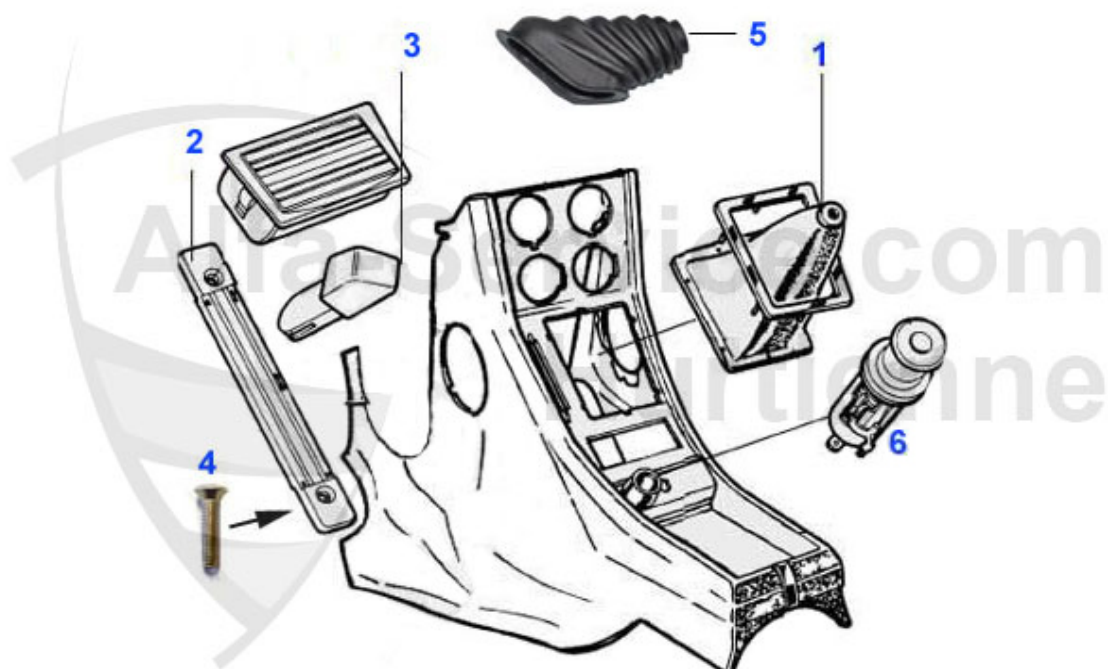

Giulia > INTERIOR PARTS > CONSOLE

1	20 009 0 0	GEAR LEVER BOOT - GT/GIULIA without consol	50.00 EUR
1	20 011 3 0	GEAR-LEVER BOOT - LEATHER with console 70-86	39.00 EUR
1	20 008 0 0	GEAR LEVER BOOT LEATHER, ALL MODELS WITHOUT CONSOLE, SYNTHETIC LEATHER!	***
2	19 202 0 0	FINISHER FOR HEATER ACTUATION STAINLESS STEEL SPIDER, GT, GIULIA. MODELS WITH CENTER CONSOLE	49.90 EUR
2	19 155 2 0	FINISHER FOR HEATER ACTUATION CHROMED FOR GT BERTONE, GTV 105/115 FOR MODELS WITH AIR CONDITION	51.00 EUR
2	19 123 3 0	FINISHER FOR HEATER ACTUATION CHROMED	26.50 EUR
2	19 139 2 0	FINISHER FOR HEATER OPERATION - broad version / GT and Giulia without console.	44.99 EUR
3	19 162 0 0	PLASTIC CAP FOR HEATER LEVER CHROMED	8.10 EUR
3	20 129 0 0	PLASTIC CAP FOR HEATER LEVER black (original)	4.41 EUR
4	19 175 0 0	STAINLESS STEEL SCREW FIXING COVER	1.40 EUR
5	20 261 1 0	RUBBER HANDBRAKE LEVER COVER GIULIA SUPER (CONSOLE)	40.00 EUR
6	20 026 0 0	CIGARETTE LIGHTER - all types	195.99 EUR
7	23 071 0 0	RADIO COVER GIULIA SUPER 1300/1600 CAN BE USED FOR ALL ALFA ROMEO VINTAGE MODELS	139.00 EUR