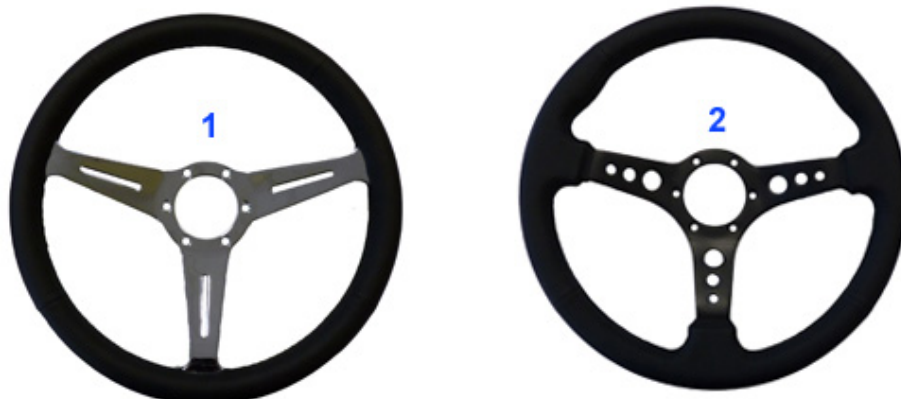

Giulia > INTERIOR PARTS > STEERING WHEELS > LEATHER

1	20 370 0 0	STEERING WHEEL 350 mm PLAIN LEATHER, CHROMED SLOTTED SPOKE, WITHOUT MOT	138.50 EUR
2	20 371 0 0	STEERING WHELL 360 mm PLAIN LEATHER, BLACK PUNCHED SPOKE, WITHOUT MOT	159.00 EUR
3	20 457 0 0	STEERING WHEEL THREE SPOKES PLAIN BLACK LEATHER 380mm,HORN BUTTON HOLE 60mm,FIXING HOLES 74mm, WITHOUT MOT	179.00 EUR