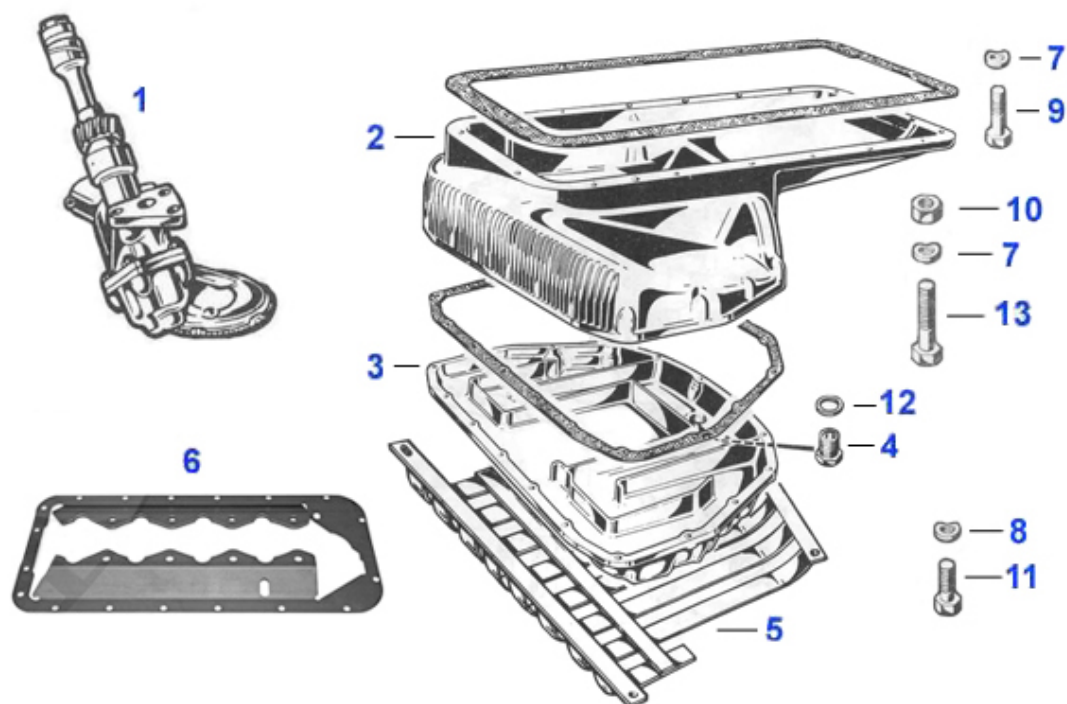

Giulia > ENGINE > OIL PAN

1	03 060 0 0	1300 - 2000 OIL PUMP 105 NOT FOR EARLY 60s MODELS	235.00 EUR
2	03 294 0 0	UPPER OIL PAN USED WITH STUDS	189.00 EUR
2	03 058 0 0	UPPER OIL PAN USED (USED)	***
3	03 059 0 0	LOWER OIL PAN, NOT FOR 1ST SERIES	179.00 EUR
4	01 012 0 0	SUMP PLUG, magnetic	12.90 EUR
5	03 062 0 0	OIL PAN GUARD YELLOW ZINK PLATED	75.01 EUR
6	03 351 0 0	WINDAGE TRAY/BLOCK STRENGTHENING PLATE 2000	129.00 EUR
6	03 350 0 0	WINDAGE TRAY/BLOCK STRENGTHENING PLATE 1300-1750	129.00 EUR
7	03 870 0 0	OIL PAN SPRING WASHER 7mm	0.20 EUR
8	03 860 0 0	OIL PAN SPRING WASHER 6mm	0.20 EUR
9	03 712 5 0	UPPER OIL PAN SCREW M7x1x25 WITHOUT SHAFT	0.60 EUR
9	03 713 0 0	UPPER OIL PAN SCREW M7x1x30 WITH SHAFT	0.90 EUR
9	03 613 0 0	UPPER OIL PAN SCREW M6x1x30 WITH SHAFT	0.60 EUR
10	03 610 0 0	UPPER OIL PAN NUT M6x1	0.30 EUR
10	03 710 0 0	UPPER OIL PAN NUT M7x1	0.30 EUR
11	03 612 0 0	Schraube Ölwanneunterteil M6x1x20 ohne Schaft	0.35 EUR
12	02 073 0 0	O-RING OIL PUMP	1.54 EUR
12	01 006 0 0	WASHER SUMP PLUG	1.50 EUR
13	03 613 5 0	UPPER OIL PAN SCREW M6x1x34 WITH SHAFT	0.60 EUR
13	03 713 5 0	UPPER OIL PAN SCREW M7x1x35	0.90 EUR