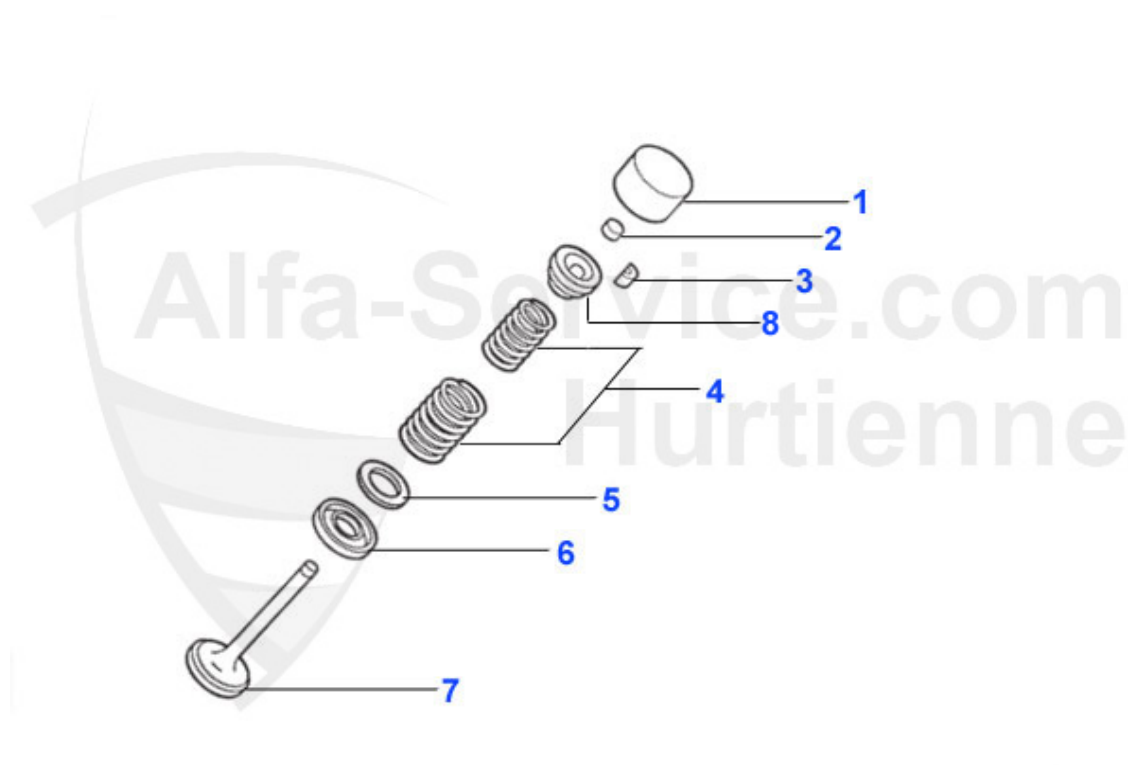

Giulia > ENGINE > VALVES

6	03 292 0 0	CUP FOR VALVE WASHER	***
7	03 254 0 0	EXHAUST VALVE 2000 nitrated	***
7	03 253 0 0	EXHAUST VALVE 1600 - 1750 nitrated	***
7	03 030 0 0	EXHAUST VALVE 1600 - 1750 std.	16.70 EUR
7	03 025 0 0	INLET VALVE 1300 std	15.90 EUR
7	03 028 0 0	EXHAUST VALVE 1300 std.	16.70 EUR
7	03 027 0 0	INLET VALVE 2000 ALL MODELS EXC. SPIDER 1990-93 INJECTION	16.70 EUR
7	03 026 0 0	INLET VALVE 1600-1750 std	16.70 EUR
7	03 032 0 0	EXHAUST VALVE 2000 std.	21.00 EUR
8	03 345 0 0	Valve Plare	***