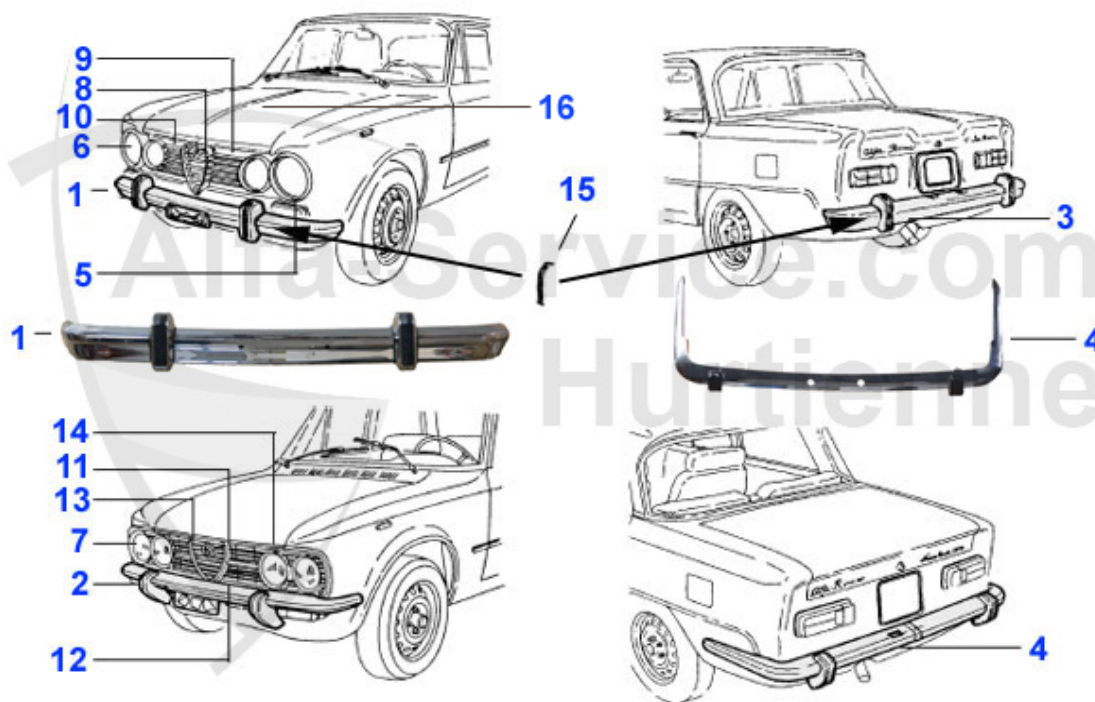

Giulia > BODY PARTS > CHROM PARTS > FRONT

1	19 001 1 0	FRONT BUMPER - Giulia Super 69-74 WITH OVERRIDERS, 2-nd series	329.00 EUR
2	19 002 1 0	FRONT BUMPER - Giulia Nuova 74-78 2-nd series	***
3	19 003 1 0	REAR BUMPER - Giulia Super 69-74 2-nd series	***
3	19 084 1 0	REAR BUMPER - Giulia 63-69 Super 1-st series	***
4	19 004 1 0	REAR BUMPER - Giulia Nuova 74-78 2-nd series	428.50 EUR
5	19 005 1 1	HEAD LAMP RIM LEFT - Giulia Super	***
6	19 005 1 2	HEAD LAMP RIM RIGHT, Giulia Super	***
7	19 006 1 0	HEAD LAMP RIM - Giulia Nuova	27.00 EUR
8	19 085 1 0	MIDDLE GRILLE - Giulia Super	189.00 EUR
9	19 008 1 1	FRONT GRILLE LEFT - Giulia 1300 / 3 pcs	***
9	19 086 1 1	FRONT GRILLE LEFT - Giulia Super	***
10	19 087 1 2	FRONT GRILLE RIGHT - Giulia Super	***
10	19 009 1 2	FRONT GRILLE RIGHT - Giulia 1300 / 3 pieces	***
11	19 010 1 0	FRONT GRILLE MIDDLE - Giulia Super Nuova	***
13	19 011 1 0	FRONT GRILL SET GIULIA NUOVA	325.00 EUR
14	19 130 1 0	MOULDING - BONNET / Giulia Super black plastic	***
15	18 137 2 0	SET RUBBER PADS BUMPER OVERRIDERS GT BERTONE, GIULIA (4 PIECES)	9.50 EUR
16	19 165 1 0	Zierleiste Motorhaube Giulia Super (Edelstahl)	149.00 EUR
17	19 030 0 0	FASTENING CLIP FOR GRILLE PARTS - GIULIA/GT	1.90 EUR