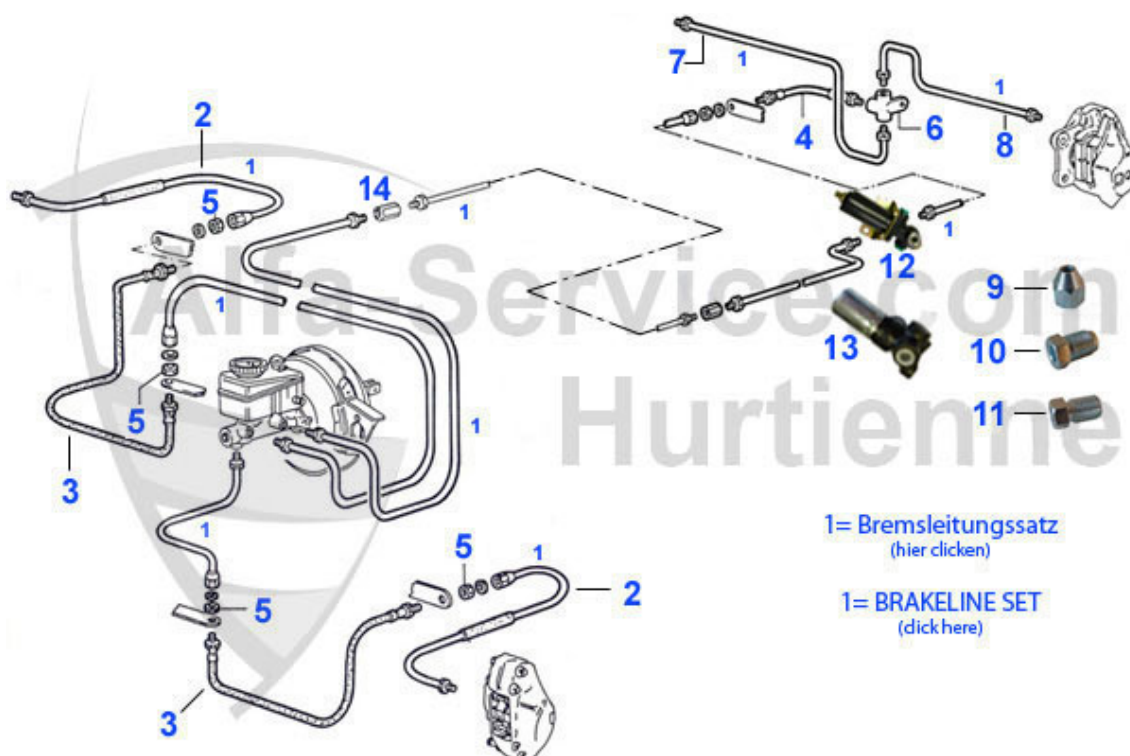

Giulia > BRAKE SYSTEM > BRAKE HYDRAULIC > BRAKE LINES/HOSES

1	13 017 CN	BRAKE LINE KIT GIULIA HANGING PEDALS COPPER/NICKEL	89.00 EUR
1	13 017 0 0	BRAKE LINE KIT GIULIA HANGING PEDALS, STEEL	69.00 EUR
2	13 086 0 0	BRAKE LINE FRONT CALIPER 1,3 / 1,6	7.50 EUR
2	13 087 0 0	BRAKE LINE AT FRONT CALIPER 1750-2000	7.50 EUR
3	13 021 0 0	FRONT BRAKE HOSE	18.00 EUR
4	13 022 0 0	REAR BRAKE HOSE 67-93	18.00 EUR
5	13 060 0 0	NUT FOR BRAKE HOSES	2.39 EUR
6	13 019 0 0	BRAKE FORCE DISTRIBUTOR	27.50 EUR
7	13 112 0 0	REAR BRAKE LINE RIGHT SPIDER/GTJ/GTV/ GIULIA/ZAGATO JR. LENGTH 70.5cm	9.90 EUR
8	13 110 0 0	REAR BRAKE LINE LEFT SPIDER/GTJ/GTV/ GIULIA/ZAGATO JR. LENGTH 96.5cm	9.90 EUR
10	13 069 0 0	CONNECTION SCREW FOR BRAKE MASTER CYLINDER 1302800 AND FOR CALIPERS 1322201/02, 1320001/02, 1311801/02 (11mm KEY)	3.20 EUR
11	13 113 0 0	Druckleitungsniessel Verteilerstück (1301900) Hinterachse (SW 10mm)	***
12	13 039 0 0	BRAKE PRESSURE REGULATOR 105 1.SERIES	225.01 EUR
13	13 020 0 0	BRAKE VALVE REAR AXLE 70-93	259.00 EUR
14	13 136 0 0	Verbindungsstück Bremsleitung 105/115 hängende Pedale AR33,AR75,AR164	7.00 EUR