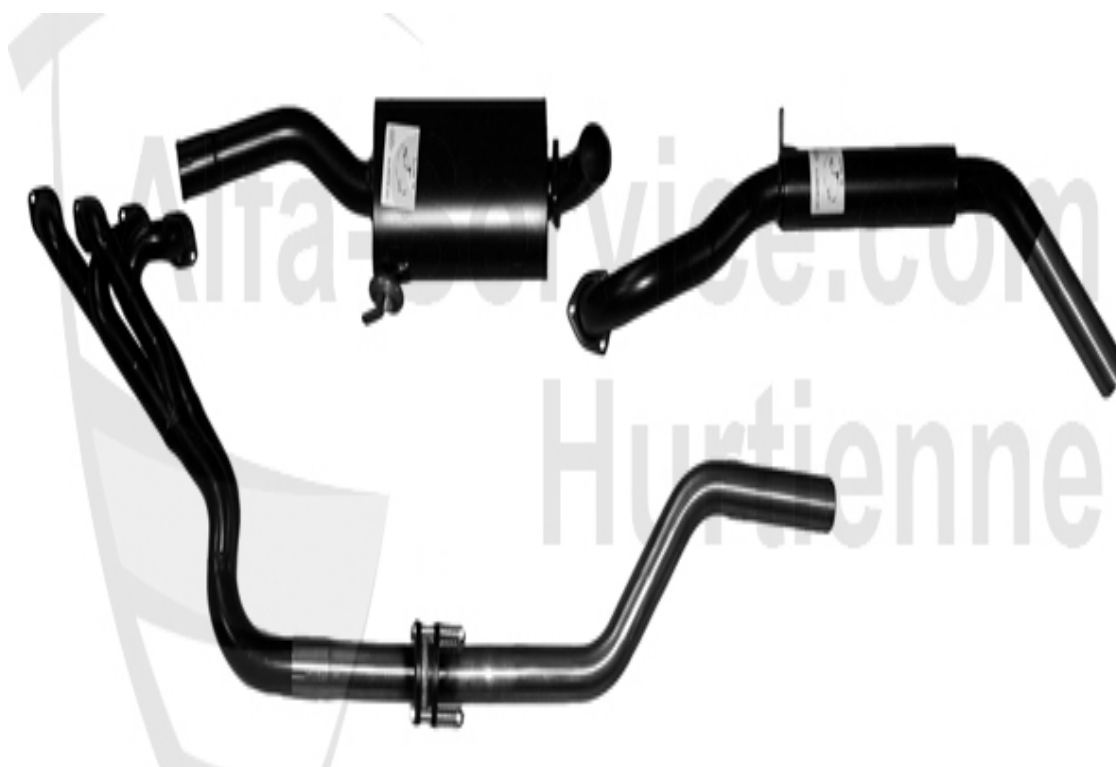

Giulia > EXHAUST SYSTEM > CONVERSION

1 11 099 0 0 Giulia Sport Exhaust System for Twin Spark Engine

1199.00 EUR