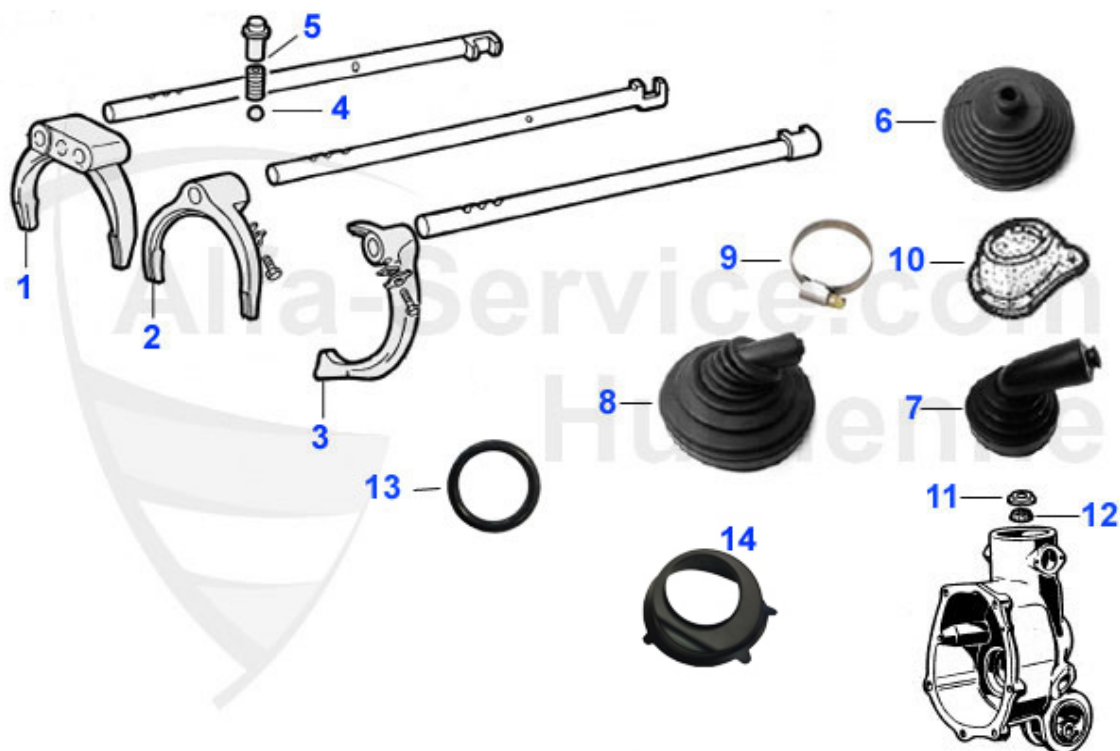

Giulia > POWERTRAIN > TRANSMISSION > GEAR SHIFT

1	04 014 0 0	SELECTOR FORK 1st and 2nd gear	199.00 EUR
2	04 015 0 0	SELECTOR FORK 3rd and 4th gear	199.00 EUR
3	04 016 0 0	SELECTOR FORK 5th and reverse gear	75.01 EUR
4	04 017 0 0	DETENT BALL	***
5	04 018 0 0	SPRING FOR DETENT BALL	***
6	04 005 0 0	GEARBOX RUBBER GAITER large	16.51 EUR
7	04 004 0 0	GEARBOX RUBBER GAITER SMALL	12.50 EUR
8	04 036 0 0	GEAR BOX RUBBER GAITOR, DOUBLE ONLY FOR 1750	28.50 EUR
9	04 063 0 0	MOUNTING CLIP for sleeve large	4.20 EUR
9	04 062 0 0	MOUNTING CLIP for sleeve small	4.00 EUR
10	04 053 0 0	TRANSMISSION TUNNEL APERTURE RUBBER	29.50 EUR
11	04 038 0 0	GEAR LEVER metal plate	2.25 EUR
12	04 012 0 0	RUBBER SEAL FOR SHIFT LEVER	3.20 EUR
13	04 019 0 0	SHIFT ROD O-RING 1300/1600/1750 OPEN SOCKET 234035018 3 PCS REQUIRED	2.50 EUR
14	04 054 0 0	TRANSMISSION TUNNEL COVER FOR CARS WITH CENTER CONSOLE	53.00 EUR