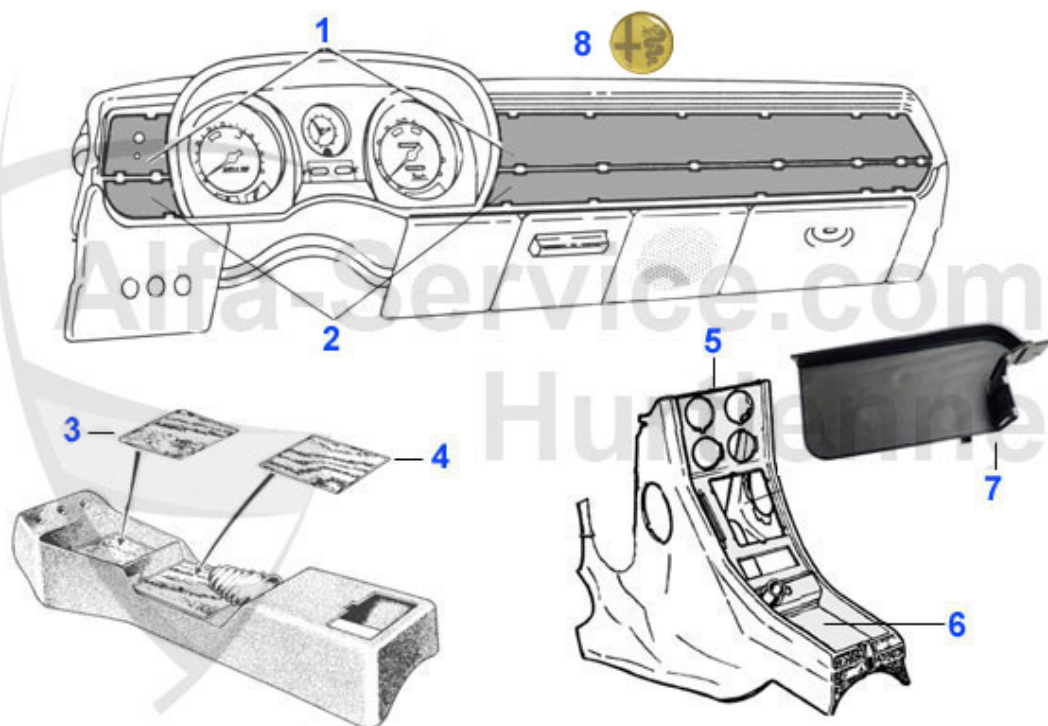

Giulia > INTERIOR PARTS > WOOD COVER

1	20 365 1 0	WOOD VENEER COVER FOR TOP DASHBOARD/ two-piece Giulia	88.00 EUR
2	20 366 1 0	WOOD VENEER COVER FOR BELOW DASH- BOARD/two-piece - Giulia	75.90 EUR
3	20 367 1 0	REAL WOOD COVER - shelf, front, Giulia	47.90 EUR
4	20 368 1 0	REAL WOOD COVER - shelf, small - Giulia Super	47.01 EUR
5	20 369 1 0	REAL WOOD COVER - middle consolee incl. borings - Giulia Super Nuova	109.00 EUR
6	20 372 1 0	REAL WOOD COVER - shelf - Super Nuova	45.28 EUR
8	23 069 1 0	EMBLEM FOR RADIO COVER AND C-PILLAR GIULIA SUPER (GOLD) 33mm	16.01 EUR