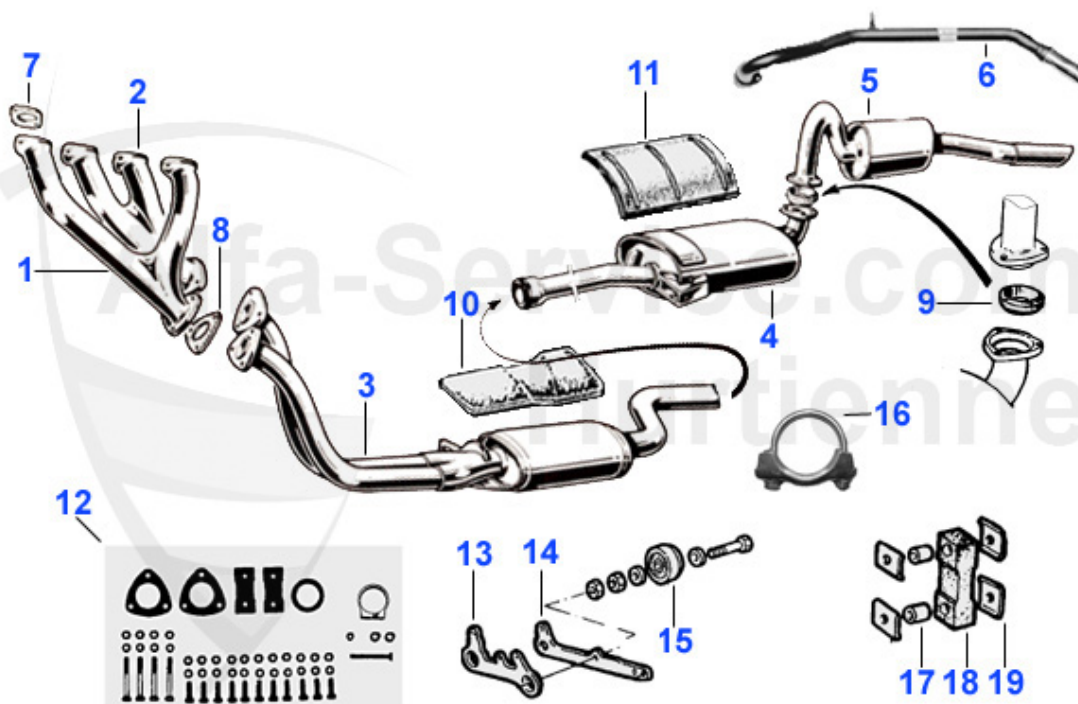

Giulia > EXHAUST SYSTEM > MANIFOLD/MUFFLER

1	11 030 0 0	EXHAUST MANIFOLD 1+4, 1600-2000 up to 86	158.00 EUR
2	11 031 0 0	EXHAUST MANIFOLD 2+3 1600-2000 up to 86 a bit longer than the original one!	199.90 EUR
3	11 052 0 0	1300 - 1600 FRONT MUFFLER standing pedals	139.00 EUR
3	11 053 1 0	FRONT MUFFLER - GIULIA hanging pedals	129.00 EUR
3	11 055 4 0	FRONT MUFFLER - BERLINA 2000 hanging pedals	159.00 EUR
3	11 076 0 0	1750 FRONT MUFFLER standing pedals GT, Berlina, Spider RH (adjust length)	199.00 EUR
4	11 019 1 0	CENTER MUFFLER GT, GIULIA, BERLINA	109.00 EUR
4	11 077 0 0	CENTER MUFFLER - GIULIA/GT standing pedals 63-69, Berlina	99.00 EUR
5	11 058 4 0	END MUFFLER - BERLINA 2000	119.00 EUR
5	11 022 1 0	END MUFFLER - GIULIA + BERTONE, 64-78	89.00 EUR
6	11 024 0 0	SPORT END PIPE - GIULIA and BERTONE	119.00 EUR
7	02 020 0 0	GASKET EXHAUST MANIFOLD-CYLINDER HEAD	2.90 EUR
8	02 021 0 0	GASKET EXHAUST MANIFOLD-FRONT MUFFLER	2.50 EUR
9	11 027 0 0	SEAL RING - rear exhaust	4.90 EUR
10	15 085 3 0	FRONT EXHAUST HEAT PROT. PLATE FOR HANGING PEDALS CARS	55.50 EUR
10	15 087 0 0	PANNEL HEAT PROTECTION EXHAUST 1ST SERIES	69.00 EUR
11	15 086 3 0	MIDDLE EXHAUST HEAT PROT. PLATE	59.45 EUR
12	11 025 0 0	EXHAUST MOUNTING KIT	27.50 EUR
13	11 040 3 0	HANGER - GEARBOX/EXHAUST	38.60 EUR
14	11 045 0 0	HANGER - GEARBOX/EXHAUST FIXED TO 11 040 3 0	59.40 EUR
14	11 109 0 0	Halter Getriebe-Auspuff lange Vers. stehende Pedale	59.00 EUR
15	11 028 0 0	SILENT BUSHING EXHAUST HANGER OE.60515936	8.00 EUR
16	11 033 0 0	EXHAUST CLAMP 54mm	3.40 EUR
17	11 050 0 0	BUSHING FOR EHAUST HANGER	2.90 EUR
18	11 026 0 0	HANGER EXHAUST	5.00 EUR
19	11 051 0 0	MOUNTING PLATE FOR RUBBER HANGER	5.90 EUR