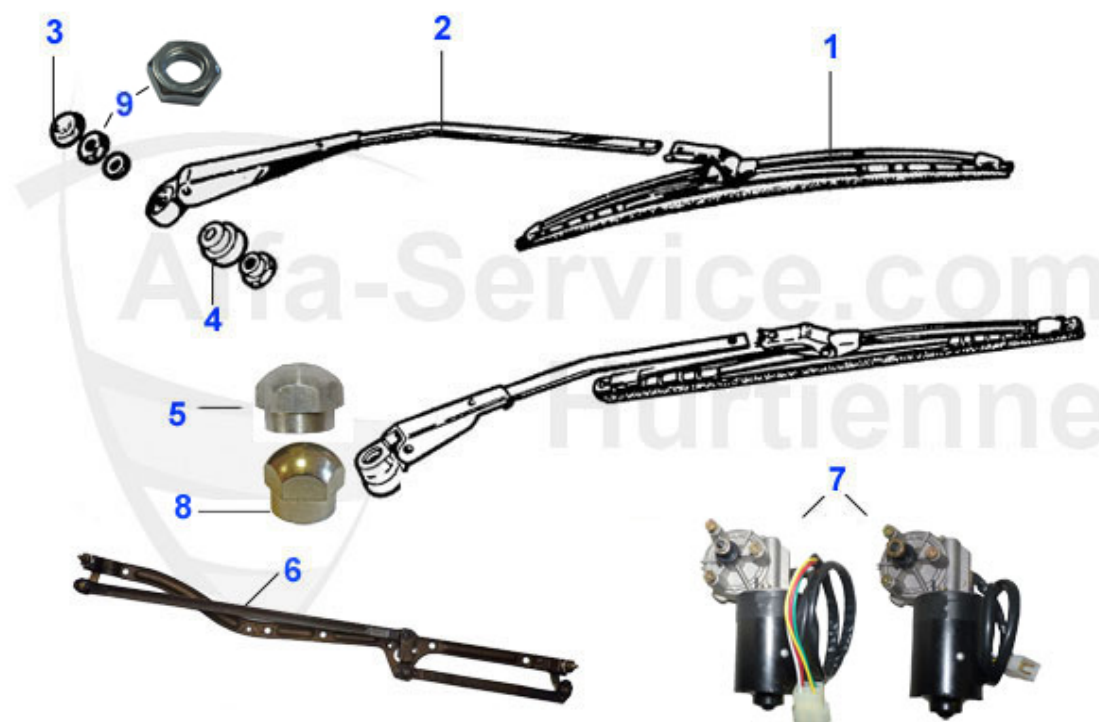

Giulia > WIPER SYSTEM > WIPER

1	25 003 0 0	SET WIPER BLADES STAINLESS STEEL GT/GIULIA/ SPIDER RT 1966-69, PLUG-IN FASTENER	33.00 EUR
1	25 004 0 0	SET WIPER BLADES STAINLESS STEEL Giulia GT/ROUNDTAIL WITH HOOK ENDS	33.00 EUR
2	25 018 2 1	WIPER ARM "FLAT END" GIULIA/GT ROUNDTAIL SPIDER LEFT,STAINLESS STEEL	29.00 EUR
2	25 018 2 2	WIPER ARM "FLAT END" GIULIA/GT ROUNDTAIL SPIDER RIGHT,STAINLESS STEEL	29.00 EUR
2	25 017 3 2	WIPER ARM WITH HOOK END right - Giulia/ GT/RH stainless steel	29.00 EUR
2	25 017 3 1	WIPER ARM WITH HOOK END - left Giulia/GT/RH/Berlina stainless steel	29.00 EUR
3	25 007 2 0	PLASTIC CAP FOR WIPER ARMS, gray	2.50 EUR
3	25 002 0 0	PLASTIC CAP FOR WIPER ARM OVAL 105/115	9.90 EUR
4	25 035 0 0	PLASTIC COVER FOR WIPER SPINDLE GIULIA AND GT BERTONE	7.75 EUR
5	25 008 3 0	HEAD NUT FOR WIPER ARMS, M8 ALUMINIUM	1.20 EUR
6	25 036 1 0	WIPER LINKAGE Giulia	167.69 EUR
7	14 197 1 0	WIPER MOTOR -Giulia/GT 3 cable	159.00 EUR
7	14 120 2 0	Wiper motor GT and Duetto 3 cables	159.00 EUR
7	14 128 2 0	WIPER MOTOR GT 4 CONNECTORS 1600-2000	159.00 EUR
8	25 001 3 0	WIPER ARM NUT M6 STAINLESS STEEL	4.30 EUR
9	25 042 0 0	WIPER SPINDLE NUT,FLAT TYPE FOR WIPER ARMS WITH PLASTIC CAP	0.80 EUR