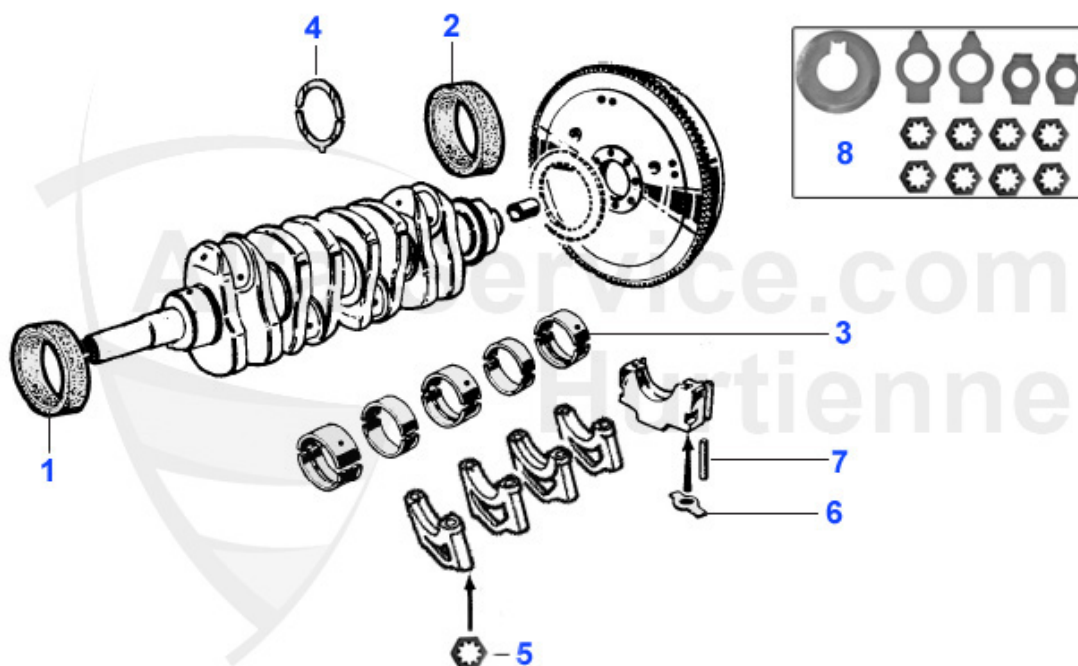

Giulia > ENGINE > CRANKSHAFT 2

1	02 022 0 0	OIL SEAL (35/50/10) CRANKSHAFT FRONT	9.50 EUR
2	02 023 0 0	OIL SEAL (82/105/12) CRANKSHAFT REAR 105 MODELS >1989, ALFETTA, GIULIETTA, 75, 90, GTV (116), MONTREAL	19.00 EUR
3	03 075 0 0	1300 - 2000 MAIN BEARINGS 0.30	74.90 EUR
3	03 009 0 0	1300 - 2000 MAIN BEARINGS STD.	74.90 EUR
3	03 076 0 0	MAIN BEARINGS 1300-2000 0.40	85.00 EUR
3	03 010 0 0	MAIN BEARINGS 1300 - 2000 0,10 OVERSIZE	74.90 EUR
3	03 011 0 0	1300 - 2000 MAIN BEARINGS 0.20	74.90 EUR
4	03 081 0 0	OE. 60743567 THRUST WASHER STD.	19.00 EUR
5	03 270 0 0	LOCKING PLATE 1/2/3/4 main bearing	1.70 EUR
6	03 149 0 0	LOCKING PLATE 5th Main BEARING	1.50 EUR
7	03 158 0 0	RUBBER CYLINDER 5th MAIN BEARING	3.20 EUR
8	03 273 0 0	LOCKING PLATE SET main bearing set, cam shaft, pulley in front	19.50 EUR