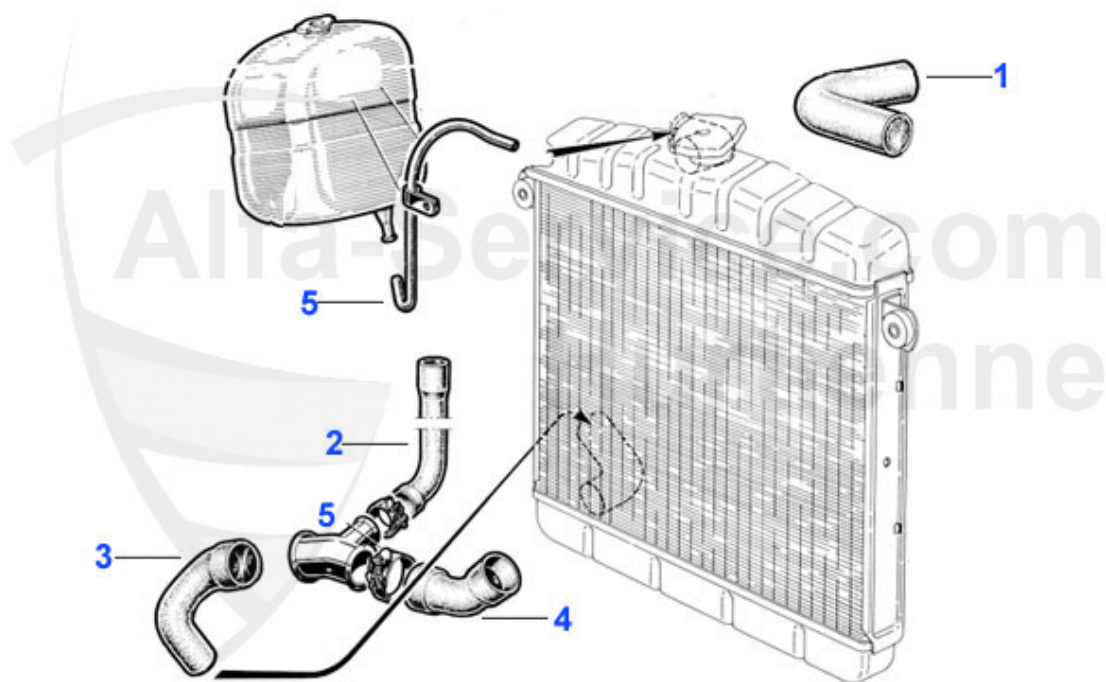

Giulia > COOLING SYSTEM > HOSES > 1750

1	08 016 0 0	UPPER RADIATOR HOSE - 2nd series	13.99 EUR
2	08 019 0 0	RADIATOR-HOSE 1750 LONG	15.01 EUR
3	08 021 0 0	RADIATOR-HOSE TO RADIATOR 1750	14.01 EUR
4	08 020 0 0	RADIATOR-HOSE 1750 SHORT	15.90 EUR
5	08 024 0 0	HOSE / RADIATOR OVERFLOW CONTAINER	5.00 EUR
6	08 053 0 0	BOTTOM RADIATOR HOSES T-PIECE FOR ALL 1750 ENGINES	38.00 EUR