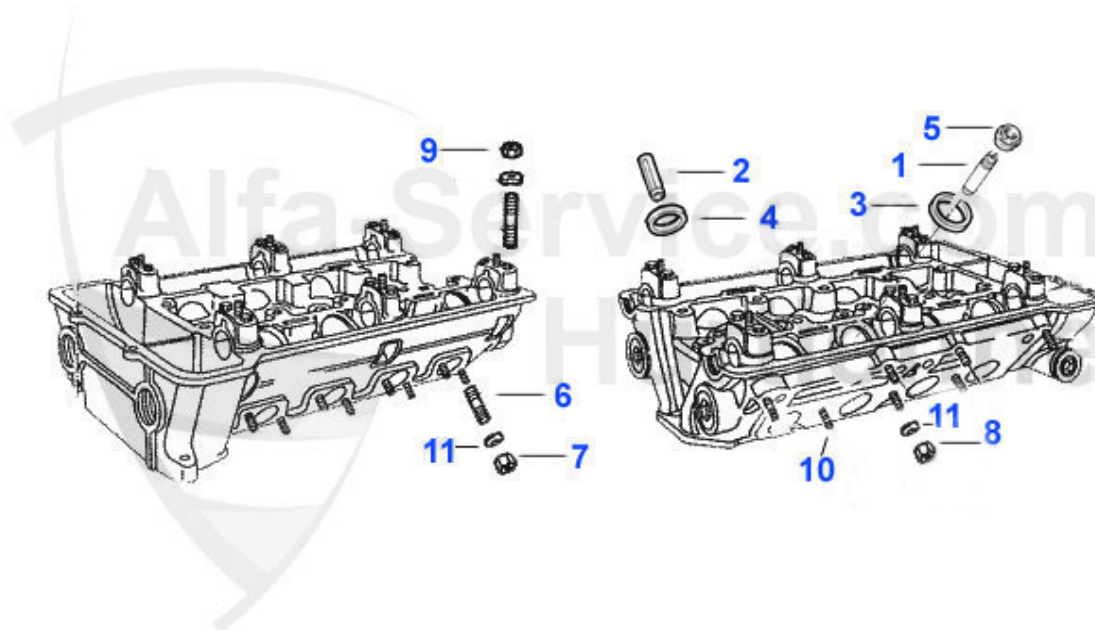

Giulia > ENGINE > CYLINDER HEAD 2

1	03 040 0 0	INLET VALVE GUIDE std. 9x14,05X51	9.75 EUR
1	03 161 0 0	INLET VALVE GUIDE CARBURETOR ENGINE 2ND oversize 9x14.15x51	11.50 EUR
1	03 160 0 0	INLET VALVE GUIDE 0.10 oversize 9x14,10x51	11.90 EUR
1	03 164 0 0	INLET & EXHAUST VALVE GUIDE FUEL-INJECTED MOTOR - SPIDER	11.90 EUR
2	03 042 0 0	EXHAUST VALVE GUIDE CARBURETTOR MODELS 9x14,05x54	10.50 EUR
2	03 162 0 0	EXHAUST VALVE GUIDE 0.10 oversize 9x14,10x54	11.50 EUR
2	03 163 0 0	EXHAUST VALVE GUIDE 0.20 not available anymore	11.50 EUR
3	03 034 0 0	VALVE SEAT (INLET) 1ST OVERSIZE 1300 (unleaded)	15.01 EUR
3	03 265 0 0	VALVE SEAT (INLET) 1ST oversize 1600 - 1750	17.50 EUR
3	03 266 0 0	VALVE SEAT (INLET) 1st oversize 2000	17.50 EUR
4	03 037 0 0	VALVE SEAT (EXHAUST) 1.3 I	16.51 EUR
4	03 268 0 0	VALVE SEAT (EXHAUST) 1st oversize 2000	16.90 EUR
4	03 267 0 0	VALVE SEAT (EXHAUST) 1ST OVERSIZE 1600-1750	18.50 EUR
5	03 067 0 0	VALVE SEAL REINFORCED INLET/BLACK	4.80 EUR
5	03 255 0 0	OIL SEAL WITH SPRING INTAKE AND EXHAUST SIDE (GREEN) REINZ	4.70 EUR
6	03 093 0 0	STUD cylinder head / exhaust manifold	1.89 EUR
7	03 261 0 0	FINE THREAD NUT 8 X 1 COPPER self-locking, 12er spanner gap exhaust manifold	0.90 EUR
7	03 128 0 0	FINE THREAD NUT 8 X 1 BRASS 13er spanner gap exhaust manifold	1.50 EUR
8	03 127 0 0	FINE THREAD NUT 8 X 1 STEEL - 12 mm WRENCH SIZE	0.90 EUR
9	03 262 0 0	FINE THREAD NUT 8 X 1 STEEL 13er spanner gap	0.80 EUR
10	03 109 0 0	STUD INTAKE MANIFOLD 8 x 1x1,25 x 36mm	2.25 EUR
11	03 116 0 0	SPRING WASHER 8mm	0.10 EUR