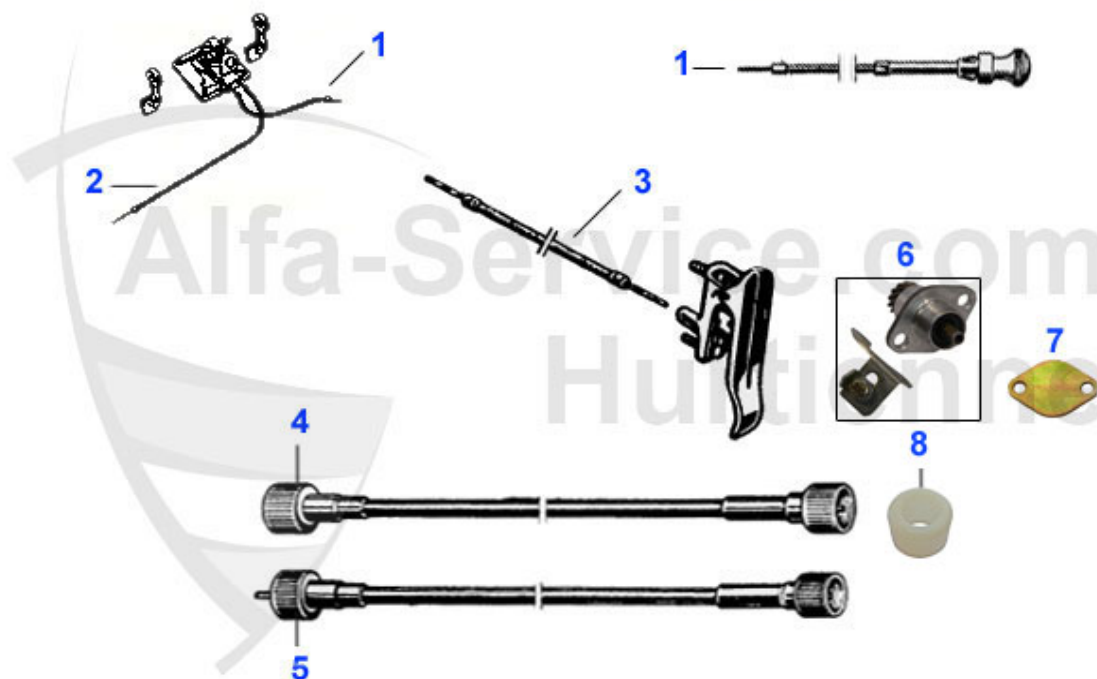

Giulia > CABLES > CABLES

1	10 012 0 0	MANUAL THROTTLE CABLE - SPIDER 70-86 with console CHOKE CABLE - all models	10.50 EUR
2	10 015 0 0	MANUAL THROTTLE CABLE WITH KNOB, MODELS WITH CENTER CONSOLE	39.00 EUR
2	10 011 0 0	MANUAL THROTTLE CABLE - all models except SPIDER with central console	12.00 EUR
3	10 019 1 0	BONNET CABLE GIULIA	11.79 EUR
4	10 001 1 0	SPEEDOMETER CABLE - GIULIA (1730mm)	25.00 EUR
4	10 002 2 0	SPEEDOMETER CABLE - 1890 mm 1300-1750	24.00 EUR
5	10 004 0 0	TACHOMETER CABLE - short 1410 mm 1300-1600	26.00 EUR
5	10 005 0 0	TACHOMETER CABLE - long 1509 mm 2000 SPIDER/GT	24.00 EUR
5	10 006 4 0	TACHOMETER CABLE - 1925 mm - 2.0 BERLINA 10500.64501.30	24.00 EUR
6	03 483 0 0	TACHOMETER DRIVE	***
7	03 484 0 0	WATER PUMP PLATE	***
8	04 066 0 0	DISTANCE RING FOR SPEEDO DRIVE	4.50 EUR