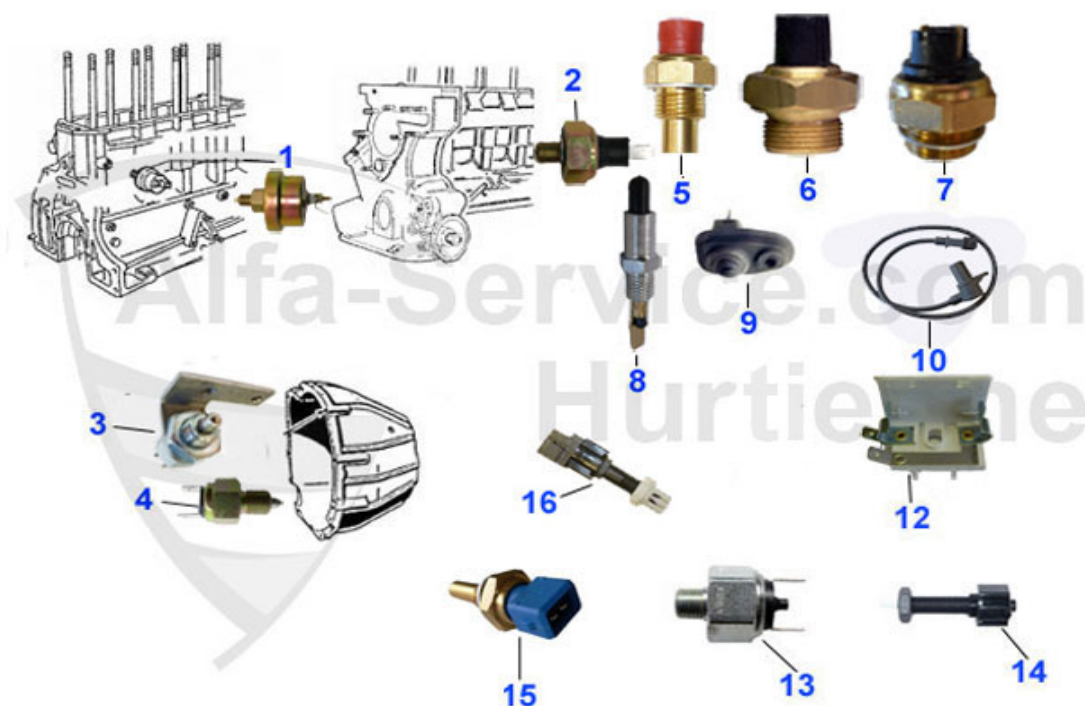

Spider (105/115) > ELECTRIC > SWITCHES/SENSORS

1	14 133 0 0	OIL PRESSURE SENDER VEGLIA 1st ser. 1750	47.91 EUR
1	14 019 0 0	OIL PRESSURE SENDER JAEGER AND VEGLIA 105 2.SERIES,116,6,75,90,155,164/ SUPER,RZ/SZ	49.00 EUR
2	14 039 0 0	OIL PRESSURE SWITCH FOR WARNING LIGH 6,33,75,90,155,166 div.	15.01 EUR
3	14 063 0 0	SWITCH FOR REVERSE LIGHT OLD VERSION	28.00 EUR
4	14 015 0 0	SWITCH FOR REVERSING LAMP/SCREW	15.90 EUR
5	14 047 0 0	SENSOR FOR WATER TEMPERATURE 1/2 SERIES OIL SENSOR 1st SERIES	19.00 EUR
6	14 103 3 0	SWITCH FOR TEMPERATURE WARNING LIGHT SPIDER beg. 87, OE.60521595	32.90 EUR
7	14 104 3 0	THERMOSWITCH for fan motor for 105/115, Alfetta, Giulietta, RZ(SZ, 6, 75, 90	18.00 EUR
8	14 012 0 0	DOOR CONTACT SWITCH SPIDER	13.08 EUR
9	14 123 3 0	DOOR CONTACT SWITCH SPIDER 1990-93	***
10	KWS13208	OE. 60513208 SENDING UNIT 33,75,145/6, 155,164/SUPER,SPIDER 90,GTV/SPIDER (916),RZ/SZ	145.00 EUR
12	14 014 0 0	HOOD LAMP	16.90 EUR
13	14 040 0 0	HYDRAULIC STOP-LAMP SWITCH	24.00 EUR
14	14 041 0 0	MECHANICAL STOP-LAMP SWITCH 105/115 alfetta,giulietta, gtv(116), spider	11.80 EUR
15	WTG60145	TEMPERATUR SENSOR 33(905/7),75,155,164 164 /Super,Spider 115,RZ/SZ, Spider/GTV (916)	13.99 EUR
16	14 146 0 0	TOP-LAMP SWITCH - SPIDER 90-93 145, 146, 155 96>	23.00 EUR