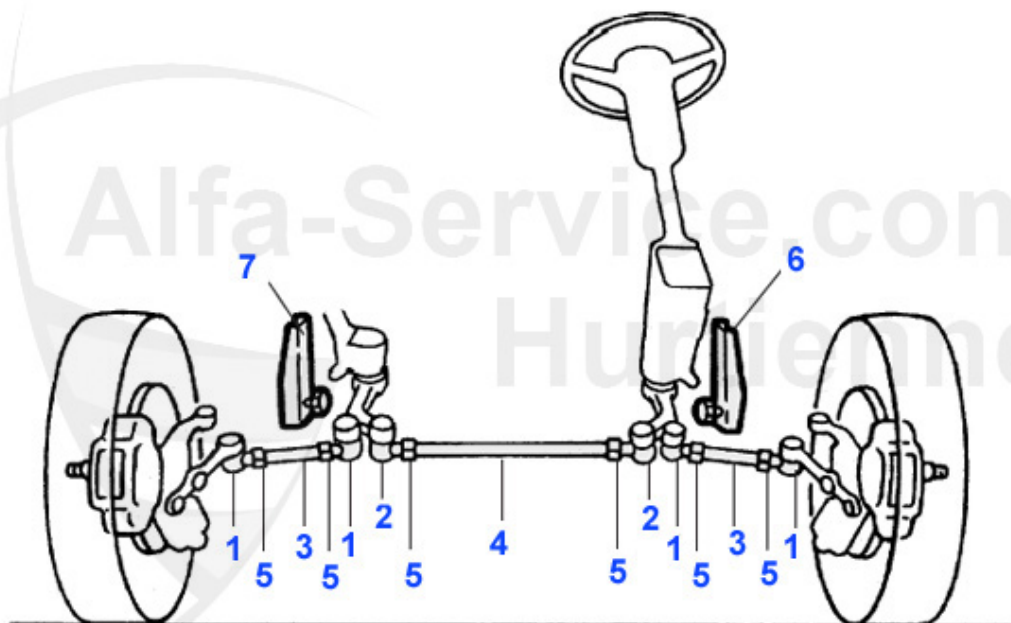

Spider (105/115) > STEERING > TRACK RODS/ENDS

1	06 006 0 1	OUTER TRACK-ROD END FRAP left thread	21.50 EUR
1	06 006 0 2	OUTER TRACK-ROD END FRAP right thread	21.50 EUR
1	06 033 0 2	OUTER TRACK ROD END LEMFOERDE right thread	48.50 EUR
1	06 033 0 1	OUTER TRACK ROD END LEMFOERDE left thread	48.50 EUR
2	06 018 0 1	INNER TRACK ROD END LEMFOERDE left thread 105er/ inner/outer 750er	42.00 EUR
2	06 004 0 1	INNER TRACK-ROD END FRAP LH THREAD	19.00 EUR
2	06 004 0 2	INNER TRACK ROD END FRAP RH THREAD	19.00 EUR
2	06 018 0 2	INNER TRACK ROD END LEMFOERDE right thread 105er,inner/outer 750er	42.00 EUR
3	06 009 0 0	OUTER TRACK ROD	27.50 EUR
4	06 003 0 0	CENTER DRAG LINK	39.50 EUR
5	06 011 0 2	NUT TRACK ROD RH THREAD	2.55 EUR
5	06 011 0 1	NUT TRACK ROD LH THREAD	2.55 EUR