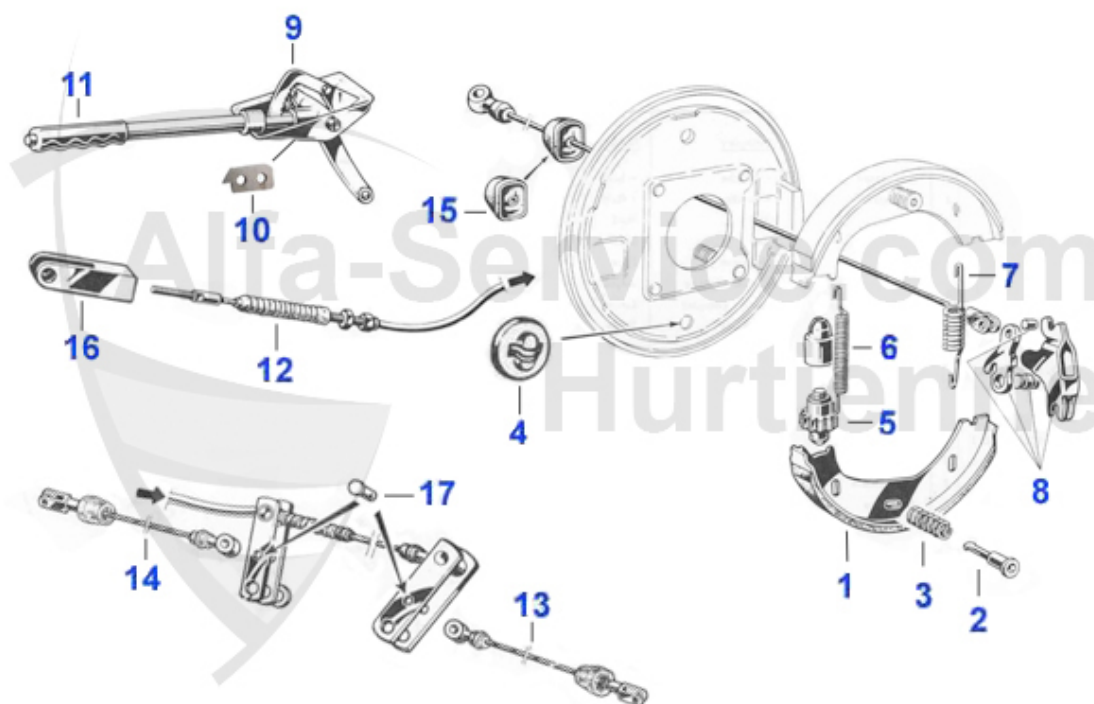

Spider (105/115) > BRAKES > HAND BRAKE

1	13 010 0 0	HANDBRAKE SHOES - SET OF 4	38.50 EUR
2	13 073 0 0	HANDBRAKE SHOE RETAINING PIN	4.70 EUR
3	13 076 0 0	HANDBRAKE SHOE SPRING FOR PIN HS-CODE: 87083099	2.09 EUR
4	13 081 0 0	COUNTERPLATE FOR RETAINING PIN/ HANDBRAKE	8.90 EUR
5	13 082 0 0	HAND BRAKE ADJUSTOR	38.00 EUR
6	13 084 0 0	SPRING LONG FOR HANDBRAKE SHOE	5.50 EUR
7	13 085 0 0	SPRING SHORT FOR HANDBRAKE SHOE	4.11 EUR
8	13 047 0 0	HANDBRAKE SHOE OPERATOR LEVER ASSEMBLY	34.00 EUR
9	13 048 0 0	GEAR SEGMENT HANDBRAKE LEVER	10.50 EUR
10	13 092 0 0	COMPLEMENT OF GEAR SEGMENT FOR HANDBRAKE	9.90 EUR
11	13 134 0 0	HANDBRAKE KNOB, ORIGINAL VERSION 105 DUROPLASTIC PLASTICS/BLACK	31.00 EUR
11	13 131 3 0	HANDBRAKE KNOB BEIGE, SPIDER 87-93	73.99 EUR
11	13 049 0 0	HANDBRAKE HANDLE - BLACK PLASTIC	39.00 EUR
12	13 013 3 0	HANDBRAKE CABLE SPIDER	59.00 EUR
12	13 070 0 0	Handbremsseil Spider 67 - 69 außer Dunlop	***
13	13 015 0 1	REAR HANDBRAKE CABLE LEFT	9.90 EUR
14	13 015 0 2	REAR HANDBRAKE CABLE right	9.90 EUR
15	13 016 0 0	RUBBER GROMMET REAR HANDBRAKE CABLE	4.25 EUR
16	13 133 0 0	FORK PIECE FOR FRONT HANDBRAKE CABLE	9.50 EUR
17	13 114 0 0	FIXING BOLT FOR LATERAL HANDBRAKE CABLE 8x24 OE 10040911	2.59 EUR