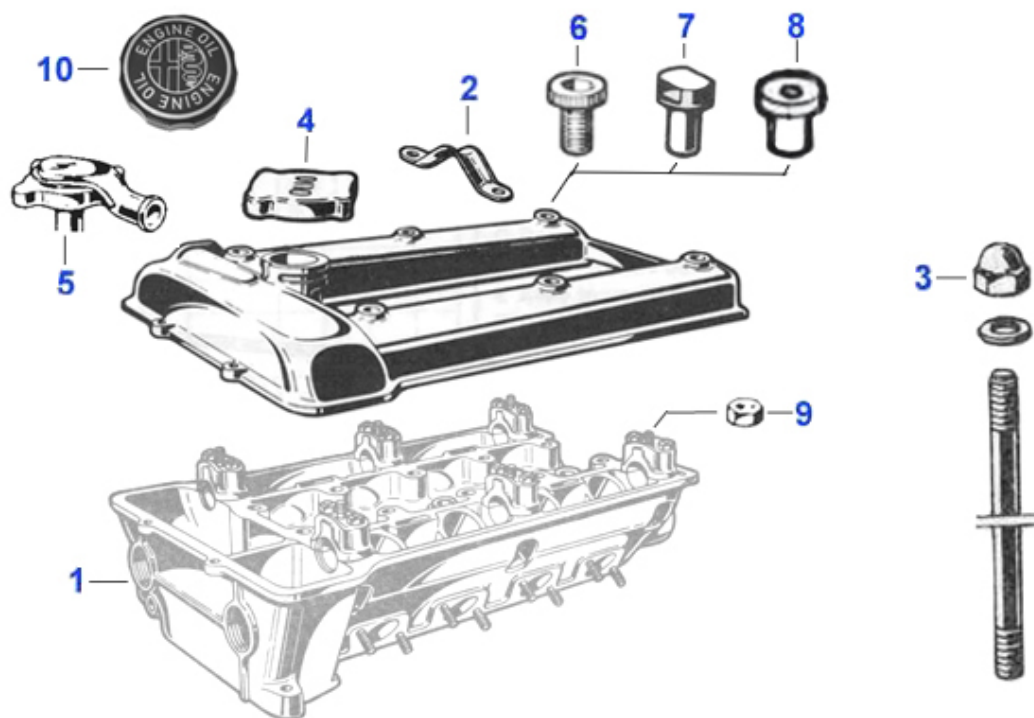

Spider (105/115) > ENGINE > CYLINDER HEAD > CYLINDER HEAD 1

1	27 004 0 0	1600 CYLINDER HEAD used head bolt diameter 12mm	***
1	27 006 0 0	2000 CYLINDER HEAD rebuilt - fuel injection engine	***
1	27 005 0 0	1750 CYLINDER HEAD used	***
1	27 003 0 0	2000 CYLINDER HEAD gebraucht injection model	***
1	27 002 0 0	1600 CYLINDER HEAD used head stud diameter 11mm	***
1	27 001 0 0	1300 CYLINDER HEAD used	***
2	03 244 0 0	CHROMED EXTRACTOR TOOL AT CYLINDER HEAD	14.90 EUR
3	03 153 0 0	CAP NUT - CYLINDER HEAD 1300/1600	8.10 EUR
3	03 245 0 0	CHROMED HEAD NUT CYLINDER HEAD 17MM	***
3	03 246 0 0	CHROMED CAP NUT CYLINDER HEAD 19mm	5.80 EUR
4	03 141 0 0	OIL FILLER CAP Metal (chromated) 105/115 EXCEPT 2.0 SPIDER SERIES 4	19.90 EUR
4	03 057 0 0	OIL FILLER CAP Metal	11.00 EUR
5	03 478 0 0	OIL FILLER CAP GTA	139.00 EUR
6	03 477 0 0	CAM COVER SCREW, WHITE ZINC COATED FOR ALLEN KEY	11.90 EUR
6	03 429 0 0	CAM COVER SCREW, YELLOW ZINC COATED FOR ALLEN KEY	11.90 EUR
7	03 476 0 0	CAM COVER SCREW, OLD VERSION	6.50 EUR
8	03 152 0 0	CAM COVER SCREW Inbus	6.00 EUR
8	03 247 0 0	CHROMATED CAM COVER SCREW inbus	***
9	03 262 0 0	FINE THREAD NUT 8 X 1 STEEL 13er spanner gap	0.80 EUR
10	03 144 0 0	OIL FILLER CAP Plastic, OE.60609158	54.89 EUR