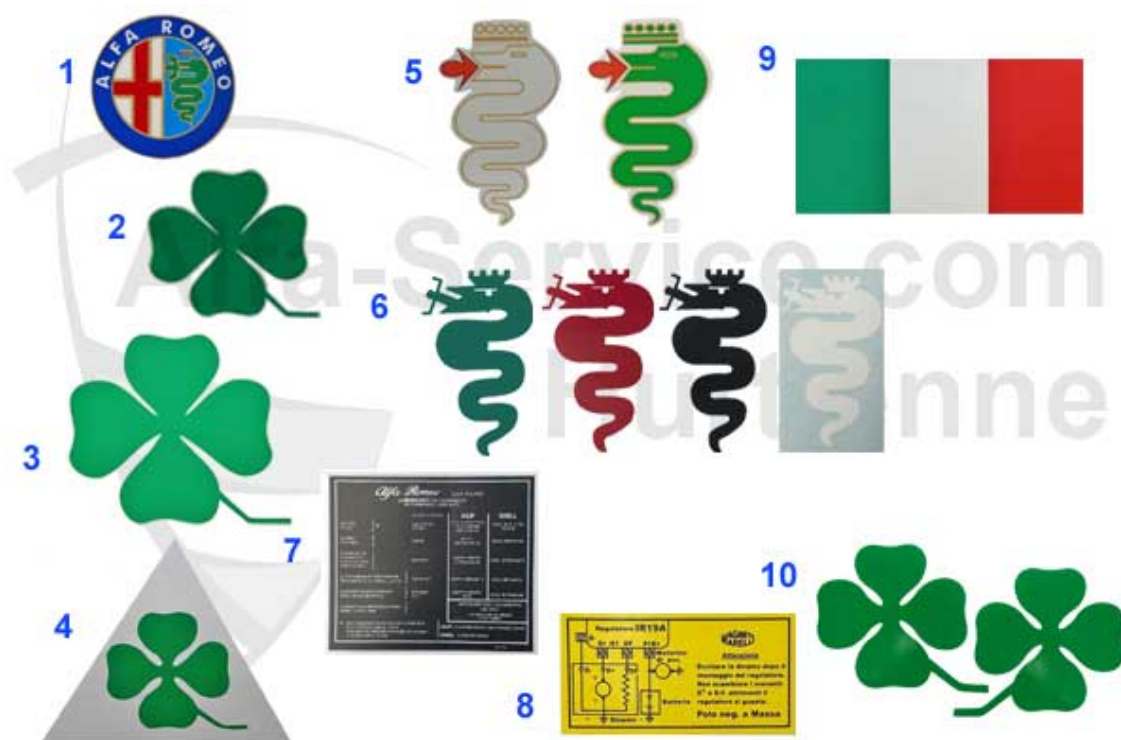

Spider (105/115) > MISC. PARTS > DECALS 2

1	26 001 0 0	STICKER "ALFA ROMEO" EMBLEM 50 mm	3.30 EUR
1	26 004 0 0	STICKER "ALFA ROMEO" EMBLEM 300 mm	9.50 EUR
1	26 005 0 0	STICKER "ALFA ROMEO" EMBLEM 450 mm	19.50 EUR
2	26 055 0 0	STICKER "CLOVER-LEAF" 50x45 mm	2.90 EUR
3	26 057 0 0	STICKER "CLOVER-LEAF" 100x100 mm	3.30 EUR
4	26 242 0 0	STICKER "CLOVER-LEAF" on a white triangle	4.20 EUR
4	26 038 0 0	STICKER "CLOVER-LEAF" large on a white triangle	4.80 EUR
4	26 251 0 0	STICKER KIT TRFOIL ON WHITE TRIANGLE LEFT/RIGHT 14x14x14cm SET= 2 PIECES	9.60 EUR
5	26 244 0 0	STICKER "SNAKE" 85 mm / green	3.80 EUR
5	26 243 0 0	STICKER "SNAKE" 85 mm / white	3.80 EUR
6	26 039 0 0	STICKER "ALFA SNAKE" 140 mm / black	4.80 EUR
6	26 042 0 0	STICKER "ALFA SNAKE" white	4.80 EUR
6	26 040 0 0	STICKER "SNAKE" 140 mm / green	4.80 EUR
6	26 041 0 0	STICKER "ALFA SNAKE" red	4.80 EUR
7	26 044 0 0	STICKER LUBRICANT REGULATION NORTH	14.49 EUR
7	26 043 0 0	STICKER - KIND OF OIL/VISCOSITY	9.20 EUR
8	26 046 0 0	STICKER DYNAMO REGULATOR	5.00 EUR
9	26 048 0 0	STICKER "ITALIAN FLAG" 160 mm	4.00 EUR
9	26 047 0 0	STICKER "ITALIAN FLAG" 120 mm	3.50 EUR
10	26 010 0 0	Aufkleber Kleeblatt Satz ca.80X80mm rechts/links	12.00 EUR