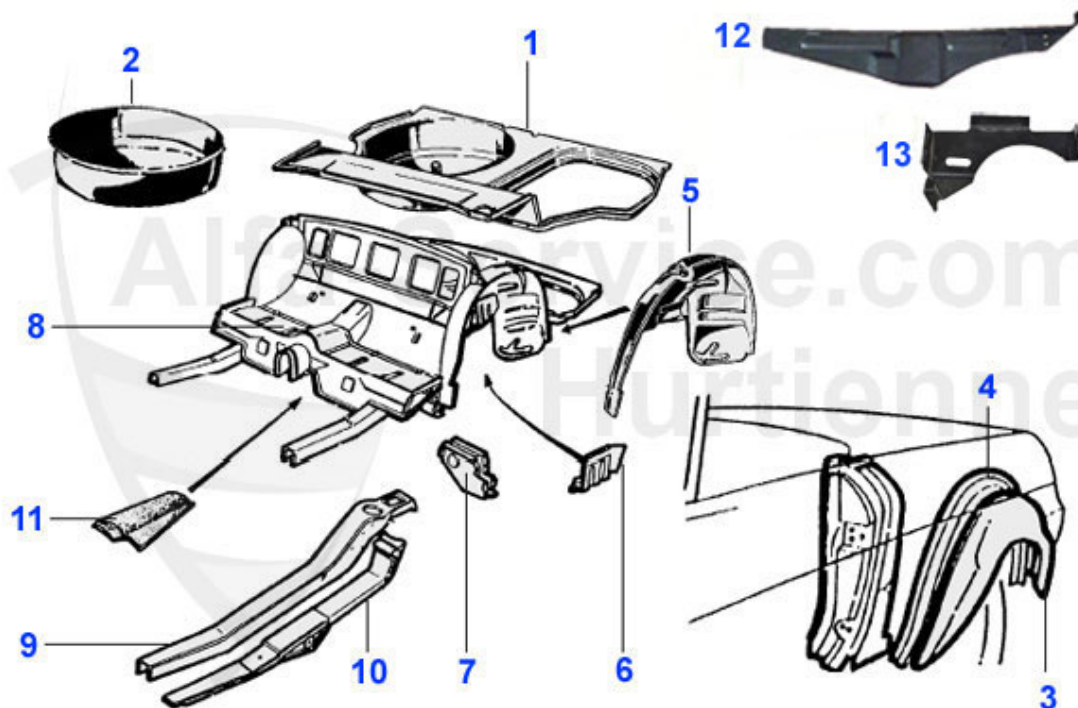

Spider (105/115) > BODY PARTS > PANELS > 1970-82 > REAR 1

1	15 410 3 0	BOOTFLOOR FOR SPIDER 70-93	375.00 EUR
2	15 018 0 0	SPARE WHEEL WELL	129.00 EUR
3	15 284 3 2	OUTER WHEEL HOUSE right - SPIDER 1990-93, ADAPTABLE FOR EARLIER MODELS	189.00 EUR
3	15 284 3 1	OUTER WHEEL HOUSE left - Spider 1990-93, ADAPTABLE FOR EARLIER MODELS	189.00 EUR
4	15 096 3 1	WHEEL HOUSE FILLET left - SPIDER	***
4	15 096 3 2	WHEEL HOUSE FILLET right - SPIDER NEEDS TO BE MODIFIED	***
5	15 097 3 2	INNER WHEEL HOUSE right - SPIDER	***
5	15 097 3 1	INNER WHEEL HOUSE left - SPIDER	***
6	15 169 3 1	REINFORCING PANEL - LIMIT STRAPS - H-AXLE LEFT	42.90 EUR
6	15 169 3 2	REINFORCING PANEL - LIMIT STRAPS - H-AXLE RIGHT	42.90 EUR
7	15 078 3 2	REAR JACKING POINT RIGHT SPIDER 66-85, GIULIA	46.95 EUR
7	15 078 3 1	REAR JACKING POINT LEFT SPIDER 66-85, GIULIA	46.95 EUR
8	15 162 3 0	FLOOR PANEL under bench - ROUNDTAIL	***
9	15 083 3 1	SIDE MEMBER rear, left	***
9	15 083 3 2	SIDE MEMBER rear, right	***
11	15 086 3 0	MIDDLE EXHAUST HEAT PROT. PLATE	59.45 EUR
12	15 424 0 0	STRENGTHENING PLATE UNDER BOOTFLOOR GIULIA/GT/GTV/SPIDER/ZAGATO	47.50 EUR
13	15 423 0 0	HOLDING PLATE REAR SILENCER UNDER BOOTFLOOR GT/GIULIA/SPIDER/ZAGATO	15.01 EUR