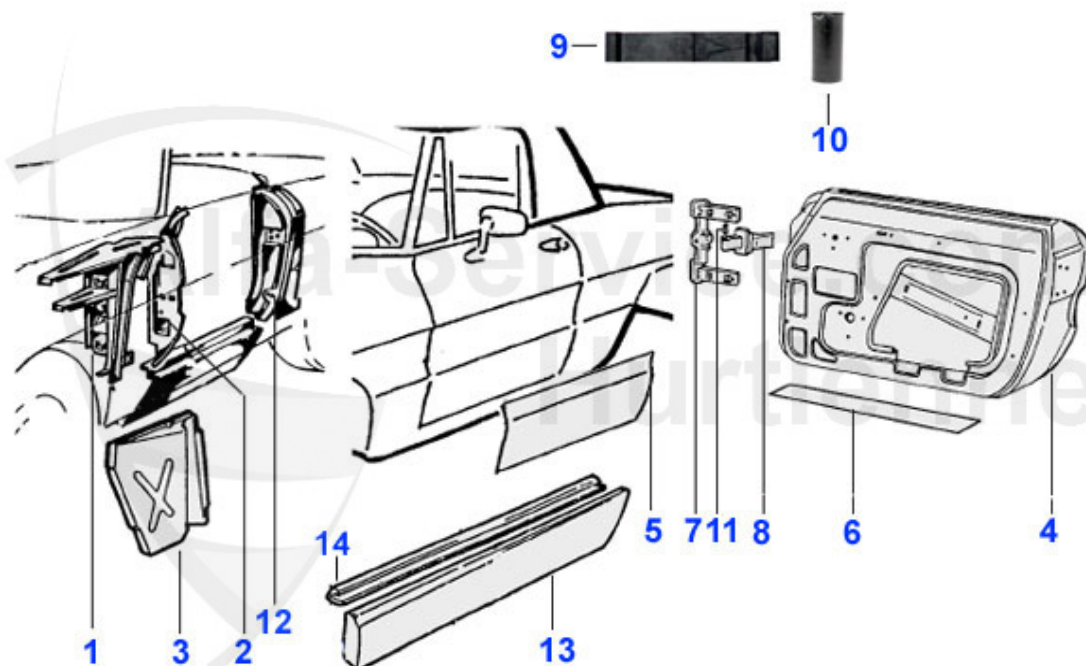

Spider (105/115) > BODY PARTS > PANELS > 1990-93 > DOOR

1	15 111 3 2	A-PILLAR PANEL on wheel end, right	329.00 EUR
1	15 111 3 1	A-PILLAR PANEL on wheel end, left	329.00 EUR
2	15 112 3 2	A-PILLAR PANEL on door end, right Attention! Panel has to be adapted for Roundtail and Fastback Spider	199.00 EUR
2	15 112 3 1	A-PILLAR PANEL on door end 66-93, left Attention! Panel has to be adapted for Roundtail and Fastback Spider	199.00 EUR
3	15 130 3 2	A-PILLAR - INNER SIDE PANEL small	89.00 EUR
3	15 130 3 1	A-PILLAR - INNER SIDE PANEL small	89.00 EUR
4	15 108 3 2	DOOR right - SPIDER 70-93, (Original)	725.00 EUR
4	15 108 3 1	DOOR left - SPIDER	679.00 EUR
4	15 296 3 1	SPIDER DOOR SKIN LEFT, SPIDER WITH OVAL HOLE FOR DOOR OPENER	250.00 EUR
4	15 296 3 2	DOOR OUTER SKIN compl./right - SPIDER	250.00 EUR
5	15 180 3 2	REPAIR PANEL DOOR SKIN SPIDER, RIGHT	89.00 EUR
5	15 180 3 1	REPAIR PANEL DOOR SKIN SPIDER,LEFT	89.00 EUR
7	15 164 3 0	DOOR HINGE - SPIDER	***
8	22 005 3 0	DOOR LIMITER - SPIDER (COMPLETE)	58.00 EUR
9	22 020 3 0	DOOR LIMIT STRAP SPIDER	31.00 EUR
10	22 032 3 0	ROLLER FOR DOOR LIMIT STRAP	2.59 EUR
11	22 006 3 0	PIN FOR DOOR LIMIT STRAP	2.50 EUR
12	15 113 3 1	B-PILLAR PANEL left	289.00 EUR
12	15 113 3 2	B-PILLAR right - SPIDER	289.00 EUR