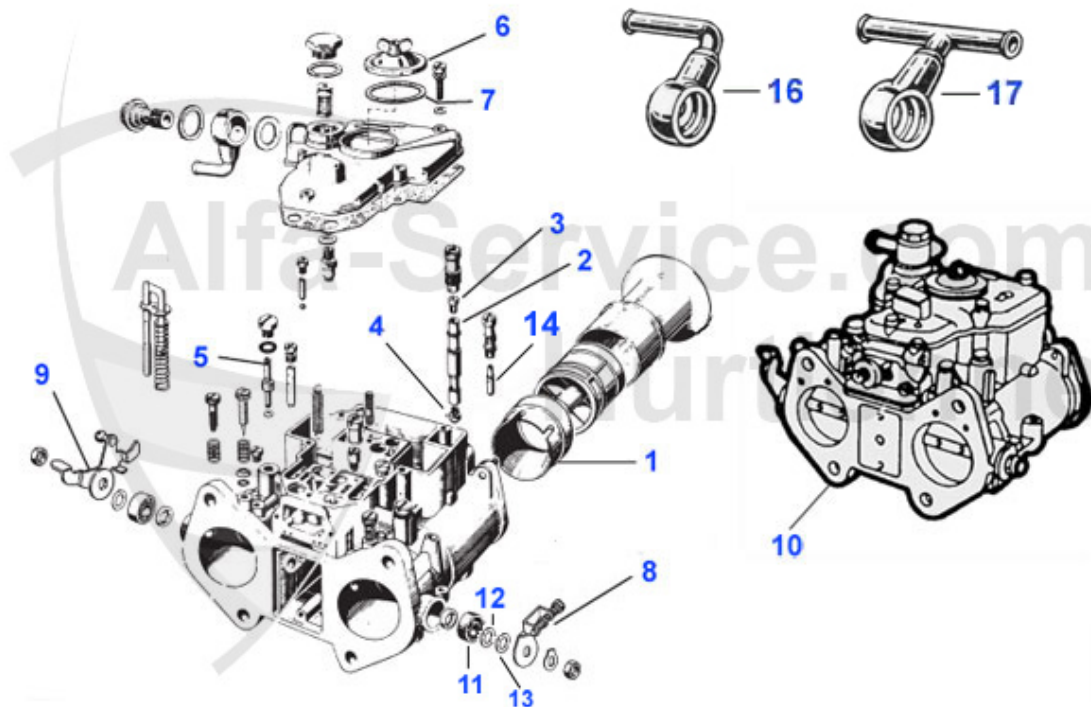

Spider (105/115) > FUEL SYSTEM > CARBURATOR > CARBURETTORS AND PARTS

1	03 298 0 0	VENTURI 32mm FOR 40mm WEBER	30.00 EUR
1	03 297 0 0	Venturi Rohr 30mm für WEBER 40mm Vergaser	28.50 EUR
2	03 299 0 0	EMULSION TUBE F16	25.00 EUR
2	03 300 0 0	EMULSION TUBE F9	30.00 EUR
3	03 454 0 0	AIR JET 175	7.00 EUR
3	03 455 0 0	AIR JET 180	7.00 EUR
3	03 456 0 0	AIR JET 185	7.00 EUR
3	03 457 0 0	AIR JET 190	7.00 EUR
3	03 458 0 0	AIR JET 195	7.00 EUR
3	03 460 0 0	AIR JET 205	7.00 EUR
3	03 461 0 0	AIR JET 210	7.00 EUR
3	03 462 0 0	AIR JET 220	7.00 EUR
3	03 453 0 0	AIR JET 165	7.00 EUR
3	03 452 0 0	AIR JET 160	7.29 EUR
3	03 450 0 0	AIR JET 150	7.00 EUR
3	03 449 0 0	Luftkorrekturdüse 145	7.00 EUR
3	03 447 0 0	Luftkorrekturdüse 135	7.00 EUR
3	03 451 0 0	AIR JET 155	7.00 EUR
3	03 459 0 0	AIR JET 200	7.29 EUR
3	03 463 0 0	AIR JET 245	7.00 EUR
3	03 446 0 0	Luftkorrekturdüse 130	7.90 EUR
4	03 417 0 0	Hauptdüse 195	7.00 EUR
4	03 409 0 0	MAIN AIR JET 155	7.00 EUR
4	03 416 0 0	Hauptdüse 190	7.00 EUR
4	03 415 0 0	Hauptdüse 185	7.00 EUR
4	03 405 0 0	MAIN JET 135	7.90 EUR
4	03 401 0 0	MAIN AIR JET 115	7.29 EUR
4	03 412 0 0	MAIN AIR JET 170	7.00 EUR
4	03 414 0 0	MAIN AIR JET 180	7.00 EUR
4	03 413 0 0	MAIN AIR JET 175	7.00 EUR