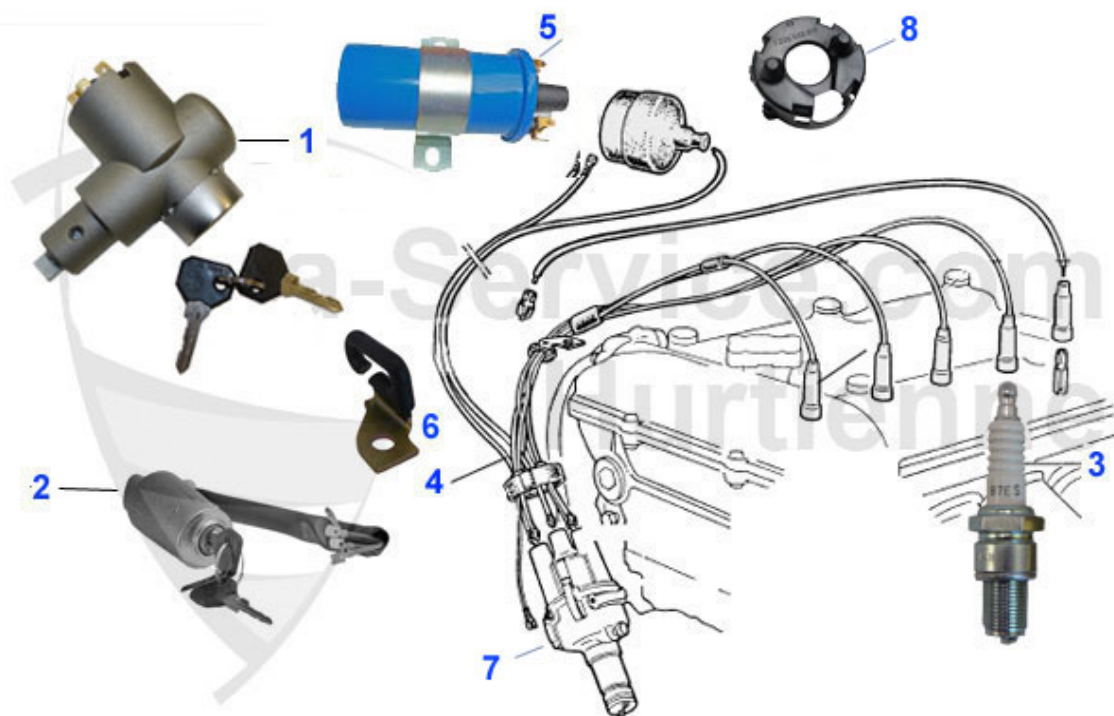

Spider (105/115) > ELECTRIC > IGNITION SWITCH/LEADS/SPARK PLUGS

1	14 008 0 0	Ignition Switch right hand >79, Bertone 1300-2000, Giulia 1300+1600 Spider 1300-2000, Berlina 1300+1600	129.00 EUR
2	14 067 3 0	IGNITION SWITCH SPIDER 1980-93 OE. 60719564 also GTV/6, Giulietta	***
3	14 108 0 0	SPARK PLUG NGK B7ES	4.90 EUR
4	14 150 3 0	SPARK PLUG CABLE SPIDER 90-93, carburetor 75 div.	75.01 EUR
4	14 045 0 0	SPARK PLUG CABLE BLACK	44.49 EUR
4	14 046 0 0	SPARK PLUG CABLE RED carburetor model	44.49 EUR
4	14 149 3 0	SPARK PLUG CABLES SPIDER INJECTION 85-93, AR 75 1.6/1.8 INJECTION, AR 75 1.8 TURBO	95.00 EUR
4	14 162 0 0	IGNITION CABLE GREEN CARBURATOR MODEL, NOT UNSHIELDED	44.49 EUR
5	14 156 0 0	IGNITION COIL SPIDER(115),6,33,75,90,164 div. 1986-94	74.49 EUR
5	14 042 0 0	IGNITION COIL WITH SERIES RESISTANCE	109.00 EUR
5	14 020 0 0	IGNITION COIL STANDARD INCL. BRACKET	35.00 EUR
5	14 140 0 0	IGNITION COIL FLAME THROWER 12V ALFA ROMEO 4/6 CYLINDERS, CAN BE USED WITH OR WITHOUT SERIES RESISTOR	99.00 EUR
6	14 175 0 0	IGNITION LEAD CLAMP	15.90 EUR
7	14 179 0 0	123 ELECTRONICAL DISTRIBUTOR 16 TIMES ADJUSTABLE WITH PARTIAL VACUUM	369.99 EUR
7	14 182 0 0	123 ELECTRONICAL DISTRIBUTOR 16 TIMES ADJUSTABLE WITHOUT PARTIAL VACUUM	343.12 EUR