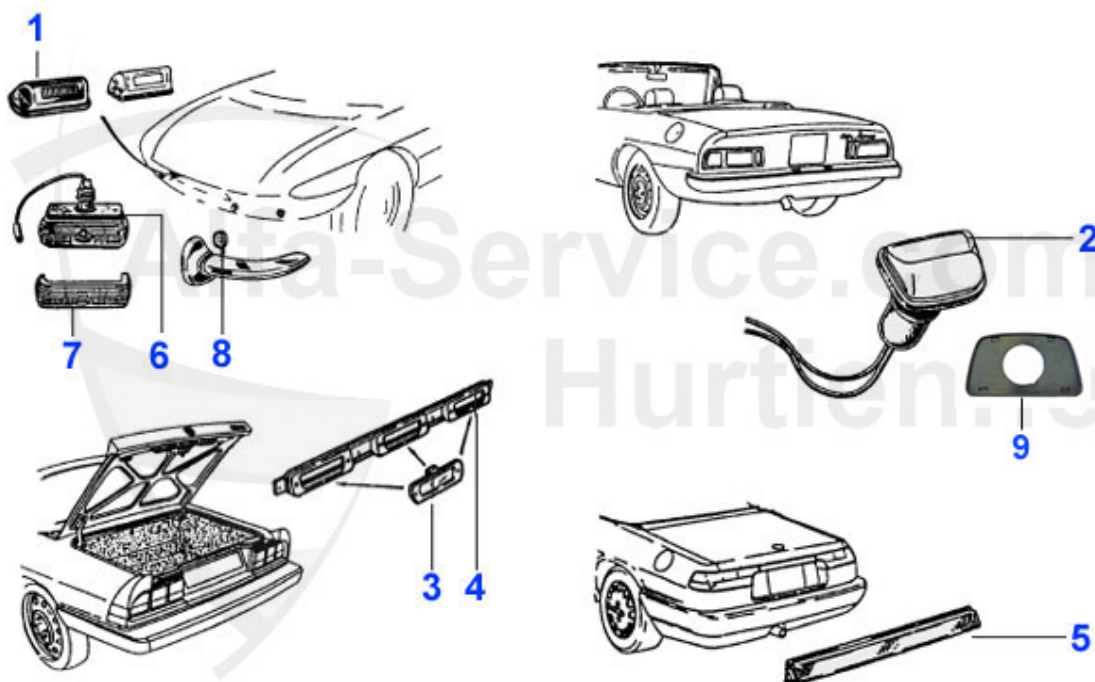

Spider (105/115) > BODY PARTS > LIGHTS > NUMBER PLATE LIGHTS

1	16 061 3 0	LICENSE PLATE LIGHT - DUETTO	95.00 EUR
2	16 017 0 0	LICENSE PLATE LIGHT 2nd Series Spider, incl. gasket GT,GIULIA	35.90 EUR
3	16 084 3 0	LICENSE PLATE LIGHT - SPIDER 83-89, GTV (116)	31.50 EUR
4	16 081 3 0	HOLDING LICENSE PLATE LIGHT - SPIDER 83-89	34.90 EUR
5	16 119 3 0	LENSE FOR LICENSE PLATE LIGHT SPIDER 90-93	***
6	16 058 3 0	REVERSE LIGHT - SPIDER ROUNDTAIL	295.00 EUR
7	16 120 3 0	GLASS FOR REAR LIGHT - SPIDER 66-69	40.00 EUR
8	16 059 3 0	REFLECTOR WITH MOUNTING - DUETTO	52.50 EUR
9	18 025 0 0	GASKET FOR LICENSE PLATE LIGHT 2. SERIES ON THE BUMPER, FITS 1601700	6.50 EUR