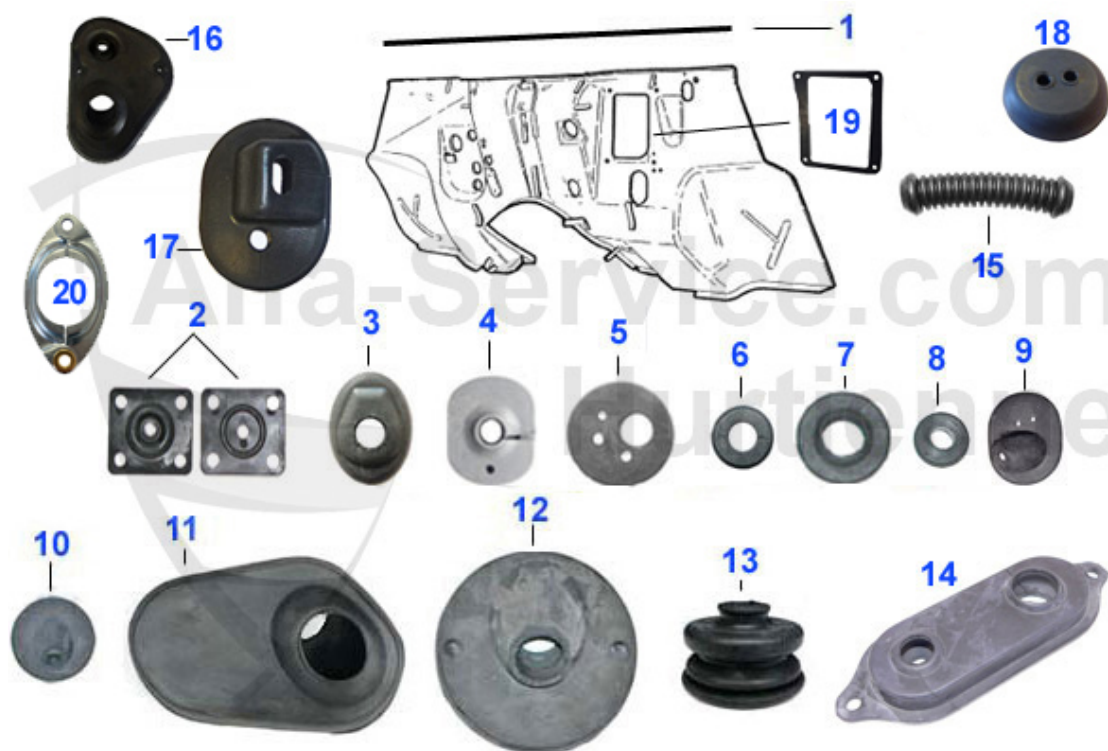

Spider (105/115) > BODY PARTS > RUBBER SEALS > FIREWALL GROMMETS

1	18 073 3 0	SEAL FOR BONNET- FIRE WALL	33.00 EUR
2	18 107 0 0	GROMMET fire wall/accelerator	21.90 EUR
3	18 140 0 0	GROMMET CABLE TREE, oval	7.90 EUR
4	18 153 3 0	DRAIN CABLE TREE, angular	9.90 EUR
5	18 129 0 0	GROMMET FOR ACCELERATOR CABLE HEATER CABLE AND SPEEDOMETER CABLE	15.95 EUR
6	18 155 0 0	GROMMET FOR BRAKE LINE	2.50 EUR
7	18 139 0 0	GROMMET FOR DRAIN	4.70 EUR
8	18 141 0 0	GROMMET FOR HEATER HOSE	3.69 EUR
9	18 167 0 0	GROMMET FOR FRONT WALL, CHOKE CABLE, SPEEDOMETER CABLE SPIDER 66-69,GT+GIULIA 63-69	17.50 EUR
11	18 164 0 0	GOMMET f. STEERING 1st SERIES	32.50 EUR
12	18 142 0 0	GOMMET FOR STEERING 2nd SERIES	34.00 EUR
13	18 168 0 0	GROMMET HEATER HOSE GIULIA 1.SERIES, SPIDER 66-69,GT 63-69	16.99 EUR
14	18 170 3 0	RUBBERSEAL FOR HARNESS SPIDER 90-93	9.90 EUR
15	14 152 0 0	CABLE DUCT for door-cable Spider	7.00 EUR
16	18 177 0 0	GROMMET FOR STEERING ROD RIGHT HAND DRIVE 1. SERIES	36.90 EUR
17	18 176 0 0	GROMMET FOR THE TACHO, SPEEDO AND CHOKE CABLES. FOR ALL RIGHT HAND 105 SERIES CARS.	17.50 EUR
18	18 157 0 0	CABLE GUIDE NUMBER PLATE LIGHTING GT BERTONE/GIULIA	11.50 EUR
19	09 027 0 0	GASKET - pedal cluster / front wall	28.50 EUR
20	18 190 0 0	GROMMET CABLE TREE, oval	39.50 EUR