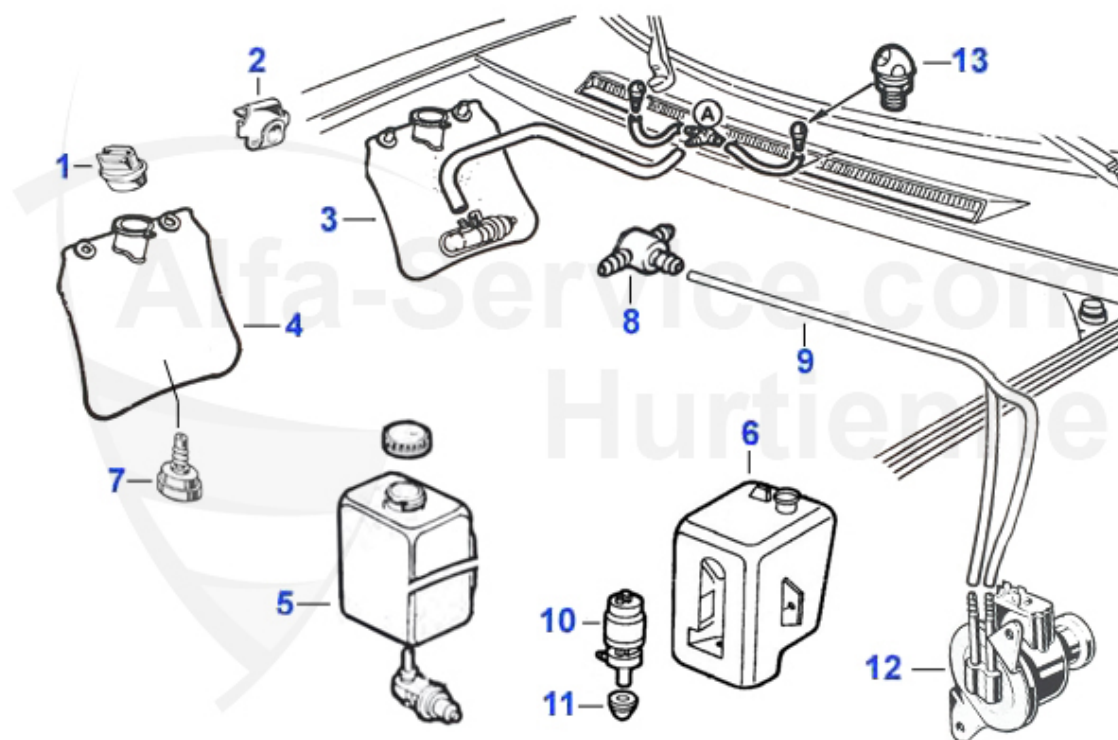

Spider (105/115) > WIPERS > WATER BAG

1	08 011 0 0	SEALING PLUG FOR WATER BAG	2.50 EUR
1	25 010 3 0	COVER FOR WASHING BOTTLE with elec. pump	2.70 EUR
2	08 110 0 0	HOLDING CLAMP FOR WATER BAG (105)	1.75 EUR
3	25 014 0 0	WATER BAG WITH ELECTR. PUMP	34.50 EUR
4	08 010 0 0	WATER BAG FOR FOOT PUMP	18.90 EUR
5	25 041 3 0	WASHER FLUID RESERVOIR INCL. PUMP AND CAP, NOT FOR US MODELS	52.00 EUR
6	25 031 3 0	WASHING BOTTLE - Spider	68.00 EUR
7	25 015 0 0	RETURN SHUT-OFF VALVE	5.50 EUR
8	25 013 0 0	CONNECTOR - wiping water with three-port	***
9	25 012 0 0	HOSE WIPER SYSTEM 3.75 m	7.39 EUR
10	25 029 3 0	PUMP FOR WASH-WIPE SYSTEM - Spider 90 with hard bottle	38.00 EUR
11	25 030 3 0	OIL SEAL FOR PUMP WINDSCREEN WASHER RESERVOIR	4.50 EUR
12	14 021 0 0	FOOT PUMP FOR WIPER SYSTEM	65.00 EUR
13	18 080 3 0	WASHING JET 1-jet Spider (black)	3.89 EUR
13	25 032 3 0	WASHING JET - Spider (chrom)	9.20 EUR