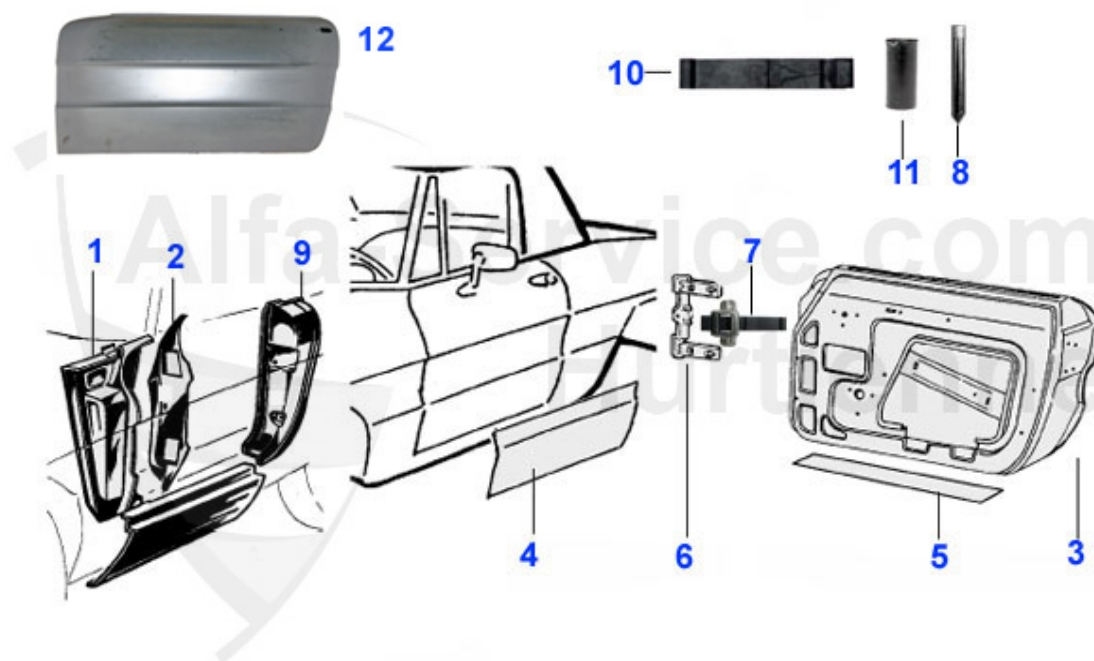

Spider (105/115) > BODY PARTS > PANELS > 1966-69 > DOOR

1	15 111 3 2	A-PILLAR PANEL on wheel end, right	329.00 EUR
1	15 111 3 1	A-PILLAR PANEL on wheel end, left	329.00 EUR
2	15 112 3 2	A-PILLAR PANEL on door end, right Attention! Panel has to be adapted for Roundtail and Fastback Spider	199.00 EUR
2	15 112 3 1	A-PILLAR PANEL on door end 66-93, left Attention! Panel has to be adapted for Roundtail and Fastback Spider	199.00 EUR
3	15 312 3 2	DOOR RIGHT DUETTO 66-69 WITH THE TRIANGLE WINDOW TO OPEN	670.01 EUR
3	15 312 3 1	DOOR LEFT FOR DUETTO 66-69 WITH THE TRIANGLE WINDOW TO OPEN	670.01 EUR
4	15 180 3 2	REPAIR PANEL DOOR SKIN SPIDER, RIGHT	89.00 EUR
4	15 180 3 1	REPAIR PANEL DOOR SKIN SPIDER,LEFT	89.00 EUR
6	15 164 3 0	DOOR HINGE - SPIDER	***
7	22 005 3 0	DOOR LIMITER - SPIDER (COMPLETE)	58.00 EUR
8	22 006 3 0	PIN FOR DOOR LIMIT STRAP	2.50 EUR
9	15 113 3 1	B-PILLAR PANEL left	289.00 EUR
9	15 113 3 2	B-PILLAR right - SPIDER	289.00 EUR
10	22 020 3 0	DOOR LIMIT STRAP SPIDER	31.00 EUR
11	22 032 3 0	ROLLER FOR DOOR LIMIT STRAP	2.59 EUR
12	15 298 3 1	OUTER DOOR SKIN SPIDER 1300-1600 LEFT HAND	285.01 EUR