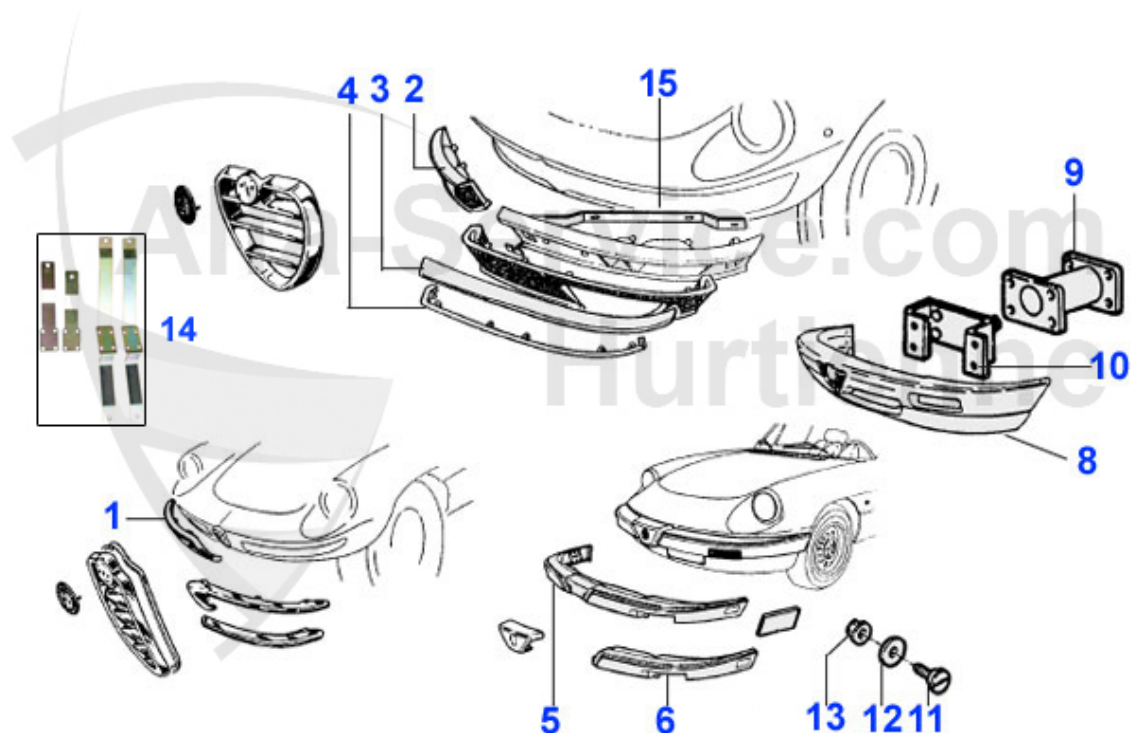

Spider (105/115) > BODY PARTS > CHROME PARTS > BUMBER FRONT

1	19 044 3 2	FRONT BUMPER right - DUETTO	585.00 EUR
1	19 044 3 1	FRONT BUMPER left - DUETTO	585.00 EUR
2	19 042 3 0	FRONT BUMPER SET SPIDER 70-82	895.00 EUR
3	19 048 3 2	FRONT BUMPER UPPER CHROME right - SPIDER	109.00 EUR
3	19 048 3 1	FRONT BUMPER UPPER CHROME left - SPIDER	109.00 EUR
4	19 049 3 2	BUMPER COVER FASTBACK lower/right - SPIDER	88.00 EUR
4	19 049 3 1	BUMPER COVER FASTBACK lower/left - SPIDER	88.00 EUR
5	19 107 3 0	FRONT BUMPER - SPIDER 83-89	***
6	19 043 3 1	BUMPER COVER front/left - SPIDER 83-89	315.00 EUR
6	19 043 3 2	BUMPER COVER front/right - SPIDER 83-89	315.00 EUR
8	19 140 3 0	FRONT BUMPER - SPIDER 90-93	769.00 EUR
10	15 257 3 1	SUPPORT TO BUMPER left	68.00 EUR
10	15 257 3 2	SUPPORT TO BUMPER right	68.00 EUR
11	18 120 3 0	RETAINING DOWEL FOR BUMPER SPIDER 83-93	10.90 EUR
12	18 121 3 0	DISTANCE PLATE FOR BUMPER HOLDER SPIDER	2.70 EUR
13	18 122 3 0	NUT FOR BUMPER HOLDER	2.50 EUR
14	19 187 3 0	BUMPER CONVERSION KIT 74-81 FRONT & REAR US SPIDER TO EUROPEAN-SPIDER FRONT & BACK	195.01 EUR
15	15 047 3 0	MOUNTING PANEL FOR BUMPER - SPIDER 70-82	35.00 EUR
15	15 063 3 0	UPPER HOLDING RODS FRONT BUMPER DUETTO (SET)	79.00 EUR