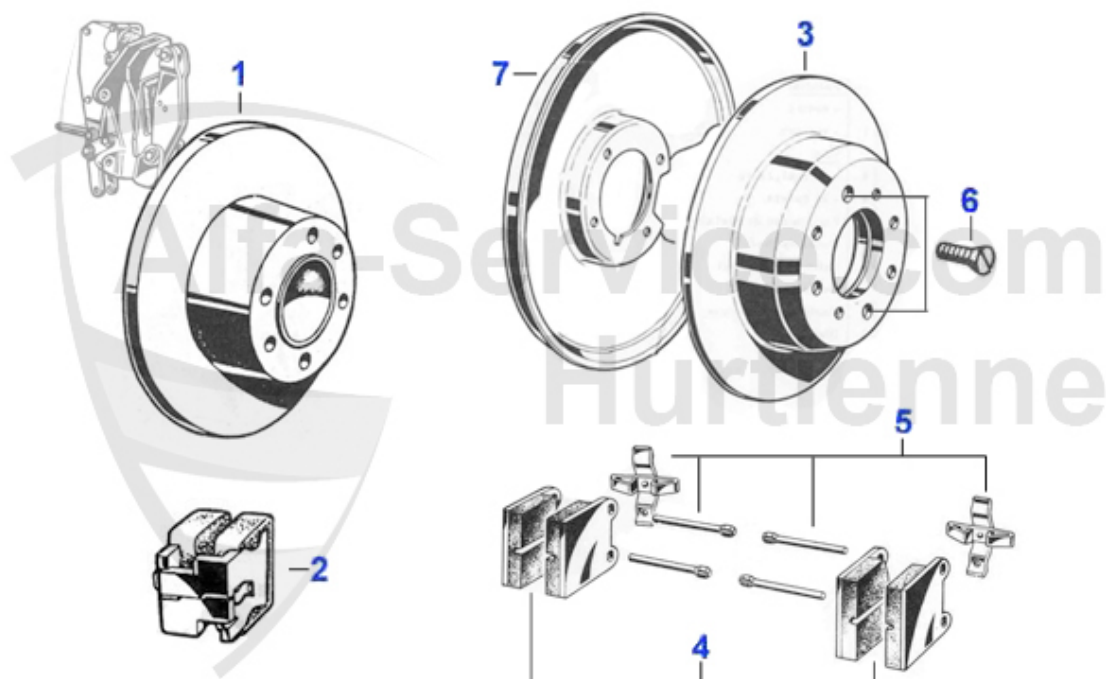

Spider (105/115) > BRAKES > REAR BRAKE > BRAKE DISCS/PADS

1	13 103 0 0	REAR BRAKE DISC DUNLOP	189.00 EUR
2	13 101 0 0	REAR BRAKE PADS DUNLOP	***
3	13 003 0 0	REAR BRAKE DISC 1300 - 2000 (only as a set)	59.00 EUR
4	13 006 0 0	REAR BRAKE PADS 1300-2000	24.50 EUR
4	13 006 F F	BRAKE PADS FERODO 1300-2000 rear	34.00 EUR
5	13 009 0 0	MOUNTING KIT REAR BRAKE PADS	9.50 EUR
6	13 056 0 0	MOUNTING SCREW FOR REAR BRAKE DISC	1.59 EUR
7	13 050 0 0	SPLASH SHIELD REAR	40.50 EUR