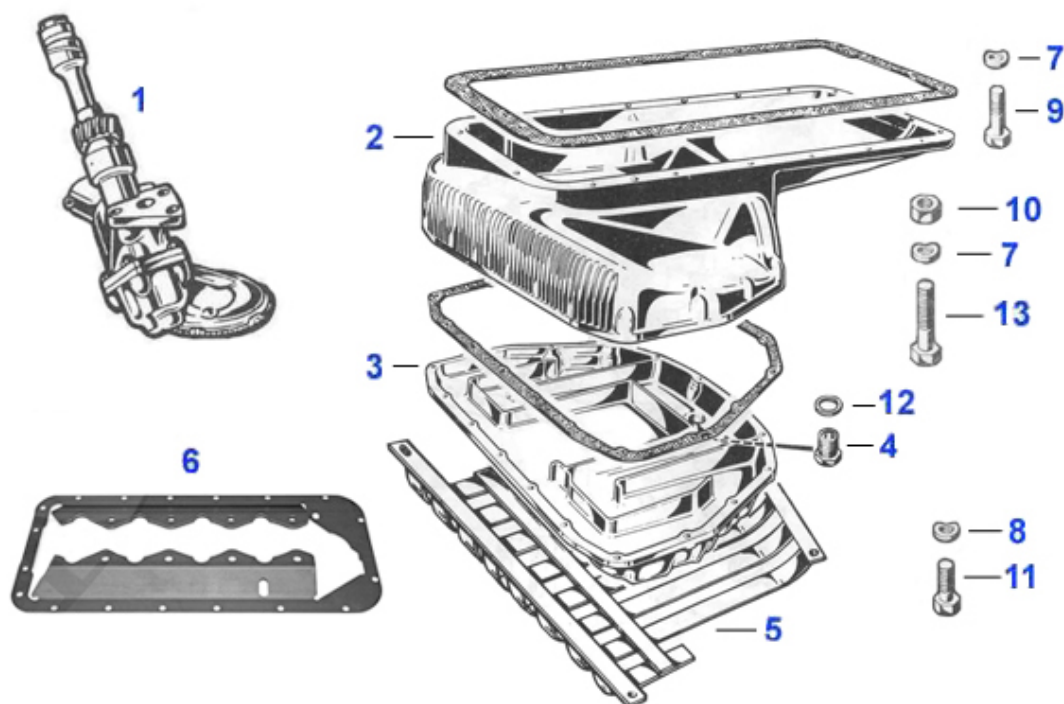

Spider (105/115) > ENGINE > ENGINE BLOCK > OIL PAN

1	03 060 0 0	1300 - 2000 OIL PUMP 105 NOT FOR EARLY 60s MODELS	235.00 EUR
2	03 294 0 0	UPPER OIL PAN USED WITH STUDS	189.00 EUR
2	03 058 0 0	UPPER OIL PAN USED (USED)	***
3	03 059 0 0	LOWER OIL PAN, NOT FOR 1ST SERIES	179.00 EUR
4	01 012 0 0	SUMP PLUG, magnetic	12.90 EUR
5	03 062 0 0	OIL PAN GUARD YELLOW ZINK PLATED	75.01 EUR
6	03 350 0 0	WINDAGE TRAY/BLOCK STRENGTHENING PLATE 1300-1750	129.00 EUR
6	03 351 0 0	WINDAGE TRAY/BLOCK STRENGTHENING PLATE 2000	129.00 EUR
6	03 355 0 0	CHROMED CAP NUT CYLINDER HEAD 19mm	0.75 EUR
7	03 860 0 0	OIL PAN SPRING WASHER 6mm	0.20 EUR
7	03 870 0 0	OIL PAN SPRING WASHER 7mm	0.20 EUR
9	03 712 5 0	UPPER OIL PAN SCREW M7x1x25 WITHOUT SHAFT	0.60 EUR
9	03 713 0 0	UPPER OIL PAN SCREW M7x1x30 WITH SHAFT	0.90 EUR
9	03 613 0 0	UPPER OIL PAN SCREW M6x1x30 WITH SHAFT	0.60 EUR
10	03 610 0 0	UPPER OIL PAN NUT M6x1	0.30 EUR
10	03 710 0 0	UPPER OIL PAN NUT M7x1	0.30 EUR
11	03 612 0 0	LOWER OIL PAN SCREW M6x1x20 WITHOUT SHAFT	0.35 EUR
12	01 006 0 0	WASHER SUMP PLUG	1.50 EUR
13	03 713 5 0	UPPER OIL PAN SCREW M7x1x35	0.90 EUR
13	03 613 5 0	UPPER OIL PAN SCREW M6x1x34 WITH SHAFT	0.60 EUR