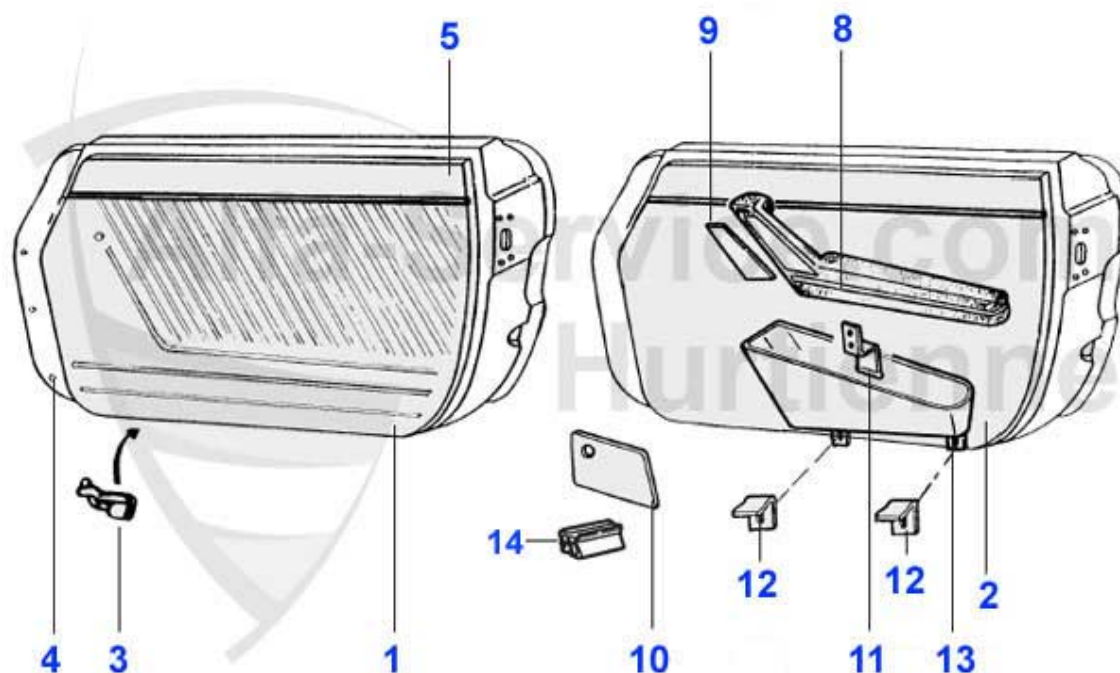

Spider (105/115) > INTERIOR PARTS > DOOR CARDS > 1966-89

1	20 015 3 1	INNER DOOR PANEL black/left - SPIDER 66-78	115.00 EUR
1	20 015 3 0	DOOR PANELS SPIDER BLACK 66-78 (SET LEFT/RIGHT)	259.00 EUR
2	20 021 3 0	Satz Türverkleidung beige Spider 1978-89	289.00 EUR
2	20 017 3 1	INNER DOOR PANEL black/left - SPIDER 78-89	115.00 EUR
2	20 017 3 0	Set of inner door panels black for Spider 79-89 left+right	238.00 EUR
3	20 039 3 0	CLIP FOR DOOR TRIM PANEL - SPIDER	1.95 EUR
4	20 040 3 0	BUSHING FOR CLIP - DOOR TRIM PANEL - SPIDER	1.95 EUR
5	20 041 3 4	UPPER DOOR TRIM PANEL RIGHT PLASTIC SPIDER 66-89	109.00 EUR
5	20 041 3 3	UPPER DOOR TRIM PANEL LEFT PLASTIC SPIDER 66-89	109.00 EUR
5	20 041 3 2	UPPER DOOR TRIM PANEL SKAI right Spider 66-89	119.00 EUR
5	20 041 3 1	UPPER DOOR TRIM PANEL SKAI left SPIDER 66-89	119.00 EUR
8	20 187 3 0	CHROME STRIP FOR ARMREST	9.00 EUR
9	20 067 3 2	PLASTIC TRIANGLE INNER DOOR HANDLE right - SPIDER	***
9	20 067 3 1	PLASTIC TRIANGLE INNER DOORHANDLE left - SPIDER	***
10	20 080 3 2	COVER UNDER WINDOW CRANK right	***
10	20 080 3 1	COVER UNDER WINDOW CRANK left	***
12	20 152 3 0	LOWER ATTACHMENT BAG not available	***
14	18 039 3 0	CLIP FOR INNER SEALING WEATHERSTRIP SPIDER	3.50 EUR