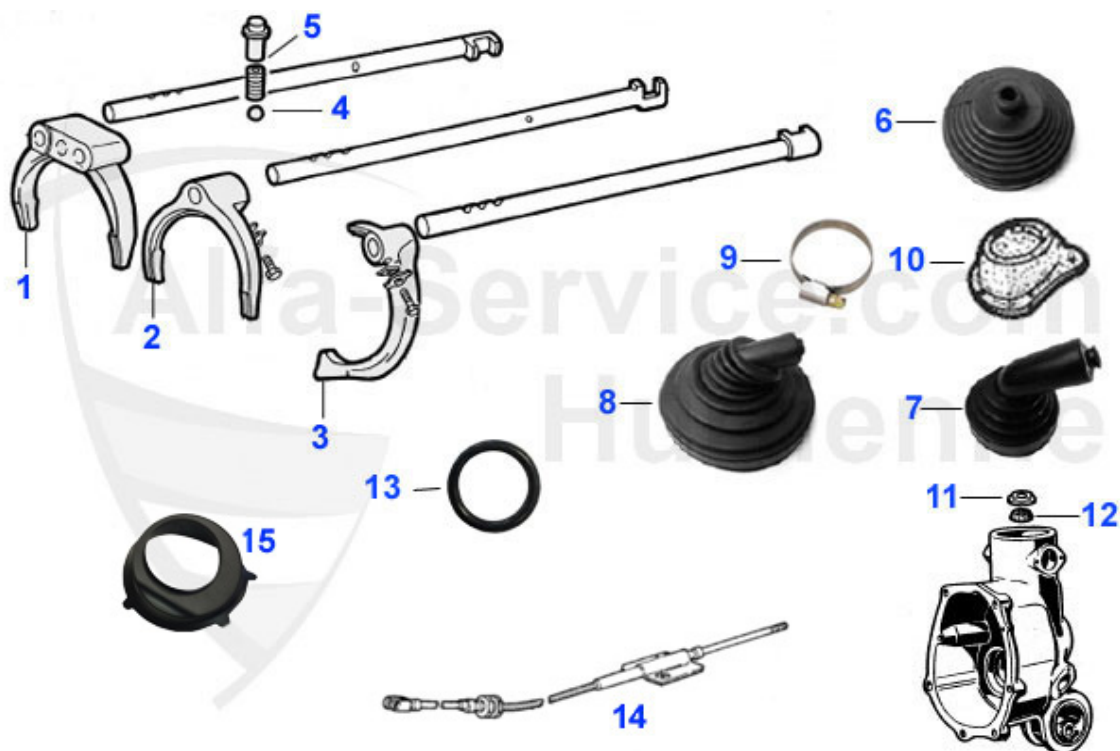

Spider (105/115) > ACTUATION > TRANSMISSION > GEAR SHIFT

1	04 014 0 0	SELECTOR FORK 1st and 2nd gear	199.00 EUR
2	04 015 0 0	SELECTOR FORK 3rd and 4th gear	199.00 EUR
3	04 016 0 0	SELECTOR FORK 5th and reverse gear	75.01 EUR
4	04 017 0 0	DETENT BALL	***
5	04 018 0 0	SPRING FOR DETENT BALL	***
6	04 005 0 0	GEARBOX RUBBER GAITER large	16.51 EUR
7	04 004 0 0	GEARBOX RUBBER GAITER SMALL	12.50 EUR
8	04 036 0 0	GEAR BOX RUBBER GAITOR, DOUBLE ONLY FOR 1750	28.50 EUR
9	04 063 0 0	MOUNTING CLIP for sleeve large	4.20 EUR
9	04 062 0 0	MOUNTING CLIP for sleeve small	4.00 EUR
10	04 053 0 0	TRANSMISSION TUNNEL APERTURE RUBBER	29.50 EUR
11	04 038 0 0	GEAR LEVER metal plate	2.25 EUR
12	04 012 0 0	RUBBER SEAL FOR SHIFT LEVER	3.20 EUR
13	04 019 0 0	SHIFT ROD O-RING 1300/1600/1750 OPEN SOCKET 234035018 3 PCS REQUIRED	2.50 EUR
14	04 045 0 0	OE. 60555091 SHIFT CABLE f. AUTOMATIC TRANSMISSION SPIDER 90	94.89 EUR
15	04 054 0 0	TRANSMISSION TUNNEL COVER FOR CARS WITH CENTER CONSOLE	53.00 EUR