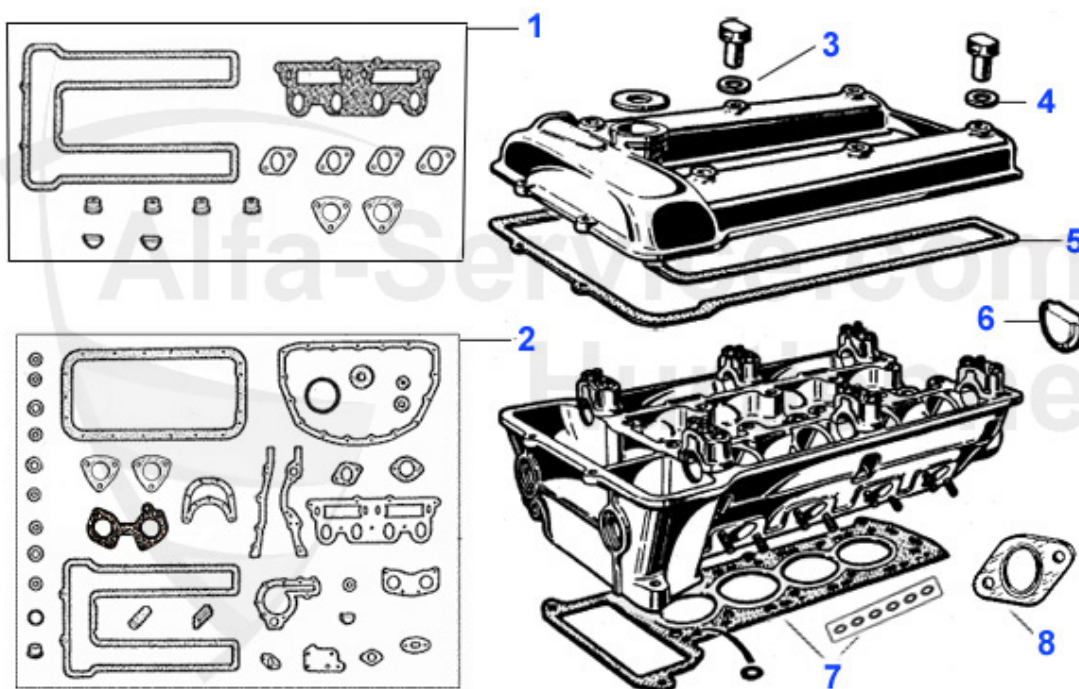

Spider (105/115) > ENGINE > ENGINE GASKETS > GASKET SETS/CYLINDER HEAD

1	02 069 0 0	HEAD GASKET SET 1300-2000 WITHOUT HEAD GASKET ALL 105/116 CARBURETTOR MODELS	67.00 EUR
2	02 039 0 0	ENGINE GASKET SET 1300 WITHOUT HEAD GASKET AND OIL SEALS WITH REINZ VALVE COVER GASKET	119.00 EUR
2	02 040 0 0	ENGINE GASKET SET 1600 WITHOUT HEAD GASKET AND OIL SEALS WITH REINZ VALVE COVER GASKET	119.00 EUR
2	02 041 0 0	ENGINE GASKET SET 2000 WITHOUT HEAD GASKET AND OIL SEALS WITH REINZ VALVE COVER GASKET	115.00 EUR
2	02 070 0 0	ENGINE GASKET SET 1750 WITHOUT HEAD GASKET AND OIL SEALS WITH REINZ VALVE COVER GASKET	119.00 EUR
2	02 042 0 0	REINZ ENGINE GASKET SET FOR SERIES 115, 2.0, WITH HEAD GASKET AND OIL SEAL RINGS	279.00 EUR
3	02 056 0 0	PAPER WASHER (PAPER)	1.30 EUR
4	02 055 0 0	ALUMINIUM WASHER	2.90 EUR
5	02 036 0 0	REINZ CAM COVER GASKET GIULIETTA,GTV4, 75,90	36.90 EUR
6	02 031 0 0	"HALF MOON" RUBBER SEAL CAM COVER	1.75 EUR
7	02 157 0 0	RACE HEAD GASKET 1300 SPESSO 1.6mm	139.00 EUR
7	02 158 0 0	RACE HEAD GASKET 1600 SPESSO 1.6mm 105, ALFETTA, GIULIETTA, GTV 116	149.00 EUR
7	02 159 0 0	HEAD GASKET RACING 2000,SPESSO 1.6 MM	145.00 EUR
7	02 009 0 0	CYLINDER HEAD GASKET 1750/1800 Payen 1,9 mm	***
7	02 160 0 0	HEAD GASKET SPESSO RACE F 3, 87 MM	89.25 EUR
7	02 162 0 0	HEAD GASKET SPESSO RACING 1750 1.6 MM	139.00 EUR
7	02 008 0 0	CYLINDER HEAD GASKET 2000 Payen 1,9 mm	***
7	02 075 0 0	COPPER CYLINDER HEAD GASKET 1750	69.00 EUR
7	02 074 0 0	COPPER CYLINDER HEAD GASKET 1300	69.00 EUR
7	02 043 0 0	CYLINDER HEAD GASKET 1300 REINZ	52.00 EUR
7	02 044 0 0	CYLINDER HEAD GASKET 1600 REINZ	48.00 EUR
7	02 045 0 0	CYLINDER HEAD GASKET 1750 REINZ ALFETTA, GIULIETTA, GTV (116), 75 1800 >1982	48.00 EUR
7	02 046 0 0	CYLINDER HEAD GASKET 2000 REINZ	48.00 EUR
7	02 010 0 0	CYLINDER HEAD GASKET 1600 Payen 1,9 mm	***