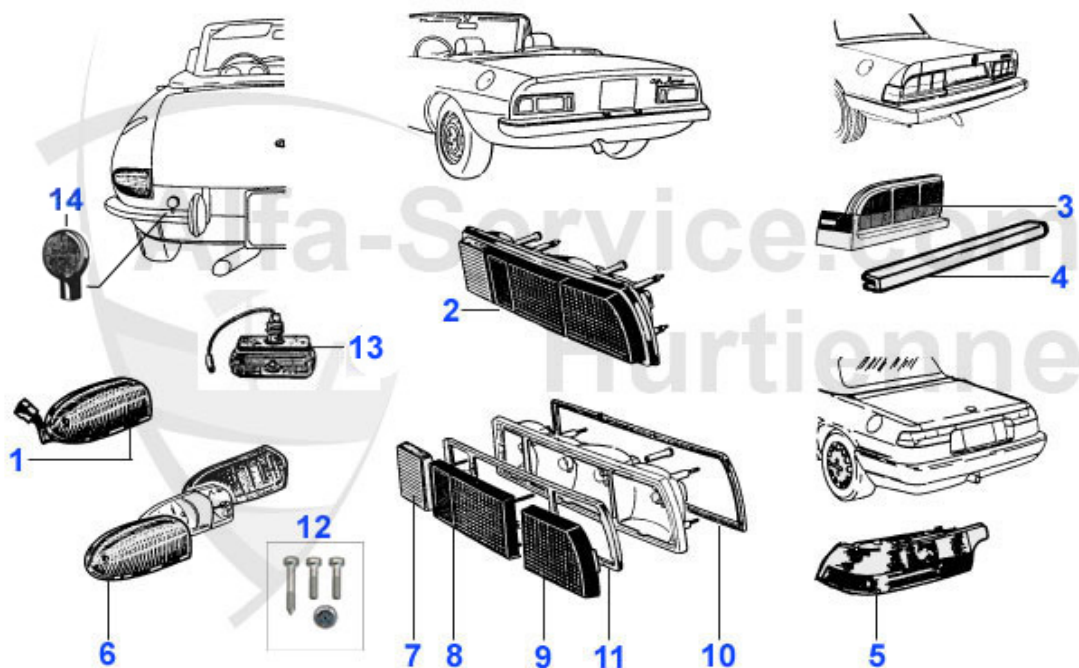

Spider (105/115) > BODY PARTS > LIGHTS > REAR LAMPS

9	16 056 3 2	REAR LIGHT LENSE right/yellow - SPIDER 70-82, DOES NOT FIT ORIGINAL HOUSING	32.50 EUR
9	16 193 3 1	REAR LIGHT LENSE ORANGE, SPIDER 1970-82, LEFT, ORIGINAL ALTISSIMO	65.00 EUR
9	16 193 3 2	REAR LIGHT LENSE ORANGE, SPIDER 1970-82, RIGHT, ORIGINAL ALTISSIMO	55.00 EUR
9	16 056 3 1	REAR LIGHT LENSE left/yellow - SPIDER 70-82 DOES NOT FIT ORIGINAL HOUSING	32.50 EUR
10	16 078 3 2	SEAL FOR REAR LIGHT right - SPIDER 70-82	18.50 EUR
10	16 078 3 1	SEAL FOR REAR LIGHT left - SPIDER 70-82	18.50 EUR
11	16 079 3 0	REAR LENSE SEALING FASTBACK	22.50 EUR
12	16 306 3 0	SCREW SET FOR REAR LENS DUETTO ORIG. VERSION 2X18,25	5.20 EUR
13	16 058 3 0	REVERSE LIGHT - SPIDER ROUNDTAIL	295.00 EUR
14	16 059 3 0	REFLECTOR WITH MOUNTING - DUETTO	52.50 EUR