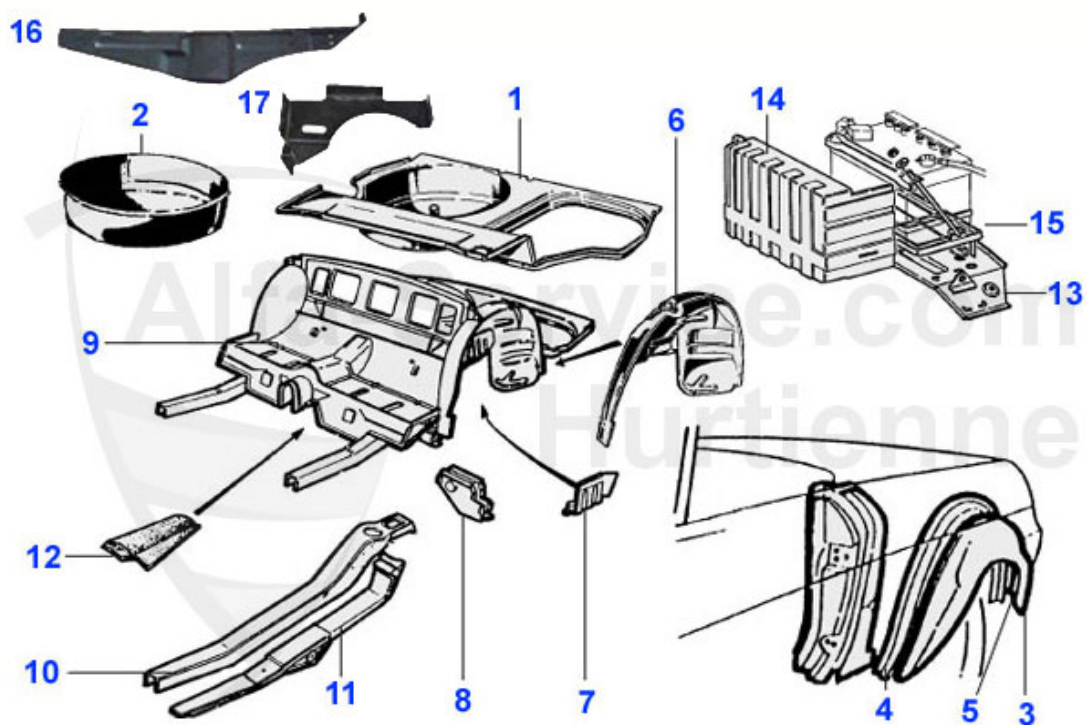

Spider (105/115) > BODY PARTS > PANELS > 1990-93 > REAR 1

1	15 410 3 0	BOOTFLOOR FOR SPIDER 70-93	375.00 EUR
2	15 018 0 0	SPARE WHEEL WELL	129.00 EUR
3	15 284 3 2	OUTER WHEEL HOUSE right - SPIDER 1990-93, ADAPTABLE FOR EARLIER MODELS	189.00 EUR
3	15 284 3 1	OUTER WHEEL HOUSE left - Spider 1990-93, ADAPTABLE FOR EARLIER MODELS	189.00 EUR
4	15 096 3 1	WHEEL HOUSE FILLET left - SPIDER	***
4	15 096 3 2	WHEEL HOUSE FILLET right - SPIDER NEEDS TO BE MODIFIED	***
5	15 298 3 0	Zwischenblech Spider'90 au	***
6	15 097 3 1	INNER WHEEL HOUSE left - SPIDER	***
6	15 097 3 2	INNER WHEEL HOUSE right - SPIDER	***
7	15 169 3 1	REINFORCING PANEL - LIMIT STRAPS - H-AXLE LEFT	42.90 EUR
7	15 169 3 2	REINFORCING PANEL - LIMIT STRAPS - H-AXLE RIGHT	42.90 EUR
8	15 079 3 2	REAR JACKENING POINT right - beg. from 83	55.00 EUR
8	15 079 3 1	REAR JACKENING POINT left, beg. from 83	55.00 EUR
9	15 162 3 0	FLOOR PANEL under bench - ROUNDTAIL	***
10	15 083 3 2	SIDE MEMBER rear, right	***
10	15 083 3 1	SIDE MEMBER rear, left	***
12	15 086 3 0	MIDDLE EXHAUST HEAT PROT. PLATE	59.45 EUR
13	15 254 3 0	BATTERY RETAINING PANEL - FUEL INJECTION ENGINE MODEL	***
14	16 125 0 0	BATTERY CASING IN TRUNK	***
15	16 124 0 0	PLASTIC PAN FOR BATTERY (engine with fuel injection)	***
16	15 424 0 0	STRENGTHENING PLATE UNDER BOOTFLOOR GIULIA/GT/GTV/SPIDER/ZAGATO	47.50 EUR
17	15 423 0 0	HOLDING PLATE REAR SILENCER UNDER BOOTFLOOR GT/GIULIA/SPIDER/ZAGATO	15.01 EUR