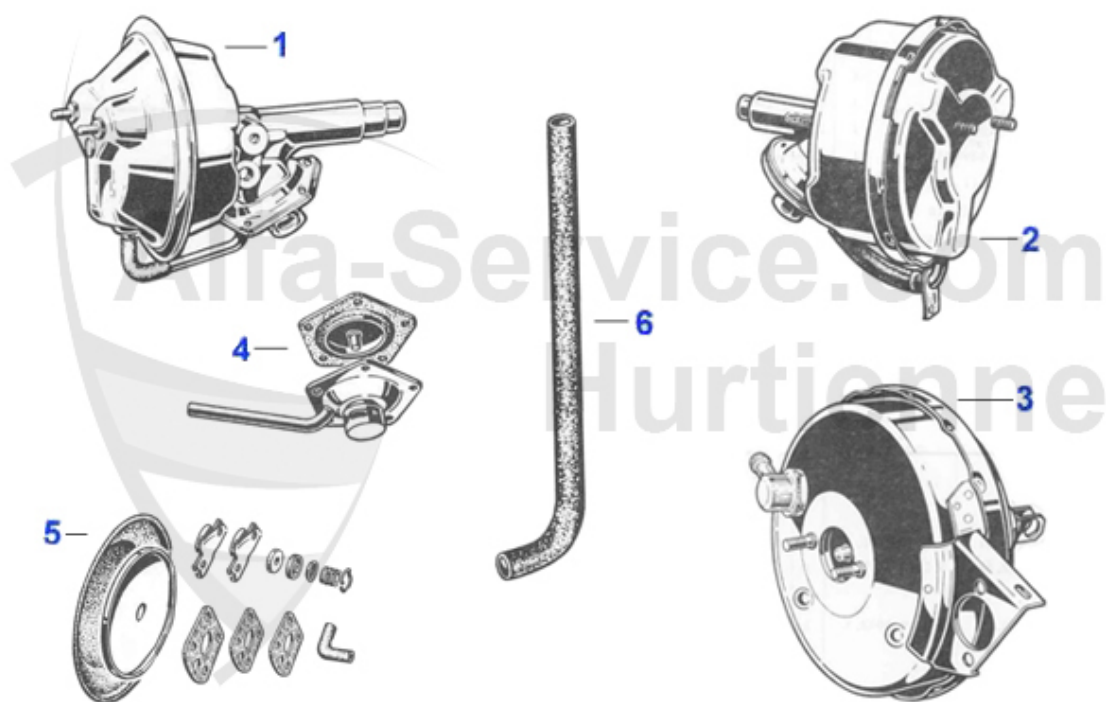

Spider (105/115) > BRAKES > BRAKE HYDRAULIC > BOOSTER

1	13 023 0 0	BRAKE BOOSTER 1300-1600 1st series	285.01 EUR
2	13 024 0 0	BRAKE BOOSTER 1750, FLOOR PEDALS EXCHANGE, 100 EURO PLEDGE	***
2	13 031 0 0	BRAKE BOOSTER 1750, FLOOR PEDALS New!!!	392.57 EUR
3	13 025 0 0	BRAKE BOOSTER HANGING PEDALS 70-93	249.00 EUR
4	13 105 0 0	REPAIR KIT BRAKE BOOSTER BONALDI VALVE COVER	129.75 EUR
5	13 106 0 0	REPAIR KIT BRAKE BOOSTER BONALDI MEMBRANE	139.00 EUR
6	13 043 0 0	VACUUM HOSE	16.51 EUR