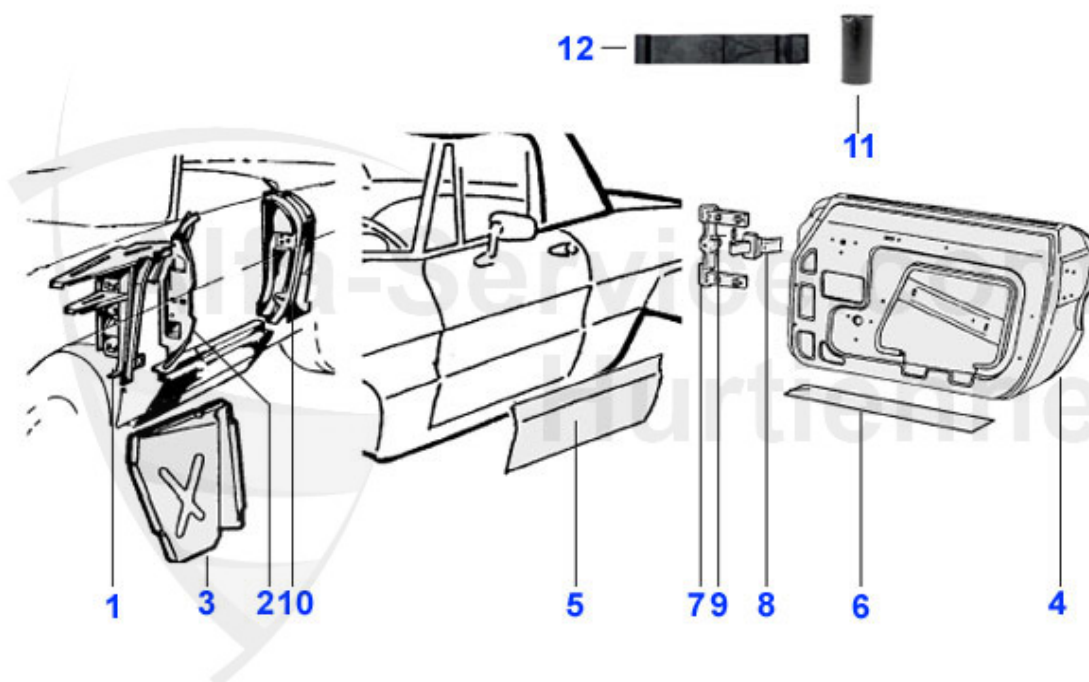

Spider (105/115) > BODY PARTS > PANELS > 1983-89 > DOOR

1	15 111 3 1	A-PILLAR PANEL on wheel end, left	329.00 EUR
1	15 111 3 2	A-PILLAR PANEL on wheel end, right	329.00 EUR
2	15 112 3 2	A-PILLAR PANEL on door end, right Attention! Panel has to be adapted for Roundtail and Fastback Spider	199.00 EUR
2	15 112 3 1	A-PILLAR PANEL on door end 66-93, left Attention! Panel has to be adapted for Roundtail and Fastback Spider	199.00 EUR
3	15 130 3 1	A-PILLAR - INNER SIDE PANEL small	89.00 EUR
3	15 130 3 2	A-PILLAR - INNER SIDE PANEL small	89.00 EUR
4	15 108 3 2	DOOR right - SPIDER 70-93, (Original)	725.00 EUR
4	15 108 3 1	DOOR left - SPIDER	679.00 EUR
4	15 296 3 1	SPIDER DOOR SKIN LEFT, SPIDER WITH OVAL HOLE FOR DOOR OPENER	250.00 EUR
4	15 296 3 2	DOOR OUTER SKIN compl./right - SPIDER	250.00 EUR
5	15 180 3 2	REPAIR PANEL DOOR SKIN SPIDER, RIGHT	89.00 EUR
5	15 180 3 1	REPAIR PANEL DOOR SKIN SPIDER,LEFT	89.00 EUR
7	15 164 3 0	DOOR HINGE - SPIDER	***
8	22 005 3 0	DOOR LIMITER - SPIDER (COMPLETE)	58.00 EUR
9	22 006 3 0	PIN FOR DOOR LIMIT STRAP	2.50 EUR
10	15 113 3 1	B-PILLAR PANEL left	289.00 EUR
10	15 113 3 2	B-PILLAR right - SPIDER	289.00 EUR
11	22 032 3 0	ROLLER FOR DOOR LIMIT STRAP	2.59 EUR
12	22 020 3 0	DOOR LIMIT STRAP SPIDER	31.00 EUR