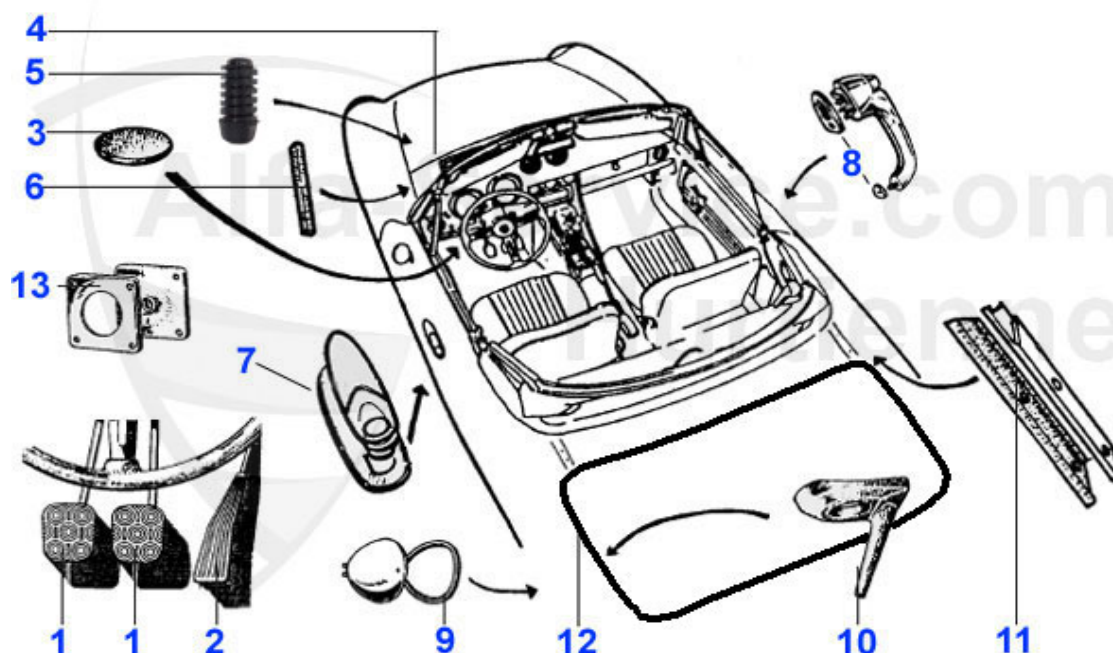

Spider (105/115) > BODY PARTS > RUBBER SEALS > MISCELLANEOUS RUBBER SE

1	18 010 0 0	CLUTCH OR BRAKE PEDAL PAD	4.80 EUR
2	18 110 0 0	ACCELERATOR PEDAL, STANDING PEDALS	53.00 EUR
2	18 108 3 0	ACCELERATOR PAD - SPIDER beg. 87 accel. cable lever	15.01 EUR
2	18 077 0 0	ACCELERATOR PEDAL, HANGING PEDALS	47.01 EUR
3	18 009 0 0	RUBBER PLUG - FLOOR PANEL	4.50 EUR
4	18 073 3 0	SEAL FOR BONNET- FIRE WALL	33.00 EUR
5	18 056 0 0	RUBBER STOPPER FOR BONNET - SPIDER/GT	4.40 EUR
6	18 097 3 2	FRONT SCUTTLE/WING GASKET RIGHT SPIDER	13.90 EUR
6	18 097 3 1	FRONT SCUTTLE/WING GASKET LEFT SPIDER	13.90 EUR
7	18 036 3 0	DOOR HANDLE GASKET - SPIDER 1750-2000	6.90 EUR
8	18 037 3 0	DOOR HANDLE GASKET SET DUETTO LEFT / RIGHT	19.64 EUR
9	18 053 3 0	FUEL FLAP SEAL - SPIDER	15.01 EUR
10	18 076 3 0	FUEL FILLER RUBBER SPIDER	69.00 EUR
11	18 079 3 1	GASKET HARD TOP HOLDER left	5.30 EUR
11	18 079 3 2	GASKET HARD TOP HOLDER right	5.30 EUR
12	18 050 3 0	TRUNK SEAL - Spider 1970-93	29.50 EUR
12	18 051 3 0	TRUNK SEAL - ROUNDTAIL	68.50 EUR
13	18 107 0 0	GROMMET fire wall/accelerator	21.90 EUR