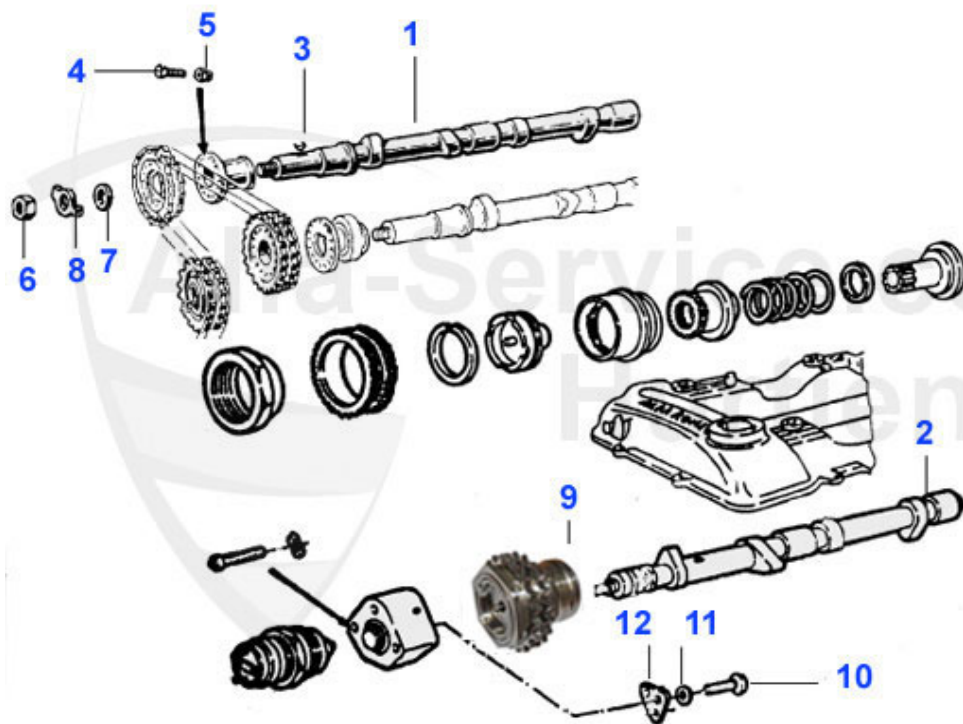

Spider (105/115) > ENGINE > CYLINDER HEAD > CAMSHAFTS

1	03 285 0 0	NEW CAMSHAFT 1750/2000 HP 131 105.48	***
1	03 024 0 0	CAM SHAFT - EXHAUST	***
2	03 159 0 0	CAMSHAFT inlet - SPIDER 1990>	159.00 EUR
3	03 137 0 0	WEDGE FOR CAMSHAFTS	5.50 EUR
4	03 098 0 0	SAFETY BOLT FOR CAMSHAFTS	3.00 EUR
5	03 099 0 0	LOCK NUT SAFETY BOLT FOR CAMSHAFT	1.25 EUR
6	03 121 0 0	MOUNTING NUT-CHAIN WHEEL-CAMSHAFT	***
7	03 122 0 0	THRUST WASHER MOUNTING NUT	***
8	03 123 0 0	LOCK TAB CAMSHAFT	1.70 EUR
9	03 167 3 0	PHASE ADJUSTER FOR CAMSHAFT INTAKE	510.00 EUR