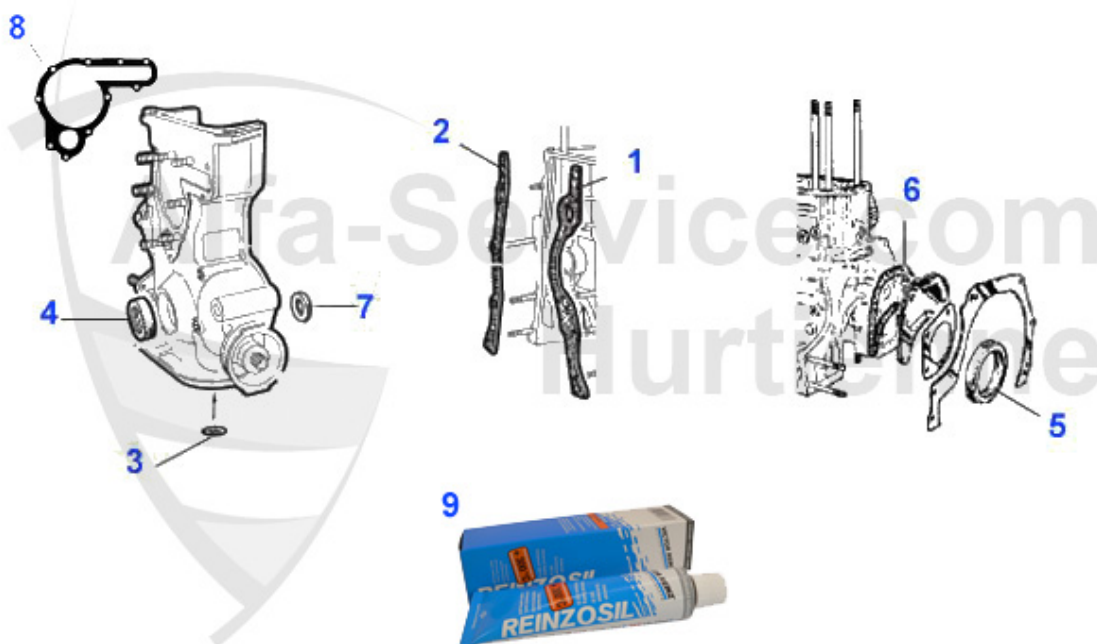

Spider (105/115) > ENGINE > ENGINE GASKETS > ENGINE FRONT/REAR

1	02 050 0 7	TIMING COVER GASKET 1300 LEFT, MODELS WITH CARTRIDGE OIL FILTER	3.70 EUR
1	02 050 0 2	TIMING COVER GASKET 1300 LEFT MODELS WITH SPIN-ON OIL FILTER	3.70 EUR
1	02 050 0 3	TIMING COVER GASKET 1600 LEFT MODELS WITH SPIN-ON OIL FILTER	3.70 EUR
1	02 050 0 5	TIMING COVER GASKET 105 2000,1750 2.Series LEFT, ALFETTA, GIULIETTA, GTV(116), 75 1600/1800	4.50 EUR
1	02 050 0 8	TIMING COVER GASKET 1600 LEFT, MODELS WITH CARTRIDGE OIL FILTER	3.70 EUR
1	02 050 0 4	TIMING COVER GASKET 1750 LEFT MODELS WITH OIL FILTER CARTIDGE	3.70 EUR
2	02 050 0 6	TIMING COVER GASKET 1300-2000 RIGHT	4.90 EUR
3	02 073 0 0	O-RING OIL PUMP	1.54 EUR
4	02 022 0 0	OIL SEAL (35/50/10) CRANKSHAFT FRONT	9.50 EUR
5	02 023 0 0	OIL SEAL (82/105/12) CRANKSHAFT REAR 105 MODELS >1989, ALFETTA, GIULIETTA, 75, 90, GTV (116), MONTREAL, ORIGINAL QUALITY	25.00 EUR
5	02 060 3 0	OIL SEAL CORTECO (84/105/12) CRANKSHAFT REAR for Spider 1990-93, 75, 90, 155, 164, GTV 6, 166, 156	33.50 EUR
5	02 060 3 5	OIL SEAL (84/105/12) CRANKSHAFT REAR Spider 1990-93, 75, 90, 155, 164, GTV 6, 166, 156 FROM REINZ	39.50 EUR
6	02 061 0 0	REAR COVER GASKET	3.90 EUR
7	02 076 0 0	O-RING TIMING COVER	2.50 EUR
8	02 047 0 0	WATER PUMP GASKET	3.70 EUR
9	24 085 0 0	REINZOSIL SEALING MASS 70 ml	15.01 EUR