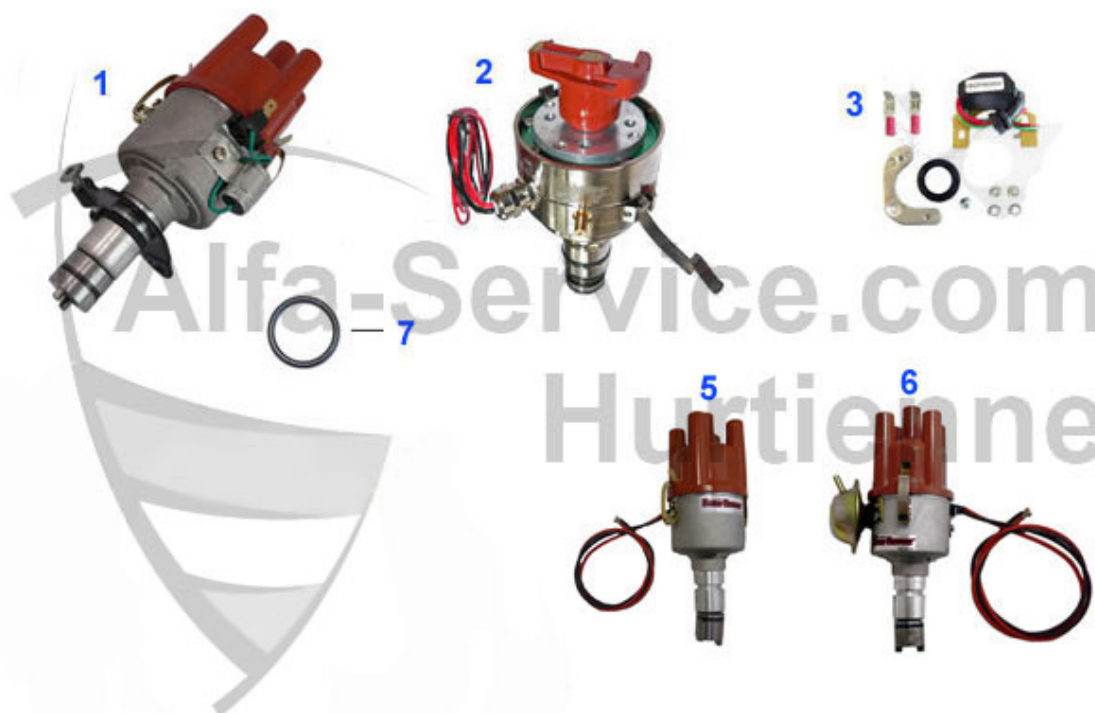

Spider (105/115) > ELECTRIC > DISTRIBUTORS

1	14 176 0 0	NEW DISTRIBUTOR WITH POINTS	***
1	14 198 0 0	PERFORMANCE DISTRIBUTOR WITH POINTS	250.00 EUR
2	14 232 0 0	123 TUNE DISTRIBUTOR INCL. DISTRIBUTOR CAP, BLUETOOTH TYPE	429.00 EUR
2	14 179 0 0	123 ELECTRONICAL DISTRIBUTOR 16 TIMES ADJUSTABLE WITH PARTIAL VACUUM	369.99 EUR
2	14 194 0 0	123 TUNE DISTRIBUTOR INCL. DISTRIBUTOR CAP, USB TYPE	458.99 EUR
2	14 182 0 0	123 ELECTRONICAL DISTRIBUTOR 16 TIMES ADJUSTABLE WITHOUT PARTIAL VACUUM	343.12 EUR
3	14 168 0 0	ORIGINAL IGNITOR KIT BOSCH DISTRIBUTOR 68-74 WITHOUT NOTCH	245.00 EUR
3	14 158 0 0	ORIGINAL IGNITOR KIT FOR MARELLI DISTRIBUTOR	189.00 EUR
3	14 159 0 0	ORIGINAL IGNITOR KIT FOR BOSCH DISTRIBUTOR WITH TWO POINTS.	189.00 EUR
3	14 160 0 0	ORIGINAL IGNITOR KIT FOR BOSCH DISTRIBUTOR 74-93 DISTRIBUTOR WITH NOTCH	185.00 EUR
5	14 207 0 0	DISTRIBUTOR WITHOUT BREAKER POINT WITH IGNITOR TECHNOLOGY FOR 105 MODELS WITHOUT VACUUM! FITS TO 1300/1600/1750/2000 REPLACEMENT FOR LUCAS, BOSCH, MARELLI	409.00 EUR
6	14 206 0 0	DISTRIBUTOR WITHOUT BREAKER POINT IGNITOR TECHNOLOGY FOR 105 MODELS VACUUM VERSION! 1300/1600/1750/2000 1956-1981 REPLACEMENT FOR LUCAS, BOSCH, MARELLI	409.00 EUR
7	02 054 0 0	O-RING DISTRIBUTOR SHAFT	2.90 EUR