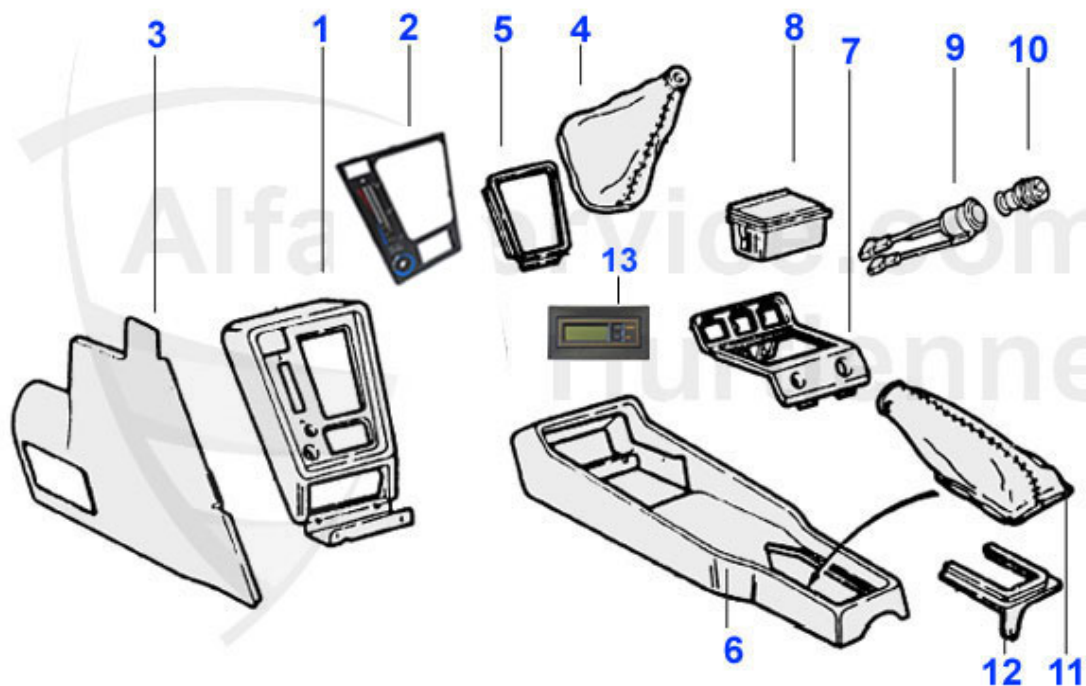

Spider (105/115) > INTERIOR PARTS > CONSOLE > 1987-93

1	20 224 3 0	MIDDLE CONSOLE - SPIDER 90-93 (analog watch)	***
2	20 339 3 0	COVER FOR MIDDLE CONSOLE SPIDER 90-93 WITH AIR CONDITION	***
2	20 247 3 0	COVER FOR MIDDLE CONSOLE 90-93 - AUTOMATIC GEAR	***
3	20 225 3 2	SIDE PART right - SPIDER 2.0L - 90-93	***
3	20 225 3 1	SIDE PART left - SPIDER 2.0L	***
4	20 159 3 0	GEAR-LEVER BOOT - LEATHER black - SPIDER 90-93	59.00 EUR
4	20 258 3 0	GEAR-LEVER BOOT - LEATHER beige - SPIDER 90-93	69.00 EUR
4	20 221 3 0	GEAR-LEVER BOOT - LEATHER - SPIDER 87-89	59.00 EUR
5	20 227 3 0	ATTACHMENT FRAME FOR GEAR-LEVER BOOT - SPIDER 87-93	***
6	20 226 3 0	CLIPBOARD ON CARDAN TUNNEL	***
7	20 228 3 0	COVER FOR ASHTRAY AND SWITCH	65.00 EUR
8	20 199 3 0	ASHTRAY SPIDER 1988-93	***
9	16 130 3 0	TIN FOR CIGARETTE LIGHTER	***
11	20 255 3 0	HANDBRAKE LEVER BOOT beige SPIDER 87-93	72.49 EUR
11	20 130 3 0	HANDBRAKE LEVER BOOT BLACK LEATHER SPIDER 87-93	52.50 EUR
12	20 230 3 0	ATTACHMENT FRAME FOR HANDBRAKE LEVER BOOT	***
13	14 119 3 0	DIGITAL CLOCK - SPIDER	***