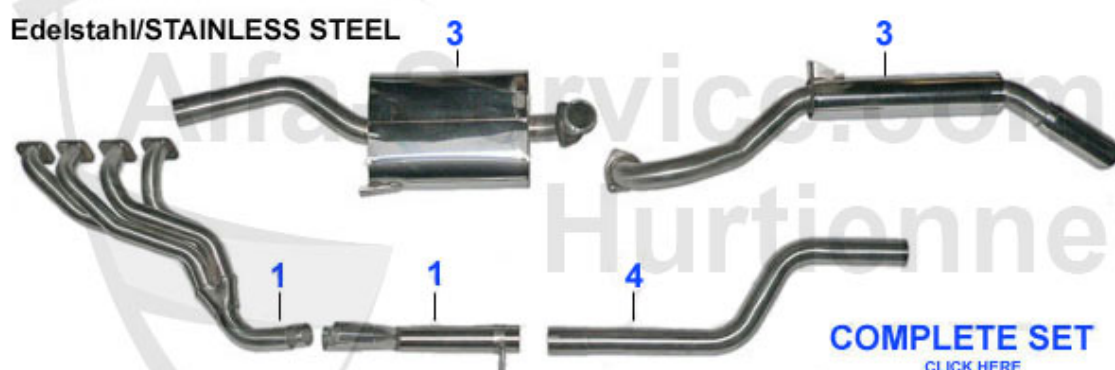

Spider (105/115) > EXHAUST SYSTEM > PERFORMANCE

1	11 082 0 0	STAINLESS STEEL HEADER 40mm 1750-2000 STANDING AND HANGING PEDALS	959.00 EUR
1	11 083 0 0	STAINLESS STEEL HEADER 1300-1600	949.00 EUR
3	11 096 3 0	SPORT EXHAUST SYSTEM 1300-1600 SPIDER STAINLESS STEEL	1490.00 EUR
3	11 097 3 0	SPORT EXHAUST SYSTEM 170-2000 SPIDER STAINLESS STEEL	1649.99 EUR
3	11 091 0 0	MIDDLE SILENCER SPORT STAINLESS STEEL, FITS ALL 105/115 MODELS WITHOUT CAT.	359.00 EUR
4	11 090 0 0	FRONT PIPE SPORT STAINLESS STEEL, REPLACES FRONT MUFFLER, FITS ALL 105/115 MODELS WITHOUT CAT. (MAY NEED MODIFICATION)	109.00 EUR