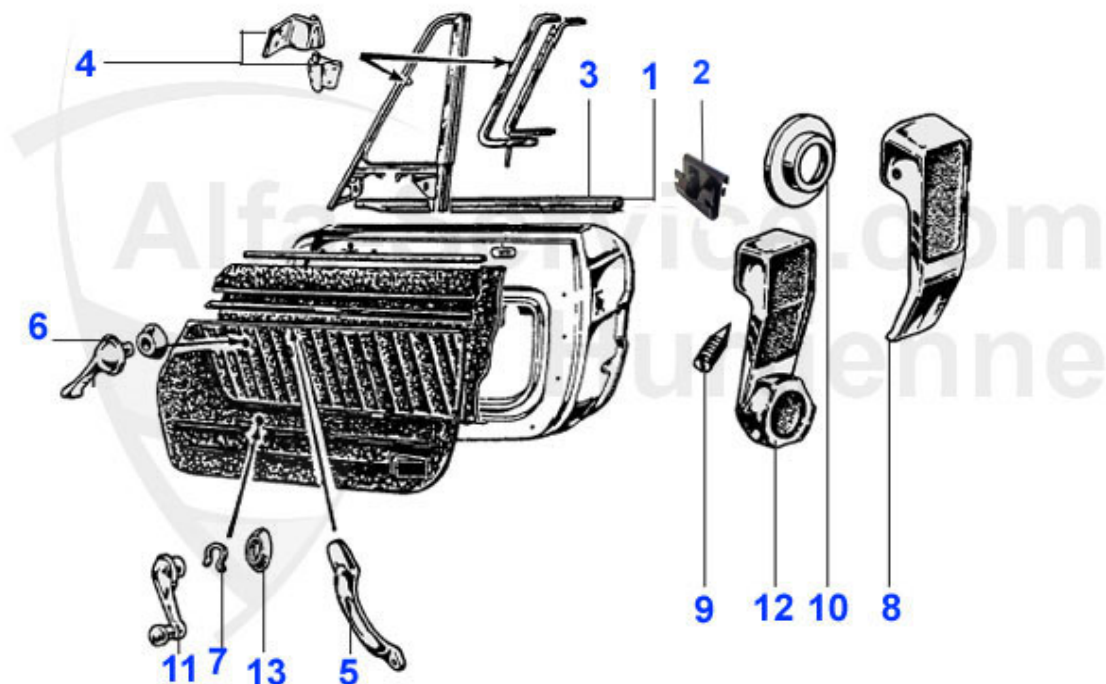

Spider (105/115) > BODY PARTS > CHROME PARTS > DOOR

1	19 067 3 0	LH MOULD DOOR SCRAPER 80cm	15.51 EUR
1	19 066 3 2	RH OUTER DOOR CHROME SCRAPER MOULD	***
1	19 066 3 1	LH OUTER DOOR CHROME SCRAPER MOULD	***
2	18 003 3 0	FIXING CLIP FOR OUTER CHROME MOULDING SPIDER	2.99 EUR
3	18 106 3 0	OUTER SEALING WEATHERSTRIP - SPIDER	12.90 EUR
5	19 055 3 2	INNER DOOR HANDLE right - SPIDER	69.00 EUR
6	19 056 3 0	INNER DOOR HANDLE - ROUNDTAIL/ FASTBACK - 1st series	59.50 EUR
7	19 108 0 0	LOCKING SPRING CRANK - SPIDER HS-CODE: 87089997	1.90 EUR
8	19 057 0 0	INNER DOOR HANDLE - all models	34.00 EUR
9	19 137 0 0	SCREW FOR DOOR OPENER/WINDOW CRANK	3.90 EUR
10	20 104 0 0	PAD FOR WINDOW CRANK	2.80 EUR
11	19 199 3 0	WINDOW CRANK SPIDER 1966-74	54.00 EUR
11	19 058 3 0	WINDOW CRANK - ROUNDTAIL/FASTBACK up to 74	***
12	19 059 0 0	WINDOW CRANK - beg. from 74 / all models	32.00 EUR
13	19 143 3 0	PAD WINDOW CRANK - SPIDER 66-74 STAINLESS STEEL polished	11.50 EUR