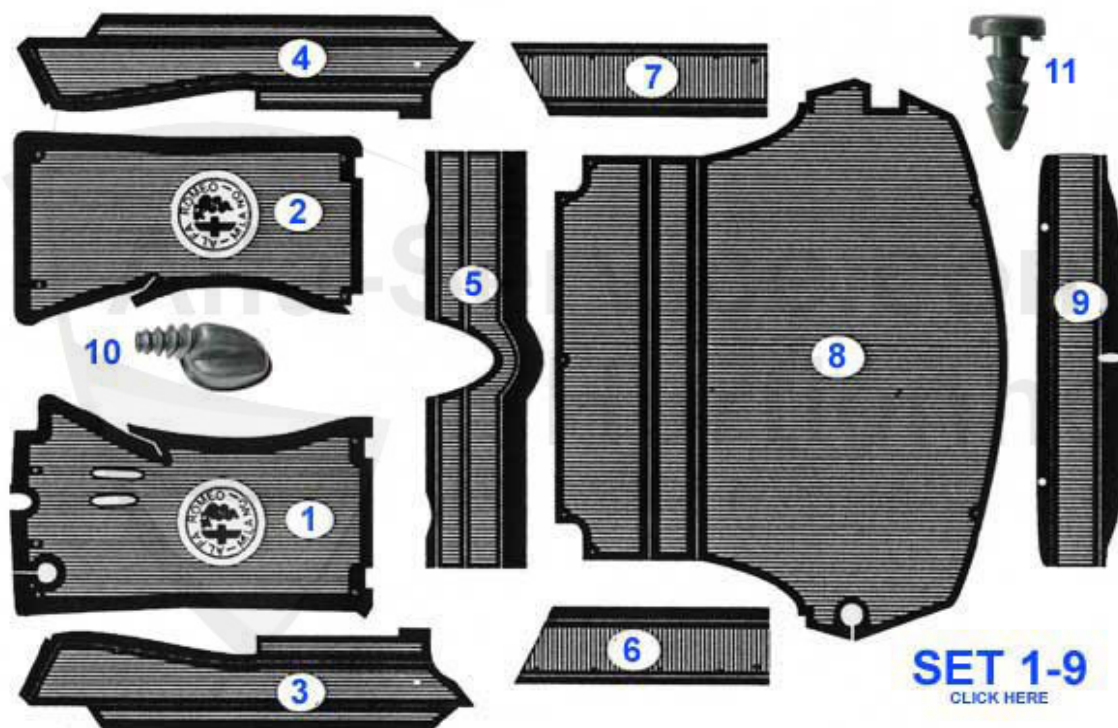

Spider (105/115) > INTERIOR PARTS > FLOORING > RUBBER MATS 1966-69

1	20 174 RHDL	RUBBER MAT standing pedal/floor left RHD	89.25 EUR
1	20 174 3 1	RUBBER MAT standing pedal/foot floor left - SPIDER	105.01 EUR
2	20 174 RHDR	RUBBER MAT foot floor right RHD	89.25 EUR
2	20 179 3 2	RUBBER MAT - foot floor right - SPIDER	139.00 EUR
3	20 175 3 1	RUBBER MAT - side rail left - SPIDER	95.00 EUR
4	20 175 3 2	RUBBER MAT - side rail right - SPIDER	95.00 EUR
5	20 176 3 0	RUBBER MAT - cross member/floor panel - ROUNDTAIL	135.01 EUR
6	20 329 3 1	TRUNK RUBBER MAT side/left - ROUNDTAIL	39.00 EUR
7	20 329 3 2	TRUNK RUBBER MAT right - ROUNDTAIL	39.00 EUR
8	20 177 3 0	TRUNK FLOOR RUBBER MAT - DUETTO	209.00 EUR
9	20 195 3 0	RUBBER MAT FOR REAR PANEL - ROUNDTAIL	119.00 EUR
10	18 165 3 0	HAND BRAKE RUBBER BOOT SPIDER 1966-77	89.00 EUR
11	20 333 0 0	CLIP FOR RUBBER MAT - TRUNK	2.98 EUR
12	20 183 3 0	SET RUBBER MATS - DUETTO STANDING PEDALS,9 PIECES SET INCLUDED TRUNK MATS	899.00 EUR