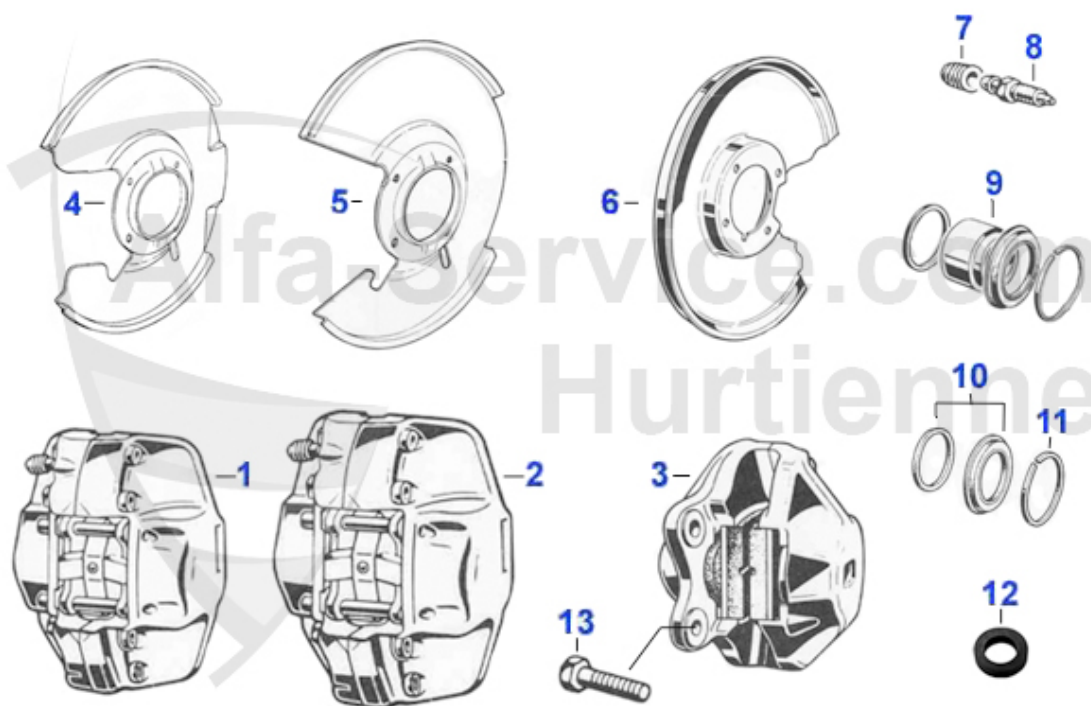

Spider (105/115) > BRAKES > BRAKE HYDRAULIC > BRAKE CALIPPERS

1	13 200 0 1	BRAKE CALIPER FRONT LEFT 1300-1600 (67-93) NEW PART, NO DEPOSIT!	163.01 EUR
1	13 200 0 2	BRAKE CALIPER FRONT RIGHT 1300-1600 (67-93) NEW PART, NO DEPOSIT!	163.01 EUR
2	13 118 0 2	BRAKE CALIPER FRONT RIGHT 1750-2000 NEW PART / NO DEPOSIT	163.01 EUR
2	13 118 0 1	BRAKE CALIPER FRONT LEFT 1750-2000 NEW PART / NO DEPOSIT	163.01 EUR
3	13 122 0 2	BRAKE CALPIER REAR RIGHT 1. SERIES 1300 PISTON DIAM. 30mm	118.00 EUR
3	13 222 0 2	BRAKE CALIPER REAR RIGHT 1300-2000 (67-93) NEW PART, NO DEPOSIT!	163.01 EUR
3	13 222 0 1	BRAKE CALIPER REAR LEFT 1300-2000 (67-93) NEW PART, NO DEPOSIT!	163.01 EUR
3	13 122 0 1	BRAKE CALIPER REAR LEFT 1. SERIES 1300 PISTON DIAM. 30mm	***
4	13 115 0 2	FRONT RIGHT BRAKE STONE SHIELD 1300- 1600 OE 105142211604,NOT FOR SPIDER 1.6 (86-93)	47.01 EUR
4	13 115 0 1	FRONT LEFT BRAKE STONE SHIELD 1300- 1600 OE 105142211504,NOT FOR SPIDER 1.6 (86-93)	47.01 EUR
5	13 049 0 2	BACKING PLATE FRONT BRAKE DISK, RIGHT	47.01 EUR
5	13 049 0 1	BACKING PLATE FRONT DISK, LEFT	47.01 EUR
6	13 050 0 0	SPLASH SHIELD REAR	40.50 EUR
7	13 054 0 0	DUST CAP for bleeder nipple	1.55 EUR
8	13 055 0 0	BLEEDER SCREW, SMALL CALIPER 1300-1600 FRONT, ALL MODELS REAR	7.79 EUR
8	13 053 0 0	BLEEDER SCREW caliper front 1750-2000 67-93	7.49 EUR
9	13 120 0 0	REPAIRKIT FOR REAR CALIPERS WITH 38MM DIAMETER, FOR TWO CALIPERS WITH PISTONS FOR CALIPPERS WITHOUT CENTER GUIDE	89.00 EUR
9	13 121 0 0	REPAIR KIT FRONT CALIPERS 48mm DIAMETER WITH 4 PISTONS	95.00 EUR
10	13 042 0 0	REPAIR KIT REAR BRAKE CALIPERS 30mm SET FOR 2 CALIPERS	45.01 EUR
10	13 037 0 0	REPAIR KIT FRONT BRAKE CALIPERS SET FOR 2 CALIPERS, 48MM PISTONS DIA	23.00 EUR
10	13 038 0 0	REPAIR KIT REAR CALIPERS 38mm SET FOR 2 CALIPERS	22.50 EUR
11	13 075 0 0	STEEL RING FOR FRONT BRAKE CALIPER	2.80 EUR
11	13 074 0 0	STEEL RING FOR REAR BRAKE CALIPER	2.26 EUR