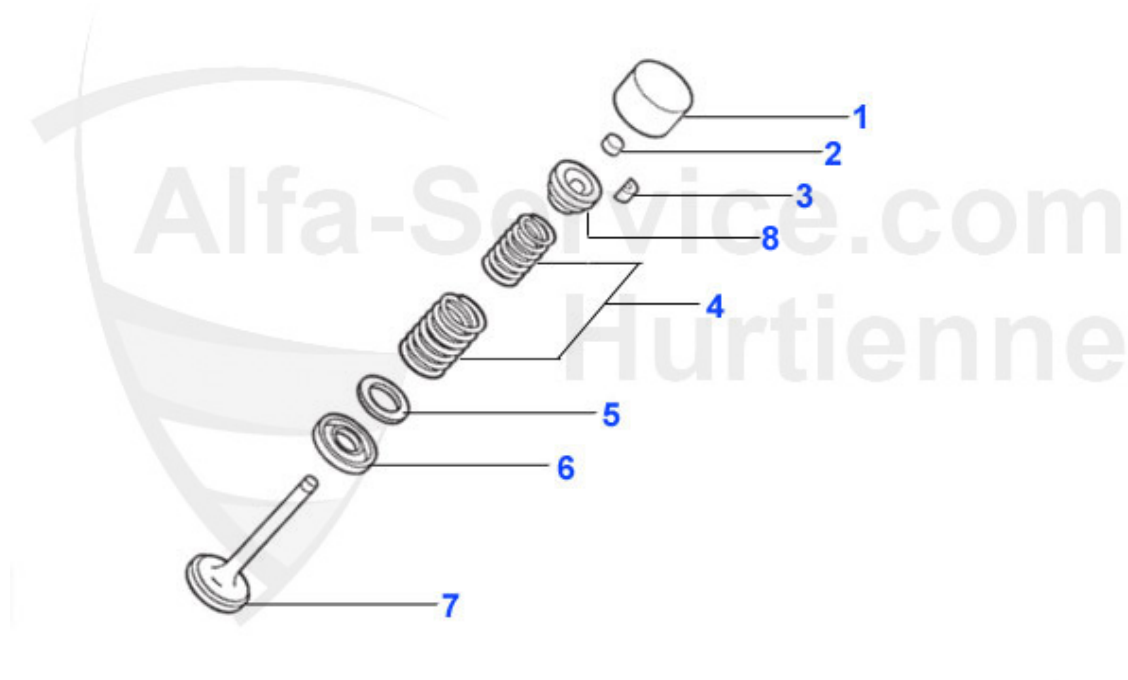

Spider (105/115) > ENGINE > CYLINDER HEAD > VALVES

1	03 083 0 0	CAM FOLLOWER WITH DLC COATING	35.00 EUR
1	03 068 0 0	CAM FOLLOWER OE60612178	16.90 EUR
2	VEP2600	Ventileinstellplättchen 2.600	11.50 EUR
2	VEP2625	Ventileinstellplättchen 2.625	11.50 EUR
2	VEP2650	Ventileinstellplättchen 2.650	11.50 EUR
2	VEP2675	Ventileinstellplättchen 2.675	11.50 EUR
2	VEP2250	VALVE ADJUSTING SHIM 2.250	11.50 EUR
2	VEP2700	Ventileinstellplättchen 2.700	11.50 EUR
2	VEP2725	Ventileinstellplättchen 2.725	11.50 EUR
2	VEP2750	Ventileinstellplättchen 2.750	11.50 EUR
2	VEP2775	Ventileinstellplättchen 2.775	11.50 EUR
2	VEP2800	Ventileinstellplättchen 2.800	11.50 EUR
2	VEP2575	VALVE ADJUSTING SHIM 2.575	11.50 EUR
2	VEP2550	VALVE ADJUSTING SHIM 2.550	11.50 EUR
2	VEP2275	VALVE ADJUSTING SHIM 2.275	11.50 EUR
2	VEP2300	VALVE ADJUSTING SHIM 2.300	11.50 EUR
2	VEP2325	VALVE ADJUSTING SHIM 2.325	11.50 EUR
2	VEP2350	VALVE ADJUSTING SHIM 2.350	11.50 EUR
2	VEP2375	VALVE ADJUSTING SHIM 2.375	11.50 EUR
2	VEP2400	VALVE ADJUSTING SHIM 2.400	11.50 EUR
2	VEP2425	VALVE ADJUSTING SHIM 2.425	11.50 EUR
2	VEP2450	VALVE ADJUSTING SHIM 2.450	11.50 EUR
2	VEP2475	VALVE ADJUSTING SHIM 2.475	11.50 EUR
2	VEP2500	VALVE ADJUSTING SHIM 2.500	11.50 EUR
2	VEP2525	VALVE ADJUSTING SHIM 2.525	11.50 EUR
2	VEP2825	Ventileinstellplättchen 2.825	11.50 EUR
2	VEP2850	Ventileinstellplättchen 2.850	11.50 EUR
2	VEP3025	Ventileinstellplättchen 3.025	11.50 EUR
2	VEP3225	Ventileinstellplättchen 3.225	11.50 EUR
2	VEP3250	Ventileinstellplättchen 3.250	11.50 EUR