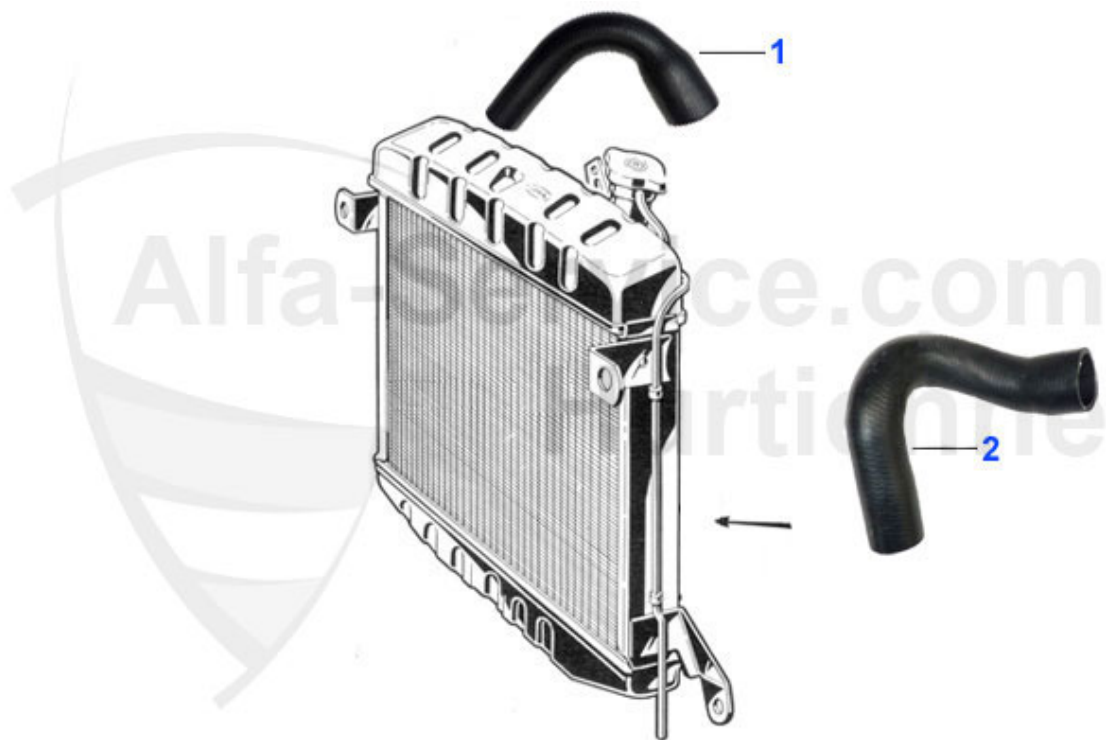

1	08 015 0 0	UPPER RADIATOR HOSE - 1st series
2	08 057 0 0	LOWER RADIATOR HOSE - 1st series

17.01 EUR
18.90 EUR