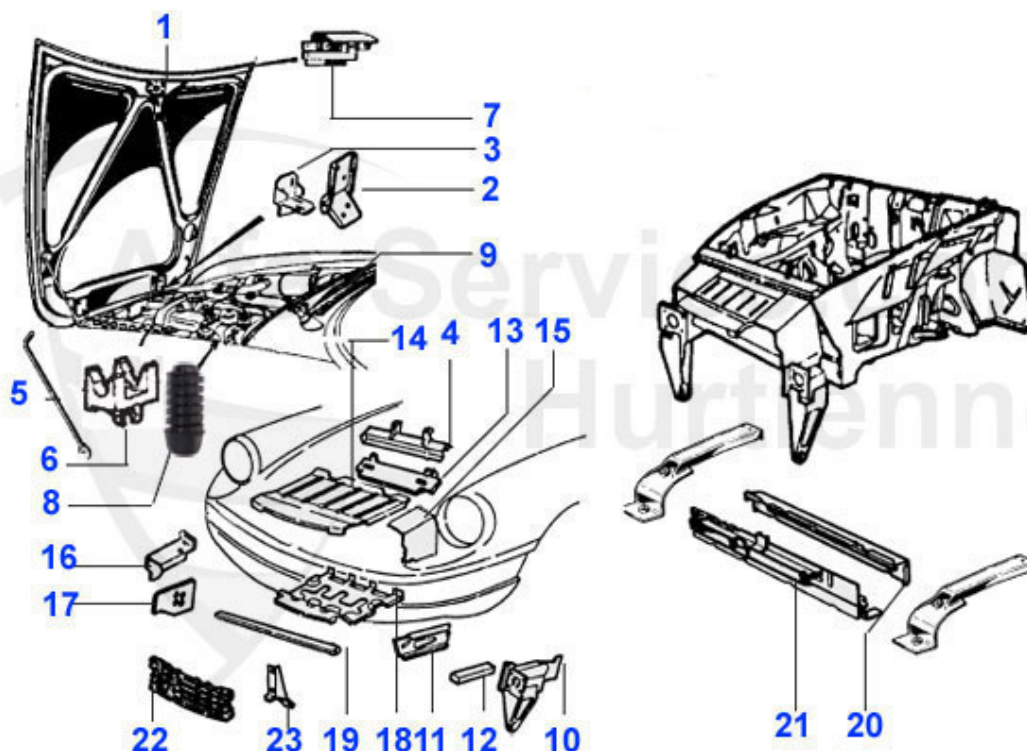

Spider (105/115) > BODY PARTS > PANELS > 1990-93 > FRONT 2

1	15 049 3 0	BONNET - Spider 1966-93	645.00 EUR
2	15 050 3 0	BONNET HINGE - SPIDER	47.01 EUR
3	15 241 3 0	HOLDER FOR BONNET HINGE	25.50 EUR
4	15 224 3 0	UPPER RADIATOR CROSS MEMBER SPIDER	60.00 EUR
5	15 243 3 0	BONNET STICK - SPIDER	42.49 EUR
7	14 014 0 0	HOOD LAMP	16.90 EUR
8	18 056 0 0	RUBBER STOPPER FOR BONNET - SPIDER/GT	4.40 EUR
9	18 073 3 0	SEAL FOR BONNET- FIRE WALL	33.00 EUR
10	15 185 3 1	BUMPER BRACKET - SPIDER beg. from 83	***
10	15 185 3 2	BUMPER BRACKET - SPIDER beg. from 83	***
15	15 252 3 1	UPPER AIR DEFLECTOR left 89-93	***
16	15 252 3 2	UPPER AIR DEFLECTOR right 89-93	***
18	15 250 3 0	LOWER AIR DEFLECTOR	55.00 EUR
20	15 060 3 0	RADIATOR CROSS MEMBER - bottom, rear 2.SERIES	49.00 EUR
21	15 221 0 0	RADIATOR CROSS MEMBER - bottom, front 2.SERIES	49.00 EUR
22	15 190 3 0	RADIATOR GRILLE - SPIDER 83-89	***
23	15 251 3 0	HOLDER FOR RADIATOR GRILLE 90-93	***