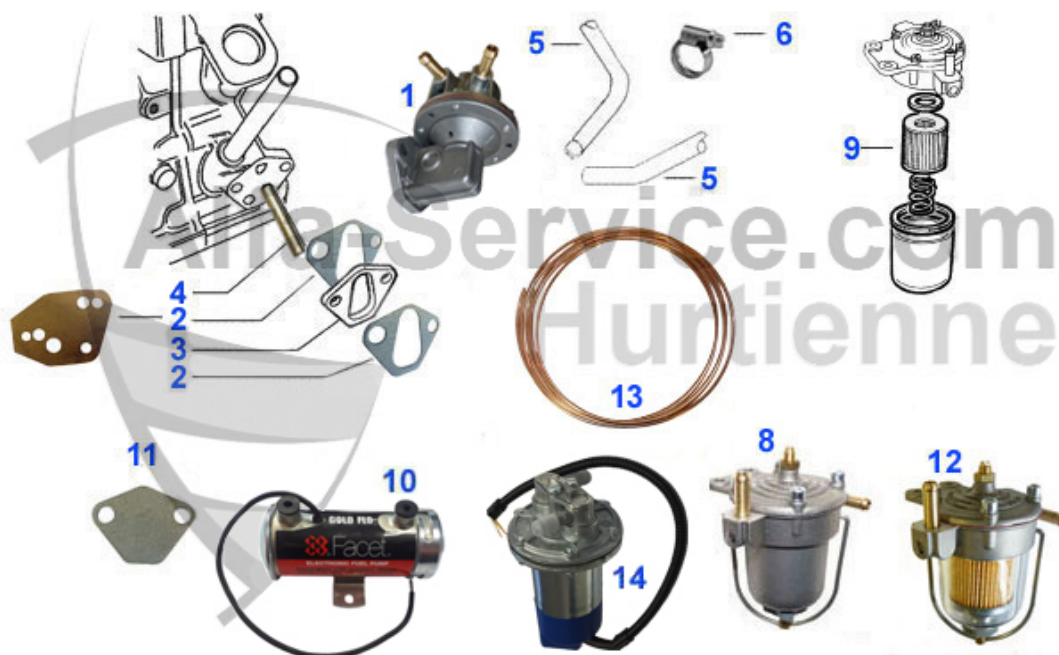

Spider (105/115) > FUEL SYSTEM > CARBURATOR > FUEL PUMP/ HOSES

1	07 010 0 0	FUEL PUMP 1300 - 2000 105 carburetor model ALFETTA (76-80)/GIULIETTA 1.3 (80-83) 75 1.6, 1.8, 2.0 (88-89)	46.90 EUR
1	07 044 0 0	FUEL PUMP 1300 - 2000 105 carburetor model with plastic plunger	36.00 EUR
2	02 048 0 0	FUEL PUMP GASKET	2.20 EUR
2	02 083 0 0	GASKET FUEL PUMP 1ST SERIES	3.50 EUR
3	02 049 0 0	FUEL PUMP PLASTIC SPACER	4.90 EUR
4	07 030 0 0	TAPPET fuel pump	***
5	03 215 0 0	BRAIDED FUEL HOSE,1M	7.50 EUR
5	03 151 0 0	FUEL HOSE 8 mm, 1 m	5.50 EUR
6	08 031 0 0	HOSE CLAMP for petrol hose 8-12mm	1.90 EUR
8	01 007 0 0	FUEL FILTER FISPA 35mm	7.90 EUR
8	01 013 0 0	FUEL FILTER KING 42mm	8.50 EUR
9	07 020 0 0	FUEL FILTER HOUSING KING ALLOY INCLUDED FUEL FILTER	105.01 EUR
10	07 037 0 0	ELECTRICAL FUL PUMP FACET SILVER TOP 0.3 bar, 70 l/h	***
11	07 040 0 0	Verschlussplatte (Alu) für Benzinpumpenflansch Umrüstung auf Elek. Benzinpumpe	22.00 EUR
12	07 014 0 0	FUEL FILTER HOUSING INCL. FILTER (GLASS HOUSING)	105.01 EUR
13	07 017 0 0	FUEL PIPE COPPER 5 METERS FOR 1 CAR 6mm INNER/8mm OUTER	59.00 EUR
14	07 050 0 0	Elektrische Benzinpumpe Hardi 12V 0,28-0,35 bar, 100-130 l/h 8mm Anschluss	144.00 EUR