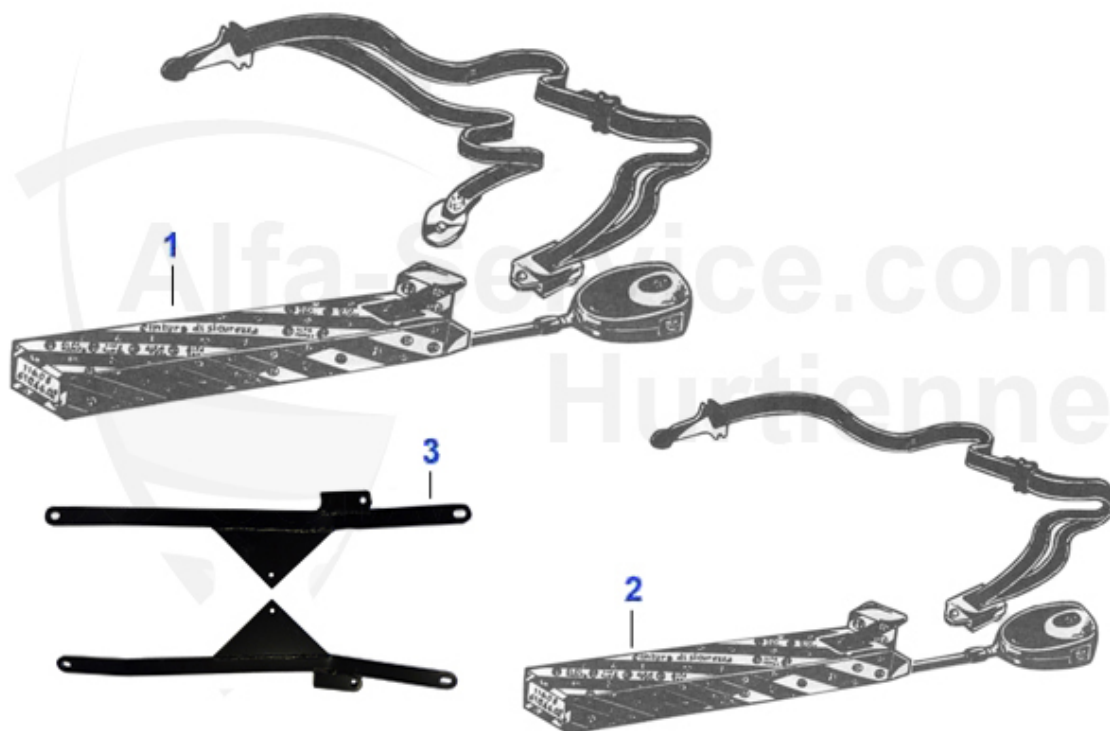

Spider (105/115) > INTERIOR PARTS > SEAT BELT

1	20 038 3 0	SEAT BELT - SPIDER 1980>, 22 cm	78.00 EUR
2	20 392 0 0	LAP BELT for backseat	39.00 EUR
3	20 380 3 0	ATTACHMENT SET F. SAFETY BELTS SPIDER (RETROFIT) STARTING FROM 1970	182.53 EUR