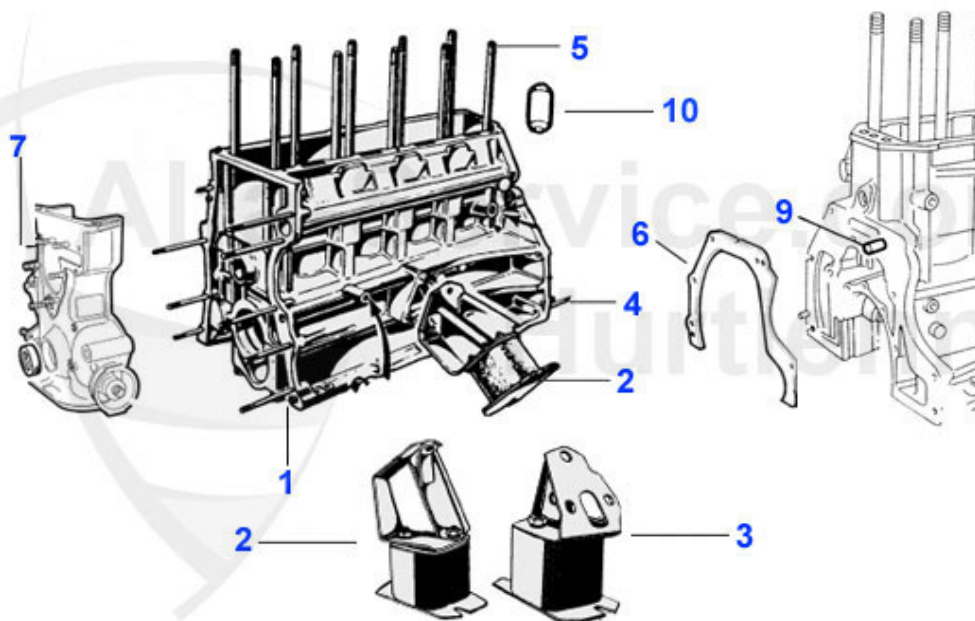

Spider (105/115) > ENGINE > ENGINE BLOCK > ENGINE BLOCK/MOUNTS

1	03 232 0 0	2000 ENGINE MOUNT used type 116 with oilfilter cartridge	***
1	03 230 0 0	1800 ENGINE BLOCK USED TYPE 116 WITH OILFILTER CARTRIDGE	***
1	03 227 0 0	1600 ENGINE MOUNT used Type 105 with oilfilter cartridge	290.00 EUR
1	03 231 0 0	2000 ENGINE Block used Type 105 with oilfilter cartridge	***
1	03 233 0 0	1300 ENGINE MOUNT used 1st issue with oil filter element	***
1	03 228 0 0	1600 ENGINE MOUNT used Type 116 with oilfilter cartridge	***
2	03 066 3 1	ENGINE MOUNT LEFT	49.50 EUR
2	03 066 R 1	ENGINE MOUNT RACING, LEFT 75 SHORE	59.50 EUR
3	03 066 R 2	ENGINE MOUNT RACING, RIGHT 75 SHORE	59.50 EUR
3	03 066 3 2	ENGINE MOUNT RIGHT	49.50 EUR
4	03 143 0 0	STUD ENGINE GEARBOX Type 105/116	5.60 EUR
5	03 236 0 0	1600, 1750, 2000 (M 12) STUD ENGINE- CYLINDER HEAD Alfetta: 1.6,1.8,2.0	31.00 EUR
5	03 237 0 0	STUD BOLT ENGINE-CYLINDER HEAD 1300	31.00 EUR
5	03 234 0 0	1600 (M 11) STUD ENGINE-CYLINDER HEAD	30.00 EUR
6	04 050 0 0	DISTANCE PLATE engine/transmission	25.00 EUR
7	03 272 0 0	CONTROL CASING COVER, USED PLEASE INDICATE TYPE	107.10 EUR
9	03 198 0 0	OE. 10842220 DOWEL	5.50 EUR