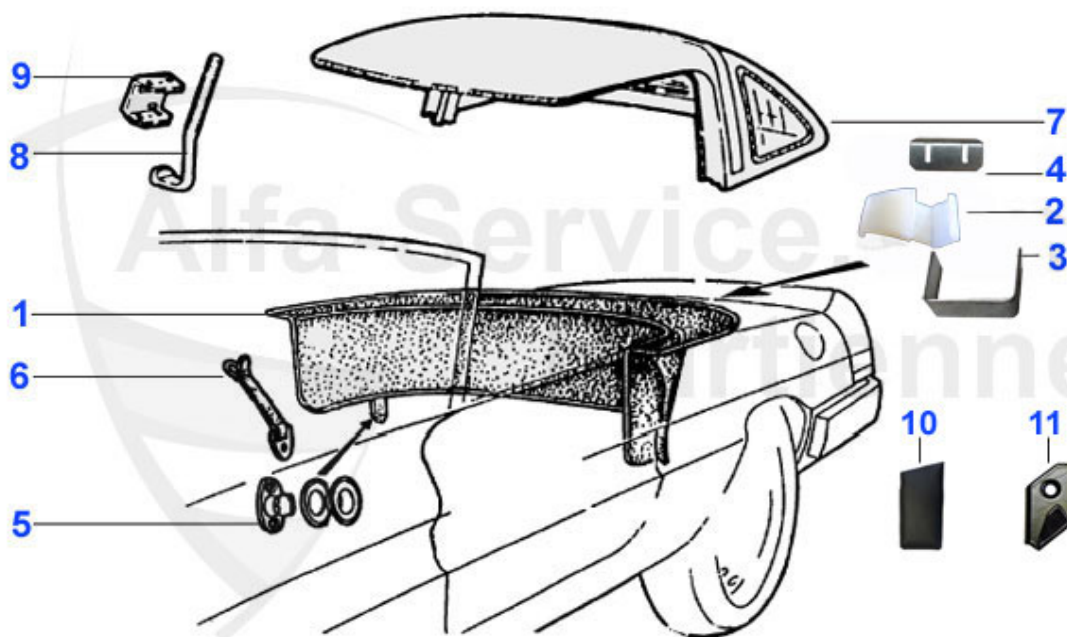

Spider (105/115) > BODY PARTS > TOP COVERS > TOP COVER

1	21 051 3 0	TOP COVER Spider 90-93, black, only outer skin	299.00 EUR
1	21 052 3 0	TOP COVER SPIDER 90-93, TAN, ONLY OUTER SKIN	299.00 EUR
1	21 055 3 0	Top Cover Spider 78-89, skai black	229.00 EUR
1	21 003 3 0	Top cover Spider 70-77, black, Skai	239.00 EUR
2	21 006 3 0	CLIP TOP COVER, 12 PIECES REQUIRED	2.50 EUR
3	21 008 3 0	METAL CLAMP - TOP COVER	1.90 EUR
4	21 009 3 0	METAL PLATE - TOP COVER	2.05 EUR
5	21 013 3 0	SWIVEL FOR HOOD/TOP COVER	3.90 EUR
6	21 024 3 0	RETAINING STRAP - Spider hood.	16.51 EUR
7	21 041 3 0	HARDTOP SPIDER 90-93	***
8	21 038 3 0	HARDTOP LOCK (B-PILLAR) SPIDER 90-93	49.00 EUR
9	21 039 3 0	SIDE HOLDER FOR HARDTOP	22.00 EUR
10	21 040 3 1	COVER FOR HARDTOP LOCK left	***
11	19 126 3 1	HARDTOP HOLDER left SPIDER 90 >	49.50 EUR
11	19 126 3 S	Satz Hardtophalter Spider 90-93 hinten links und rechts	125.00 EUR