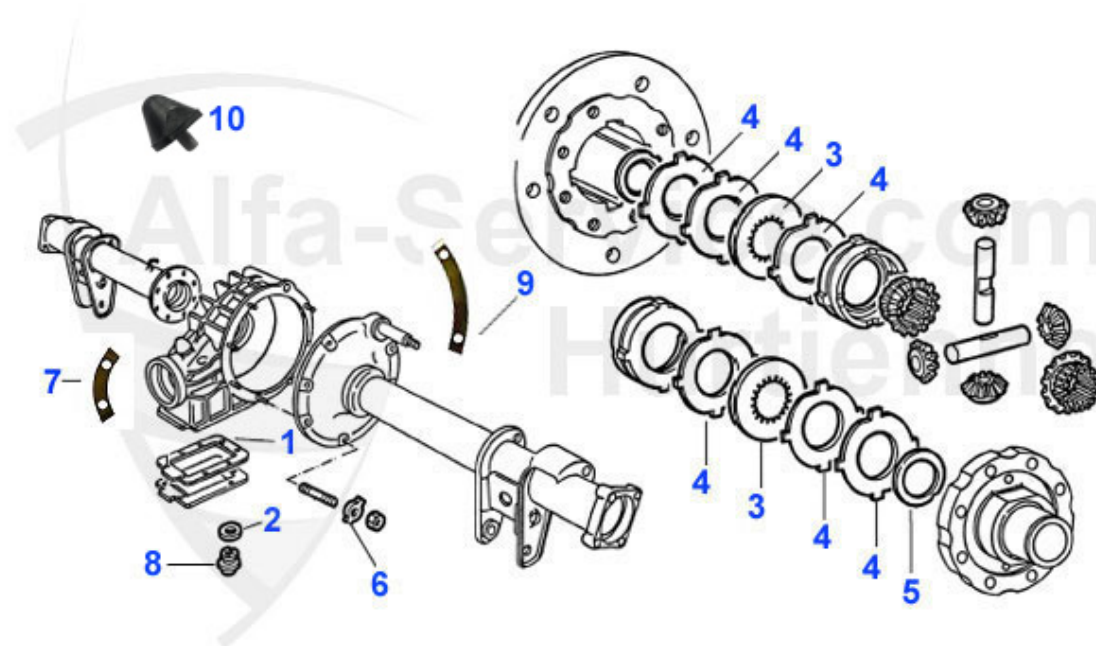

Spider (105/115) > ACTUATION > REAR AXLE > MOUNTING/LIMITED SLIP

1	02 032 0 0	DIFFERENTIAL SUMP GASKET 1300-1750	3.90 EUR
1	02 033 0 0	DIFFERENTIAL SUMP GASKET 2000	3.90 EUR
2	01 006 0 0	WASHER SUMP PLUG	1.50 EUR
3	12 187 0 0	OE.60741501 DIFFERENTIAL CLUTCH PLATE/2MM	97.00 EUR
4	12 190 0 0	BLANKING PLATE DIFFERENTIAL 2,1 mm	***
4	12 189 0 0	LIMITED SLIP DISC 2.0mm	75.01 EUR
4	12 188 0 0	BLANKING PLATE DIFFERENTIAL 1,9 mm	***
5	12 191 0 0	Diff. plate with oil pockets	19.50 EUR
6	12 184 0 0	Sicherungsblech Differentialgeh	3.25 EUR
7	12 193 0 0	LOCK PLATE	2.50 EUR
8	04 003 0 0	SUMP PLUG GEAR,DIFFERENTIAL 101/105/115, OIL PAN 33,75,155,164,RZ, OE 60573441	14.49 EUR
9	12 194 0 0	LOCKING PLATE DIFFERENTIAL HOUSING (DOUBLE)	4.41 EUR
10	12 034 0 0	DIFFERENTIAL BUMP STOP 1300-2000	15.90 EUR