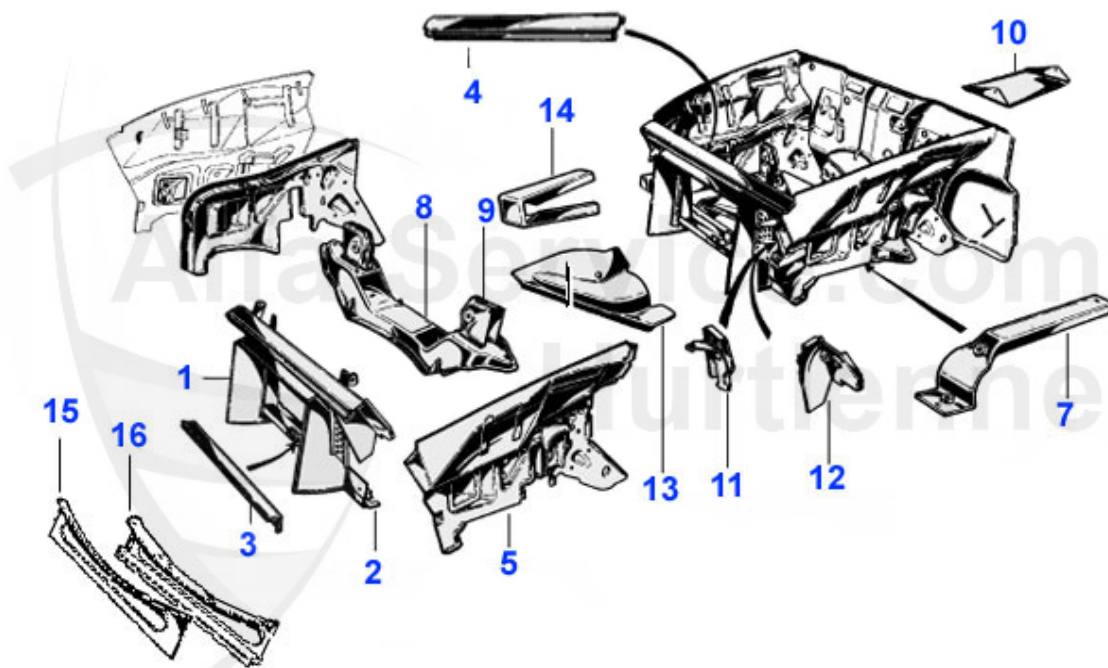

Spider (105/115) > BODY PARTS > PANELS > 1966-69 > FRONT 2

1	15 054 3 0	RADIATOR MOUNTING FRAME - SPIDER 70-89	245.00 EUR
2	15 221 0 0	RADIATOR CROSS MEMBER - bottom, front 2.SERIES	49.00 EUR
3	15 060 3 0	RADIATOR CROSS MEMBER - bottom, rear 2.SERIES	49.00 EUR
4	15 061 3 0	RADIATOR CROSS MEMBER FOR BONNET MOUNTING	49.00 EUR
7	15 155 3 1	CONNECTING PANEL - chassis leg, left	33.50 EUR
7	15 155 3 2	CONNECTING PANEL - chassis leg, right	33.50 EUR
8	15 068 3 0	TOP ARM ATTACHMENT	67.00 EUR
10	15 069 3 0	BATTERY HOLDING PANEL	54.00 EUR
11	15 064 3 2	FRONT COVER PANEL right	39.00 EUR
11	15 064 3 1	FRONT COVER PANEL left	39.00 EUR
12	15 065 3 2	REAR COVER PANEL right	25.00 EUR
12	15 065 3 1	REAR COVER PANEL left	25.00 EUR
13	15 154 3 1	CONNECTING PANEL - ENGINE SIDE PANEL LEFT	79.00 EUR
13	15 154 3 2	CONNECTING PANEL - ENGINE SIDE PANEL RIGHT	79.00 EUR
14	15 067 3 0	SUPPORT TO BUMPER BRACKET	28.50 EUR
15	15 058 3 0	FRONT COVER PANEL FOR RADIATOR CROSS MEMBER (1st series)	62.00 EUR
16	15 059 3 0	INSIDE RADIATOR CROSS MEMBER - (U-PROFILE) - 1st series	110.00 EUR