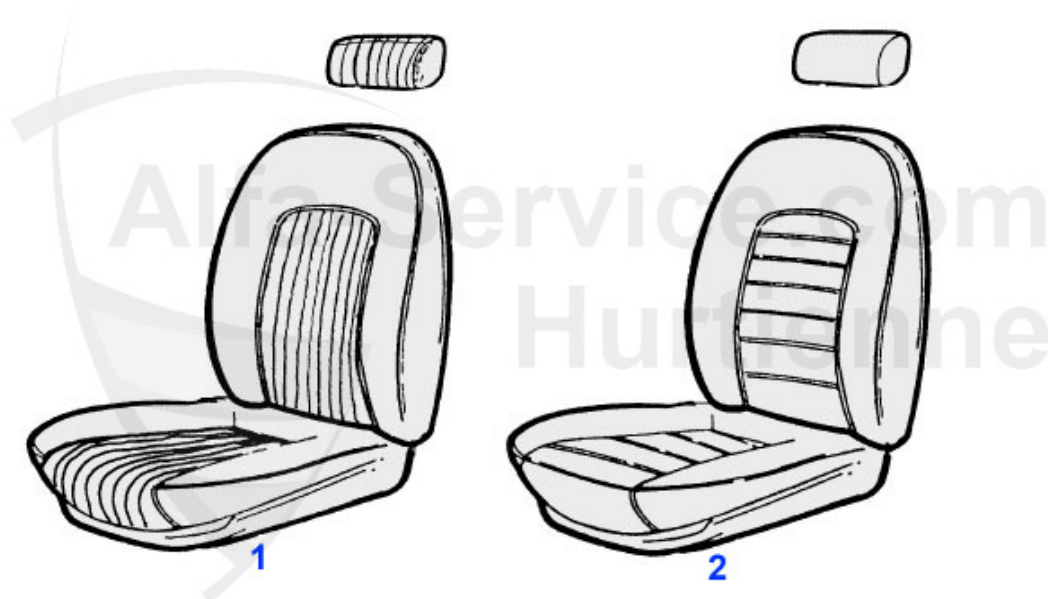

Spider (105/115) > INTERIOR PARTS > SEATS > SEAT COVERS 1966-89

1	20 317 3 0	SEAT COVER bordeaux/longitudinal seam - FASTBACK 70-77	229.00 EUR
1	20 315 3 0	SEAT COVER bordeaux/sep. back panel ROUNDTAIL	215.00 EUR
1	20 314 3 0	SEAT COVER black/sep. back panel - ROUNDTAIL	215.00 EUR
1	20 202 3 0	SEAT COVER black with sewed back panel SPIDER 66-69	215.00 EUR
1	20 316 3 0	SEAT COVER RED BOURDEAUX WITH SEWED BACK PANEL SPIDER 1966-69	195.01 EUR
1	20 069 3 0	SEAT COVER black/longitudinal seam SPIDER 70-77	199.00 EUR
2	20 204 3 0	SEAT COVER BLACK WITH RED SEAM SPIDER 2000 1987-89, IMITATION LEATHER	235.00 EUR
2	20 419 3 0	SEAT COVER SPIDER QV SKAY GREY RED STITCHES INCL. HEADRESTS	269.00 EUR
2	20 203 3 0	SEAT COVER black/transverse seam 25 cm rest - SPIDER 2000 1983-86	195.01 EUR
2	20 068 3 0	SEAT COVER BLACK LEATHER SPIDER 1978-82	730.01 EUR
2	20 068 3 0	UBASE SEAT COVER ONLY SPIDER 78-85, BLACK IMITATION LEATHER(SKAY) CROSS-SEAM (TRANSVERSE)	89.00 EUR
2	20 205 3 0	SEAT COVER black/transverse seam - 83-86	***
2	20 068 3 0	SEAT COVER black/transverse seam SPIDER 78-82	220.00 EUR
2	20 318 3 0	SEAT COVER beige/transverse seam 16 cm wide head restraint - SPIDER 78-86	204.68 EUR
2	20 403 3 0	SEAT COVER DARK RED 28 cm HEAD REST SPIDER 2000 1983-86, 1600 1983-89	169.27 EUR
2	20 402 3 0	Sitzbezug Spider 78-86 dunkelrot 16 cm breite Kopfstütze	169.27 EUR
2	20 325 3 0	SEAT COVER dark blue 28 cm head rest, Spider 2000 1983-86, 1600 1983-89	229.00 EUR
2	20 324 3 0	SEAT COVER hazelnut 28 cm head rest Spider 2000 1983-86, 1600 1983-89	226.00 EUR
2	20 323 3 0	SEAT COVER bordeaux/transverse seam 28 cm head rest, SPIDER 2000 1983-86 1600 1983-89	225.01 EUR
2	20 322 3 0	SEAT COVER beige/transverse seam 28 cm head rest - SPIDER 2000 1983-86, 1600 1983-89	171.32 EUR
2	20 321 3 0	SEAT COVER dark blue/transverse seam 16 cm wide head restraint - SPIDER 78-86	169.27 EUR