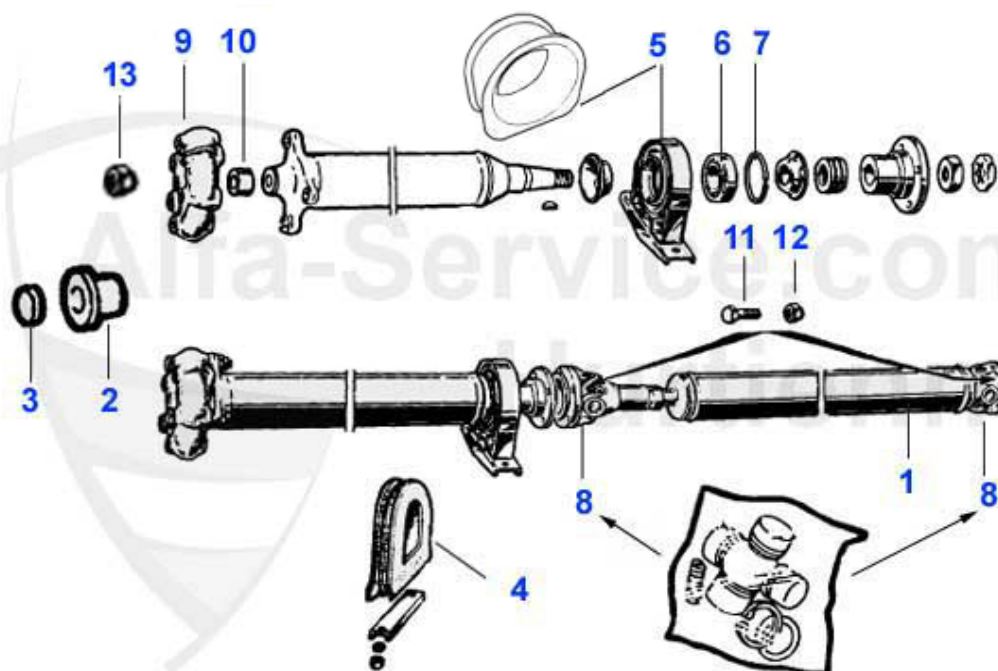

Spider (105/115) > ACTUATION > PROPSHAFT

1	05 200 3 0	REAR DRIVESHAFT SPIDER,HD SLIDE 9mm HOLE, NEW PART NO DEPOSIT	279.00 EUR
1	05 017 3 0	DRIVE HALF SHAFT (EXCHANGE PART) rounded stern 1.6 L 66 - 67 100 EURO deposit	173.50 EUR
2	05 016 0 0	BUSHING FOR FRONT DRIVE SHAFT	42.00 EUR
3	05 015 0 0	PRESSURE PIECE - bushing drive shaft	6.50 EUR
4	05 005 0 0	CENTER BEARING RUBBER 1963-68	23.00 EUR
5	05 024 0 0	1300-2000 PROPSHAFT MOUNT REINFORCED 80 SHORE, INCL. BEARING	82.49 EUR
5	05 027 0 0	ALLUMINIUM PROPSHAFT MOUNT 1300-1600 1. SERIES MECHANICAL CLUTCH	79.00 EUR
5	05 008 0 0	1300-2000 PROPSHAFT MOUNT INCL. BEARING	67.90 EUR
5	05 002 0 0	1300-2000 PROPSHAFT MOUNT	47.01 EUR
5	05 022 0 0	PROPSHAFT CENTER SUPPORT Heavy Duty, 80 shore	62.50 EUR
6	05 003 0 0	BALL BEARING FOR PROPSHAFT MOUNT	17.50 EUR
7	05 012 0 0	SAFETY RING	3.00 EUR
8	05 001 0 0	UNIVERSAL JOINT 1966 - 93 (24 x 63,10)	34.00 EUR
8	05 019 0 0	UNIVERSAL JOINT 64 - 66 (23,84 x 61,30)	46.51 EUR
9	05 004 5 0	PROP SHAFT COUPLING HEAVY DUTY 70 SHORE	69.00 EUR
9	HD06907	OE. 60536907 FLEX DISC Spider '90 AUTOMATIC TRANSMISSION	148.80 EUR
9	05 004 0 0	FRONT PROPSHAFT COUPLING PIRELLI	69.00 EUR
9	05 004 0 R	FRONT PROPSHAFT COUPLING RACING	59.00 EUR
10	05 014 0 0	RUBBER BUMP TRANSMISSION/DRIVESHAFT FRONT	5.11 EUR
11	05 020 0 0	SCREW DRIVE SHAFT 9 mm	4.11 EUR
12	05 021 0 0	NUT DRIVE SHAFT 9 mm	2.20 EUR
13	05 026 0 0	STOP NUT FOR PROPSHAFT COUPLING	1.59 EUR