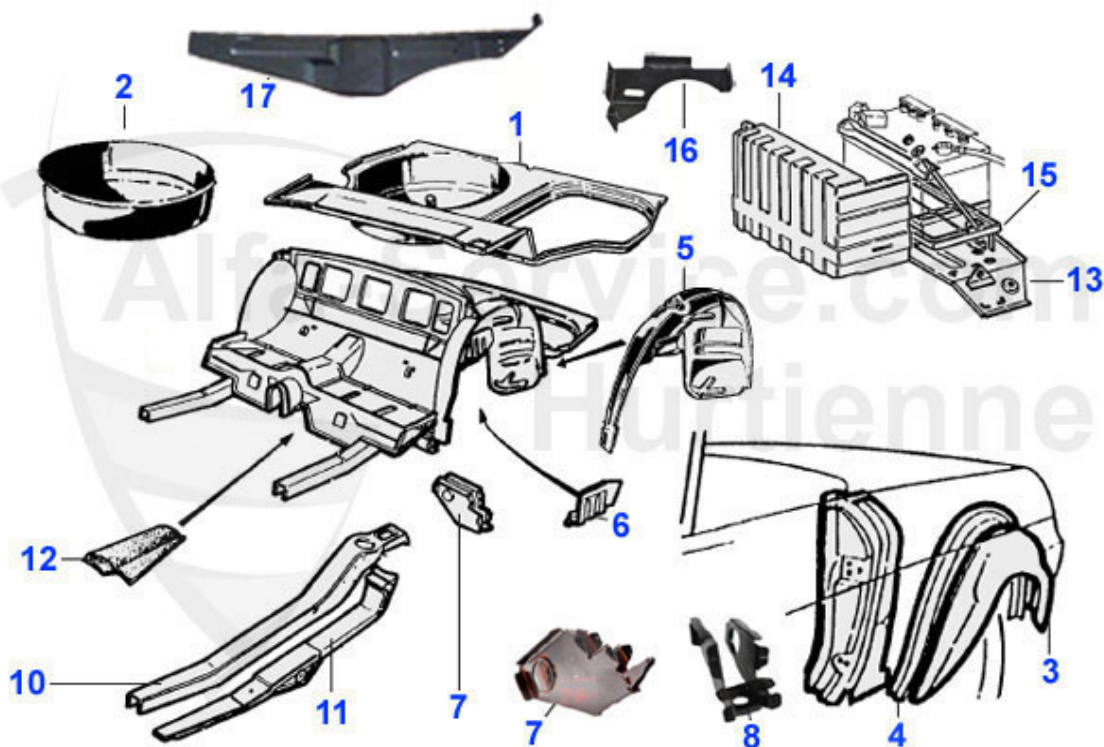

Spider (105/115) > BODY PARTS > PANELS > 1983-89 > REAR 1

1	15 410 3 0	BOOTFLOOR FOR SPIDER 70-93	375.00 EUR
2	15 018 0 0	SPARE WHEEL WELL	129.00 EUR
3	15 284 3 2	OUTER WHEEL HOUSE right - SPIDER 1990-93, ADAPTABLE FOR EARLIER MODELS	189.00 EUR
3	15 284 3 1	OUTER WHEEL HOUSE left - Spider 1990-93, ADAPTABLE FOR EARLIER MODELS	189.00 EUR
4	15 096 3 2	WHEEL HOUSE FILLET right - SPIDER NEEDS TO BE MODIFIED	***
4	15 096 3 1	WHEEL HOUSE FILLET left - SPIDER	***
5	15 097 3 2	INNER WHEEL HOUSE right - SPIDER	***
5	15 097 3 1	INNER WHEEL HOUSE left - SPIDER	***
6	15 169 3 1	REINFORCING PANEL - LIMIT STRAPS - H-AXLE LEFT	42.90 EUR
6	15 169 3 2	REINFORCING PANEL - LIMIT STRAPS - H-AXLE RIGHT	42.90 EUR
7	15 078 3 1	REAR JACKING POINT LEFT SPIDER 66-85, GIULIA	46.95 EUR
7	15 078 3 2	REAR JACKING POINT RIGHT SPIDER 66-85, GIULIA	46.95 EUR
8	15 079 3 2	REAR JACKENING POINT right - beg. from 83	55.00 EUR
8	15 079 3 1	REAR JACKENING POINT left, beg. from 83	55.00 EUR
10	15 083 3 2	SIDE MEMBER rear, right	***
10	15 083 3 1	SIDE MEMBER rear, left	***
12	15 086 3 0	MIDDLE EXHAUST HEAT PROT. PLATE	59.45 EUR
13	15 254 3 0	BATTERY RETAINING PANEL - FUEL INJECTION ENGINE MODEL	***
14	16 125 0 0	BATTERY CASING IN TRUNK	***
15	16 124 0 0	PLASTIC PAN FOR BATTERY (engine with fuel injection)	***
16	15 423 0 0	HOLDING PLATE REAR SILENCER UNDER BOOTFLOOR GT/GIULIA/SPIDER/ZAGATO	15.01 EUR
17	15 424 0 0	STRENGTHENING PLATE UNDER BOOTFLOOR GIULIA/GT/GTV/SPIDER/ZAGATO	47.50 EUR