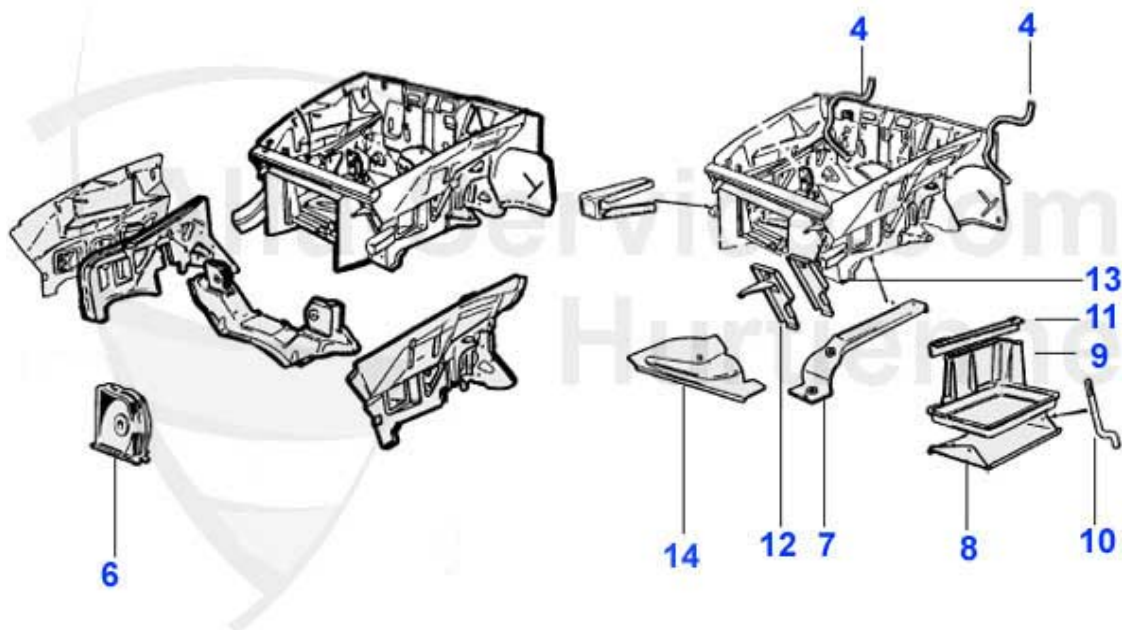

Spider (105/115) > BODY PARTS > PANELS > 1983-89 > FRONT 3

4	18 116 3 0	WATER DRAIN HOSE SPIDER 1990-93	19.50 EUR
6	15 068 3 0	TOP ARM ATTACHMENT	67.00 EUR
7	15 155 3 2	CONNECTING PANEL - chassis leg, right	33.50 EUR
7	15 155 3 1	CONNECTING PANEL - chassis leg, left	33.50 EUR
8	15 069 3 0	BATTERY HOLDING PANEL	54.00 EUR
9	14 025 0 0	PLASTIC PAN FOR BATTERY	37.60 EUR
10	14 026 0 0	THREADED ROD FOR HOLDING ANGLE	8.50 EUR
11	14 027 0 0	HOLDING ANGLE BATTERY	17.01 EUR
12	15 064 3 1	FRONT COVER PANEL left	39.00 EUR
12	15 064 3 2	FRONT COVER PANEL right	39.00 EUR
13	15 065 3 2	REAR COVER PANEL right	25.00 EUR
13	15 065 3 1	REAR COVER PANEL left	25.00 EUR
14	15 154 3 1	CONNECTING PANEL - ENGINE SIDE PANEL LEFT	79.00 EUR
14	15 154 3 2	CONNECTING PANEL - ENGINE SIDE PANEL RIGHT	79.00 EUR