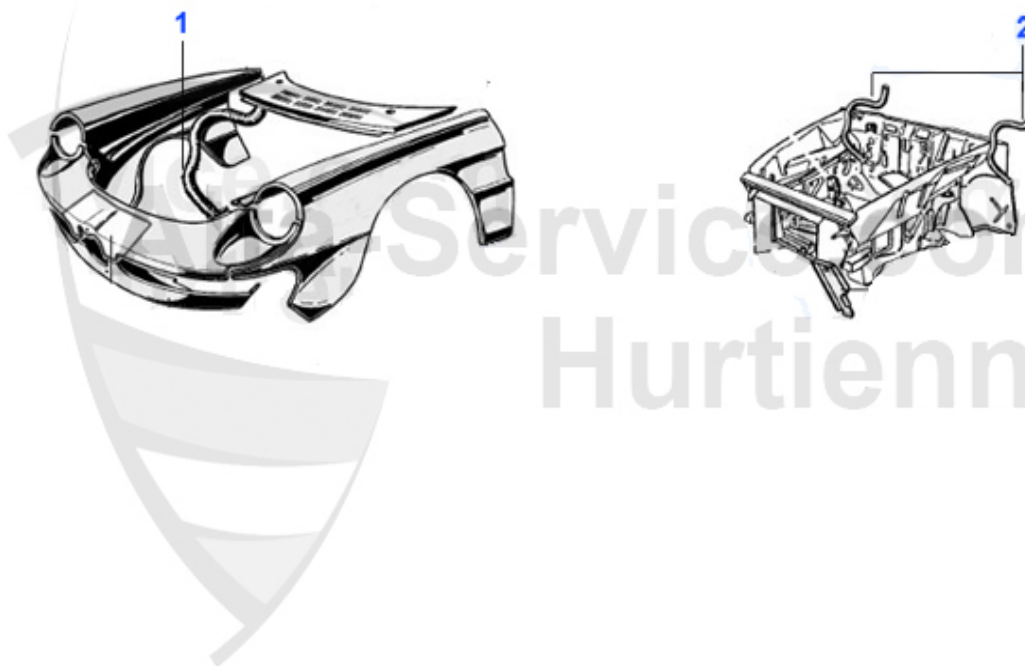

Spider (105/115) > HEATER/VENTILATION > WATER DRAIN

1 18 150 0 0 COWL DRAIN

19.90 EUR

2 18 116 3 0 WATER DRAIN HOSE SPIDER 1990-93

19.50 EUR