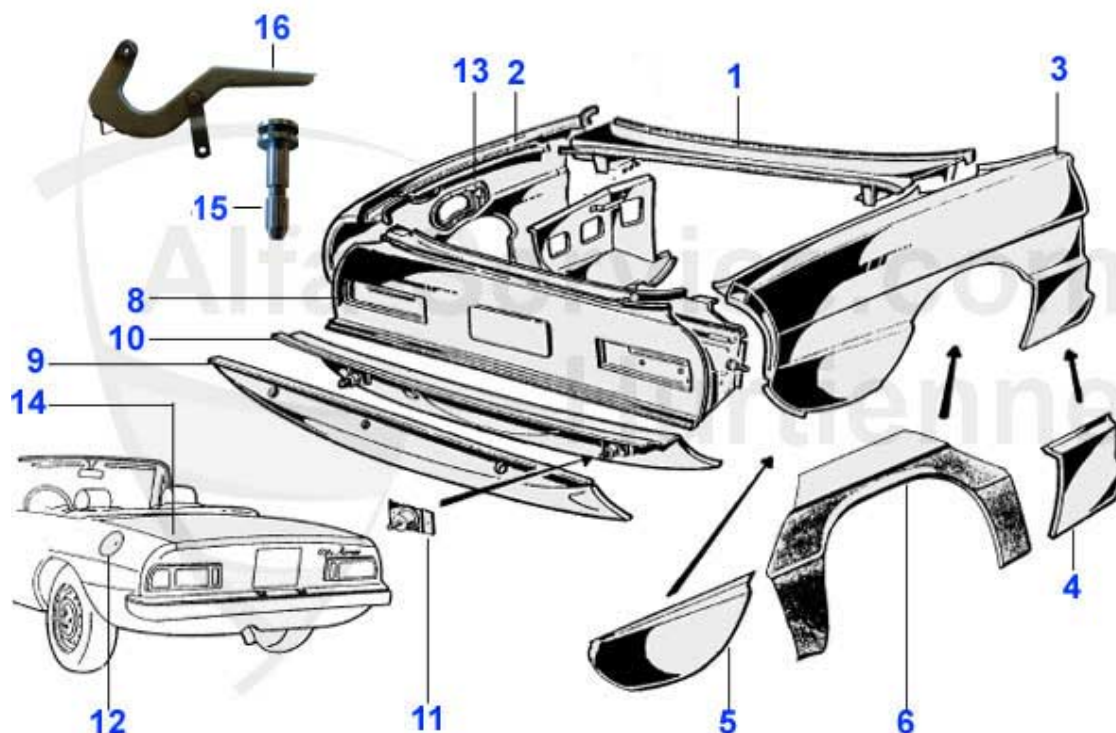

Spider (105/115) > BODY PARTS > PANELS > 1970-82 > REAR 2

1	15 145 3 0	TOP HOOD ATTACHMENT PANEL 70-93 without studs	269.00 EUR
2	15 088 3 1	REAR FENDER left - SPIDER 1970-82	649.00 EUR
3	15 088 3 2	REAR FENDER right - SPIDER beg. from 1982	649.00 EUR
4	15 135 3 1	REAR WING REPAIR LEFT, IN FRONT OF WHEEL	57.00 EUR
4	15 135 3 2	REAR WING REPAIR RIGHT, IN FRONT OF WHEEL	57.00 EUR
5	15 136 3 2	REAR WING REPAIR RIGHT- BEHIND WHEEL	45.01 EUR
5	15 136 3 1	REAR WING REPAIR LEFT-BEHIND WHEEL	45.01 EUR
6	15 092 3 1	REAR WHEEL ARCH PANEL left - SPIDER	49.00 EUR
6	15 092 3 2	REAR WHEEL ARCH PANEL right - SPIDER	49.00 EUR
8	15 099 3 0	REAR PANEL SPIDER 70-82	379.00 EUR
9	15 100 3 0	LOWER OUTER REAR PANEL - SPIDER 70-82	103.99 EUR
10	15 104 3 0	LOWER INNER REAR PANEL - SPIDER 70-82	95.00 EUR
11	15 102 3 0	REAR BUMPER HOLDER - SPIDER 70-82	29.50 EUR
12	15 091 3 1	FUEL DOOR- SPIDER	***
13	15 090 3 1	FUEL CAP REINFORCEMENT - SPIDER	***
14	15 103 3 0	BOOT LID - SPIDER 70-82	590.00 EUR
15	15 421 3 0	Scharnierbolzen Heckdeckel Spider	8.00 EUR
16	15 420 3 1	Heckklappenscharnier links Spider	95.00 EUR
16	15 420 3 2	Heckklappenscharnier rechts Spider	95.00 EUR