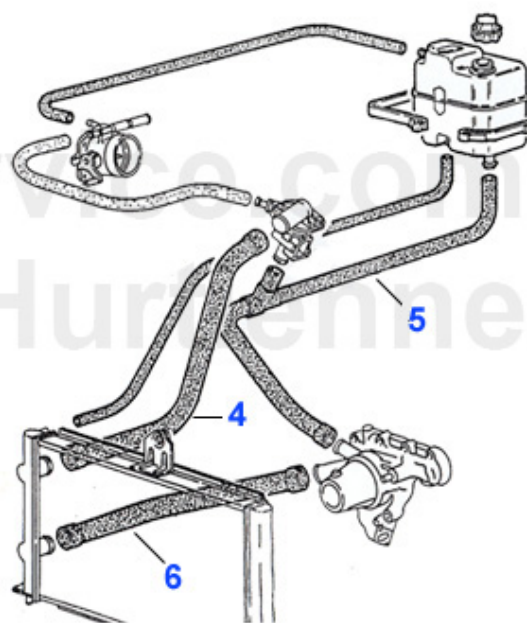

Ausführung elektrischer Lüfter
ELECTRICAL FAN VERSION

1	08 076 0 0	UPPER RADIATOR HOSE SPIDER IE 1989 US VERSION	27.80 EUR
1	08 050 3 0	UPPER RADIATOR HOSE 87-89 engine with fuel injection no thermo-electr. fan	26.39 EUR
2	08 051 3 0	RADIATOR-HOSE THERMOSTAT-WAPU SPIDER ENGINE WITH FUEL INJECTION NO THERMO-ELECTRIC FAN	24.00 EUR
3	08 063 0 0	Lower radiator hose Spider / GTV IE Spica	42.49 EUR
3	08 018 0 0	LOWER RADIATOR HOSE - 2nd series	15.01 EUR
4	08 041 0 0	TOP RADIATOR HOSE SPIDER 88 - 93 engine with fuel injection thermo-electr. fan	23.00 EUR
5	08 038 0 0	RADIATOR-HOSE WATER PUMP HERMOSTAT-PRESSURE TANK SPIDER thermo-electr. fan	59.50 EUR
6	08 040 0 0	LOWER RADIATOR HOSE, SPIDER 1990-93 INJECTION WITH ELECTICAL FAN	28.50 EUR
6	08 058 3 0	RADIATOR-HOSE RADIATOR- AND WATER PUMP	27.50 EUR
6	08 059 3 0	LOWER RADIATOR HOSE with air condition 88-93	27.50 EUR