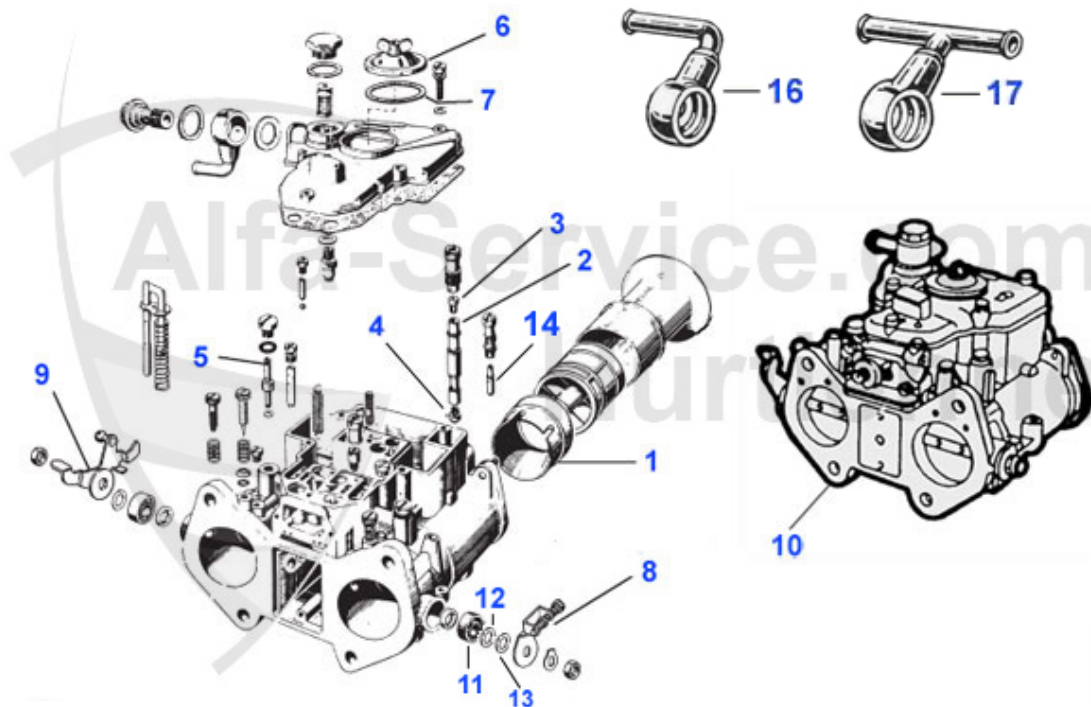

Spider (105/115) > FUEL SYSTEM > CARBURATOR > CARBURETTORS AND PARTS

15	03 178 0 0	FLOAT GAUGE FPR WEBER CARBURATOR, ORIGINAL PART	***
16	03 318 0 0	FUEL CONNECTOR (SINGLE), CURVED VERSION, ZINC COATED	31.50 EUR
17	03 311 0 0	LATERAL FUEL CONNECTOR (DOUBLE), STRAIGHT VERSION, ZINC COATED	31.50 EUR