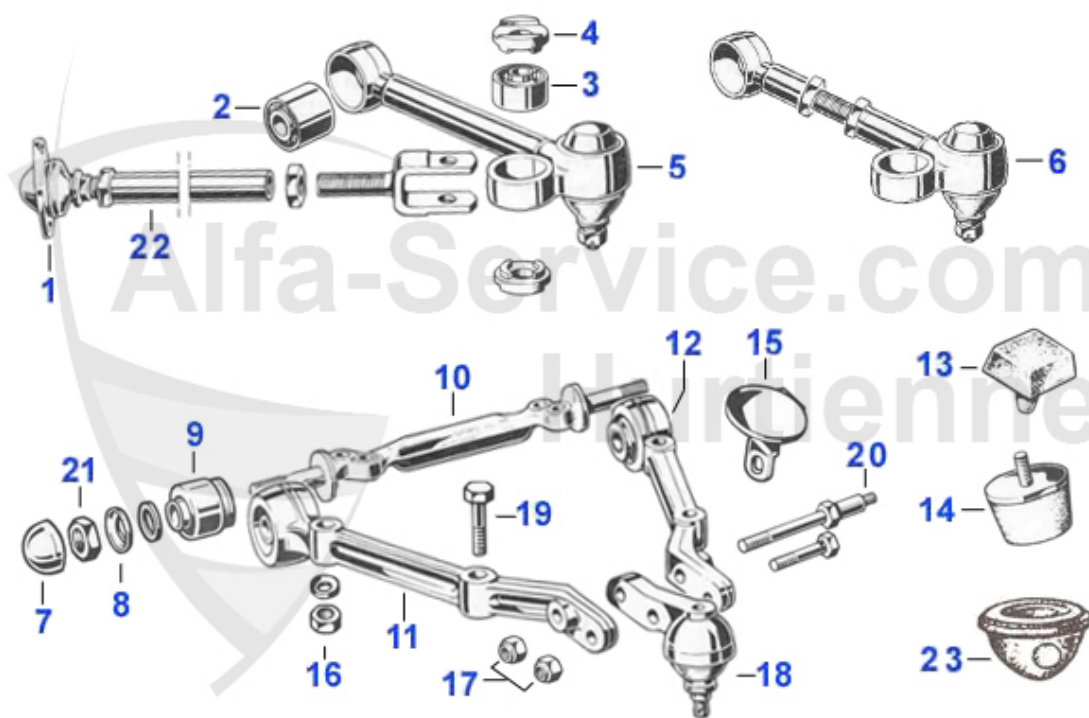

Spider (105/115) > SUSPENSION > FRONT > ARMS/BUSHINGS

1	12 022 0 0	CASTOR ARM BALL JOINT	33.90 EUR
2	12 020 0 0	INNER BUSH FOR TOP ARM	13.30 EUR
2	12 203 0 0	POWERFLEX BUSHING UPPER SUSPENSION ARM (MOTOR SIDE)	31.00 EUR
3	12 202 0 0	POWERFLEX SIDE BUSHING UPPER SUSPENSION ARM-TIE BAR	18.00 EUR
3	03 064 0 0	BUSHING F. TOP SUSPENSION ARM 20mm	7.90 EUR
3	12 021 0 0	CASTOR ARM BUSH TEFLON 23 mm	10.90 EUR
4	12 046 0 0	PLASTIC CAP CASTOR ARM BUSH	3.61 EUR
5	12 019 0 1	TOP SUSPENSION ARM FRAP, left incl. bushings, -Made in Italy-	109.00 EUR
5	12 019 0 2	TOP SUSPENSION ARM FRAP, right incl. bushings, -Made in Italy-	109.00 EUR
6	12 165 0 1	TOP SUSPENSION ARM left adjustable incl. bushings, -Made in Italy-	158.00 EUR
6	12 165 0 2	TOP SUSPENSION ARM right adjustable incl. bushings, -Made in Italy-	158.00 EUR
7	12 068 0 0	LOWER CONTROL ARM CAP	5.00 EUR
8	12 115 0 0	TAB WASHER BOTTOM WHISHBONE BUSH (OE. 60516536)	4.90 EUR
9	12 024 0 0	BOTTOM WISHBONE BUSH OE60516530	39.50 EUR
10	12 112 0 0	BOTTOM WHISHBONE	82.06 EUR
11	12 117 0 0	FRONT WISHBONE ARM (OE. 60516532)	***
12	12 118 0 0	REAR WHISHBONE ARM (OE. 60516655)	***
13	12 026 0 0	UPPER BUMP STOP	8.50 EUR
14	12 058 0 0	LOWER BUMPSTOP	16.51 EUR
15	12 119 0 1	BUMP STOP PLATE LEFT	***
15	12 119 0 2	BUMP STOP PLATE RIGHT	***
16	12 121 0 0	NUT SPRING PAN SCREW	1.95 EUR
17	12 124 0 0	NUT BOTTOM BALL JOINT SCREW	1.59 EUR
18	12 023 0 0	BOTTOM BALL JOINT 64-93	35.00 EUR
19	12 120 0 0	SCREW FOR SPRING PLATE	3.50 EUR
20	12 122 0 0	BOLT SHOCK ABSORBER	24.99 EUR
21	12 116 0 0	NUT BOTTOM WHISHBONE BUSH	4.50 EUR
22	12 011 0 0	TIE ROD BAR 105 MODELS	34.90 EUR
23	12 052 0 0	FRONT UPPER RUBBER STOP KIT 1. SERIES	52.50 EUR