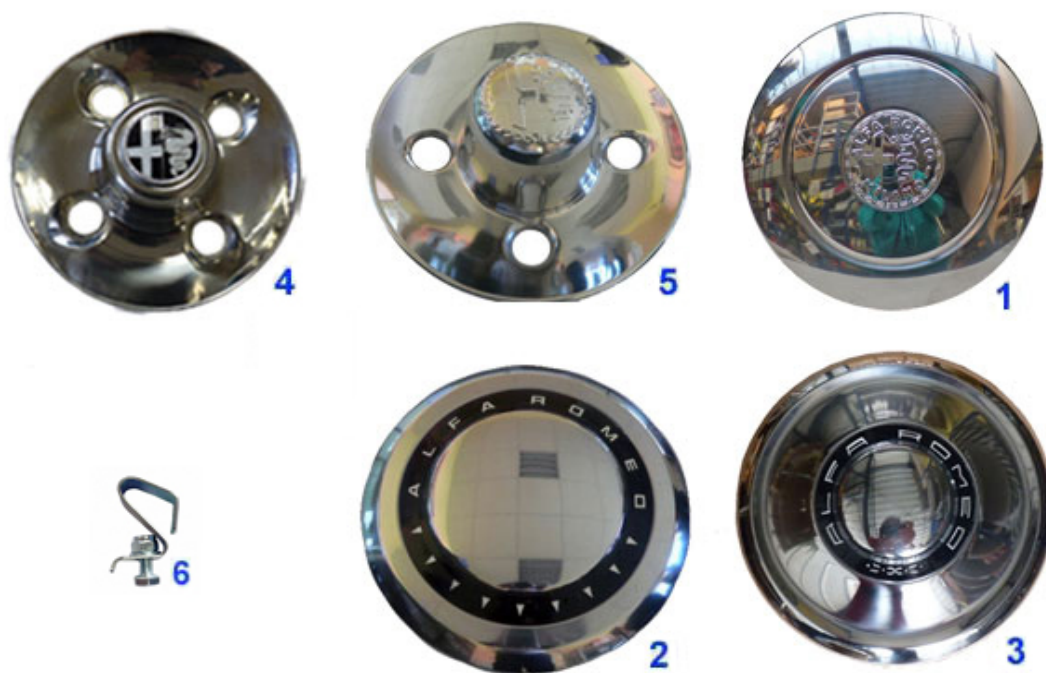

Spider (105/115) > SUSPENSION > HUB CAPS

1	19 109 0 0	HUB CAP WITH STAMPED EMBLEM	52.00 EUR
2	19 019 0 0	HUB CAP - BIG PRINTING	49.00 EUR
3	19 110 0 0	HUB CAP - SMALL PRINTING 1st SERIES	49.00 EUR
4	19 020 0 0	HUB CAP - 2nd series - plastic emblem	49.00 EUR
5	19 118 0 0	HUB CAP small, stamped emblem	39.00 EUR
6	19 200 0 0	HUBCAP CLAMP 105 1.SERIES AND 101	4.95 EUR