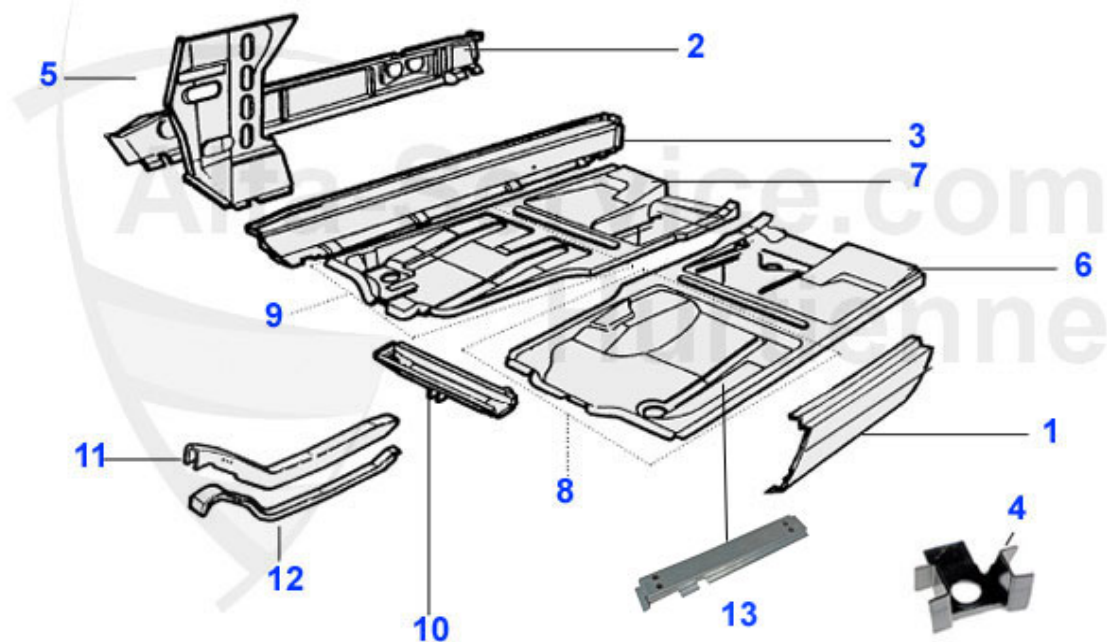

1	15 070 3 1	OUTER SILL left - SPIDER	59.50 EUR
1	15 070 3 2	OUTER SILL right - SPIDER	59.50 EUR
2	15 073 3 1	MIDDLE SILL left - SPIDER	183.00 EUR
2	15 073 3 2	MIDDLE SILL right - SPIDER	183.00 EUR
3	15 076 3 2	INNER SILL right - Spider	229.00 EUR
3	15 076 3 1	INNER SILL left - SPIDER	229.00 EUR
4	15 131 3 0	Front jacking point Spider (115)	25.00 EUR
5	15 074 3 2	PANEL BETWEEN MIDDLE- AND INNER SILL right - SPIDER	99.00 EUR
5	15 074 3 1	PANEL BETWEEN MIDDLE- AND INNER SILL left - SPIDER	99.00 EUR
6	15 080 3 1	FLOOR PANEL left SPIDER 1970>	175.00 EUR
7	15 080 3 2	FLOOR PANEL right SPIDER beg. from 70	175.00 EUR
8	15 263 3 1	REAR LEFT FLOOR PANEL SPIDER 70-93	189.00 EUR
8	15 201 2 1	FLOOR PANEL front, left - hanging pedals	181.50 EUR
9	15 201 2 2	FLOOR PANEL, front, right	181.50 EUR
9	15 263 3 2	REAR RIGHT FLOOR PANEL SPIDER 70-93	189.00 EUR
10	15 159 0 2	CROSS MEMBER, RIGHT - FLOOR PANEL	139.00 EUR
10	15 159 0 1	CROSS MEMBER LEFT - FLOOR PANEL	139.00 EUR
11	15 081 3 2	SIDE MEMBER, FRONT, RIGHT, ALL MODELS	145.00 EUR
11	15 081 3 1	SIDE MEMBER, FRONT, LEFT, ONLY FOR HANGING PEDALS	145.00 EUR
12	15 082 3 2	COVER FOR SIDE MEMBER, FRONT, RIGHT	109.00 EUR
12	15 082 3 1	COVER FOR SIDE MEMBER, FRONT, LEFT	109.00 EUR
13	15 317 3 0	SEAT RAIL SUPPORT SPIDER LEFT OR RIGHT	55.00 EUR