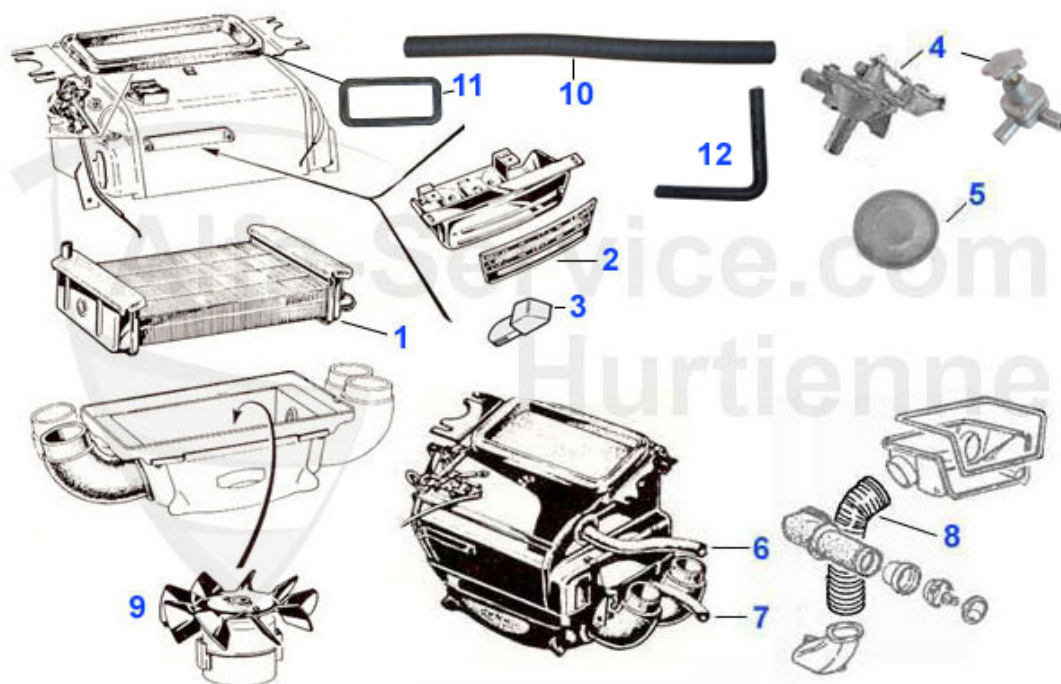

Spider (105/115) > HEATER/VENTILATION > HEATER 1st SERIES

1	08 069 0 0	HEATER MATRIX 1. SERIES NEW PART!	230.00 EUR
2	19 129 3 0	FINISHER FOR HEATER OPERATION roundtail 1600	89.00 EUR
3	20 129 0 0	PLASTIC CAP FOR HEATER LEVER black (original)	4.50 EUR
3	19 162 0 0	PLASTIC CAP FOR HEATER LEVER CHROMED 63-86	9.50 EUR
4	08 012 0 0	HEATER VALVE 1st series aluminium housing	55.00 EUR
4	08 075 0 0	HEATER VALVE SERIES 101	***
5	08 030 0 0	MEMBRANE FOR HEATER VALVE 1st series	8.75 EUR
6	08 048 0 0	HEATER HOSE (1st series)	16.90 EUR
7	08 023 0 0	HOSE HEATER-WATER PUMP	13.85 EUR
8	08 074 0 0	TUBE f. HEATING SYSTEM UNIVERSAL 57.2 mm x 180 cm	***
9	14 033 0 0	BLOWER MOTOR 1. SERIES SPIDER,GIULIA AND GT WITH FAN BLADE	99.00 EUR
10	08 083 0 5	PAPER AIR HOSE 45mm, 1 METER for GT AND SPIDER 1.SERIES AND ALL GIULIA MODELS	15.01 EUR
11	08 091 0 0	HEATER BOX SEAL Giulia,GT,Spider	39.98 EUR
12	08 094 0 0	RADIATOR HOSE HEATER VALVE/HEAT EXCHANGER 1.SERIES (ADJUST LENGTH)	12.50 EUR