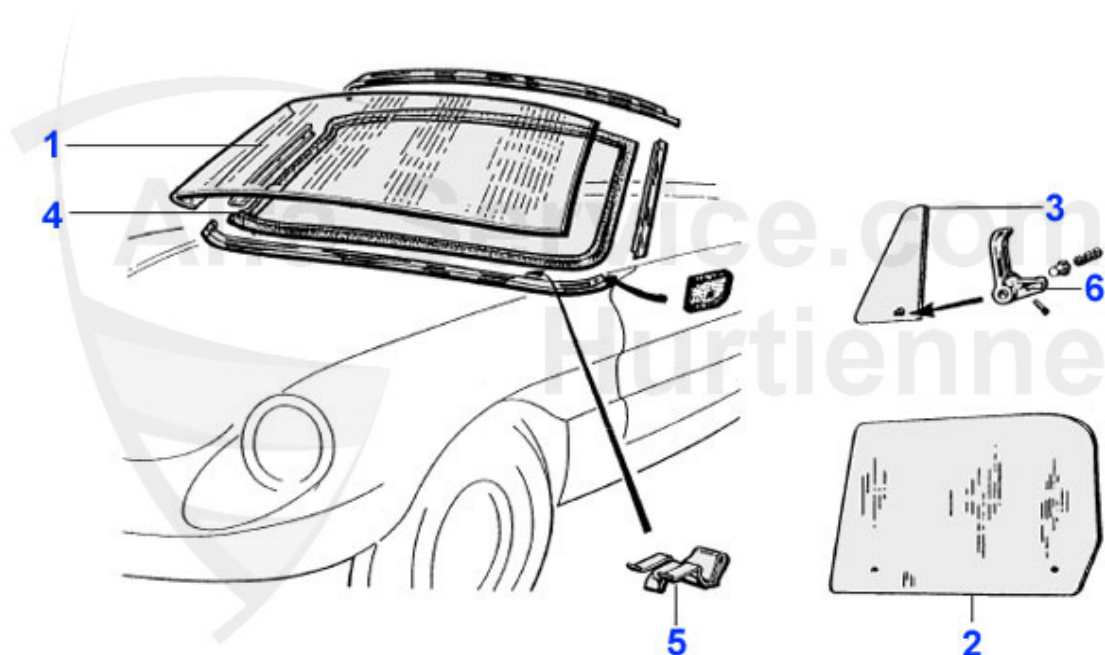

Spider (105/115) > BODY PARTS > SCREENS/SEALS

1	17 010 3 0	FRONT SCREEN CLEAR - SPIDER	375.00 EUR
1	17 011 3 0	FRONT SCREEN clear - ROUNDTAIL	375.50 EUR
1	17 012 3 0	FRONT SCREEN green - SPIDER	379.00 EUR
1	17 014 3 0	FRONT SCREEN coloured - ROUNDTAIL	***
1	17 025 3 0	FRONT SCREEN green/green - SPIDER	389.00 EUR
1	17 024 3 0	FRONT SCREEN coloured/bronze with aerial	449.00 EUR
2	17 031 3 0	WINDOW CRANK bronze - SPIDER beg. from 70	99.00 EUR
2	17 027 3 0	WINDOW CRANK green - SPIDER	99.00 EUR
2	17 016 3 0	WINDOW CRANK - ROUNDTAIL SPIDER	129.00 EUR
2	17 015 3 0	DOOR GLASS 70-93	95.00 EUR
3	17 032 3 1	QUARTER WINDOW coloured/bronze/left - SPIDER beg. from 70	105.01 EUR
3	17 032 3 2	QUARTER WINDOW bronze/right - SPIDER beg. from 70	105.01 EUR
3	17 026 3 2	QUARTER WINDOW coloured/right/green - SPIDER	105.01 EUR
3	17 026 3 1	QUARTER WINDOW coloured - SPIDER	***
3	17 018 3 2	QUARTER WINDOW rotatable/right-FASTBACK	***
3	17 018 3 1	QUARTER WINDOW rotatable/left - FASTBACK	***
3	17 017 3 0	QUARTER WINDOW clear/standing firm - SPIDER 70-93	89.00 EUR
4	18 029 3 0	FRONT SCREEN RUBBER SEAL SPIDER 70-93	69.00 EUR
4	18 030 3 0	FRONT SCREEN RUBBER SEAL - ROUNDTAIL	159.00 EUR
5	19 082 3 0	CLIP FOR CHROME TRIM (7 pcs.for each car)	3.50 EUR
6	19 060 0 1	LOCKING LEVER - QUARTER WINDOW left SPIDER / GIULIA	59.00 EUR
6	19 060 0 2	LOCKING LEVER - QUARTER WINDOW right SPIDER / GIULIA	59.00 EUR