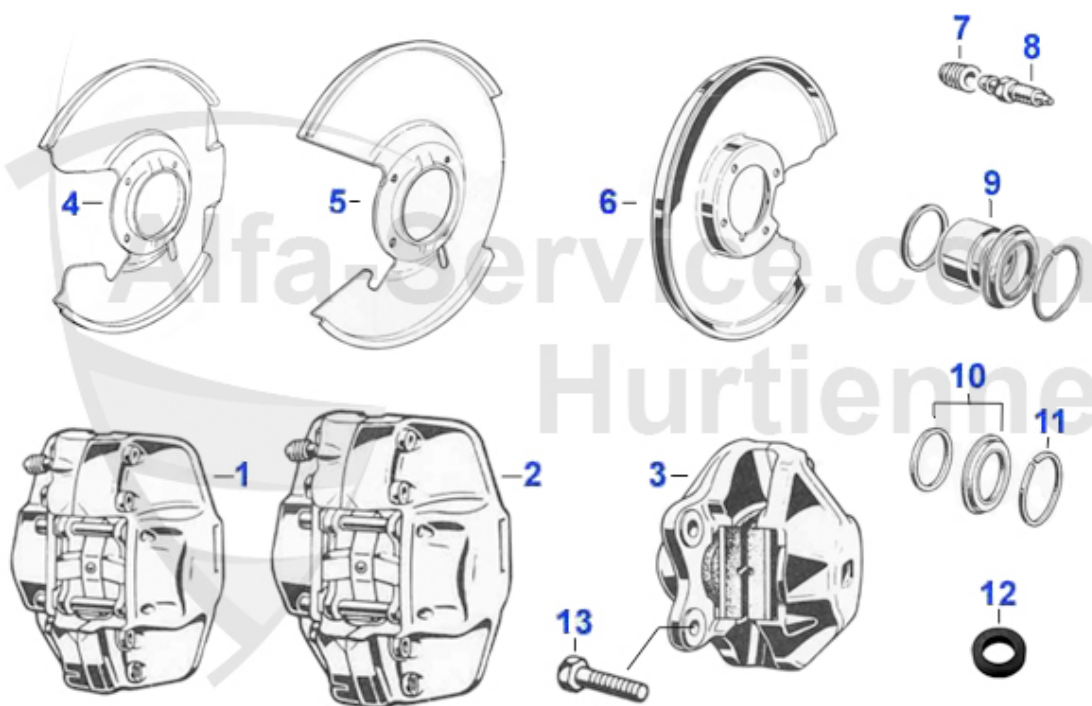

Spider (105/115) > BRAKES > BRAKE HYDRAULIC > BRAKE CALIPPERS

12	13 135 0 0	SEAL RING BETWEEN BRAKE CALIPPERS, REQUIRED PIECES: 2	2.20 EUR
13	13 014 0 0	SCREW FOR BRAKE CALIPPER REAR ATE M10X1,25	2.50 EUR