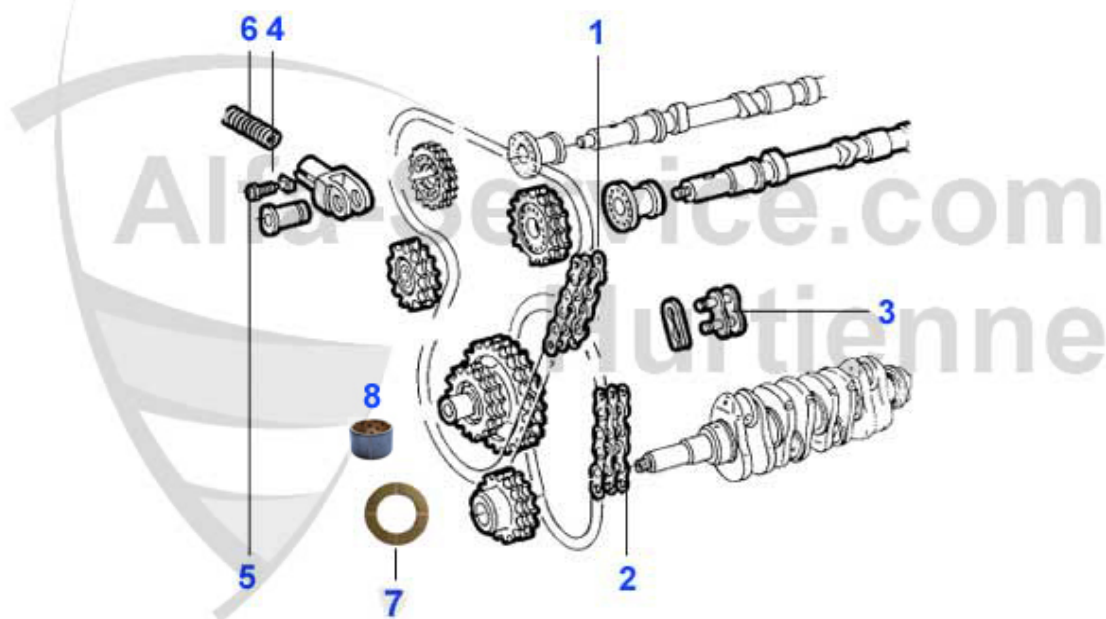

Spider (105/115) > ENGINE > TIMING CHAINS

1	03 046 0 0 I	TIMING CHAIN IWIS LONG 1750-2000 INCL. MASTER LINK	79.90 EUR
1	03 046 0 0	TIMING CHAIN 1750-2000 LONG INCL. MASTER LINK	39.50 EUR
1	03 249 0 0	TIMING CHAIN 1600 LONG INCL. MASTER LINK	37.50 EUR
1	03 248 0 0	TIMING CHAIN 1300 LONG INCL. MASTER LINK	35.00 EUR
1	03 248 0 0 I	TIMING CHAIN IWIS 1300 LONG INCL. MASTER LINK	85.00 EUR
1	03 249 0 0 I	TIMING CHAIN IWIS 1600 LONG INCL. MASTER LINK	79.00 EUR
2	03 047 0 0	TIMING CHAIN 1300-2000 SHORT ENDLESS	21.00 EUR
2	03 047 0 0 I	TIMING CHAIN IWIS 1300-2000 SHORT ENDLESS	48.00 EUR
3	03 048 0 0	MASTER LINK	3.40 EUR
4	03 100 0 0	LOCK PLATE CHAIN TENSIONER	4.50 EUR
5	03 101 0 0	SCREW FOR TRACK TENSIONER	6.50 EUR
6	03 120 0 0	TIMING CHAIN TENSIONER SPRING	6.95 EUR
7	03 085 0 0	THRUST WASHER SPROCKET WHEEL 1300-2000 OE 60539809	4.50 EUR
8	03 118 0 0	BUSHING IN ENGINE BLOCK FOR SPROCKET WHEEL 1300/1600/1750 NOT FOR 2000 (17.5mm) Attention! Has to be honed!	15.90 EUR
8	03 124 0 0	BUSHING IN ENGINE BLOCK FOR SPROCKET WHEEL 2000cc (14.5mm) Attention! Has to be honed!	15.90 EUR