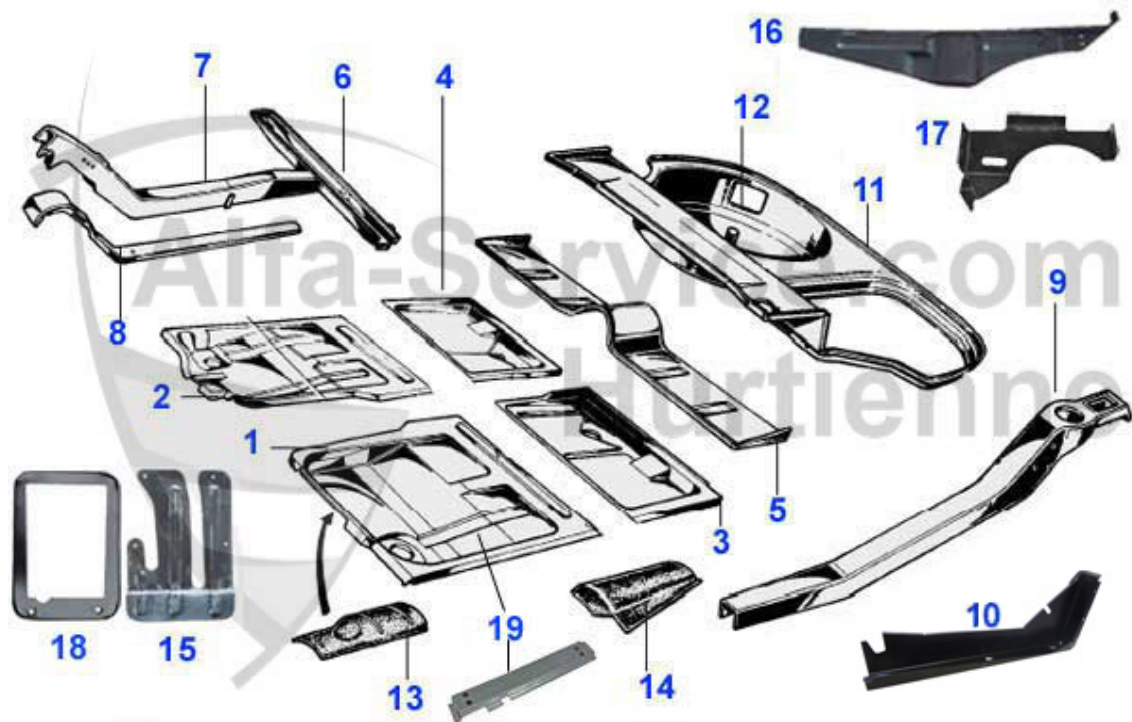

Spider (105/115) > BODY PARTS > PANELS > 1966-69 > FLOORPANELS

1	15 229 0 1	FLOOR PANEL, FRONT, LEFT - STANDING PEDALS 1st SERIES, ALSO FOR GT AND GIULIA 2. SERIES RHD	189.00 EUR
2	15 201 2 2	FLOOR PANEL, front, right	181.50 EUR
3	15 242 3 1	FLOOR PANEL rear left ROUNDTAIL	222.99 EUR
4	15 242 3 2	FLOOR PANEL rear, right - ROUNDTAIL	222.99 EUR
5	15 162 3 0	FLOOR PANEL under bench - ROUNDTAIL	***
6	15 159 0 2	CROSS MEMBER, RIGHT - FLOOR PANEL	139.00 EUR
6	15 159 0 1	CROSS MEMBER LEFT - FLOOR PANEL	139.00 EUR
7	15 081 3 2	SIDE MEMBER, FRONT, RIGHT, ALL MODELS	145.00 EUR
7	15 081 3 1	SIDE MEMBER, FRONT, LEFT, ONLY FOR HANGING PEDALS	145.00 EUR
8	15 082 3 1	COVER FOR SIDE MEMBER, FRONT, LEFT	109.00 EUR
8	15 082 3 2	COVER FOR SIDE MEMBER, FRONT, RIGHT	109.00 EUR
9	15 083 3 2	SIDE MEMBER rear, right	***
9	15 083 3 1	SIDE MEMBER rear, left	***
10	15 425 0 0	CLUTCH MASTER CYLINDER COVER STANDING PEDAL GIULIA/GT-BERTONE/SPIDER	69.00 EUR
11	15 412 3 0	BOOTFLOOR FOR ROUNDTAIL SPIDER 66-69	359.00 EUR
12	15 018 0 0	SPARE WHEEL WELL	129.00 EUR
13	15 085 3 0	FRONT EXHAUST HEAT PROT. PLATE FOR HANGING PEDALS CARS	55.50 EUR
14	15 086 3 0	MIDDLE EXHAUST HEAT PROT. PLATE	59.45 EUR
15	15 306 3 0	PEDAL PANEL SPIDER 1966-69	84.49 EUR
16	15 424 0 0	STRENGTHENING PLATE UNDER BOOTFLOOR GIULIA/GT/GTV/SPIDER/ZAGATO	47.50 EUR
17	15 423 0 0	HOLDING PLATE REAR SILENCER UNDER BOOTFLOOR GT/GIULIA/SPIDER/ZAGATO	15.01 EUR
18	15 048 0 0	PEDAL BOX FRAME STANDING PEDALS	59.00 EUR
19	15 317 3 0	SEAT RAIL SUPPORT SPIDER LEFT OR RIGHT	55.00 EUR