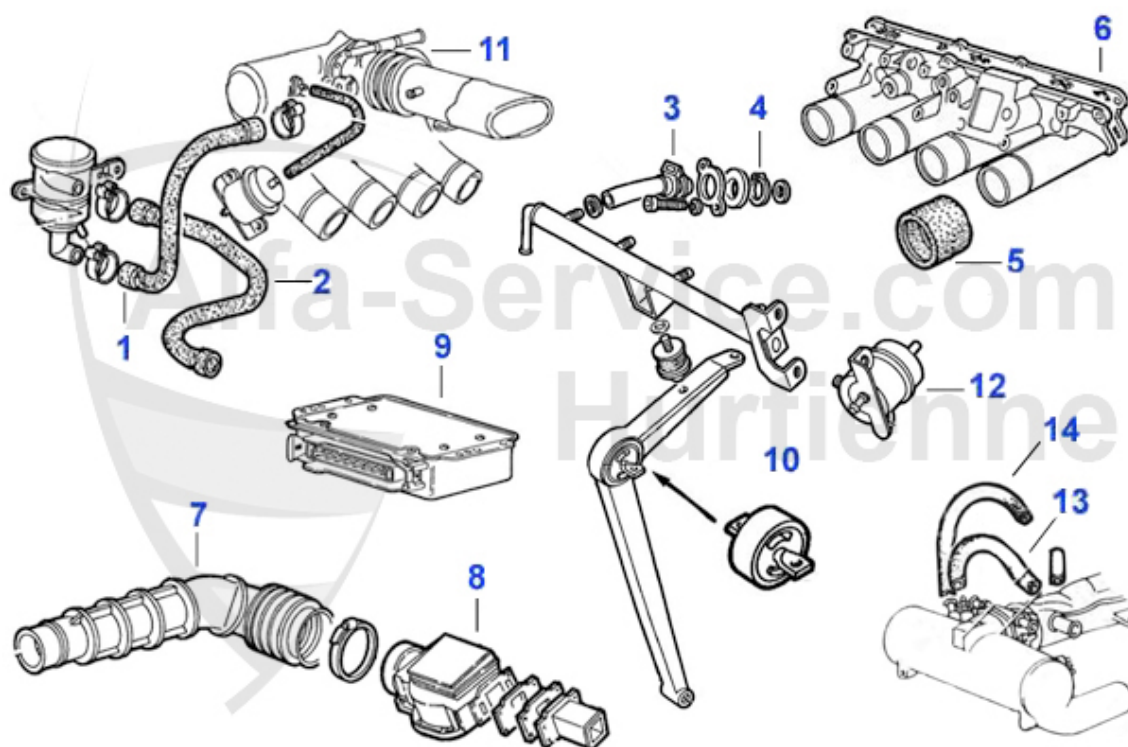

1	03 186 3 0	HOSE separator/suction tube	31.00 EUR
2	03 185 3 0	HOSE valve cover/separator	63.70 EUR
3	03 182 0 0	OE. 60545691 INJECTION NOZZLE SPIDER 115 1990>	***
4	03 183 0 0	SEALING RING injection nozzle	7.40 EUR
5	02 072 0 0	HOSE AIRBOX-INTAKE FLANGE SPIDER INJECTION 1990-93, 75, 90, 164/SUPER 4-CYLINDER INJECTION	10.95 EUR
6	02 057 0 0	GASKET INTAKE MANIFOLD, SPIDER INJECTION	19.90 EUR
7	01 023 3 0	HOSE TO AIRFLOW METER	64.00 EUR
8	03 180 3 0	AIRFLOW SENSOR engine with fuel injection 2000, OE.60513336	***
9	16 121 3 0	OE.60518693, injection control unit, Bosch-No: 0 227 400 003	819.01 EUR
10	03 317 0 0	BUSHING FOR INJECTION SYSTEM (STAFF) SPIDER 88-93, AR75 4 CYL.,145/146/147/ 155/156/164/SP. + GT 916, Nuovo GT	57.50 EUR
11	ASG2883	INTAKE RUBBER SPIDER 90,75 CONNECTION AIR FLOW METER/AIR FILTER	22.49 EUR
12	03 181 0 0	OE. 60611308 Pressure Regulator Spider 115,	199.00 EUR
13	03 129 0 0	VACUUM HOSE INJECTION SPIDER 3.SERIES, 75 (14mm)	8.90 EUR
14	03 117 0 0	VACUUM HOSE INJECTION SPIDER 3.SERIES, 75 (10mm)	7.90 EUR