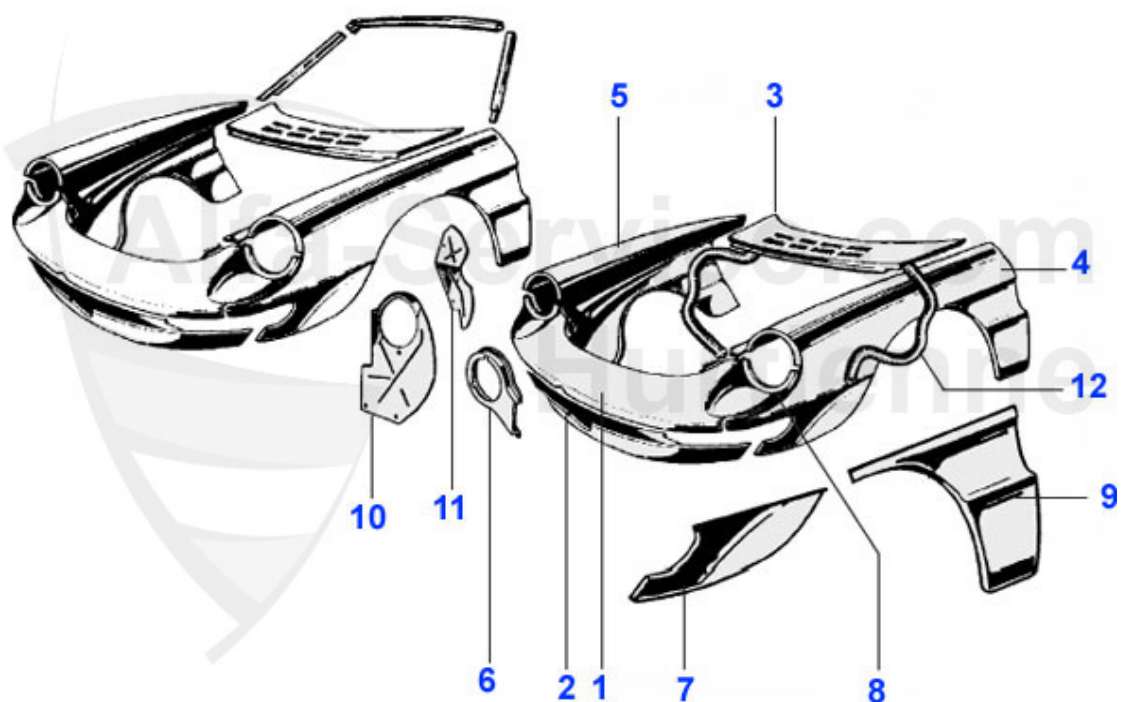

Spider (105/115) > BODY PARTS > PANELS > 1970-82 > FRONT 1

1	15 040 3 0	UPPER FRONT PANEL SPIDER 70-82	219.00 EUR
2	15 041 3 0	LOWER FRONT PANEL - SPIDER 70-82	109.50 EUR
3	15 053 3 0	WIPER PANEL - SPIDER 81-93	195.01 EUR
3	15 052 3 0	WIPER PANEL - SPIDER 70-81	***
4	15 038 3 1	FRONT FENDER left - SPIDER 66-82	559.00 EUR
5	15 038 3 2	FRONT FENDER right - Spider 66-82	559.00 EUR
6	15 039 3 2	HEAD LAMP FRAME right - Spider	73.99 EUR
6	15 039 3 1	HEAD LAMP FRAME left - SPIDER	73.99 EUR
7	15 134 3 1	REPAIR PANEL - FRONT FENDER left	49.00 EUR
7	15 134 3 2	REPAIR PANEL - FRONT FENDER right	49.00 EUR
8	15 227 3 2	REPAIR PANEL - TOP FENDER right - Spider	31.00 EUR
8	15 227 3 1	REPAIR PANEL - TOP FENDER left - Spider	31.00 EUR
9	15 116 3 2	REPAIR PANEL SPIDER FRONT FENDER right SPIDER	75.01 EUR
9	15 116 3 1	REPAIR PANEL SPIDER FRONT FENDER left SPIDER	75.01 EUR
10	15 289 3 2	STONE SHIELD front, right/ ALUMINIUM - SPIDE 66-89	65.00 EUR
10	15 289 3 1	STONE SHIELD front, left - ALUMINIUM / SPIDER 66-89	65.00 EUR
11	15 290 3 2	STONE SHIELD SPIDER REAR, RIGHT	42.00 EUR
11	15 290 3 1	STONE SHIELD SPIDER REAR, LEFT	42.00 EUR
12	18 116 3 0	WATER DRAIN HOSE SPIDER 1990-93	19.50 EUR