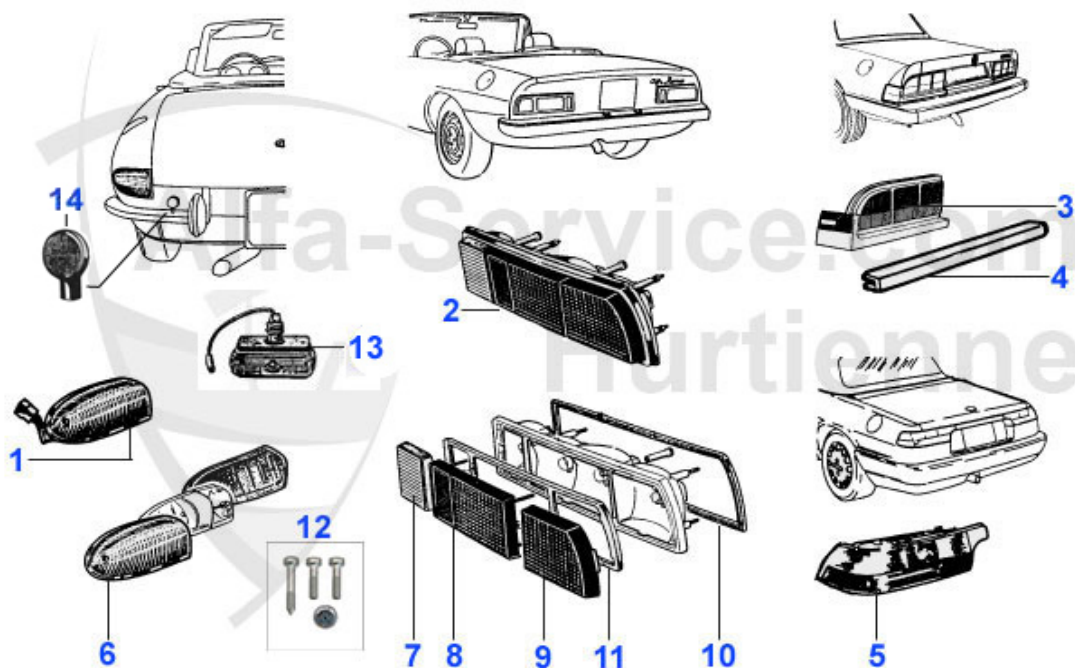

Spider (105/115) > BODY PARTS > LIGHTS > REAR LAMPS

1	16 053 3 2	REAR LIGHT right - DUETTO	279.00 EUR
1	16 053 3 1	REAR LIGHT left - DUETTO 66-69	279.00 EUR
2	16 052 3 2	REAR LIGHT right/original - SPIDER 70-82	315.00 EUR
2	16 052 3 1	REAR LIGHT left/original - SPIDER 70-82	315.00 EUR
2	16 137 3 1	REAR LIGHT left/reproduction - SPIDER 70-82	219.00 EUR
2	16 137 3 2	REAR LIGHT right/reproduction - SPIDER 70-82	219.00 EUR
3	16 080 3 0	BACKLIGHT SET SPIDER 83-98	498.00 EUR
4	16 091 3 0	PLASTIC STRAP BETWEEN REAR LIGHTS SPIDER 83-90	59.00 EUR
5	16 092 3 1	REAR LIGHT SPIDER 1990-93, LEFT WITHOUT BULB HOLDER	299.00 EUR
5	16 092 3 2	REAR LIGHT SPIDER 1990-93, RIGHT WITHOUT BULB HOLDER	299.00 EUR
5	16 092 3 3	OE.60554869 TAILLAMP LEFT SPIDER 1990-93 USA (without lamp base)	349.00 EUR
5	16 092 3 4	OE.60554868 TAILLAMP RIGHT SPIDER 1990-93 USA (without lamp base)	349.00 EUR
6	16 057 3 1	REAR LIGHT LENSE LEFT - DUETTO	129.90 EUR
6	16 057 3 2	REAR LIGHT LENSE RIGHT - DUETTO	129.90 EUR
6	16 204 3 1	REAR LIGHT LENSE SPIDER 1966-69 RED, US VERSION, LEFT	137.00 EUR
6	16 204 3 2	REAR LIGHT LENSE SPIDER 1966-69 RED, US VERSION, RIGHT	137.00 EUR
7	16 191 3 2	REAR LIGHT LENSE WHITE, SPIDER 1970-82, RIGHT, ORIGINAL ALTISSIMO	41.00 EUR
7	16 191 3 1	REAR LIGHT LENSE WHITE, SPIDER 1970-82, LEFT, ORIGINAL ALTISSIMO	41.00 EUR
7	16 054 3 1	REAR LIGHT LENSE WHITE, SPIDER 1970-82 LEFT REPRODUCTION DOES NOT FIT ORIGINAL HOUSING	25.00 EUR
7	16 054 3 2	REAR LIGHT LENSE right/white - SPIDER 70-82 DOES NOT FIT ORIGINAL HOUSING	25.00 EUR
8	16 055 3 1	REAR LIGHT LENSE left/red - SPIDER 70-82 DOES NOT FIT ORIGINAL HOUSING	29.90 EUR
8	16 192 3 2	REAR LIGHT LENSE RED, SPIDER 70-82 RIGHT ORIGINAL ALTISSIMO	65.00 EUR
8	16 192 3 1	REAR LIGHT LENSE RED, SPIDER 1970-82, LEFT, ORIGINAL ALTISSIMO	65.00 EUR
8	16 055 3 2	REAR LIGHT LENSE right/red - SPIDER 70-82 DOES NOT FIT ORIGINAL HOUSING	29.90 EUR
9	16 136 3 0	REAR LIGHT LENSE right/left - US SPIDER	***