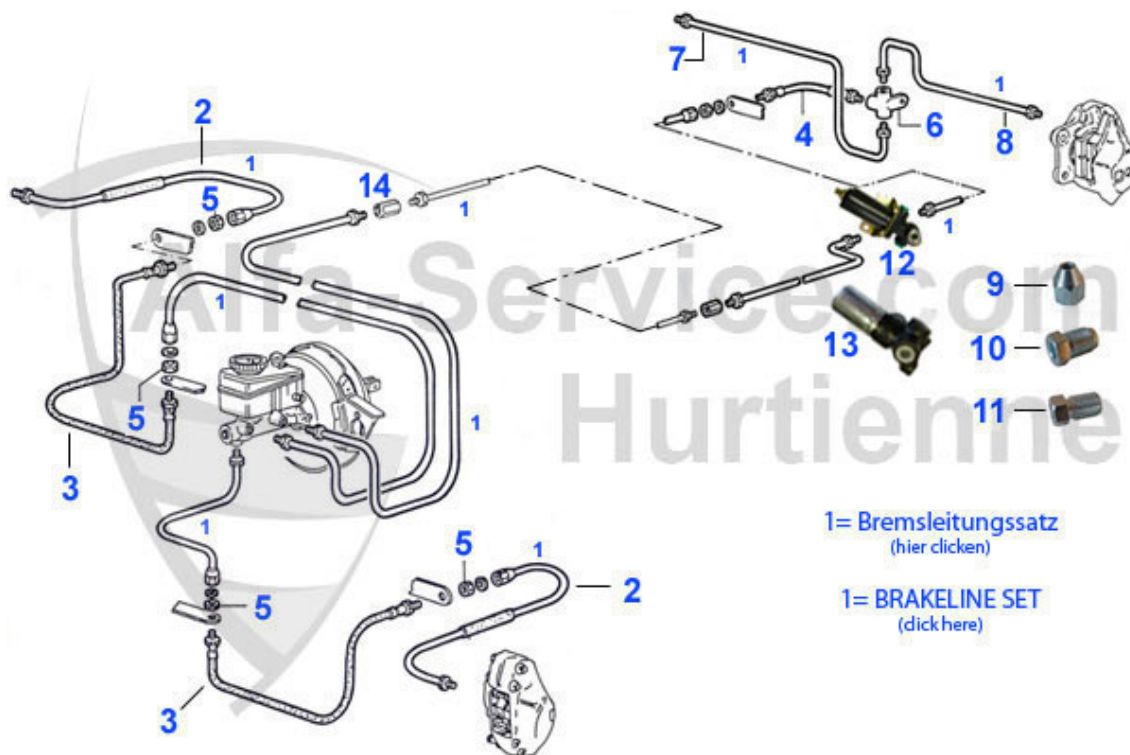

Spider (105/115) > BRAKES > BRAKE HYDRAULIC > BRAKE LINES/HOSES

1	13 137 CN	BRAKE LINE KIT SPIDER,GT HANGING PEDALS 1300/1600 COPPER/NICKEL	89.00 EUR
1	13 137 0 0	BRAKE LINE KIT SPIDER,GT HANGING PEDALS 1300/1600	69.00 EUR
1	13 018 0 0	BRAKE LINE KIT SPIDER, BERTONE HANGING PEDALS	69.00 EUR
1	13 018 CN	CLUTCH LINE KIT SPIDER, BERTONE HANGING PEDALS COPPER/NICKEL	89.00 EUR
2	13 086 0 0	BRAKE LINE FRONT CALIPER 1,3 / 1,6	7.90 EUR
2	13 087 0 0	BRAKE LINE AT FRONT CALIPER 1750-2000	7.50 EUR
3	13 021 0 0	FRONT BRAKE HOSE	18.00 EUR
4	13 022 0 0	REAR BRAKE HOSE 67-93	18.00 EUR
5	13 060 0 0	NUT FOR BRAKE HOSES	2.39 EUR
6	13 019 0 0	BRAKE FORCE DISTRIBUTOR	27.50 EUR
7	13 112 0 0	REAR BRAKE LINE RIGHT SPIDER/GTJ/GTV/ GIULIA/ZAGATO JR. LENGTH 70.5cm	9.90 EUR
8	13 110 0 0	REAR BRAKE LINE LEFT SPIDER/GTJ/GTV/ GIULIA/ZAGATO JR. LENGTH 96.5cm	9.90 EUR
10	13 113 0 0	Druckleitungsnippel Verteilerstück (1301900) Hinterachse (SW 10mm)	***
11	13 069 0 0	CONNECTION SCREW FOR BRAKE MASTER CYLINDER 1302800 AND FOR CALIPERS 1322201/02, 1320001/02, 1311801/02 (11mm KEY)	3.20 EUR
12	13 039 0 0	BRAKE PRESSURE REGULATOR 105 1.SERIES	235.00 EUR
13	13 020 0 0	BRAKE VALVE REAR AXLE 70-93	259.00 EUR
14	13 136 0 0	Verbindungsstück Bremsleitung 105/115 hängende Pedale AR33,AR75,AR164	7.00 EUR