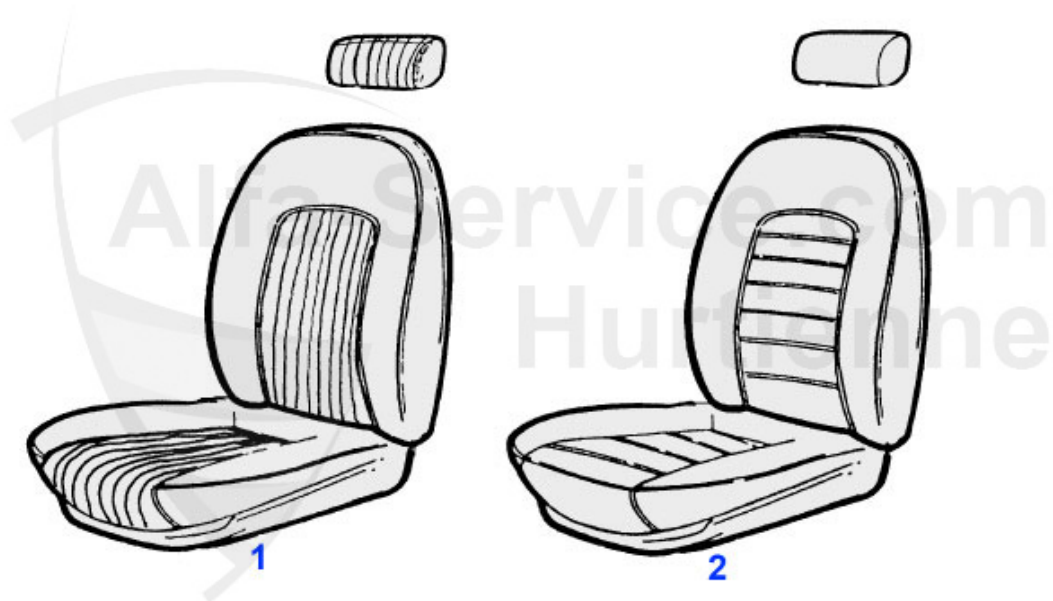

Spider (105/115) > INTERIOR PARTS > SEATS > SEAT COVERS 1966-89

2	20 320 3 0	SEAT COVER hazelnut/transverse seam 16 cm wide head restraint - SPIDER	171.32 EUR
2	20 319 3 0	SEAT COVER bordeaux/transverse seam 16 cm wide head restraint - SPIDER 78-86	195.01 EUR
2	20 069 3 0	UONLY BASE SEAT, WITHOUT BACK! BLACK IMITAION LEATHER(SKAY),LONGITUDINAL SEAM, SPIDER 66-77	139.00 EUR