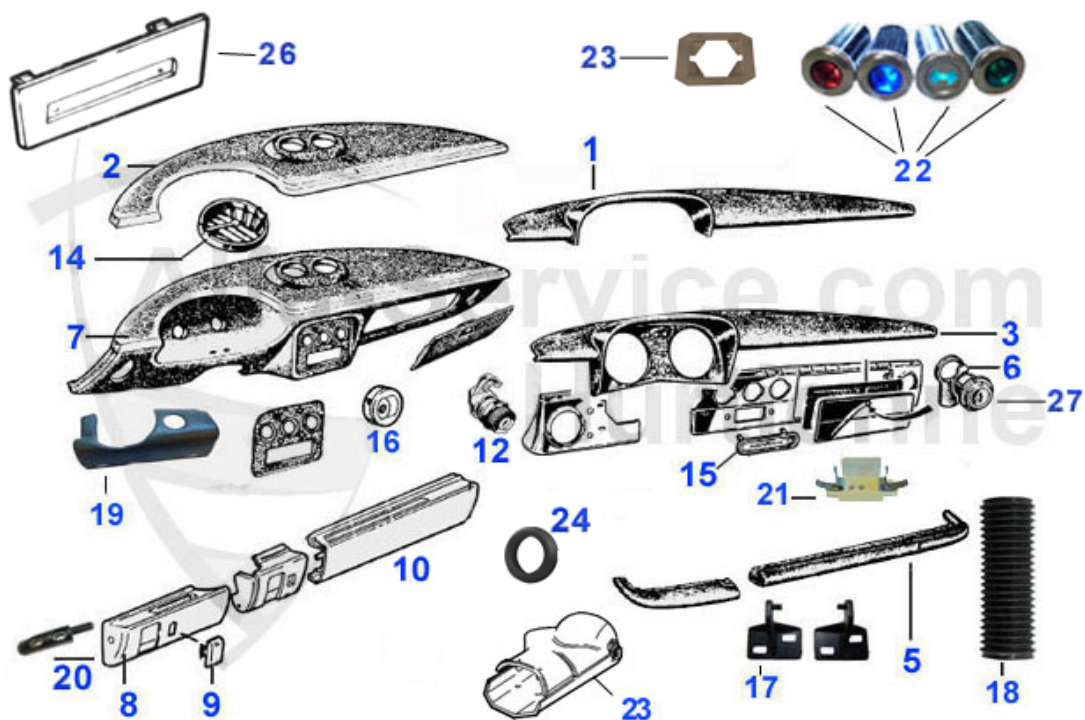

Spider (105/115) > INTERIOR PARTS > DASHBOARD

1	20 136 3 0	REPAIR SET DASHBOARD - upper part ROUNDTAIL	205.00 EUR
2	20 137 3 0	REPAIR SET DASHBOARD - upper part SPIDER 1750-2000	205.00 EUR
3	20 385 3 0	DASHBOARD SPIDER 1966-69, OBLIQUE SCREW	675.00 EUR
3	20 158 3 0	DASHBOARD SPIDER 1300-1600 1970-80	***
5	20 231 3 0	Kniepolster links/rechts Rundheck und Spider 1,3/1,6 Metallamaturen.	365.00 EUR
6	20 234 3 0	LEATHER STRAP FOR GLOVE BOX	10.00 EUR
7	20 245 3 0	DASHBOARD black / 87-93 SPIDER REBUILD PART-PLEDGE 258,62 EUR	***
7	20 244 3 0	DASHBOARD 1750-2000 SPIDER YEAR 70-86	***
8	20 239 3 1	KNEE PAD / L 87-93	***
9	20 238 3 0	COVER FOR HEADLAMP HEIGHT ADJUSTER	***
10	20 239 3 2	KNEE PAD right/black - SPIDER 87-93	***
12	20 103 3 0	LOCK FOR GLOVE BOX - SPIDER beg. from 1970	84.00 EUR
14	08 079 3 0	AIR JET CAP SPIDER FB/RT, LEFT OR RIGHT SIDE IN THE CONTROL PANEL 1.+2. SERIES	55.00 EUR
14	20 232 2 2	AIR JET RIGHT GTJ/GTV/SPIDER TILL 1986	***
15	23 071 0 0	RADIO COVER GIULIA SUPER 1300/1600 CAN BE USED FOR ALL ALFA ROMEO VINTAGE MODELS	139.00 EUR
15	23 054 3 0	RADIO COVER SPIDER 1. SERIES WITH METAL DASHBOARD	101.99 EUR
16	20 239 3 0	OE. 112531081 DIFFUSER	***
17	20 432 3 0	GLOVE BOX HING SET SPIDER 66-69,JUNIOR SPIDER 70-83	23.00 EUR
18	08 082 3 0	AIR JET HOSE SPIDER (CENTER)	34.00 EUR
19	20 434 3 0	IGNITION SWITCH-STEERING COLUMN COVERAGE SPIDER 66-69	75.01 EUR
20	20 439 3 0	Scharnier Sicherungskasten Spider 90-93	6.10 EUR
21	14 034 3 0	GLOVE BOX AND BOOT LAMP SPIDER S.3/4	16.90 EUR
22	14 216 0 0	HOUSING FOR CONTROL LAMP RED, BRAKE (105/115)	26.00 EUR
22	14 218 0 0	HOUSING FOR CONTROL LAMP BLUE, MAIN BEAM (105/115)	26.00 EUR
22	14 219 0 0	HOUSING FOR CONTROL LAMP INDICATOR (105/115)	26.00 EUR
22	14 217 0 0	HOUSING FOR CONTROL LAMP GREEN, DIMMED HEADLIGHTS (105/115)	26.00 EUR
23	20 043 0 0	STEERING COLUMN SHROUD FOR SERIES 105, , FOR MODELS WITH IGNITION SWITCH IN DASHTOP	209.00 EUR