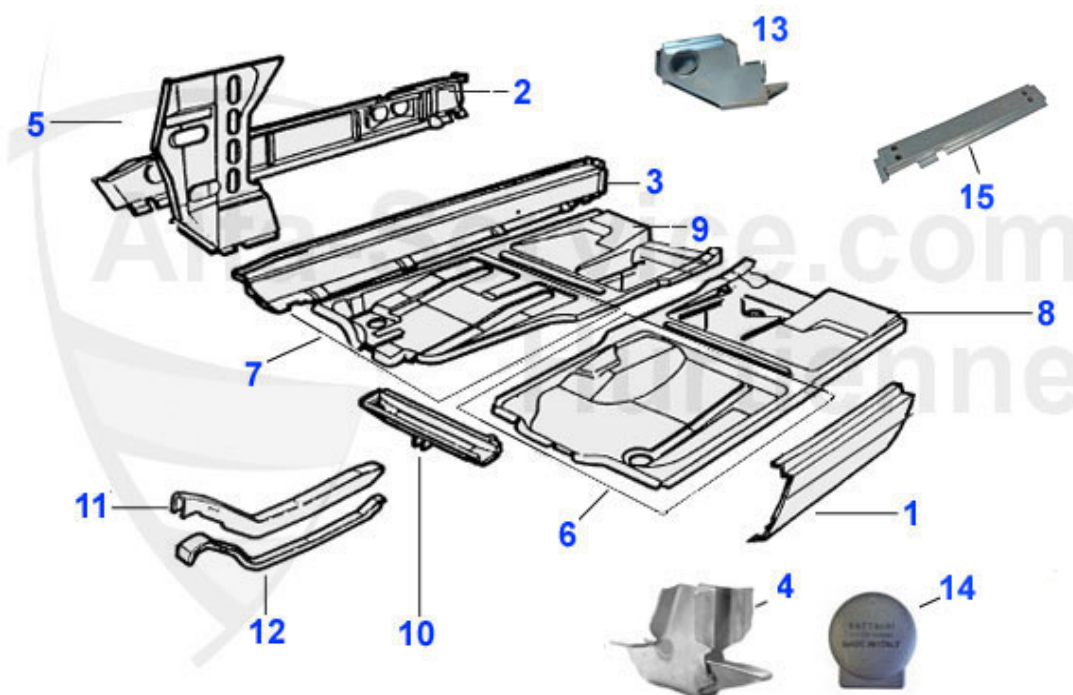

Spider (105/115) > BODY PARTS > PANELS > 1970-82 > ROCKER/FLOOR PANELS

1	15 070 3 1	OUTER SILL left - SPIDER	59.50 EUR
1	15 070 3 2	OUTER SILL right - SPIDER	59.50 EUR
2	15 073 3 2	MIDDLE SILL right - SPIDER	183.00 EUR
2	15 073 3 1	MIDDLE SILL left - SPIDER	183.00 EUR
3	15 076 3 2	INNER SILL right - Spider	229.00 EUR
3	15 076 3 1	INNER SILL left - SPIDER	229.00 EUR
4	15 077 3 0	FRONT JACKING POINT 64-93 Giulia, GT and Spider	27.50 EUR
5	15 074 3 2	PANEL BETWEEN MIDDLE- AND INNER SILL right - SPIDER	99.00 EUR
5	15 074 3 1	PANEL BETWEEN MIDDLE- AND INNER SILL left - SPIDER	99.00 EUR
6	15 263 3 1	REAR LEFT FLOOR PANEL SPIDER 70-93	189.00 EUR
6	15 201 2 1	FLOOR PANEL front, left - hanging pedals	181.50 EUR
7	15 201 2 2	FLOOR PANEL, front, right	181.50 EUR
7	15 263 3 2	REAR RIGHT FLOOR PANEL SPIDER 70-93	189.00 EUR
8	15 080 3 1	FLOOR PANEL left SPIDER 1970>	175.00 EUR
9	15 080 3 2	FLOOR PANEL right SPIDER beg. from 70	175.00 EUR
10	15 159 0 2	CROSS MEMBER, RIGHT - FLOOR PANEL	139.00 EUR
10	15 159 0 1	CROSS MEMBER LEFT - FLOOR PANEL	139.00 EUR
11	15 081 3 2	SIDE MEMBER, FRONT, RIGHT, ALL MODELS	145.00 EUR
11	15 081 3 1	SIDE MEMBER, FRONT, LEFT, ONLY FOR HANGING PEDALS	145.00 EUR
12	15 082 3 2	COVER FOR SIDE MEMBER, FRONT, RIGHT	109.00 EUR
12	15 082 3 1	COVER FOR SIDE MEMBER, FRONT, LEFT	109.00 EUR
13	15 078 3 2	REAR JACKING POINT RIGHT SPIDER 66-85, GIULIA	46.95 EUR
13	15 078 3 1	REAR JACKING POINT LEFT SPIDER 66-85, GIULIA	46.95 EUR
14	15 075 0 0	JACK TOP CAP 105 WITH 45mm DIAMETER	14.49 EUR
15	15 317 3 0	SEAT RAIL SUPPORT SPIDER LEFT OR RIGHT	55.00 EUR