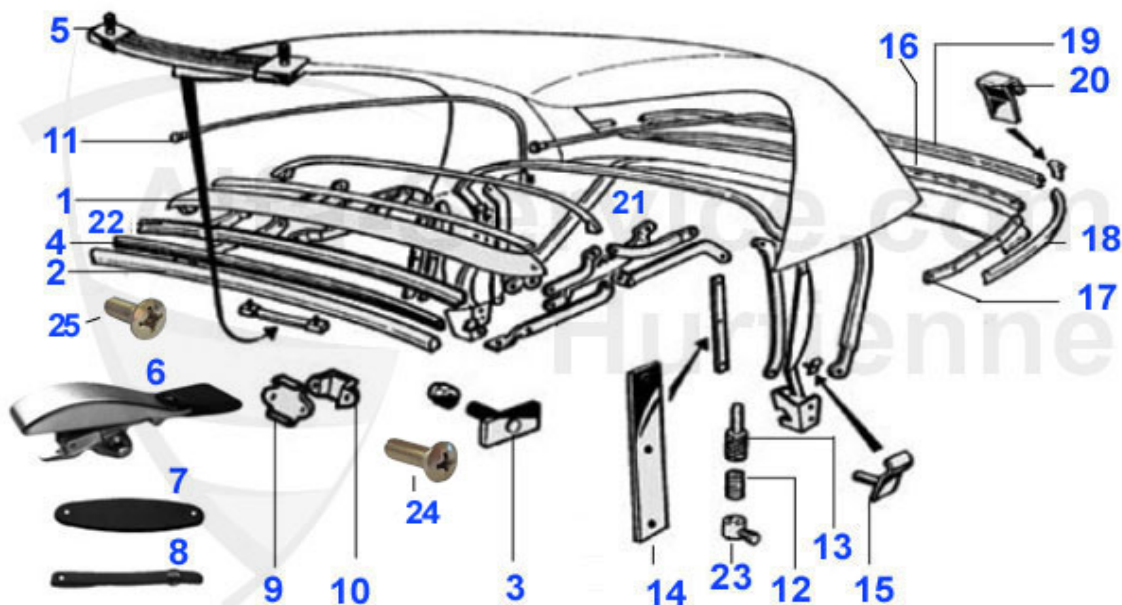

Spider (105/115) > BODY PARTS > TOP COVERS > MOUNTING PARTS 1970-93

1	18 103 3 0	HOOD BOW - FASTBACK	249.00 EUR
2	18 044 3 0	HOOD SEAL - SPIDER 70-93	34.50 EUR
3	18 125 3 0	FASTENING PLATE HOOD	1.89 EUR
4	18 046 3 0	FRONT HOOD SEAL METAL CHANNEL	35.50 EUR
5	21 016 3 0	HOOD HANDLE	28.50 EUR
6	19 191 3 0	CHROMED HOOD LOCK WITH LATCH,SHORT VERSION	78.00 EUR
6	19 081 3 0	HOOD LOCK WITH LATCH,LONG VERSION	81.00 EUR
7	20 233 3 0	HOOD LOCK LOOP	11.50 EUR
8	21 015 3 0	SAFETY STRAP FOR HOOD LOCK	8.21 EUR
9	21 036 3 0	PANEL GUIDE FOR HOOD LOCK	18.00 EUR
10	21 037 3 0	FASTENING HOOK - HOOD LOCK	39.50 EUR
11	21 033 3 0	TENSION CABLE FOR HOOD HS-CODE: 87089997	9.00 EUR
12	13 076 0 0	HANDBRAKE SHOE SPRING FOR PIN HS-CODE: 87083099	2.09 EUR
13	21 049 3 0	HOOD WIRE ADJUSTER	19.90 EUR
14	21 017 3 0	RETAINING PLATE - HOOD sidewise	16.41 EUR
15	21 021 3 1	OUTER RETAINING PLATE FOR HOOD sidewise/left - SPIDER 1970>	8.90 EUR
15	21 021 3 2	OUTER RETAINING PLATE FOR HOOD sidewise/right - SPIDER 1970>	8.90 EUR
16	21 019 3 0	REAR RETAINING PLATE FOR HOOD middle	35.90 EUR
17	21 020 3 0	REAR RETAINING PLATE FOR HOOD sidewise	14.90 EUR
18	19 134 3 2	CHROMED HOOD RAIL right - FASTBACK	***
18	19 134 3 1	CHROMED HOOD RAIL left	***
20	19 124 3 0	CHROME COVER REAR CROME TRIM SPIDER 1970-93	8.95 EUR
21	15 266 3 0	HOOD LINKAGE 70-93 without front hood bow	***
22	21 064 0 0	PLASTIC PROFIL HOOD BOW,OE.60717923	***
23	21 047 3 0	CLAMP - FASTENING TETHER HOOD	8.00 EUR
24	21 045 3 0	Edelstahlschraube für Haken am Scheibenrahmen M5 X 16mm	0.95 EUR
25	21 031 3 0	Edelstahlschraube für Verdeckverschluss M6 X 16mm	0.95 EUR