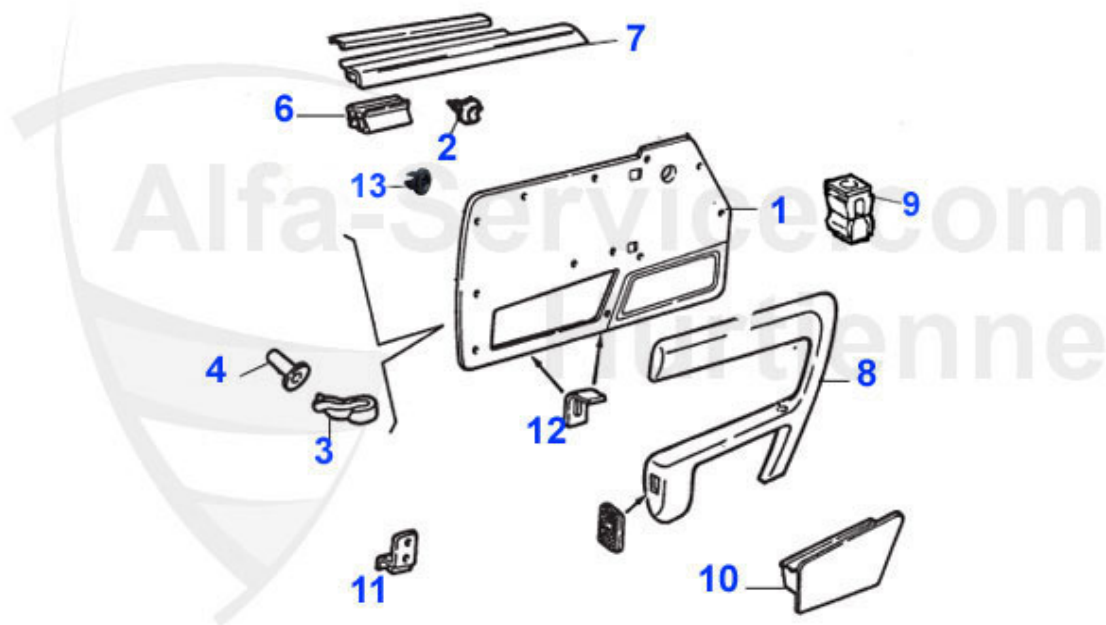

Spider (105/115) > INTERIOR PARTS > DOOR CARDS > 1990-93

1	20 215 3 0	DOOR TRIM PANEL SET SPIDER 90-93 TAN COLOR, SYNTHETIC LEATHER	239.00 EUR
1	20 397 3 0	Set (2) Türverkleidungen Spider 90-93 links + rechts beige, Alcantara	349.00 EUR
1	20 214 3 0	Türverkleidungen Spider 90 schwarz Skay Satz links/rechts	319.00 EUR
1	20 215 3 2	DOOR TRIM PANEL SPIDER 90-93,RIGHT TAN COLOR, SYNTHETIC LEATHER	120.00 EUR
1	20 215 3 1	DOOR TRIM PANEL SPIDER 90-93,LEFT TAN COLOR, SYNTHETIC LEATHER	120.00 EUR
1	20 396 3 1	DOOR PANEL SPIDER 90-93 LEFT SIDE BLACK ALCANTARA	179.00 EUR
1	20 396 3 2	DOOR PANEL SPIDER 90-93 RIGHT SIDE BLACK ALCANTARA	179.00 EUR
1	20 397 3 2	Türverkleidung Spider 90-93 rechts beige, Alcantara	149.00 EUR
2	20 219 3 0	PLASTIC CLIP white for inner door panel SPIDER 90-93 (NECESSARY QUANTITY FOR EACH DOOR = 10 PCS.)	1.40 EUR
3	20 039 3 0	CLIP FOR DOOR TRIM PANEL - SPIDER	1.95 EUR
4	20 040 3 0	BUSHING FOR CLIP - DOOR TRIM PANEL - SPIDER	1.95 EUR
6	18 039 3 0	CLIP FOR INNER SEALING WEATHERSTRIP SPIDER	3.50 EUR
7	20 217 3 2	COVER STRIP FOR INNER DOOR PANEL right - 90-94 and SERIES 3 QUADRIFOGLIO	119.00 EUR
7	20 217 3 1	COVER STRIP FOR INNER DOOR PANEL left 90-94 AND SERIES 3 QUADRIFOGLIO	119.00 EUR
8	20 216 3 2	Armlehne Spider Bj.90 - 93 rechts	***
8	20 216 3 1	Armlehne Spider Bj.90 - 93 links	***
9	20 375 3 0	ATTACHMENT CLIP FOR ARMREST SPIDER 90-93	6.90 EUR
10	20 218 3 1	DOOR MAP POCKET left 90-93	***
10	20 218 3 2	DOOR MAP POCKET right - SPIDER 90-93	***
12	20 152 3 0	LOWER ATTACHMENT BAG not available	***
13	20 016 3 0	ARMREST SOCKET SPIDER 90-93 OE 60723504	7.50 EUR