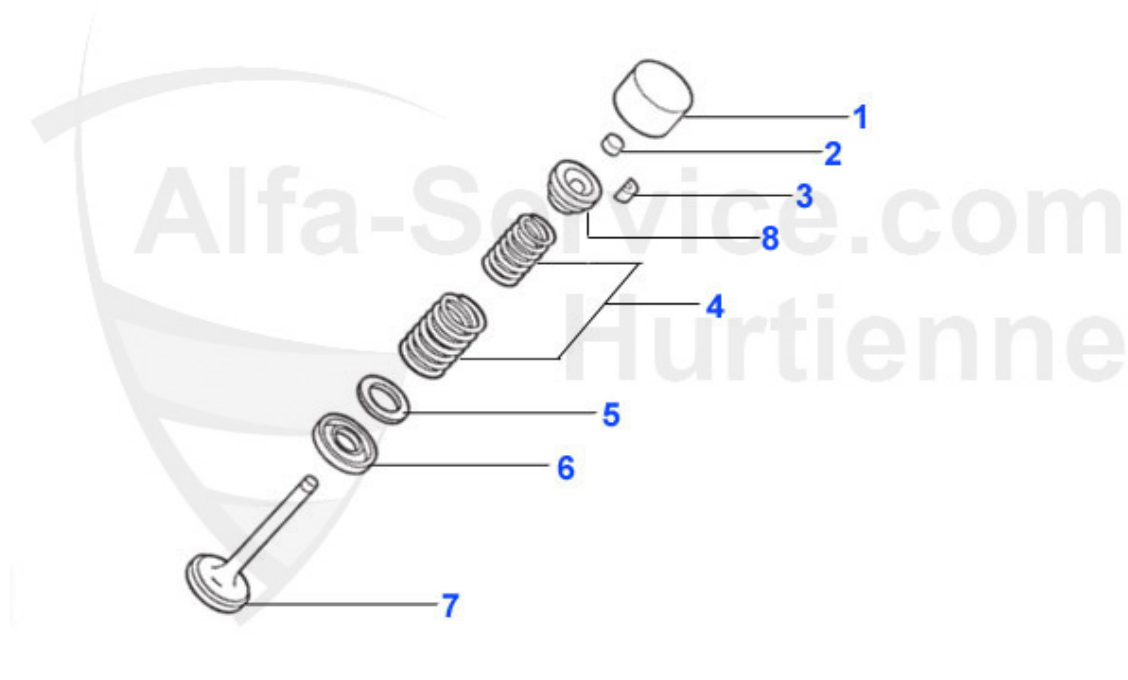

Spider (105/115) > ENGINE > CYLINDER HEAD > VALVES

2	VEP1500	VALVE ADJUSTING SHIM 1.500	11.50 EUR
2	VEP1475	VALVE ADJUSTING SHIM 1.475	11.50 EUR
2	VEP1450	VALVE ADJUSTING SHIM 1.450	11.50 EUR
2	VEP1425	VALVE ADJUSTING SHIM 1.425	11.50 EUR
2	VEP1400	VALVE ADJUSTING SHIM 1.400	11.50 EUR
2	VEP1350	Ventileinstellplättchen 1.350	11.50 EUR
2	VEP1325	VALVE ADJUSTING SHIM 1.325	11.50 EUR
2	VEP1300	VALVE ADJUSTING SHIM 1.300	11.50 EUR
2	03 084 0 0	VALVE ADJUSTING SHIMS 205 pcs per box 1.500 - 2.500 mm	559.00 EUR
2	03 114 0 0	VALVE ADJUSTING SHIMS 200 pcs per box 2.525 - 3.500 mm	559.00 EUR
2	VEP1725	VALVE ADJUSTING SHIM 1.725	11.50 EUR
2	VEP1750	VALVE ADJUSTING SHIM 1.750	11.50 EUR
2	VEP2025	VALVE ADJUSTING SHIM 2.025	11.50 EUR
2	VEP2050	VALVE ADJUSTING SHIM 2.050	11.50 EUR
2	VEP2075	VALVE ADJUSTING SHIM 2.075	11.50 EUR
2	VEP2100	VALVE ADJUSTING SHIM 2.100	11.50 EUR
2	VEP2125	VALVE ADJUSTING SHIM 2.125	11.50 EUR
2	VEP2150	VALVE ADJUSTING SHIM 2.150	11.50 EUR
2	VEP2175	VALVE ADJUSTING SHIM 2.175	11.50 EUR
2	VEP2200	VALVE ADJUSTING SHIM 2.200	11.50 EUR
2	VEP2000	VALVE ADJUSTING SHIM 2.000	11.50 EUR
2	VEP1975	VALVE ADJUSTING SHIM 1.975	11.50 EUR
2	VEP1950	VALVE ADJUSTING SHIM 1.950	11.50 EUR
2	VEP1800	VALVE ADJUSTING SHIM 1.800	11.50 EUR
2	VEP1825	VALVE ADJUSTING SHIM 1.825	11.50 EUR
2	VEP1850	VALVE ADJUSTING SHIM 1.850	11.50 EUR
2	VEP1875	VALVE ADJUSTING SHIM 1.875	11.50 EUR
2	VEP1900	VALVE ADJUSTING SHIM 1.900	11.50 EUR
2	VEP1925	VALVE ADJUSTING SHIM 1.925	11.50 EUR
2	VEP1775	VALVE ADJUSTING SHIM 1.775	11.50 EUR