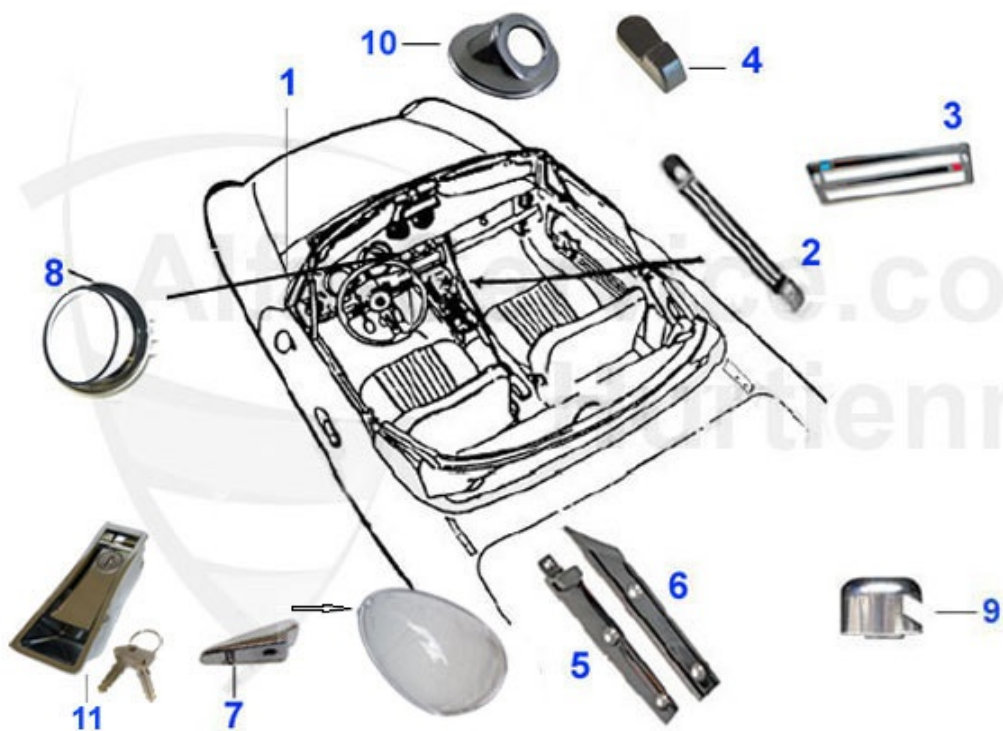

Spider (105/115) > BODY PARTS > CHROME PARTS > CHROME PARTS

1	19 079 3 0	CHROME TRIM - LOWER WINDSCREEN SPIDER 70-3	***
2	19 123 3 0	FINISHER FOR HEATER ACTUATION CHROMED	26.50 EUR
3	19 129 3 0	FINISHER FOR HEATER OPERATION roundtail 1600	89.00 EUR
4	20 260 3 0	RUBBER CAP FOR HEATER LEVER black SPIDER 1986-93	11.90 EUR
4	20 129 0 0	PLASTIC CAP FOR HEATER LEVER black (original)	4.50 EUR
5	19 077 3 0	HARDTOP HOLDER - DUETTO IN STAINLESS STEEL	89.00 EUR
6	19 181 3 0	SET HARD TOP CHROME SPIDER 1970-82	126.00 EUR
6	19 076 3 1	Hard Top Holder left	59.00 EUR
6	19 076 3 0	SET HARDTOP HOLDER - SPIDER 83-93	95.01 EUR
7	19 070 3 0	FUEL CAP LEVER	13.99 EUR
8	20 031 0 0	CHROME RING FOR SMALL INSTRUMENTS	29.00 EUR
9	19 117 3 0	TOP COVER ATTACHMENT FOR HARDTOP HOOK	27.80 EUR
10	25 040 0 0	CHROME COVER FOR WIPER BLADE	48.00 EUR
11	19 163 3 0	BOOT LID OPENER CHROMED METAL SPIDER/GT DIFFERENT MODELS	95.00 EUR