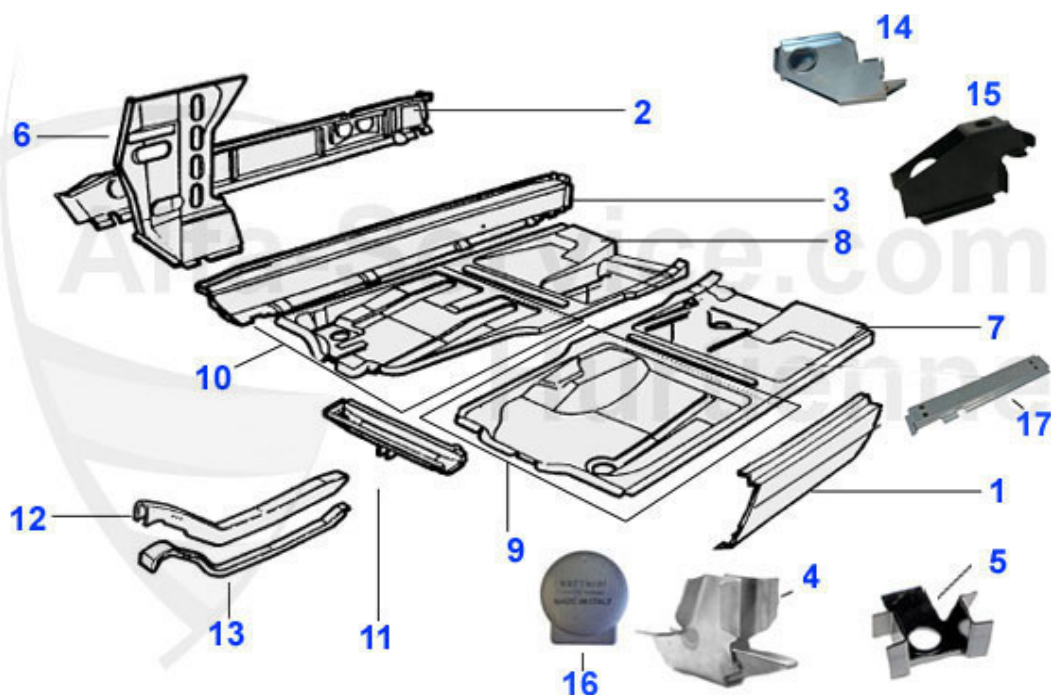

Spider (105/115) > BODY PARTS > PANELS > 1983-89 > ROCKER PANELS/FLOOR PA

1	15 070 3 1	OUTER SILL left - SPIDER	59.50 EUR
1	15 070 3 2	OUTER SILL right - SPIDER	59.50 EUR
2	15 073 3 1	MIDDLE SILL left - SPIDER	183.00 EUR
2	15 073 3 2	MIDDLE SILL right - SPIDER	183.00 EUR
3	15 076 3 1	INNER SILL left - SPIDER	229.00 EUR
3	15 076 3 2	INNER SILL right - Spider	229.00 EUR
4	15 077 3 0	FRONT JACKING POINT 64-93 Giulia, GT and Spider	27.50 EUR
5	15 131 3 0	Front jacking point Spider (115)	25.00 EUR
6	15 074 3 2	PANEL BETWEEN MIDDLE- AND INNER SILL right - SPIDER	99.00 EUR
6	15 074 3 1	PANEL BETWEEN MIDDLE- AND INNER SILL left - SPIDER	99.00 EUR
7	15 080 3 1	FLOOR PANEL left SPIDER 1970>	175.00 EUR
8	15 080 3 2	FLOOR PANEL right SPIDER beg. from 70	175.00 EUR
9	15 201 2 1	FLOOR PANEL front, left - hanging pedals	181.50 EUR
9	15 263 3 1	REAR LEFT FLOOR PANEL SPIDER 70-93	189.00 EUR
10	15 201 2 2	FLOOR PANEL, front, right	181.50 EUR
10	15 263 3 2	REAR RIGHT FLOOR PANEL SPIDER 70-93	189.00 EUR
11	15 159 0 2	CROSS MEMBER, RIGHT - FLOOR PANEL	139.00 EUR
11	15 159 0 1	CROSS MEMBER LEFT - FLOOR PANEL	139.00 EUR
12	15 081 3 2	SIDE MEMBER, FRONT, RIGHT, ALL MODELS	145.00 EUR
12	15 081 3 1	SIDE MEMBER, FRONT, LEFT, ONLY FOR HANGING PEDALS	145.00 EUR
13	15 082 3 2	COVER FOR SIDE MEMBER, FRONT, RIGHT	109.00 EUR
13	15 082 3 1	COVER FOR SIDE MEMBER, FRONT, LEFT	109.00 EUR
14	15 078 3 1	REAR JACKING POINT LEFT SPIDER 66-85, GIULIA	46.95 EUR
14	15 078 3 2	REAR JACKING POINT RIGHT SPIDER 66-85, GIULIA	46.95 EUR
15	15 079 3 2	REAR JACKENING POINT right - beg. from 83	55.00 EUR
15	15 079 3 1	REAR JACKENING POINT left, beg. from 83	55.00 EUR
16	15 075 0 0	JACK TOP CAP 105 WITH 45mm DIAMETER	14.49 EUR
17	15 317 3 0	SEAT RAIL SUPPORT SPIDER LEFT OR RIGHT	55.00 EUR