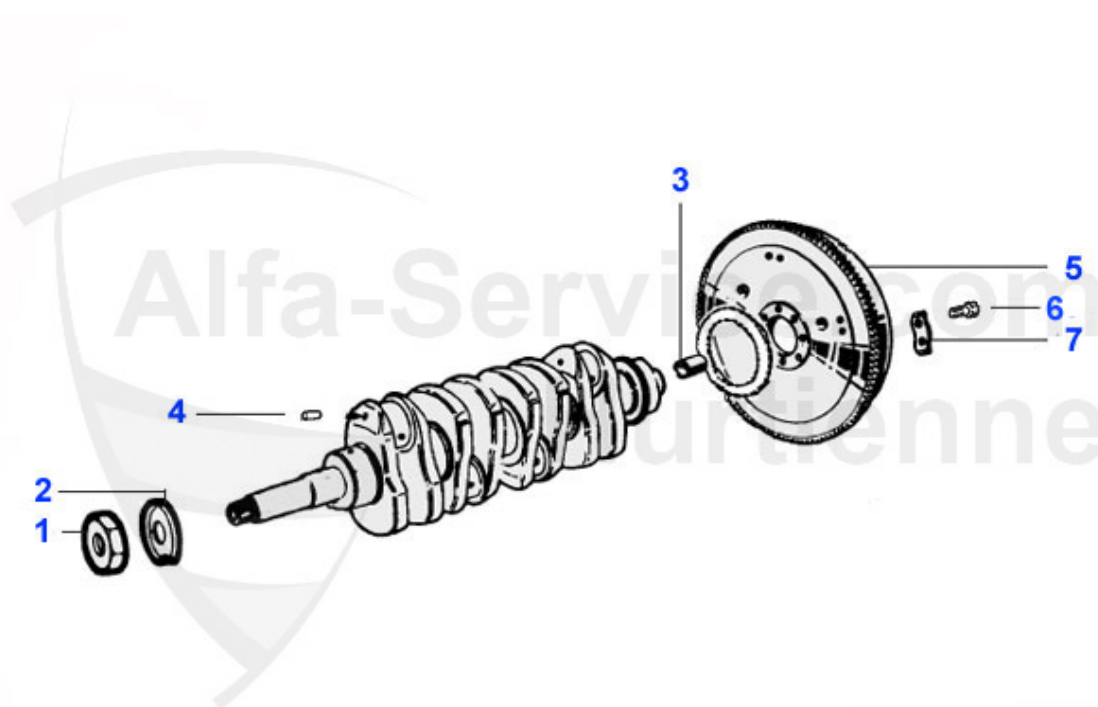

Spider (105/115) > ENGINE > ENGINE BLOCK > CRANKSHAFT 1

1	03 094 0 0	NUT FOR PULLEY M20	14.49 EUR
1	03 269 0 0	NUT FOR PULLEY	11.00 EUR
2	03 097 0 0	TAB WASHER CRANKSHAFT/PULLEY 1300-2000	5.20 EUR
3	03 110 0 0	BUSHING CRANKSHAFT 1750 diameter 20 mm	17.50 EUR
3	03 111 0 0	BUSHING CRANKSHAFT 1300-2000 DIAMETER 24 mm	9.90 EUR
4	03 115 0 0	Alustopfen Kurbelwelle 6mm kurz 6/7/12mm	2.05 EUR
4	03 095 0 0	CRANK SHAFT dowel plug 6 mm	2.09 EUR
4	03 096 0 0	CRANK SHAFT dowel plug 6,25 mm	2.09 EUR
5	03 315 0 0	Flywheel rack 105 teeth mechanical clutch system	102.49 EUR
5	03 279 0 0	FLYWHEEL (STEEL) 8 BOLT 110 TEETH, 6,25 KG, NOT FOR MECHANICAL CLUTCH	615.00 EUR
5	03 307 3 0	RING GEAR(HEIGHT 14.21cm) F. FLYWHEEL SPIDER 90,75,155,164/SUPER 4 CYL.	115.00 EUR
5	03 242 0 0	FLYWHEEL MECHANICAL CLUTCH, 6.25Kg	545.00 EUR
5	03 314 0 0	TOOTH GEAR FLYWHEEL 1.SERIES 110 TEETH 220 mm INNER DIAMETER	119.00 EUR
5	03 309 0 0	RING GEAR F. FLYWHEEL 131 TEETH	116.00 EUR
5	03 308 0 0	RING GEAR F. FLYWHEEL 130 TEETH (24.03 mm RING GEAR HEIGHT)	119.00 EUR
5	03 284 0 0	Schwungscheibe 6 Loch Original Spider 1990-93	***
5	03 275 0 0	Lightw. Steel flywheel 2000, 6 holes WEIGHT 7,0 kg NOT SUITABLE FOR E-INJECTION	629.00 EUR
5	03 501 0 0	FLYWHEEL 6 HOLES 215mm GERA RIM 105 FOR CONVERSION KW 6 HOLES ON GEAR, MECHANICAL CLUTCH	519.99 EUR
6	03 155 0 0	SCREW FOR 6-BOLT FLYWHEEL	6.79 EUR
6	03 156 0 0	1300 - 1750 SCREW FOR 8-BOLT FLYWHEEL	7.90 EUR
7	03 150 0 0	LOCKPLATE 8-HOLE FLYWHEEL 105.00.02402.01	3.40 EUR