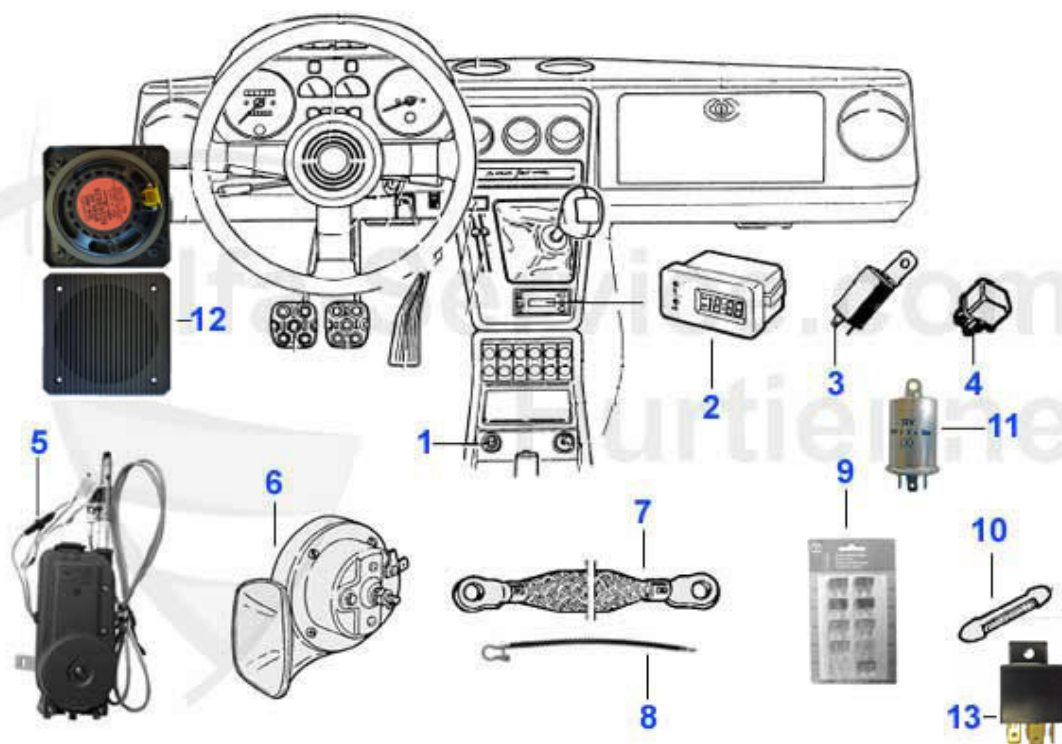

Spider (105/115) > ELECTRIC > ETC.

1	14 115 3 0	SWITCH FOR ELECTR. MIRROR - SPIDER90-93	***
2	14 119 3 0	DIGITAL CLOCK - SPIDER	***
3	14 091 0 0	FLASH RELAY 105 SERIES ROUND TYPE, METAL HOUSING/LOAD INDEPENDANT AND FULLY ELECTRONIC. UNIVERSAL USE.	18.50 EUR
3	14 076 0 0	FLASH RELAY SPIDER 84-93,ALFA6,33(905), 75,90,164,SUD/SPRINT,ALFETTA,GIULIETTA, SPIDER 115,GTV6 (116),4 WIRE	19.90 EUR
4	14 085 3 0	RELAY FOR REAR FOG LIGHT SPIDER (83-89) 113194202700	31.00 EUR
4	14 078 0 0	Relais Nebelschlussleuchte Spider Alfa 75, RZ / SZ, Spider 90-93	31.00 EUR
4	14 086 0 0	INTERVAL RELAY WIPER	***
5	14 131 3 0	ELECTRIC AERIAL- SPIDER 90-93	99.00 EUR
6	16 112 0 0	HORN SET (high/low)	47.50 EUR
7	16 123 0 0	GROUND STRAP transmission/chassis lenght 173 mm	12.50 EUR
7	16 107 0 0	GROUND STRAP - lengths 150 mm	7.90 EUR
8	16 184 0 0	GROUND STRAP incl. pole terminal 320 mm	***
9	16 186 0 0	PLUG IN FUSES 2X7.5A 2X10A 3X15A 1X20A 1X25A 1X30A	1.64 EUR
11	14 075 0 0	FLASH RELAY 105 SERIES ROUND TYPE FOR 2 CONTROL LAMPS IN THE DASHBOARD	18.50 EUR
12	14 210 3 0	LOUD SPEAKER SPIDER 90-93 ORIGINAL ALFA	***
13	14 090 0 0	Hupenrelais mit Befestigungs lasche Giulia, GT und Spider nicht Spider 87-93	16.20 EUR