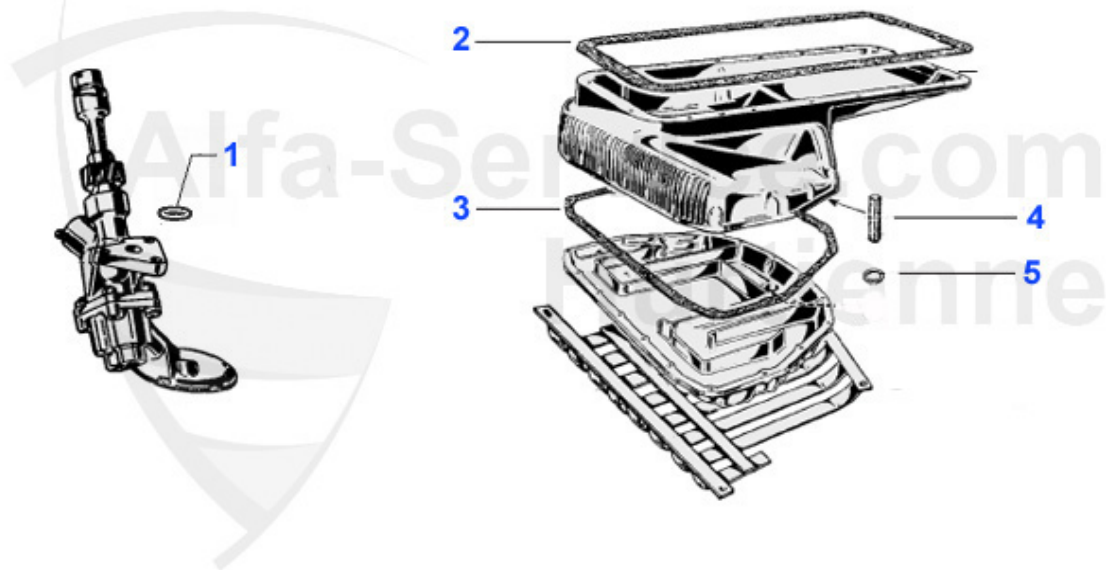

Spider (105/115) > ENGINE > ENGINE GASKETS > OILPAN

1	02 073 0 0	O-RING OIL PUMP	1.54 EUR
2	02 062 0 0	UPPER OIL PAN GASKET WITH METAL	30.50 EUR
2	02 015 0 0	UPPER OIL PAN GASKET STD.	17.50 EUR
3	02 014 0 0	LOWER OIL PAN GASKET	6.50 EUR
4	02 051 0 0	"T" RUBBER GASKET OILPAN	4.50 EUR
5	01 006 0 0	WASHER SUMP PLUG	1.50 EUR