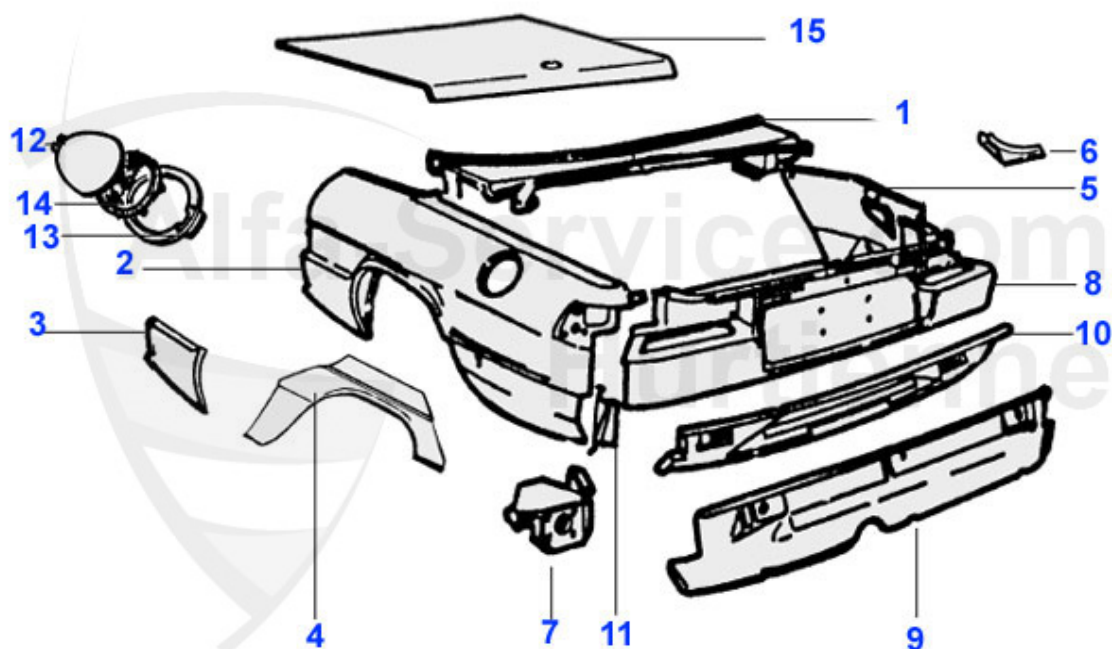

Spider (105/115) > BODY PARTS > PANELS > 1990-93 > REAR 2

1	15 145 3 0	TOP HOOD ATTACHMENT PANEL 70-93 without studs	269.00 EUR
2	15 199 3 2	REAR FENDER right - SPIDER beg. from 90	625.00 EUR
2	15 199 3 1	REAR FENDER left - beg. from 90 OEM 60777244	625.00 EUR
3	15 135 3 2	REAR WING REPAIR RIGHT, IN FRONT OF WHEEL	57.00 EUR
3	15 135 3 1	REAR WING REPAIR LEFT, IN FRONT OF WHEEL	57.00 EUR
4	15 092 3 1	REAR WHEEL ARCH PANEL left - SPIDER	49.00 EUR
4	15 092 3 2	REAR WHEEL ARCH PANEL right - SPIDER	49.00 EUR
6	15 215 3 1	REAR CONNECTING PANEL 90-93	67.00 EUR
6	15 215 3 2	REAR CONNECTING PANEL 90-93	***
7	15 216 3 2	REAR BUMPER BRACKET - SPIDER 90-93	***
7	15 216 3 1	REAR BUMPER BRACKET - SPIDER 90-93	***
8	15 203 3 0	UPPER REAR PANEL - SPIDER 90-93 (ONLY OUTER SKIN)	359.00 EUR
9	15 144 3 0	LOWER OUTER REAR PANEL - SPIDER 83-93	149.00 EUR
10	15 101 3 0	LOWER INNER REAR PANEL - SPIDER 83-93	119.00 EUR
11	15 217 3 1	REAR CONNECTING PANEL 90-93 SPIDER	54.99 EUR
11	15 217 3 2	REAR CONNECTING PANEL 90-93 SPIDER	***
12	15 091 3 1	FUEL DOOR- SPIDER	***
13	15 090 3 1	FUEL CAP REINFORCEMENT - SPIDER	***
14	18 053 3 0	FUEL FLAP SEAL - SPIDER	15.01 EUR
15	15 196 3 0	TAILGATE - SPIDER 90-93	***