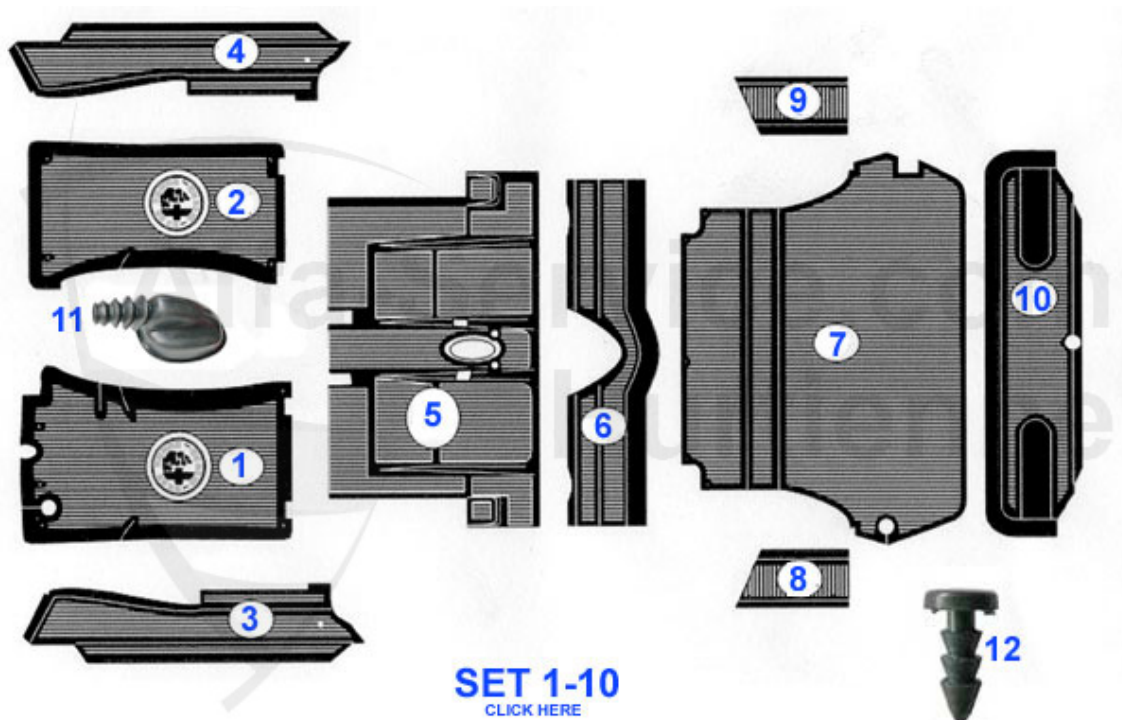

Spider (105/115) > INTERIOR PARTS > FLOORING > RUBBER MATS 1970-77

1	20 179 3 1	RUBBER MAT - foot floor left - FASTBACK	139.00 EUR
2	20 179 3 2	RUBBER MAT - foot floor right - SPIDER	139.00 EUR
3	20 175 3 1	RUBBER MAT - side rail left - SPIDER	95.00 EUR
4	20 175 3 2	RUBBER MAT - side rail right - SPIDER	95.00 EUR
5	20 193 3 0	RUBBER MAT - foot floor rear - FASTBACK	189.00 EUR
6	20 180 3 0	RUBBER MAT - cross to the seat - FASTBACK	135.01 EUR
7	20 178 3 0	TRUNK FLOOR RUBBER MAT - SPIDER FB	189.00 EUR
8	20 192 3 1	TRUNK RUBBER MAT left - SPIDER	36.00 EUR
9	20 192 3 2	TRUNK RUBBER MAT right - SPIDER	36.00 EUR
10	20 194 3 0	RUBBER MAT FOR REAR PANEL - FASTBACK	129.00 EUR
11	18 165 3 0	HAND BRAKE RUBBER BOOT SPIDER 1966-77	89.00 EUR
12	20 333 0 0	CLIP FOR RUBBER MAT - TRUNK	2.98 EUR
13	20 184 3 0	SET RUBBER MATS - FASTBACK SPIDER HANGING PEDALS, 10 PIECES SET INCLUDED TRUNK MATS	979.00 EUR