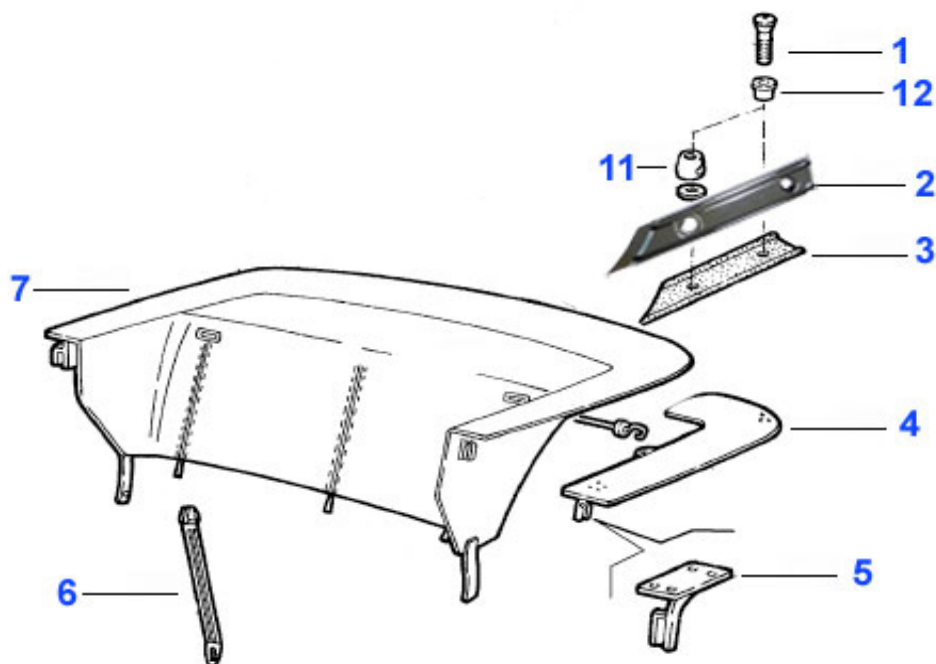

Spider (105/115) > BODY PARTS > TOP COVERS > TOP COVER 86 - 93

1	19 078 3 0	STAINLESS SCREW FOR CHROME COVER - TOP COVER AND HARDTOP HOLDER	2.50 EUR
2	19 076 3 1	Hard Top Holder left	59.00 EUR
2	19 076 3 0	SET HARDTOP HOLDER - SPIDER 83-93	95.01 EUR
3	18 079 3 1	GASKET HARD TOP HOLDER left	5.30 EUR
3	18 079 3 2	GASKET HARD TOP HOLDER right	5.30 EUR
4	21 053 3 2	PLASTIC HOOD COVER SPIDER 90-93 RIGHT	89.50 EUR
4	21 053 3 1	PLASTIC HOOD COVER SPIDER 90-93 LEFT	89.50 EUR
4	21 053 3 0	PLASTIC HOOD COVER SPIDER 90-93 SET L+R	175.00 EUR
5	21 043 3 1	FIXING BRACKET SOFT TOP COVER SPIDER 90-93 LEFT	30.50 EUR
5	21 043 3 2	FIXING BRACKET SOFT TOP COVER SPIDER 90-93 RIGHT	30.50 EUR
6	21 024 3 0	RETAINING STRAP - Spider hood.	16.51 EUR
7	21 052 3 0	TOP COVER SPIDER 90-93, TAN, ONLY OUTER SKIN	299.00 EUR
7	21 051 3 0	TOP COVER Spider 90-93, black, only outer skin	299.00 EUR
11	19 117 3 0	TOP COVER ATTACHMENT FOR HARDTOP HOOK	27.80 EUR
12	21 054 3 0	GROMMET FOR HOOD COVER SCREW OE 60518644	4.00 EUR