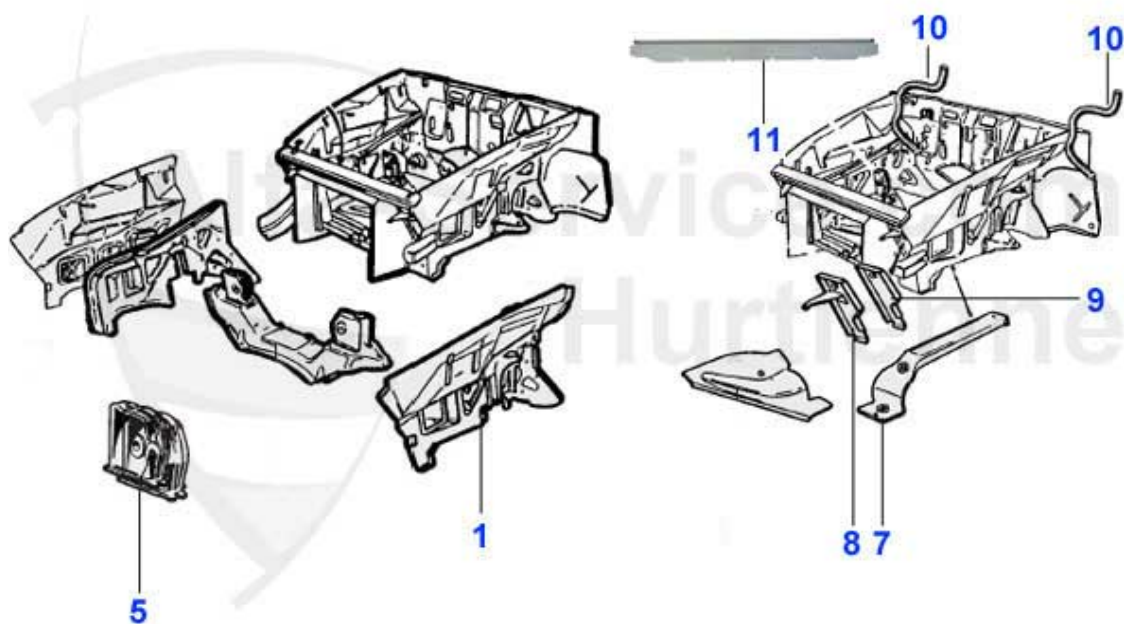

Spider (105/115) > BODY PARTS > PANELS > 1990-93 > FRONT 3

5	15 068 3 0	TOP ARM ATTACHMENT	67.00 EUR
7	15 155 3 2	CONNECTING PANEL - chassis leg, right	33.50 EUR
7	15 155 3 1	CONNECTING PANEL - chassis leg, left	33.50 EUR
8	15 064 3 1	FRONT COVER PANEL left	39.00 EUR
8	15 064 3 2	FRONT COVER PANEL right	39.00 EUR
9	15 065 3 1	REAR COVER PANEL left	25.00 EUR
9	15 065 3 2	REAR COVER PANEL right	25.00 EUR
10	18 116 3 0	WATER DRAIN HOSE SPIDER 1990-93	19.50 EUR
11	15 061 3 0	RADIATOR CROSS MEMBER FOR BONNET MOUNTING	49.00 EUR