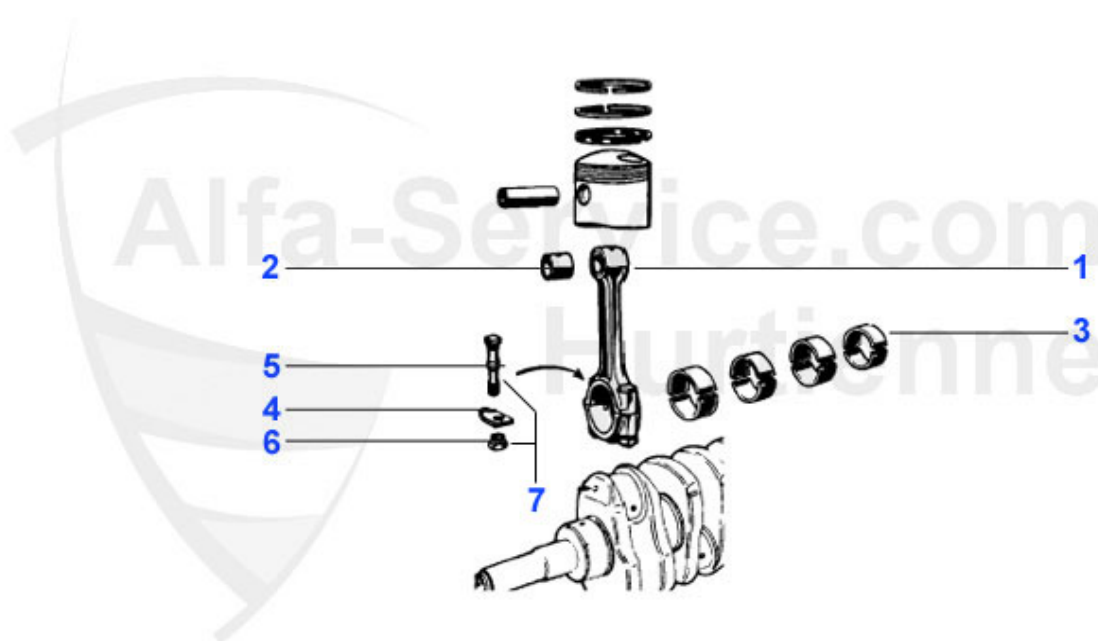

Spider (105/115) > ENGINE > ENGINE BLOCK > CON ROD/BEARING

1	03 013 0 0	1600 CONNECTING ROD USED PLEASE ADVISE WEIGHT	***
1	03 286 0 0	DRIVING ROD SET 2000	654.50 EUR
1	03 015 0 0	2000 CONNECTING ROD USED PLEASE ADVISE WEIGHT	59.00 EUR
1	03 014 0 0	1750 CONNECTING ROD USED PLEASE ADVISE WEIGHT	59.00 EUR
1	03 012 0 0	1300 CONNECTING ROD USED PLEASE ADVISE WEIGHT	59.00 EUR
2	03 112 0 0	1600 - 2000 BEARINGS CONNECTING ROD 1.7/1.8/2.0TS/2.5/3.0/3.2 V6	11.50 EUR
2	03 107 0 0	1600 - 2000 BUSHING CONNECTING ROD 1.7/1.8/2.0TS/2.5/3.0/3.2 V6 LIKE ORIGINAL	11.50 EUR
2	03 016 0 0	1300 BUSHING CONNECTING ROD	14.51 EUR
3	03 079 0 0	BIG END SHELLS 1300 0.40	95.00 EUR
3	03 020 0 0	BIG END BEARINGS,10 OVERSIZE 1600-2000	62.00 EUR
3	03 022 0 0	BIG END BEARINGS .20 O/SIZE (1600 - 2000)	62.00 EUR
3	03 077 0 0	1300 .30 BIG END BEARINGS	82.00 EUR
3	03 078 0 0	BIG END BEARINGS 0.30 (1600 - 2000)	79.00 EUR
3	03 019 0 0	1300 .10 BIG END BEARINGS	86.50 EUR
3	03 021 0 0	1300 .20 BIG END BEARINGS	86.50 EUR
3	03 017 0 0	1300 STD. BIG END BEARINGS	87.00 EUR
3	03 080 0 0	BIG END BEARINGS 1600-2000 0.40	62.00 EUR
3	03 018 0 0	BIG END BEARINGS STANDARD 1600-2000	62.00 EUR
4	03 138 0 0	1300 LOCK TAB	1.20 EUR
4	03 139 0 0	1600, 1750 LOCK TAB FOR ROD NUT	1.40 EUR
5	03 105 0 0	CONROD BOLT 2000	***
6	03 108 0 0	1600/1750/2000 ROD NUT	4.25 EUR
7	03 103 0 0	BIG END BEARING BOLT KIT WITH NUT 1750,2000.ALSO APPLICABLE FOR 1600	247.50 EUR