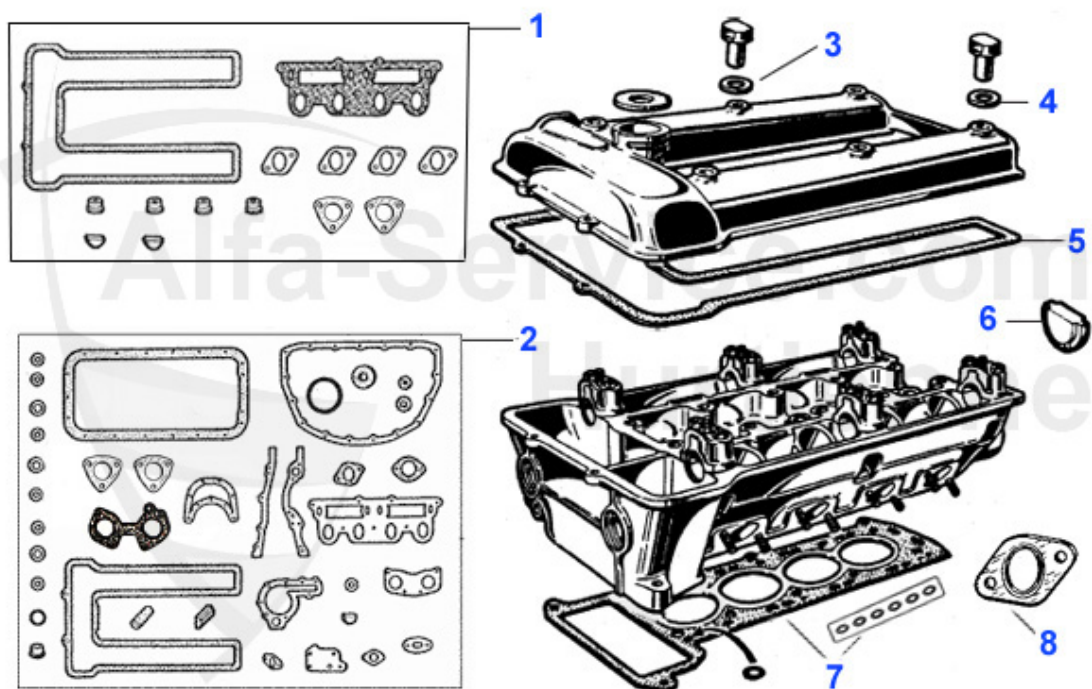

Spider (105/115) > ENGINE > ENGINE GASKETS > GASKET SETS/CYLINDER HEAD

7	02 161 0 0	OE. 60534368 SEAL	0.45 EUR
7	02 067 0 0	COPPER CYLINDER HEAD GASKET 1600	***
7	02 068 0 0	COPPER CYLINDER HEAD GASKET 2000	***
8	02 020 0 0	GASKET EXHAUST MANIFOLD-CYLINDER HEAD	2.90 EUR