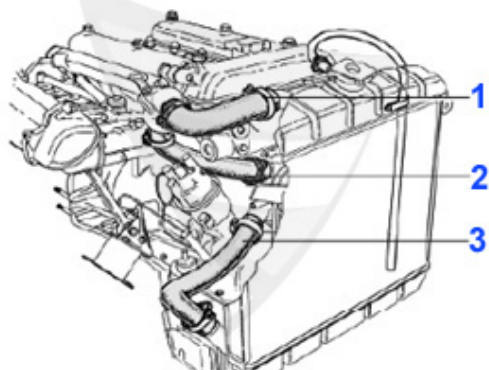

Spider (105/115) > COOLING SYSTEM > HOSES > 2000 INJECTION

Ausführung mechanische Lüfter
MECHANICAL FAN VERSION