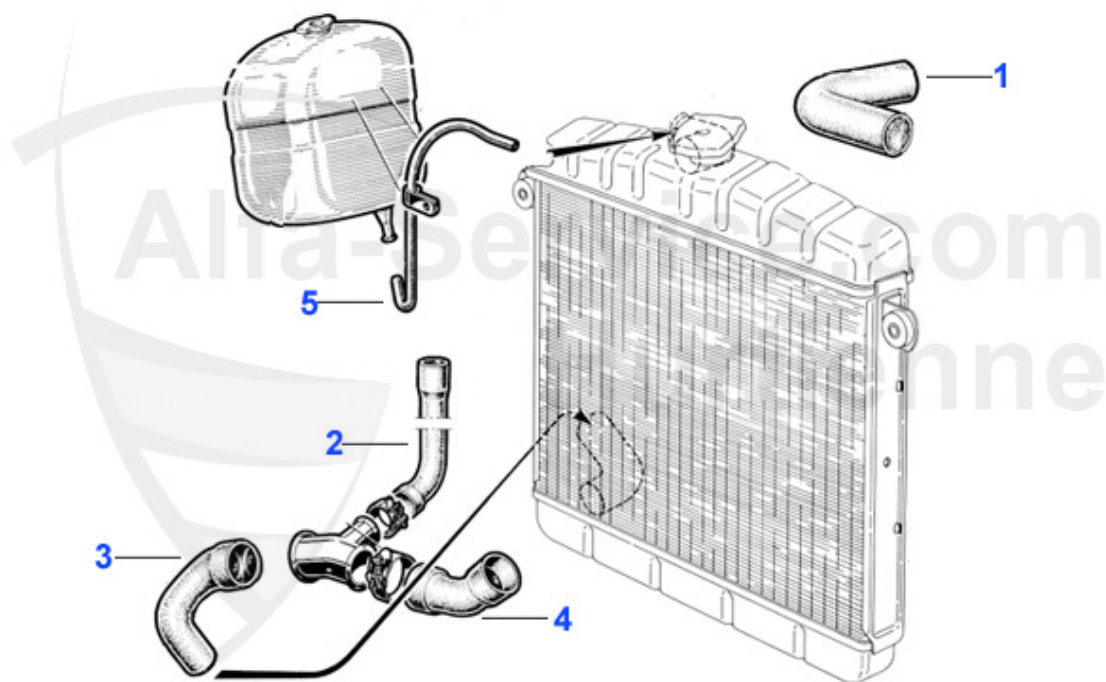

Spider (105/115) > COOLING SYSTEM > HOSES > 1750

1	08 016 0 0	UPPER RADIATOR HOSE - 2nd series	13.90 EUR
2	08 019 0 0	RADIATOR-HOSE 1750 LONG	15.01 EUR
3	08 021 0 0	RADIATOR-HOSE TO RADIATOR 1750	14.01 EUR
4	08 020 0 0	RADIATOR-HOSE 1750 SHORT	15.90 EUR
5	08 024 0 0	HOSE / RADIATOR OVERFLOW CONTAINER	5.00 EUR
6	08 053 0 0	BOTTOM RADIATOR HOSES T-PIECE FOR ALL 1750 ENGINES	38.00 EUR