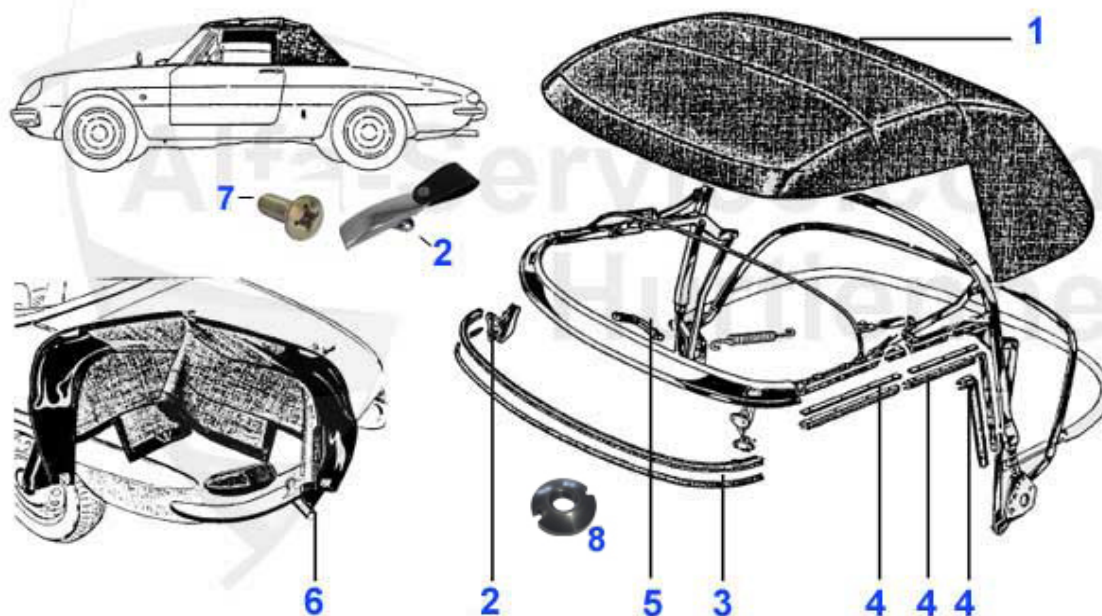

Spider (105/115) > BODY PARTS > TOP COVERS > CONVERTIBLE TOP 1966-69

1	21 034 3 0	MOHAIR HOOD black - ROUNDTAIL SONNENLAND	695.00 EUR
1	21 002 3 0	MOHAIR HOOD - ROUNDTAIL - orig. quality	599.00 EUR
2	19 191 3 0	CHROMED HOOD LOCK WITH LATCH,SHORT VERSION	78.00 EUR
3	18 045 3 0	FRONT HOOD RUBBER SEAL - DUETTO.	45.01 EUR
4	18 047 3 0	SIDE WEATHER STRIPS ROUNDTAIL - set of 6.	205.00 EUR
5	21 016 3 0	HOOD HANDLE	28.50 EUR
6	21 004 3 0	TOP COVER Spider RH 66-69, black, Skai	325.00 EUR
7	21 031 3 0	Edelstahlschraube für Verdeckverschluss M6 X 16mm	0.95 EUR
8	21 010 3 0	Befestigungsmutter Verdeckgestänge Rundheck '66-'69	***