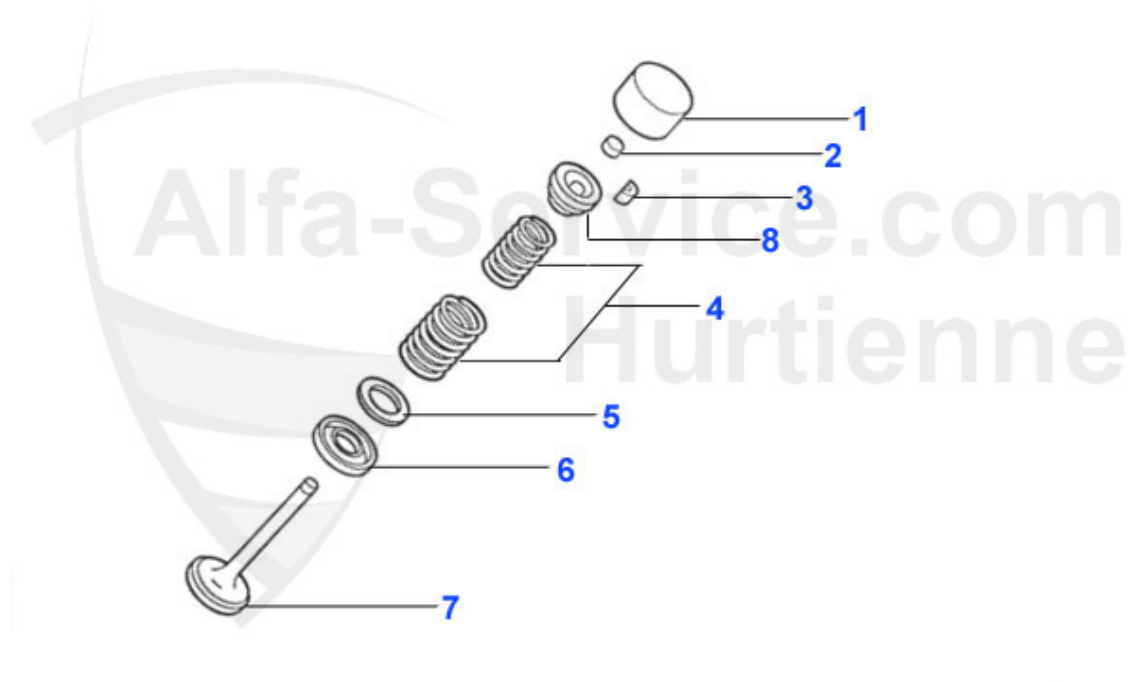

Spider (105/115) > ENGINE > CYLINDER HEAD > VALVES

2	VEP3275	Ventileinstellplättchen 3.275	11.50 EUR
2	VEP3300	Ventileinstellplättchen 3.300	11.50 EUR
2	VEP3325	Ventileinstellplättchen 3.325	11.50 EUR
2	VEP3400	Ventileinstellplättchen 3.400	11.50 EUR
2	VEP3425	Ventileinstellplättchen 3.425	11.50 EUR
2	VEP3450	Ventileinstellplättchen 3.450	11.50 EUR
2	VEP3350	Ventileinstellplättchen 3.350	11.50 EUR
2	VEP3375	Ventileinstellplättchen 3.375	11.50 EUR
2	VEP3200	Ventileinstellplättchen 3.200	11.50 EUR
2	VEP3175	Ventileinstellplättchen 3.175	11.50 EUR
2	VEP2900	Ventileinstellplättchen 2.900	11.50 EUR
2	VEP2925	Ventileinstellplättchen 2.925	11.50 EUR
2	VEP2950	Ventileinstellplättchen 2.950	11.50 EUR
2	VEP2975	Ventileinstellplättchen 2.975	11.50 EUR
2	VEP3000	Ventileinstellplättchen 3.000	11.50 EUR
2	VEP3050	Ventileinstellplättchen 3.050	11.50 EUR
2	VEP3075	Ventileinstellplättchen 3.075	11.50 EUR
2	VEP3100	Ventileinstellplättchen 3.100	11.50 EUR
2	VEP3125	Ventileinstellplättchen 3.125	11.50 EUR
2	VEP3150	Ventileinstellplättchen 3.150	11.50 EUR
2	VEP2875	Ventileinstellplättchen 2.875	11.50 EUR
2	VEP2225	VALVE ADJUSTING SHIM 2.025	11.50 EUR
2	VEP1550	VALVE ADJUSTING SHIM 1.550	11.50 EUR
2	VEP1700	VALVE ADJUSTING SHIM 1.700	11.50 EUR
2	VEP1675	VALVE ADJUSTING SHIM 1.675	11.50 EUR
2	VEP1650	VALVE ADJUSTING SHIM 1.650	11.50 EUR
2	VEP1625	VALVE ADJUSTING SHIM 1.625	11.50 EUR
2	VEP1600	VALVE ADJUSTING SHIM 1.600	11.50 EUR
2	VEP1575	VALVE ADJUSTING SHIM 1.575	11.50 EUR
2	VEP1525	VALVE ADJUSTING SHIM 1.525	11.50 EUR