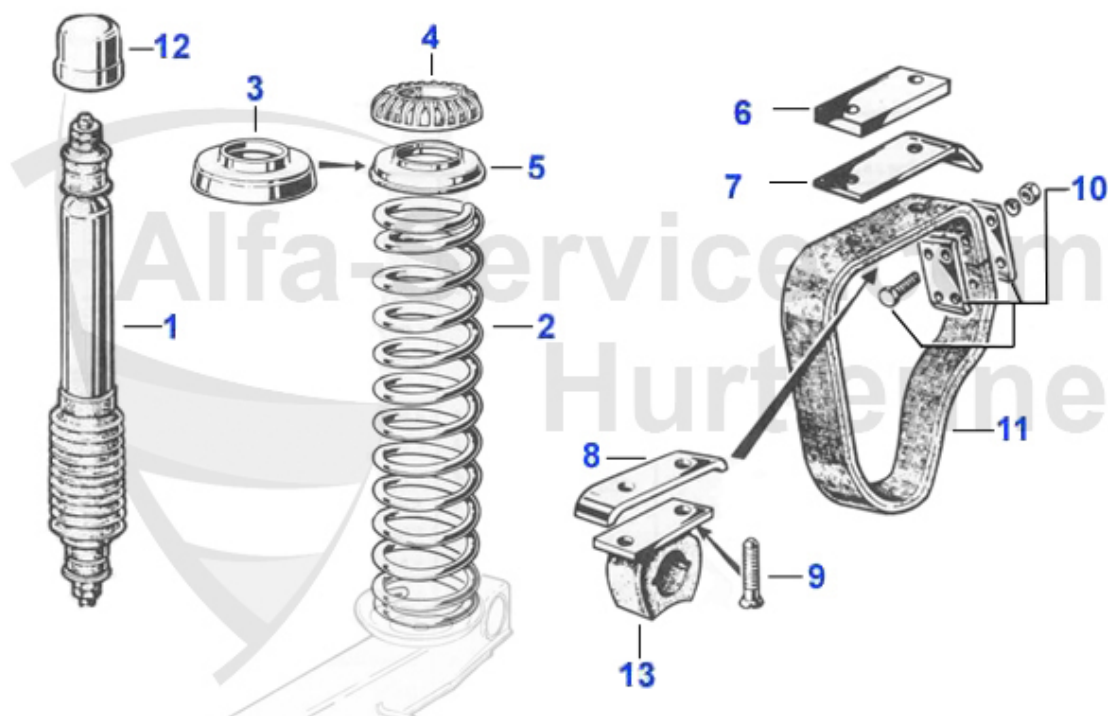

Spider (105/115) > SUSPENSION > REAR > SPRINGS/SHOCKS/ANTI ROLL BAR

1	12 002 0 0	SHOCK ABSORBER KYB standard rear	59.00 EUR
1	12 004 0 0	REAR SHOCK ABSORBER KONI RED STANDARD ADJUSTABLE REAR	125.00 EUR
1	12 150 0 0	SHOCK ABSORBER KONI YELLOW SPORT ADJUSTABLE REAR	125.00 EUR
1	12 006 0 0	SHOCK ABSORBER BILSTEIN HARD GAS PRESSURE YELLOW REAR	145.00 EUR
1	12 152 0 0	SHOCK ABSORBER SPAX GAS PRESSURE REAR, ADJUSTABLE	***
2	12 049 0 0	REAR SPRING - SPIDER/BERTONE stronger	68.50 EUR
2	12 050 0 0	REAR SPRING SPIDER 87-93/GIULIA	86.00 EUR
3	12 103 3 0	SPACER REAR SPRING 11 mm	65.00 EUR
3	12 104 3 0	REAR SPRING SPACER 16 mm	65.00 EUR
3	12 105 3 0	REAR SPRING SPACER 21 mm	79.00 EUR
4	12 014 3 0	RUBBER PAD REAR SPRING	7.90 EUR
5	12 047 0 0	METAL PAD REAR SPRING	15.51 EUR
6	12 087 0 0	SPACER REAR AXLE BUMP STOP/NYLON IMPROVED VERSION,EASY TO DISMANTLE,NO CONTACT CORROSION	44.90 EUR
8	12 054 0 0	METAL UNDER BUMP STOP	13.49 EUR
9	12 059 0 0	SCREW BUMP STOP REAR AXLE	2.40 EUR
10	12 053 0 0	MOUNTING KIT FOR REBOUND STRAPS 31 mm FOR ONE SIDE	11.50 EUR
11	12 036 0 1	REAR AXLE REBOUND STRAP (outside) - 31 mm	12.50 EUR
11	12 043 0 0	REBOUND STRAP KIT INNER/OUTER 31mm, ORIGINAL MATERIAL (4 PCS)	95.00 EUR
11	12 035 1 0	REAR AXLE REBOUND STRAP 45 mm GIULIA	22.00 EUR
11	12 036 0 2	REAR AXLE REBOUND STRAP (inside) - 31 mm	12.50 EUR
12	12 170 0 0	RUBBER CAP REAR SHOCK ABSORBER	21.50 EUR
13	12 204 0 0	BUMP STOP REAR AXLE GIULIA 1.SERIES ORIGINALTEIL	37.50 EUR
13	12 027 0 0	BUMP STOP REAR AXLE, 2nd series	14.90 EUR