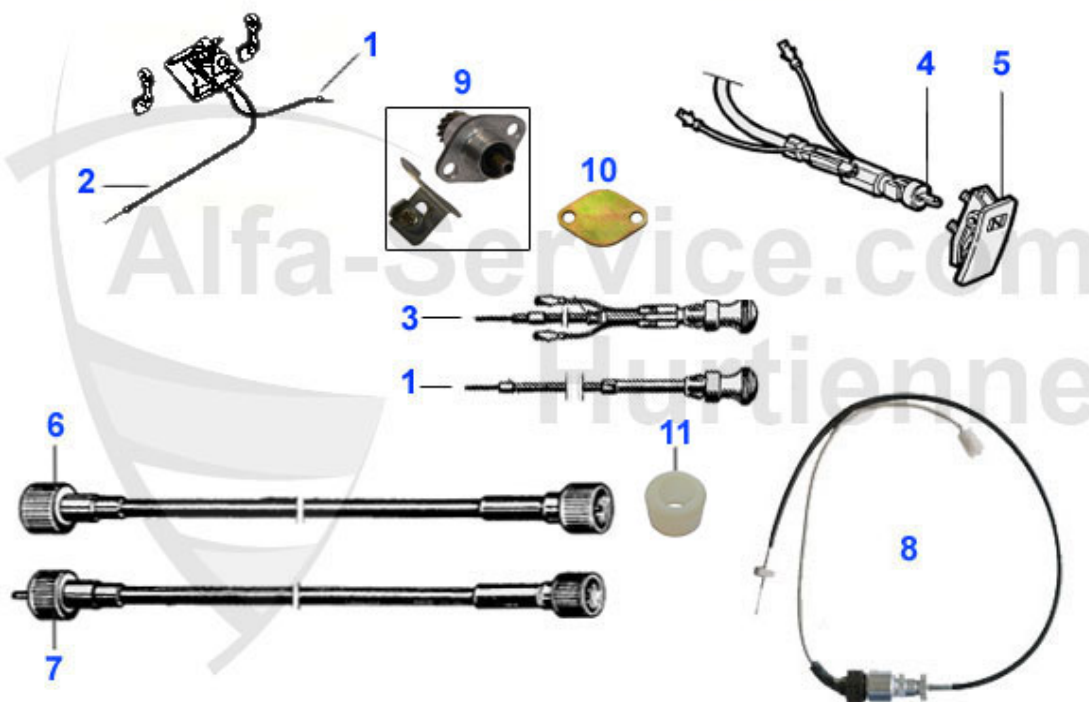

Spider (105/115) > CABLES > CABLES

1	10 012 0 0	MANUAL THROTTLE CABLE - SPIDER 70-86 with console CHOKE CABLE - all models	10.50 EUR
2	10 015 0 0	MANUAL THROTTLE CABLE WITH KNOB, MODELS WITH CENTER CONSOLE	39.00 EUR
2	10 011 0 0	MANUAL THROTTLE CABLE - all models except SPIDER with central console	9.50 EUR
3	10 013 3 0	CHOKE CABLE - SPIDER with console	39.00 EUR
4	10 023 3 0	Chokezug Spider ab 87 (im Kniepolster)	***
5	10 024 3 0	CHOKE CABLE LEVER - SPIDER (87-93)	17.11 EUR
6	10 020 3 0	SPEEDOMETER CABLE - SPIDER 90-93	25.50 EUR
6	10 002 2 0	SPEEDOMETER CABLE - 1890 mm 1300-1750	24.00 EUR
6	10 036 0 0	SPEEDOMETER CABLE - SPIDER 1987-89	28.50 EUR
6	10 003 0 0	SPEEDOMETER CABLE 2000mm 2.0 SPIDER AND GT	25.50 EUR
7	10 004 0 0	TACHOMETER CABLE - short 1410 mm 1300-1600	27.50 EUR
7	10 005 0 0	TACHOMETER CABLE - long 1509 mm 2000 SPIDER/GT	24.00 EUR
8	10 041 3 0	CONVERSION KIT SPEEDOMETER SENSOR SPIDER 1990-93, INCLUDED NEW SPEEDO METER CABLE, REPLACING 60554800	369.00 EUR
8	10 042 3 0	CONVERSION KIT SPEEDOMETER SENSOR SPIDER 1987-89, NEW SPEEDOMETER CABLE INCLUDED, REPLACING 60554800	369.00 EUR
9	03 483 0 0	TACHOMETER DRIVE	***
10	03 484 0 0	WATER PUMP PLATE	***
11	04 066 0 0	DISTANCE RING FOR SPEEDO DRIVE	4.50 EUR