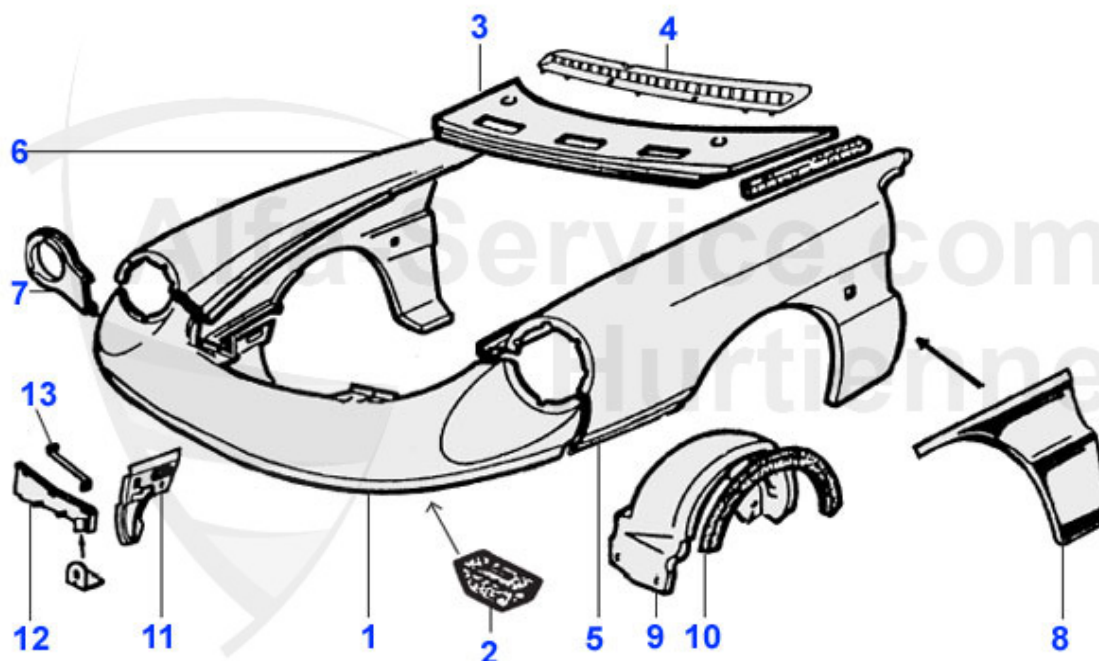

Spider (105/115) > BODY PARTS > PANELS > 1990-93 > FRONT 1

1	15 200 3 0	UPPER FRONT PANEL - Spider 90-93	175.00 EUR
2	18 126 3 0	DISTANCE RUBBER BETWEEN FRONT PANEL AND BUMPER	2.20 EUR
3	15 053 3 0	WIPER PANEL - SPIDER 81-93	195.01 EUR
4	18 081 3 0	PLASTIC CAP FOR WIPER PANEL	199.00 EUR
5	15 198 3 1	FENDER left - SPIDER 90-93	459.99 EUR
6	15 198 3 2	FENDER right - SPIDER 90-93	***
7	15 039 3 1	HEAD LAMP FRAME left - SPIDER	73.99 EUR
7	15 039 3 2	HEAD LAMP FRAME right - Spider	73.99 EUR
8	15 116 3 2	REPAIR PANEL SPIDER FRONT FENDER right SPIDER	75.01 EUR
8	15 116 3 1	REPAIR PANEL SPIDER FRONT FENDER left SPIDER	75.01 EUR
9	15 173 3 1	FRONT SPLASH SHIELD left	89.00 EUR
9	15 173 3 2	FRONT SPLASH SHIELD right	89.00 EUR
10	15 174 3 0	SEALING FOR SPLASH SHIELD SPIDER 90-93	***
11	15 212 3 2	FRONT CONNECTING PANEL - SPIDER 90-93	31.00 EUR
11	15 212 3 1	FRONT CONNECTING PANEL 90-93	***
12	15 213 3 2	FRONT CONNECTING PANEL 83-93	***
12	15 213 3 1	FRONT CONNECTING PANEL 83-93	***
13	15 214 3 2	FRONT CONNECTING PANEL 90-93	31.00 EUR
13	15 214 3 1	FRONT CONNECTING PANEL 90-93 LEFT	31.00 EUR