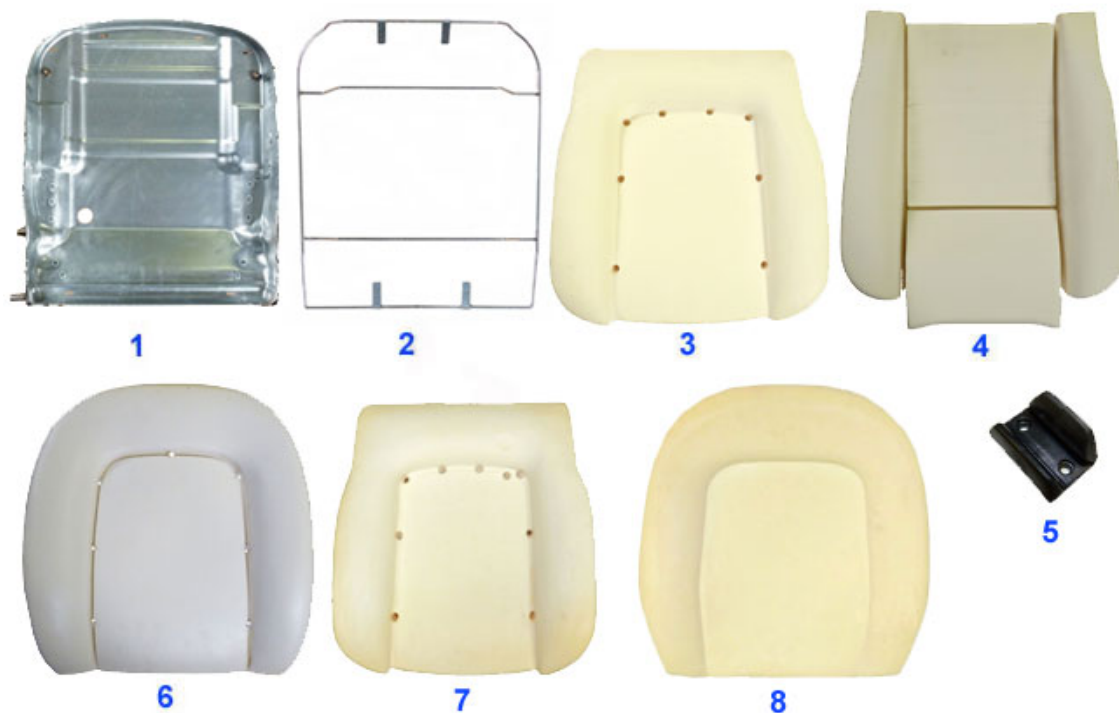

Spider (105/115) > INTERIOR PARTS > SEATS > SEAT PAN/FOAM

1	20 383 3 0	SEAT PAN (metal) SPIDER 1970-93	148.00 EUR
2	20 384 3 0	METAL GRID FRAME FOR SEAT PADS SPIDER	45.01 EUR
3	20 340 3 0	FOAM SEAT PAD SPIDER 1970-87	79.00 EUR
4	20 341 3 0	FOAM SEAT PAD SPIDER 87-93	119.00 EUR
5	20 433 3 0	BODY STOP MOUNTING BACK REST SPIDER 66-70, 2 PCS REQUIRED FOR ONE SEAT	10.50 EUR
6	20 331 3 0	SEAT FOAM UPPER SPIDER 1970-85	135.01 EUR
7	20 447 3 0	SEAT PAD ROUNDTAIL	109.00 EUR
8	20 446 3 0	SEAT CUSHION SET DUETTO ROUNDTAIL	185.90 EUR