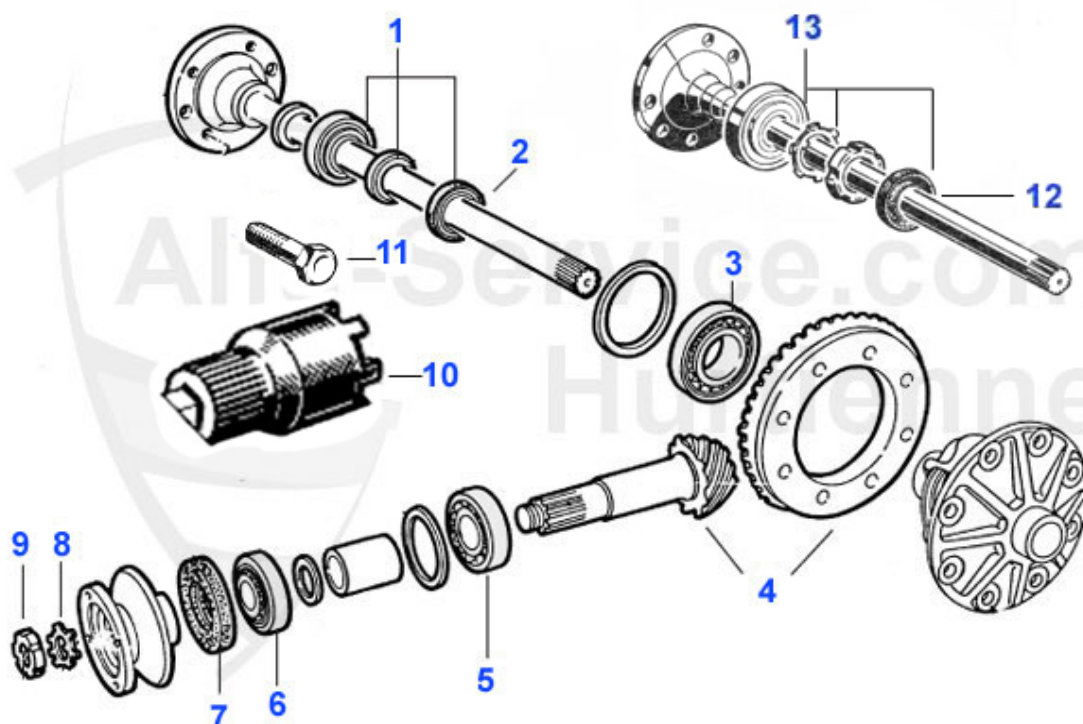

Spider (105/115) > ACTUATION > REAR AXLE > WHEEL BEARING/DIFFERENTIAL

1	12 030 0 0	SHRINK COLLAR	14.90 EUR
1	12 156 0 0	REAR WHEEL BEARING KIT 1972> WITH SHRINKING RING INCL. SEAL	65.00 EUR
2	02 028 0 0	OIL SEAL (34/52/10) REAR WHEEL BEARING 2nd SERIES	11.90 EUR
3	12 051 0 0	DIFFERENTIAL BEARING 2000, AR 75 4 + 6 CYL.,RZ/SZ,ALFETTA AND GIULIETTA	43.99 EUR
3	12 096 0 0	SHOULDER BEARING - DIFF. 1300 - 1750	115.00 EUR
5	12 090 0 0	REAR PINION BEARINGS 2000	84.00 EUR
5	12 107 0 0	REAR PINION BEARING 1300-1750	84.00 EUR
6	12 142 0 0	OUTER FRONT BEARING DIFFERENTIAL 1300- 1750	59.00 EUR
6	12 089 0 0	FRONT PINION BEARINGS 2000	54.00 EUR
7	02 026 0 0	OIL SEAL DIFFERENTIAL 2000 (45/74.5/12)	15.01 EUR
7	02 156 0 0	OIL SEAL (72/40/10) DIFFERTIAL 1750	12.99 EUR
7	02 053 0 0	OIL SEAL (40/72/16) DIFFERENTIAL 1300-1600	12.99 EUR
8	12 172 0 0	LOCK TAB differential 1600	4.50 EUR
9	12 145 3 0	Nut for diff. 1300-1750	28.00 EUR
9	12 182 0 0	Nut for diff. 2000	18.90 EUR
10	12 182 2W	DIFF. TOOL NUT 2000	69.50 EUR
10	12 182 1W	AUTOMOTIVE SPECIALITY TOOL DIFF. 1300-1750	69.50 EUR
11	12 085 0 0	WHEEL STUD REAR AXLE RIGHT THREAD	6.50 EUR
12	02 027 0 0	OIL SEAL (30/52/10) REAR WHEEL BEARING 1st SERIES	12.50 EUR
13	12 155 0 0	REAR WHEEL BEARING SET UP TO 1972	69.50 EUR