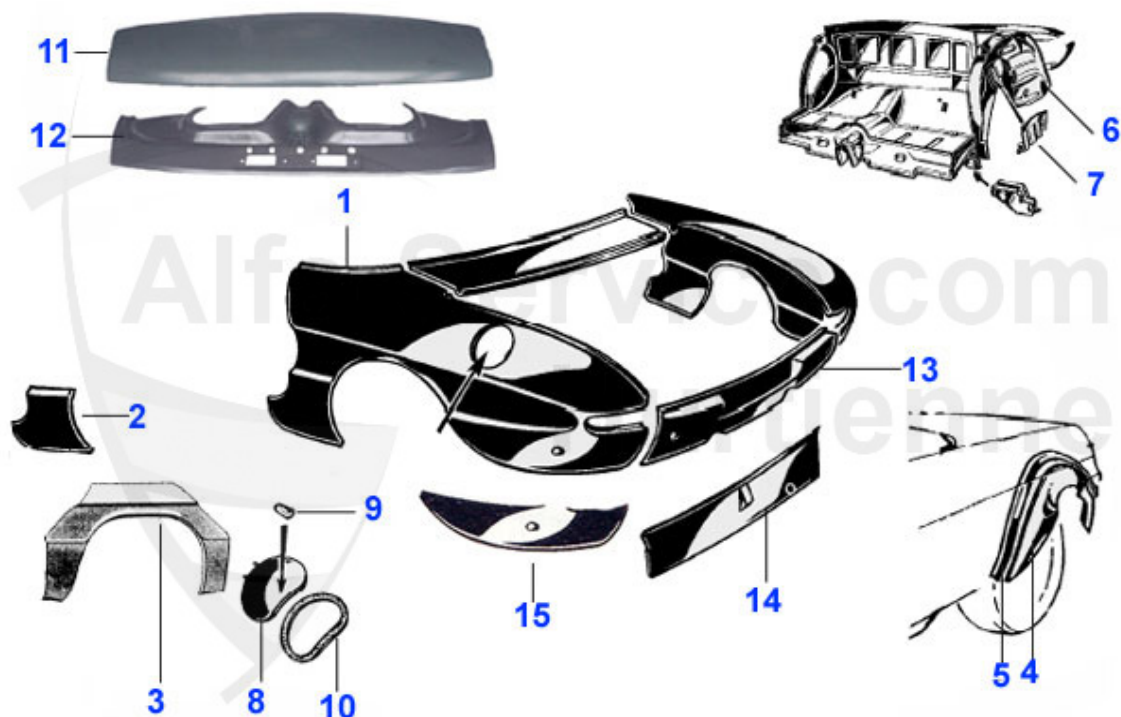

Spider (105/115) > BODY PARTS > PANELS > 1966-69 > REAR

1	15 172 3 2	REAR FENDER right - SPIDER ROUNDTAIL	1395.00 EUR
1	15 172 3 1	REAR FENDER left - SPIDER ROUNDTAIL	1395.00 EUR
2	15 135 3 1	REAR WING REPAIR LEFT, IN FRONT OF WHEEL	57.00 EUR
2	15 135 3 2	REAR WING REPAIR RIGHT, IN FRONT OF WHEEL	57.00 EUR
3	15 092 3 2	REAR WHEEL ARCH PANEL right - SPIDER	49.00 EUR
3	15 092 3 1	REAR WHEEL ARCH PANEL left - SPIDER	49.00 EUR
4	15 284 3 1	OUTER WHEEL HOUSE left - Spider 1990-93, ADAPTABLE FOR EARLIER MODELS	189.00 EUR
4	15 284 3 2	OUTER WHEEL HOUSE right - SPIDER 1990-93, ADAPTABLE FOR EARLIER MODELS	189.00 EUR
5	15 096 3 2	WHEEL HOUSE FILLET right - SPIDER NEEDS TO BE MODIFIED	***
5	15 096 3 1	WHEEL HOUSE FILLET left - SPIDER	***
6	15 097 3 2	INNER WHEEL HOUSE right - SPIDER	***
6	15 097 3 1	INNER WHEEL HOUSE left - SPIDER	***
7	15 169 3 1	REINFORCING PANEL - LIMIT STRAPS - H-AXLE LEFT	42.90 EUR
7	15 169 3 2	REINFORCING PANEL - LIMIT STRAPS - H-AXLE RIGHT	42.90 EUR
8	15 091 3 1	FUEL DOOR- SPIDER	***
9	19 070 3 0	FUEL CAP LEVER	13.99 EUR
10	18 053 3 0	FUEL FLAP SEAL - SPIDER	15.01 EUR
11	15 218 3 0	REPAIR PANEL - TRUNK CAP OUTER SKIN ROUNDTAIL	209.00 EUR
12	15 219 3 0	REPAIR PANEL WITH HOLES - INNER TRUNK CAP - ROUNDTAIL	279.09 EUR
13	15 244 3 0	OUTER REAR PANEL DUETTO	369.00 EUR
14	15 282 3 0	INNER REAR PANEL - DUETTO	165.01 EUR
15	15 141 3 1	REPAIR PANEL - rear side part left Spider 66-69	152.00 EUR
15	15 141 3 2	REPAIR PANEL - rear side part right Spider 66-69	152.00 EUR