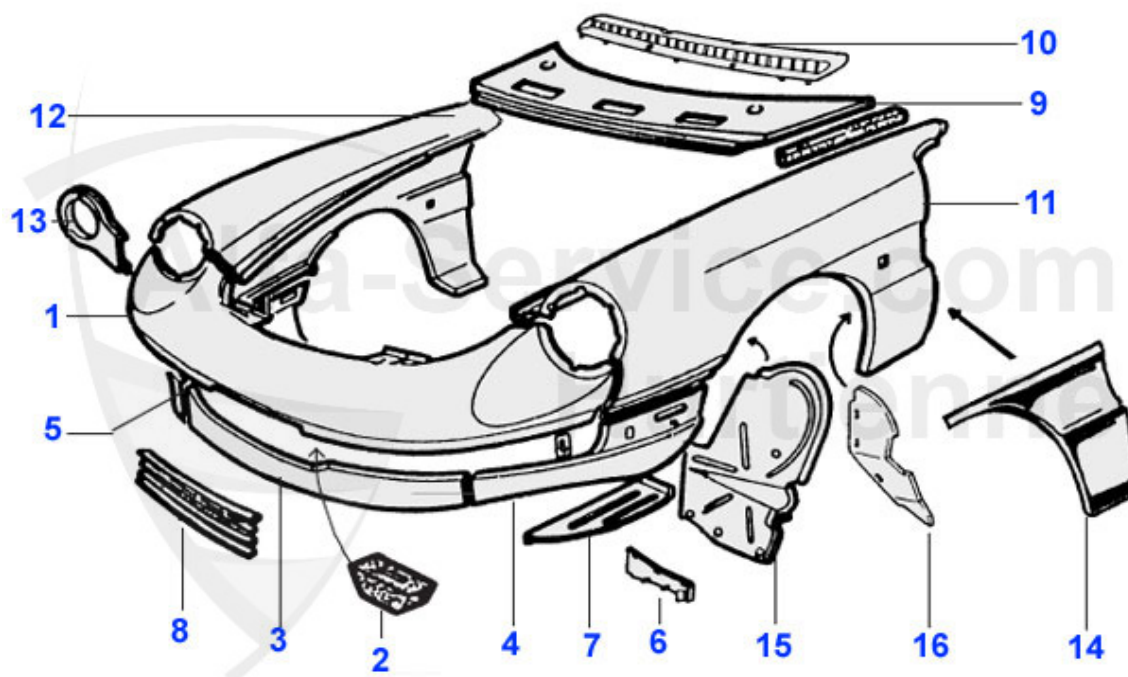

Spider (105/115) > BODY PARTS > PANELS > 1983-89 > FRONT 1

1	15 121 3 0	UPPER FRONT PANEL - SPIDER 83-89	186.00 EUR
2	18 126 3 0	DISTANCE RUBBER BETWEEN FRONT PANEL AND BUMPER	2.20 EUR
3	15 122 3 0	LOWER FRONT CENTER PANEL, SPIDER 1983-89	95.03 EUR
4	15 123 3 1	LOWER FRONT PANEL left - SPIDER 1983-89	85.00 EUR
5	15 123 3 2	LOWER FRONT PANEL RIGHT, SPIDER 1983-89	85.00 EUR
6	15 213 3 1	FRONT CONNECTING PANEL 83-93	***
6	15 213 3 2	FRONT CONNECTING PANEL 83-93	***
7	15 157 3 1	CONNECTING PANEL / LOWER FRONT PANEL left - beg. from 83	26.00 EUR
7	15 157 3 2	CONNECTING PANEL / LOWER FRONT PANEL right - beg. from 83	26.00 EUR
8	15 190 3 0	RADIATOR GRILLE - SPIDER 83-89	***
9	15 053 3 0	WIPER PANEL - SPIDER 81-93	195.01 EUR
10	18 081 3 0	PLASTIC CAP FOR WIPER PANEL	199.00 EUR
11	15 120 3 1	FRONT FENDER left - SPIDER 83-89	518.99 EUR
12	15 120 3 2	FRONT FENDER right - SPIDER 83-89	518.99 EUR
13	15 039 3 1	HEAD LAMP FRAME left - SPIDER	73.99 EUR
13	15 039 3 2	HEAD LAMP FRAME right - Spider	73.99 EUR
14	15 116 3 1	REPAIR PANEL SPIDER FRONT FENDER left SPIDER	75.01 EUR
14	15 116 3 2	REPAIR PANEL SPIDER FRONT FENDER right SPIDER	75.01 EUR
15	15 117 3 1	STONE SHIELD front, left - SPIDER 83-89	89.00 EUR
15	15 117 3 2	STONE SHIELD front, right - SPIDER 83-89	89.00 EUR
16	15 290 3 1	STONE SHIELD SPIDER REAR, LEFT	42.00 EUR
16	15 290 3 2	STONE SHIELD SPIDER REAR, RIGHT	42.00 EUR