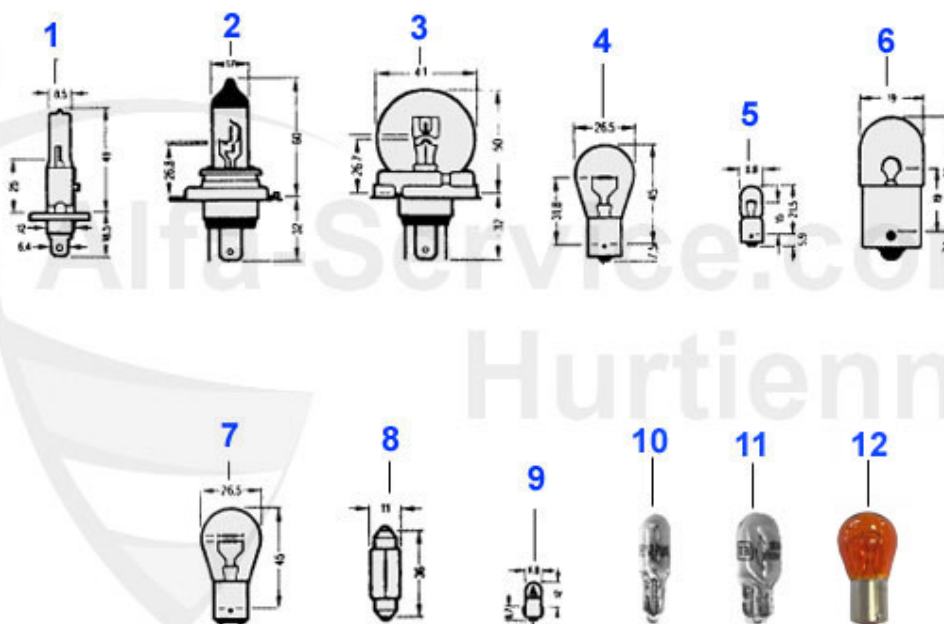

Spider (105/115) > BODY PARTS > LIGHTS > BULB

1	16 093 0 0	BULB H1	5.90 EUR
2	16 094 0 0	BULB H4 60/55 W	5.90 EUR
3	16 095 0 0	BULB Bilux 40/45 W	3.00 EUR
4	16 096 0 0	BULB 21W	0.98 EUR
5	16 097 0 0	BULB 4W	1.00 EUR
6	16 098 0 0	BULB 5W	1.15 EUR
7	16 100 0 0	BULB 21/5W	0.98 EUR
8	16 101 0 0	BULB 5W Soffite	1.59 EUR
9	16 099 0 0	BULB FOR WARNING LIGHTS 1.2W tubularly	1.59 EUR
10	16 179 0 0	BULB for glass base 1.2W	2.15 EUR
11	16 180 0 0	BULB for glass base 5W	3.50 EUR
12	16 138 0 0	BULB 12V/21W yellow coloured	3.38 EUR
13	16 146 0 0	BULB HIGH POWER H4 60/55 W BILUX socket	8.00 EUR
14	16 104 0 0	BULB Bilux 40/45 W	3.00 EUR