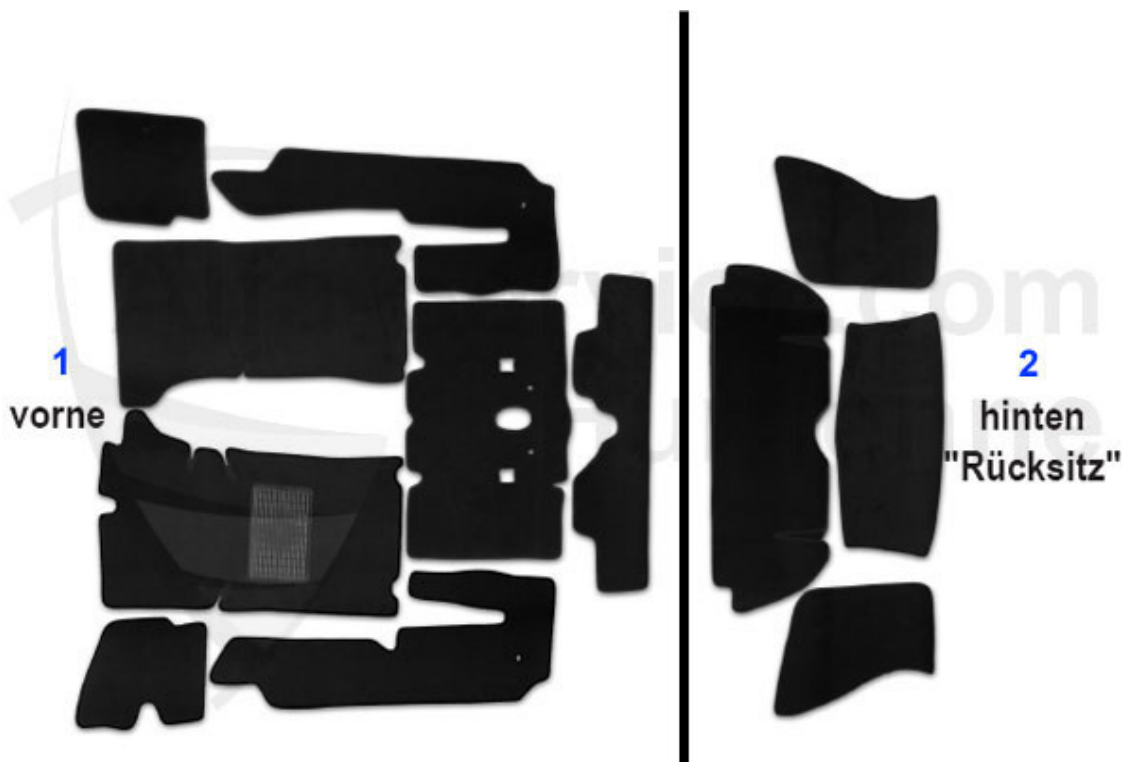

1	20 113 3 0	CARPET SET - SPIDER 2000 / 70-89	195.01 EUR
1	20 122 3 0	CARPET SET SPIDER 90 BLACK 10 PCS	329.00 EUR
1	20 120 3 0	CARPET SET SPIDER 90 TAN 10 PCS	410.06 EUR
1	20 111 3 0	CARPET SET - ROUNDTAIL	199.00 EUR
1	20 112 3 0	CARPET SET - SPIDER 1300/1600 beg. from 70	199.00 EUR
2	20 115 3 0	CARPET SET - REAR SEAT - SPIDER 1600 78-82	159.00 EUR
2	20 262 3 0	TOP TRIM FOR REAR DEPOSIT	299.00 EUR
2	20 347 3 0	REAR CENTER COVER SPIDER 70-77 1300/1600	215.00 EUR
2	20 121 3 0	REAR CARPET SET SPIDER 90 TAN	235.00 EUR
2	20 114 3 0	REAR CARPET SET - "console version"	165.01 EUR
2	20 123 3 0	REAR CARPET SET SPIDER 90 BLACK	205.00 EUR