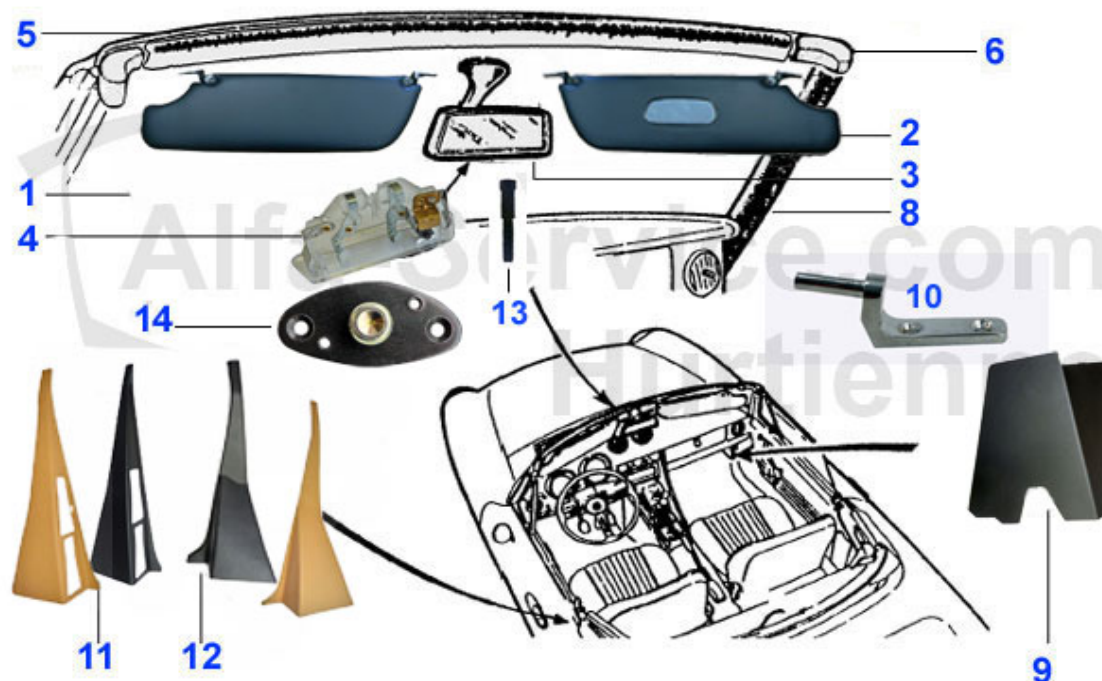

Spider (105/115) > INTERIOR PARTS > SUNVISORS/COVERS

1	20 018 3 1	SUN VISOR LEFT SPIDER WITHOUT MIRROR WITH HOLDERS 66-89	40.00 EUR
1	20 213 3 2	SUN SCREEN right - SPIDER 90-93	***
2	20 213 3 1	SUN SCREEN LEFT WITH - SPIDER 90-93	***
2	20 148 3 2	SUN VISOR RIGHT SPIDER WITH MIRROR AND HOLDERS	42.00 EUR
3	20 019 3 0	INNER MIRROR SPIDER 1986>	109.00 EUR
3	20 012 3 0	INSIDE MIRROR SPIDER 66-83 WITH LIGHTING	309.00 EUR
4	16 089 3 0	INTERIOR LIGHTING - SPIDER	59.00 EUR
5	21 061 3 0	RH Spider upper cover windscreen frame middle	60.00 EUR
5	21 027 3 0	WINDOW MOLDING (5 PCS) SPIDER 70-93	149.00 EUR
5	21 062 3 0	COVER WINDSCREEN FRAME, ROUNDTAIL	198.00 EUR
6	21 065 3 0	Verkleidung Scheibenrahmen oben Satz links-rechts Spider 66-69	55.00 EUR
6	21 022 3 1	UPPER COVER WIND SCREEN FRAME left SPIDER	24.99 EUR
6	21 022 3 2	UPPER COVER WIND SCREEN FRAME right SPIDER	24.99 EUR
8	21 063 3 0	SIDWISE COVER WINDSCREEN FRAME SET, ROUNDTAIL	89.00 EUR
9	20 150 3 2	A-PILLAR COVER right / black skai NOT AVAILABLE ANYMORE! ONLY AS SET LIKE 2010230	***
9	20 150 3 1	A-PILLAR COVER left / black skai NOT AVAILABLE ANYMORE! ONLY AS SET LIKE 2010230	***
9	20 102 3 0	SPIDER A-PILLAR COVER KIT ALUMINIUM BLACK PAINTED	159.00 EUR
10	19 185 3 0	CHROME SUNVISOR SUPPORT SPIDER 1966-69	19.50 EUR
11	20 049 3 1	B-PILLAR COVER LEFT - SPIDER 83-93 two holes, black, in plastic with Skay structure with scay	99.00 EUR
11	20 404 3 1	B-PILLAR COVER SPIDER 1966-69 PLASTIC, LEFT	79.00 EUR
11	20 149 3 1	B-PILLAR COVER LEFT - SPIDER 83-89 two holes, black, plastic corpus coated with Skay	107.00 EUR
11	20 030 3 1	B-PILLAR COVER SPIDER 70-83, LEFT, ONE HOLE, IN PLASTIC, WITH SKAY STRUCTURE	89.00 EUR
11	20 131 3 1	B-PILLAR COVER SPIDER 70-83, LEFT, ONE HOLE, IN PLASTIC, WITH SKAY	89.00 EUR
11	20 362 3 1	B-PILLAR COVER left/beige - SPIDER 86-93	109.00 EUR
12	20 049 3 2	B-PILLAR COVER RIGHT - SPIDER 83-93 in plastic with Skay structure with scay	99.00 EUR