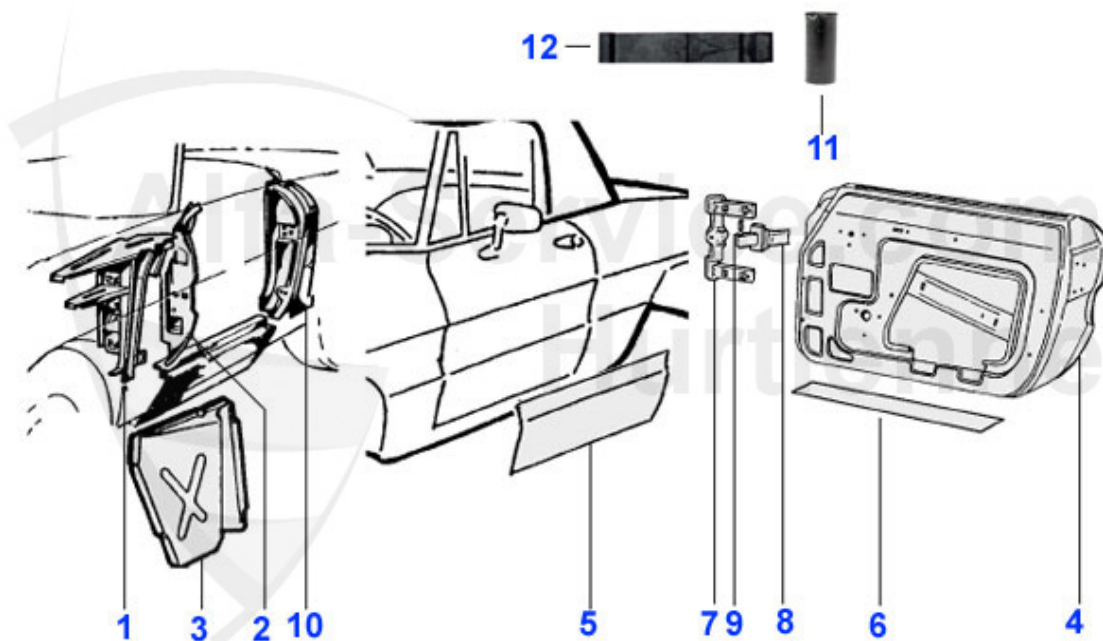

Spider (105/115) > BODY PARTS > PANELS > 1970-82 > DOOR

1	15 111 3 2	A-PILLAR PANEL on wheel end, right	329.00 EUR
1	15 111 3 1	A-PILLAR PANEL on wheel end, left	329.00 EUR
2	15 112 3 2	A-PILLAR PANEL on door end, right Attention! Panel has to be adapted for Roundtail and Fastback Spider	199.00 EUR
2	15 112 3 1	A-PILLAR PANEL on door end 66-93, left Attention! Panel has to be adapted for Roundtail and Fastback Spider	199.00 EUR
3	15 130 3 1	A-PILLAR - INNER SIDE PANEL small	89.00 EUR
3	15 130 3 2	A-PILLAR - INNER SIDE PANEL small	89.00 EUR
4	15 311 3 2	SPIDER DOOR RIGHT DUETTO 66-69, FIXED DEFLECTOR FASTBACK 1300-1750	659.00 EUR
4	15 311 3 1	SPIDER DOOR LEFT DUETTO 66-69 FIXED DEFLECTOR FASTBACK 1300-1750	659.00 EUR
4	15 108 3 2	DOOR right - SPIDER 70-93, (Original)	725.00 EUR
4	15 108 3 1	DOOR left - SPIDER	679.00 EUR
4	15 296 3 1	SPIDER DOOR SKIN LEFT, SPIDER WITH OVAL HOLE FOR DOOR OPENER	250.00 EUR
4	15 296 3 2	DOOR OUTER SKIN compl./right - SPIDER	250.00 EUR
5	15 180 3 2	REPAIR PANEL DOOR SKIN SPIDER, RIGHT	89.00 EUR
5	15 180 3 1	REPAIR PANEL DOOR SKIN SPIDER,LEFT	89.00 EUR
7	15 164 3 0	DOOR HINGE - SPIDER	***
8	22 005 3 0	DOOR LIMITER - SPIDER (COMPLETE)	58.00 EUR
9	22 006 3 0	PIN FOR DOOR LIMIT STRAP	2.50 EUR
10	15 113 3 1	B-PILLAR PANEL left	289.00 EUR
10	15 113 3 2	B-PILLAR right - SPIDER	289.00 EUR
11	22 032 3 0	ROLLER FOR DOOR LIMIT STRAP	2.59 EUR
12	22 020 3 0	DOOR LIMIT STRAP SPIDER	31.00 EUR