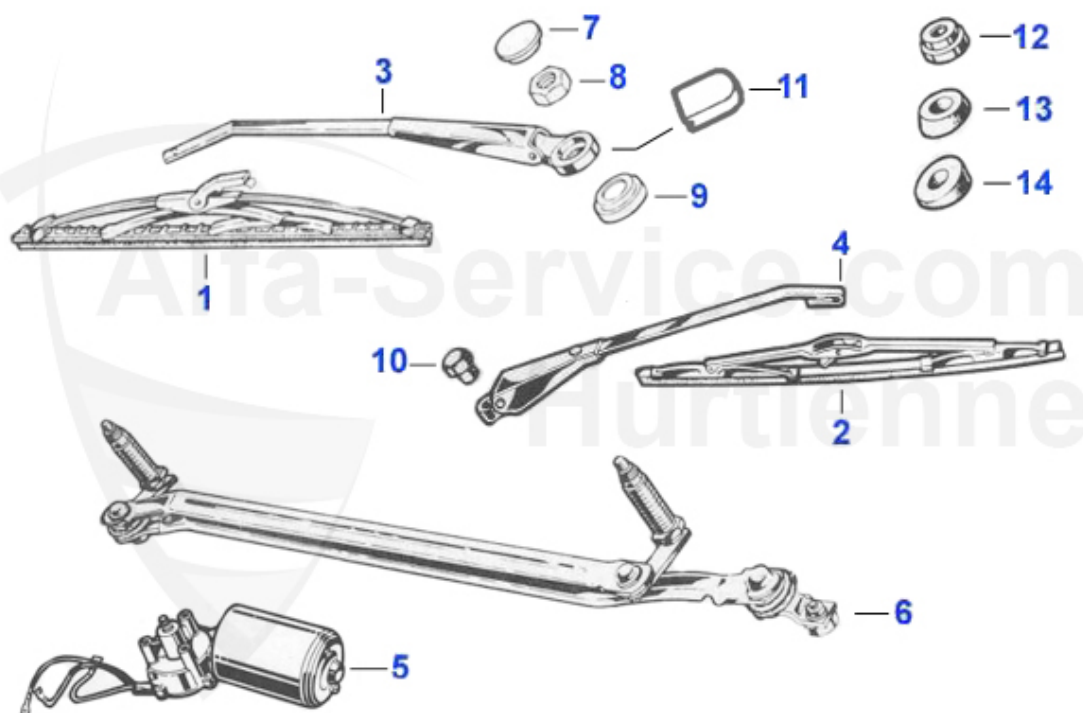

Spider (105/115) > WIPERS > WIPER

1	25 002 3 0	SET WIPER BLADES BLACK, SPIDER 1970-85, 9mm ARM, PLUG-IN FASTENER	29.00 EUR
1	25 003 0 0	SET WIPER BLADES STAINLESS STEEL GT/GIULIA/ SPIDER RT 1966-69, PLUG-IN FASTENER	33.00 EUR
1	25 005 3 0	SET STAINLESS STEEL WIPER BLADES FOR SPIDER, STICKABLE	33.00 EUR
2	25 004 0 0	SET WIPER BLADES STAINLESS STEEL Giulia GT/ROUNDTAIL WITH HOOK ENDS	33.00 EUR
2	25 011 3 0	SET WIPER BLADES BLACK SPIDER 1986-93 HOOK END	29.90 EUR
3	25 018 2 1	WIPER ARM "FLAT END" GIULIA/GT ROUNDTAIL SPIDER LEFT,STAINLESS STEEL	29.00 EUR
3	25 018 2 2	WIPER ARM "FLAT END" GIULIA/GT ROUNDTAIL SPIDER RIGHT,STAINLESS STEEL	29.00 EUR
3	25 006 3 0	WIPER ARM SPIDER,STICKABLE,STAINLESS STEEL	29.00 EUR
4	25 045 3 0	Wischerarme schwarz Satz Spider 1986-93	94.01 EUR
4	25 017 3 1	WIPER ARM WITH HOOK END - left Giulia/GT/RH/Berlina stainless steel	29.00 EUR
4	25 017 3 2	WIPER ARM WITH HOOK END right - Giulia/ GT/RH stainless steel	29.00 EUR
5	14 120 2 0	Wiper motor GT and Duetto 3 cables	159.00 EUR
5	14 048 3 0	OE. 60504280 WIPER MOTOR SPIDER 1970-86	149.00 EUR
5	14 197 1 0	WIPER MOTOR -Giulia/GT 3 cable	159.00 EUR
5	14 049 3 0	WIPER MOTOR SPIDER 86-93 5 CABLES	159.00 EUR
6	25 038 3 0	WIPER LINKAGE SPIDER 66-69	229.00 EUR
6	25 024 3 0	WIPER LINKAGE - Spider 70-93	229.00 EUR
7	25 007 2 0	PLASTIC CAP FOR WIPER ARMS, gray	2.50 EUR
8	25 042 0 0	WIPER SPINDLE NUT,FLAT TYPE FOR WIPER ARMS WITH PLASTIC CAP	0.80 EUR
9	25 022 3 0	spacer for wiper spindle. Spider 90-93	7.00 EUR
10	25 001 3 0	WIPER ARM NUT M6 STAINLESS STEEL	4.30 EUR
10	25 008 3 0	HEAD NUT FOR WIPER ARMS, M8 ALUMINIUM	1.20 EUR
11	25 002 0 0	PLASTIC CAP FOR WIPER ARM OVAL 105/115	9.90 EUR
12	25 025 3 0	COVER CAP FOR WIPER ARM SHAFT - Spider	6.70 EUR
13	25 019 3 0	COVER CAP WIPER ARM SHAFT - Spider	9.00 EUR