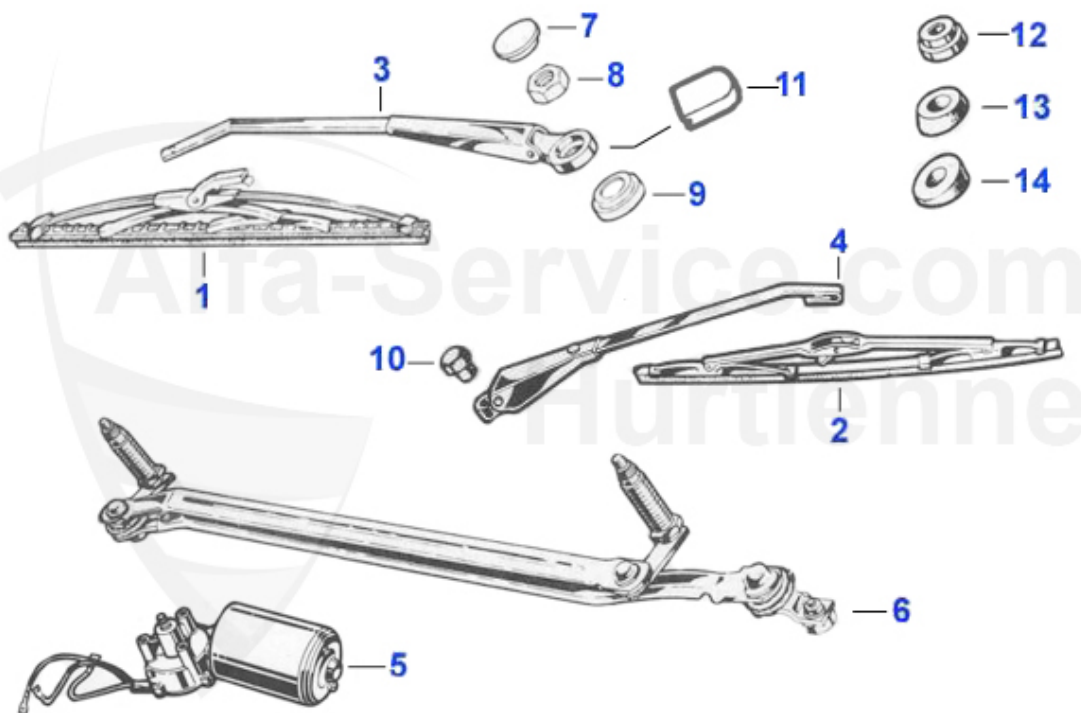

Spider (105/115) > WIPERS > WIPER

13	25 040 0 0	CHROME COVER FOR WIPER BLADE	48.00 EUR
14	25 020 3 0	PLASTIC SPACER BLOCK FOR WIPER SHAFT SPIDER 70-81	4.50 EUR