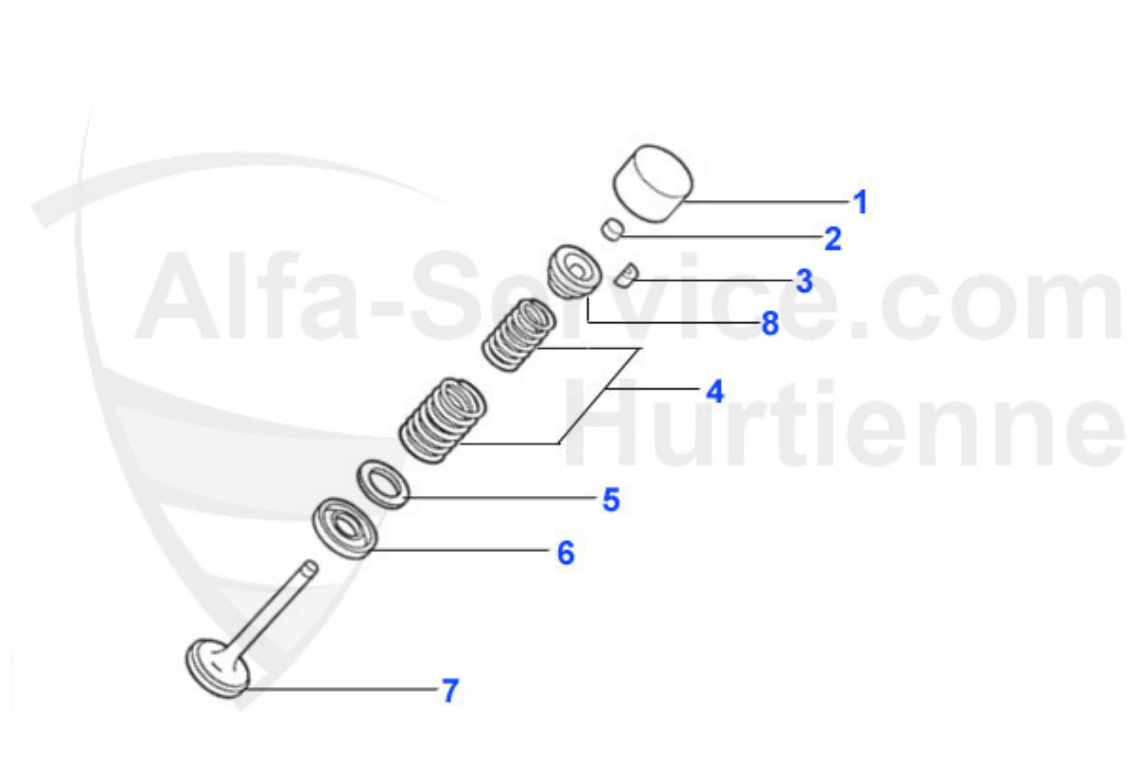

Spider (105/115) > ENGINE > CYLINDER HEAD > VALVES

3	03 296 0 0	VALVE COTTERS 9mm	1.90 EUR
4	03 274 0 0	VALVE SPRING SET 16 pcs	79.00 EUR
5	03 295 0 0	OE.60502912 WASHER INSIDE LOWER VALVE SPRING PLATE	2.50 EUR
6	03 292 0 0	CUP FOR VALVE WASHER	***
7	03 032 0 0	EXHAUST VALVE 2000 std.	21.00 EUR
7	03 025 0 0	INLET VALVE 1300 std	15.90 EUR
7	03 028 0 0	EXHAUST VALVE 1300 std.	16.70 EUR
7	03 027 0 0	INLET VALVE 2000 ALL MODELS EXC. SPIDER 1990-93 INJECTION	16.70 EUR
7	03 026 0 0	INLET VALVE 1600-1750 std	16.70 EUR
7	03 212 0 0	INLET VALVE 2000 - FUEL INJECTION MODEL SPIDER 1990>	21.00 EUR
7	03 030 0 0	EXHAUST VALVE 1600 - 1750 std.	16.70 EUR
8	03 345 0 0	Valve Plare	***