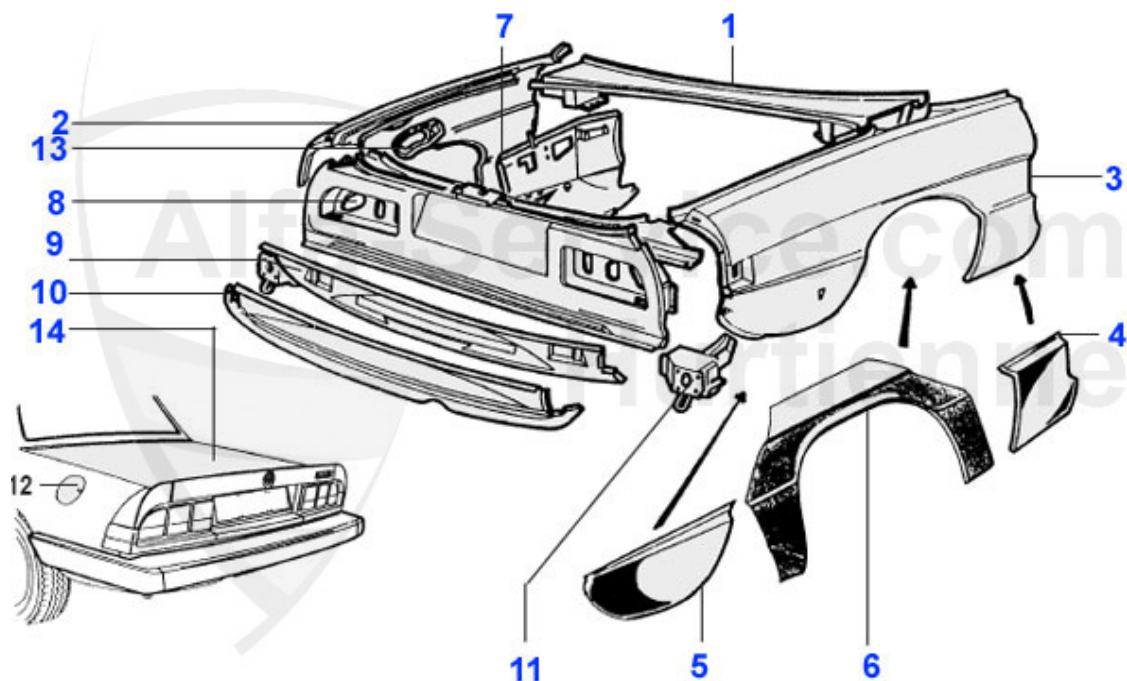

Spider (105/115) > BODY PARTS > PANELS > 1983-89 > REAR 2

1	15 145 3 0	TOP HOOD ATTACHMENT PANEL 70-93 without studs	269.00 EUR
2	15 142 3 1	REAR FENDER left - SPIDER 83-89	695.00 EUR
3	15 142 3 2	REAR FENDER right - SPIDER 83-89	695.00 EUR
4	15 135 3 1	REAR WING REPAIR LEFT, IN FRONT OF WHEEL	57.00 EUR
4	15 135 3 2	REAR WING REPAIR RIGHT, IN FRONT OF WHEEL	57.00 EUR
5	15 136 3 1	REAR WING REPAIR LEFT-BEHIND WHEEL	45.01 EUR
5	15 136 3 2	REAR WING REPAIR RIGHT- BEHIND WHEEL	45.01 EUR
6	15 092 3 2	REAR WHEEL ARCH PANEL right - SPIDER	49.00 EUR
6	15 092 3 1	REAR WHEEL ARCH PANEL left - SPIDER	49.00 EUR
8	15 143 3 0	UPPER REAR PANEL - SPIDER 83-89	339.00 EUR
9	15 101 3 0	LOWER INNER REAR PANEL - SPIDER 83-93	119.00 EUR
10	15 144 3 0	LOWER OUTER REAR PANEL - SPIDER 83-93	149.00 EUR
12	15 091 3 1	FUEL DOOR- SPIDER	***
13	15 090 3 1	FUEL CAP REINFORCEMENT - SPIDER	***
14	15 184 3 0	TAILGATE - SPIDER 83-89	489.99 EUR