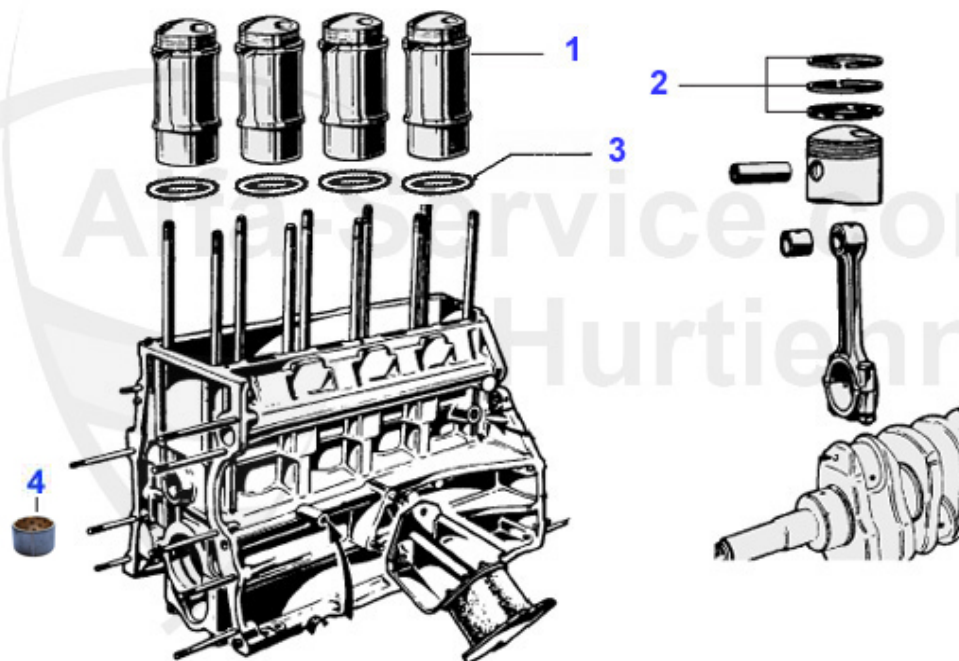

Spider (105/115) > ENGINE > ENGINE BLOCK > PISTON/LINER

1	03 002 0 5	PISTON AND LINER 1600 ORIGINAL NÜRAL	***
1	03 003 0 0	PISTON + LINER SET 1750 3002 001 4 pieces	555.00 EUR
1	03 002 0 0	PISTON + LINER SET 1600, 4 pieces 3004 100	555.00 EUR
1	03 281 0 0	LINER 2000 84mm d.	95.00 EUR
1	03 288 0 0	LINER FOR PISTON 1600 78mm	95.00 EUR
1	03 289 0 0	LINER 1750 80 mm d.	95.00 EUR
1	03 004 0 5	PISTON AND LINER 2000 ORIGINAL NÜRAL	125.00 EUR
1	03 003 0 5	PISTON AND LINER 1750 ORIGINAL NÜRAL	***
1	03 140 0 0	PISTON + LINER SET 2000 HIGH COMPRESSION (10.4:1) 3004 600	569.00 EUR
1	03 210 0 0	PISTON + LINER SET 2000, ALFETTA MOTRONIC, 105 MODELS 2000 >1990	650.00 EUR
1	03 211 0 5	PISTON AND LINER 2000 ORIGINAL NÜRAL SPIDER 90-93 10.0:1	119.00 EUR
1	03 287 0 0	LINER 1300 74MM	95.00 EUR
1	03 001 0 0	PISTON + LINER SET 1300 3001 000	555.00 EUR
1	03 001 0 5	PISTON AND LINER 1300 ORIGINAL NÜRAL	***
1	03 140 0 5	PISTON AND LINER 2000 SPORT 10.4:1 ORIGINAL NÜRAL	119.00 EUR
1	03 211 0 0	PISTON & LINER SET 2000 SPIDER > 1990-93 COMPRESSION 10.0:1 3003800	569.00 EUR
1	03 004 0 0	PISTON + LINER SET 2000 3003 000 4 pieces	555.00 EUR
2	KR46440	PISTON RING SET 2.0 75,90, ALFETTA, SPIDER 90 Motronic 1,5mm/1,75mm/3,5mm	139.00 EUR
2	03 293 0 0	PISTON RING SET 2000 1.5/1.75/4mm (FOR 4 PISTONS) 84mm	149.00 EUR
2	03 113 0 0	PISTON RING SET 1300 1.5/1.75/4mm (FOR 4 PISTONS)	141.50 EUR
2	KR46450	Piston ring set 75,155/2,0/1,5+1,5+3,5 SERIES 4 SPIDER	150.00 EUR
2	03 224 0 0	PISTON RING SET 1750 1.5/1.75/4.0mm (FOR 4 PISTONS)	149.00 EUR
2	03 223 0 0	PISTON RING SET 1750 1.5/1.75/3.5mm (FOR 4 PISTONS)	165.01 EUR
2	03 092 0 0	PISTON RING SET 2000 1.5/1.75/4.5mm (FOR 4 PISTONS)	139.00 EUR
2	03 091 0 0	PISTON RING SET 1600 1.5/1.75/4.0mm FOR 4 PISTONS)	141.50 EUR
2	03 271 0 0	PISTON RING SET 1600 1.5/1.75/3.5mm (FOR 4 PISTONS)	149.00 EUR
3	03 090 0 0	LINER RUBBER SEAL 2000	2.75 EUR
3	03 088 0 0	LINER RUBBER SEAL 1600/1750	2.90 EUR