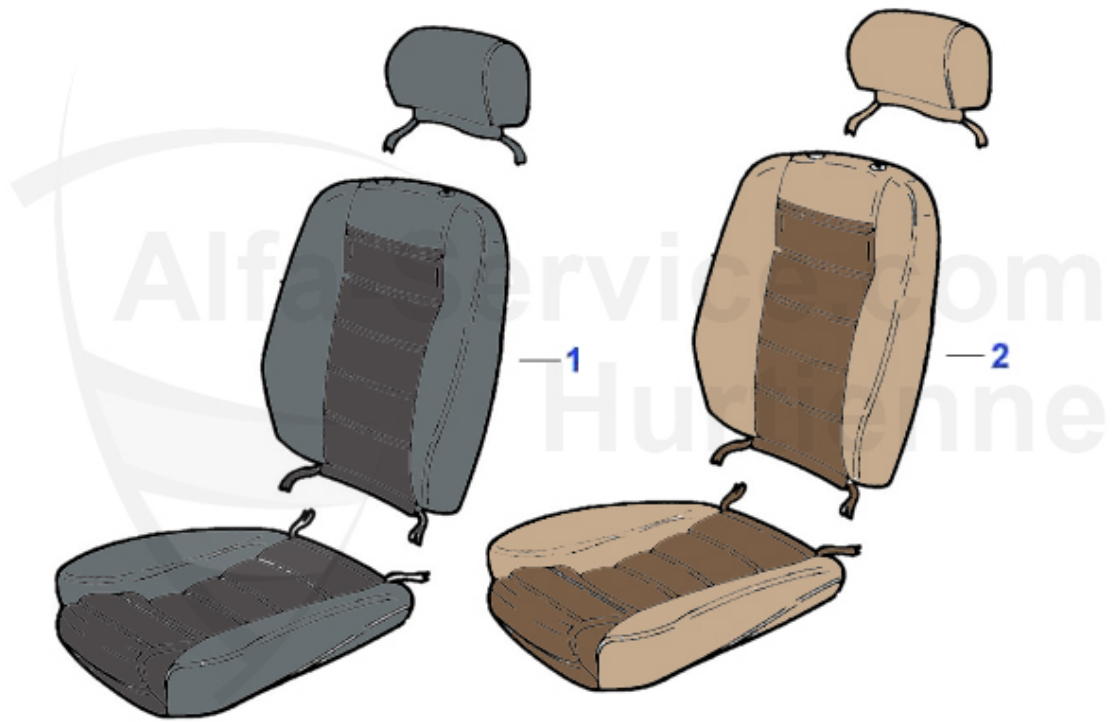

Spider (105/115) > INTERIOR PARTS > SEATS > SEAT COVERS 1990-93

1	20 381 3 0	SEAT COVER black/material TEXALFA SPIDER 90-93	355.00 EUR
2	20 382 3 0	SEAT COVER beige/material ALFATEX SPIDER 90-93	355.00 EUR