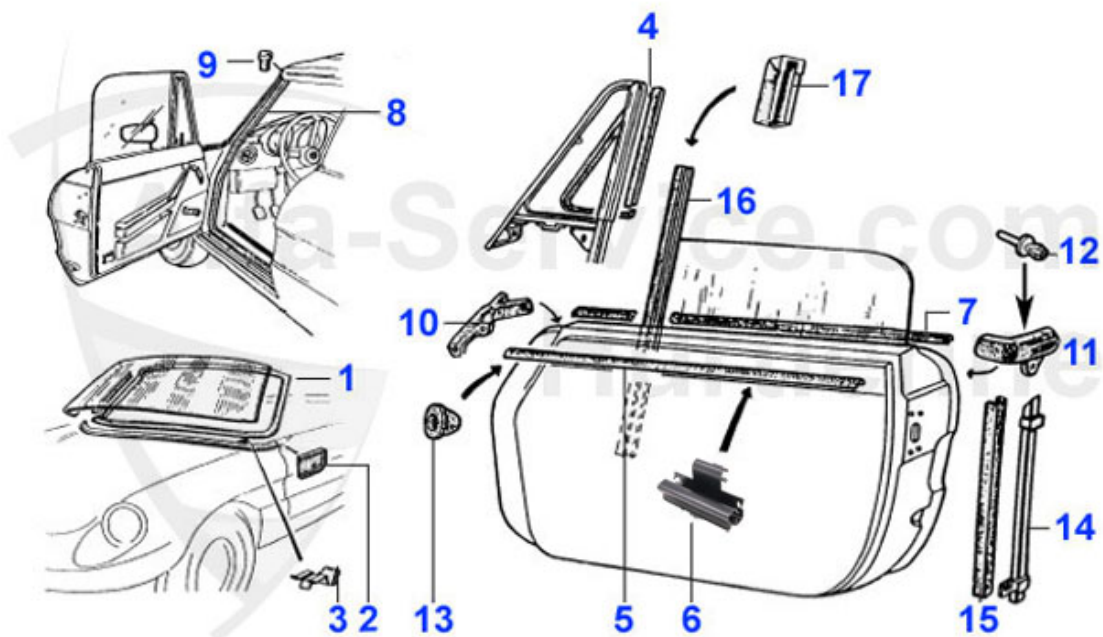

Spider (105/115) > BODY PARTS > RUBBER SEALS > MIRROR/DOOR

1	18 029 3 0	FRONT SCREEN RUBBER SEAL SPIDER 70-93	69.00 EUR
1	18 030 3 0	FRONT SCREEN RUBBER SEAL - ROUNDTAIL	159.00 EUR
2	18 105 3 2	SEAL CHROME WINDSCREEN TRIM right	2.70 EUR
2	18 105 3 1	SEAL WINDSCREEN CHROME TRIM left	2.70 EUR
3	19 082 3 0	CLIP FOR CHROME TRIM (7 pcs.for each car)	3.50 EUR
4	18 099 3 1	VENT WINDOW RUBBER SEAL LEFT SPIDER ROUNDTAIL	125.00 EUR
4	18 099 3 2	VENT WINDOW RUBBER SEAL RIGHT SPIDER ROUNDTAIL	125.00 EUR
4	18 031 3 0	QUARTER WINDOW SEAL SET (LEFT/RIGHT) SPIDER beg: from 70	120.00 EUR
4	18 031 3 2	QUARTER WINDOW SEAL right - SPIDER beg. from 70	***
5	18 038 3 0	INNER SEALING WEATHERSTRIP - SPIDER	12.99 EUR
6	18 039 3 0	CLIP FOR INNER SEALING WEATHERSTRIP SPIDER	3.50 EUR
7	18 106 3 0	OUTER SEALING WEATHERSTRIP - SPIDER	12.90 EUR
8	18 112 3 0	DOOR SEAL WITH VELOURS - SPIDER	39.90 EUR
8	18 032 3 0	DOOR SEAL WITHOUT VELOURS - SPIDER	23.90 EUR
9	18 033 3 0	RUBBER STOPPER DOOR SEAL - SPIDER	2.59 EUR
10	18 034 3 2	UPPER FRONT DOOR SEAL right - SPIDER	8.90 EUR
10	18 034 3 1	UPPER FRONT DOOR SEAL left - SPIDER	8.90 EUR
11	18 035 3 1	UPPER REAR DOOR SEAL left - SPIDER	7.39 EUR
11	18 035 3 2	UPPER REAR DOOR SEAL right - SPIDER	7.39 EUR
12	18 104 3 0	RIVET FOR SEALING front/rear - SPIDER	1.00 EUR
13	18 024 3 0	DOOR BOTTOM RUBBER PLUG SPIDER 83-93	2.30 EUR
13	18 071 3 0	RUBBER COVER FOR DOOR SCREWS	7.50 EUR
14	18 016 3 2	Fensterlaufschiene rechts Spider Rundheck 66-69	42.00 EUR
14	18 040 3 2	REAR RIGHT WINDOW CHANEL SPIDER	43.99 EUR
14	18 040 3 1	REAR LEFT WINDOW CHANEL SPIDER	43.99 EUR
14	18 016 3 1	Fensterlaufschiene links Spider Rundheck 66-69	42.00 EUR
15	18 041 3 0	REAR DOOR WINDOW CHANEL BRUSH - SPIDER	5.40 EUR
16	18 042 3 0	FRONT DOOR WINDOW CHANEL BRUSH - SPIDER	8.00 EUR
17	18 043 3 0	FINISHER FOR CHANEL BRUSH - SPIDER	5.80 EUR