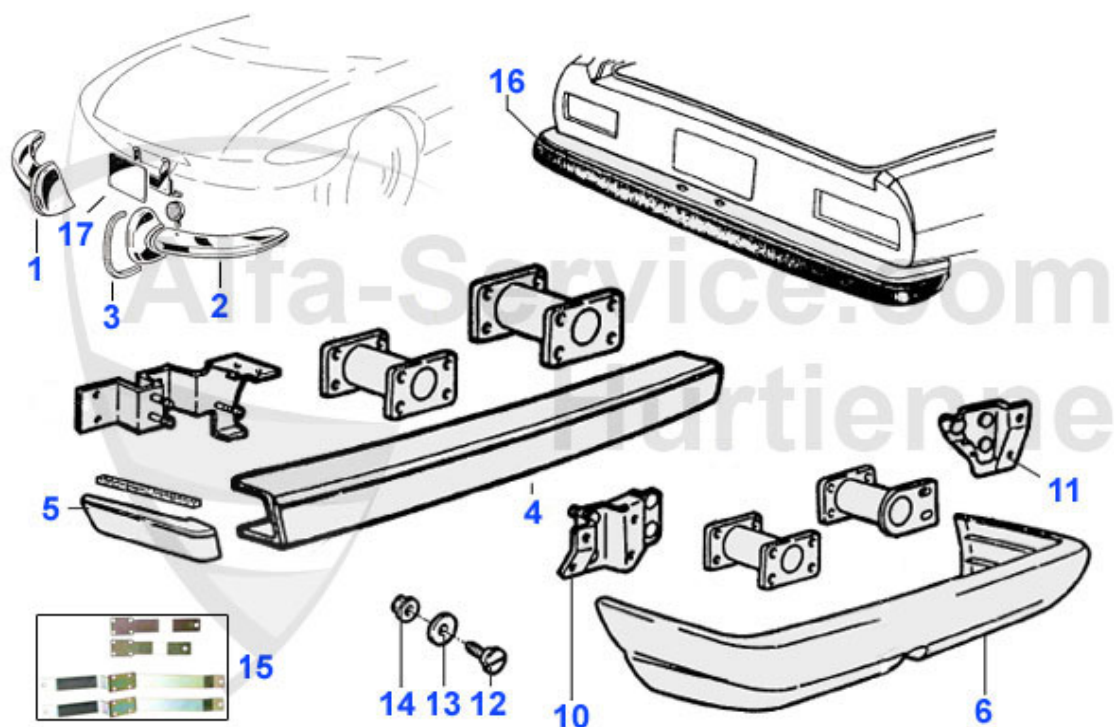

Spider (105/115) > BODY PARTS > CHROME PARTS > BUMPER REAR

1	19 047 3 1	REAR BUMPER left - DUETTO	469.00 EUR
2	19 047 3 2	REAR BUMPER right - DUETTO	469.00 EUR
3	18 162 3 0	REAR BUMPER RUBBER SPIDER 66-69	26.00 EUR
4	19 153 3 0	CENTRAL BUMPER SPIDER 83-86 PLASTIC COVER	***
5	19 154 3 2	REAR BUMPER SIDE PART right	***
5	19 154 3 1	REAR BUMPER SIDE PART left	***
6	19 141 3 0	REAR BUMPER - SPIDER 90-93	890.00 EUR
10	15 260 3 1	SUPPORT TO BUMPER BRACKET left	142.00 EUR
11	15 260 3 2	SUPPORT TO BUMPER BRACKET right	142.00 EUR
12	18 120 3 0	RETAINING DOWEL FOR BUMPER SPIDER 83-93	10.90 EUR
13	18 121 3 0	DISTANCE PLATE FOR BUMPER HOLDER SPIDER	2.70 EUR
14	18 122 3 0	NUT FOR BUMPER HOLDER	2.50 EUR
15	19 187 3 0	BUMPER CONVERSION KIT 74-81 FRONT & REAR US SPIDER TO EUROPEAN-SPIDER FRONT & BACK	195.01 EUR
16	19 045 3 0	REAR BUMPER - SPIDER 70-82	1080.00 EUR
17	19 138 1 0	NUMBER PLATE GIULIA/Berlina/GT STAINLESSGT/Giulia/Berlina STEEL WITH GRUB SCREWS	59.00 EUR