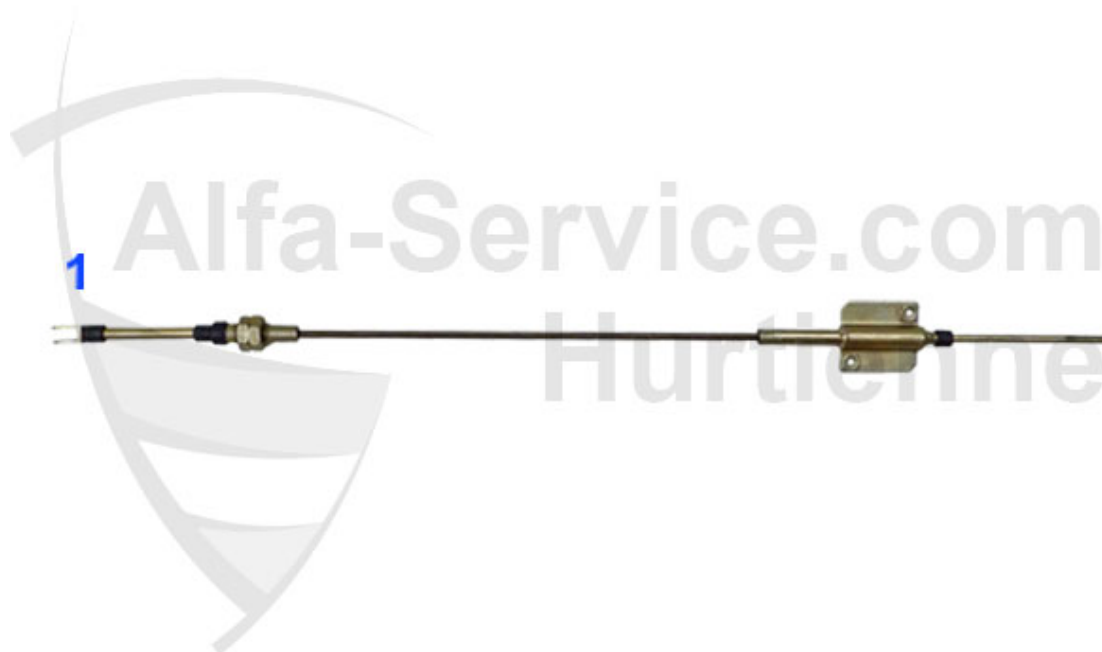

1 04 045 0 0 OE. 60555091 SHIFT CABLE f. AUTOMATIC TRANSMISSION SPIDER 90

94.89 EUR