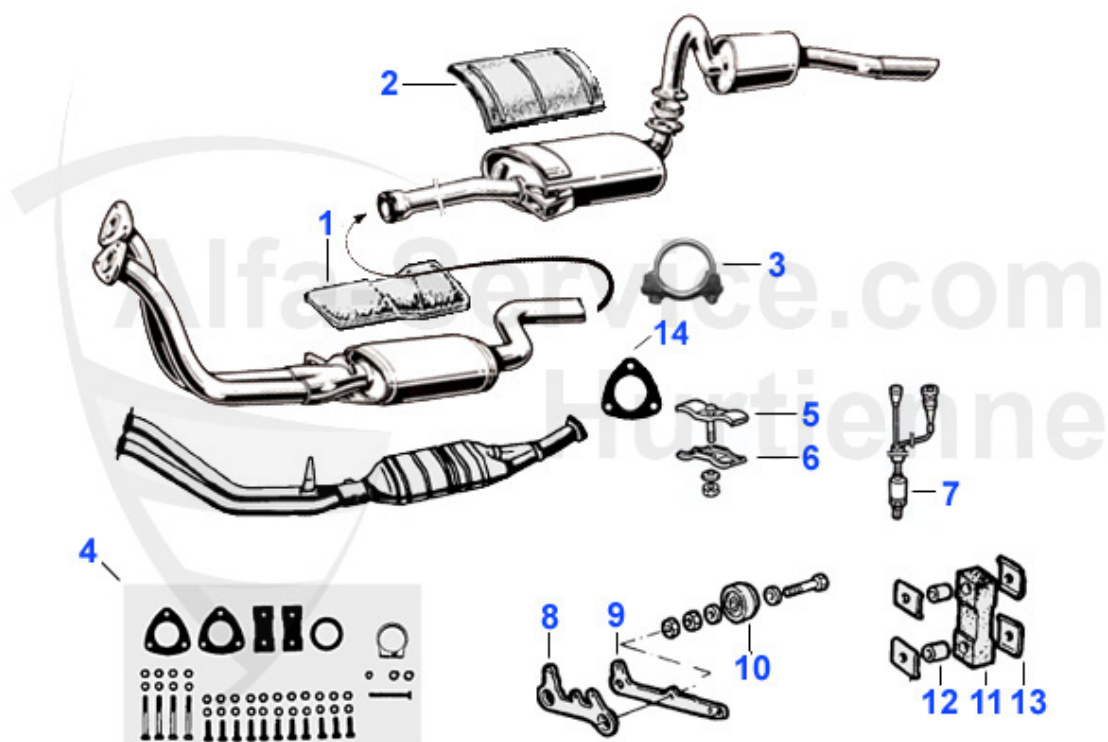

Spider (105/115) > EXHAUST SYSTEM > MOUNTINGS

1	15 087 0 0	FRONT EXHAUST HEAT PROTECTION PLATE FOR CARS WITH STANDING PEDALS	69.00 EUR
1	15 085 3 0	FRONT EXHAUST HEAT PROT. PLATE FOR HANGING PEDALS CARS	55.50 EUR
2	15 086 3 0	MIDDLE EXHAUST HEAT PROT. PLATE	59.45 EUR
3	11 033 0 0	EXHAUST CLAMP 54mm	3.40 EUR
4	11 025 0 0	EXHAUST MOUNTING KIT	27.50 EUR
5	11 044 3 0	HANGER CATALYST/UPPER PART with grub screw	***
6	11 043 3 0	HANGER CATALYST/UPPER PART	***
7	11 042 3 0	OE. 7654221 LAMBDA-PROBE	95.00 EUR
8	11 040 3 0	HANGER - GEARBOX/EXHAUST	38.60 EUR
9	11 109 0 0	Halter Getriebe-Auspuff lange Vers. stehende Pedale	65.00 EUR
9	11 045 0 0	HANGER - GEARBOX/EXHAUST FIXED TO 11 040 3 0	59.40 EUR
10	11 028 0 0	SILENT BUSHING EXHAUST HANGER OE.60515936	8.00 EUR
11	11 026 0 0	HANGER EXHAUST	5.00 EUR
12	11 050 0 0	BUSHING FOR EHAUST HANGER	2.90 EUR
13	11 051 0 0	MOUNTING PLATE FOR RUBBER HANGER	5.90 EUR
14	02 064 3 0	GASKET CATALYST/MAIN MUFFLER SPIDER 86-90	6.50 EUR