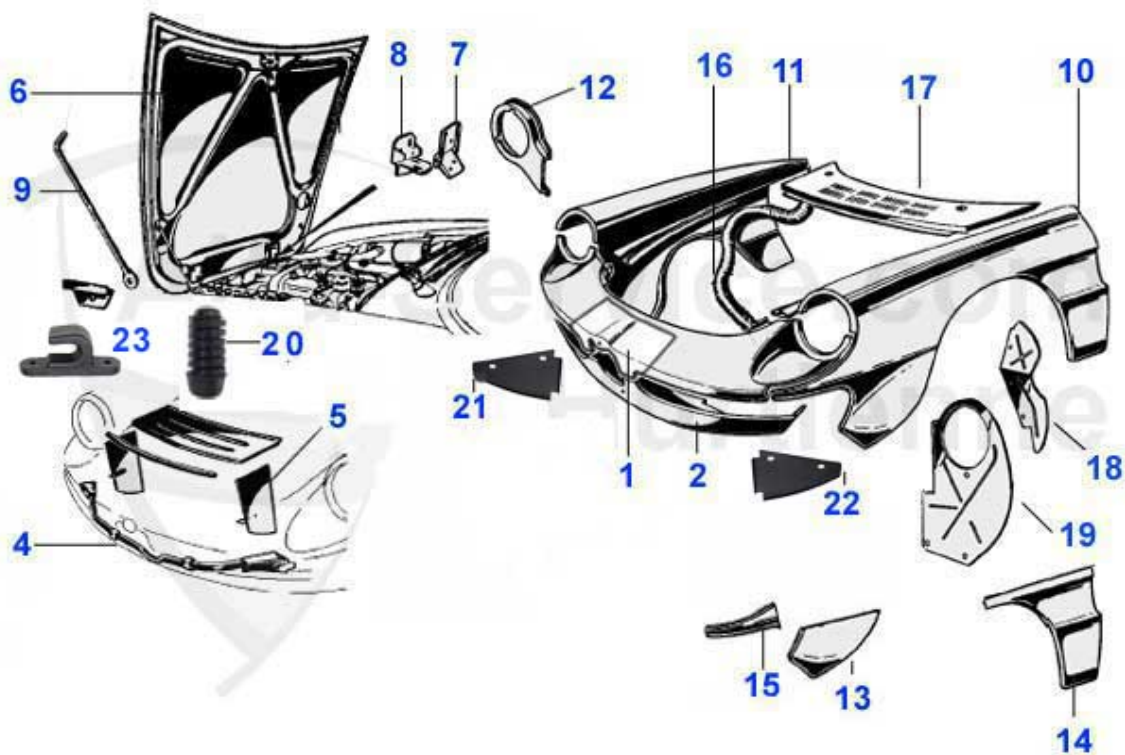

Spider (105/115) > BODY PARTS > PANELS > 1966-69 > FRONT 1

23 15 194 0 0 BONNET STICK HOLDER SPIDER -85, GT 70-77

13.49 EUR