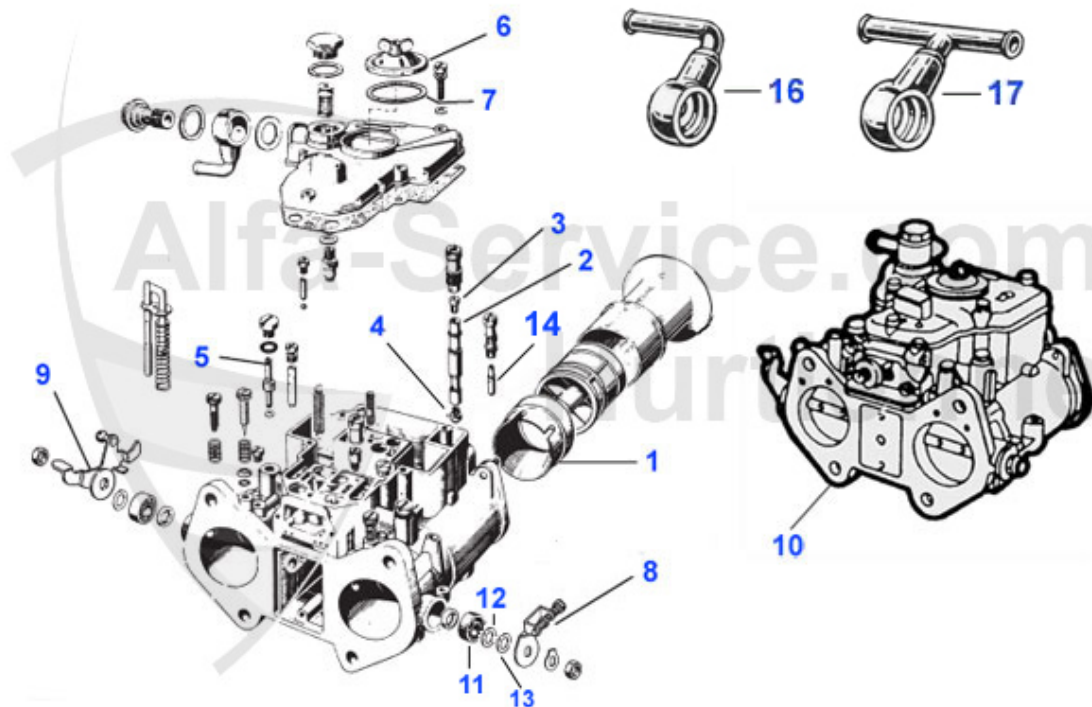

Spider (105/115) > FUEL SYSTEM > CARBURATOR > CARBURETTORS AND PARTS

4	03 400 0 0	MAIN AIR JET 110	7.90 EUR
4	03 411 0 0	MAIN AIR JET 165	7.00 EUR
4	03 410 0 0	MAIN AIR JET 160	7.00 EUR
4	03 408 0 0	MAIN AIR JET 150	7.00 EUR
4	03 407 0 0	MAIN AIR JET 145	7.00 EUR
4	03 406 0 0	MAIN AIR JET 140	7.00 EUR
4	03 404 0 0	MAIN AIR JET 130	8.50 EUR
4	03 403 0 0	MAIN AIR JET 125	7.00 EUR
4	03 402 0 0	MAIN AIR JET 120	7.90 EUR
5	03 301 0 0	PUMP JET 35	13.99 EUR
6	03 177 0 0	TOP CAP FOR WEBER CARBURETTOR	17.90 EUR
7	03 302 0 0	GASKET FOR WEBER CARBURATOR COVER	3.50 EUR
8	03 303 0 0	Verbindungshebel Vergaser vorn	37.50 EUR
9	03 304 0 0	Verbindungshebel Vergaser	45.01 EUR
9	03 312 0 0	CONVERSION KIT FOR 45MM WEBER CARBURATOR	89.00 EUR
10	03 142 0 0	WEBER CARBURETORS 40DCOE 2000 -SET-	1499.00 EUR
10	03 157 0 0	WEBER CARBURETORS 40DCOE 151 1750/1800 -SET-	1499.00 EUR
10	03 145 0 1	WEBER CARBURETORS 40DCOE 151 1300 -SET-	1499.00 EUR
10	03 145 0 2	WEBER CARBURETORS 40DCOE 151 1600 -SET-	1499.00 EUR
10	03 147 0 0	WEBER CARBURETOR 45 MM sport model (DCOE 152)	575.00 EUR
11	03 485 0 0	BEARING WEBER CARBURATOR DCOE	22.50 EUR
12	03 486 0 0	LEATHERSEAL FOR WEBER DCOE	6.90 EUR
13	03 487 0 0	SPRINGPLATE WEBER DCOE	4.50 EUR
14	03 436 0 0	Leerlaufdüse 55F9	8.50 EUR
14	03 432 0 0	Idle Jet 50F8	13.95 EUR
14	03 433 0 0	Leerlaufdüse 50F9	5.90 EUR
14	03 435 0 0	Idle Jet 55F8	5.90 EUR
14	03 431 0 0	Leerlaufdüse 50F11	5.90 EUR
14	03 430 0 0	Leerlaufdüse 45F11	5.90 EUR
14	03 434 0 0	Leerlaufdüse 55F11	9.50 EUR