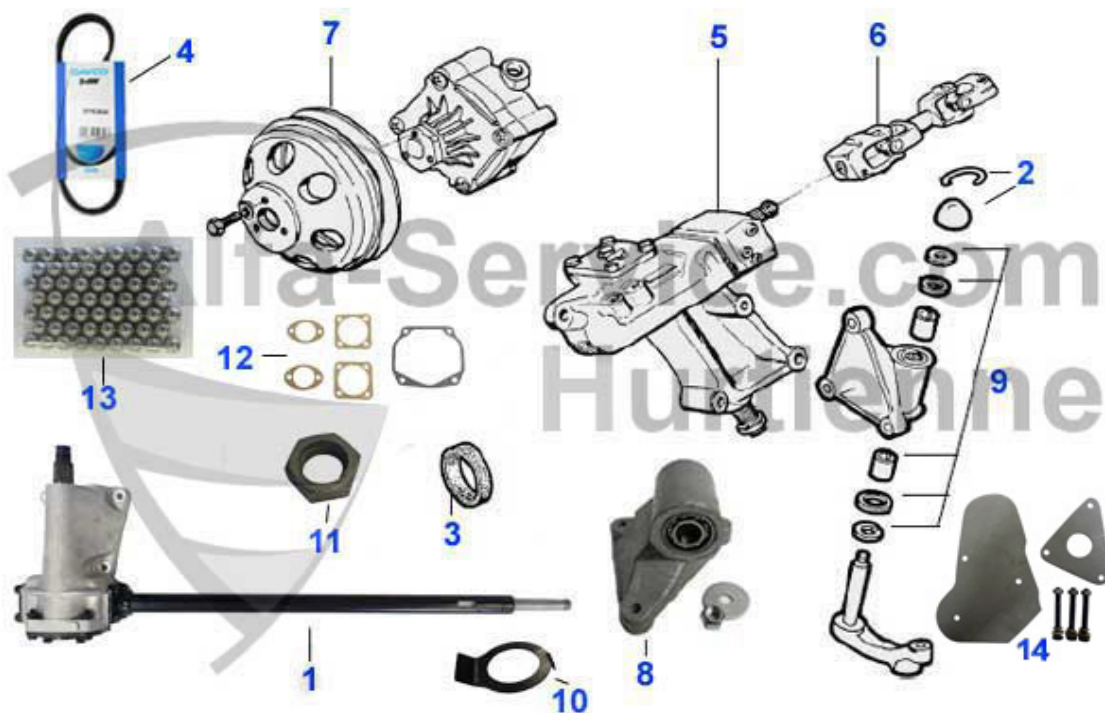

Spider (105/115) > STEERING > STEERING BOX

1	06 038 0 0	Housing for steering gear Burmann	638.99 EUR
1	06 019 2 0	STEERING GEAR BURMAN -NEW- GTV2000/ UNIFICATO, SPIDER 2000	1349.00 EUR
2	06 026 0 0	CAP AND CLAMP FOR IDLER ARM	18.90 EUR
3	06 017 0 0	OIL SEAL (42,5/28/8) steering gear ZF	19.50 EUR
3	06 016 0 0	OIL SEAL (40/28/7) steering gear BURMAN	20.50 EUR
4	06 024 0 0	POLY-V-BELT SPIDER' 90 for servo pump	20.12 EUR
5	06 020 0 0	STEERING GEAR - SPIDER beg. from 1990 new part / servo steering	998.99 EUR
6	06 021 0 0	SHAFT STEERING 1990-93	101.15 EUR
7	06 023 0 0	PULLEY POWER STEERING 1990-93	115.00 EUR
8	06 034 0 0	IDLER BOX WITH BEARING	128.00 EUR
9	06 008 0 0	REPAIR SET IDLER ARM	44.49 EUR
10	06 030 0 0	LOCKING PLATE FOR STEERING WHEEL	2.30 EUR
11	06 040 0 0	Mutter für Lenkrad 101/105 115 (nicht Spider 87-93)	17.50 EUR
12	06 015 0 0	GASKET SET FOR BURMANN STEERING GEAR	25.00 EUR
13	06 014 0 0	BALL SET FOR BURMAN STEERING (54 PCS)	59.00 EUR
14	15 062 0 0	Steering rack housing fortification kit for series 105/115	118.00 EUR