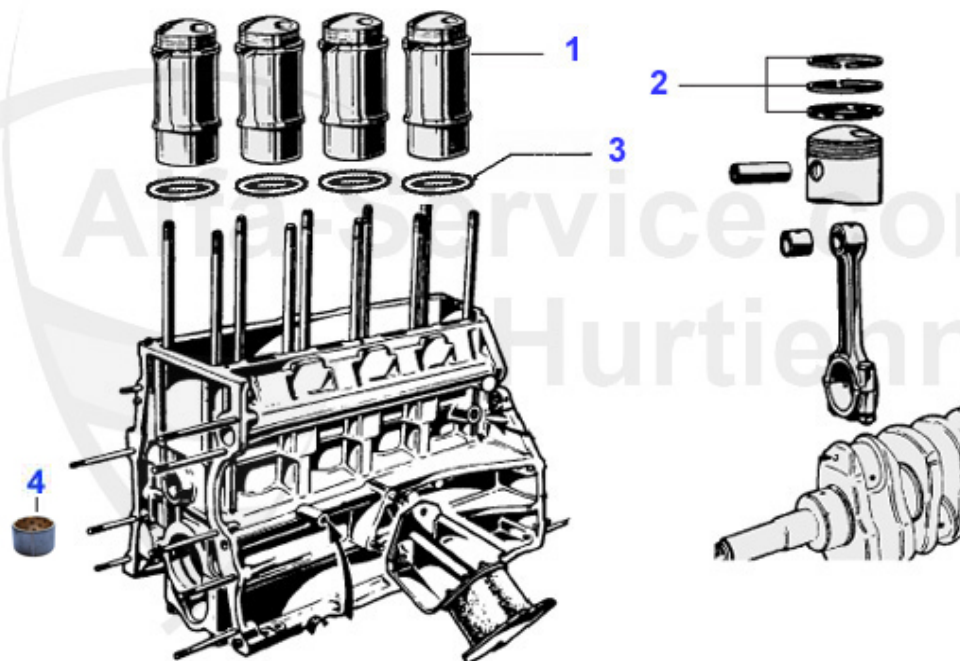

Spider (105/115) > ENGINE > ENGINE BLOCK > PISTON/LINER

3	03 087 0 0	LINER RUBBER SEAL 1300	2.40 EUR
4	03 118 0 0	BUSHING IN ENGINE BLOCK FOR SPROCKET WHEEL 1300/1600/1750 NOT FOR 2000 (17.5mm) Attention! Has to be honed!	15.90 EUR
4	03 124 0 0	BUSHING IN ENGINE BLOCK FOR SPROCKET WHEEL 2000cc (14.5mm) Attention! Has to be honed!	15.90 EUR