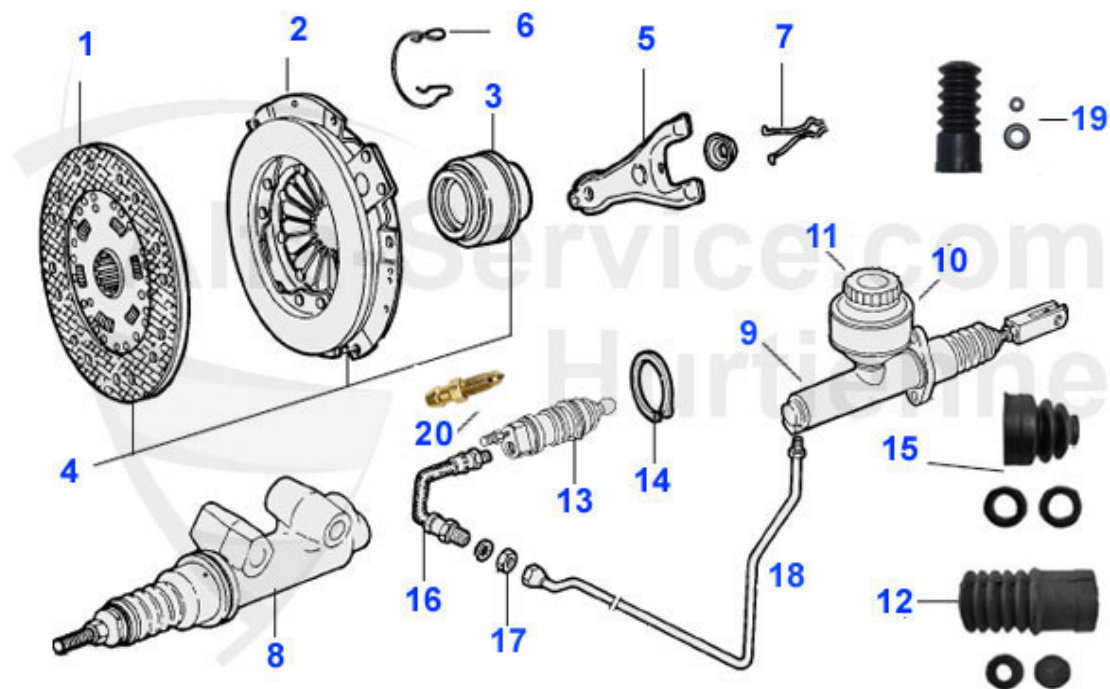

Spider (105/115) > ACTUATION > CLUTCH > HYDRAULIC

1	09 003 0 0	CLUTCH DISC hydraulic clutch	55.00 EUR
1	09 041 0 0	CLUTCH DISC 105/115 SACHS	89.50 EUR
2	09 053 0 0	PRESSURE PLATE F&S HYDR.	***
2	09 004 0 0	PRESSURE PLATE hydraulic clutch	149.00 EUR
3	09 033 0 0	CLUTCH RELEASE BEARING HYDR. CLUTCH FICHTEL & SACHS	79.00 EUR
3	09 005 0 0	CLUTCH RELEASE BEARING hydr. clutch	28.00 EUR
4	09 023 0 0	CLUTCH KIT LUK/SACHS HYDR.	272.90 EUR
5	09 022 0 0	RELEASE LEVER FOR HYDRAULIC OPERATING	72.00 EUR
6	09 015 0 0	LOCKING SPRING - clutch release bearing 2nd series	9.39 EUR
7	09 016 0 0	LOCKING SPRING - clutch release fork	4.50 EUR
8	09 011 0 0	CLUTCH MASTER CYLINDER standing pedals	89.00 EUR
9	09 012 0 0	CLUTCH MASTER CYLINDER hanging pedals	96.00 EUR
10	09 021 0 0	RESERVOIR WITH COVER FOR CLUTCH MASTER CYLINDER HANGING PEDAL CARS	52.50 EUR
11	09 020 0 0	COVER FOR HYDRAULIC OIL RESERVOIRE BRAKE AND CLUTCH MASTER CYLINDER	12.50 EUR
12	09 008 0 0	REPAIR KIT FOR CLUTCH MASTER CYLINDER ATE hanging pedal	21.00 EUR
13	09 014 0 0	CLUTCH SLAVE CYLINDER 105	69.00 EUR
14	09 017 0 0	LOCKING RING CLUTCH SLAVE CYLINDER	2.28 EUR
15	09 010 0 0	REPAIR KIT FOR CLUTCH SLAVE CYLINDER ATE 9818 BK925	15.51 EUR
16	09 039 0 0	CLUTCH HOSE STAHLFLEX FOR GIULIA,GTJ, SPIDER,ALFETTA,GIULIETTA,GTV116,75, RZ/SZ,(M12x1)	42.99 EUR
16	09 006 0 0	CLUTCH HOSE	17.50 EUR
17	09 019 0 0	NUT FOR CLUTCH HOSE	3.25 EUR
18	09 018 0 0	CLUTCH LINE HANGING PEDALS	32.00 EUR
19	09 075 0 0	REPAIR KIT CLUTCH MASTER CYLINDER STANDING PEDALS (BONALDI + REPLICA) 1. ST SERIES	25.50 EUR
20	09 043 0 0	Entlüfternippel Kupplungs- nehmerzylinder 0901400	5.90 EUR