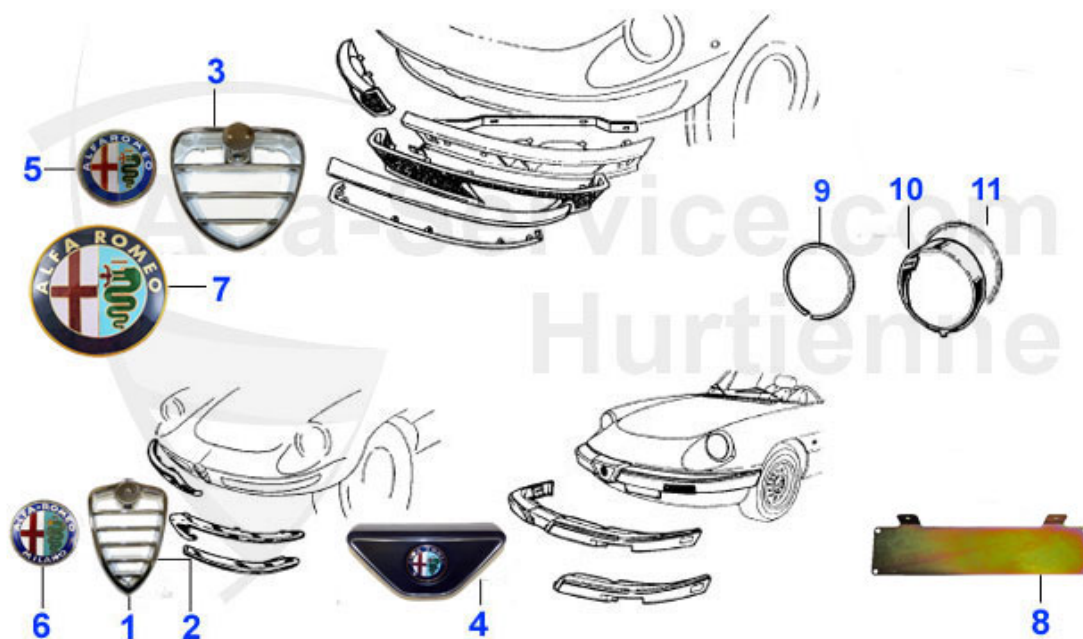

Spider (105/115) > BODY PARTS > CHROME PARTS > GRILLE

1	19 072 3 0	MIDDLE GRILLE - SPIDER 1966-69	475.00 EUR
2	18 092 3 0	SEAL FOR MIDDLE GRILLE - ROUNDTAIL- SPIDER 850 mm	8.41 EUR
3	19 071 3 0	MIDDLE GRILLE - Spider 70-82	165.01 EUR
4	19 090 3 0	MIDDLE GRILLE - SPIDER 83-89	179.00 EUR
5	23 001 3 0	ALFA ROMEO-EMBLEM WITHOUT "MILANO"	27.00 EUR
6	23 002 3 0	ALFA ROMEO-EMBLEM - MILANO 55 mm	27.00 EUR
6	23 003 3 0	ALFA ROMEO-EMBLEM-55mm-enamel Milano	35.00 EUR
7	23 033 3 0	ALFA ROMEO-EMBLEM - 75 mm metal OE. 60596492	24.00 EUR
8	15 195 3 0	FRONT LICENSE PLATE BRACKET Spider 66-82	25.00 EUR
9	19 069 3 0	HEADLAMP TRIM CHROME, THIN - SPIDER	16.51 EUR
10	19 176 3 2	HEADLAMP RIM STAINLESS RIGHT 80-93	69.00 EUR
10	19 176 3 1	HEADLAMP RIM STAINLESS LEFT 80-93	69.00 EUR
11	18 091 3 0	TRIM FOR LAMP RING - SPIDER	5.50 EUR