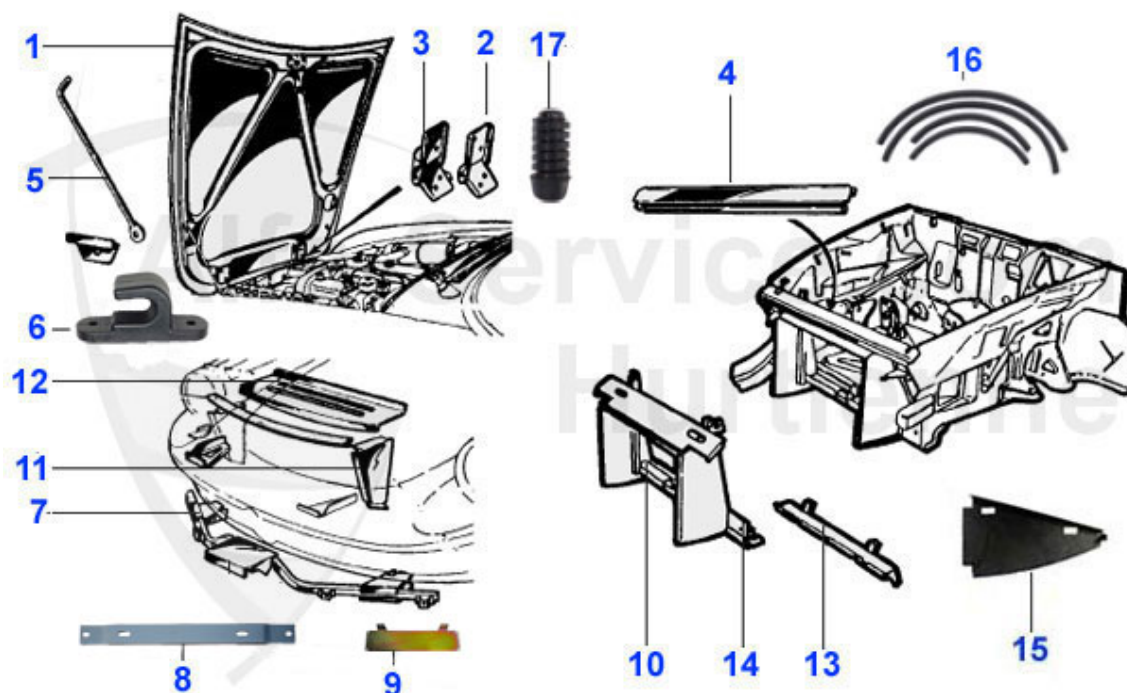

Spider (105/115) > BODY PARTS > PANELS > 1970-82 > FRONT 2

1	15 049 3 0	BONNET - Spider 1966-93	645.00 EUR
2	15 050 3 0	BONNET HINGE - SPIDER	47.01 EUR
3	15 241 3 0	HOLDER FOR BONNET HINGE	25.50 EUR
4	15 061 3 0	RADIATOR CROSS MEMBER FOR BONNET MOUNTING	49.00 EUR
5	15 243 3 0	BONNET STICK - SPIDER	42.49 EUR
6	15 194 0 0	BONNET STICK HOLDER SPIDER -85, GT 70-77	13.49 EUR
7	15 045 3 0	BUMPER BRACKET - SPIDER 70-82	199.00 EUR
8	15 047 3 0	MOUNTING PANEL FOR BUMPER - SPIDER 70-82	35.00 EUR
9	15 195 3 0	FRONT LICENSE PLATE BRACKET Spider 66-82	25.00 EUR
10	15 054 3 0	RADIATOR MOUNTING FRAME - SPIDER 70-89	245.00 EUR
11	15 055 3 1	AIR DEFLECTOR - side / left	36.00 EUR
11	15 055 3 2	AIR DEFLECTOR - side/right	36.00 EUR
12	15 056 3 0	UPPER AIR DEFLECTOR not available	***
13	15 060 3 0	RADIATOR CROSS MEMBER - bottom, rear 2.SERIES	49.00 EUR
14	15 221 0 0	RADIATOR CROSS MEMBER - bottom, front 2.SERIES	49.00 EUR
15	15 287 3 1	LOWER MOUNTING PANEL - SPIDER 70-82 FRONT STONE SHIELD	45.01 EUR
15	15 287 3 2	LOWER MOUNTING PANEL - SPIDER 70-82 FRONT STONE SHIELD	45.01 EUR
16	18 072 0 0	RUBBER PROFIL KIT RADIATORFRAME 2. SERIES SPIDER,GTJ,GTV 4 PIECES (2x32cm/2x51cm)	23.00 EUR
17	18 056 0 0	RUBBER STOPPER FOR BONNET - SPIDER/GT	4.40 EUR