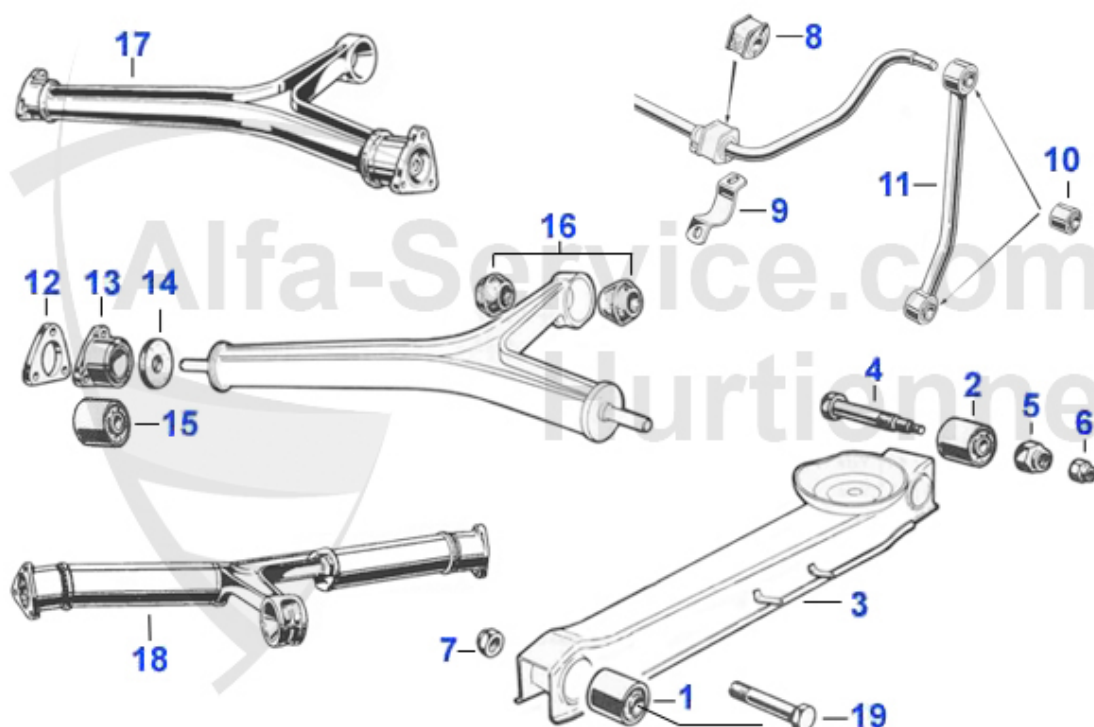

Spider (105/115) > SUSPENSION > REAR > TRAILING ARMS/T-BAR

1	12 154 0 0	FRONT TRAILING ARM BUSH 1964-68 OUTER DIAM. 36mm	26.50 EUR
1	12 032 0 0	REAR TRAILING ARM FRONT BUSH 55 shore	19.90 EUR
1	12 109 0 0	FRONT TRAILING ARM BUSHING HEAVY DUTY YEAR 68-93	26.00 EUR
2	12 033 0 0	REAR TRAILING ARM BUSH STD.	18.50 EUR
2	12 110 0 0	REAR TRAILING ARM BUSHING HEAVY DUTY YEAR 64-93	22.50 EUR
3	12 031 R A	REAR TRAILING ARM LIGHTER VERSION (WITHOUT CERTIFICATE) TYPE 105/115/ALSO MONTREAL	169.00 EUR
3	12 031 0 0	REAR TRAILING ARM, without bushings	135.01 EUR
4	12 092 0 0	SCREW REAR TRAILING ARM	21.90 EUR
5	12 066 0 0	LARGE NUT REAR TRAILING ARM	4.20 EUR
6	12 067 0 0	SMALL NUT REAR TRAILING ARM	1.50 EUR
7	12 065 0 0	NUT TRAILING ARM SCREW FRONT	1.50 EUR
8	12 042 0 0	REAR ANTI ROLL BAR RUBBER	6.90 EUR
9	12 044 0 0	BRACKET REAR ANTI ROLL BAR RUBBER	9.50 EUR
10	12 040 0 0	REAR STABILIZING RUBBER BUSH (ALSO FRONT 1.SERIES)	10.50 EUR
11	12 139 0 0	REAR ANTI ROLL BAR DROP LINK WITH BUSHINGS	79.00 EUR
12	12 209 0 0	OUTER PART SPACER FOR 12 055 0 0, 3,0 mm	14.49 EUR
12	12 208 0 0	OUTER PART SPACER FOR 12 055 0 0, 2,5 mm	14.49 EUR
12	12 207 0 0	OUTER PART SPACER FOR 12 055 0 0, 1,5 mm	14.49 EUR
12	12 186 0 0	OUTER PART SPACER FOR 12 055 0 0, 2 mm	14.49 EUR
12	12 206 0 0	OUTER PART SPACER FOR 12 055 0 0, 1,0 mm	14.49 EUR
13	12 055 0 2	HOUSING FOR TRUNNION ARM END BUSHING	38.00 EUR
14	12 097 0 0	RUBBER DISC FOR T-BAR END	5.30 EUR
15	12 055 0 1	TRUNION BAR END BUSHING	26.91 EUR
16	12 045 0 0	T-BAR CONICAL RUBBER STD.	4.15 EUR
16	12 146 0 0	TRUNION BAR CONICAL RUBBER,HARD VERSION	7.50 EUR
17	12 232 0 0	REACTION TRIANGLE 2st SERIES COMPLETE, IN EXCHANGE	339.00 EUR
18	12 231 0 0	REACTION TRIANGLE 1st SERIES COMPLETE, IN EXCHANGE	339.00 EUR
19	12 091 0 0	SCREW FRONT BUSHING	6.20 EUR