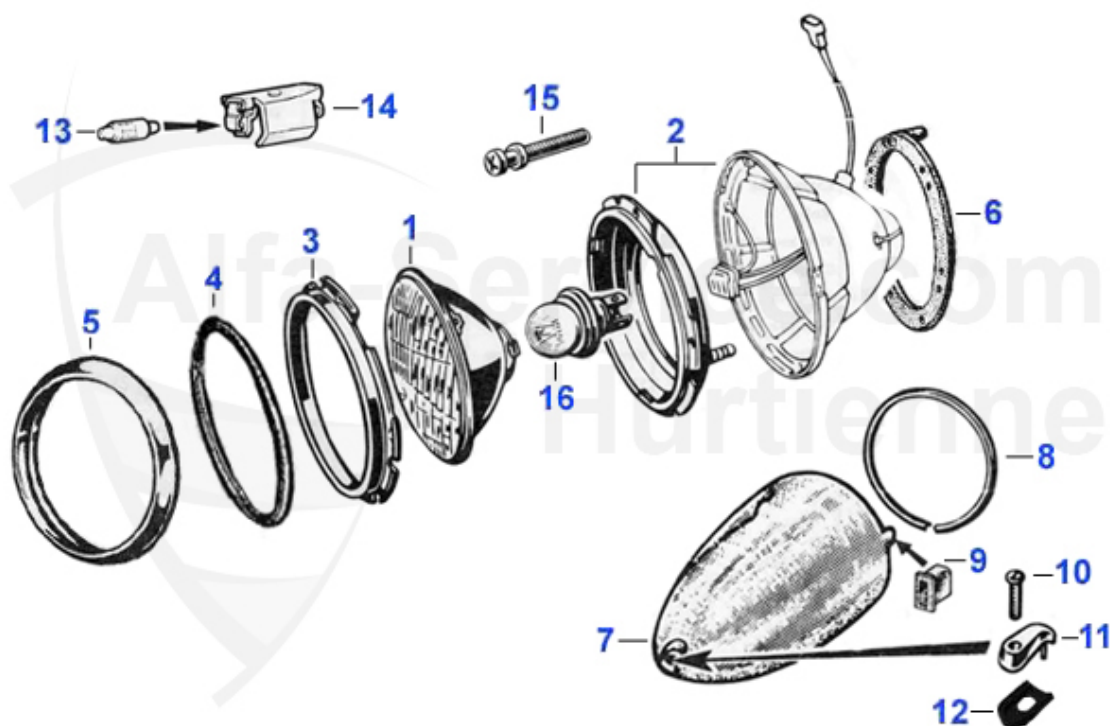

Spider (105/115) > BODY PARTS > LIGHTS > HEAD LAMPS

1	16 199 3 0	SPIDER HEADLAMP H4 WITH PARKING LIGHT (US) CARELLO DESIGN	43.49 EUR
1	16 194 3 0	HEADLAMP H4 7" SPIDER ORIGINAL CARELLO LOOK REPRODUCTION RHD,LEFT SIDE TRAFFIC	41.00 EUR
1	16 036 0 0	BILUX OUTSIDE HEADLAMP 7" SPIDER	51.00 EUR
1	16 037 0 0	HEADLAMP SPIDER H4 - reproduction	19.00 EUR
1	16 035 0 0	HEADLAMP SPIDER 7" H4 - CARELLO DESIGN LHD, RIGHT SIDE TRAFFIC,GT 1.SERIES STEPNOSE	39.00 EUR
2	16 195 3 0	HEADLAMP HOUSING SPIDER S.3 + S4	115.00 EUR
2	16 200 3 0	HEADLAMP HOUSING SPIDER 66-82,GT 1.SERIES STEPNOSE, WITH OPEN BACKSIDE AND REMOVABLE COVER ON THE BACKSIDE + FASTENING CLAMP	105.01 EUR
3	16 063 3 0	CHROME FASTENING RING HEADLAMP	23.00 EUR
4	18 091 3 0	TRIM FOR LAMP RING - SPIDER	5.50 EUR
5	19 176 3 2	HEADLAMP RIM STAINLESS RIGHT 80-93	69.00 EUR
5	19 176 3 1	HEADLAMP RIM STAINLESS LEFT 80-93	69.00 EUR
6	16 115 3 0	SEAL BETWEEN HEADLAMP AND FENDER SPIDER	11.01 EUR
7	16 041 3 1	PLEXIGLASS COVER left	67.00 EUR
7	16 041 3 2	PLEXIGLASS COVER right	67.00 EUR
8	19 069 3 0	HEADLAMP TRIM CHROME,THIN - SPIDER	16.51 EUR
9	16 044 3 0	FASTENING SPOUT FOR PLEXIGLASS	2.59 EUR
10	16 183 3 0	SCREW FOR HOOK PLEXI GLASS COVER	3.90 EUR
11	16 182 3 0	CHROME HOOK - PLEXIGLASS	4.20 EUR
12	16 189 3 0	RUBBER PAD FOR CHROME HOOK HEADLAMP PLEXIGLAS SPIDER	3.61 EUR
13	16 101 0 0	BULB 5W Soffite	1.59 EUR
14	14 014 0 0	HOOD LAMP	16.90 EUR
15	16 141 0 0	ADJUSTING SCREW HEADLAMP	4.50 EUR
16	16 095 0 0	BULB Bilux 40/45 W	3.00 EUR
16	16 094 0 0	BULB H4 60/55 W	5.90 EUR