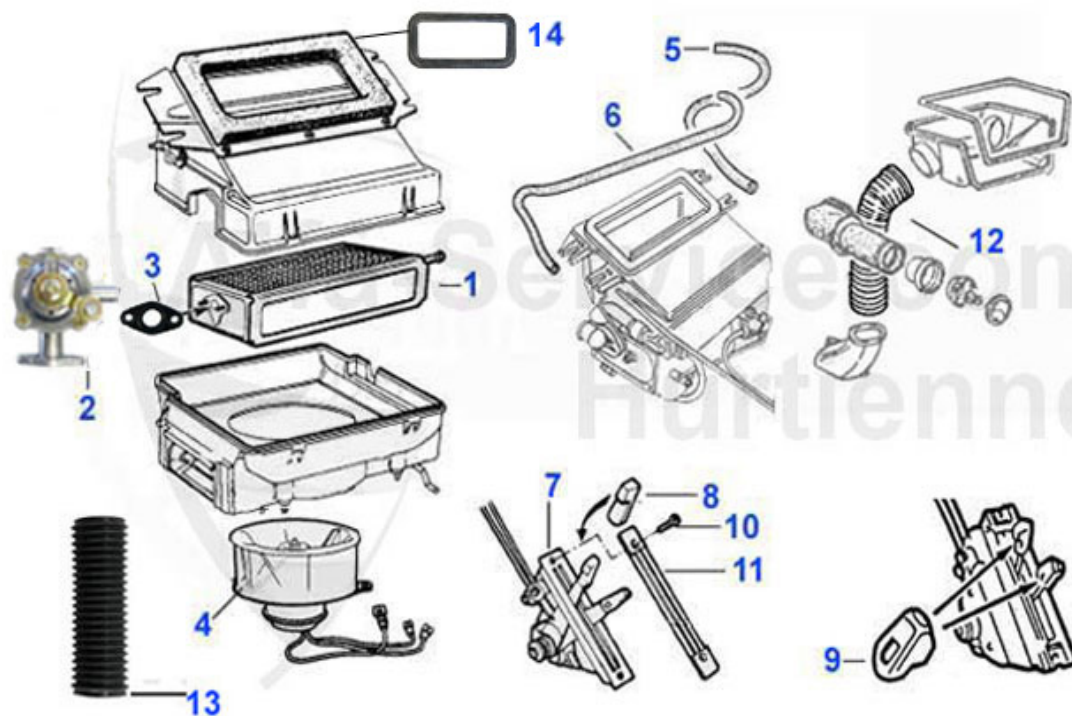

Spider (105/115) > HEATER/VENTILATION > HEATER 2nd SERIES

1	08 029 0 0	HEAT EXCHANGER 2. SERIES	159.90 EUR
2	08 004 0 0	HEATER VALVE 2nd SERIES METAL HOUSING, ONE HOSE CONNECTION, SCREWED TO THE HEATHER	64.00 EUR
3	08 035 0 0	GASKET for HEATER VALVE - 2nd series	3.80 EUR
4	14 095 0 0	BLOWER MOTOR - SPIDER-FAN BLADE DIAM.153	129.00 EUR
5	08 023 0 0	HOSE HEATER-WATER PUMP	13.85 EUR
6	08 022 0 0	HEATER HOSE (2nd series)-intake manifold	16.51 EUR
7	08 013 3 0	HEATER LEVER UNIT FOR GT/SPIDER/ GIULIA, WITH MIDDLE CONSOLE	***
8	20 129 0 0	PLASTIC CAP FOR HEATER LEVER black (original)	4.50 EUR
8	19 162 0 0	PLASTIC CAP FOR HEATER LEVER CHROMED 63-86	9.50 EUR
9	20 260 3 0	RUBBER CAP FOR HEATER LEVER black SPIDER 1986-93	11.90 EUR
10	19 175 0 0	STAINLESS STEEL SCREW FIXING COVER	1.40 EUR
11	19 123 3 0	FINISHER FOR HEATER ACTUATION CHROMED	26.50 EUR
11	19 177 3 0	FINISHER FOR HEATER OPERATION - plastic / black	37.00 EUR
11	19 202 0 0	FINISHER FOR HEATER ACTUATION STAINLESS STEEL SPIDER, GT, GIULIA. MODELS WITH CENTER CONSOLE	49.90 EUR
12	08 074 0 0	TUBE f. HEATING SYSTEM UNIVERSAL 57.2 mm x 180 cm	***
13	08 082 3 0	AIR JET HOSE SPIDER (CENTER)	34.00 EUR
14	08 091 0 0	HEATER BOX SEAL Giulia,GT,Spider	39.98 EUR