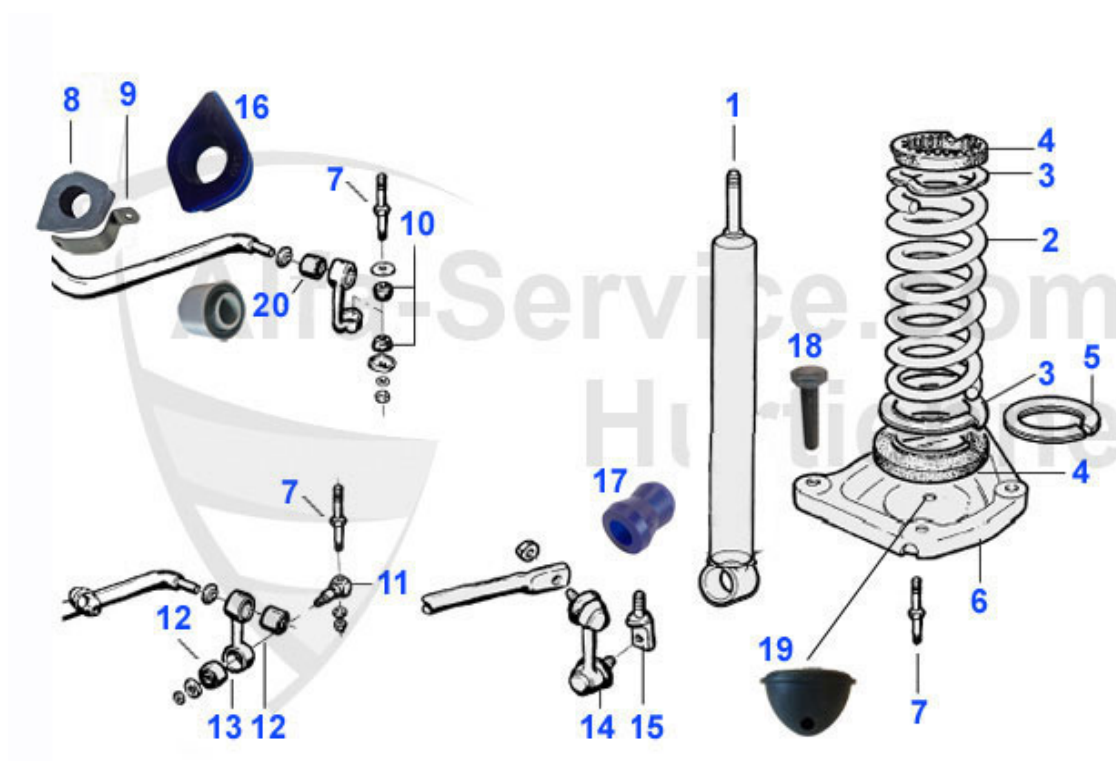

Spider (105/115) > SUSPENSION > FRONT > SPRINGS/SHOCKS/ANTI ROLL BAR

20 12 040 0 0 REAR STABILIZING RUBBER BUSH (ALSO FRONT 1.SERIES)

10.50 EUR