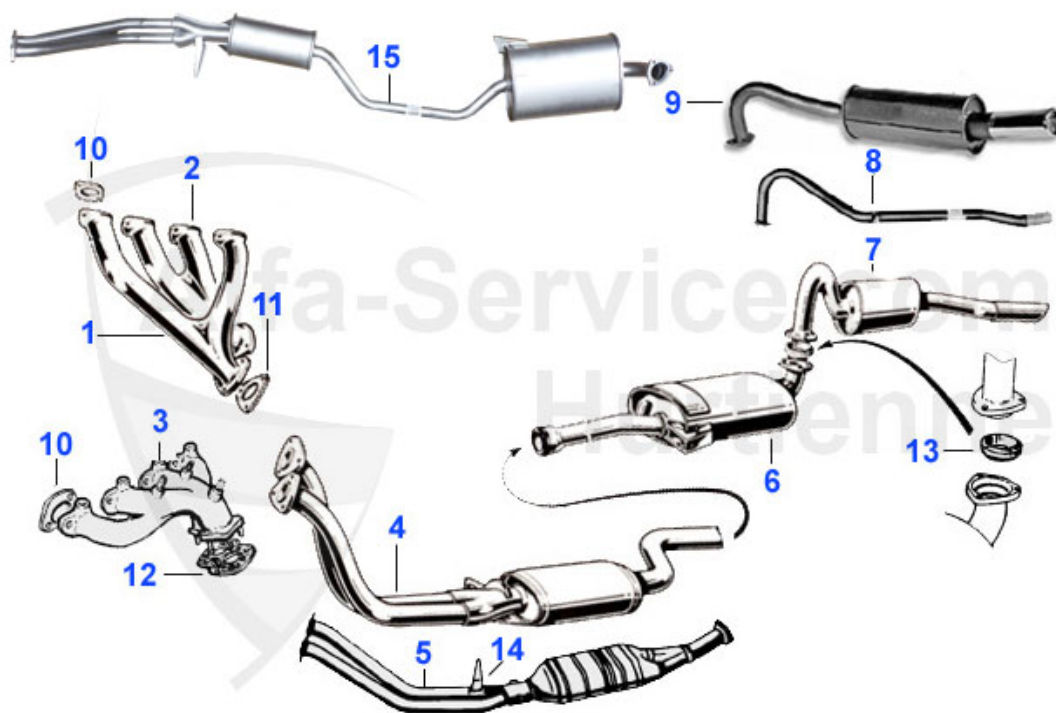

Spider (105/115) > EXHAUST SYSTEM > MANIFOLD/MUFFLER

1	11 030 0 0	EXHAUST MANIFOLD 1+4, 1600-2000 up to 86	158.00 EUR
1	11 038 3 0	EXHAUST MANIFOLD 1+4 SPIDER 90-93	210.00 EUR
2	11 039 3 0	EXHAUST MANIFOLD 2+3 SPIDER 90-93	189.00 EUR
2	11 031 0 0	EXHAUST MANIFOLD 2+3 1600-2000 up to 86 a bit longer than the original one!	199.90 EUR
3	11 037 3 0	EXHAUST MANIFOLD ONE PIECE SPIDER 87 - 89	279.00 EUR
4	11 056 3 0	FRONT MUFFLER - SPIDER without cat hanging pedals up to 87 not 90-93	125.00 EUR
4	11 076 0 0	1750 FRONT MUFFLER standing pedals GT, Berlina, Spider RH (adjust length)	199.00 EUR
4	11 052 0 0	1300 - 1600 FRONT MUFFLER standing pedals	139.00 EUR
5	11 049 3 0	Catalyst front muffler Spider 87-89	889.00 EUR
5	11 041 3 0	FRONT MUFFLER SPIDER 90-93 incl. catalyst	789.01 EUR
6	11 036 3 0	CENTER MUFFLER - SPIDER 90-93	119.00 EUR
6	11 035 3 0	CENTER MUFFLER - SPIDER 87-89 WITH CAT	139.00 EUR
6	11 029 3 0	CENTER MUFFLER - SPIDER 70-86 WITHOUT CAT.	98.00 EUR
6	11 078 3 0	CENTER MUFFLER - SPIDER 66-69	109.00 EUR
7	11 023 3 0	END MUFFLER - SPIDER 86-93	119.00 EUR
7	11 021 3 0	END MUFFLER - SPIDER 70-86	108.00 EUR
7	11 020 3 0	END MUFFLER - SPIDER 66-69	130.00 EUR
8	11 046 3 0	SPORT END PIPE - SPIDER (without test certificate)	99.00 EUR
9	11 032 3 0	SPORT END MUFFLER 70 mm spider with expert's report, 90-93	275.00 EUR
9	11 089 3 0	END MUFFLER STAINLESS STEEL SPIDER 1966-69	189.00 EUR
10	02 020 0 0	GASKET EXHAUST MANIFOLD-CYLINDER HEAD	2.90 EUR
11	02 021 0 0	GASKET EXHAUST MANIFOLD-FRONT MUFFLER	2.50 EUR
12	11 047 3 0	GASKET EXHAUST MANIFOLD - catalyst manifold (one piece)	9.90 EUR
13	11 027 0 0	SEAL RING - rear exhaust	5.50 EUR
14	11 042 3 0	OE. 7654221 LAMBDA-PROBE	95.00 EUR
15	MSD114509	front+middle exhaust Spider 90-93 without Catalyst	269.00 EUR
16	02 059 3 0	EXHAUST GASKET, SPIDER CATALYST 1986-93 CATALYST-MIDDLE EXHAUST	6.50 EUR