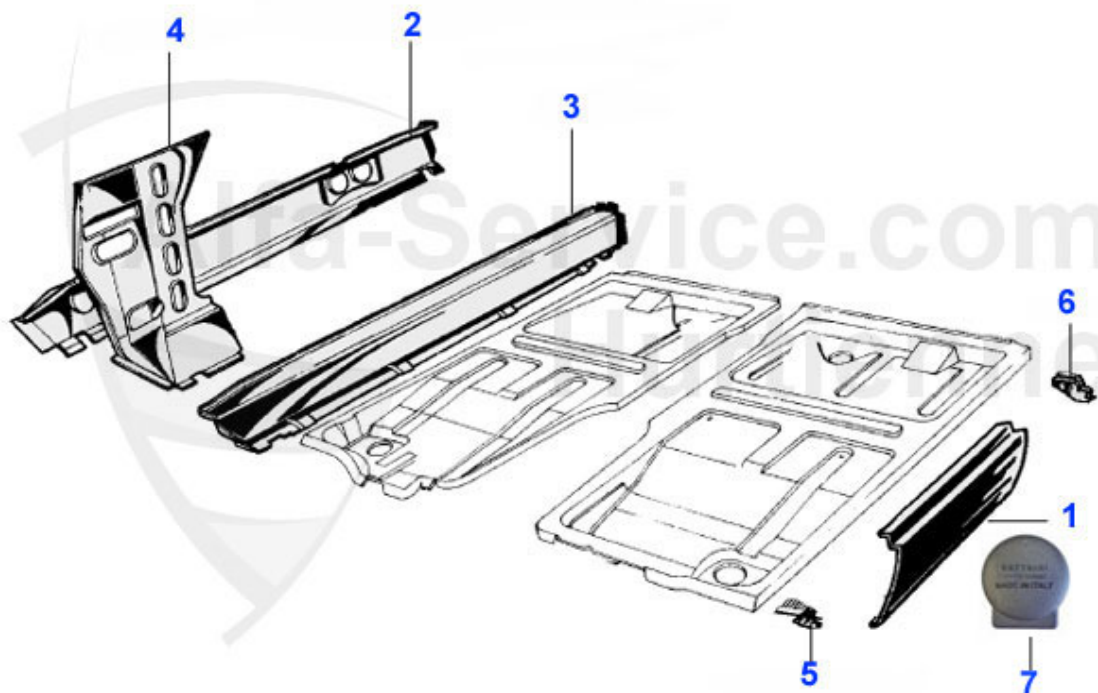

Spider (105/115) > BODY PARTS > PANELS > 1966-69 > ROCKER PANELS

1	15 070 3 2	OUTER SILL right - SPIDER	59.50 EUR
1	15 070 3 1	OUTER SILL left - SPIDER	59.50 EUR
2	15 073 3 2	MIDDLE SILL right - SPIDER	183.00 EUR
2	15 073 3 1	MIDDLE SILL left - SPIDER	183.00 EUR
3	15 076 3 1	INNER SILL left - SPIDER	229.00 EUR
3	15 076 3 2	INNER SILL right - Spider	229.00 EUR
4	15 074 3 1	PANEL BETWEEN MIDDLE- AND INNER SILL left - SPIDER	99.00 EUR
4	15 074 3 2	PANEL BETWEEN MIDDLE- AND INNER SILL right - SPIDER	99.00 EUR
5	15 077 3 0	FRONT JACKING POINT 64-93 Giulia, GT and Spider	27.50 EUR
6	15 078 3 1	REAR JACKING POINT LEFT SPIDER 66-85, GIULIA	46.95 EUR
6	15 078 3 2	REAR JACKING POINT RIGHT SPIDER 66-85, GIULIA	46.95 EUR
7	15 075 0 0	JACK TOP CAP 105 WITH 45mm DIAMETER	14.49 EUR