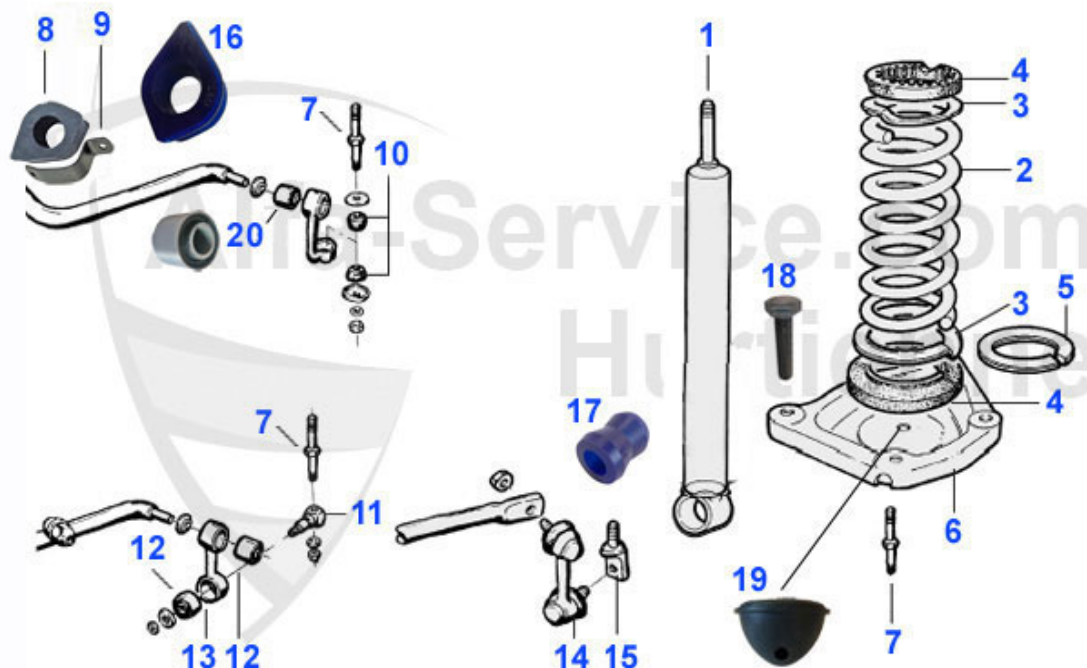

Spider (105/115) > SUSPENSION > FRONT > SPRINGS/SHOCKS/ANTI ROLL BAR

1	12 149 0 0	SHOCK ABSORBER KONI YELLOW SPORT ADJUSTABLE FRONT	125.00 EUR
1	12 005 0 0	SHOCK ABSORBER BILSTEIN HARD GAS PRESSURE YELLOW FRONT	145.00 EUR
1	12 003 0 0	FRONT SHOCK ABSORBER KONI RED STANDARD ADJUSTABLE FRONT	115.00 EUR
1	12 001 0 0	SHOCK ABSORBER KYB standard front	59.00 EUR
2	12 008 3 0	1300 - 2000 FRONT SPRING	89.00 EUR
3	12 017 0 0	METAL SPRING PAD, front	9.00 EUR
4	12 016 0 0	RUBBER PAD FRONT SPRING	9.50 EUR
5	12 018 0 0	ALUMINIUM SPACER FOR FRONT SPRING 6 mm	29.50 EUR
5	12 169 0 0	FRONT SPRING SPACER 1cm, Aluminium	22.00 EUR
6	12 013 0 1	SHALLOW SPRING PAN, LEFT	49.50 EUR
6	12 013 R 2	RACE SHALLOW SPRING PAN RIGHT	113.00 EUR
6	12 013 R 1	RACE SHALLOW SPRING PAN LEFT	113.00 EUR
6	12 013 0 2	SPRING MOUNTING PLATE, RIGHT	49.50 EUR
7	12 093 0 0	DROP LINK BOLT SPRING PAN 68-86	16.92 EUR
8	12 038 0 0	FRONT STABILIZING RUBBER	5.93 EUR
9	12 039 0 0	HOLDER FOR FRONT STABILIZING RUBBER	8.70 EUR
10	12 095 0 0	CONNICAL RUBBER ANTI-ROLL BAR FRONT	5.50 EUR
11	12 136 0 0	ANTIROLL-BAR SUPPORT 68-86	23.00 EUR
12	12 037 0 0	FRONT DROPLINK BUSHING 30 mm	9.90 EUR
12	12 088 0 0	OE.60521246,front stabi bush dia 33mm 78-86	12.10 EUR
13	12 135 0 0	ANTI ROLL BAR DROP LINK FRONT WITH BUSHINGS 1968-86	28.50 EUR
14	12 102 3 1	FRONT LEFT STABILIZING LINK SPIDER 1986-93	35.00 EUR
14	12 102 3 2	FRONT RIGHT STABILIZER LINK SPIDER 1986-93	35.00 EUR
15	12 137 0 0	ANTI ROLL BAR MOUNT 1986-93	33.34 EUR
16	12 200 0 0	SUPER FLEX STABILIZING RUBBER 24mm 1 PCS	12.99 EUR
17	12 197 0 0	SUPER FLEX LOWER SHOCK ABSORBER BUSHING	12.50 EUR
17	12 222 0 0	Gummi Stoßdämpferauge 1300-2000 Nord	5.00 EUR
18	12 120 0 0	SCREW FOR SPRING PLATE	3.50 EUR
19	12 052 0 0	FRONT UPPER RUBBER STOP KIT 1. SERIES	52.50 EUR