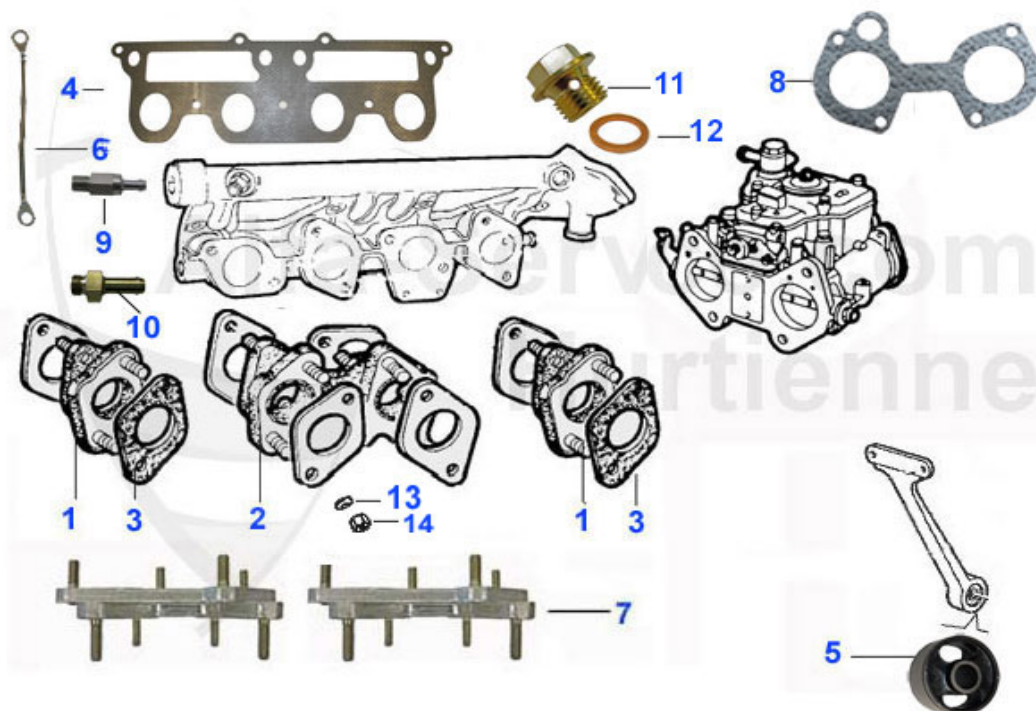

Spider (105/115) > FUEL SYSTEM > CARBURATOR > CARBURETTOR MOUNTS

1	02 034 0 0	CARBURETOR MOUNT 45mm	42.99 EUR
1	02 084 0 0	CARBURATOR MOUNT KIT (4 PCS) ALUMINIUM 40MM TYPE 105,115,116	210.00 EUR
1	02 017 0 0	SINGLE CARBURETTOR MOUNT 40mm	26.50 EUR
2	02 018 0 0	DOUBLE CARBURETOR MOUNT 40mm	61.00 EUR
3	02 004 0 0	GASKET CARBURETOR MOUNT 40mm MADE OF REINFORCED MATERIAL	0.94 EUR
3	02 019 0 0	PAPER GASKET CARBURETOR MOUNT 40mm	0.75 EUR
3	02 077 0 0	PAPER GASKET CARBURETTOR MOUNT 45mm	1.95 EUR
4	02 016 0 0	INTAKE MANIFOLD GASKET CARBURETTOR MODELS 1600-2000	13.49 EUR
4	02 016 R Z	INTAKE MANIFOLD GASKET REINZ WITHOUT METAL INSERT CARBURETTOR MODELS 1300-2000	19.00 EUR
5	03 313 0 0	CARBURATOR STAY BUSH	9.31 EUR
6	16 107 0 0	GROUND STRAP - lengths 150 mm	7.90 EUR
7	02 079 0 0	SOLID CARBURETTOR MOUNTS ALUMINIUM 40mm	***
8	02 052 0 0	GASKET AIRFILTER-CARBURETTOR	2.75 EUR
9	13 063 0 0	BRAKE BOOSTER VALVE, 2ND SERIES, M16x1,5	42.00 EUR
10	08 111 0 0	WATER CONNECTION SUPPORT INTAKE MANIFOLD, IN 10 MM, FOR 105/115, 116, 75, 90 ONLY FOR 4-CYLINDER MODELS	18.50 EUR
10	08 112 0 0	WATER CONNECTION SUPPORT INTAKE MANIFOLD IN 6 MM, FOR 105/115, 116, 75, 90 ONLY FOR 4-CYLINDER MODELS	18.50 EUR
11	08 070 0 0	VENT BOLT WATER CIRCUIT INTAKE MANIFOLD OE 105020167601	8.50 EUR
12	08 084 0 0	GASKET BLEEDING SCREW OE 10280060	0.50 EUR
13	03 116 0 0	SPRING WASHER 8mm	0.10 EUR
14	03 127 0 0	FINE THREAD NUT 8 X 1 STEEL - 12 mm WRENCH SIZE	0.90 EUR