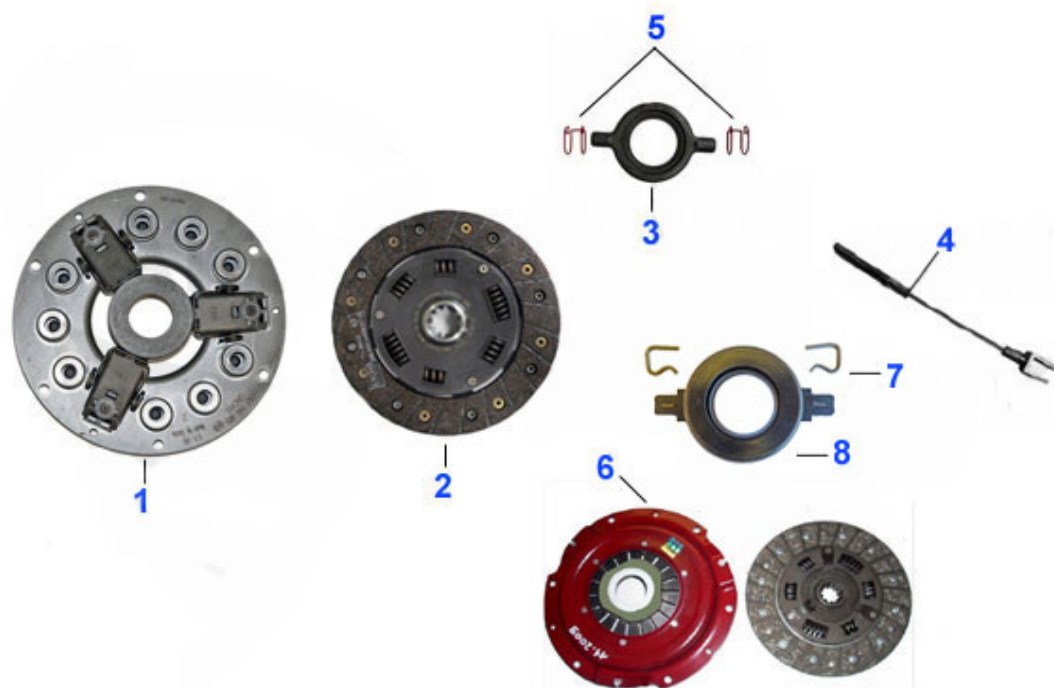

Spider (105/115) > ACTUATION > CLUTCH > MECHANICAL

1	09 031 0 0	PRESSURE PLATE MECHANICAL	249.00 EUR
2	09 029 0 0	CLUTCH DISC mechanical clutch diameter 200 mm	97.01 EUR
2	09 030 0 0	MECH. CLUTCH DISC - original Fichtel & Sachs	159.00 EUR
3	09 032 0 0	CLUTCH RELEASE BEARING MECHANICAL	65.00 EUR
4	09 028 0 0	CLUTCH CABLE MECHANICAL CLUTCH	21.50 EUR
5	09 040 0 0	CLAMP FOR RELEASE BEARING 1. SERIES	4.50 EUR
6	09 056 0 0	CLUTCH KIT 105 1. SERIES MODIFIED FOR ALL 105 MODELS 1. SERIES WITH MECHANICAL CLUTCH 200mm SUBSTITUTES THE ORIGINAL VERSION AND HAS THE LATEST TECHNIQUE	399.00 EUR
7	09 042 0 0	MOUNTING BRACKET CLUTCH RELEASE SHELL 1. SERIES ORIGINAL VERSION	5.90 EUR
8	09 044 0 0	CLUTCH RELEASE BEARING,MECHANICAL CLUTCH,RETAINING CLIP VERSION	64.00 EUR