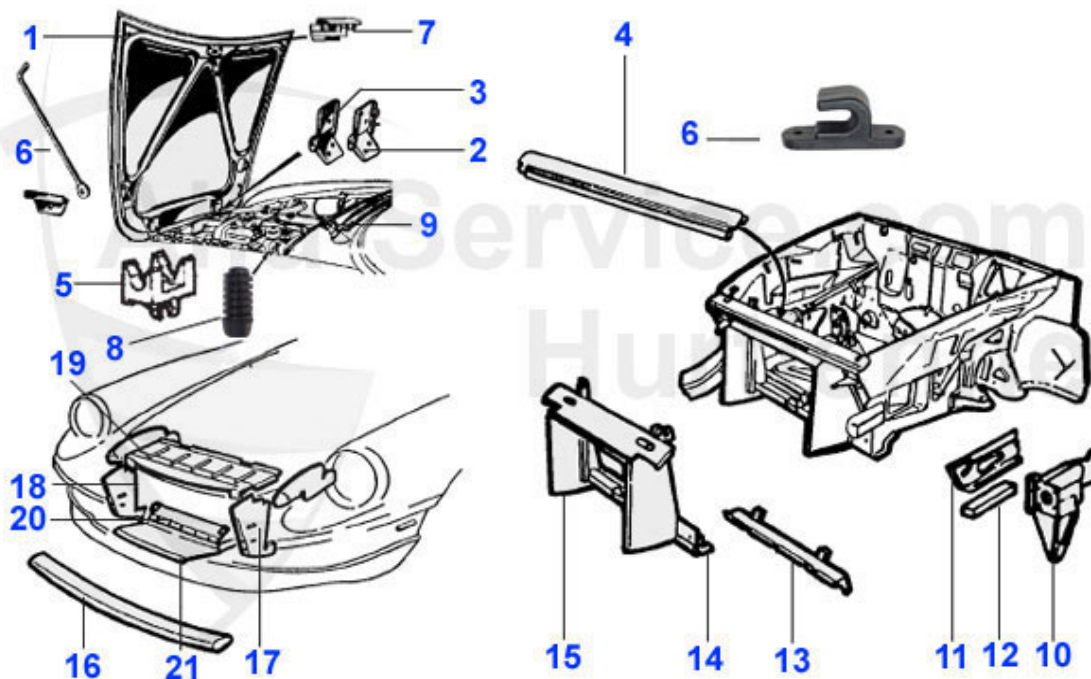

Spider (105/115) > BODY PARTS > PANELS > 1983-89 > FRONT 2

1	15 049 3 0	BONNET - Spider 1966-93	645.00 EUR
2	15 050 3 0	BONNET HINGE - SPIDER	47.01 EUR
3	15 241 3 0	HOLDER FOR BONNET HINGE	25.50 EUR
4	15 061 3 0	RADIATOR CROSS MEMBER FOR BONNET MOUNTING	49.00 EUR
5	15 194 0 0	BONNET STICK HOLDER SPIDER -85, GT 70-77	13.49 EUR
6	15 243 3 0	BONNET STICK - SPIDER	42.49 EUR
7	14 014 0 0	HOOD LAMP	16.90 EUR
8	18 056 0 0	RUBBER STOPPER FOR BONNET - SPIDER/GT	4.40 EUR
9	18 073 3 0	SEAL FOR BONNET- FIRE WALL	33.00 EUR
10	15 185 3 1	BUMPER BRACKET - SPIDER beg. from 83	***
10	15 185 3 2	BUMPER BRACKET - SPIDER beg. from 83	***
13	15 060 3 0	RADIATOR CROSS MEMBER - bottom, rear 2.SERIES	49.00 EUR
14	15 221 0 0	RADIATOR CROSS MEMBER - bottom, front 2.SERIES	49.00 EUR
15	15 054 3 0	RADIATOR MOUNTING FRAME - SPIDER 70-89	245.00 EUR
17	15 186 3 1	AIR DEFLECTOR side/left 83-89	40.00 EUR
18	15 186 3 2	AIR DEFLECTOR side/right 83-89	40.00 EUR
19	15 187 3 0	UPPER AIR DEFLECTOR - SPIDER 83-89	89.00 EUR
20	15 188 3 0	LOWER AIR DEFLECTOR small - SPIDER 83-89	29.00 EUR
21	15 189 3 0	LOWER AIR DEFLECTOR large - SPIDER 83-89	57.00 EUR