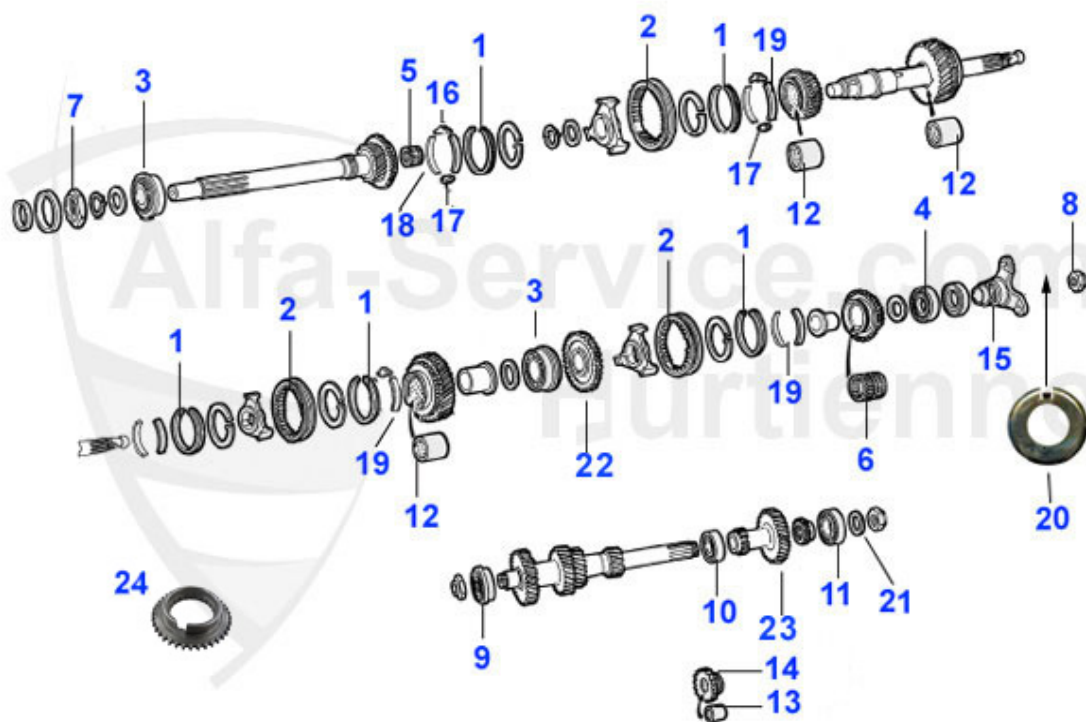

Spider (105/115) > ACTUATION > TRANSMISSION > SYNCHRO RINGS/BEARINGS

1	04 001 0 0	SYNCHRO RING	59.00 EUR
2	04 013 0 0	SYNCRO SLEEVE 105/115, ALFETTA, GIULIETTA, 75, GTV6	99.00 EUR
2	04 013 A R	SYNCRO SLEVE ORIGINAL ALFA ROMEO	***
3	04 033 0 0	2000 MAIN SHAFT FRONT AND CENTER BEARING	89.00 EUR
3	04 046 0 0	1300, 1600, 1750 MAIN SHAFT FRONT AND CENTER BEARING	91.50 EUR
4	04 035 0 0	MAIN SHAFT REAR BEARING 1.SERIES 1300-1750 (101/105/102/106)	76.01 EUR
4	04 031 0 0	MAIN SHAFT REAR BEARINGS	55.00 EUR
5	04 029 0 0	NEEDLE BEARINGS MAIN SHAFT	17.50 EUR
6	04 030 0 0	5TH GEAR NEEDLE ROLLER SHELL	19.50 EUR
7	04 049 0 0	SAFETY NUT for gearbox input shaft	16.51 EUR
8	04 032 0 0	SAFETY NUT GEARBOX REAR 1972-93	16.40 EUR
9	04 047 0 0	LAYSHAFT FRONT BEARINGS 2000 d=20 mm	81.00 EUR
9	04 024 0 0	LAYSHAFT FRONT SHELL d=25 mm inside diameter	68.00 EUR
10	04 025 0 0	LAYSHAFT CENTER BEARINGS	57.00 EUR
11	04 021 0 0	LAYSHAFT REAR BEARING 1300-1750 62x30x16mm	64.00 EUR
11	04 026 0 0	LAYSHAFT REAR BEARING	55.00 EUR
12	04 052 0 0	BUSHING FOR GEAR WHEELS 1ST-4TH GEAR	22.00 EUR
13	04 027 0 0	BEARING SLEEVE for reverse gear	***
14	04 061 0 0	PINION REVERSE GEAR	129.00 EUR
15	04 073 0 0	Antriebsflansch Getriebeausgang	***
16	04 069 0 0	"ABOVE" LOCK-BLOCK 1th rear	***
17	04 070 0 0	"BOTTOM" LOCK-BLOCK 1st/2nd/3rd/4th/5th- gear	***
19	04 068 0 0	LOCK-BAND 2nd/3rd/4th/5th-gear	***
20	04 056 0 0	LOCK TAB TRANSMISSION REAR 1962-72	3.90 EUR
21	04 057 0 0	LOCK PLATE LAYSHAFT 1962-72	5.60 EUR
22	04 074 0 0	REVERSE GEAR LARGE MAINSHAFT	***
23	04 075 0 0	Countershaft 5./reverse gear	399.00 EUR
24	04 028 0 0	GEAR DOG RING 2.-5. GEAR 105/115	168.99 EUR
25	04 042 0 0	SPACER BUSHING 5TH GEAR 2000	59.00 EUR
26	04 048 0 0	SPACER BUSHING 1.ST GEAR 101/105/115	64.00 EUR