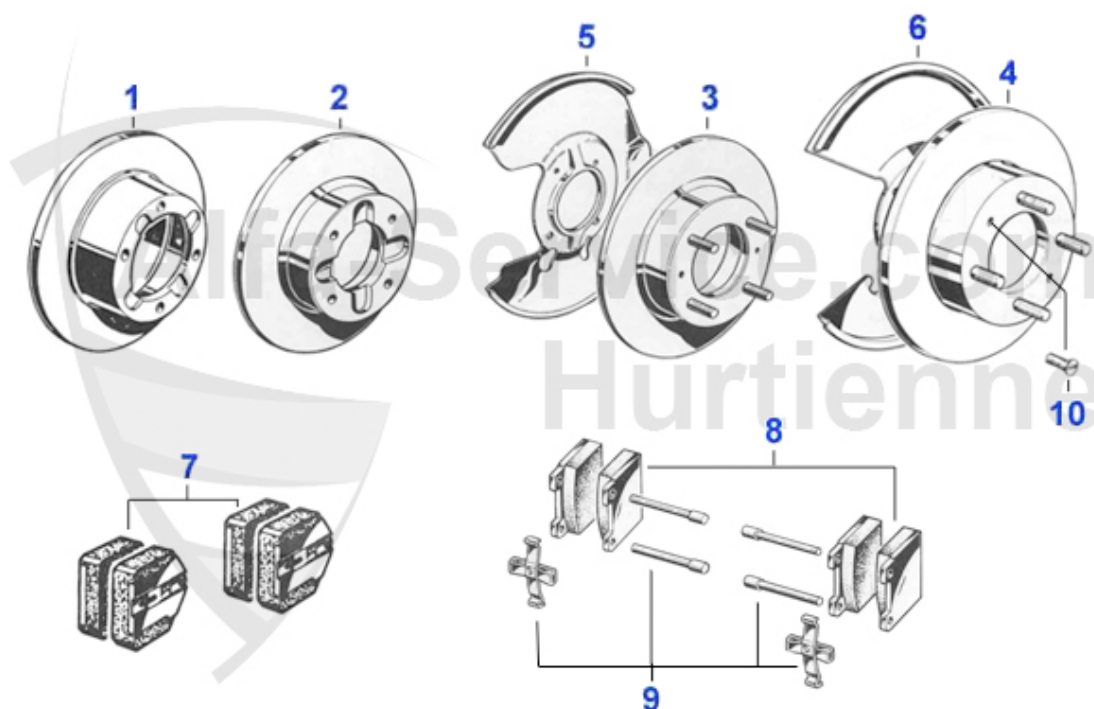

Spider (105/115) > BRAKES > FRONT BRAKE > BRAKE DISCS/PADS

1	13 102 0 0	FRONT BRAKE DISC DUNLOP 285 mm	189.00 EUR
2	13 119 0 0	BRAKE DISC 1300/1600 ATE FRONT 1. SERIES 66-67 GIULIA,GT,ROUNDTAIL SPIDER, 265mm DIAM.	239.00 EUR
3	13 001 0 0	BRAKE DISC FRONT 1300-1600 (only as a set)	56.00 EUR
4	13 002 0 0	BRAKE DISC FRONT 1750-2000 (only as a set)	73.99 EUR
5	13 115 0 1	FRONT LEFT BRAKE STONE SHIELD 1300- 1600 OE 105142211504,NOT FOR SPIDER 1.6 (86-93)	47.01 EUR
5	13 115 0 2	FRONT RIGHT BRAKE STONE SHIELD 1300- 1600 OE 105142211604,NOT FOR SPIDER 1.6 (86-93)	47.01 EUR
6	13 049 0 2	BACKING PLATE FRONT BRAKE DISK, RIGHT	47.01 EUR
6	13 049 0 1	BACKING PLATE FRONT DISK, LEFT	47.01 EUR
7	13 091 0 0	BRAKE PADS DUNLOP FRONT	***
8	13 004 0 0	1300-1600 FRONT BRAKE PADS	24.50 EUR
8	13 005 F F	BRAKE PADS FERODO 1750-2000 front	37.50 EUR
8	13 004 F F	BRAKE PADS FERODO 1300-1600 front	35.50 EUR
8	13 005 0 0	2000 FRONT BRAKE PADS	24.50 EUR
9	13 008 0 0	1750-2000 MOUNTING KIT FOR FRONT BRAKE PADS	9.50 EUR
9	13 007 0 0	1300-1600 MOUNTING KIT FOR FRONT BRAKE PADS	9.50 EUR
10	13 056 0 0	MOUNTING SCREW FOR REAR BRAKE DISC	1.59 EUR