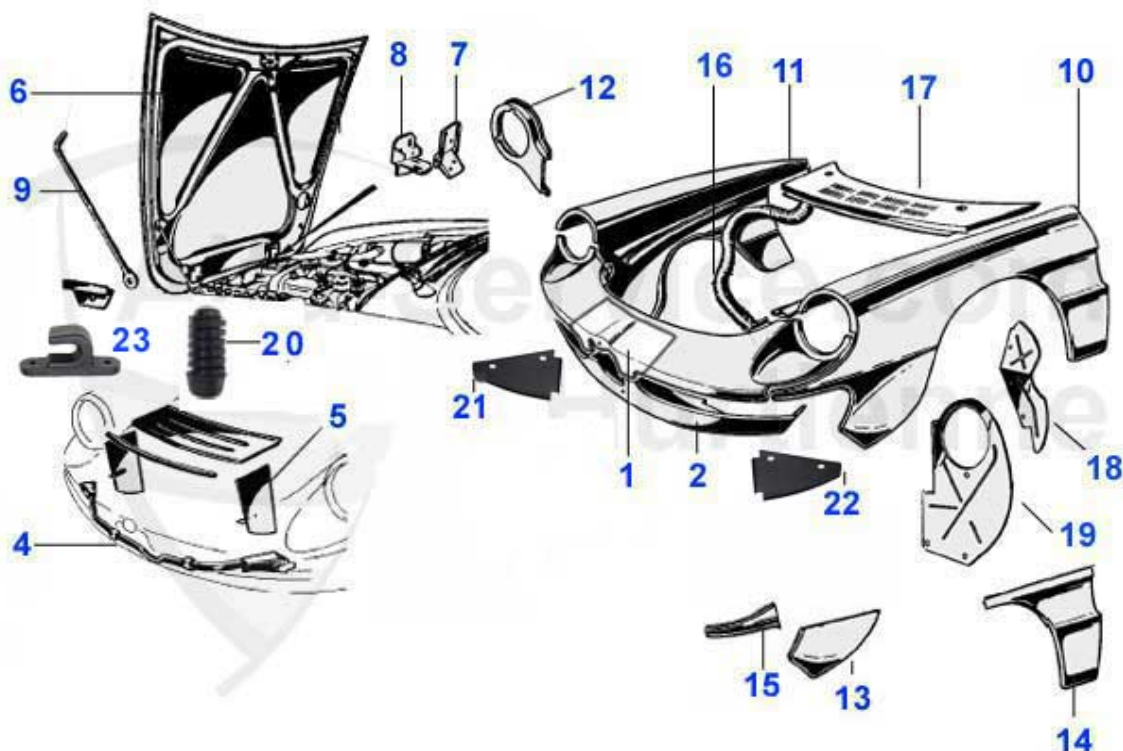

Spider (105/115) > BODY PARTS > PANELS > 1966-69 > FRONT 1

1	15 277 3 0	front panel Spider 1966-1969	599.00 EUR
1	15 278 3 0	CENTER NOSE REPAIR PANEL SPIDER 1966-69	250.00 EUR
2	15 207 3 0	LOWER FRONT PANEL - ROUNDTAIL compl. 1300 and 1750, YEAR 67-69	329.00 EUR
2	15 297 3 0	LOWER FRONT PANEL - SPIDER 66-67 1600	329.00 EUR
4	15 046 3 0	BRACKET FOR BUMPER front DUETTO	325.00 EUR
5	15 055 3 1	AIR DEFLECTOR - side / left	36.00 EUR
5	15 055 3 2	AIR DEFLECTOR - side/right	36.00 EUR
6	15 049 3 0	BONNET - Spider 1966-93	645.00 EUR
7	15 050 3 0	BONNET HINGE - SPIDER	47.01 EUR
8	15 241 3 0	HOLDER FOR BONNET HINGE	25.50 EUR
9	15 243 3 0	BONNET STICK - SPIDER	42.49 EUR
10	15 038 3 1	FRONT FENDER left - SPIDER 66-82	559.00 EUR
11	15 038 3 2	FRONT FENDER right - Spider 66-82	559.00 EUR
12	15 039 3 1	HEAD LAMP FRAME left - SPIDER	73.99 EUR
12	15 039 3 2	HEAD LAMP FRAME right - Spider	73.99 EUR
13	15 134 3 1	REPAIR PANEL - FRONT FENDER left	49.00 EUR
13	15 134 3 2	REPAIR PANEL - FRONT FENDER right	49.00 EUR
14	15 116 3 1	REPAIR PANEL SPIDER FRONT FENDER left SPIDER	75.01 EUR
14	15 116 3 2	REPAIR PANEL SPIDER FRONT FENDER right SPIDER	75.01 EUR
15	15 227 3 2	REPAIR PANEL - TOP FENDER right - Spider	31.00 EUR
15	15 227 3 1	REPAIR PANEL - TOP FENDER left - Spider	31.00 EUR
16	18 150 0 0	COWL DRAIN	19.90 EUR
17	15 052 3 0	WIPER PANEL - SPIDER 70-81	***
18	15 290 3 1	STONE SHIELD SPIDER REAR, LEFT	42.00 EUR
18	15 290 3 2	STONE SHIELD SPIDER REAR, RIGHT	42.00 EUR
19	15 289 3 2	STONE SHIELD front, right/ ALUMINIUM - SPIDE 66-89	65.00 EUR
19	15 289 3 1	STONE SHIELD front, left - ALUMINIUM / SPIDER 66-89	65.00 EUR
20	18 056 0 0	RUBBER STOPPER FOR BONNET - SPIDER/GT	4.40 EUR
21	15 287 3 2	LOWER MOUNTING PANEL - SPIDER 70-82 FRONT STONE SHIELD	45.01 EUR
22	15 287 3 1	LOWER MOUNTING PANEL - SPIDER 70-82 FRONT STONE SHIELD	45.01 EUR