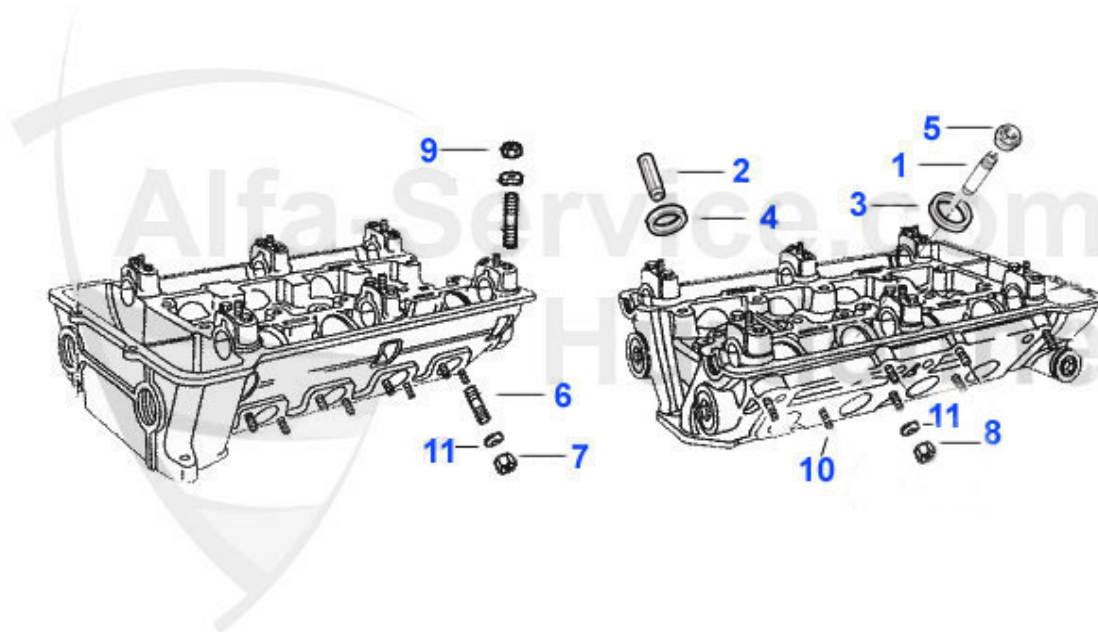

Spider (105/115) > ENGINE > CYLINDER HEAD > CYLINDER HEAD 2

1	03 161 0 0	INLET VALVE GUIDE CARBURETOR ENGINE 2ND oversize 9x14.15x51	***
1	03 160 0 0	INLET VALVE GUIDE 0.10 oversize 9x14,10x51	12.90 EUR
1	03 040 0 0	INLET VALVE GUIDE std. 9x14,05X51	9.75 EUR
2	03 162 0 0	EXHAUST VALVE GUIDE 0.10 oversize 9x14,10x54	11.50 EUR
2	03 042 0 0	EXHAUST VALVE GUIDE CARBURETTOR MODELS 9x14,05x54	10.50 EUR
2	03 164 0 0	INLET & EXHAUST VALVE GUIDE FUEL-INJECTED MOTOR - SPIDER	11.90 EUR
3	03 034 0 0	VALVE SEAT (INLET) 1ST OVERSIZE 1300 (unleaded)	15.01 EUR
3	03 266 0 0	VALVE SEAT (INLET) 1st oversize 2000	17.50 EUR
3	03 265 0 0	VALVE SEAT (INLET) 1ST oversize 1600 - 1750	17.50 EUR
4	03 267 0 0	VALVE SEAT (EXHAUST) 1ST OVERSIZE 1600-1750	18.50 EUR
4	03 268 0 0	VALVE SEAT (EXHAUST) 1st oversize 2000	16.90 EUR
4	03 037 0 0	VALVE SEAT (EXHAUST) 1.3 l	16.51 EUR
5	03 255 0 0	OIL SEAL WITH SPRING INTAKE AND EXHAUST SIDE (GREEN) REINZ	4.90 EUR
6	03 093 0 0	STUD cylinder head / exhaust manifold	1.89 EUR
7	03 261 0 0	FINE THREAD NUT 8 X 1 COPPER self-locking, 12er spanner gap exhaust manifold	0.90 EUR
7	03 128 0 0	FINE THREAD NUT 8 X 1 BRASS 13er spanner gap exhaust manifold	1.50 EUR
8	03 127 0 0	FINE THREAD NUT 8 X 1 STEEL - 12 mm WRENCH SIZE	0.90 EUR
9	03 262 0 0	FINE THREAD NUT 8 X 1 STEEL 13er spanner gap	0.80 EUR
10	03 109 0 0	STUD INTAKE MANIFOLD 8 x 1x1,25 x 36mm	2.25 EUR
11	03 116 0 0	SPRING WASHER 8mm	0.10 EUR