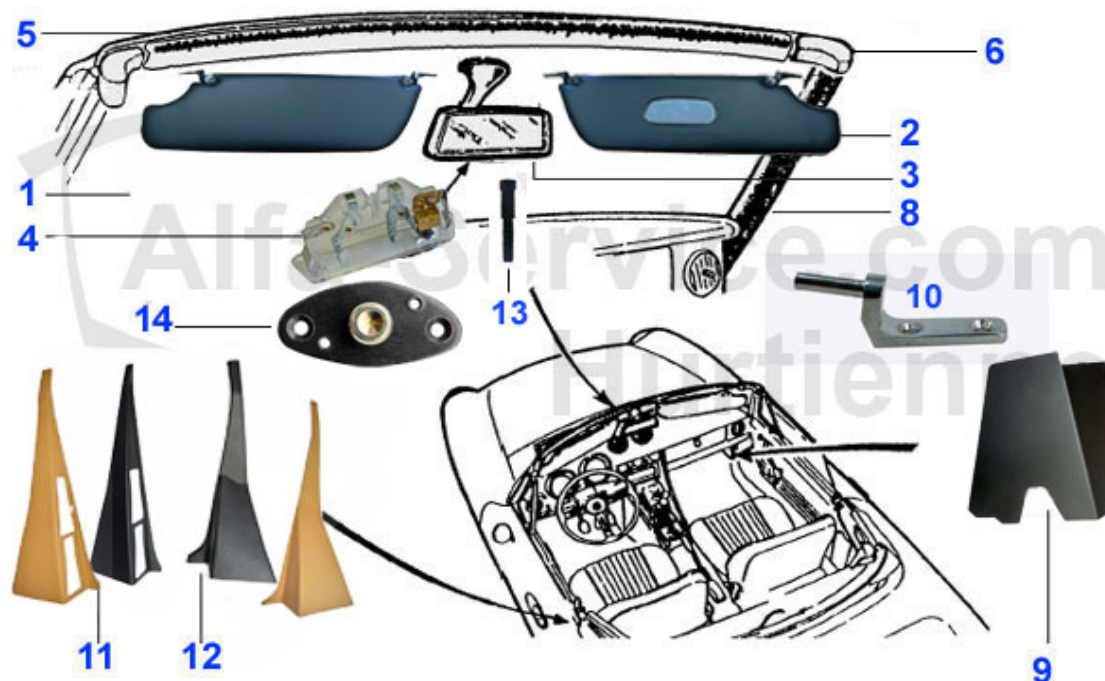

Spider (105/115) > INTERIOR PARTS > SUNVISORS/COVERS

12	20 116 3 0	SPIDER B-PILLAR COVER KIT ALUMINIUM 70-83, BLACK PAINTED, ONE HOLE	165.01 EUR
12	20 149 3 2	B-PILLAR COVER RIGHT - SPIDER 83-89 black, plastic corpus covered with Sky	107.00 EUR
12	20 404 3 2	B-PILLAR COVER SPIDER 1966-69 PLASTIC, RIGHT	79.00 EUR
12	20 362 3 2	B-PILLAR right/beige - SPIDER 86-93	109.00 EUR
12	20 131 3 2	B-PILLAR COVER SPIDER 70-83, RIGHT, IN PLASTIC, WITH SKAY	89.00 EUR
12	20 030 3 2	B-PILLAR COVER SPIDER 70-83, RIGHT, ONE HOLE, IN PLASTIC, WITH SKAY STRUCTURE	89.00 EUR
13	20 310 0 0	REAR-VIEW MIRROR SUPPORT SCREW BERTONE GT, GIULIA, BERLINA	9.00 EUR
14	20 409 3 0	BASEPLATE f. INTERIEUR MIRROR SPIDER 105/115	10.50 EUR