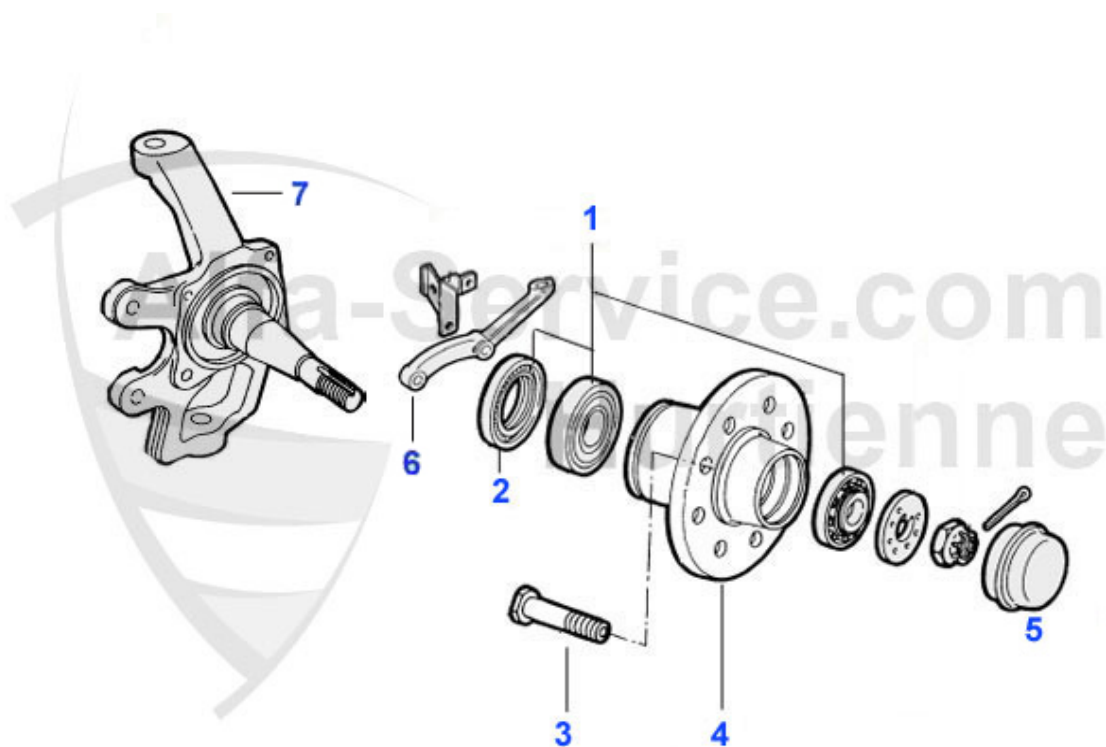

Spider (105/115) > SUSPENSION > FRONT > HUB/BEARING

1	12 028 0 0	FRONT WHEEL BEARING SET	51.19 EUR
2	02 029 0 0	OIL SEAL (65/40/9) FRONT WHEEL BEARING	10.50 EUR
3	12 083 0 2	FRONT WHEEL BOLT RH THREAD 10.9	3.90 EUR
3	12 083 0 1	WHEEL STUD LH THREAD 10.9	***
4	12 130 0 0	FRONT WHEEL HUB	***
5	12 099 0 0	GREASE CAP for front wheel bearing	6.50 EUR
6	12 131 0 1	STEERING ARM LEFT, REBUILT	58.99 EUR
6	12 131 0 2	STEERING ARM RIGHT, REBUILT	58.99 EUR
7	12 130 0 1	STEERING KNUCKLE LEFT 1300/1600, REBUILT	149.00 EUR
7	12 130 0 2	STEERING KNUCKLE RIGHT 1300/1600, REBUILT	149.00 EUR