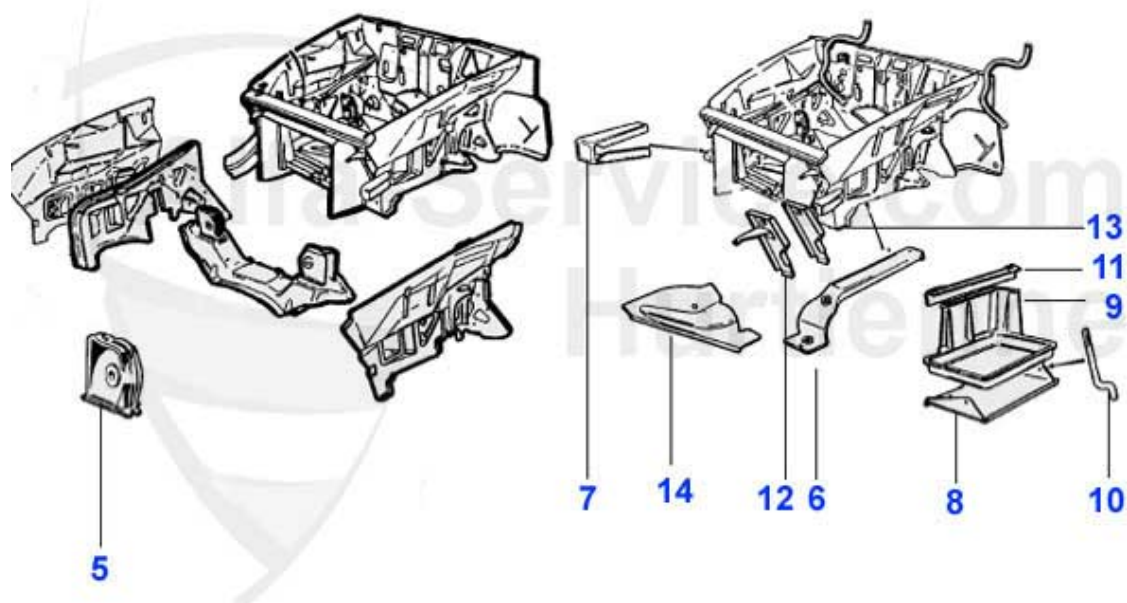

Spider (105/115) > BODY PARTS > PANELS > 1970-82 > FRONT 3

5	15 068 3 0	TOP ARM ATTACHMENT	67.00 EUR
6	15 155 3 2	CONNECTING PANEL - chassis leg, right	33.50 EUR
6	15 155 3 1	CONNECTING PANEL - chassis leg, left	33.50 EUR
7	15 067 3 0	SUPPORT TO BUMPER BRACKET	28.50 EUR
8	15 069 3 0	BATTERY HOLDING PANEL	54.00 EUR
9	14 025 0 0	PLASTIC PAN FOR BATTERY	37.60 EUR
10	14 026 0 0	THREADED ROD FOR HOLDING ANGLE	8.50 EUR
11	14 027 0 0	HOLDING ANGLE BATTERY	17.01 EUR
12	15 064 3 1	FRONT COVER PANEL left	39.00 EUR
12	15 064 3 2	FRONT COVER PANEL right	39.00 EUR
13	15 065 3 2	REAR COVER PANEL right	25.00 EUR
13	15 065 3 1	REAR COVER PANEL left	25.00 EUR
14	15 154 3 1	CONNECTING PANEL - ENGINE SIDE PANEL LEFT	79.00 EUR
14	15 154 3 2	CONNECTING PANEL - ENGINE SIDE PANEL RIGHT	79.00 EUR