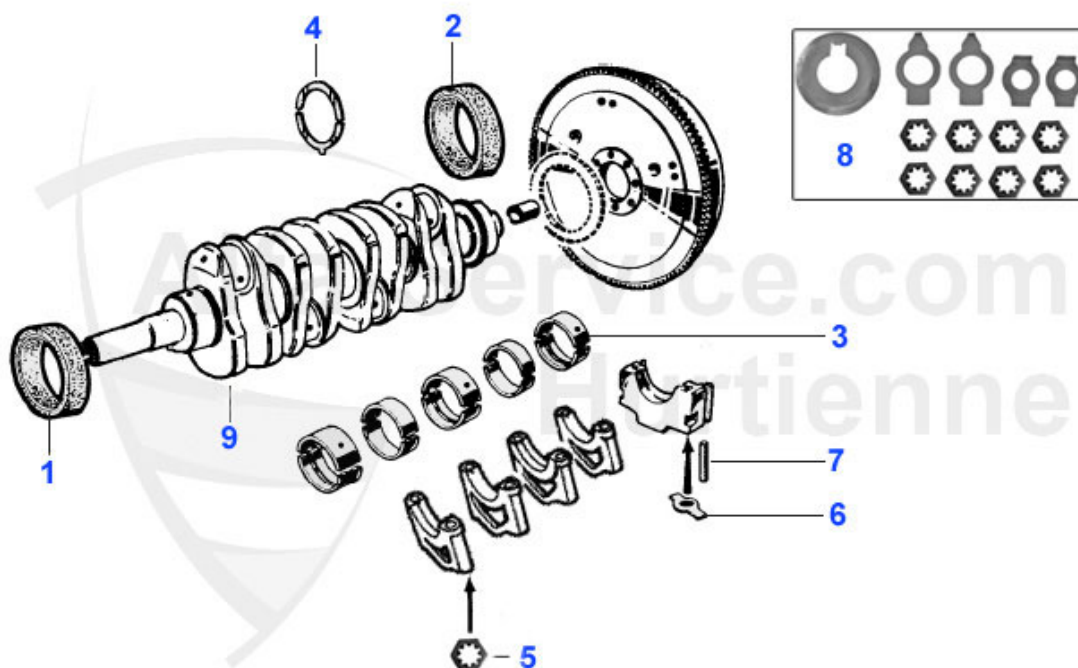

Spider (105/115) > ENGINE > ENGINE BLOCK > CRANKSHAFT 2

1	02 022 0 0	OIL SEAL (35/50/10) CRANKSHAFT FRONT	9.50 EUR
2	02 060 3 0	OIL SEAL CORTECO (84/105/12) CRANKSHAFT REAR for Spider 1990-93, 75, 90, 155, 164, GTV 6, 166, 156	33.50 EUR
2	02 023 0 0	OIL SEAL (82/105/12) CRANKSHAFT REAR 105 MODELS >1989, ALFETTA, GIULIETTA, 75, 90, GTV (116), MONTREAL, ORIGINAL QUALITY	25.00 EUR
3	03 075 0 0	1300 - 2000 MAIN BEARINGS 0.30	74.90 EUR
3	03 009 0 0	1300 - 2000 MAIN BEARINGS STD.	74.90 EUR
3	03 076 0 0	MAIN BEARINGS 1300-2000 0.40	85.00 EUR
3	03 010 0 0	MAIN SHELLS 1300 - 2000 0,10 OVERSIZE	74.90 EUR
3	03 011 0 0	1300 - 2000 MAIN BEARINGS 0.20	74.90 EUR
4	03 081 0 0	OE. 60743567 THRUST WASHER STD.	19.00 EUR
5	03 270 0 0	LOCKING PLATE 1/2/3/4 main bearing	1.70 EUR
6	03 149 0 0	LOCKING PLATE 5th Main BEARING	1.50 EUR
7	03 158 0 0	RUBBER CYLINDER 5th MAIN BEARING	3.20 EUR
8	03 273 0 0	LOCKING PLATE SET main bearing set, cam shaft, pulley in front	19.50 EUR
9	03 008 0 0	2000 REBUILT CRANKSHAFT WITH MAIN- AND ROD BEARINGS	830.00 EUR