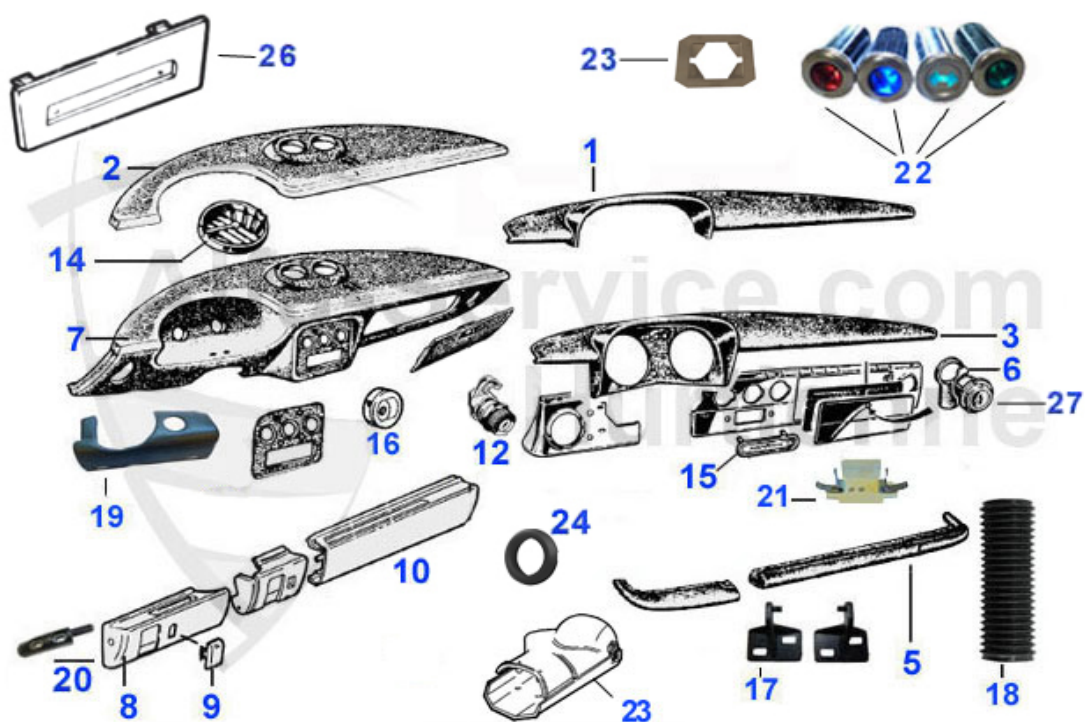

Spider (105/115) > INTERIOR PARTS > DASHBOARD

23	20 037 0 0	STEERING COLUMN SHROUD 2000 GTV, SPIDERS, BERLINA & 1750 GTV USA MODEL	249.00 EUR
23	20 036 0 0	STEERING COLUMN SHROUD CARS 68-72 GT JUNIOR, 1750 GTV AND ROUNDTAIL SPIDERS	254.01 EUR
23	20 024 3 0	Lenksäulenverkleidung Spider 90-93 Automatikgetriebe 2 teilig O.E.60554174/75	45.01 EUR
23	20 025 3 0	Lenksäulenverkleidung Unterseite Spider 90-93 O.E.60519673	29.00 EUR
24	20 048 0 0	RUBBER RING IN STEERING COVER AROUND SIPEA IGNITION SWITCH	25.00 EUR
25	14 225 0 0	CLAMP FOR DASHBOARD CONTROL SWITCH	1.69 EUR
26	23 049 3 0	Plastic cover Spider radio hole	49.00 EUR
27	20 089 3 0	LOCK FOR GLOVE BOX - SPIDER beg. from 1970	89.00 EUR