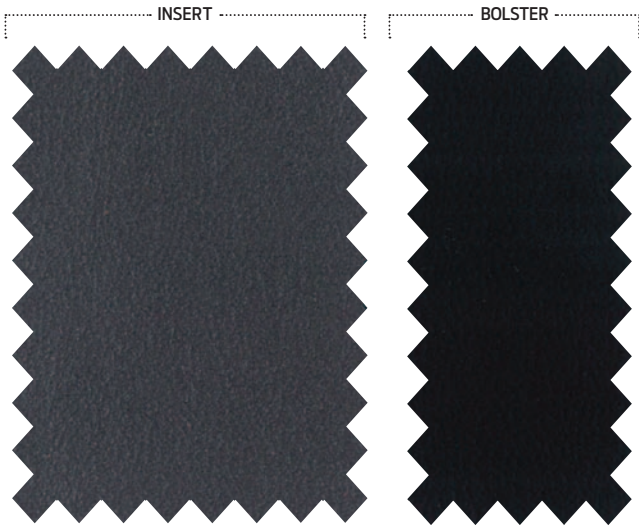

**Edge SE – Medium Light Stone** EL  
Cloth front bucket seats

ALSO AVAILABLE IN:

**Charcoal Black** EW

**Edge SEL – Charcoal Black** FW  
Unique cloth front bucket seats

ALSO AVAILABLE IN:

**Medium Light Stone**

**FL**

**Edge SEL Appearance Package – Charcoal Black** AW

Leather-trimmed front bucket seats in Charcoal Black with Gray Alcantara® suede inserts

**Edge Limited – Sienna seating surfaces** GS

Leather-trimmed front bucket seats in Charcoal Black with Sienna seating surfaces

**ALSO AVAILABLE IN:**

**Edge SEL/Limited – Medium Light Stone** GL

**Edge SEL/Limited – Charcoal Black** GW

**Edge Sport – Charcoal Black** HW

Leather-trimmed front bucket seats in Charcoal Black with Silver Smoke Metallic inserts and contrast stitching

Exterior Colors		INTERIOR/SEAT COLORS						
		SE		SEL Appearance Package	SEL/Limited			Sport
		Cloth		Leather with Suede Inserts	Leather	Cloth/Leather	Cloth/Leather	Leather
		Medium Light Stone EL	Charcoal Black EW	Charcoal Black/Gray Alcantara® Suede Inserts AW	Charcoal Black/Sienna <sup>††</sup> GS	Medium Light Stone FL/GL	Charcoal Black FW/GW	Charcoal Black/Silver Smoke Metallic Inserts HW
Code								
Kodiak Brown Metallic*	J1				▪	▪	▪	
Deep Impact Blue Metallic*	J4	▪	▪	▪		▪	▪	▪
Ginger Ale Metallic	JY					▪	▪	
Ruby Red Metallic Tinted Clearcoat**	RR			▪		▪	▪	▪
Mineral Gray Metallic	TK				▪	▪	▪	
White Platinum Metallic Tri-coat**	UG			▪	▪	▪	▪	▪
Tuxedo Black Metallic	UH	▪	▪		▪	▪	▪	▪
Ingot Silver Metallic	UX	▪	▪	▪	▪	▪	▪	▪
White Suede <sup>†</sup>	WS	▪				▪		