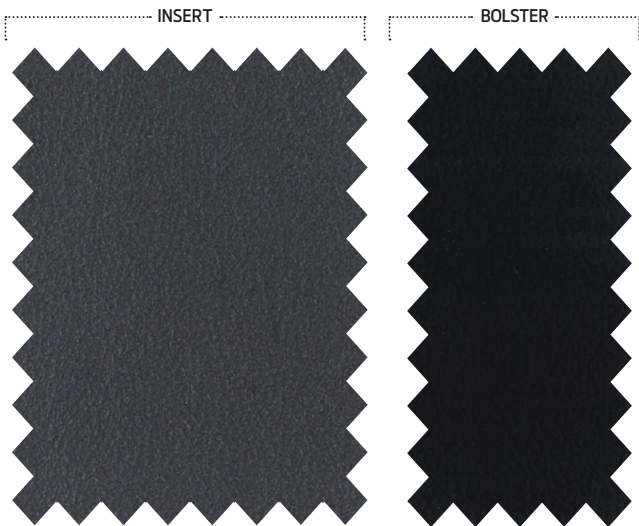

Edge SE – Medium Light Stone
Cloth front bucket seats

EL

Edge SEL – Medium Light Stone
Unique cloth front bucket seats

FL

ALSO AVAILABLE IN:

Charcoal Black

EW

ALSO AVAILABLE IN:

Charcoal Black

FW

Edge SEL Appearance Package – Charcoal Black AW

Leather-trimmed front bucket seats in Charcoal Black with Gray Alcantara® suede inserts

Edge Limited – Sienna seating surfaces GS

Leather-trimmed front bucket seats in Charcoal Black with Sienna seating surfaces

ALSO AVAILABLE IN:

Edge SEL/Limited – Medium Light Stone GL

Edge SEL/Limited – Charcoal Black GW

Edge Sport – Charcoal Black HW

Leather-trimmed front bucket seats in Charcoal Black with Silver Smoke Metallic inserts and contrast stitching

Exterior Colors		INTERIOR/SEAT COLORS						
		SE		SEL Appearance Package	SEL/Limited			Sport
		Cloth		Leather with Suede Inserts	Leather	Cloth/Leather	Cloth/Leather	Leather
		Medium Light Stone EL	Charcoal Black EW	Charcoal Black/Gray Alcantara ³ Suede Inserts AW	Charcoal Black/Sienna ² GS	Medium Light Stone FL/GL	Charcoal Black FW/GW	Charcoal Black/Silver Smoke Metallic Inserts HW
Code								
Sunset Metallic ³	D7					▪	▪	▪
Kodiak Brown Metallic	J1				▪	▪	▪	
Deep Impact Blue Metallic	J4	▪	▪	▪		▪	▪	
Ruby Red Metallic Tinted Clearcoat ⁴	RR			▪		▪	▪	▪
Mineral Gray Metallic	TK				▪	▪	▪	
White Platinum Metallic Tri-coat ⁴	UG			▪	▪	▪	▪	▪
Tuxedo Black Metallic	UH	▪	▪	▪	▪	▪	▪	▪
Ingot Silver Metallic	UX	▪	▪	▪	▪	▪	▪	▪
Oxford White ^{1,3}	YZ	▪				▪		