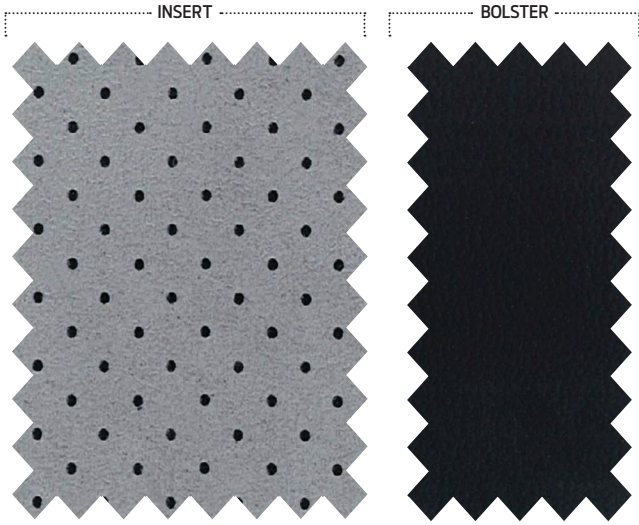

	Interior	Seating Surfaces	Door Trim Upper/Lower	Headliner	Floor Covering	Instrument Panel Upper/Lower	Steering Wheel	Interior Trim	Safety Belts
SE	Charcoal Black	Charcoal Black	Charcoal Black	Light Stone	Ebony	Charcoal Black	Charcoal Black	Textured Black	Charcoal Black
	Medium Light Stone	Medium Light Stone	Agate	Light Stone	Agate	Agate	Charcoal Black	Textured Black	Medium Light Stone
SEL	Charcoal Black	Charcoal Black	Charcoal Black	Light Stone	Ebony	Charcoal Black	Charcoal Black	Stamped Pewter	Charcoal Black
	Medium Light Stone	Medium Light Stone	Agate	Light Stone	Agate	Agate	Agate	Stamped Pewter	Medium Light Stone
Limited	Charcoal Black	Charcoal Black	Charcoal Black	Light Stone	Ebony	Charcoal Black	Charcoal Black	Unique Wood Appliqué	Charcoal Black
	Medium Light Stone	Medium Light Stone	Agate	Light Stone	Agate	Agate	Agate	Unique Wood Appliqué	Medium Light Stone
	Charcoal Black/Sienna	Sienna	Charcoal Black	Light Stone	Ebony	Charcoal Black	Charcoal Black	Unique Wood Appliqué	Charcoal Black
Sport	Charcoal Black	Charcoal Black/Silver Smoke Metallic inserts	Charcoal Black	Light Stone	Ebony	Charcoal Black	Charcoal Black	Liquid Silver Smoke	Charcoal Black

Edge SE – Medium Light Stone
Cloth front bucket seats

EL

Edge SEL – Medium Light Stone
Unique cloth front bucket seats

FL

ALSO AVAILABLE IN:

Charcoal Black

EW

ALSO AVAILABLE IN:

Charcoal Black

FW

Edge SEL Appearance Package – Charcoal Black AW

Leather-trimmed front bucket seats in Charcoal Black with Gray Alcantara® suede inserts

Edge Limited – Sienna seating surfaces GS

Leather-trimmed front bucket seats in Charcoal Black with Sienna seating surfaces