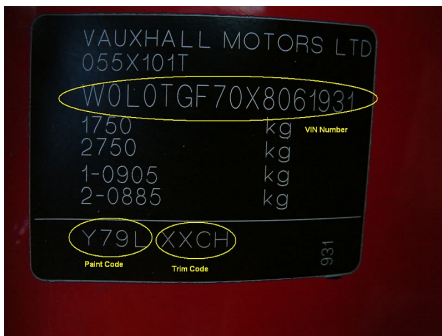

www.PaintCode.co.uk

To Buy **Car Touch Up Paint** or **Car Aerosol Spray Cans** for your Vauxhall please

[**CLICK HERE**](#)

or

[RETURN TO HOMEPAGE](#)

Finding Your Vauxhall Paint Code

Vauxhall has one main area for a paint code, check the drivers door sill or the drivers door jamb. Some newer models such as insignias are in the passenger door sill. Some old models will be under the bonnet. A Vauxhall Color Code is typically 3, 4 digits long, this can also be a letter/number combination.