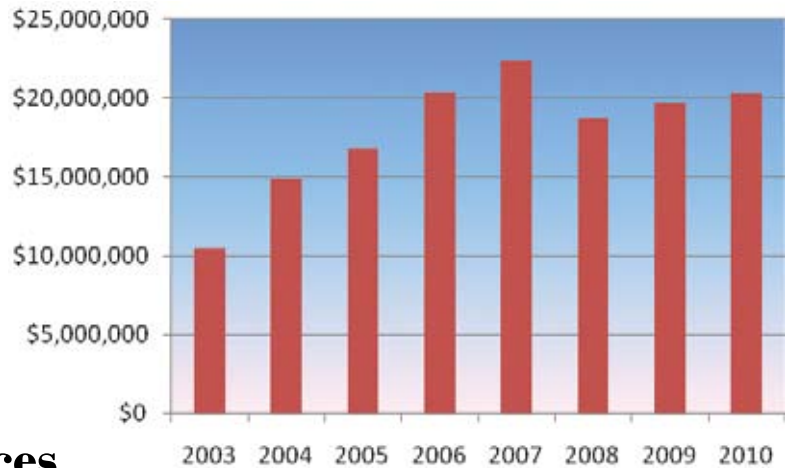

2010 Financial Details

USCGA Alumni Association, Inc.

Net Assets

Expenditures of Resources