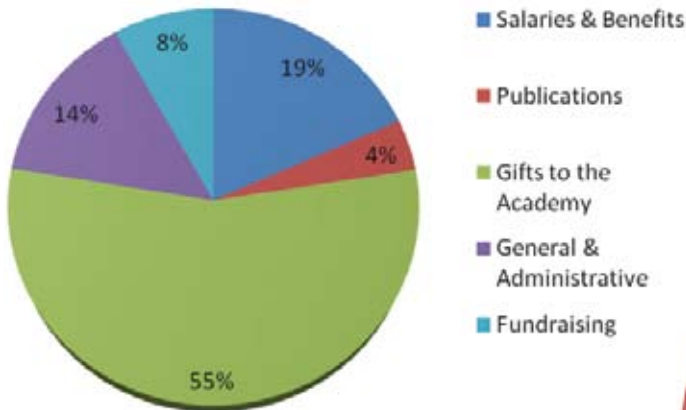

2010 Financial Details

USCGA Alumni Association, Inc.

Net Assets

Expenditures of Resources

Sources of Revenue

Gifts to the Academy