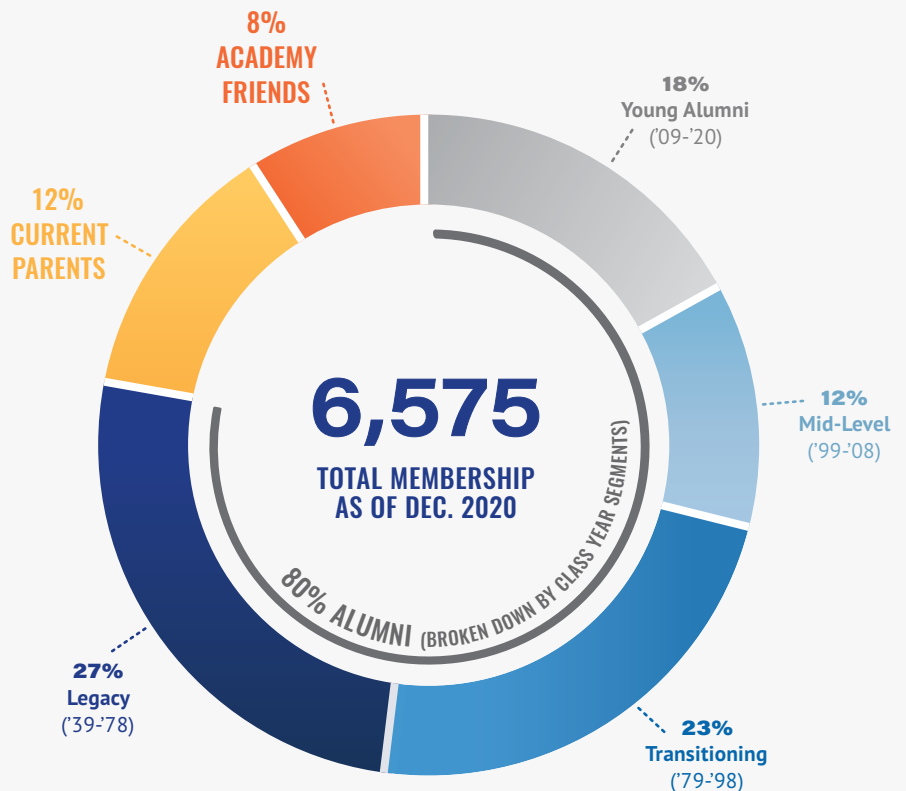

MEMBERSHIP MATTERS

Membership in the Alumni Association truly matters. Membership connects alumni to each other and the Academy. Membership strengthens the bonds of the Long Blue Line and the Association. Membership supports alumni throughout their journey from Day One to retirement and beyond. Membership also gives back by supporting programs like the Link in the Chain and more.

So thank you to our more than 6,500 members... you matter!