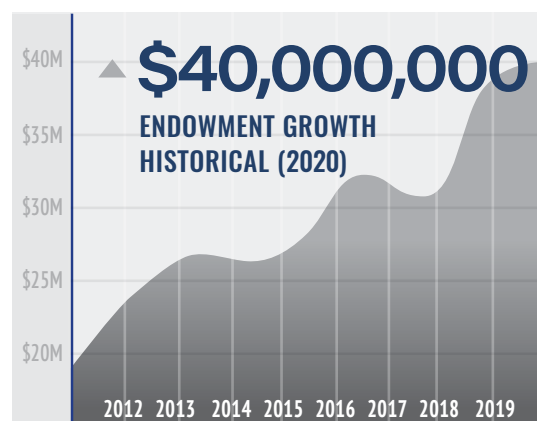

ASSETS	2020 TOTAL	2019 TOTAL
Current Assets		
Cash & cash equivalents	$ 1,848,461	$ 803,549
Pledges receivable, current portion	2,437,350	533,704
Accounts receivable	4,414	4,414
Prepaid expenses	36,365	42,865
	4,326,590	
Total Current Assets		1,384,532
Property & Equipment		
Buildings & improvements	4,804,841	4,804,841
Furniture & equipment	460,850	457,739
	5,265,691	5,262,580
Less accumulated depreciation	(2,205,303)	(2,069,106)
	3,060,388	3,193,474
Other Assets		
Pledges receivable, net of current portion	1,473,530	3,408,721
Other assets	54,118	38,478
Due from (to) other funds	-	-
Investments (non-endowment)	7,712,417	8,890,288
Investments (fiduciary funds)	314,365	239,863
Endowment		
Cash & cash equivalents	23,451	(13,888)
Marketable securities	31,954,662	28,726,004
	41,532,543	41,289,466
Total Other Assets		41,289,466
Total Assets	$ 48,919,521	$ 45,867,472
LIABILITIES & NET ASSETS		
Current Liabilities		
Accounts payable	$ 497,424	$ 136,666
Accrued expenses	90,555	98,174
	587,979	234,840
Total Current Liabilities		234,840
Long-term liabilities		
Deferred lifetime membership dues	306,432	283,837
Fiduciary liability	314,365	239,863
Annuities payable	63,720	78,937
	1,272,496	837,477
Total Liabilities		837,477
Net Assets		
Without donor restriction:		
Without donor restriction	3,216,019	1,726,630
Board designated	2,236,606	2,156,673
Total without donor restrictions	5,452,625	3,883,303
With donor restrictions	42,194,400	41,146,692
	47,647,025	45,029,995
Total Net Assets		45,029,995
Total Liabilities & Net Assets	$ 48,919,521	$ 45,867,472