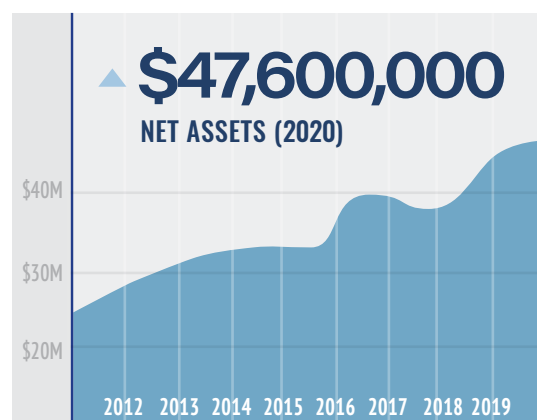

ASSETS	2020 TOTAL	2019 TOTAL
Current Assets		
Cash & cash equivalents	$ 1,848,461	$ 803,549
Pledges receivable, current portion	2,437,350	533,704
Accounts receivable	4,414	4,414
Prepaid expenses	36,365	42,865
	4,326,590	
Total Current Assets		1,384,532
Property & Equipment		
Buildings & improvements	4,804,841	4,804,841
Furniture & equipment	460,850	457,739
	5,265,691	5,262,580
Less accumulated depreciation	(2,205,303)	(2,069,106)
	3,060,388	3,193,474
Other Assets		
Pledges receivable, net of current portion	1,473,530	3,408,721
Other assets	54,118	38,478
Due from (to) other funds	-	-
Investments (non-endowment)	7,712,417	8,890,288
Investments (fiduciary funds)	314,365	239,863
Endowment		
Cash & cash equivalents	23,451	(13,888)
Marketable securities	31,954,662	28,726,004
	41,532,543	41,289,466
Total Other Assets		41,289,466
Total Assets	$ 48,919,521	$ 45,867,472
LIABILITIES & NET ASSETS		
Current Liabilities		
Accounts payable	$ 497,424	$ 136,666
Accrued expenses	90,555	98,174
	587,979	234,840
Total Current Liabilities		234,840
Long-term liabilities		
Deferred lifetime membership dues	306,432	283,837
Fiduciary liability	314,365	239,863
Annuities payable	63,720	78,937
	1,272,496	837,477
Total Liabilities		837,477
Net Assets		
Without donor restriction:		
Without donor restriction	3,216,019	1,726,630
Board designated	2,236,606	2,156,673
Total without donor restrictions	5,452,625	3,883,303
With donor restrictions	42,194,400	41,146,692
	47,647,025	45,029,995
Total Net Assets		45,029,995
Total Liabilities & Net Assets	$ 48,919,521	$ 45,867,472