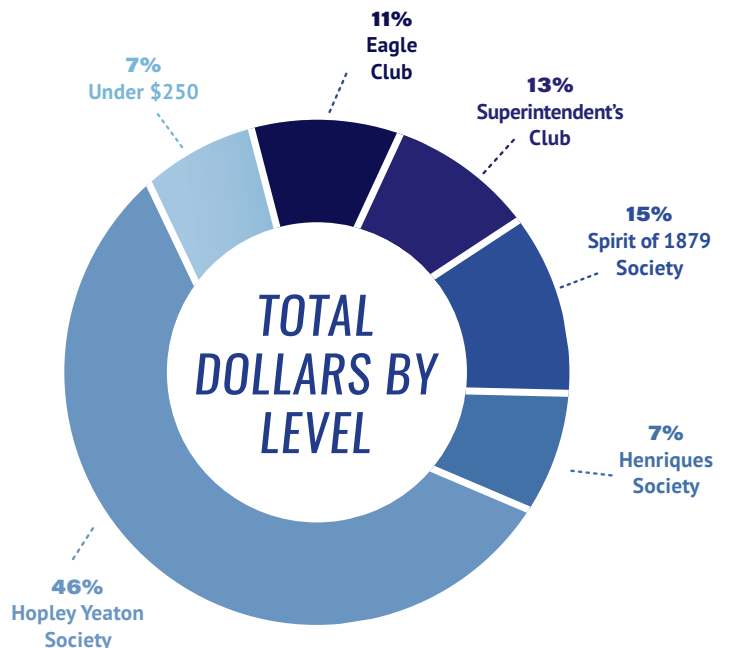

HOPLEY YEATON SOCIETY
 \$10,000+

HENRIQUES SOCIETY
 \$5,000 - \$9,999

SPIRIT OF 1879 SOCIETY
 \$1,879 - \$4,999

SUPERINTENDENT'S CLUB
 \$1,000 - \$1,878

EAGLE CLUB
 \$250 - \$999

EAGLE CLUB
(\$250-\$999)

ALUMNI