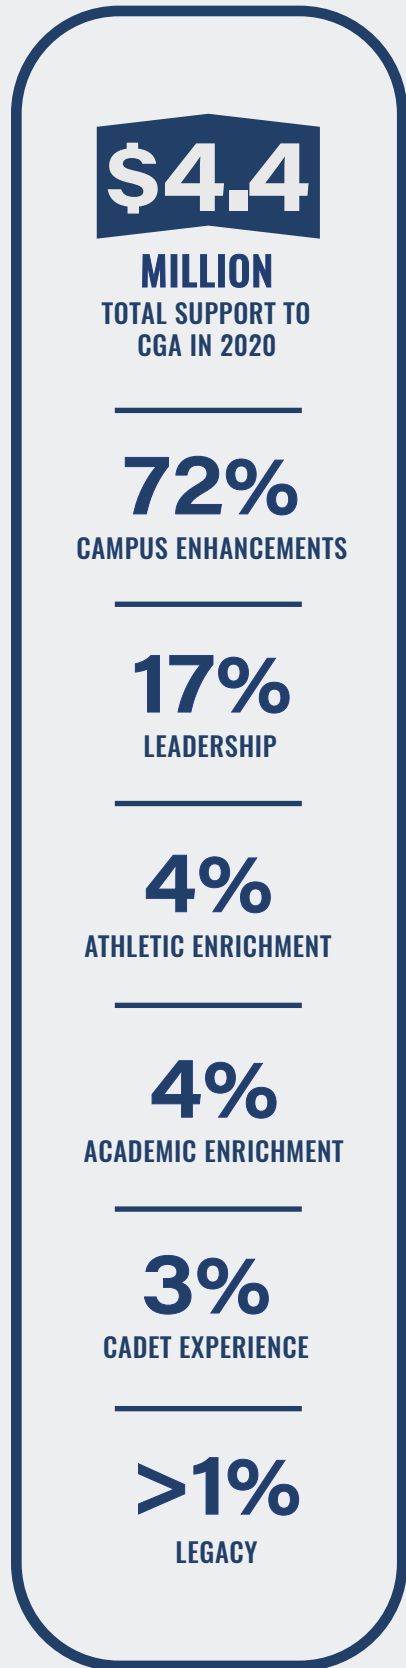

FROM THE PRESIDENT

**THANKS TO YOU, WE GAVE BACK
$4,400,000 TO THE ACADEMY IN 2020!**

Your generosity allowed us to support the Corps of Cadets every step of the way last year - which was more important than ever as the Academy faced unforeseen challenges presented by the pandemic. Despite those challenges and with your support, we were still able to positively impact athletic and academic enrichment, the cadet experience, leadership

development, campus enhancements, and more.

Even though the Academy experience looked very different in 2020, our support never wavered thanks to each of you. We hope you know how much it means to every cadet, the Academy's staff and faculty, and those of us here at your Alumni Association. While the pandemic curtailed many of the activities typically enjoyed by cadets and funded by us, our support pivoted in response as shared in the stories included in this report.

Together we also achieved more for our broader Academy community - enhanced connections between our alumni, parents and friends, increased support for our affiliate organizations, and improved outcomes for our alumni transitioning out of the military. None of these achievements would have been possible without you.

With heartfelt gratitude,

Andrea Marcille, Captain (ret), '89
President

COVERS: The Emlen Tunnell Strength & Conditioning Center - a state-of-the-art facility for our cadets and Academy. Its completion marked the conclusion of our $32M All Present campaign (Photos by Brad Clift)