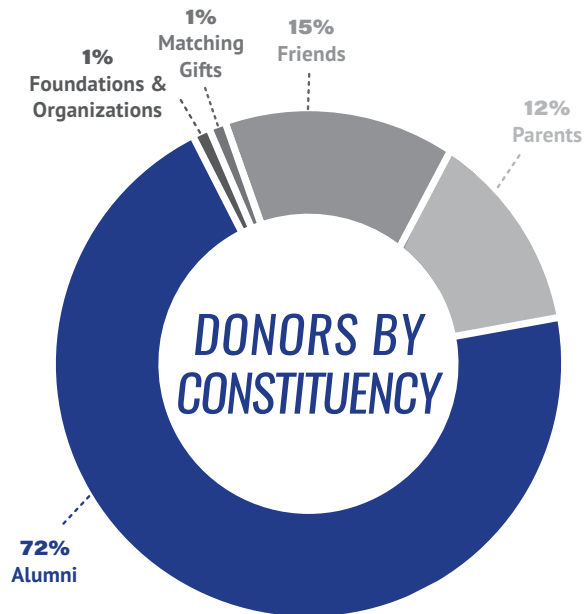

HOPLEY YEATON SOCIETY
 \$10,000+

HENRIQUES SOCIETY
 \$5,000 - \$9,999

SPIRIT OF 1879 SOCIETY
 \$1,879 - \$4,999

SUPERINTENDENT'S CLUB
 \$1,000 - \$1,878

EAGLE CLUB
 \$250 - \$999

EAGLE CLUB
(\$250-\$999)

ALUMNI