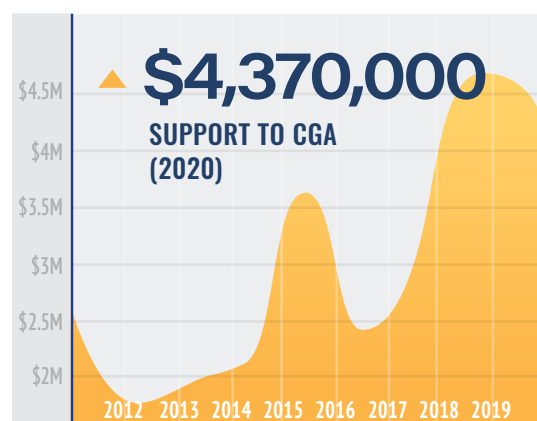

ASSETS	2020 TOTAL	2019 TOTAL
Current Assets		
Cash & cash equivalents	$ 1,848,461	$ 803,549
Pledges receivable, current portion	2,437,350	533,704
Accounts receivable	4,414	4,414
Prepaid expenses	36,365	42,865
	4,326,590	
Total Current Assets		1,384,532
Property & Equipment		
Buildings & improvements	4,804,841	4,804,841
Furniture & equipment	460,850	457,739
	5,265,691	5,262,580
Less accumulated depreciation	(2,205,303)	(2,069,106)
	3,060,388	3,193,474
Other Assets		
Pledges receivable, net of current portion	1,473,530	3,408,721
Other assets	54,118	38,478
Due from (to) other funds	-	-
Investments (non-endowment)	7,712,417	8,890,288
Investments (fiduciary funds)	314,365	239,863
Endowment		
Cash & cash equivalents	23,451	(13,888)
Marketable securities	31,954,662	28,726,004
	41,532,543	41,289,466
Total Other Assets		41,289,466
Total Assets	$ 48,919,521	$ 45,867,472
LIABILITIES & NET ASSETS		
Current Liabilities		
Accounts payable	$ 497,424	$ 136,666
Accrued expenses	90,555	98,174
	587,979	234,840
Total Current Liabilities		234,840
Long-term liabilities		
Deferred lifetime membership dues	306,432	283,837
Fiduciary liability	314,365	239,863
Annuities payable	63,720	78,937
	1,272,496	837,477
Total Liabilities		837,477
Net Assets		
Without donor restriction:		
Without donor restriction	3,216,019	1,726,630
Board designated	2,236,606	2,156,673
Total without donor restrictions	5,452,625	3,883,303
With donor restrictions	42,194,400	41,146,692
	47,647,025	45,029,995
Total Net Assets		45,029,995
Total Liabilities & Net Assets	$ 48,919,521	$ 45,867,472