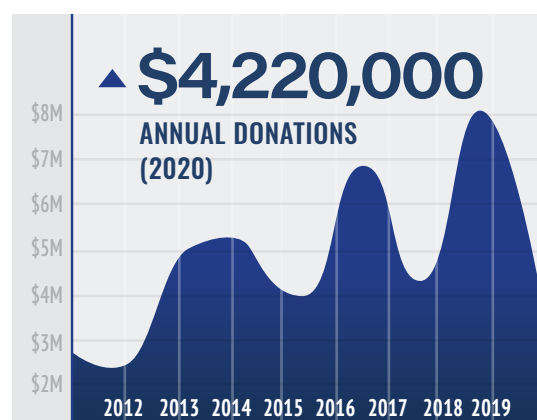

ASSETS	2020 TOTAL	2019 TOTAL
Current Assets		
Cash & cash equivalents	$ 1,848,461	$ 803,549
Pledges receivable, current portion	2,437,350	533,704
Accounts receivable	4,414	4,414
Prepaid expenses	36,365	42,865
	4,326,590	
Total Current Assets		1,384,532
Property & Equipment		
Buildings & improvements	4,804,841	4,804,841
Furniture & equipment	460,850	457,739
	5,265,691	5,262,580
Less accumulated depreciation	(2,205,303)	(2,069,106)
	3,060,388	3,193,474
Other Assets		
Pledges receivable, net of current portion	1,473,530	3,408,721
Other assets	54,118	38,478
Due from (to) other funds	-	-
Investments (non-endowment)	7,712,417	8,890,288
Investments (fiduciary funds)	314,365	239,863
Endowment		
Cash & cash equivalents	23,451	(13,888)
Marketable securities	31,954,662	28,726,004
	41,532,543	41,289,466
Total Other Assets		41,289,466
Total Assets	$ 48,919,521	$ 45,867,472
LIABILITIES & NET ASSETS		
Current Liabilities		
Accounts payable	$ 497,424	$ 136,666
Accrued expenses	90,555	98,174
	587,979	234,840
Total Current Liabilities		234,840
Long-term liabilities		
Deferred lifetime membership dues	306,432	283,837
Fiduciary liability	314,365	239,863
Annuities payable	63,720	78,937
	1,272,496	837,477
Total Liabilities		837,477
Net Assets		
Without donor restriction:		
Without donor restriction	3,216,019	1,726,630
Board designated	2,236,606	2,156,673
Total without donor restrictions	5,452,625	3,883,303
With donor restrictions	42,194,400	41,146,692
	47,647,025	45,029,995
Total Net Assets		45,029,995
Total Liabilities & Net Assets	$ 48,919,521	$ 45,867,472