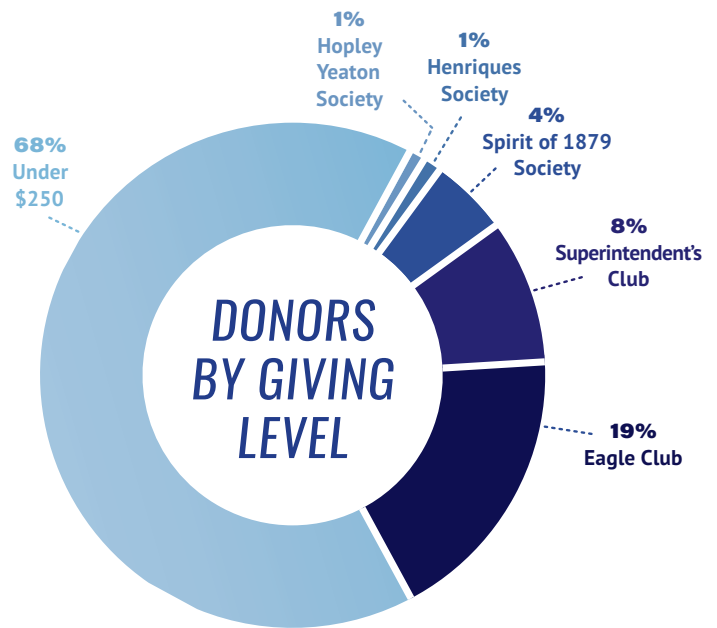

HOPLEY YEATON SOCIETY
 \$10,000+

HENRIQUES SOCIETY
 \$5,000 - \$9,999

SPIRIT OF 1879 SOCIETY
 \$1,879 - \$4,999

SUPERINTENDENT'S CLUB
 \$1,000 - \$1,878

EAGLE CLUB
 \$250 - \$999

EAGLE CLUB
(\$250-\$999)

ALUMNI