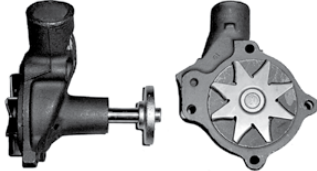

838903 **39-40**
W/ gasket (\$150 core). 1.069 -0.2
..... **\$186.00 EA** ⚠

939467 **41-52**
W/ gasket (\$75 core). 1.069 -0.15
..... **\$105.50 EA** ⚠

Water Pump, cont.

3836804**53-54**
W/ gasket (narrow pulley). \$75.00 core charge. 1.069 -0.15 **\$147.50 EA** ⚠