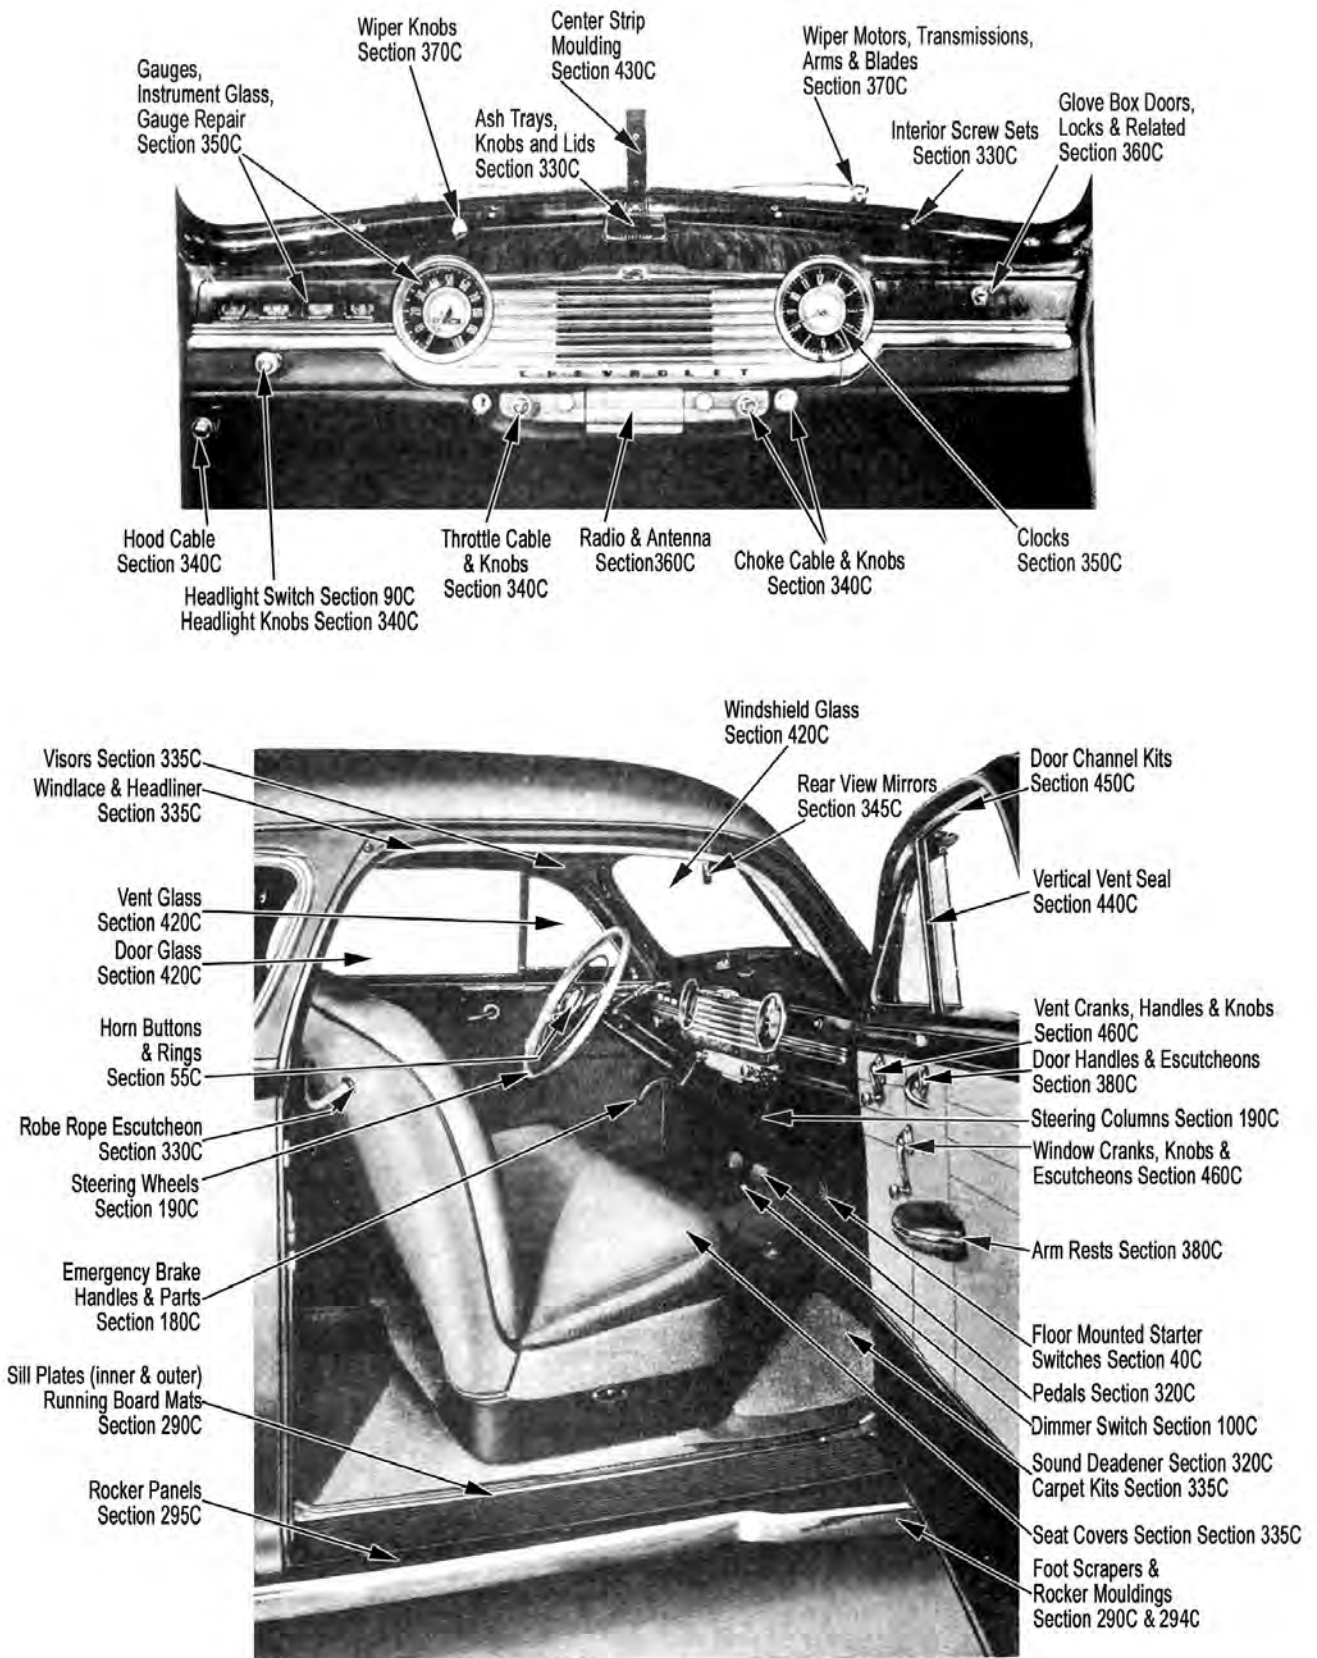

INSTRUMENT PANEL AND FRONT COMPARTMENT

NOTE: Any chemicals will be shipped domestic ground only (Lower 48 states only). No international shipping.

Phone: (360) 816-0211 • (800) 999-CHEV (2438) • www.chevsofthe40s.com