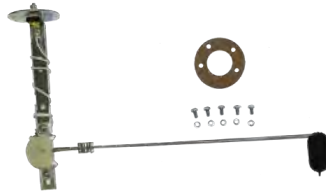

1. **1516250** ..... **ALL**
   W/ screws, gasket & instructions, correct ohms (0-30) for early GM gauges, up to 1964 (6v or 12v). Adjustable float (plastic) height. 3.107 -0.15 ..... **$25.00 EA** ⚠

Gas Tank Sending Unit Gasket

1. **1516061** **31-54**
   Gasket, gas tank sending unit 3.112 -0.3 ..... **$2.00 EA** ⚠

1. **1516061R** **31-54**
   Rubber gasket, gas tank sending unit 3.112 -0.15 ..... **$2.00 EA** ⚠

Screws

1. **1516061A** ..... **ALL**
   Screws for sending unit (zinc). 3.112 -0.4 ..... **$5.50 SET** ⚠

Float

1. **3708954** **37-54**
   Brass, for gas tank sending unit. 3.107 -0.15 ..... **$6.00 EA** ⚠

1. **1516250A** ..... **ALL**
   Cork. For gas tank sending unit (2 floats). 3.107 -0.15 ..... **$5.50 SET** ⚠

Float, cont.

1. **1516250R** ..... **ALL**
   Plastic. For gas tank sending unit (2 floats). 3.107 -0.15 ..... **$9.75 PR** ⚠

Terminal Boot

1. **1516252** ..... **ALL**
   Sending unit wire boot. 3.107 -0.15 ..... **$24.00 EA** ⚠