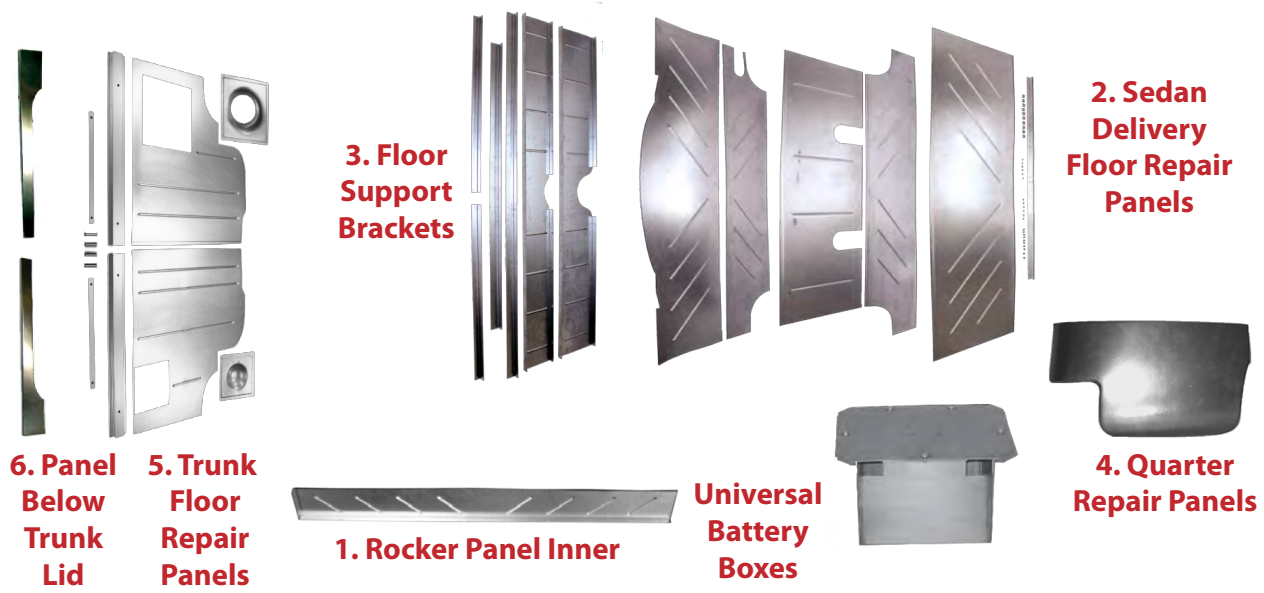

1. Rocker Panel 2 And 4 Door Inner

- **4594484FE** 53-54
  Fabricated. Right, Inner front. 12.934 -0.15
  ..... **$49.00 EA** ⚠
- **4594485FE** 53-54
  Fabricated. Left, Inner front. 12.934 -0.15
  ..... **$49.00 EA** ⚠

Rocker Patch Panel Inner Front Quarter

- **4594484RFE** 53-54
  Fabricated. Inner right front of 1/4 panel closes off the back of the lower 1/4 panel. 12.934 -0.15 ..... **$39.00 EA** ⚠
- **4594485RFE** 53-54
  Fabricated. Inner left front of 1/4 panel closes off the back of the lower 1/4 panel. 12.934 -0.15 ..... **$39.00 EA** ⚠

Floor Rear Left And Right with Tunnel

- **4643428X54** 53-54
  Street rod Style. 12.980 -0.15 ..... **$319.00 EA** ⚠

2. Sedan Delivery Floor Repair Panel

- **4627043C** 49-54
  Fabricated. From behind drivers seat back to rear cargo door. Sedan Delivery only. Made in the USA 12.981 -0.15 .. **$335.00** ⚠

3. Floor Support Brackets

- **4627043A** 49-54
  Fabricated. Sedan Delivery load support brackets. 12.981 -0.15 ..... **$135.00** ⚠

4. Quarter Repair Panel

- **4191843** 53-54
  Fabricated. Lower rear, right. 12.944 -0.15 ..... **$80.00 EA** ⚠
- **4191844** 53-54
  Fabricated. Lower rear, left. 12.944 -0.15 ..... **$80.00 EA** ⚠
- **4191845** 53-54
  Fabricated. Front of rear fender. Right side. 12.940 -0.15 ..... **$42.19 EA** ⚠
- **4191846** 53-54
  Fabricated. Front of rear fender. Left side. 12.940 -0.15 ..... **$42.19 EA** ⚠

5. Trunk Floor Repair Panels

- **4600012SR** 53-54
  Fabricated. Except Wagon & Sedan Delivery 12.981 -0.15 .. **$200.00 SET** ⚠

6. Panel Below Trunk Lid

- **4629827L** 53-54
  Fabricated. Left side. All exc SDL & WGN. 36" length. 12.966 -0.15 .. **$24.00 EA** ⚠
- **4629827R** 53-54
  Fabricated. Right side. All exc SDL & WGN. 36" length. 12.966 -0.15 ..... **$24.00 EA** ⚠

Illustrations are for example and reference only. They do not indicate that we have all the parts shown.

Oversize shipping charges may apply to some sheetmetal parts. Please call for rate.