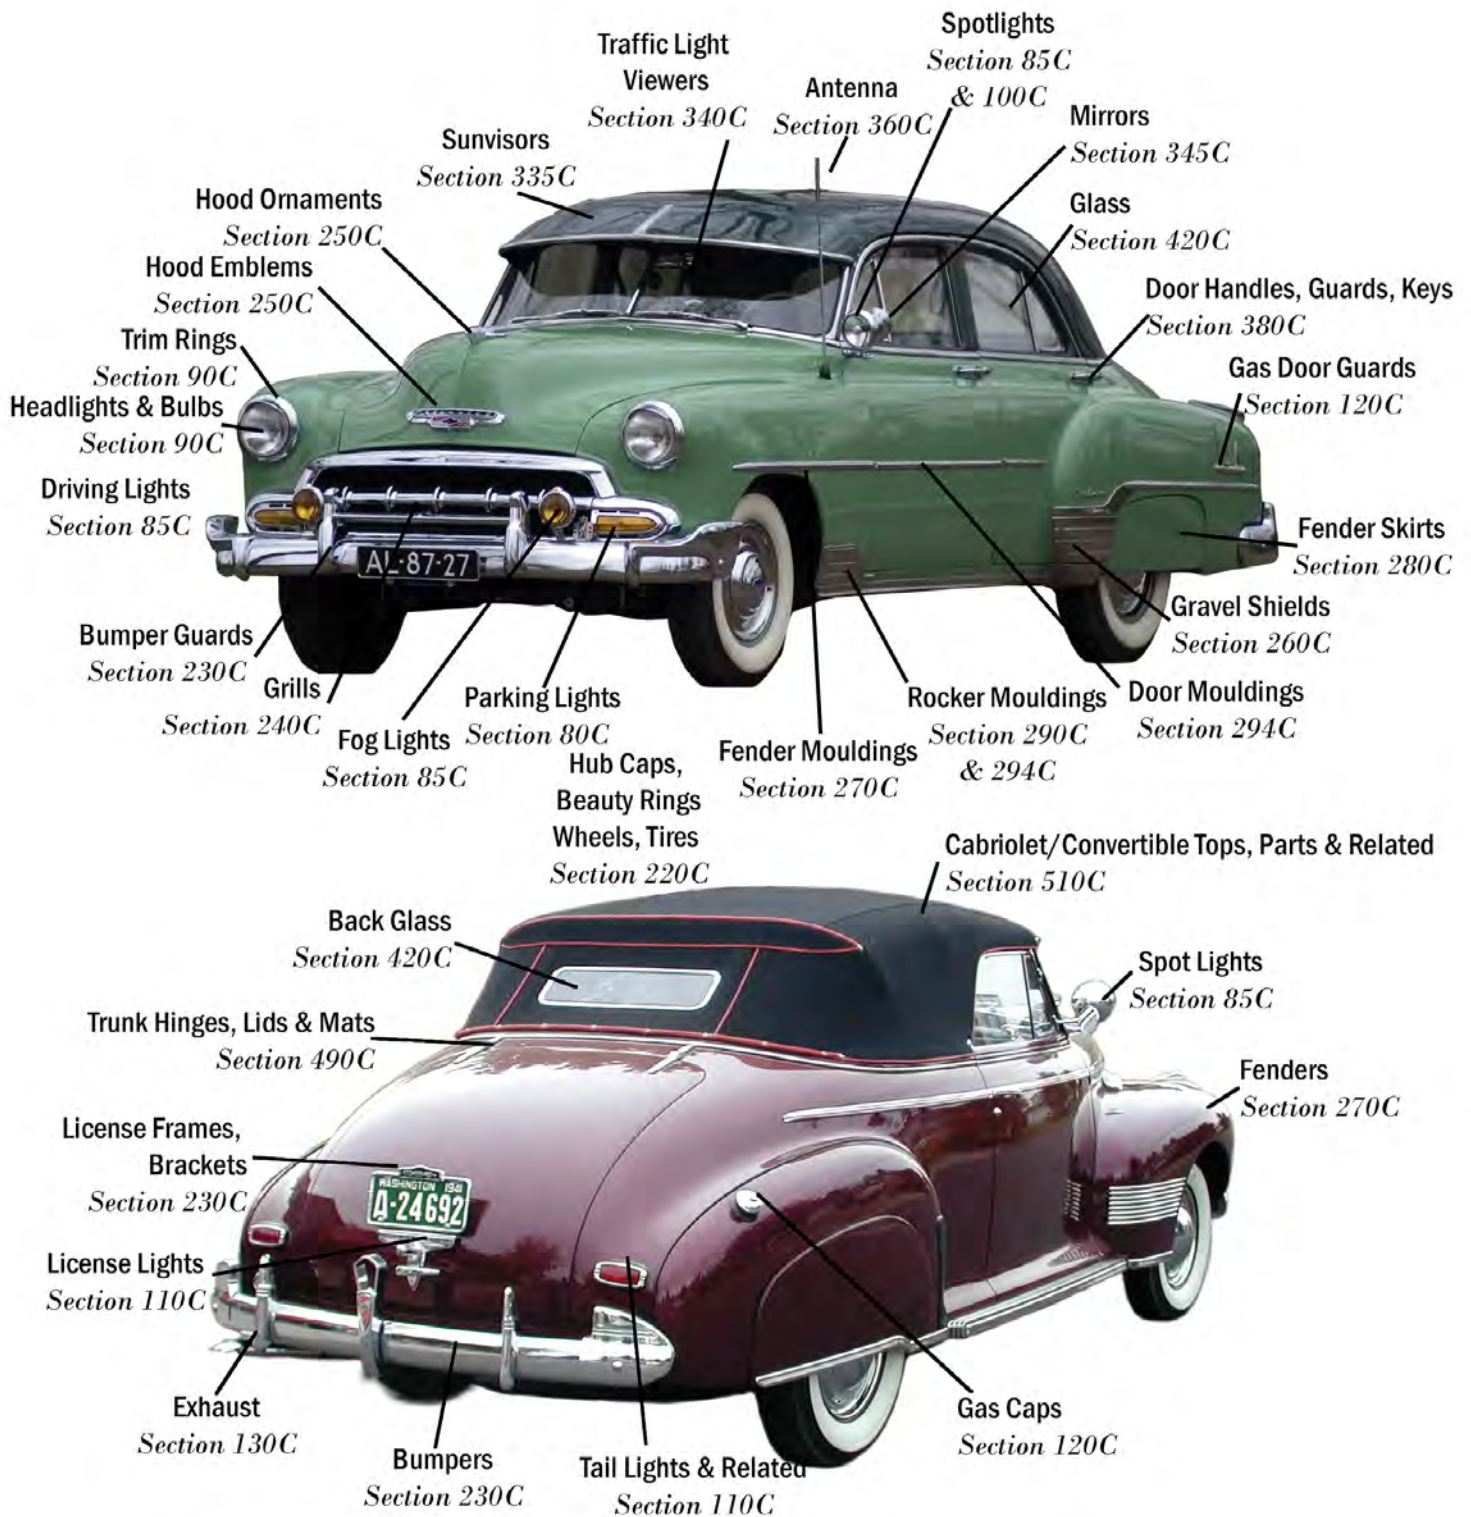

NOTE: Any chemicals will be shipped domestic ground only (Lower 48 states only). No international shipping.