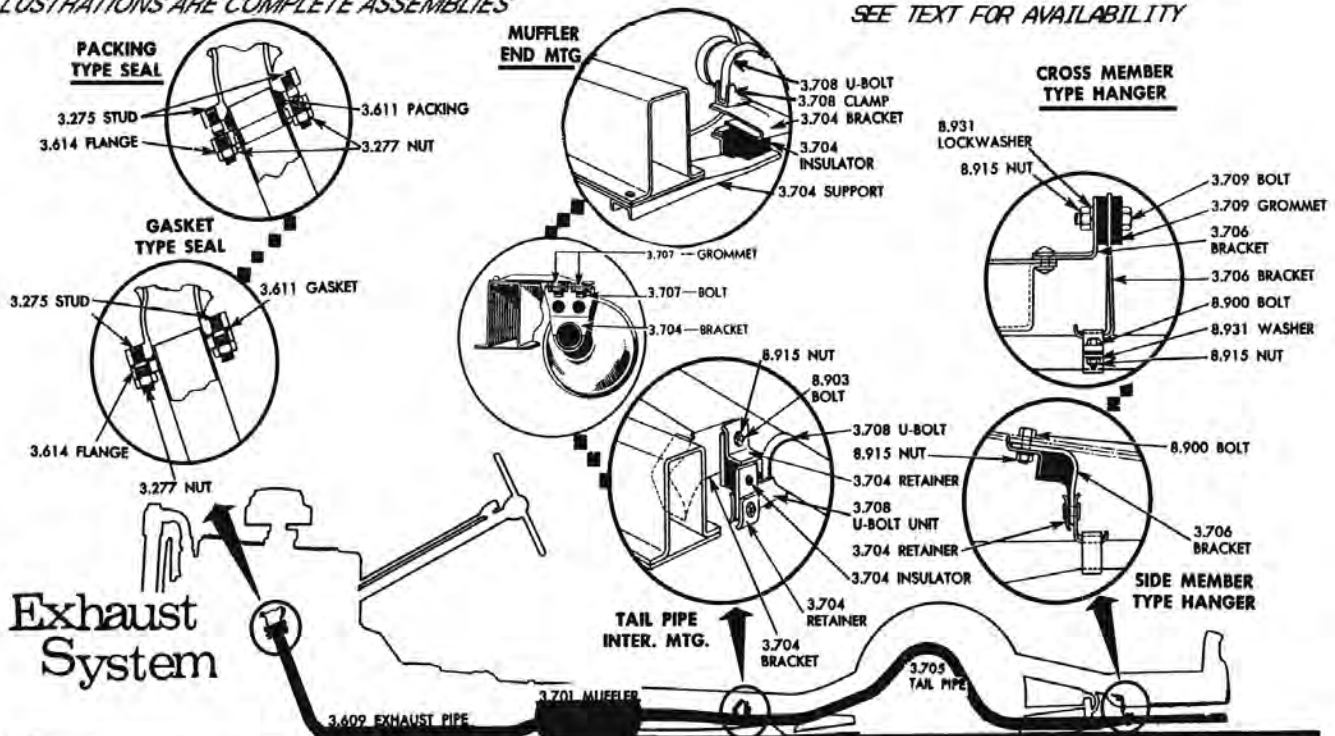

WARNING: Cancer and Reproductive Harm — www.P65Warnings.ca.gov

Chemicals shipped domestic ground only (Lower 48 states only). No international shipping.

Phone: (360) 816-0211 • (800) 999-CHEV (2438) • www.chevsofthe40s.com