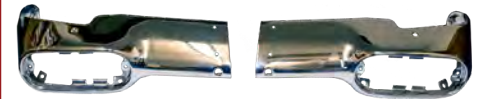

Grille 1954 Extension for Park Lights

3705307B 54
Chromed park light extensions. 2.599 -0.15
..... **$198.75 PR** ⚠