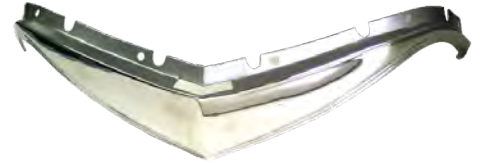

Grille 1937 Moulding, cont.

594732..... 37
Upper moulding. Polished stainless. 1.268 -0.15 ..... **$315.00 EA** ⚠