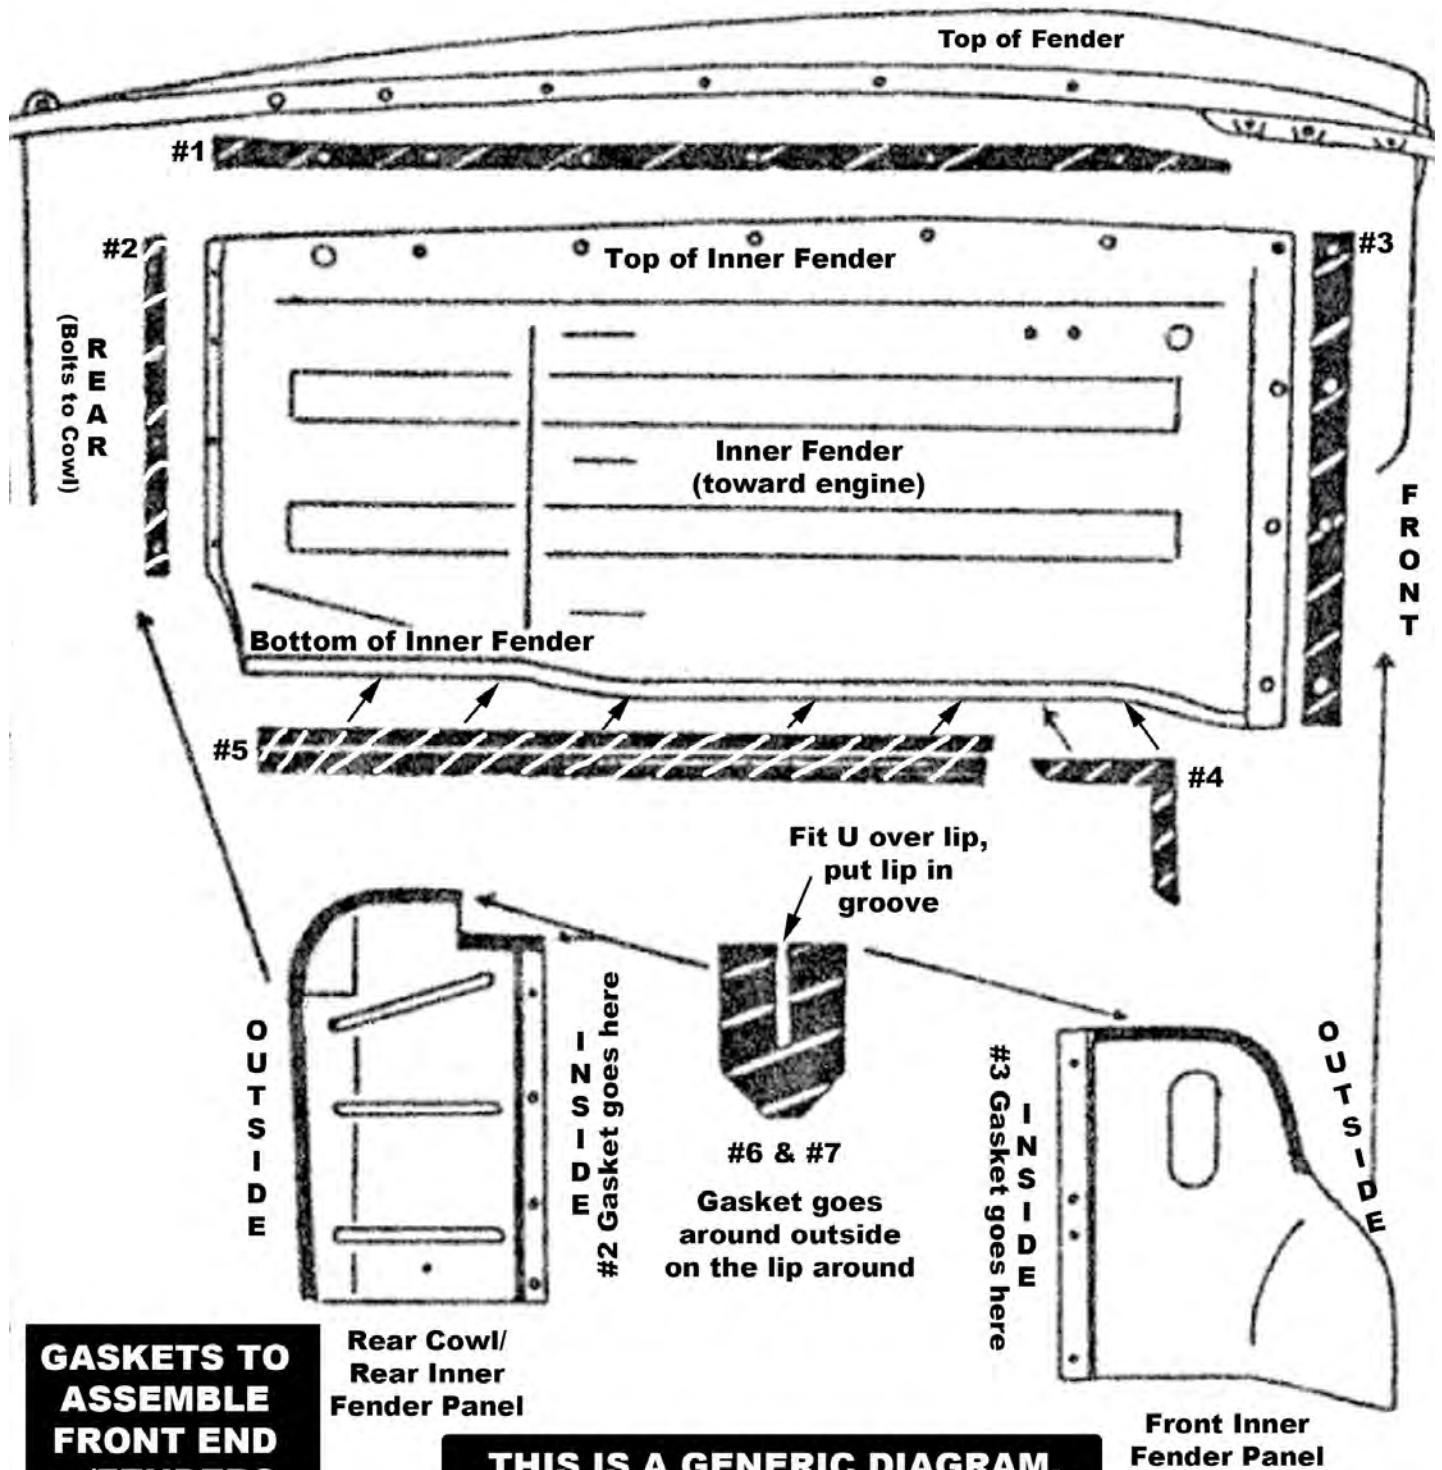

Perspective: Standing in engine compartment and looking out at Passenger Side Fender

GASKETS TO ASSEMBLE FRONT END w/FENDERS
GASKETS shown in BLACK w/STRIPES (numbered #1-#7)

Rear Cowl/
Rear Inner
Fender Panel

THIS IS A GENERIC DIAGRAM, APPLIES TO 1937-54, SO THE SHAPES MAY BE DIFFERENT.

Front Inner
Fender Panel

270C