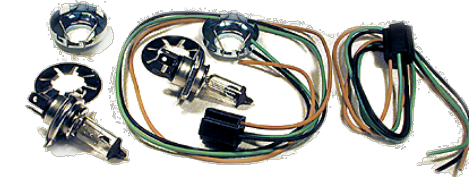

110185D 31-39
Halogen bulb. 6V headlight conversion. Double the light of sealed beam, retains original appearance. Uses original lens & reflector. Clear. Some trimming/modifications may be necessary. 8.991 -0.15
..... **$45.00 PR** ⚠

920773K 37-39
Reflector w/ clear halogen headlight bulb & dual element amber park light bulbs (12v). Trim to fit. Cars only 2.734 -0.15
..... **$131.75 PR** ⚠

920773KB 37-39
Reflector w/ blue halogen headlight bulb & amber park light bulbs (12v). Trim to fit.
2.734 -0.15
..... **CALL** ⚠

Halogen Headlight Conversion, cont.

920773L 37-39
Reflector w/ clear halogen headlight bulb & clear park light bulbs (6v). Trim to fit. Cars
only 2.734 -0
..... **$127.50 PR** ⚠

Headlight Reflector

920773H 37
With 12V halogen bulb.
2.734 -0.15
..... **$266.00 PR** ⚠

920773J 37
12V with marker light. Includes bulbs.
2.734 -0.15
..... **$165.00 PR** ⚠

Headlight Bucket

923441F 39
Fiberglass. 2.726 -0.15
..... **$235.00 EA** ⚠