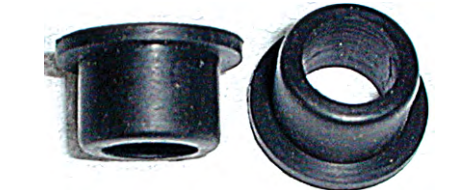

Steering Column Plug

598141A.....49-53
3/4in. for shift box base of steer column.
4.022 -0.3
..... **$0.99 EA** ⚠

Shift Box Rubber Bellows

3686796.....49-54
On shift box, base of steering column.
4.015 -0.15
..... **$3.50 EA** ⚠

Shift Shaft Bushing

3654491.....40-48
Nylon replacement. Bottom end of shaft on steering column.
4.007 -0.2
..... **$8.00 EA** ⚠

Shift Linkage Bushing

3654430.....40-48
Rubber shift rod ends. 2 small, 2 large. 4.021-0
..... **$14.00 SET** ⚠

365244.....49-57
Rubber bushing shift rod ends (4 pcs).
4.016 -0.15 ..... **$7.99 SET** ⚠

Shift Arm Bushing

3710401.....39-57
Grommet with metal lining. Shift arm to steering column.
4.040 -0.15
..... **$4.50 EA** ⚠

Shift Arm Mount Cushions

3650270.....39-48
for vacuum shift unit (2 pcs). 4.046 -0.15
..... **$14.00 SET** ⚠

Vacuum Shift Hose

609863.....39-48
Hose for vacuum shift (30in.). 4.046 -0.3
..... **$7.50 KIT** ⚠
609863ABULK^..... ALL
Hose for vacuum shift 3/8in ID sold by the inch 4.046 -0.3 ..... **$0.25 EA** ⚠

Vacuum Shift Hose Clamp

111603.....39-48
Vacuum shift hose, original (uses 4) (4 piece set). 4.046 -0.15
..... **$17.25 SET** ⚠

Vacuum Shift Cylinder Rubber Boot

3650360.....39
Vacuum shift cylinder.
4.044 -0.15
..... **$41.25 EA** ⚠

3654365.....40-48
Vacuum shift cylinder (rectangular grommet #3652647 included).
4.044 -0.15
..... **$44.50 EA** ⚠

Vacuum Shift Adjustment Tools

J14505.....39
Vacuum shift adjustment tool w/ instructions. 4.045 -0.2
..... **$12.50 EA** ⚠

J14525.....40-48
Vacuum shift adjustment tool w/ instructions. 4.045 -0.4
..... **$10.75 EA** ⚠

Gear Shift Conversion Kit

CHEV454.....40-48
This kit contains the necessary parts and instructions to replace the vacuum shift mechanism with a manual system - easily installed. Will not fit Cabriolet. Includes 3654430 to replace shift rod bushings.
4.019 -0 ..... **$160.00 EA** ⚠

Powerglide Band

5454570.....50-57
Low and reverse ($50 core). 4.251 -0.15
..... **$113.25 EA** ⚠