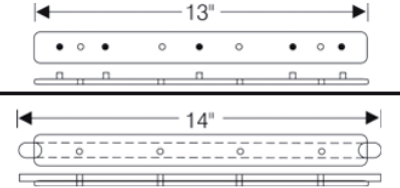

4089925 ..... **39**

Division bar 10.054 -0.15

$58.00 EA ⚠