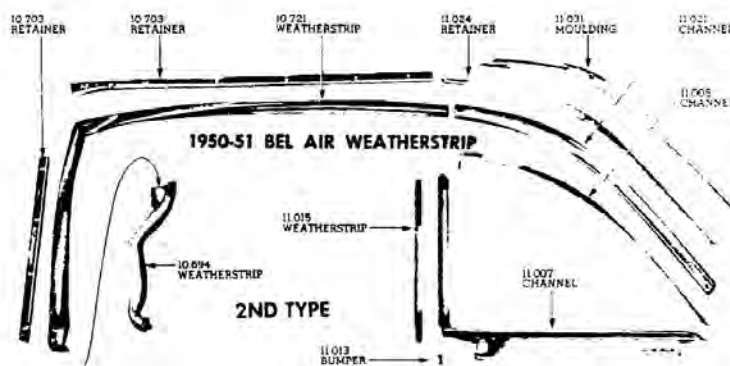

Refer to section numbers below for specific weatherstrip needed for your vehicle.