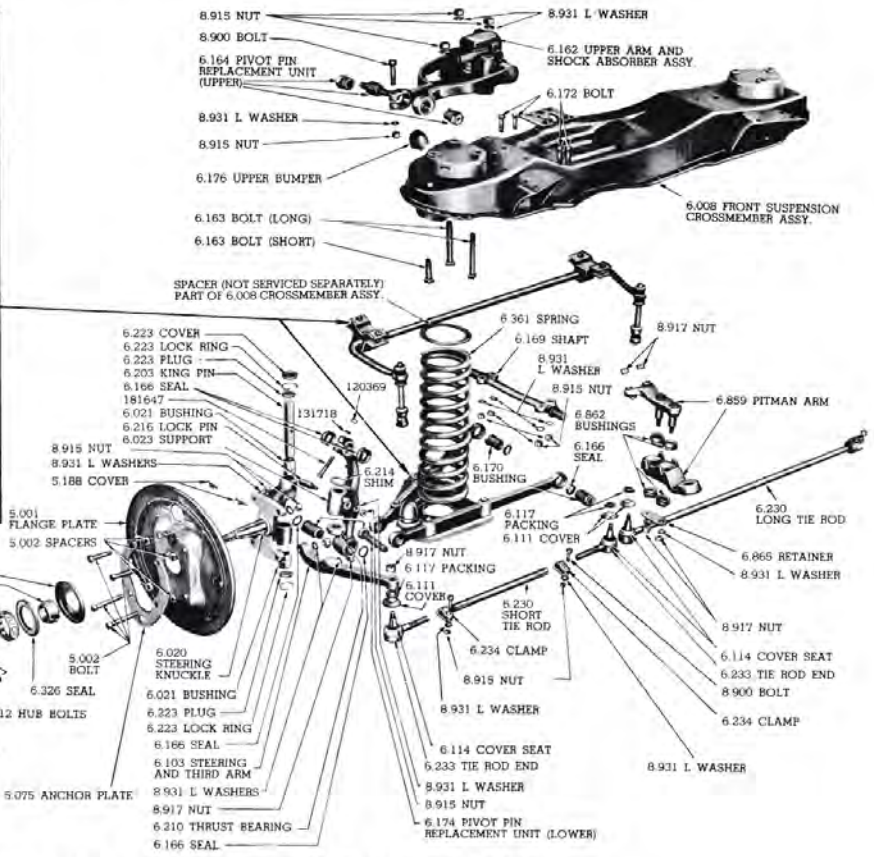

FRONT SUSPENSION PARTS—OPEN TYPE KNEE ACTION

WARNING: Cancer and Reproductive Harm —
www.P65Warnings.ca.gov

Chemicals shipped domestic ground only (Lower 48 states only). No international shipping.
Phone: (360) 816-0211 • (800) 999-CHEV (2438) • www.chevsofthe40s.com

200C