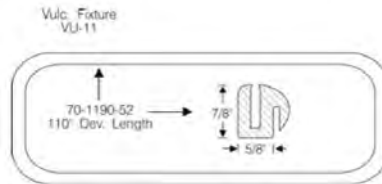

Windshield Rubber

4073730 ..... **37-38**
W/ center divider. 10.092 -0 ..... **CALL** ⚠