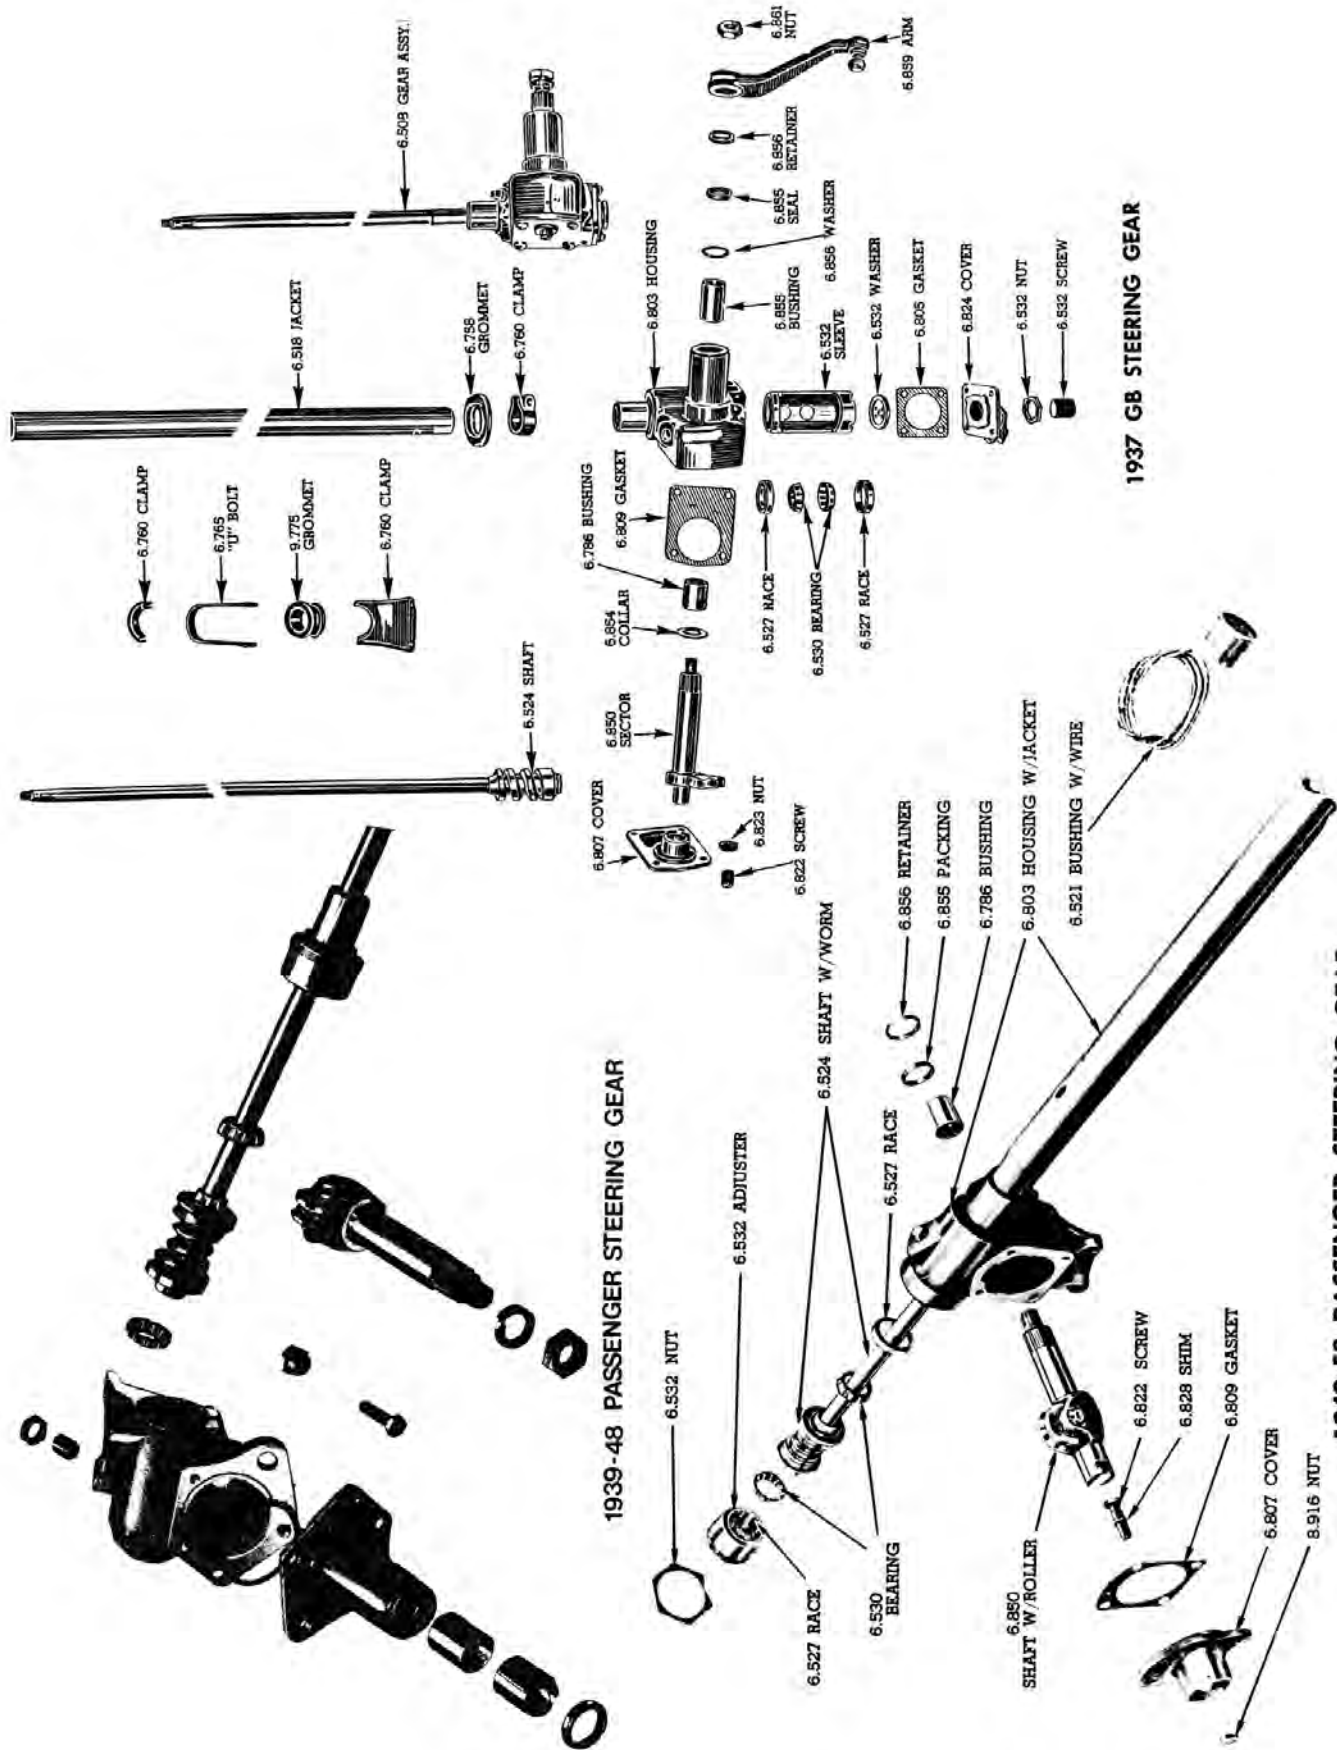

WARNING: Cancer and Reproductive Harm — www.P65Warnings.ca.gov

Chemicals shipped domestic ground only (Lower 48 states only). No international shipping.

Phone: (360) 816-0211 • (800) 999-CHEV (2438) • www.chevsofthe40s.com