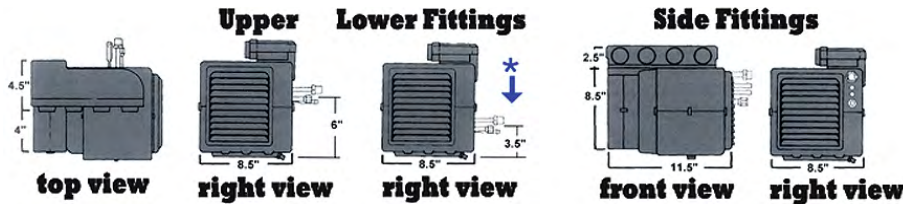

Complete Universal systems with everything you need to install Heat & Air Conditioning in your vehicle (minus refrigerant). These Hurricane units are designed for efficiency and minimal use of space to allow for stereos, glove boxes, wiper motors, etc. Choose Hurricane unit with Upper, Lower or Side exit fittings (see dimensions below). System includes Sanden 508 Compressor (or equivalent), mounting brackets, Condenser (you'll need to measure your radiator), Receiver/ Drier, Binary Pressure Safety Switch, A/C & Heater Hose, Wire Harness, Clamps, 4 inch Vent Hose Kit, Control Panel w/ Knobs and more. Pick 4 vents to best suit your dash (some double vents count as 2). Optional items include Electronic Slide Controls (Vertical or Horizontal) in black or aluminum finish, Chrome Drier or Polished Compressor.