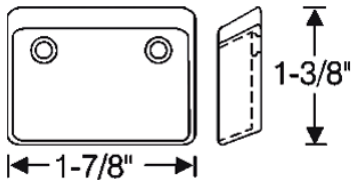

4101880.....40
Base of folding post behind door glass (steel cores) 14.122 -0.15 .....
$100.00 PR ⚠️