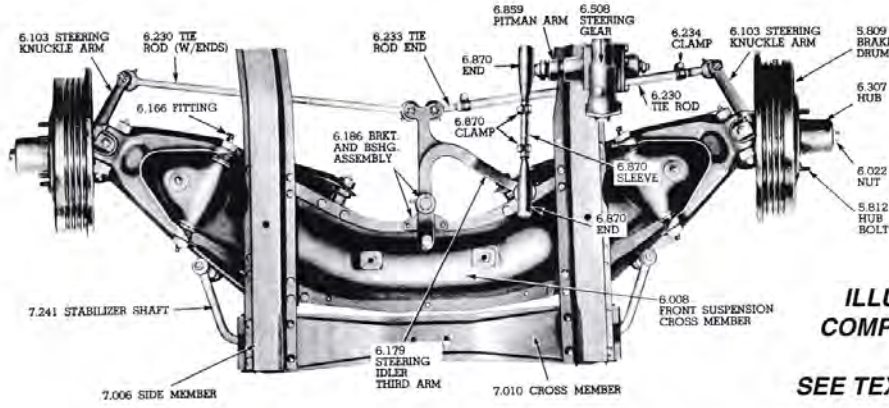

Steering Knuckle Arm, Left (NOS) 15.000 -0.4

\$35.00 EA ⚠

3694328.....50

Swivel control lever, all PG (2-11/16in. overall length) 4.006 -0

\$12.00 EA ⚠

ILLUSTRATIONS ARE COMPLETE ASSEMBLIES

SEE TEXT FOR AVAILABILITY