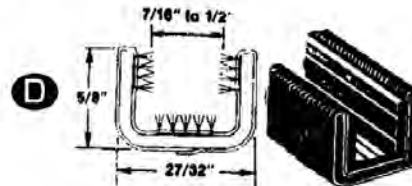

FLEXIBLE GLASS CHANNEL MOHAIR LINING. '50-'83 CHEV & GMC TRUCKS '41-'64 GM CARS. FOR WINDOWS WITH METAL FRAMES ONLY.

3684434A-96" PC. $36.25 EA