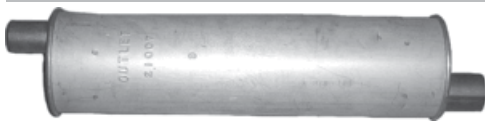

Header Pipe, cont.

1. **3693598** **50**
   W/ Powerglide, Convertible 3.609 -0.15
   ..... **$89.99 EA** ⚠
2. **3697054** **51-52**
   Stick, Convertible 3.609 -0.15
   ..... **$90.00 EA** ⚠
3. **3697058** **51-54**
   Convertible exc 51-52 Convertible stick
   3.609 -0.15
   ..... **$89.99 EA** ⚠
4. **3701055** **51-54**
   Exc Convertible, 53 Sedan Delivery & 51-
   52 stick 3.609 -0.15
   ..... **$90.25 EA** ⚠
5. **3704564** **53**
   Sedan Delivery 3.609 -0.15
   ..... **$89.99 EA** ⚠

Muffler

1. **593172** **37-39**
   17" length, 6-1/2" dia. 3.701 -0.15
   ..... **$90.00 EA** ⚠
2. **3653658** **40**
   Except 40 Cabriolet 3.701 -0.15
   ..... **$90.00 EA** ⚠
3. **3659201** **41-48**
   Exc. Cabriolet 3.701 -0.15
   ..... **$90.00 EA** ⚠
4. **3659202** **41-48**
   Cabriolet 3.701 -0.15
   ..... **$90.00 EA** ⚠

1. **3698039** **49-52**
   Stick shift, Convertible.
   12" length, 7-1/2" dia.
   3.701 -0.15
   ..... **$66.50 EA** ⚠

1. **3698042** **50-52**
   w/ Powerglide, Convertible 3.701 -0.15
   ..... **$50.00 EA** ⚠
2. **3698714** **53-54**
   Convertible 3.708 -0.15
   ..... **$90.00 EA** ⚠

1. **3704991** **54**
   Except Convertible
   3.701 -0.15
   ..... **$90.50 EA** ⚠