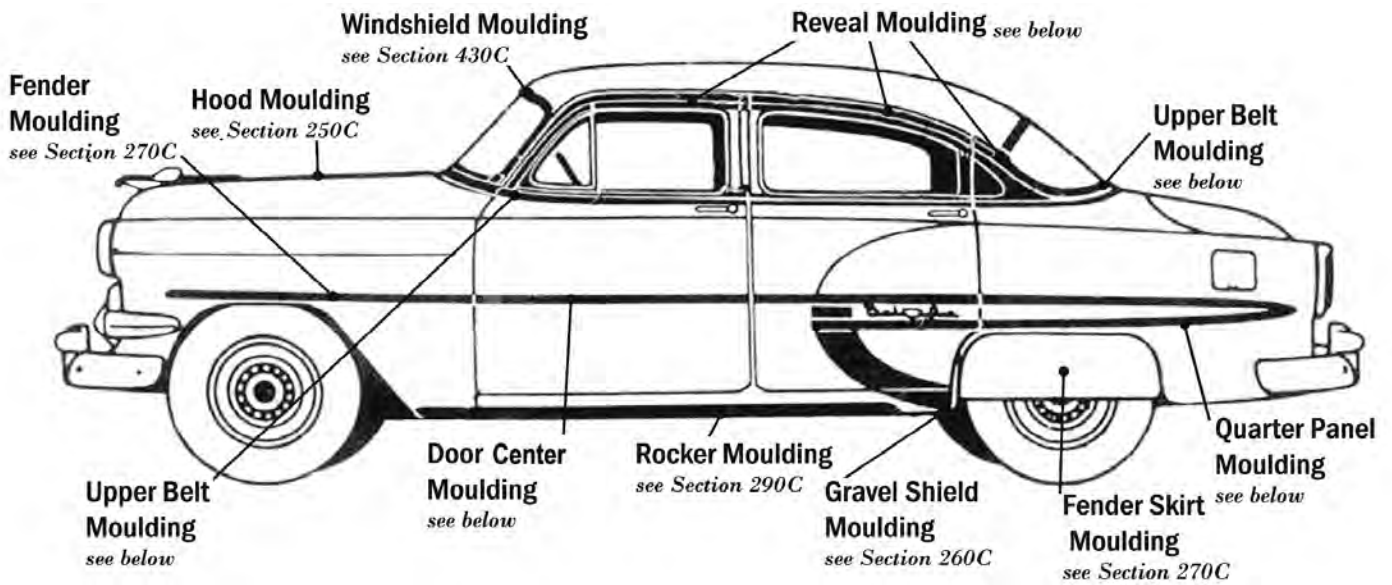

SECTION 294C RESTORATION PARTS

We are going to great lengths to find replacement nylon clips to replace the original metal clips. Unlike metal clips, installing these superior nylon clips keeps paint from chipping and creating a rust point.

Hood Center Moulding Clips

- **59752338..... 38**
  Bolts & clips for one side center moulding.
  8.005 -0.4
  ..... **$10.00 SET** ⚠
- **3658783.....41-48**
  Retains painted vertical nose moulding. 8.056 -0
  ..... **CALL** ⚠
- **3688261.....49-52**
  Retains hood center moulding. 8.056 -0.3
  ..... **$5.00 EA** ⚠

Hood Side Moulding

- **595209..... 37**
  Uses 2. 25" length. 8.005 -0.2
  ..... **$37.50 EA** ⚠
- **597516..... 38**
  Upper & Lower (uses 4) 8.005 -0.15
  ..... **$37.50 EA** ⚠

Hood Side Moulding, cont.

- **597557..... 38**
  Center (uses 2). 8.005 -0.15
  ..... **$42.50 EA** ⚠
- **3653276..... 39**
  Stainless. Uses 8. 8.005 -0.15
  ..... **$37.50 EA** ⚠
- **3653276S 39**
  Laser cut stainless.Gangster grille style.
  8.005 -0.15 ..... **$179.75 PR** ⚠

Hood Side Moulding Clips

- **4082247A..... 37**
  Clips for one side moulding (6 pcs).
  10.695 -0.4
  ..... **$12.50 SET** ⚠
- **597522.....38-39**
  Side moulding (exc 38 center). 1 side moulding (6 pcs). 8.005 -0.2
  ..... **$16.50 SET** ⚠

Garnish Moulding Clips

- **4090876..... 39**
  This u-clip is for the garnish moulding bottom support for Deluxe Master Sedan and Deluxe Master Coupe. 11.133 -0.3
  ..... **$4.00 EA** ⚠
- **4112927.....40-48**
  Garnish moulding bottom support u-clips (exc Cabriolet, Fleetline 4-door & wagon)
  11.133 -0.15 ..... **CALL** ⚠
- **4563383.....49-52**
  Garnish moulding bottom support u-clips door & quarter, Convertible & Hardtop
  11.133 -0.1 ..... **$1.50 EA** ⚠
- **4112927.....49-57**
  Garnish moulding bottom support u-clips quarter on 2-door Sedan & 49-52 Coupe
  11.133 -0.15 ..... **CALL** ⚠

Reveal Moulding Clips

- **4105730A 40**
  Around side windows (10 pcs). 10.708 -0.4
  ..... **$5.25 SET** ⚠
- **4114230 ..... 41-48**
  Around side windows (Coupe uses 90, 4-door uses 120, 2-door uses 96) (10 pcs). 10.708 -0.3 ..... **$5.50 SET** ⚠
- **4561940 ..... 49-52**
  Around side windows. 10.708 -0.3 ..... **$1.75 EA** ⚠
- **4637242 ..... 49-52**
  Above quarter window (2-door and Coupe) 10.708 -0.4 ..... **$19.00 SET** ⚠

WARNING: Cancer and Reproductive Harm — www.P65Warnings.ca.gov

Chemicals shipped domestic ground only (Lower 48 states only). No international shipping.

Phone: (360) 816-0211 • (800) 999-CHEV (2438) • www.chevsofthe40s.com