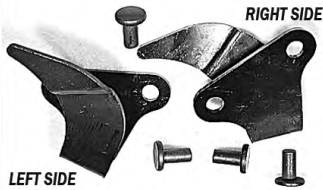

Section 390C: Door Hinges, Check Links, & Sedan Delivery Door Wood Posts

Section 400C: Door Bumpers, Windlace & Weatherstrip

Check Link Cushion

4110670.....30-48
Cars (exc. 42-48 4-door & Sedan Delivery front doors). Fits 41-42 Sedan Delivery back door. 10.613 -0.15 ..... **$28.00 SET** ⚠

Spring Detent Plate

4114478A.....41
Holds door half open. Kit for left & right lower hinge 10.450 -0.4 ..... **$30.50 PR** ⚠