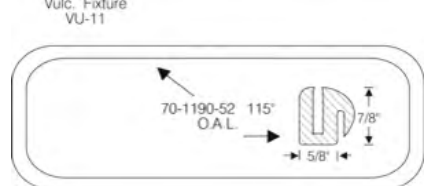

4089916 ..... **39**
Includes windshield center rubber
#4089925 10.092 -0 ..... **CALL** ⚠

4089916E **39**
Includes windshield center rubber
#4089925. 10.092 -0.15 ..... **$156.00 EA**
⚠