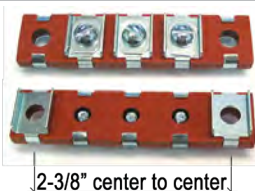

Section 090C: HID Headlight Conversions, Halogen Conversions, Headlight Components, Rims, Seals & Switches

Headlight Rim, cont.

5941285.....49-52
Door w/ clips. Stainless steel (no tab). 2.728 -0.15

..... **$18.75 EA** ⚠

5944987..... 54
Stainless w/ clips and black painted details. 2.748 -0.15

..... **$72.00 EA** ⚠

Headlight Lens Seal

605918.....32-39
2 pieces. 2.735 -0.3

..... **$11.25 PR** ⚠

605920..... 38
2 pcs 2.735 -0.15

..... **$10.00 PR** ⚠

5930594A 40-54
Headlight rim to sealed beam retainer 2.735 -0.3

..... **$13.50 SET** ⚠

5930594C 40-54
W/ wire insert headlight rim to retainer 2.735 -0.15

..... **$16.00 PR** ⚠

Headlight Rim Seal Clip

5934791.....40-52
Exc 42-48, does 2. 2.746 -0.2

..... **$8.00 SET** ⚠

914127.....42-48
6 pcs 2.746 -0.2

..... **$8.75 SET** ⚠

Headlight Wire Grommet

922285.....37-38
Tail light or headlight wire thru body. 9.775 -0.2

..... **$6.00 EA** ⚠

350278.....39-40
Wire (fender top) 9.775 -0.15

..... **$8.00 PR** ⚠

3673139.....39-54
Inner panel for headlight, park light pigtailed (41 uses 2 pr, others use 1 pr)

9.775 -0.4

..... **$3.50 SET** ⚠

5931584.....41-56
Bucket for pigtail (2 pcs) 9.775 -0.15

..... **$4.00 PR** ⚠

Terminal Boards

2-3/8" center to center

1865535 37-39

(3 terminal) main wiring to headlight & park light pigtailed w/ rivets (some 37-39 cars were equipped w/ 3 terminal boards). Mounting holes: 2-3/8" center-to-center. 2.560 -0.15