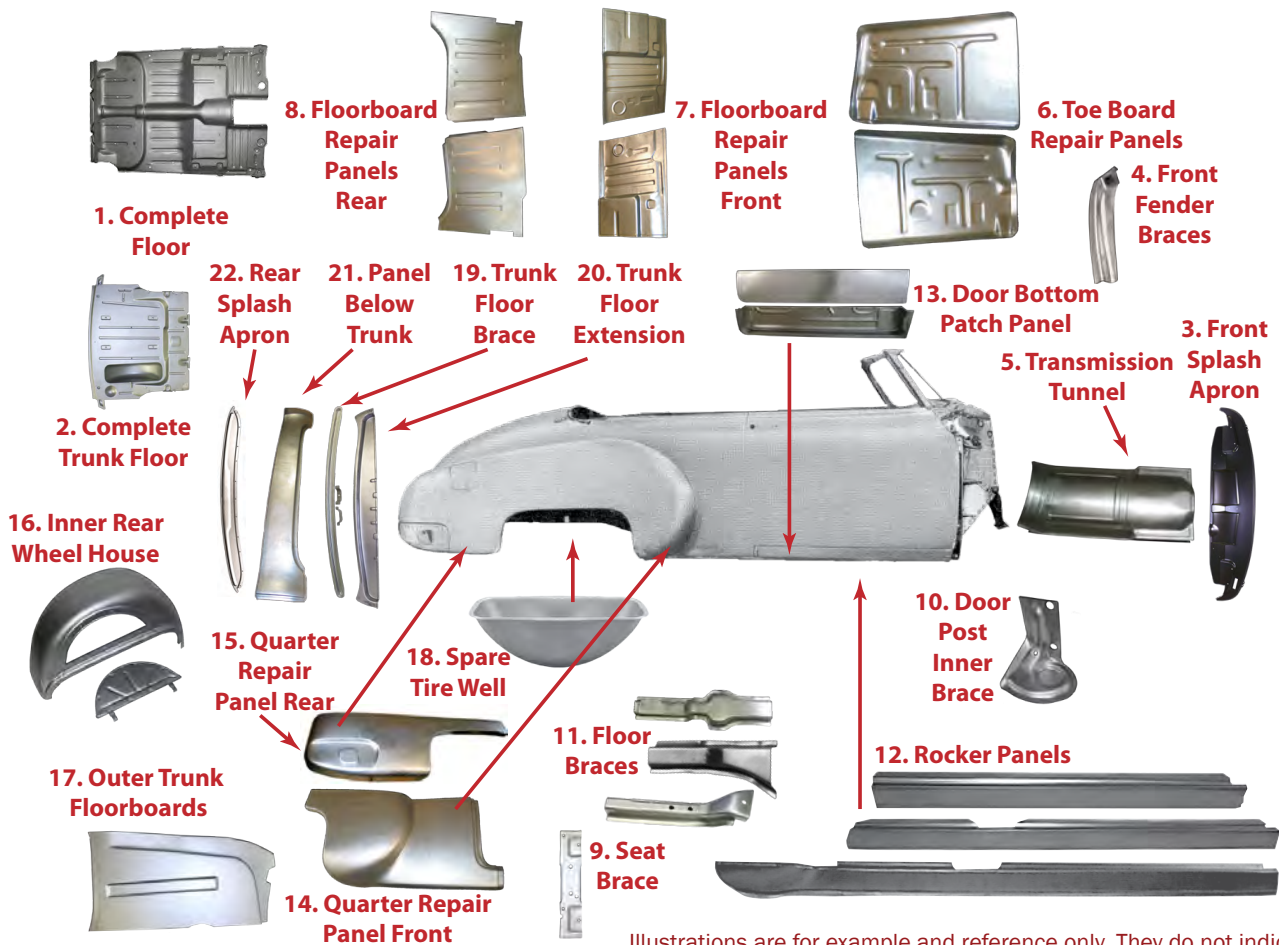

12. Trunk Extension

4146802 ... 41-48 Fabricated. save pocket from trunk latch area (will fit stock trunks) 12.966 -0.15	\$149.25 EA ⚠
--	----------------------

Returns require a return authorization number—call first. • Product pricing & availability subject to change.