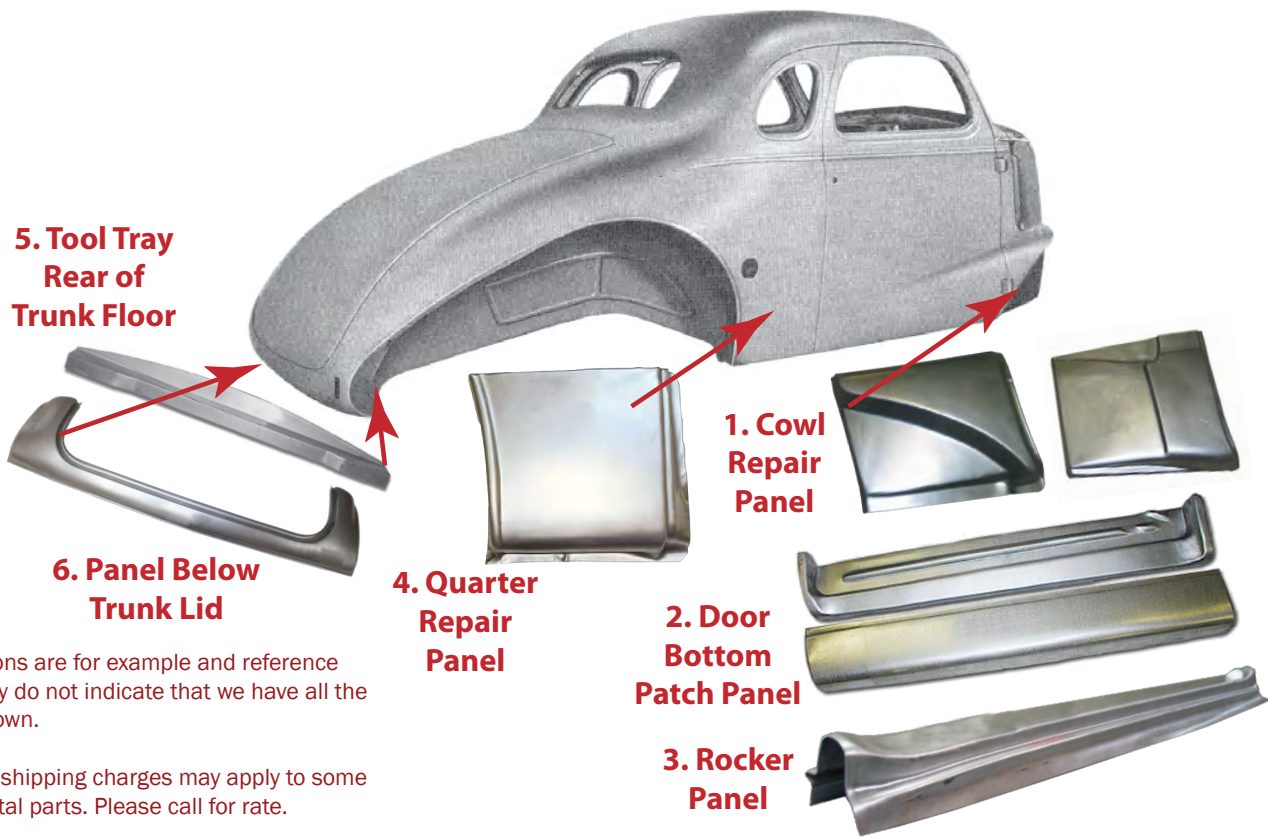

Illustrations are for example and reference only. They do not indicate that we have all the parts shown.

Oversize shipping charges may apply to some sheetmetal parts. Please call for rate.

1. Cowl Repair Panel

4076790A	37-38
Die-stamped. Left 12.803 -0.15	
$125.00 EA ⚠	
4076791A	37-38
Die-stamped. Right 12.803 -0.15	
$125.00 EA ⚠	
4083265EL	39
Die-stamped. Left 12.803 -0.15	
$125.00 EA ⚠	
4083265ER	39
Die-stamped. Right 12.803 -0.15	
$125.00 EA ⚠	

2. Door Bottom Patch Panel

4091056CL	37-39
Die-stamped. Inner & outer, Coupe, left (2 pcs). 10.531 -0.15	$194.75 SET ⚠
4091056CR	37-39
Die-stamped. Inner & outer, Coupe, right (2 pcs). 10.531 -0.15	$194.75 SET ⚠
4091056L	37-39
Die-stamped. Inner & outer, 2-door sedan, left (2 pcs). 10.531 -0.15 ..	$195.50 SET ⚠
4091056R	37-39
Die-stamped. Inner & outer, 2-door sedan, right (2 pcs). 10.531 -0.15 ..	$194.75 SET ⚠

3. Rocker Panel

4091780	37-39
Die-stamped 2-door sedan, left. Curved 12.934 -0.15	$125.00 EA ⚠
4091781	37-39
Die-stamped. Coupe, right. Curved 12.934 -0.15	$125.00 EA ⚠
4091782	37-39
Die-stamped. 2-door sedan, right. Curved 12.934 -0.15	$125.00 EA ⚠
4091782B	37-39
Die-stamped. Coupe, left. Curved 12.934 -0.15	$125.00 EA ⚠

4. Quarter Repair Panel

391027A	37-39
Die-stamped. 2-door sedan, left. 12.944 -0.15	$125.00 EA ⚠
391028A	37-39
Die-stamped. 2-door sedan, right. 12.944 -0.15	$125.00 EA ⚠
391029	37-39
Die-stamped. Coupe, left. 12.944 -0.15 ..	$125.00 EA ⚠
391030	37-39
Die-stamped. Coupe, right. 12.944 -0.15 ..	$125.00 EA ⚠

5. Tool Tray Rear Of Trunk Floor

379957A	37-38
Die-stamped. Coupe and sedan (exc Sedan Delivery). 12.966 -0.15	$135.00 EA ⚠
4091817	39
Die-stamped. Fits Coupe & Sedan (exc Sedan Delivery). 12.986 -0.15	$280.25 EA ⚠

6. Panel Below Trunk Lid

4083291A	37-38
Die-stamped. Coupe exc w/ rumble seat. 12.996 -0.15	$321.25 EA ⚠
4083291B	37-38
Die-stamped. Sedan, Sedan Delivery requires modification 12.966 -0.15	$309.50 EA ⚠
4091827A	39
Die-stamped. Coupe 12.966 -0.15	$321.25 EA ⚠
4091827B	39
Die-stamped. Sedan 12.966 -0.15	$309.50 EA ⚠

Chemicals shipped domestic ground only (Lower 48 states only). No international shipping.

Phone: (360) 816-0211 • (800) 999-CHEV (2438) • www.chevsofthe40s.com