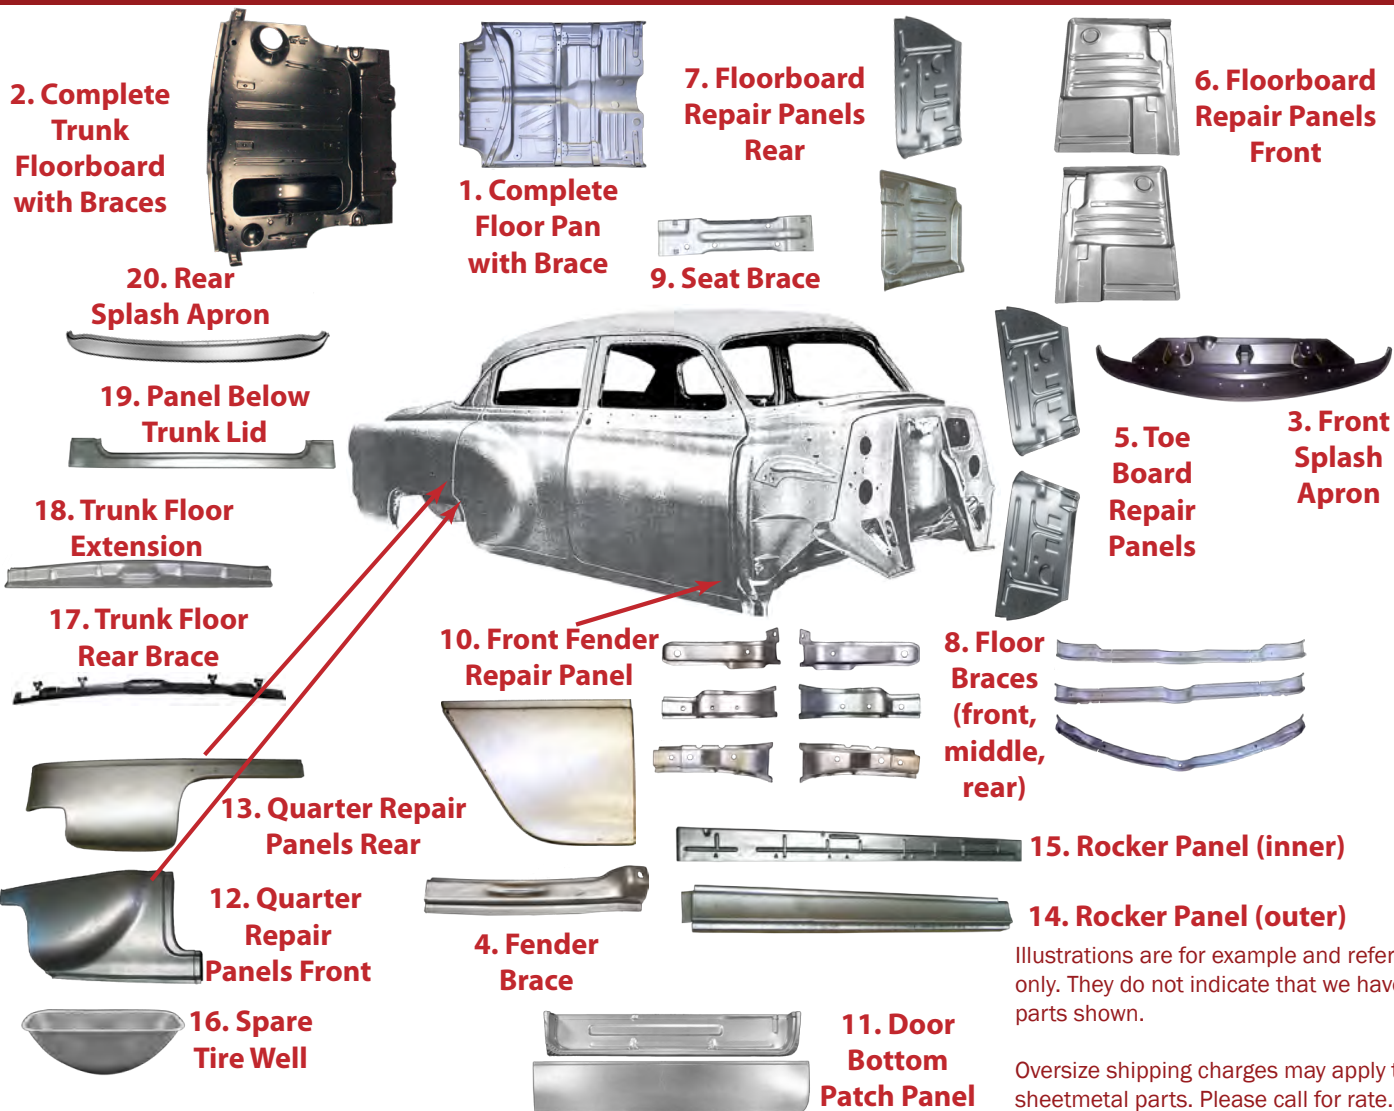

Chemicals shipped domestic ground only (Lower 48 states only). No international shipping.

Phone: (360) 816-0211 • (800) 999-CHEV (2438) • www.chevsofthe40s.com

Section 295C: Sheet Metal 1953-54 Die Stamped Body Parts