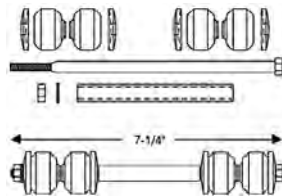

Sway Bar Link Kit