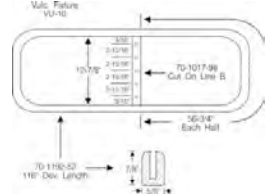

4099932 ..... **40**
Special Deluxe (now includes windshield
center rubber #4099932B & pinchweld
#4114861) 10.092 -0 ..... **CALL** ⚠

4099932E **40**
Special Deluxe (now includes windshield
center rubber #4099932B & pinchweld
#4114861) 10.092 -0.15 ..... **$188.00 EA**
⚠