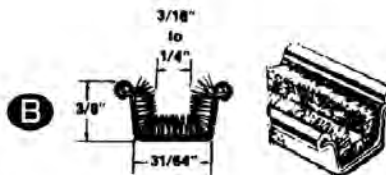

'33-'60 GM CARS RIGID DIVISION BAR WITH STAINLESS STEEL BEAD
4074355-36" PC. $12.75 EA
ACTUAL SIZE