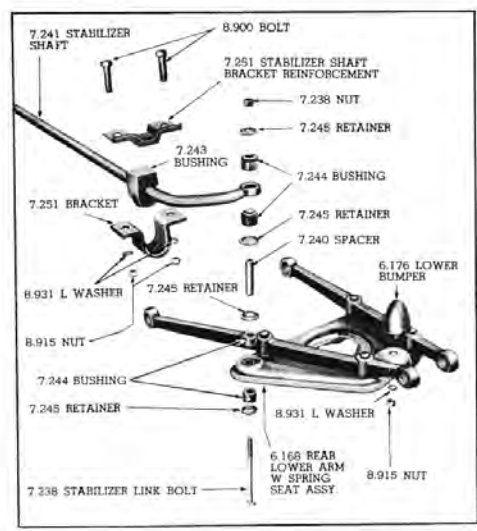

FRONT SUSPENSION PARTS—OPEN TYPE KNEE ACTION

WARNING: Cancer and Reproductive Harm —
www.P65Warnings.ca.gov

Chemicals shipped domestic ground only (Lower 48 states only). No international shipping.
Phone: (360) 816-0211 • (800) 999-CHEV (2438) • www.chevsofthe40s.com

200C