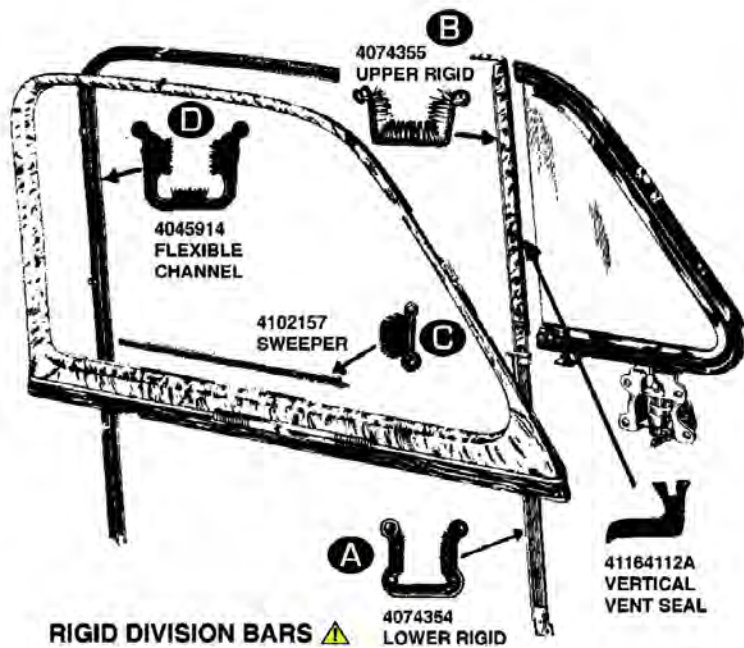

RIGID DIVISION BARS ⚠️