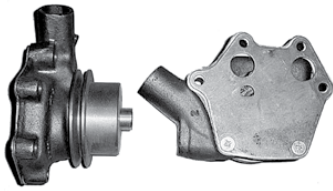

Water Pump, cont.

3836804 .....**53-54**
W/ gasket (narrow pulley). $75.00 core charge. 1.069 -0.15 ..... **$147.50 EA** ⚠