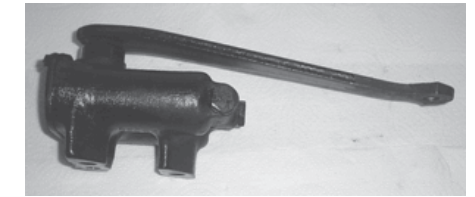

5352105 ..... **39-48**
Exc JB & KB, left, rear, 2100B ($80 core).
7.345 -0.15 ..... **$249.75 EA** ⚠