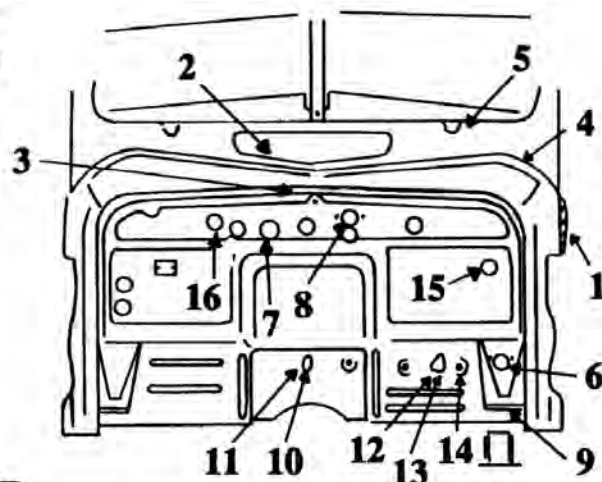

Pricing and details for these items can be found in the following Sections Listed

10. 597434
38-48 Starter Bellow Boot
Section 320C

WARNING: Cancer and Reproductive Harm – www.P65Warnings.ca.gov

Chemicals shipped domestic ground only (Lower 48 states only). No international shipping.

Phone: (360) 816-0211 • (800) 999-CHEV (2438) • www.chevsofthe40s.com