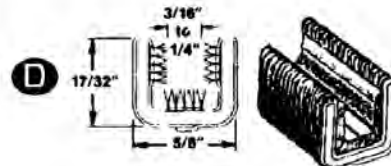

FLEXIBLE, UNBEADED PILE LINED. FITS '33-'62 CHEV & GMC PICKUPS & PANELS WITHOUT FRAMED SIDE GLASS.

598746-96" PC. $29.00 EA