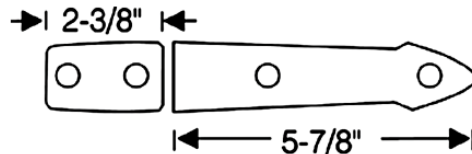

4102348A..... 40
Paper 12.184 -0.2 ..... **$7.50 SET** ⚠️

4101842A.....41-48
Fits Coupe & 41 Cabriolet. Flat gasket (no bead on edge).
12.184 -0.15 .....

$7.00 SET ⚠️

603956.....41-48
Sedan 12.184 -0.15
$5.00 SET ⚠️