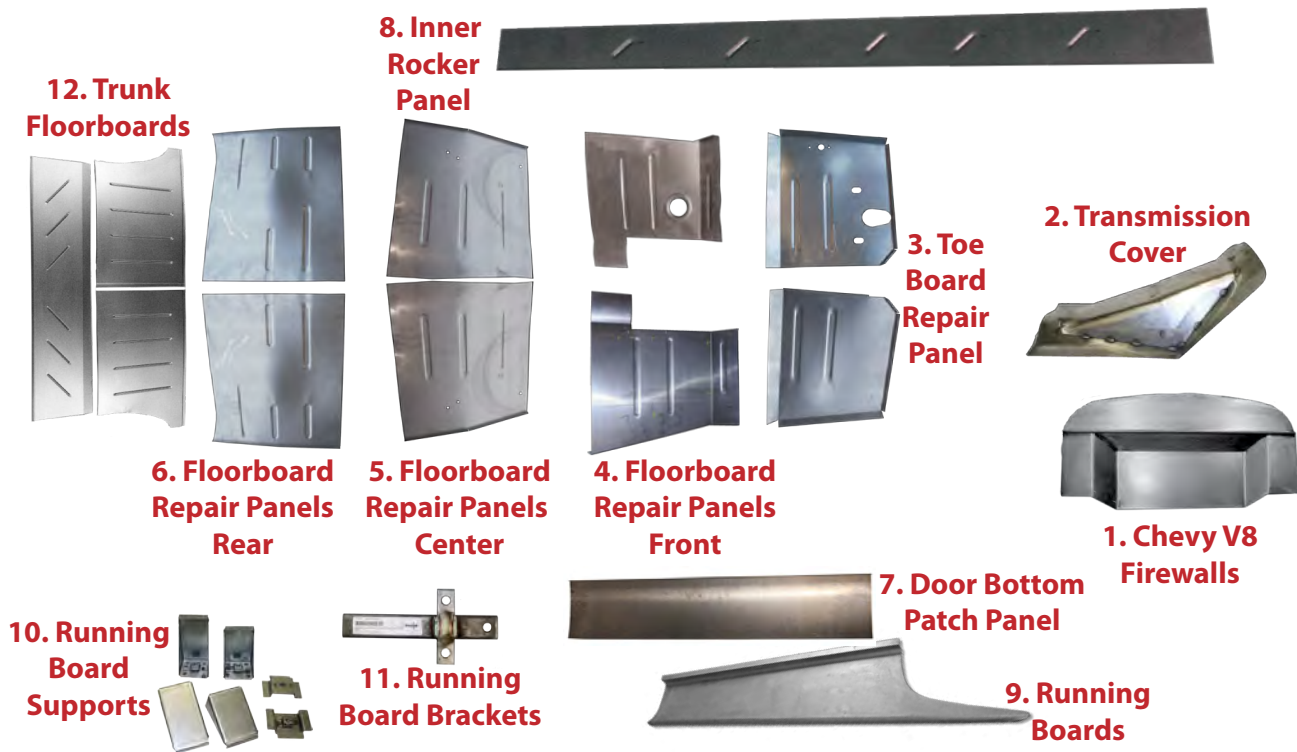

1. Firewalls for Chevy V8

4103067X40 40
Small block. 12.803 -0.15 .. **$367.50 EA** ⚠

4103067Y40 40
Big block. 12.803 -0.15 . **$371.75 EA** ⚠

2. Transmission Cover

3650387U40 40
Fabricated. For auto transmission.
12.565 -0.15 ..... **$160.00 EA** ⚠

36528810S 40
Trans cover, Automatic Oversized 12.565 -0
..... **$145.00 EA** ⚠

3. Toe Board Repair Panel

4132412TL40 40
Fabricated. Left side. -0.15 **$109.00 EA** ⚠

4132412TR40 40
Fabricated. Right side. -0.15 .....
$109.00 EA ⚠

4. Floorboard Repair Panels Front

4132412L40 40
Fabricated. Front, left 12.980 -0.2 .....
$230.00 EA ⚠

4132412R40 40
Fabricated. Front, right 12.980 -0.2 .....
$240.50 EA ⚠

Floorboards Front Streetrod

4132412X40 40
Fabricated. Small block 12.980 -0.15 ...
$285.99 EA ⚠

4132412Y40 40
Fabricated. Big block 12.980 -0.15 .....
$285.99 EA ⚠

4132412Z40 40
Fabricated. Stock firewall 12.980 -0.15 ..
$286.00 EA ⚠

5. Floorboard Repair Panels Center

4132412CL40 40
Fabricated. Center, left (under seat). -0.15
..... **$171.09 EA** ⚠

4132412CR40 40
Fabricated. Center, right (under
seat). -0.15 ..... **$171.09 EA** ⚠

6. Floorboard Repair Panels Rear

4132414L40 40
Fabricated. Rear, left. -0.15 . **$78.00 EA**
⚠

4132414R40 40
Fabricated. Rear, right. -0.15 **$69.75 EA**
⚠

Floorboards Rear Streetrod

4132414C 40
2-door & 4-door. Coupe & Sedan. Back of
front floor to front of trunk (over rear axle).
Superior. 12.980 -0.15 ... **$275.75 SET** ⚠

7. Door Bottom Patch Panel

4103264A 40
Fabricated repair panel. Fits L or R.
10.351 -0.3 ..... **$60.00 EA** ⚠

8. Inner Rocker Panel

4103091I 40
Fabricated. Left, 62" long. 12.934 -0.2 .
$42.29 EA ⚠

4103092I 40
Fabricated. Right, 62" long. 12.934 -0.2
$42.29 EA ⚠

4103097 40
Fabricated. Right side, inner panel
43-3/4" long. Fits Sedans & Coupes. 18
Gauge 12.934 -0.15 ..... **$49.00 EA** ⚠

4103098 40
Fabricated. Left side, inner panel. 43 3/4
long. Fits Sedans & Coupes. 18 Gauge
12.934 -0.15 ..... **$49.00 EA** ⚠

9. Running Boards Smooth Steel

3653587S 40
Fabricated. Smooth 16ga. cold rolled
steel. 8.299 -0.15 ..... **$570.75 L&R** ⚠

Running Boards Smooth Steel for 2inch Wider Rear Fenders

3653587SW 40
Fabricated. Smooth 16ga.cold rolled
steel. 7.016 -0.15 ..... **$590.25 L&R** ⚠

Chemicals shipped domestic ground only (Lower 48 states only). No international shipping.

Phone: (360) 816-0211 • (800) 999-CHEV (2438) • www.chevsofthe40s.com