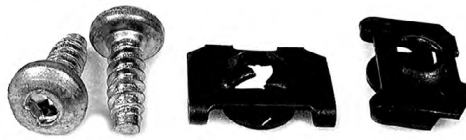

\$7.00 PR ⚠

Clutch Head Screws

5932796A **41-54**
 W/ tin u-nuts, attach headlight bucket to
 fender (32 pcs) 2.726 -0.15
\$10.50 SET
 ⚠

Clutch Head Driver

DRIVER **ALL**
 Magnetic clutch head driver, Chevs
 imprint. w/ 5 bits (1/8 in., 5/32 in., 3/16
 in., 1/4 in., 5/16 in.) 8.821 -0.15