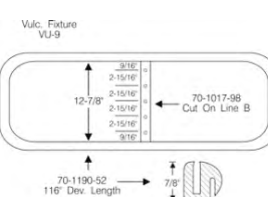

**SECTION 430C
STREET ROD PARTS**

**Windshield Rubber for One Piece
V-Bent And Two Piece V-Butt
Windshield**

4073730A **37-38**
Windshield (no center division bar).
10.092 -0.15 ..... **$100.00 EA** ⚠

4099966A **39-40**
Windshield w/out moulding (no center
division bar)-Master Deluxe. 10.092 -0.15
..... **$128.25 EA** ⚠

4099932A **40**
Windshield w/ moulding (no center
division bar)-Special Deluxe. 10.092 -0.4
..... **$56.00 EA** ⚠

4122594A **41-48**
Windshield w/ moulding (no center
division bar) exc Aero. 10.092 -0.3
..... **$56.00 EA** ⚠

4125418A **42-48**
Windshield (no center division bar)-
Fleetline 2-door (Aero). 10.092 -0.4
..... **$56.00 EA** ⚠

4573857A **49-52**
For one-piece windshield w/ moulding
- Convertible, Hardtop. 10.092 -0.4
..... **$108.00 EA** ⚠

4573858A **49-52**
For one-piece windshield-Wagon
10.092 -0.15 ..... **$149.00 EA** ⚠

**Windshield Rubber for One Piece
V-Bent And Two Piece V-Butt
Windshield, cont.**

4587340A **49-52**
For one-piece windshield w/ moulding-all
Styleline (exc Convertible, Hardtop,
Fleetline). 10.092 -0.4 ..... **$103.29 EA** ⚠

4595280A **49-52**
For one-piece windshield w/ moulding-
Fleetline. 10.092 -0 ..... **CALL** ⚠

**SECTION 430C
RESTORATION PARTS**

Windshield Interior

4081936 ..... **37-38**
Vertical divider
moulding (stainless steel) 10.053 -0.15
$45.25 EA ⚠

4081918I **39**
Vertical divider moulding (stainless steel)
10.052 -0.15 ..... **$50.00 EA** ⚠

4101928I **40**
Vertical divider
moulding (stainless
steel). 14-1/4" long
end-to-end. 10.052 -0.15
..... **$50.00 EA** ⚠

4114980I **41-48**
Vertical divider
moulding (stainless
steel). Will not fit
Fleetline. 10.052 -0.15
..... **$62.50 EA** ⚠

4098434I **42-48**
Stainless Fits 2 Door
Fleetline Aero
Sedan -0.15 .....
$50.00 EA ⚠

Windshield Rubber