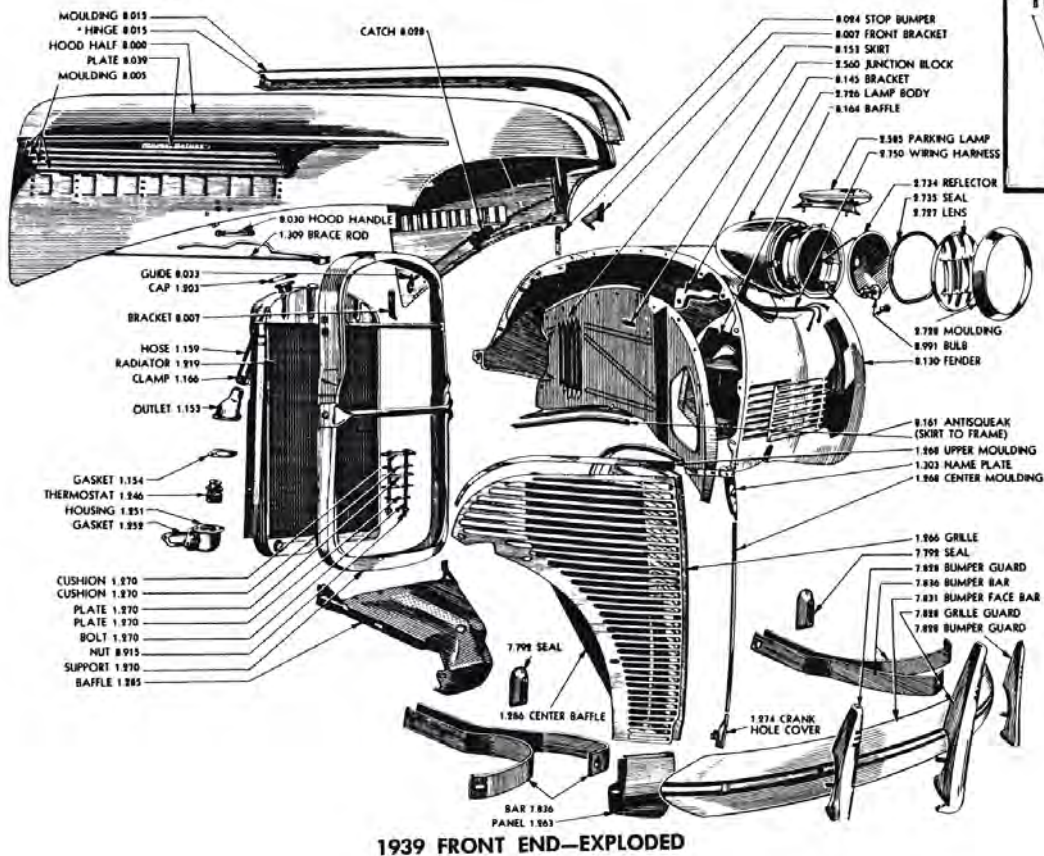

WARNING: Cancer and Reproductive Harm — www.P65Warnings.ca.gov

Chemicals shipped domestic ground only (Lower 48 states only). No international shipping.

Phone: (360) 816-0211 • (800) 999-CHEV (2438) • www.chevsofthe40s.com