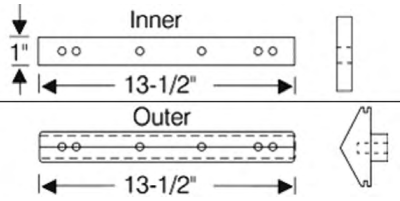

Section 430C: Windshield Rubber & Related

Windshield Center Rubber

4073730B **37-38**

Strip-inner, outer 10.054 -0.15

$64.00 SET ⚠