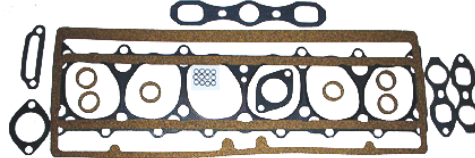

Valve Grind Gasket

Valve Grind Gasket Sets Include:
Head gasket
Valve cover gasket
Push rod cover gasket
Intake and exhaust manifold gaskets
Thermostat housing gaskets