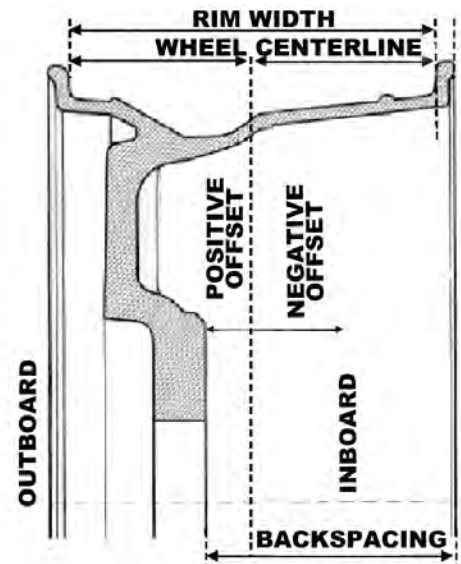

Chemicals shipped domestic ground only (Lower 48 states only). No international shipping.

Phone: (360) 816-0211 • (800) 999-CHEV (2438) • www.chevsofthe40s.com