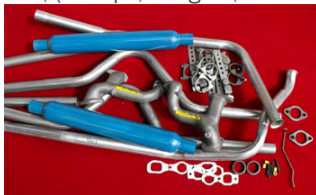

**SECTION 130C
STREET ROD PARTS**

Dual Exhaust System

Nothing can beat the sound of the "Split Six" Dual Exhaust! This complete dual exhaust system has been designed for the do-it-yourselfer, and can be installed right in your own backyard or garage. All exhaust pipes are pre-bent, to fit and are made of aluminized tubing for long lasting life. William's Exhaust Headers will improve performance, and glass packed mufflers will give your car the sound made famous in the 50's. Complete with all necessary hardware and installation instructions, (Clamps, hangers, donuts, etc.)

- **2018DUAL** 41-48
  Standard Transmission Exc. Conv. -0.15
  ..... **$693.50 EA** ⚠
- **2019DUAL** 49-52
  Standard Transmission Exc. Conv. -0.15
  ..... **$727.50 EA** ⚠
- **2020DUAL** 50-52
  Automatic Exc. Conv. -0.15
  ..... **$695.00 EA** ⚠

Dual Exhaust System

- **2021DUAL** 53-54
  Standard Transmission Exc. Conv. -0.15
  ..... **$693.50 EA** ⚠
- **2022DUAL** 53-54
  Exhaust System- Complete Aluminized
  Dual System (Automatic) Exc. Conv. -0.15
  ..... **$695.00 EA** ⚠