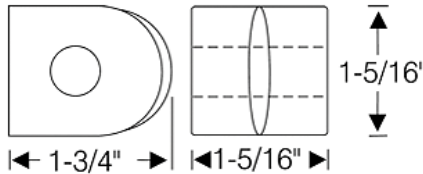

3708378 ..... **39-54**

Rubber, for sway bar links (8) w/ washers & nuts, exc cars w/ straight axle 7.388 -0.15

..... **$17.25 SET** ⚠