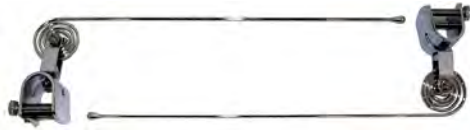

Curb Feelers, cont.