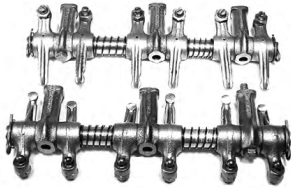

838244B.....37-39
Fits 216ci ($100 core) 0.352 -0.15
..... **$340.00 PR** ⚠
609925.....40
Fits 216ci ($100 core) 0.352 -0.15
..... **$295.50 PR** ⚠
609924.....41-53
Fits 216ci ($50 core) 0.352 -0.15
..... **$335.00 PR** ⚠
3729191.....50-58
235ci ($100 core) 0.352 -0.15
..... **$365.00 PR** ⚠

Lifters

838774.....29-39
Solid 0.459 -0.15
..... **$12.00 EA** ⚠

839263A.....37-55
Solid, NOS original
40-55 (37-39 must
be used w/ pushrods
#3835776) 0.459 -0.15

..... **$16.00 EA** ⚠

5230850.....50-58
Hydraulic, w/
Powerglide 0.459 -0.15
..... **$16.25 EA** ⚠