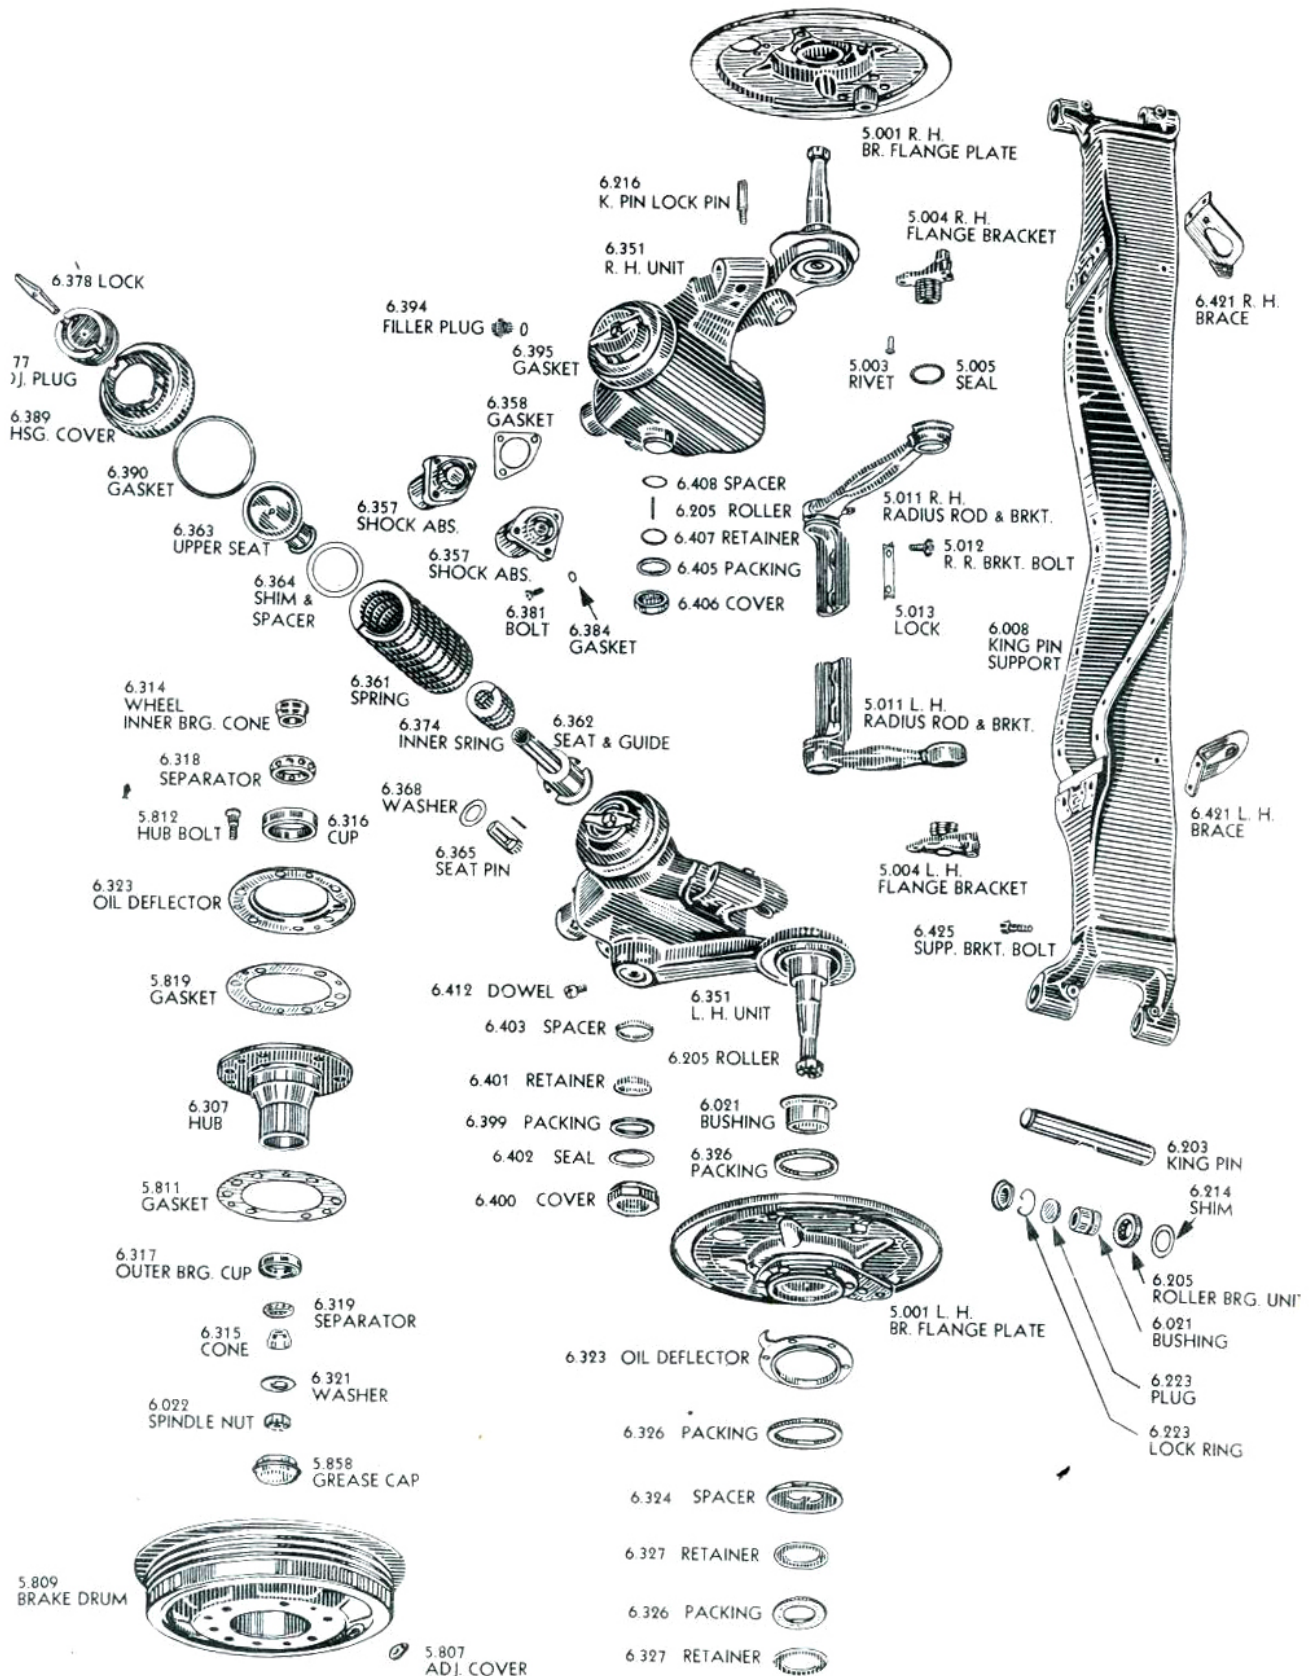

KNEE ACTION PARTS—ENCLOSED TYPE

Returns require a return authorization number—call first. • Product pricing & availability subject to change.

132 Phone: (360) 816-0211 • (800) 999-CHEV (2438) • www.chevsofthe40s.com

WARNING: Cancer and Reproductive Harm — www.P65Warnings.ca.gov