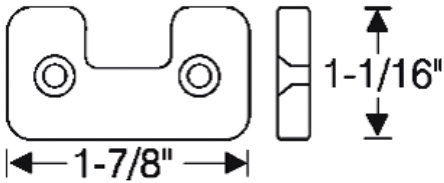

Section 510C: Special Cabriolet-Convertible Parts

Rubber Caps

4604967.....41-52
Grey, covers ends of top linkage, cars use 4
14.200 -0.15 .....
$34.00 PR ⚠️

Spring Washer

3710896.....ALL
3/8in. i.d. Convertible top pivots (4 pcs)
8.982 -0.4 .....
$0.99 SET ⚠️

Side Rail Pads

4075487.....37-38
Base of folding post behind door glass (steel cores) 14.122 -0.15 .....
$91.50 PR ⚠️