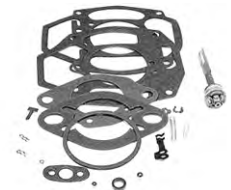

Carburetor Rebuild Kits

- **7004363.....32-62**
  Rochester, fits 1 barrel models B, BC, BV
  3.725-0.15
  ..... **$34.50 EA** ⚠