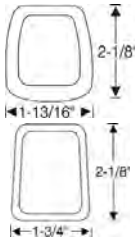

Wiper Transmission Gasket

407327..... **37**
Wiper transmission to cowl 10.160 -0.4

408918..... **38-39**

Wiper transmission to cowl 10.160 -0.4

$5.00 PR ⚠

4101962..... **40**

Wiper transmission to cowl 10.160 -0.15

$5.00 PR ⚠

4116798..... **41-48**

Wiper transmission to cowl 10.160 -0.2

$5.75 PR ⚠

4562197..... **49-52**
Wiper transmission to cowl 10.160 -0.3

$6.25 PR ⚠

4597009..... **53-54**
Wiper transmission to cowl 10.160 -0.3

$6.00 PR ⚠

Wiper Blade

985459..... **29-38**
8-1/2in. 10.146 -0.3

$5.00 EA ⚠

985982..... **39-48**
9in. 10.146 -0.3

$6.25 EA ⚠

Wiper Blade, cont.

3683905S **49-54**

10in. (exc Hardtop & Convertible).
10.146 -0.15

$11.00 EA ⚠

561094S **49-54**

12 in. Fits Hardtop & Convertible.
10.146 -0.15

$19.00 EA ⚠

Wiper Arm

603047..... **31-40**

7in. stainless arm. 10.147 -0.15

$24.50 EA ⚠

609562P **41-48**

8in. stainless arm. 10.147 -0.15

$14.50 EA ⚠

3683903BL **49-54**

Stainless. Left side (exc sedan delivery, hardtop & convertible). 10.147 -0.15

$13.00 EA ⚠

3683903BR..... **49-54**

Stainless. Right side (exc sedan delivery, hardtop & convertible). 10.147 -0.15

$13.00 EA ⚠

Wiper And Washer Hose Connector 3 way

3682929..... **ALL**

Y wiper & washer,
7/32in. 16.066 -0.2

$0.50 EA ⚠

Wiper Vacuum Hose

60158548..... **42-48**

Wiper control 3/16in. i.d. (sold in 2 ft length).
10.155 -0.4

$6.00 EA ⚠

601607..... **ALL**

Wiper motor to engine,
1/4 in. I.D. 10.155 -0.3

$1.25 FT ⚠

Windshield Washer Nozzles

604354..... **37-48**

WINDSHIELD WASHER NOZZLES Chrome w/ mounting bracket.

8.798 -0

3699025..... **ALL**

Screws into wiper transmission.

Replacement for housings with washer

tube. Chrome (does NOT fit above).

8.798 -0.15

$6.00 SET ⚠

Windshield Washer Hose

604041B..... **37-50**

9 ft, w/ original GM instruction sheet & firewall grommet.

8.962 -0.4

$30.75 KIT ⚠