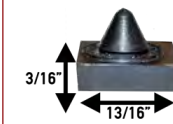

Channel Kit Components, cont.

- **4099318** **40-52**
  Window stop sliding
  quarter window
  10.263 -0.15 ..... **CALL**
  ⚠

- **4131052** **41-57**
  Window stop bumper,
  lower (exc. Hardtop &
  Convertible) 10.716 -0.2
  ..... **$4.00 PR** ⚠