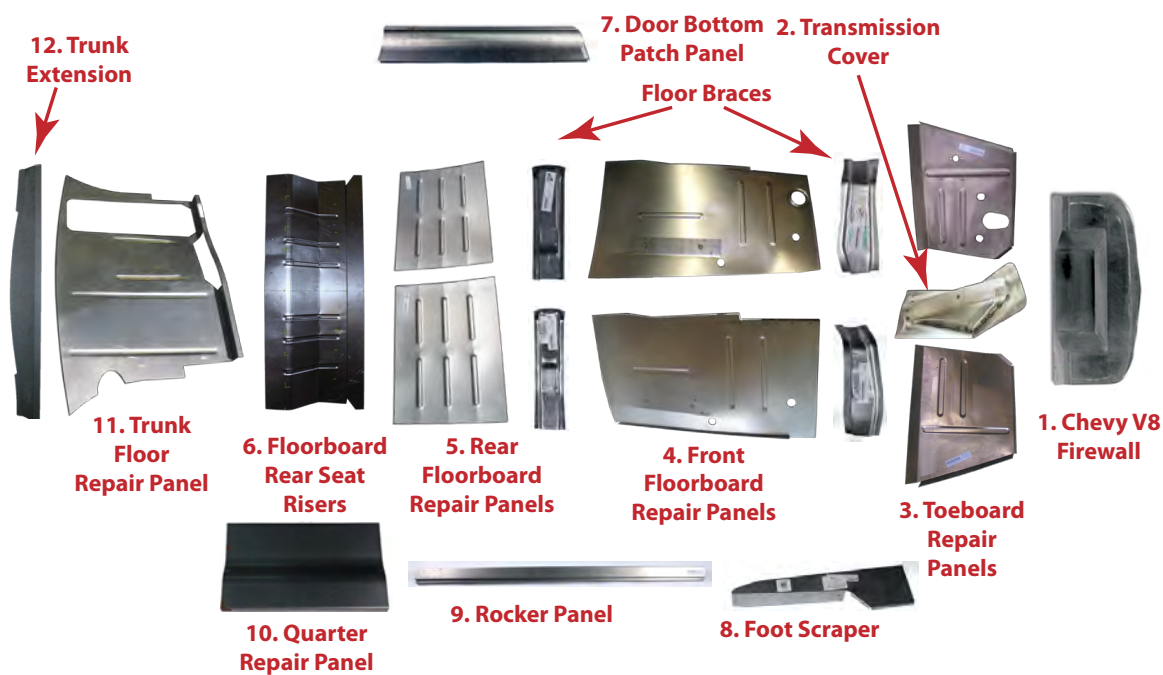

Chemicals shipped domestic ground only (Lower 48 states only). No international shipping.

Phone: (360) 816-0211 • (800) 999-CHEV (2438) • www.chevsofthe40s.com

Section 295C: Sheet Metal 1941-48 Fabricated Body Parts