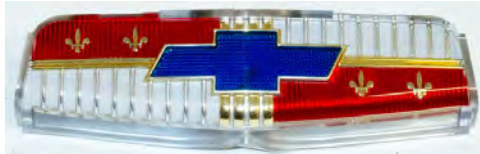

3702726..... 53
Plastic 8.055-0.15 ..... **$30.00 EA** ⚠