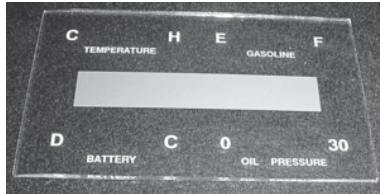

1581308 ..... **53**
W/ original markings. Exc Powerglide
9.748 -0.15
..... **$20.00 EA** ⚠