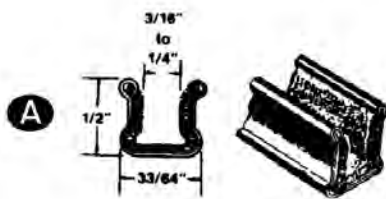

'40-'60 GM RIGID RUN CHANNEL SIDE WINDOW, LOWER
4074354-36" PC. $12.75 EA