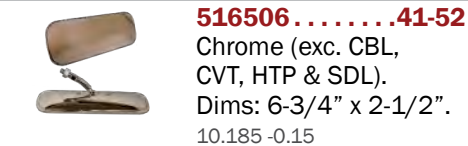

Rear View Mirror Interior, cont.

4584708 ..... **53-54**
Stainless 10.185 -0.15 ..... **$25.50 EA** ⚠