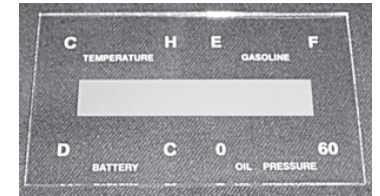

1582543 ..... **53-54**
53 w/ Powerglide, 54 all 9.748 -0.15
..... **$30.00 EA** ⚠