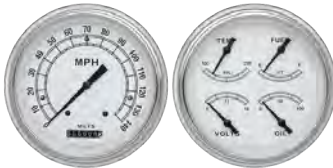

CH51AN **51-52**
All American Nickle With Red Pointer Direct Fit. Includes speedometer, fuel, temperature, volt, and oil gauges -0.15 ..... **$939.00 EA** ⚠