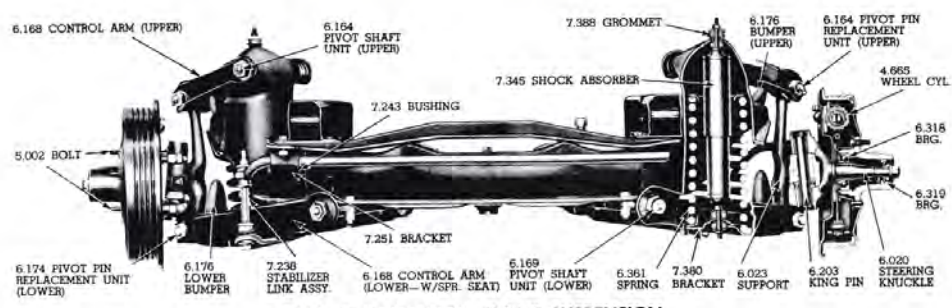

Steering Knuckle Arm, Left (NOS) 15.000 -0.4

\$35.00 EA ⚠

3694328.....50

Swivel control lever, all PG (2-11/16in. overall length) 4.006 -0

\$12.00 EA ⚠

ILLUSTRATIONS ARE COMPLETE ASSEMBLIES

SEE TEXT FOR AVAILABILITY