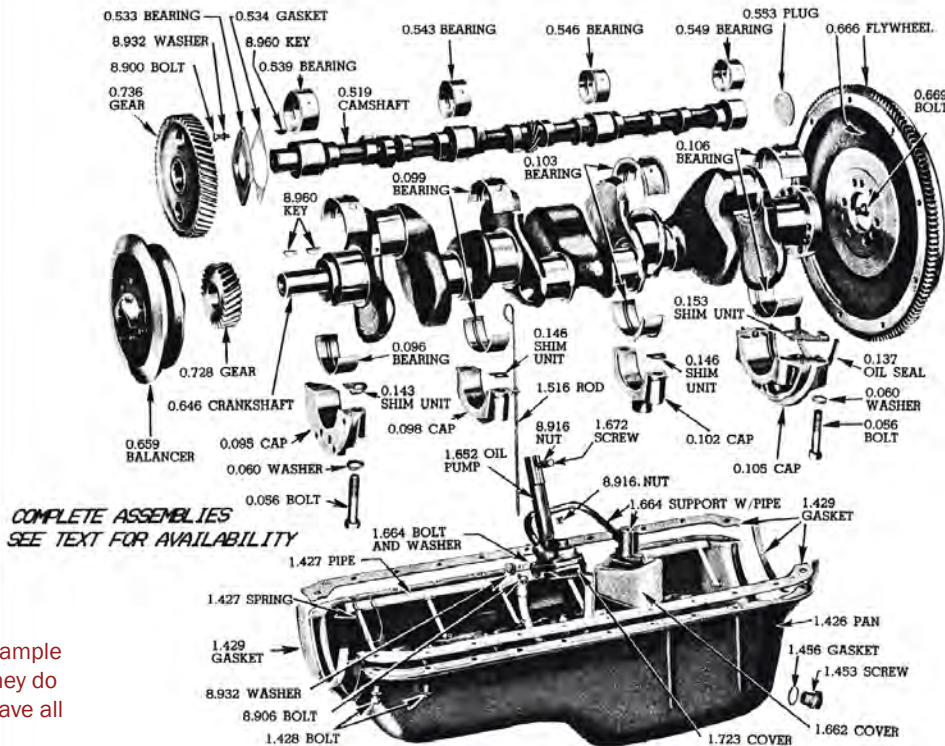

Model Year	216 CU INCH ID PREFIXES (stamped in block above starter)	BLOCK NUMBERS
42	2AA, 2AC, BA	839770
46	DA	839770
47	EA	839770
48	FA	3835253
49	GA	3835253
50	AHCA, AHCM, BHCA, BHCM, HAA, HAM, HAC, HAP, HBA, HBM, HCA, HCM, HCD, HCQ	3835497
51	AJCA, AJCM, BJCA, BJCM, JAA, JAM, JAC, JAP, JBA, JBM, JCA, JCM, JCD, JCQ	3835497
52	AKCA, AKCM, BKCA, BKCM, KAA, KAM, KAC, KAP, KBA, KBM, KCA, KCM, KCD, KCQ	3835849
53	ALLC, ALCP, BLCC, BLCP, LAG, LAT, LAJ, LAV, LBA, LBM, LCA, LCM, LCC, LCP, LCD, LCQ, LCH, LCU	3835849

Numbers are listed here as a guide only.
Your assistance in updating this list is appreciated!

Model Year	235 CU INCH ID NUMBERS (stamped in block above starter)	BLOCK NUMBERS
41	AG, AL	3660439
42	BG, BL	839751
46	BG, BL – 1ST DESIGN	839751
46	DDA, DDM, DEA, DEM – 2ND DESIGN	839751
47	EDA, EDM, EEA, EEM	3835335
48	FDA, FDM, FEA, FEM	3835309
49	GDA, GDM, GEA, GEM	3835309
50	HDA, HDM, HEA, HEM	2692703
51	JDA, JDM, JEA, JEM	2692703
52	KDA, KDM, KEA, KEM	3835692
53	LDA, LDM, LEA, LEM, LAA	3701946 3701483
54	T54 OR F54 followed by: L, LA, M, MA, MB, N, P, Q, R, S, T, TA, U, UA, UB, X, XZ, XB, Y, YE, YG, Z, ZC, ZE, ZH	3701481
54	EXCEPT 53 ST	3701481
54	FIRST SERIES	3733949
55	THROUGH 4/1/56	3836233

Model Year	261 CU INCH ID PREFIXES	BLOCK NUMBERS
54-55	FIRST SERIES	3702436 3703414
56	ALL	3836340
57	ALL	3836340
55-57	ALL	3836340
58	ALL	3836340
59	ALL	3759365
60-62	ALL	3769923

ENGINE CAMSHAFT, CRANKSHAFT AND OIL PAN

Illustrations are for example and reference only. They do not indicate that we have all the parts shown.

Returns require a return authorization number—call first. • Product pricing & availability subject to change.

WARNING: Cancer and Reproductive Harm —
www.P65Warnings.ca.gov