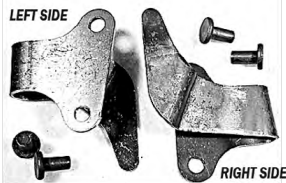

4114479A.....41
Holds door fully open. Kit for left & right upper hinge 10.450 -0.3 ..... **$25.00 PR** ⚠