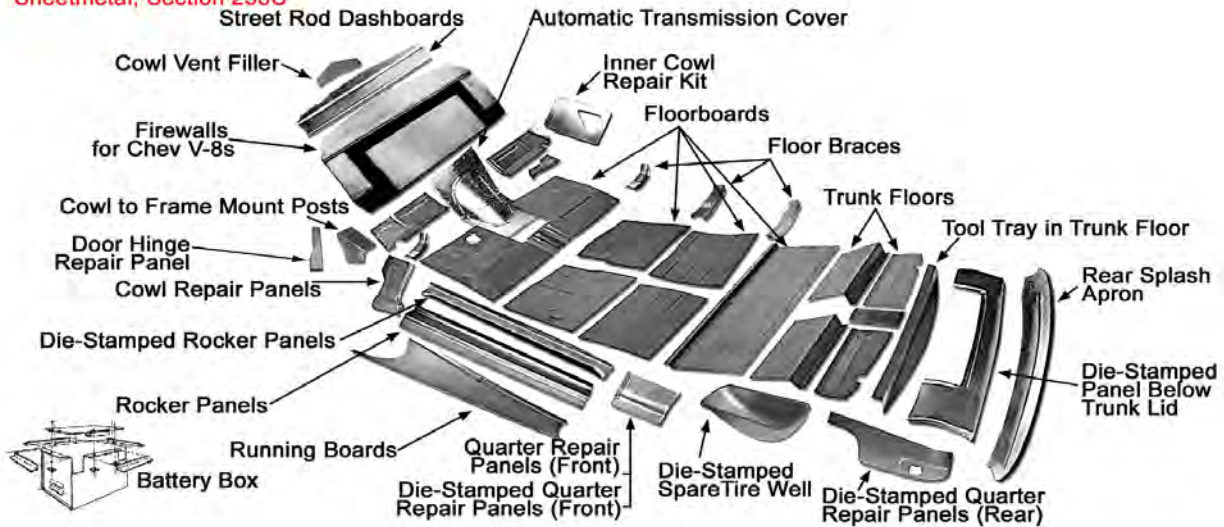

Sheetmetal, Section 295C

ILLUSTRATION INDEX BY SECTION

Body Mountings 294C
Brakes 180C
Chassis . . . . . TOC
Clutch 140C
Column Shifter 150C
Convertible 510C
Crankshaft, Camshaft & Oil Pan 20C
Dash 380C
Door, Latches, Parts 380C
Electrical . . . . . TOC
Engine & Engine Mounts 20C
Exhaust System 130C
Exterior Body & Glass . . . . . TOC
Front Axle 210C
Front End 235C
Glass Rubber 420C
Grille & Front End 200C
Interior . . . . . TOC
Model Serial Identification 5C
Moulding 294C
Paint Combination Chart 8C
Passenger Body Model Numbers 5C
Propeller Shaft 140C
Rear End Housing 150C
Rear Suspension 210C
Rubber 420C
Rubber & Weatherstrip . . . . . TOC
Sheetmetal . . . . . TOC
Steering Column 190C
Transmission 140C
Trim Combination Chart 8C
Trunk 490C
Two-Tone Color Combination Chart 8C
Window Channel & Rubber 440C
Wipers 370C

ABBREVIATIONS

ACCY . . . . . Accessory
ACT . . . . . Action
AERO . . . . . Fleetline 2-Door
ASSY . . . . . Assembly
BK . . . . . Back
BUS . . . . . Business
CBL . . . . . Cabriolet
COE . . . . . Cab over Engine
COL . . . . . Collect
COMM . . . . . Commercial
CONVERT . . . . . Convertible
CPE . . . . . Coupe
CVT . . . . . Convertible
VETT/VETTE . . . . . Corvette
DLX . . . . . Delux
DR . . . . . Door
DIA . . . . . Diameter
EXC . . . . . Except
FNDR . . . . . Fender
FLINE . . . . . Fleetline
FRGHT . . . . . Freight
FRNT/FTT . . . . . Front
GR . . . . . Gear
GLS . . . . . Glass
HDTP . . . . . Hardtop
HS . . . . . Housing
INCL . . . . . Included
I.D. . . . . Inside Diameter
INST/INSTR . . . . . Instruction
L&R . . . . . Left & Right
LH/LT . . . . . Left Hand
MLDG . . . . . Moulding
MSTR . . . . . Master
NORS . . . . . New Old Replacement
Stock
O.D. . . . . Outside Diameter
ORIG . . . . . Original
ORN . . . . . Ornament

ABBREVIATIONS, CONTINUED

PASS . . . . . Passenger
PNL . . . . . Panel
PG/PGLIDE/P-GLIDE . . . . . Powerglide
PR . . . . . Pair
QTR . . . . . Quarter
RR . . . . . Rear
RH/RT . . . . . Right Hand
SS/S-STEEL . . . . . Stainless Steel
SDL . . . . . Sedan Delivery
WGN . . . . . Wagon
SUSP . . . . . Suspension
TRANS/TRANNY . . . . . Transmission
UPR . . . . . Upper
WGN . . . . . Wagon
W-STRIP . . . . . Weatherstrip
W-SHIELD . . . . . Windshield
YR . . . . . Year

MISCELLANEOUS INFO

Core Charge Info: All core charges are refundable when we receive your rebuildable unit in exchange. Please remove all external parts and brackets.

Part Number Information: Group and part numbers are original GM when applicable so you may refer to a Chev parts book for questions.

Exceptions: Suffix "A"—Part not originally available by itself. Suffix "B"—Not originally available as an assembly. Other suffixes, not originally available by itself or is a modified part.

If you have an addition or correction for this catalog, please give us a call. We want to provide the best possible service for you!

NOTE: Any chemicals will be shipped domestic ground only (Lower 48 states only). No international shipping.