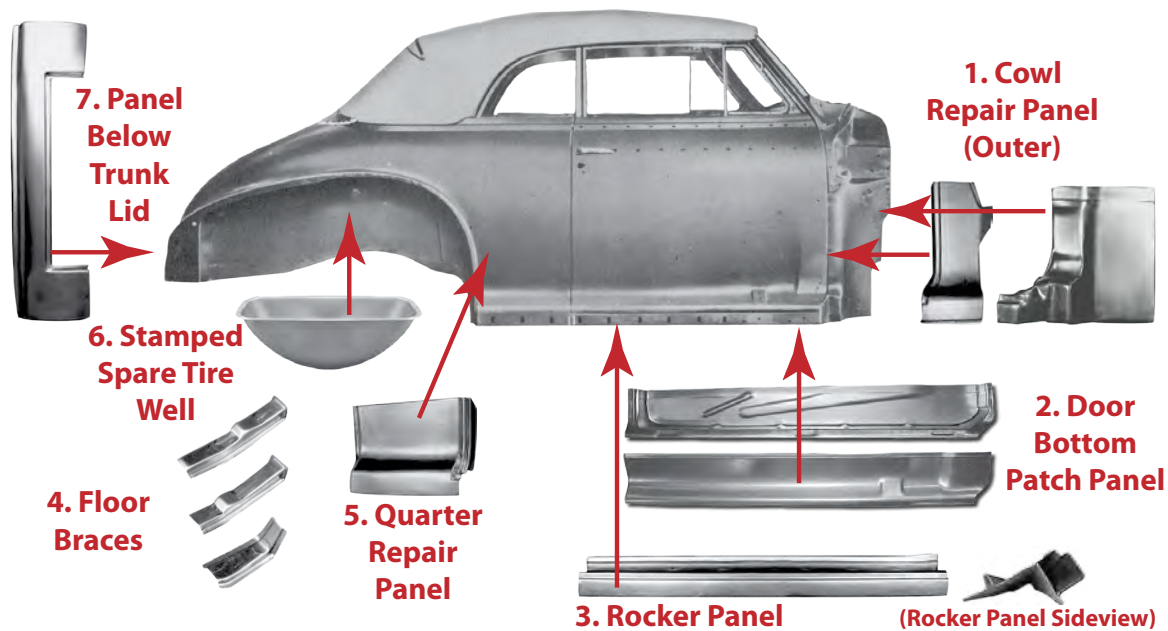

1. Cowl Repair Panel Outer

- **4117500ER** **41**
  Die-stamped. Lower front, right.
  (20-1/2" tall) 12.804 -0.15 ... **$125.00 EA** ⚠
- **4117501EL** **41**
  Die-stamped. Lower front, left. (20-1/2"
  tall) 12.804 -0.15 ..... **$125.00 EA** ⚠
- **4132430ER** **42-48**
  Die-stamped. Lower front, right
  12.804 -0.15 ..... **$125.00 EA** ⚠
- **4132431EL** **42-48**
  Die-stamped. Lower front, left 12.804 -0.15
  ..... **$125.00 EA** ⚠

2. Door Bottom Patch Panel

- **4114390L** **41**
  Die-stamped. Inner & outer. Fits 2-door,
  left (2 pcs). 10.531 -0.15 .. **$194.75 SET**
  ⚠
- **4114390R** **41**
  Die-stamped. Inner & outer. Fits 2-door,
  right (2 pcs). 10.531 -0.15 . **$194.75 SET**
  ⚠
- **4114390AE** **41-48**
  Die-stamped. Repair panel, right. Inner &
  outer. Aerosedan only. 10.351 -0.15 ....
  $194.75 SET ⚠
- **4114390BE** **41-48**
  Die-stamped. Repair panel, left. Inner &
  outer. Aerosedan only. 10.351 -0.15 ....
  $194.75 SET ⚠
- **4114390CL** **42-48**
  Die-stamped. Inner & outer. Fits Coupe or
  2-door, left (2 pcs). 10.531 -0.15 .....
  $194.75 SET ⚠
- **4114390CR** **42-48**
  Die-stamped. Inner & outer. Fits Coupe or
  2-door, right (2 pcs). 10.531 -0.15 .....
  $194.75 SET ⚠

3. Rocker Panel Assembly With Floor Braces

- **4148903A** **41-48**
  Die-stamped. Kit w/ 3 braces (left).
  2-door. 12.934 -0.15 ... **$319.00 SET** ⚠
- **4148903B** **41-48**
  Die-stamped. Kit w/ 3 braces (right).
  2-door. 12.934 -0.15 ... **$319.00 SET** ⚠
- **4148903C** **41-48**
  Die-stamped. Kit w/ 3 braces (left)
  4-door. 12.934 -0.15 ... **$397.00 SET** ⚠
- **4148903D** **41-48**
  Die-stamped. Kit w/ 3 braces (right)
  4-door. 12.934 -0.15 ... **$397.00 SET** ⚠

Rocker Panel Extension

- **4148903** **41-48**
  Die-stamped. Rear extension with top sill.
  Fits 4-door, right or left. 12.934 -0.15 ...
  $92.00 EA ⚠

4. Floor Braces

- **4132417FL** **41-48**
  Die-stamped. Front, left. 12.980 -0.15 ...
  $83.00 EA ⚠
- **4132417FR** **41-48**
  Die-stamped. Front, right. 12.980 -0.15 .
  $83.00 EA ⚠
- **4132417M** **41-48**
  Die-stamped. Center (left or right).
  12.980 -0.15 ..... **$82.75 EA** ⚠
- **4132417R** **41-48**
  Die-stamped. Rear (left or right).
  12.980 -0.15 ..... **$83.00 EA** ⚠

5. Quarter Repair Panel

- **4550592ER** **41-48**
  Die-stamped. Right. 12.944 -0.15 .....
  $125.00 EA ⚠
- **4550593EL** **41-48**
  Die-stamped. Left. 12.944 -0.15 .....
  $125.00 EA ⚠
- **4550595EL** **41-48**
  Die-stamped. Aero, left. 12.944 -0.15 ...
  $125.00 EA ⚠
- **4550596ER** **41-48**
  Die-stamped. Aero, right. 12.944 -0.15 ..
  $125.00 EA ⚠

6. Spare Tire Well

- **4562195** **41-54**
  Die-stamped. Replacement. 12.981 -0.15
  ..... **$150.25 EA** ⚠

7. Panel Below Trunk Lid

- **4146802A** **41-48**
  Die-stamped. Except Sedan Delivery
  12.966 -0.15 ..... **$309.50 EA** ⚠

Chemicals shipped domestic ground only (Lower 48 states only). No international shipping.

Phone: (360) 816-0211 • (800) 999-CHEV (2438) • www.chevsofthe40s.com