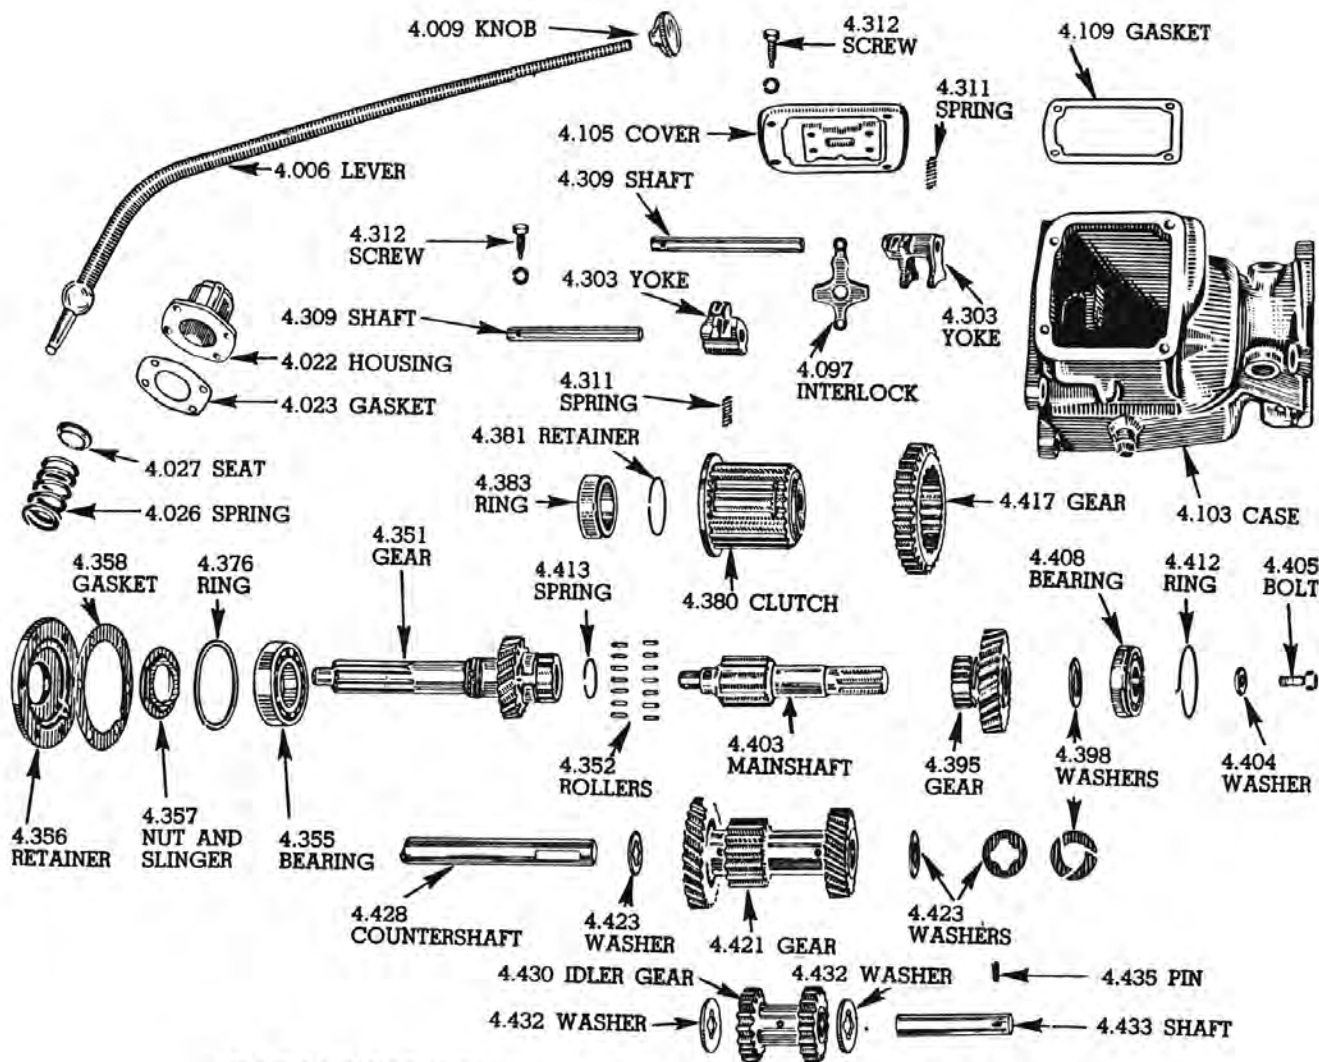

1937-47 SYNCHRO-MESH TRANSMISSION (CENTER GEARSHIFT)