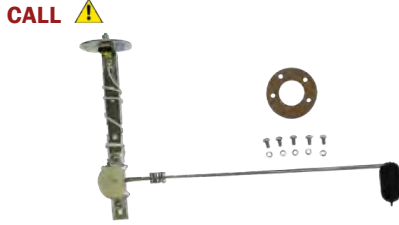

Section 120C: Fuel System, Gas Tanks, Gas Tank Sending Units, Fuel Pumps, Carburetors, Air Cleaners & Intake Manifolds

Gas Tank Sending Unit

1518225K **41-54**
With gasket and screws. Correct ohms for Chevy gauges. 6v or 12v passenger cars (exc. SDL & WGN). Note: FOR K SERIES TANKS STEEL 18 GAL. 3.107-0.15

1516250 ..... **ALL**
W/ screws, gasket & instructions, correct ohms (0-30) for early GM gauges, up to 1964 (6v or 12v). Adjustable float (plastic) height. 3.107-0.15 ..... **$25.00 EA** ⚠️

Voltage Reducer

1119004 ..... **ALL**
Reducer 12v to 6v. Best for fuel gauge. Hi-Tech w/ constant volts.

2.500-0.15 ..... **$19.00 EA** ⚠️

Air Filter Element

1528725E ..... **ALL**
4 in. replacement for air cleaner assemblies (#1528725S, 1528725L, 1528725ML and 1528725MS). 3.410-0.2

AIR95F ..... **ALL**
Replacement Air Filter For AIR95 3.410-0.15 ..... **$16.75 EA** ⚠️

..... **$8.75 EA** ⚠️

SECTION 120C RESTORATION PARTS

Gas Tank-Steel Original Style

Oversize shipping charges apply on all gas tanks. Please call for rate.

Note: For restoration or hi-tech street rod.