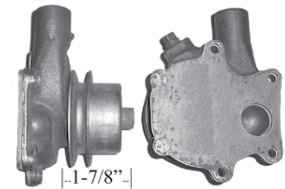

838903 ..... **39-40**
W/ gasket ($150 core). 1.069 -0.2
..... **$186.00 EA** ⚠