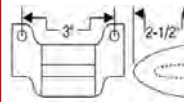

594149.....36-39
To frame (exc FA, FD).
7.535-0.15
$140.00 PR ⚠