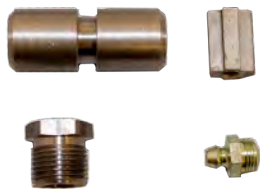

127875A **40-54**
Exc Powerglide
4.626 -0.15 **\$25.00 EA** ⚠️

127875B **40-54**
Powerglide. 4.626 -0.15
\$55.79 EA ⚠️

Master Cylinder Adapter Kit

PGCONV **50-54**
Use this kit to convert a standard master cylinder to work in your powerglide car or keep your standard master cylinder when converting to automatic.. Use with 5453737 40-52 or 5454126 53-54 -0.15
\$55.00 EA ⚠️