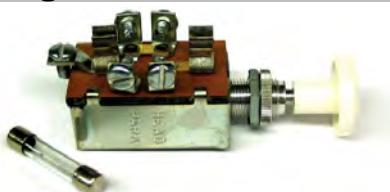

Headlight Switch

1995040 30-39

Replacement 2.485 -0 ..... **$25.00 EA** ⚠