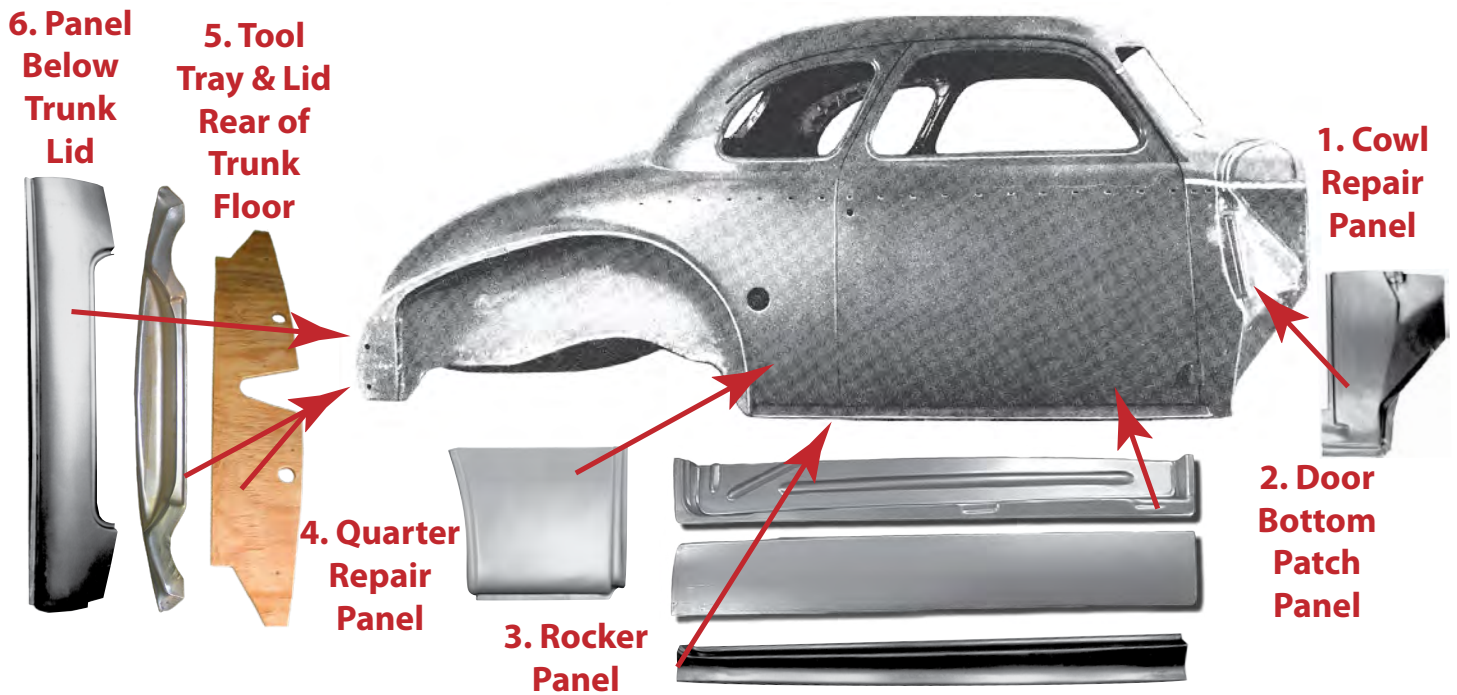

1. Cowl Repair Panel

- **4103067EL** **40**
  Die-stamped. Lower front, left. 12.803 -0.15
  ..... **$125.00 EA** ⚠
- **4103067ER** **40**
  Die-stamped. Lower front, right.
  12.803 -0.15 ..... **$130.50 EA** ⚠

2. Door Bottom Patch Panel

- **4103264CL** **40**
  Die-stamped. Inner & outer. Fits 2-door & coupe, left (2 pcs). 10.531 -0.15
  ..... **$194.75 SET** ⚠
- **4103264CR** **40**
  Die-stamped. Inner & outer. Fits 2-door & coupe, right (2 pcs). 10.531 -0.15
  ..... **$194.75 SET** ⚠

3. Outer Rocker Panel

- **4103091EL** **40**
  Die-stamped. Left 12.934 -0.15
  ..... **$125.00 EA** ⚠
- **4103092ER** **40**
  Die-stamped. Right 12.934 -0.15
  ..... **$125.00 EA** ⚠

4. Quarter Repair Panel

- **4103126** **40**
  Die-stamped. Front of rear, right.
  12.944 -0.15 ..... **$125.00 EA** ⚠
- **4103127** **40**
  Die-stamped. Front of rear, left.
  12.944 -0.15 ..... **$125.00 EA** ⚠

5. Tool Tray Rear of Trunk Floor

- **4103106** **40**
  Die-stamped. Sedan (will fit Coupe w/
  minor adjustments). 12.966 -0.15
  ..... **$280.25 EA** ⚠
- **4111690** **40**
  Lid (wood) for tool tray. Fits Sedan.
  12.540 -0.15 ..... **$46.75 EA** ⚠

6. Panel Below Trunk Lid

- **4103105A** **40**
  Die-stamped. Coupe & Cabriolet.
  12.966 -0.15 ..... **$310.00 EA** ⚠
- **4103105B** **40**
  Die-stamped. Sedan & Sedan Delivery
  12.966 -0.15 ..... **$321.25 EA** ⚠

Illustrations are for example and reference only. They do not indicate that we have all the parts shown.

Oversize shipping charges may apply to some sheetmetal parts. Please call for rate.

WARNING: Cancer and Reproductive Harm —
www.P65Warnings.ca.gov