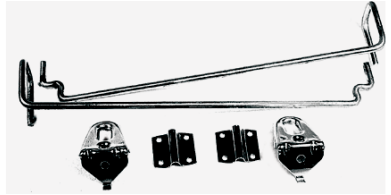

- **3650180** **39**
  W/ hardware. Stainless. 8.012 -0.15
  ..... **$126.50 SET** ⚠