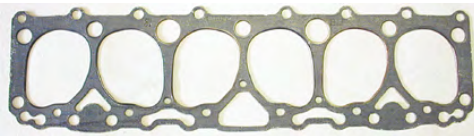

839541 ..... **37-53**
Head 216ci motor. 0.289-0.15 .....
$51.50 EA ⚠