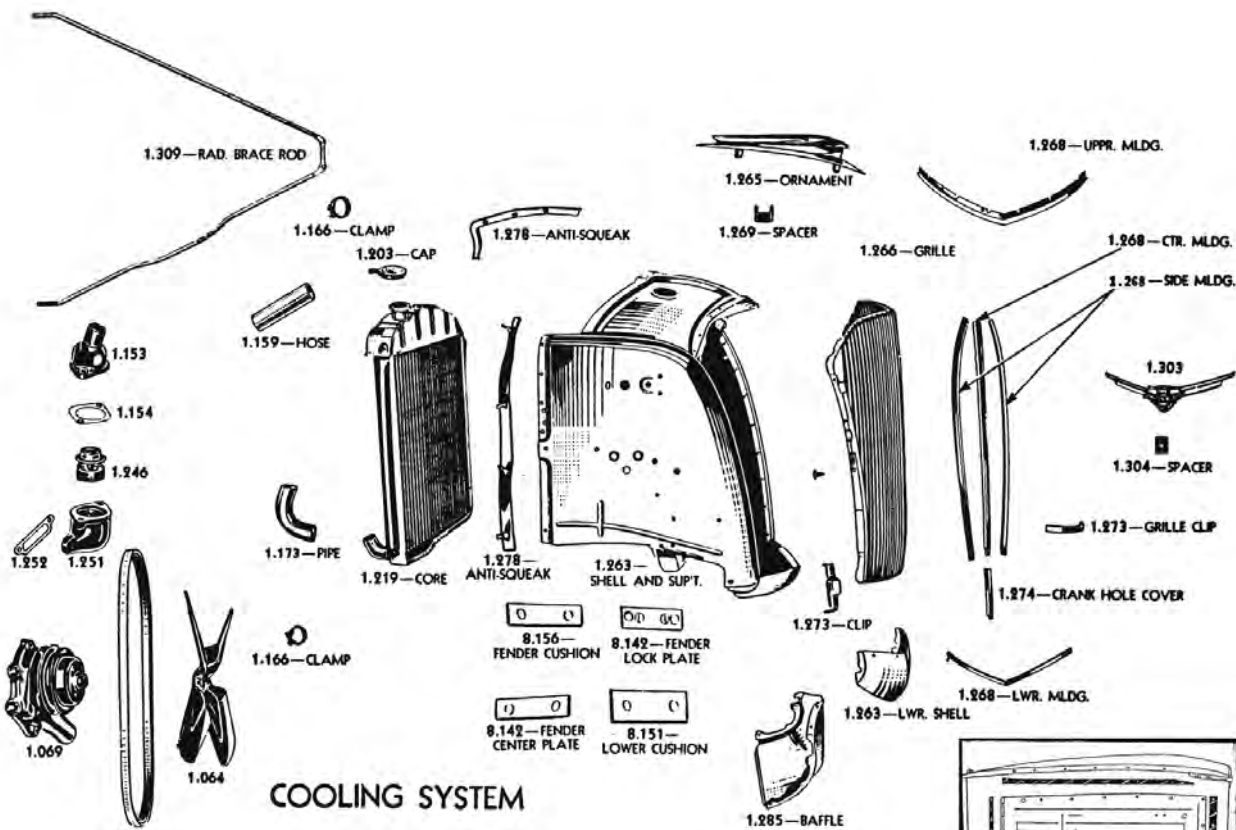

WARNING: Cancer and Reproductive Harm — www.P65Warnings.ca.gov

Chemicals shipped domestic ground only (Lower 48 states only). No international shipping.

Phone: (360) 816-0211 • (800) 999-CHEV (2438) • www.chevsofthe40s.com