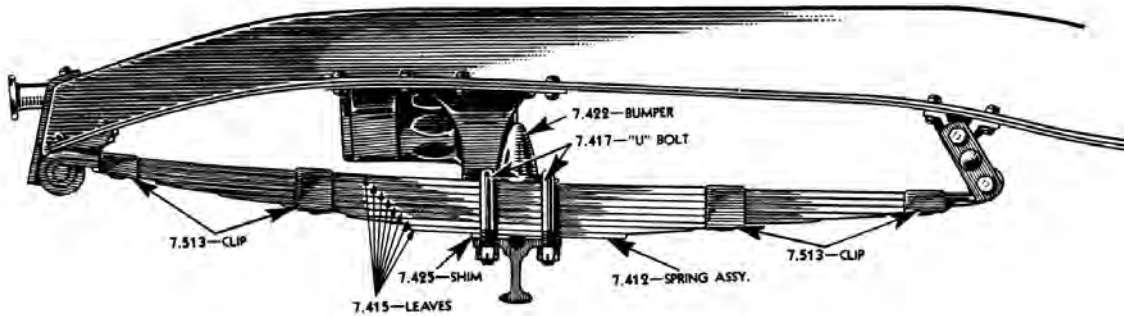

FRONT SPRING AND PARTS