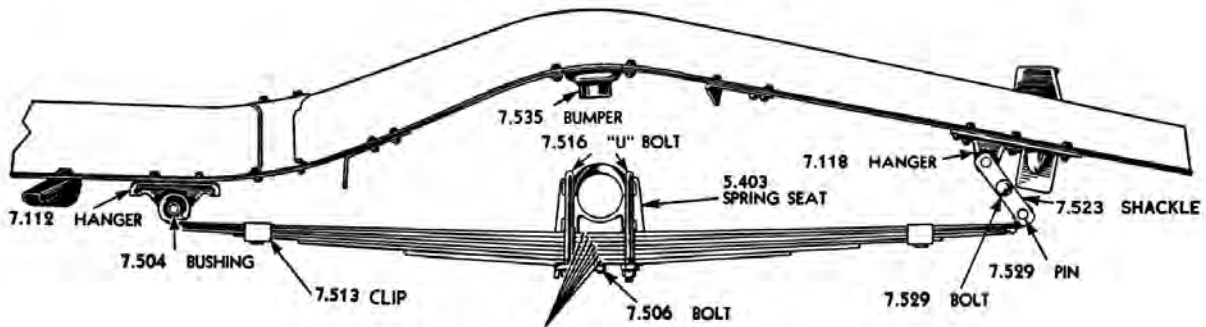

REAR SPRING AND PARTS

210C

WARNING: Cancer and Reproductive Harm —
www.P65Warnings.ca.gov

Chemicals shipped domestic ground only (Lower 48 states only). No international shipping.
Phone: (360) 816-0211 • (800) 999-CHEV (2438) • www.chevsofthe40s.com