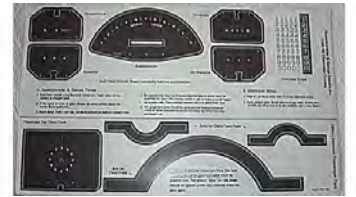

858933A **39**
Instrument gauge. Fits early 39. Brown background w/ green lettering 9.748 -0 ..... **CALL** ⚠