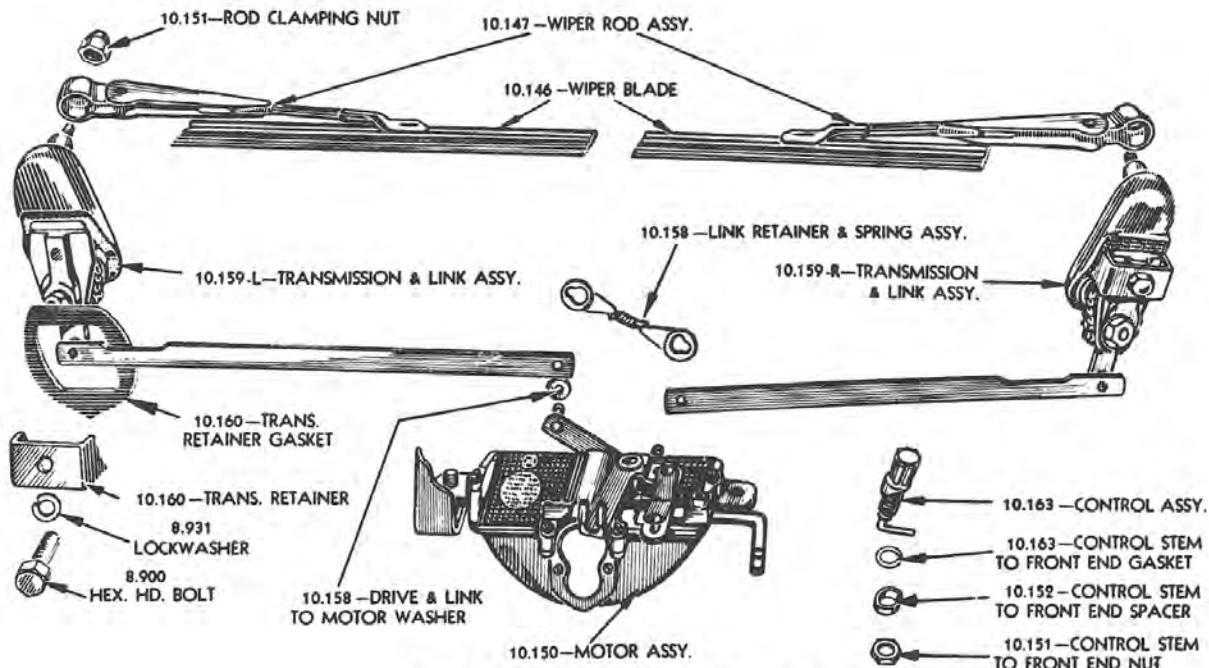

Wiper Knob

- 4089931A** **39**
Rose tan. Original color and quality. 10.164-0.15 **\$14.00 EA** ⚠️

Returns require a return authorization number—call first. • Product pricing & availability subject to change.