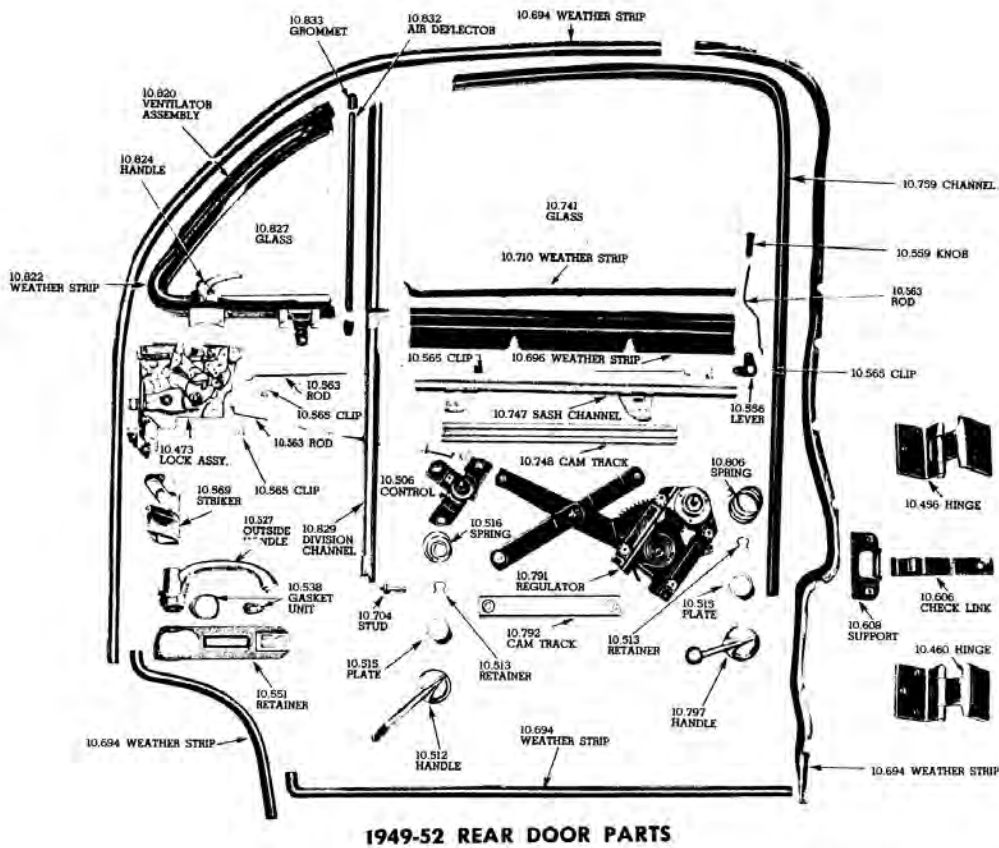

Section 380C: Door Handles, Armrests, Door Latches & Strikers

Returns require a return authorization number—call first. • Product pricing & availability subject to change.

WARNING: Cancer and Reproductive Harm — www.P65Warnings.ca.gov