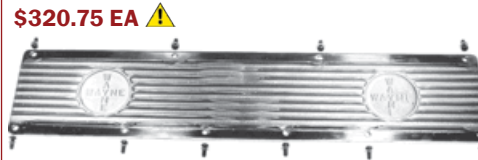

3701541W **50-62**

"Wayne" Finned aluminum side cover. Superb reproduction, fits 235ci-261ci. 0.439 -0 ..... **CALL** ⚠