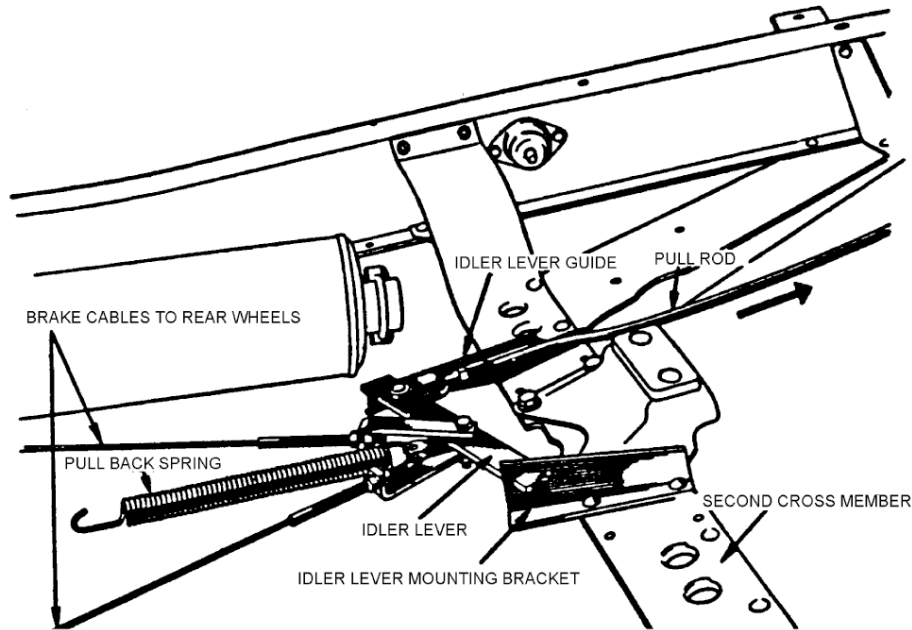

Emergency Brake Linkage

Illustrations are complete assemblies. See text for availability.