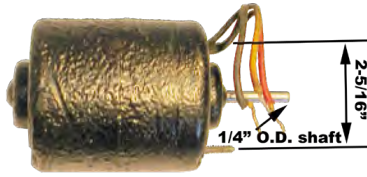

Heater Motor NOS

5047730 ..... **40-48**
Heater Motor 6v exc airflow (5-1/2 in. x 2-7/8 in. diameter) (NOS) 8.855 -0
CALL ⚠️
5047730 ..... **49-54**
Heater motor 6v exc. airflow (5-1/2 in. x 2-7/8 in. diameter) (NOS) 8.855 -0
CALL ⚠️