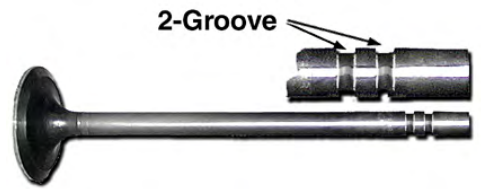

Valve, cont.

- **3688065** **41-53**
  Intake (2 groove) exc 50 & later 235ci. 0.296 -0.15 ..... **$26.59 EA** ⚠
- **3835608** **41-53**
  Exhaust exc 50 & later 235ci (2 groove) 0.297 -0.15 ..... **$15.49 EA** ⚠
- **3835519** **50-52**
  Intake, 235ci only (1 groove). 0.296 -0.3 .....
  $15.50 EA ⚠
- **3683569** **50-62**
  Exhaust, 216 1950-1953, 235 1950-1962 (2 grooves). 0.297 -0.4 .....
  $16.25 EA ⚠
- **3835910** **53-62**
  Intake, 235ci only (2 grooves). 0.296 -0.15 .....
  $17.00 EA ⚠