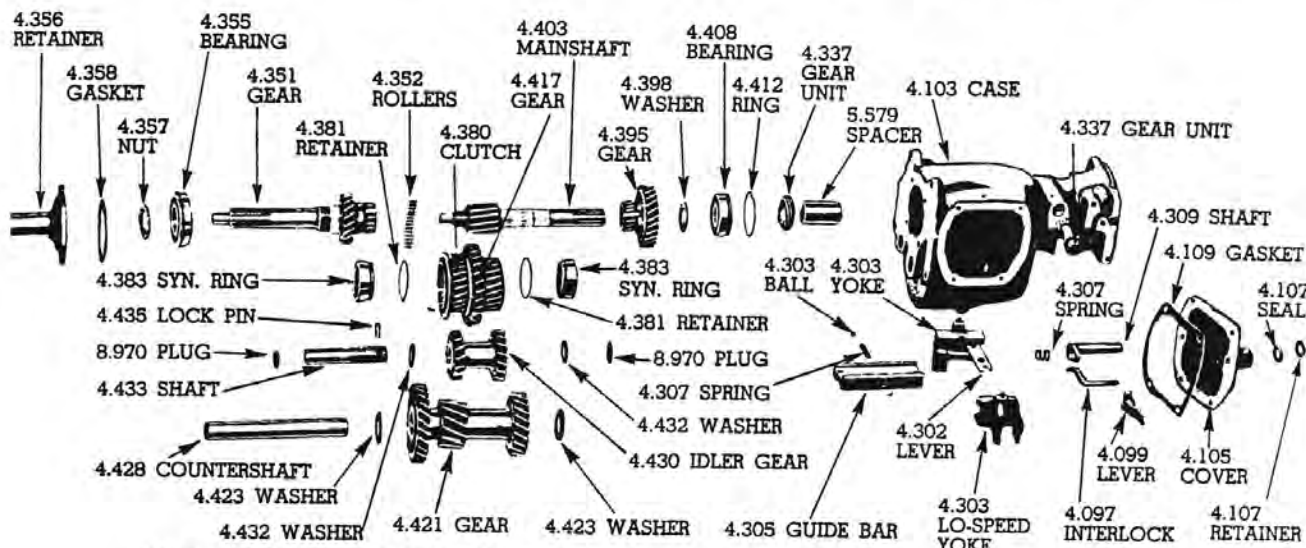

1939-48 PASS. SYNCHRO-MESH TRANSMISSION (STEERING COLUMN GEARSHIFT)

WARNING: Cancer and Reproductive Harm — www.P65Warnings.ca.gov

Chemicals shipped domestic ground only (Lower 48 states only). No international shipping.

Phone: (360) 816-0211 • (800) 999-CHEV (2438) • www.chevsofthe40s.com