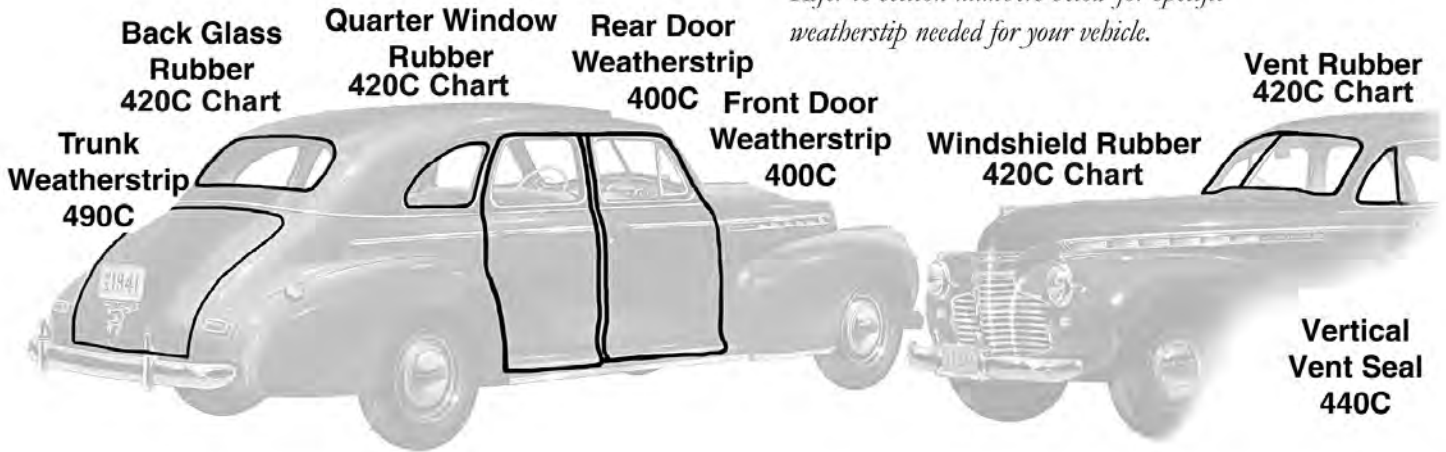

Refer to section numbers below for specific weatherstrip needed for your vehicle.