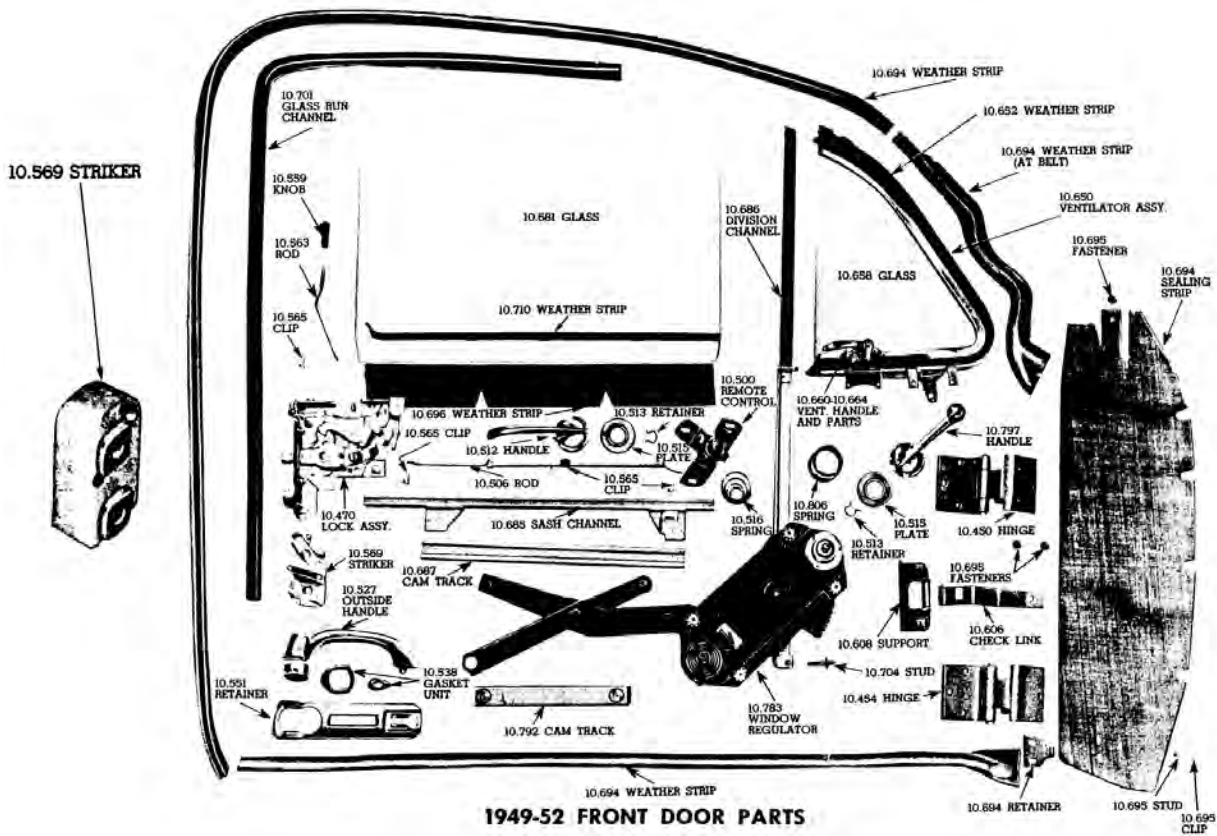

Section 380C: Door Handles, Armrests, Door Latches & Strikers

Returns require a return authorization number—call first. • Product pricing & availability subject to change.

WARNING: Cancer and Reproductive Harm — www.P65Warnings.ca.gov