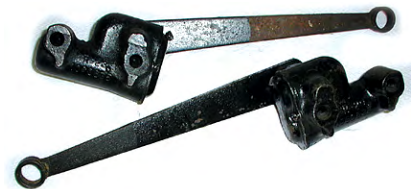

Shocks 1940

5342004 40
KB only, right, 1201E ($50 core).
7.345-0.15 **$175.19 EA** ⚠