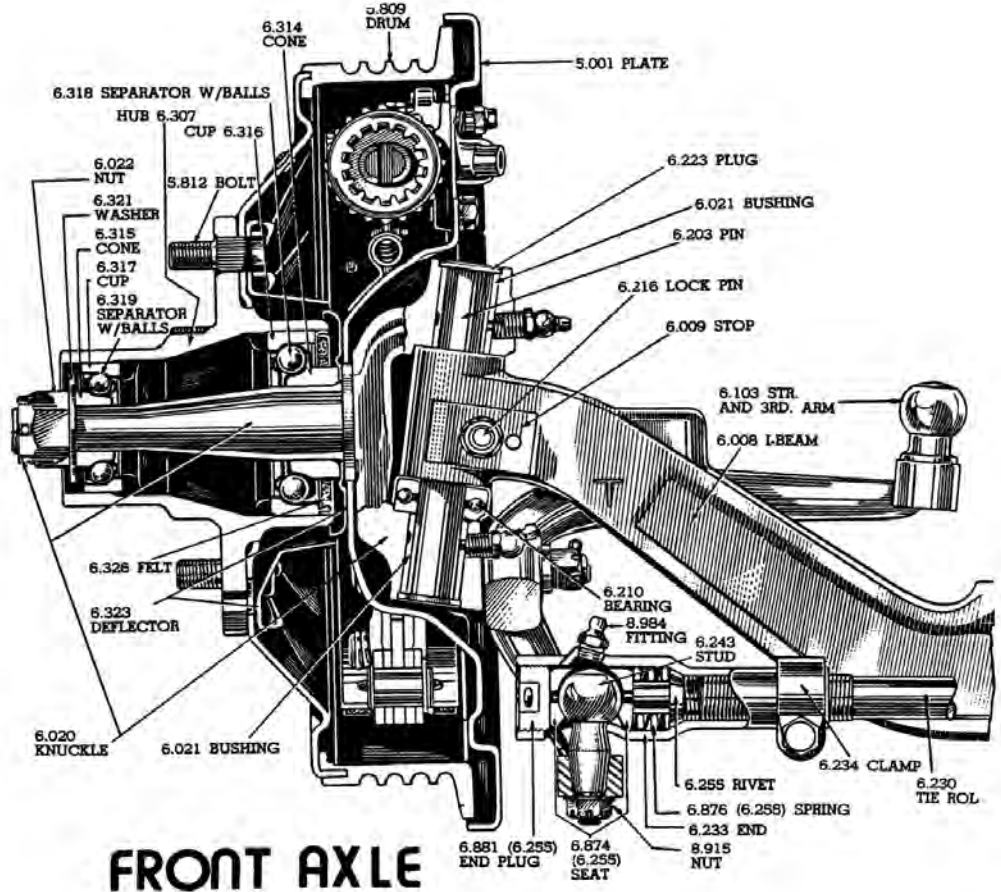

ILLUSTRATIONS ARE COMPLETE ASSEMBLIES

FRONT AXLE