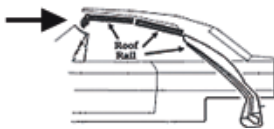

Mirror King Bee, cont.

986305A **37-54**
Right side. 4-1/2in. (40-47 were originally 4in.). Fits 49-54 Sedan Delivery, 48-50 Convertible & Hardtop. 10.185-0.15 .....
$76.25 EA ⚠

Sunvisor

4090488A **37-48**
Bracket for interior visor (windshield frame 1/2). Fits Cabriolet. Requires 2 per visor. 10.219-0.15 .....
$67.50 EA ⚠

4090488 .....**40-50**
Interior visor bracket (visor 1/2 only) Fits Cabriolet & Hardtop. Requires 2 per visor. 10.219-0.15 .....
$60.00 EA ⚠

Header Bow Weatherstrip

4074277 .....**37-38**
Front bow to windshield inner 10.033-0.15 .....
$119.00 PR ⚠

4079765 .....**37-38**
Front bow to windshield, outer right & left, w/ hook end & holes 10.033-0.15 .....
$113.25 PR ⚠

4114973 .....**40-48**
On windshield frame to front bow 14.060-0.4 .....
$26.50 EA ⚠

4114981 .....**40-48**
On front bow to windshield 14.060-0.4 .....
$26.25 EA ⚠

Header Bow Weatherstrip, cont.

4563765 .....**49-52**
On front bow to windshield 14.060-0.15 .....
$55.25 EA ⚠

4566232 .....**49-52**
On windshield frame to front bow 14.060-0.15 .....
$190.50 EA ⚠

4191680 .....**53-54**
On front bow to windshield 14.060-0.15 .....
$47.50 EA ⚠

Roof Rail Weatherstrip

4115232B **35-41**
7 ft strip 10.720-0.15 .....
$38.79 SET ⚠

4132245C **42-48**
Molded roof rail & windshield post, as original. 10.721-0.15 .....
$336.75 SET ⚠

4583685B **49-52**
Molded roof rail (6 pcs). 10.721-0.15 .....
$304.25 SET ⚠

4583685C **49-52**
Molded roof rail-cloth covered (6 pcs) Superior!!! 10.721-0 .....
CALL ⚠

4615003B **53-54**
Molded roof rail & header bow (9 pcs). 14.120-0.15 .....
$367.50 SET ⚠

Windshield Post Weatherstrip

4115230 .....**40-48**
Windshield post to vent frame w/ original cloth cover Cabriolet (also see 4115230B) 10.720-0.15 .....
$56.00 SET ⚠