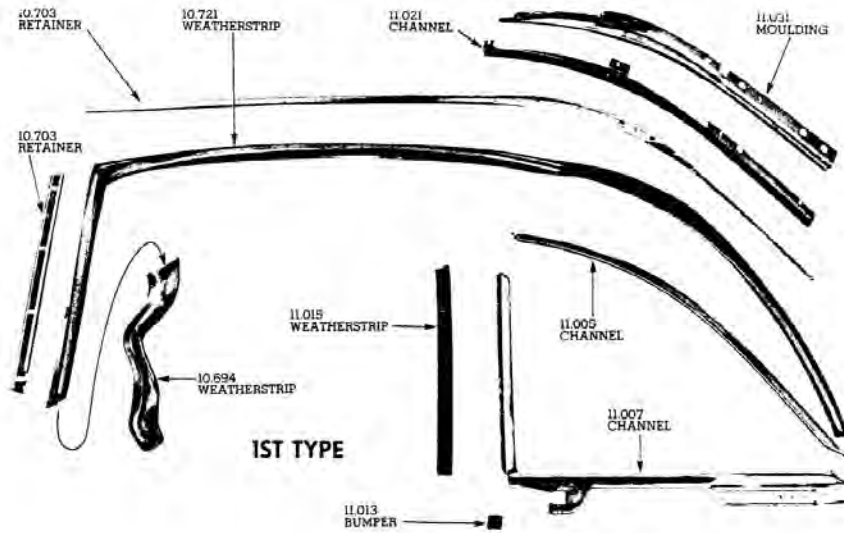

Refer to section numbers below for specific weatherstrip needed for your vehicle.