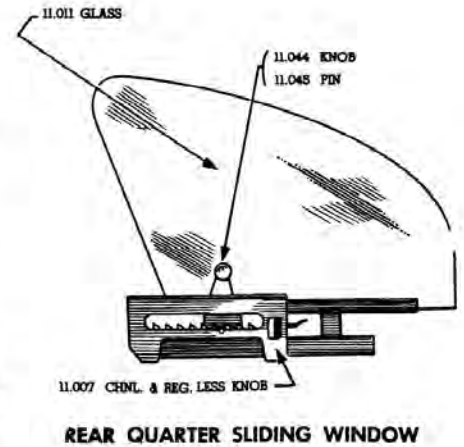

Refer to section numbers below for specific weatherstrip needed for your vehicle.