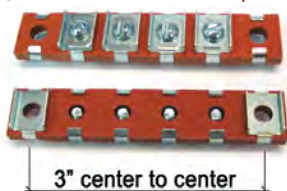

3" center to center

1998756 37-54

(4 terminal) main wiring to headlight & park light pigtailed w/ rivets. Mounting holes: 3" center-to-center. 2.560 -0.15

..... **$28.00 PR** ⚠