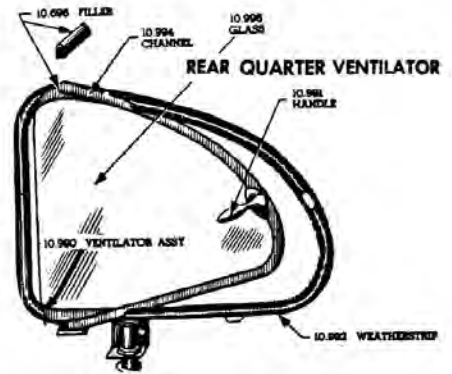

Refer to section numbers below for specific weatherstrip needed for your vehicle.