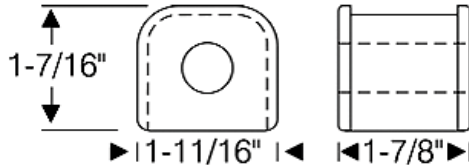

Sway Bar Bushing

350146 ..... **39-40**

Sway bar shaft cars w/ straight axle, use w/ #3501467 7.240 -0

..... **$45.00 PR** ⚠

3501467 ..... **39-40**

Sway bar shaft, straight axle, use 2 sets (2 piece set) 7.240 -0.15

..... **$17.50 SET** ⚠