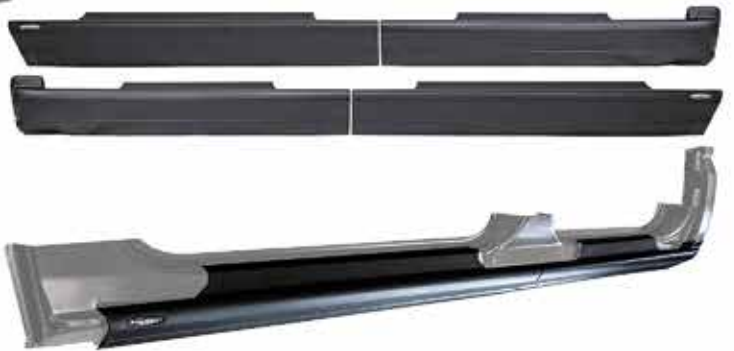

BUSHWACKER

TRAIL ARMOR ROCKER COVERS

Bushwacker Trail Armor Rocker Covers protect your rockers from the nicks, scratches, and dings that come with using your vehicle for what it's made for, and cover up rust or previous damage. Protect your truck from anything you can throw at it while on the trail. All while adding personal style and showing it off wherever you go. Every Bushwacker Trail Armor Rocker Cover is CAD-engineered for a perfect fit. They come with an OE matte black textured finish and 100% UV protection, and are backed by a Limited Lifetime Warranty. Protect your rockers, cover up unsightly rust, and personalize your truck with Bushwacker Trail Armor Rocker Covers.

ROCKER COVERS
$199.99
PAIR

Chevrolet/GMC	Part #
14-18 Silv/Sierra Crew Cab.....	B14065
07-13 Silv/Sierra Crew Cab.....	B14073
07-13 Silv/Sierra Extended Cab.....	B14079
99-06 Silv/Sierra Crew Cab.....	B14067
99-06 Silv/Sierra Extended Cab.....	B14068
Ford	
15-18 F150 Super Crew.....	B14066
99-16 F250/F350 Crew Cab.....	B14063
Dodge	
09-18 Ram Crew Cab.....	B14064
Jeep	
07-16 Wrangler 2-Door.....	B14011
07-16 Wrangler 4-Door.....	B14012

More Applications Coming!
Call For More Details On Availability!

BEFORE