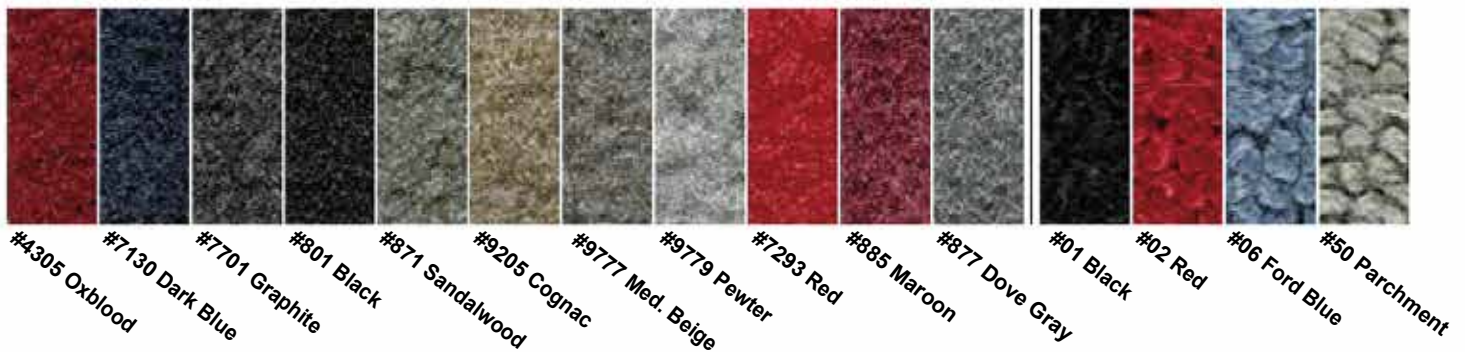

CUTPILE COLORS

LOOP COLORS

HUNDREDS MORE CUSTOM AND ORIGINAL EQUIPMENT COLORS AVAILABLE - CALL FOR MORE INFORMATION!

VINYL FLOORING

- Great alternative to carpet for rugged, dirty environments.
- Easy to clean and virtually maintenance-free.
- Moldable Vinyl is a material called Vinyl Alloy. It is a proprietary blend of Vinyl, Elastomers, and Fillers, which produces a tough calendared flooring surface.
- Vinyl is 99mil (+/- .005mil) thick and weighs .65-.76 pounds per square foot.
- Vinyl is an alternative material available for most Trucks, Jeeps, SUVs, Vans, and a limited number of Cars.
- Vinyl width is 76 inches - 80 inches depending on the color.
- Requires cutting / fitting. Not a 'drop-in' product. Call for information.
- Please call for pricing.