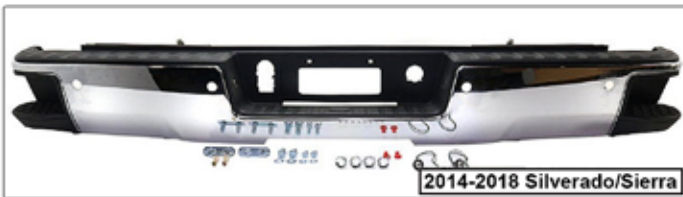

BROWNS FACTORY STYLE REAR BUMPER ASSEMBLIES