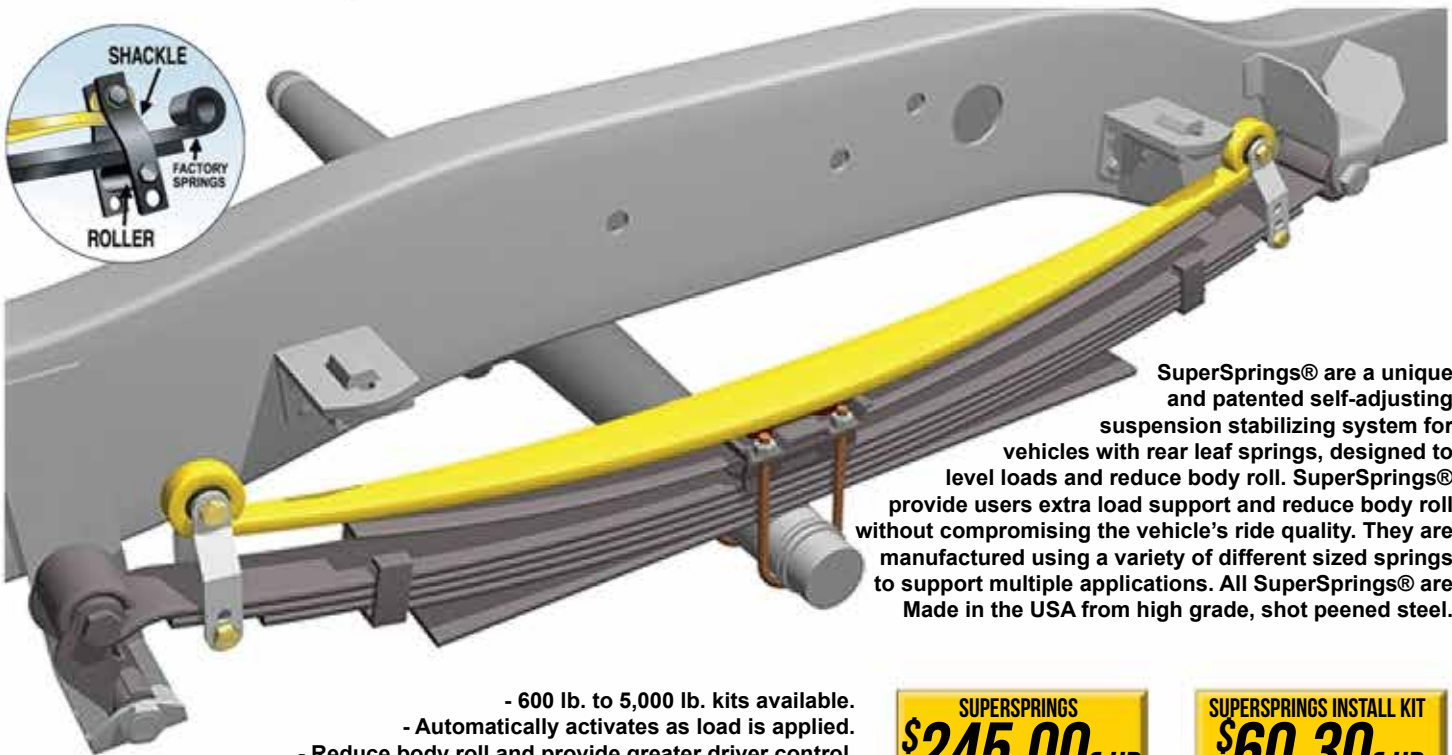

SuperSprings®
International, Inc.

SUPERSPRINGS LOAD ASSIST SPRINGS

SuperSprings® are a unique and patented self-adjusting suspension stabilizing system for vehicles with rear leaf springs, designed to level loads and reduce body roll. SuperSprings® provide users extra load support and reduce body roll without compromising the vehicle's ride quality. They are manufactured using a variety of different sized springs to support multiple applications. All SuperSprings® are Made in the USA from high grade, shot peened steel.