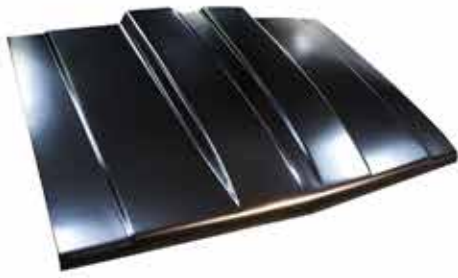

BROWNS ALL STEEL COWL INDUCTION HOODS

81-87 Chevy /GMC Full-Size Truck
AP899-28-1 **$299.90**