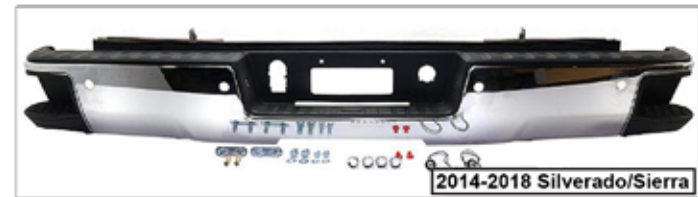

Dodge		Part Number	Price
2009-2018	Ram Dual Exhaust No Sensors Chrome	CH1103118	$ CALL
2009-2018	Ram Dual Exhaust No Sensors Black	CH1103123	CALL
2004-2008	Ram, Chrome	AP331-802	299.90
2002-2003	Ram, Chrome	AP331-800	299.90
1994-2001	Ram, Chrome	AP330-800	299.90
1994-2001	Ram, Paintable	AP330-801	299.90
2005-2011	Dakota, Chrome	AP329A-800	299.90
2005-2011	Dakota, Paintable	AP329A-801	299.90
1997-2004	Dakota, Chrome	AP329-800	299.90
1997-2004	Dakota, Paintable	AP329-801	299.90
Toyota			
2000-2006	Tundra, Chrome	AP8126-800	299.90
Universal			
Full-Size - Fits 73-98 Chevy/GMC, 73-93 Dodge, and 73-96 Ford			
	Full-Size, Chrome	M401100	375.00
	Full-Size, Paintable	M401101	295.00
Mid-Size - Fits 82-93 S10/S15, 82-97 Ranger, 94-97 Mazda			
	Mid-Size, Chrome	M402100	345.00
	Mid-Size, Paintable	M402101	270.00