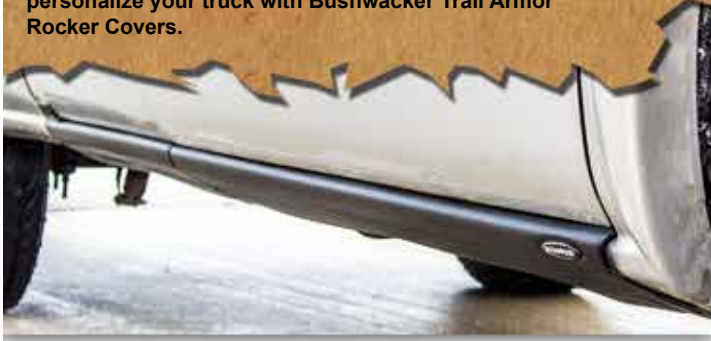

BUSHWACKER

TRAIL ARMOR ROCKER COVERS

Bushwacker Trail Armor Rocker Covers protect your rockers from the nicks, scratches, and dings that come with using your vehicle for what it's made for, and cover up rust or previous damage. Protect your truck from anything you can throw at it while on the trail. All while adding personal style and showing it off wherever you go. Every Bushwacker Trail Armor Rocker Cover is CAD-engineered for a perfect fit. They come with an OE matte black textured finish and 100% UV protection, and are backed by a Limited Lifetime Warranty. Protect your rockers, cover up unsightly rust, and personalize your truck with Bushwacker Trail Armor Rocker Covers.

ROCKER COVERS
$199.99
PAIR

Chevrolet/GMC	Part #
14-18 Silv/Sierra Crew Cab.....	B14065
07-13 Silv/Sierra Crew Cab.....	B14073
07-13 Silv/Sierra Extended Cab.....	B14079
99-06 Silv/Sierra Crew Cab.....	B14067
99-06 Silv/Sierra Extended Cab.....	B14068
Ford	
15-18 F150 Super Crew.....	B14066
99-16 F250/F350 Crew Cab.....	B14063
Dodge	
09-18 Ram Crew Cab.....	B14064
Jeep	
07-16 Wrangler 2-Door.....	B14011
07-16 Wrangler 4-Door.....	B14012

More Applications Coming!
Call For More Details On Availability!

BEFORE