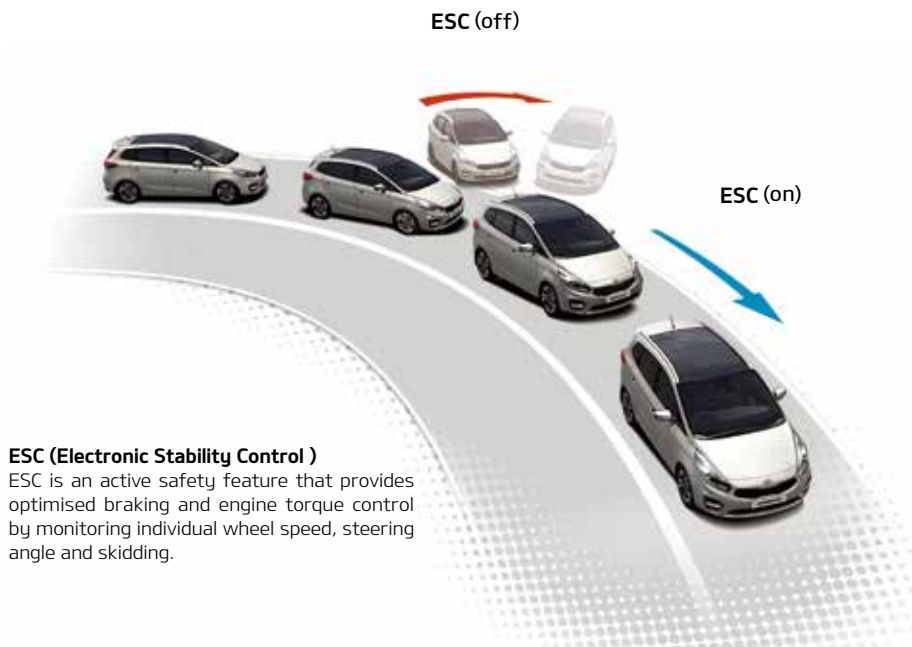

Uncompromised safety for peace of mind

The well-being of you and your family is our top priority, and the new Carens takes occupant protection to a whole new level with innovative technologies rarely seen in the compact MPV segment. Our engineers have conducted countless computer simulations and actual crash tests so that your sole focus can be on enjoying the drive.

ESC (Electronic Stability Control)

ESC is an active safety feature that provides optimised braking and engine torque control by monitoring individual wheel speed, steering angle and skidding.

Safety power windows

All windows feature a mechanism that automatically stops them from closing when an obstruction is detected.