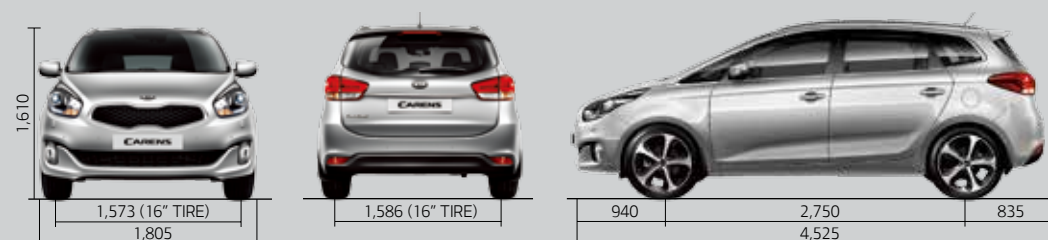

DIMENSIONS (mm)

All information contained herein was based upon the latest available information at the time of printing. Descriptions are believed to be correct, and Kia Motors Corporation makes every effort to ensure accuracy, however accuracy cannot be guaranteed. From time to time, Kia Motors Corporation may need to update or make changes to the vehicle features and other vehicle information reported in this brochure. Some vehicles shown include optional equipment that may not be available in some regions. All video and camera screens shown are simulated. Kia Motors Corporation, by the publication and dissemination of this material, does not create any warranties, either express or implied, to any Kia products. Contact Cycle & Carriage Kia Pte Ltd for the most current information.

© 2018 Kia Motors Corporation. Reproduction of the contents of this material without the permission of Kia Motors Corporation is prohibited.