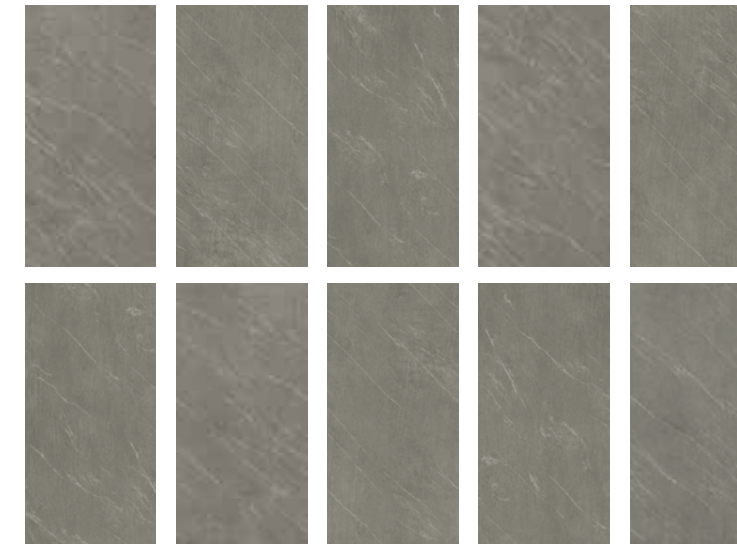

MARVEL STONE CARDOSO ELEGANT PATTERNS*

120 x 240 cm
47 1/4" x 94 1/2"