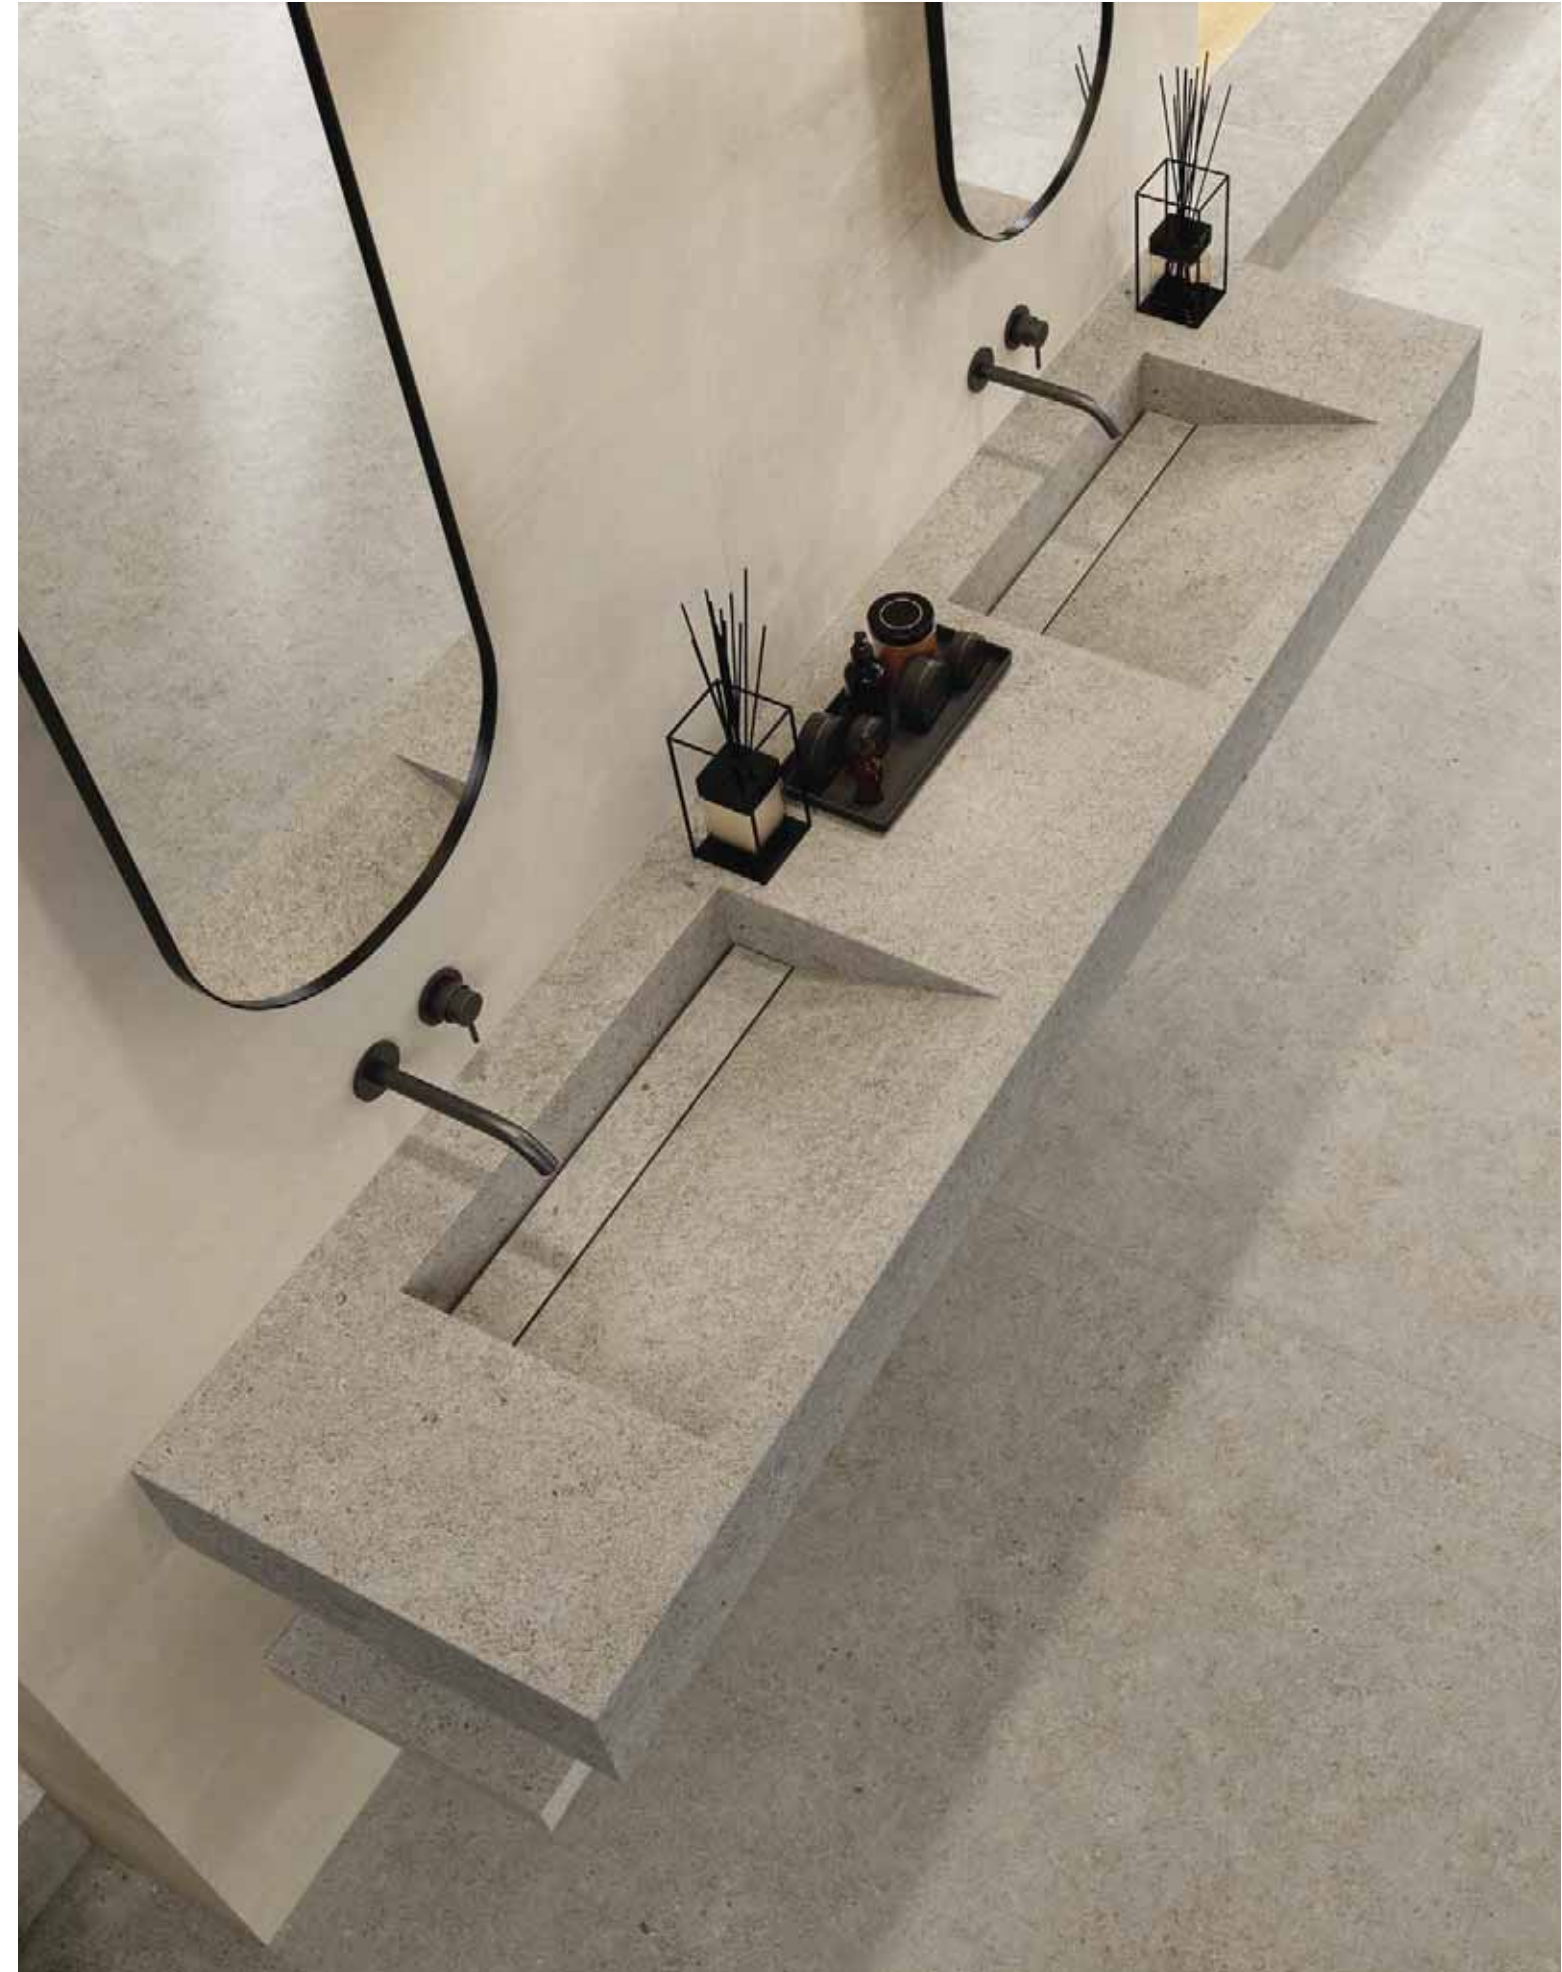

INDEX

A COMPLETE PRODUCT SYSTEM

SURFACE INDEX

OVERVIEW

PRODUCT RANGE

IMAGE GALLERY

MARBLE LOOK
CONCRETE & RESIN LOOK
STONE LOOK
METAL LOOK

PATTERNS

SLABS FOR COUNTERTOPS & FURNITURE

RANGE SUMMARY

TECHNICAL SPECIFICATIONS

WE CARE