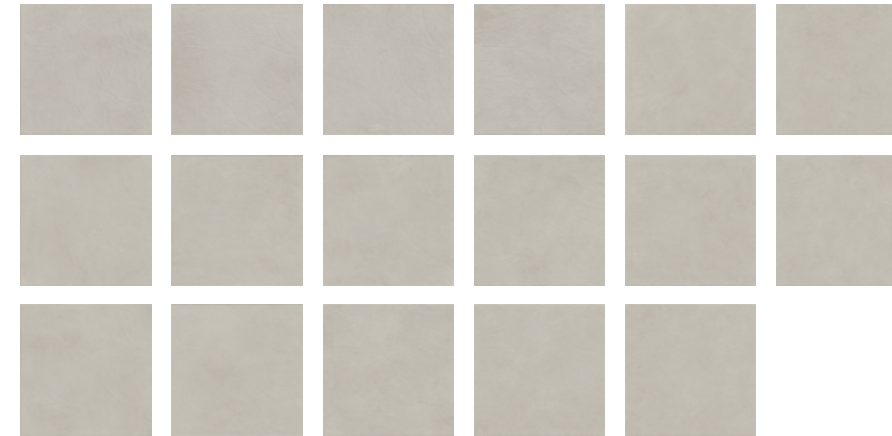

V2 Slight Variation

INDEX

A COMPLETE PRODUCT SYSTEM >

SURFACE INDEX >

OVERVIEW >

PRODUCT RANGE >

IMAGE GALLERY >

PATTERNS >

MARBLE LOOK
CONCRETE&RESIN LOOK
STONE LOOK
METAL LOOK

SLABS FOR COUNTERTOPS & FURNITURE >

RANGE SUMMARY >

TECHNICAL SPECIFICATIONS >

WE CARE >