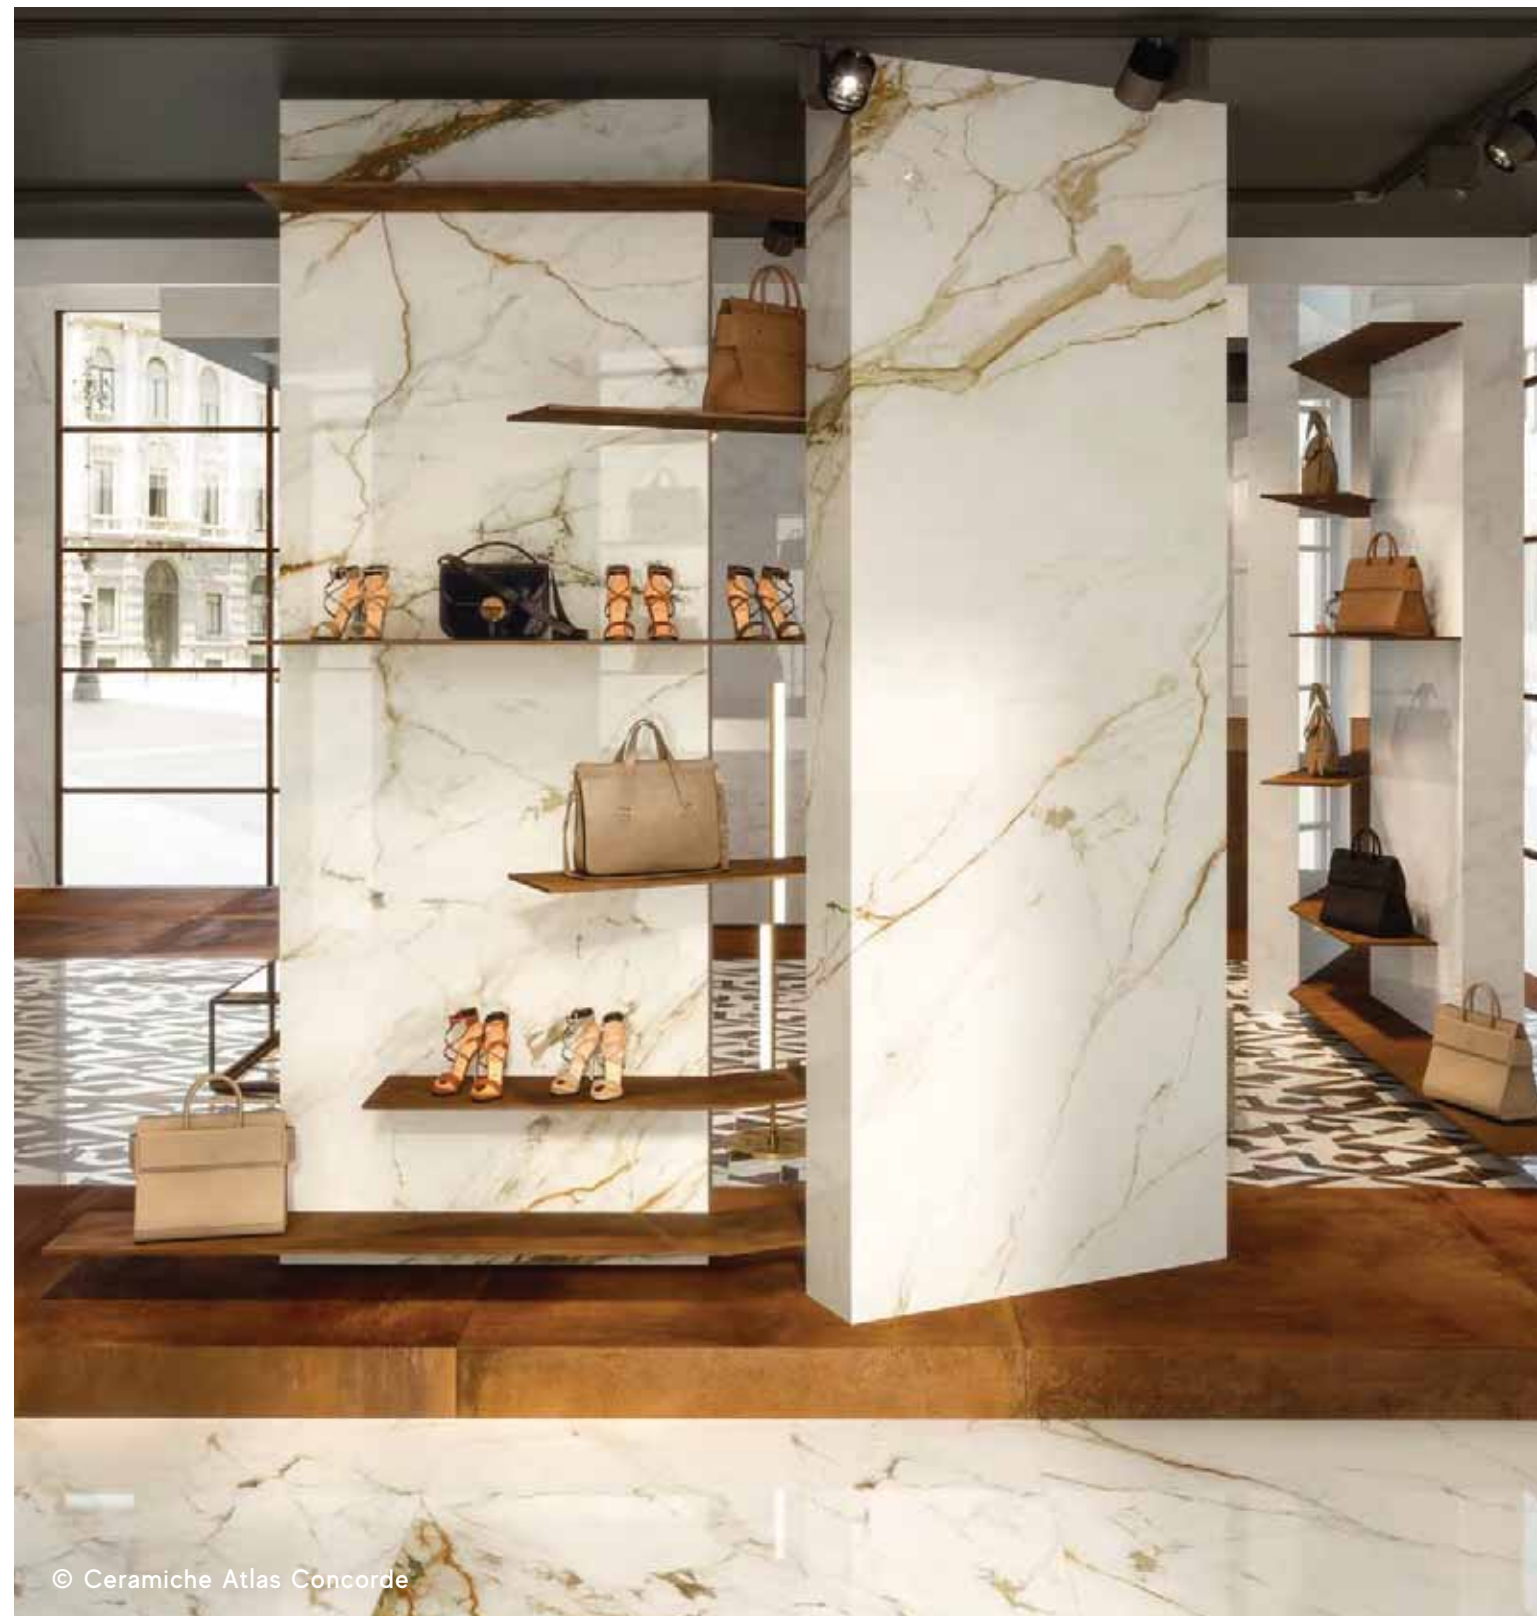

© Ceramiche Atlas Concorde

INDEX

A COMPLETE
PRODUCT
SYSTEM >

SURFACE
INDEX >

OVERVIEW >

PRODUCT
RANGE >

IMAGE
GALLERY >

MARBLE LOOK
CONCRETE & RESIN LOOK
STONE LOOK
METAL LOOK

PATTERNS >

SLABS FOR
COUNTERTOPS &
FURNITURE >

RANGE
SUMMARY >

TECHNICAL
SPECIFICATIONS >

WE CARE >