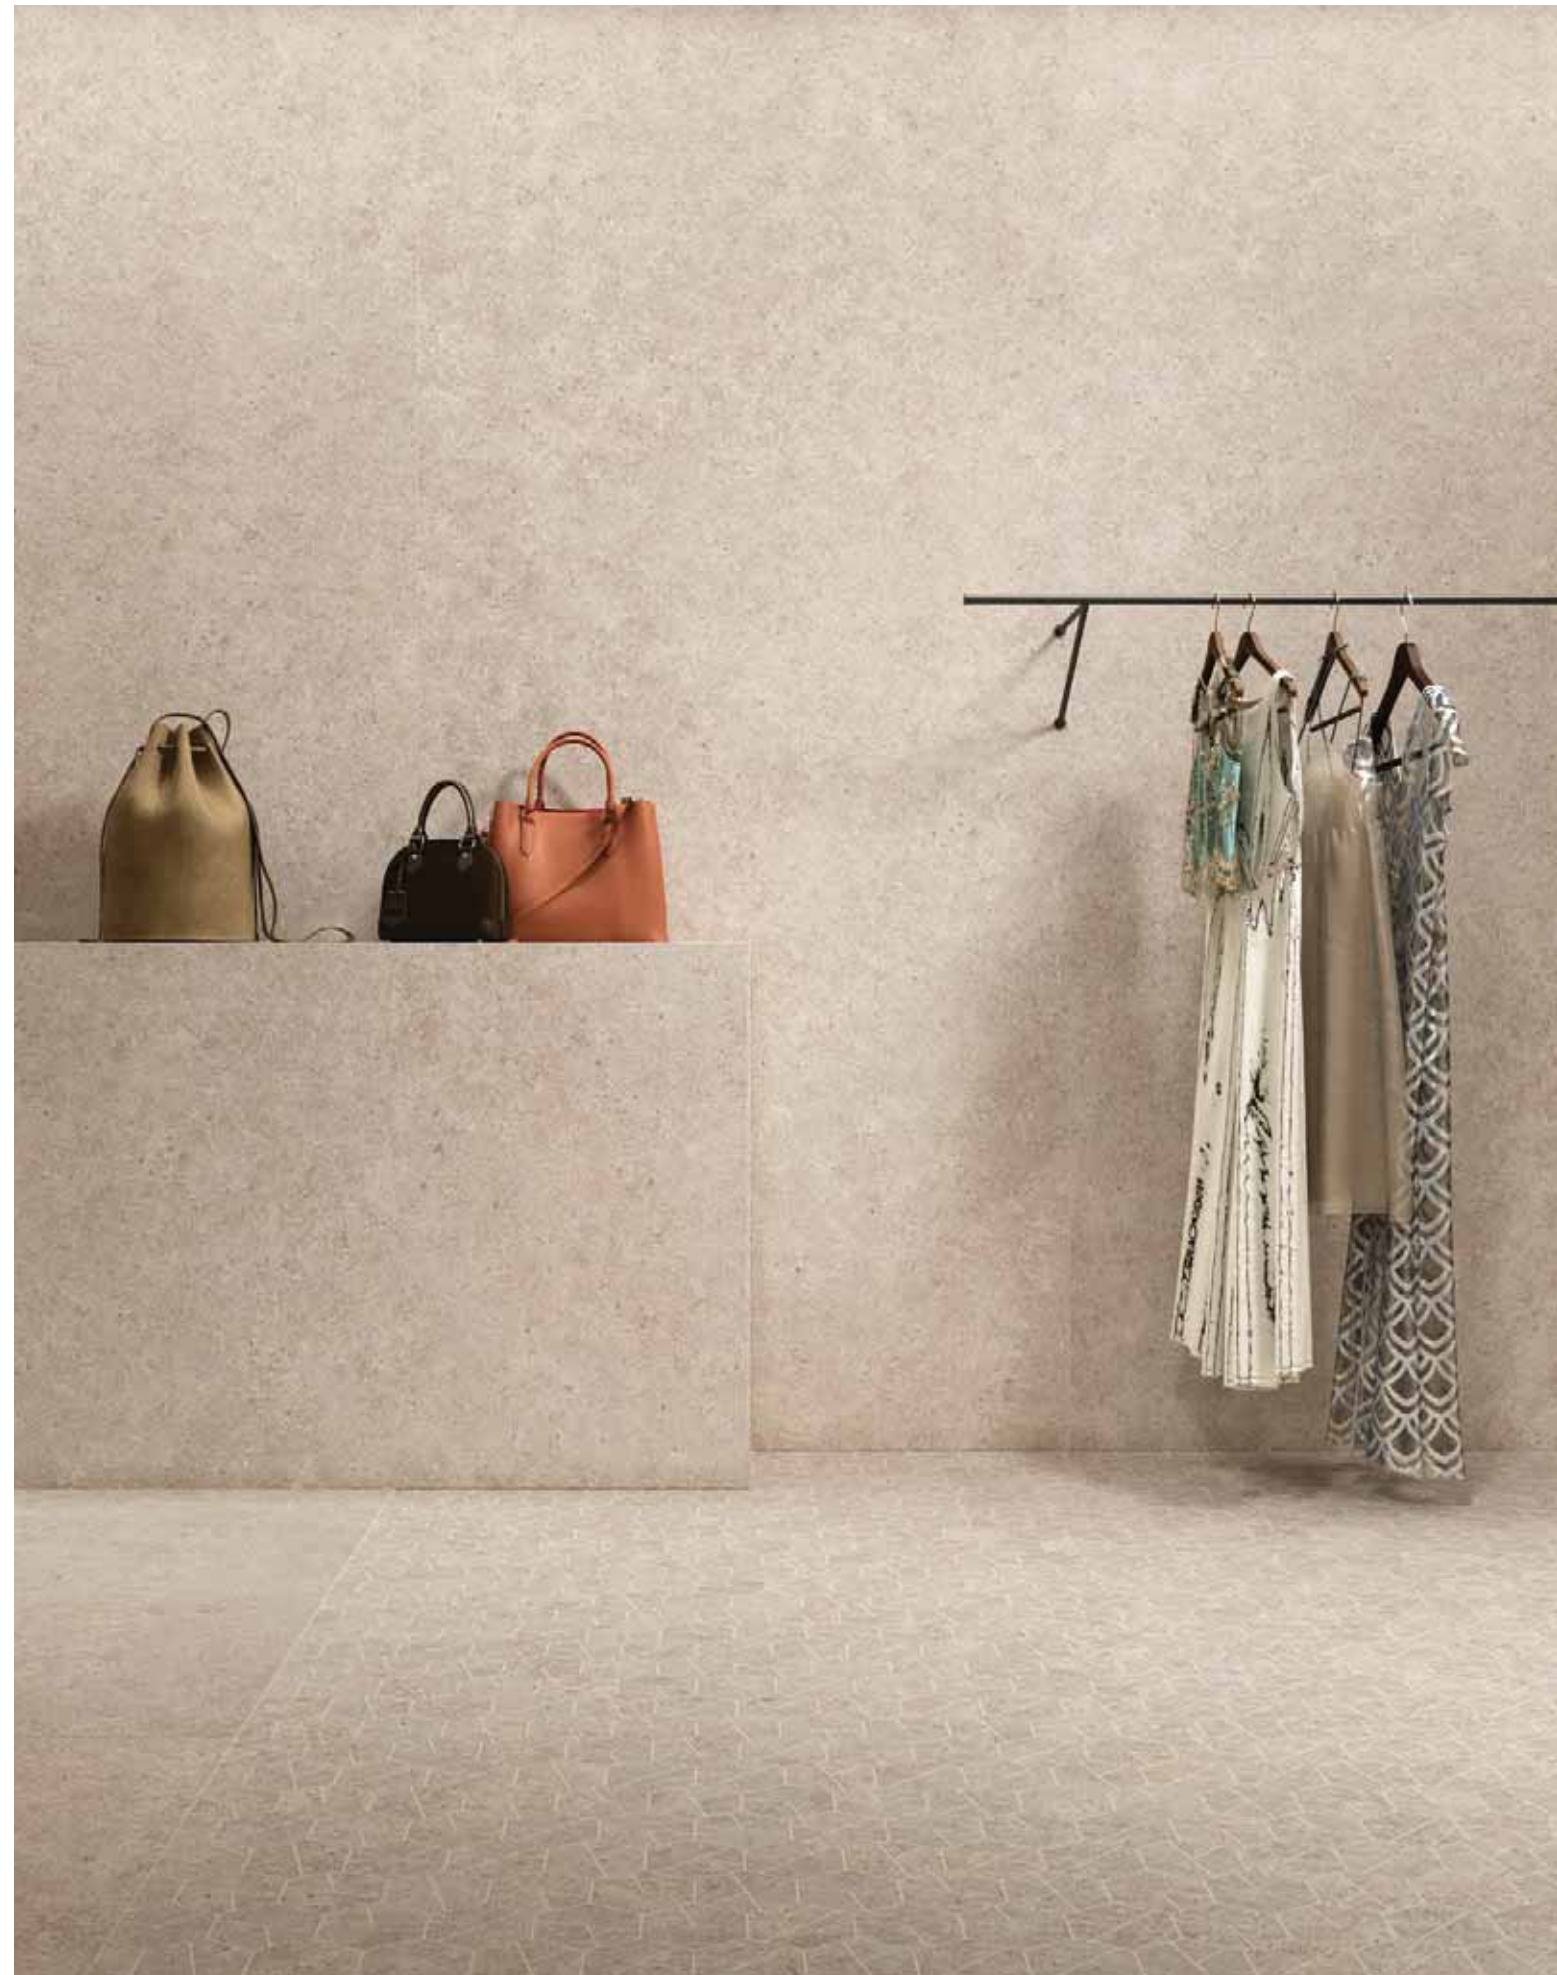

INDEX

A COMPLETE PRODUCT SYSTEM

SURFACE INDEX

OVERVIEW

PRODUCT RANGE

IMAGE GALLERY

MARBLE LOOK
CONCRETE & RESIN LOOK
STONE LOOK
METAL LOOK

PATTERNS

SLABS FOR COUNTERTOPS & FURNITURE

RANGE SUMMARY

TECHNICAL SPECIFICATIONS

WE CARE