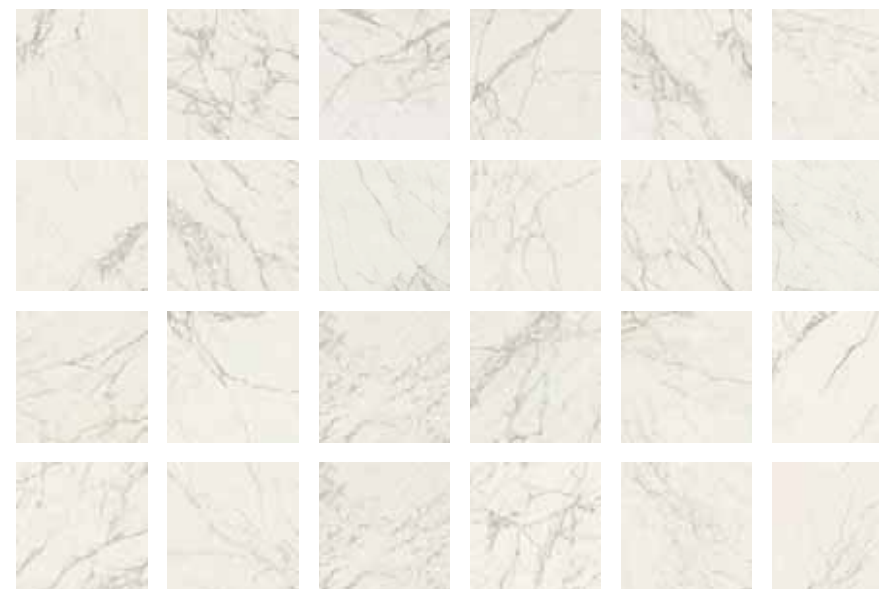

120 x 120 cm
47 1/4" x 47 1/4"