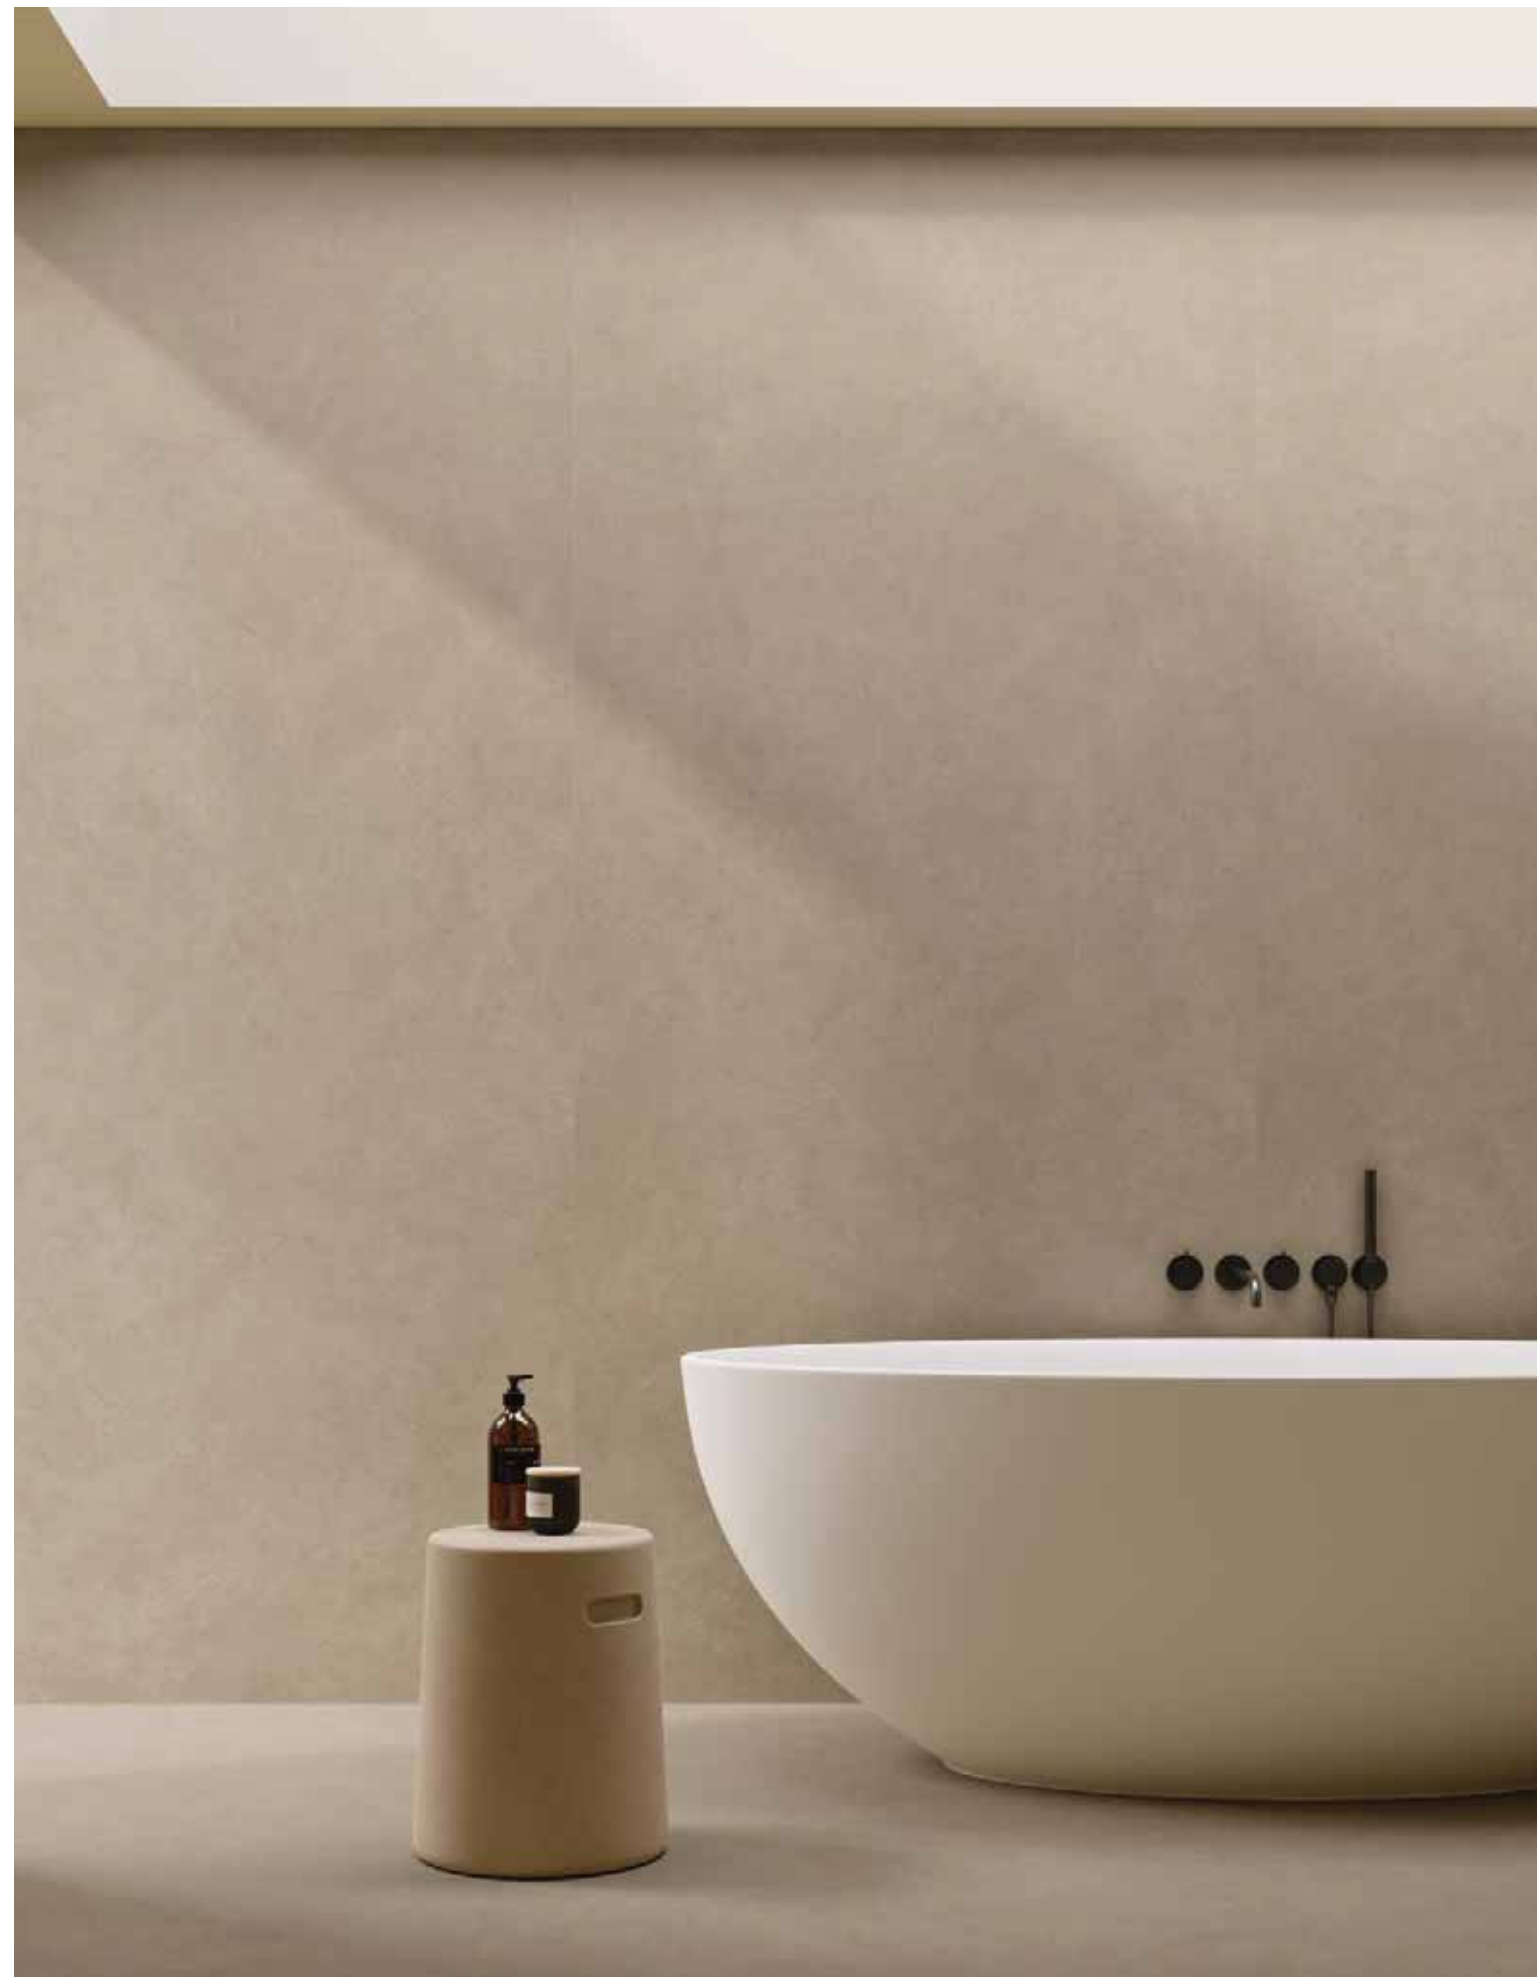

INDEX

A COMPLETE
PRODUCT
SYSTEM

SURFACE
INDEX

OVERVIEW

PRODUCT
RANGE

IMAGE
GALLERY

MARBLE LOOK
CONCRETE & RESIN LOOK
STONE LOOK
METAL LOOK

PATTERNS

SLABS FOR
COUNTERTOPS &
FURNITURE

RANGE
SUMMARY

TECHNICAL
SPECIFICATIONS

WE CARE