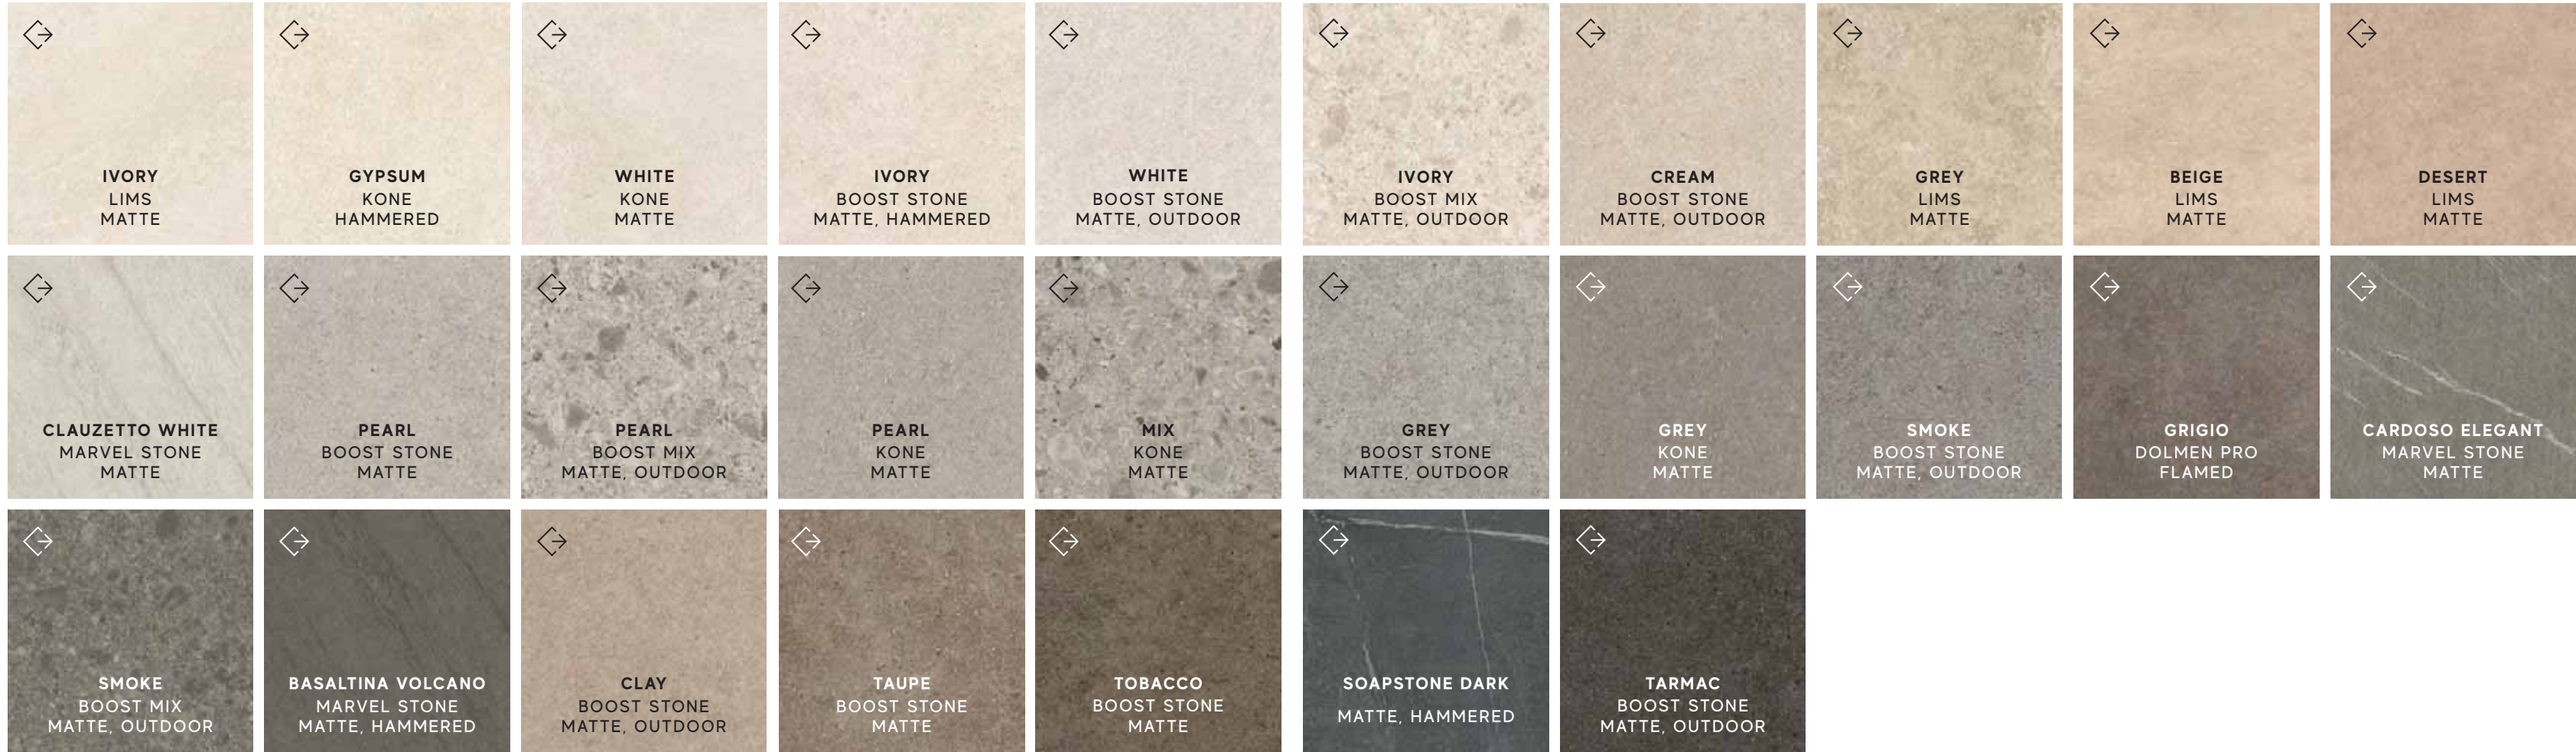

Porcelain Tiles Stone Look

INDEX

A COMPLETE
PRODUCT
SYSTEM

SURFACE
INDEX

MARBLE LOOK
CONCRETE & RESIN LOOK
STONE LOOK
COLOR LOOK & METAL LOOK

OVERVIEW

PRODUCT
RANGE

IMAGE
GALLERY

PATTERNS

SLABS FOR
COUNTERTOPS &
FURNITURE

RANGE
SUMMARY

TECHNICAL
SPECIFICATIONS

WE CARE