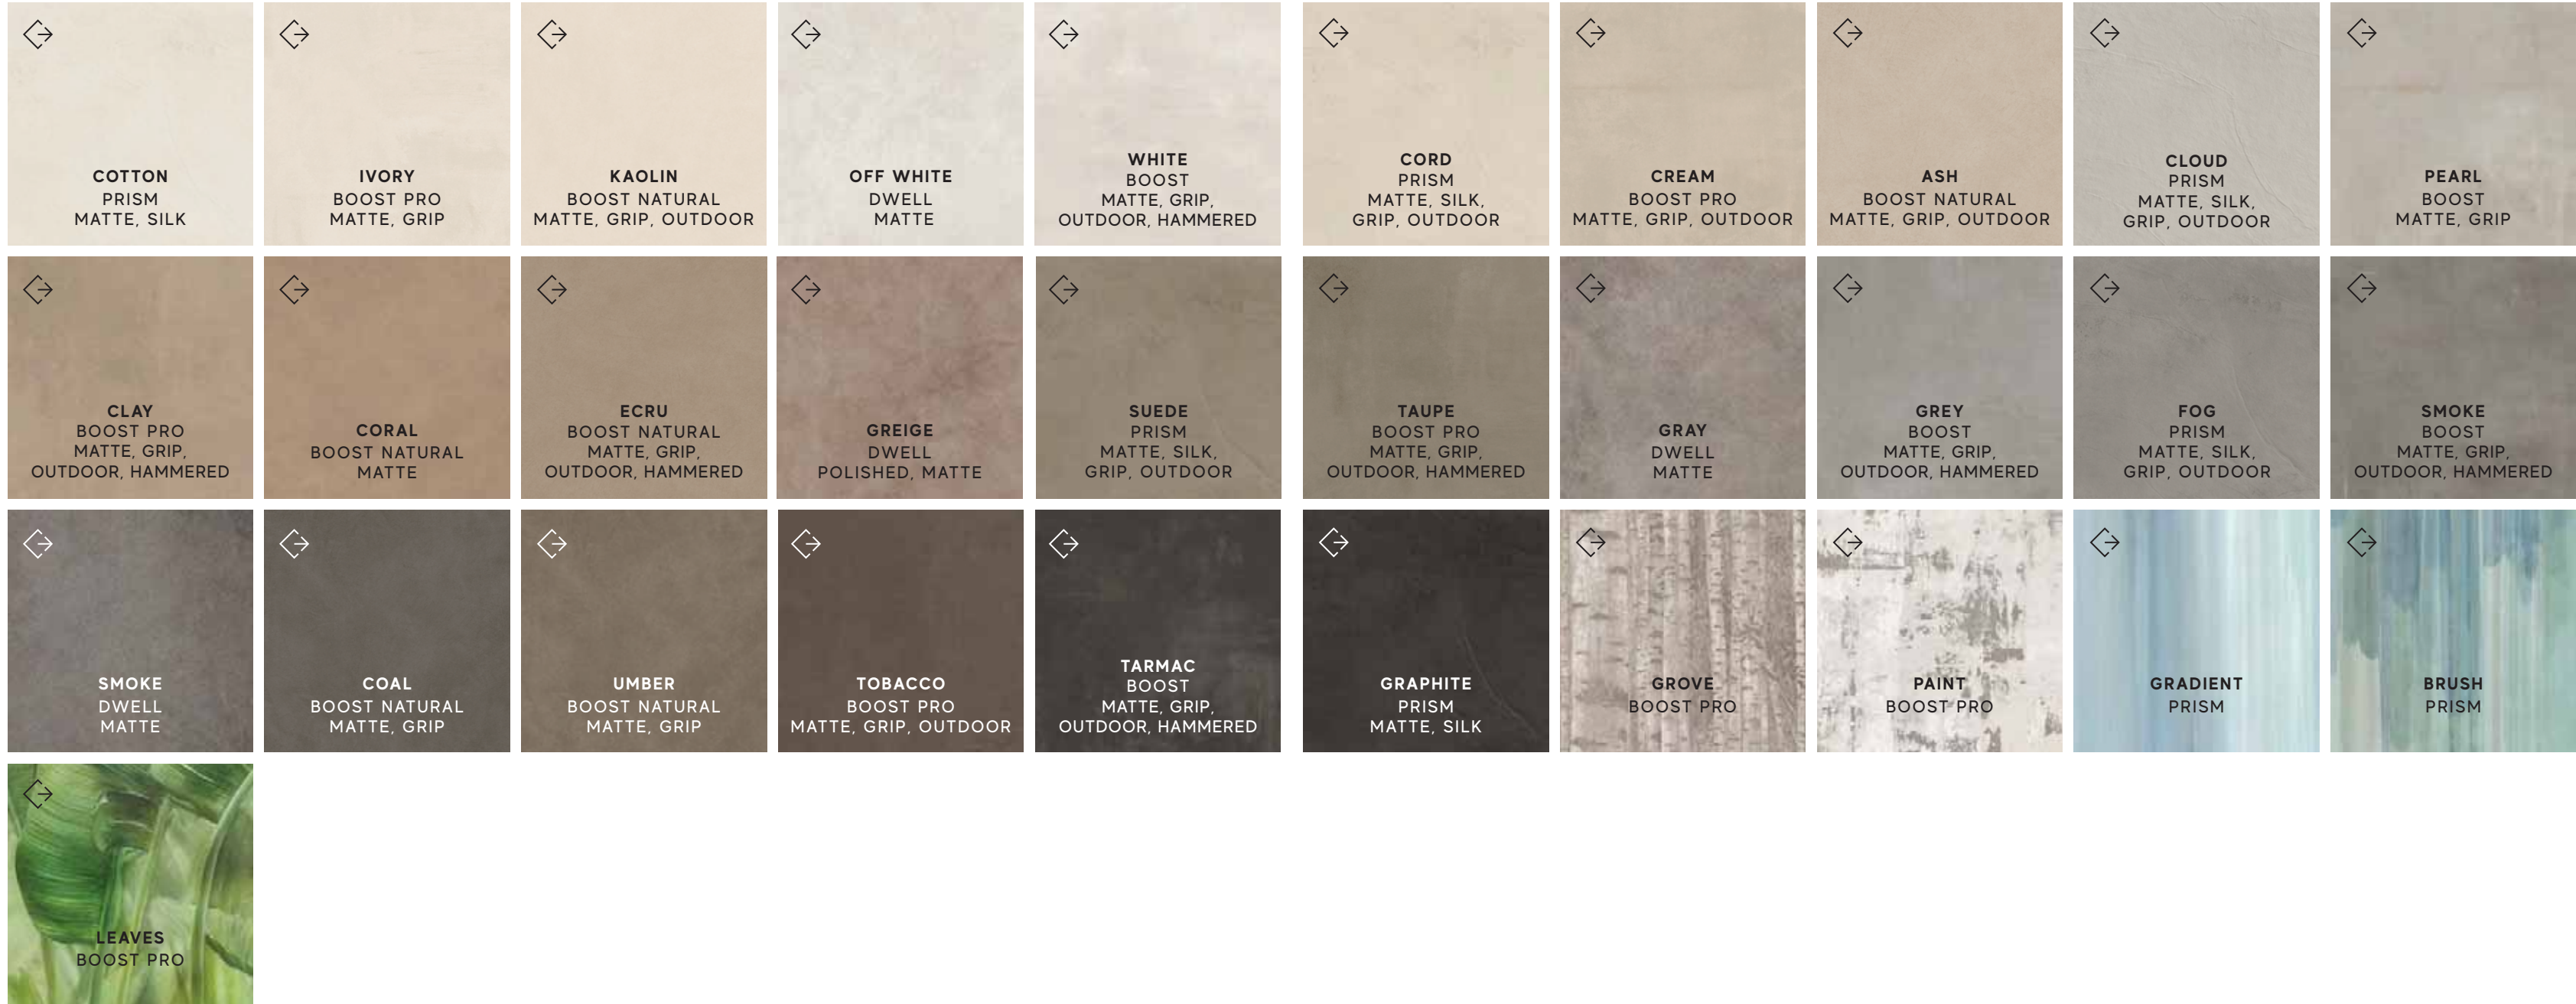

Porcelain Tiles Concrete & Resin Look

INDEX

A COMPLETE
PRODUCT
SYSTEM >

**SURFACE
INDEX** >

MARBLE LOOK
CONCRETE & RESIN LOOK
STONE LOOK
COLOR LOOK & METAL LOOK

OVERVIEW >

PRODUCT
RANGE >

IMAGE
GALLERY >

PATTERNS >

SLABS FOR
COUNTERTOPS &
FURNITURE >

RANGE
SUMMARY >

TECHNICAL
SPECIFICATIONS >

WE CARE >