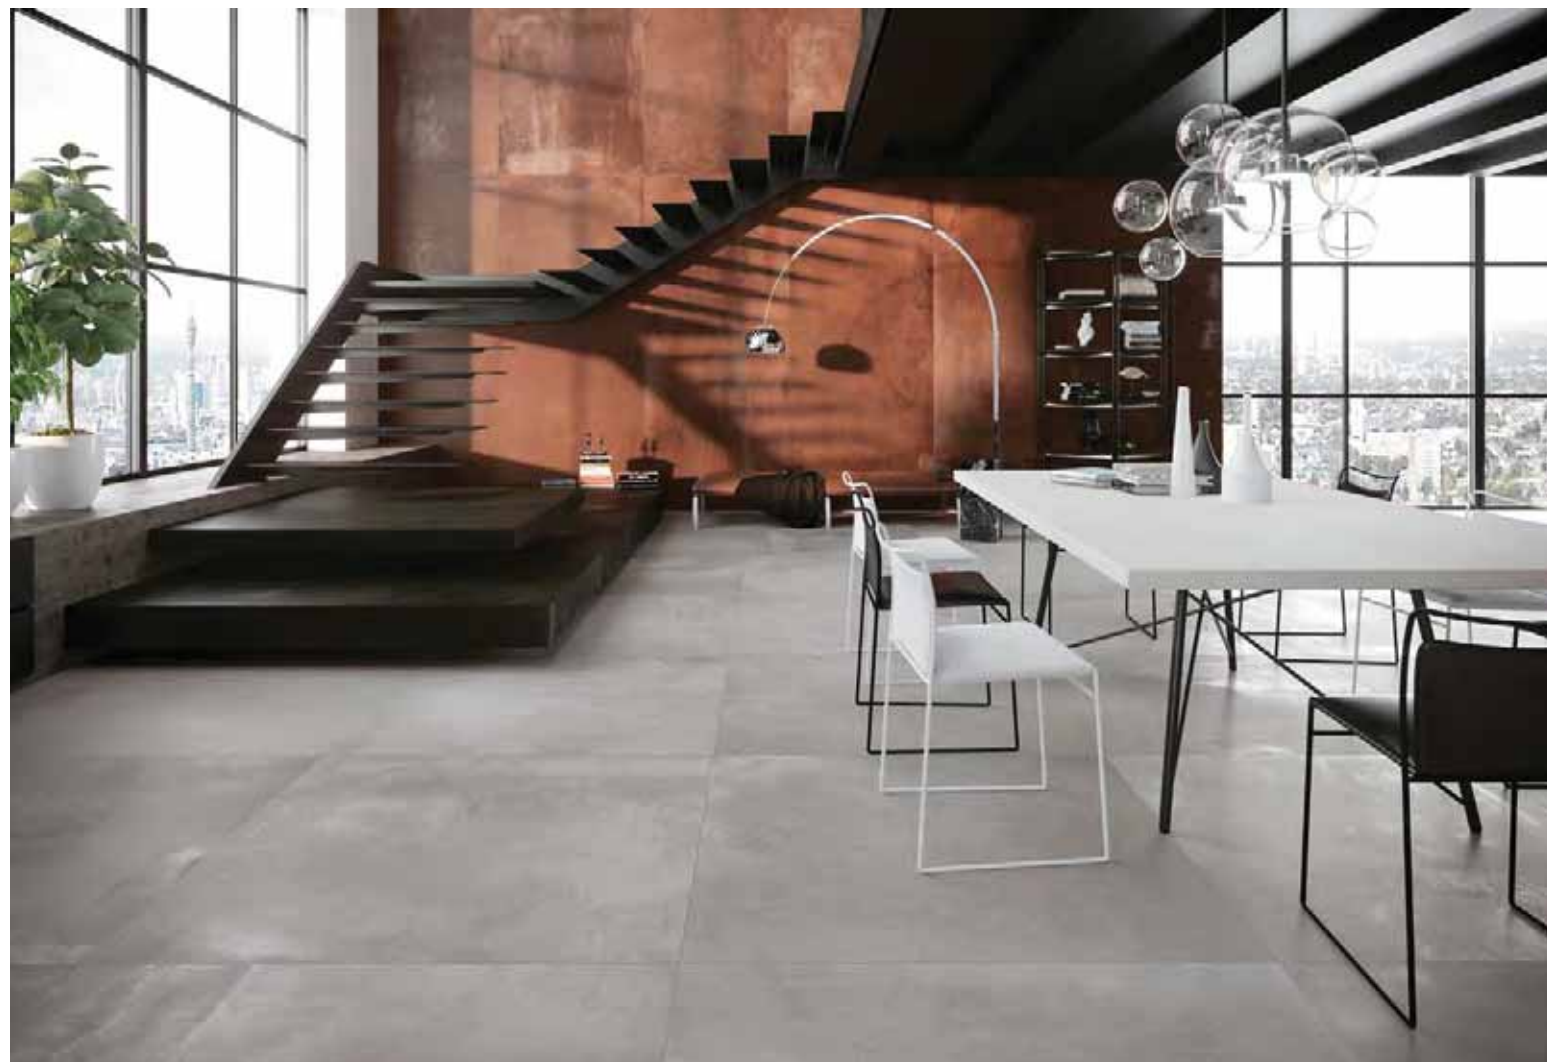

SLABS FOR
COUNTERTOPS &
FURNITURE

RANGE
SUMMARY

TECHNICAL
SPECIFICATIONS

WE CARE

FLOOR
Blaze Aluminium
 Matte/Matt
 120x120 cm | 47 1/4" x 47 1/4"

Blaze Iron
 Matte/Matt
 120x278 cm | 47 1/4" x 109 1/2"

WALL
Blaze Corten
 Matte/Matt
 120x278 cm | 47 1/4" x 109 1/2"