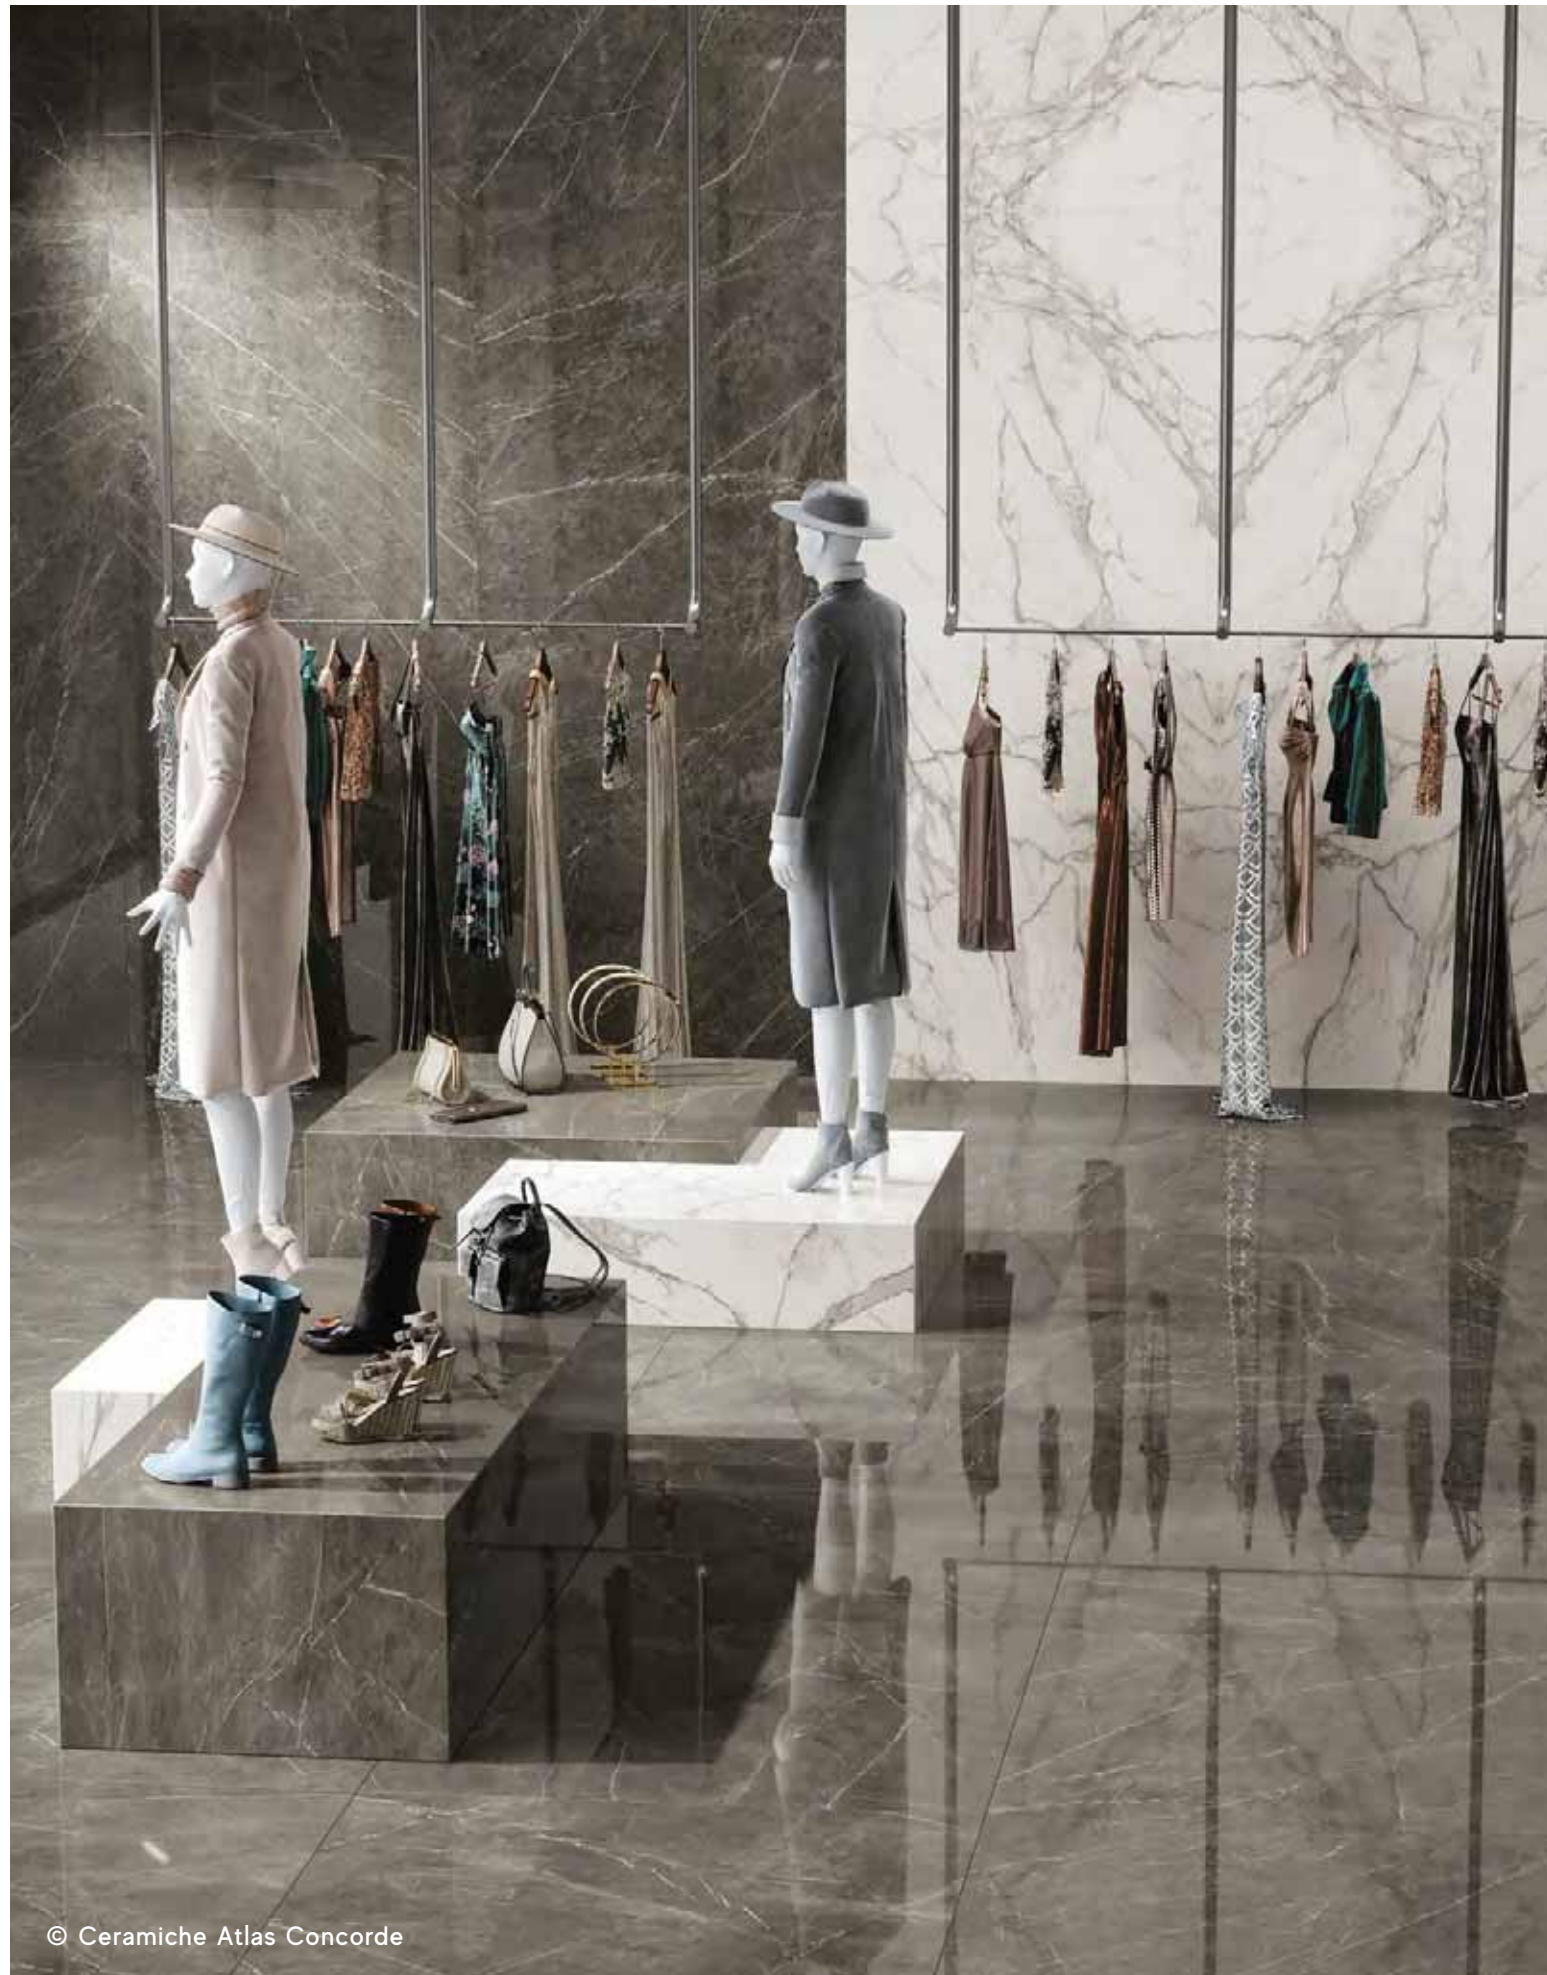

PATTERNS

SLABS FOR
 COUNTERTOPS &
 FURNITURE

RANGE
 SUMMARY

TECHNICAL
 SPECIFICATIONS

WE CARE

© Ceramiche Atlas Concorde

© Ceramiche Atlas Concorde

FLOOR
Marvel Grey Stone
 Polished/Lappato
 120x120 cm | 47 1/4" x 47 1/4"