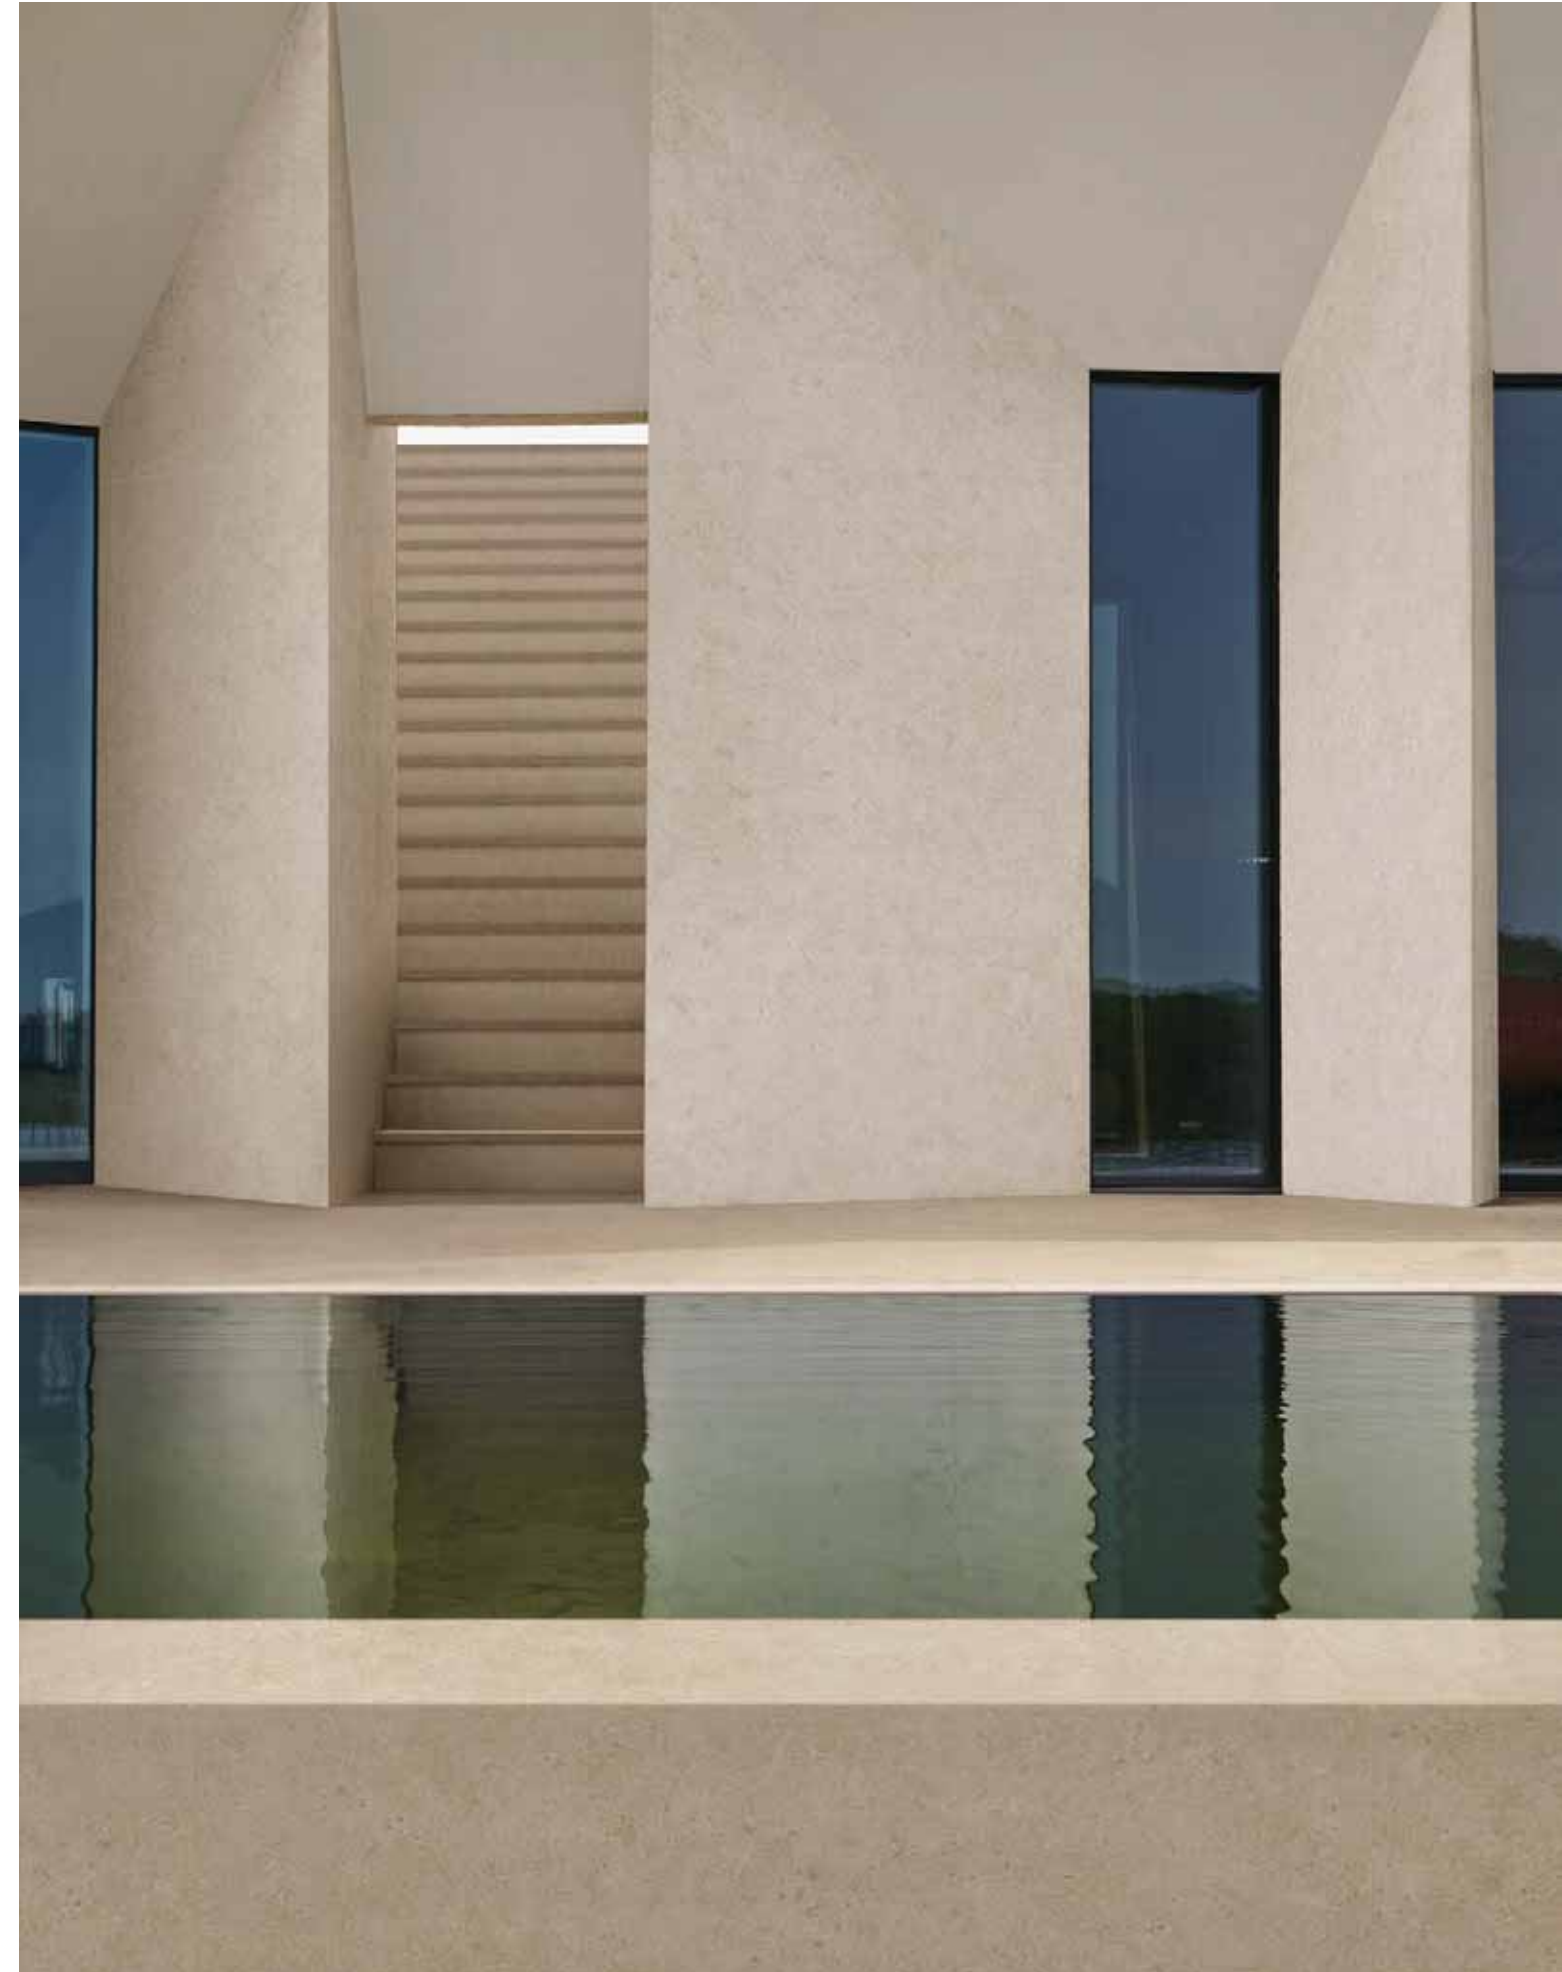

PATTERNS

SLABS FOR
COUNTERTOPS &
FURNITURE

RANGE
SUMMARY

TECHNICAL
SPECIFICATIONS

WE CARE

OUTDOOR
Boost Stone Cream
 Outdoor ✕ 20 mm
 120x120 cm | 47 1/4" x 47 1/4"

WALL
Boost Stone Ivory
 Matte/Matt
 120x278 cm | 47 1/4" x 109 1/2"