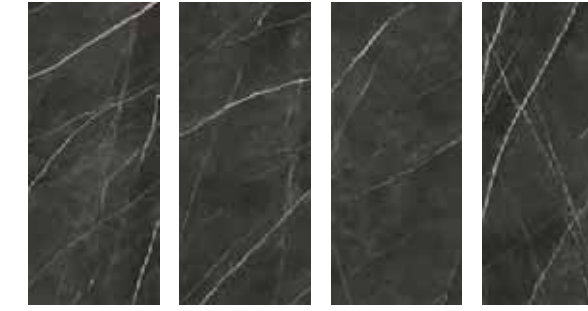

MARVEL CALACATTA BLACK PATTERNS*

120 x 278 cm
47 1/4" x 109 1/2"

120 x 120 cm
47 1/4" x 47 1/4"