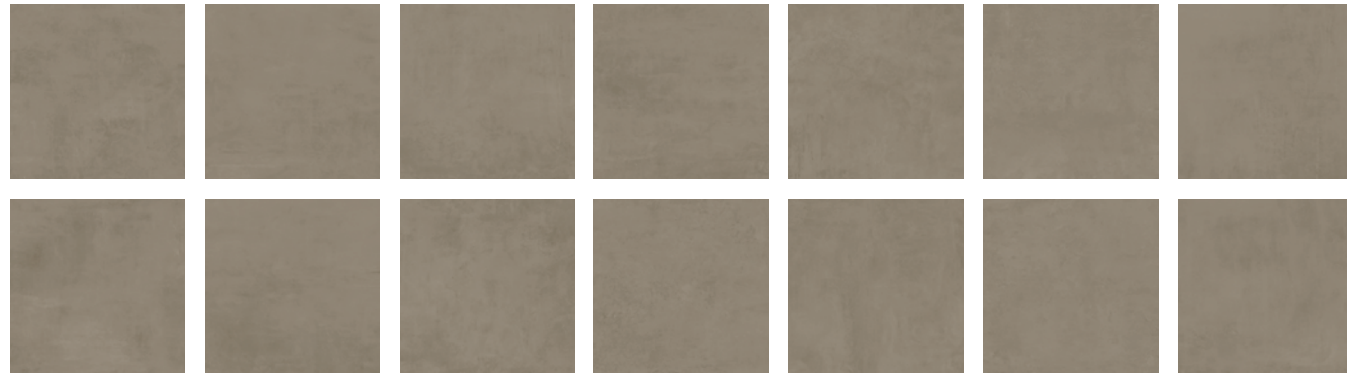

SLABS FOR COUNTERTOPS & FURNITURE

RANGE SUMMARY

TECHNICAL SPECIFICATIONS

WE CARE

BOOST PRO TAUPE PATTERNS*

160 x 320 cm
63" x 126"

160 x 160 cm
63" x 63"

120 x 278 cm
47 1/4" x 109 1/2"