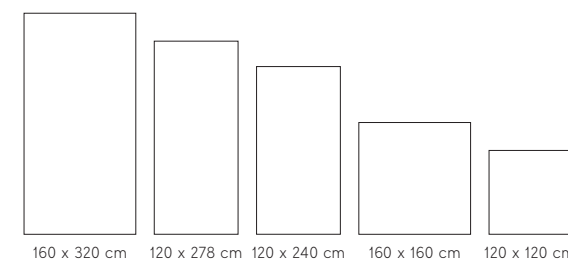

A wide selection of large sizes

The rectified formats 120x120 cm (47 1/4" x 47 1/4"), 120x240 cm (47 1/4" x 94 1/2"), 120x278 cm (47 1/4" x 109 1/2"), 160x160 cm (63" x 63") and 160x320 cm (63" x 126") feature numerous graphics ideal for coordinated floors, walls and furnishings.

I formati rettificati da 120x120 cm, 120x240 cm, 120x278 cm, 160x160 cm e 160x320 cm presentano numerose grafiche ideali per pavimenti, rivestimenti di pareti ed elementi d'arredo coordinati.

Les formats rectifiés de 120x120 cm, 120x240 cm, 120x278 cm, 160x160 cm et 160x320 cm présentent de nombreux graphismes parfaits pour habiller les sols et murs, et propose aussi des éléments de décoration coordonnés.

Die rektifizierten Formate 120x120 cm, 120x240 cm, 120x278 cm, 160x160 cm und 160x320 cm umfassen viele Grafiken, die sich ideal für aufeinander abgestimmte Böden, Wände und Einrichtungselemente eignen.

Los formatos rectificadas 120x120 cm, 120x240 cm, 120x278 cm, 160x160 cm y 160x320 cm presentan una agradable y amplia variabilidad gráfica para pavimentos, revestimientos y elementos de mobiliario combinados.

Ретифицированные форматы 120x120 см, 120x240 см, 120x278 см, 160x160 см и 160x320 см доступны во множестве вариантов рисунков поверхности и подходят для цельного оформления полов, стен и предметов обстановки.