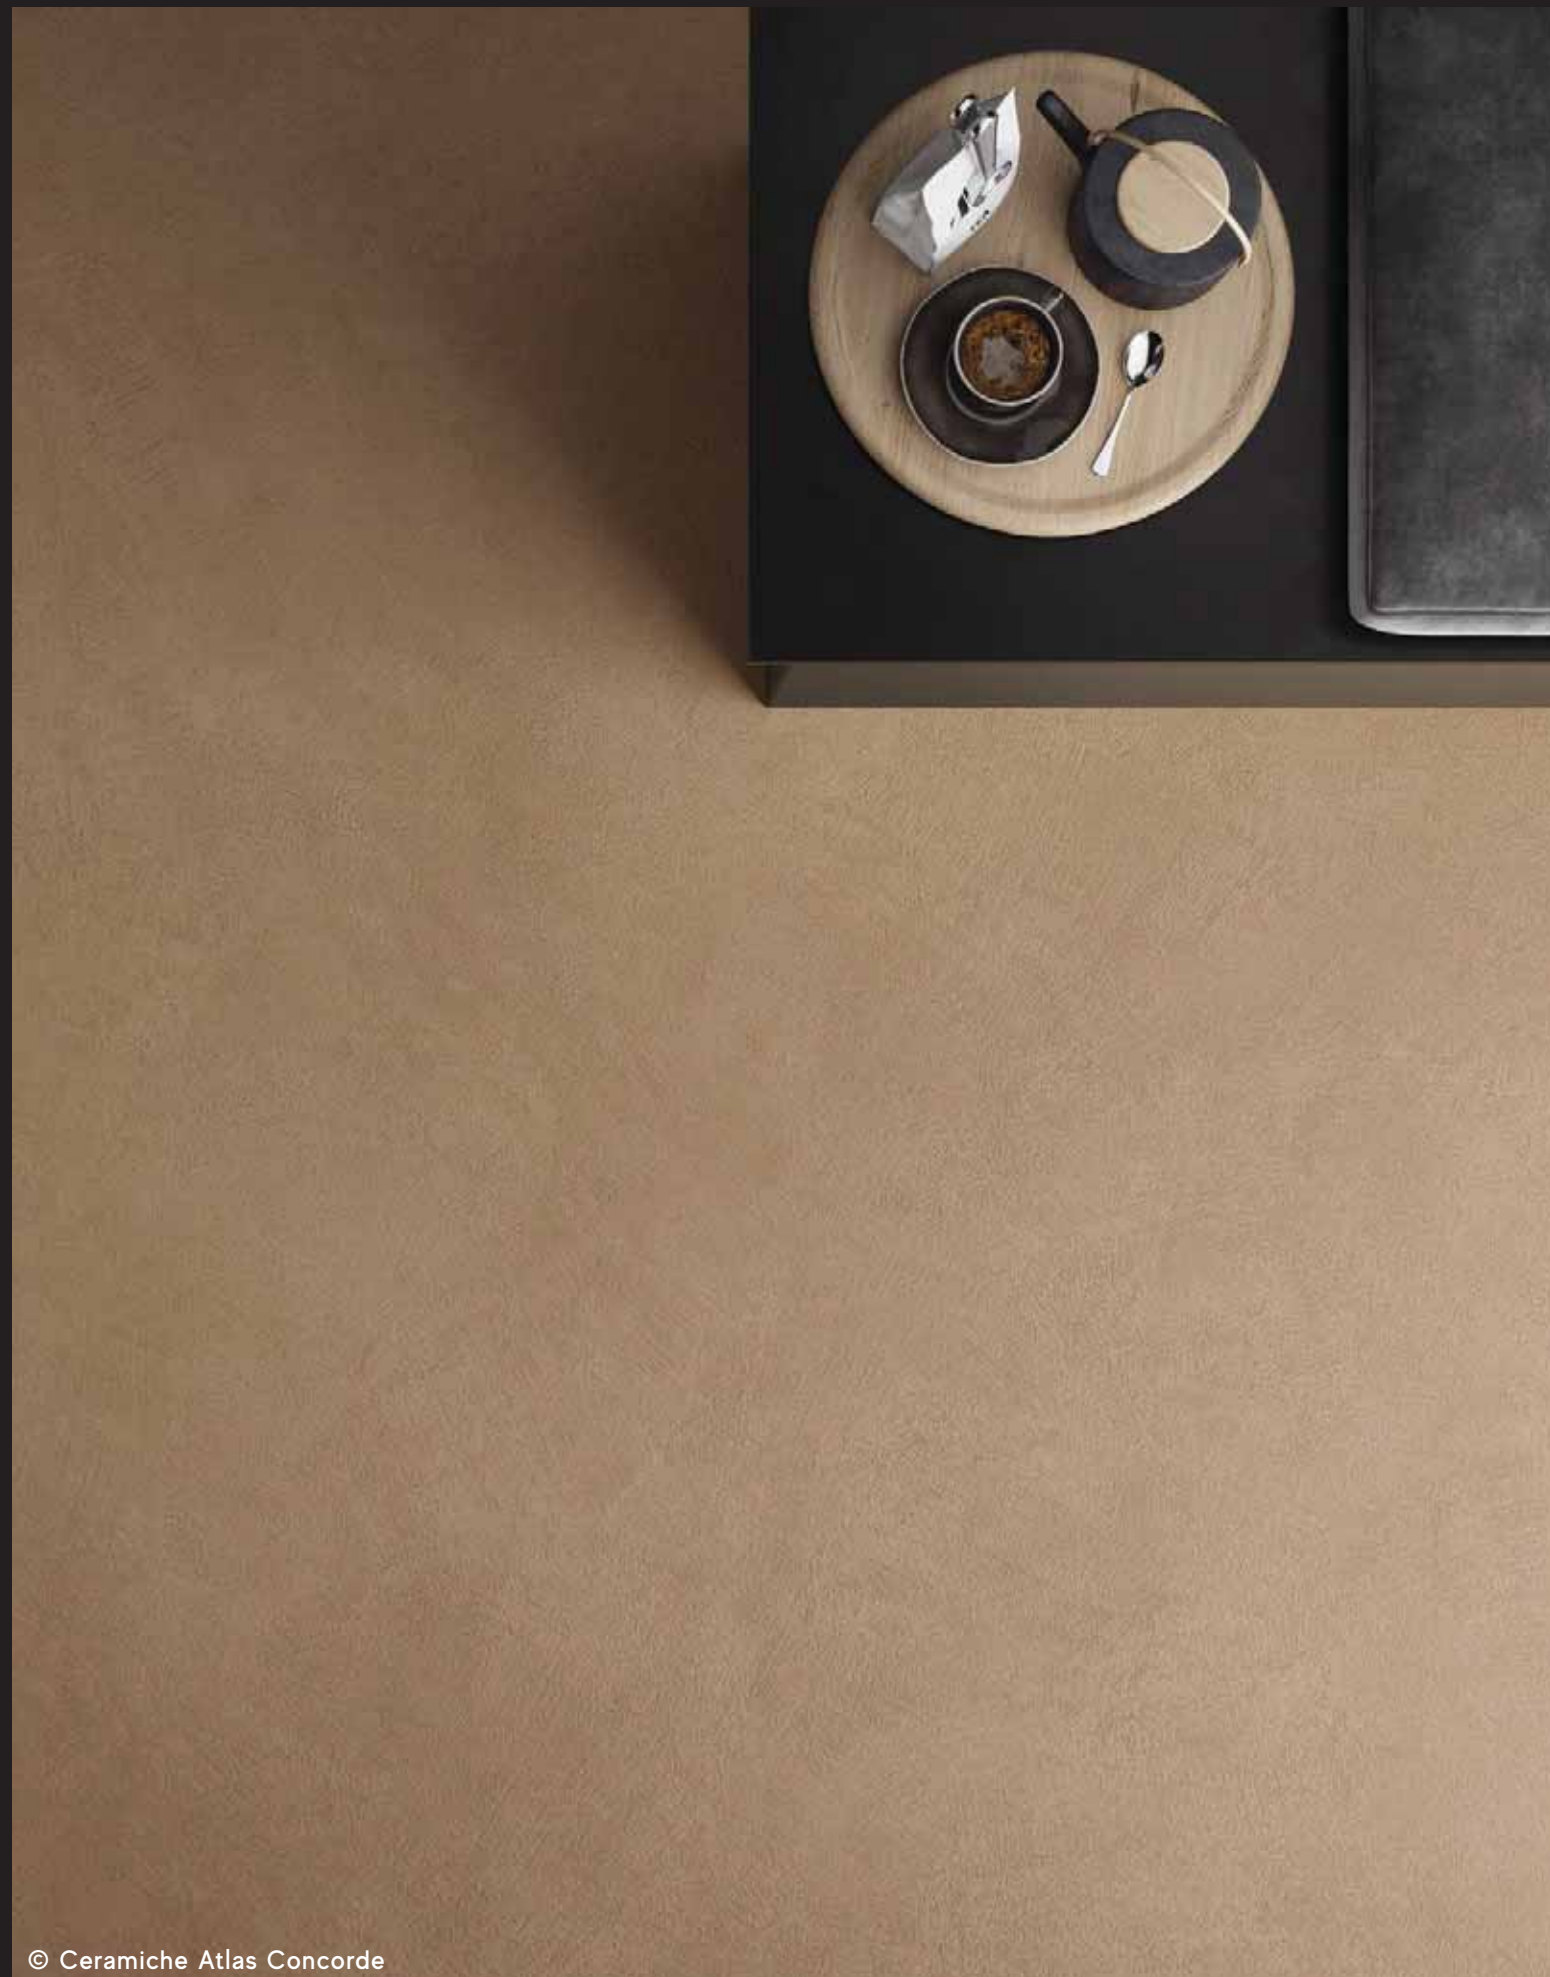

Technical Specifications

- ↔ CERTIFICATIONS
- ↔ TECHNICAL SPECIFICATIONS
- ↔ DESTINATION OF USE
- ↔ SENSITECH
- ↔ PACKING
- ↔ NOTE

INDEX

A COMPLETE
PRODUCT
SYSTEM

SURFACE
INDEX

OVERVIEW

PRODUCT
RANGE

IMAGE
GALLERY

PATTERNS

SLABS FOR
COUNTERTOPS &
FURNITURE

RANGE
SUMMARY

TECHNICAL
SPECIFICATIONS

WE CARE