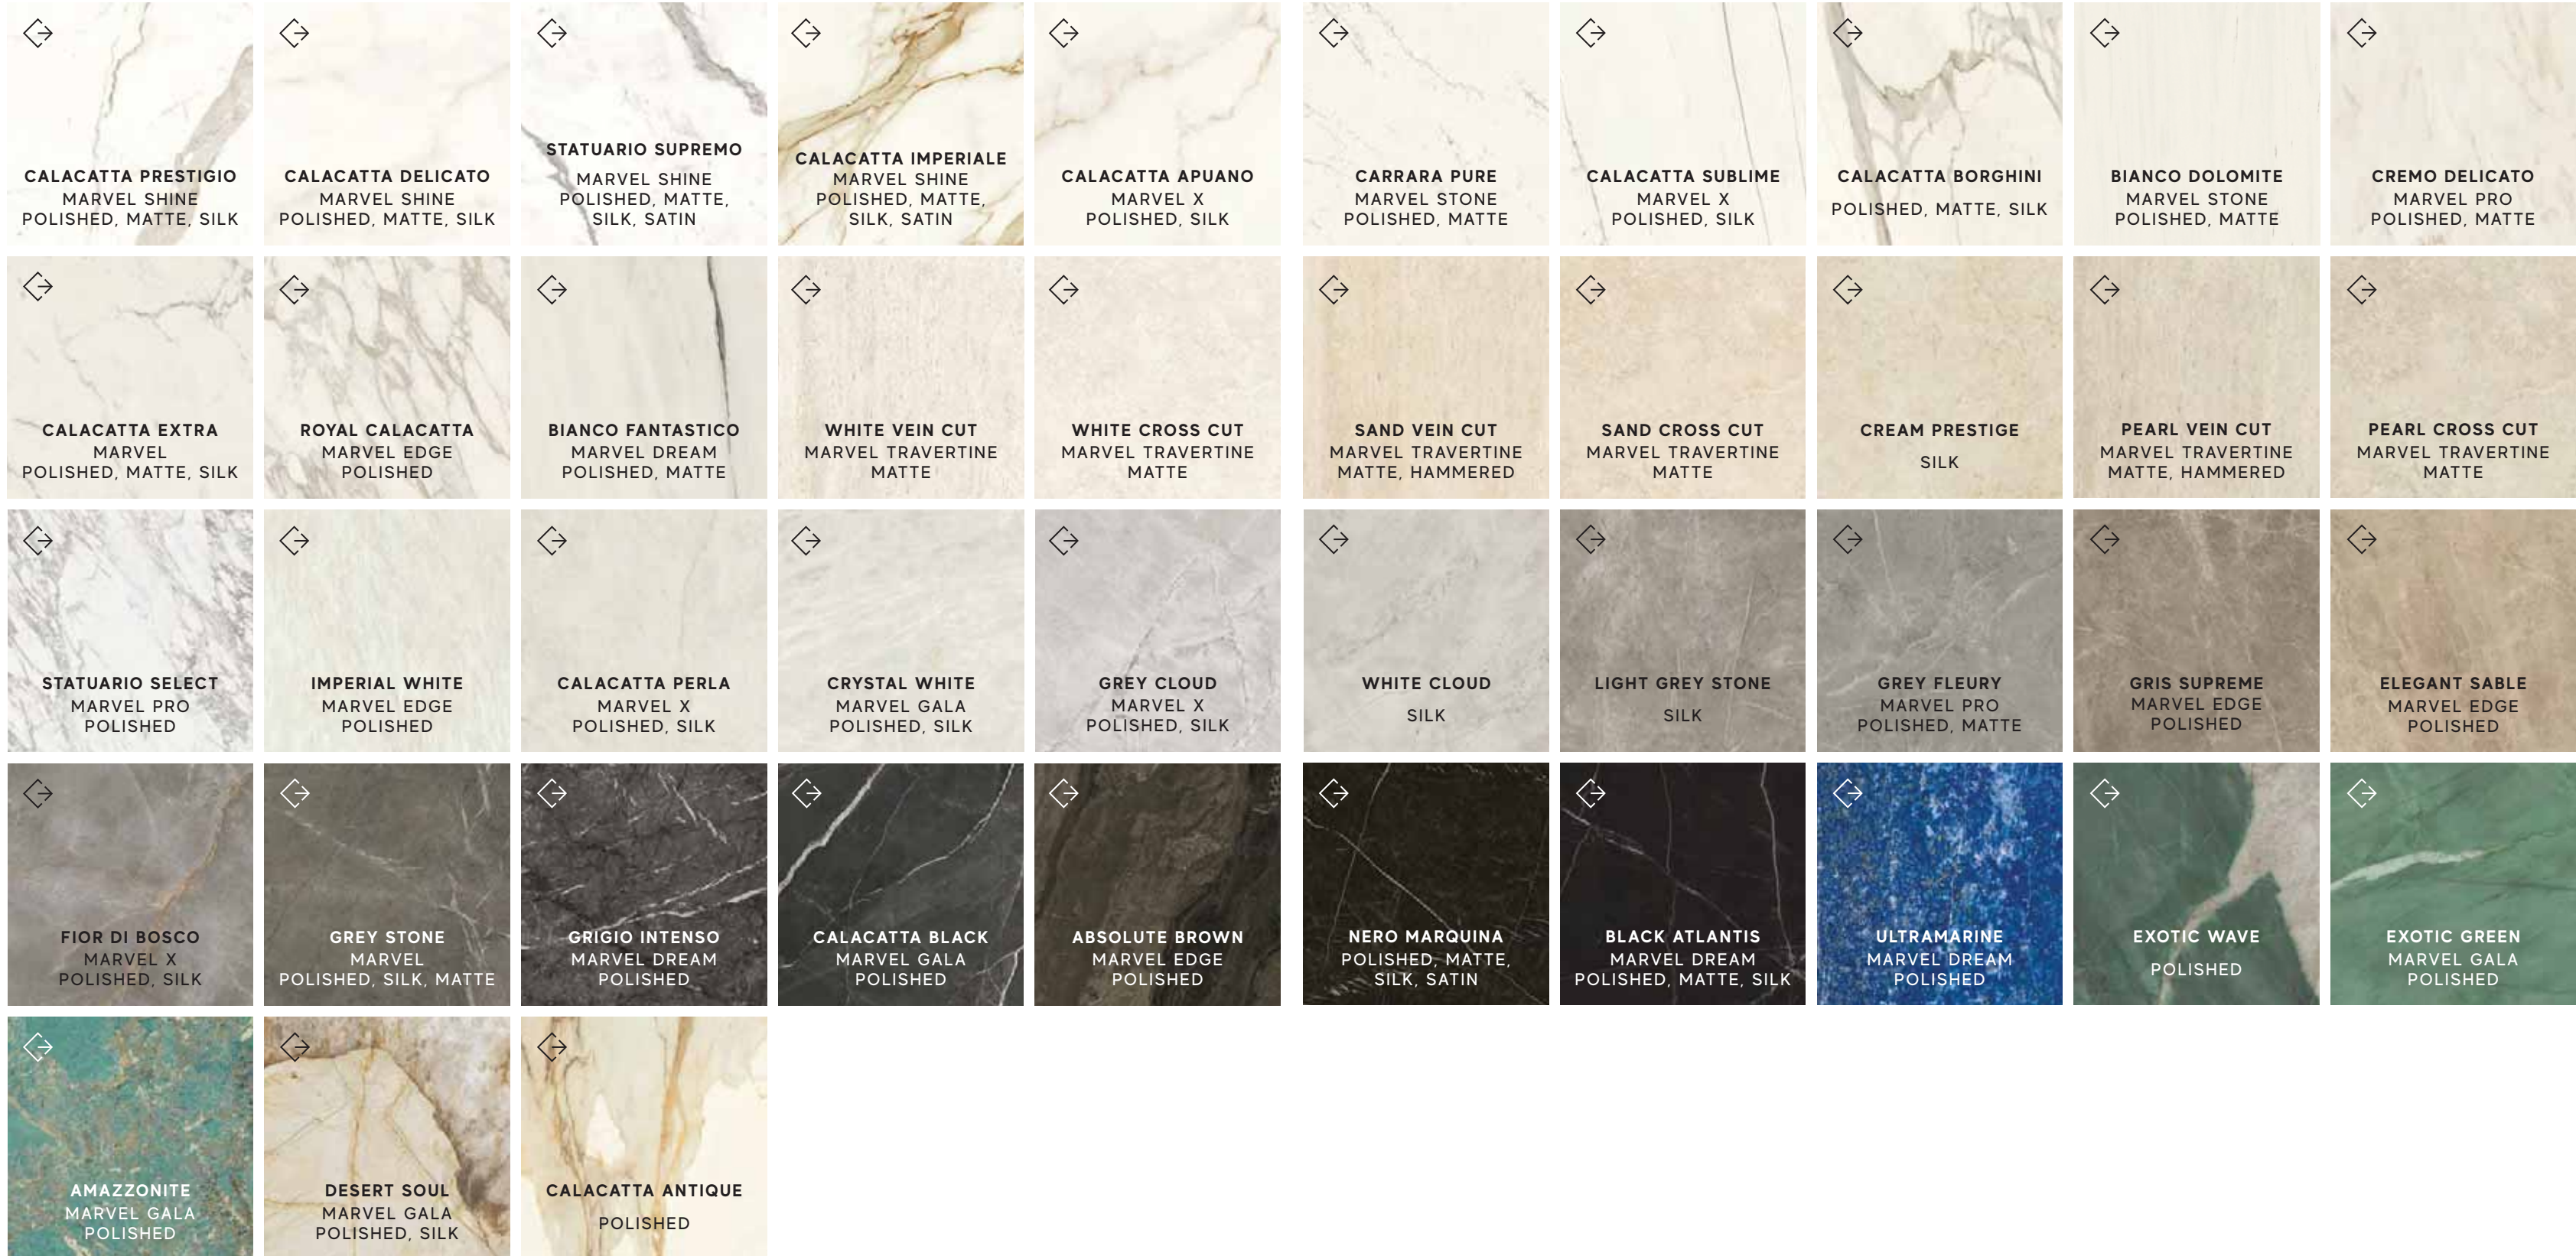

Porcelain Tiles Marble Look

INDEX

A COMPLETE
PRODUCT
SYSTEM

SURFACE
INDEX

MARBLE LOOK
CONCRETE & RESIN LOOK
STONE LOOK
COLOR LOOK & METAL LOOK

OVERVIEW

PRODUCT
RANGE

IMAGE
GALLERY