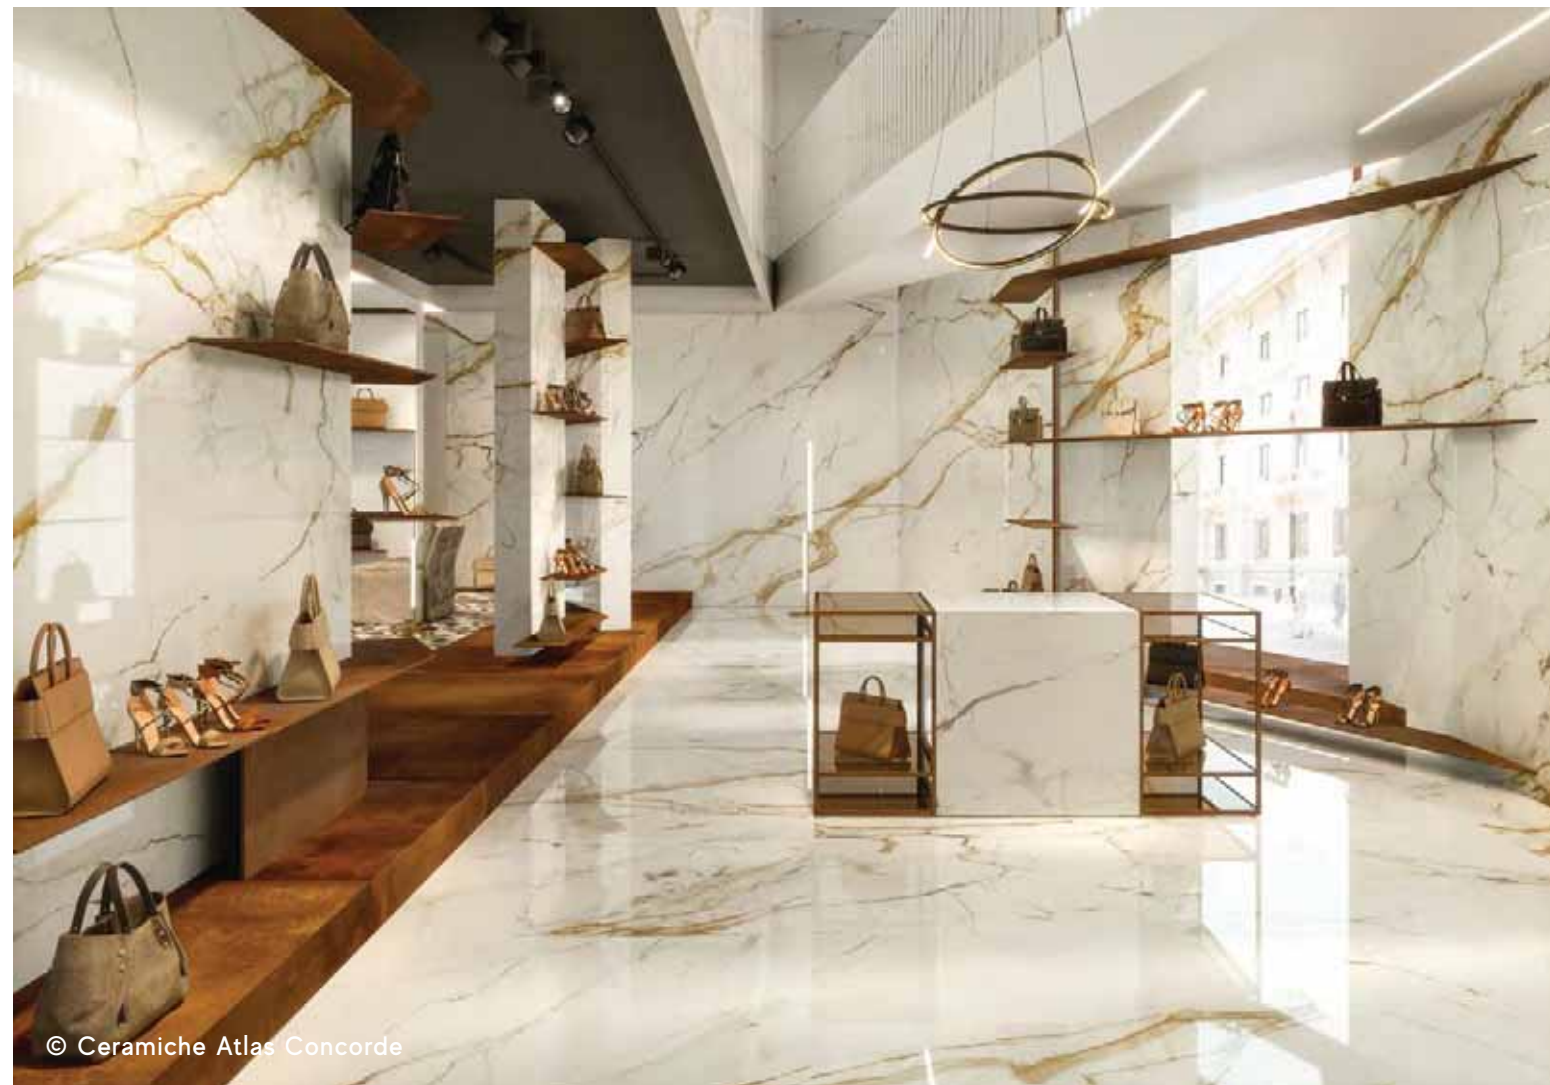

FLOOR

Marvel Shine Calacatta Imperiale
Polished/Lappato
120x120 cm | 47 1/4" x 47 1/4"

Blaze Corten
Matte/Matt
120x120 cm | 47 1/4" x 47 1/4"

Marvel Shine
Mosaico Match
Polished/Lappato
29,2x33,7 cm | 11 1/2" x 13 1/4"

WALL

Marvel Shine Calacatta Imperiale
Polished/Lappato
120x278 cm | 47 1/4" x 109 1/2"

Marvel Shine Calacatta Delicato
Polished/Lappato
120x278 cm | 47 1/4" x 109 1/2"

© Ceramiche Atlas Concorde