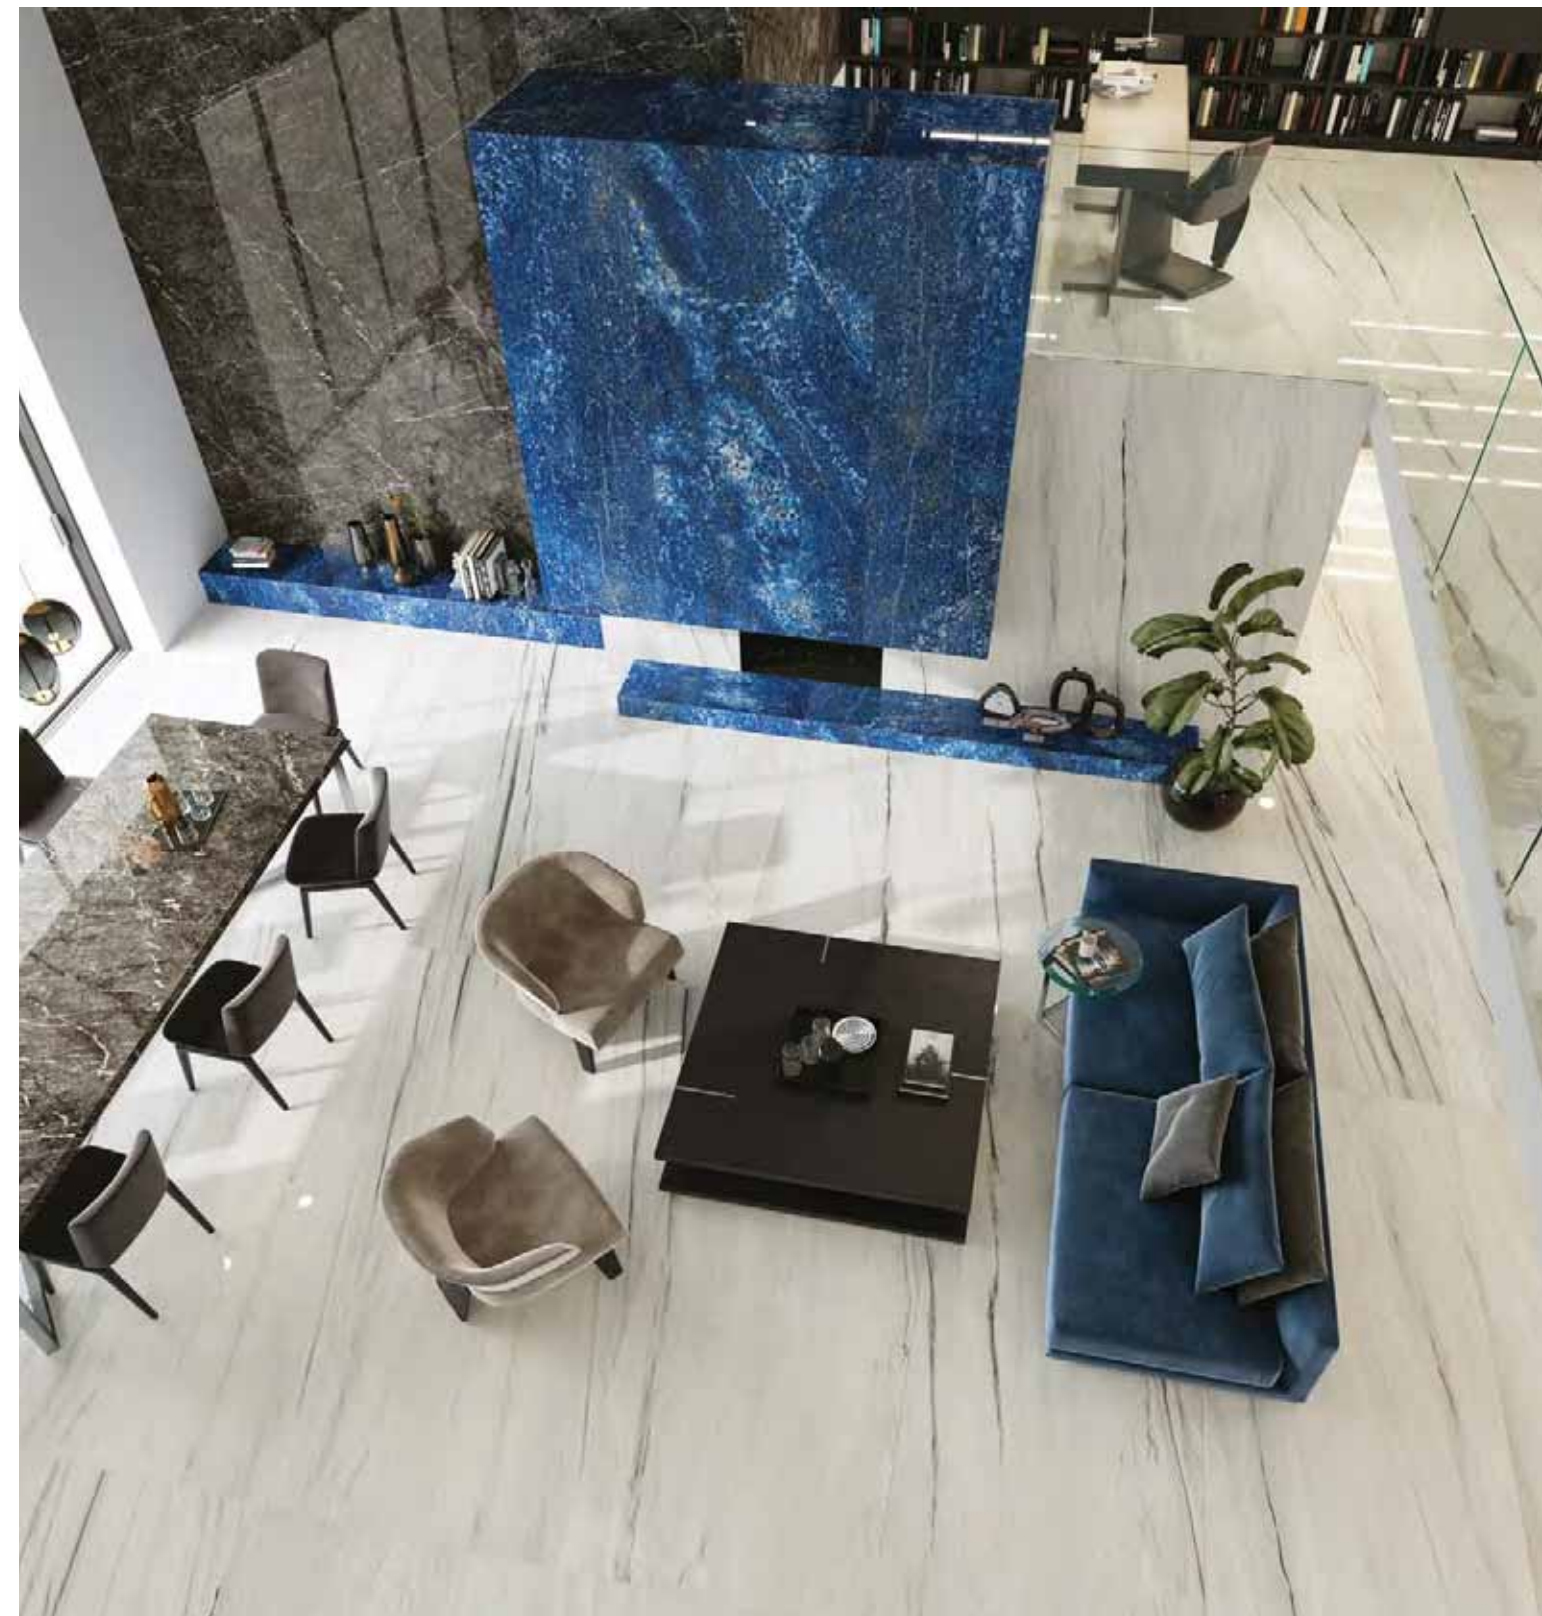

FLOOR
Marvel Dream Bianco Fantastico
Polished/Lappato
120x278 cm | 47 1/4" x 109 1/2"

WALL
Marvel Dream Ultramarine
Polished/Lappato
120x278 cm | 47 1/4" x 109 1/2"

Marvel Dream Grigio Intenso
Polished/Lappato
120x278 cm | 47 1/4" x 109 1/2"

Marvel Dream Bianco Fantastico
Polished/Lappato
120x278 cm | 47 1/4" x 109 1/2"

INDEX

A COMPLETE
PRODUCT
SYSTEM

SURFACE
INDEX

OVERVIEW

PRODUCT
RANGE

IMAGE
GALLERY

MARBLE LOOK
CONCRETE & RESIN LOOK
STONE LOOK
METAL LOOK

PATTERNS

SLABS FOR
COUNTERTOPS &
FURNITURE

RANGE
SUMMARY

TECHNICAL
SPECIFICATIONS

WE CARE