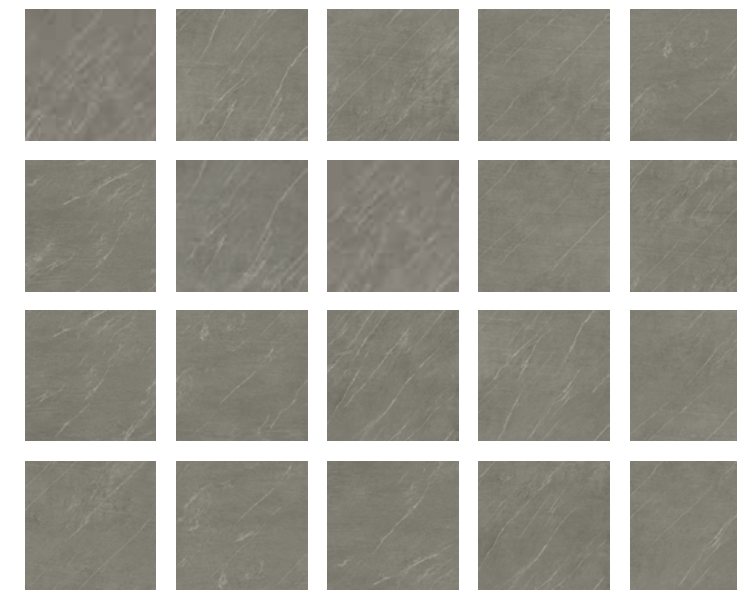

120 x 120 cm
47 1/4" x 47 1/4"