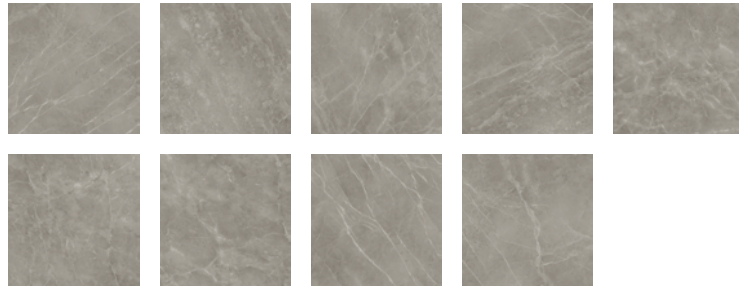

SLABS FOR COUNTERTOPS & FURNITURE

RANGE SUMMARY

TECHNICAL SPECIFICATIONS

WE CARE

MARVEL GREY FLEURY PATTERNS*

120 x 278 cm
47 1/4" x 109 1/2"

120 x 120 cm
47 1/4" x 47 1/4"

* The various graphics of the product are distributed randomly in the boxes, without the possibility of choosing between the available patterns. Translations: page 395