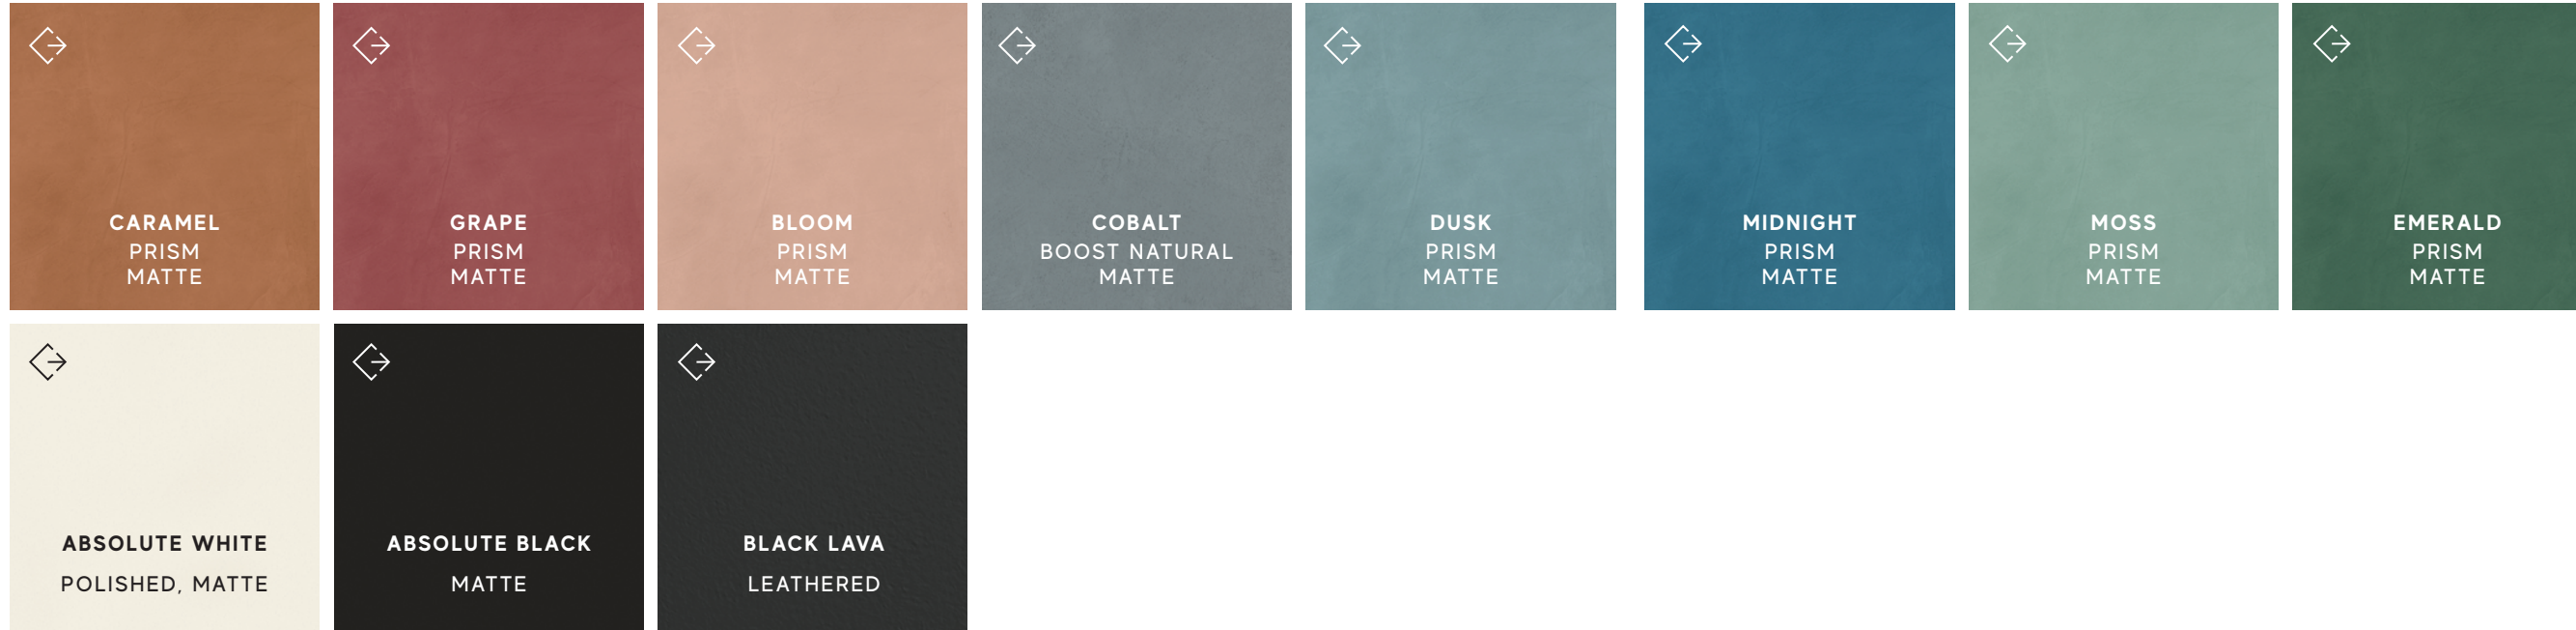

PRODUCT
RANGE

IMAGE
GALLERY

PATTERNS

SLABS FOR
COUNTERTOPS &
FURNITURE

RANGE
SUMMARY

TECHNICAL
SPECIFICATIONS

WE CARE

Porcelain Tiles Color Look

Porcelain Tiles Metal Look

INDEX 

A COMPLETE PRODUCT SYSTEM >

SURFACE INDEX >

MARBLE LOOK
CONCRETE & RESIN LOOK
STONE LOOK
COLOR LOOK & METAL LOOK

OVERVIEW >

PRODUCT RANGE >

IMAGE GALLERY >