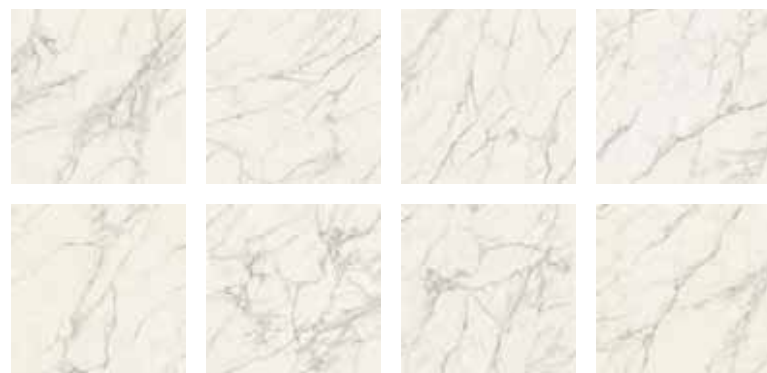

WE CARE

MARVEL CALACATTA EXTRA PATTERNS*

160 x 320 cm
63" x 126"

Kit Endless page 126

160 x 160 cm
63" x 63"

120 x 278 cm
47 1/4" x 109 1/2"

120 x 278 cm
47 1/4" x 109 1/2"

Bookmatch A
page 124