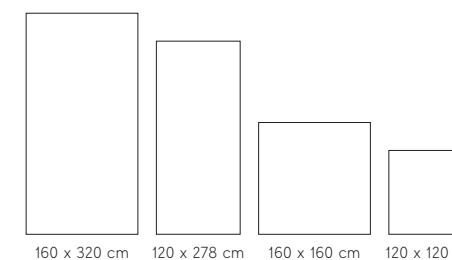

WALL ± 6 mm

WALLS
RIVESTIMENTI

160 x 320 cm
120 x 278 cm
160 x 160 cm
120 x 120 cm

OUTDOOR ± 9, 20 mm

OUTDOOR FLOORS
PAVIMENTI PER ESTERNI

120 x 240 cm ± 20 mm
120 x 120 cm ± 9 mm Grip
120 x 120 cm ± 20 mm