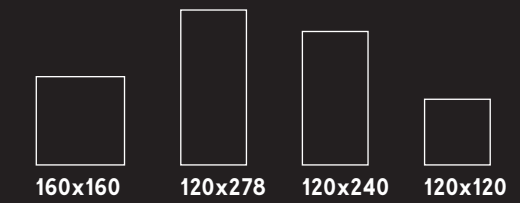

Range Summary

atlasPLAN

Floor & Wall

Furniture

Countertops

160x320

162x324 ± 6-12-20 mm
SINGLE SLAB NON-RECTIFIED

159x324 ± 20 mm
SINGLE SLAB NON-RECTIFIED

SLABS FOR COUNTERTOPS & FURNITURE

- ⇄ MARBLE LOOK
- ⇄ CONCRETE LOOK
- ⇄ STONE LOOK
- ⇄ COLOR & DECOR LOOK
- ⇄ METAL LOOK

INDEX

A COMPLETE PRODUCT SYSTEM >

SURFACE INDEX >

OVERVIEW >

PRODUCT RANGE >

IMAGE GALLERY >

PATTERNS >

SLABS FOR COUNTERTOPS & FURNITURE >

RANGE SUMMARY >

TECHNICAL SPECIFICATIONS >

WE CARE >