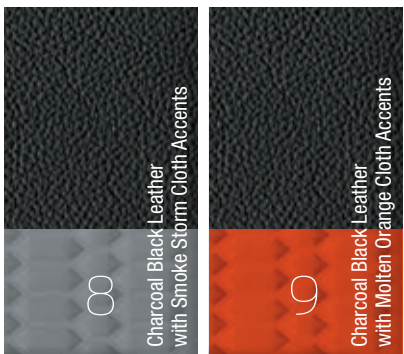

S	SE	TITANIUM	ST
Exterior White Platinum Metallic Tri-coat¹	2 3 4 5	6 7	4 8	
Oxford White	1	2 3 4 5		
Ingot Silver²	1	2 3 4 5	6 7	
Hot Pepper Red Metallic Tinted Clearcoat¹		2 3 4 5	6 7	
Orange Spice Metallic Tri-coat¹				4 8 9

4,5: SE Appearance Package   8,9: ST RECARO® Package

	S	SE	TITANIUM	ST
Exterior Lightning Blue²		2 3 4 5	6 7	
Exterior Outrageous Green Metallic Tinted Clearcoat¹		2 3 4 5	6 7	
Exterior Bohai Bay Mint²		2 3 4 5	6 7	
Exterior Magnetic²		2 3 4 5	6 7	4 8 9
Exterior Shadow Black	1	2 3 4 5	6 7	4 8 9