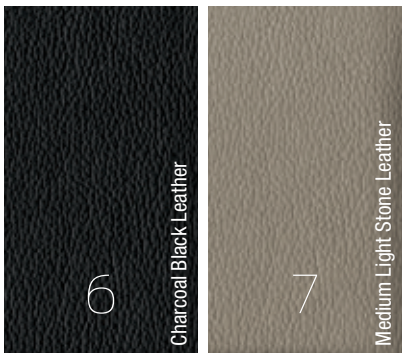

S	SE	TITANIUM	ST
Exterior White Platinum Metallic Tri-coat¹	2 3 4 5	6 7	4 8	
Oxford White	1	2 3 4 5		
Ingot Silver²	1	2 3 4 5	6 7	
Hot Pepper Red Metallic Tinted Clearcoat¹		2 3 4 5	6 7	
Orange Spice Metallic Tri-coat¹				4 8 9

4,5: SE Appearance Package   8,9: ST RECARO® Package

	S	SE	TITANIUM	ST
Exterior Lightning Blue²		2 3 4 5	6 7	
Exterior Outrageous Green Metallic Tinted Clearcoat¹		2 3 4 5	6 7	
Exterior Bohai Bay Mint²		2 3 4 5	6 7	
Exterior Magnetic²		2 3 4 5	6 7	4 8 9
Exterior Shadow Black	1	2 3 4 5	6 7	4 8 9