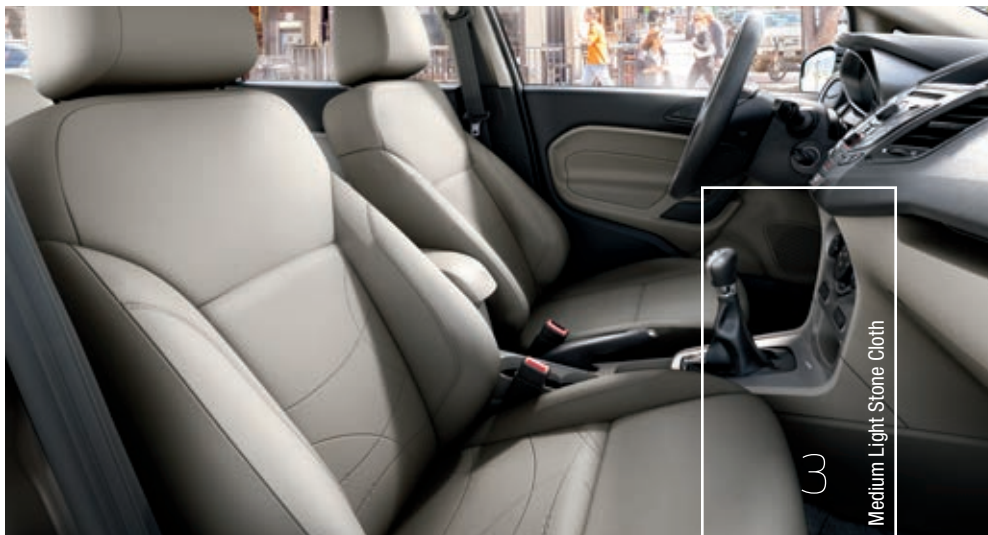

S	SE	TITANIUM	ST
Exterior White Platinum Metallic Tri-coat¹	2 3 4 5	6 7	4 8	
Oxford White	1	2 3 4 5		
Ingot Silver²	1	2 3 4 5	6 7	
Hot Pepper Red Metallic Tinted Clearcoat¹		2 3 4 5	6 7	
Orange Spice Metallic Tri-coat¹				4 8 9

4,5: SE Appearance Package   8,9: ST RECARO® Package

	S	SE	TITANIUM	ST
Exterior Lightning Blue²		2 3 4 5	6 7	
Exterior Outrageous Green Metallic Tinted Clearcoat¹		2 3 4 5	6 7	
Exterior Bohai Bay Mint²		2 3 4 5	6 7	
Exterior Magnetic²		2 3 4 5	6 7	4 8 9
Exterior Shadow Black	1	2 3 4 5	6 7	4 8 9