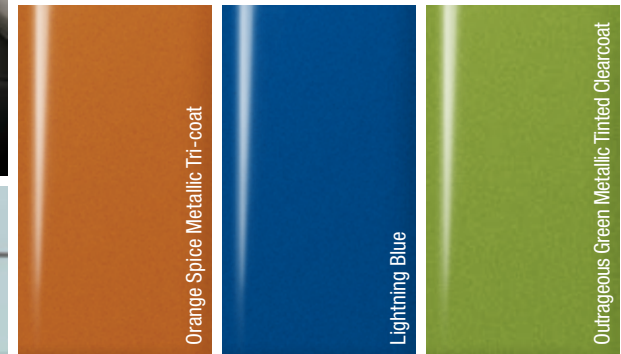

S	SE	TITANIUM	ST
Exterior White Platinum Metallic Tri-coat¹	2 3 4 5	6 7	4 8	
Oxford White	1	2 3 4 5		
Ingot Silver²	1	2 3 4 5	6 7	
Hot Pepper Red Metallic Tinted Clearcoat¹		2 3 4 5	6 7	
Orange Spice Metallic Tri-coat¹				4 8 9

4,5: SE Appearance Package   8,9: ST RECARO® Package

	S	SE	TITANIUM	ST
Exterior Lightning Blue²		2 3 4 5	6 7	
Exterior Outrageous Green Metallic Tinted Clearcoat¹		2 3 4 5	6 7	
Exterior Bohai Bay Mint²		2 3 4 5	6 7	
Exterior Magnetic²		2 3 4 5	6 7	4 8 9
Exterior Shadow Black	1	2 3 4 5	6 7	4 8 9