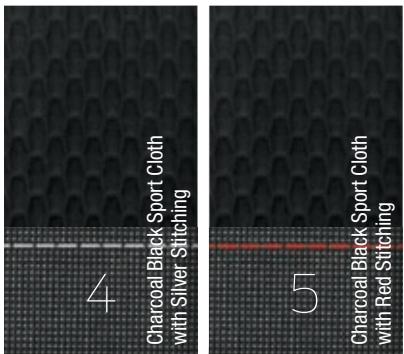

S	SE	TITANIUM	ST
Exterior White Platinum Metallic Tri-coat¹	2 3 4 5	6 7	4 8	
Oxford White	1	2 3 4 5		
Ingot Silver²	1	2 3 4 5	6 7	
Hot Pepper Red Metallic Tinted Clearcoat¹		2 3 4 5	6 7	
Orange Spice Metallic Tri-coat¹				4 8 9

4,5: SE Appearance Package   8,9: ST RECARO® Package

	S	SE	TITANIUM	ST
Exterior Lightning Blue²		2 3 4 5	6 7	
Exterior Outrageous Green Metallic Tinted Clearcoat¹		2 3 4 5	6 7	
Exterior Bohai Bay Mint²		2 3 4 5	6 7	
Exterior Magnetic²		2 3 4 5	6 7	4 8 9
Exterior Shadow Black	1	2 3 4 5	6 7	4 8 9