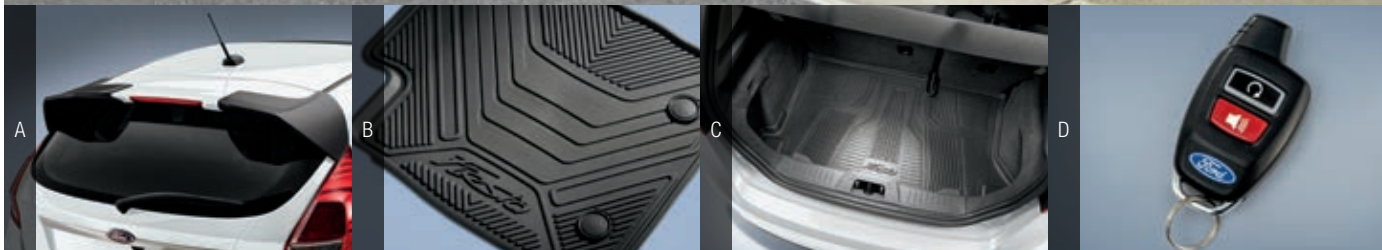

FORD ACCESSORIES

SE Hatchback in Oxford White accessorized with side window deflectors by Lund¹, lower bodyside graphics, rear roof spoiler and 16" 8-spoke Black-painted machined aluminum wheels²

accessories.ford.com

Exterior

- Bodyside graphics
- Custom graphics and trim kits¹
- Fog lamp bezels
- Full vehicle covers¹
- Hood protector¹
- Locking fuel plug
- Racks and carriers^{1,3}
- Rear bumper protector
- Rear spoilers
- Rear spoiler winglets (A)
- Side window deflectors¹
- Splash guards
- ST full vehicle cover

Interior

- All-weather floor mats (B)
- Armrest¹
- Ash cup/coin holders
- Cargo area protector (C)
- Cargo organizers and protectors
- Carpeted floor mats
- Door-sill plates
- First aid and roadside assistance kits¹
- Gear indicator shift knob^{1,4}
- Gear shift knobs⁴
- Interior light kit
- ST all-weather floor mats
- ST carbon-fiber gear shift knob⁴
- ST cargo area protector
- ST door-sill plates
- Tablet cradle¹

Electronics

- Audio upgrade by KICKER^{®5}
- Bullfrog® portable Bluetooth® speakers¹
- Keyless entry keypad
- Rear seat entertainment¹
- Remote start systems (D)
- Reverse Bumper-Mounted Warning Sensor System¹
- Vehicle Security System

Wheels

- 16" 8-spoke Black-painted machined aluminum²
- 16" polished aluminum²
- 16" 8-spoke Sparkle Silver-painted aluminum²
- ST 17" Black-painted aluminum²
- Wheel lock kit

New Vehicle Limited Warranty. We want your Ford Fiesta ownership experience to be the best it can be. Under this warranty, your new vehicle comes with 3-year/36,000-mile bumper-to-bumper coverage, 5-year/60,000-mile Powertrain Warranty coverage, 5-year/60,000-mile safety restraint coverage, and 5-year/unlimited-mile corrosion (perforation) coverage – all with no deductible. Please ask your Ford Dealer for a copy of this limited warranty.

Roadside Assistance. Covers your vehicle for 5 years or 60,000 miles, so you have the security of knowing that help may be only a phone call away should you run out of fuel, lock yourself out of the vehicle or need towing. Your Ford Dealer can provide complete details on all of these advantages.

Ford Credit. Get the ride you want. Whether you plan to lease or finance, you'll find the choices that are right for you at Ford Credit. Ask your Ford Dealer for details or check us out at fordcredit.com.

Ford Protect™ Extended Service Plans. Whether you purchase or lease your Ford vehicle, insist on genuine Ford Protect extended service plans. Ford Protect has a variety of plans to give you peace-of-mind protection whether you want vehicle component or maintenance coverage. Plus, they are fully backed by Ford and honored at all Ford dealerships in the U.S., Canada and Mexico. When you visit your dealer, insist on genuine Ford Protect extended service plans.