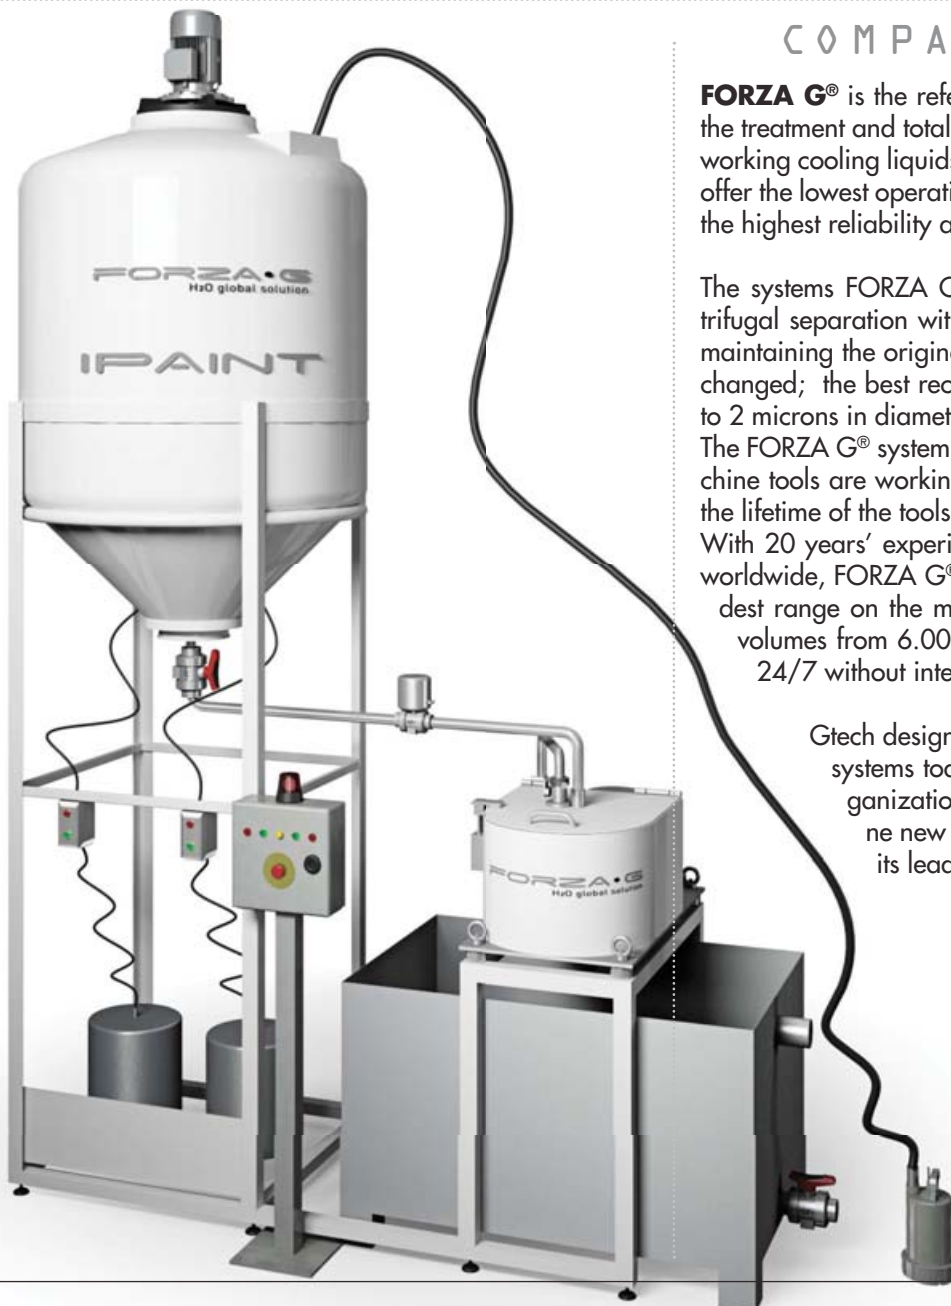

COMPANY PROFILE

FORZA G® is the reference brand in technical solutions for the treatment and total recovery of production line and glass working cooling liquids. FORZA G® products are designed to offer the lowest operating costs, the best energy optimization, the highest reliability and the longest lifetimes.

The systems FORZA G® are champions of solid-liquid centrifugal separation without using any chemical additives, so maintaining the original properties of the cooling liquids unchanged; the best recovery of all particles in suspension up to 2 microns in diameter is guaranteed.

The FORZA G® systems are the solution to ensure that all machine tools are working in ideal conditions, and so lengthen the lifetime of the tools and protect all your investments.

With 20 years' experience and more than 450 installations worldwide, FORZA G® is designed and produced as the widest range on the market of solutions for the treatment of volumes from 6.000 L/h to 300.000 L/h, and operating 24/7 without interruption.

Gtech designs and manufactures FORZA G® brand systems today and has started a three-year reorganization of its FORZA G® production, to define new sector industrial standards and uphold its leadership in the field.