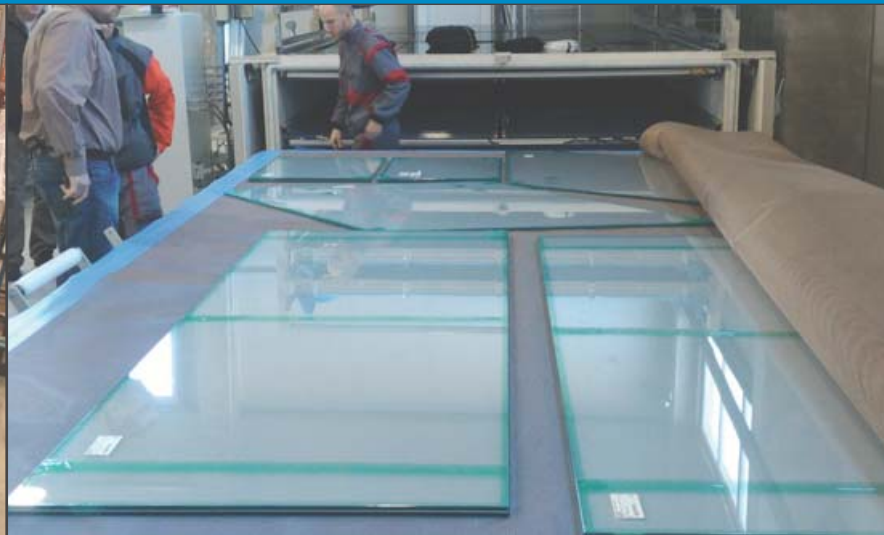

Sales

Domestic (95%) / International (5%)

Founding Year

1992

Planned Exhibitions

Vitrum 2017 - Milan, Italy
3 / 6 October 2017

The systems produced by **Tema** are specifically dedicated to both the small scale glassmaker/ craftsman as well as to large scale industry, with models ranging from small workshop furnaces to more productive systems, that are capable of laminating sheets of up to 3.200x6.000 mm on 4 levels, with a production output up to 75 sqm/process.

The strong points of the company production is the quality, the care taken in details, the use of the best materials and ongoing research into innovative materials and solutions, making for exceptional reliability.