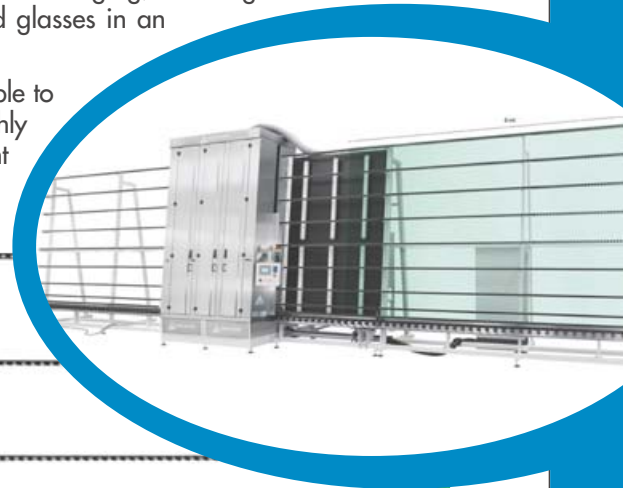

The strong points of all products are their ease of use, long working life, very simple to use, low maintenance required and high processing quality. The company is also highly concentrated on the customization of all its models in order to adapt them to different customers' demands: a very wide and detailed list of options is available, and is continuously updated and increased in response to the evolving market.