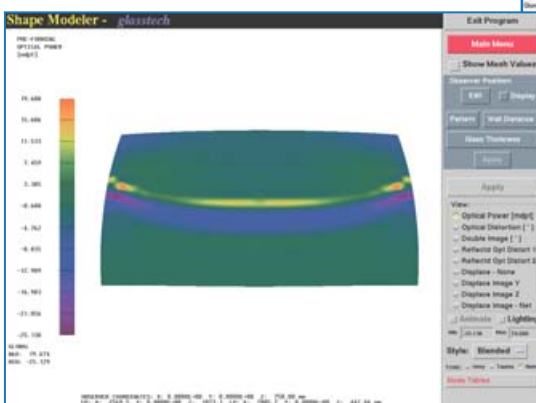

PERRYSBURG, OHIO U.S.A.

SHANGHAI, CHINA

MUMBAI, INDIA