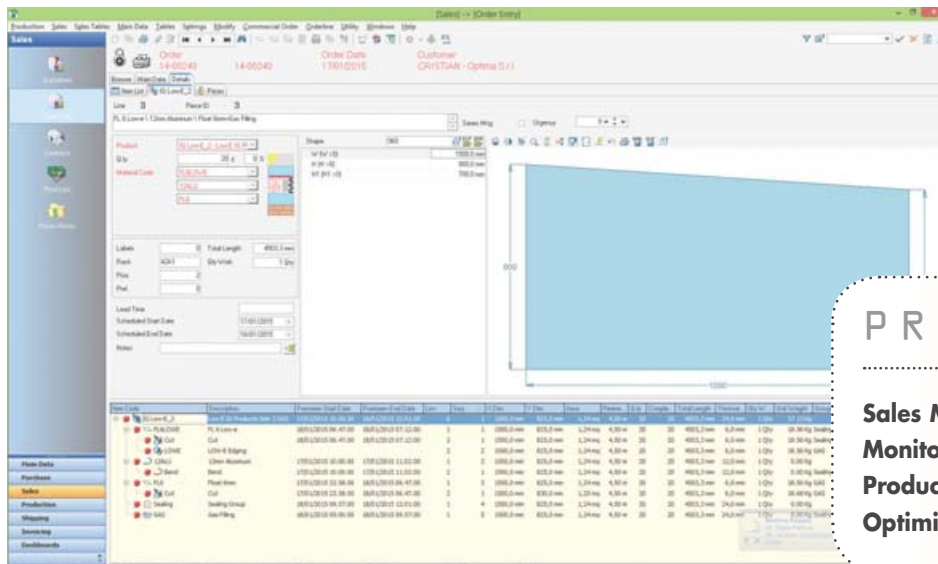

of cutting diagrams, creation of templates using laser, interface with existing ERP systems.

Drawing Systems

Complete range of products for the conversion of graphical formats, for the design of complex geometric figures by means of parametric shapes or CAD 2D design systems, as well as for the preparation of images using scanner or digital camera.