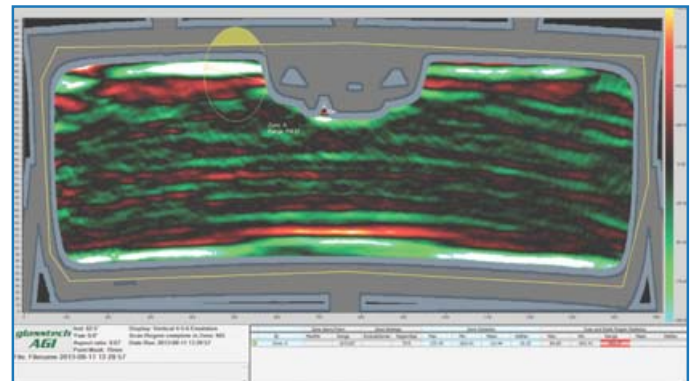

PERRYSBURG, OHIO U.S.A.

SHANGHAI, CHINA

MUMBAI, INDIA