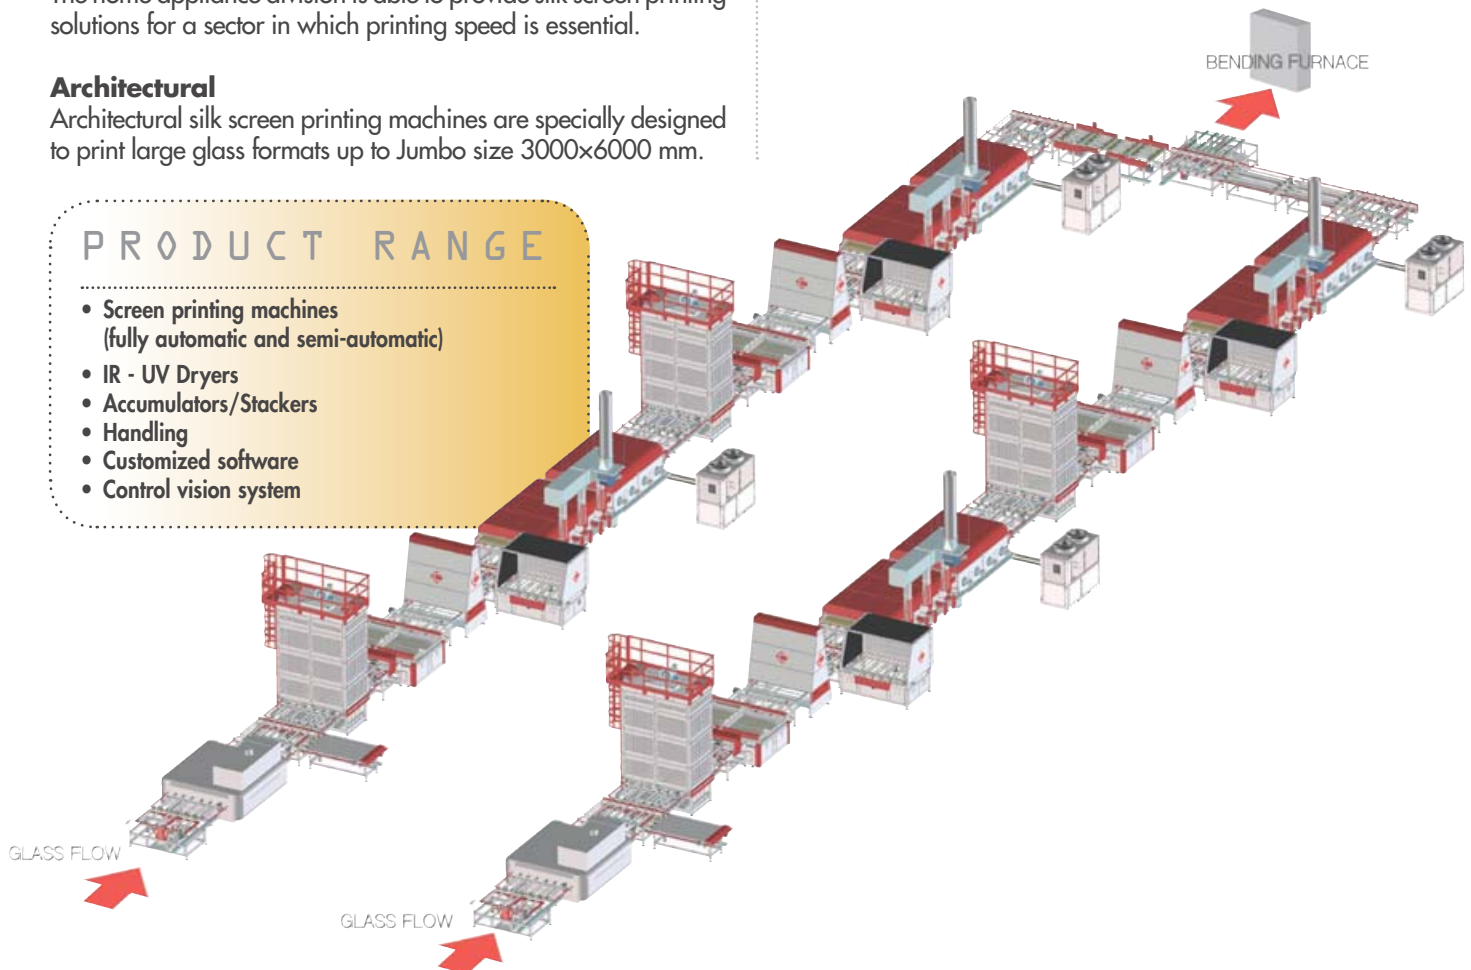

Furnaces

IR and UV Dryers and customized heat treatment solutions. All Cugher dryers comply with the highest energy standards and are designed as an integral part of the line.

Handling

The high range of Cugher handling products allows transportation and stacking of glasses with any dimension and shape in all the directions inside production plant.

PRODUCT RANGE

- Screen printing machines (fully automatic and semi-automatic)
- IR - UV Dryers
- Accumulators/Stackers
- Handling
- Customized software
- Control vision system

ECOL

ECOL INGENIERA INDUSTRIAL, S.L.