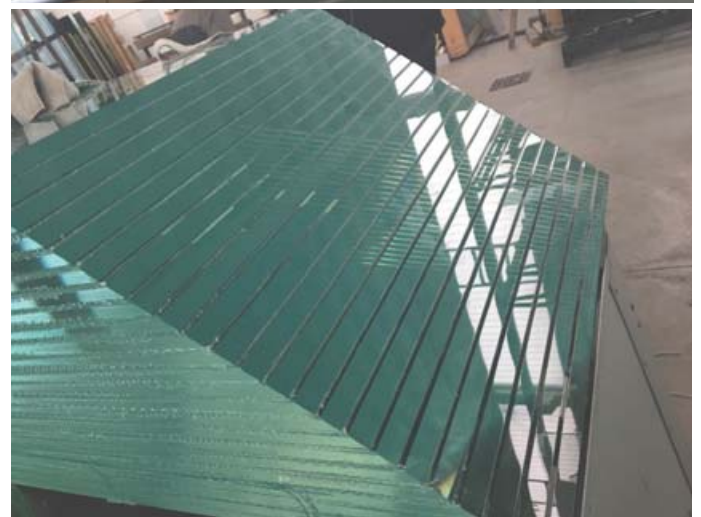

PRODUCT RANGE

- COMPLETE PLANTS • INFRARED OVENS • ACCESSORIES