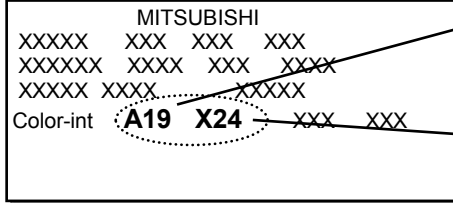

MITSUBISHI

POSIZIONAMENTO TARGHETTA:
interno vano motore
o battuta porta lato passeggero
Modello COLT: il **codice colore**

è preceduto dalla sigla EXT. Es. : EXT **A50**

cod.colore
parte superiore

cod.colore parte
inferiore

ASX		
CODICE	NOME COLORE	COLOR PROFI SYSTEM
PASTELLI		
W19	White	SA066.50
MET - MICA - PEARL		
A31	Cool silver	MA198.05
C06	Greysh brown	MM307.30
D14	Dark blue	MB593.63
D17	Kawa semi blue	MB648.00
P26	Red	MR162.00
U17	Titanium grey	MA536.20
X42	Amethyst black	MA961.45

COLT		
CODICE	NOME COLORE	COLOR PROFI SYSTEM
PASTELLI		
P04	New red	SR239.75
W16	New white	SA164.50
MET - MICA - PEARL		
A50	Haag silver	MA140.50
A98	Glamour grey	MM249.48
D09	Graphite blue	MB129.99
P34	Bright red	MR198.00
T96	Atlantis blue	MB866.66
U05	Smoked grey	MA777.55
X62	Black	MA948.90

i-MIEV		
CODICE	NOME COLORE	COLOR PROFI SYSTEM
PASTELLI		
P85	Palma red	SR164.50
W37	White	SA060.50
MET - MICA - PEARL		
A31	Cool silver	MA198.05
D12	Blue	MB742.30
P39	Raspberry red	MR344.10
U17	Titanium grey	MA536.20
X42	Amethyst black	MA961.45
BICOLORI		
---	P85 + W37	

LANCER		
CODICE	NOME COLORE	COLOR PROFI SYSTEM
PASTELLI		
W37	White	SA060.50
MET - MICA - PEARL		
A31	Cool silver	MA198.05
A39	Medium purplish grey	MA715.00
A86	Greenish silver	MB631.20
D06	Blue	---
P26	Red	MR162.00
X42	Amethyst black	MA961.45