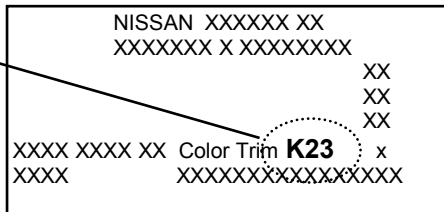

INFINITI (NISSAN)

POSIZIONAMENTO TARGHETTA:
interno vano motore

cod.colore

SERIE EX		
CODICE	NOME COLORE	COLOR PROFI SYSTEM
PASTELLI		
KH3	Super black	SA308.50
MET - MICA - PEARL		
FAH	Light blue	MG006.02
GAC	Black	MA962.13
K23	Silver	MA048.21
KAD	Grey	MA608.70
NAB	Dark red	MR452.00
QAA	White	MA014.05

SERIE FX		
CODICE	NOME COLORE	COLOR PROFI SYSTEM
PASTELLI		
KH3	Super black	SA308.50
MET - MICA - PEARL		
GAC	Black	MA962.13
JAA	Olive grey	MM269.82
K23	Silver	MA048.21
K51	Grey	MA484.80
K52	Dark grey	MB232.20
NAE	Dark red	---
QAA	White	MA014.05

SERIE G		
CODICE	NOME COLORE	COLOR PROFI SYSTEM
PASTELLI		
A54	Red	SR249.50
KH3	Super black	SA308.50
MET - MICA - PEARL		
GAC	Black	MA962.13
K11	Smoke	MA746.90
K23	Silver	MA048.21
K52	Dark grey	MB232.20
KAD	Grey	MA608.70
QAA	White	MA014.05

SERIE G CABRIO		
CODICE	NOME COLORE	COLOR PROFI SYSTEM
PASTELLI		
A54	Red	SR249.50
KH3	Super black	SA308.50
MET - MICA - PEARL		
GAC	Black	MA962.13
K23	Silver	MA048.21
KAD	Grey	MA608.70
QAA	White	MA014.05
RAF	Kishy blue	MB028.85
RAW	Blue metallic	MB822.20

SERIE G COUPE		
CODICE	NOME COLORE	COLOR PROFI SYSTEM
PASTELLI		
A54	Red	SR249.50
KH3	Super black	SA308.50
MET - MICA - PEARL		
GAC	Black	MA962.13
K23	Silver	MA048.21
K52	Dark grey	MB232.20
KAD	Grey	MA608.70
QAA	White	MA014.05
RAW	Blue metallic	MB822.20

SERIE M		
CODICE	NOME COLORE	COLOR PROFI SYSTEM
PASTELLI		
KH3	Super black	SA308.50
MET - MICA - PEARL		
GAC	Black	MA962.13
K23	Silver	MA048.21
K51	Grey	MA484.80
K52	Dark grey	MB232.20
KAT	Grey	MA745.22
QAA	White	MA014.05
RAM	Greyish blue	MA777.35