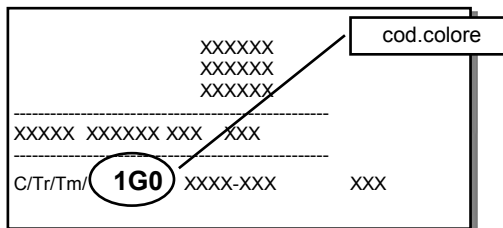

LEXUS

POSIZIONAMENTO TARGHETTA:
interno vano motore o libretto manutenzione

CT200H		
CODICE	NOME COLORE	COLOR PROFI SYSTEM
PASTELLI		
212	Black	SA300.25
MET - MICA - PEARL		
077	Premium white	MA012.40
214	Black opal	MB613.27
1G0	Dark grey	MA856.44
1G1	Silver	MA150.75
3R1	Red crystal	MR214.13
4V3	Fire agate	---
5B1	Flare yellow	---
8U1	Blue	MB851.37
8U9	Silver blue	MB043.05

GS		
CODICE	NOME COLORE	COLOR PROFI SYSTEM
PASTELLI		
212	Black	SA300.25
MET - MICA - PEARL		
077	Premium white	MA012.40
214	Black opal	MB613.27
217	Black metallic	MA955.55
1F2	Premium silver	MA168.57
1G0	Dark grey	MA856.44
1G5	Frosty	---
3R1	Red crystal	MR214.13
4U7	Sleek ecru	MM131.57
6V6	Deep peridot	MM325.35
8V3	Deep blue	MB964.35

IS		
CODICE	NOME COLORE	COLOR PROFI SYSTEM
PASTELLI		
212	Black	SA300.25
MET - MICA - PEARL		
074	Bluish crystal	MA038.42
077	Premium white	MA012.40
217	Black metallic	MA955.55
1F2	Premium silver	MA168.57
1G0	Dark grey	MA856.44
1G1	Silver met	MA150.75
3R1	Red crystal	MR214.13
8U1	Blue	MB851.37
8U9	Silver blue	MB043.05
8V3	Deep blue	MB964.35
9AL	Deep garnet	MB591.20

LFA		
CODICE	NOME COLORE	COLOR PROFI SYSTEM
PASTELLI		
079	Whitest white	---
212	Black	SA300.25
3P0	Super red 5	SR169.00
MET - MICA - PEARL		
077	Premium white	MA012.40
1F2	Premium silver	MA168.57
1G0	Dark grey	MA856.44
3S4	Red	---
4V2	Brown	---
5B0	Yellow	---
8V8	Liquid blue	---

LS		
CODICE	NOME COLORE	COLOR PROFI SYSTEM
PASTELLI		
212	Black	SA300.25
MET - MICA - PEARL		
077	Premium white	MA012.40
214	Black opal	MB613.27
1F2	Premium silver	MA168.57
1G0	Dark grey	MA856.44
1G5	Frosty pearl	---
3R1	Red crystal	MR214.13
4T5	Sable	MA842.70
4U7	Sleek ecru	MM131.57
6V6	Deep peridot	MM325.35
8V3	Deep blue	MB964.35
8V4	Medium blue	MB206.20

RX		
CODICE	NOME COLORE	COLOR PROFI SYSTEM
PASTELLI		
212	Black	SA300.25
MET - MICA - PEARL		
077	Premium white	MA012.40
078	Quartz white crystal	MA038.05
214	Black opal	MB613.27
217	Black metallic	MA955.55
1G0	Dark grey	MA856.44
1G1	Silver	MA150.75
3R1	Red crystal	MR214.13
4U7	Sleek ecru	MM131.57
8U9	Silver blue	MB043.05