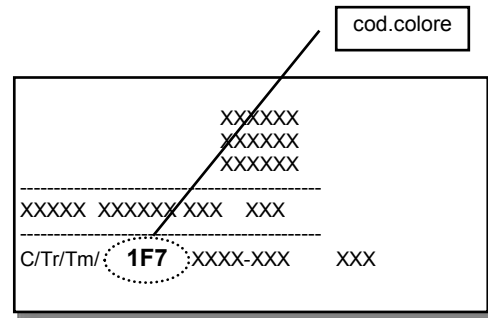

TOYOTA

POSIZIONAMENTO TARGHETTA:
interno vano motore, libretto manutenzione
o portellone posteriore

AURIS

CODICE	NOME COLORE	COLOR PROFI SYSTEM
PASTELLI		
040	Super white II	SA087.50
MET - MICA - PEARL		
070	White chystal shine	MA012.35
209	Black	MA939.00
1F7	Silver	MA134.90
1G3	Grey	MA705.30
1H2	Dark steel	MB269.02
8S6	Dark blue	MB964.00
8T7	Blue	MB843.60

AVENSIS

CODICE	NOME COLORE	COLOR PROFI SYSTEM
PASTELLI		
040	Super white II	SA087.50
MET - MICA - PEARL		
209	Black	MA939.00
1F7	Silver	MA134.90
1G3	Grey	MA705.30
1G6	Grey	MA405.00
1H2	Dark steel	MB269.02
8S6	Dark blue	MB964.00
8U5	Dark blue	MB191.40

AYGO

CODICE	NOME COLORE	COLOR PROFI SYSTEM
PASTELLI		
068	Cool white	SA086.50
3P0	Super red 5	SR169.00
MET - MICA - PEARL		
211	Black	MA950.67
1E0	Dark grey	MA856.09
1E7	Grey titan	MA149.50
3R3	Barcelona red	MB313.94
6T3	Dark green	MG386.65
8U7	Blue	MB747.67

IQ

CODICE	NOME COLORE	COLOR PROFI SYSTEM
PASTELLI		
3P0	Super red 5	SR169.00
MET - MICA - PEARL		
070	White chystal shine	MA012.35
209	Black	MA939.00
1F7	Silver	MA134.90
1G3	Grey	MA705.30
4R8	Orange	MY086.40
4T3	Bronze	MM265.90
8R3	Greyish blue	MB313.94

LAND CRUISER

CODICE	NOME COLORE	COLOR PROFI SYSTEM
PASTELLI		
040	Super white II	SA087.50
202	Astral black	SA308.50
MET - MICA - PEARL		
070	White chystal shine	MA012.35
1F7	Silver	MA134.90
1G3	Grey	MA705.30
1H2	Dark steel	MB269.02
6V2	Green	---
8R3	Greysh blue	MB313.94

PRIUS

CODICE	NOME COLORE	COLOR PROFI SYSTEM
PASTELLI		
040	Super white II	SA087.50
202	Astral black	SA308.50
MET - MICA - PEARL		
070	White chystal shine	MA012.35
1F7	Silver	MA134.90
8T5	Dark blue	MB925.10
8V1	Night shade	MA792.70