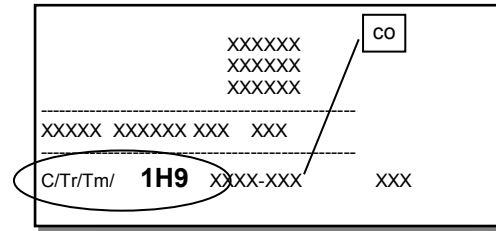

LEXUS

POSIZIONAMENTO TARGHETTA:
interno vano motore o libretto manutenzione

CT200H		
CODICE	NOME COLORE	COLOR PROFI SYSTEM
PASTELLI		
212	Black	SA300.25
3T2	Solid red	SR243.90
MET - MICA - PEARL		
083	White nova gf	---
085	Sonic quartz	MA033.0075
223	Graphite black GF	---
1H9	Dark grey	MA663.60
1J4	Platinum silver	MA070.00
3R1	Red crystal	MR214.13
4V3	Fire agate	MM336.40
8U1	Blue	MB851.37
8X5	Deep blue	---

IS		
CODICE	NOME COLORE	COLOR PROFI SYSTEM
PASTELLI		
212	Black	SA300.25
MET - MICA - PEARL		
077	Premium white	MA012.40
083	White nova gf	---
217	Black metallic	MA955.55
1H9	Dark grey	MA663.60
1J4	Platinum silver	MA070.00
1J7	Sonic titanium	MA471.20
3R1	Red crystal	MR214.13
8U1	Blue	MB851.37
8V3	Deep blue	MB964.35

LS		
CODICE	NOME COLORE	COLOR PROFI SYSTEM
PASTELLI		
212	Black	SA300.25
MET - MICA - PEARL		
077	Premium white	MA012.40
083	White nova gf	---
214	Black opal	MB613.27
217	Black metallic	MA955.55
1H9	Dark grey	MA663.60
1J2	Sonic silver	---
3R1	Red crystal	MR214.13
4U7	Sleek ecru	MM131.57
4V3	Fire agate	MM336.40
8V3	Deep blue	MB964.35

NX		
CODICE	NOME COLORE	COLOR PROFI SYSTEM
PASTELLI		
212	Black	SA300.25
MET - MICA - PEARL		
083	White nova gf	---
085	Sonic quartz	MA033.0075
223	Graphite black GF	---
1H9	Dark grey	MA663.60
1J4	Platinum silver	MA070.00
1J7	Sonic titanium	MA471.20
3R1	Red crystal	MR214.13
4X2	Amber crystal shine	MR301.4250
8U1	Blue	MB851.37
8X9	Sparkling meteo	---

RC		
CODICE	NOME COLORE	COLOR PROFI SYSTEM
PASTELLI		
212	Black	SA300.25
MET - MICA - PEARL		
083	White nova gf	---
085	Sonic quartz	MA033.0075
217	Black metallic	MA955.55
1H9	Dark grey	MA663.60
1J4	Platinum silver	MA070.00
1J7	Sonic titanium	MA471.20
3T5	Radiant red contrast layering	---
4W7	Lava orange	MY073.1250
8X1	Layart heat blue	---

RX		
CODICE	NOME COLORE	COLOR PROFI SYSTEM
PASTELLI		
212	Black	SA300.25
MET - MICA - PEARL		
083	White nova gf	---
085	Sonic quartz	MA033.0075
223	Graphite black GF	---
1H9	Dark grey	MA663.60
1J4	Platinum silver	MA070.00
1J7	Sonic titanium	MA471.20
3R1	Red crystal	MR214.13
4X2	Amber crystal shine	MR301.4250
8X5	Deep blue	---