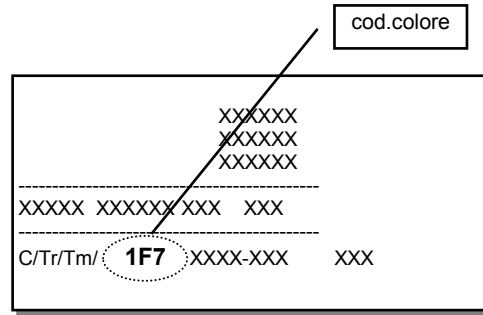

TOYOTA

POSIZIONAMENTO TARGHETTA:
interno vano motore, libretto manutenzione
o portellone posteriore

AURIS		
CODICE	NOME COLORE	COLOR PROFI SYSTEM
PASTELLI		
040	Super white II	SA087.50
MET - MICA - PEARL		
070	White chystal shine	MA012.35
209	Black	MA939.00
1F7	Silver	MA134.90
1G3	Grey	MA705.30
1G6	Grey	MA405.00
1H2	Dark steel	MB269.02
3R3	Barcelona red	MR154.42
4V8	Avant garde bronze	MA432.35
8T5	Dark blue	MB925.10
8U6	Blue	MB334.90

AYGO		
CODICE	NOME COLORE	COLOR PROFI SYSTEM
PASTELLI		
068	Cool white	SA086.50
3P0	Super red 5	SR169.00
MET - MICA - PEARL		
1E0	Dark grey	MA856.09
1E7	Grey titan	MA149.50
211	Black	MA950.67
4W5	Pop orange cs	---
8R7	Dark blue mica	MB253.75
8W9	Cyan	MB744.0220

GT 86		
CODICE	NOME COLORE	COLOR PROFI SYSTEM
PASTELLI		
M7Y	Pure red	SR230.00
MET - MICA - PEARL		
61K	Asphalt	MA907.87
D4S	Raven	---
G1U	Steel metallic	MA198.10
H8R	Hot lava	MY084.30
K1X	Crystal white	MA035.12
K3X	Azu light blue	MB933.90

HILUX		
CODICE	NOME COLORE	COLOR PROFI SYSTEM
PASTELLI		
040	Super white II	SA087.50
MET - MICA - PEARL		
218	Attitude black	MB619.68
1D6	Silver	MA362.10
1G3	Grey	MA705.30
1H2	Dark steel	MB269.02
8T7	Blue	MB843.60

LAND CRUISER		
CODICE	NOME COLORE	COLOR PROFI SYSTEM
PASTELLI		
040	Super white II	SA087.50
202	Astral black	SA308.50
MET - MICA - PEARL		
070	White chystal shine	MA012.35
1F7	Silver	MA134.90
1G3	Grey	MA705.30
1H2	Dark steel	MB269.02
3R3	Barcelona red	MR154.42
4T3	Bronze mica met	MM265.90
6V4	Dark green mica	MG242.70

PRIUS		
CODICE	NOME COLORE	COLOR PROFI SYSTEM
PASTELLI		
040	Super white II	SA087.50
MET - MICA - PEARL		
070	White chystal shine	MA012.35
218	Attitude black	MB619.68
1F7	Silver	MA134.90
1G3	Grey	MA705.30
3T7	Luminous red	---
8W7	Dark blue	MB890.65