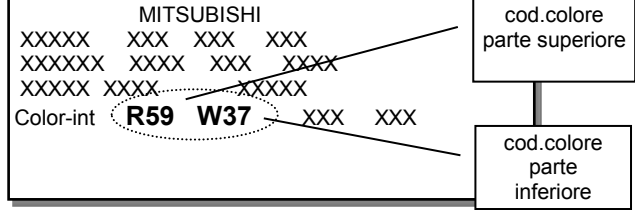

MITSUBISHI

POSIZIONAMENTO TARGHETTA:
interno vano motore
o battuta porta lato passeggero
Modello COLT: il codice colore
è preceduto dalla sigla EXT. Es.: EXT **A50**

ASX		
CODICE	NOME COLORE	COLOR PROFI SYSTEM
PASTELLI		
W37	White	SA060.50
MET - MICA - PEARL		
A31	Cool silver	MA198.05
C06	Greysh brown	MM307.30
P26	Red	MR162.00
U17	Titanium grey	MA536.20
W13	White	MA033.10
X42	Amethyst black	MA961.45

i-MiEV		
CODICE	NOME COLORE	COLOR PROFI SYSTEM
PASTELLI		
W37	White (Frost)	SA060.50
MET - MICA - PEARL		
A31	Cool silver	MA198.05
D12	Blue (Ocean)	MB742.30
P39	Raspberry red	MR344.10
U17	Titanium grey	MA536.20
X42	Amethyst black	MA961.45
BICOLORI		
R4W	P85 + W13	

L200		
CODICE	NOME COLORE	COLOR PROFI SYSTEM
PASTELLI		
R59	Palma red	SR141.90
W32	Fairy white	SA066.50
MET - MICA - PEARL		
C06	Greysh brown	MM307.30
D23	Blue	MB752.90
F27	Gr/green	MG135.45
U17	Titanium grey	MA536.20
U25	Silver	MA263.08
W54	White	MA005.86
X08	Pyrenees black	MA953.50
PARAFANGHINI		
C2M	MA527.10	
C2M	MA645.70	

OUTLANDER		
CODICE	NOME COLORE	COLOR PROFI SYSTEM
PASTELLI		
W37	White	SA060.50
MET - MICA - PEARL		
A31	Cool silver	MA198.05
C06	Greysh brown	MM307.30
D14	Dark blue	MB593.63
U17	Titanium grey	MA536.20
U21	Bluish silver	MB028.88
W13	White	MA033.10
X42	Amethyst black	MA961.45