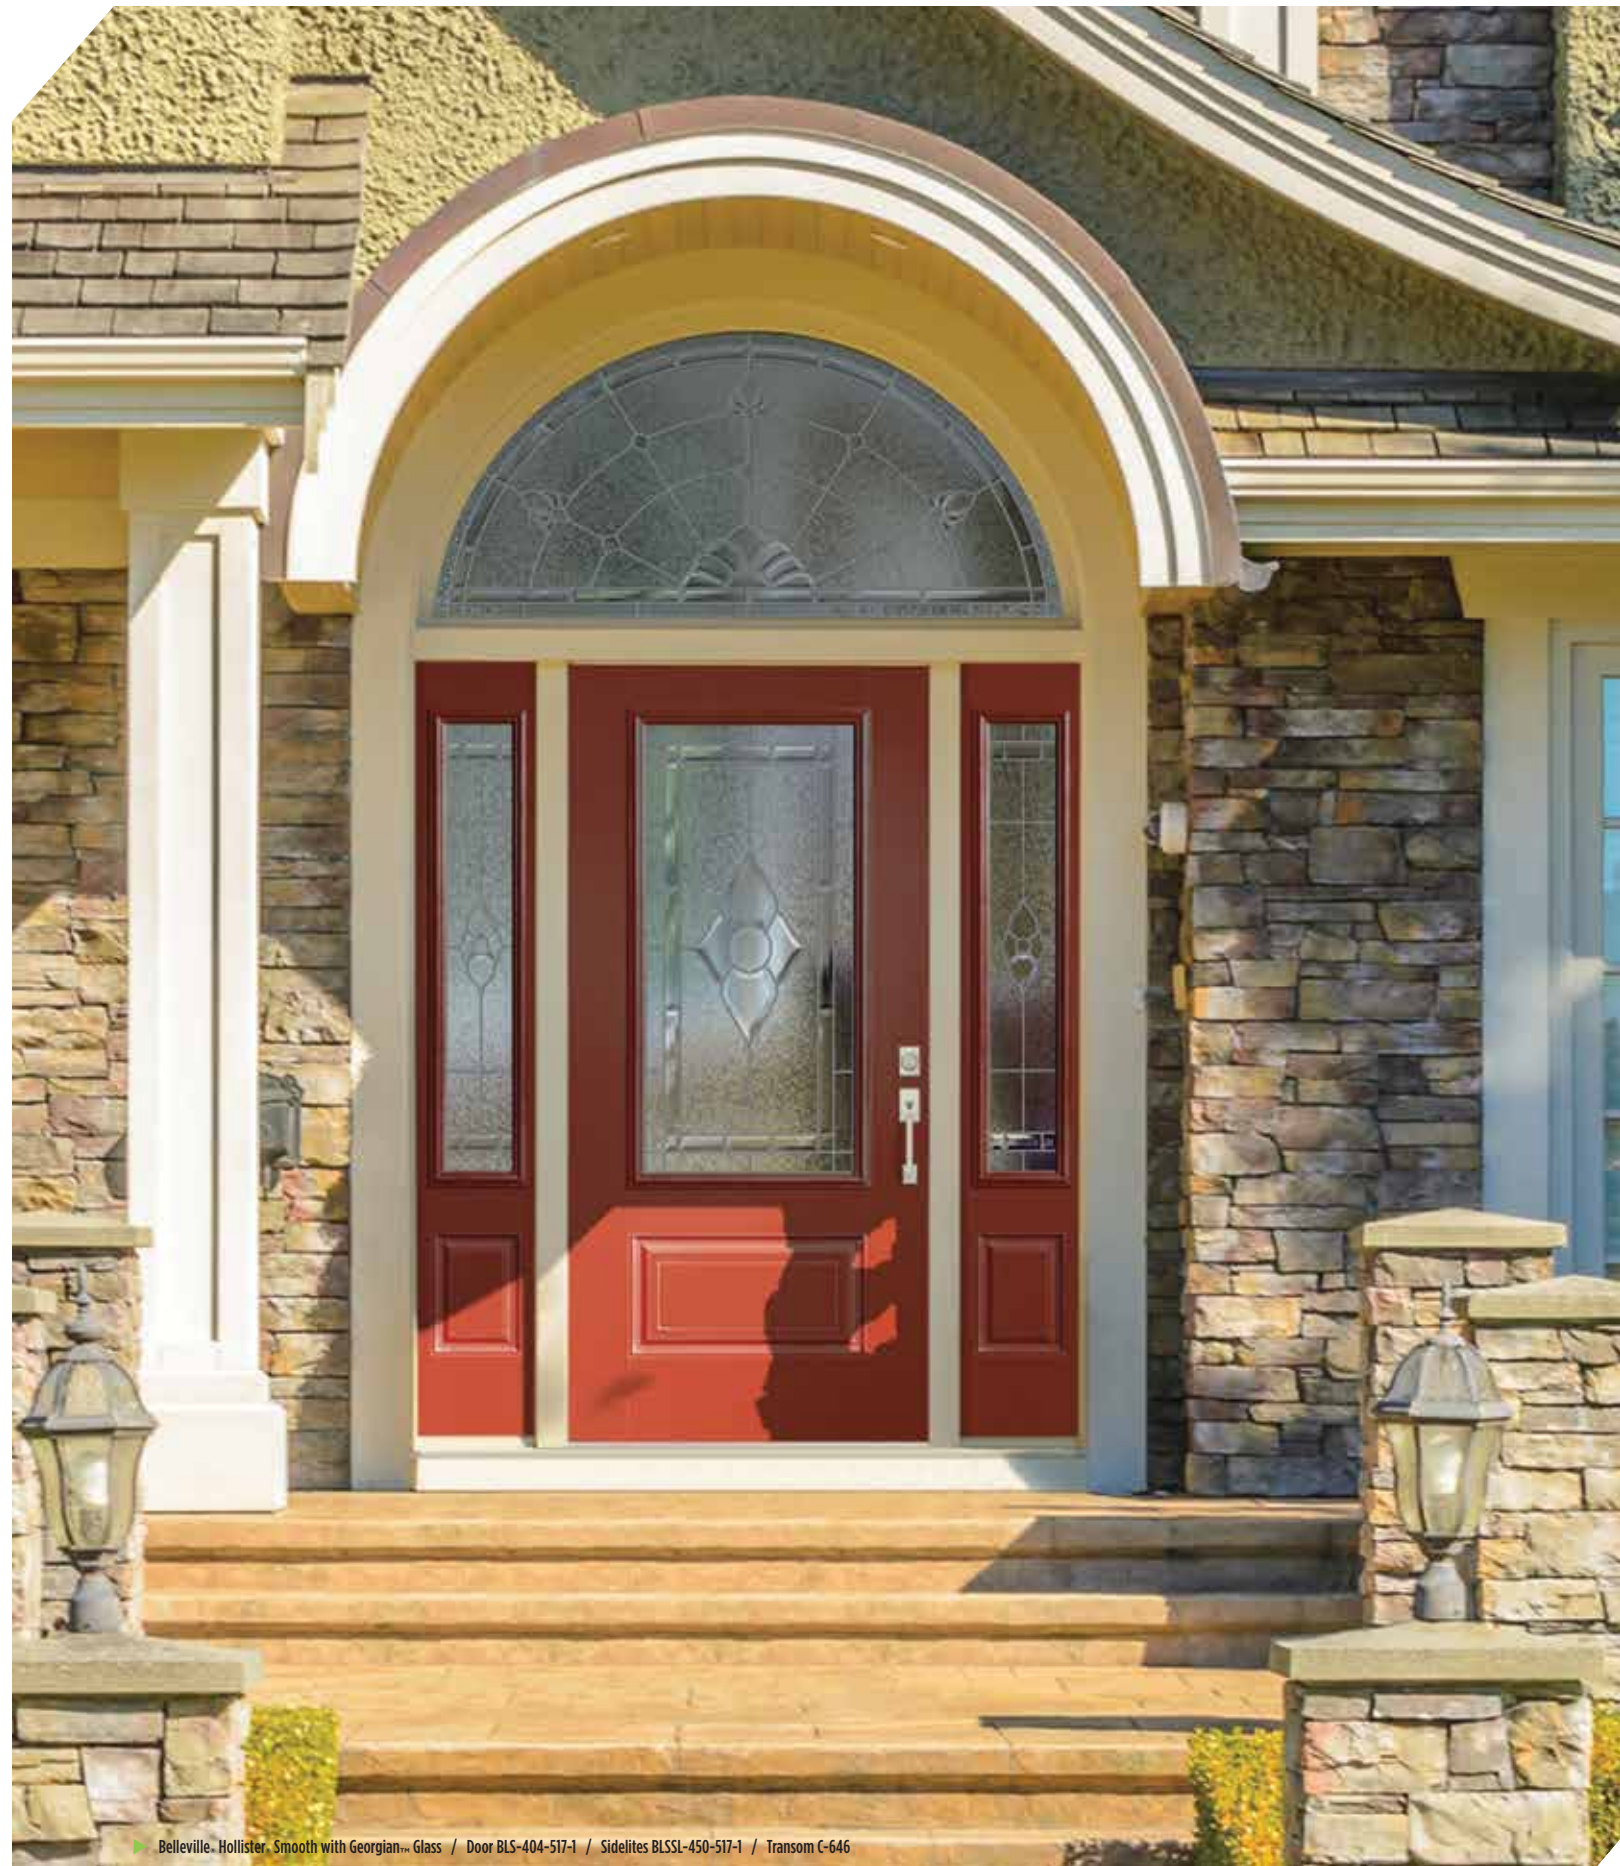

► Belleville, Hollister, Smooth with Georgian™ Glass / Door BLS-404-517-1 / Sidelites BLSL-450-517-1 / Transom C-646