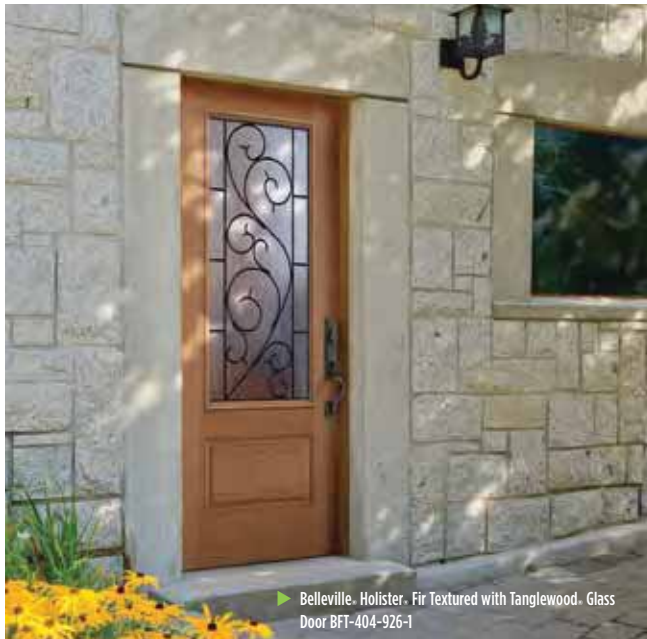

# Tanglewood. Glass

926 - WR  
WROUGHT IRON

LINEA

ESSENTIA

EXPO

IRON

CLASSIC

TEXTURES