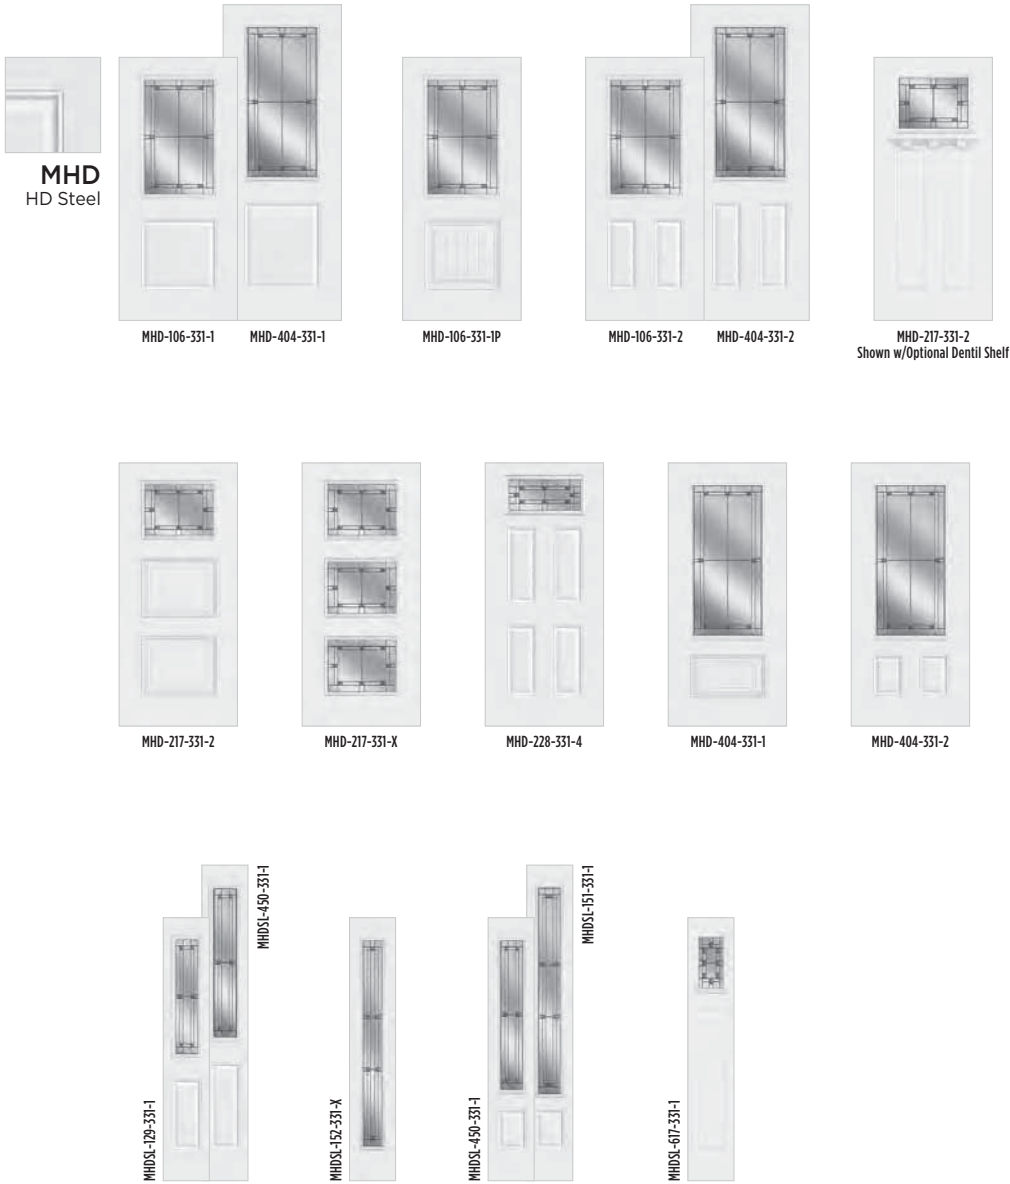

LINEA

ESSENTIA

EXPO

IRON

CLASSIC

TEXTURES

HD STEEL DOORS

TRANSOM