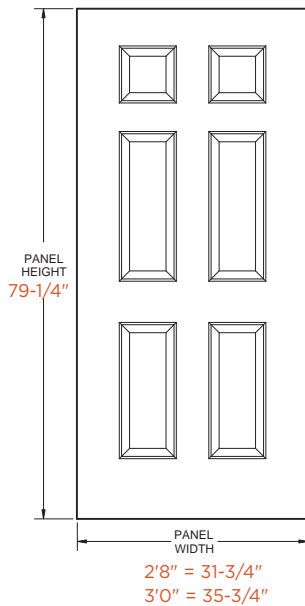

TRANSOMS

E-65	T-65	S-65	C-38	C-64
Elliptical	Rectangle	Shoulder	Half Circle	Full Half Circle
Add 15-3/4" to door height	Add 12-1/4" to door height	Add 17-1/2" to door height	Add 19-1/4" to door height	Add 34-3/4" to door height

DOUBLE DOOR

NOMINAL DOOR SIZE		DOOR UNIT ACTUAL SIZE		ROUGH OPENING SIZE (WOOD STUD)		OUTSIDE BRICKMOULD SIZE	
Width	Height	Width	Height*	Width	Height*	Width	Height*
5'0"	6'8"	62"	82"	62-3/4"	82-1/2"	64-1/2"	83-1/4"
5'4"	6'8"	66"	82"	66-3/4"	82-1/2"	68-1/2"	83-1/4"
5'4"	8'0"	66"	98"	66-3/4"	98-1/2"	68-1/2"	99-1/4"
6'0"	6'8"	74"	82"	74-3/4"	82-1/2"	76-1/2"	83-1/4"
6'0"	8'0"	74"	98"	74-3/4"	98-1/2"	76-1/2"	99-1/4"

All dimensions shown are for inswing doors - deduct 1" from the actual door size, the rough opening size and the outside brickmould size height for outswing handicap accessible doors. See product selection detailed in the Catalog to determine if the entry door style you have selected is available. Recommended rough openings for the FAST-FRAME™ adjustable steel frame offering are different than the dimensions shown in this chart - see rough opening chart titled FAST-FRAME. Floor covering can affect rough opening heights.

Masonite Frame Size & Hardware Locations