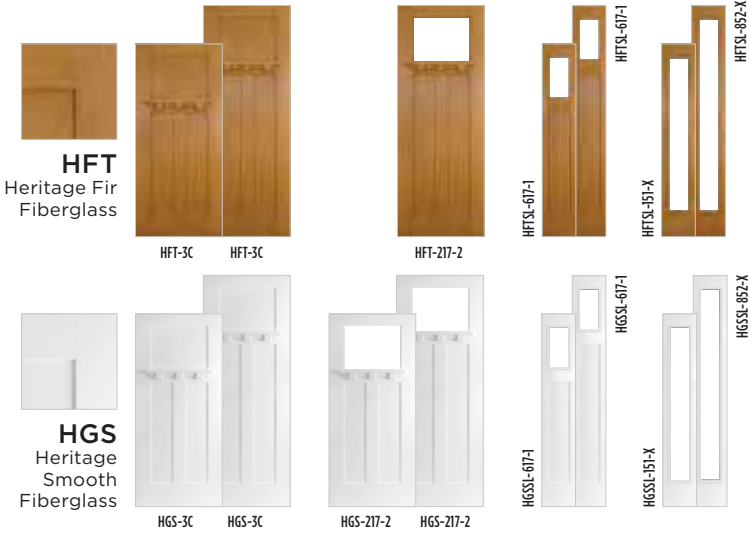

STORM GUARD.

IMPACT-RATED DOORS

HERITAGE SERIES™. FIR TEXTURED / SMOOTH FIBERGLASS