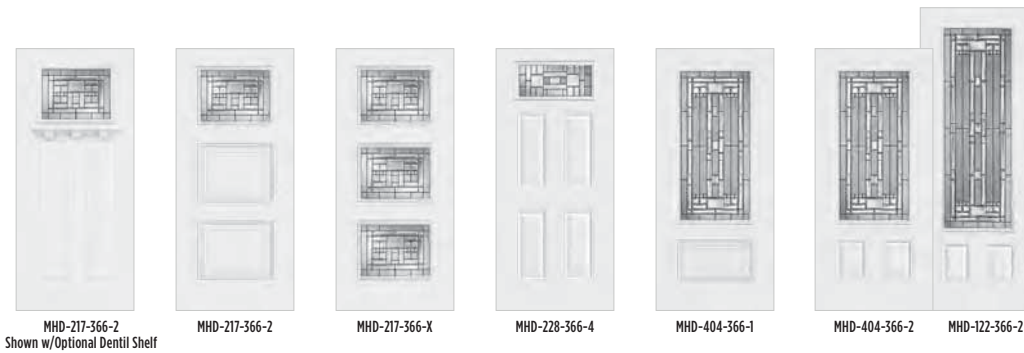

TEXTURES

HD STEEL DOORS

MHD  
HD Steel

TRANSOM

T-366  
\$948

Belleville. Mahogany Textured with Zavalla. Glass / Doors BMT-122-537-X / Sidelites BMTSL-152-537-X