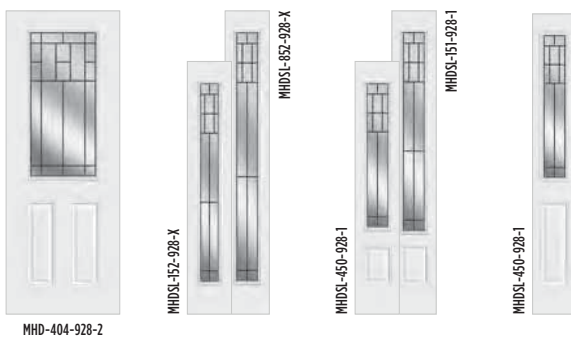

HD STEEL DOORS

**MHD**  
HD Steel

TRANSOM

T-926  
**\$1,511**

▶ Belleville. Smooth with Quattro. Glass / Door BLS-122-957-X / Sidelite BLSSL-152-957-X