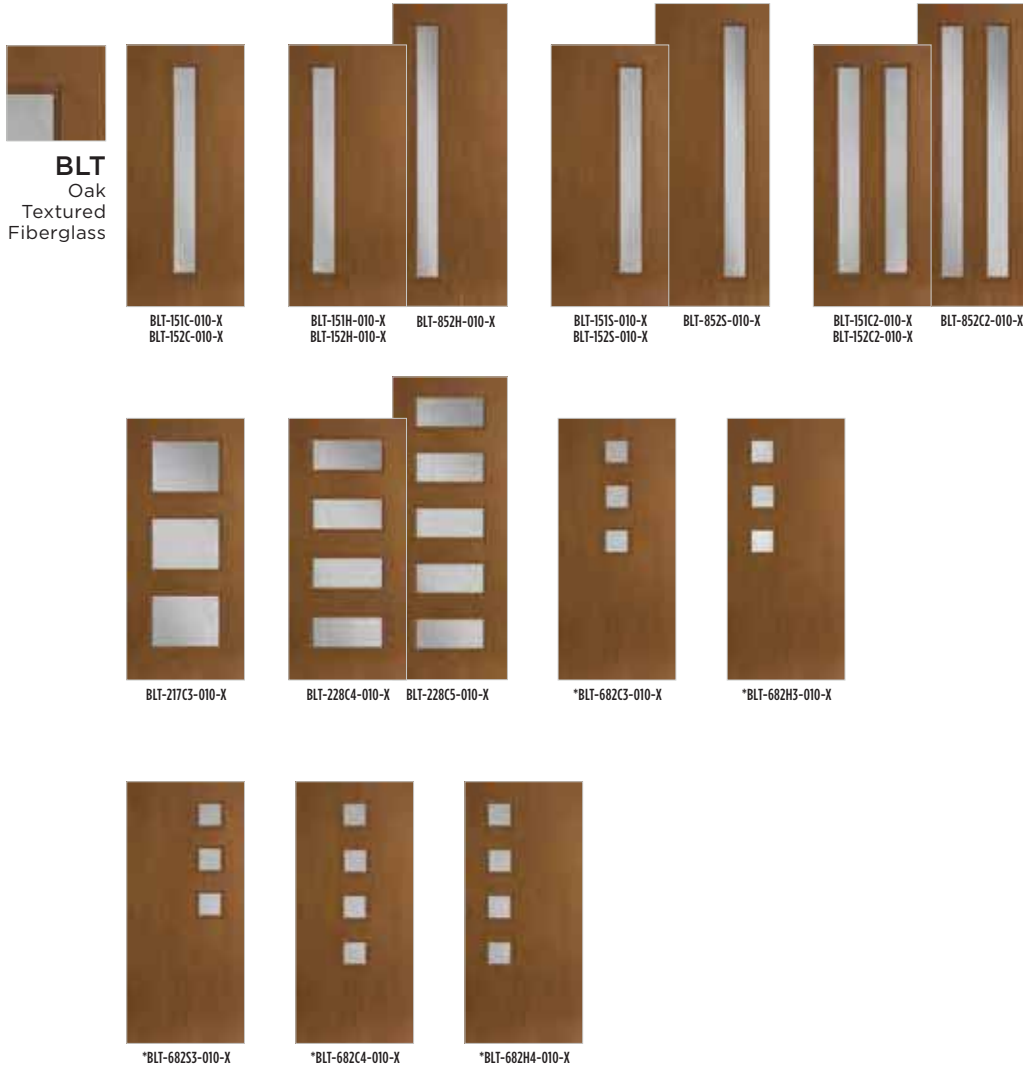

MODERN DOOR

BELLEVILLE. OAK TEXTURED FIBERGLASS / SHOWN WITH CLEAR GLASS

6'8"																				
	Clear	151H-010-X	152H-010-X	151C-010-X	152C-010-X	151S-010-X	152S-010-X	151C2-010-X	152C2-010-X	217C3-010-X	228C4-010-X	682H3-010-X	682S3-010-X	682C3-010-X	682H4-010-X	682S4-010-X	682C4-010-X	682H5-010-X	682S5-010-X	682C5-010-X
BLT	$808	$759	$808	$759	$808	$759	$996	$891	$1,065	$944	$832	$832	$832	$903	$903	$903	$974	$974	$974	
BLS	$538	$489	$538	$489	$538	$489	$726	$621	$795	$674	$562	$562	$562	$633	$633	$633	$704	$704	$704	
MHD	$504	$455	$504	$455	$504	$455	$643	$594	$761	$641	$528	$528	$528	$599	$599	$599	$670	$670	$670	
Chord	151H-115-X	152H-115-X	151C-115-X	152C-115-X	151S-115-X	152S-115-X	151C2-115-X	152C2-115-X	217C3-115-X	228C4-115-X	682H3-115-X	682S3-115-X	682C3-115-X	682H4-115-X	682S4-115-X	682C4-115-X	682H5-115-X	682S5-115-X	682C5-115-X	
Pearl	151H-116-X	152H-116-X	151C-116-X	152C-116-X	151S-116-X	152S-116-X	151C2-116-X	152C2-116-X	217C3-116-X	228C4-116-X	682H3-116-X	682S3-116-X	682C3-116-X	682H4-116-X	682S4-116-X	682C4-116-X	682H5-116-X	682S5-116-X	682C5-116-X	
Quill	151H-119-X	152H-119-X	151C-119-X	152C-119-X	151S-119-X	152S-119-X	151C2-119-X	152C2-119-X	217C3-119-X	228C4-119-X	682H3-119-X	682S3-119-X	682C3-119-X	682H4-119-X	682S4-119-X	682C4-119-X	682H5-119-X	682S5-119-X	682C5-119-X	
Pearl	151H-140-X	152H-140-X	151C-140-X	152C-140-X	151S-140-X	152S-140-X	151C2-140-X	152C2-140-X	217C3-140-X	228C4-140-X	682H3-140-X	682S3-140-X	682C3-140-X	682H4-140-X	682S4-140-X	682C4-140-X	682H5-140-X	682S5-140-X	682C5-140-X	
Double Water	151H-113-X	152H-113-X	151C-113-X	152C-113-X	151S-113-X	152S-113-X	151C2-113-X	152C2-113-X	217C3-113-X	228C4-113-X	682H3-113-X	682S3-113-X	682C3-113-X	682H4-113-X	682S4-113-X	682C4-113-X	682H5-113-X	682S5-113-X	682C5-113-X	
BLT	$865	$865	$865	$865	$865	$865	$1,135	$1,135	$1,193	$1,233	$909	$909	$909	$1,022	$1,022	$1,022	$1,135	$1,135	$1,135	
BLS	$645	$645	$645	$645	$645	$645	$915	$915	$973	$1,013	$689	$689	$689	$802	$802	$802	$915	$915	$915	
MHD	$624	$624	$624	$624	$624	$624	$894	$894	$952	$992	$668	$668	$668	$781	$781	$781	$894	$894	$894	

Please specify door height when ordering. / *Belleville. Oak textured Modern door lite frames come unfinished. /
When ordering Modern doors, please indicate orientation Hinge side (H), Strike side (S), or Center (C).