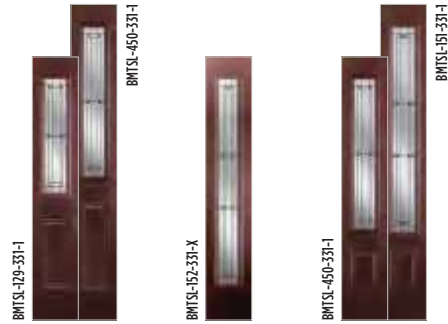

Marco Glass

BELLEVILLE, TEXTURED DOORS