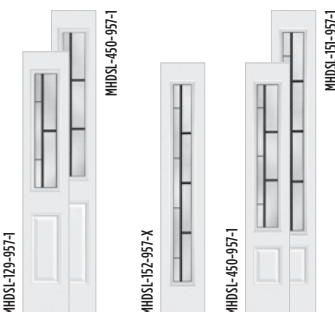

HD STEEL DOORS