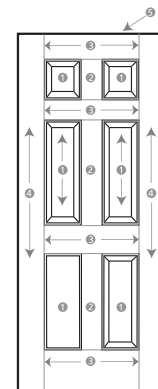

GRAIN DIRECTION:

Figure 1: For textured door finishing with brush.

- #1 Panels and sticking (moulding profiles)
- #2 Vertical center areas (mullions)
- #3 Horizontal areas (rails)
- #4 Outside vertical areas (stiles)
- #5 Edges of door
  (includes both sides and top of door)

Note: To maintain the product warranty, paint all exposed surfaces.