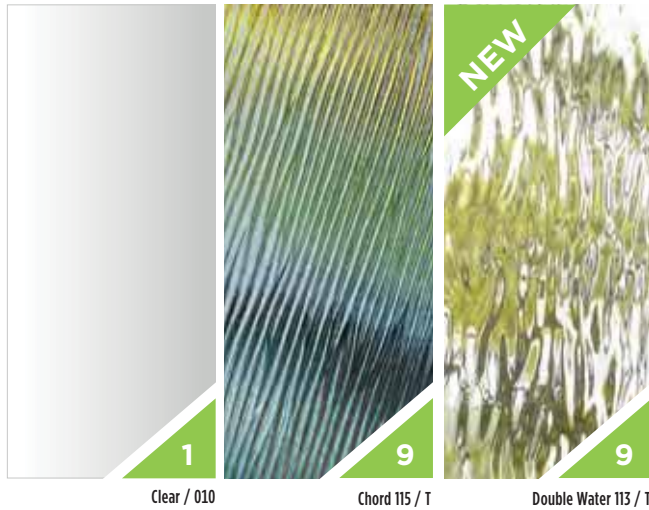

LINEA

ESSENTIA

EXPO

IRON

CLASSIC

TEXTURES

SDL

Simulated Divided Lites