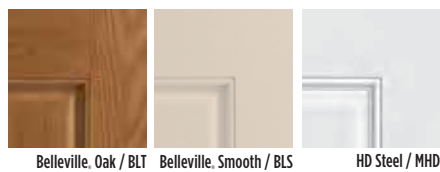

BARRINGTON®

VISTAGRANDE®

HERITAGE SERIES™

MODERN

PANELS

▶ Belleville. Oak Textured with Center Vertical Lite and Clear Glass Door BLT-151C-010-X

GLASS OPTIONS:

OPTIONS: