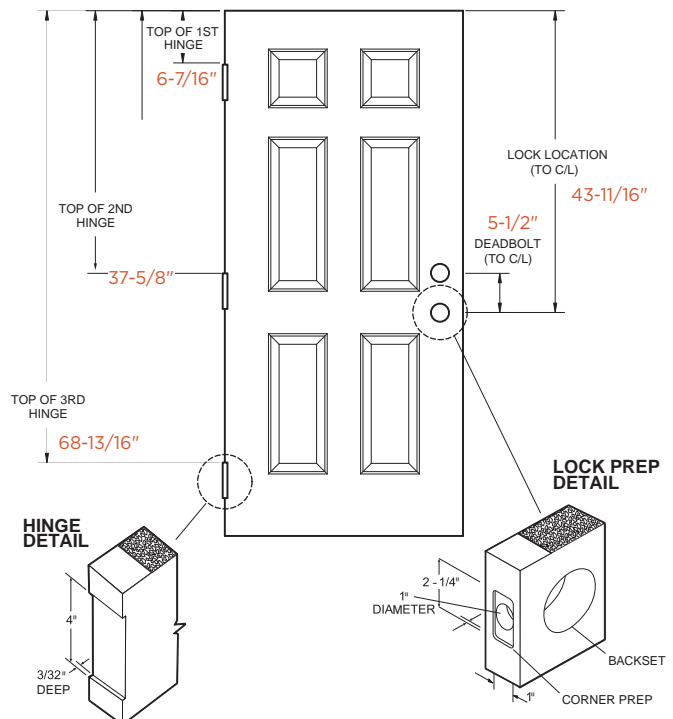

Masonite Standard Hinge Locations