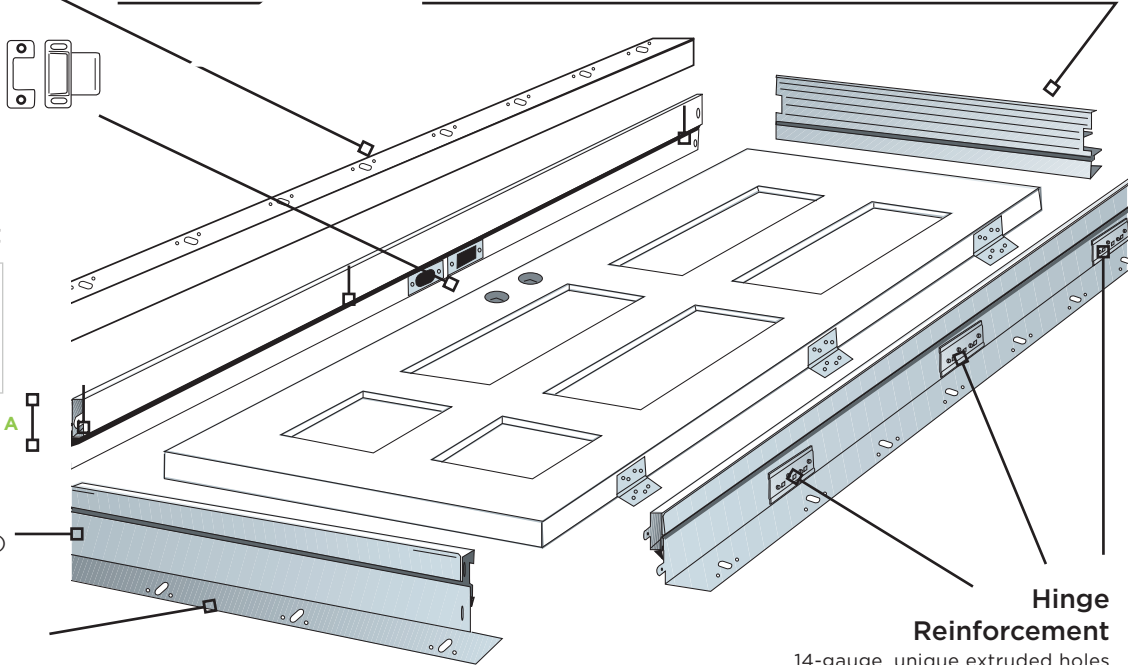

Bumper Outswing Sill

4-9/16" width