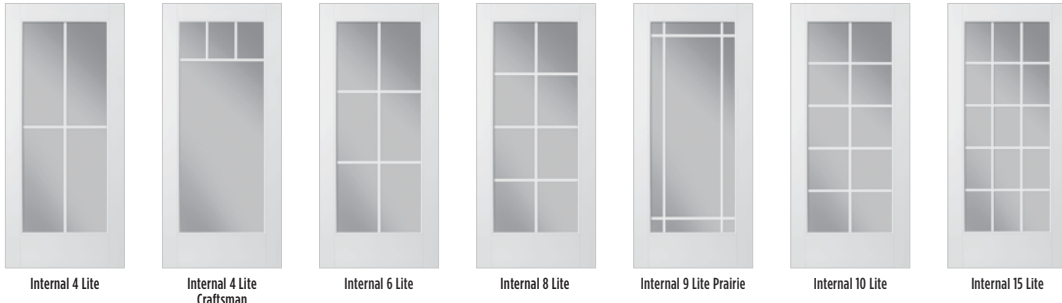

INTERNAL GRID OPTIONS

**Grille Type D**  
White Georgian 5/8"  
**STOCK**

**Grille Type C**  
White Wide  
Traditional 7/8"

VISTAGRANDE. SMOOTH FLUSH-GLAZED DOORS / INTERNAL GRIDS / LOW-E GLASS

**VSG**  
Smooth  
Fiberglass