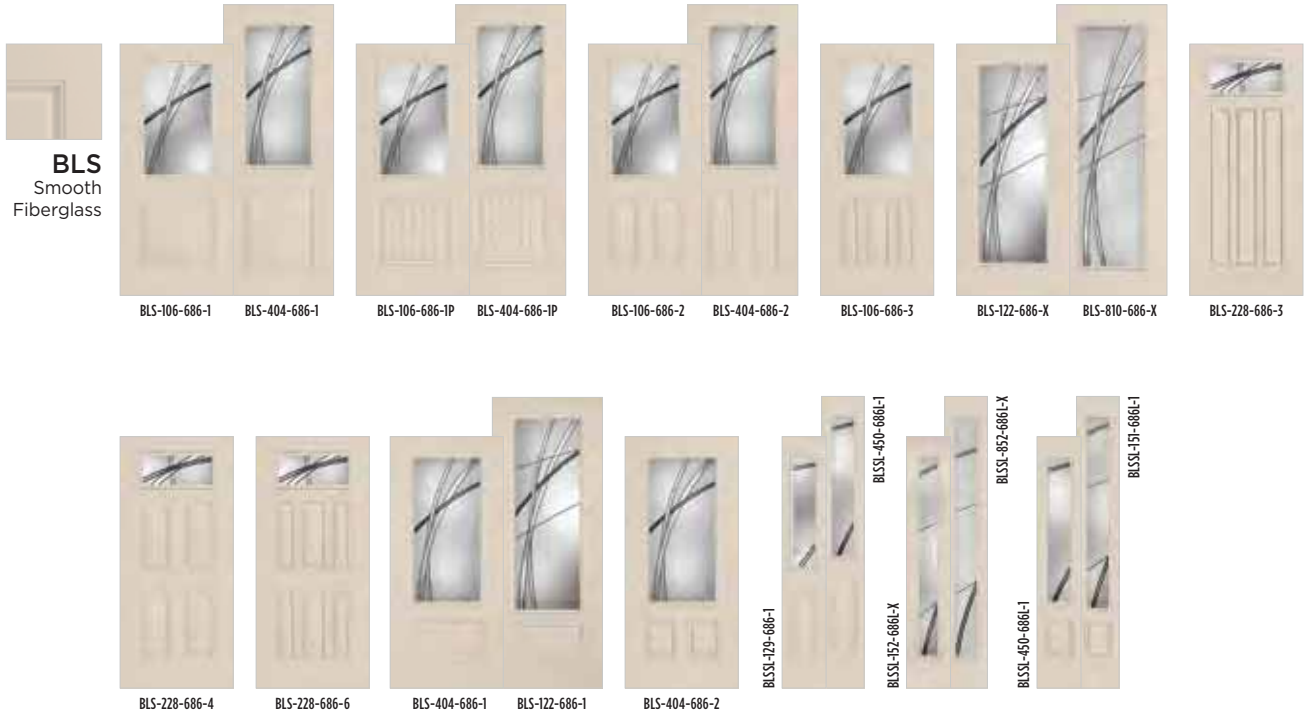

LINEA

ESSENTIA

EXPO

IRON

CLASSIC

TEXTURES

BELLEVILLE. SMOOTH DOORS

HD STEEL DOORS