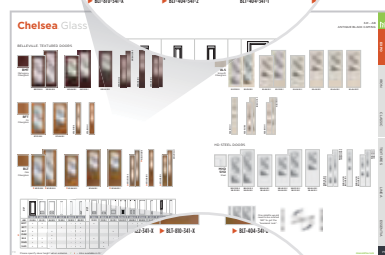

DOOR	12'-0"	12'-6"	13'-0"	13'-6"	14'-0"	14'-6"	15'-0"
AB	12-30-1	48-30-1	48-30-2	51-30-1	12-30-1	60-30-1	12-30-1
BMT	*	*	*	*	*	*	*
BLT	*	*	*	*	*	*	*
OAK	*	*	*	*	*	*	*
BLS	*	*	*	*	*	*	*
MHD	*	*	*	*	*	*	*
SHD	*	*	*	*	*	*	*

* specify door height when ordering. / * - Also available in other heights.