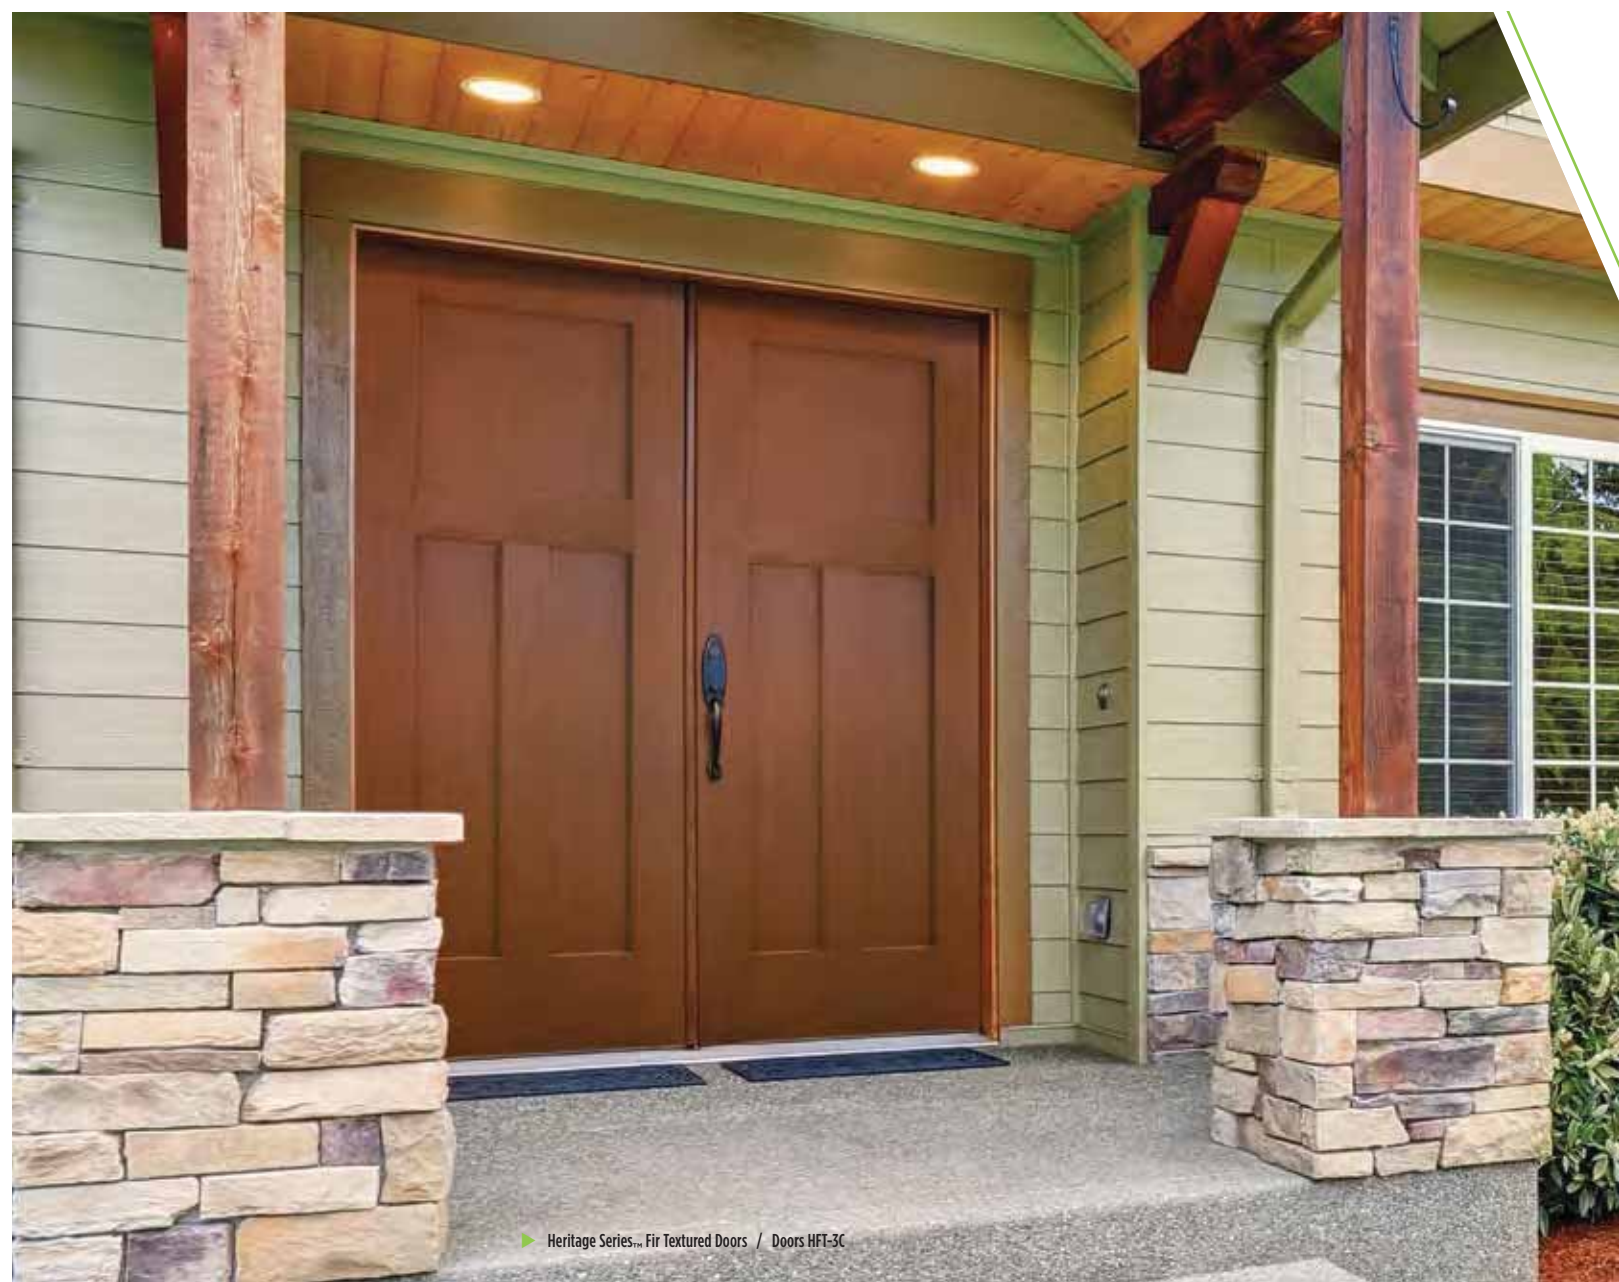

► Heritage Series... Fir Textured Doors / Doors HFT-3C

Masonite's recessed 3-Panel exterior door combines crisp, clean lines inspired by classic craftsman architecture with the proven durability of fiberglass. Select an opaque application for added privacy, or choose from our Heartland™ Craftsman decorative glass collection to flood your entryway with natural light.

GLASS OPTIONS:

 Clear / 010	 Chord / 115	 Double Water / 113	 Pearl / 116
 Pearl / 140	 Quill / 119	 Element / 328	 Focus / 627
 Frontier / 312	 Heartland / 322, 323	 Marco / 331	 Naples / 366

OPTIONS:

 Heritage Series. Fir / HFT
 Heritage Series. Smooth / HGS

GRID OPTIONS:

 SDLs	 Internal Grids
 External Grids