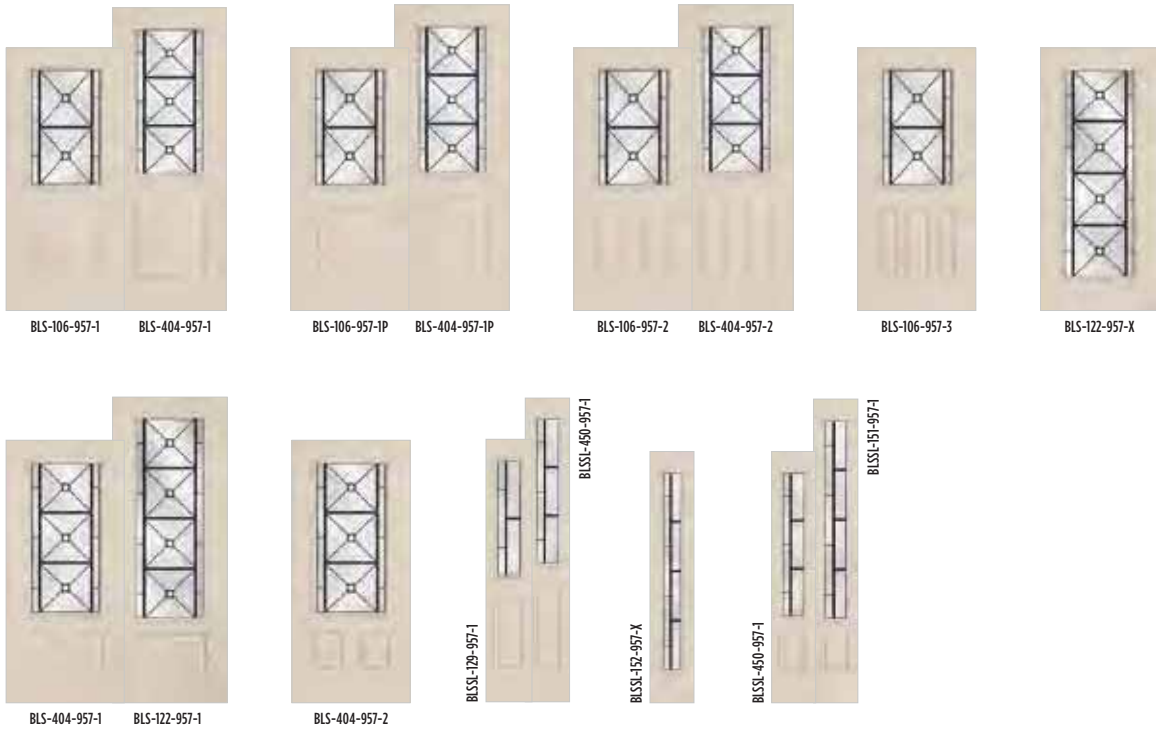

LINEA

ESSENTIA

EXPO

IRON

CLASSIC

TEXTURES

BELLEVILLE. SMOOTH DOORS