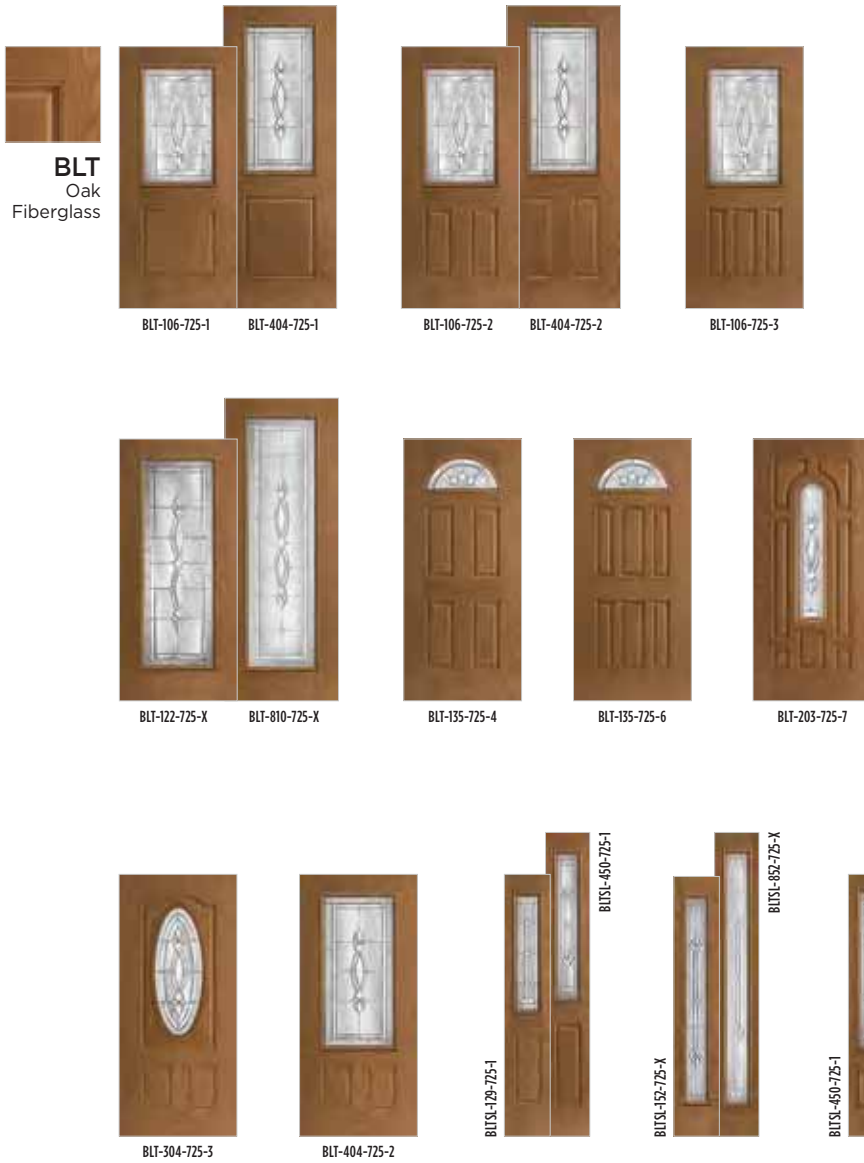

LINEA

ESSENTIA

EXPO

IRON

CLASSIC

TEXTURES

BELLEVILLE. TEXTURED DOORS

8'0"									
	122-1	122-2	404-1	404-1P	404-2	810-X	151-1	450-1	852-X
B	122-724-1	122-724-2	404-724-1	404-724-1P	404-724-2	810-724-X	151-724-1	450-724-1	852-724-X
P	122-725-1	122-725-2	404-725-1	404-725-1P	404-725-2	810-725-X	151-725-1	450-725-1	852-725-X
BMT	$2,264				$2,079	$2,571	$1,686	$1,578	$1,883
BFT									
BLT			$1,751		$1,751	$2,252	$1,284	$1,172	$1,468
BLS	$1,657		$1,549	$1,549	$1,461	$1,919	$1,095	$1,000	$1,259
MHD		$1,629			$1,503	$1,962	$941	$846	$1,105