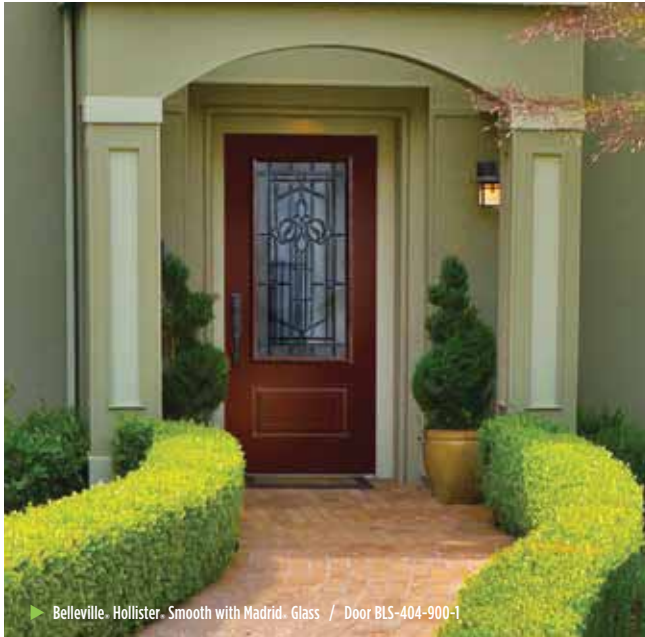

► Belleville. Hollister. Smooth with Madrid. Glass / Door BLS-404-900-1

2

PRIVACY RATING **1** **2** **10**  
Least Obscure Most Obscure

Grey Beveled Glass

Clear Beveled Glass

Antique Black Caming