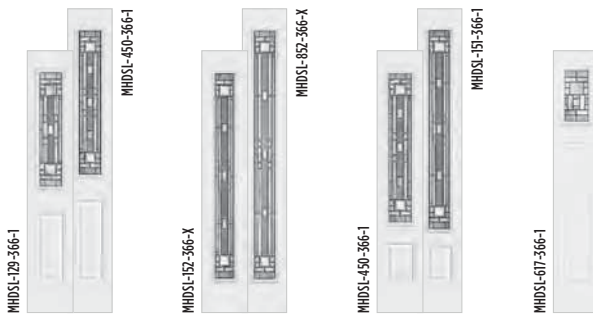

TEXTURES

HD STEEL DOORS

MHD  
HD Steel

TRANSOM

T-366  
\$948

Belleville. Mahogany Textured with Zavalla. Glass / Doors BMT-122-537-X / Sidelites BMTSL-152-537-X