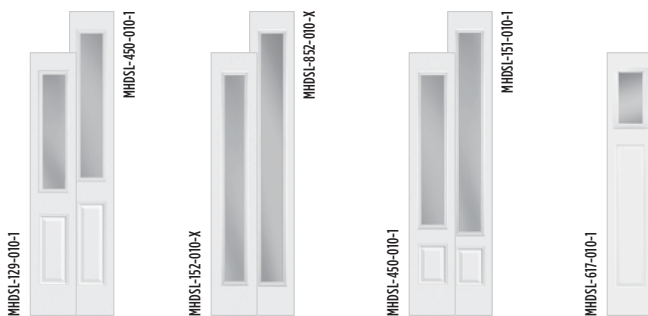

LINEA

ESSENTIA

EXPO

IRON

CLASSIC

TEXTURES

HD STEEL DOORS

MHD
HD Steel