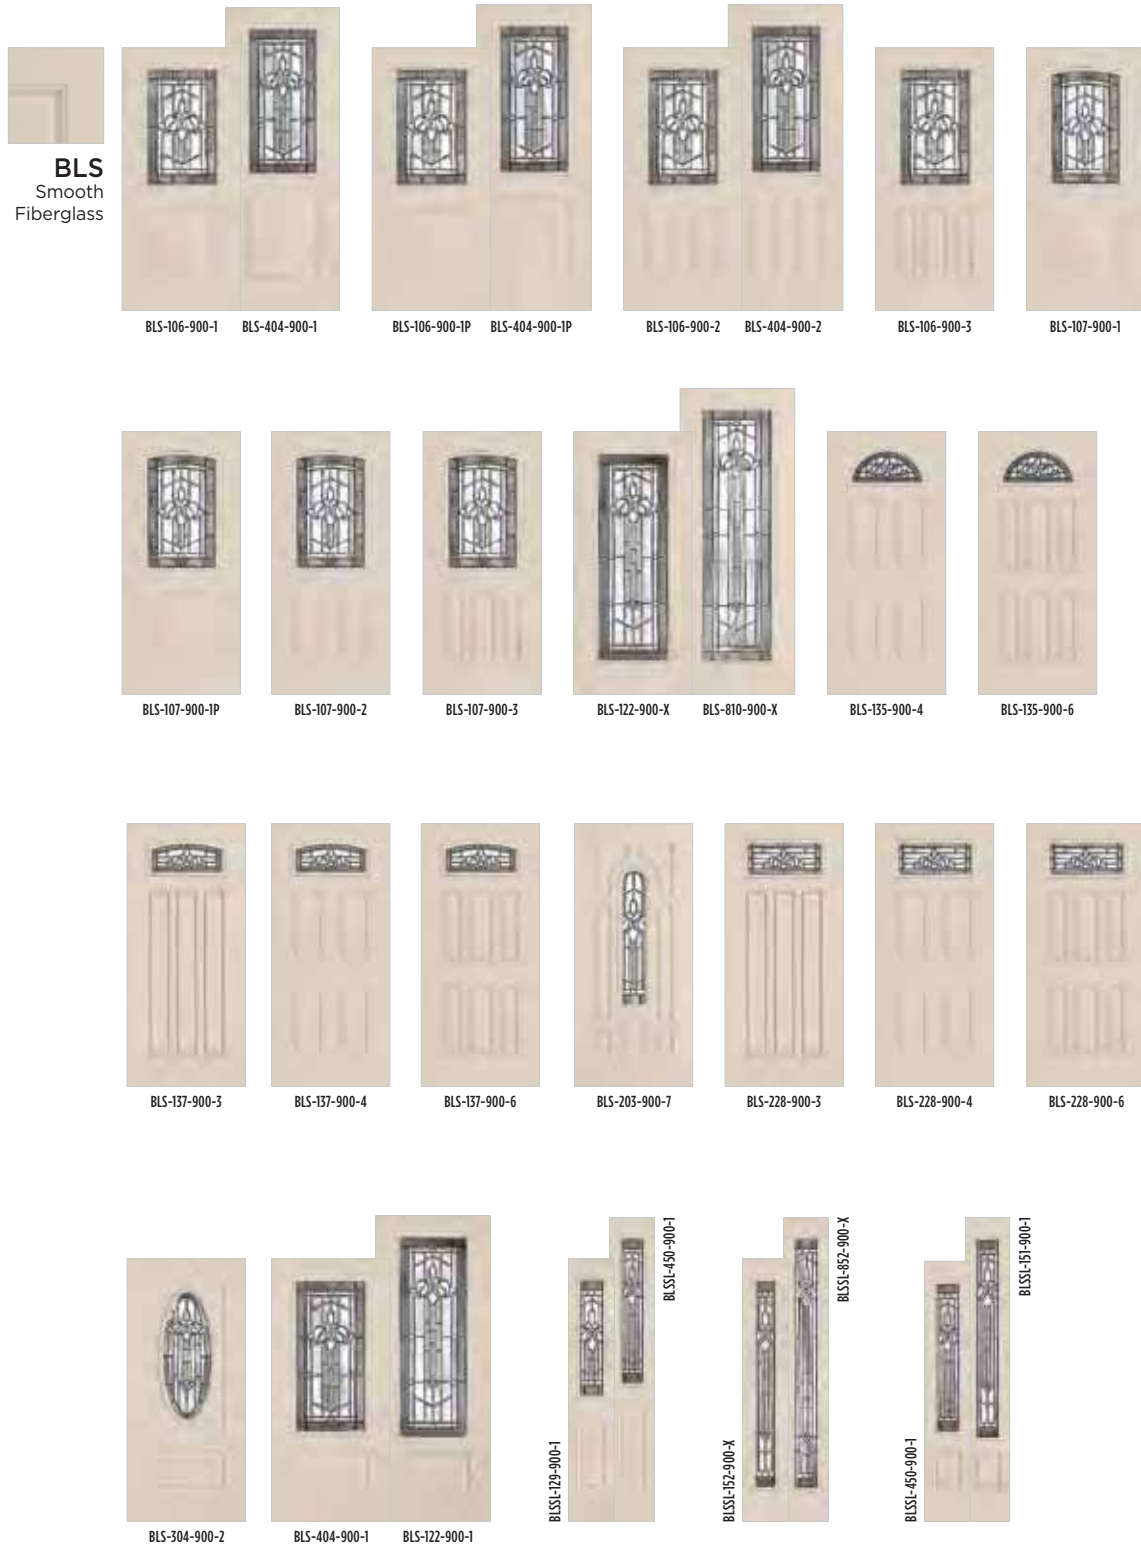

Madrid Glass

BELLEVILLE, SMOOTH DOORS