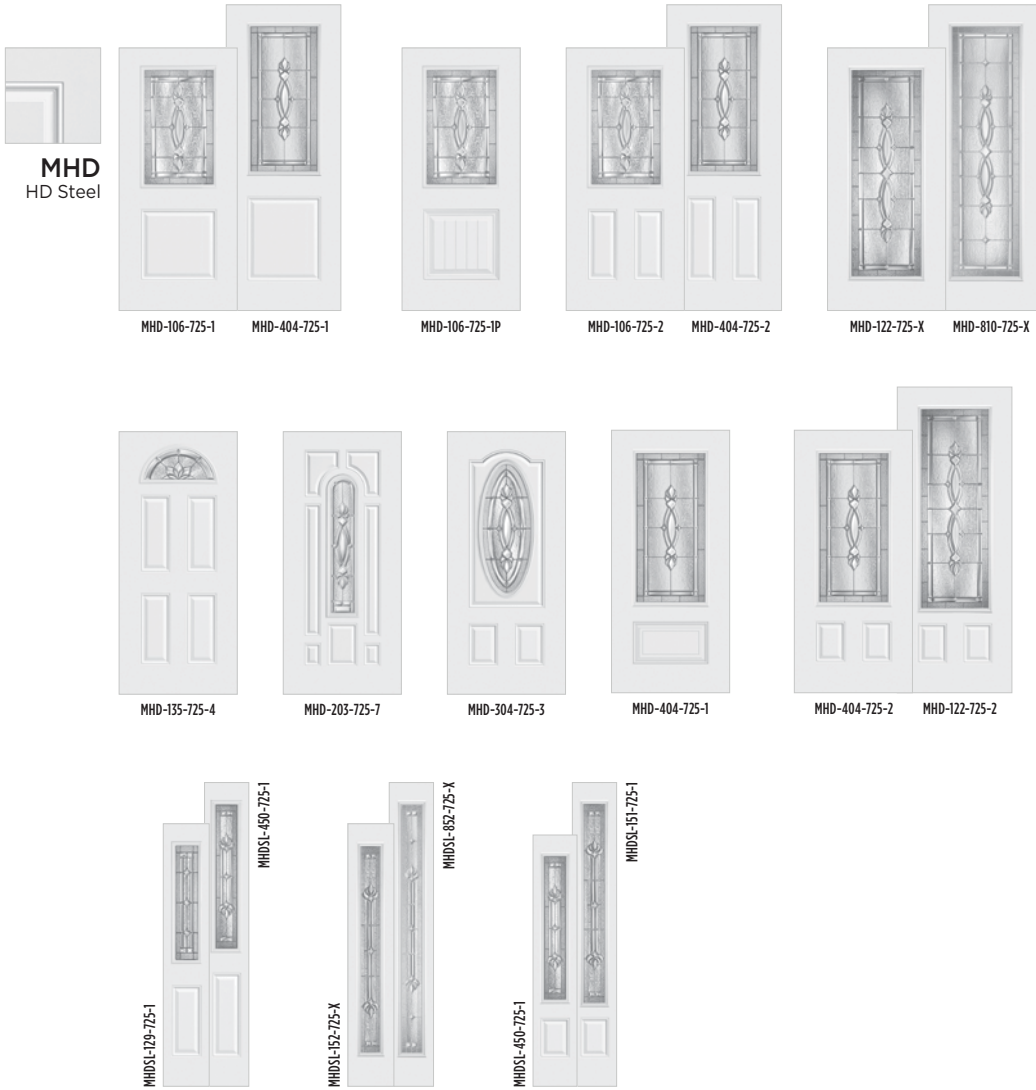

## BELLEVILLE, SMOOTH DOORS

LINEA

ESSENTIA

EXPO

IRON

CLASSIC

TEXTURES

HD STEEL DOORS