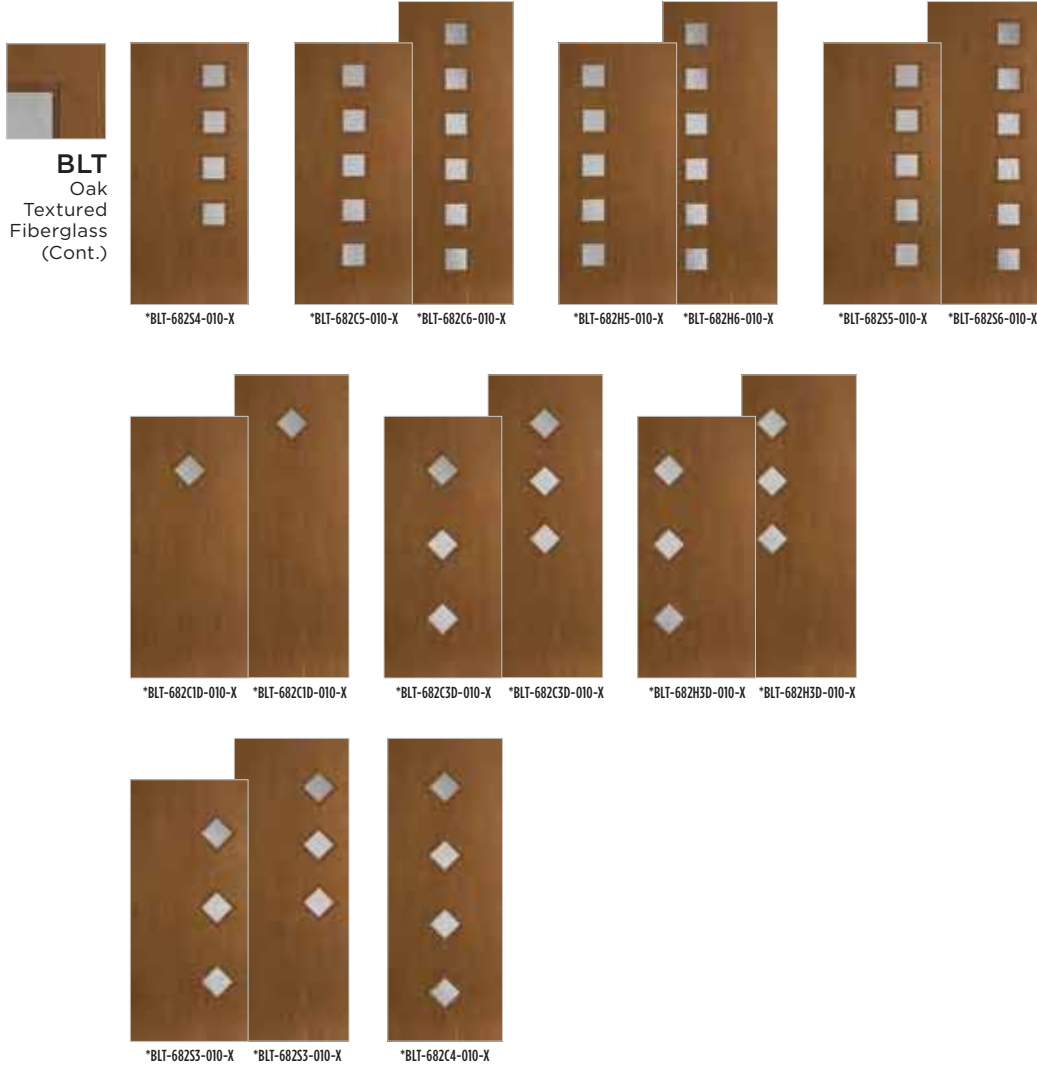

BARRINGTON™

VISTAGRANDE™

HERITAGE SERIES™

MODERN

PANELS

**Note:** Clear or Textured glass can be placed into any doors shown in chart. Please be sure to specify glass code when ordering.

BELLEVILLE® OAK TEXTURED FIBERGLASS / SHOWN WITH CLEAR GLASS