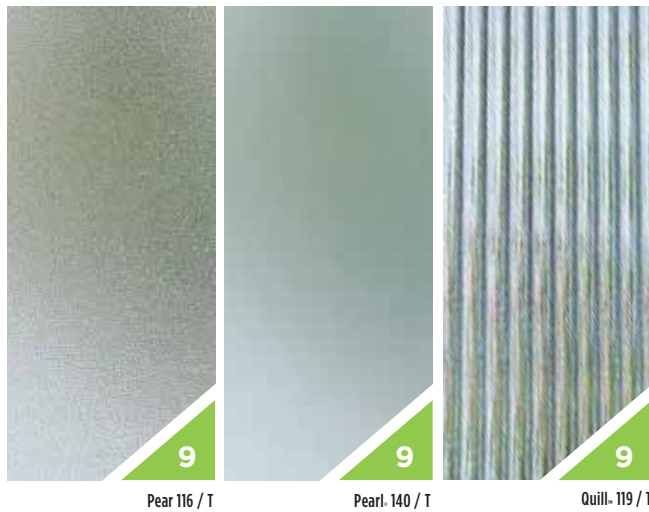

LINEA

ESSENTIA

EXPO

IRON

CLASSIC

TEXTURES

SDL

Simulated Divided Lites