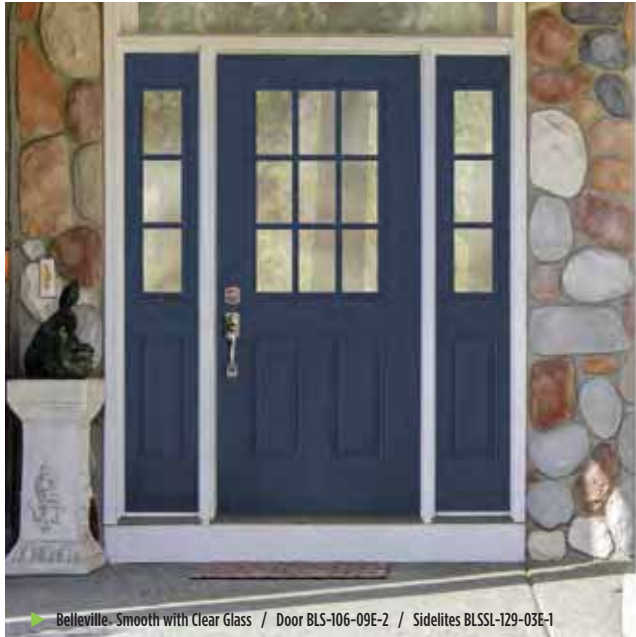

LINEA

ESSENTIA

EXPO

IRON

CLASSIC

TEXTURES

Internal & External Grids