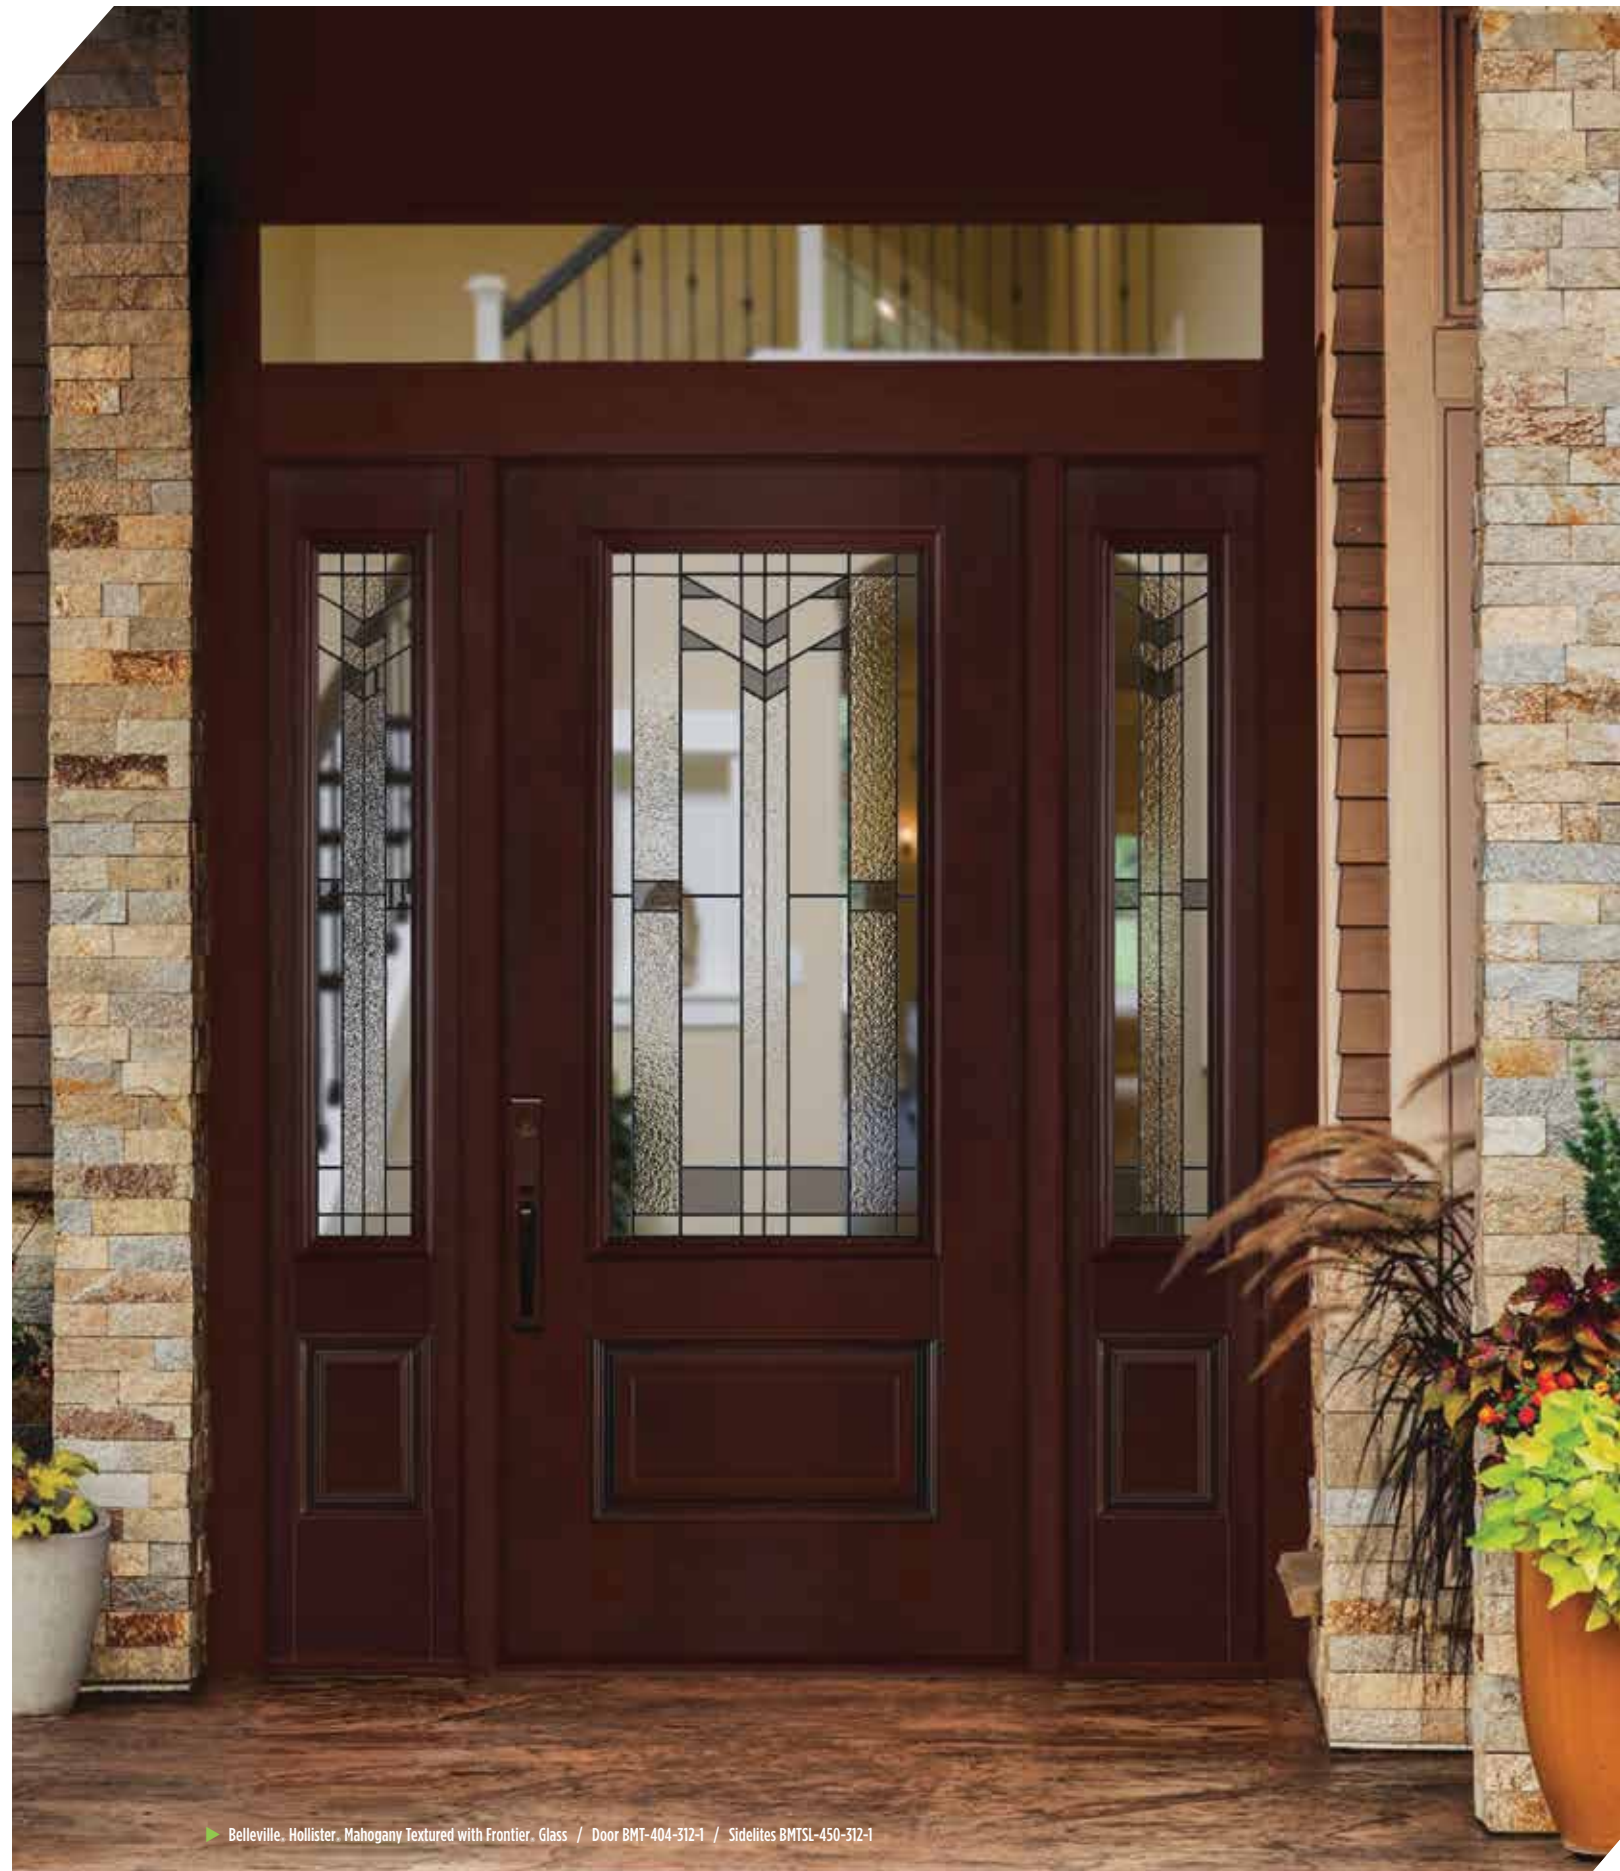

HD STEEL DOORS

MHD  
Steel

TRANSOM

T-627  
\$940

► Belleville, Hollister, Mahogany Textured with Frontier, Glass / Door BMT-404-312-1 / Sidelites BMTSL-450-312-1