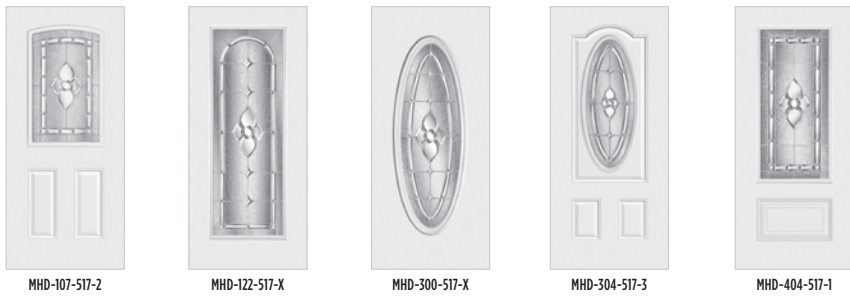

IRON

CLASSIC

TEXTURES

HD STEEL DOORS

TRANSOMS

► Belleville - Smooth with Madrid - Glass  
Door BLS-106-900-2 / Sidelites BLSL-129-900-1 / Transom T-900