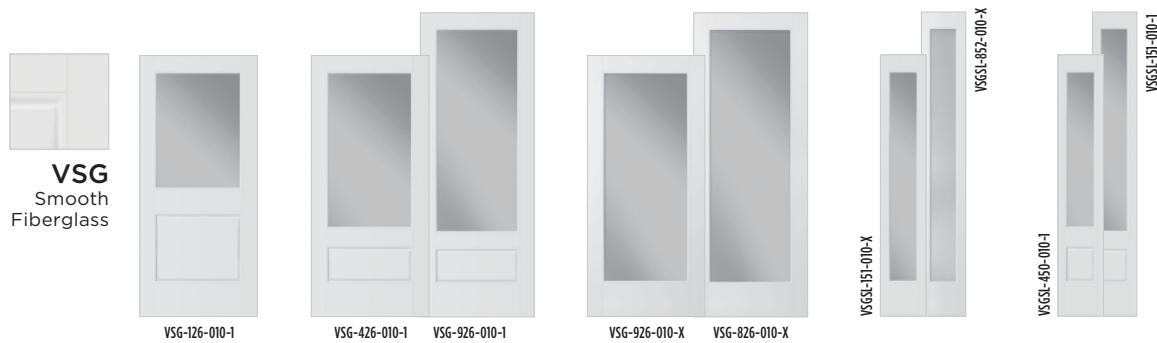

VISTAGRANDE. SMOOTH FLUSH-GLAZED DOORS / CLEAR LOW-E GLASS

	2'8"	3'0"	2'0"	2'6"	2'8"	2'8"	2'6"	3'0"	3'0"		
6'8"											
	106-010-1	126-010-1	114-010-X	120-010-X	122-010-X	404-010-1	420-010-1	426-010-1	926-010-X	152-010-X	450-010-1
VFT	$665	$665	$791	$717	$717	$794	$794	$794	$717	$579	$640
VSG	$548	$548	$664	$638	$638	$645	$645	$645	$638	$521	$529

	2'6"	2'8"	2'6"	2'0"	2'8"	3'0"	3'0"		
8'0"									
	120-010-1	122-010-1	810-010-X	814-010-X	820-010-X	826-010-X	926-010-1	151-010-1	852-010-X
VFT	$975	$975	$1,109	$1,109	$1,109	$1,109	$975	$875	$930
VSG	$896	$896	$923	$923	$923	$923	$896	$745	$785

For SDL options, see page 28