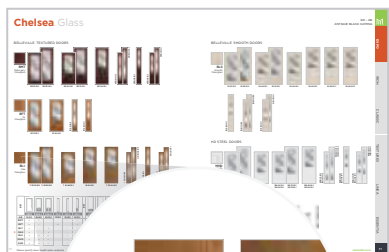

Find the door material you're looking for by using the swatch icons provided.