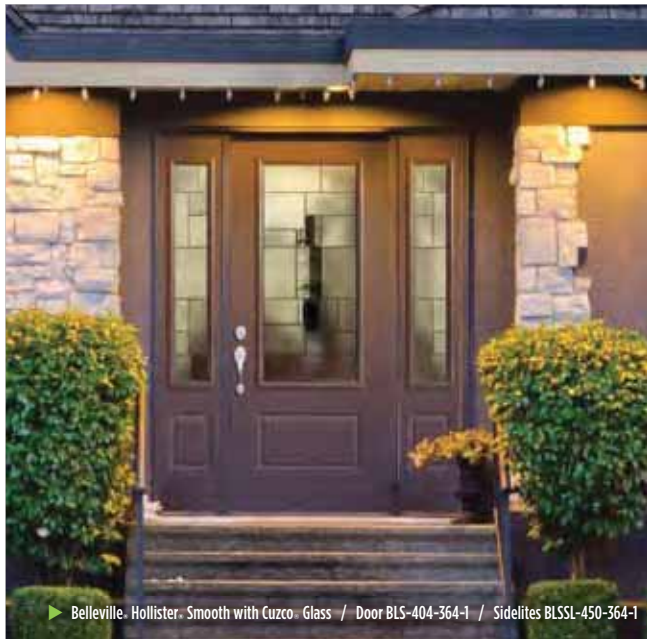

Cuzco. Glass

364 - AB
ANTIQUUE BLACK CAMING

LINEA

ESSENTIA

EXPO

IRON

CLASSIC

TEXTURES