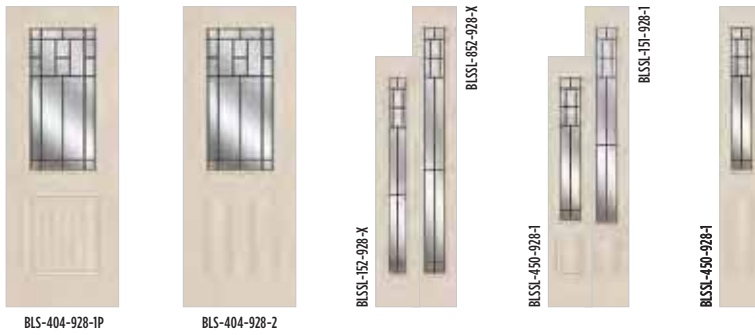

LINEA

ESSENTIA

EXPO

IRON

CLASSIC

TEXTURES

BELLEVILLE. SMOOTH DOORS