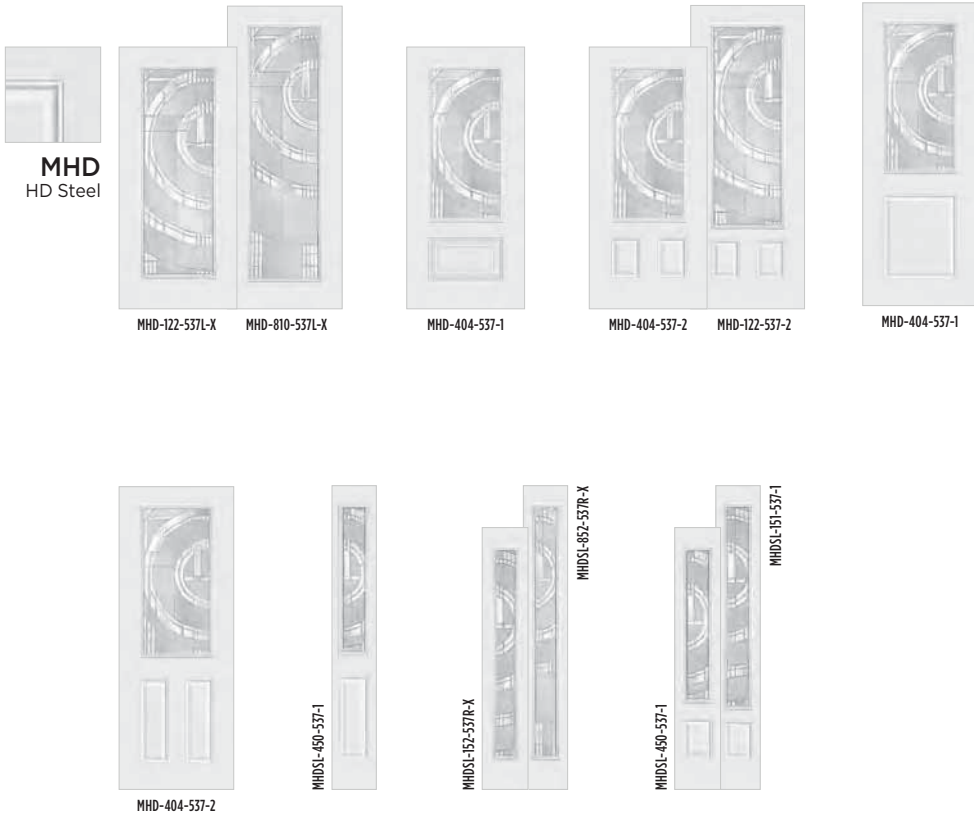

Zavalla Glass

HD STEEL DOORS