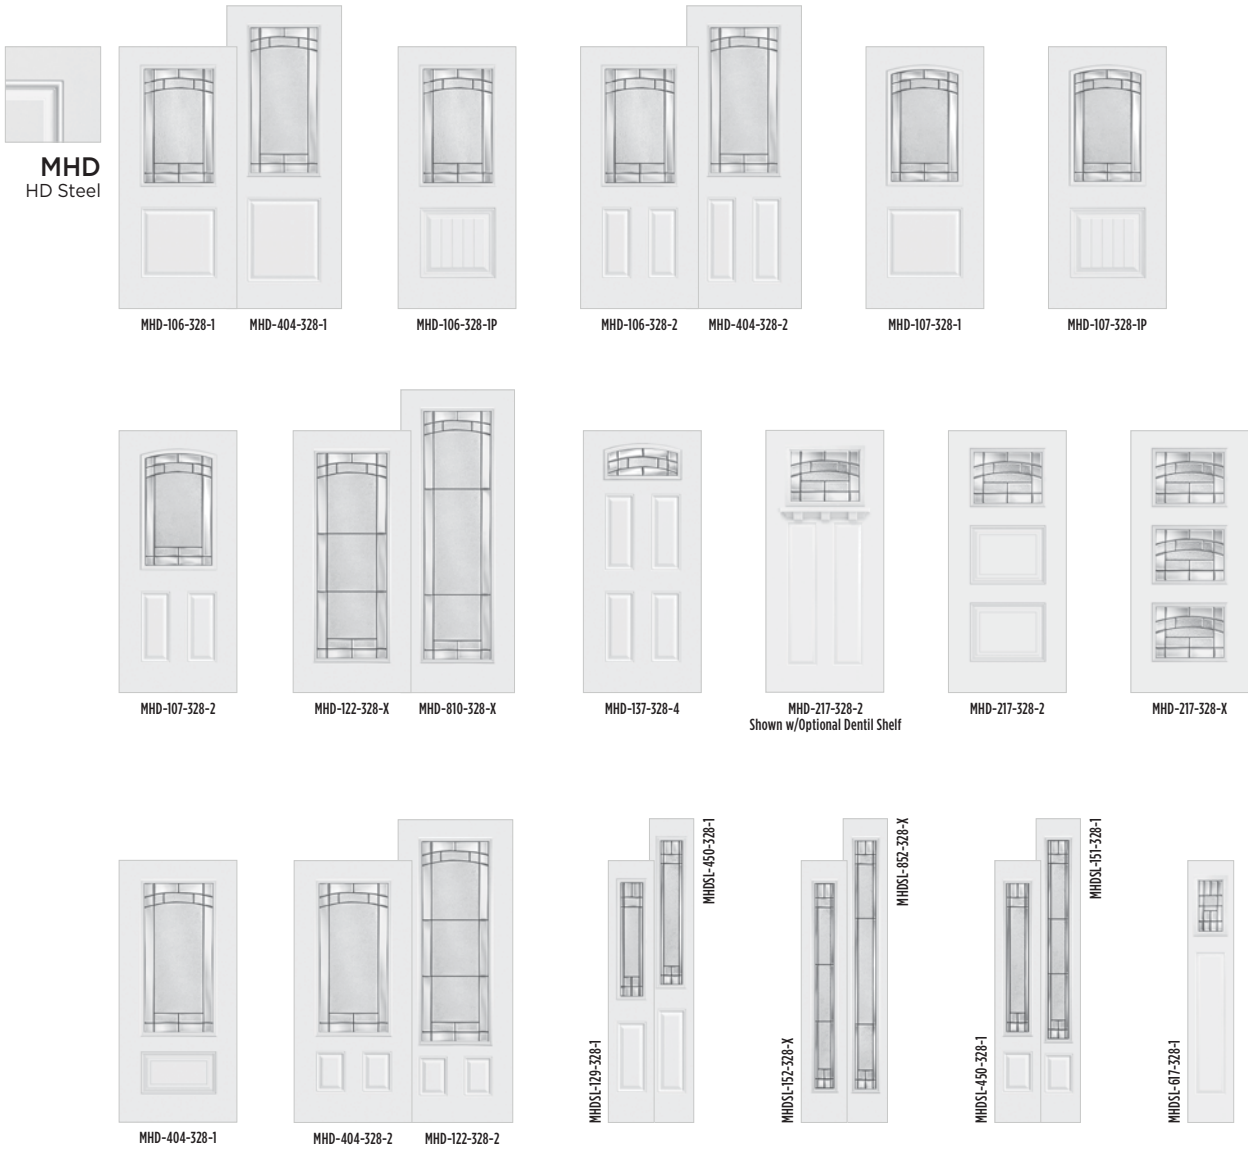

LINEA

ESSENTIA

EXPO

IRON

CLASSIC

TEXTURES

HD STEEL DOORS

TRANSOMS

S-328
$1,849

T-328
$940