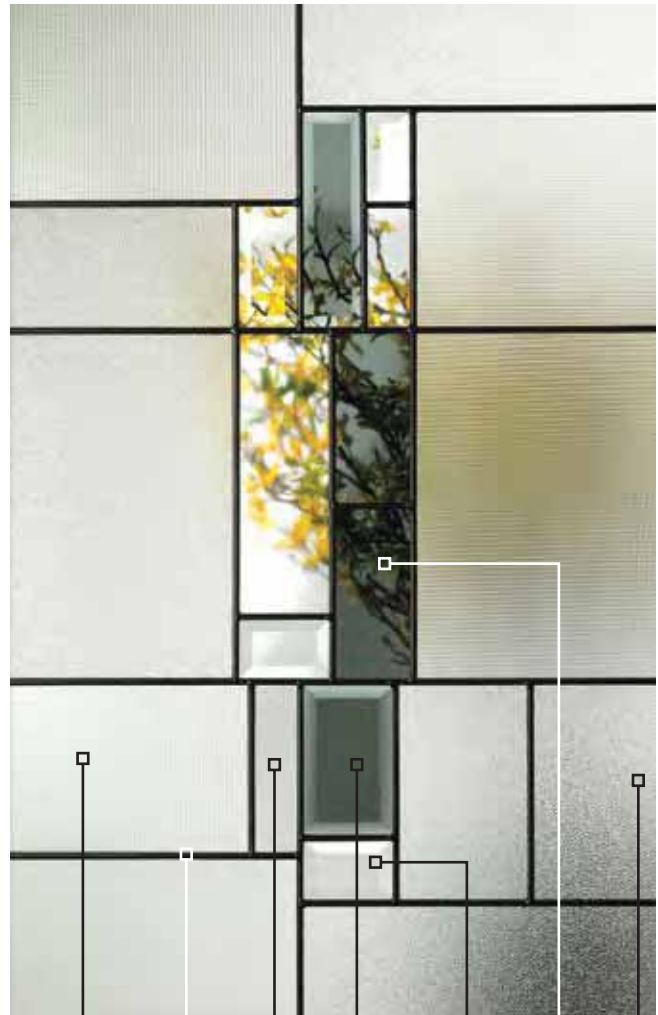

Mistlite Glass

Antique Black Caming

Seedy Glass

Dark Grey Beveled Glass

Clear Beveled Glass

Dark Grey Glass

Pear Glass