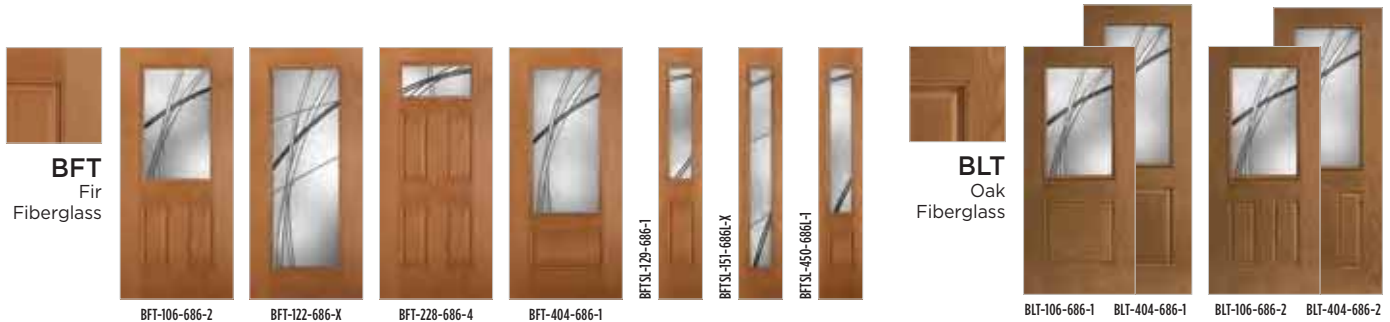

Kordella. Glass

BELLEVILLE, TEXTURED DOORS

6'8"														
	106-1	106-1P	106-2	106-3	122-X	228-3	228-4	228-6	404-1	404-2	129-1	151-X	152-X	450-1
AB	106-686-1	106-686-1P	106-686-2	106-686-3	122-686-X	228-686-3	228-686-4	228-686-6	404-686-1	404-686-2	129-686-1	151-686-X	152-686-X	450-686-1
BMT		$1,406	$1,372		$1,715		$1,234		$1,628		$1,033		$1,246	$1,216
BFT			$1,171		$1,520		$1,048		$1,442		$905	$1,124		$1,100
BLT	$1,140		$1,140	$1,140	$1,490	$1,017	$1,017	$1,017		$1,377	$794		$1,013	$989
BLS	$922	$922	$904	$922	$1,218	$803	$786	$803	$1,139	$1,139	$628		$817	$807
MHD	$900	$971	$866		$1,180		$748		$1,189	$1,189	$579		$768	$758

Please specify door height when ordering. / **STOCK** / **NON-STOCK** (4-6 week lead time)

118 When ordering Kordella. sidelites, please indicate right or left. / "•" Please call for pricing and availability.