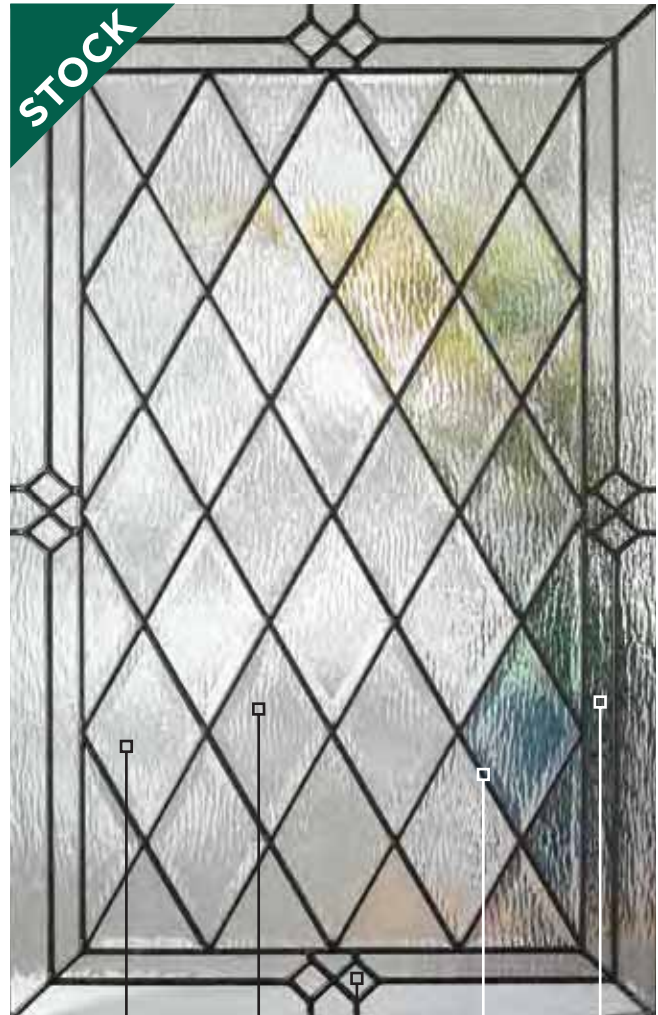

Alston. Glass

338 - AB
ANTIQUe BLACK CAMING

LINEA

ESSENTIA

EXPO

IRON

CLASSIC

TEXTURES

PRIVACY RATING **1** ————— **9** **10**
Least Obscure ▲ Most Obscure