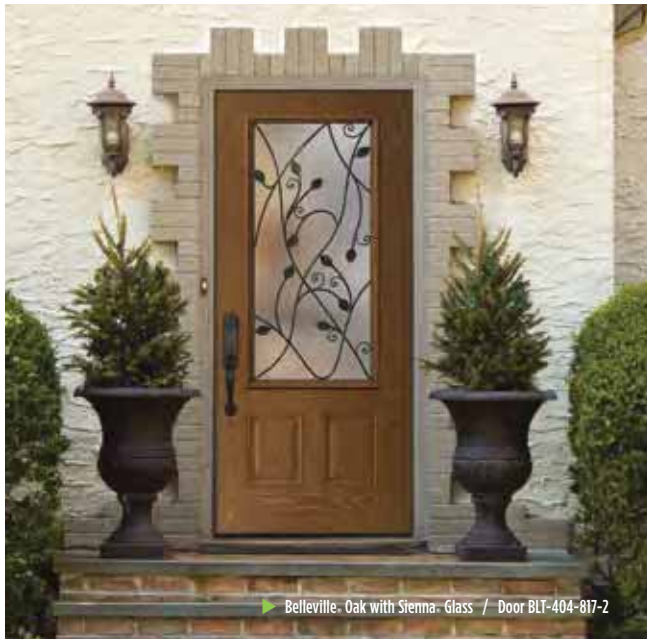

▶ Belleville- Oak with Sienna- Glass / Door BLI-404-817-2

9

PRIVACY RATING 1 — 9 — 10  
Least Obscure ▲ Most Obscure

Tempered Granite Glass (Inside Facing)  
Wrought Iron