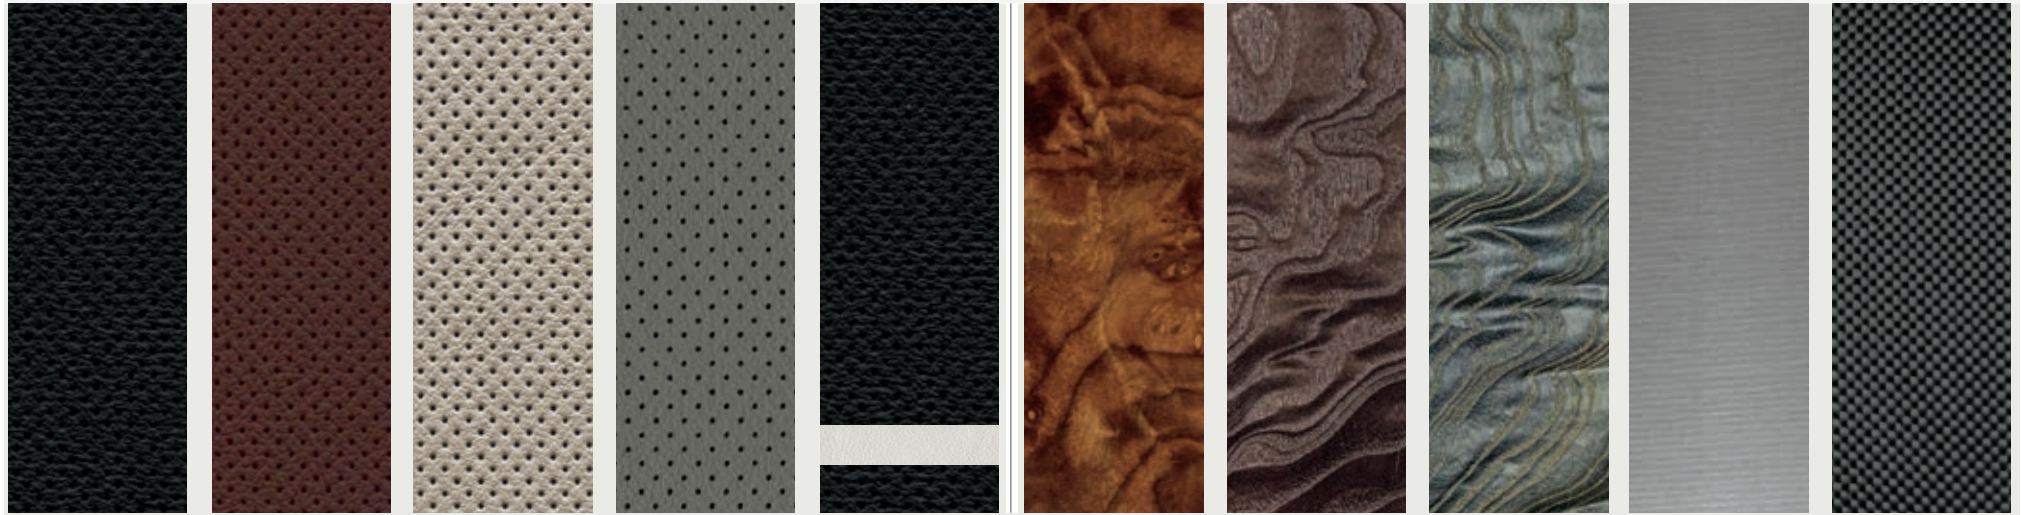

INTERIOR PALETTE

Ebony
 Terracotta
 Cappuccino
 Jade Gray
 Ebony and Touring White
 Brown Swirl Walnut
 Espresso Ash Swirl
 Jade Ash Swirl
 Sonata Spin Aluminum
 Carbon Fiber

	Brown Swirl Walnut	Espresso Ash Swirl	Jade Ash Swirl	Sonata Spin Aluminum ³	Carbon Fiber
Ebony ²	Select 1-9 Reserve 1-10			Base/Premiere 1-9 Select 1-9 Reserve 1-10	
Terracotta	Reserve 1-5			Reserve 1-5	
Cappuccino ²		Select 1-9 Reserve 1-10		Base/Premiere 1-9 Select 1-9 Reserve 1-10	
Jade Gray			Reserve 1-4	Reserve 1-4	
Ebony/Touring White					Driver's Package 1-5, 8-10