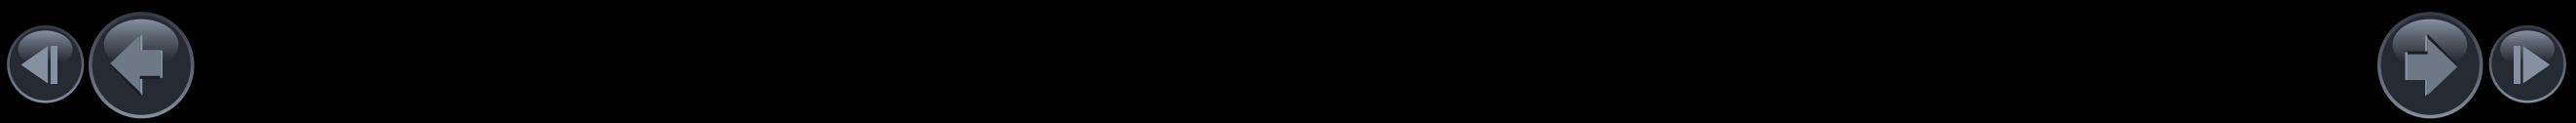

What if parallel parking was easier? A rearview camera and rear parking sensors are great to give you further confidence when backing up - but when it comes to parking, it's nice to see more than just what's directly behind you. That's why NEW MICRA's Class-Exclusive Around-View Monitor, uses four cameras that give you a virtual 360° bird's-eye view of your vehicle, with selectable split-screen close-ups of the front, rear, and curbside views, so you can get a better look. And since all obstacles aren't stationary (like a shopping trolleys), Moving Object Detection helps keep an eye around your NEW MICRA, and warn you about moving objects detected nearby.

RIGHT ON THE NOSE.

In Drive, the display gives you both a front and overhead view, so you know just how far to pull up - without going too far.

COMPLETE THE PICTURE.

Located under your driver's side mirror, this camera helps round out your virtual 360° bird's-eye view, whether you're in Drive or Reverse.

SPARE YOUR WHEELS.

In Drive or Reverse, you can push the camera button to switch out the overhead for a side view. A great help for seeing how close you are to the curb.

BACKGROUND SAVVY.

In Reverse, the display helps you see what's directly behind you, while the overhead view helps with smaller objects that might be hidden below your window.