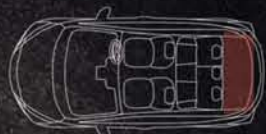

300L BOOT SPACE
Rear seat not folded