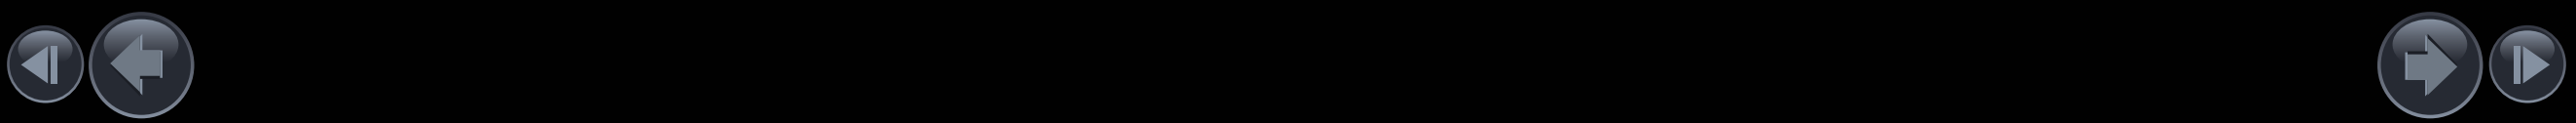

INTERIOR PACK

POWER BLUE. Refresh the atmosphere with a dynamic POWER blue interior trim.

ENERGY ORANGE. Boost your vitality with a stimulating ENERGY Orange trim.

INTERIOR
PACK

1 2

EXTERIOR
PACK

EXTERIOR
PACK PLUS