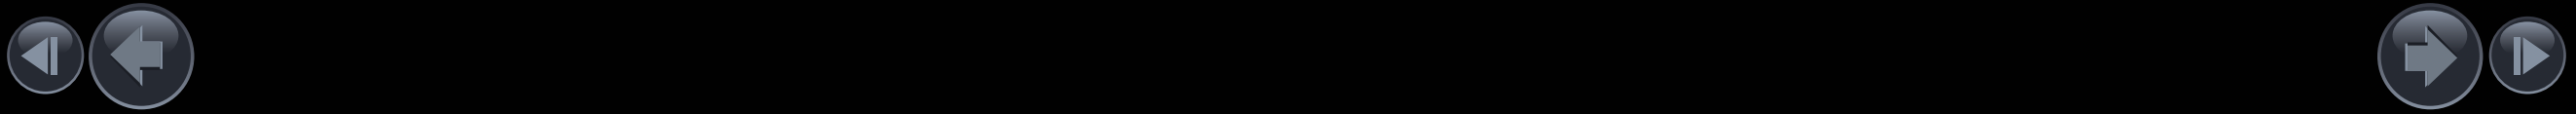

ROOM THAT BENDS TO YOUR IDEAS

The capacity of the NEW MICRA is surprising. Fold down the rear seats to take any extra bags or bulkier objects on board and use all the smart storage spaces for your personal items, including a bucket-type glove box, 1.5L bottle door pocket, seat pockets, cup holders or even the phone-holder with USB/12 V power sockets.

300L BOOT SPACE
Rear seat not folded

1004L FULL BACK
Rear seats folded down