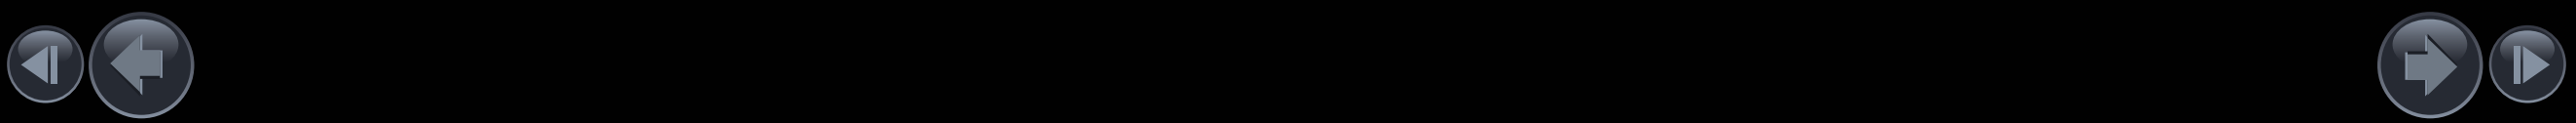

STAY ON ROUTE. Make the most of Apple Maps to get to your destination. Featuring turn-by-turn voice directions, easy-to-read visuals, and lots of useful, time-saving suggestions, there's plenty to explore.

EASY CALLS. Open your phone on your multi-touch display screen and find all your contacts, calls and voicemails directly in front of you.

VOICE CONTROL. Activate Siri by pressing and holding the voice control button on the steering wheel: it makes keeping in touch even easier and safer.

PLAY YOUR MUSIC. Find your tunes at your fingertips – or just tell Siri what you'd like to hear whether it is your music library, podcasts, digital radio or via iPhone apps.

NISSAN DISPLAY AUDIO 7" OF COLOR AND APPLE CARPLAY CONNECTIVITY

The NEW MICRA's Display Audio brings you a 7" colour multi-touch display to enjoy the radio, your music and access to your iPhone through Apple Carplay. Just plug in your telephone, and access maps, make a call, send and receive messages or listen to your favourite playlists – all with your eyes on the road.

*Features vary by grade. CarPlay connectivity provided via USB cable only. Carplay is a feature provided by Apple Inc. Please refer to www.apple.com for additional information. Length of the optional NissanConnect complementary package is of 2 years