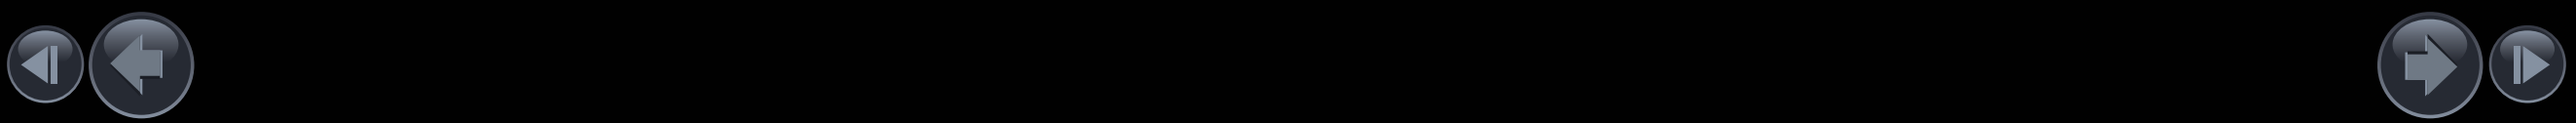

BOSE PERSONAL AUDIO SYSTEM **UNIQUE SOUND EXPERIENCE**

Driving the all NEW MICRA is a rousing experience thanks to its exclusive, all-new BOSE PERSONAL audio system and class-leading technologies. Together, they turn each ride into a stimulating and uplifting journey.

BOSE PERSONAL AUDIO SYSTEM.

Featuring 6 speakers with 2 embedded in the driver's headrest, the exclusive BOSE PERSONAL audio system brings an immersive 360° listening experience.

TAYLOR IT YOUR WAY.

Personalise your listening experience for you and your passengers by adjusting the width of the sound via the head unit. With its fully integrated controls, creating a driver-focused, wide or immersive soundstage is at the reach of your fingertips.

SMART DESIGN.

Compact and smartly engineered, the BOSE PERSONAL system gives you the premium audio experience without jeopardising your storage space.

*Features vary by grade