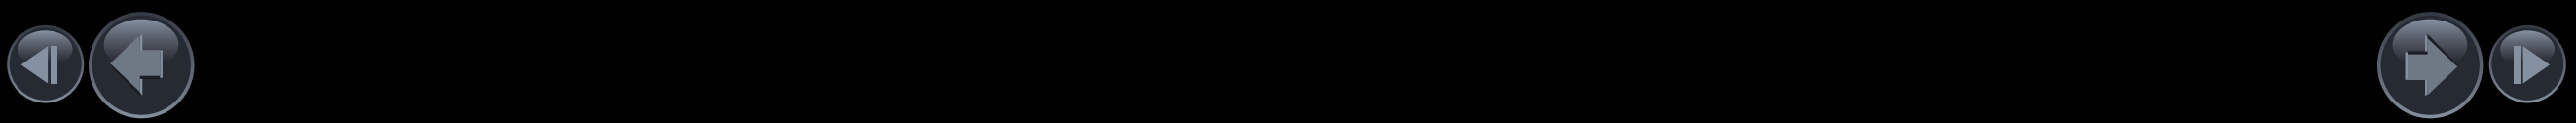

NISSAN ADVANCED DRIVE-ASSIST DISPLAY
INNOVATION THAT'S RIGHT
IN FRONT OF YOU.

Designed to reduce distractions and make the most of your journey, the NEW MICRA's Advanced Drive-Assist Display brings you, in its high-definition 5" TFT screen, all the information you need, when you need it, at a glance. Effortless.

NISSAN INTELLIGENT MOBILITY

*Features vary by grade