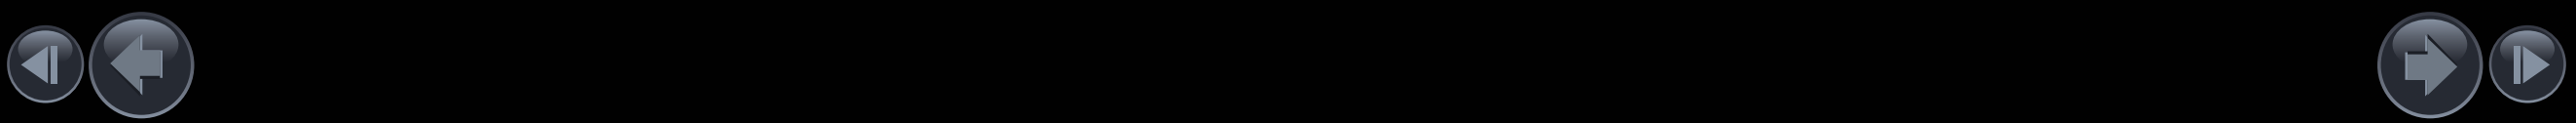

**NEW MICRA
PERSONALISATION**

INJECT YOUR OWN STYLE into the NEW MICRA's iconic design. Choose from 10 exclusive body colours, 3 vivid interior trims and 2 styling packs in 4 different colours to create a truly distinctive look. Are you audacious enough to express yourself?

*Options available vary by grade and combination