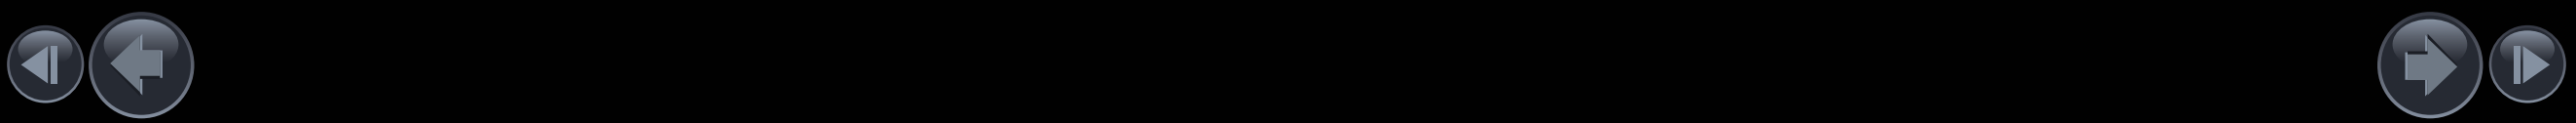

*Features vary by grade