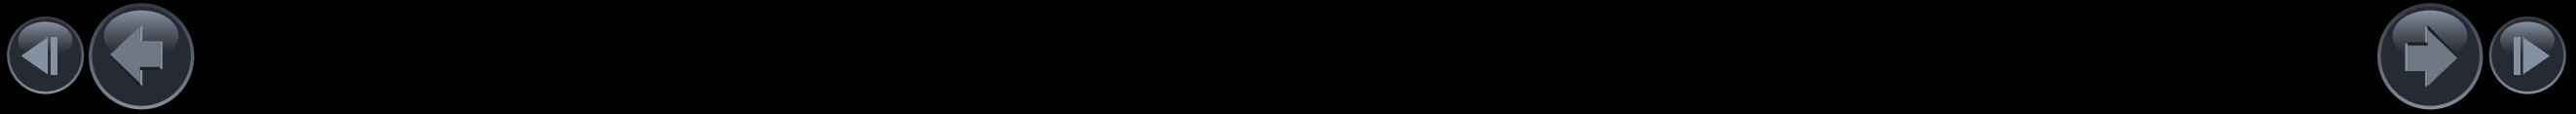

## 1004L FULL BACK

Rear seats folded down

**NISSAN INTELLIGENT AROUND VIEW MONITOR**  
**WITH NEW MICRA AS YOUR PARTNER,**  
**EVEN PARKING IS A PLEASURE**

What if parallel parking was easier? A rearview camera is great when backing up - but when it comes to parking, it's nice to see more than just what's directly behind you. That's why NEW MICRA's Class-Exclusive Around-View Monitor, uses four cameras that give you a virtual 360° bird's-eye view of your vehicle, with selectable split-screen close-ups of the front, rear, and curbside views, so you can get a better look. And since all obstacles aren't stationary (shopping trolleys, we're talking to you), Moving Object Detection helps keep an eye around your NEW MICRA, and can warn you about moving objects detected in your vicinity.