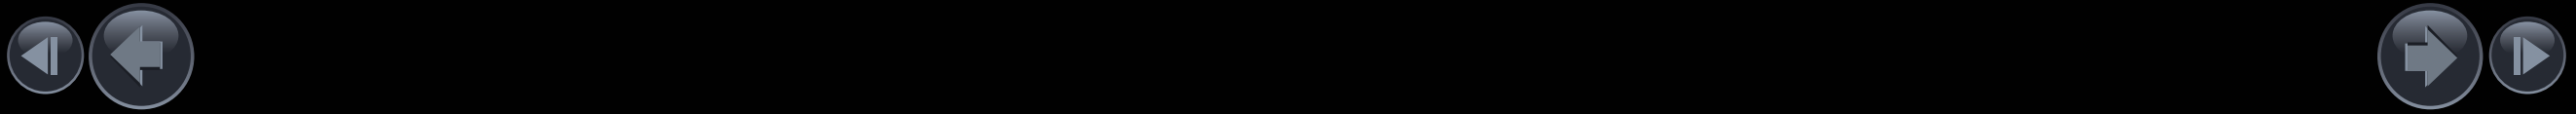

DESIGNED TO BE YOUR SPACE

With an optimised driving position, ergonomic anti-fatigue seats, convenient access to commands, and maximised noise insulation, the all NEW MICRA has been engineered to amplify your comfort.

*Features vary by grade