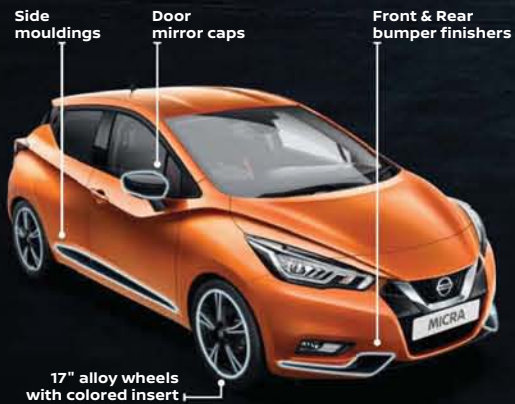

INTERIOR
PACK

1

EXTERIOR
PACK

2 3

EXTERIOR
PACK **ULTIMATE**

EXTERIOR PACK
+ BODY DECAL