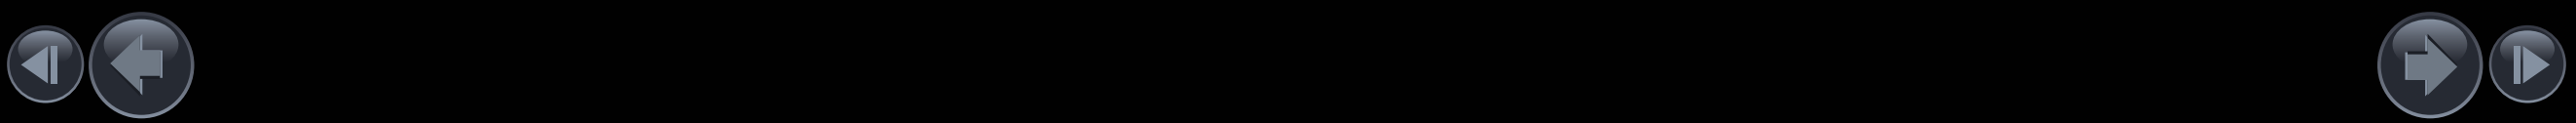

CHOOSE YOUR ENGINE

Choose an engine to match the way you drive. Use our table to compare power, torque, fuel consumption and emissions or visit your nearest Nissan dealer for advice.

ENGINE	OUTPUT (PS)	TORQUE (NM)	GEARBOX	CO₂ EMISSIONS (G/KM)						FUEL CONSUMPTION (Combined)*					
				15"		16"		17"		15"		16"		17"	
				w/ STARTSTOP	n/a	w/ STARTSTOP	n/a	w/ STARTSTOP	n/a	w/ STARTSTOP	n/a	w/ STARTSTOP	n/a	w/ STARTSTOP	n/a
1.0L 71PS PETROL	71	95	M/T	103	n/a	103	n/a	108	n/a	4.6	n/a	4.6	n/a	4.8	n/a
IG-T 90 0.9L PETROL	90	140	M/T	n/a	99	n/a	99	n/a	104	n/a	4.4	n/a	4.4	n/a	4.6
dCi 90 1.5L DIESEL	90	220	M/T	97	85	n/a	85	101	92	3.7	3.2	n/a	3.2	3.8	3.5

* Average Consumption, Pending final homologation

*Features vary by grade