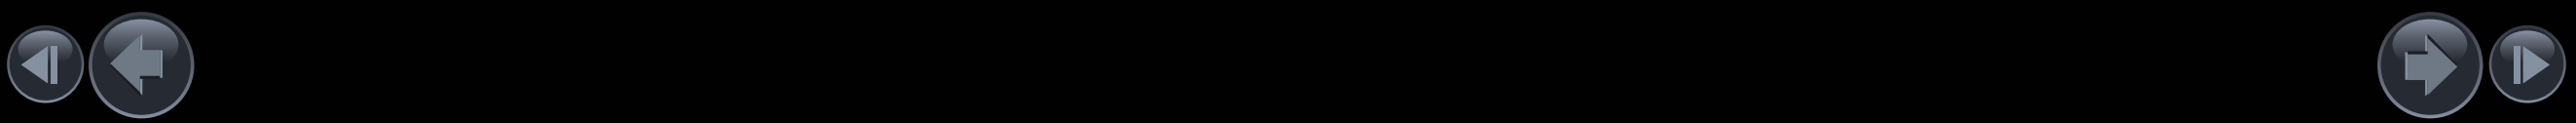

EXTERIOR PACK

GUNMETAL GREY BODY COLOR
+ ENERGY ORANGE INT. PACK
+ ENERGY ORANGE EXT. PACK

GUNMETAL GREY
BODY COLOR
+ ENERGY ORANGE
EXT. PACK
+ 17" ALLOY WHEELS
WITH INSERT

POWER BLUE BODY COLOR
+ POWER BLUE INTERIOR
+ VIBRANT CHROME PACK

PASSION RED BODY COLOR
+ INVIGORATING RED INTERIOR
+ ENIGMA BLACK PACK

EXTERIOR PACK ULTIMATE

GUNMETAL GREY BODY COLOR
+ ENERGY ORANGE INTERIOR
+ ENERGY ORANGE EXTERIOR PACK ULTIMATE
(BLACK & ORANGE ROOF & HOOD DECAL)

PASSION RED BODY COLOR
+ INVIGORATING RED INTERIOR
+ ENIGMA BLACK PACK ULTIMATE
(BLACK BODY DECAL)