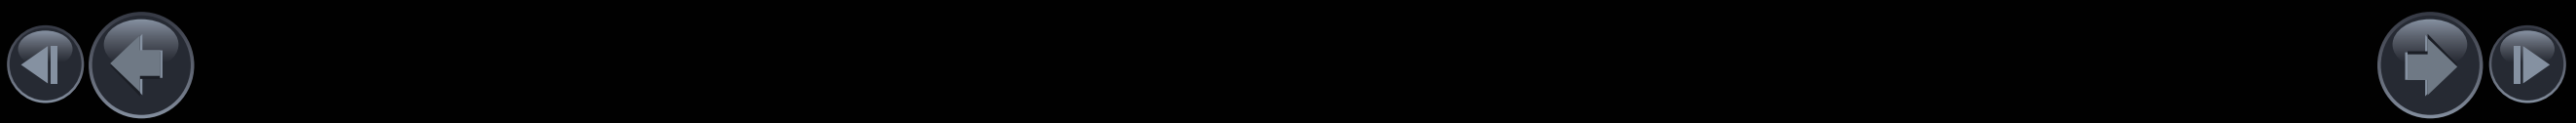

BOSE PERSONAL AUDIO SYSTEM **UNIQUE SOUND EXPERIENCE**

Driving the all NEW MICRA is a rousing experience thanks to its exclusive, all-new BOSE PERSONAL audio system and class-leading technologies. Together, they turn each ride into a stimulating and uplifting journey.

BOSE PERSONAL AUDIO SYSTEM.

Featuring 6 speakers with 2 embedded in the driver's headrest, the exclusive BOSE PERSONAL audio system brings an immersive 360° listening experience.

TAYLOR IT YOUR WAY.

Personalise your listening experience for you and your passengers by adjusting the width of the sound via the head unit. With its fully integrated controls, creating a driver-focused, wide or immersive soundstage is at the reach of your fingertips.

SMART DESIGN.

Compact and smartly engineered, the BOSE PERSONAL system gives you the premium audio experience without jeopardising your storage space.

*Features vary by grade