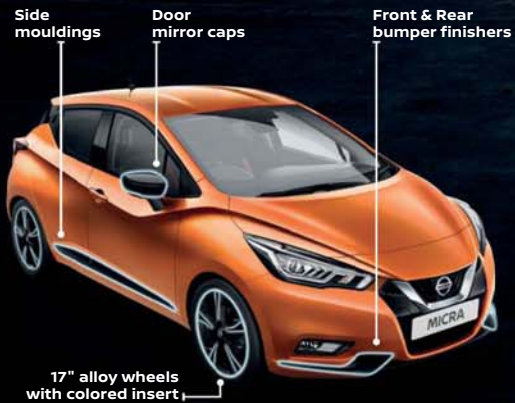

INTERIOR
PACK

1

EXTERIOR
PACK

2 3

EXTERIOR
PACK **ULTIMATE**

EXTERIOR PACK
+ BODY DECAL