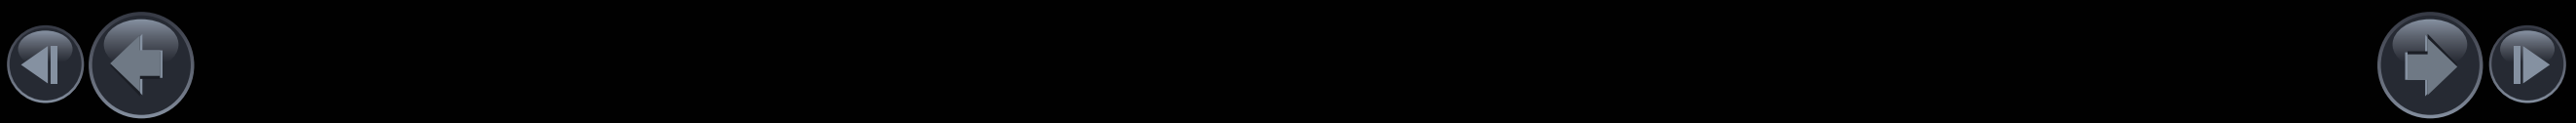

EXTERIOR PACK

GUNMETAL GREY BODY COLOR
+ ENERGY ORANGE INT. PACK
+ ENERGY ORANGE EXT. PACK

GUNMETAL GREY
BODY COLOR
+ ENERGY ORANGE
EXT. PACK
+ 17" ALLOY WHEELS
WITH INSERT

POWER BLUE BODY COLOR
+ POWER BLUE INTERIOR
+ VIBRANT CHROME PACK

PASSION RED BODY COLOR
+ INVIGORATING RED INTERIOR
+ ENIGMA BLACK PACK

EXTERIOR PACK ULTIMATE

GUNMETAL GREY BODY COLOR
+ ENERGY ORANGE INTERIOR
+ ENERGY ORANGE EXTERIOR PACK ULTIMATE
(BLACK & ORANGE ROOF & HOOD DECAL)

PASSION RED BODY COLOR
+ INVIGORATING RED INTERIOR
+ ENIGMA BLACK PACK ULTIMATE
(BLACK BODY DECAL)