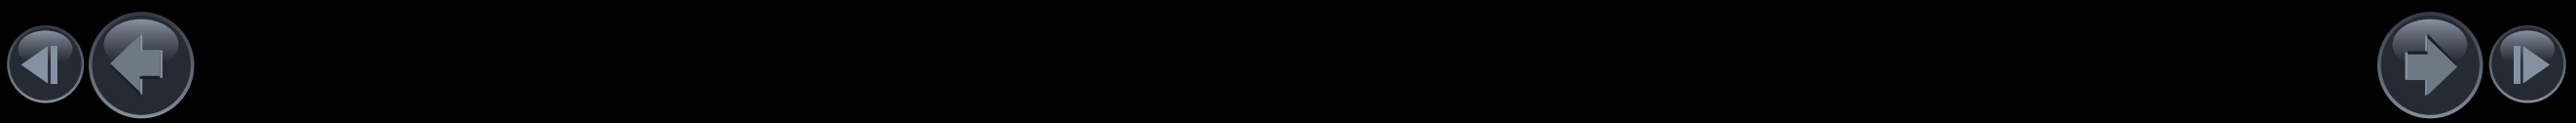

STAY ON ROUTE. Make the most of Apple Maps to get to your destination. Featuring turn-by-turn voice directions, easy-to-read visuals, and lots of useful, time-saving suggestions, there's plenty to explore.

EASY CALLS. Open your phone on your multi-touch display screen and find all your contacts, calls and voicemails directly in front of you.

VOICE CONTROL. Activate Siri by pressing and holding the voice control button on the steering wheel: it makes keeping in touch even easier and safer.

PLAY YOUR MUSIC. Find your tunes at your fingertips – or just tell Siri what you'd like to hear whether it is your music library, podcasts, digital radio or via iPhone apps.

**NISSAN DISPLAY AUDIO
7" OF COLOR
AND APPLE CARPLAY**
CONNECTIVITY**

The NEW MICRA's Display Audio brings you a 7" colour multi-touch display to enjoy the radio, your music and access to your iPhone through Apple Carplay. Just plug in your telephone, and access maps, make a call, send and receive messages or listen to your favourite playlists – all with your eyes on the road.

*Features vary by grade
**CarPlay connectivity provided via USB cable only.
Carplay is a feature provided by Apple Inc. Please refer to
www.apple.com for additional information.