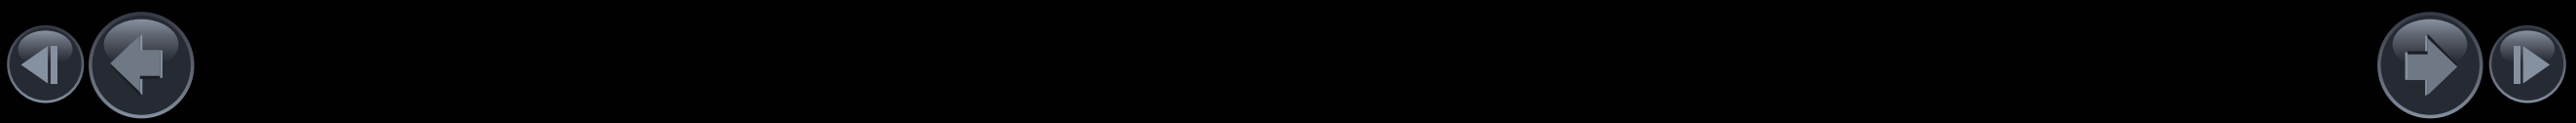

NISSAN INTELLIGENT DRIVING

NEW MICRA, QUIETLY MAKING YOU A BETTER DRIVER.

Agile and responsive, NEW MICRA'S driving dynamics give you a better feel for the road. Active Ride Control reduces impact shock for a smoother drive while Active Trace Control works with Nissan's new Electric Power Steering (EPS) system to deliver supple yet secure manoeuvrability. Excitement. Confidence. Control. With the NEW MICRA, Nissan has engineered the driving experience you've been waiting for.

NISSAN **INTELLIGENT MOBILITY**

ACTIVE RIDE CONTROL applies subtle braking to prevent unpleasant upper body motion over bumps and enhance the overall comfort of your ride.

ACTIVE TRACE CONTROL delivers confident handling around corners. It adjusts the brake pressure on individual wheels to help keep you on an optimal line through turns.

*Features vary by grade