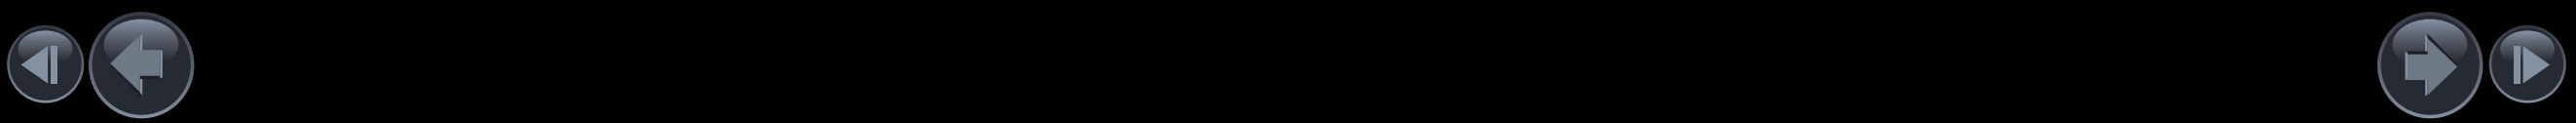

1004L FULL BACK

Rear seats folded down

NISSAN INTELLIGENT AROUND VIEW MONITOR
WITH NEW MICRA AS YOUR PARTNER,
EVEN PARKING IS A PLEASURE

What if parallel parking was easier? A rearview camera is great when backing up - but when it comes to parking, it's nice to see more than just what's directly behind you. That's why NEW MICRA's Class-Exclusive Around-View Monitor, uses four cameras that give you a virtual 360° bird's-eye view of your vehicle, with selectable split-screen close-ups of the front, rear, and curbside views, so you can get a better look. And since all obstacles aren't stationary (shopping trolleys, we're talking to you), Moving Object Detection helps keep an eye around your NEW MICRA, and can warn you about moving objects detected in your vicinity.

SPARE YOUR WHEELS.

In Drive or Reverse, you can push the camera button to switch out the overhead for a side view. A great help for seeing how close you are to the curb.

BACKGROUND SAVVY.

In Reverse, the display helps you see what's directly behind you, while the overhead view helps with smaller objects that might be hidden below your window.

*Features vary by grade

NISSAN INTELLIGENT DRIVING BRIM YOUR CONFIDENCE

Imagine a bolder ride through life – driving with greater exhilaration, confidence, and connection to the world around you. That is the inspiration behind Nissan Intelligent Mobility. Brim with confidence in the all NEW MICRA with systems that keep an eye out all around you, watch the flow of traffic, and even step in to take action to help keep you out of trouble. Because the more secure you feel behind the wheel, the more you can experience the sheer joy of driving. NEW MICRA comes packed with technologies also including: Traffic sign recognition, High Beam Assist, Blind Spot warning, Hill Start Assist.*