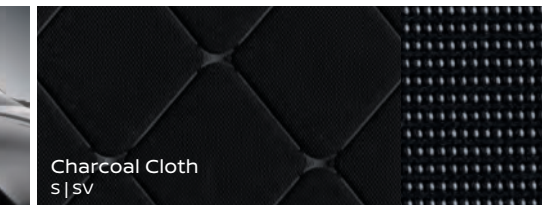

CHOOSE YOUR COLOR

	S	SV	SR	S	SV	SR	S	SV	SR	S	SV	SR
CHARCOAL CLOTH		☒	☒	☒			☒	☒	☒	☒		
CHARCOAL PRIMA-TEX™			☐						☐			☐

■ Standard

□ Optional

Nissan has taken care to ensure that the color swatches presented here are the closest possible representations of actual vehicle colors. Swatches may vary slightly due to the printing process and whether viewed in daylight, fluorescent or incandescent light. Please see the actual colors at your dealer.

	S	SV	SR	S	SV	SR	S	SV	SR	S	SV	SR
CHARCOAL CLOTH		☒	☒	☒			☒	☒	☒	☒		
CHARCOAL PRIMA-TEX™			☐						☐			☐

	S	SV	SR	S	SV	SR	S	SV	SR	S	SV	SR
CHARCOAL CLOTH		☒	☒	☒			☒	☒	☒	☒		
CHARCOAL PRIMA-TEX™			☐						☐			☐

CHOOSE YOUR INTERIOR