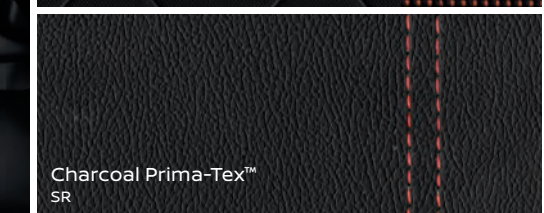

Charcoal Cloth
SR

Charcoal Prima-TEX™
SR