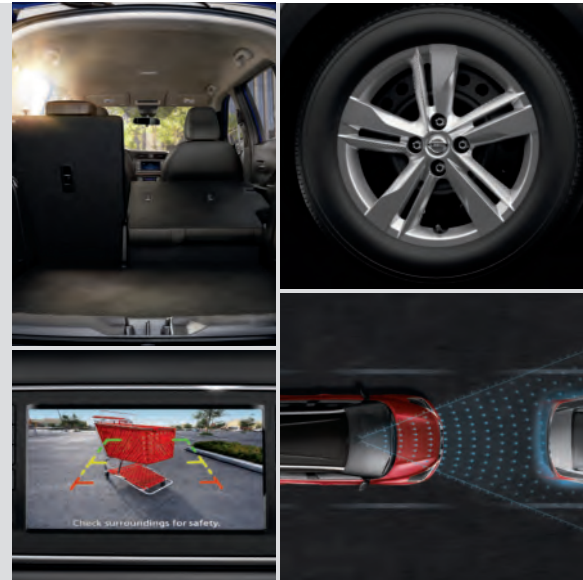

CHOOSE YOUR INTERIOR

Nissan Kicks® SR shown in Charcoal Prima-TEX™ with optional equipment.

Charcoal Cloth
S | SV

Charcoal Cloth
SR

Charcoal Prima-TEX™
SR

CHOOSE YOUR TRIM LEVEL

S

- 1.6-L DOHC 16-valve 4-cylinder engine
- Xtronic CVT® (Continuously Variable Transmission)
- Hill start assist
- Anti-lock Braking System (ABS) with Brake Assist¹⁵
- Electronic Brake force Distribution (EBD)
- 16" Steel wheels with wheel covers
- Automatic Emergency Braking with Pedestrian Detection³
- Rear Automatic Braking⁴
- Lane Departure Warning⁷
- High Beam Assist
- Blind Spot Warning⁶
- Rear Cross Traffic Alert⁵
- Rear Sonar System¹⁶
- Remote keyless entry with Push Button Start
- Power windows and door locks
- Intelligent Auto Headlights
- Tilt/telescoping steering wheel
- Driver's seat armrest
- 60/40 Split fold-down rear seats
- 7" Touch-screen display
- RearView Monitor¹⁷
- Siri® Eyes Free⁸
- Bluetooth® Hands-free Phone System⁸
- Illuminated steering wheel-mounted audio and Bluetooth® controls⁸
- AM/FM audio system with six speakers
- USB connection ports for compatible devices¹⁸
- Vehicle Dynamic Control (VDC)¹⁹ with Traction Control System (TCS)

SR INCLUDES SV EQUIPMENT PLUS

- LED headlights with LED signature accents
- Fog lights
- Rear roof spoiler
- Dark chrome grille
- Front and rear bumpers with body-color inserts
- Prima-Tex™-appointed dash with contrast stitching
- Silver-painted exterior door trim
- Black-painted heated outside mirrors with LED turn signal indicators
- Intelligent Around View® Monitor²³
- Leather-wrapped steering wheel
- Leather-wrapped shift knob
- Sport seat fabric with color accents and stitching
- Integrated Dynamics-control Module