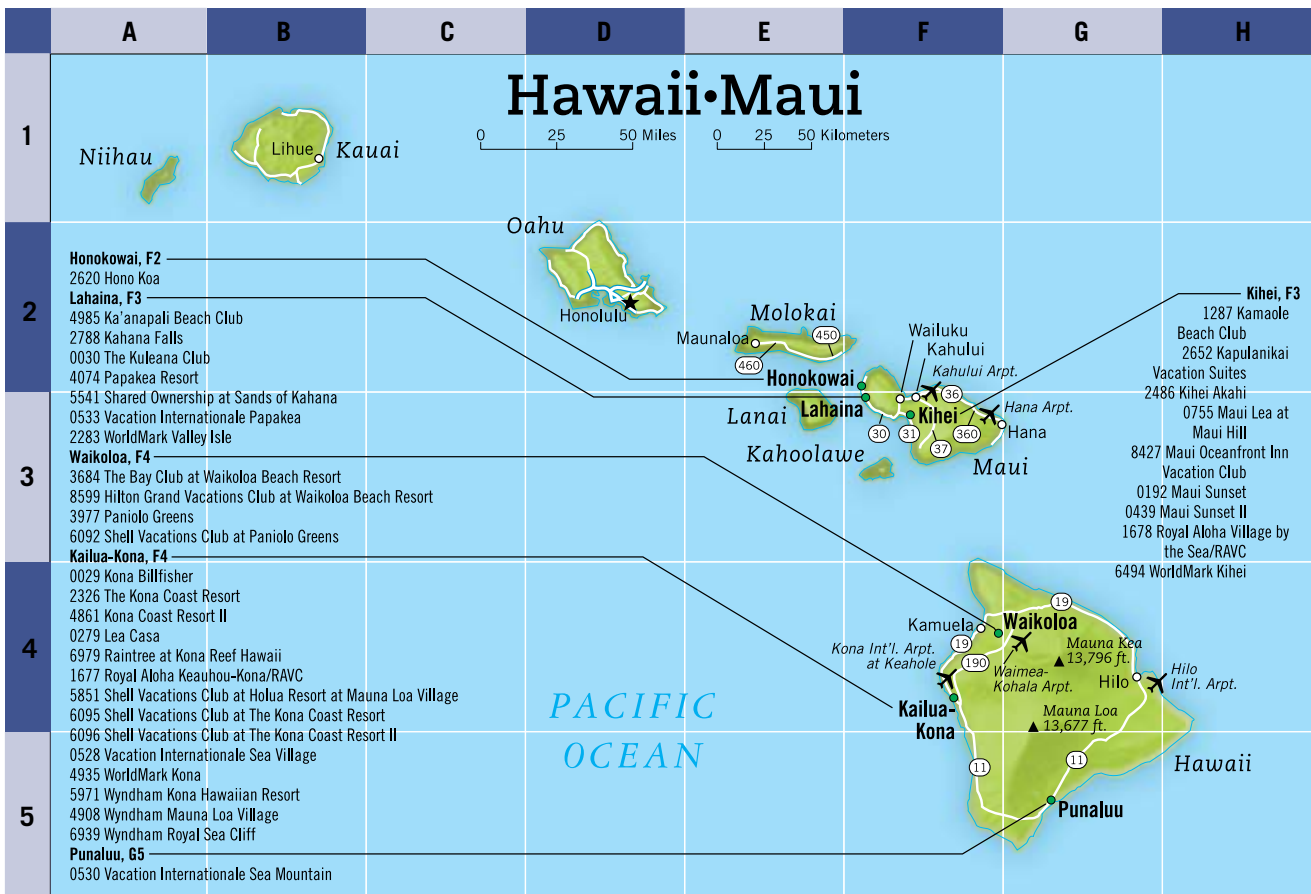

Don't Lose Out –
Deposit Early!

To enjoy:

- Higher trading power
- Wider choice of destinations
- More holiday options
- Better choice than members with less trading power

Remember, you can deposit your Holiday Week with RCI up to two years in advance. So if you have yet to deposit the Week you own, make sure you do so now.

Depositing early helps increase your vacation options.

So wait no more, call your friendly RCI Guide on **+65 6223 4333** or your country's toll-free number to deposit your Week.