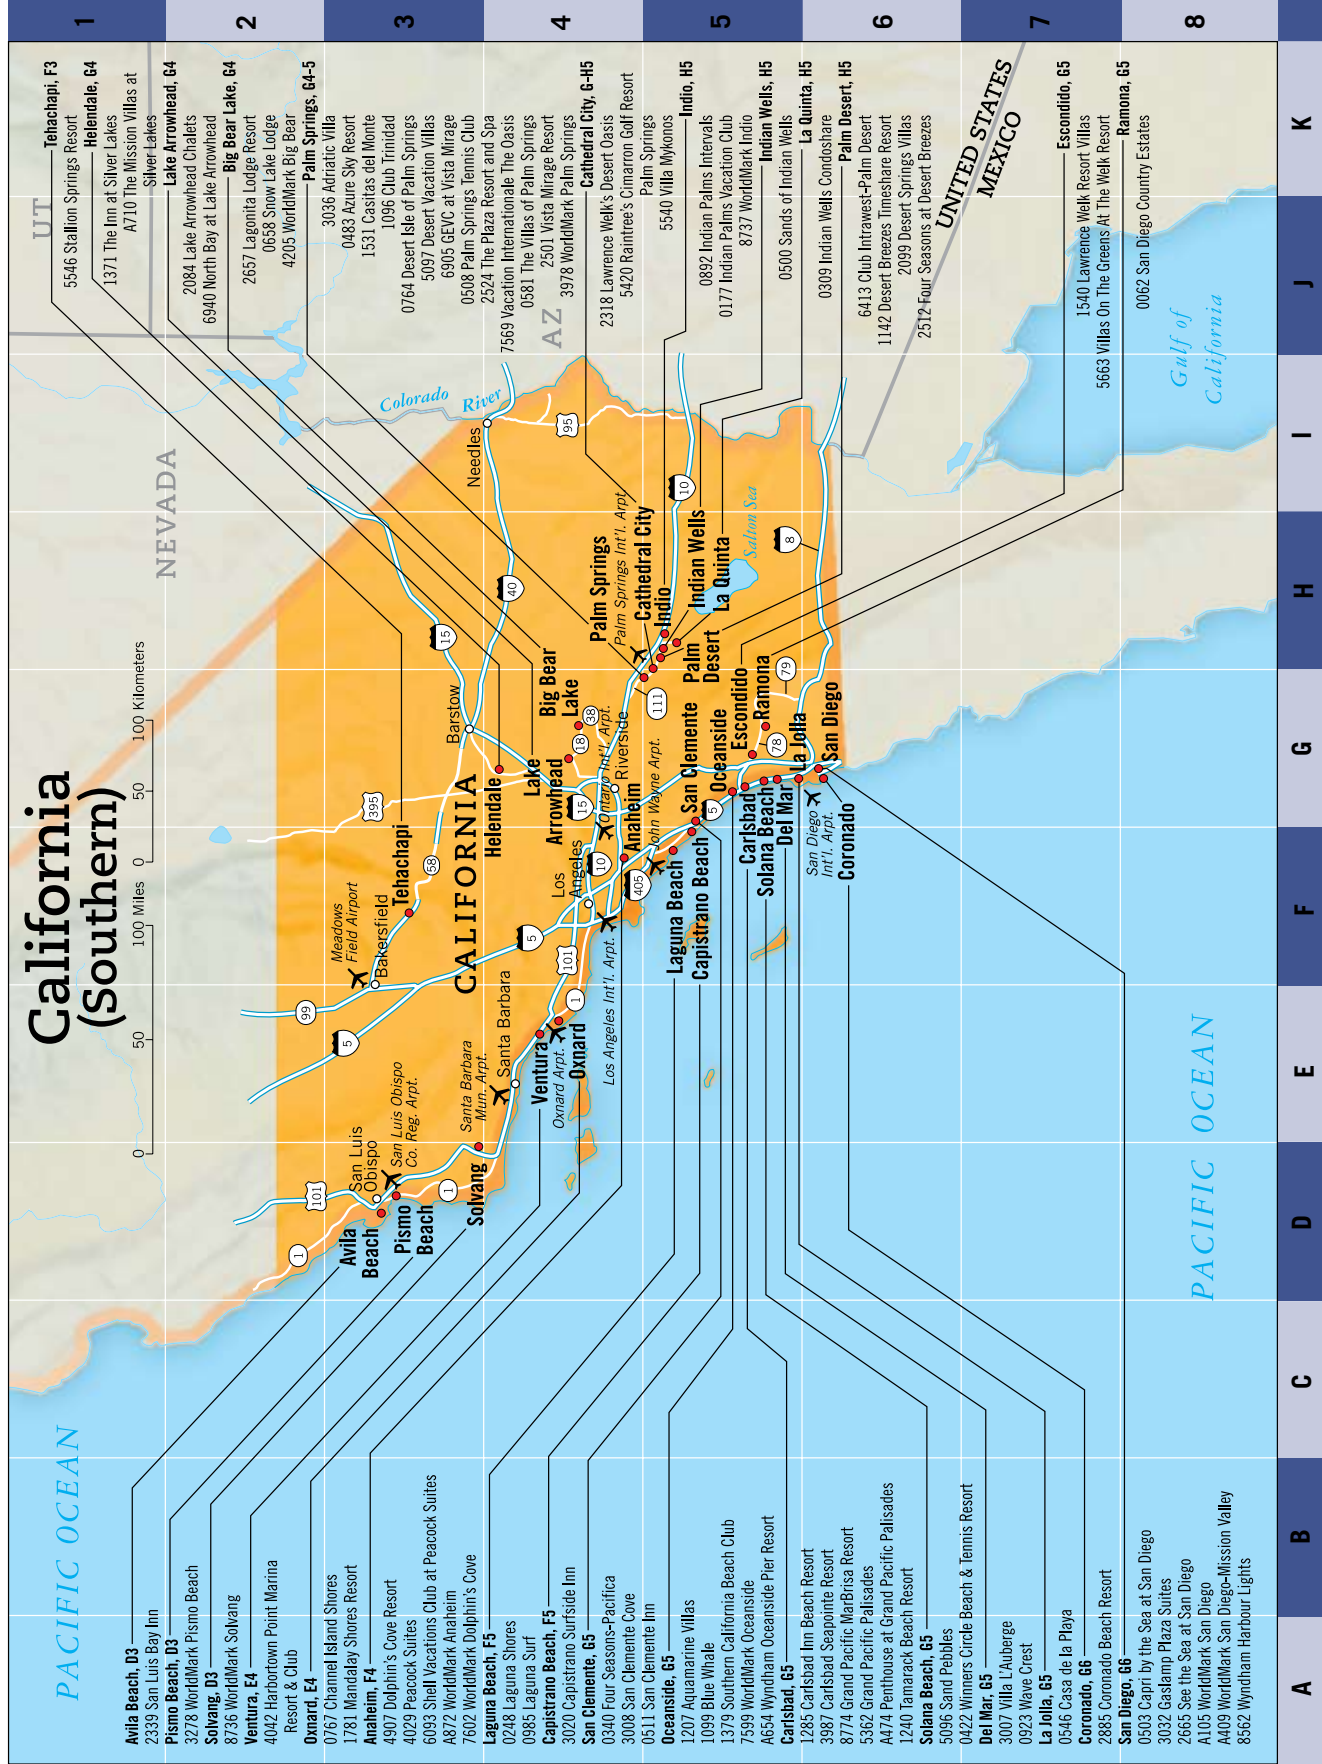

California (Southern)

0 50 100 Miles
0 50 100 Kilometers

- **Avila Beach, D3** 2339 San Luis Bay Inn
- **Pismo Beach, D3** 3278 WorldMark Pismo Beach
- **Solvang, D3** 8736 WorldMark Solvang
- **Ventura, E4** 4042 Harbortown Point Marina Resort & Club
- **Oxnard, E4** 0767 Channel Island Shores
- **Anaheim, F4** 1781 Mandalay Shores Resort
- 4907 Dolphin's Cove Resort
- 6029 Peacock Suites
- 6093 Shell Vacations Club at Peacock Suites
- 872 WorldMark Anaheim
- 7602 WorldMark Dolphin's Cove
- **Laguna Beach, F5** 0248 Laguna Shores
- 0985 Laguna Surf
- **Capistrano Beach, F5** 3020 Capistrano Surfside Inn
- **San Clemente, G5** 0340 Four Seasons-Pacifica
- 3008 San Clemente Cove
- 0511 San Clemente Inn
- **Oceanside, G5** 1207 Aquamarine Villas
- 1099 Blue Whale
- 1379 Southern California Beach Club
- 7599 WorldMark Oceanside
- 4654 Wyndham Oceanside Pier Resort
- **Carlsbad, G5** 1285 Carlsbad Inn Beach Resort
- 3987 Carlsbad Seapointe Resort
- 8774 Grand Pacific MarBrisa Resort
- 5362 Grand Pacific Palisades
- A474 Penthouse at Grand Pacific Palisades
- 1240 Tamarack Beach Resort
- **Solana Beach, G5** 5096 Sand Pebbles
- 0422 Winners Circle Beach & Tennis Resort
- **Del Mar, G5** 3007 Villa L'Auberge
- 0923 Wave Crest
- **La Jolla, G5** 0546 Casa de la Playa
- **Coronado, G6** 2885 Coronado Beach Resort
- **San Diego, G6** 0503 Capri by the Sea at San Diego
- 3032 Gaslamp Plaza Suites
- 2665 See the Sea at San Diego
- A105 WorldMark San Diego
- A409 WorldMark San Diego-Mission Valley
- 8562 Wyndham Harbour Lights

- **Tehachapi, F3** 5546 Stallion Springs Resort
- **Helendale, G4** 1371 The Inn at Silver Lakes
- A710 The Mission Villas at Silver Lakes
- **Lake Arrowhead, G4** 2084 Lake Arrowhead Chalets
- 6940 North Bay at Lake Arrowhead
- **Big Bear Lake, G4** 2657 Lagonita Lodge Resort
- 0658 Snow Lake Lodge
- 4205 WorldMark Big Bear
- **Palm Springs, G4-5** 3036 Adriatic Villa
- 0483 Azure SW Resort
- 1531 Casas del Monte
- 1096 Club Trinidad
- 0764 Desert Isle of Palm Springs
- 5097 Desert Vacation Villas
- 6905 GEVC at Vista Mirage
- 0508 Palm Springs Tennis Club
- 2524 The Plaza Resort and Spa
- 7569 Vacation Internationale The Oasis
- 0581 The Villas of Palm Springs
- 2501 Vista Mirage Resort
- 3978 WorldMark Palm Springs
- **Cathedral City, G-H5** 2318 Lawrence Weik's Desert Oasis
- 5420 Raintree's Oamaroo Golf Resort
- Palm Springs
- 5540 Villa Mykonos
- **Indio, H5** 0892 Indian Palms Intervals
- 0177 Indian Palms Vacation Club
- 8737 WorldMark Indio
- **Indian Wells, H5** 0500 Sands of Indian Wells
- **La Quinta, H5** 0309 Indian Wells Condoshare
- **Palm Desert, H5** 6413 Club Intrustwest-Palm Desert
- 1142 Desert Breezes Timeshare Resort
- 2099 Desert Springs Villas
- 2512 Four Seasons at Desert Breezes
- **Escondido, G5** 1540 Lawrence Weik Resort Villas
- 5663 Villas On The Greens At The Weik Resort
- **Ramona, G5** 0062 San Diego Country Estates