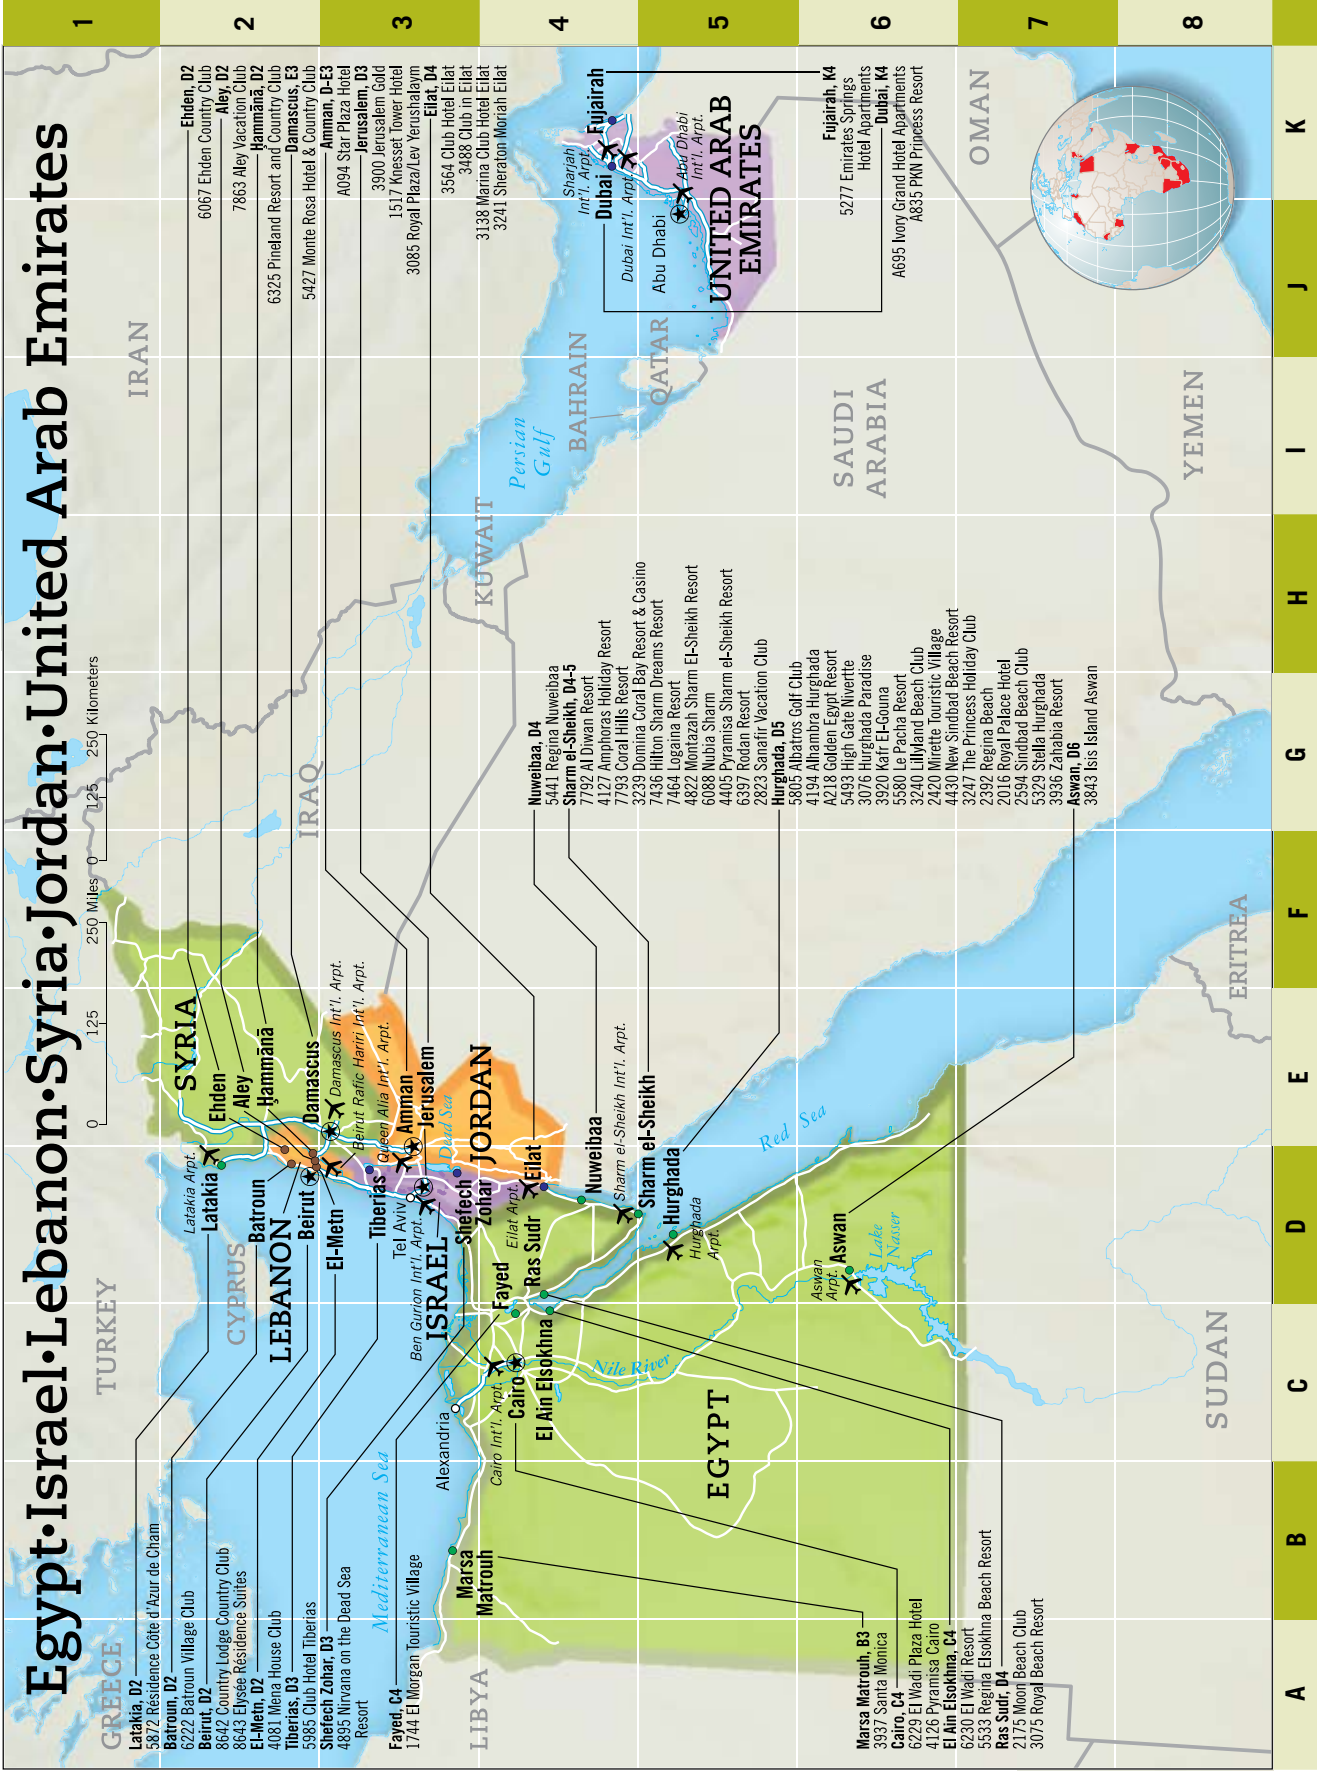

Egypt·Israel·Lebanon·Syria·Jordan·United Arab Emirates