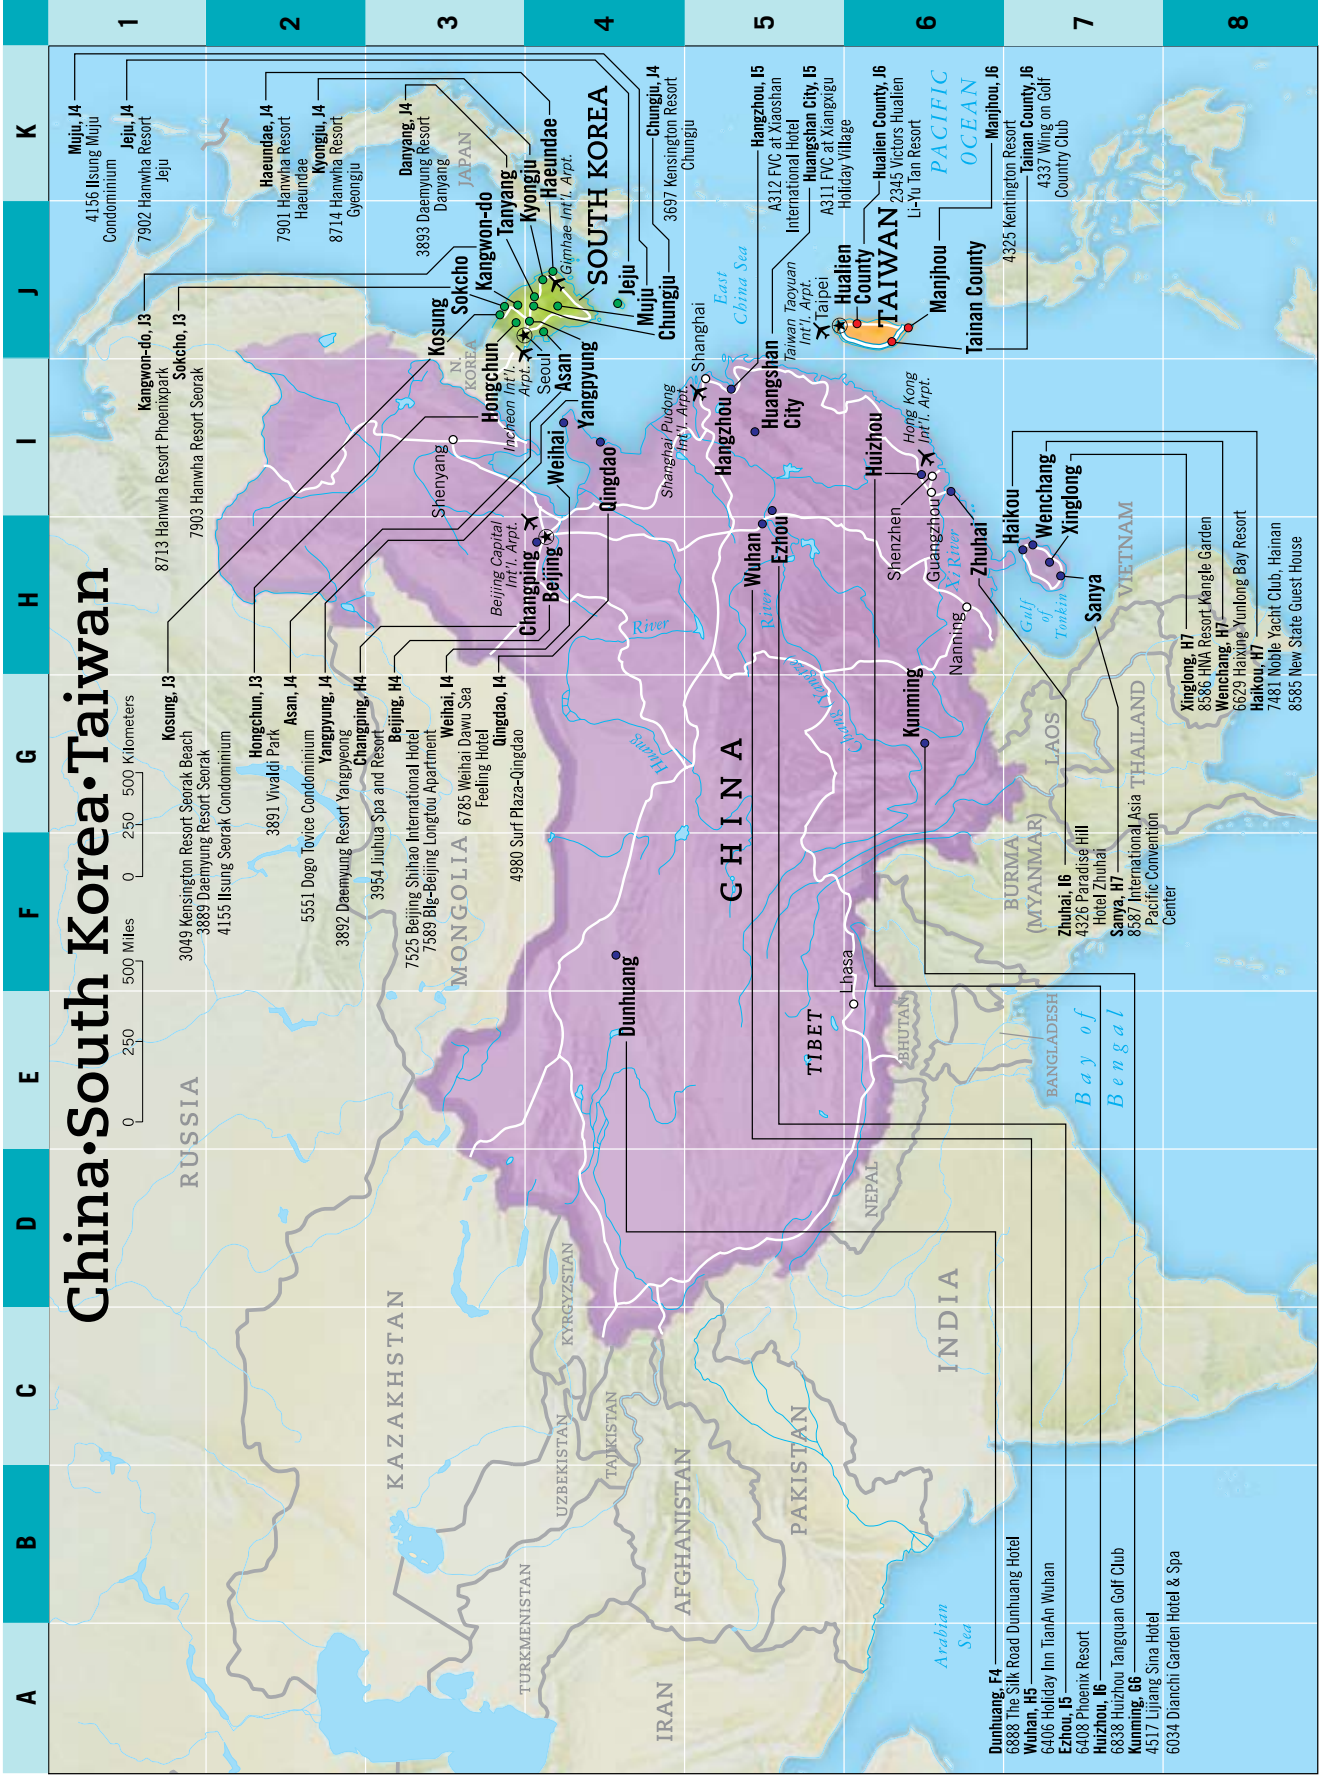

China • South Korea • Taiwan