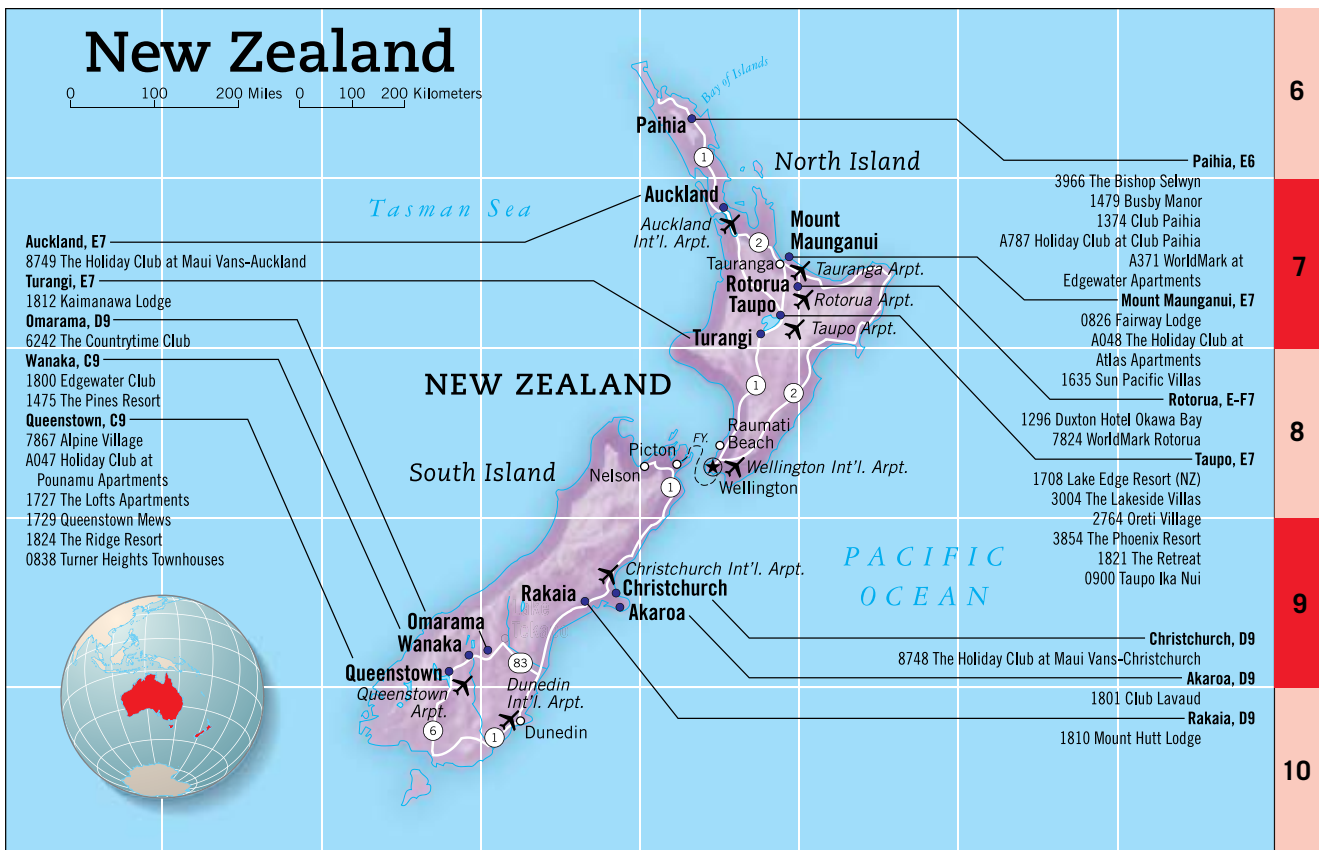

## EXPLORE

Uluru, also known as Ayers Rock, sits right in the middle of Australia, with the nearest city being Alice Springs. The "island mountain" is the second largest monolith in the world, although the indigenous community asks visitors to respect the spiritual significance of the monument and not to climb it. The Great Barrier Reef covers 216,000 square miles and is visible from space. A UNESCO World Heritage Site, the reef is home to myriad fish, sea mammals and plant life.

### 0952 | Tiki Village International

Australia

Ferry and Cavill Avenues, Surfers Paradise, QLD 4217, Australia  
61-7-55825555  
Coolangatta: 24km  
www.classicholidayclub.com.au  
**Check In/Out** Fri, Sat 16:00/10:00  
**Units Max/Priv** 1BR 4/2