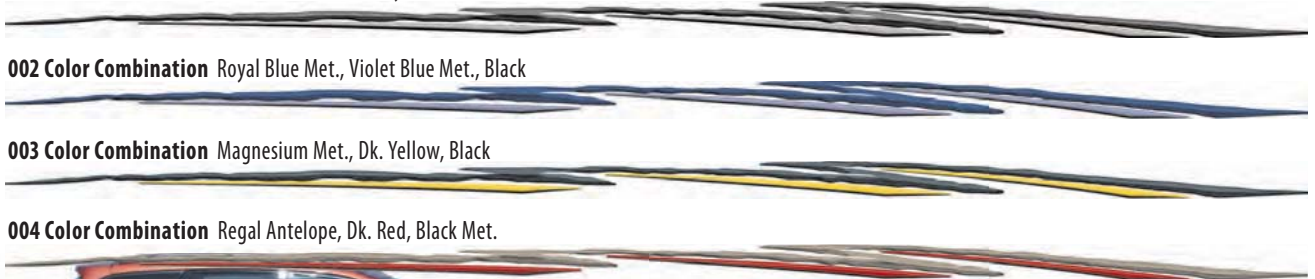

003 Color Combination
Shocker

Fundamentals Graphics are printed on Graphic Film.