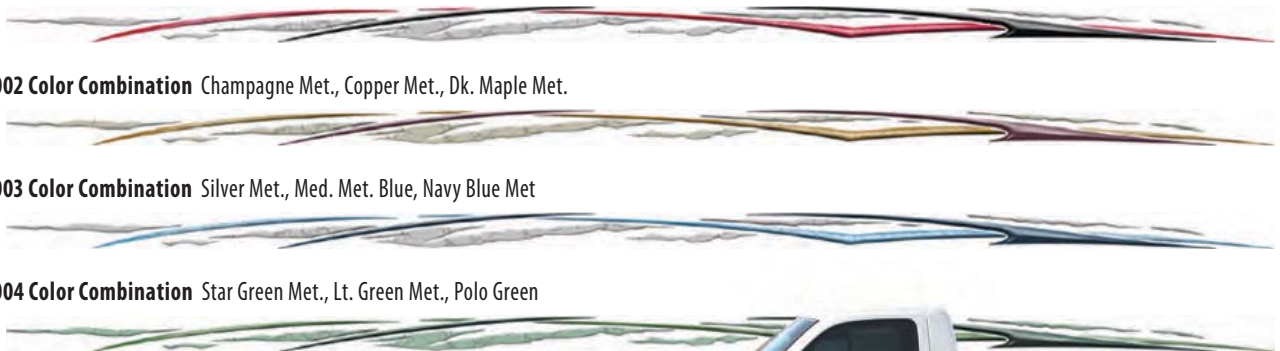

FUNDAMENTALS

HORIZON (P/N 08103) 1 Left and 1 Right 3" x 117"

001 Color Combination Silver Met., Cardinal Red, Black Met.

002 Color Combination Champagne Met., Copper Met., Dk. Maple Met.

003 Color Combination Silver Met., Med. Met. Blue, Navy Blue Met

004 Color Combination Star Green Met., Lt. Green Met., Polo Green

001 Color Combination
Horizon

SHOCKER (P/N 08100) 1 Left and 1 Right 3" x 118"

001 Color Combination Granite Met., Dove Gray, Black

002 Color Combination Royal Blue Met., Violet Blue Met., Black

003 Color Combination Magnesium Met., Dk. Yellow, Black

004 Color Combination Regal Antelope, Dk. Red, Black Met.