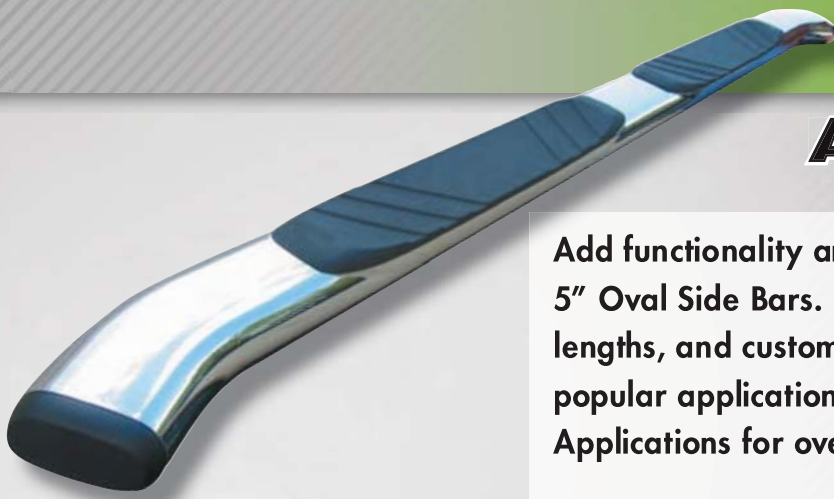

# **ABS SIDE BARS**

Add functionality and style with Chrome Effects 5" Oval Side Bars. Available in both 80" & 87" lengths, and custom fit brackets for the most popular applications. Also available in black. Applications for over 25 vehicles, most are no-drill.