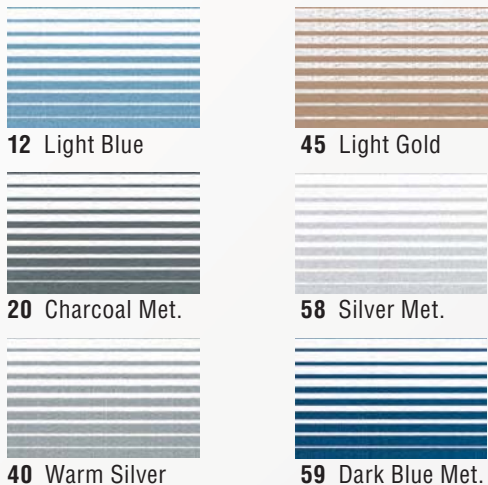

NUANCE

- **12** Light Blue
- **20** Charcoal Met.
- **40** Warm Silver
- **45** Light Gold
- **58** Silver Met.
- **59** Dark Blue Met.
- **60** Black Met.

Clear Base

- **S80075** 7/8" x 150'
- **S80175** 1-7/8" x 75'
- **S80400** 3-7/8" x 75'

Rainbow Stardust Base

- **S88075** 7/8" x 150'
- **S88175** 1-7/8" x 75'
- **S88400** 3-7/8" x 75'