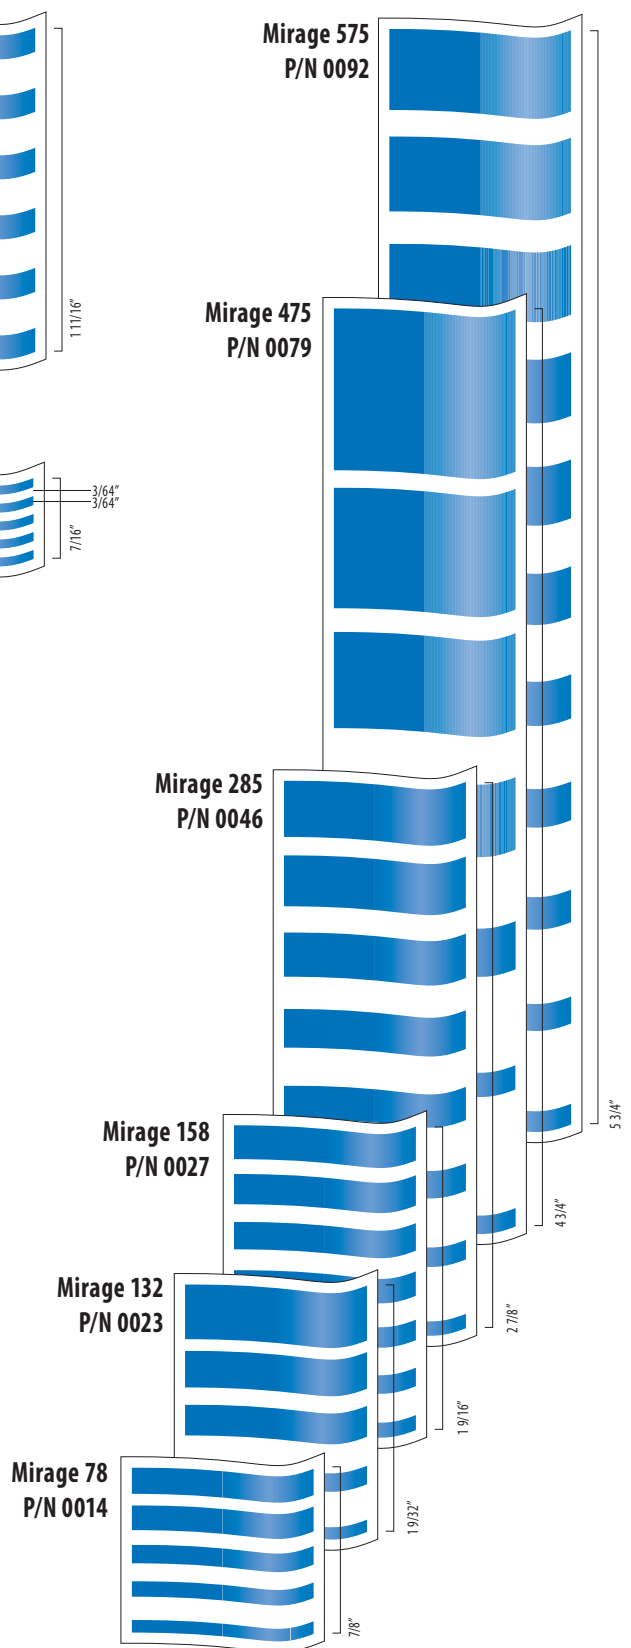

Pin 5/16"	Pin 8/16"	Linear 5	Linear 6	Radiance
0005				199 Marine Blue
0008				198 Tealite
0094				
0095				

● 50' & 150' ● 50' Only ● 150' Only Availability

**PIN STRIPING**

**LINEAR**

**MIRAGE**

SOLID STRIPING COLOR AVAILABILITY