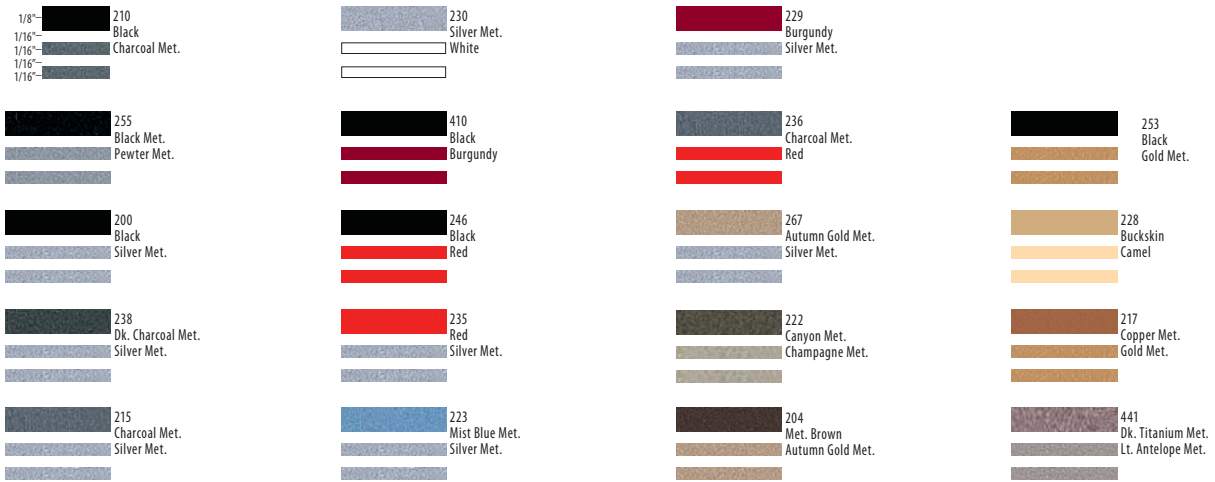

HI-LITE (P/N 0203) Width 3/8"