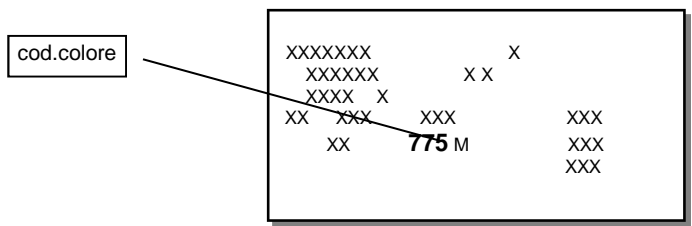

MERCEDES

POSIZIONAMENTO TARGHETTA:
interno vano motore o battute porte

CLASSE - A		
CODICE	NOME COLORE	
PASTELLI		
589	3589	Jupiterrot
650	9650	Calcitweiss
696	9696	Nachtschwarz
MET - MICA - PEARL		
191	9191	Kosmoschwarz met
375	5375	Atollblau met
391	5391	Horizont blau met
597	3597	Saturnrot met
748	7748	Kometgrau met
761	9761	Polarsilber met
783	9783	Riffsilber met
787	7787	Mountaingrau met
791	1791	Duennen beige met
955	5955	Mistralblau met

CLASSE - B		
CODICE	NOME COLORE	
PASTELLI		
589	3589	Jupiterrot
650	9650	Calcitweiss
696	9696	Nachtschwarz
MET - MICA - PEARL		
191	9191	Kosmoschwarz met
375	5375	Atollblau met
391	5391	Horizontblau met
597	3597	Saturnrot met
748	7748	Kometgrau met
761	9761	Polarsilber met
783	9783	Riffsilber met
791	1791	Duennen beige met
955	5955	Mistralblau met

CLASSE - C		
CODICE	NOME COLORE	
PASTELLI		
040	9040	Schwarz
590	3590	Feueropal uni
650	9650	Calcitweiss
MET - MICA - PEARL		
197	9197	Obsidianschwarz met
300	6300	Periklas gruen met
359	5359	Tansanitblau perl
544	3544	Carneolrot met
723	9723	Cubanitsilber met
755	7755	Tenoritgrau met
768	9768	Diamantschwarz perl
775	9775	Iridiumsilber met
792	9792	Palladiumsilber met
798	1798	Sanidinbeige met

CLASSE - CL		
CODICE	NOME COLORE	
PASTELLI		
040	9040	Schwarz
650	9650	Calcitweiss
904	5904	Dunkelblau
MET - MICA - PEARL		
189	9189	Smaragdschwarz mica
197	9197	Obsidianschwarz met
300	6300	Periklas gruen met
359	5359	Tansanitblau perl
368	7368	Flint grau met
494	8494	Germanitgrau met
544	3544	Carneolrot met
693	1693	Travertibeige met
723	9723	Cubanitsilber met
775	9775	Iridiumsilber met
799	9799	Diamantweiss pearl

CLASSE - CLK		
CODICE	NOME COLORE	
PASTELLI		
040	9040	Schwarz
590	3590	Feueropal uni
650	9650	Calcitweiss
MET - MICA - PEARL		
189	9189	Smaragdschwarz mica
197	9197	Obsidianschwarz met
357	5357	lolith blau met
359	5359	Tansanitblau perl
492	8492	Rutilbraun met
541	3541	Thulitrot met
723	9723	Cubanitsilber met
747	7747	Perlitgrau met
762	9762	Tellur silber met
775	9775	Iridiumsilber met

CLASSE - CLS		
CODICE	NOME COLORE	
PASTELLI		
040	9040	Schwarz
650	9650	Calcitweiss
MET - MICA - PEARL		
189	9189	Smaragdschwarz mica
197	9197	Obsidianschwarz met
300	6300	Periklas gruen met
359	5359	Tansanitblau perl
544	3544	Carneolrot met
693	1693	Travertibeige met
723	9723	Cubanitsilber met
747	7747	Perlitgrau met
775	9775	Iridiumsilber met
799	9799	Diamantweiss pearl
963	9963	Indiumgrau met