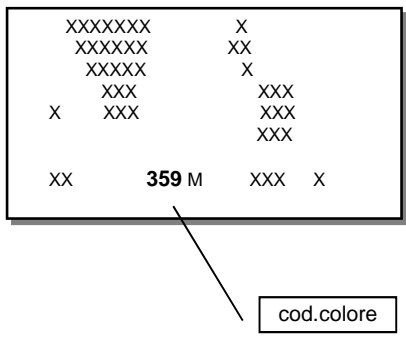

MERCEDES

POSIZIONAMENTO TARGHETTA:
interno vano motore o battute porte

CLASSE - A		
CODICE	NOME COLORE	
PASTELLI		
589	3589	Jupiterrot
650	9650	Calcitweiss
696	9696	Nachtschwarz
MET - MICA - PEARL		
191	9191	Kosmoschwarz met
375	5375	Atollblau met
391	5391	Horizont blau met
597	3597	Saturnrot met
748	7748	Kometgrau met
761	9761	Polarsilber met
783	9783	Riffsilber met
787	7787	Mountaingrau met
791	1791	Duennen beige met
955	5955	Mistralblau met

CLASSE - B		
CODICE	NOME COLORE	
PASTELLI		
589	3589	Jupiterrot
650	9650	Calcitweiss
696	9696	Nachtschwarz
MET - MICA - PEARL		
191	9191	Kosmoschwarz met
375	5375	Atollblau met
391	5391	Horizontblau met
597	3597	Saturnrot met
748	7748	Kometgrau met
761	9761	Polarsilber met
783	9783	Riffsilber met
791	1791	Duennen beige met
955	5955	Mistralblau met

CLASSE - C		
CODICE	NOME COLORE	
PASTELLI		
040	9040	Schwarz
590	3590	Feueropal uni
650	9650	Calcitweiss
MET - MICA - PEARL		
197	9197	Obsidianschwarz met
300	6300	Periklas gruen met
359	5359	Tansanitblau perl
544	3544	Carneolrot met
723	9723	Cubanitsilber met
755	7755	Tenoritgrau met
768	9768	Diamantschwarz perl
775	9775	Iridiumsilber met
792	9792	Palladiumsilber met
798	1798	Sanidinbeige met

CLASSE - CL		
CODICE	NOME COLORE	
PASTELLI		
040	9040	Schwarz
650	9650	Calcitweiss
904	5904	Dunkelblau
MET - MICA - PEARL		
189	9189	Smaragdschwarz mica
197	9197	Obsidianschwarz met
300	6300	Periklas gruen met
359	5359	Tansanitblau perl
368	7368	Flint grau met
494	8494	Germanitgrau met
544	3544	Carneolrot met
693	1693	Travertibeige met
723	9723	Cubanitsilber met
775	9775	Iridiumsilber met
799	9799	Diamantweiss pearl

CLASSE - CLK		
CODICE	NOME COLORE	
PASTELLI		
040	9040	Schwarz
590	3590	Feueropal uni
650	9650	Calcitweiss
MET - MICA - PEARL		
189	9189	Smaragdschwarz mica
197	9197	Obsidianschwarz met
357	5357	lolith blau met
359	5359	Tansanitblau perl
492	8492	Rutilbraun met
541	3541	Thulitrot met
723	9723	Cubanitsilber met
747	7747	Perlitgrau met
762	9762	Tellur silber met
775	9775	Iridiumsilber met

CLASSE - CLS		
CODICE	NOME COLORE	
PASTELLI		
040	9040	Schwarz
650	9650	Calcitweiss
MET - MICA - PEARL		
189	9189	Smaragdschwarz mica
197	9197	Obsidianschwarz met
300	6300	Periklas gruen met
359	5359	Tansanitblau perl
544	3544	Carneolrot met
693	1693	Travertibeige met
723	9723	Cubanitsilber met
747	7747	Perlitgrau met
775	9775	Iridiumsilber met
799	9799	Diamantweiss pearl
963	9963	Indiumgrau met