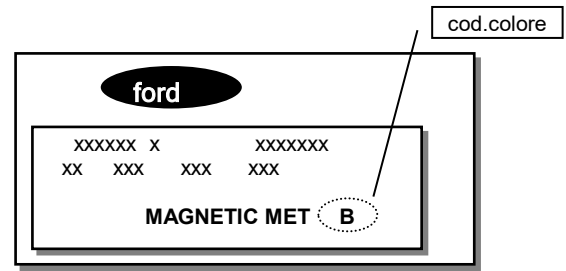

# FORD

**POSIZIONAMENTO TARGHETTA:**  
interno vano motore, battuta porta lato guida o battuta porta lato passeggero

**B** = Identifica il Codice Colore  
**0** = Identifica l'Anno

ECOSPORT		
CODICE	NOME COLORE	COLORMASTER ANT.CARDS
<b>PASTELLI</b>		
---	Blaze blue	SB225.70
---	Frozen white	SA137.00
FN5AWWA - FN5A	Grey matter	SA280.40
---	Race red	SR114.10
<b>MET - MICA - PEARL</b>		
---	Agate black	MA962.3525
---	Desert island blue	---
LTSEWTA	Fantastic red TC	---
---	Luxe yellow	---
---	Magnetic	MA746.79
---	Metropolis white	MA022.77
PK	Solar silver	MA445.85
<b>TETTO</b>		
---	Absolute black (shadow)	MA949.2325