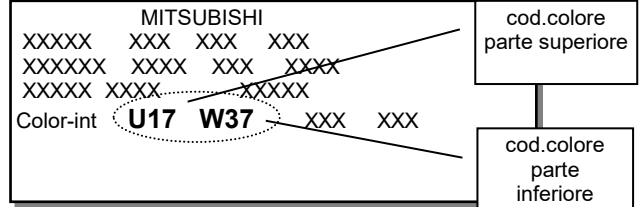

MITSUBISHI

POSIZIONAMENTO TARGHETTA:

interno vano motore

o battuta porta lato passeggero

Modello COLT: il codice colore

è preceduto dalla sigla EXT. Es.: EXT **A50**

ASX

CODICE	NOME COLORE	COLORMASTER ANT.CARDS
PASTELLI		
W37	White	SA060.50
MET - MICA - PEARL		
C22	Brown	MM330.91
D06	Sporty blue	MB849.7725
P62	Red	---
U17	Titanium grey	MA536.20
U25	Sterling silver	MA263.08
W13	White	MA033.10
X42	Amethyst black	MA961.45

ECLIPSE CROSS

CODICE	NOME COLORE	COLORMASTER ANT.CARDS
PASTELLI		
W37	White	SA060.50
MET - MICA - PEARL		
C21	Brown	MM293.35
D06	Sporty blue	MB849.7725
P62	Red	---
U17	Titanium grey	MA536.20
U25	Sterling silver	MA263.08
W13	White	MA033.10
X42	Amethyst black	MA961.45

L200

CODICE	NOME COLORE	COLORMASTER ANT.CARDS
MET - MICA - PEARL		
C06	Greysh brown	MM307.30
D23	Blue	MB752.90
U25	Silver	MA263.08
U28	Greysh brown	MA739.19
X37	Diamont black	MA949.24
PARAFANGHINI		
C2M	MA527.10	
C2M	MA645.70	

OUTLANDER

CODICE	NOME COLORE	COLORMASTER ANT.CARDS
PASTELLI		
W37	White (Polar)	SA060.50
MET - MICA - PEARL		
C06	Greysh brown	MM307.30
P62	Red	---
U17	Titanium grey	MA536.20
U25	Silver	MA263.08
W13	White	MA033.10
X40	Ruby black	---
X42	Amethyst black	MA961.45