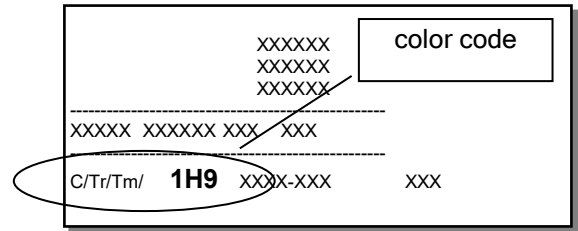

LEXUS

POSIZIONAMENTO TARGHETTA:
interno vano motore o libretto manutenzione

ES		
CODICE	NOME COLORE	COLORMASTER ANT.CARDS
PASTELLI		
212	Black	SA300.25
MET - MICA - PEARL		
083	White nova gf	MA032.9905
085	Sonic quartz	MA033.0075
223	Graphite black GF	MA941.1125
1H9	Dark grey	MA663.60
1J4	Platinum silver	MA070.00
1J7	Sonic titanium	MA471.20
3R1	Red crystal	MR214.13
4X8	Ive ecru M.M.	MM035.70
6X0	Sunlight green M.M.	MG138.08
8X1	Layart heat blue	MB898.65
8X5	Deep blue	MB598.20

LC		
CODICE	NOME COLORE	COLORMASTER ANT.CARDS
PASTELLI		
212	Black	SA300.25
MET - MICA - PEARL		
083	White nova gf	MA032.9905
223	Graphite black GF	MA941.1125
1G0	Dark grey	MA856.44
1J2	Sonic silver	---
1J7	Sonic titanium	MA471.20
3T5	Radiant red contrast layering	---
4Y1	Blazing carnelian contrast	MY085.90
5C1	Naples yellow	MY051.3350
6X4	Terrane khaki M.M.	---
8X5	Deep blue	MB598.20
8Y0	Structural blue	---

LS		
CODICE	NOME COLORE	COLORMASTER ANT.CARDS
PASTELLI		
212	Black	SA300.25
MET - MICA - PEARL		
083	White nova gf	MA032.9905
085	Sonic quartz	MA033.0075
223	Graphite black GF	MA941.1125
1J2	Sonic silver	---
1J7	Sonic titanium	MA471.20
1K2	Manganese luster	MM304.12
3R1	Red crystal	MR214.13
8X5	Deep blue	MB598.20

NX		
CODICE	NOME COLORE	COLORMASTER ANT.CARDS
PASTELLI		
212	Black	SA300.25
MET - MICA - PEARL		
083	White nova gf	MA032.9905
085	Sonic quartz	MA033.0075
223	Graphite black GF	MA941.1125
1H9	Dark grey	MA663.60
1J7	Sonic titanium	MA471.20
3R1	Red crystal	MR214.13
4Y1	Blazing carnelian contrast	MY085.90
6X4	Terrane khaki M.M.	---
8X1	Layart heat blue	MB898.65